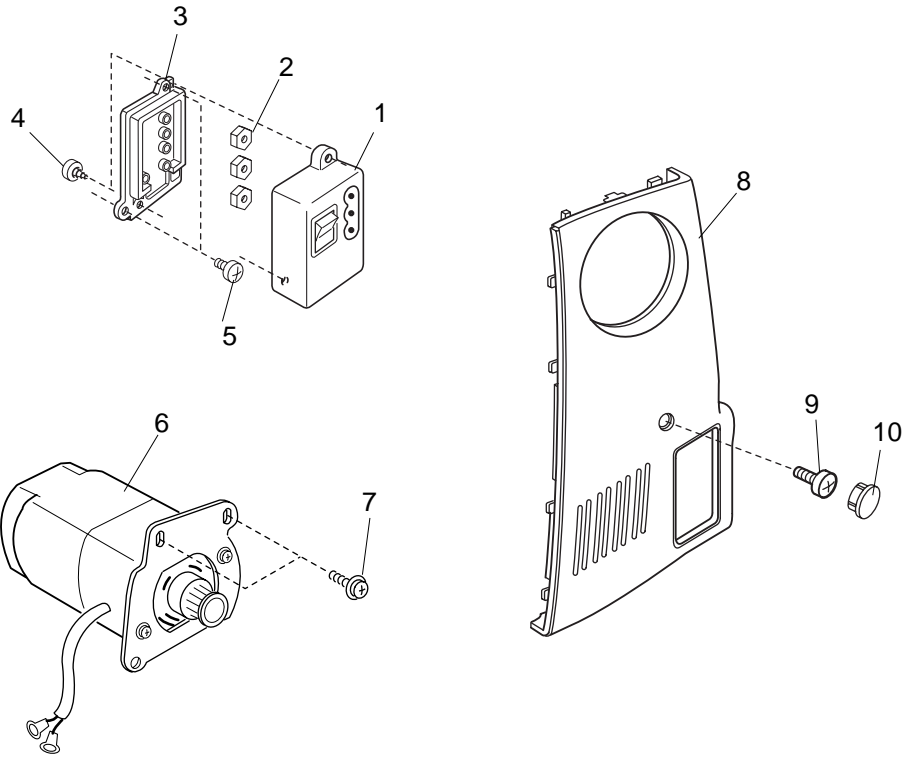

PARTS LIST

PARTS LIST

KEY NO.	PART NO.	DESCRIPTION
1	739505403	MACHINE SOCKET UNIT FOR U.S.A. & CANADA
	739503308	MACHINE SOCKET UNIT FOR AUSTRALIA, U.K. & CONTINENTAL EUROPE
2	000060802	NUT
3	739037007	MACHINE SOCKET COVER
4	000107802	TAPPING SCREW 3X10B
5	000103509	SETSCREW 4X10
6	303616003	MOTOR UNIT FOR U.S.A. & CANADA
	303615002	MOTOR UNIT FOR U.K. & AUSTRALIA
	303615105	MOTOR UNIT FOR CONTINENTAL EUROPE
7	000115504	TP SCREW 5X10
8	303059002	BELT COVER
9	000106801	SETSCREW 4X35
10	653006101	CAP