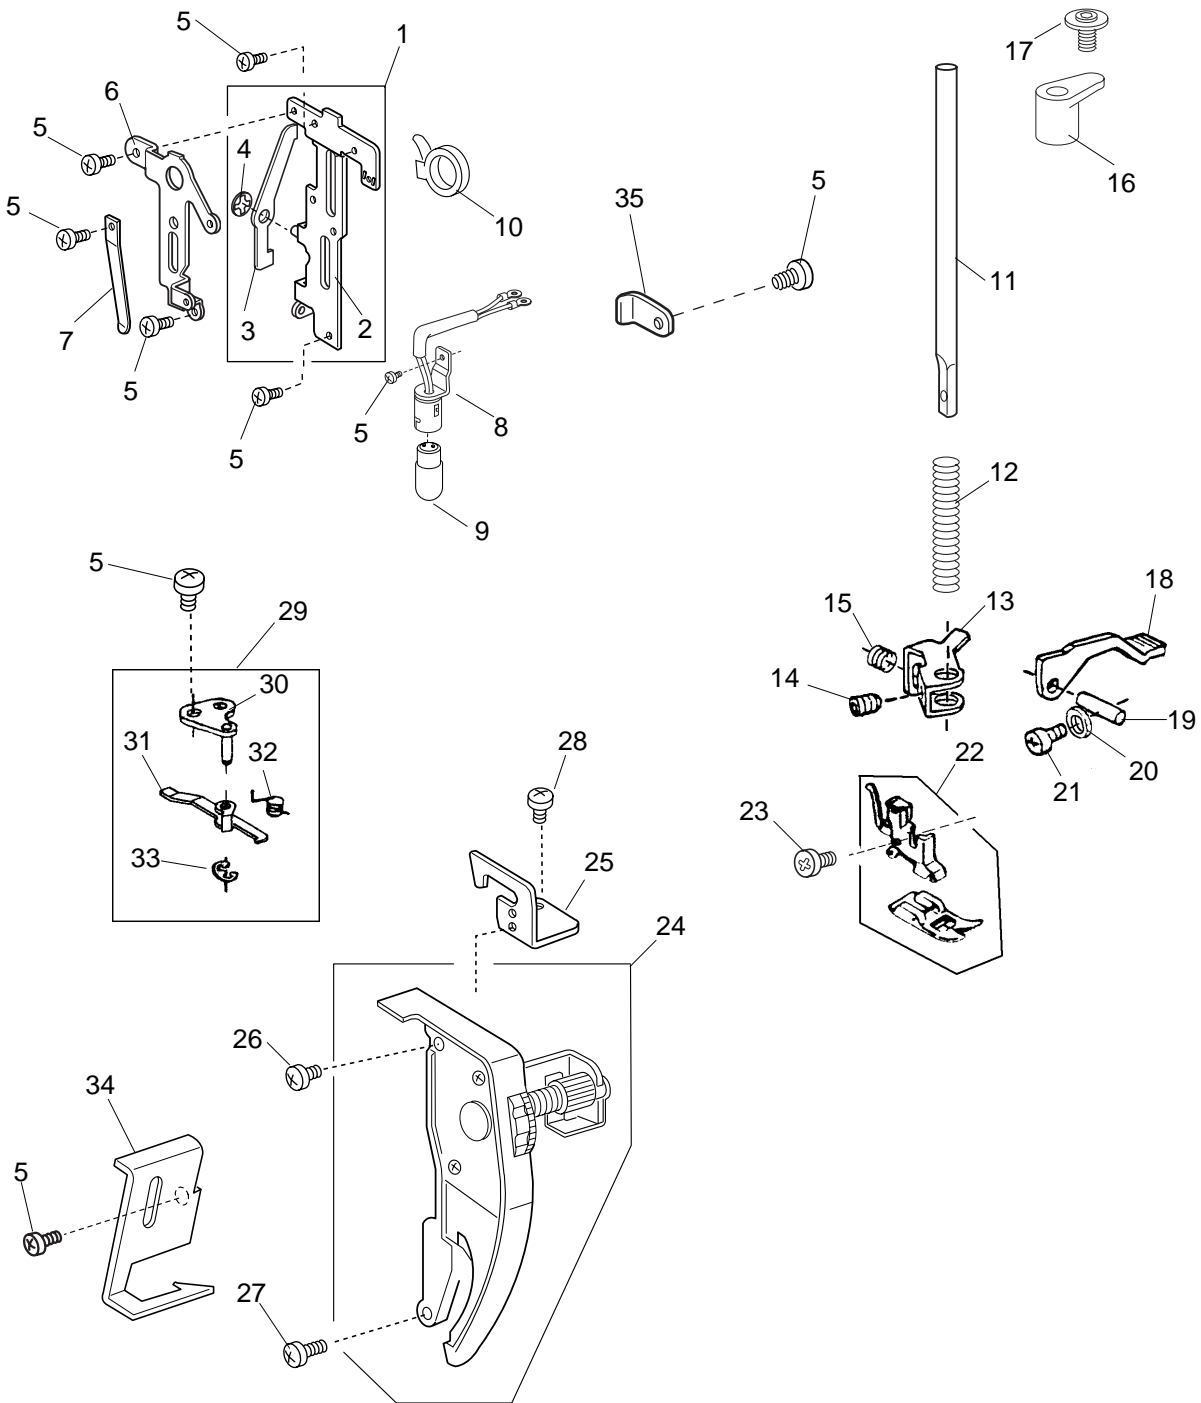

PARTS LIST

PARTS LIST

KEY NO.	PARTS NO.	DESCRIPTION
1	303619006	FRONT BRACKET UNIT
2	303068004	FRONT BRACKET
3	303019000	TENSION RELEASE LEVER
4	000013903	SNAP RING CS-5
5	000101404	SETSCREW 4X6
6	303021005	FACE PLATE BASE PLATE
7	730024004	NEEDLE BAR SUPPORTER SPRING
8	647510609	LAMP SOCKET UNIT
9	000009803	LAMP BULB 120V 15W
10	000053008	NYLON BELT
11	303061007	PRESSER BAR
12	303067003	PRESSER BAR SPRING
13	822069009	PRESSER BAR BRACKET
14	000111500	HEXAGONAL SOCKET SCREW 4X8
15	102222009	PRESSER REGULATOR SPRING
16	652104004	PRESSER BAR BUSHING
17	000193001	SETSCREW 4X6
18	822071004	PRESSER FOOT LIFTER
19	822072005	PRESSER FOOT LIFTER PIN
20	000072302	WASHER
21	000103509	SETSCREW 4X10
22	611520003	FOOT HOLDER UNIT
23	660106001	THUMB SCREW
24	303503006	TENSION REGULATOR UNIT
25	739016000	TOP COVER THREAD GUIDE
26	000103808	SETSCREW 3X5
27	000101703	SETSCREW 4X12
28	000081005	SETSCREW 4X8
29	303620000	TENSION RELEASE ARM UNIT
30	739017001	TENSION RELEASE ARM BASE
31	739018002	TENSION RELEASE ARM
32	303070009	TENSION RELEASE SPRING
33	000002105	SNAP RING E-3
34	303008006	ARM THREAD GUIDE
35	685049002	CORD GUIDE