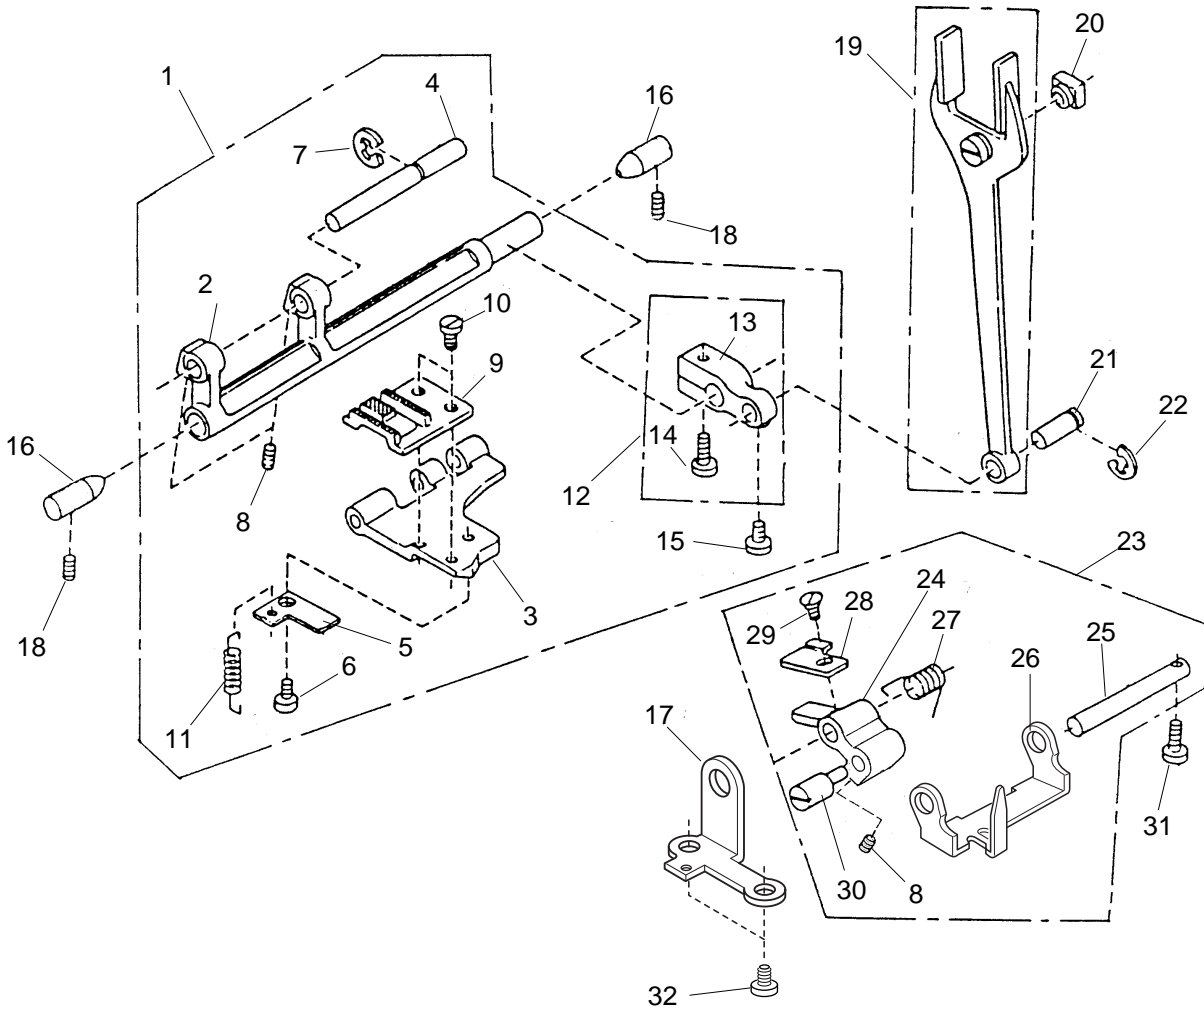

PARTS LIST

PARTS LIST

KEY NO.	PART NO.	DESCRIPTION
1	730611004	FEED ROCK SHAFT UNIT
2	730057006	FEED ROCK SHAFT
3	647066007	FEED DOG BASE
4	647134007	FEED DOG BASE SHAFT
5	648019008	FEED DOG BASE SLIDING PLATE
6	102021202	SETSCREW
7	000002507	SNAP RING E-4
8	000111108	HEXAGON SOCKET SCREW 4X6
9	730184003	FEED DOG
10	730183002	SETSCREW
11	672042005	FEED DOG BASE SPRING
12	647612015	FEED ROCK SHAFT CRANK UNIT
13	647064005	FEED ROCK SHAFT CRANK
14	102151006	SETSCREW
15	102205006	SETSCREW
16	738055008	STRAIGHT PIN
17	303033000	FEED LIFTING ARM SHAFT HOLDER
18	000111304	HEXAGONAL SOCKET SCREW 5X5
19	647607006	FORK ROD UNIT
20	102141003	FEED REGULATOR SLIDE BLOCK
21	673103008	FEED ROCK SHAFT CONNECTING PIN
22	000002806	SNAP RING E-6
23	303612009	FEED LIFTING ARM UNIT
24	738028002	FEED LIFTING ARM
25	730058007	FEED LIFTING ARM SPRING
26	303069005	DROP FEED SELECTING PLATE
27	730061003	DROP FEED SELECTING SPRING
28	730062004	SLIDING PLATE
29	365032001	FLAT SCREW
30	730063016	FEED LIFTING CRANK ROLLER SHAFT
31	000101703	SCREW 4X12
32	000101404	SCREW 4X6