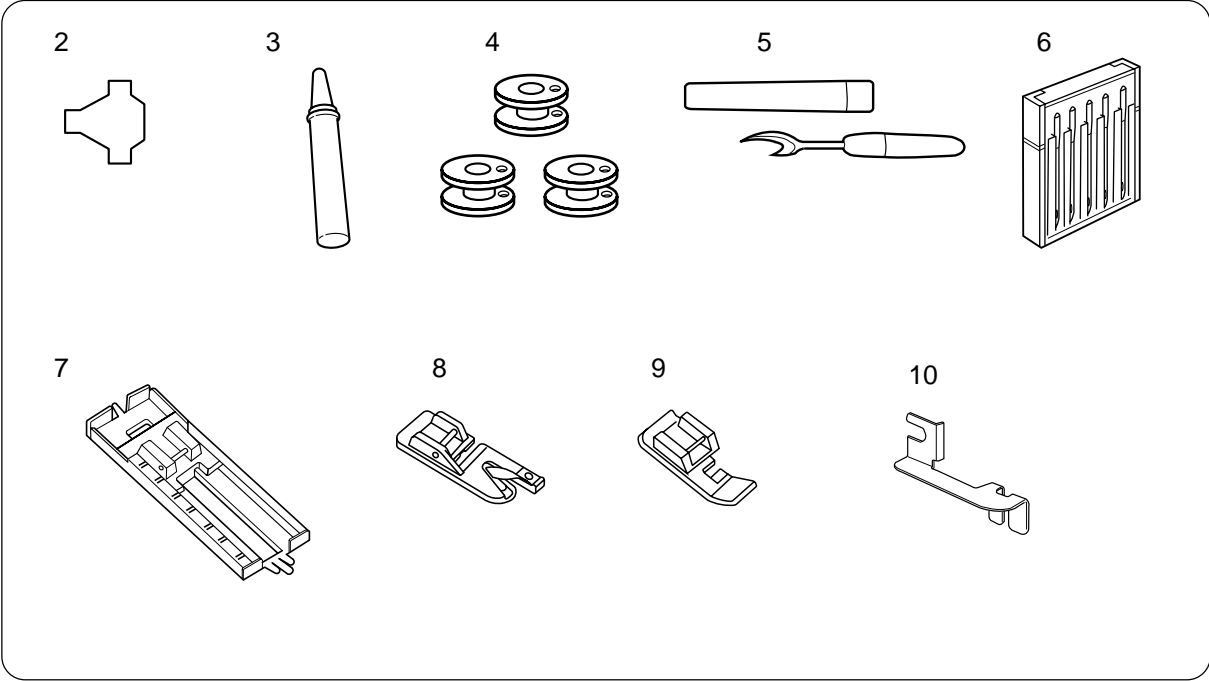

PARTS LIST

PARTS LIST

KEY	PARTS	
NO.	NO.	DESCRIPTION
1	640603104	HOOK RACE UNIT
2	640503000	HOOK RACE UNIT
3	532096007	HOOK
4	000111304	HEXAGONAL SOCKET SCREW 5X5
5	647515006	BOBBIN CASE UNIT
6	102261000	BOBBIN
7	640018003	HOOK DRIVER SHAFT BUSHING
8	626045407	CAP
9	735064001	CRANK ROD PIN
10	000110107	HEXAGONAL SOCKET SCREW 5X5 WP
11	738023007	LOWER SHAFT CRANK
12	647142008	LOWER SHAFT
13	738024008	LOWER SHAFT FRONT BUSHING
14	640038009	LOWER SHAFT REAR BUSHING
15	722034002	FELT
16	647043008	FEED LIFTING CAM
17	730038001	LOWER SHAFT GEAR
18	730027007	NEEDLE PLATE
19	681009101	FLAT SCREW
20	730107002	GEAR BOX UPPER COVER
21	000101404	SCREW 4X6
22	000036201	WASHER

PARTS LIST

PARTS LIST

KEY NO.	PART NO.	DESCRIPTION
1	739505403	MACHINE SOCKET UNIT FOR U.S.A. & CANADA
	739503308	MACHINE SOCKET UNIT FOR AUSTRALIA, U.K. & CONTINENTAL EUROPE
2	000060802	NUT
3	739037007	MACHINE SOCKET COVER
4	000107802	TAPPING SCREW 3X10B
5	000103509	SETSCREW 4X10
6	303616003	MOTOR UNIT FOR U.S.A. & CANADA
	303615002	MOTOR UNIT FOR U.K. & AUSTRALIA
	303615105	MOTOR UNIT FOR CONTINENTAL EUROPE
7	000115504	TP SCREW 5X10
8	303059002	BELT COVER
9	000106801	SETSCREW 4X35
10	653006101	CAP

PARTS LIST

1

11

12

PARTS LIST

KEY NO.	PART NO.	DESCRIPTION
1	303870007	ACCESSORY SET
2	653802002	SCREW DRIVER
3	741814003	OIL
4	102261000	BOBBIN
5	647808009	SEAM RIPPER/BUTTONHOLE OPENER
6	540401026	NEEDLE SET
7	611413002	SLIDING BUTTONHOLE FOOT
8	743815000	HEMMER FOOT
9	611406002	ZIPPER FOOT
10	674401002	HEM GUIDE
11	033870104	FOOT CONTROL FOR U.S.A. & CANADA
	042870102	FOOT CONTROL FOR AUSTRALIA
	042870401	FOOT CONTROL FOR U.K.
	042870308	FOOT CONTROL FOR CONTINENTAL EUROPE
12	303800176	INSTRUCTION BOOK (En)
	303800198	INSTRUCTION BOOK (DuFrGe)
	303800213	INSTRUCTION BOOK (NoSeDk)
	303800268	INSTRUCTION BOOK (ItFiSp)