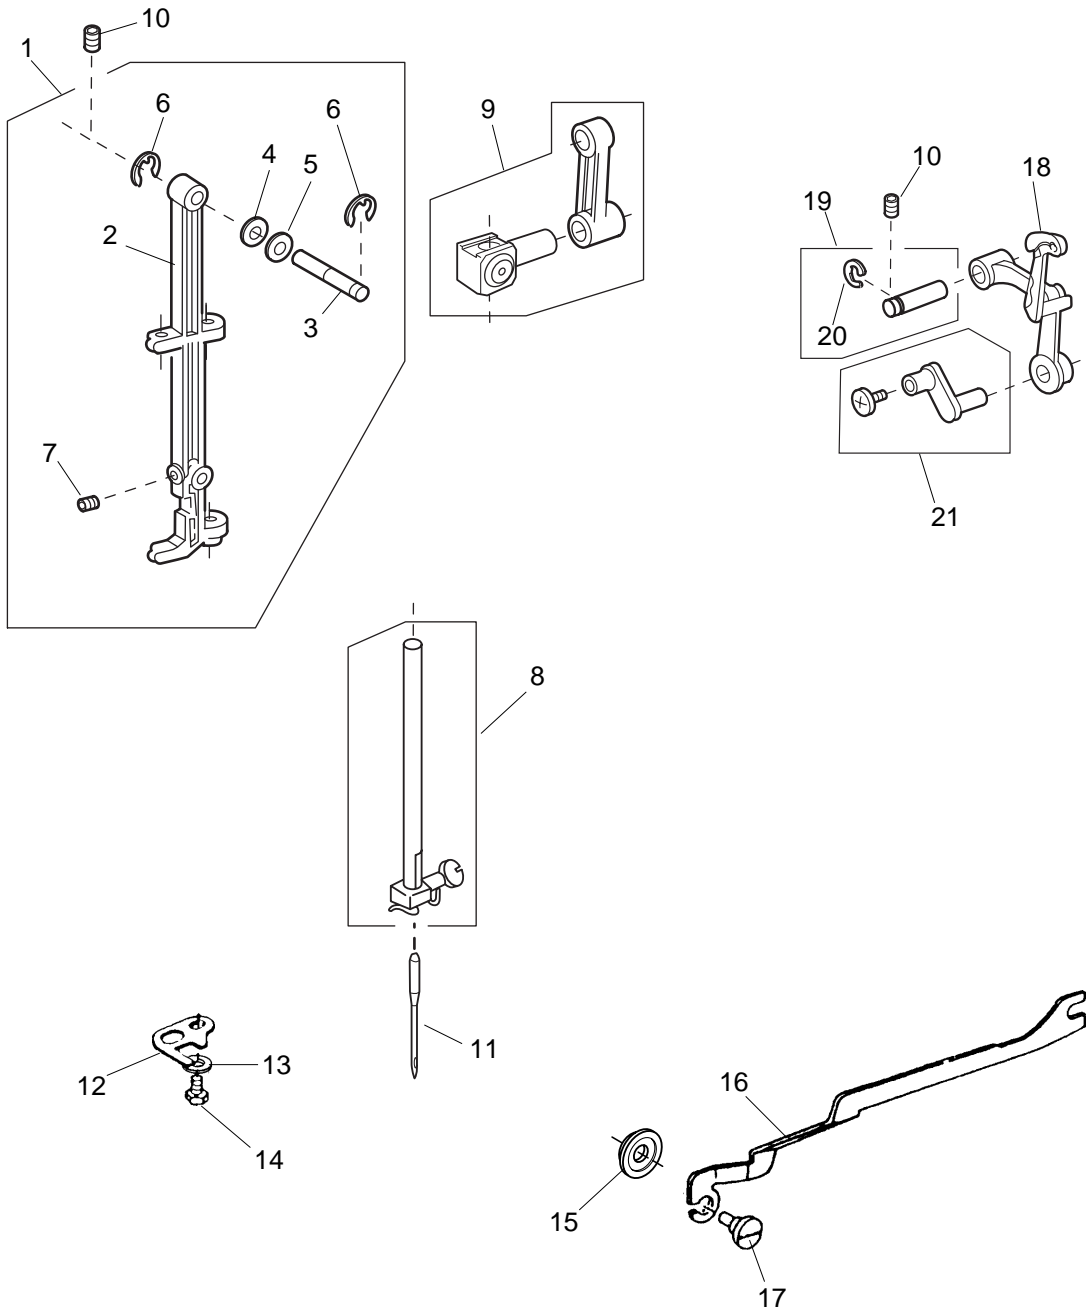

PARTS LIST

PARTS LIST

KEY	PARTS	
NO.	NO.	DESCRIPTION
1	303629009	NEEDLE BAR SUPPORTER UNIT
2	303020004	NEEDLE BAR SUPPORTER
3	730022002	NEEDLE BAR SUPPORTER PIN
4	673022002	SPRING WASHER
5	000070609	PLAIN WASHER 6
6	000002507	SNAP RING E-4
7	000111902	HEXAGONAL SOCKET SCREW 3X4
8	730503116	NEEDLE BAR UNIT
9	680504005	NEEDLE BAR CONNECTING STUD UNIT
10	000111304	HEXAGONAL SOCKET SCREW 5X5
11	102408089	NEEDLE HA1-14
12	680036001	STOPPER
13	000070506	WASHER
14	000066303	BOLT
15	748021006	ZIGZAG ROD WASHER
16	722033001	ZIGZAG ROD
17	678084007	ECCENTRIC PIN
18	625506109	THREAD TAKE-UP LEVER UNIT
19	731511006	THREAD TAKE-UP LEVER PIN
20	000002806	SNAP RING E-6
21	730509008	NEEDLE BAR CRANK PIN UNIT