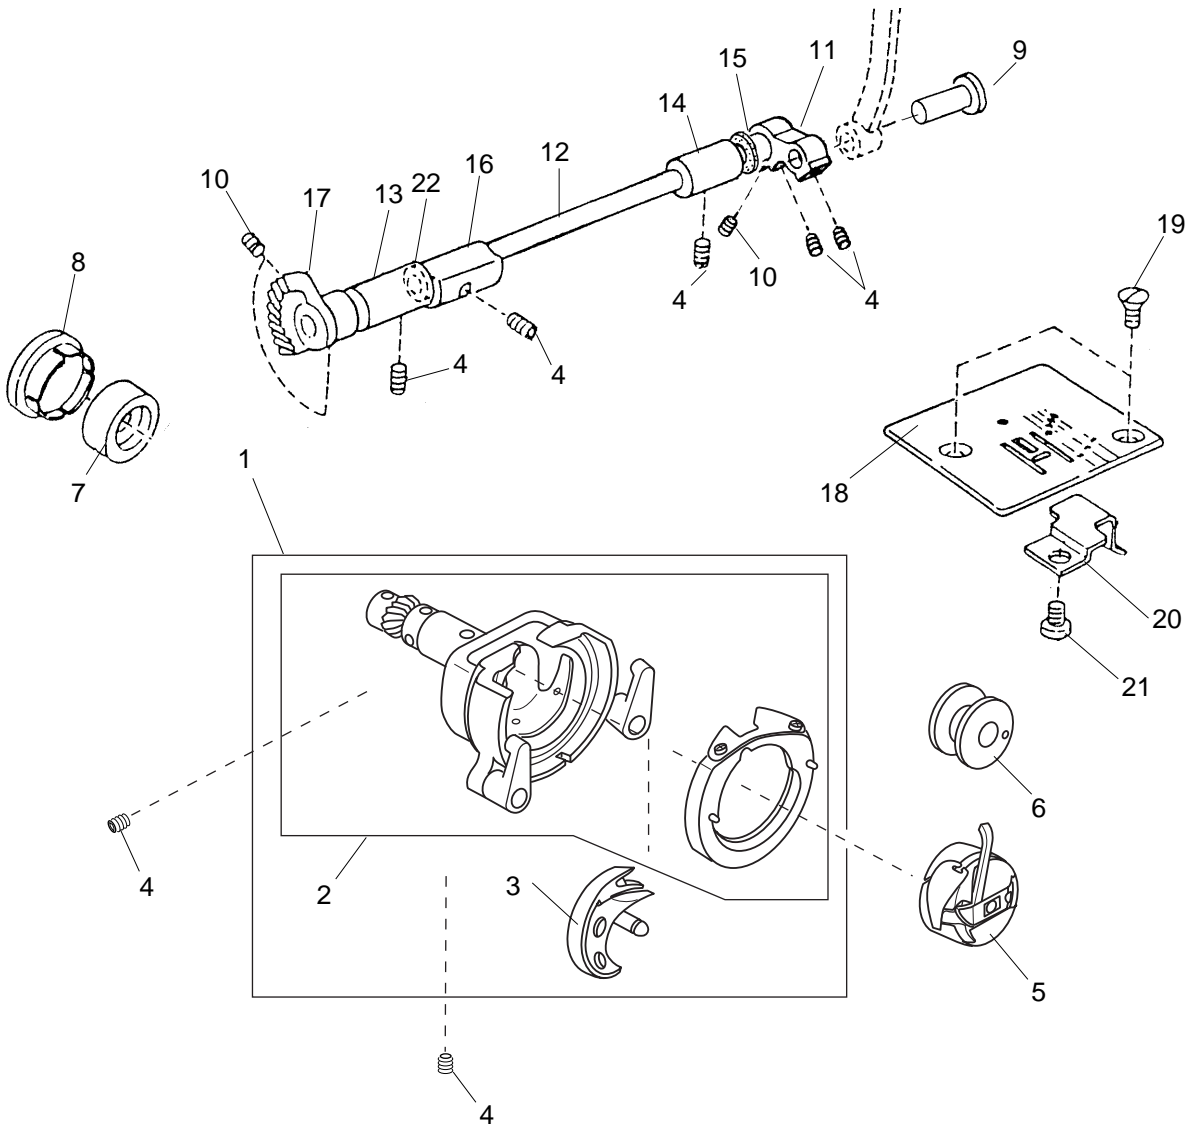

PARTS LIST

PARTS LIST

KEY	PARTS	
NO.	NO.	DESCRIPTION
1	640603104	HOOK RACE UNIT
2	640503000	HOOK RACE UNIT
3	532096007	HOOK
4	000111304	HEXAGONAL SOCKET SCREW 5X5
5	647515006	BOBBIN CASE UNIT
6	102261000	BOBBIN
7	640018003	HOOK DRIVER SHAFT BUSHING
8	626045407	CAP
9	735064001	CRANK ROD PIN
10	000110107	HEXAGONAL SOCKET SCREW 5X5 WP
11	738023007	LOWER SHAFT CRANK
12	647142008	LOWER SHAFT
13	738024008	LOWER SHAFT FRONT BUSHING
14	640038009	LOWER SHAFT REAR BUSHING
15	722034002	FELT
16	647043008	FEED LIFTING CAM
17	730038001	LOWER SHAFT GEAR
18	730027007	NEEDLE PLATE
19	681009101	FLAT SCREW
20	730107002	GEAR BOX UPPER COVER
21	000101404	SCREW 4X6
22	000036201	WASHER