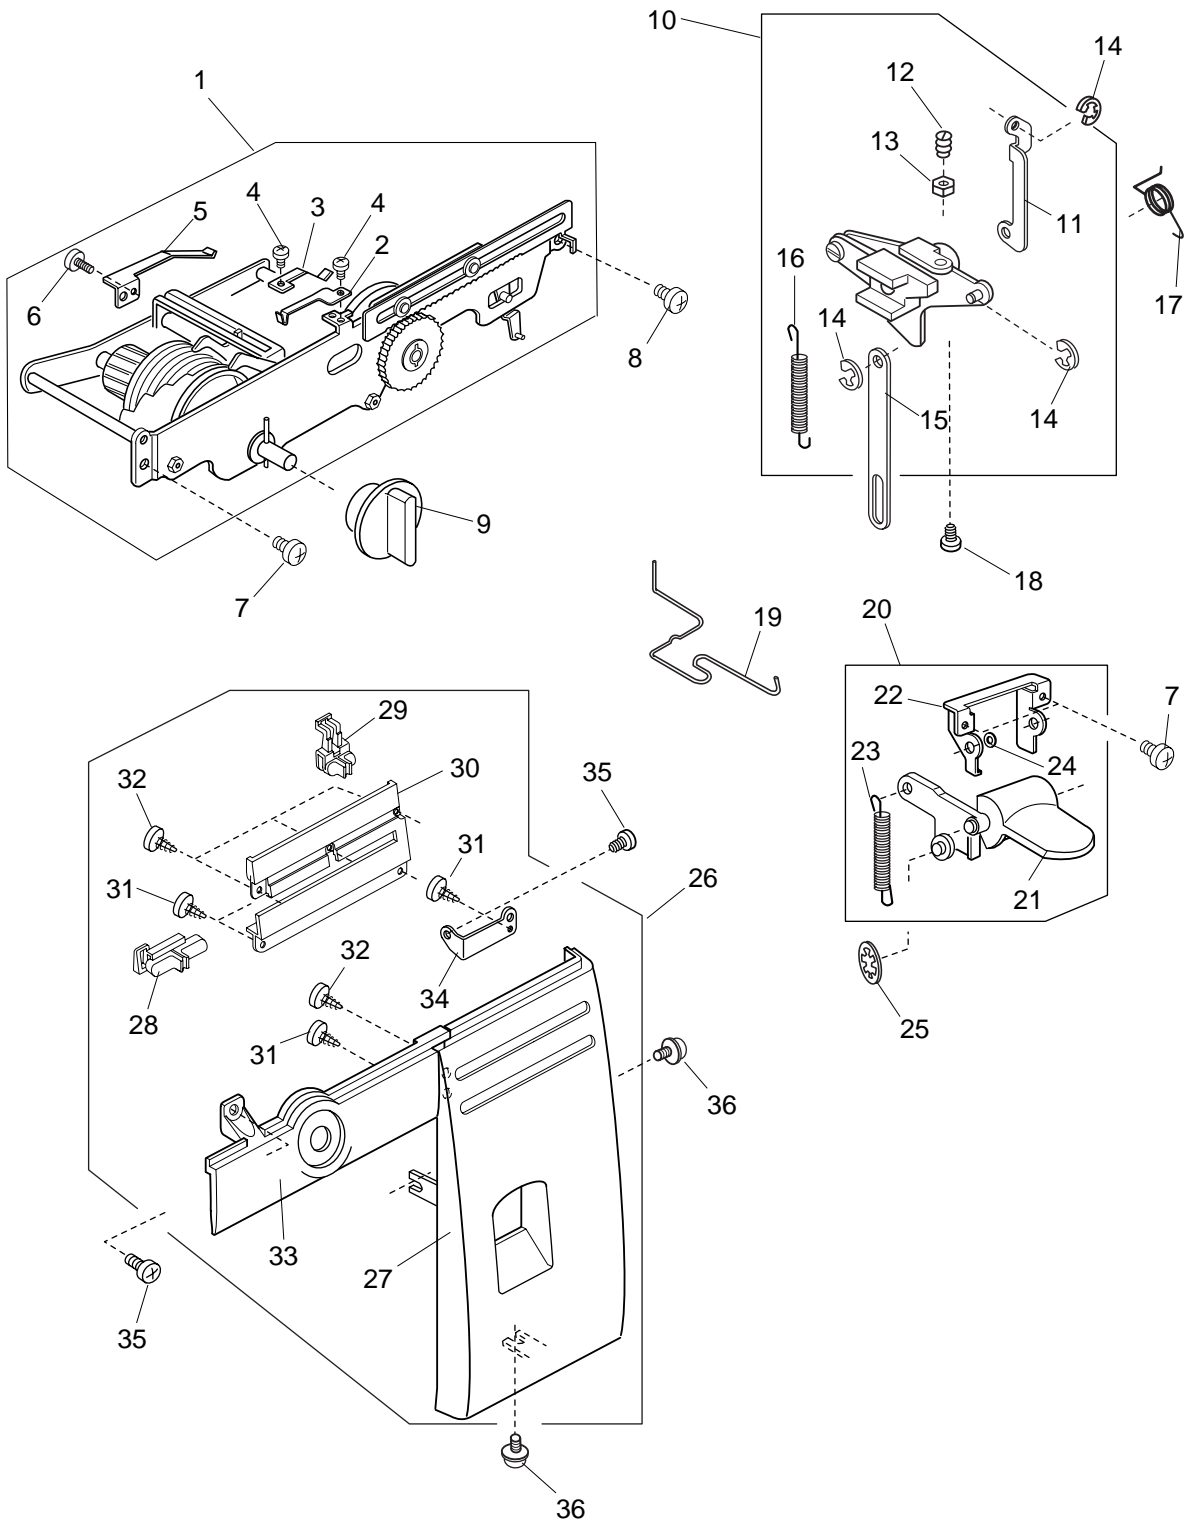

PARTS LIST

PARTS LIST

KEY NO.	PARTS NO.	DESCRIPTION
1	303631004	ZIGZAG MECHANISM UNIT
2	303028002	INDEX SPRING
3	303051004	INDEX SPRING
4	000078319	SETSCREW 3X6
5	303066002	FEED ASSISTANCE SPRING
6	000103808	SETSCREW 3X5
7	000081005	SETSCREW 4X8
8	810220003	SETSCREW
9	303052005	PATTERN SELECTOR DIAL
10	303630003	FEED REGULATOR UNIT
11	303029003	FEED REGULATOR ROD
12	648010009	SETSCREW
13	000160102	ADJUSTABLE NUT
14	000002105	SNAP RING E-3
15	731034000	REVERSE LEVER ROD
16	670100006	FEED REGULATOR SPRING
17	735077007	FEED REGULATOR BODY SPRING
18	000101301	SETSCREW 5X10
19	730041007	SPRING SUSTAINER
20	303611008	REVERSE LEVER UNIT
21	303030007	REVERSE LEVER
22	303031008	REVERSE LEVER SUPPORTER
23	731033009	REVERSE LEVER SPRING
24	000116608	SPRING WASHER
25	000013903	SNAP RING CS-5
26	303614089	FRONT COVER UNIT
27	303053187	FRONT COVER
28	303054007	WIDTH SLIDE BUTTON
29	303055008	FEED SLIDE BUTTON
30	303056308	SLIDE BUTTON PLATE
31	000120203	TAPPING SCREW 3X8
32	000161103	TAPPING SCREW 3X6
33	303057147	FRONT PANEL FRAME
34	303058001	FRONT COVER SET PLATE
35	000101404	SETSCREW 4X6
36	000115205	TP SCREW 4X6