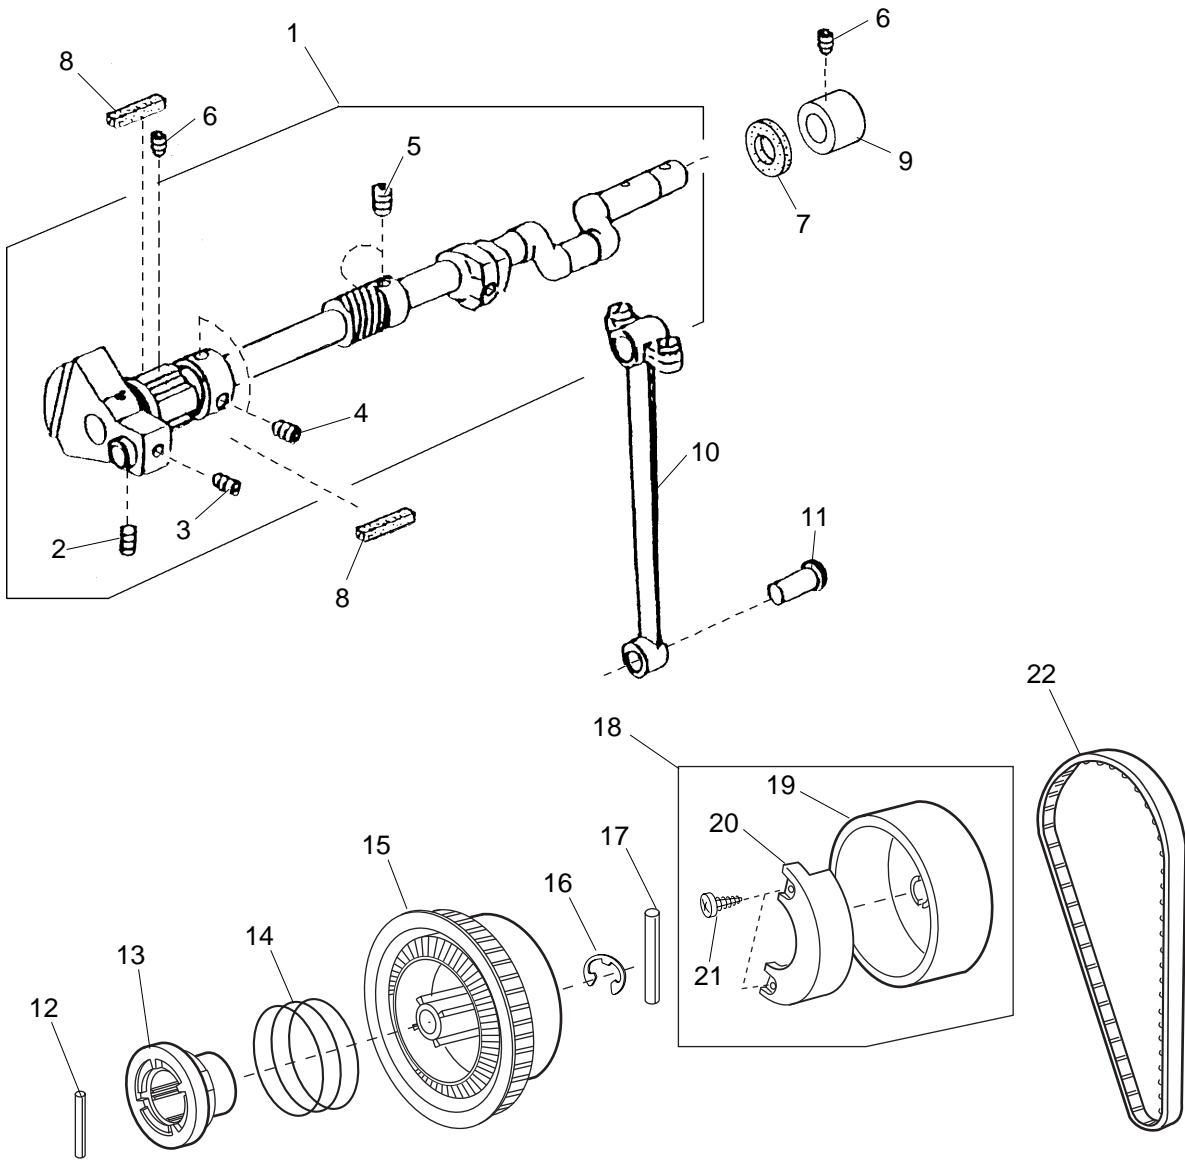

PARTS LIST

PARTS LIST

KEY NO.	PARTS NO.	DESCRIPTION
1	303619006	FRONT BRACKET UNIT
2	303068004	FRONT BRACKET
3	303019000	TENSION RELEASE LEVER
4	000013903	SNAP RING CS-5
5	000101404	SETSCREW 4X6
6	303021005	FACE PLATE BASE PLATE
7	730024004	NEEDLE BAR SUPPORTER SPRING
8	647510609	LAMP SOCKET UNIT
9	000009803	LAMP BULB 120V 15W
10	000053008	NYLON BELT
11	303061007	PRESSER BAR
12	303067003	PRESSER BAR SPRING
13	822069009	PRESSER BAR BRACKET
14	000111500	HEXAGONAL SOCKET SCREW 4X8
15	102222009	PRESSER REGULATOR SPRING
16	652104004	PRESSER BAR BUSHING
17	000193001	SETSCREW 4X6
18	822071004	PRESSER FOOT LIFTER
19	822072005	PRESSER FOOT LIFTER PIN
20	000072302	WASHER
21	000103509	SETSCREW 4X10
22	611520003	FOOT HOLDER UNIT
23	660106001	THUMB SCREW
24	303503006	TENSION REGULATOR UNIT
25	739016000	TOP COVER THREAD GUIDE
26	000103808	SETSCREW 3X5
27	000101703	SETSCREW 4X12
28	000081005	SETSCREW 4X8
29	303620000	TENSION RELEASE ARM UNIT
30	739017001	TENSION RELEASE ARM BASE
31	739018002	TENSION RELEASE ARM
32	303070009	TENSION RELEASE SPRING
33	000002105	SNAP RING E-3
34	303008006	ARM THREAD GUIDE
35	685049002	CORD GUIDE

PARTS LIST

PARTS LIST

KEY	PARTS	
NO.	NO.	DESCRIPTION
1	303608002	UPPER SHAFT (UNIT)
2	102073003	SCREW
3	102063000	SCREW
4	000111304	HEXAGONAL SOCKET SCREW 5X5
5	553245008	HEXAGONAL SOCKET SCREW
6	000111108	HEXAGON SOCKET SCREW 4X6
7	743029009	FELT
8	731312005	FELT
9	732003003	UPPER SHAFT REAR BUSHING
10	738634007	CRANK ROD UNIT
11	735064001	CRANK ROD PIN
12	000024206	SPRING PIN 3X30
13	502064003	CLUTCH RING
14	502065004	CLUTCH SPRING
15	303025009	BELT WHEEL
16	000030205	SNAP RING E-8
17	000023803	SPRING PIN 4X40
18	303609003	HANDWHEEL UNIT
19	303026000	HANDWHEEL
20	303027001	BALANCE WEIGHT
21	000161206	TAPPING SCREW 3X10B
22	738046006	TIMING BELT