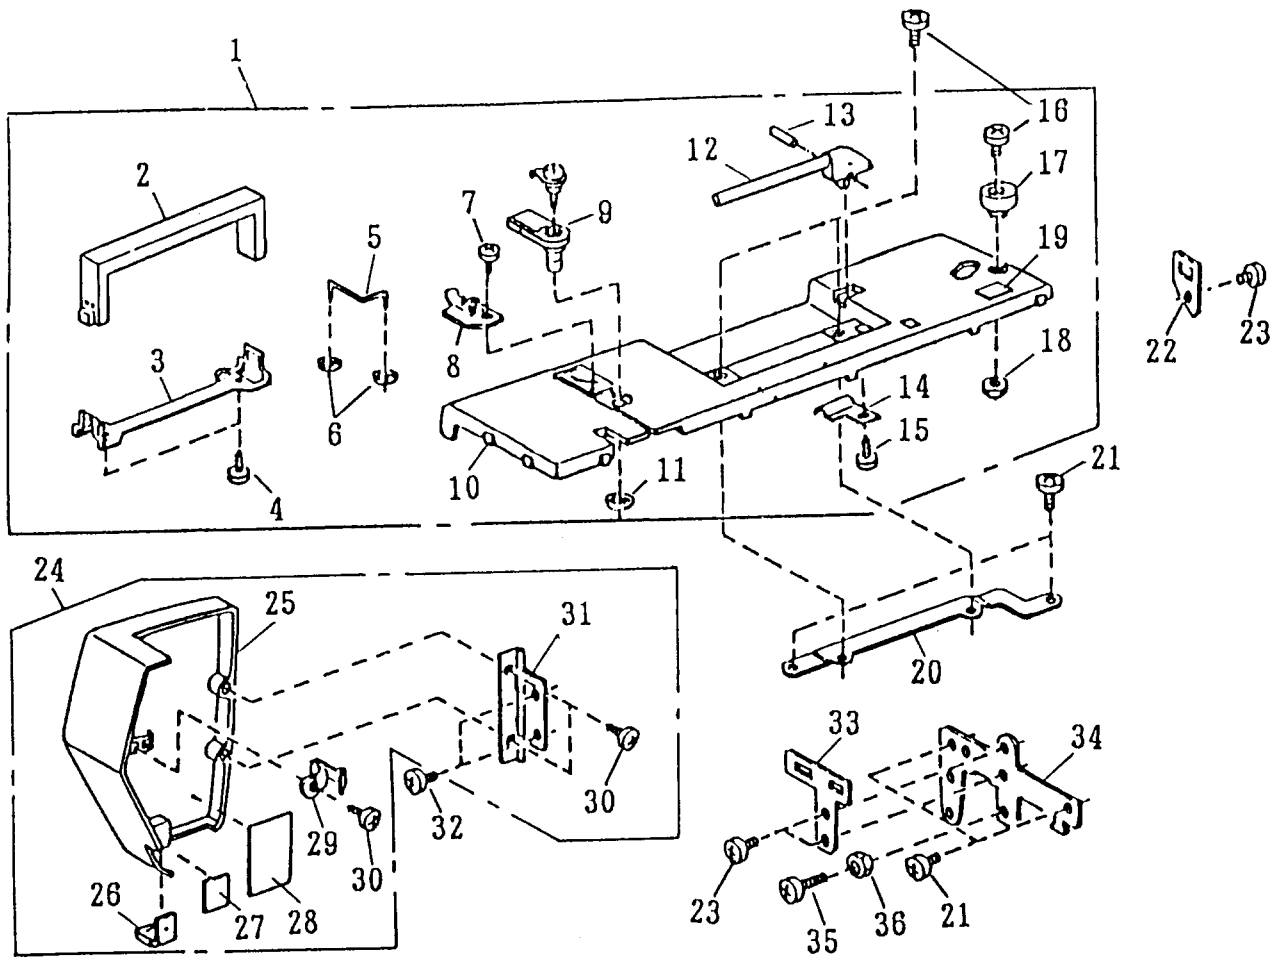

PARTS LIST

Easy Jeans

Ref. No.	Part No.	Name
1	654632105	Top cover unit
2	654103009	Handle
3	654104000	Handle set plate
4	000107802	Set screw
5	652013005	Thread guide
6	000014100	Snap ring
7	000162001	Set screw
8	654633003	Thread guide unit
9	650503506	Thread guide unit
10	654102008	Top cover
11	000014409	Snap ring
12	724206106	Pin
13	822017002	Spring
14	724207004	Spring
15	000107318	Set screw
16	000101828	Set screw
17	652016101	Bobbin winder stopper
18	000061205	Nut
19	366812006	Sticker
20	654105001	Top cover set plate
21	000081005	Set screw
22	652022007	Top cover supporter
23	000101404	Set screw
24	654604108	plate unit
25	654007002	Face plate
26	840602006	Thread cutter
27	724024005	Sticker
28	724025006	Sticker
29	731067002	Spring
30	000076317	Set screw
31	366501102	Hinge
32	000081119	Set screw
33	652021006	Top cover supporter
34	652024009	Lamp socket set plate
35	000104809	Set screw
36	000160102	Nut

Ref. No.	Part No.	Name
1	654616066	Front cover unit
2	654047037	Front cover
3	654131213	Frame
4	654172009	Stitch indicating plate
5	652085400	Dial
6	652086009	Dial flange
7	000107802	Set screw
8	652087000	Thread guard plate
9	000014007	Snap ring
10	000071013	Washer
11	000093608	Set screw
12	652045006	Arm thread guide
13	000115607	Set screw
14	652088001	Front cover set plate
15	000081005	Set screw
16	652089002	Front cover set plate
17	000107307	Tapping screw
18	654601002	Extension table unit
19	652006108	Extension table
20	654001006	Extension table cover
21	686010007	Spring