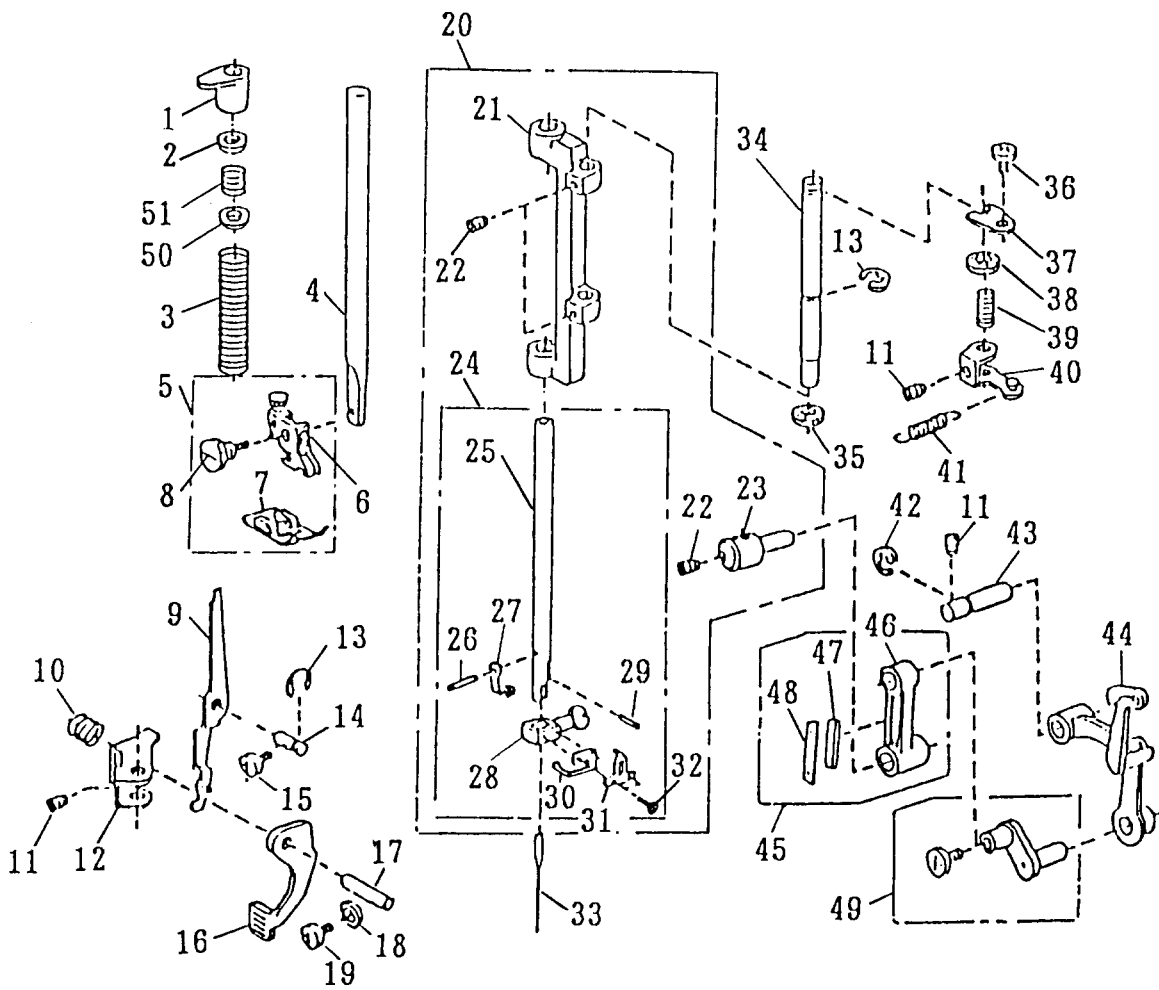

PARTS LIST

Easy Jeans

Ref. No.	Part No.	Name
1	654632105	Top cover unit
2	654103009	Handle
3	654104000	Handle set plate
4	000107802	Set screw
5	652013005	Thread guide
6	000014100	Snap ring
7	000162001	Set screw
8	654633003	Thread guide unit
9	650503506	Thread guide unit
10	654102008	Top cover
11	000014409	Snap ring
12	724206106	Pin
13	822017002	Spring
14	724207004	Spring
15	000107318	Set screw
16	000101828	Set screw
17	652016101	Bobbin winder stopper
18	000061205	Nut
19	366812006	Sticker
20	654105001	Top cover set plate
21	000081005	Set screw
22	652022007	Top cover supporter
23	000101404	Set screw
24	654604108	plate unit
25	654007002	Face plate
26	840602006	Thread cutter
27	724024005	Sticker
28	724025006	Sticker
29	731067002	Spring
30	000076317	Set screw
31	366501102	Hinge
32	000081119	Set screw
33	652021006	Top cover supporter
34	652024009	Lamp socket set plate
35	000104809	Set screw
36	000160102	Nut

Ref. No.	Part No.	Name
1	654616066	Front cover unit
2	654047037	Front cover
3	654131213	Frame
4	654172009	Stitch indicating plate
5	652085400	Dial
6	652086009	Dial flange
7	000107802	Set screw
8	652087000	Thread guard plate
9	000014007	Snap ring
10	000071013	Washer
11	000093608	Set screw
12	652045006	Arm thread guide
13	000115607	Set screw
14	652088001	Front cover set plate
15	000081005	Set screw
16	652089002	Front cover set plate
17	000107307	Tapping screw
18	654601002	Extension table unit
19	652006108	Extension table
20	654001006	Extension table cover
21	686010007	Spring