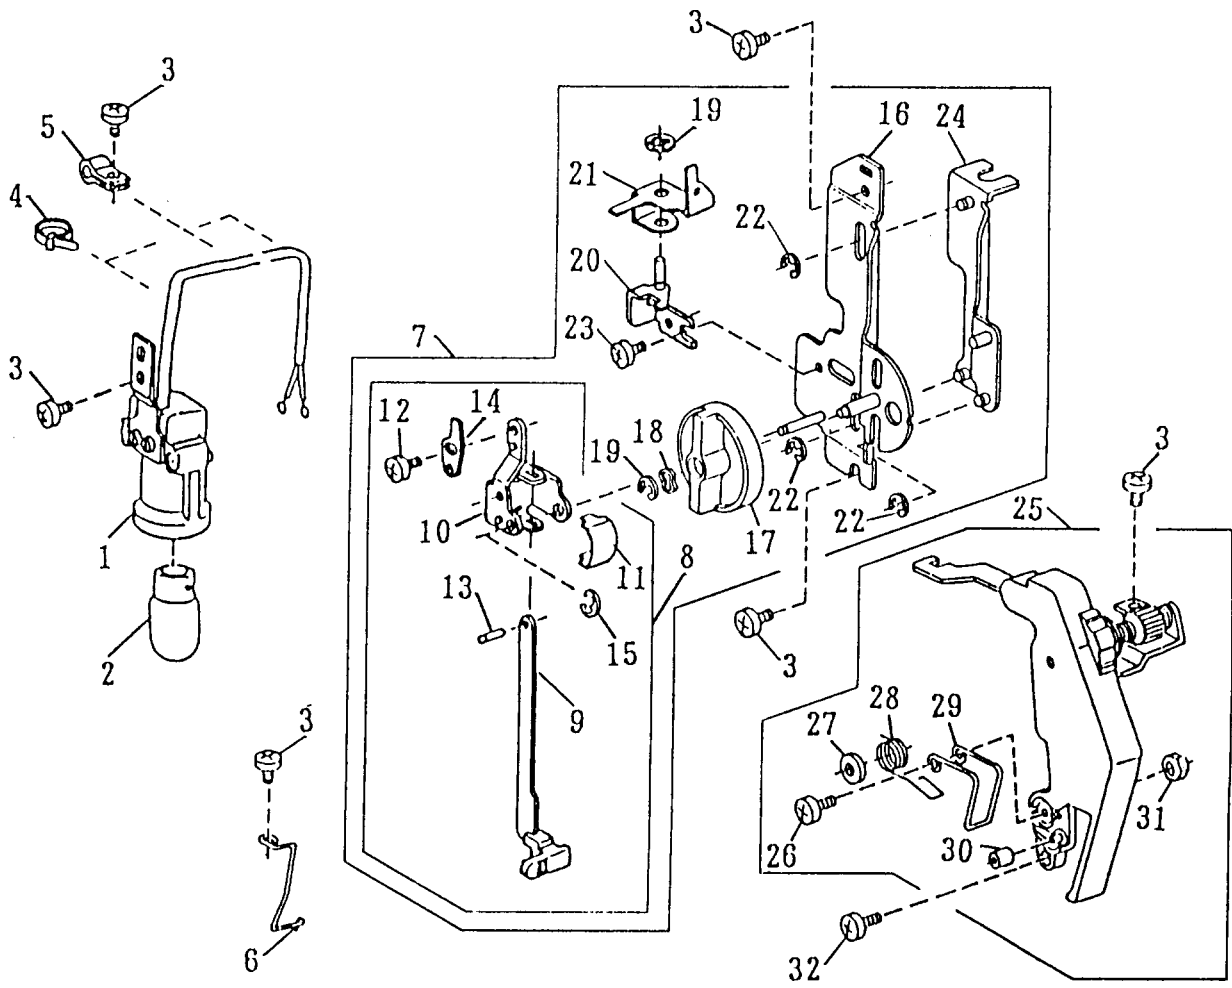

Ref. No.	Part No.	Name
1	652516106	Lamp socket unit
2	000009009	Bulb 240V, 15W, BA15D
3	000101404	Set screw
4	000053008	Binder
5	000188405	Nylon clip
6	652137006	Thread guide
7	654623000	Supporter
8	753626003	Buttonhole lever unit
9	753629109	Buttonhole lever unit
10	753026007	Buttonhole lever supporter
11	753027008	Spring
12	000101105	Set screw
13	000023009	Spring pin
14	753029000	Buttonhole lever adjusting plate
15	000001207	Snap ring
16	654083002	Front base plate
17	826009106	Pressure dial
18	000116103	Washer
19	000014007	Snap ring
20	753023004	Link front base
21	753210000	Link front
22	000002105	Snap ring
23	000081119	Set screw
24	654084003	Pressure adjusting plate
25	654501001	Tension unit
26	000104304	Set screw
27	652039007	Washer
28	652038006	Check spring
29	652037005	Thread guide
30	650043008	Cushion
31	000060857	Nut
32	000101703	Set screw