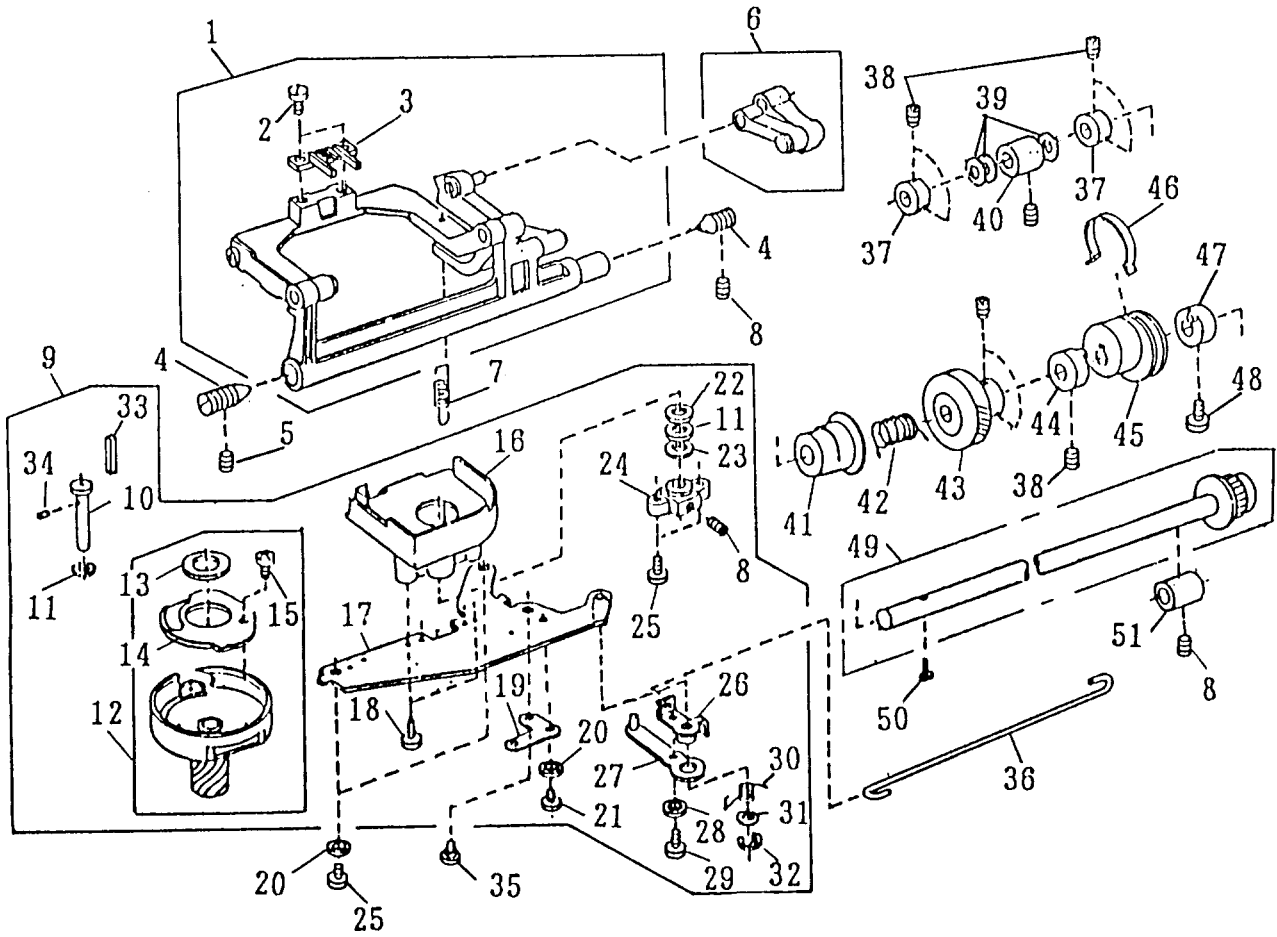

Ref. No.	Part No.	Name
1	751640100	Feed rock shaft unit
2	000104005	Set screw
3	840005003	Feed dog
4	738055008	Center bar
5	000113605	Set screw
6	650612004	Feed adjusting link
7	650085002	Spring
8	000111304	Hexagon socket screw
9	650614017	Rotary hook unit
10	820123006	Hook shaft
11	000038409	Washer
12	652623004	Rotary hook unit
13	627190010	Magnet
14	627191000	Thread guard
15	820374004	Set screw
16	650095005	Hook cover
17	650096006	Hook set plate
18	000107204	Set screw
19	650171006	Positioning plate
20	000070506	Washer
21	000101404	Set screw
22	627192001	Washer
23	625102008	Washer
24	650094004	Hook supporter
25	000081005	Set screw
26	650097007	Feed transfer arm
27	650098008	Washer
28	539061004	Washer
29	000103808	Set screw
30	650099009	Spring
31	650023002	Washer
32	000002105	Snap ring
33	820124007	String
34	820125008	String
35	650172007	Hinge screw
36	650101005	Rod
37	820166001	Ring
38	000111201	Washer
39	000038502	Washer
40	650078002	Bushing
41	753183025	Feed lifting cam
42	686035008	Spring
43	650076000	Lower shaft timing wheel
44	625118007	Ring
45	625120105	Feed cam
46	627207000	Spring
47	650074008	Ring
48	000121606	Set screw
49	686613006	Lower shaft unit
50	820161006	Pin
51	650079003	Bushing