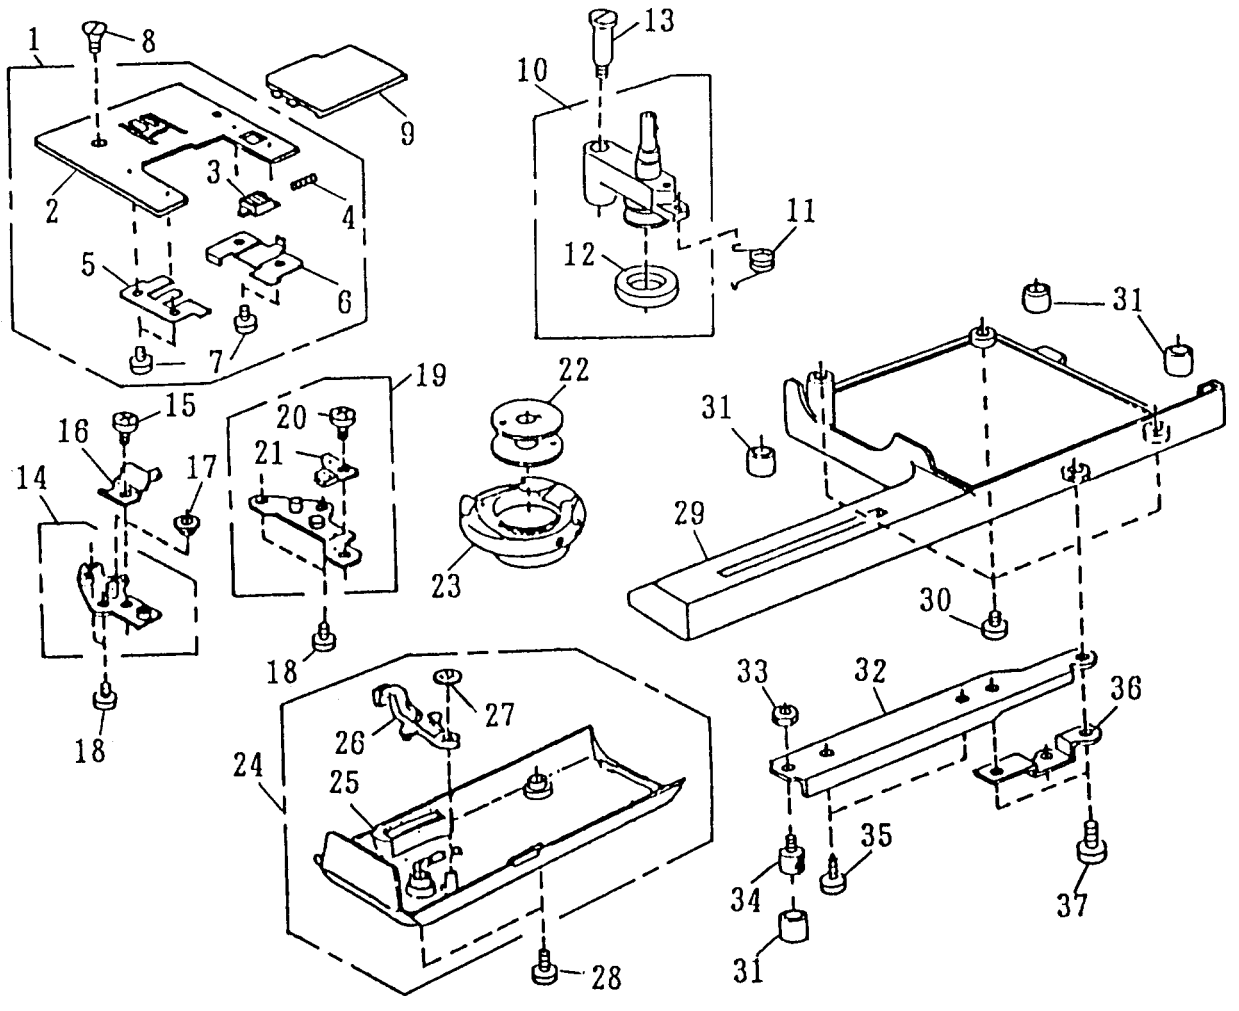

Ref. No.	Part No.	Name
1	754636009	Needle plate unit
2	754052005	Needle plate
3	825016000	Hook cover plate release button
4	825017001	Spring
5	825014008	Set plate
6	825015010	Set plate
7	820374004	Set screw
8	820390109	Needle plate set screw
9	825018220	Hook cover plate
10	652506000	Bobbin winder unit
11	823119008	Spring
12	647018004	Rubber ring
13	652093009	Hinge screw
14	650602001	Supporter
15	000103808	Set screw
16	822011006	Stopper
17	822314002	Nut
18	000107503	Set screw
19	650603002	Supporter
20	810220003	Set screw
21	627567001	Stopper
22	102261000	Bobbin
23	627569106	Bobbin holder
24	753601002	Bed cover unit
25	652005107	Bed cover
26	753005000	Drop lever
27	000013903	Snap ring
28	000101703	Set screw
29	652004601	Base plate
30	000081005	Set screw
31	647009002	Bed rubber base
32	652002001	Sole
33	000061319	Nut
34	647010006	Screw
35	000075604	Set screw
36	652003002	Set plate
37	000066808	Set screw