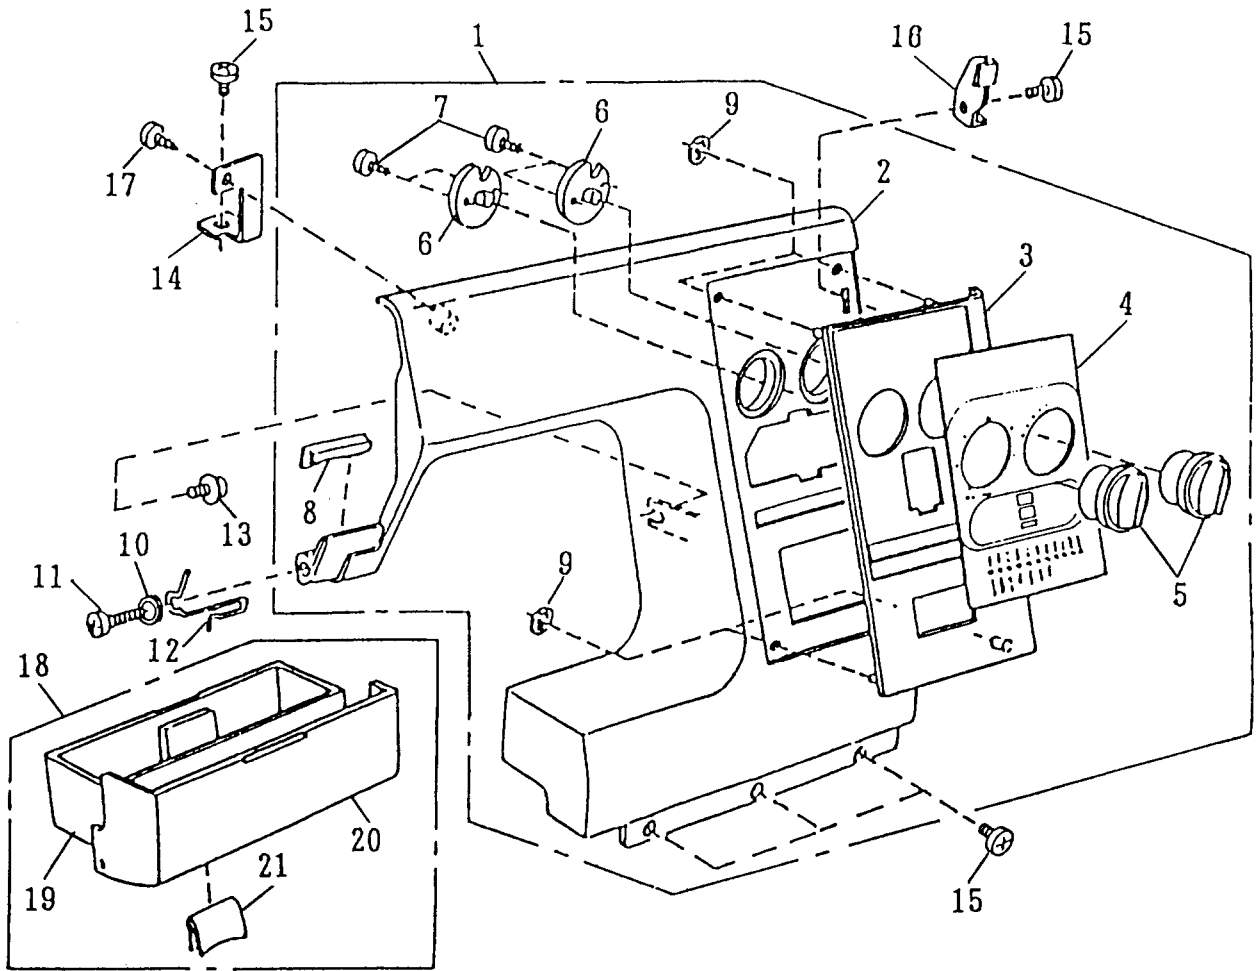

PARTS LIST

Easy Jeans

Ref. No.	Part No.	Name
1	654632105	Top cover unit
2	654103009	Handle
3	654104000	Handle set plate
4	000107802	Set screw
5	652013005	Thread guide
6	000014100	Snap ring
7	000162001	Set screw
8	654633003	Thread guide unit
9	650503506	Thread guide unit
10	654102008	Top cover
11	000014409	Snap ring
12	724206106	Pin
13	822017002	Spring
14	724207004	Spring
15	000107318	Set screw
16	000101828	Set screw
17	652016101	Bobbin winder stopper
18	000061205	Nut
19	366812006	Sticker
20	654105001	Top cover set plate
21	000081005	Set screw
22	652022007	Top cover supporter
23	000101404	Set screw
24	654604108	plate unit
25	654007002	Face plate
26	840602006	Thread cutter
27	724024005	Sticker
28	724025006	Sticker
29	731067002	Spring
30	000076317	Set screw
31	366501102	Hinge
32	000081119	Set screw
33	652021006	Top cover supporter
34	652024009	Lamp socket set plate
35	000104809	Set screw
36	000160102	Nut

Ref. No.	Part No.	Name
1	654616066	Front cover unit
2	654047037	Front cover
3	654131213	Frame
4	654172009	Stitch indicating plate
5	652085400	Dial
6	652086009	Dial flange
7	000107802	Set screw
8	652087000	Thread guard plate
9	000014007	Snap ring
10	000071013	Washer
11	000093608	Set screw
12	652045006	Arm thread guide
13	000115607	Set screw
14	652088001	Front cover set plate
15	000081005	Set screw
16	652089002	Front cover set plate
17	000107307	Tapping screw
18	654601002	Extension table unit
19	652006108	Extension table
20	654001006	Extension table cover
21	686010007	Spring