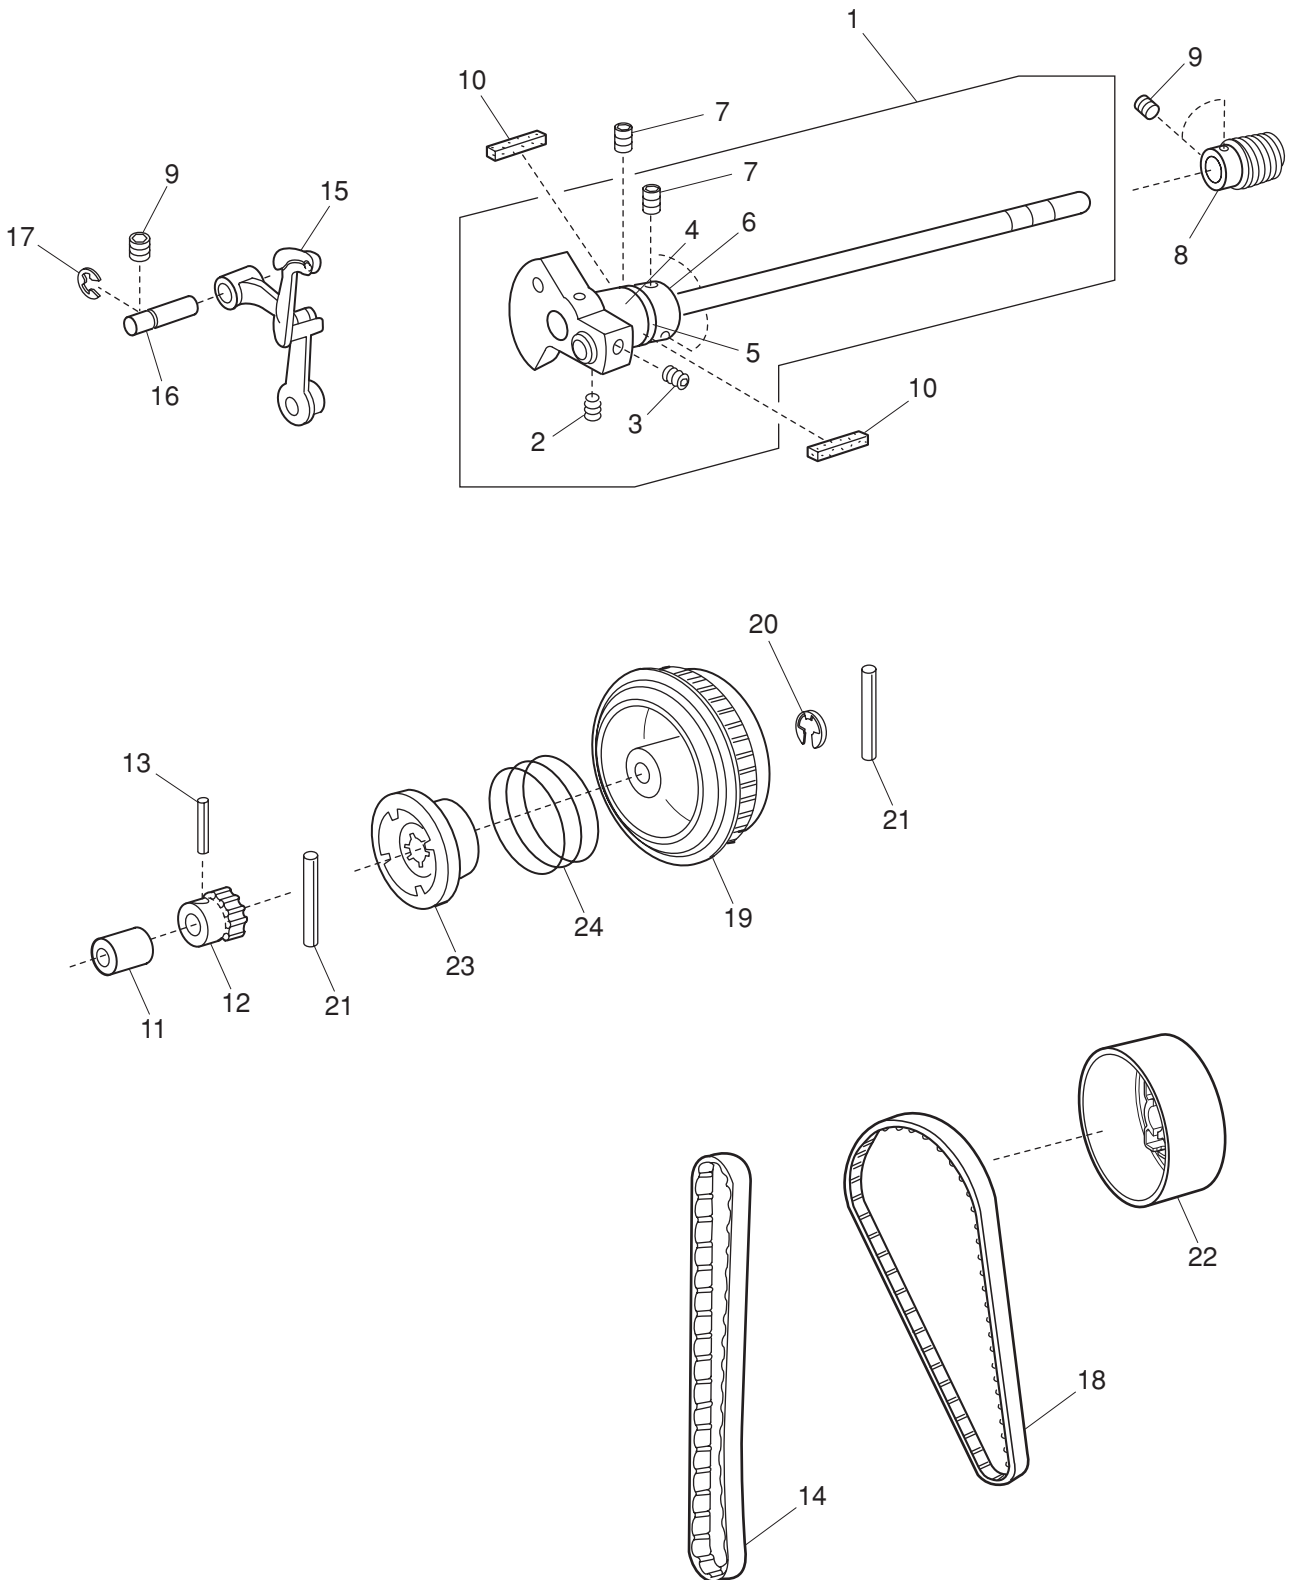

PARTS LIST

PARTS LIST

KEY NO.	PARTS NO.	DESCRIPTION
1	843643307	Upper shaft (unit)
2	000111706	Hexagonal socket screw 5x8
3	000110901	Hexagonal socket screw 5x4
4	829042007	Upper shaft front bushing
5	000038605	Washer
6	639095000	Upper shaft ring
7	000111304	Hexagonal socket screw 5x5
8	507189000	Worm
9	000111201	Hexagonal socket screw 4x4
10	731384008	Felt
11	673062004	Upper shaft rear bushing
12	756017004	Upper shaft gear
13	000020501	Spring pin 3x22
14	650071005	Timing belt
15	820511108	Thread take-up lever (unit)
16	650062003	Thread take-up lever pin
17	000002806	Snap ring E-6
18	653139012	Timing belt
19	844050016	Belt wheel
20	000030205	Snap ring E-8
21	000024206	Spring pin 3x30
22	507196000	Handwheel
23	502064003	Clutch ring
24	502065004	Clutch spring