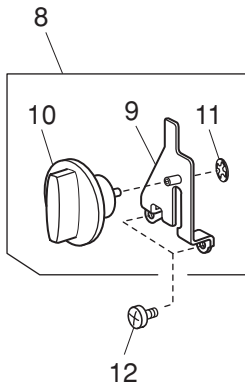

PARTS LIST

PARTS LIST

KEY NO.	PARTS NO.	DESCRIPTION
1	507615000	Front bracket (unit)
2	507007117	Front bracket
3	501009007	Presser foot pressure adjusting plate
4	000002105	Snap ring E-3
5	000081005	Setscrew 4x8
6	755074006	Threader guide plate
7	000103509	Setscrew 4x10
8	507607009	Presser foot pressure dial (unit)
9	501008109	Dial set plate
10	507008004	Presser foot pressure dial
11	000014007	Snap ring CS-4
12	000106203	Setscrew 3.5x4
13	507525002	Thread tension (unit)
14	000101703	Setscrew 4x12
15	000115205	Setscrew TP 4x6
16	507638009	Thread tension release arm (unit)
17	752055002	Thread tension release arm base
18	751215009	Thread tension release arm
19	752056003	Thread tension release spring