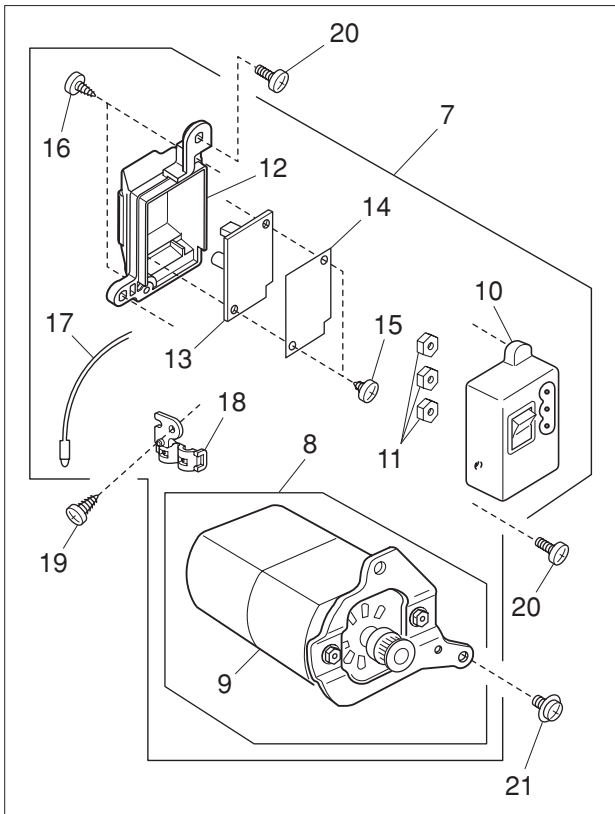

7 (U.S.A.) (Canada)