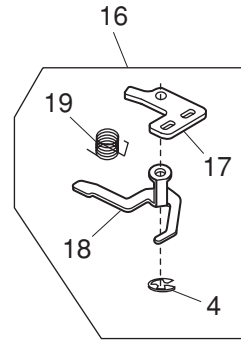

PARTS LIST

PARTS LIST

KEY NO.	PARTS NO.	DESCRIPTION
1	507615000	Front bracket (unit)
2	507007117	Front bracket
3	501009007	Presser foot pressure adjusting plate
4	000002105	Snap ring E-3
5	000081005	Setscrew 4x8
6	755074006	Threader guide plate
7	000103509	Setscrew 4x10
8	507607009	Presser foot pressure dial (unit)
9	501008109	Dial set plate
10	507008004	Presser foot pressure dial
11	000014007	Snap ring CS-4
12	000106203	Setscrew 3.5x4
13	507525002	Thread tension (unit)
14	000101703	Setscrew 4x12
15	000115205	Setscrew TP 4x6
16	507638009	Thread tension release arm (unit)
17	752055002	Thread tension release arm base
18	751215009	Thread tension release arm
19	752056003	Thread tension release spring