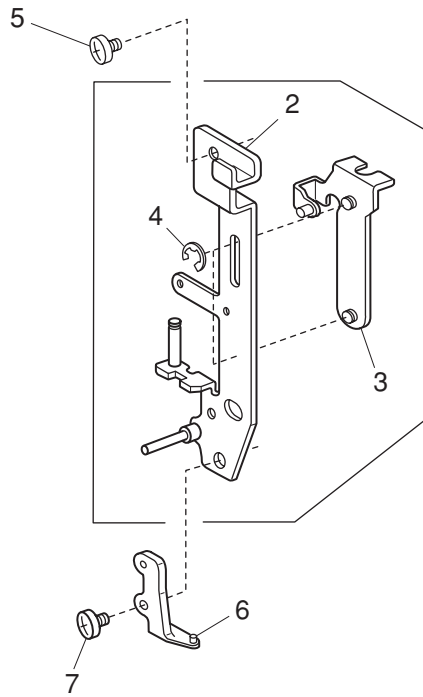

PARTS LIST

PARTS LIST

KEY NO.	PARTS NO.	DESCRIPTION
1	507615000	Front bracket (unit)
2	507007117	Front bracket
3	501009007	Presser foot pressure adjusting plate
4	000002105	Snap ring E-3
5	000081005	Setscrew 4x8
6	755074006	Threader guide plate
7	000103509	Setscrew 4x10
8	507607009	Presser foot pressure dial (unit)
9	501008109	Dial set plate
10	507008004	Presser foot pressure dial
11	000014007	Snap ring CS-4
12	000106203	Setscrew 3.5x4
13	507525002	Thread tension (unit)
14	000101703	Setscrew 4x12
15	000115205	Setscrew TP 4x6
16	507638009	Thread tension release arm (unit)
17	752055002	Thread tension release arm base
18	751215009	Thread tension release arm
19	752056003	Thread tension release spring