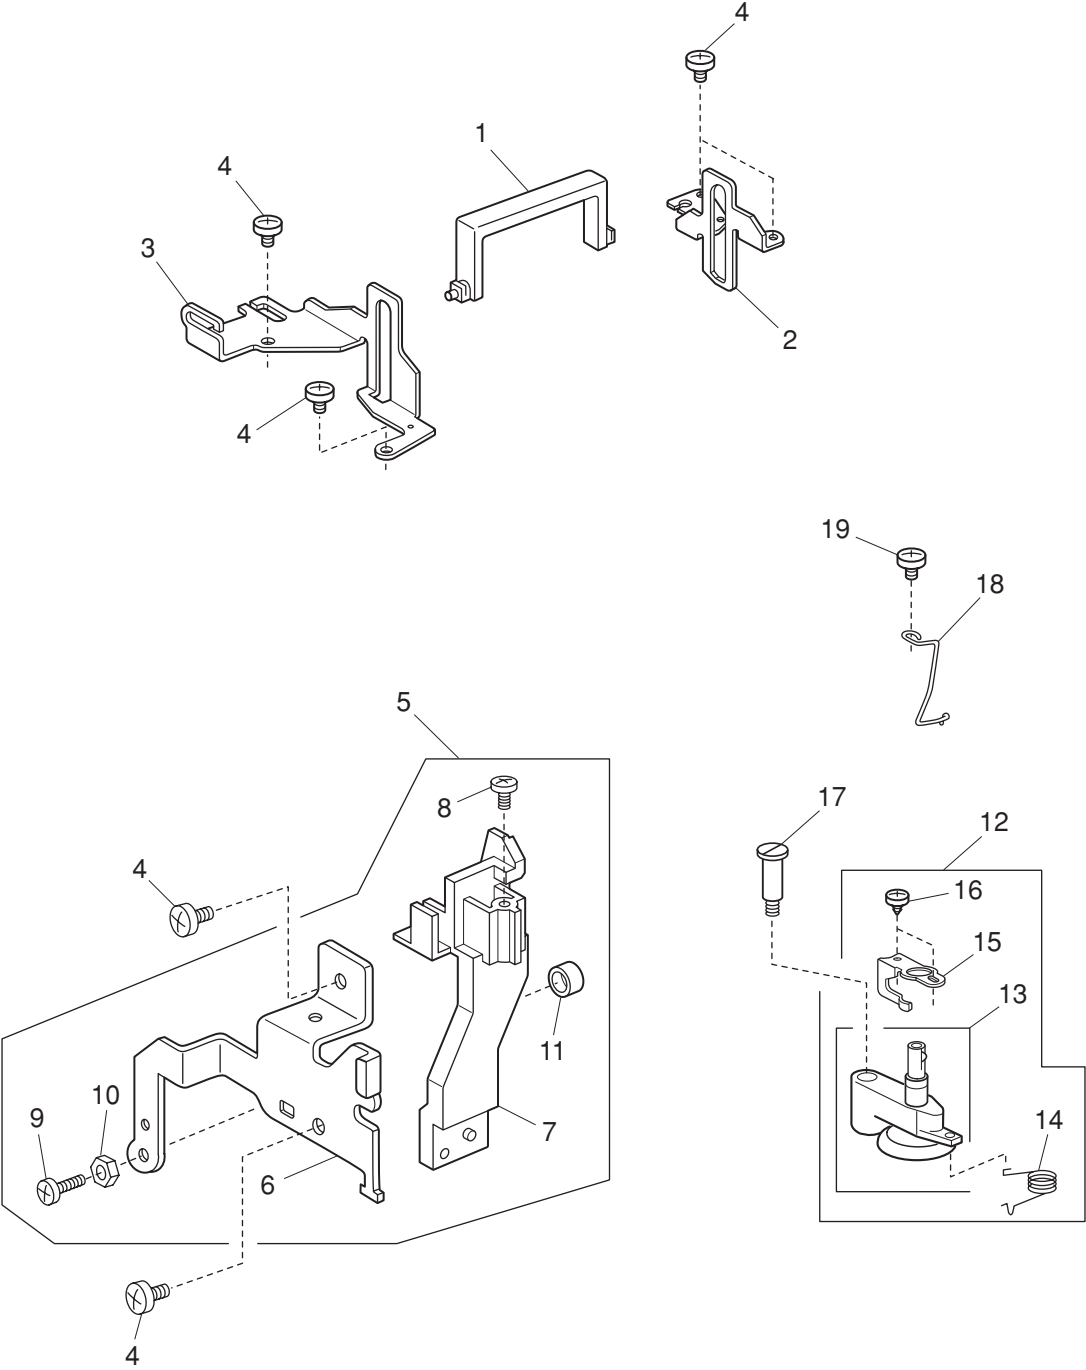

PARTS LIST

MODEL: Sewist 721

PARTS LIST

PARTS LIST

KEY NO.	PARTS NO.	DESCRIPTION
1	751100000	Carrying handle
2	507150002	Carrying handle supporter (right)
3	507116006	Carrying handle supporter (left)
4	000081005	Setscrew 4x8
5	507605111	Face plate set plate (unit)
6	507161006	Face plate set plate
7	751375008	Needle thread shaft guide
8	000076306	Setscrew 3x10
9	000105419	Setscrew 4x20
10	000160102	Adjustable lock nut 4
11	685042005	Supporter stopper
12	844628033	Bobbin winder (unit)
13	827506008	Bobbin winder
14	823119008	Bobbin winder spring
15	844075039	Clutch releasing arm
16	000120203	Setscrew 3x8 (B)
17	652093009	Setscrew
18	652137006	Arm thread guide (2)
19	000101404	Setscrew 4x6

PARTS LIST

PARTS LIST

KEY NO.	PARTS NO.	DESCRIPTION
1	507675101	Front cover (unit)
2	507198B02	Front cover
3	507199A02	Ornamental panel
4	753125007	Thread guard
5	735016307	Bobbin winder stopper
6	000103107	Setscrew 4x14
7	000061205	Nut 4-3-7
8	745033002	Cap
9	753126008	Arm thread guide
10	000092917	Setscrew 3.5x27
11	000115205	Setscrew TP 4x6
12	507672005	Rear cover (unit)
13	507191A01	Rear cover
14	650503322	Thread guide (unit)
15	000014409	Snap ring CS-8
16	827503005	Top cover thread guide (unit)
17	000162001	Setscrew 2.6x5 (B)
18	659067005	Spool pin
19	000101817	Setscrew 4x16
20	000121905	Setscrew 4x12 (B)
21	810220003	Setscrew
22	000115205	Setscrew TP 4x6
23	000161310	Setscrew 3x12 (B)
24	822020503	Spool holder
25	507526A01	Extension table (unit)
26	507526003	Extension table
27	507601003	Base cover (unit)
28	507001007	Base cover
29	753005000	Drop feed lever
30	000101703	Setscrew 4x12
31	000103509	Setscrew 4x10
32	735002001	Rubber foot
33	000097808	Flat screw 5x25
34	000061412	Nut 5-3-8
35	647009002	Rubber foot base