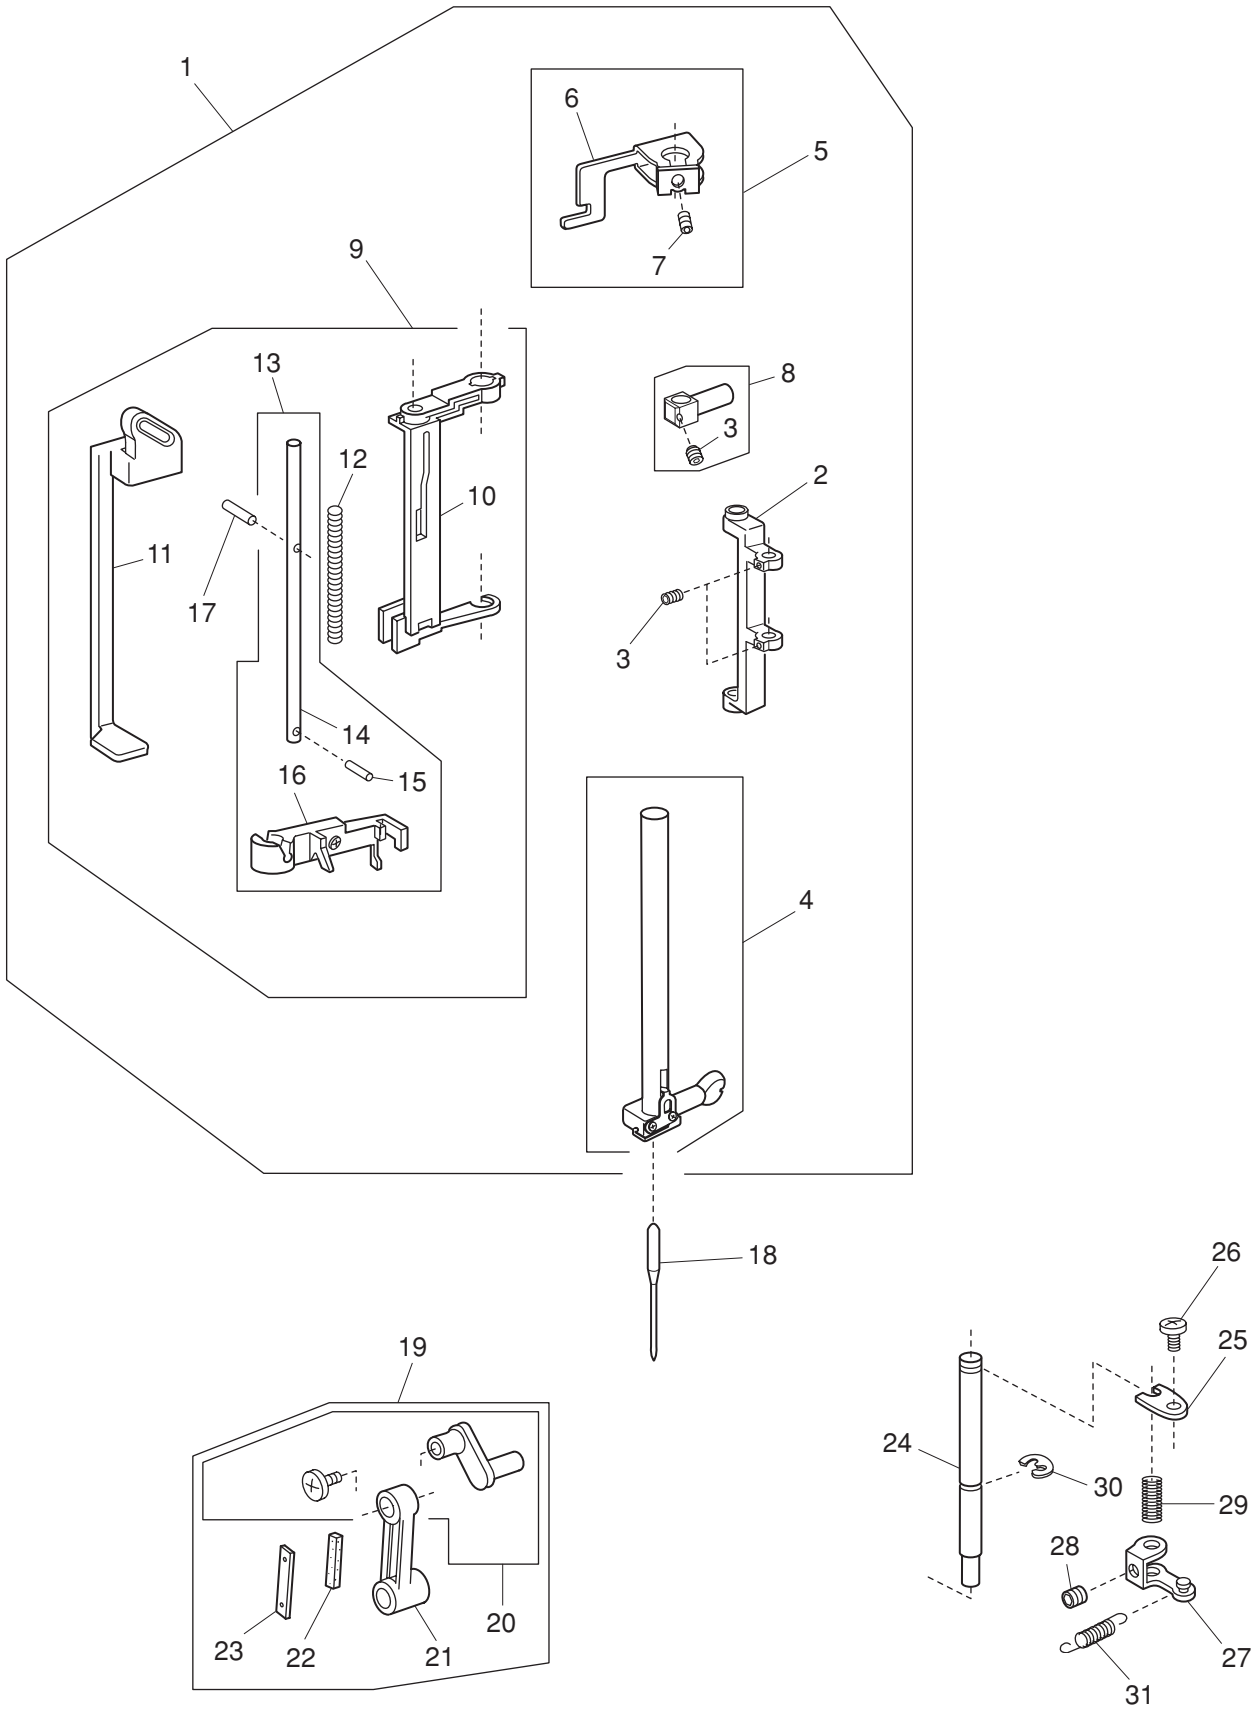

PARTS LIST

PARTS LIST

KEY NO.	PARTS NO.	DESCRIPTION
1	755627103	Needle bar supporter (unit)
2	751014006	Needle bar supporter
3	000111201	Hexagonal socket screw 4x4
4	751630015	Needle bar (unit)
5	807607019	Threader positioning setting plate (unit)
6	807018109	Threader positioning setting plate
7	000111902	Hexagonal socket screw 3x4
8	507521008	Needle bar connecting stud (unit)
9	659633008	Needle threader (unit)
10	755062001	Threader frame
11	853026011	Threader lever
12	755067006	Needle threader spring
13	755625008	Threader shaft (unit)
14	755066005	Threader shaft
15	000003508	Spring pin 2x8
16	755643002	Threader plate (unit)
17	000125105	Guide pin E-2x16-CH
18	102408089	Needle
19	846615000	Needle bar crank rod (unit)
20	652512009	Needle bar crank pin (unit)
21	650039001	Needle bar crank rod
22	650040005	Felt
23	650041006	Spring
24	650033005	Supporter shaft
25	650034006	Supporter shaft stopper plate
26	000101404	Setscrew 4x6
27	650035007	Zigzag width arm
28	000111108	Hexagonal socket screw 4x6
29	650036008	Supporter shaft spring
30	000001609	Snap ring E-5
31	507094007	Needle bar supporter spring