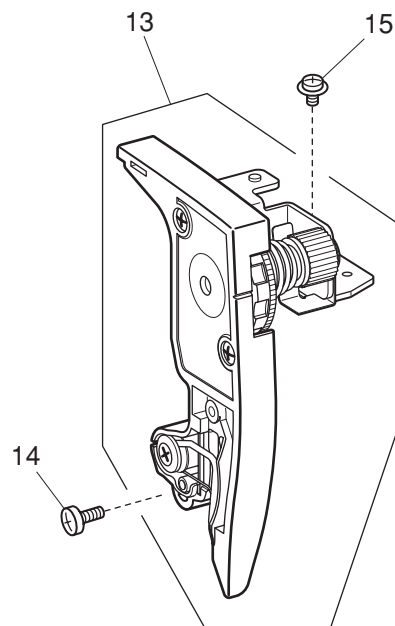

PARTS LIST

PARTS LIST

KEY NO.	PARTS NO.	DESCRIPTION
1	507615000	Front bracket (unit)
2	507007117	Front bracket
3	501009007	Presser foot pressure adjusting plate
4	000002105	Snap ring E-3
5	000081005	Setscrew 4x8
6	755074006	Threader guide plate
7	000103509	Setscrew 4x10
8	507607009	Presser foot pressure dial (unit)
9	501008109	Dial set plate
10	507008004	Presser foot pressure dial
11	000014007	Snap ring CS-4
12	000106203	Setscrew 3.5x4
13	507525002	Thread tension (unit)
14	000101703	Setscrew 4x12
15	000115205	Setscrew TP 4x6
16	507638009	Thread tension release arm (unit)
17	752055002	Thread tension release arm base
18	751215009	Thread tension release arm
19	752056003	Thread tension release spring