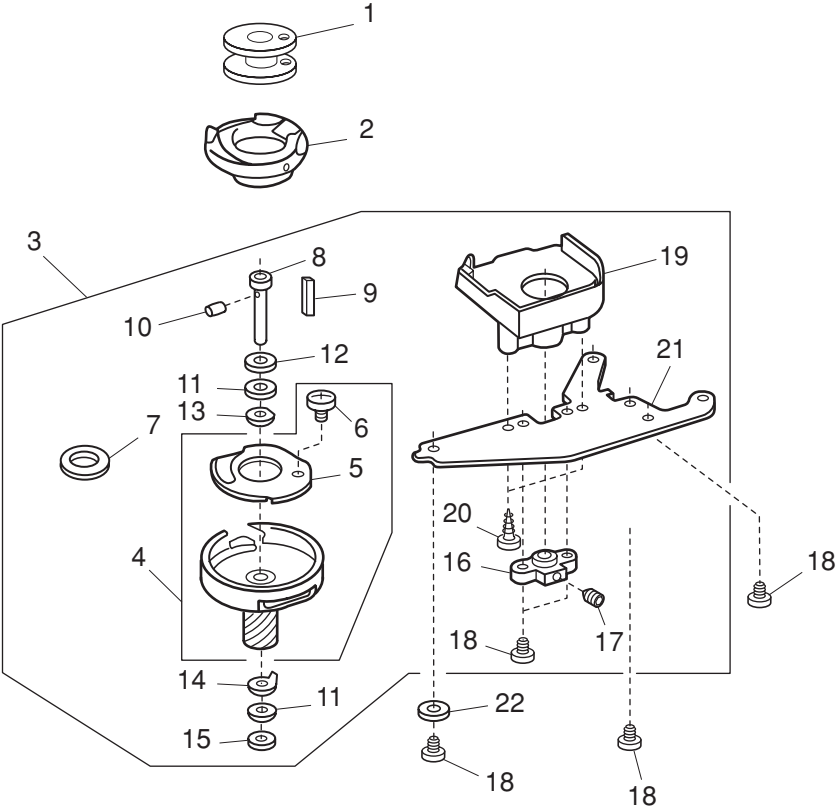

PARTS LIST

PARTS LIST

KEY NO.	PARTS NO.	DESCRIPTION
1	102261103	Bobbin
2	627569106	Bobbin holder (unit)
3	660655011	Hook race (unit)
4	660536004	Hook body (unit)
5	508137006	Hook bottom plate
6	820374004	Setscrew 2x2.3
7	627190010	Magnet
8	820123006	Hook race shaft
9	820124007	Oil string (1)
10	820125008	Oil string (2)
11	000038409	Washer
12	508118001	Washer
13	508139008	Magnet set plate
14	627192001	Washer
15	625102008	Washer
16	650094004	Hook race shaft base
17	000111304	Hexagonal socket screw 5x5
18	000081005	Setscrew 4x8
19	827040009	Cover
20	000107204	Setscrew 3x12 (B)
21	823106002	Hook race set plate
22	000070506	Washer 4