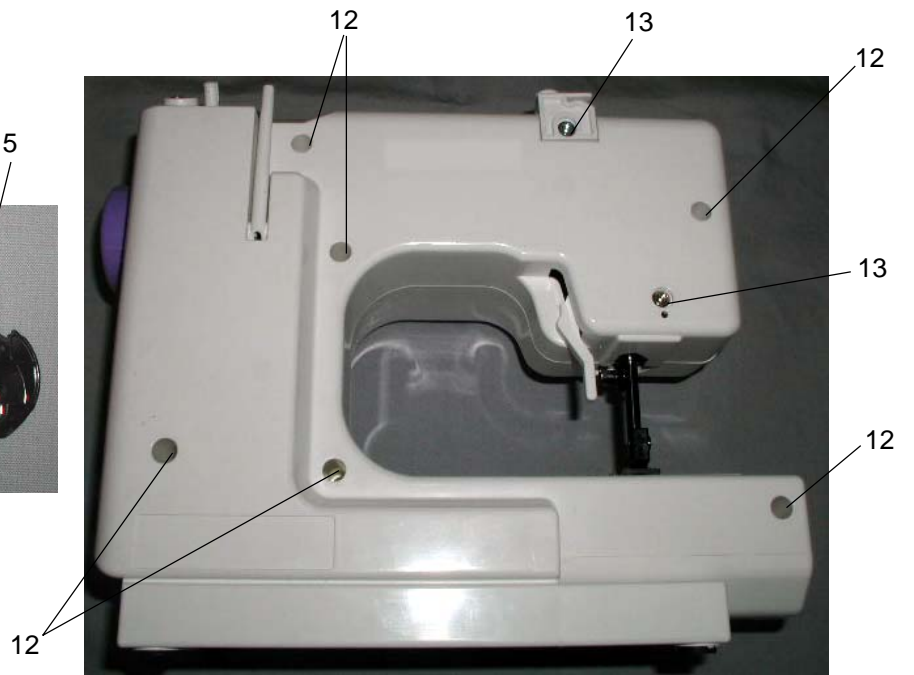

PARTS LIST

| Ref. | Part No. | Description |
|------|-----------|------------------------------------|
| 1 | 525084103 | Face cover (Sew Petite & Sew Mini) |
| | 525084608 | Face cover (Blossom) |
| 2 | 525623007 | Front cover unit (Sew Petite) Blue |
| | 525623100 | Front cover unit (Mini) Red |
| | 525623409 | Front cover unit (Blossom) |
| 3 | 525073109 | Selector dial (Sew Petite) Blue |
| | 525073202 | Selector dial (Mini) Red |
| | 525073408 | Selector dial (Blossom) |
| 4 | 525617008 | Needle plate unit |
| 5 | 525618009 | Bobbin holder unit |
| 6 | 525603001 | Thread guide unit |
| 7 | 000149312 | Set screw 3 x 8 |
| 8 | 639003001 | Spool pin |
| 9 | 525094003 | Sticker |
| 10 | 735016307 | Bobbin winder stopper |
| 11 | 000101828 | Set screw 4 x 16 |
| 12 | 000161309 | Set screw 3 x 12 (b) |
| 13 | 000115201 | Set screw 3 x 8 |