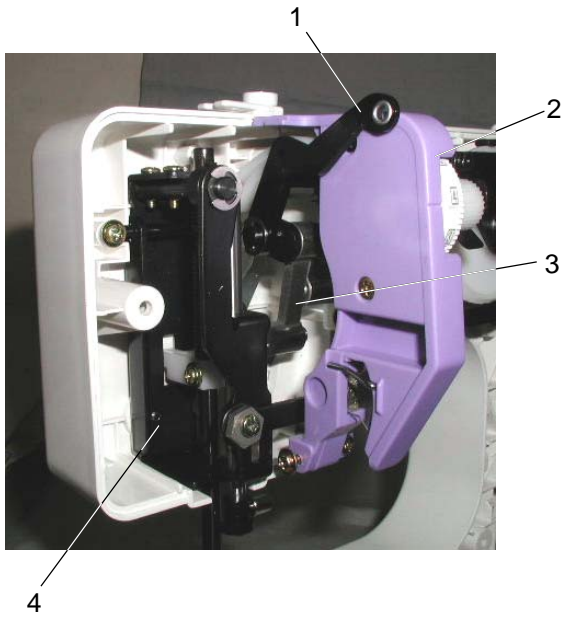

PARTS LIST

| Ref. | Part No. | Description |
|------|-----------|------------------------------------|
| 1 | 525084103 | Face cover (Sew Petite & Sew Mini) |
| | 525084608 | Face cover (Blossom) |
| 2 | 525623007 | Front cover unit (Sew Petite) Blue |
| | 525623100 | Front cover unit (Mini) Red |
| | 525623409 | Front cover unit (Blossom) |
| 3 | 525073109 | Selector dial (Sew Petite) Blue |
| | 525073202 | Selector dial (Mini) Red |
| | 525073408 | Selector dial (Blossom) |
| 4 | 525617008 | Needle plate unit |
| 5 | 525618009 | Bobbin holder unit |
| 6 | 525603001 | Thread guide unit |
| 7 | 000149312 | Set screw 3 x 8 |
| 8 | 639003001 | Spool pin |
| 9 | 525094003 | Sticker |
| 10 | 735016307 | Bobbin winder stopper |
| 11 | 000101828 | Set screw 4 x 16 |
| 12 | 000161309 | Set screw 3 x 12 (b) |
| 13 | 000115201 | Set screw 3 x 8 |