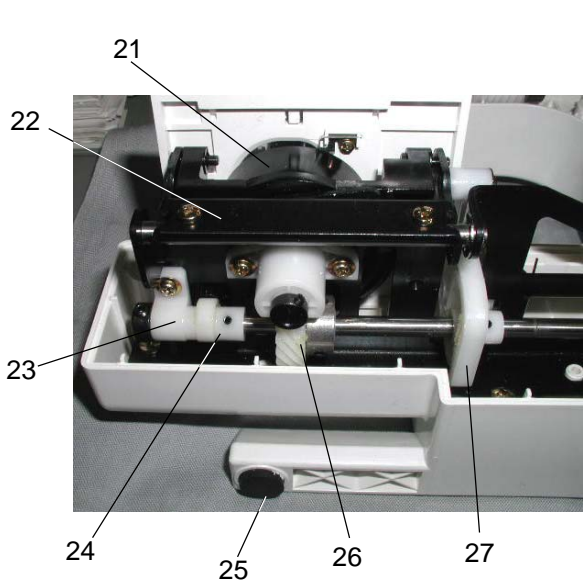

PARTS LIST

| Ref. | Part No. | Description |
|------|-----------|------------------------------------|
| 1 | 525084103 | Face cover (Sew Petite & Sew Mini) |
| | 525084608 | Face cover (Blossom) |
| 2 | 525623007 | Front cover unit (Sew Petite) Blue |
| | 525623100 | Front cover unit (Mini) Red |
| | 525623409 | Front cover unit (Blossom) |
| 3 | 525073109 | Selector dial (Sew Petite) Blue |
| | 525073202 | Selector dial (Mini) Red |
| | 525073408 | Selector dial (Blossom) |
| 4 | 525617008 | Needle plate unit |
| 5 | 525618009 | Bobbin holder unit |
| 6 | 525603001 | Thread guide unit |
| 7 | 000149312 | Set screw 3 x 8 |
| 8 | 639003001 | Spool pin |
| 9 | 525094003 | Sticker |
| 10 | 735016307 | Bobbin winder stopper |
| 11 | 000101828 | Set screw 4 x 16 |
| 12 | 000161309 | Set screw 3 x 12 (b) |
| 13 | 000115201 | Set screw 3 x 8 |