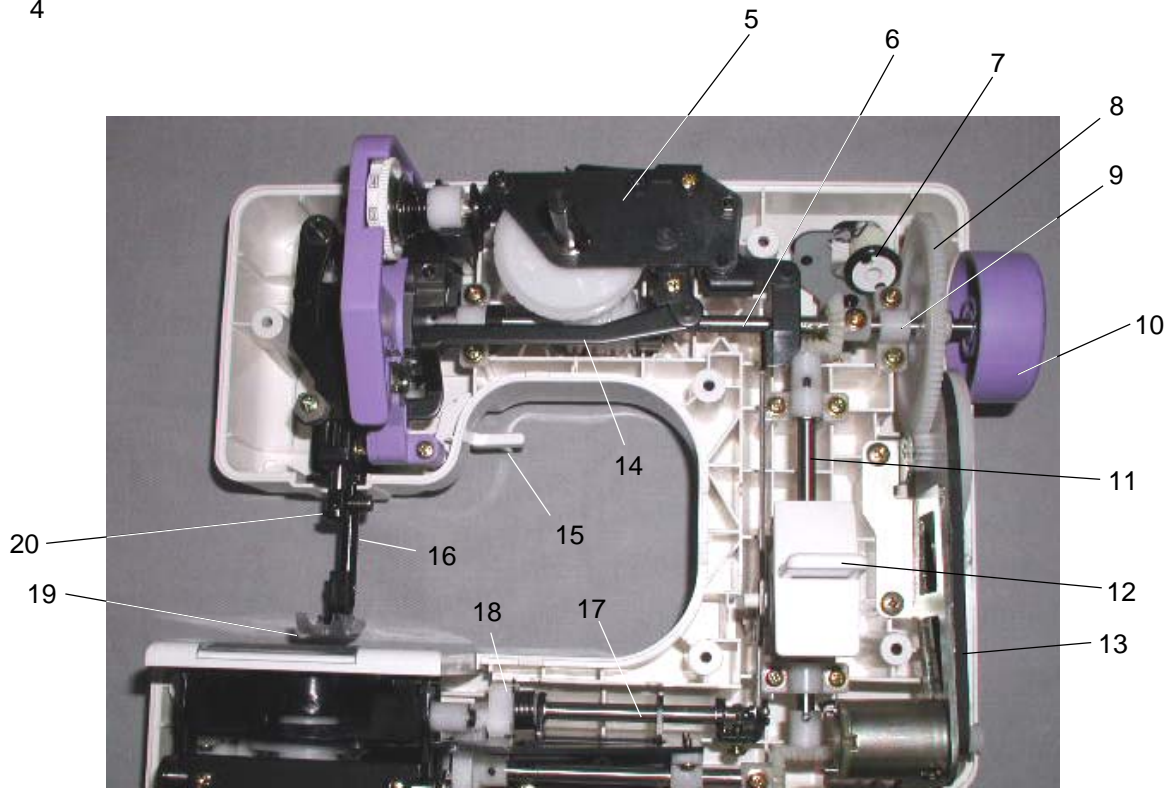

PARTS LIST

| Ref. | Part No. | Description |
|------|-----------|------------------------------------|
| 1 | 525084103 | Face cover (Sew Petite & Sew Mini) |
| | 525084608 | Face cover (Blossom) |
| 2 | 525623007 | Front cover unit (Sew Petite) Blue |
| | 525623100 | Front cover unit (Mini) Red |
| | 525623409 | Front cover unit (Blossom) |
| 3 | 525073109 | Selector dial (Sew Petite) Blue |
| | 525073202 | Selector dial (Mini) Red |
| | 525073408 | Selector dial (Blossom) |
| 4 | 525617008 | Needle plate unit |
| 5 | 525618009 | Bobbin holder unit |
| 6 | 525603001 | Thread guide unit |
| 7 | 000149312 | Set screw 3 x 8 |
| 8 | 639003001 | Spool pin |
| 9 | 525094003 | Sticker |
| 10 | 735016307 | Bobbin winder stopper |
| 11 | 000101828 | Set screw 4 x 16 |
| 12 | 000161309 | Set screw 3 x 12 (b) |
| 13 | 000115201 | Set screw 3 x 8 |