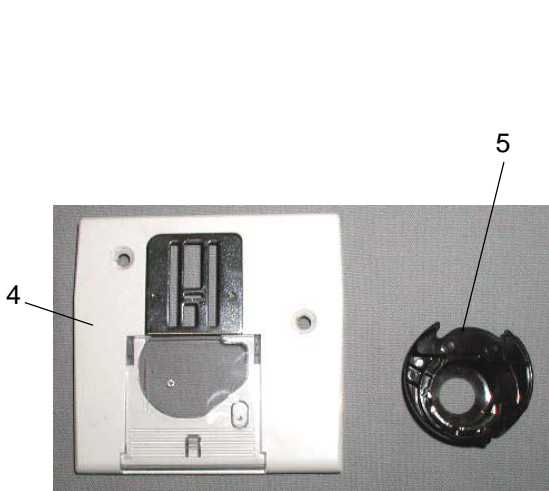

PARTS LIST

| Ref. | Part No. | Description |
|------|-----------|------------------------------------|
| 1 | 525084103 | Face cover (Sew Petite & Sew Mini) |
| | 525084608 | Face cover (Blossom) |
| 2 | 525623007 | Front cover unit (Sew Petite) Blue |
| | 525623100 | Front cover unit (Mini) Red |
| | 525623409 | Front cover unit (Blossom) |
| 3 | 525073109 | Selector dial (Sew Petite) Blue |
| | 525073202 | Selector dial (Mini) Red |
| | 525073408 | Selector dial (Blossom) |
| 4 | 525617008 | Needle plate unit |
| 5 | 525618009 | Bobbin holder unit |
| 6 | 525603001 | Thread guide unit |
| 7 | 000149312 | Set screw 3 x 8 |
| 8 | 639003001 | Spool pin |
| 9 | 525094003 | Sticker |
| 10 | 735016307 | Bobbin winder stopper |
| 11 | 000101828 | Set screw 4 x 16 |
| 12 | 000161309 | Set screw 3 x 12 (b) |
| 13 | 000115201 | Set screw 3 x 8 |