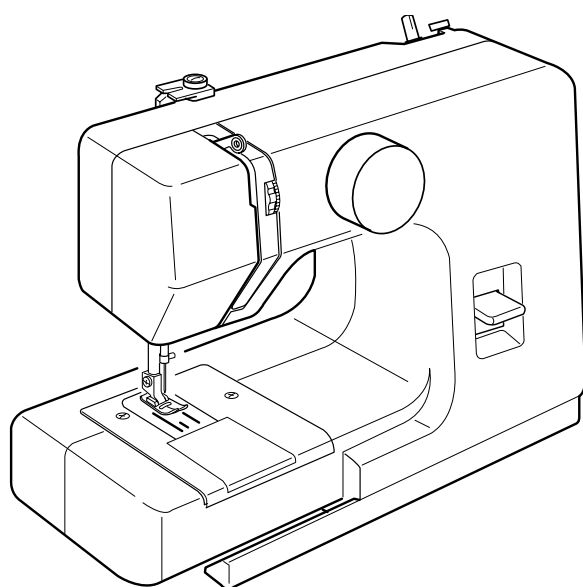

PARTS LIST

| Ref. | Part No. | Description |
|------|-----------|------------------------------------|
| 1 | 525084103 | Face cover (Sew Petite & Sew Mini) |
| | 525084608 | Face cover (Blossom) |
| 2 | 525623007 | Front cover unit (Sew Petite) Blue |
| | 525623100 | Front cover unit (Mini) Red |
| | 525623409 | Front cover unit (Blossom) |
| 3 | 525073109 | Selector dial (Sew Petite) Blue |
| | 525073202 | Selector dial (Mini) Red |
| | 525073408 | Selector dial (Blossom) |
| 4 | 525617008 | Needle plate unit |
| 5 | 525618009 | Bobbin holder unit |
| 6 | 525603001 | Thread guide unit |
| 7 | 000149312 | Set screw 3 x 8 |
| 8 | 639003001 | Spool pin |
| 9 | 525094003 | Sticker |
| 10 | 735016307 | Bobbin winder stopper |
| 11 | 000101828 | Set screw 4 x 16 |
| 12 | 000161309 | Set screw 3 x 12 (b) |
| 13 | 000115201 | Set screw 3 x 8 |