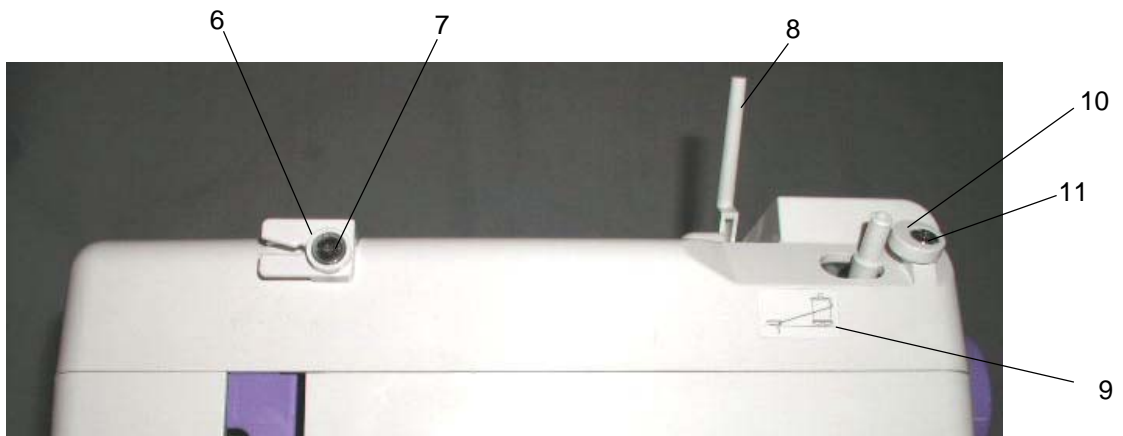

PARTS LIST

| Ref. | Part No. | Description |
|------|-----------|------------------------------------|
| 1 | 525084103 | Face cover (Sew Petite & Sew Mini) |
| | 525084608 | Face cover (Blossom) |
| 2 | 525623007 | Front cover unit (Sew Petite) Blue |
| | 525623100 | Front cover unit (Mini) Red |
| | 525623409 | Front cover unit (Blossom) |
| 3 | 525073109 | Selector dial (Sew Petite) Blue |
| | 525073202 | Selector dial (Mini) Red |
| | 525073408 | Selector dial (Blossom) |
| 4 | 525617008 | Needle plate unit |
| 5 | 525618009 | Bobbin holder unit |
| 6 | 525603001 | Thread guide unit |
| 7 | 000149312 | Set screw 3 x 8 |
| 8 | 639003001 | Spool pin |
| 9 | 525094003 | Sticker |
| 10 | 735016307 | Bobbin winder stopper |
| 11 | 000101828 | Set screw 4 x 16 |
| 12 | 000161309 | Set screw 3 x 12 (b) |
| 13 | 000115201 | Set screw 3 x 8 |