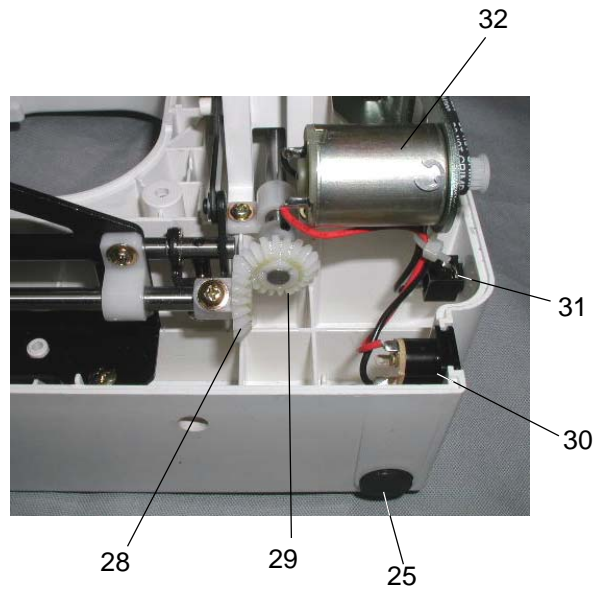

| Ref. | Part No. | Description |
|------|-----------|---|
| 1 | 525608006 | Thread take up lever unit |
| 2 | 525502102 | Thread tension regulator unit (Sew Petite) Blue |
| | 525502205 | Thread tension regulator unit (Mini) Red |
| | 525502308 | Thread tension regulator unit (Blossom) |
| 3 | 525028006 | Needle bar crank rod |
| 4 | 525604002 | Presser base plate unit |
| 5 | 525619000 | Cam block unit |
| 6 | 525609007 | Upper shaft unit (Sew Petite) Blue |
| | 525609100 | Upper shaft unit (Mini) Red |
| | 525609306 | Upper shaft unit (Blossom) |
| 7 | 525624008 | Bobbin winder base unit |
| 8 | 525081007 | Gear |
| 9 | 525031002 | Bearing |
| 10 | 525035109 | Hand wheel (Sew Petite & Sew Mini) |
| | 525035305 | Hand wheel (Blossom) |
| 11 | 525610001 | Vertical shaft unit |
| 12 | 525074007 | R lever |
| 13 | 525082008 | Belt 290 |
| 14 | 525071004 | Zigzag rod |
| 15 | 525002004 | Presser foot lifter |
| 16 | 525013008 | Presser bar |
| 17 | 525615006 | Feed shaft unit |
| 18 | 525054001 | Feed regulator unit |
| 19 | 525501008 | Presser foot unit |
| 20 | 525606004 | Needle bar unit |
| 21 | 525612003 | Hook unit |
| 22 | 525614005 | Feed base unit |
| 23 | 525046000 | Lower shaft bearing |
| 24 | 525045009 | Feed lifting cam |
| 25 | 525010005 | Base rubber |
| 26 | 525044008 | Lower shaft gear |
| 27 | 525052009 | Feed forked rod |
| 28 | 525033004 | Gear a |
| 29 | 525037008 | Gear b |
| 30 | 525504001 | Power supply jack |
| 31 | 525505002 | Foot switch jack unit |
| 32 | 525621005 | DC motor |