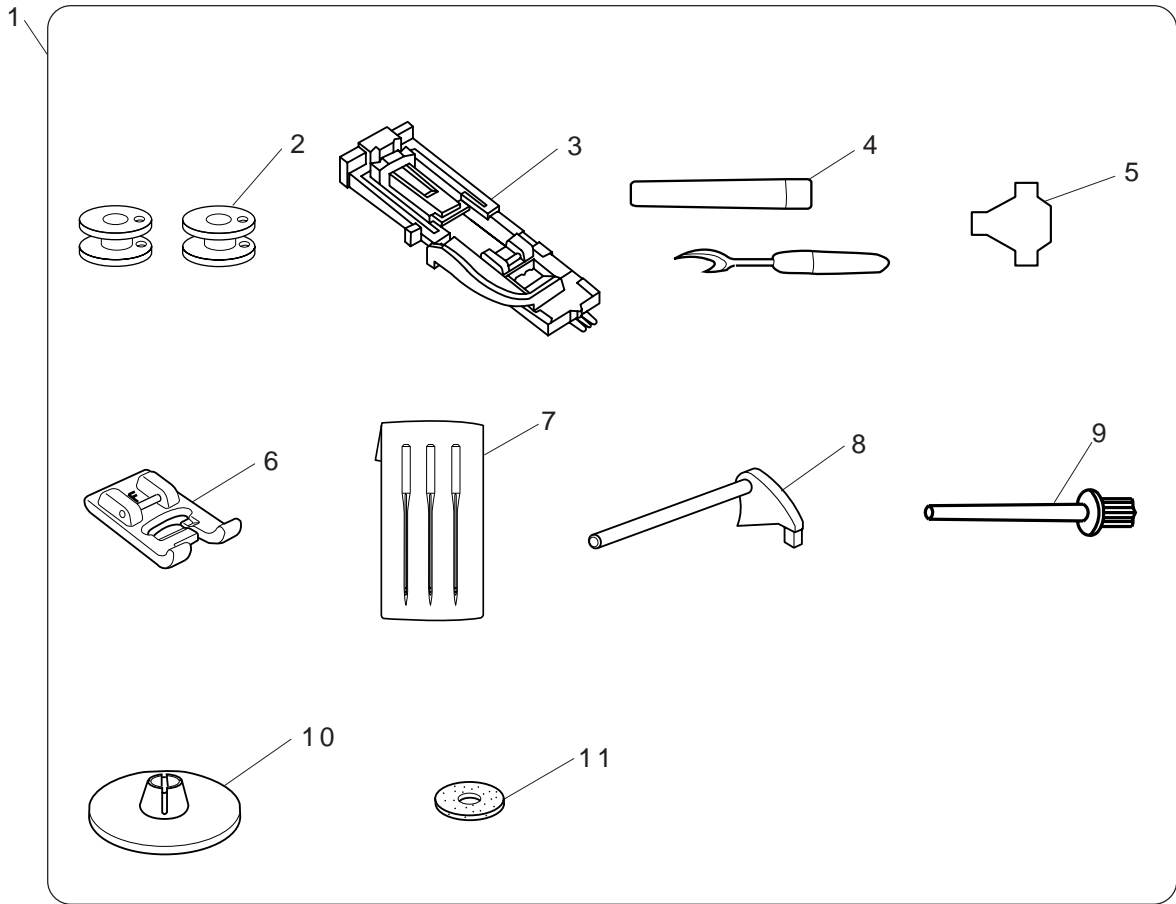

NO.	PART NO.	DESCRIPTION
1	806870001	Accessory unit
2	102261000	Bobbin
3	753801004	Buttonhole foot
4	647808009	Seam ripper unit
5	653802002	Screwdriver
6	822804129	Satin stitch foot
7	639804000	Needle set
8	660005009	Spool pin
9	625031500	Spool pin (2)
10	822020503	Spool holder (large)
11	102403109	Felt
12	653524100	Power supply cord (JAI)
	830314018	Power supply cord (JA)
	830377008	Power supply cord (JUK)
	830335004	Power supply cord (230V)
13	033570318	Foot controller
14	806800011	Instruction book (ENG)
	806800033	Instruction book (ENG/SPA/FRE)
	806800055	Instruction book (DUT/FRE/GER)
	806800077	Instruction book (SWE/NOR/DAN)
	806800099	Instruction book (ITA)
	806800114	Instruction book (FIN)