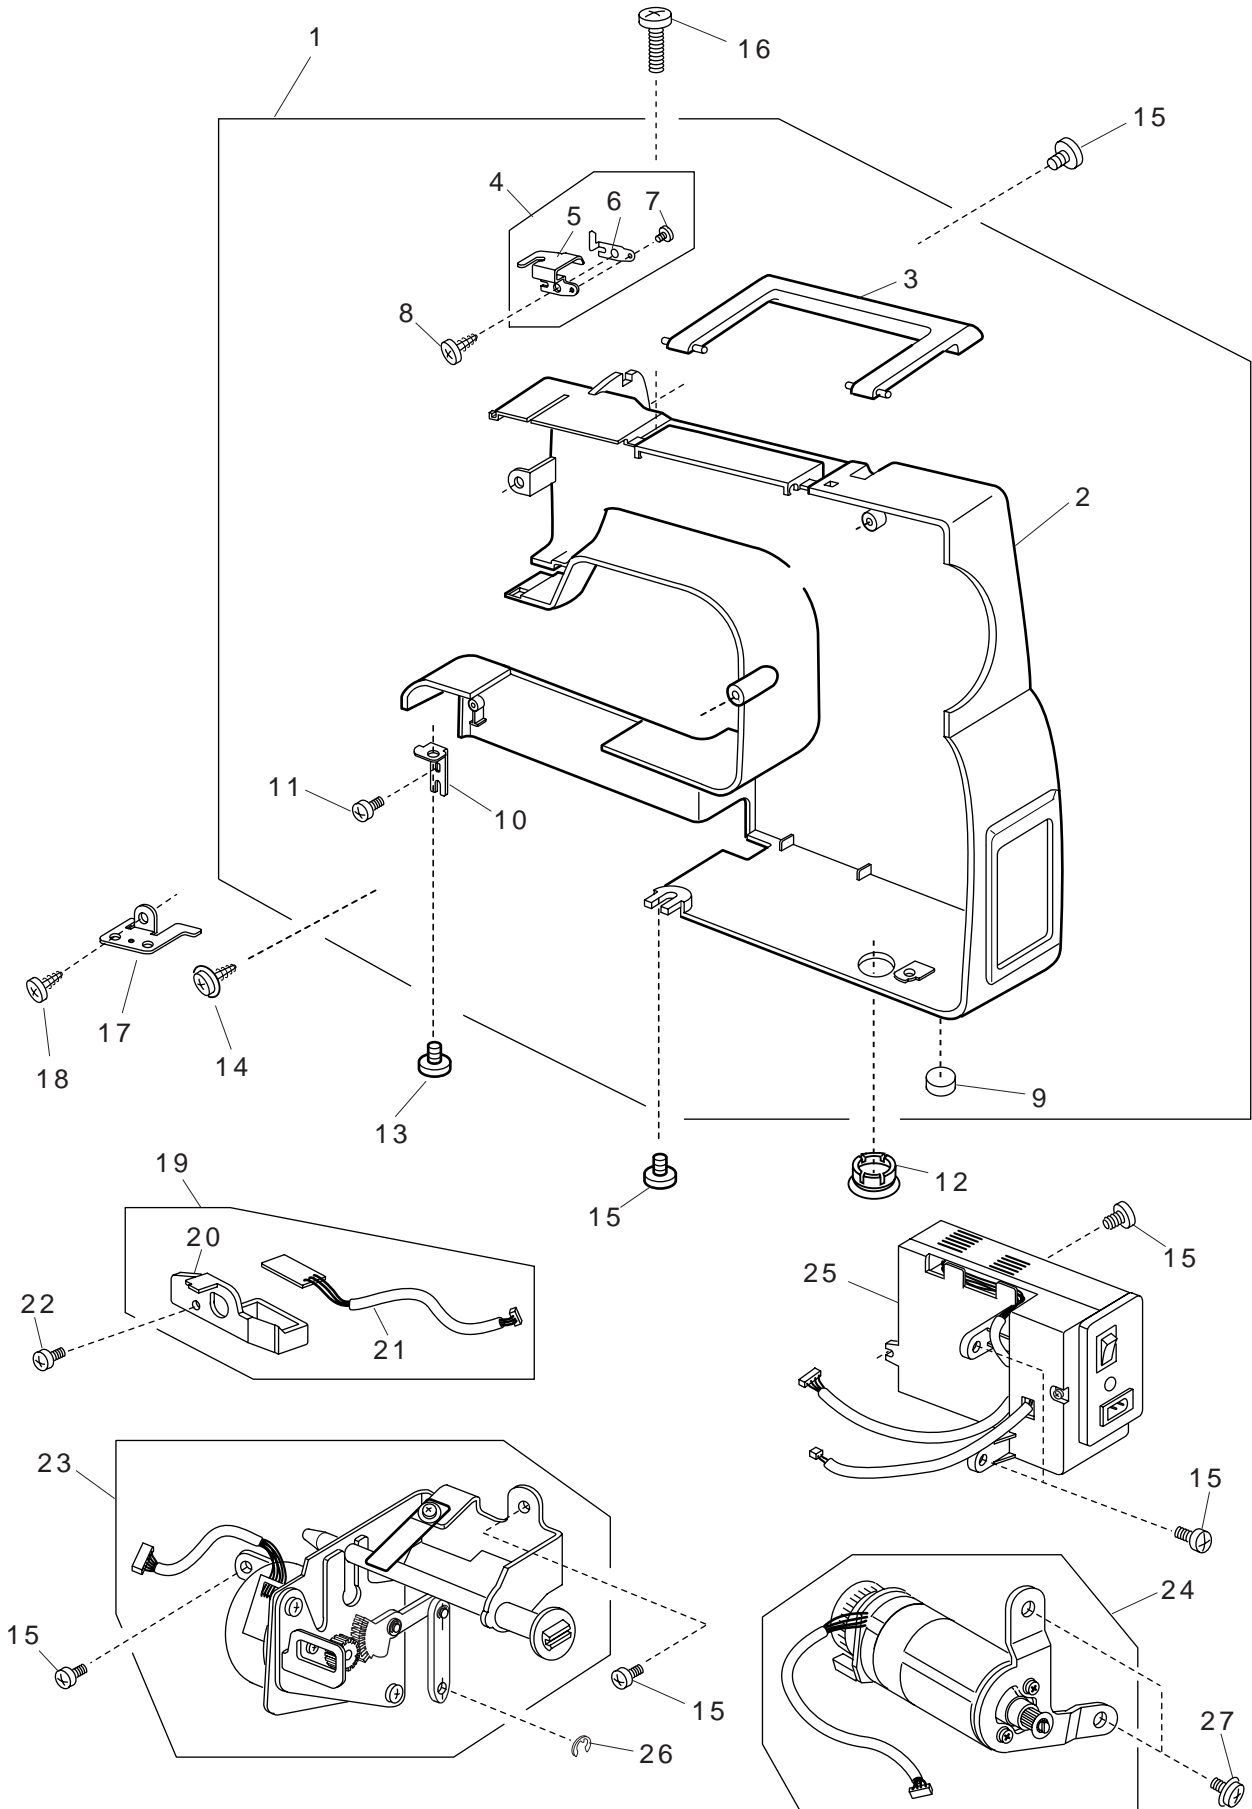

PARTS LIST

JP720

NO.	PART NO.	DESCRIPTION
1	806601009	Rear cover unit
2	806001106	Rear cover
3	661010000	Handle
4	660618001	Thread guide unit
5	660046002	Thread guide
6	660047003	Spring
7	820374004	Setscrew 2 × 2.3
8	000107905	Setscrew 3 × 6 (B)
9	806002004	Rubber foot
10	827006003	Rear cover set plate
11	000161103	Setscrew 3 × 6 (B)
12	733003202	Cap
13	000081119	Setscrew 4 × 6
14	000149507	Setscrew 3 × 12
15	000081005	Setscrew 4 × 8
16	000103510	Setscrew 4 × 10
17	661012002	Handle set plate
18	000198604	Setscrew 4 × 14 (B)
19	806610001	Printed circuit board L unit
20	806032003	L board cover
21	806506003	Printed circuit board L unit
22	000115607	Setscrew 4 × 8
23	806605003	Stepping moter (Feed) unit
24	806611002	Driving motor unit
25	806505002	Switching regulator unit (120V)
	806505105	Switching regulator unit (220V ~ 240V)
26	000002105	Snap ring E-3
27	000115504	Setscrew 5 × 10

NO.	PART NO.	DESCRIPTION
1	806602000	Face cover unit
2	806004109	Face cover
3	661609002	Bed cover unit
4	000105419	Setscrew 4 × 20
5	751603307	Needle plate unit
6	653179209	Needle plate
7	654078004	Bobbin holder set plate
8	820373003	Setscrew 2 × 3
9	832235010	Hook cover set plate (Left)
10	825015010	Hook cover set plate (Right)
11	825016000	Hook cover release button
12	825017001	Hook cover release button spring
13	820374004	Setscrew 2 × 2.3
14	750036012	Hook cover plate
15	681009101	Setscrew
16	827011001	Reverse stopper
17	810220003	Setscrew
18	627567001	Stopper unit
19	000122504	Pin D3 × 10CH
20	660006033	Bed cover
21	000101703	Setscrew 4 × 12
22	000120203	Setscrew 3 × 8 (B)
23	000121905	Setscrew 4 × 12 (B)
24	739064003	Rubber foot base
25	806003005	Extension table unit
26	840602006	Thread cutter unit
27	753005000	Drop feed lever
28	000013903	Snap ring CS-5
29	000122700	Pin D2.5 × 6-LC