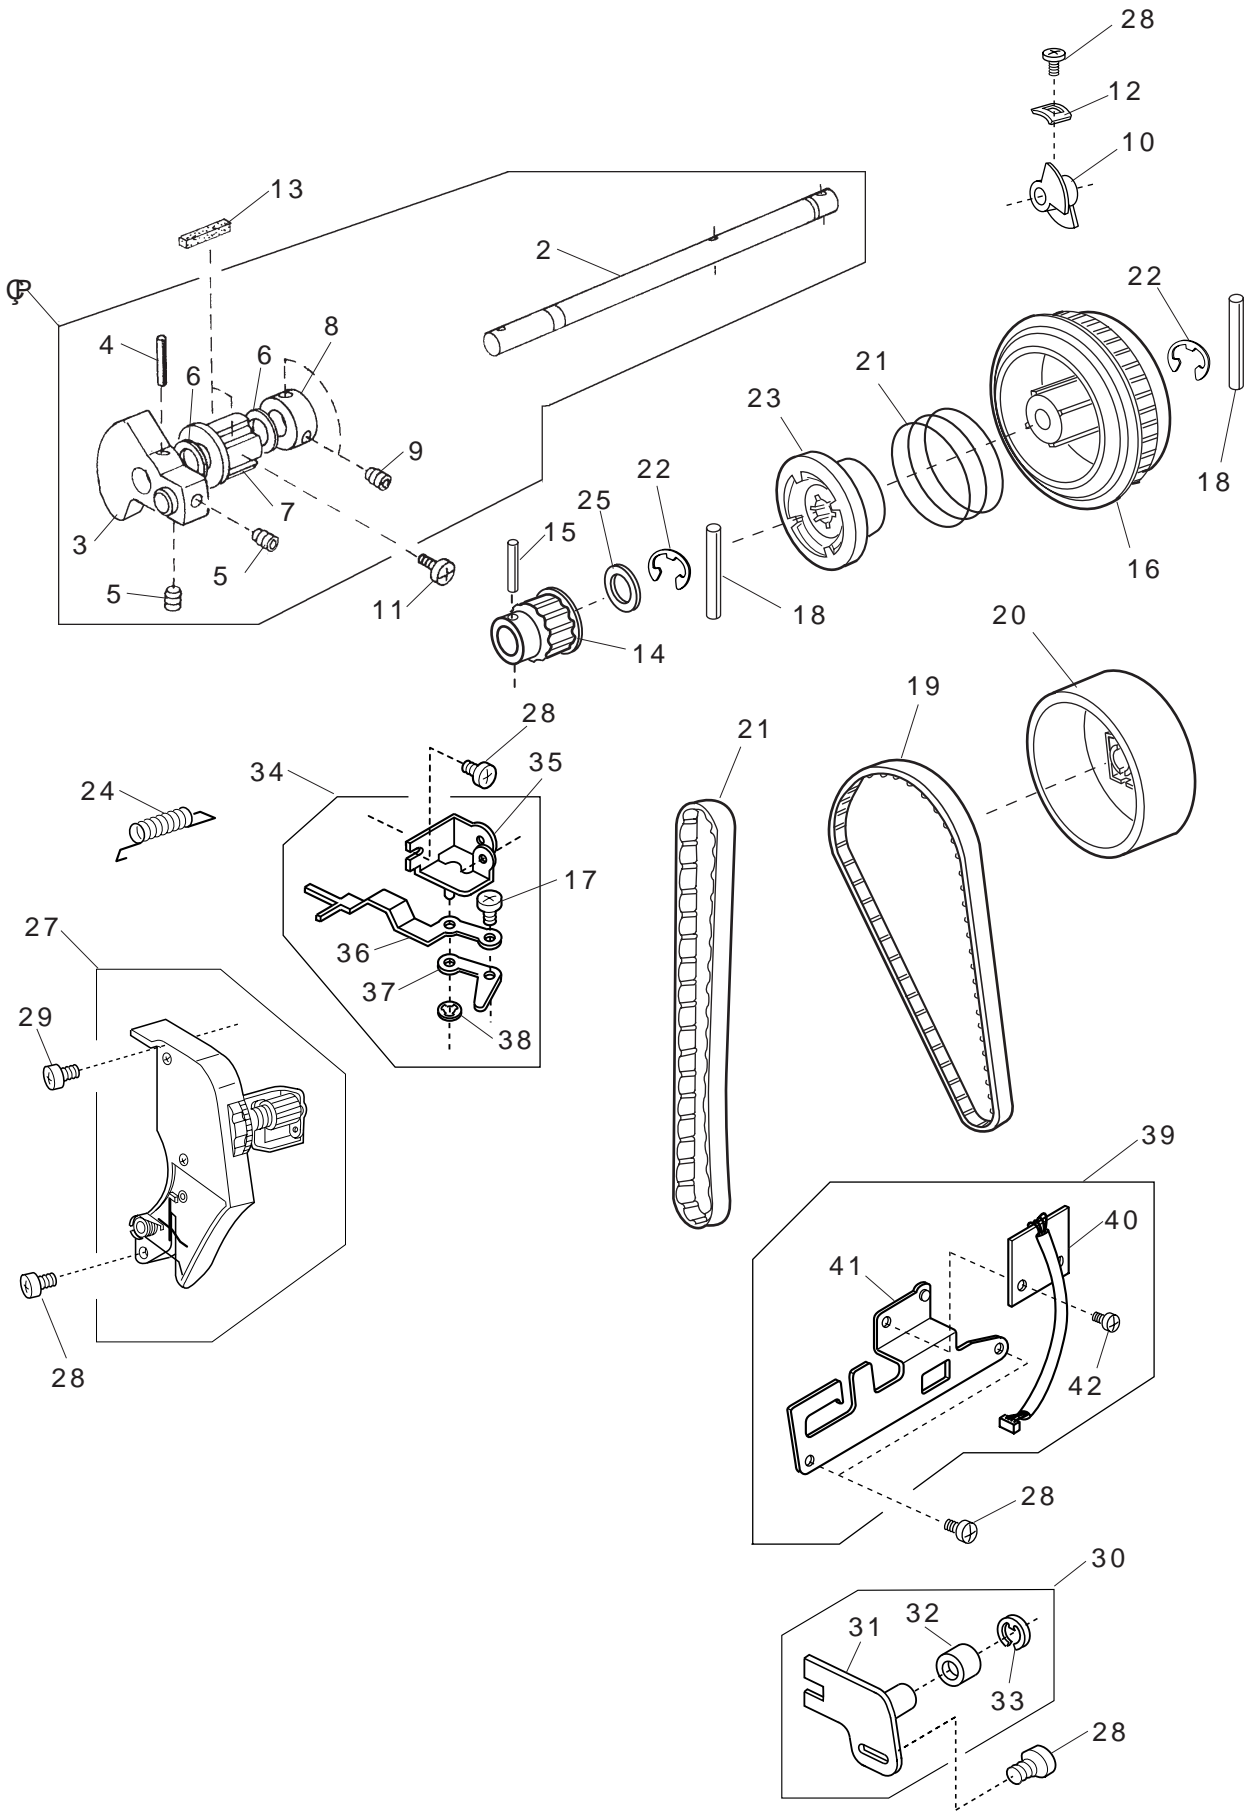

Jem platinum 720

NO.	PART NO.	DESCRIPTION
1	661616105	Upper shaft unit
2	661022108	Upper shaft
3	660016003	Thread take up lever crank
4	000021708	Spring pin 4 × 22
5	000110901	Hexagonal socket screw 5 × 4
6	000036717	Washer FT102
7	829042007	Upper shaft bushing (Front)
8	639095000	Ring
9	000111304	Hexagonal socket screw 5 × 5
10	806010005	Upper shaft shield plate
11	000101301	Setscrew 5 × 10
12	820102009	Washer
13	731384008	Felt
14	660103008	Upper shaft timing gear
15	000020501	Spring pin 3 × 22
16	661019009	Belt wheel
17	000103808	Setscrew 3 × 5
18	000024206	Spring pin 3 × 30
19	653139023	Timing belt
20	844077008	Hand wheel
21	661024007	Clutch spring
22	000002909	Snap ring E-7
23	661020003	Clutch ring
24	639026000	Spring
25	639119001	Felt
26	660017015	Timing belt
27	806501008	Thread tension unit
28	000081005	Setscrew 4 × 8
29	810220003	Setscrew
30	660609009	Idler unit
31	660018005	Idler base
32	625217100	Idler
33	000002806	Snap ring E-6
34	661603006	Thread tension bracket unit
35	661004001	Thread tension bracket
36	639024008	Thread tension releasing arm
37	639025009	Adjusting arm
38	000013903	Snap ring CS-5
39	806609007	Upper shaft sensor unit
40	843505502	Circuit board P
41	806031002	Upper shaft sensor set plate
42	000101105	Setscrew 3 × 4