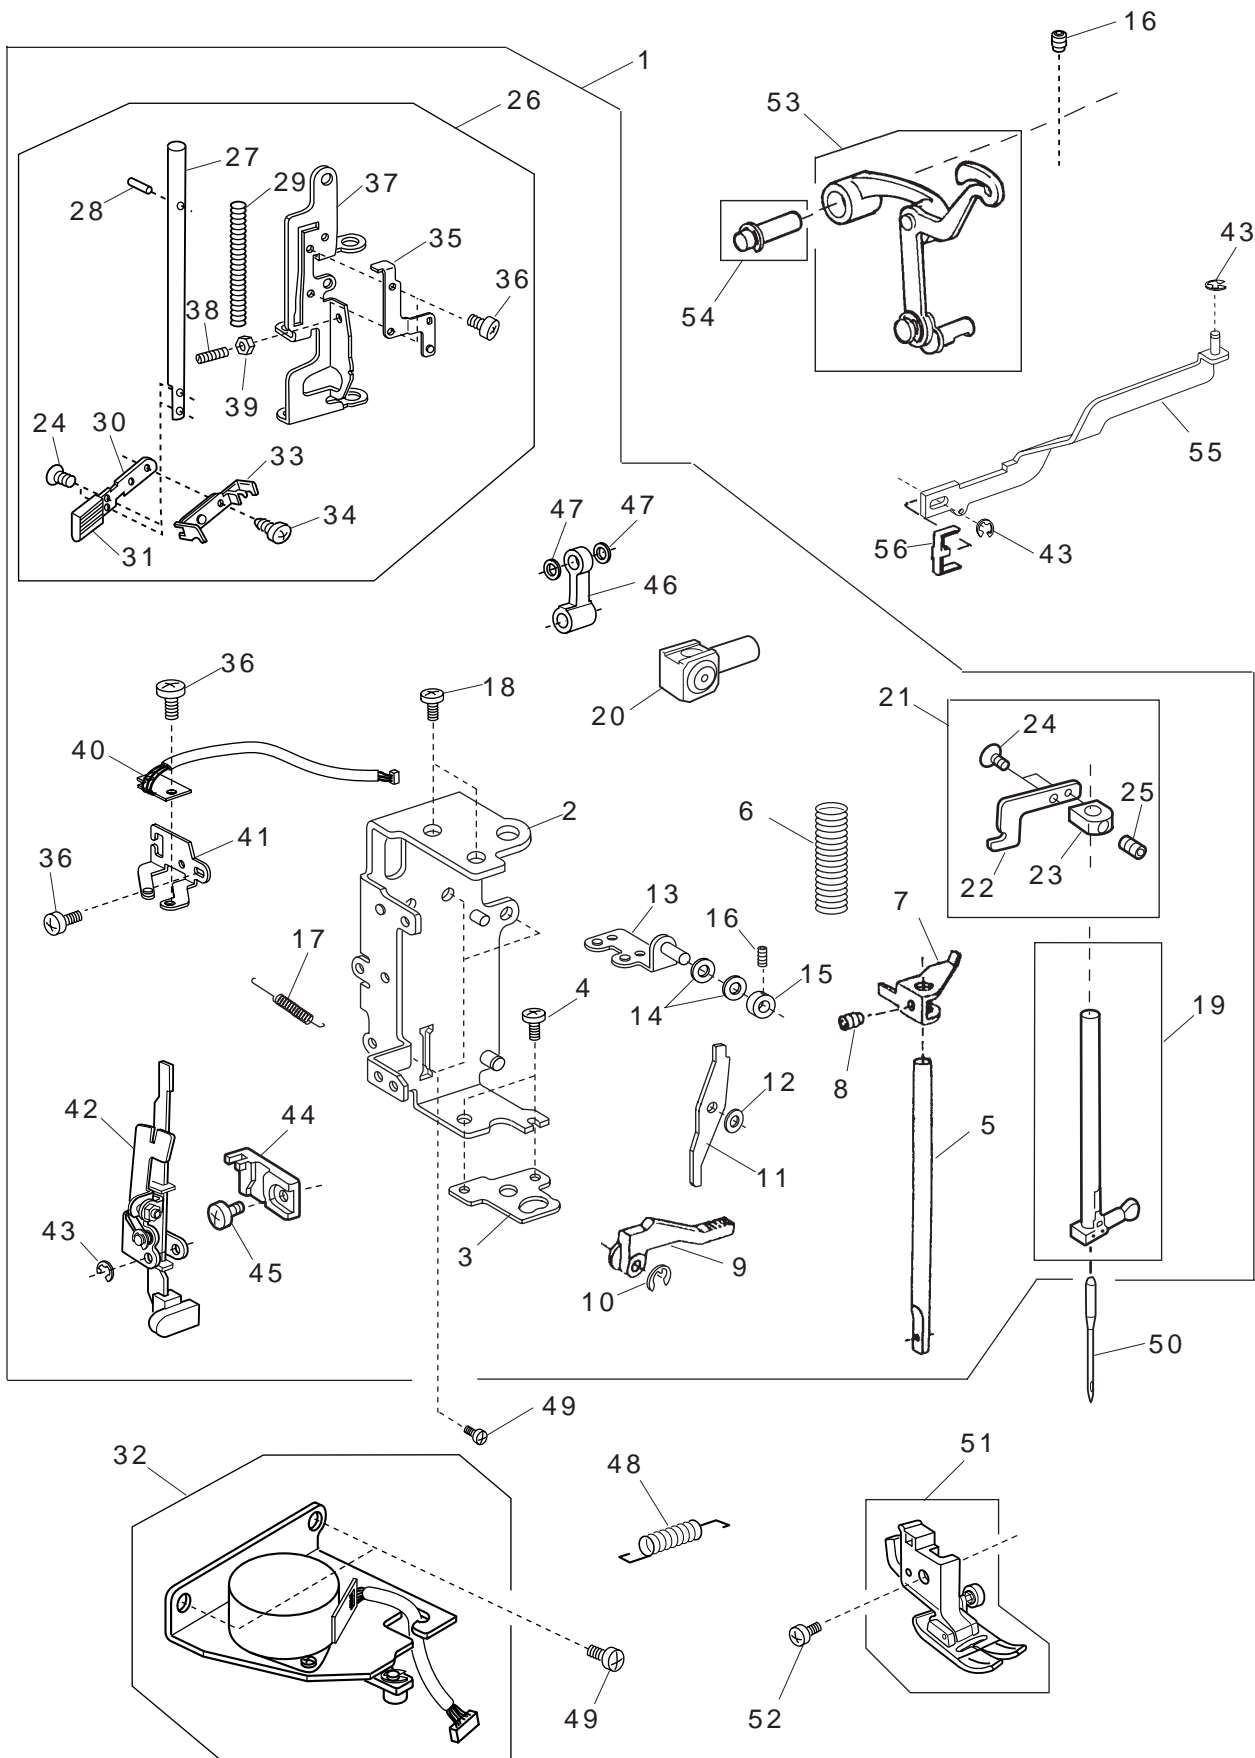

Jem platinum 720

NO.	PART NO.	DESCRIPTION
1	806603001	Presser bar plate unit
2	806005007	Presser bar plate unit
3	660105000	Needle drop positioning plate
4	000101507	Setscrew 3.5 × 5
5	660070005	Presser bar
6	735027002	Presser bar spring
7	735028003	Presser bar bracket
8	000111500	Hexagonal socket screw 4 × 8
9	735029004	Presser foot lifter
10	000001609	Snap ring E-5
11	639012003	Tension release lever
12	000013903	Snap ring CS-5
13	660068000	Supporter adjusting plate
14	000036500	Washer FT60
15	650136009	Ring
16	000111201	Hexagonal socket screw 4 × 4
17	639110002	Supporter spring (2)
18	000101404	Setscrew 4 × 6
19	660620109	Needle bar unit
20	301504001	Needle bar connection stud unit
21	734625106	Threader positioning plate unit
22	660052001	Threader positioning plate
23	734102009	Threader positioning holder
24	000097602	Setscrew 2 × 4
25	000111902	Hexagonal socket screw 3 × 4
26	660637109	Needle threader unit
27	660012009	Threader shaft
28	000122906	Pin E- 2 × 14
29	639125000	Threader spring
30	660069001	Threader lever
31	734097000	Threader lever knob
32	806607005	Stepping motor (Zigzag) unit
33	734515009	Needle threader plate (unit)
34	000105501	Setscrew 1.6 × 2.5
35	660065007	Zigzag rod guide
36	000101105	Setscrew 3 × 4
37	660064202	Needle bar supporter
38	648010009	Setscrew
39	000160102	Nut
40	843502200	Circuit board EI unit
41	806006008	Sensor bracket
42	843625303	BH lever unit
43	000002105	Snap ring E-3
44	830057010	BH lever guide
45	000103808	Setscrew 3 × 5
46	639016007	Needle bar crank rod
47	000036902	Washer FT80
48	806008000	Supporter spring
49	000081005	Setscrew 4 × 8
50	102408089	Needle HA1-14
51	755506002	Presser foot unit
52	660106001	Setscrew
53	660510013	Thread take-up lever unit
54	731511006	Thread take-up lever pin
55	806021009	Zigzag rod
56	639098003	Zigzag rod set plate