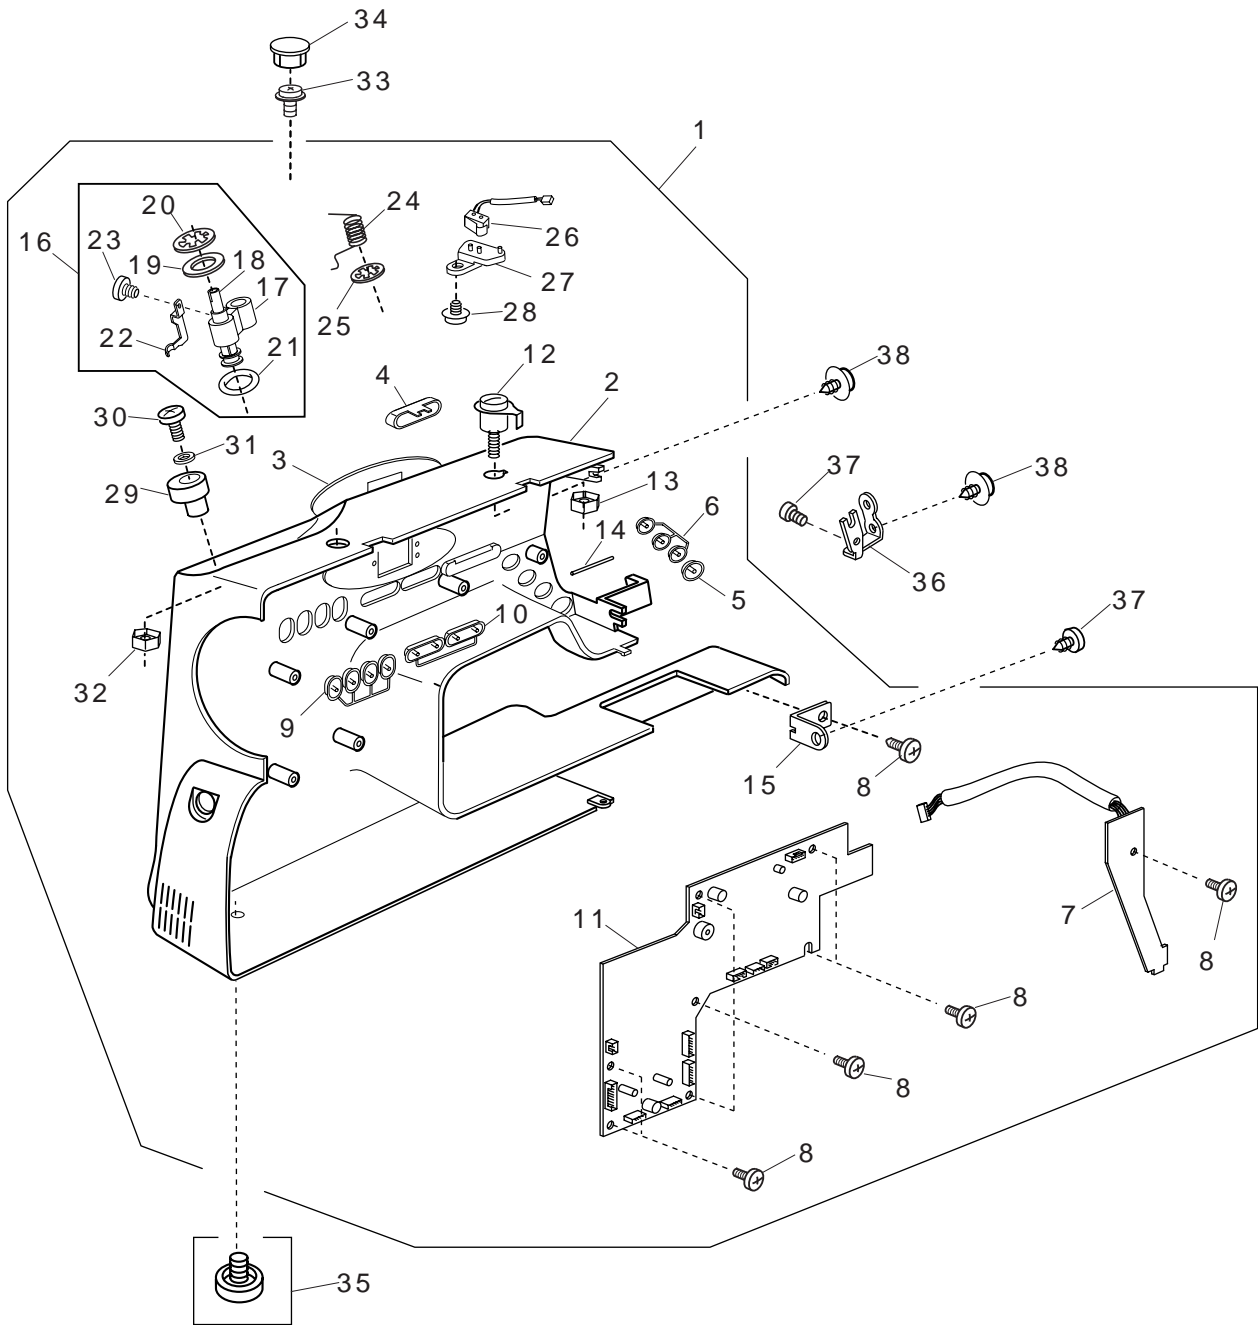

Jem platinum 720

NO.	PART NO.	DESCRIPTION
1	661616105	Upper shaft unit
2	661022108	Upper shaft
3	660016003	Thread take up lever crank
4	000021708	Spring pin 4 × 22
5	000110901	Hexagonal socket screw 5 × 4
6	000036717	Washer FT102
7	829042007	Upper shaft bushing (Front)
8	639095000	Ring
9	000111304	Hexagonal socket screw 5 × 5
10	806010005	Upper shaft shield plate
11	000101301	Setscrew 5 × 10
12	820102009	Washer
13	731384008	Felt
14	660103008	Upper shaft timing gear
15	000020501	Spring pin 3 × 22
16	661019009	Belt wheel
17	000103808	Setscrew 3 × 5
18	000024206	Spring pin 3 × 30
19	653139023	Timing belt
20	844077008	Hand wheel
21	661024007	Clutch spring
22	000002909	Snap ring E-7
23	661020003	Clutch ring
24	639026000	Spring
25	639119001	Felt
26	660017015	Timing belt
27	806501008	Thread tension unit
28	000081005	Setscrew 4 × 8
29	810220003	Setscrew
30	660609009	Idler unit
31	660018005	Idler base
32	625217100	Idler
33	000002806	Snap ring E-6
34	661603006	Thread tension bracket unit
35	661004001	Thread tension bracket
36	639024008	Thread tension releasing arm
37	639025009	Adjusting arm
38	000013903	Snap ring CS-5
39	806609007	Upper shaft sensor unit
40	843505502	Circuit board P
41	806031002	Upper shaft sensor set plate
42	000101105	Setscrew 3 × 4

NO.	PART NO.	DESCRIPTION
1	102261000	Bobbin
2	627569106	Bobbin holder unit
3	827614033	Hook unit
4	650623008	Hook race unit
5	627191000	Hook race bottom plate
6	820374004	Setscrew 2 x 2.3
7	627190010	Hook race magnet
8	820123006	Hook shaft
9	820124007	Oil wick (1)
10	820125008	Oil wick (2)
11	000038409	Washer
12	627192001	Hook shaft washer
13	625102008	Washer
14	000111304	Hexagonal socket screw 5 x 5
15	650094004	Hook shaft base
16	000081005	Setscrew 4 x 8
17	827040009	Hook race cover
18	000107204	Setscrew 3 x 12 (B)
19	823106002	Hook bracket
20	000070506	Plain washer