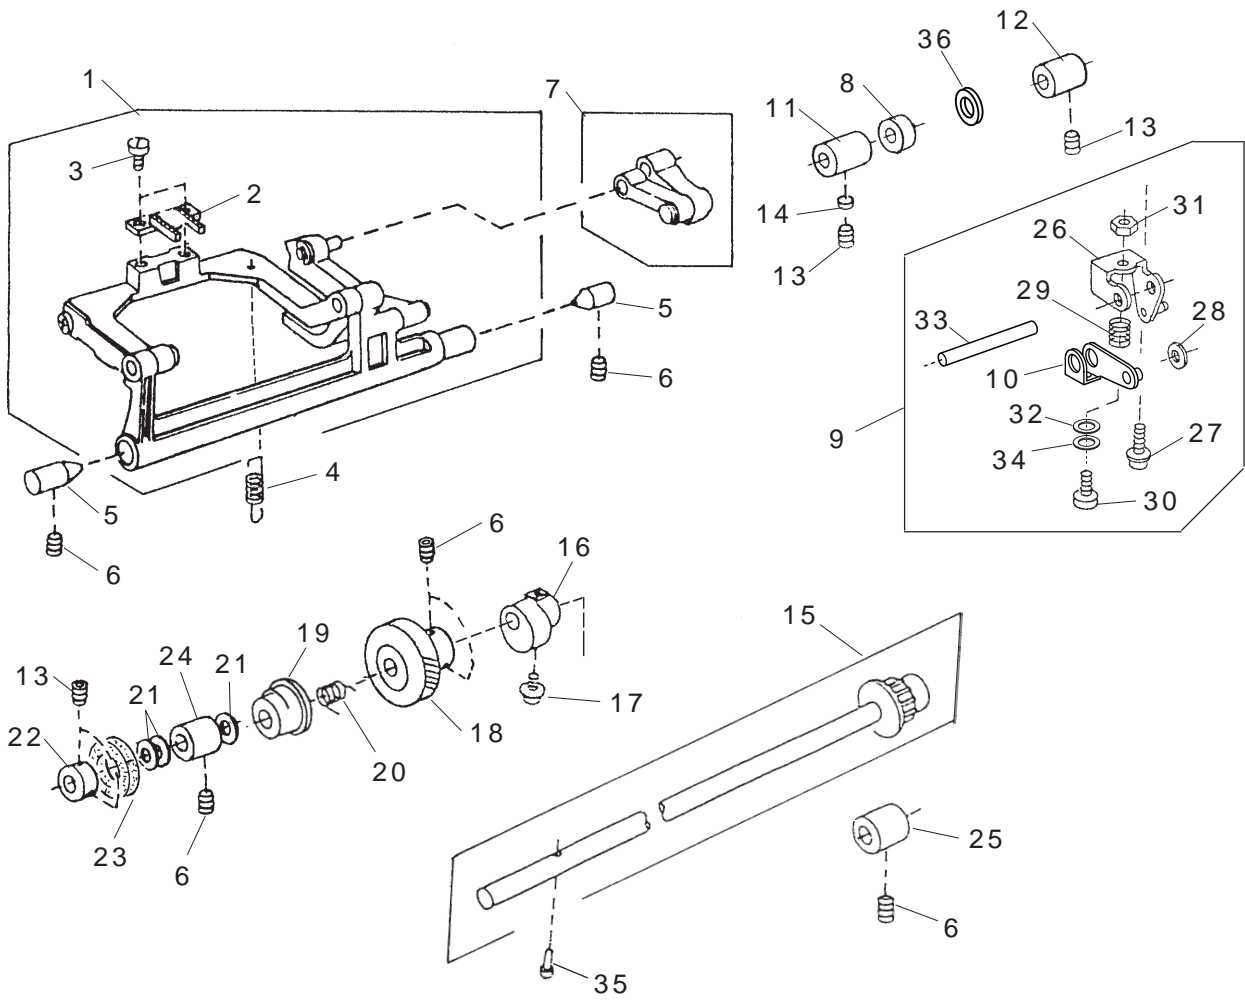

Jem platinum 720

NO.	PART NO.	DESCRIPTION
1	751666401	Feed shaft unit
2	653193003	Feed dog
3	000104005	Setscrew 3.5 x 8
4	650085002	Feed bar spring
5	749024002	Straight center pin
6	000111304	Hexagonal socket screw 5 x 5
7	650612004	Feed regulator unit
8	820387000	Ring
9	806604002	Feed shaft unit
10	806011006	Feed arm (1)
11	625144002	Feed shaft bushing (front)
12	650092002	Feed shaft bushing (rear)
13	000111201	Hexagonal socket screw 4 x 4
14	650175000	Cushion
15	660610106	Lower shaft unit
16	751148000	Feed cam
17	000115009	TP screw 3 x 8
18	650076000	Lower shaft gear
19	753183025	Feed lifting cam
20	686035008	Feed lifting cam spring
21	000038502	Washer
22	820166001	Ring
23	735143005	Felt
24	650078002	Lower shaft bushing (front)
25	650079003	Lower shaft bushing (rear)
26	825261002	Feed arm (2)
27	000115906	TP screw 3 x 12
28	810207004	Spring washer
29	589040002	BH feed adjusting spring
30	827086007	Feed arm screw
31	000160102	Adjustable nut 4
32	000071013	Washer
33	660023106	Feed shaft
34	000036407	Washer
35	820161006	Feed lifting pin
36	823110009	Felt