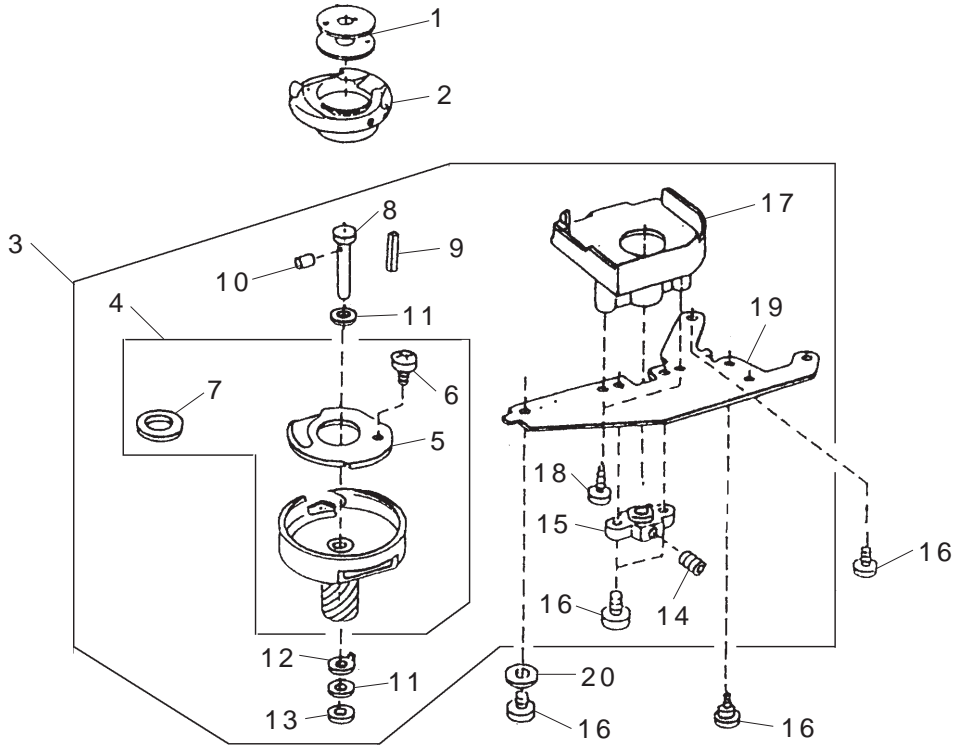

Jem platinum 720

NO.	PART NO.	DESCRIPTION
1	661616105	Upper shaft unit
2	661022108	Upper shaft
3	660016003	Thread take up lever crank
4	000021708	Spring pin 4 × 22
5	000110901	Hexagonal socket screw 5 × 4
6	000036717	Washer FT102
7	829042007	Upper shaft bushing (Front)
8	639095000	Ring
9	000111304	Hexagonal socket screw 5 × 5
10	806010005	Upper shaft shield plate
11	000101301	Setscrew 5 × 10
12	820102009	Washer
13	731384008	Felt
14	660103008	Upper shaft timing gear
15	000020501	Spring pin 3 × 22
16	661019009	Belt wheel
17	000103808	Setscrew 3 × 5
18	000024206	Spring pin 3 × 30
19	653139023	Timing belt
20	844077008	Hand wheel
21	661024007	Clutch spring
22	000002909	Snap ring E-7
23	661020003	Clutch ring
24	639026000	Spring
25	639119001	Felt
26	660017015	Timing belt
27	806501008	Thread tension unit
28	000081005	Setscrew 4 × 8
29	810220003	Setscrew
30	660609009	Idler unit
31	660018005	Idler base
32	625217100	Idler
33	000002806	Snap ring E-6
34	661603006	Thread tension bracket unit
35	661004001	Thread tension bracket
36	639024008	Thread tension releasing arm
37	639025009	Adjusting arm
38	000013903	Snap ring CS-5
39	806609007	Upper shaft sensor unit
40	843505502	Circuit board P
41	806031002	Upper shaft sensor set plate
42	000101105	Setscrew 3 × 4

NO.	PART NO.	DESCRIPTION
1	102261000	Bobbin
2	627569106	Bobbin holder unit
3	827614033	Hook unit
4	650623008	Hook race unit
5	627191000	Hook race bottom plate
6	820374004	Setscrew 2 x 2.3
7	627190010	Hook race magnet
8	820123006	Hook shaft
9	820124007	Oil wick (1)
10	820125008	Oil wick (2)
11	000038409	Washer
12	627192001	Hook shaft washer
13	625102008	Washer
14	000111304	Hexagonal socket screw 5 x 5
15	650094004	Hook shaft base
16	000081005	Setscrew 4 x 8
17	827040009	Hook race cover
18	000107204	Setscrew 3 x 12 (B)
19	823106002	Hook bracket
20	000070506	Plain washer