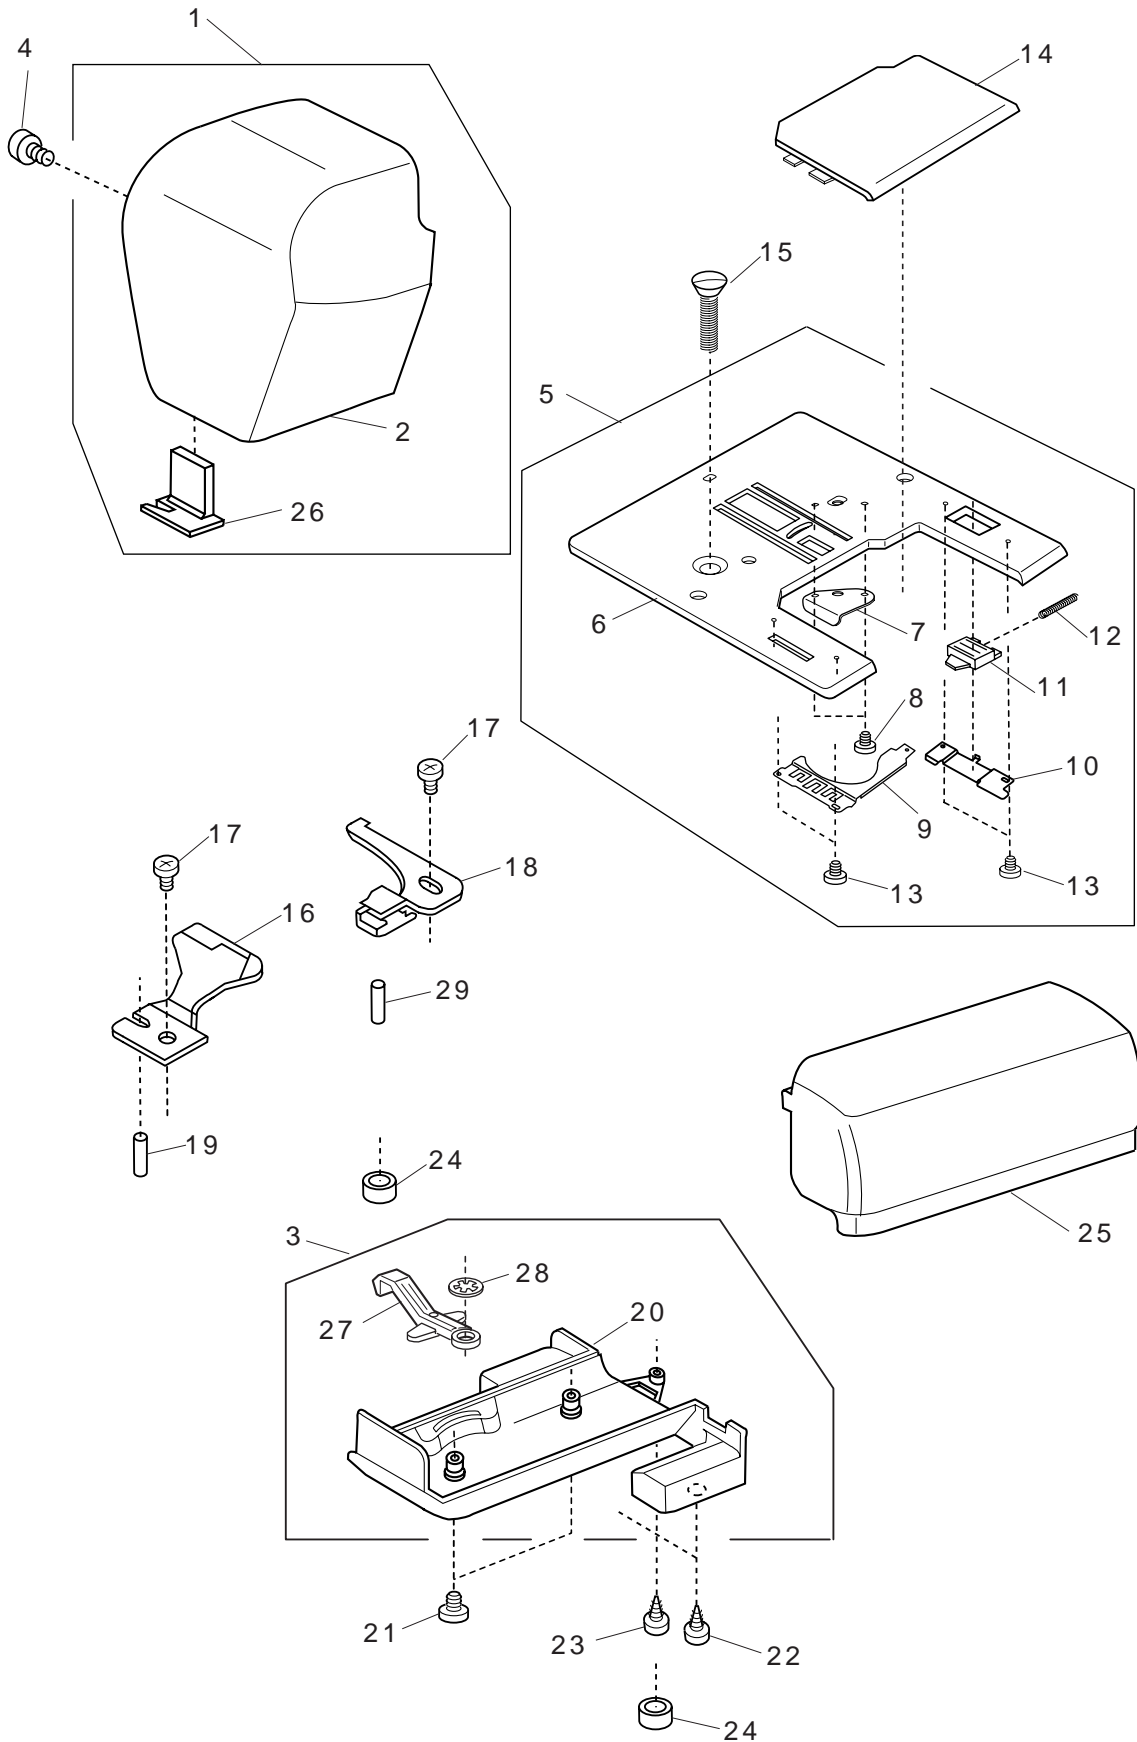

PARTS LIST

JP720

NO.	PART NO.	DESCRIPTION
1	806601009	Rear cover unit
2	806001106	Rear cover
3	661010000	Handle
4	660618001	Thread guide unit
5	660046002	Thread guide
6	660047003	Spring
7	820374004	Setscrew 2 × 2.3
8	000107905	Setscrew 3 × 6 (B)
9	806002004	Rubber foot
10	827006003	Rear cover set plate
11	000161103	Setscrew 3 × 6 (B)
12	733003202	Cap
13	000081119	Setscrew 4 × 6
14	000149507	Setscrew 3 × 12
15	000081005	Setscrew 4 × 8
16	000103510	Setscrew 4 × 10
17	661012002	Handle set plate
18	000198604	Setscrew 4 × 14 (B)
19	806610001	Printed circuit board L unit
20	806032003	L board cover
21	806506003	Printed circuit board L unit
22	000115607	Setscrew 4 × 8
23	806605003	Stepping moter (Feed) unit
24	806611002	Driving motor unit
25	806505002	Switching regulator unit (120V)
	806505105	Switching regulator unit (220V ~ 240V)
26	000002105	Snap ring E-3
27	000115504	Setscrew 5 × 10

NO.	PART NO.	DESCRIPTION
1	806602000	Face cover unit
2	806004109	Face cover
3	661609002	Bed cover unit
4	000105419	Setscrew 4 × 20
5	751603307	Needle plate unit
6	653179209	Needle plate
7	654078004	Bobbin holder set plate
8	820373003	Setscrew 2 × 3
9	832235010	Hook cover set plate (Left)
10	825015010	Hook cover set plate (Right)
11	825016000	Hook cover release button
12	825017001	Hook cover release button spring
13	820374004	Setscrew 2 × 2.3
14	750036012	Hook cover plate
15	681009101	Setscrew
16	827011001	Reverse stopper
17	810220003	Setscrew
18	627567001	Stopper unit
19	000122504	Pin D3 × 10CH
20	660006033	Bed cover
21	000101703	Setscrew 4 × 12
22	000120203	Setscrew 3 × 8 (B)
23	000121905	Setscrew 4 × 12 (B)
24	739064003	Rubber foot base
25	806003005	Extension table unit
26	840602006	Thread cutter unit
27	753005000	Drop feed lever
28	000013903	Snap ring CS-5
29	000122700	Pin D2.5 × 6-LC