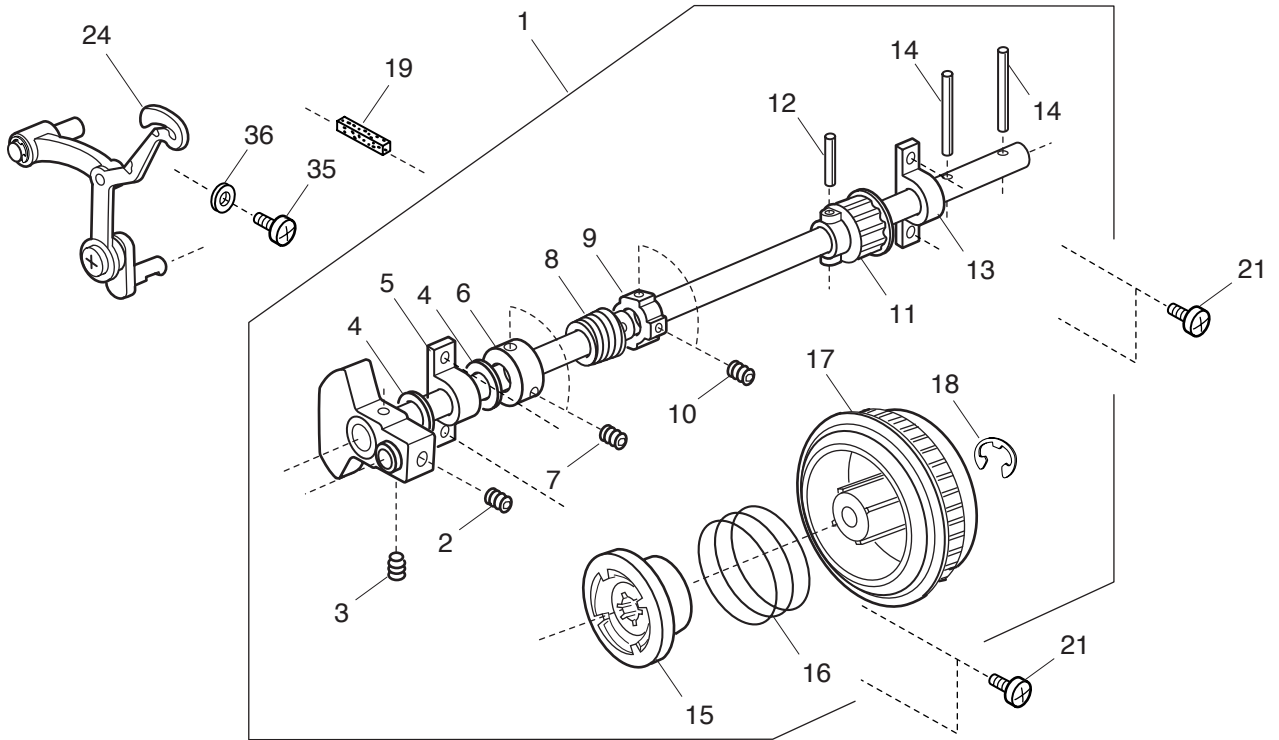

# PARTS LIST

KEY NO.	PARTS NO.	DESCRIPTION
1	508603008	Upper shaft (unit)
2	000111201	Hexagonal socket screw 4x4
3	000112800	Hexagonal socket screw 4x6
4	000036201	Washer FT80
5	508054008	Shaft fixing metal
6	820166001	Lower shaft ring
7	000111201	Hexagonal socket screw 4x4
8	508019001	Worm
9	508020005	Ring
10	000111108	Hexagonal socket screw 4x6
11	508021006	Upper shaft gear
12	000004200	Spring pin 3x18
13	508054101	Shaft fixing metal
14	000024206	Spring pin 3x30
15	502064003	Clutch ring
16	661024007	Clutch spring
17	508055009	Belt wheel
18	000002806	Snap ring E-6
19	731312005	Felt
20	508022007	Syncro belt
21	000081005	Setscrew 4x8
22	508056000	Handwheel
23	753234011	Timing belt
24	508634008	Thread take-up lever (unit)
25	508617005	Thread tension set plate (unit)
26	508051005	Thread tension set plate
27	508052006	Thread tension release arm
28	639025009	Thread tension release adjusting arm
29	000103808	Setscrew 3x5
30	000013903	Snap ling SC-5
31	000115205	Setscrew TP 4x6
32	810220003	Setscrew
33	639026000	Thread tension release lever spring
34	508506000	Thread tension (unit)
35	000103509	Setscrew 4x10
36	000072302	Washer 4