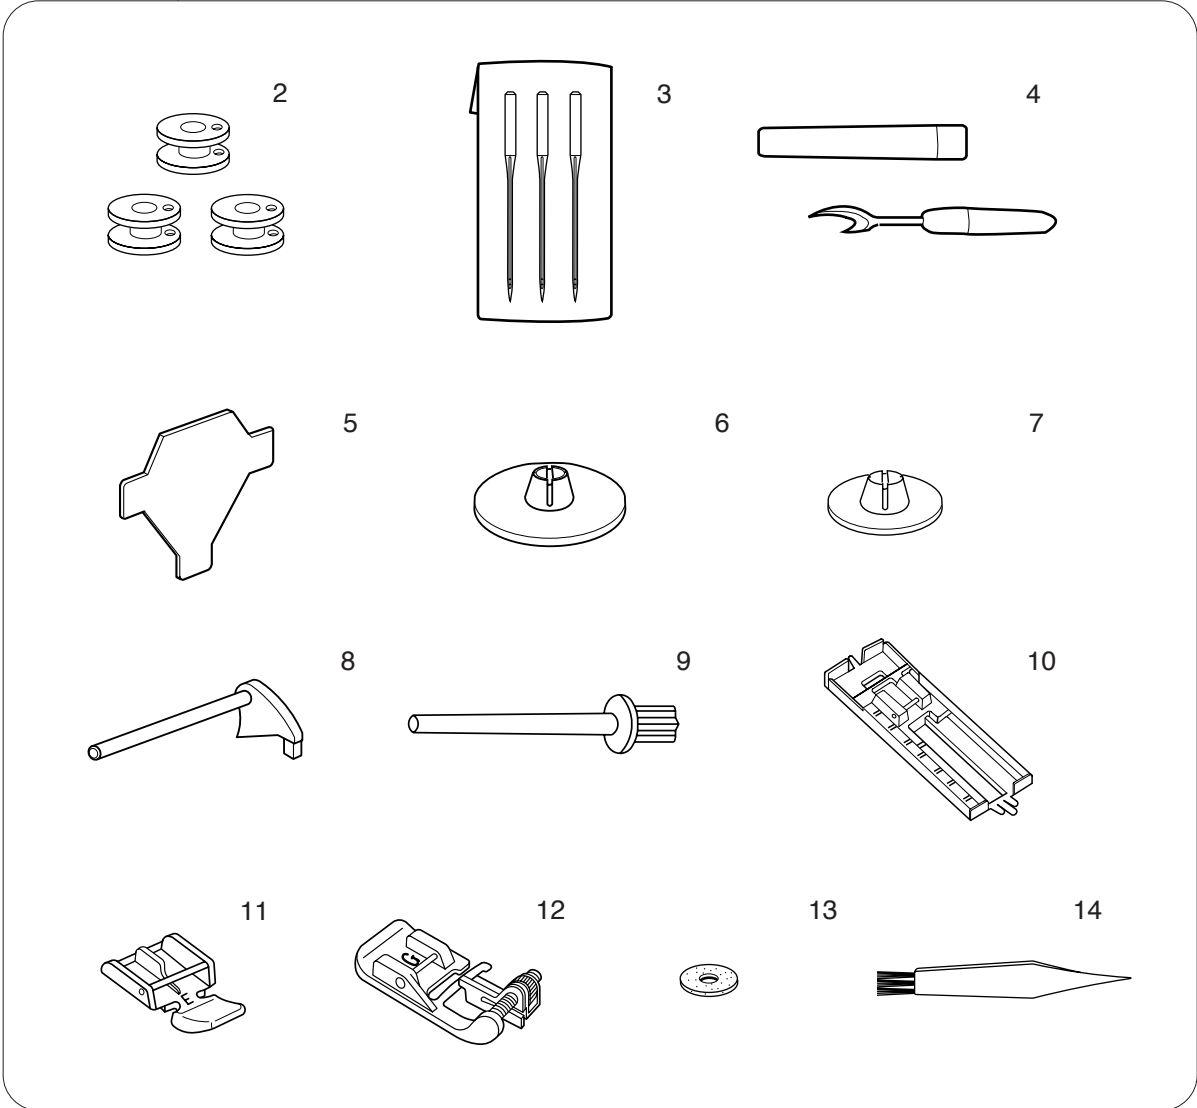

PARTS LIST

1