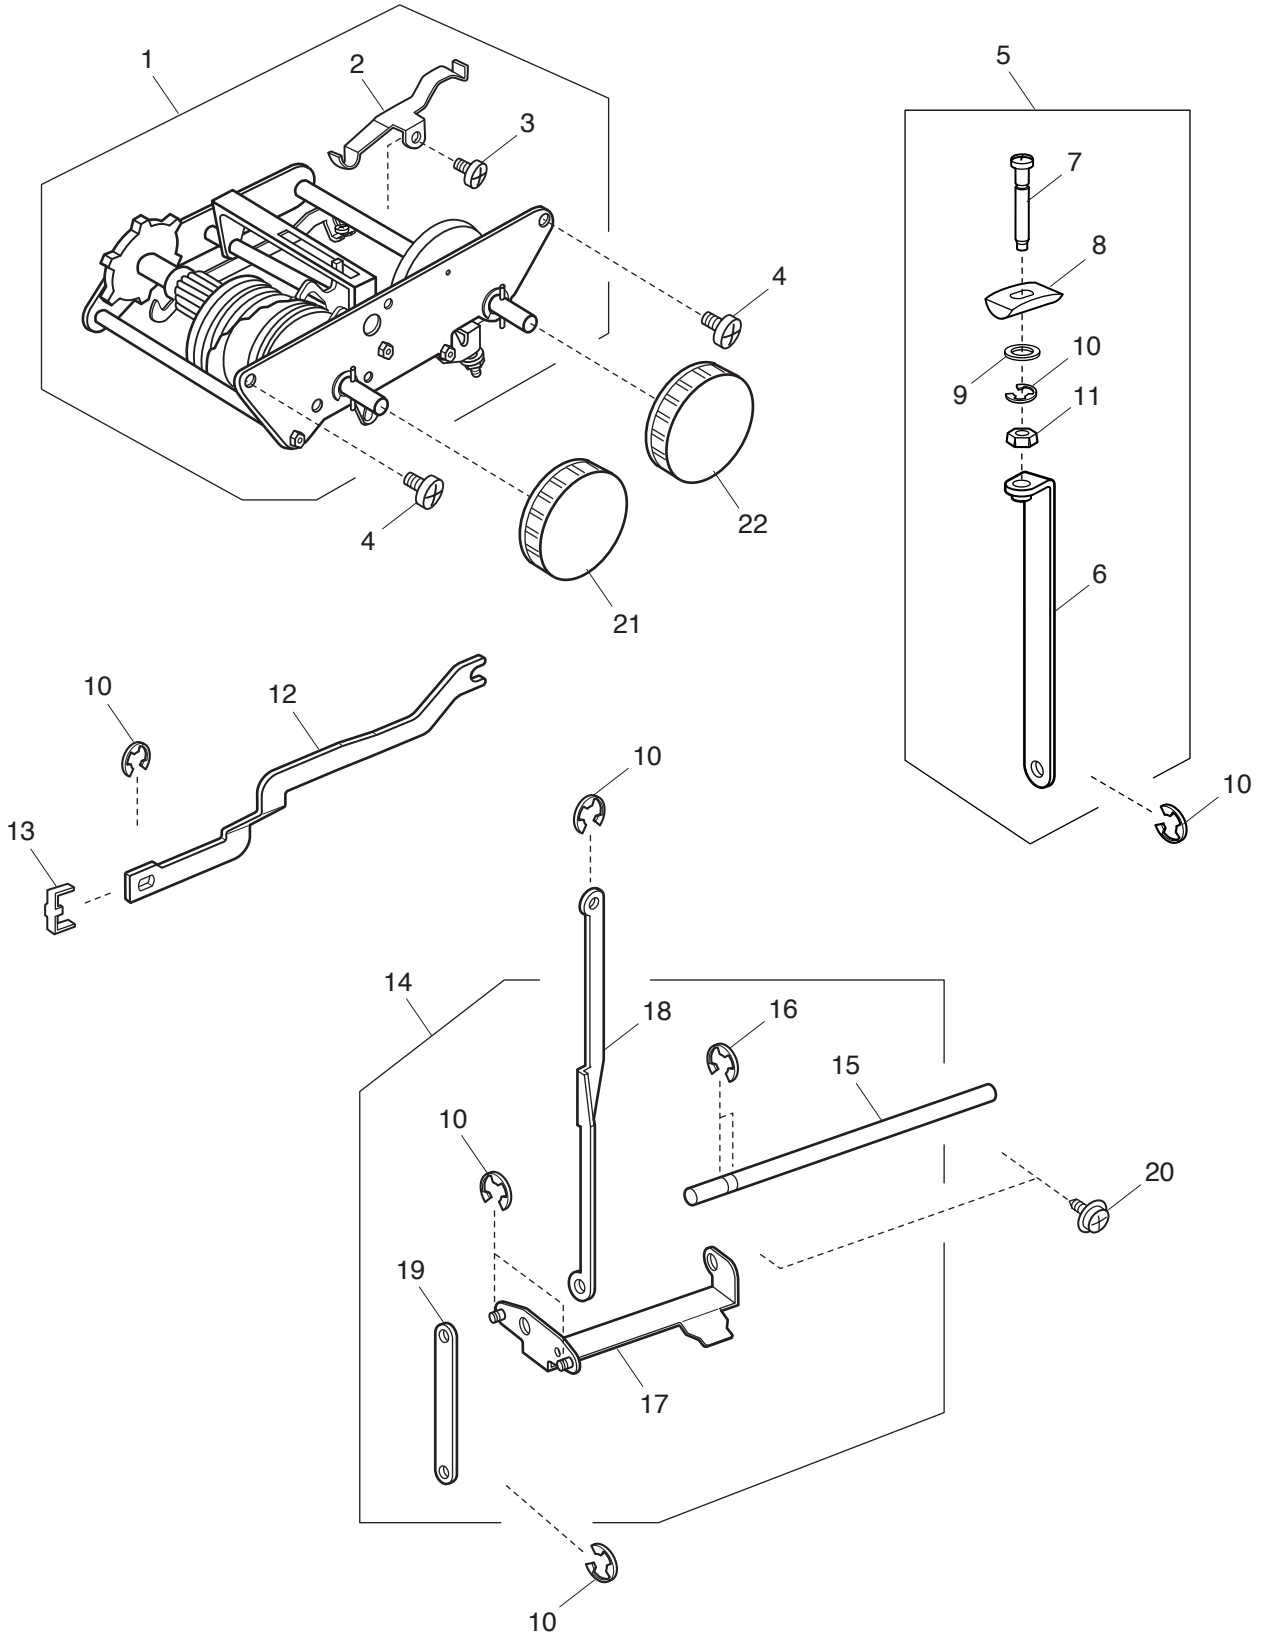

PARTS LIST

PARTS LIST

KEY NO.	PARTS NO.	DESCRIPTION
1	508615003	Cam block (unit)
2	737011009	Index spring
3	000103808	Setscrew 3x5
4	000081005	Setscrew 4x8
5	508637001	SS rod (unit)
6	508086009	SS rod
7	735074004	Adjusting screw
8	735076006	SS rod block
9	000071013	Washer 4
10	000002105	Snap ring E-3
11	000160102	Adjustable lock nut 4
12	508089002	Zigzag width rod
13	639098003	Zigzag width rod back plate
14	508616004	Reverse stitch shaft (unit)
15	508099005	Reverse stitch shaft
16	000001609	Snap ring E-5
17	508101001	Feed link
18	508087000	Feed rod (1)
19	508106006	Feed rod (2)
20	000115700	Setscrew TP 4x10
21	508088104	Dial (U.S.A) (Canada) (Australia) (UK) (Continental Europe)
	508088300	Dial (Russia)
22	508088207	Dial (U.S.A) (Canada) (Australia) (UK) (Continental Europe)
	508088403	Dial (Russia)