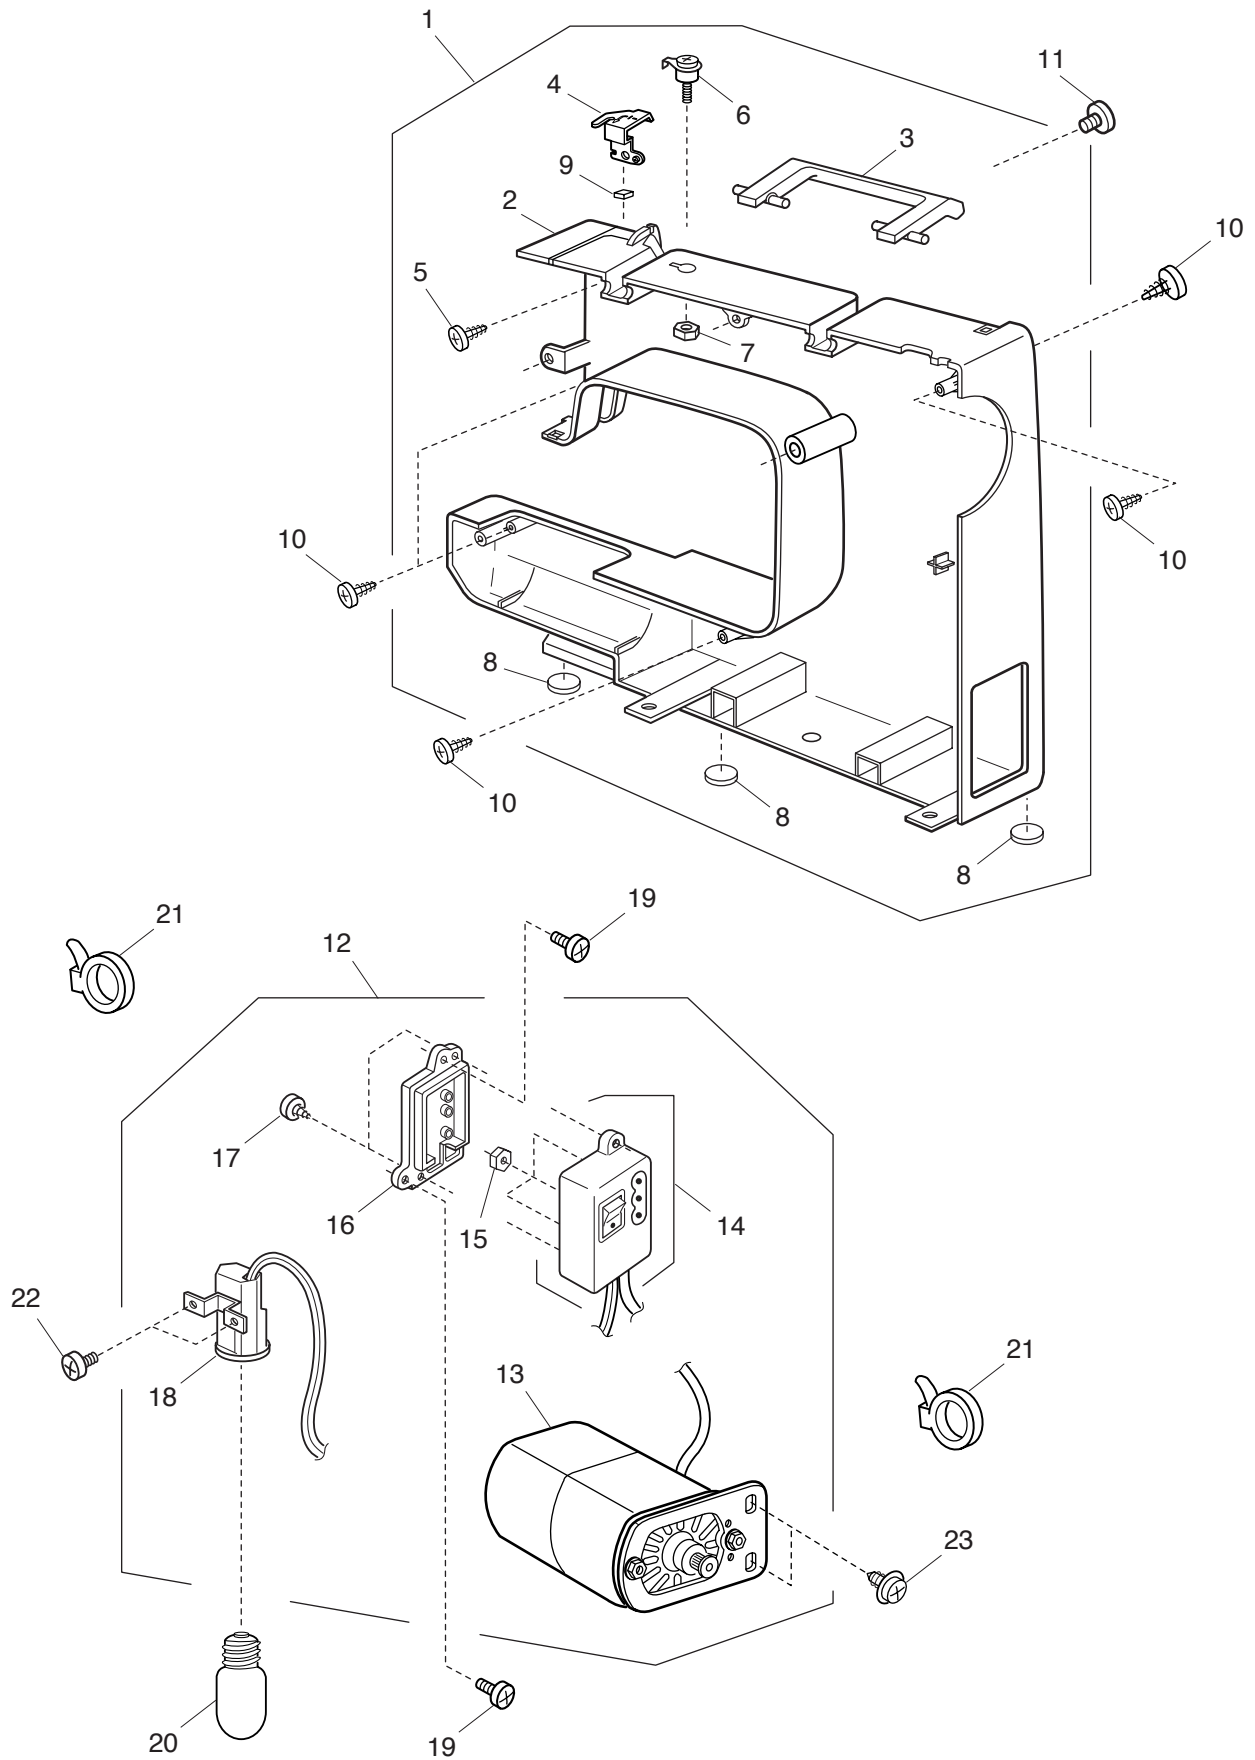

PARTS LIST

PARTS LIST

KEY NO.	PARTS NO.	DESCRIPTION
1	508618006	Rear cover (unit)
2	508027105	Rear cover
3	508028003	Carrying handle
4	660618001	Threader guide plate (unit)
5	000107905	Setscrew 3x6 (B)
6	730501011	Threader guide plate (unit)
7	000160102	Adjustable lock nut 4
8	525010005	Rubber foot
9	660077002	Felt
10	000161310	Setscrew 3x12 (B)
11	000081005	Setscrew 4x8
12	508622003	Machine socket (unit) (U.S.A)
	508622106	Machine socket (unit) (Canada)
	508631005	Machine socket (unit) (Australia) (UK) (Continental Europe) (Russia)
13	508623004	Motor (unit)
14	739505702	Machine socket (unit)
15	000060802	Nut 3-1-5.5
16	739037007	Machine socket cover
17	000107802	Setscrew 3x10 (B)
18	639512709	Lamp socket (unit)
19	000103509	Setscrew 4x10
20	000008606	Lamp 120V 15W E12 (U.S.A) (Canada)
	000009009	Lamp 240V 15W BA15D (Australia) (UK) (Continental Europe) (Russia)
21	000053008	Cord binder
22	000103808	Setscrew 3x5
23	000115504	Setscrew TP 5x10