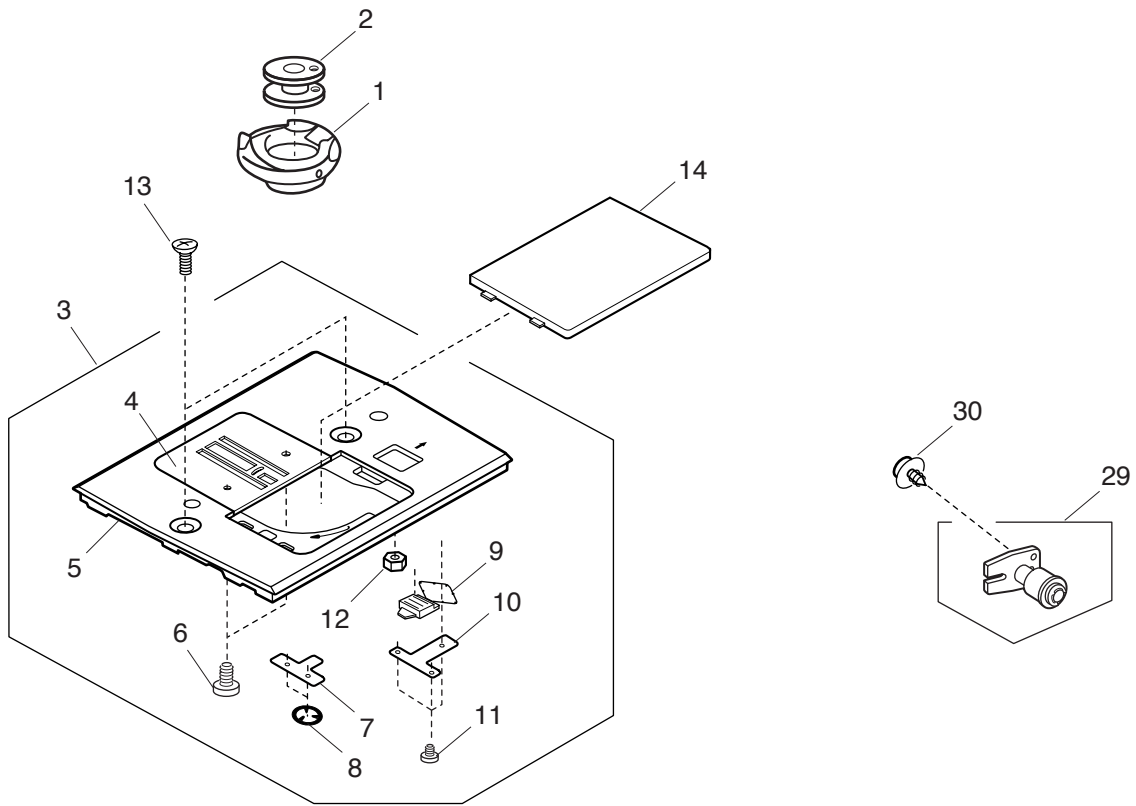

PARTS LIST

PARTS LIST

KEY NO.	PARTS NO.	DESCRIPTION
1	627569106	Bobbin holder (unit)
2	102261000	Bobbin
3	508612000	Needle plate (unit)
4	508033104	Needle plate
5	508034002	Support needle plate
6	000163703	Setscrew 2x3.5
7	502015009	Spring
8	000015503	Snap ring CS-2.4
9	502016000	Hook cover plate release button
10	502202005	Supporter plate
11	000130206	Setscrew 1.7x2.5 (B)
12	508116009	Nut
13	820390109	Setscrew
14	843271103	Hook cover plate
15	508613001	Feed regulator (unit)
16	508095001	Feed regulator shaft supporter
17	508067004	Feed regulator
18	508068005	Feed regulator shaft
19	000005108	Spring pin 2x18
20	000001609	Snap ring E-5
21	508069006	Feed regulator spring
22	508070000	Feed shaft set plate
23	000115906	Setscrew TP 3x12
24	508071001	Feed regulating plate
25	648010009	Setscrew
26	000159201	Setscrew 4x12
27	000160102	Adjustable lock nut 4
28	000081005	Setscrew 4x8
29	509614002	Idler (unit)
30	000115607	Setscrew TP 4x8