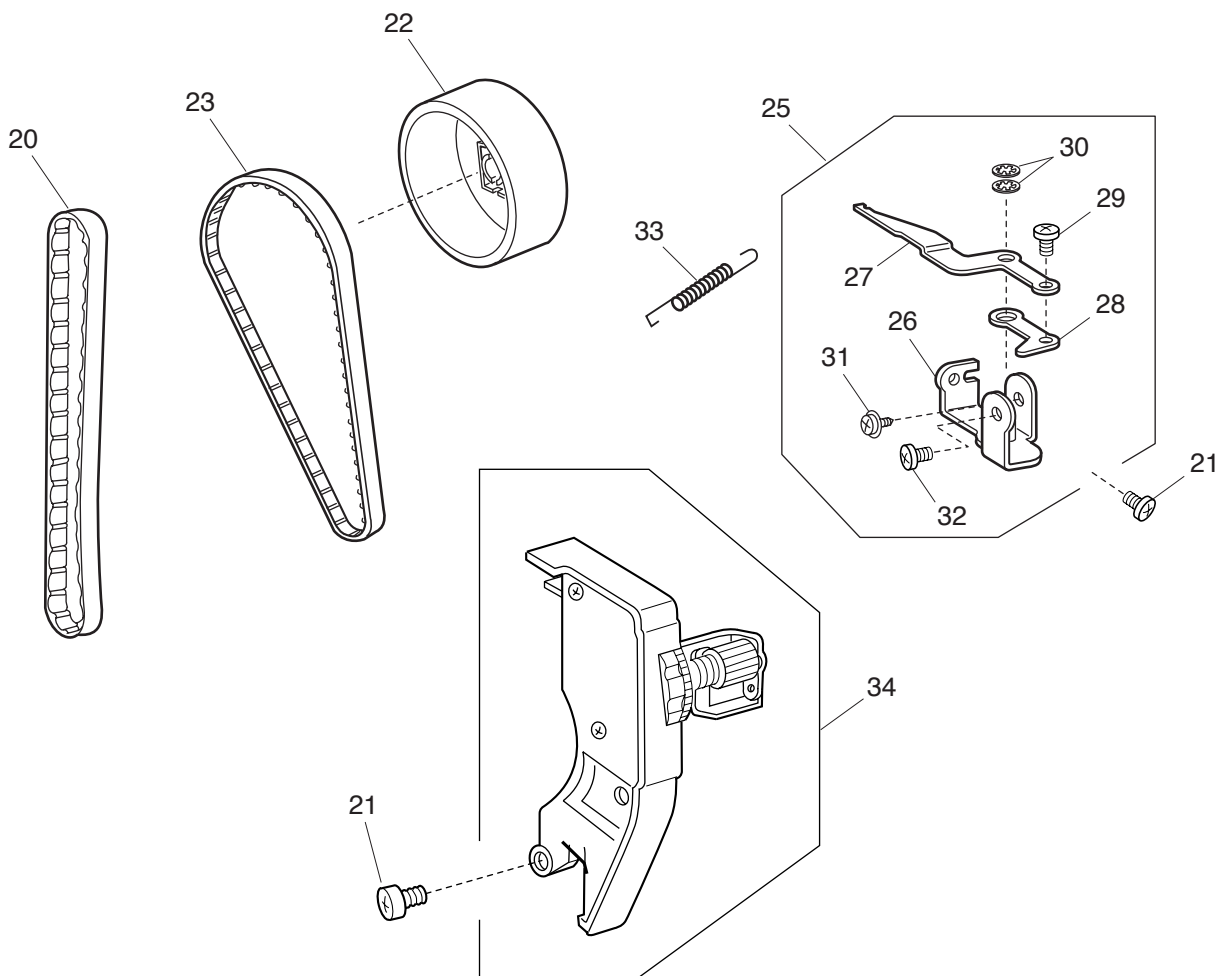

# PARTS LIST

KEY NO.	PARTS NO.	DESCRIPTION
1	508603008	Upper shaft (unit)
2	000111201	Hexagonal socket screw 4x4
3	000112800	Hexagonal socket screw 4x6
4	000036201	Washer FT80
5	508054008	Shaft fixing metal
6	820166001	Lower shaft ring
7	000111201	Hexagonal socket screw 4x4
8	508019001	Worm
9	508020005	Ring
10	000111108	Hexagonal socket screw 4x6
11	508021006	Upper shaft gear
12	000004200	Spring pin 3x18
13	508054101	Shaft fixing metal
14	000024206	Spring pin 3x30
15	502064003	Clutch ring
16	661024007	Clutch spring
17	508055009	Belt wheel
18	000002806	Snap ring E-6
19	731312005	Felt
20	508022007	Syncro belt
21	000081005	Setscrew 4x8
22	508056000	Handwheel
23	753234011	Timing belt
24	508634008	Thread take-up lever (unit)
25	508617005	Thread tension set plate (unit)
26	508051005	Thread tension set plate
27	508052006	Thread tension release arm
28	639025009	Thread tension release adjusting arm
29	000103808	Setscrew 3x5
30	000013903	Snap ling SC-5
31	000115205	Setscrew TP 4x6
32	810220003	Setscrew
33	639026000	Thread tension release lever spring
34	508506000	Thread tension (unit)
35	000103509	Setscrew 4x10
36	000072302	Washer 4