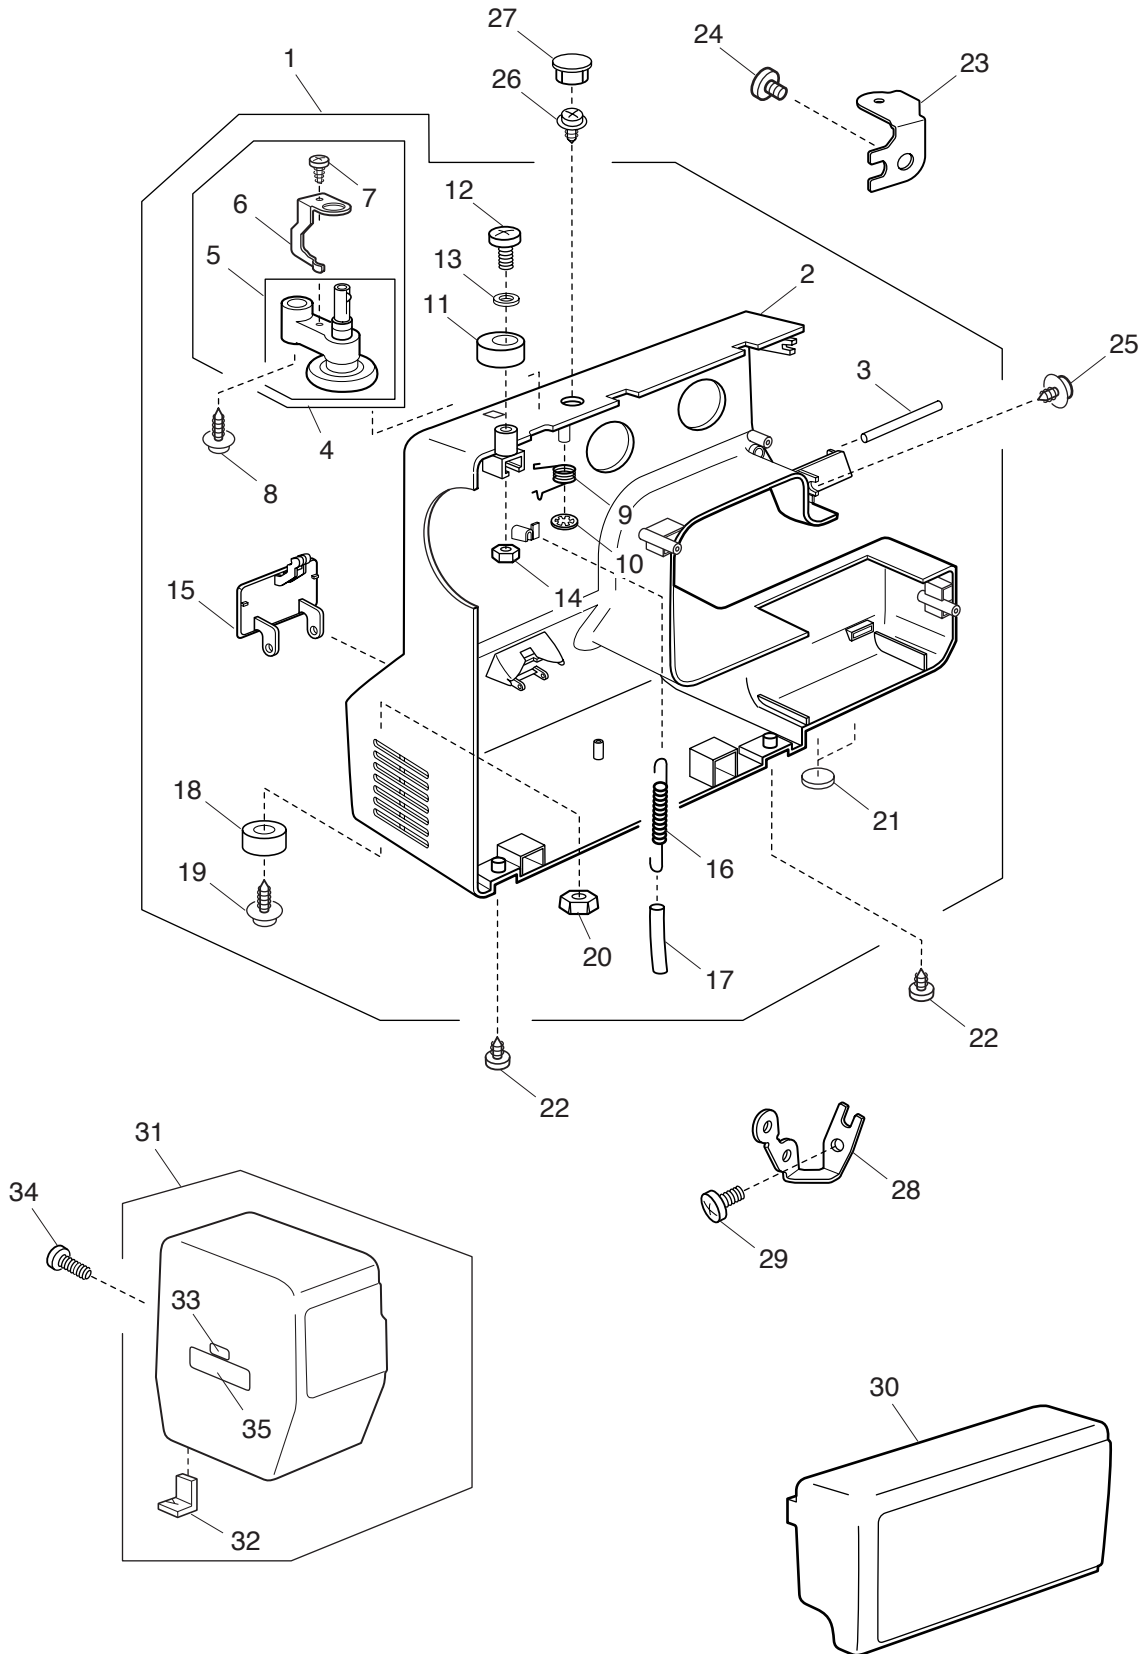

PARTS LIST

PARTS LIST

KEY NO.	PARTS NO.	DESCRIPTION
1	508619007	Front cover (unit) (U.S.A) (Canada) (Australia) (UK) (Continental Europe)
	508619018	Front cover (unit) (Russia)
2	508090109	Front cover
3	639075004	Thread guide
4	508620001	Bobbin winder (unit)
5	508507001	Bobbin winder arm (unit)
6	508111004	Clutch lever
7	000120203	Setscrew 3x8 (B)
8	000109103	Setscrew 4x12
9	508030008	Spring
10	000013903	Snap ring CS-5
11	735016307	Bobbin winder stopper
12	000101828	Setscrew 4x16
13	000071013	Washer
14	000061205	Nut 4-3-7
15	508100000	Reverse button
16	508031009	Reverse button spring
17	652102013	Spring cover
18	639005003	Rubber foot
19	000201405	Setscrew TP 4x16
20	000160102	Adjustable lock nut 4
21	525010005	Rubber foot
22	000161310	Setscrew 3x12 (B)
23	508093009	Front cover set plate
24	000101404	Setscrew 4x6
25	000115205	Setscrew TP 4x6
26	000115009	Setscrew TP 3x8
27	653006101	Cap
28	639080002	Front cover set plate
29	000081005	Setscrew 4x8
30	508032000	Extension table
31	508621002	Face plate (unit) (U.S.A.) (Australia)
	508621013	Face plate (unit) (Canada)
	508321024	Face plate (unit) (UK) (Continental Europe) (Russia)
32	840602006	Thread cutter (unit)
33	100411104	Lamp sticker
34	000105419	Setscrew 4x20
35	100517008	Caution sticker (Canada)