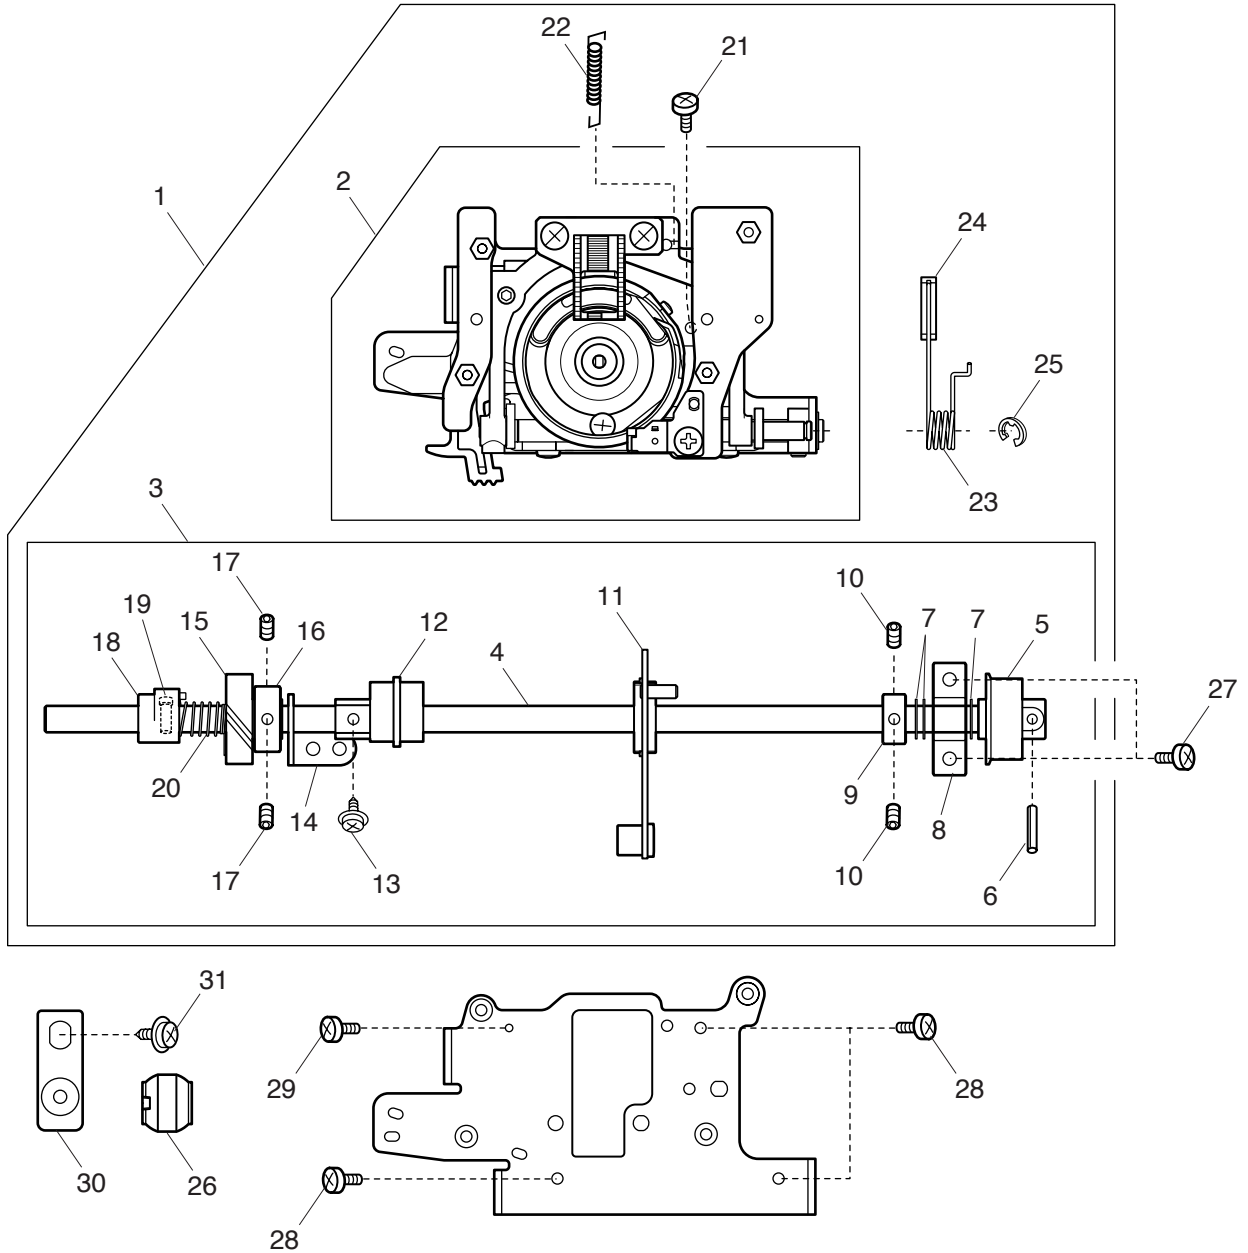

PARTS LIST

PARTS LIST

KEY NO.	PARTS NO.	DESCRIPTION
1	508636000	Hook race (whole unit)
2	508608003	Hook race (unit)
3	508611009	Lower shaft (unit)
4	508058002	Lower shaft
5	508021006	Upper shaft gear
6	000004200	Knock pin 3x18
7	000038502	Washer
8	508054101	Shaft fixing metal
9	820166001	Lower shaft ring
10	000111201	Hexagonal socket screw 4x4
11	508610008	Feed fork (unit)
12	751148000	Feed cam
13	000115009	Setscrew TP 3x8
14	508098004	Lower shaft supporter plate
15	508023008	Lower gear
16	508020005	Ring
17	000111108	Hexagonal socket screw 4x6
18	503165008	Feed lifting cam
19	820161006	Feed lifting pin
20	508113006	Feed lifting cam spring
21	000103705	Setscrew 4x5
22	508063000	Feed base spring
23	508065002	Feed fork spring
24	751152018	Feed fork spring plate
25	000002507	Snap ring E-4
26	732034003	Lower shaft bushing
27	000081005	Setscrew 4x8
28	000101703	Setscrew 4x12
29	000081500	Setscrew 3x12
30	502204007	Lower shaft bushing set plate
31	000115504	Setscrew TP 5x10