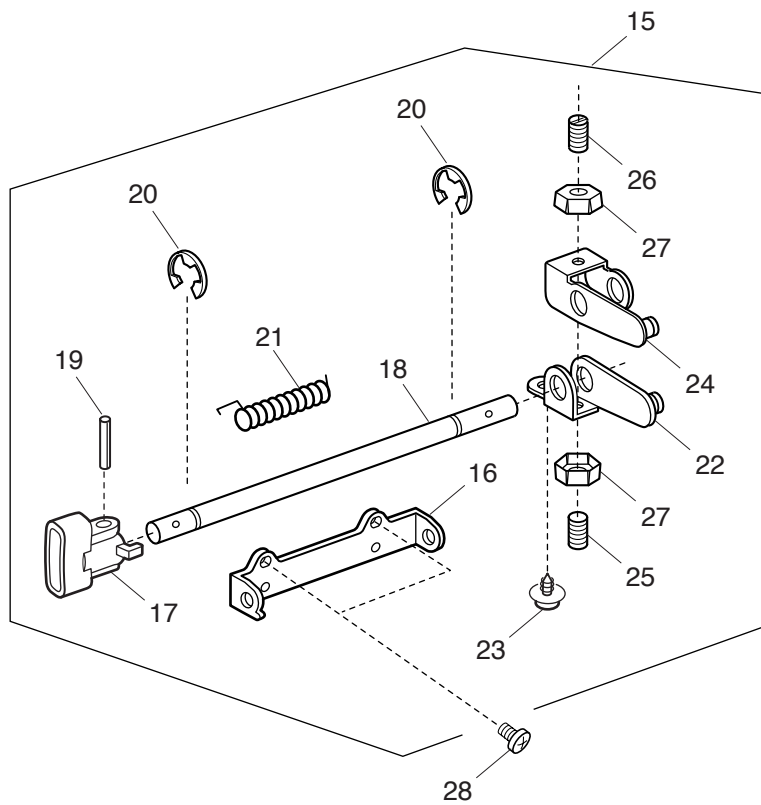

PARTS LIST

PARTS LIST

KEY NO.	PARTS NO.	DESCRIPTION
1	627569106	Bobbin holder (unit)
2	102261000	Bobbin
3	508612000	Needle plate (unit)
4	508033104	Needle plate
5	508034002	Support needle plate
6	000163703	Setscrew 2x3.5
7	502015009	Spring
8	000015503	Snap ring CS-2.4
9	502016000	Hook cover plate release button
10	502202005	Supporter plate
11	000130206	Setscrew 1.7x2.5 (B)
12	508116009	Nut
13	820390109	Setscrew
14	843271103	Hook cover plate
15	508613001	Feed regulator (unit)
16	508095001	Feed regulator shaft supporter
17	508067004	Feed regulator
18	508068005	Feed regulator shaft
19	000005108	Spring pin 2x18
20	000001609	Snap ring E-5
21	508069006	Feed regulator spring
22	508070000	Feed shaft set plate
23	000115906	Setscrew TP 3x12
24	508071001	Feed regulating plate
25	648010009	Setscrew
26	000159201	Setscrew 4x12
27	000160102	Adjustable lock nut 4
28	000081005	Setscrew 4x8
29	509614002	Idler (unit)
30	000115607	Setscrew TP 4x8