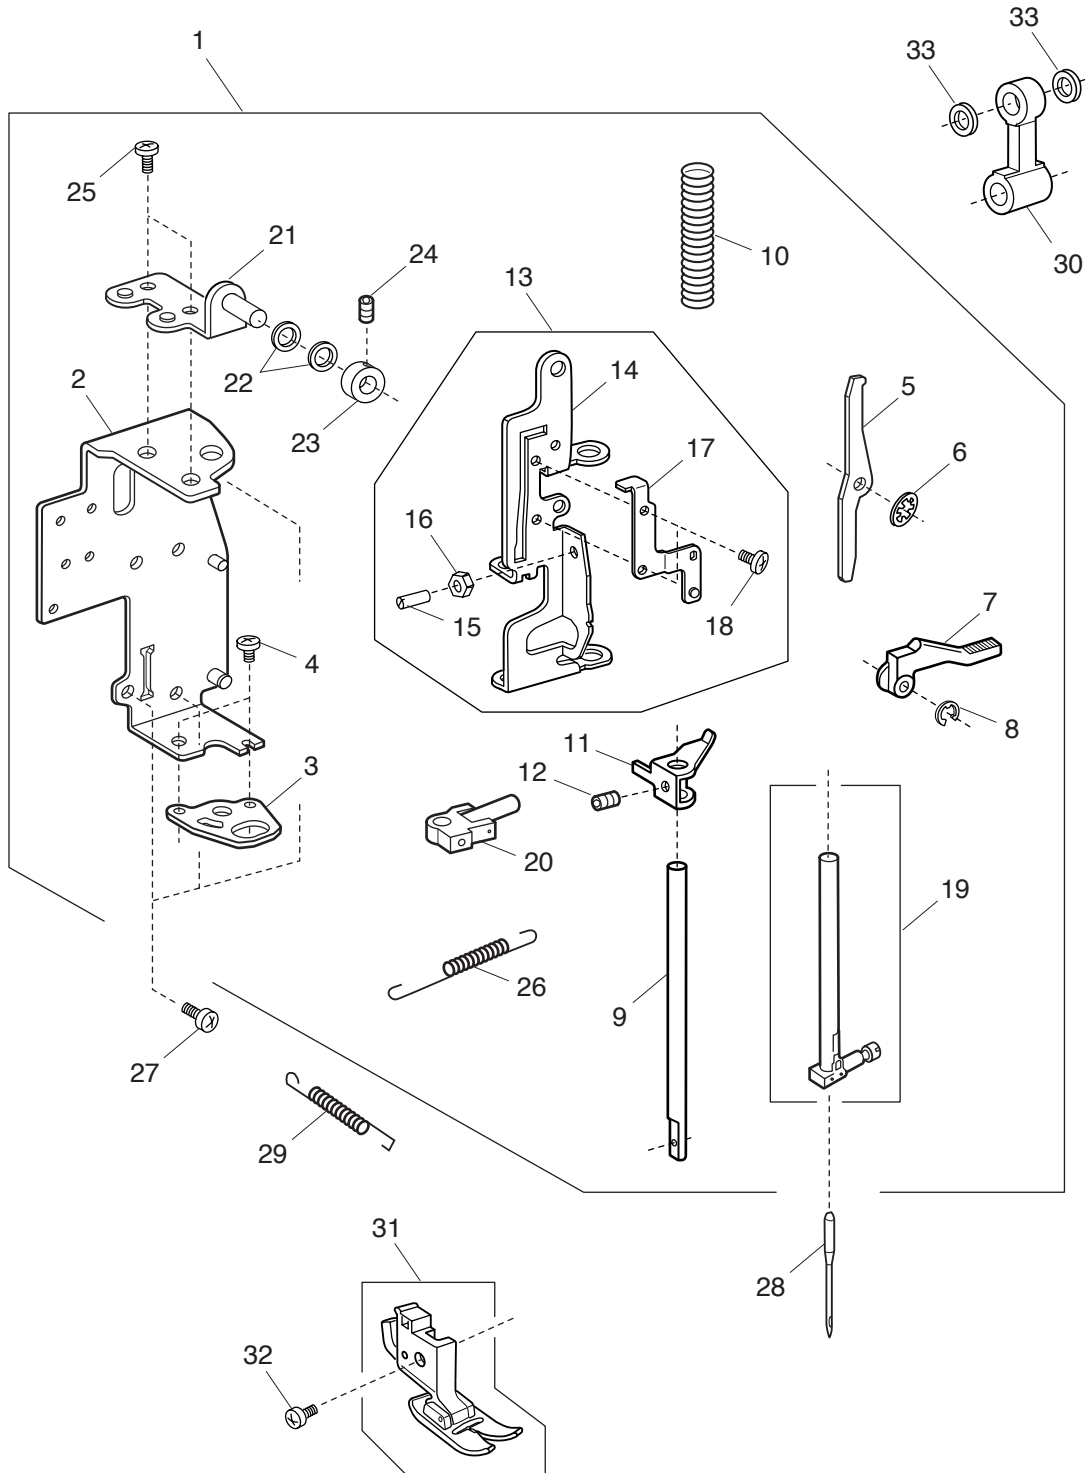

PARTS LIST

PARTS LIST

KEY NO.	PARTS NO.	DESCRIPTION
1	508605000	Presser bar base plate (unit)
2	508036004	Presser bar base plate
3	508037005	Needle drop adjusting plate
4	000101507	Setscrew 3.5x5
5	508040001	Thread tension release lever
6	000013903	Snap ring CS-5
7	735029004	Presser foot lifter
8	000001609	Snap ring E-5
9	508002001	Presser bar
10	508038006	Presser bar spring
11	508039007	Presser bar supporter
12	000111500	Hexagonal socket screw 4x8
13	508606001	Needle bar supporter (unit)
14	508041002	Needle bar supporter
15	648010009	Setscrew
16	000160102	Adjustable lock nut 4
17	660065007	Zigzag width rod guide
18	000101105	Setscrew 3x4
19	508607002	Needle bar (unit)
20	508509003	Needle bar connecting stud (unit)
21	660068000	Supporter adjusting plate
22	000036500	Washer FT60 t=0.5
23	650136009	Ring
24	000111201	Hexagonal socket screw 4x4
25	000101404	Setscrew 4x6
26	639110002	Needle bar supporter spring 2
27	000081005	Setscrew 4x8
28	102408089	Needle HA1-14
29	639017008	Needle bar supporter spring
30	508017009	Needle bar crank rod
31	660508007	Presser foot (unit)
32	660106001	Setscrew
33	000036005	Washer FT60 t=0.25