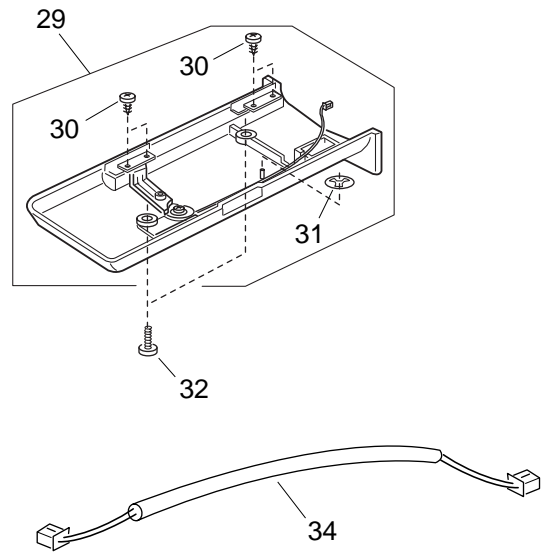

## Memory Craft 10001

KEY NO.	PART NO.	DESCRIPTION
1	832649011	Needle Plate Unit
2	832010006	Needle Plate
3	832235010	Hook Cover Plate Supporter (Left)
4	832012019	Hook Cover Plate Supporter (Right)
5	825016000	Hook Cover Plate Release Button
6	825017001	Spring
7	000169709	Set Screw 2x2.3
8	000096900	Set Screw 2x3.5
9	832174009	Tape
10	825259100	Spacer
11	825257108	Tape Holder
12	825013007	Bobbin Holder Stopper
13	820390109	Needle Plate Set Screw
14	750036012	Hook Cover Plate
15	832013009	Needle Plate Position Adjusting Pin
16	000111201	Set Screw
17	822314002	Nut
18	832014000	Needle Plate Nut Holder
19	000101404	Set Screw 4x6
20	832165007	Stopper Plate
21	810220106	Set Screw
22	832181009	Stopper
23	825605013	Needle Plate Set Plate (R) Unit
24	825021019	Needle Plate Set Plate (R)
25	825022009	Needle Plate Position Adjusting Plate
26	000101105	Set Screw 3x4
27	832570010	Bed Cover (Front) Unit
28	000103705	Set Screw 4x5
29	850501005	Bed Cover Unit
30	000162805	Set Screw 2x6
31	000014306	CS Ring 3
32	000103509	Set Screw 4x10
33	850502006	Extension Box Unit
34	830545009	Cord