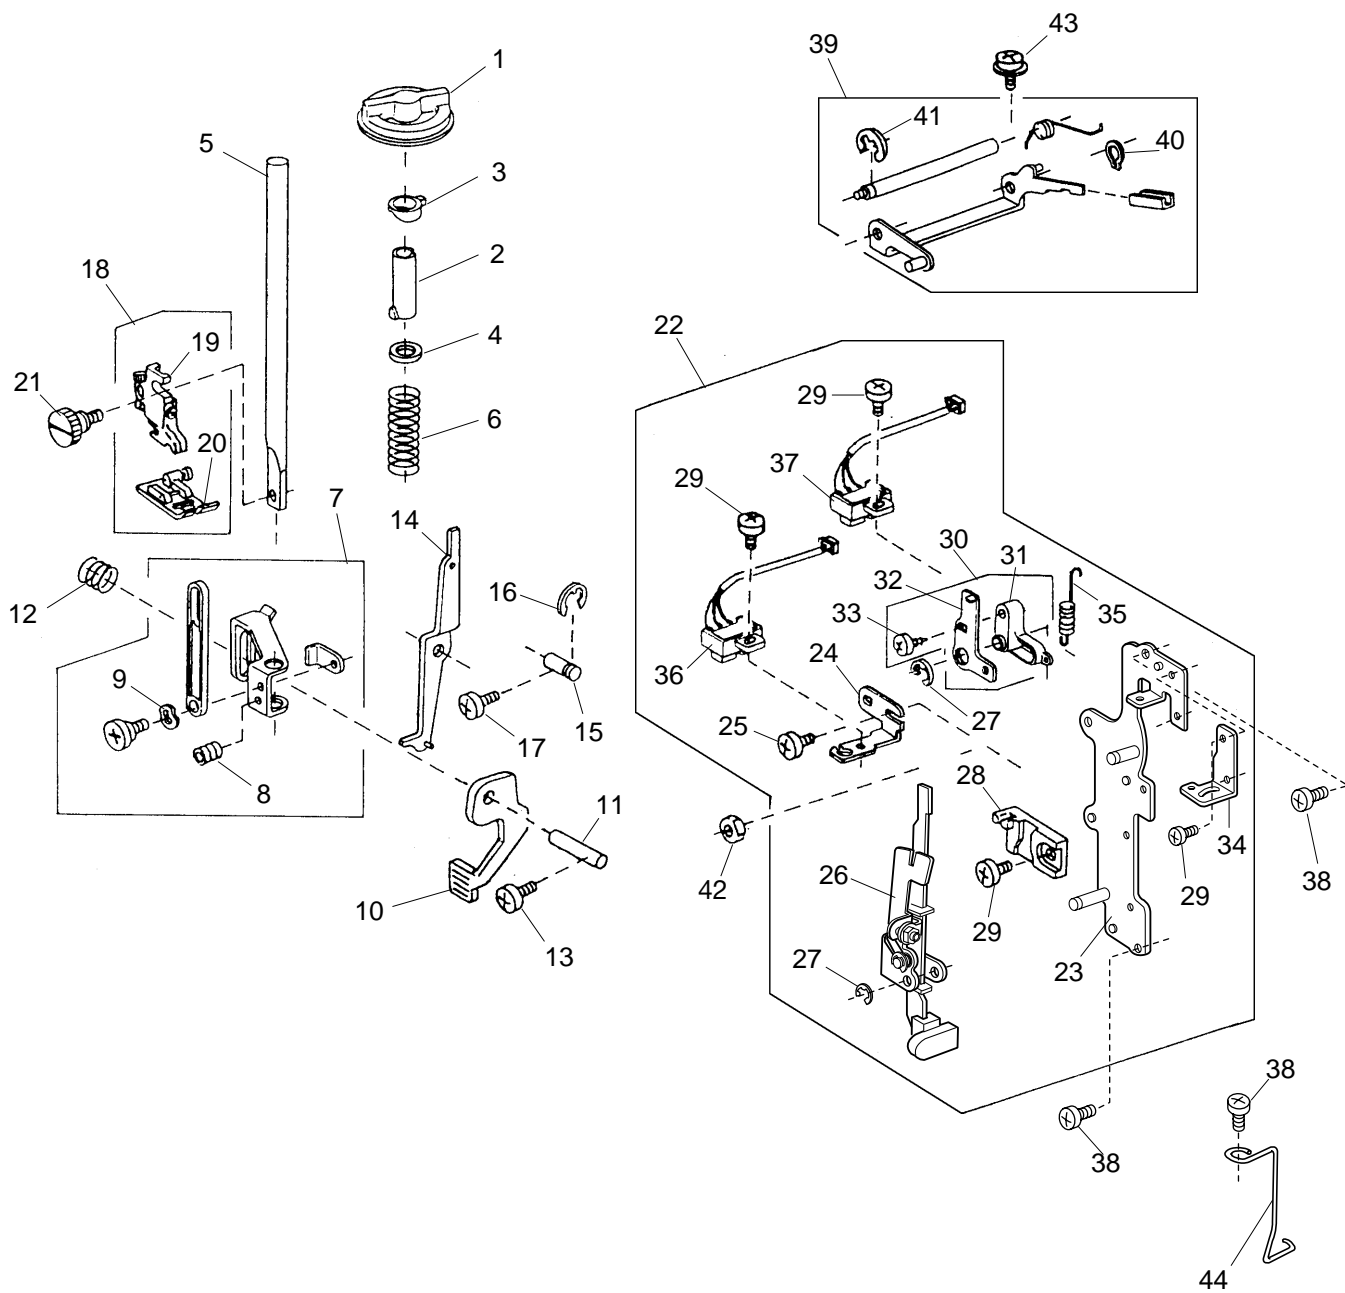

KEY NO.	PART NO.	DESCRIPTION
1	830026010	Pressure Adjusting Dial
2	830027000	Presser Bar Bushing
3	830028001	Pressure Adjusting Cam
4	102061008	Plain Washer
5	830029002	Presser Bar
6	830030006	Presser Bar Spring
7	830586035	Presser Bar Supporter
8	000111500	Set Screw 4x6
9	000116608	Wave Washer
10	830035115	Presser Bar Lifter
11	822072005	Presser Bar Lifter Pin
12	102222009	Spring
13	000115629	Set Screw TP 4x8
14	830037025	Tension Releasing Lever
15	830338007	Tension Releasing Lever Pin
16	000002507	Snap Ring E-4
17	000081027	Set Screw 4x8
18	832501009	Presser Foot Unit
19	830504017	Presser Foot Holder Unit
20	832523007	Zigzag Foot Unit
21	825252000	Thumb Screw
22	850608209	Front Bracket Unit
23	850045006	Front Bracket
24	850046007	Sensor Set Plate
25	000101105	Set Screw 3x4
26	850630004	BH Lever Unit
27	000002105	Snap Ring E-3
28	830057010	BH Lever Guide
29	000103808	Set Screw 3x5
30	832664001	Presser Foot Sensor Rink Unit
31	832206001	Presser Foot Sensor Rink
32	832207002	Presser Foot Sensor Shield Plate
33	000161103	Set Screw 3x6
34	850034002	Threader Guide
35	830277007	Presser Foot Sensor Shield Plate Spring
36	830510500	Photo Interrupter Unit
37	830510407	Photo Interrupter Unit
38	000081005	Set Screw 4x8
39	832566024	Presser Bar Actuator Arm Unit
40	000014605	Grip Ring 6
41	000001609	Snap Ring E-5
42	000061205	Nut
43	000115629	Set Screw TP 4x8
44	830039027	Arm Thread Guide