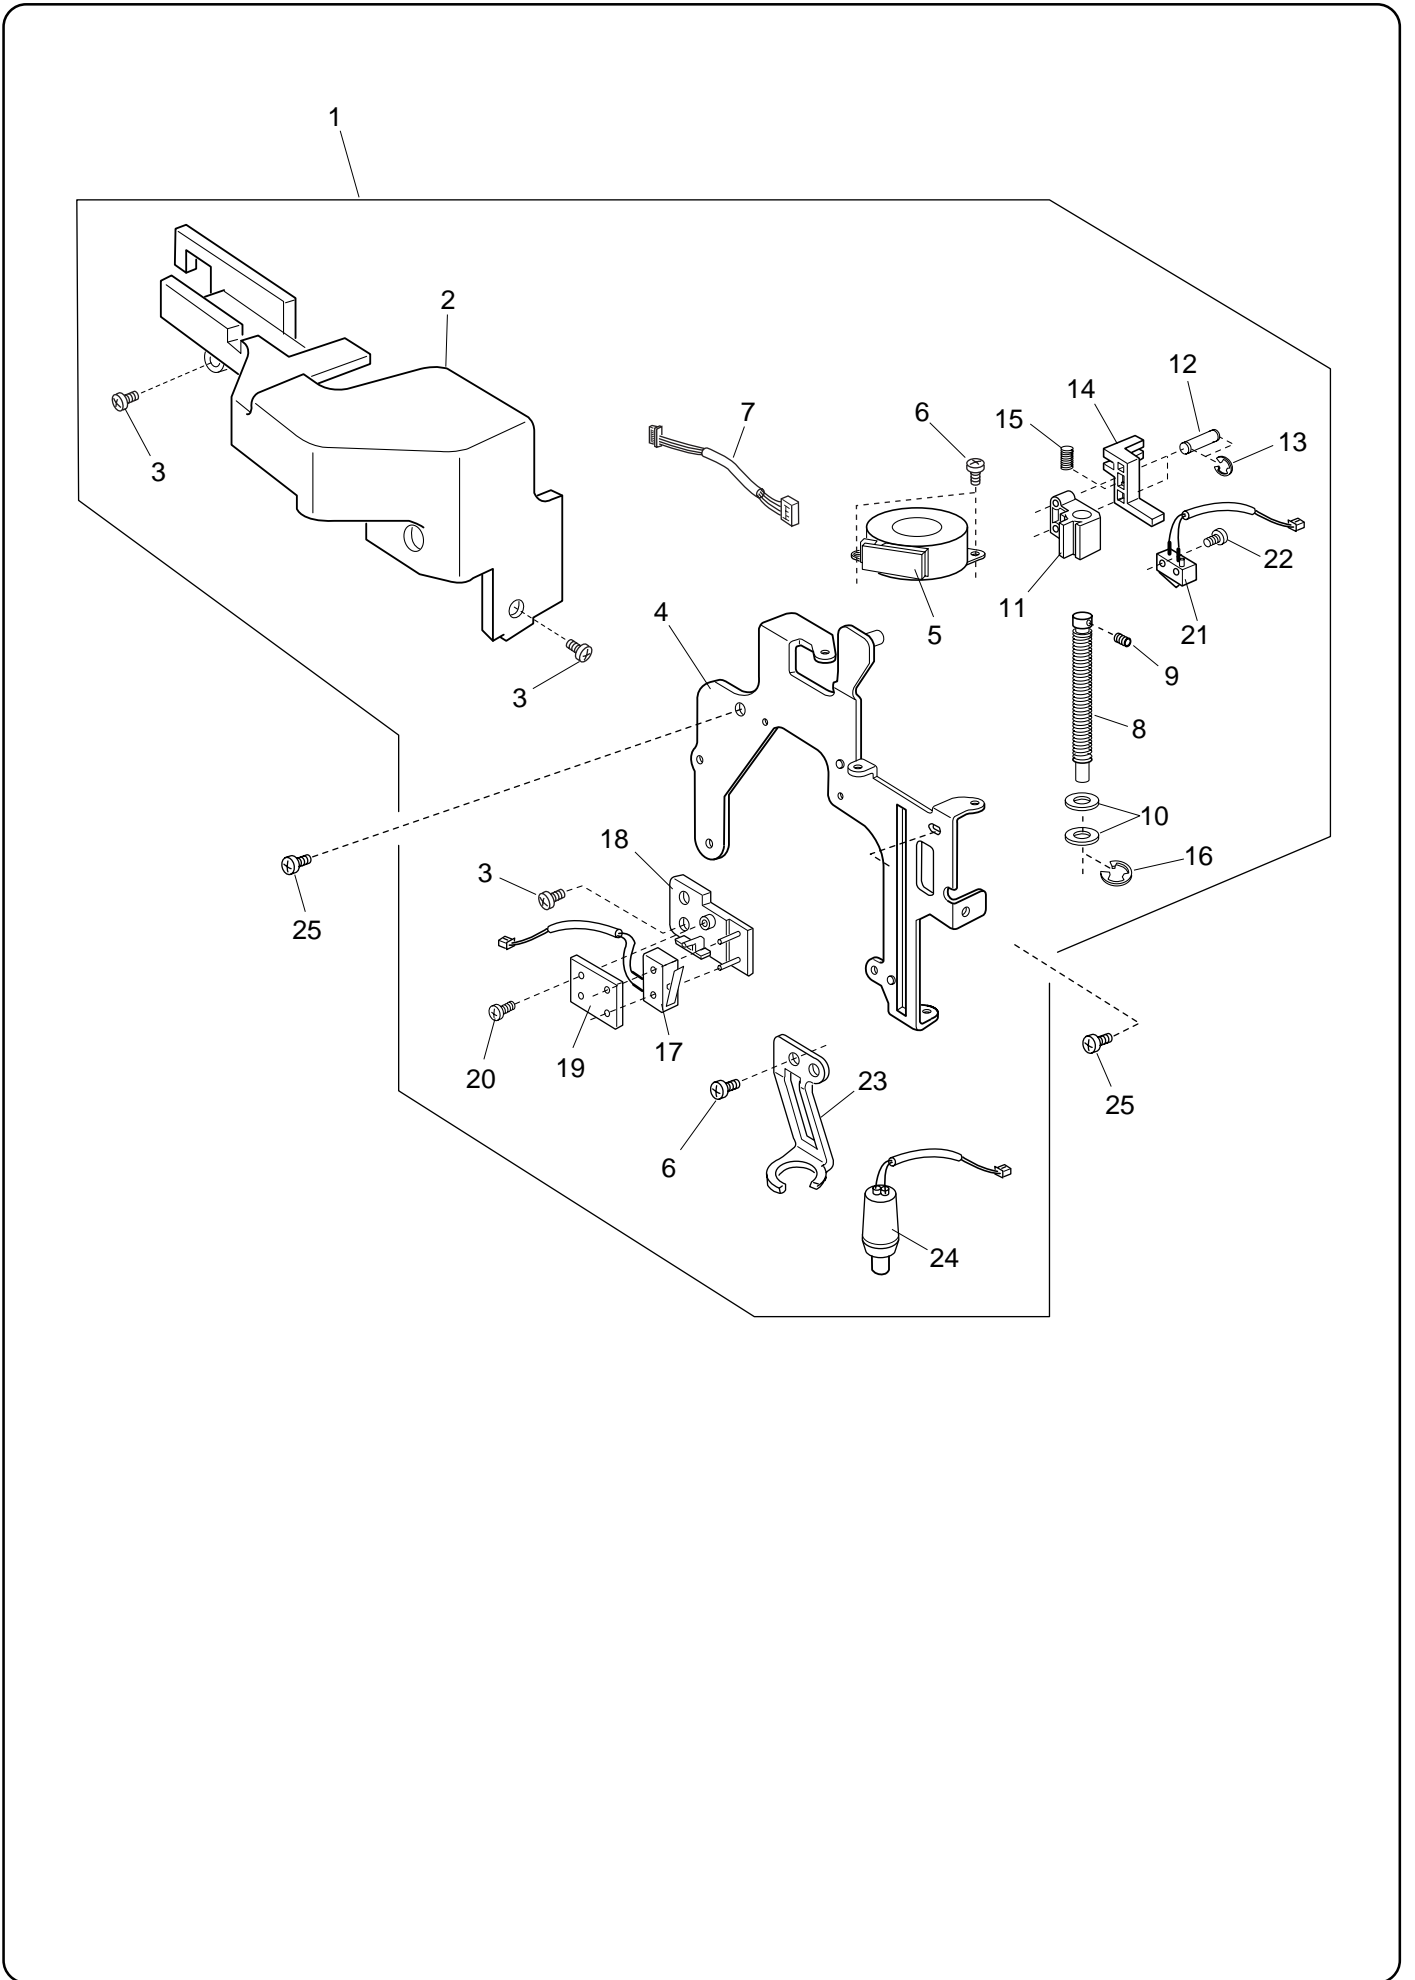

KEY NO.	PART NO.	DESCRIPTION
1	850604010	Needle Threader Motor Unit
2	850019012	Motor Cover
3	000103819	Set Screw 3x5
4	850014017	Front Set Plate
5	850505009	Stepping Motor 35 Unit
6	000101105	Set Screw 3x4
7	850506505	Motor Harness Unit
8	850015007	Threader Feed Screw
9	000110509	Set Screw 3x3
10	000036603	Thrust Washer FT50
11	850016019	Threader Carriage 1
12	850098004	Pin
13	000002301	Snap Ring E-2
14	850017009	Threader Carriage 2
15	850018000	Spring
16	000002507	Snap Ring E-4
17	850507001	Micro Switch Unit
18	850170001	Micro Switch Fixing Plate
19	850171002	Switch Cover
20	000162805	Set Screw 2x6
21	850507001	Micro Switch Unit
22	000134004	Set Screw 2x10
23	850050004	Lamp Fixing Plate
24	850525005	Lamp Socket Unit
25	000081005	Set Screw 4x8