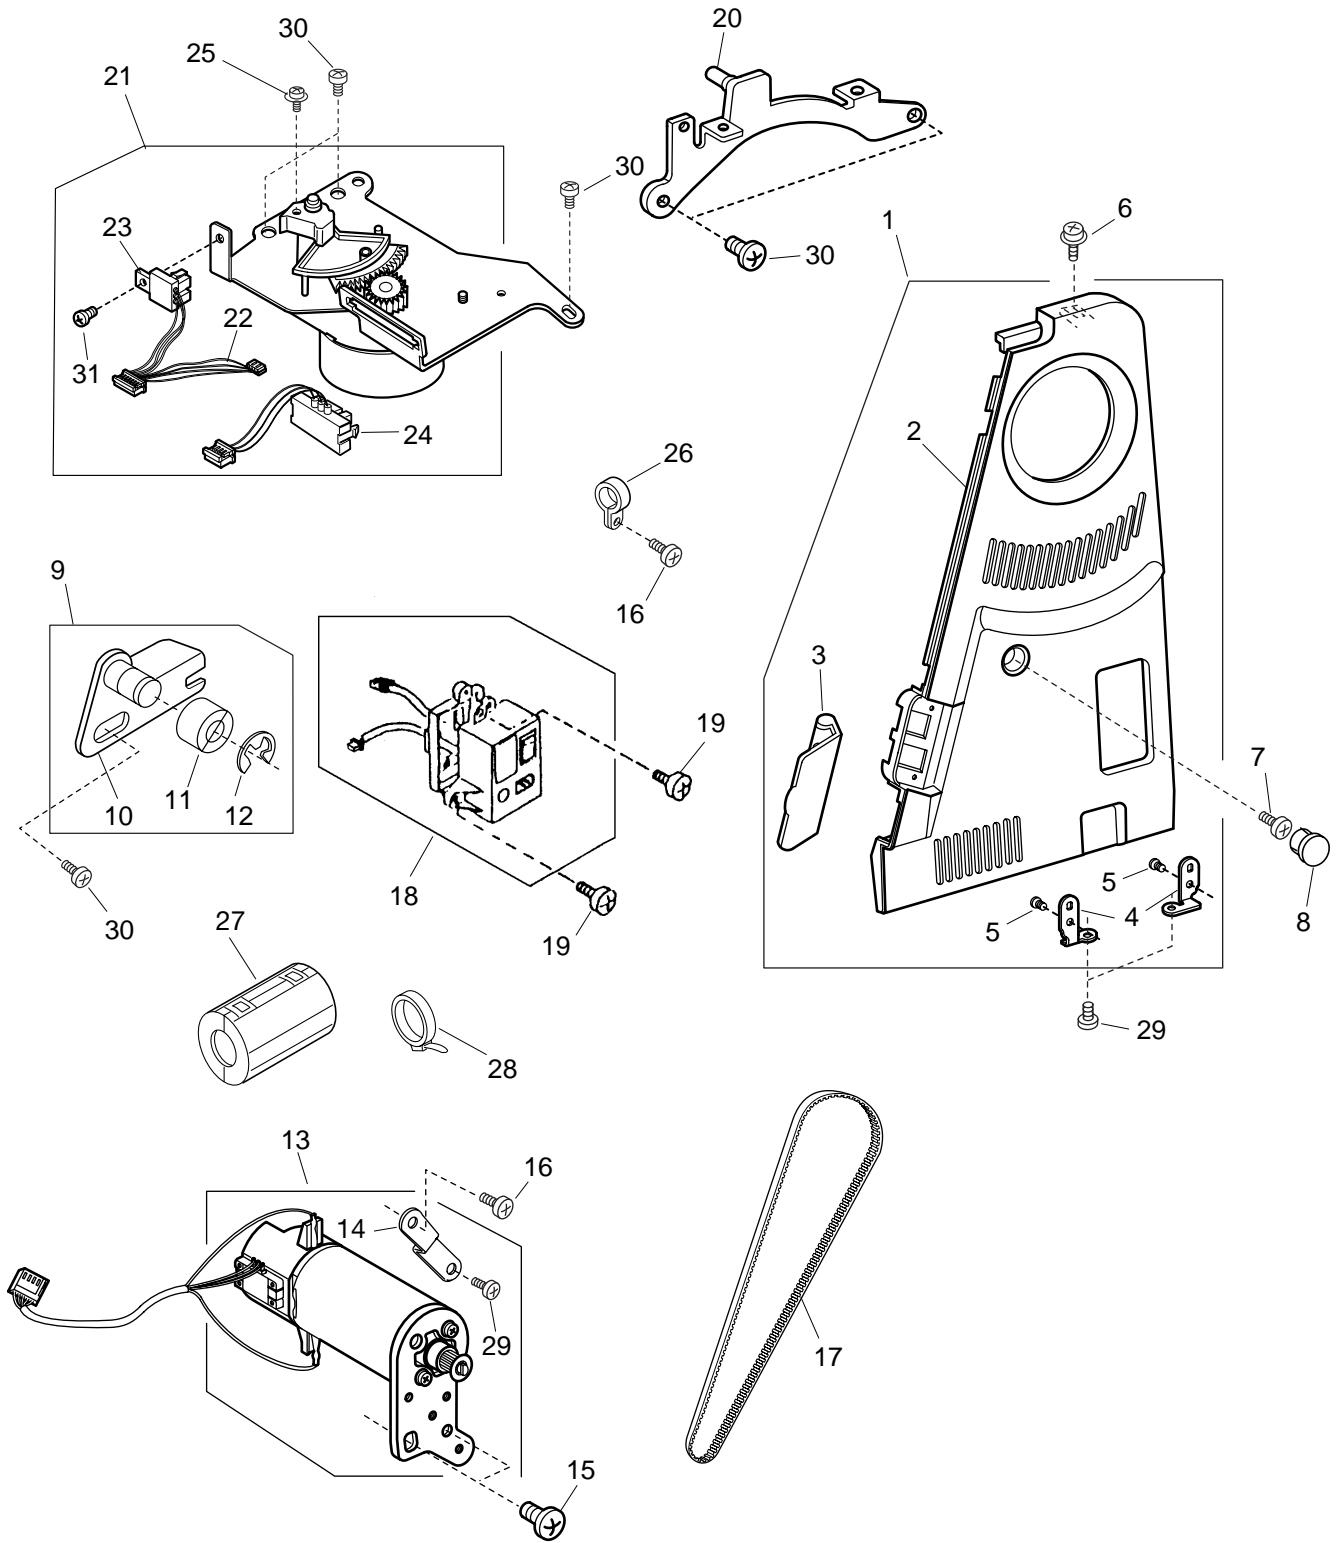

KEY NO.	PART NO.	DESCRIPTION
1	850620001	Belt Cover Unit (U.S.A.) (CANADA)
	850646003	Belt Cover Unit (AUSTRALIA) (U.K.) (NEW ZEALAND) (CONTINENTAL EUROPE)
2	850093009	Belt Cover
3	850094000	Connector Cover
4	832099009	Belt Cover Fixing Plate
5	000161103	Set Screw 3x6
6	000115009	Set Screw TP 3x8
7	000104108	Set Screw 4x20
8	653006101	Cap
9	830631014	Idler Unit
10	830148019	Idler Plate
11	625217100	Idler
12	000002806	Snap Ring E-6
13	080270207	Motor Unit
14	850205006	Motor Fixing Plate
15	000115607	Set Screw TP 4x8
16	000101404	Set Screw 4x6
17	850165003	Timing Belt
18	830543009	Machine Socket Unit (U.S.A.) (CANADA)
	850649109	Machine Socket Unit (AUSTRALIA) (U.K.) (NEW ZEALAND) (CONTINENTAL EUROPE)
19	000103509	Set Screw 4x10
20	850011003	Handle Base Plate Unit
21	850616004	Zigzag Width Stepping Motor Unit
22	850506309	Motor Harness Unit
23	832541207	Photo Interrupter Unit
24	830543100	Photo Sensor Unit
25	000115308	Set Screw TP 2x8
26	000126106	Nylon Clip
27	000559700	Ferrite Core (AUSTRALIA) (U.K.) (NEW ZEALAND) (CONTINENTAL EUROPE)
28	000053204	Cord Binder (AUSTRALIA) (U.K.) (NEW ZEALAND) (CONTINENTAL EUROPE)
29	000066705	Set Screw 3x8
30	000081005	Set Screw 4x8
31	000078319	Set Screw 3x6