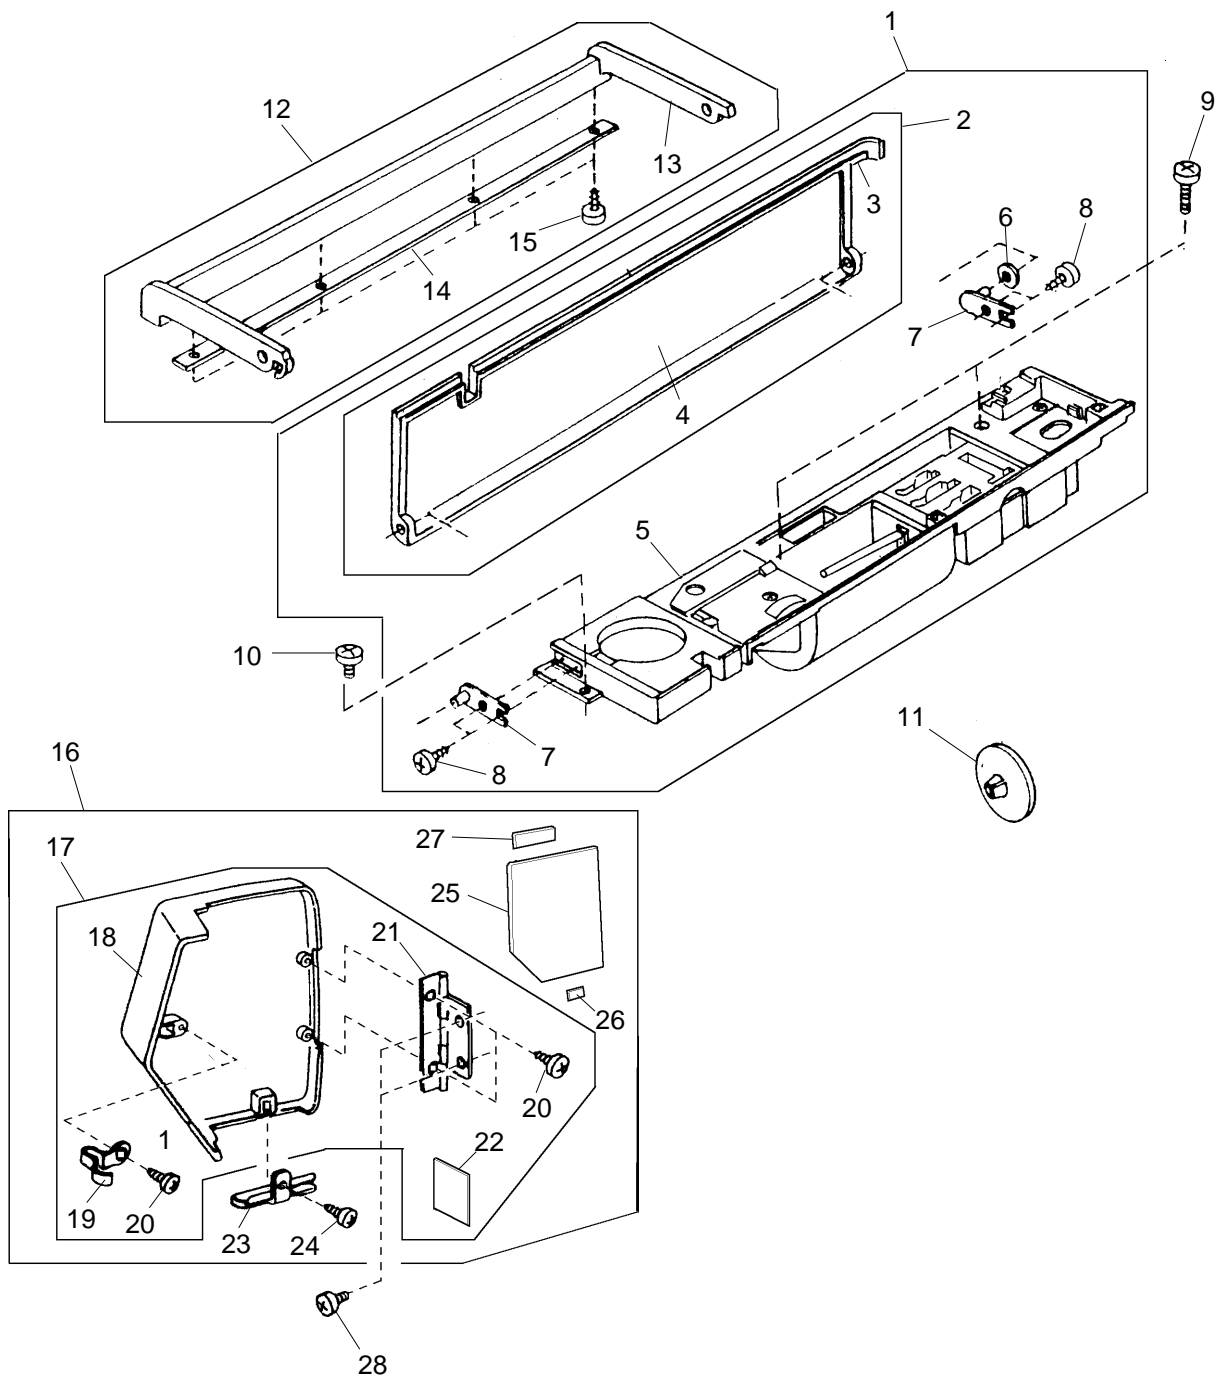

## Memory Craft 10001

KEY NO.	PART NO.	DESCRIPTION
1	832649011	Needle Plate Unit
2	832010006	Needle Plate
3	832235010	Hook Cover Plate Supporter (Left)
4	832012019	Hook Cover Plate Supporter (Right)
5	825016000	Hook Cover Plate Release Button
6	825017001	Spring
7	000169709	Set Screw 2x2.3
8	000096900	Set Screw 2x3.5
9	832174009	Tape
10	825259100	Spacer
11	825257108	Tape Holder
12	825013007	Bobbin Holder Stopper
13	820390109	Needle Plate Set Screw
14	750036012	Hook Cover Plate
15	832013009	Needle Plate Position Adjusting Pin
16	000111201	Set Screw
17	822314002	Nut
18	832014000	Needle Plate Nut Holder
19	000101404	Set Screw 4x6
20	832165007	Stopper Plate
21	810220106	Set Screw
22	832181009	Stopper
23	825605013	Needle Plate Set Plate (R) Unit
24	825021019	Needle Plate Set Plate (R)
25	825022009	Needle Plate Position Adjusting Plate
26	000101105	Set Screw 3x4
27	832570010	Bed Cover (Front) Unit
28	000103705	Set Screw 4x5
29	850501005	Bed Cover Unit
30	000162805	Set Screw 2x6
31	000014306	CS Ring 3
32	000103509	Set Screw 4x10
33	850502006	Extension Box Unit
34	830545009	Cord