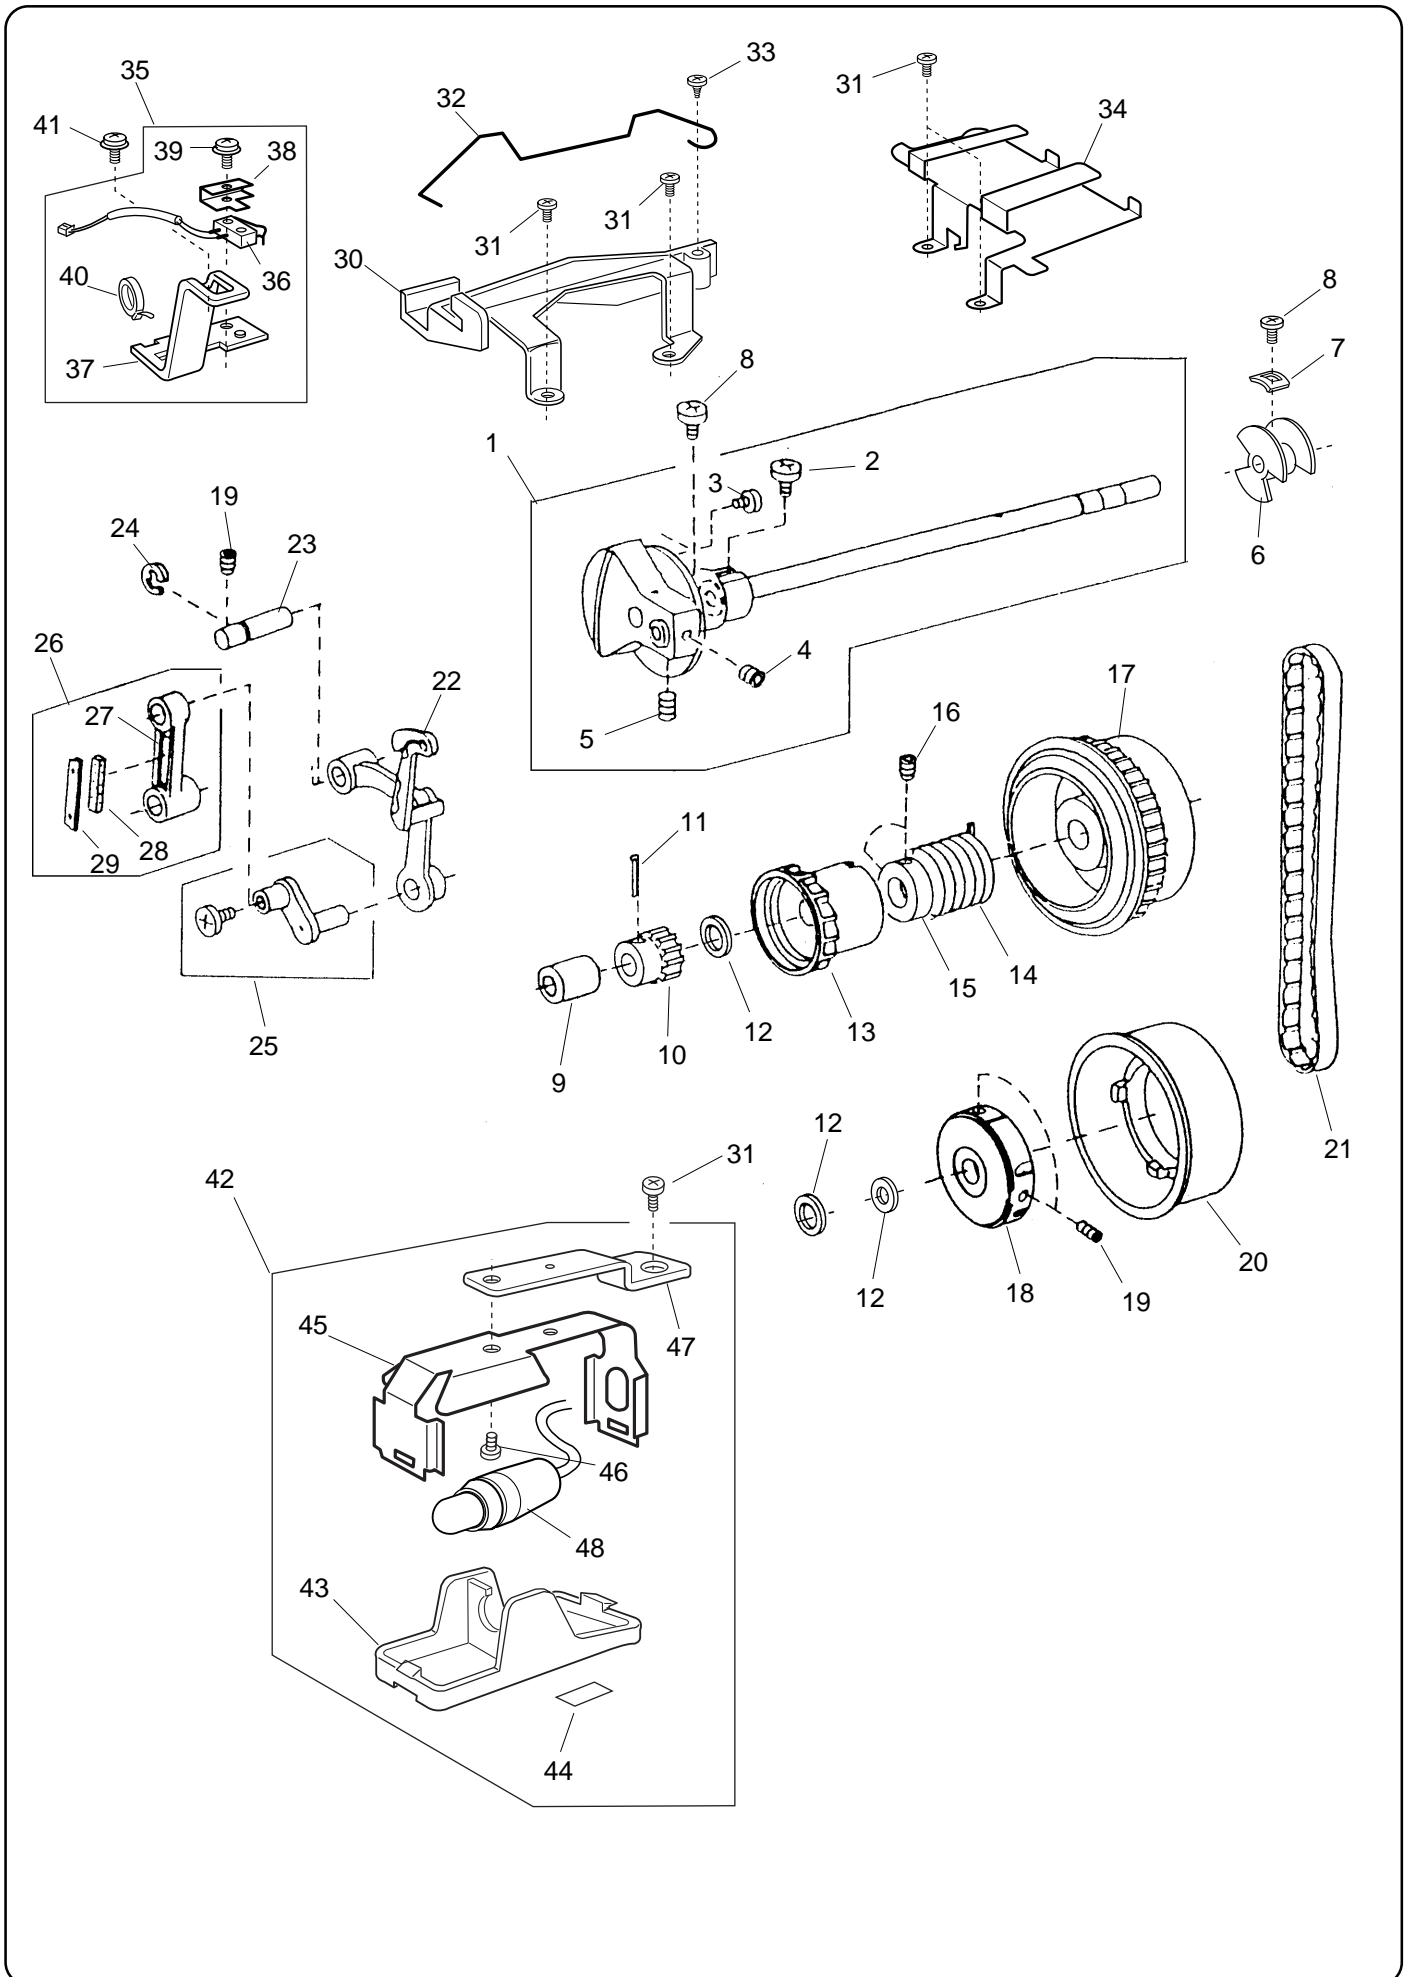

KEY NO.	PART NO.	DESCRIPTION
1	850613104	Upper Shaft Unit
2	000103509	Set Screw 4x10
3	000078319	Set Screw 3x6
4	000110901	Set Screw 5x4
5	000111706	Set screw 5x8
6	850069017	Upper Shaft Shield Plate
7	820102009	Washer
8	000081005	Set Screw 4x8
9	673062015	Upper Shaft Rear Metal
10	830341003	Upper Shaft Timing Gear
11	000004303	Spring Pin 3x20
12	000038801	Washer
13	653055002	Declutch Releasing Ring
14	653057004	Clutch Spring
15	653056003	Clutch Ring
16	000111304	Set Screw 5x5
17	850230000	Belt Wheel
18	830286009	Handwheel Base
19	000111201	Set Screw 4x4
20	653061300	Handwheel
21	650071005	Timing Belt
22	820511108	Thread Take-up Lever Unit
23	650062003	Pin
24	000001702	Snap Ring E-6
25	652512009	Needle Bar Crank Pin Unit
26	650607006	Needle Bar Crank Rod Unit
27	650039001	Needle Bar Crank Rod
28	650040005	Felt
29	650041006	Spring
30	850160008	Cord Guide 1
31	000101404	Set Screw 4x6
32	850175006	Cord Holder
33	000120203	Set Screw 3x8
34	850161009	Cord Guide 2
35	850607013	Presser Foot Lifter Sensor Unit
36	652520907	Micro Switch Unit
37	850044005	Switch Fixing Plate
38	850172003	Insulating Paper
39	000115308	Set Screw TP 2x8
40	000053008	Cord Binder
41	000115205	Set Screw TP 4x6
42	850629000	Lamp Cover Unit
43	850162000	Lamp Cover
44	100411001	Lamp Sticker
45	850163001	Lamp Cover Fixing Plate
46	000101127	Set Screw 3x4
47	850164002	Arm Lamp Fixing Plate
48	830538445	Lamp Socket Unit