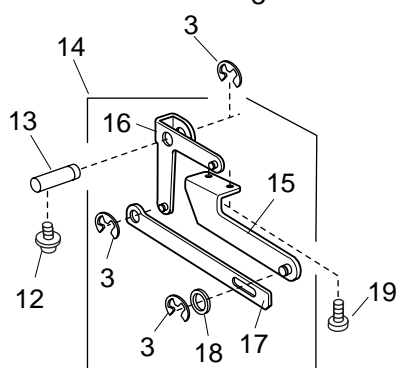

KEY NO.	PART NO.	DESCRIPTION
1	832657001	Knee Lifter Link Unit
2	832210008	Knee Lifter Link (1)
3	000002507	Snap Ring E-4
4	832213001	Knee Lifter Rod (1)
5	832214002	Knee Lifter Link (2)
6	832215003	Knee Lifter Rod (2)
7	832211009	Hinge Screw
8	000001609	Snap Ring E-5
9	832212000	Knee Lifter Link Spring
10	832218006	Knee Lifter Link (5)
11	830338100	Tension Releasing Lever Pin
12	000115629	Set Screw TP 4x8
13	832234019	Knee Lifter Link Pin
14	850621002	Knee Lifter Link Plate Unit
15	850096002	Knee Lifter Link Supporting Plate
16	850095001	Knee Lifter Link (3)
17	850097003	Knee Lifter Link Plate
18	000072003	Washer
19	000081005	Set Screw 4x8
20	850619007	Bobbin Winder Unit
21	850521001	Bobbin Winder Unit
22	365076007	Rubber Ring
23	850092008	Bobbin Winder Shield Plate
24	000066705	Set Screw 3x8
25	830510603	Photo Interrupter Unit
26	000103808	Set Screw 3x5
27	830273014	Spring
28	686063005	Hinge Screw
29	000126003	Nylon Clip
30	830145005	Declutch Arm
31	625215005	Spring
32	625214004	Hinge Screw
33	850628113	Switching Regulator Unit
34	850522105	Switching Regulator
35	850157024	Switching Regulator Case
36	850158014	Switching Regulator Plate
37	000119704	Set Screw 3x14
38	850523003	Power Supply Harness Unit