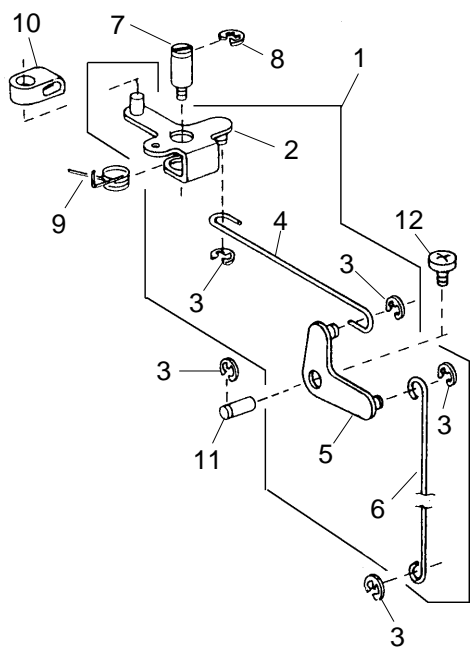

KEY NO.	PART NO.	DESCRIPTION
1	832657001	Knee Lifter Link Unit
2	832210008	Knee Lifter Link (1)
3	000002507	Snap Ring E-4
4	832213001	Knee Lifter Rod (1)
5	832214002	Knee Lifter Link (2)
6	832215003	Knee Lifter Rod (2)
7	832211009	Hinge Screw
8	000001609	Snap Ring E-5
9	832212000	Knee Lifter Link Spring
10	832218006	Knee Lifter Link (5)
11	830338100	Tension Releasing Lever Pin
12	000115629	Set Screw TP 4x8
13	832234019	Knee Lifter Link Pin
14	850621002	Knee Lifter Link Plate Unit
15	850096002	Knee Lifter Link Supporting Plate
16	850095001	Knee Lifter Link (3)
17	850097003	Knee Lifter Link Plate
18	000072003	Washer
19	000081005	Set Screw 4x8
20	850619007	Bobbin Winder Unit
21	850521001	Bobbin Winder Unit
22	365076007	Rubber Ring
23	850092008	Bobbin Winder Shield Plate
24	000066705	Set Screw 3x8
25	830510603	Photo Interrupter Unit
26	000103808	Set Screw 3x5
27	830273014	Spring
28	686063005	Hinge Screw
29	000126003	Nylon Clip
30	830145005	Declutch Arm
31	625215005	Spring
32	625214004	Hinge Screw
33	850628113	Switching Regulator Unit
34	850522105	Switching Regulator
35	850157024	Switching Regulator Case
36	850158014	Switching Regulator Plate
37	000119704	Set Screw 3x14
38	850523003	Power Supply Harness Unit