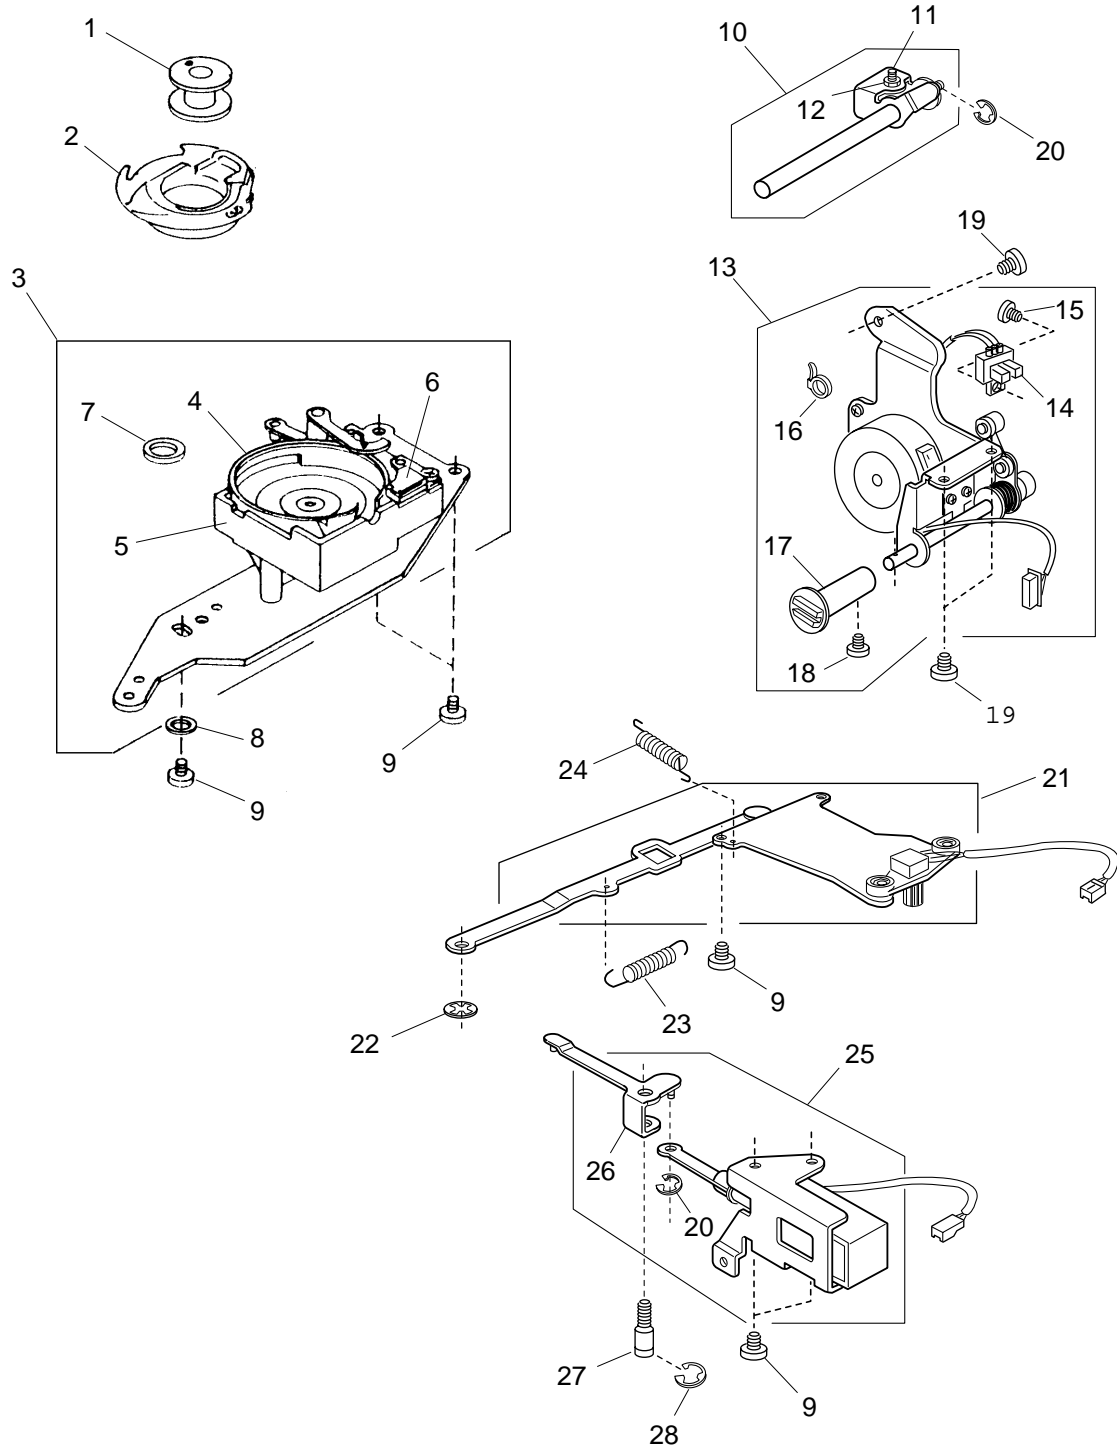

KEY NO.	PART NO.	DESCRIPTION
1	102261103	Bobbin
2	832517112	Bobbin Holder Unit
3	832627105	Rotary Hook Unit
4	834950014	Hook Race Unit
5	832611106	Hook Race Cover Unit
6	627567001	Bobbin Holder Stopper Unit
7	627190010	Magnet
8	000070506	Plain Washer
9	000081005	Set Screw 4x8
10	850614002	Feed Arm Unit
11	830266003	Feed Arm Screw
12	000160102	Adjustable Lock Nut 4
13	850615014	Feed Stepping Motor Unit
14	832541001	Photo Interrupter Unit
15	000078319	Set Screw 3x6
16	000053008	Cord Binder
17	832087004	SS Adjusting Knob
18	000115009	Set Screw TP 3x8
19	000101404	Set Screw 4x6
20	000002105	Snap Ring E-3
21	850618006	Sensor Set Plate Unit
22	000013707	CS Ring 2.4
23	850089002	Spring
24	850212017	Spring
25	850645013	Bobbin Thread Detector Solenoid Unit
26	850083006	Remaining Bobbin Thread Sensor Arm
27	832097018	Hinge Screw
28	000002507	Snap Ring E-4