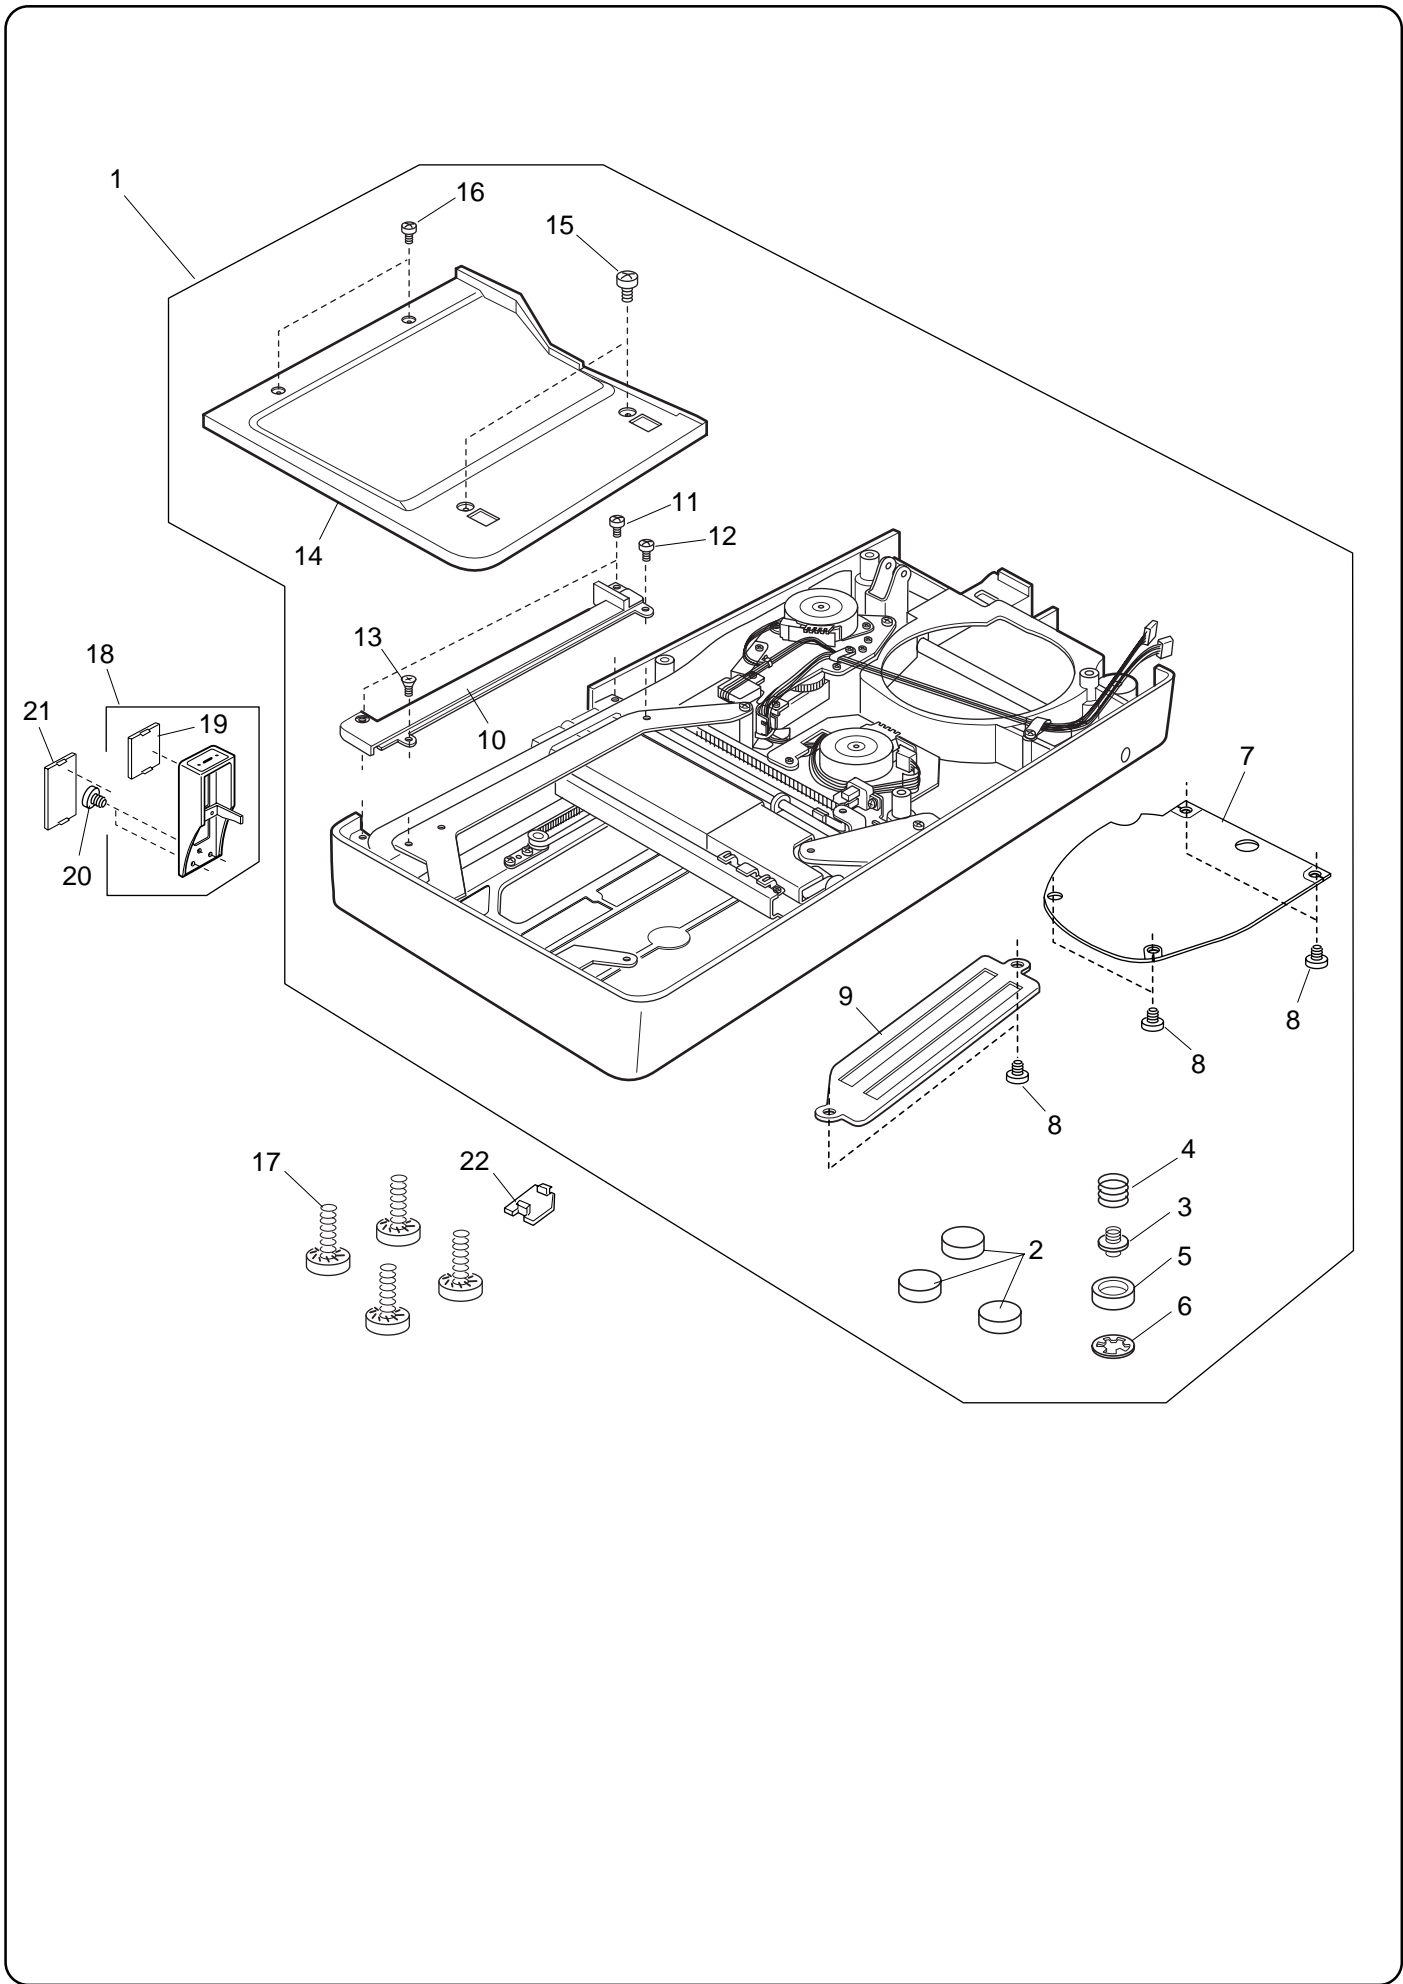

KEY NO.	PART NO.	DESCRIPTION
1	850622302	Base Unit
2	830150003	Rubber Cushion
3	820350004	Adjusting Screw
4	820351005	Spring
5	605074008	Rubber Cushion
6	813123004	CS Ring
7	850151017	Base Lid
8	810220106	Set Screw
9	832146002	Base Lid (1)
10	850147205	Sheet Cover
11	000066727	Set Screw 3x8
12	000101105	Set Screw 3x4
13	000101404	Set Screw 4x6
14	850152203	Base Cover
15	000101426	Set Screw 4x6
16	000101127	Set Screw 3x4
17	000127107	Set Screw 6x35
18	850627008	Carriage Plate Unit
19	850169007	Carriage Cover Plate (2)
20	000115009	Set Screw 3x8
21	850156001	Carriage Cover Plate
22	851071004	Base Lid (3)