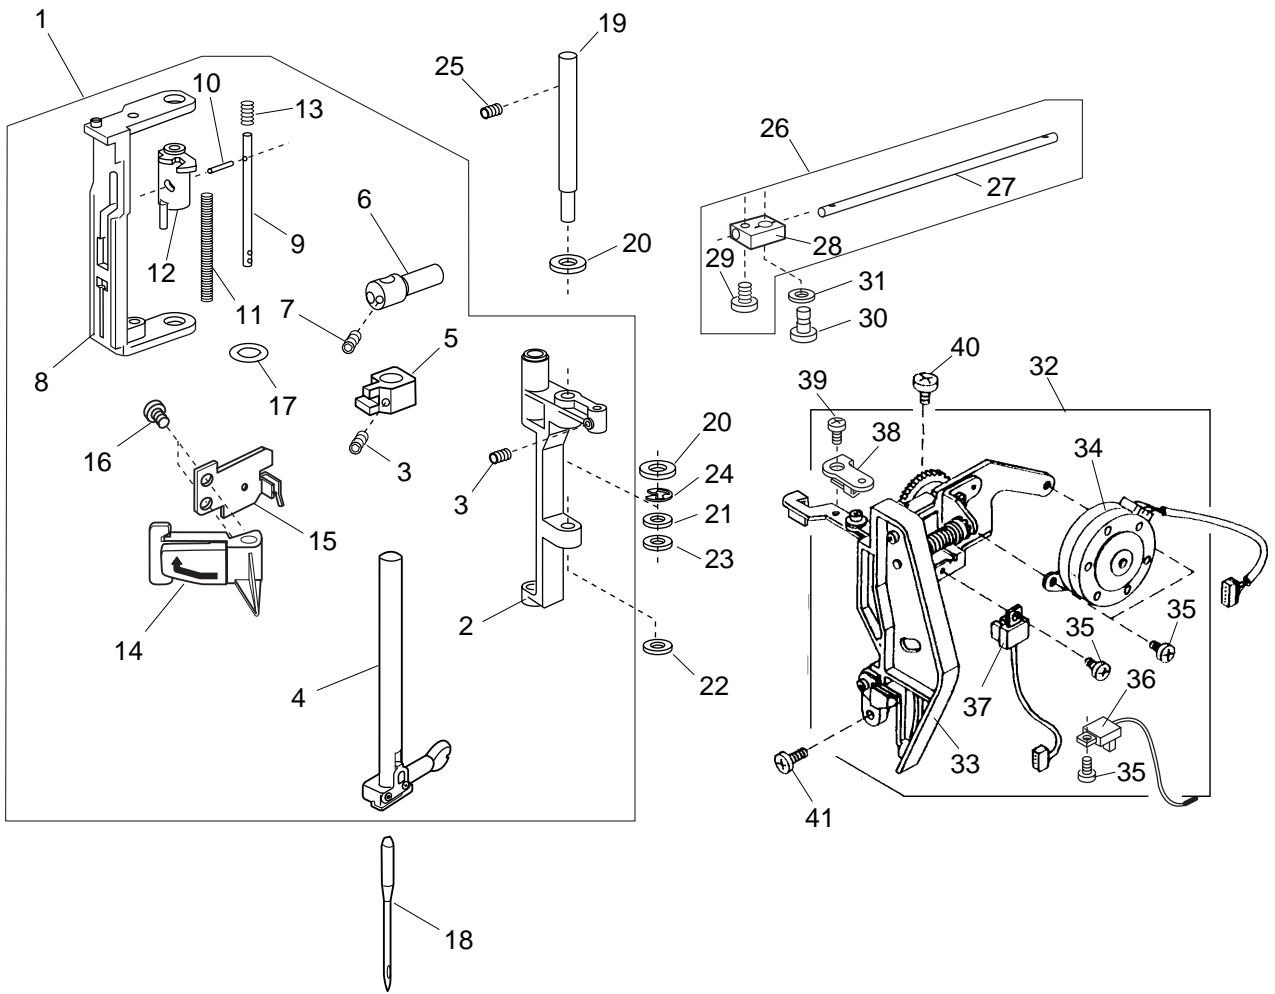

KEY NO.	PART NO.	DESCRIPTION
1	850605000	Needle Bar Supporter Unit
2	850020005	Needle Bar Supporter
3	000111902	Set Screw 3x4
4	830609208	Needle Bar Unit
5	850021006	Threader Positioning Setting Block
6	751047008	Needle Bar Connecting Stud
7	000111201	Set Screw 4x4
8	850022007	Threader Frame
9	850023008	Threader Shaft
10	850173004	Pin with Groove
11	850024009	Threader Shaft Spring
12	850025000	Threader Guide
13	850026001	Threader Guide Spring
14	850631005	Thread Holder Unit
15	850508013	Threader Plate Unit
16	000102807	Set Screw 2x4
17	000174110	O Ring
18	102408089	Needle HA X 3N-14
19	823018006	Needle Bar Supporter Shaft
20	822063003	Felt (2)
21	000036108	Thrust Washer FT70
22	000036603	Thrust Washer FT50
23	000116000	Washer 7
24	000001609	Snap Ring E-5
25	000111108	Set Screw 4x6
26	850617005	Zigzag Width Rod Unit
27	850082005	Zigzag Width Rod
28	823065008	Needle Bar Supporter Connecting Stud
29	000115308	Set Screw TP 2x8
30	823066009	Connecting Rod Shaft
31	000116103	Washer 4
32	850648407	Thread Tension Unit
33	850510203	Thread Tension Unit
34	850511008	Stepping Motor Unit
35	000103808	Set Screw 3x5
36	832541001	Photo Interrupter Unit
37	832537004	Photo Interrupter Unit
38	832205011	Thread Tension Release Plate (Knee Lifter)
39	000101105	Set Screw 3x4
40	000115205	Set Screw 4x6
41	000101703	Set Screw 4x12