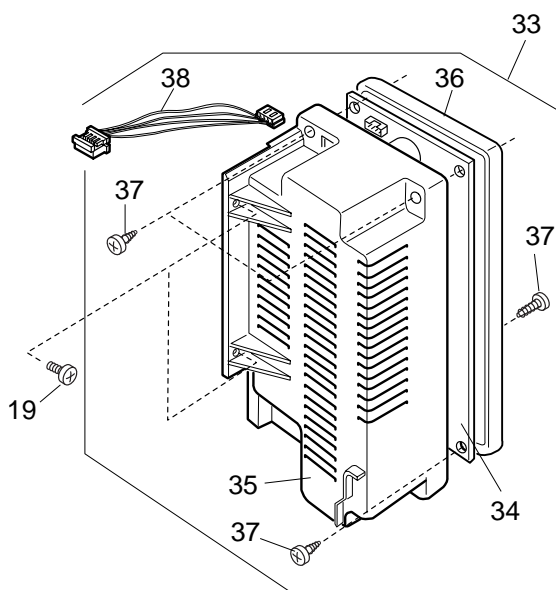

KEY NO.	PART NO.	DESCRIPTION
1	832657001	Knee Lifter Link Unit
2	832210008	Knee Lifter Link (1)
3	000002507	Snap Ring E-4
4	832213001	Knee Lifter Rod (1)
5	832214002	Knee Lifter Link (2)
6	832215003	Knee Lifter Rod (2)
7	832211009	Hinge Screw
8	000001609	Snap Ring E-5
9	832212000	Knee Lifter Link Spring
10	832218006	Knee Lifter Link (5)
11	830338100	Tension Releasing Lever Pin
12	000115629	Set Screw TP 4x8
13	832234019	Knee Lifter Link Pin
14	850621002	Knee Lifter Link Plate Unit
15	850096002	Knee Lifter Link Supporting Plate
16	850095001	Knee Lifter Link (3)
17	850097003	Knee Lifter Link Plate
18	000072003	Washer
19	000081005	Set Screw 4x8
20	850619007	Bobbin Winder Unit
21	850521001	Bobbin Winder Unit
22	365076007	Rubber Ring
23	850092008	Bobbin Winder Shield Plate
24	000066705	Set Screw 3x8
25	830510603	Photo Interrupter Unit
26	000103808	Set Screw 3x5
27	830273014	Spring
28	686063005	Hinge Screw
29	000126003	Nylon Clip
30	830145005	Declutch Arm
31	625215005	Spring
32	625214004	Hinge Screw
33	850628113	Switching Regulator Unit
34	850522105	Switching Regulator
35	850157024	Switching Regulator Case
36	850158014	Switching Regulator Plate
37	000119704	Set Screw 3x14
38	850523003	Power Supply Harness Unit