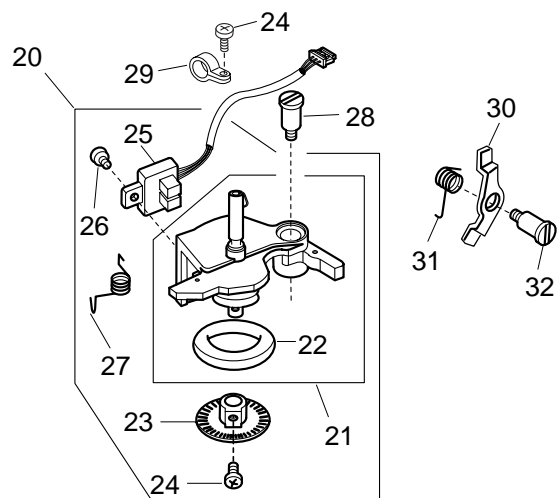

KEY NO.	PART NO.	DESCRIPTION
1	832657001	Knee Lifter Link Unit
2	832210008	Knee Lifter Link (1)
3	000002507	Snap Ring E-4
4	832213001	Knee Lifter Rod (1)
5	832214002	Knee Lifter Link (2)
6	832215003	Knee Lifter Rod (2)
7	832211009	Hinge Screw
8	000001609	Snap Ring E-5
9	832212000	Knee Lifter Link Spring
10	832218006	Knee Lifter Link (5)
11	830338100	Tension Releasing Lever Pin
12	000115629	Set Screw TP 4x8
13	832234019	Knee Lifter Link Pin
14	850621002	Knee Lifter Link Plate Unit
15	850096002	Knee Lifter Link Supporting Plate
16	850095001	Knee Lifter Link (3)
17	850097003	Knee Lifter Link Plate
18	000072003	Washer
19	000081005	Set Screw 4x8
20	850619007	Bobbin Winder Unit
21	850521001	Bobbin Winder Unit
22	365076007	Rubber Ring
23	850092008	Bobbin Winder Shield Plate
24	000066705	Set Screw 3x8
25	830510603	Photo Interrupter Unit
26	000103808	Set Screw 3x5
27	830273014	Spring
28	686063005	Hinge Screw
29	000126003	Nylon Clip
30	830145005	Declutch Arm
31	625215005	Spring
32	625214004	Hinge Screw
33	850628113	Switching Regulator Unit
34	850522105	Switching Regulator
35	850157024	Switching Regulator Case
36	850158014	Switching Regulator Plate
37	000119704	Set Screw 3x14
38	850523003	Power Supply Harness Unit