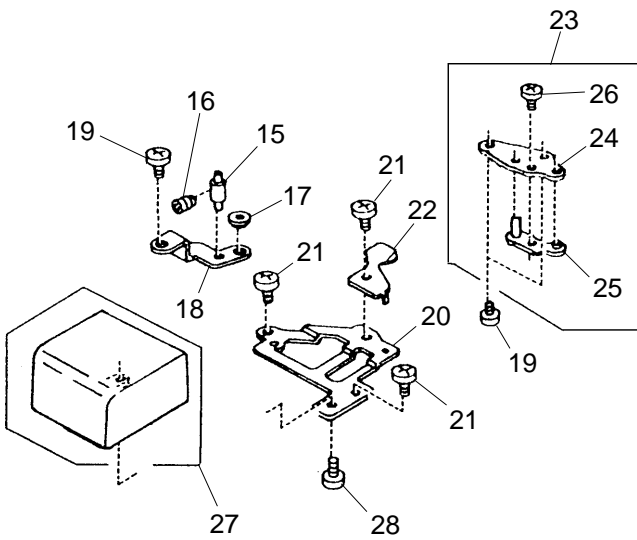

## Memory Craft 10001

KEY NO.	PART NO.	DESCRIPTION
1	832649011	Needle Plate Unit
2	832010006	Needle Plate
3	832235010	Hook Cover Plate Supporter (Left)
4	832012019	Hook Cover Plate Supporter (Right)
5	825016000	Hook Cover Plate Release Button
6	825017001	Spring
7	000169709	Set Screw 2x2.3
8	000096900	Set Screw 2x3.5
9	832174009	Tape
10	825259100	Spacer
11	825257108	Tape Holder
12	825013007	Bobbin Holder Stopper
13	820390109	Needle Plate Set Screw
14	750036012	Hook Cover Plate
15	832013009	Needle Plate Position Adjusting Pin
16	000111201	Set Screw
17	822314002	Nut
18	832014000	Needle Plate Nut Holder
19	000101404	Set Screw 4x6
20	832165007	Stopper Plate
21	810220106	Set Screw
22	832181009	Stopper
23	825605013	Needle Plate Set Plate (R) Unit
24	825021019	Needle Plate Set Plate (R)
25	825022009	Needle Plate Position Adjusting Plate
26	000101105	Set Screw 3x4
27	832570010	Bed Cover (Front) Unit
28	000103705	Set Screw 4x5
29	850501005	Bed Cover Unit
30	000162805	Set Screw 2x6
31	000014306	CS Ring 3
32	000103509	Set Screw 4x10
33	850502006	Extension Box Unit
34	830545009	Cord

KEY NO.	PART NO.	DESCRIPTION
1	850604010	Needle Threader Motor Unit
2	850019012	Motor Cover
3	000103819	Set Screw 3x5
4	850014017	Front Set Plate
5	850505009	Stepping Motor 35 Unit
6	000101105	Set Screw 3x4
7	850506505	Motor Harness Unit
8	850015007	Threader Feed Screw
9	000110509	Set Screw 3x3
10	000036603	Thrust Washer FT50
11	850016019	Threader Carriage 1
12	850098004	Pin
13	000002301	Snap Ring E-2
14	850017009	Threader Carriage 2
15	850018000	Spring
16	000002507	Snap Ring E-4
17	850507001	Micro Switch Unit
18	850170001	Micro Switch Fixing Plate
19	850171002	Switch Cover
20	000162805	Set Screw 2x6
21	850507001	Micro Switch Unit
22	000134004	Set Screw 2x10
23	850050004	Lamp Fixing Plate
24	850525005	Lamp Socket Unit
25	000081005	Set Screw 4x8