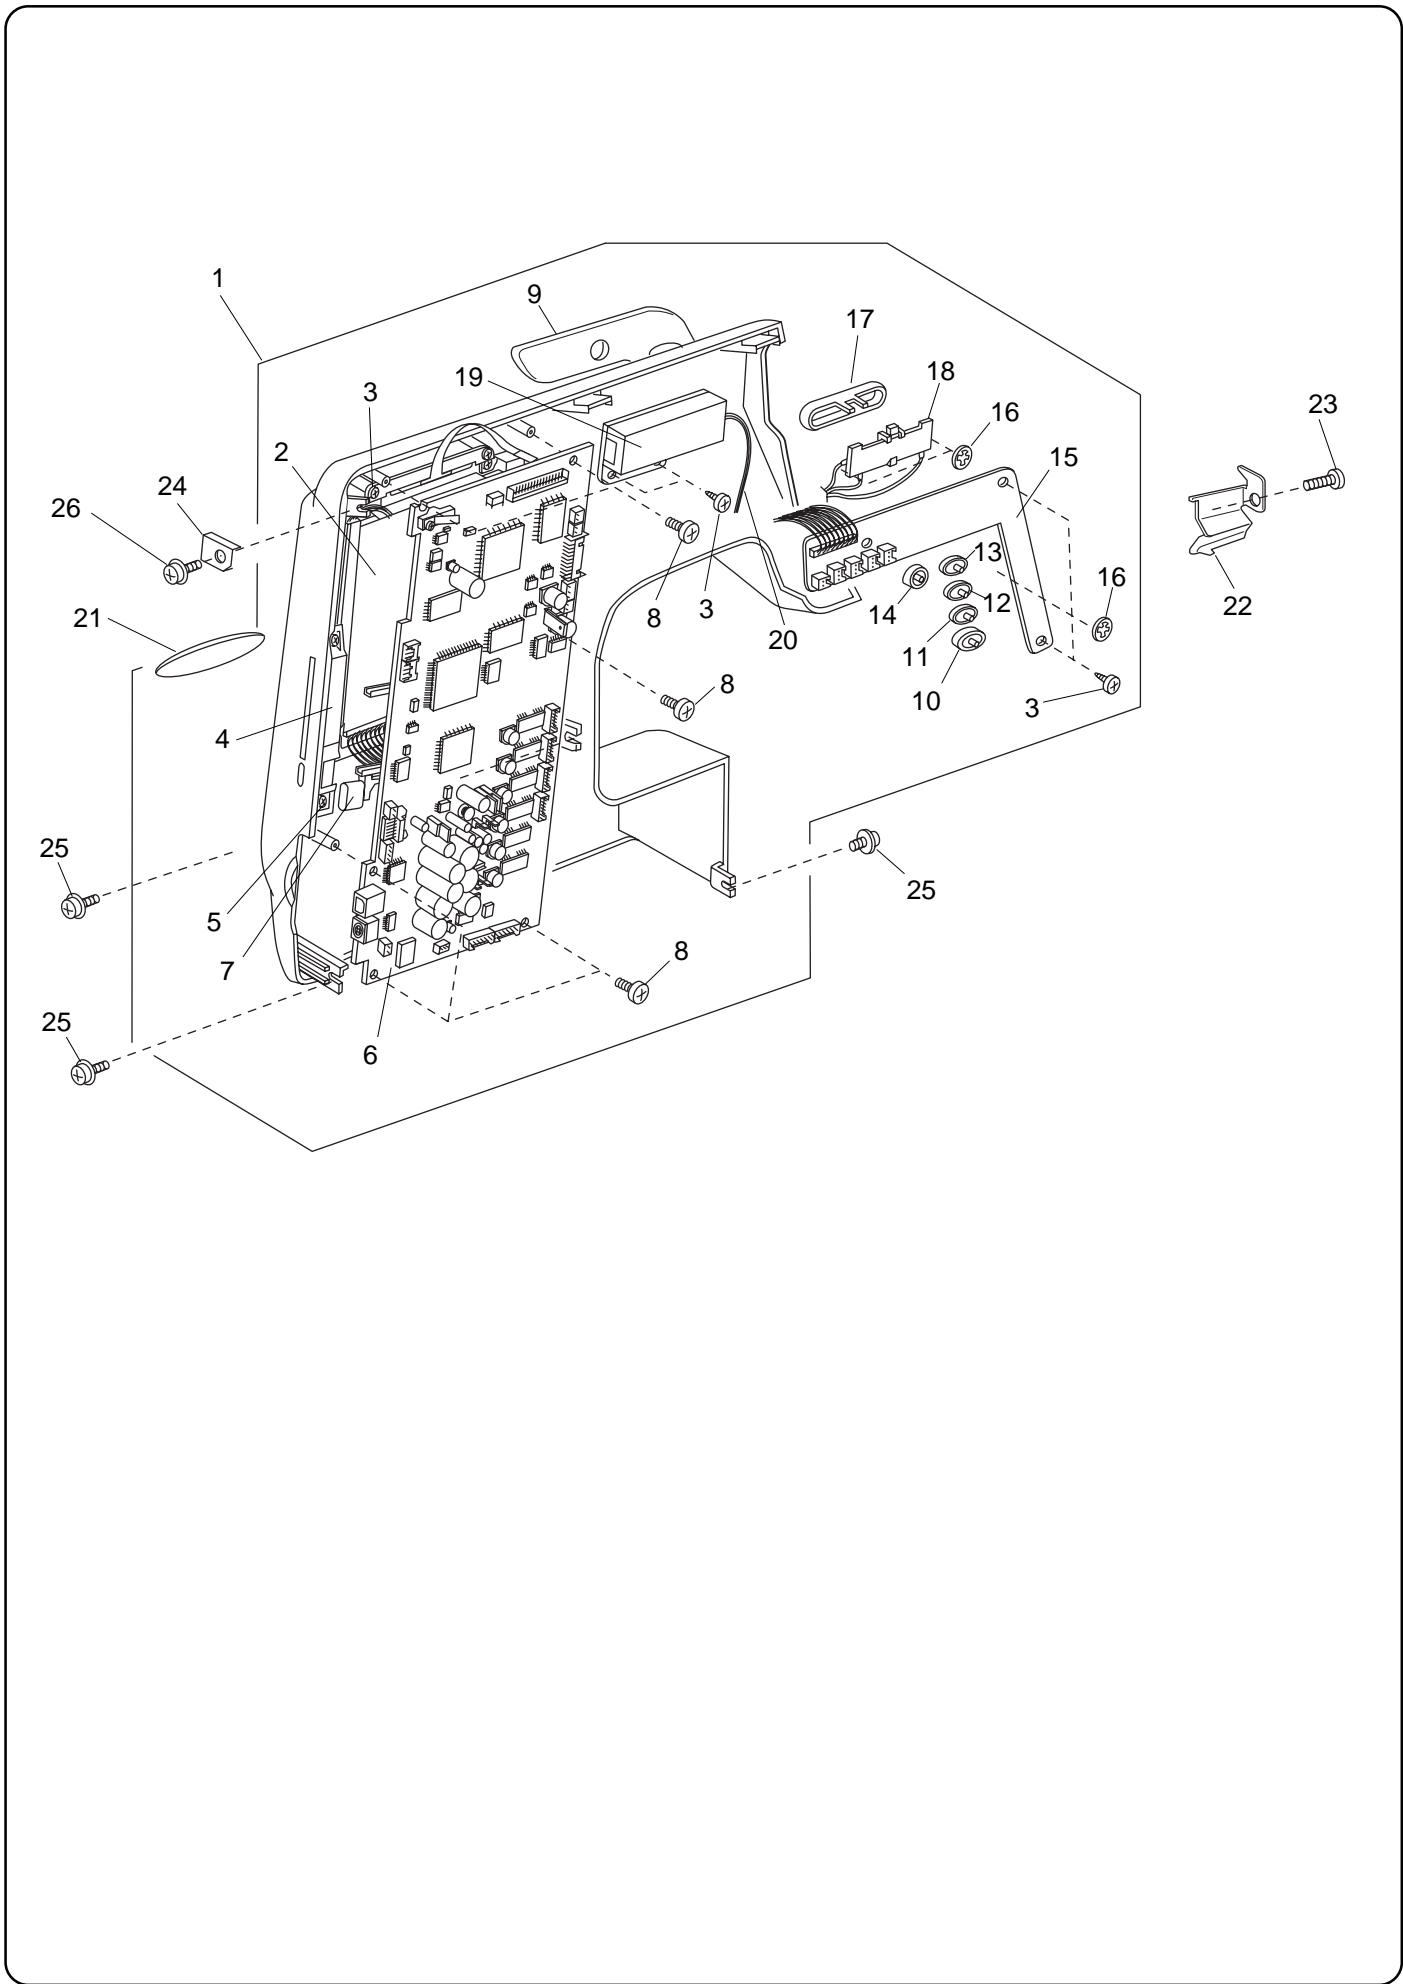

KEY NO.	PART NO.	DESCRIPTION
1	850609200	Front Cover Unit
2	850610400	LCD Unit
3	000120203	Set Screw 3x8
4	850055009	Card Guide
5	000161309	Set Screw 3x10
6	850632109	Printed Circuit Board A Unit
7	850064001	Eject Button
8	000076317	Set Screw 3x10
9	850057001	Ornamental Plate
10	850058105	Button
11	850059128	Button (1)
12	850059221	Button (1)
13	850059324	Button (1)
14	850060306	Button (2)
15	850517004	Printed Circuit Board F Unit
16	000014306	CS Ring 3
17	850061008	Slide Knob
18	653507509	Slide Volume Unit
19	850612000	Inverter Unit
20	850524004	Inverter Harness Unit
21	850238008	Emblem
22	825183010	Arm Thread Guide (Lower)
23	000096508	Set Screw 3.5x2.5
24	832177002	Washer
25	000115607	Set Screw TP 4x8
26	000103808	Set Screw 3x5