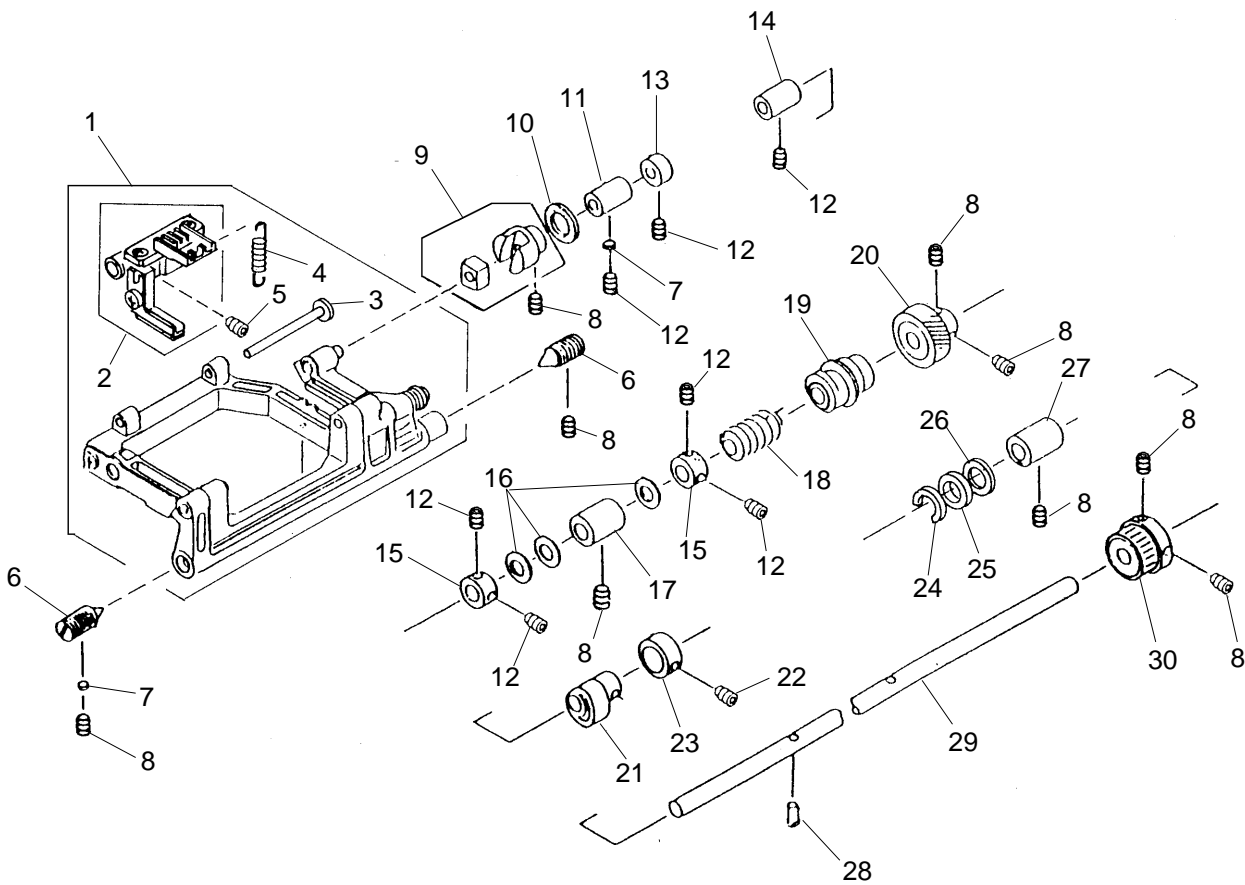

KEY NO.	PART NO.	DESCRIPTION
1	832633023	Feed Lock Shaft Unit
2	832533002	Feed Dog Set Plate Unit
3	825099007	Pin
4	825103005	Spring
5	000111407	Set Screw 4x6
6	532030003	Screw Center
7	650175000	Washer
8	000111304	Set Screw 5x5
9	625508008	Feed Regulator Unit
10	823110009	Felt
11	625144002	Bushing (Front)
12	000111201	Set Screw 4x4
13	820387000	Ring
14	650092002	Bushing (Rear)
15	820166001	Lower Shaft Ring
16	000038502	Washer
17	650078002	Lower Shaft Bushing (Front)
18	825093001	Feed Lifting Cam Spring
19	825092000	Feed Lifting Cam
20	650076000	Lower Shaft Gear
21	825091102	Feed Cam
22	000111108	Set Screw 4x6
23	810092004	Ring
24	822112008	Felt Holder
25	822070003	Felt (1)
26	000036201	Thrust Washer
27	650079003	Lower Shaft Bushing (Rear)
28	820161006	Pin
29	850071001	Lower Shaft
30	822113009	Lower Shaft Timing Gear