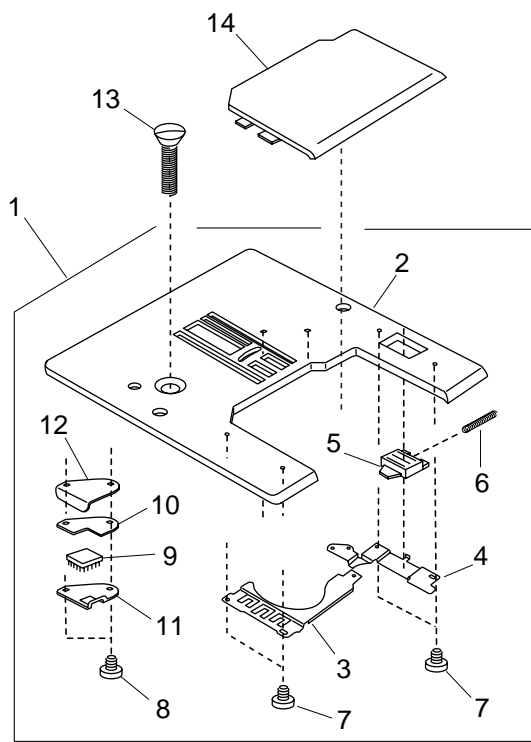

## Memory Craft 10001

KEY NO.	PART NO.	DESCRIPTION
1	832649011	Needle Plate Unit
2	832010006	Needle Plate
3	832235010	Hook Cover Plate Supporter (Left)
4	832012019	Hook Cover Plate Supporter (Right)
5	825016000	Hook Cover Plate Release Button
6	825017001	Spring
7	000169709	Set Screw 2x2.3
8	000096900	Set Screw 2x3.5
9	832174009	Tape
10	825259100	Spacer
11	825257108	Tape Holder
12	825013007	Bobbin Holder Stopper
13	820390109	Needle Plate Set Screw
14	750036012	Hook Cover Plate
15	832013009	Needle Plate Position Adjusting Pin
16	000111201	Set Screw
17	822314002	Nut
18	832014000	Needle Plate Nut Holder
19	000101404	Set Screw 4x6
20	832165007	Stopper Plate
21	810220106	Set Screw
22	832181009	Stopper
23	825605013	Needle Plate Set Plate (R) Unit
24	825021019	Needle Plate Set Plate (R)
25	825022009	Needle Plate Position Adjusting Plate
26	000101105	Set Screw 3x4
27	832570010	Bed Cover (Front) Unit
28	000103705	Set Screw 4x5
29	850501005	Bed Cover Unit
30	000162805	Set Screw 2x6
31	000014306	CS Ring 3
32	000103509	Set Screw 4x10
33	850502006	Extension Box Unit
34	830545009	Cord