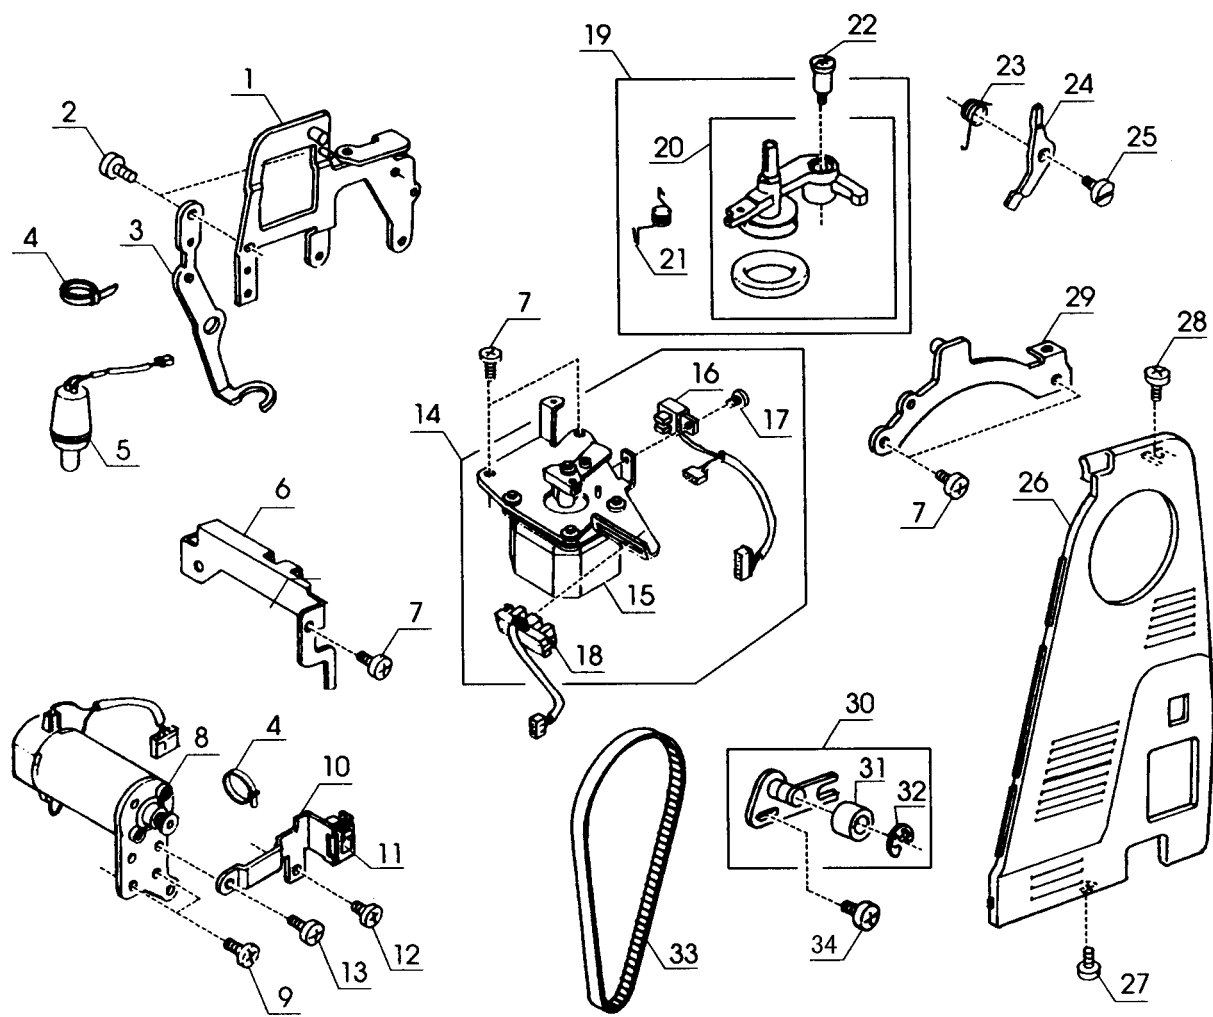

KEY NO.	PART NO.	NAME
1	832025004	Handle base plate (l)
2	000157209	Setscrew
3	832049004	Lamp set plate
4	000053008	Cord binder
5	830538238	Lamp socket unit (830538227)
6	832161003	Cord guide (3)
7	000081005	Setscrew (000157106)
8	080270160	Motor unit (080270159)
9	000115607	Setscrew (000115700)
10	832154003	Lamp switch fixing plate
11	832540000	Lamp switch unit
12	000172004	Setscrew
13	000101404	Setscrew
14	832612015	Zigzag width stepping motor (832612004)
15	832542002	Stepping motor unit
16	832541001	Photo sensor unit
17	000103808	Setscrew
18	830543007	Photo sensor
19	832626001	Bobbin winder unit (complete)
20	830528006	Bobbin winder unit
21	830273014	Spring (830273003)
22	825220009	Hinge screw
23	625215005	Spring
24	830145005	Declutch arm
25	625214004	Hinge screw
26	832520107	Belt cover unit
27	000066705	Setscrew
28	000115009	Setscrew
29	832020009	Handle base plate (R)
30	830631014	Idler unit (830631003)
31	625217100	Idler
32	000002806	Snap ring
33	830276006	Timing belt