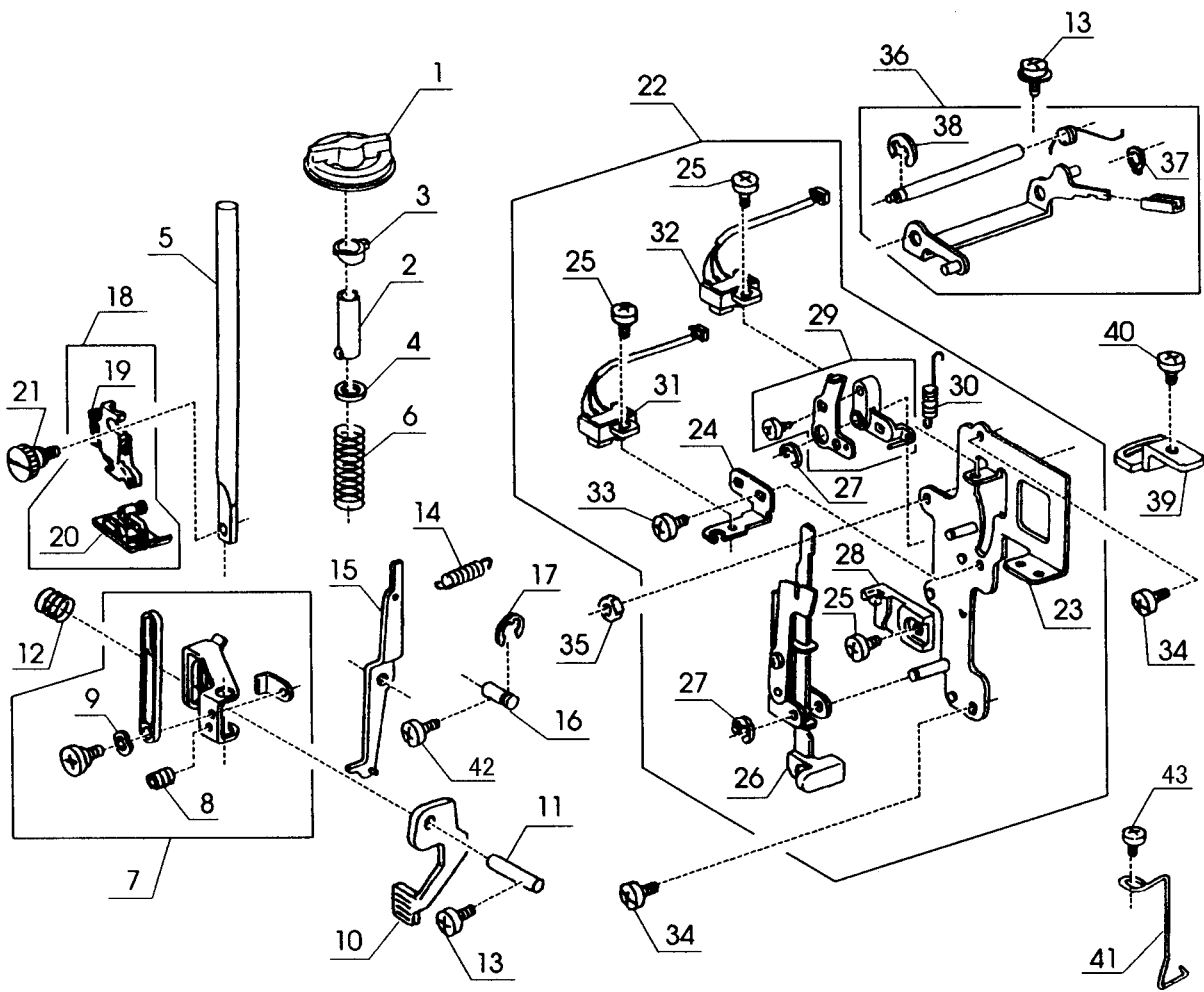

KEY NO.	PART NO.	NAME
1	830026010	Pressure adjusting dial
2	830027000	Presser bar bushing
3	830028001	Pressure adjusting cam
4	102061008	Plain washer
5	830029002	Presser bar
6	830030006	Presser bar spring
7	830586024	Presser bar supporter
8	000111500	Setscrew
9	000116608	Washer
10	830035012	Presser bar lifter
11	822072005	Presser bar lifter pin
12	102222009	Spring
13	000172200	Set screw
14	832204009	Tension releasing lever spring
15	830037025	Tension releasing lever (830037014)
16	830338007	Tension releasing lever pin
17	000002507	Snap ring
18	832501009	Presser foot unit
19	830504017	Foot holder unit
20	832523007	Zigzag foot unit
21	825252000	Thumbscrew
22	832659106	Front bracket unit (832568107)
23	832047013	Front bracket
24	831005005	Sensor set plate
25	000101105	Set screw
26	830662003	Buttonhole lever unit
27	000002105	Snap ring
28	830057010	Buttonhole lever guide
29	832664001	Pressure detector link unit (832569005)
30	830277007	Pressure shielding plate spring
31	830510005	Photo sensor unit
32	830510108	Photo sensor unit
33	000103808	Setscrew
34	000157106	Set screw
35	000061205	Hexagonal nut
36	832566024	Pressure functioning arm unit (832566013)
37	000014605	Grip ring
38	000001609	Snap ring
39	831003003	Threader shaft guide (upper)
40	000101404	Set screw
41	830039027	Arm thread guide