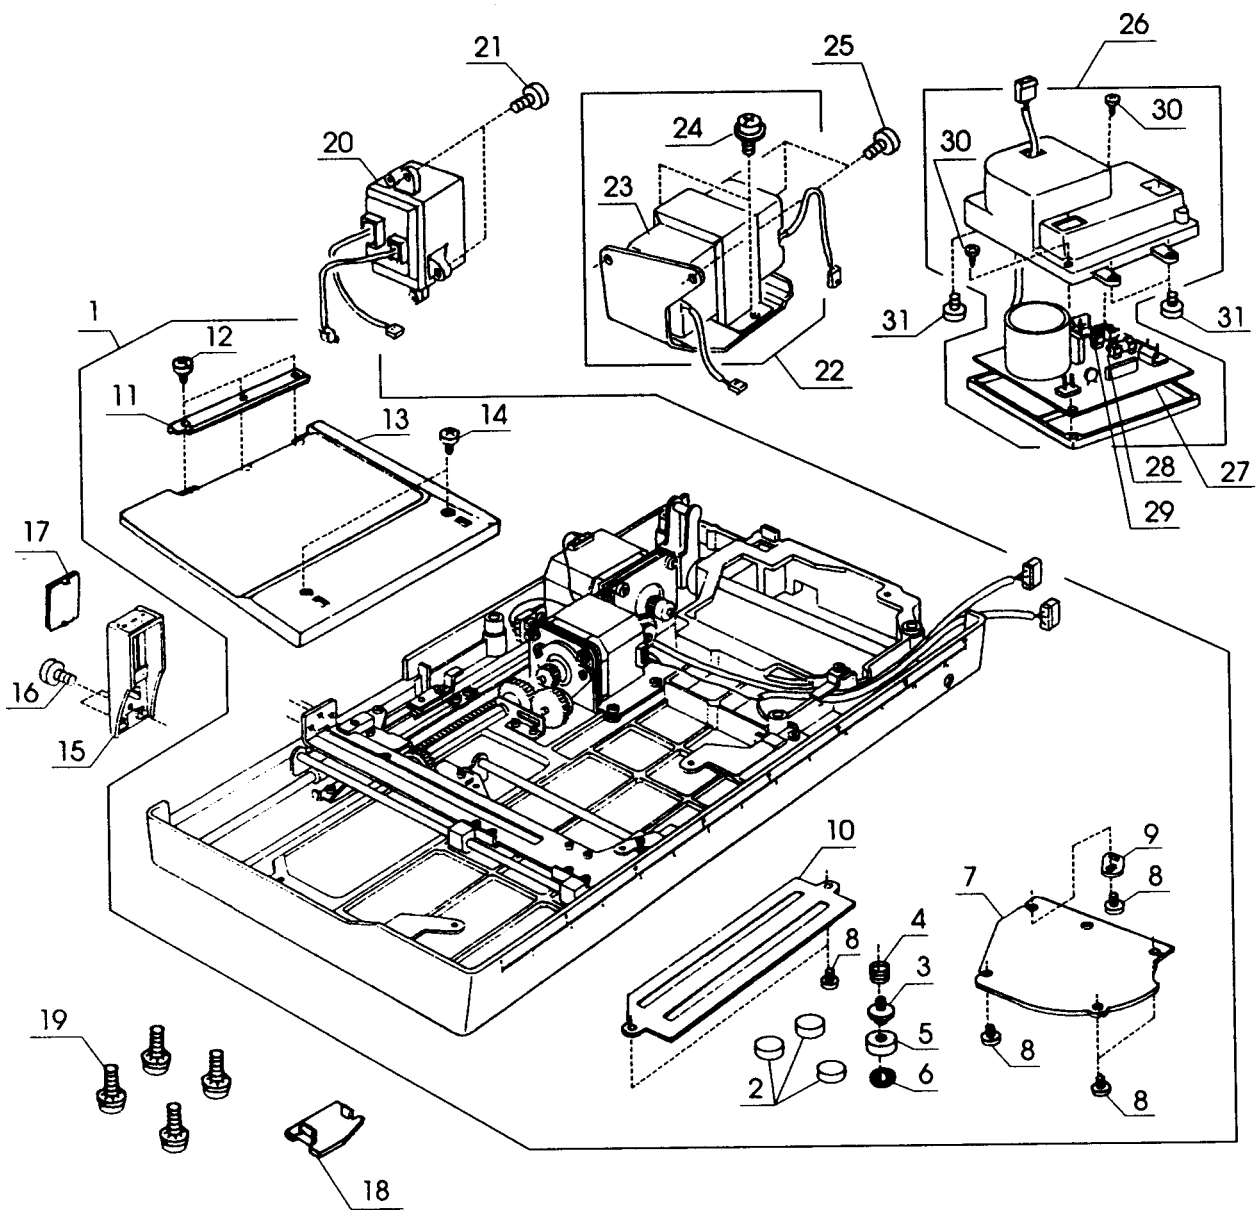

KEY NO.	PART NO.	NAME
1	832650015	Base unit (complete)(832650004)
2	830150003	Rubber cushion
3	820350004	Adjusting screw
4	820351005	Spring
5	605074008	Rubber cushion
6	813123004	CS ring
7	832147014	Base lid (2)
8	830267004	Set screw
9	832175000	Washer
10	832146002	Base lid (1)
11	832562008	Carriage window frame unit
12	000078320	Setscrew
13	832630008	Base cover unit
14	000101426	Setscrew
15	832555008	Carriage plate unit
16	000077112	Setscrew
17	832150009	Carriage plate cover
18	832168000	Base lid cap (3)
19	000127107	Washer
20	832575101	Machine socket unit for U.S.A. & Canada
	830576102	Machine socket unit for Australia, Great Britain & Continental Europe
21	000101703	Set screw (000172004)
22	832653018	Transformer unit for U.S.A. & Canada (832653007)
	832654008	Transformer unit for Australia, Great Britain & Continental Europe
23	832558012	Transformer unit for U.S.A. & Canada (832558001)
	832559002	Transformer unit for Australia, Great Britain & Continental Europe
24	000201106	Set screw
25	000172200	Set screw
26	832625125	C board complete unit for Canada
	832625309	C board complete unit for U.S.A. (832625103)
	832625217	C board complete unit for Australia, Great Britain & Continental Europe (832625206)
27	832557011	"C" board (printed circuit board) unit for Canada
	832557103	"C" board (printed circuit board) unit for U.S.A. (832557000)
	832560006	"C" board (printed circuit board) unit for Australia, Great Britain & Continental Europe
28	000117908	Fuse AC 125v 2.5A
29	000182074	Fuse AC 250v, 3.0A
30	000161309	Setscrew
31	000157209	Setscrew