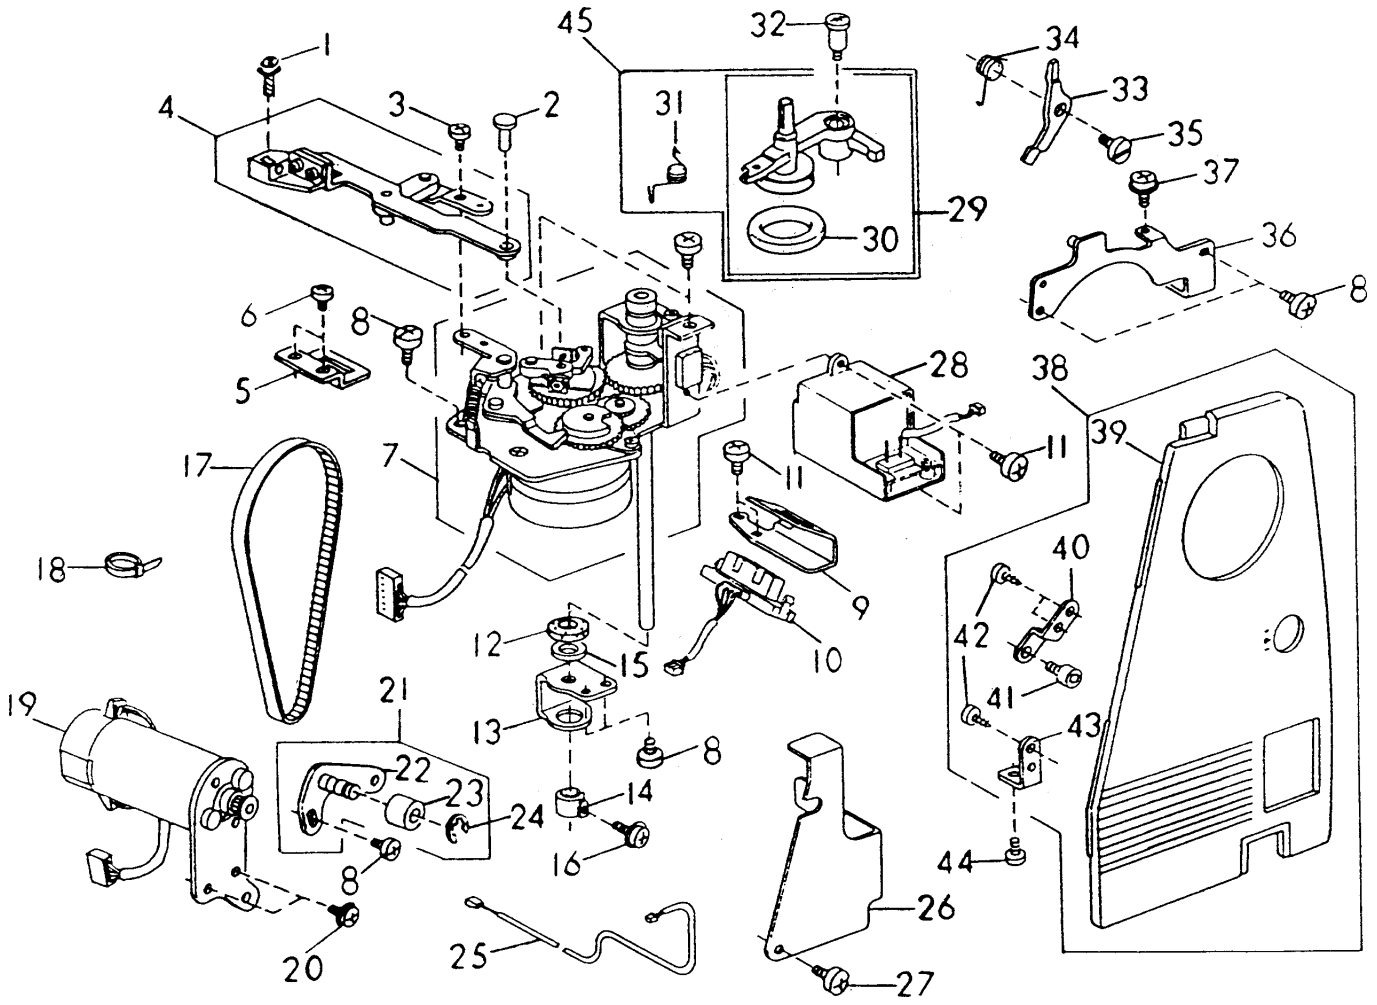

Key	Part No.	Name
1	830567007	Zigzag rod unit (1)
2	830135002	Pin
3	000101105	Setscrew
4	000115308	Setscrew
5	830138005	Needle position hold plate
6	000081005	Set screw
7	830622001	Stepping motor unit (zigzag)
8	000157106	Setscrew
9	830139006	Sensor base plate
10	830543007	Photo sensor unit
11	000078319	Setscrew
12	822063003	Felt
13	830137004	X-axis positioning plate
14	830136003	Coupling ring
15	000036005	Washer
16	000114400	Setscrew
17	830276006	Timing belt
18	000053008	Cord binder
19	080270159	Motor unit (080270115, 080270148)
20	000115700	Setscrew
21	830631014	Idler unit (830631003)
22	830148019	Idler base (830148008)
23	625217100	Idler
24	000002806	Snap ring
25	830545009	Connection cable unit
26	830264001	Cord clamp
27	830267004	Set screw
28	830516104	Inverter unit
29	830528006	Bobbin winder unit
30	365076007	Bobbin winder ring
31	830273003	Spring
32	825220009	Hinge screw
33	830145005	Declutch arm
34	625215005	Spring
35	625214004	Hinge screw
36	830144004	Handle base plate (rear)
37	000115009	Setscrew
38	830591103	Belt cover unit
39	830313006	Belt cover
40	825200003	Belt cover set plate
41	822228008	Hexagon socket bolt
42	000161103	Belt cover set plate (1)
43	830147007	Machine screw
44	000066705	Set screw
45	830650008	Bobbin winder unit