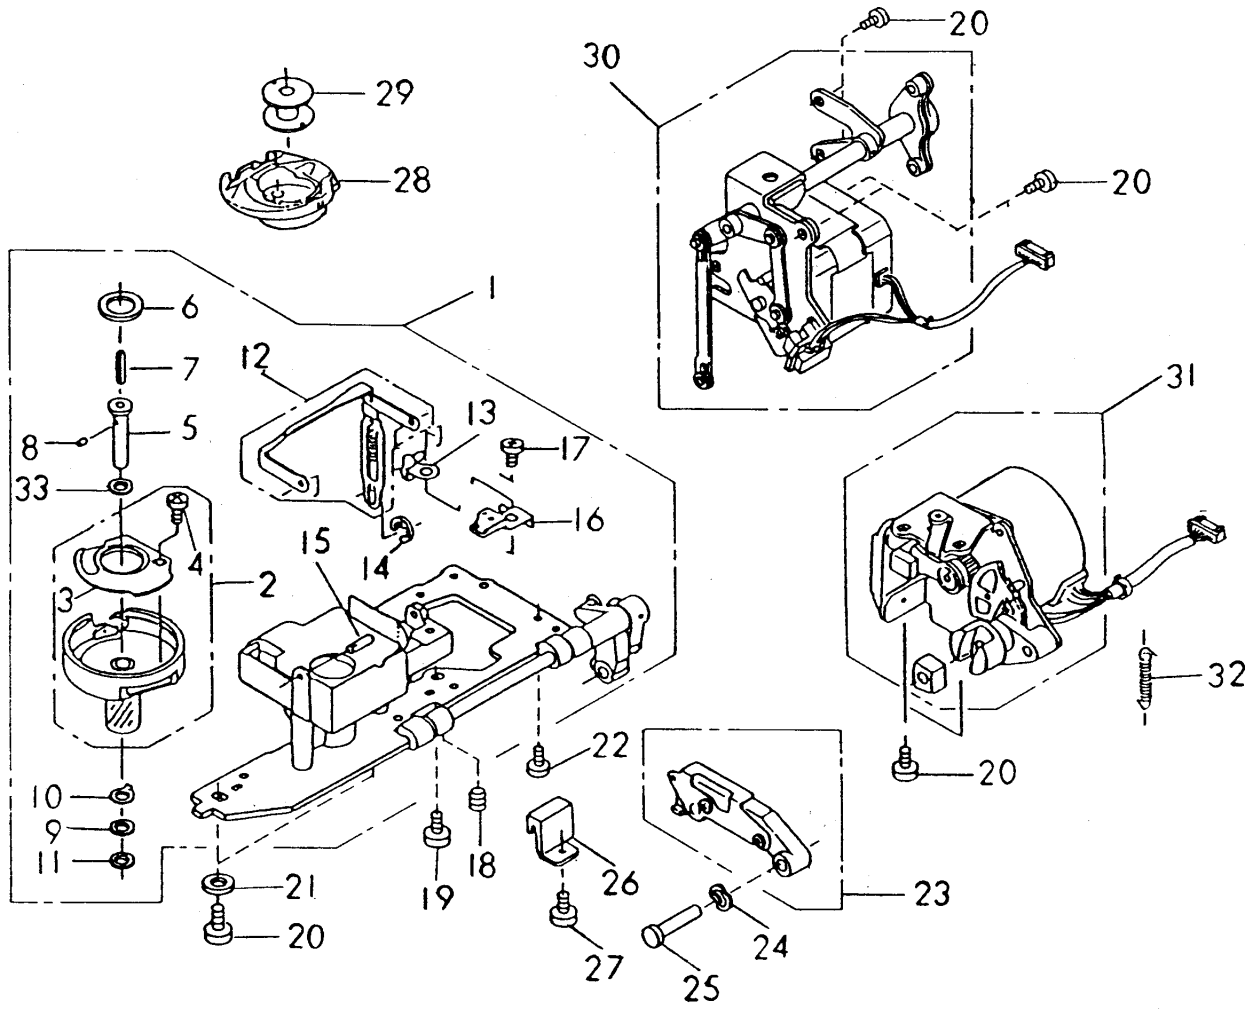

Key	Part No.	Name
1	825618053	Hook race complete unit (825618020)
2	650952009	Hook race unit
3	627191000	Threadguard
4	820374004	Set screw
5	820123006	Hook race shaft
6	627190010	Magnet(627190009)
7	820124007	Oil wick (1)
8	820125008	Oil wick (2)
9	000036500	Washer FT6O
10	627192001	Washer
11	625102008	Washer
12	825620003	Thread supply control lever unit
13	825119004	Lever set plate (R)
14	000002105	Snap ring
15	000123804	Pin
16	825516005	Bobbin holder stopper unit
17	810220003	Setscrew
18	000111201	Hexagon socket screw
19	825228007	Setscrew
20	000157209	Set screw
21	000070506	Washer
22	000161608	Setscrew
23	825574001	Thread supply control link unit
24	000116608	Washer
25	820172000	Pin
26	825125014	Cord connector supporter
27	000103808	Set screw
28	825517006	Bobbin holder unit
29	102261103	Bobbin
30	830548013	Stepping motor unit (feed)
31	830549014	Stepping motor unit (thread)
32	825149003	Spring
33	830321100	Washer