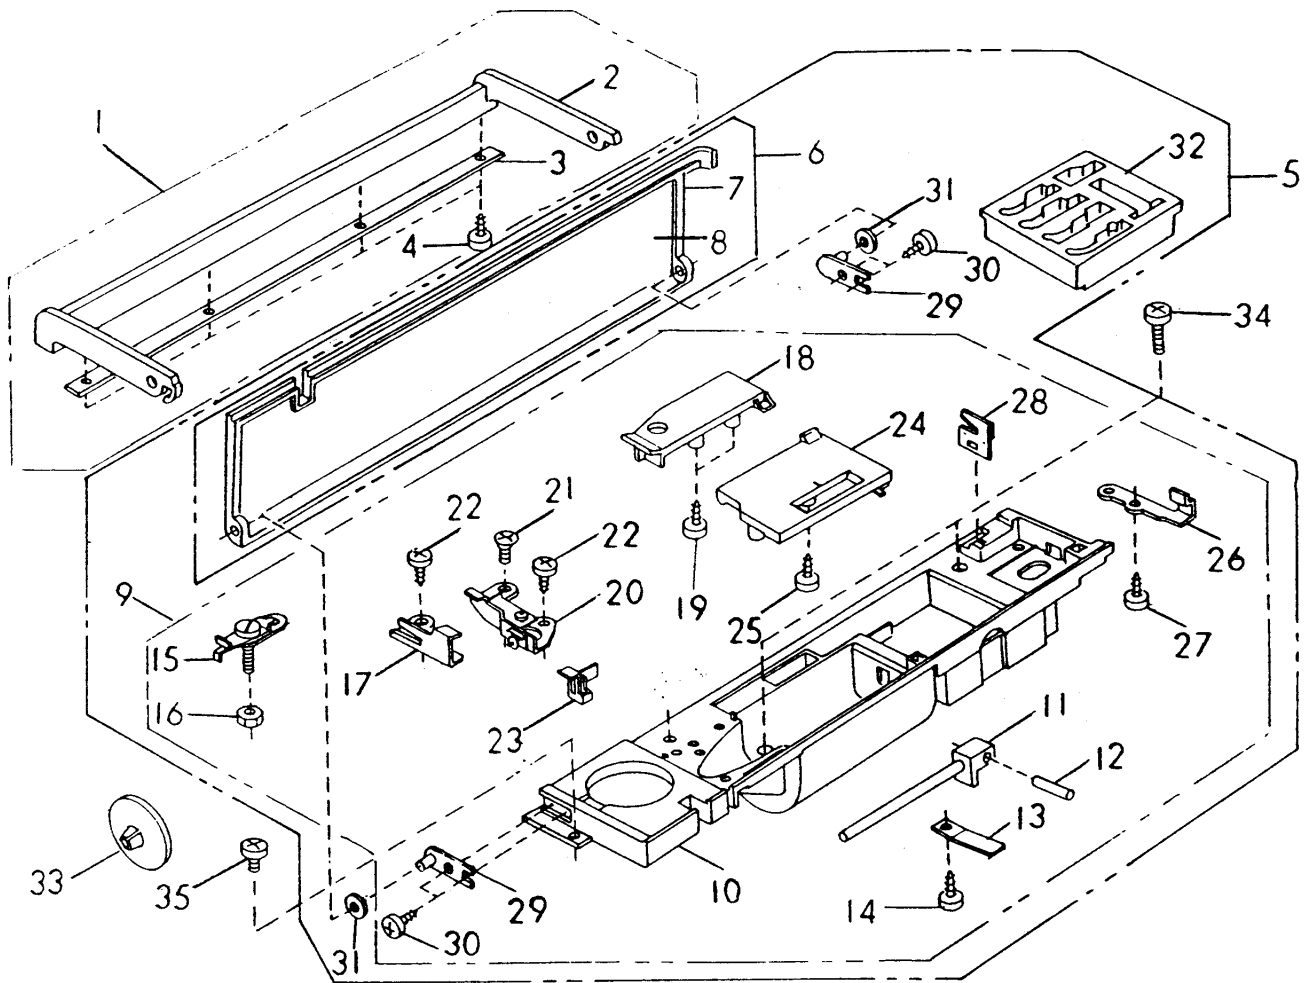

PARTS LIST

Memory Craft 8000

Key	Part No.	Name
1	830602005	Needle plate complete unit (825640102)
2	830502004	Needle plate unit
3	825014008	Hook cover plate supporter (L)
4	825015010	Hook cover plate supporter (R)
5	825016000	Hook cover plate release button
6	825017001	Spring
7	000169709	Set screw
8	820390006	Needle plate set screw
9	830302002	Hook cover plate
10	825604001	Needle plate set plate unit (L)
11	825019003	Needle plate set plate (L)
12	650010006	Needle plate position adjusting plate
13	000101105	Setscrew
14	825020007	Bobbin holder stopper
15	822314002	Nut
16	000078319	Setscrew
17	000157003	Setscrew
18	825605013	Needle plate set plate unit (R) (825605002)
19	825021008	Needle plate set plate (R)
20	825022009	Needle plate position adjust. Plate
21	000101105	Setscrew
22	830002010	Arm window
23	830552010	Bed cover unit
24	830280003	Drop-feedlever
25	000070104	Plain washer
26	825501007	Feed switch unit
27	000014306	CS ring
28	000101703	Setscrew
29	830501003	Extension table unit
30	830004001	Extension table
31	830005002	Extension table lid
32	686010007	Spring
33	830003011	Bed cover
34	000160700	Set screw
35	000161103	Setscrew
36	825008009	Switch set plate