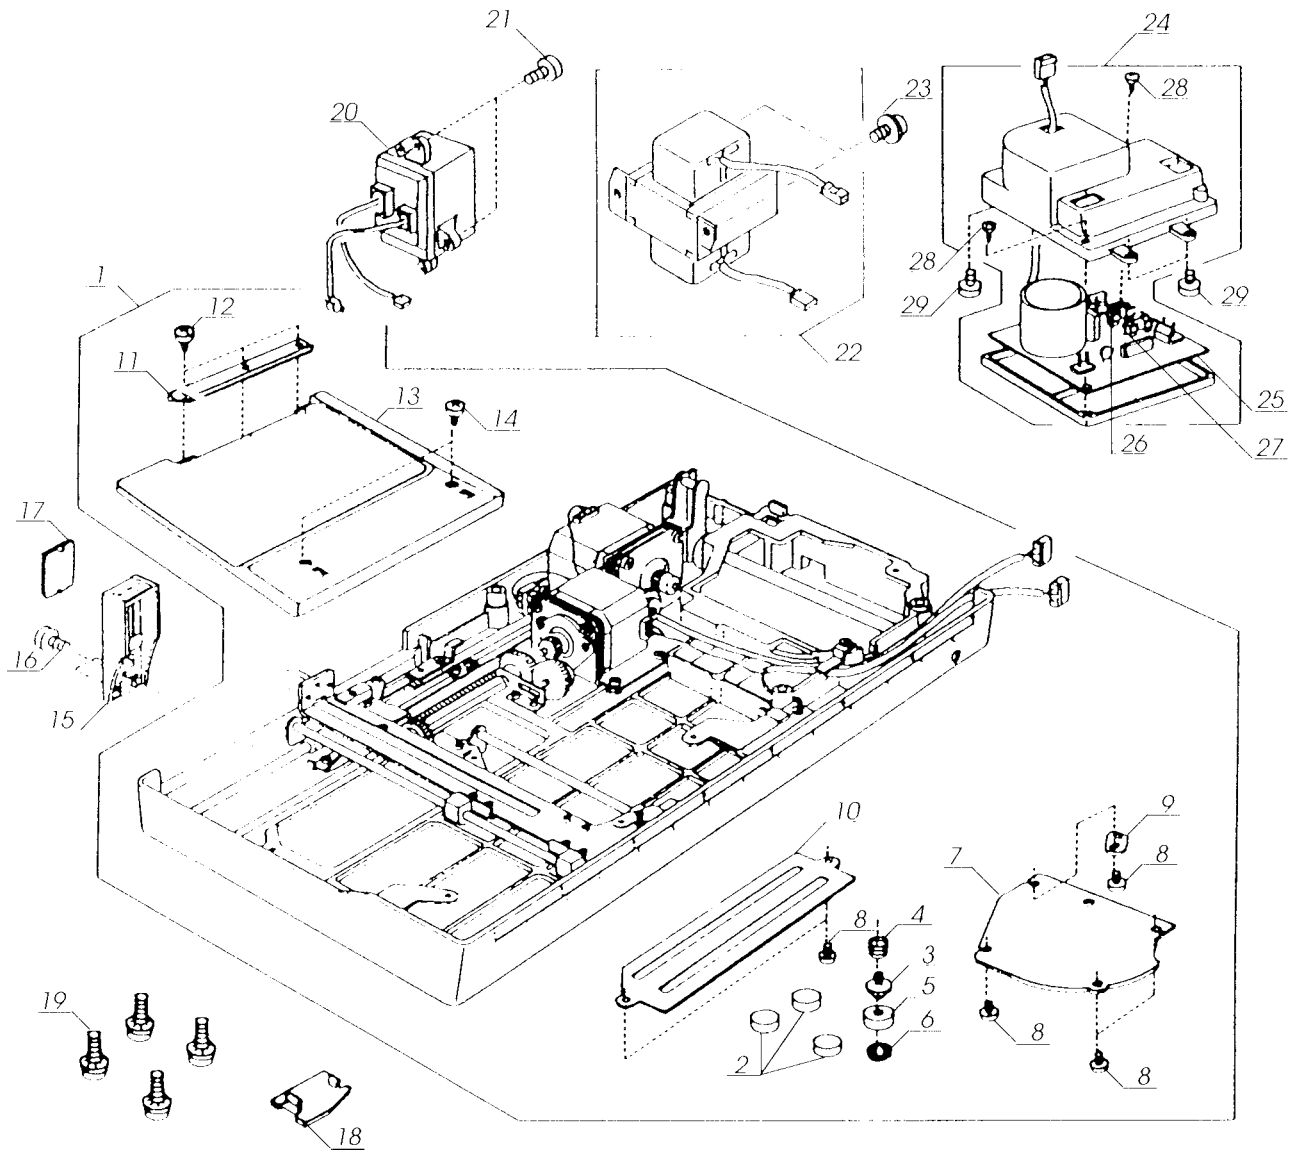

KEY NO.	PART NO.	Name
1	834614002	Base unit(complete)
2	830150003	Rubber cushion
3	820350004	Adjusting screw
4	820351005	Spring
5	605074008	Rubber cushion
6	813123004	CS ring
7	832147014	Base lid (2)
8	830267004	Set screw
9	8321 75000	Washer
10	832146002	Base lid (1)
11	832562008	Carriage window frame unit
12	000078320	Setscrew
13	832630008	Base cover unit
14	000101426	Setscrew
15	834519006	Carriage plate unit
16	000103808	Setscrew
17	832150009	Cover lid
18	832168000	Base lid (3)
19	000127107	Setscrew
20	830575101	Machine socket unit for U.S.A. & Canada
	830576205	Machine socket unit for Continental Europe & Great Britain
21	000103509	Setscrew
22	832558012	Transformer unit for USA and Canada
	832654008	Transformer unit for Great Britain, Australia & Continental Europe
23	000115607	Setscrew
24	832625309	'C" board complete unit for USA
	832625125	"C" board complete unit for Canada
	83262521 7	"C" board complete unit for Great Britain, Australia & Continental Europe
25	832557103	"C" board unit for USA
	832557011	'C" board unit for Canada
	832560006	"C" board unit for Great Britain, Australia & Continental Europe
26	000182177	Fuse AC 250V, 3.15A for USA only
	000182801	Fuse AC 250V, 3A for Canada
	000144199	Fuse Ac 250V, 5A for Great Britain, Australia & Continental Europe
27	000117908	Fuse AC 125V. 2.5A for U.S.A. & Canada
	000143693	Fuse AC 250V, 2A for Great Britain, Australia & Continental Europe
28	000161309	Setscrew
29	000103509	Setscrew
30	-----	-----
	834129005	Ferrite filter for primary line for Continental Europe, Great Britain & Australia (not illustrated)
	834130009	Ferrite filter for foot control for Continental Europe, Great Britain & Australia (not illustrated)
	000053008	Binder for Continental Europe, Great Britain & Australia (not illustrated)