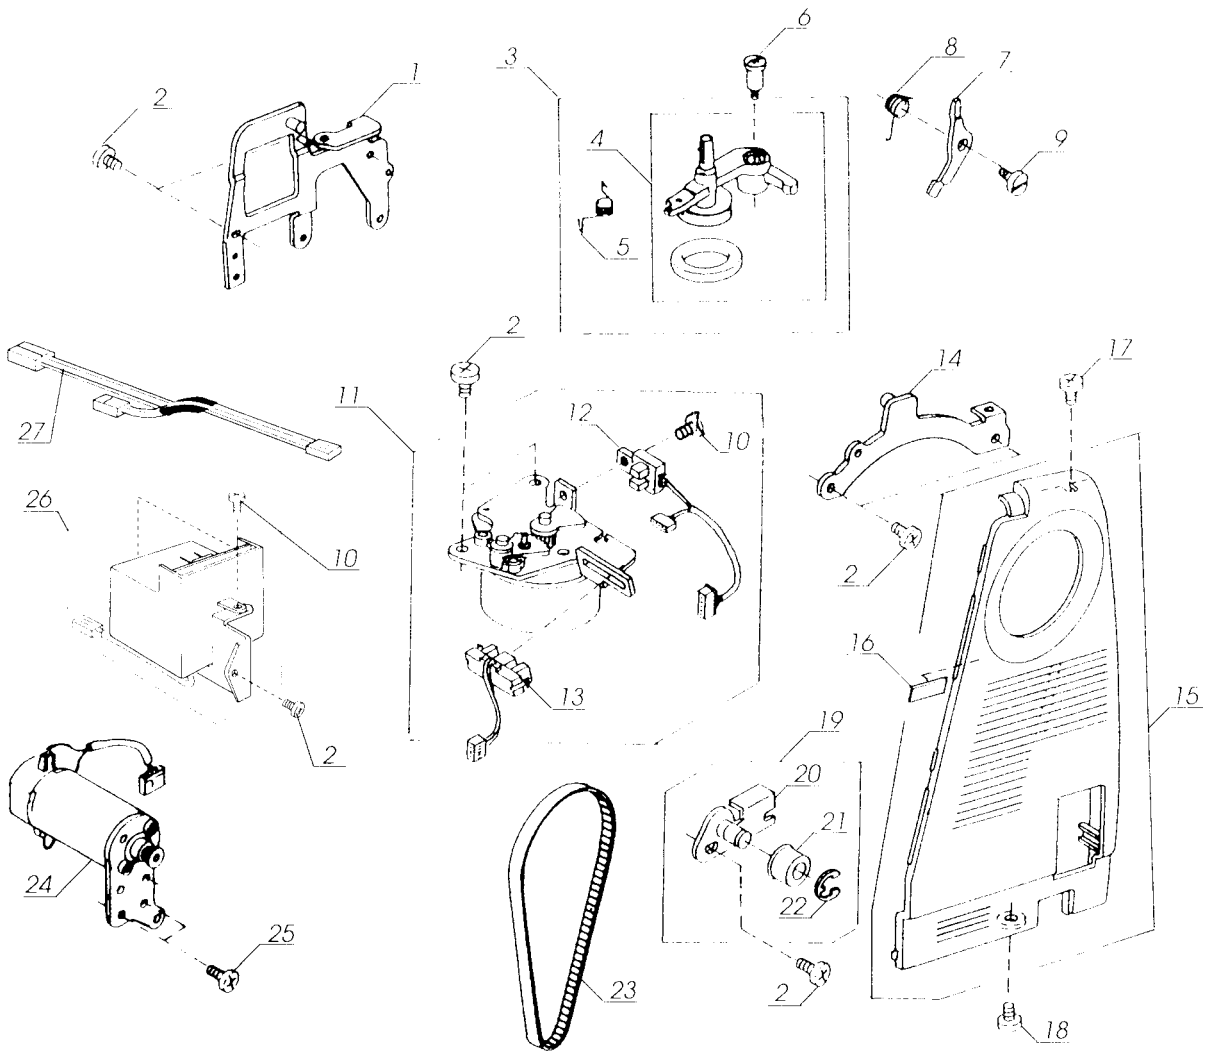

KEY NO.	PART NO.	Name
1	834014006	Handle base plate (front)
2	000157106	Setscrew
3	832626001	Bobbin winder unit (complete)
4	830528006	Bobbin winder unit
5	830273014	Spring
6	825220009	Hinge screw
7	830145005	Declutch arm
8	625215005	Spring
9	625214004	Hinge screw
10	000103808	Setscrew3xs
11	834613001	Zigzag width stepping motor
12	834525005	Photo sensor unit
13	830543007	Photo sensor
14	832020009	Handle base plate (rear)
15	834619007	Belt cover unit
16	831027014	Sticker
17	000115009	Setscrew
18	000066705	Setscrew
19	830631014	Idler unit
20	830148019	Idler set plate
21	625217100	Idler
22	000002806	Snap ring
23	830276006	Timing belt
24	080270160	Motor unit
25	000115607	Setscrew
26	834674000	Inverter unit
27	834573008	Cord