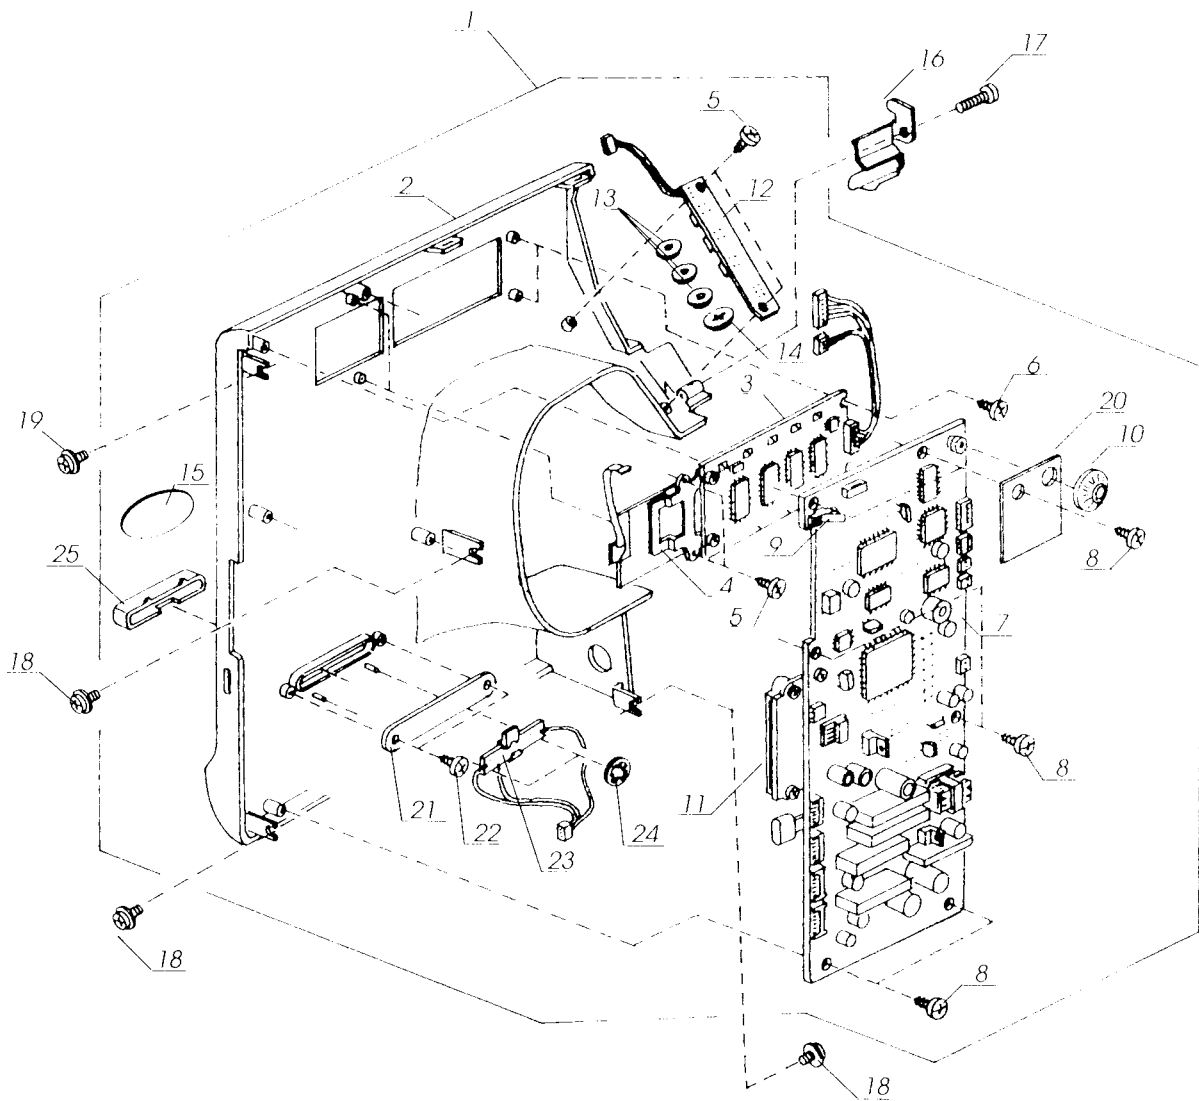

KEY NO.	PART NO.	Name
1	834672008	Front panel unit
2	834023086	Front panel
3	834673010	LCD unit
4	834025011	LCD set plate
5	000120203	Setscrew
6	000150408	Setscrew
7	834511307	"A" board unit
8	000076317	Setscrew
9	832608018	Switch cover unit
10	83205300]	LCD adjusting knob
11	832571103	Card guide (1)
12	834512010	"F" board unit
13	832062003	Button (2)
14	834026001	Button
15	832209015	Emblem
16	825183010	Arm thread guide (lower)
17	000096508	Setscrew
18	000115607	Setscrew
19	000115401	Setscrew
20	834051005	Insulation paper
21	751273005	Speed set lever cover
22	000161103	Setscrew
23	653507602	Slide volume unit
24	000014306	CS ring
25	830080001	Speed set lever