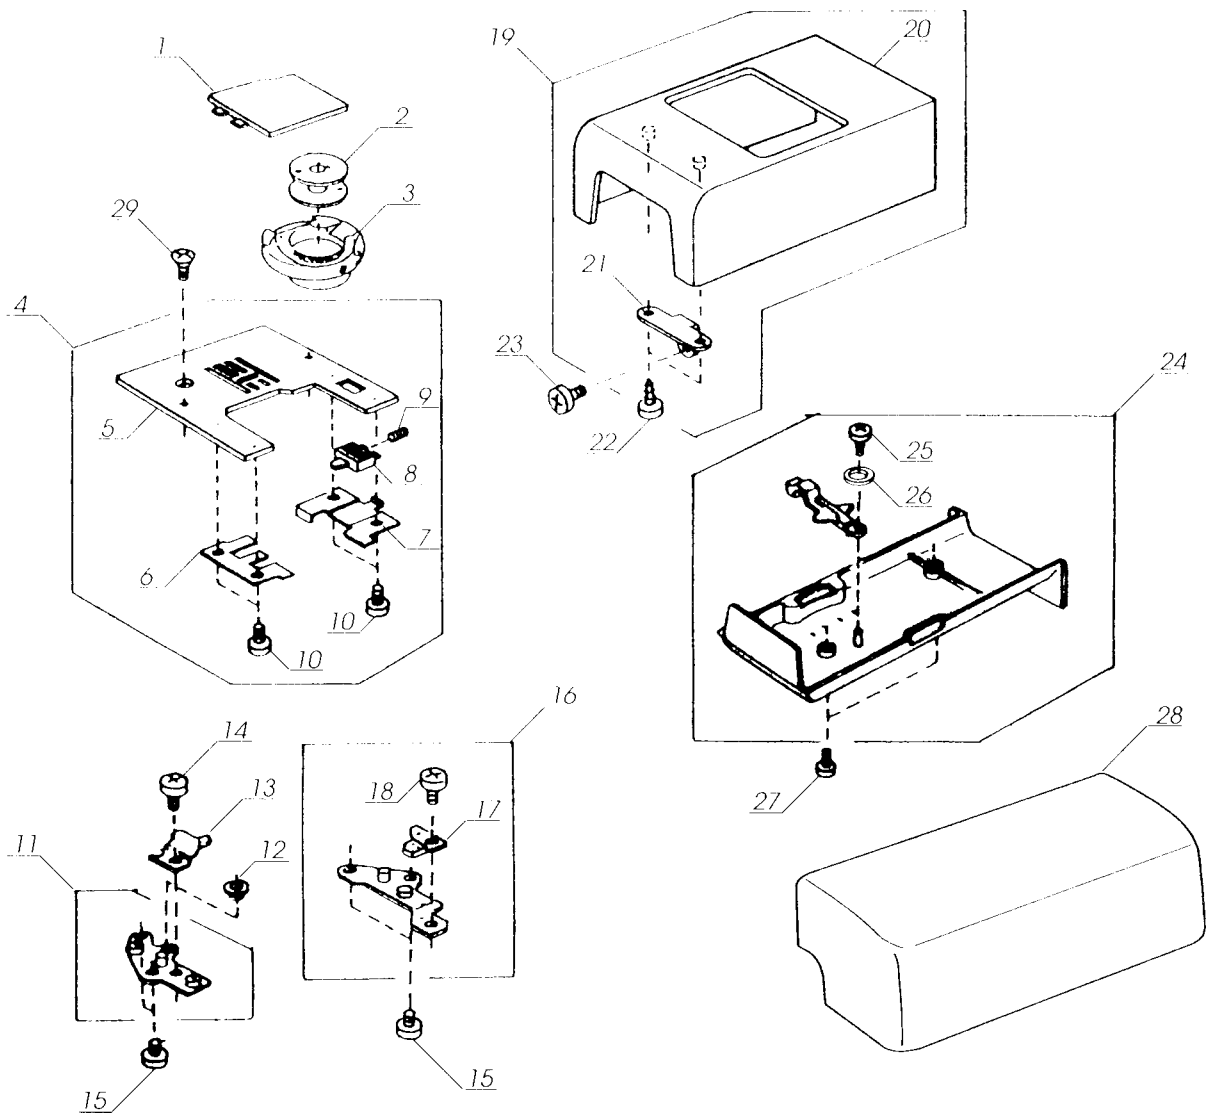

# PARTS LIST

Memory Craft 5700

Specification code: 834750001 (U.S.A. 45543)  
834751002 (Australia)  
834752003 (Canada)  
834753004 (Great Britain)  
834755006 (Continental Europe)

KEY NO.	PART NO.	Name
1	750036012	Hook cover plate
2	102261103	Bobbin
3	627569209	Bobbin holder
4	756604107	Needle plate unit
5	756008105	Needle plate
6	752002007	Hook cover plate supporter (l)
7	825015010	Hook cover plate supporter (r)
8	825016000	Hook cover plate release button
9	825017001	Spring
10	000169709	Setscrew
11	650602001	Needle plate set plate (L) unit
12	822314002	Nut
13	822011109	Stopper
14	000103808	Setscrew
15	000101404	Setscrew
16	650603002	Needle plate set plate (R) unit
17	627567001	Stopper unit
18	810220003	Set screw
19	834601006	Free arm cover unit
20	834002001	Free arm cover
21	834003002	Free arm cover set plate
22	000120203	Set screw
23	000101404	Setscrew
24	834501005	Bed cover unit
25	000160700	Setscrew
26	000070104	Washer
27	000101703	Set screw
28	834502006	Extension box unit
29	820390006	Needle plate set screw

KEY NO.	PART NO.	Name
1	830527005	Handle unit
2	834627400	Top cover unit for USA, Australia, Great Britain & New Zealand
	834627411	Top cover unit for Canada
	834627503	Top cover unit for Continental Europe
3	000080901	Setscrew
4	000081005	Setscrew
5	822020514	Spool holder (large)
6	834620001	Face plate unit
7	834013005	Face plate
8	366501102	Face plate hinge unit
9	650025004	Face plate spring
10	000120203	Set screw
11	832508006	Thread cutter unit
12	000161103	Setscrew
13	000077503	Setscrew
14	100083000	Sticker for Canada
	830312016	Sticker for USA
	831025001	Sticker for Continental Europe
15	100411001	Lamp sticker for USA
16	100083000	Sticker for Canada
	831025001	Sticker for Continental Europe