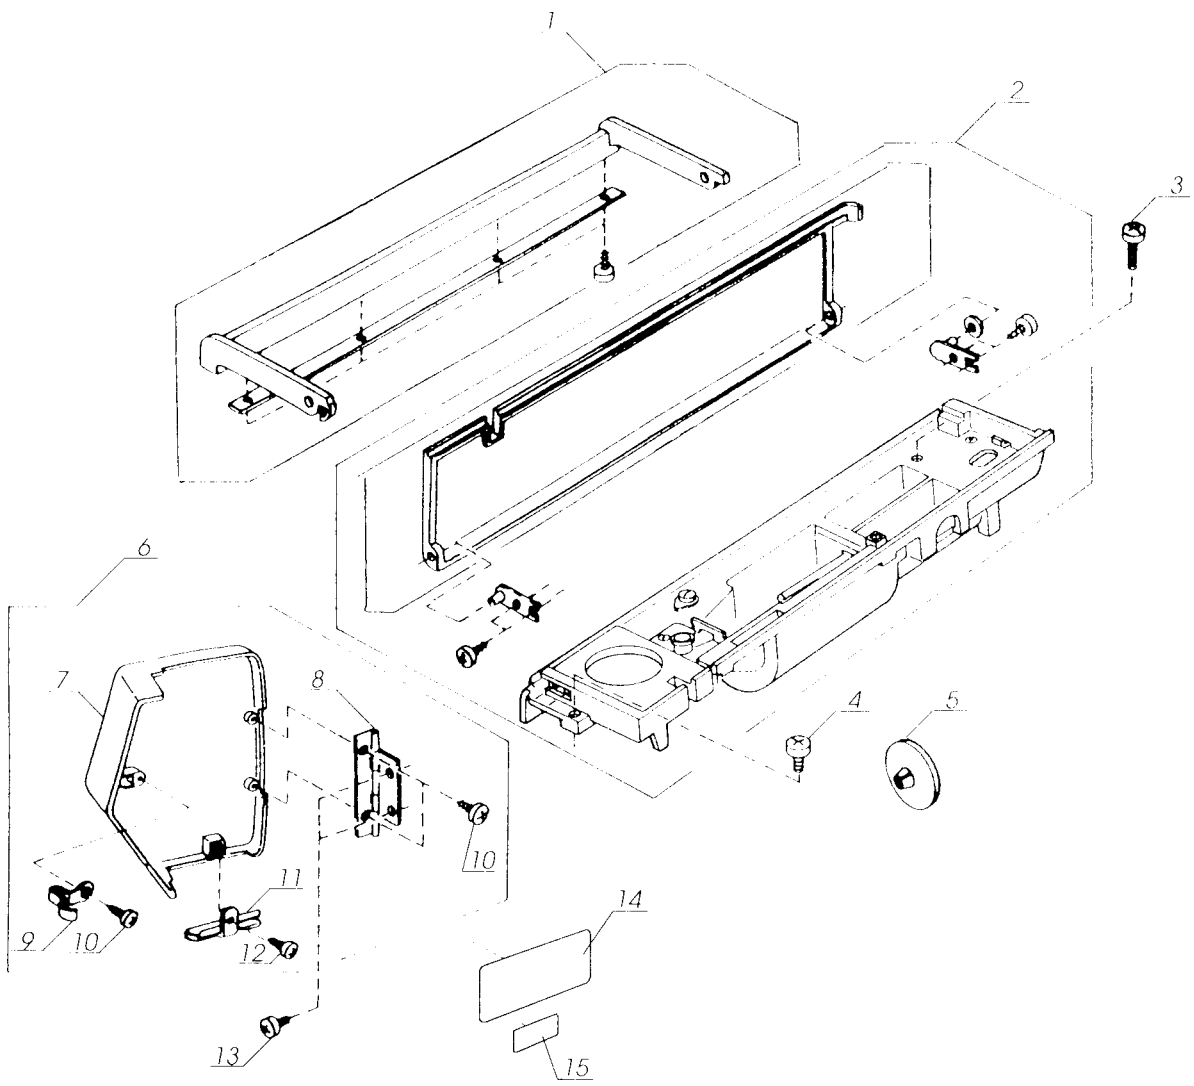

# PARTS LIST

Memory Craft 5700

Specification code: 834750001 (U.S.A. 45543)  
834751002 (Australia)  
834752003 (Canada)  
834753004 (Great Britain)  
834755006 (Continental Europe)

KEY NO.	PART NO.	Name
1	750036012	Hook cover plate
2	102261103	Bobbin
3	627569209	Bobbin holder
4	756604107	Needle plate unit
5	756008105	Needle plate
6	752002007	Hook cover plate supporter (l)
7	825015010	Hook cover plate supporter (r)
8	825016000	Hook cover plate release button
9	825017001	Spring
10	000169709	Setscrew
11	650602001	Needle plate set plate (L) unit
12	822314002	Nut
13	822011109	Stopper
14	000103808	Setscrew
15	000101404	Setscrew
16	650603002	Needle plate set plate (R) unit
17	627567001	Stopper unit
18	810220003	Set screw
19	834601006	Free arm cover unit
20	834002001	Free arm cover
21	834003002	Free arm cover set plate
22	000120203	Set screw
23	000101404	Setscrew
24	834501005	Bed cover unit
25	000160700	Setscrew
26	000070104	Washer
27	000101703	Set screw
28	834502006	Extension box unit
29	820390006	Needle plate set screw

KEY NO.	PART NO.	Name
1	827614505	Hook race complete unit
2	650623101	Hook race unit
3	820123006	Hook race shaft
4	820124007	Oil wick(1)
5	820125008	Oil wick(2)
6	000038409	Washer
7	625102008	Washer
8	627192001	Washer
9	650094004	Hook race seat set plate
10	000111304	Setscrew
11	000081005	Setscrew
12	827040009	Hook race cover
13	000107204	Setscrew
14	823106002	Hook race set plate
15	627190010	Magnet
16	000081005	Set screw
17	000070506	Washer
18	834004014	Rear cover
19	000115607	Setscrew
20	834005004	Cover set plate
21	000081005	Setscrew
22	834611009	Feed stepping motor unit
23	834031009	Adjusting knob
24	000115205	Setscrew