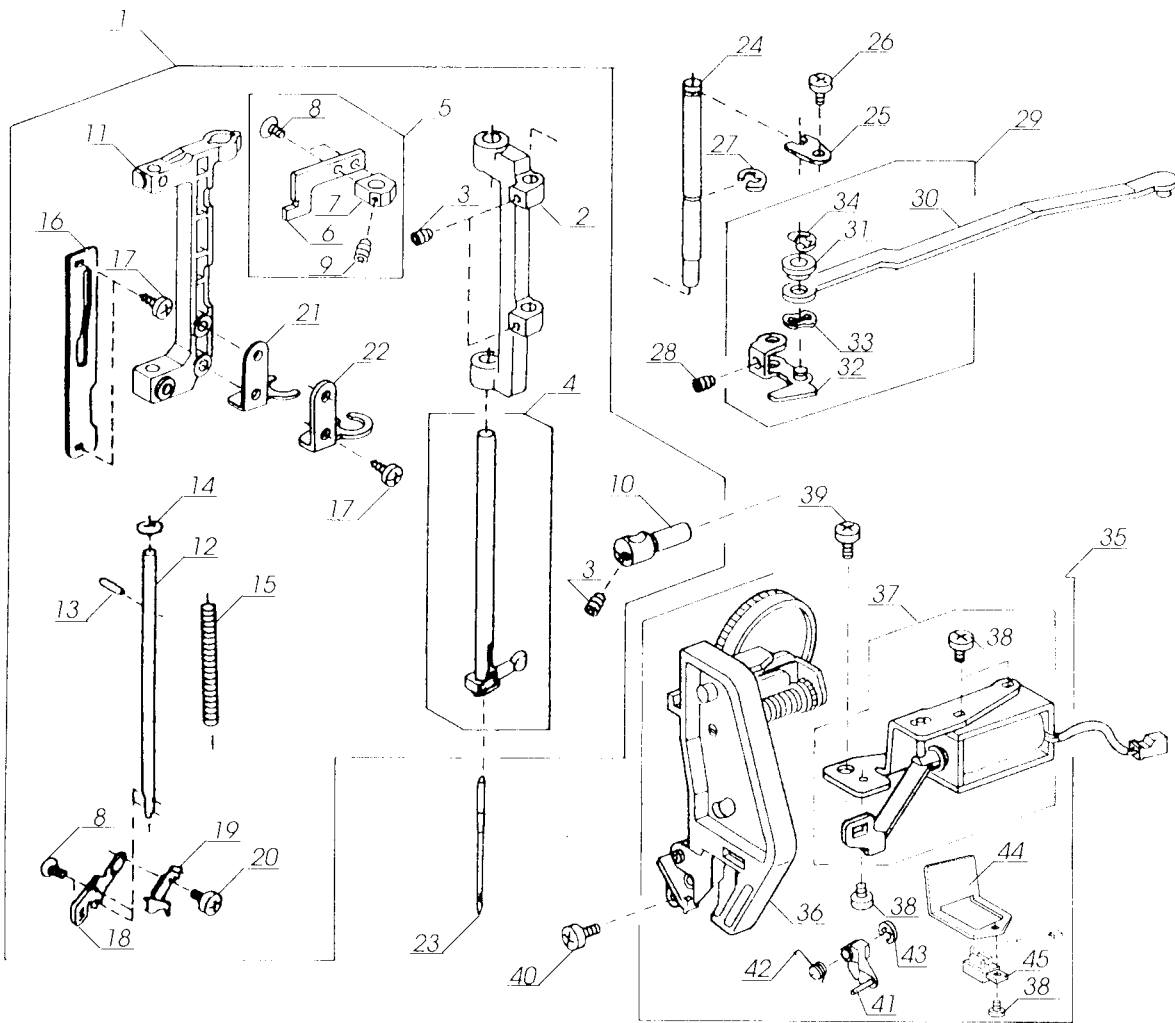

# PARTS LIST

Memory Craft 5700

Specification code: 834750001 (U.S.A. 45543)  
834751002 (Australia)  
834752003 (Canada)  
834753004 (Great Britain)  
834755006 (Continental Europe)

KEY NO.	PART NO.	Name
1	750036012	Hook cover plate
2	102261103	Bobbin
3	627569209	Bobbin holder
4	756604107	Needle plate unit
5	756008105	Needle plate
6	752002007	Hook cover plate supporter (l)
7	825015010	Hook cover plate supporter (r)
8	825016000	Hook cover plate release button
9	825017001	Spring
10	000169709	Setscrew
11	650602001	Needle plate set plate (L) unit
12	822314002	Nut
13	822011109	Stopper
14	000103808	Setscrew
15	000101404	Setscrew
16	650603002	Needle plate set plate (R) unit
17	627567001	Stopper unit
18	810220003	Set screw
19	834601006	Free arm cover unit
20	834002001	Free arm cover
21	834003002	Free arm cover set plate
22	000120203	Set screw
23	000101404	Setscrew
24	834501005	Bed cover unit
25	000160700	Setscrew
26	000070104	Washer
27	000101703	Set screw
28	834502006	Extension box unit
29	820390006	Needle plate set screw

KEY NO.	PART NO.	Name
1	827614505	Hook race complete unit
2	650623101	Hook race unit
3	820123006	Hook race shaft
4	820124007	Oil wick(1)
5	820125008	Oil wick(2)
6	000038409	Washer
7	625102008	Washer
8	627192001	Washer
9	650094004	Hook race seat set plate
10	000111304	Setscrew
11	000081005	Setscrew
12	827040009	Hook race cover
13	000107204	Setscrew
14	823106002	Hook race set plate
15	627190010	Magnet
16	000081005	Set screw
17	000070506	Washer
18	834004014	Rear cover
19	000115607	Setscrew
20	834005004	Cover set plate
21	000081005	Setscrew
22	834611009	Feed stepping motor unit
23	834031009	Adjusting knob
24	000115205	Setscrew