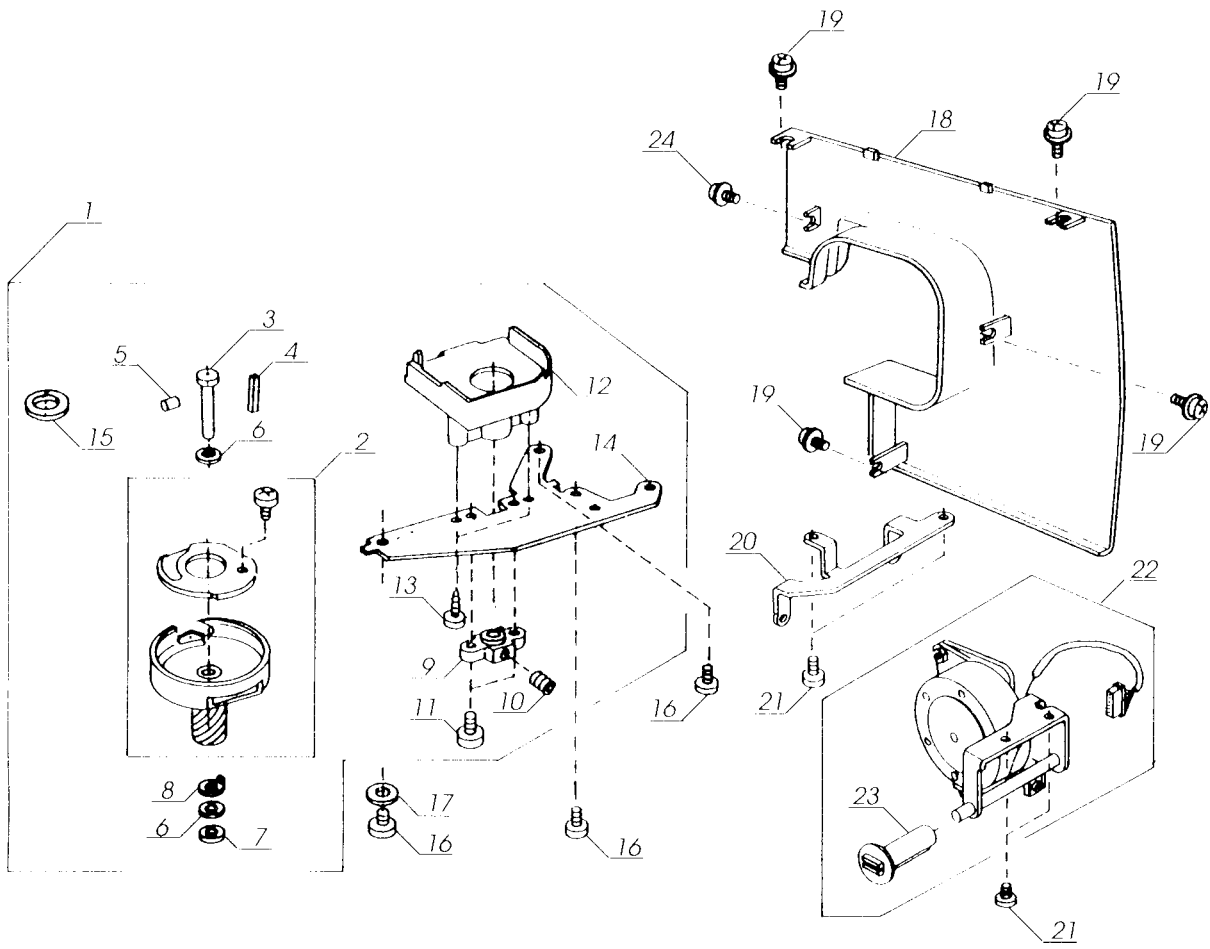

# PARTS LIST

Memory Craft 5700

Specification code: 834750001 (U.S.A. 45543)  
834751002 (Australia)  
834752003 (Canada)  
834753004 (Great Britain)  
834755006 (Continental Europe)

KEY NO.	PART NO.	Name
1	750036012	Hook cover plate
2	102261103	Bobbin
3	627569209	Bobbin holder
4	756604107	Needle plate unit
5	756008105	Needle plate
6	752002007	Hook cover plate supporter (l)
7	825015010	Hook cover plate supporter (r)
8	825016000	Hook cover plate release button
9	825017001	Spring
10	000169709	Setscrew
11	650602001	Needle plate set plate (L) unit
12	822314002	Nut
13	822011109	Stopper
14	000103808	Setscrew
15	000101404	Setscrew
16	650603002	Needle plate set plate (R) unit
17	627567001	Stopper unit
18	810220003	Set screw
19	834601006	Free arm cover unit
20	834002001	Free arm cover
21	834003002	Free arm cover set plate
22	000120203	Set screw
23	000101404	Setscrew
24	834501005	Bed cover unit
25	000160700	Setscrew
26	000070104	Washer
27	000101703	Set screw
28	834502006	Extension box unit
29	820390006	Needle plate set screw

KEY NO.	PART NO.	Name
1	827614505	Hook race complete unit
2	650623101	Hook race unit
3	820123006	Hook race shaft
4	820124007	Oil wick(1)
5	820125008	Oil wick(2)
6	000038409	Washer
7	625102008	Washer
8	627192001	Washer
9	650094004	Hook race seat set plate
10	000111304	Setscrew
11	000081005	Setscrew
12	827040009	Hook race cover
13	000107204	Setscrew
14	823106002	Hook race set plate
15	627190010	Magnet
16	000081005	Set screw
17	000070506	Washer
18	834004014	Rear cover
19	000115607	Setscrew
20	834005004	Cover set plate
21	000081005	Setscrew
22	834611009	Feed stepping motor unit
23	834031009	Adjusting knob
24	000115205	Setscrew