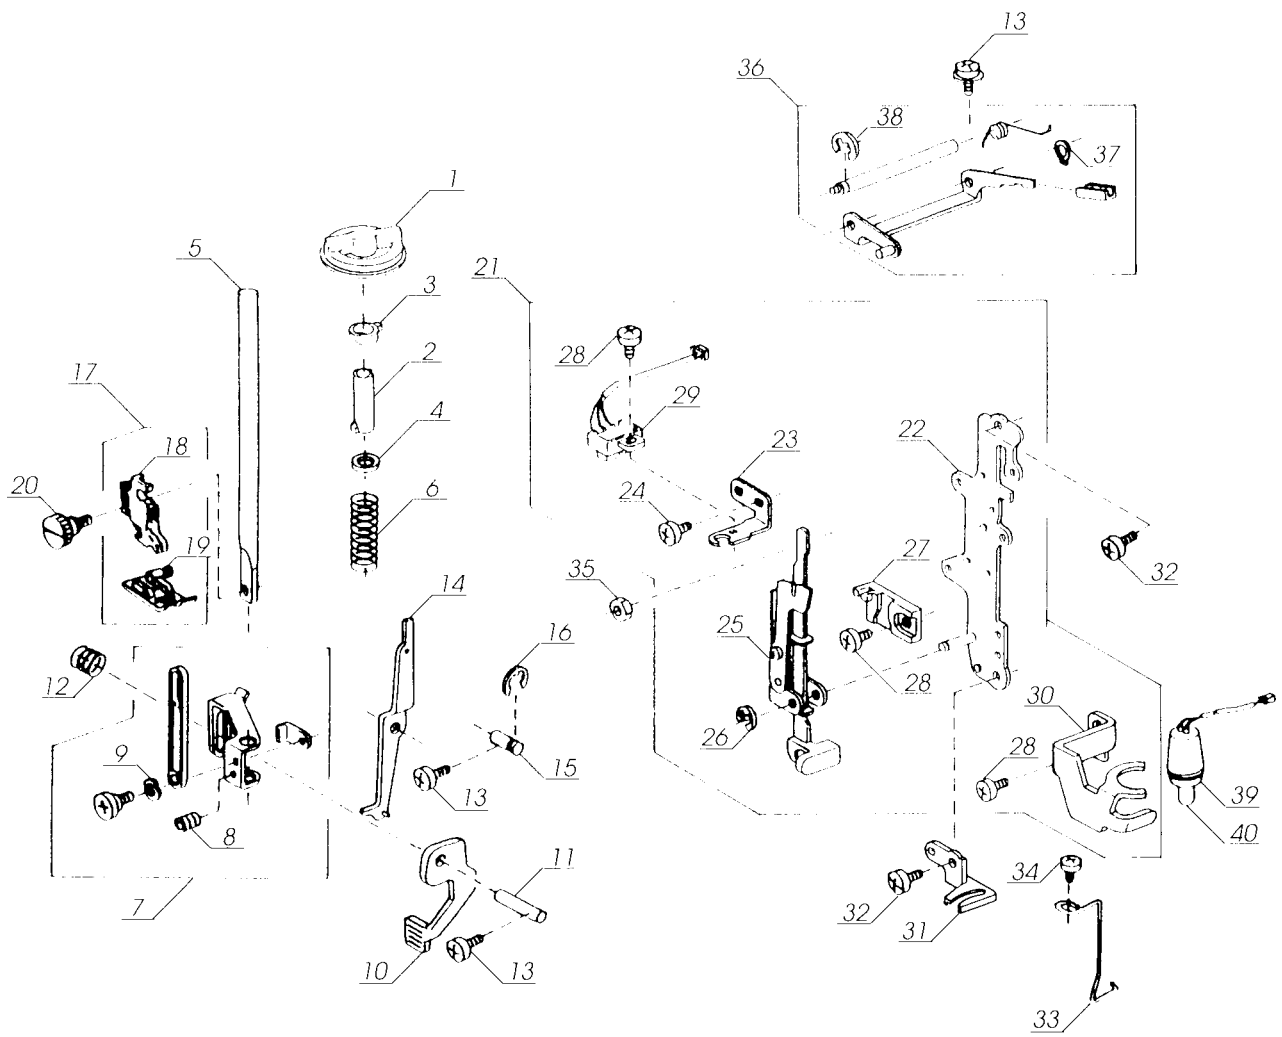

KEY NO.	PART NO.	Name
1	830026010	Pressure adjusting dial
2	830027000	Presser bar bushing
3	830028001	Pressure adjusting cam
4	102061008	Washer
5	830029002	Presser bar
6	830030006	Presser bar spring
7	830586024	Presser bar supporter
8	000111500	Setscrew
9	000116608	Washer
10	830035012	Presser bar lifter
11	822072005	Presser bar lifter pin
12	102222009	Spring
13	000115629	Setscrew
14	830037025	Tension releasing lever
15	830338007	Tension releasing lever pin
16	000002507	Snap ring
17	832501009	Presser foot unit
18	830504017	Foot holder unit
19	832523007	Zigzag foot unit
20	825252000	Thumbscrew
21	834605000	Front bracket unit
22	834022007	Front bracket
23	831005005	Sensor set plate
24	000101105	Setscrew
25	830662003	Buttonhole lever unit
26	000002105	Snap ring
27	830057010	Buttonhole lever guide
28	000103808	Setscrew
29	830510005	Photo sensor unit
30	834047008	Lamp set plate
31	834016008	Threader guide
32	000157209	Setscrew
33	830039027	Arm thread guide
34	000157106	Setscrew
35	000061205	Nut
36	830585012	Pressure functioning arm unit
37	000014605	Grip ring 6
38	000001609	Snap ring
39	830538124	Lamp socket unit
40	000009906	Halogen lamp