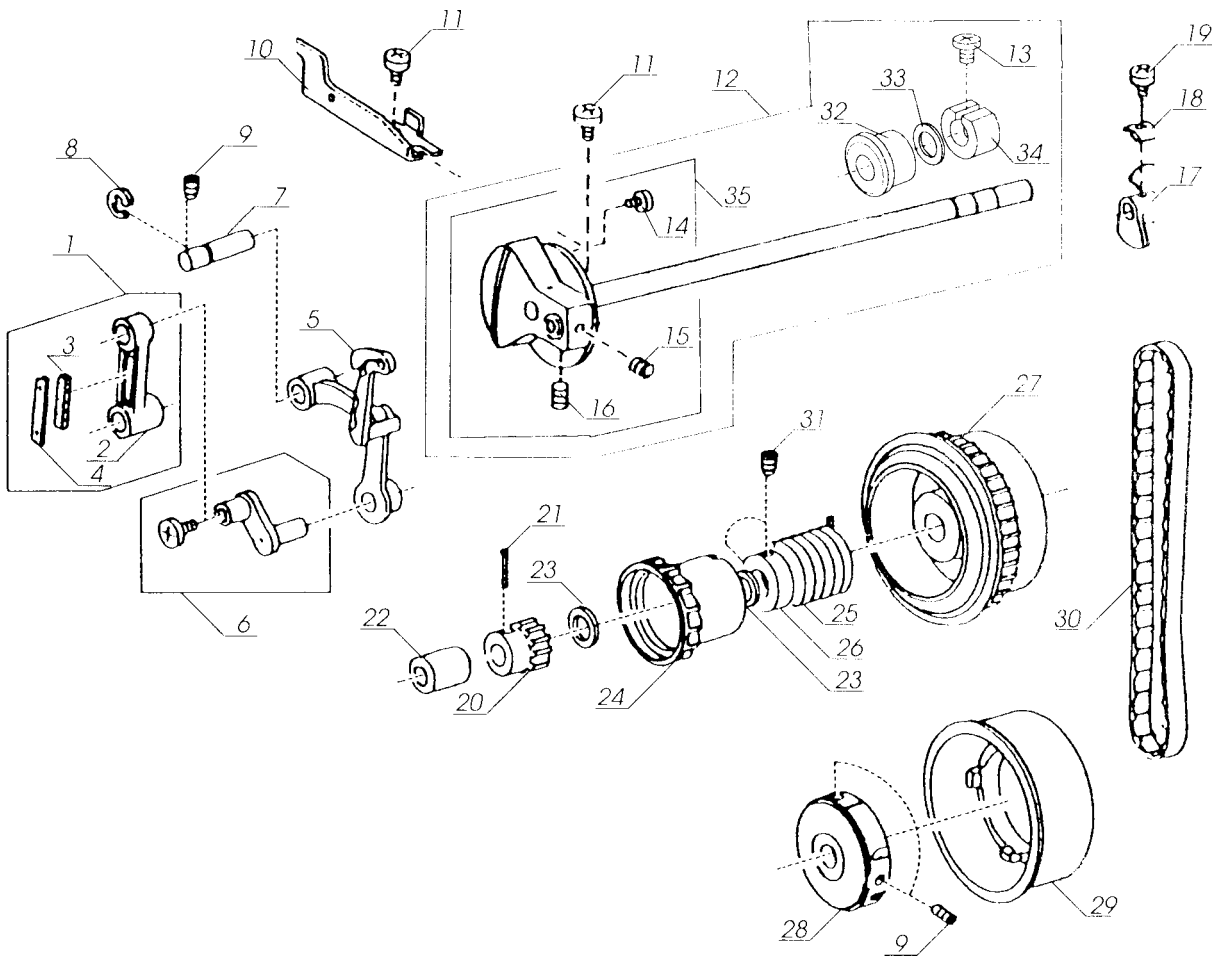

KEY NO.	PART NO.	Name
1	650607006	Needle bar crank rod unit
2	650039001	Needle bar crank rod
3	650040005	Felt
4	650041006	Spring
5	820511108	Thread take-up lever unit
6	652512009	Needle bar crank pin unit
7	650062003	Pin
8	000001702	Snap ring
9	000111201	Setscrew
10	830225011	Cord guide (1)
11	000157106	Setscrew
12	832644005	Upper shaft unit
13	000103509	Setscrew
14	000078319	Setscrew
15	000110901	Setscrew
16	000111706	Setscrew
17	830095009	Upper shaft shield plate
18	820102009	Washer
19	000081005	Set screw
20	830341003	Upper shaft timing wheel
21	000004303	Spring pin
22	673062004	Bushing (rear)
23	000038801	Washer
24	653055002	Declutch releasing ring
25	653057004	Clutch spring
26	653056003	Clutch ring
27	653058005	Belt wheel
28	830286009	Hand wheel base
29	653061115	Hand wheel
30	650071005	Timing belt
31	000111304	Setscrew
32	673061003	Upper shaft front bushing
33	000038605	Washer
34	821025000	Ring
35	832515017	Upper shaft unit