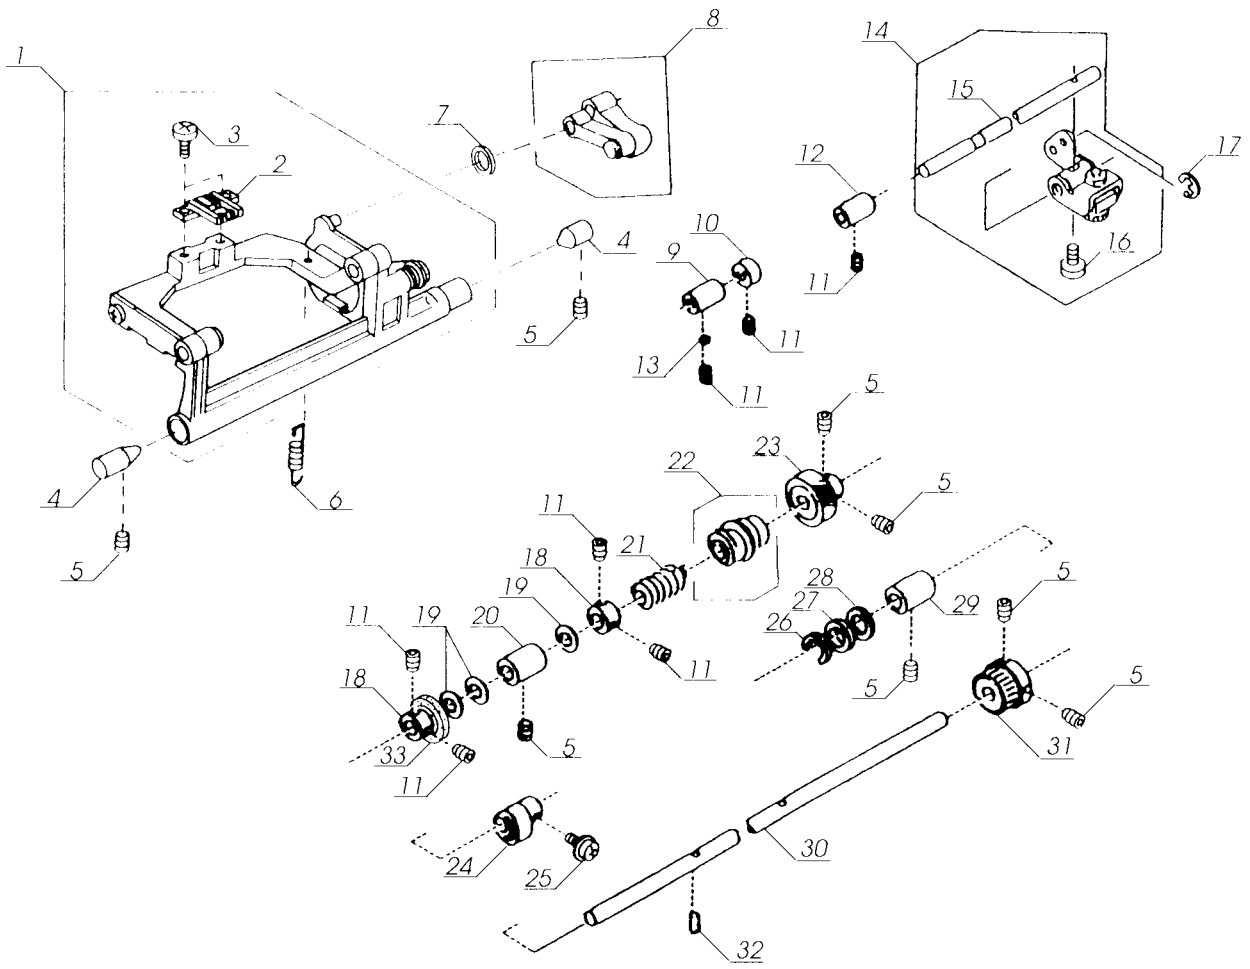

KEY NO.	PART NO.	Name
1	834527007	Feed rock shaft unit
2	827041000	Feed dog
3	000104005	Setscrew
4	738055008	Screw center
5	000111304	Setscrew
6	650085002	Spring
7	000036603	Washer
8	650612004	Feed regulator unit
9	625144002	Bushing (front)
10	820387000	Ring
11	000111201	Setscrew
12	650092002	Bushing (rear)
13	650175000	Washer
14	834608003	Feed shaft unit
15	825106008	Feed shaft
16	000081500	Setscrew
17	000002105	Snap ring
18	820166001	Lower shaft ring
19	000038502	Washer
20	650078002	Lower shaft bushing (front)
21	686035008	Feed lifting cam spring
22	834615003	Feed lifting cam unit
23	650076000	Lower shaft gear
24	751148000	Feed cam
25	000115009	Setscrew
26	822112008	Felt holder
27	822070003	Felt (1)
28	000036201	Washer
29	650079003	Lower shaft bushing (rear)
30	834027013	Lower shaft
31	822113009	Lower shaft timing gear
32	820161006	Feed lifting pin
33	735143005	Felt