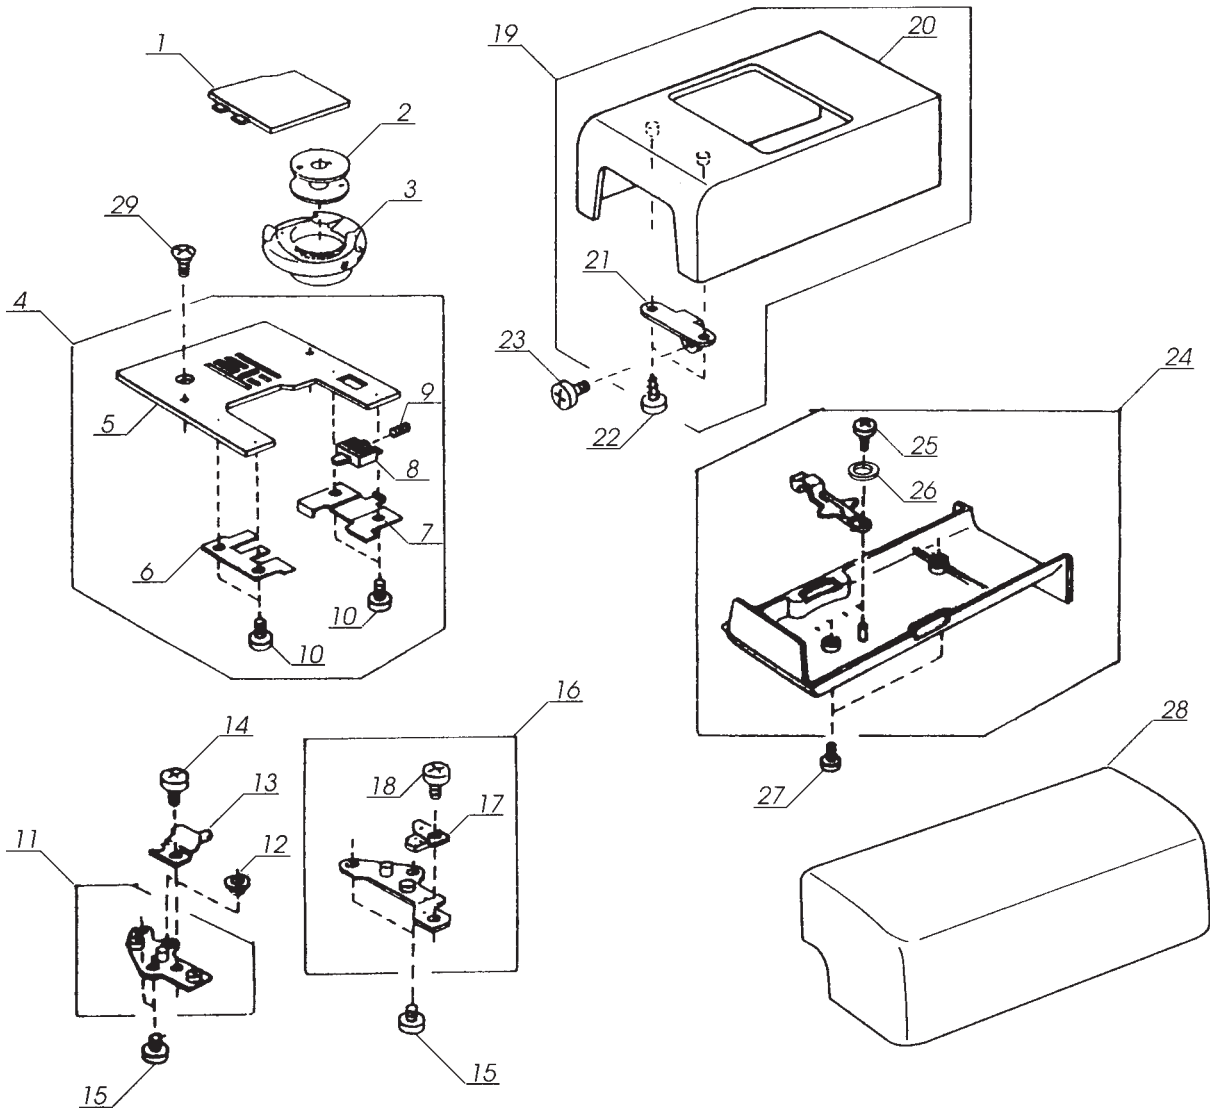

# PARTS LIST

*Memory Craft 5000*

KEY NO.	PART NO.	NAME
1	825018013	Hook cover plate
2	102261103	Bobbin
3	627569209	Bobbin holder
4	827605008	Needle plate unit
5	827010000	Needle plate
6	825014008	Hook cover plate supporter (l)
7	825015010	Hook cover plate supporter (r)
8	825016000	Hook cover plate release button
9	825017001	Spring
10	000169709	Setscrew
11	650602001	Needle plate set plate (L) unit
12	822314002	Nut
13	822011109	Stopper
14	000103808	Setscrew
15	000157003	Setscrew
16	650603002	Needle plate set plate (R) unit
17	627567001	Stopper unit
18	810220003	Setscrew
19	834601006	Free arm cover unit
20	834002001	Free arm cover
21	834003002	Free arm cover set plate
22	000120203	Set screw
23	000101404	Setscrew
24	834501005	Bed cover unit
25	000160700	Set screw
26	000070104	Washer
27	000101703	Setscrew
28	834502006	Extension box unit
29	820390006	Needle plate set screw

KEY NO.	PART NO.	NAME
1	830527100	Handle unit
2	834503007	Top cover unit for U.S.A., Australia and Great Britain
	834503203	Top cover unit for Canada
	834623004	Top cover unit for Continental Europe
3	000157405	Setscrew
4	000081005	Setscrew
5	822020503	Spool holder (large)
6	834620001	Face plate unit
7	834013005	Face plate
8	366501102	Face plate hinge unit
9	650025004	Face plate spring
10	000120203	Setscrew
11	832508006	Thread cutter unit
12	000161103	Setscrew
13	000077503	Set screw

KEY NO.	PART NO.	NAME
1	827614505	Hook race complete unit
2	650623101	Hook race unit
3	820123006	Hook race shaft
4	820124007	Oil wick (1)
5	820125008	Oil wick (2)
6	000038409	Washer
7	625102008	Washer
8	627192001	Washer
9	650094004	Hook race shaft set plate
10	000111304	Setscrew
11	000081005	Setscrew
12	827040009	Hook race cover
13	000107204	Setscrew
14	823106002	Hook race set plate
15	627190010	Magnet
16	000157209	Setscrew
17	000070506	Washer
18	834004003	Rear cover
19	000115607	Setscrew
20	834005004	Cover set plate
21	000157106	Setscrew
22	834611009	Feed stepping motor unit
23	834031009	Adjusting knob
24	000115205	Setscrew