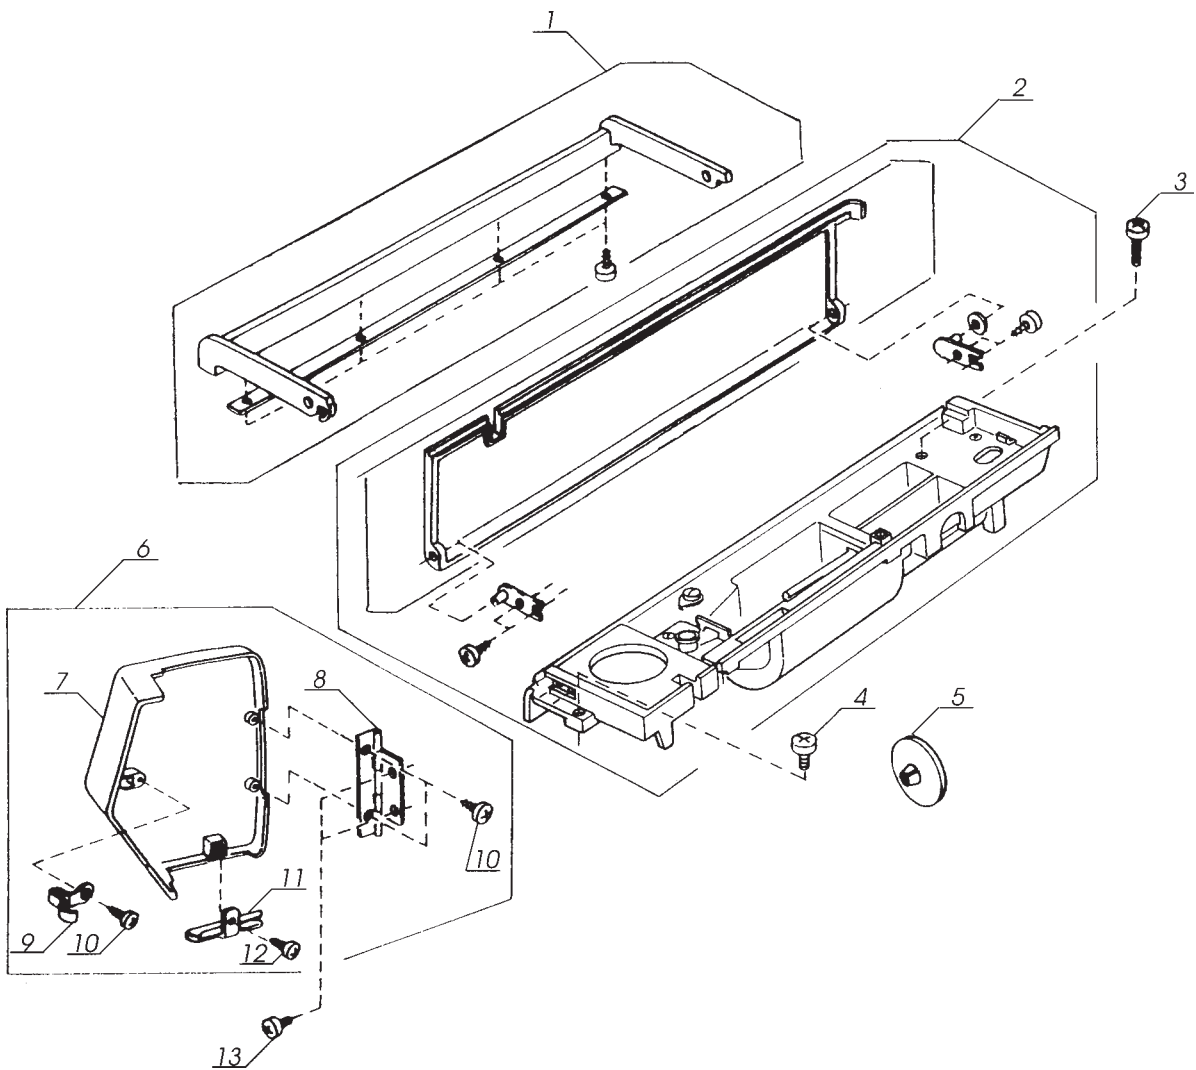

# PARTS LIST

*Memory Craft 5000*

KEY NO.	PART NO.	NAME
1	825018013	Hook cover plate
2	102261103	Bobbin
3	627569209	Bobbin holder
4	827605008	Needle plate unit
5	827010000	Needle plate
6	825014008	Hook cover plate supporter (l)
7	825015010	Hook cover plate supporter (r)
8	825016000	Hook cover plate release button
9	825017001	Spring
10	000169709	Setscrew
11	650602001	Needle plate set plate (L) unit
12	822314002	Nut
13	822011109	Stopper
14	000103808	Setscrew
15	000157003	Setscrew
16	650603002	Needle plate set plate (R) unit
17	627567001	Stopper unit
18	810220003	Setscrew
19	834601006	Free arm cover unit
20	834002001	Free arm cover
21	834003002	Free arm cover set plate
22	000120203	Set screw
23	000101404	Setscrew
24	834501005	Bed cover unit
25	000160700	Set screw
26	000070104	Washer
27	000101703	Setscrew
28	834502006	Extension box unit
29	820390006	Needle plate set screw

KEY NO.	PART NO.	NAME
1	830527100	Handle unit
2	834503007	Top cover unit for U.S.A., Australia and Great Britain
	834503203	Top cover unit for Canada
	834623004	Top cover unit for Continental Europe
3	000157405	Setscrew
4	000081005	Setscrew
5	822020503	Spool holder (large)
6	834620001	Face plate unit
7	834013005	Face plate
8	366501102	Face plate hinge unit
9	650025004	Face plate spring
10	000120203	Setscrew
11	832508006	Thread cutter unit
12	000161103	Setscrew
13	000077503	Set screw

KEY NO.	PART NO.	NAME
1	827614505	Hook race complete unit
2	650623101	Hook race unit
3	820123006	Hook race shaft
4	820124007	Oil wick (1)
5	820125008	Oil wick (2)
6	000038409	Washer
7	625102008	Washer
8	627192001	Washer
9	650094004	Hook race shaft set plate
10	000111304	Setscrew
11	000081005	Setscrew
12	827040009	Hook race cover
13	000107204	Setscrew
14	823106002	Hook race set plate
15	627190010	Magnet
16	000157209	Setscrew
17	000070506	Washer
18	834004003	Rear cover
19	000115607	Setscrew
20	834005004	Cover set plate
21	000157106	Setscrew
22	834611009	Feed stepping motor unit
23	834031009	Adjusting knob
24	000115205	Setscrew