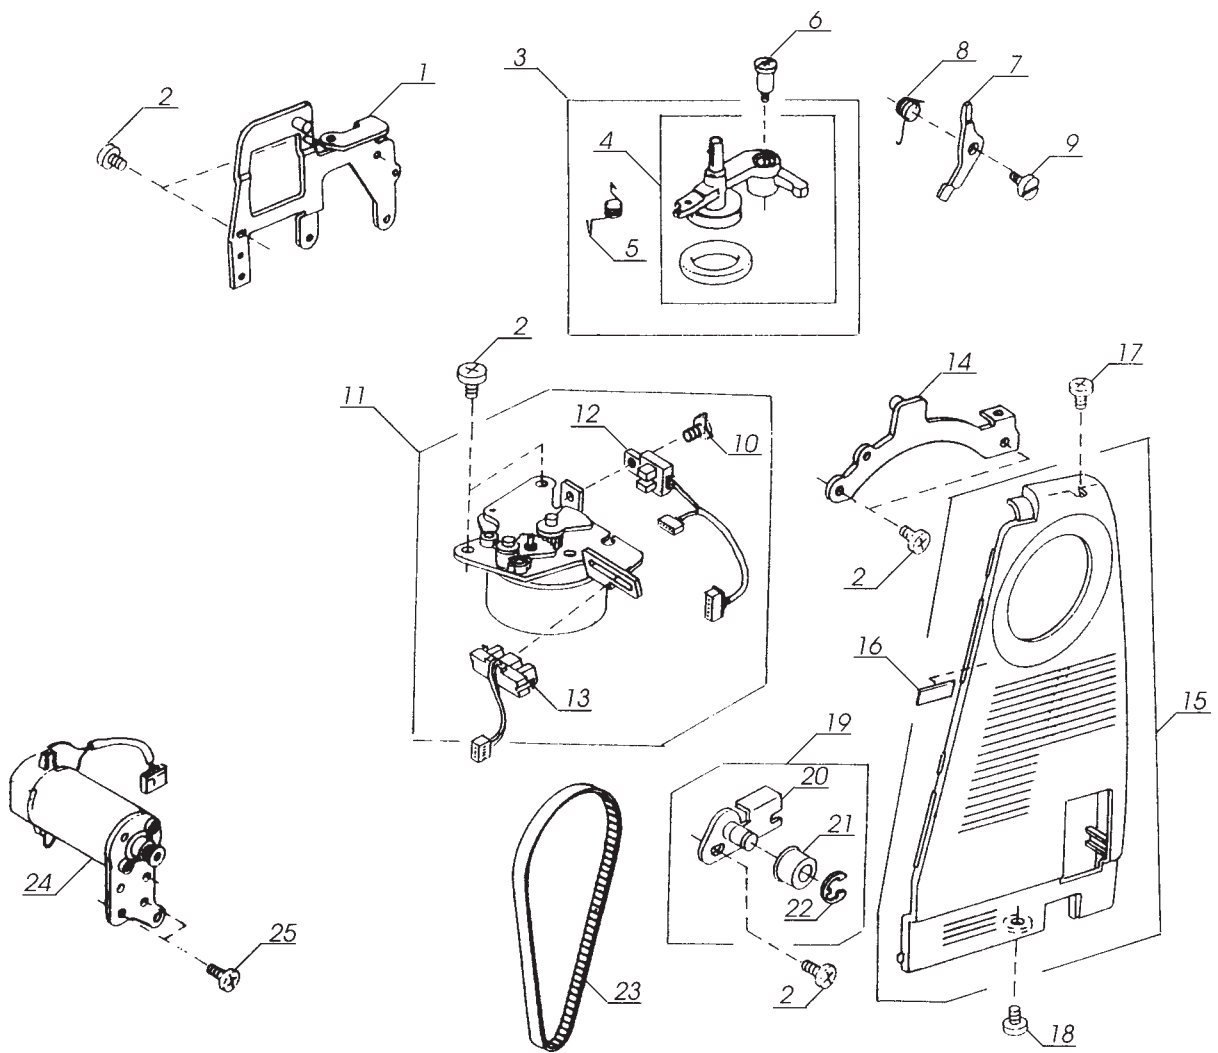

KEY NO.	PART NO.	NAME
1	834014006	Handle base plate (front)
2	000157106	Setscrew
3	832626001	Bobbin winder unit (complete)
4	830528006	Bobbin winder unit
5	830273003	Spring
6	825220009	Hinge screw
7	830145005	Declutch arm
8	625215005	Spring
9	625214004	Hinge screw
10	000103808	Setscrew
11	834613001	Zigzag width stepping motor
12	834525005	Photo-sensor unit
13	830543007	Photo-sensor
14	832020009	Handle base plate (rear)
15	834619100	Belt cover unit
16	831027003	Sticker
17	000115009	Setscrew
18	000066705	Set screw
19	830631014	Idler unit
20	830148019	Idler set plate
21	625217100	Idler
22	000002806	Snap ring
23	830276006	Timing belt
24	080270159	Motor unit
25	000115700	Setscrew