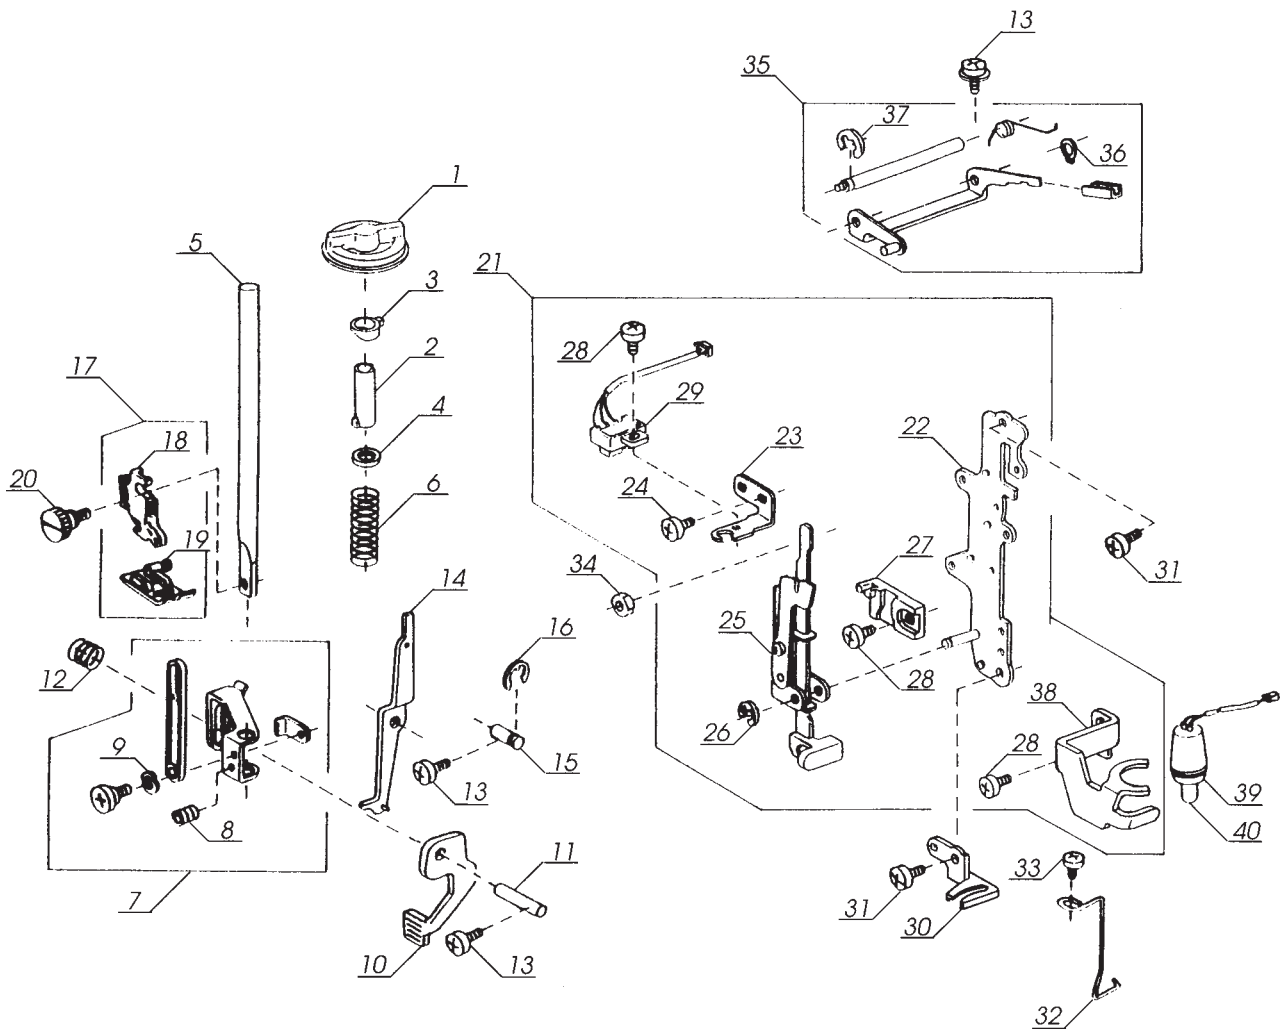

KEY NO.	PART NO.	NAME
1	830026010	Pressure adjusting dial
2	830027000	Presser bar bushing
3	830028001	Pressure adjusting cam
4	102061008	Plain washer
5	830029002	Presser bar
6	830030006	Presser bar spring
7	830586024	Presser bar supporter
8	000111500	Setscrew
9	000116608	Washer
10	830035012	Presser bar lifter
11	822072005	Presser bar lifter pin
12	102222009	Spring
13	000172200	Setscrew
14	830037025	Tension releasing lever
15	830338007	Tension releasing lever pin
16	000002507	Snap ring
17	832501009	Presser foot unit
18	830504017	Foot holder unit
19	832523007	Zigzag foot unit
20	825252000	Thumb screw
21	834605000	Front bracket unit
22	834022007	Front bracket
23	831005005	Sensor set plate
24	000101105	Setscrew
25	830583009	Buttonhole lever unit
26	000002105	Snap ring
27	830057010	Buttonhole lever guide
28	000103808	Setscrew3xs
29	830510005	Photo-sensor unit
30	834047008	Lamp set plate
31	834016008	Threader guide
32	000157209	Setscrew
33	830039027	Arm thread guide
34	000157106	Setscrew
35	000061205	Hexagonal nut
36	830585012	Pressure functioning arm unit
37	000014605	Grip ring
38	000001609	Snap ring
39	830538113	Lamp socket unit
40	000009906	Halogen lamp