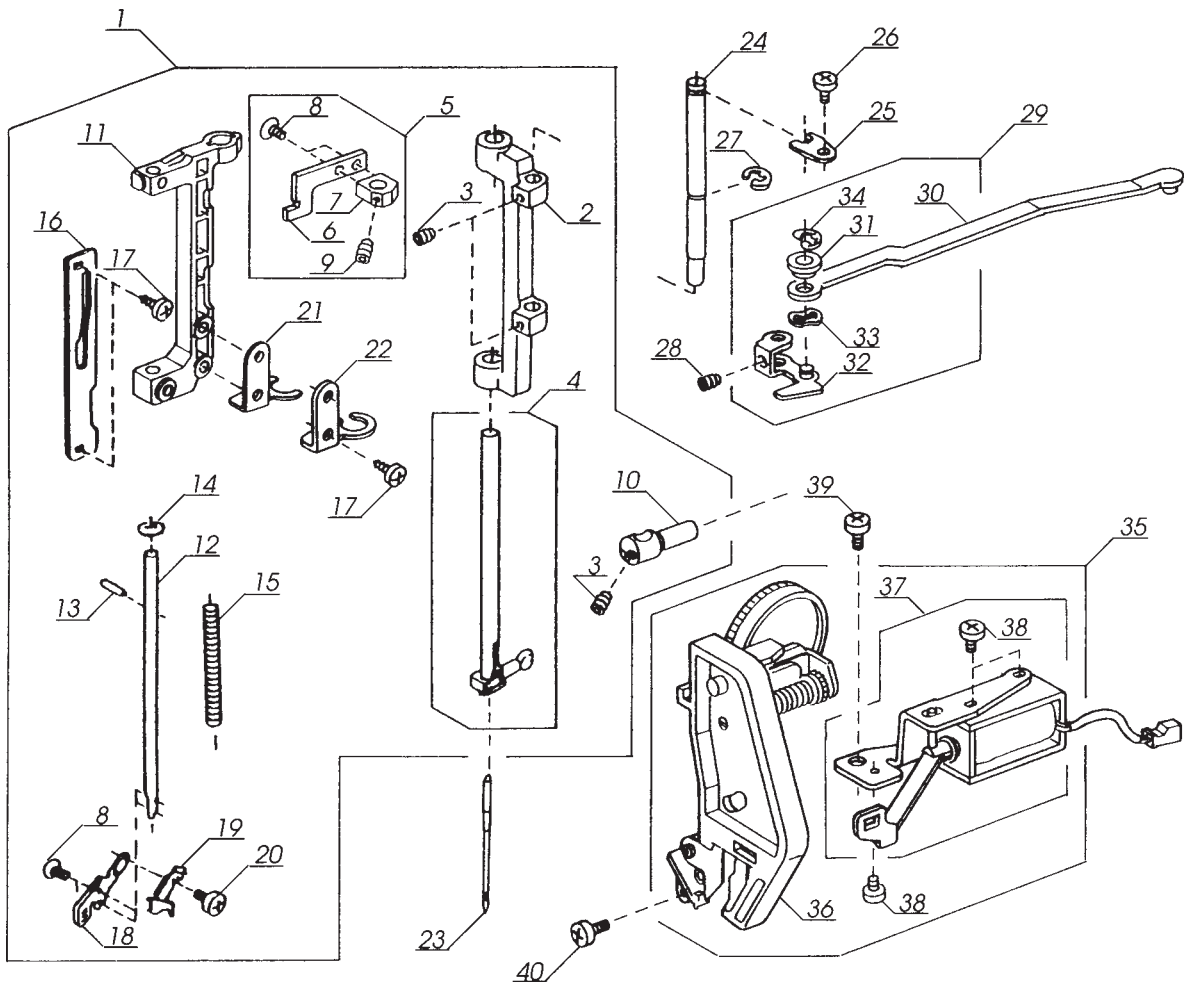

# PARTS LIST

*Memory Craft 5000*

KEY NO.	PART NO.	NAME
1	825018013	Hook cover plate
2	102261103	Bobbin
3	627569209	Bobbin holder
4	827605008	Needle plate unit
5	827010000	Needle plate
6	825014008	Hook cover plate supporter (l)
7	825015010	Hook cover plate supporter (r)
8	825016000	Hook cover plate release button
9	825017001	Spring
10	000169709	Setscrew
11	650602001	Needle plate set plate (L) unit
12	822314002	Nut
13	822011109	Stopper
14	000103808	Setscrew
15	000157003	Setscrew
16	650603002	Needle plate set plate (R) unit
17	627567001	Stopper unit
18	810220003	Setscrew
19	834601006	Free arm cover unit
20	834002001	Free arm cover
21	834003002	Free arm cover set plate
22	000120203	Set screw
23	000101404	Setscrew
24	834501005	Bed cover unit
25	000160700	Set screw
26	000070104	Washer
27	000101703	Setscrew
28	834502006	Extension box unit
29	820390006	Needle plate set screw

KEY NO.	PART NO.	NAME
1	830527100	Handle unit
2	834503007	Top cover unit for U.S.A., Australia and Great Britain
	834503203	Top cover unit for Canada
	834623004	Top cover unit for Continental Europe
3	000157405	Setscrew
4	000081005	Setscrew
5	822020503	Spool holder (large)
6	834620001	Face plate unit
7	834013005	Face plate
8	366501102	Face plate hinge unit
9	650025004	Face plate spring
10	000120203	Setscrew
11	832508006	Thread cutter unit
12	000161103	Setscrew
13	000077503	Set screw

KEY NO.	PART NO.	NAME
1	827614505	Hook race complete unit
2	650623101	Hook race unit
3	820123006	Hook race shaft
4	820124007	Oil wick (1)
5	820125008	Oil wick (2)
6	000038409	Washer
7	625102008	Washer
8	627192001	Washer
9	650094004	Hook race shaft set plate
10	000111304	Setscrew
11	000081005	Setscrew
12	827040009	Hook race cover
13	000107204	Setscrew
14	823106002	Hook race set plate
15	627190010	Magnet
16	000157209	Setscrew
17	000070506	Washer
18	834004003	Rear cover
19	000115607	Setscrew
20	834005004	Cover set plate
21	000157106	Setscrew
22	834611009	Feed stepping motor unit
23	834031009	Adjusting knob
24	000115205	Setscrew