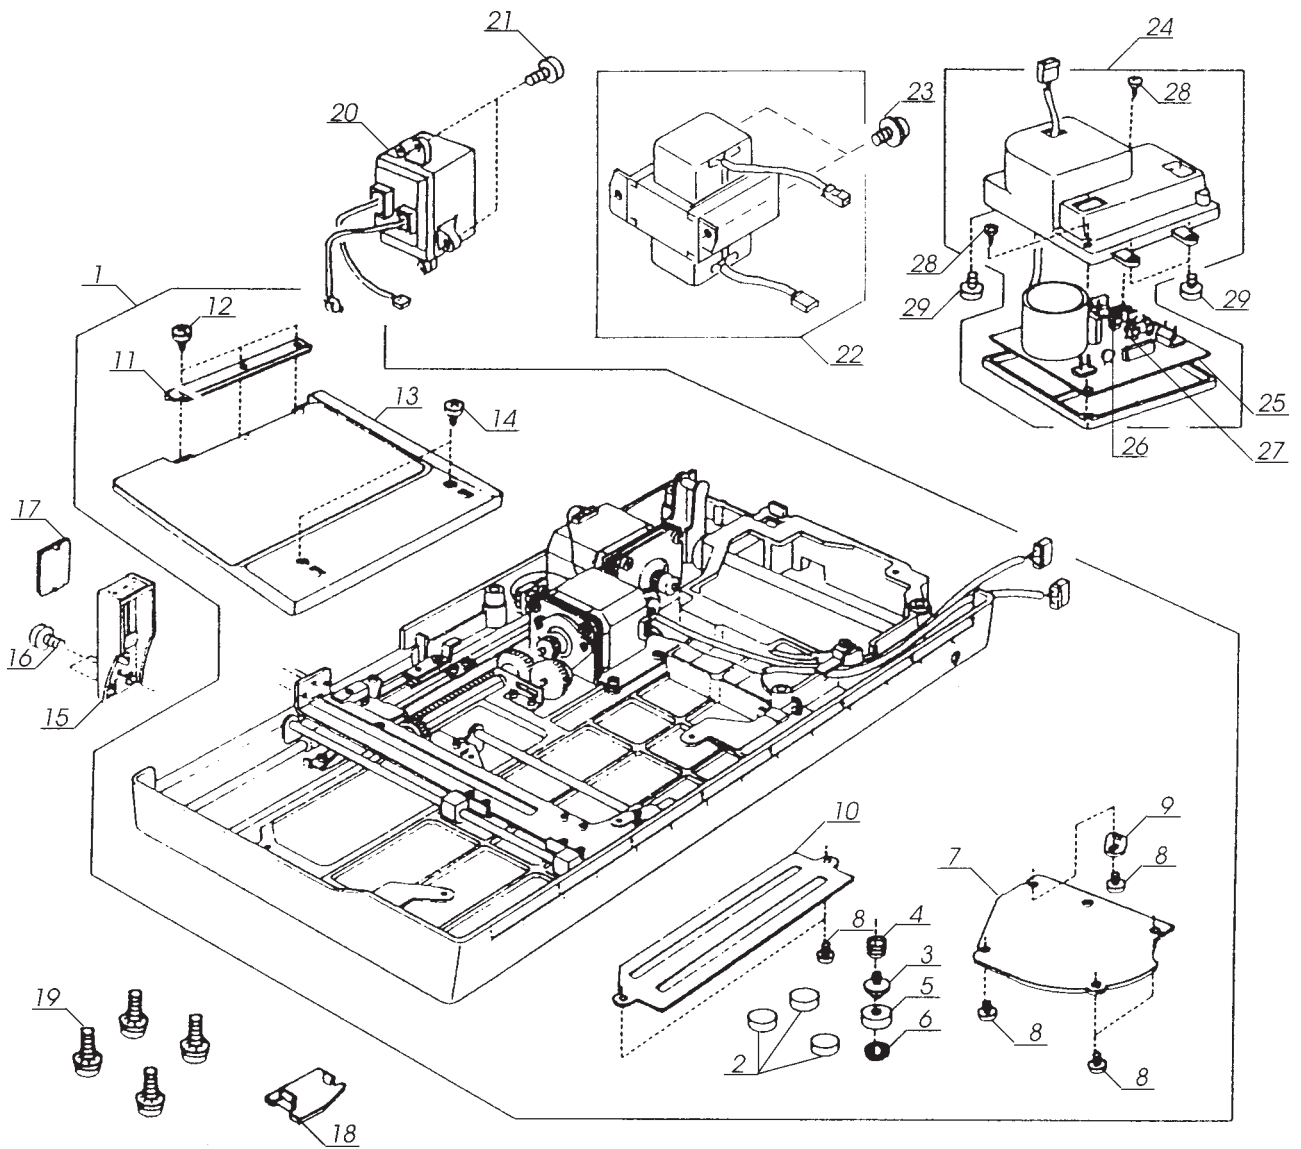

KEY NO.	PART NO.	NAME
1	834614002	Base unit (complete)
2	830150003	Rubber cushion
3	820350004	Adjusting screw
4	820351005	Spring
5	605074008	Rubber cushion
6	813123004	CS ring
7	832147014	Base lid (2)
8	830267004	Set screw
9	832175000	Washer
10	832146002	Base lid (1)
11	832562008	Carriage window frame unit
12	000078320	Setscrew
13	832630008	Base cover unit
14	000101426	Setscrew
15	834519006	Carriage plate unit
16	000077112	Setscrew
17	832150009	Cover lid
18	832168000	Base lid (3)
19	000127107	Setscrew
20	830575101	Machine socket unit for 120V
	830576102	Machine socket unit for 240V
	834624005	Machine socket unit for 240V (Great Britain and Continental Europe only)
21	000103509	Setscrew
22	832558012	Transformer unit for 120V
	832654008	Transformer unit for 240V
23	000172107	Setscrew
24	832625309	"C" board complete unit for 120V for U.S.A. only
	832625125	"C" board complete unit for 120V for Canada only
	832625217	"C" board complete unit for 240V
25	832557103	"C" board unit for 120V for U.S.A. only
	832557011	"C" board unit for 120V for Canada only
	832560006	"C" board unit for 240V
26	000182177	Fuse AC 250V 3.15A for 120V for U.S.A. only
	000182801	Fuse AC 250V 3A for 120V for Canada only
	000144199	Fuse AC 250V 5A for 240V
27	000117908	Fuse AC 125V 2.5A for 120V
	000143693	Fuse AC 250V 2A for 240V
28	000161309	Setscrew
29	000157209	Setscrew