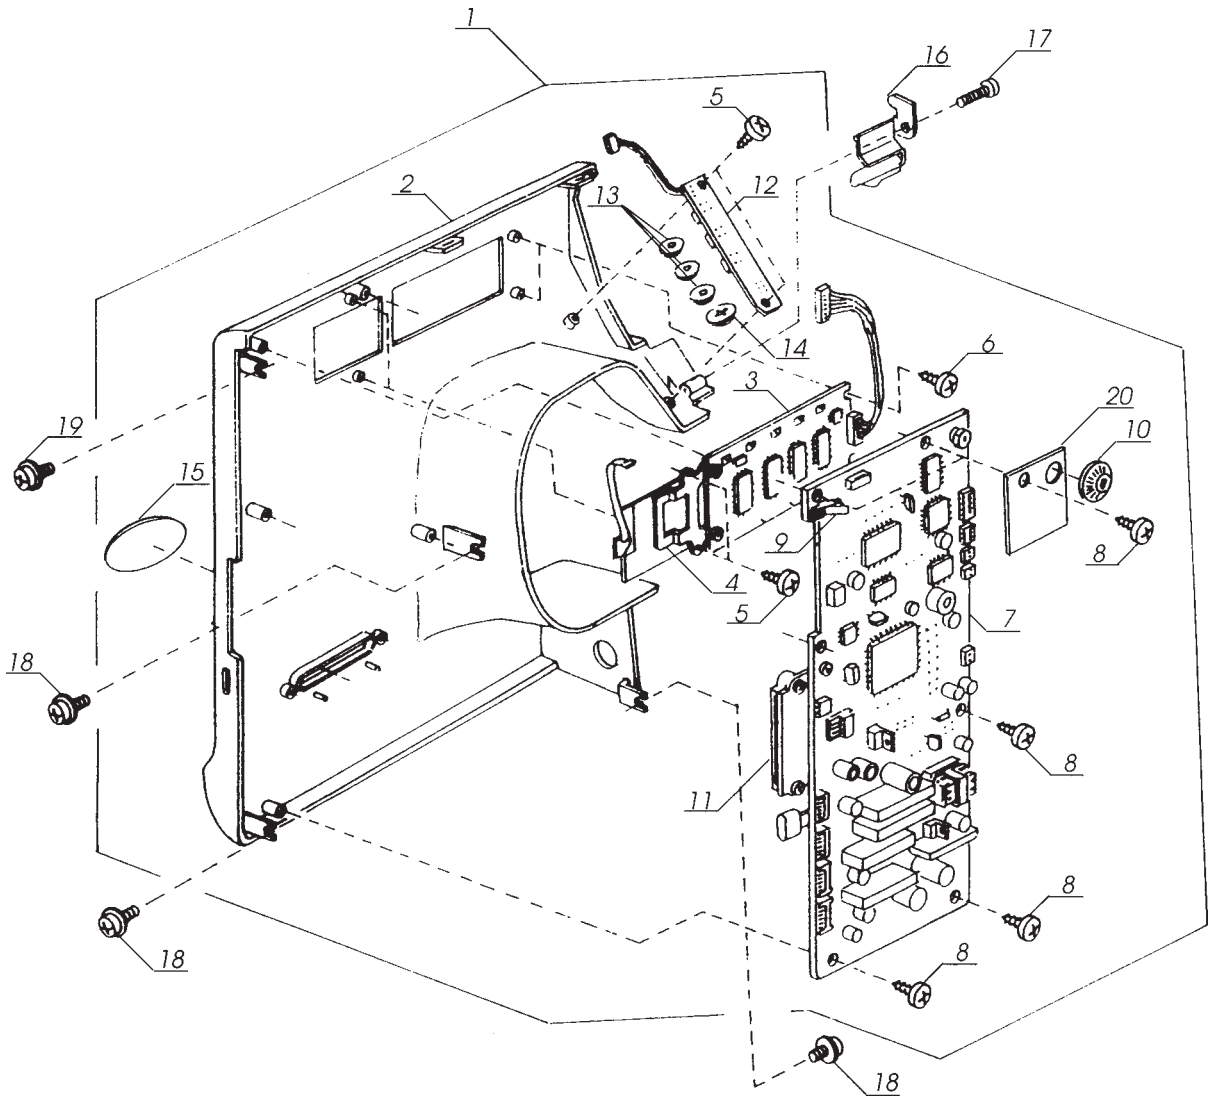

KEY NO.	PART NO.	NAME
1	834606001	Front panel unit
2	834023019	Front panel
3	834607002	LCD unit
4	834025000	LCD set plate
5	000120203	Set screw
6	000150408	Setscrew
7	834511008	"A" board unit
8	000076317	Setscrew
9	832608018	Switch cover unit
10	832053001	LCD adjusting knob
11	832571103	Card guide (1)
12	834512010	"F" board unit
13	832062003	Button (2)
14	834026001	Button
15	834050004	Emblem
16	825183010	Arm thread guide (lower)
17	000096508	Set screw
18	000115607	Setscrew
19	000115401	Setscrew
20	834051005	Insulating paper