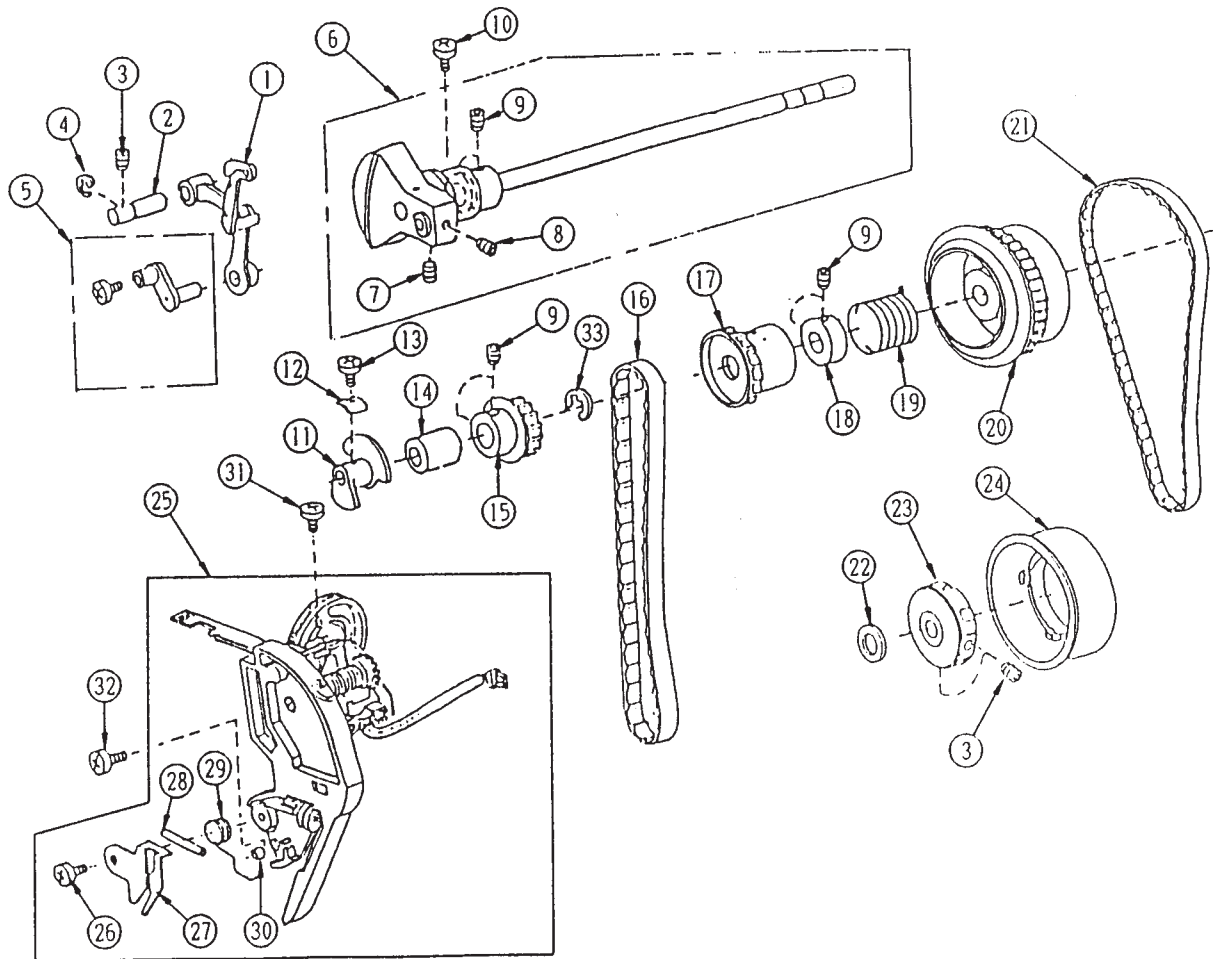

Key No.	Part No.	Name
1	820511108	Take up lever unit (827519004)
2	650062003	Take up lever pin
3	000111201	Hexagon socket screw
4	000001702	Snap ring
5	652512009	Needle bar crank pin unit
6	827518508	Upper shaft unit (827518003)
7	102073003	Set screw
8	761052007	Set screw
9	000020501	Spring pin (000111304 Hexagon socket screw)
10	000101301	Hexagon socket screw
11	830095009	Upper shaft shield plate
12	820102009	Plate washer
13	000081005	Set screw
14	673062004	Bushing
15	756017004	Adjusting wheel (732026002)
16	650071005	Timing belt
17	653055002	Declutch release ring
18	653056003	Declutch ring
19	653057004	Clutch spring
20	653058005	Belt wheel
21	653139012	Timing belt
22	000038605	Washer (000036706)
23	830286009	Balance wheel base plate
24	653061115	Balance wheel (653061104)
25	829603002	Thread tension unit
26	000120203	Set screw
27	827033009	Check spring cover
28	753173000	Thread guide
29	753172009	Check spring
30	825234006	Cushion
31	000101404	Set screw
32	000101703	Set screw
33	00003020S	Snap ring