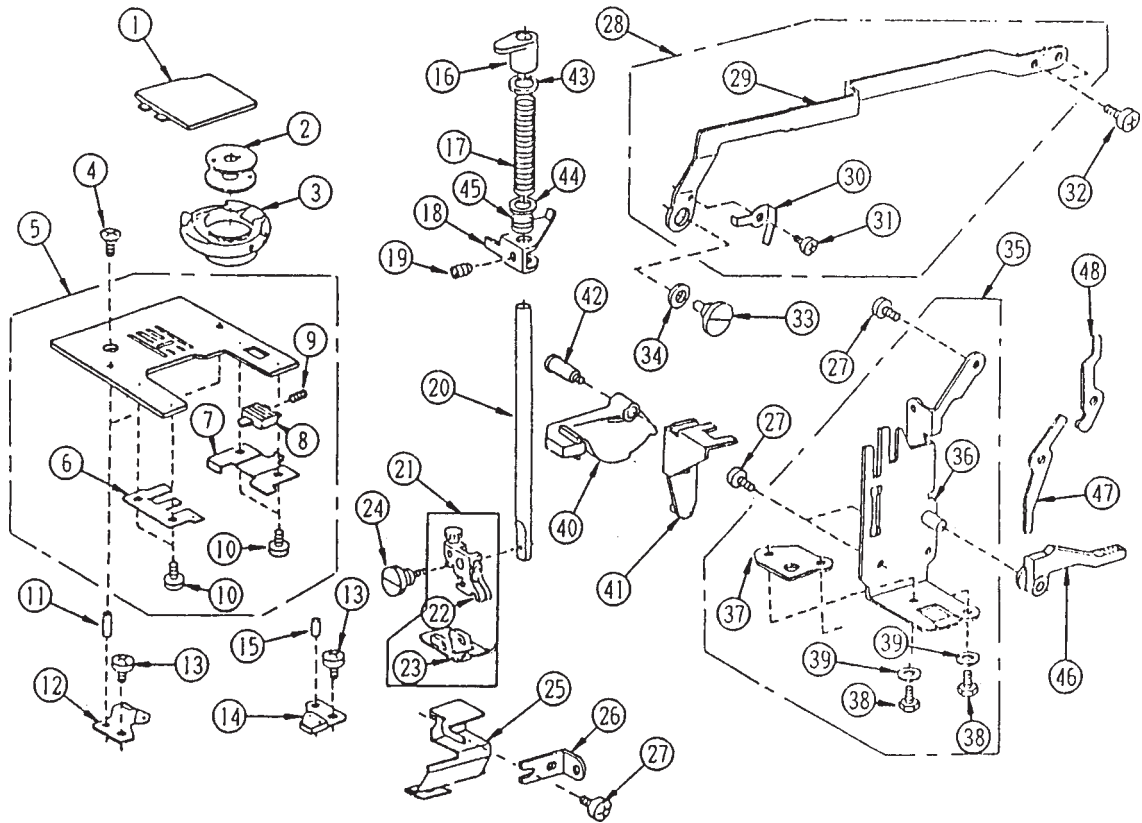

Key No.	Part No.	Name
1	750036012	Slide plate (750036001)
2	102261103	Bobbin
3	627569209	Bobbin holder
4	681009101	Plain screw
5	756604107	Needle plate unit (827605008)
6	752005007	Slide plate set plate (825014008)
7	825015010	Slide plate set plate
8	825016000	Slide block
9	825017001	Slide block spring
10	820374004	Set screw
11	000122504	Guide pin
12	827011001	Reverse rotation stopper
13	810220003	Set screw
14	627567001	Rotation stopper
15	000122700	Guide pin
16	652104004	Presser bar bushing
17	826006000	Presser spring
18	735028003	Presser bar bracket (735028014)
19	000111500	Hexagon socket screw
20	827021004	Presser bar
21	685503010	Presser foot unit
22	804509000	Presser foot holder unit
23	825502019	Zigzag foot unit
24	647112009	Thumb screw (825252000)
25	827036002	Arm thread guide
26	827037003	Front panel set plate
27	000081005	Set screw
28	827622012	ZZ rod unit
29	827055018	ZZ rod
30	827088009	ZZ rod spring
31	820373003	Set screw
32	000078319	Set screw
33	678084007	Eccentric pin
34	653037008	Washer
35	828605001	Presser bar base unit (827608xxx)
36	827020014	Presser bar base (827020xxx)
37	827082003	Presser bar set plate
38	000066303	Hexagon bolt
39	000070908	Washer
40	829013009	Pressure adjusting lever
41	829014000	Pressure adjusting plate
42	820090003	Hinge screw
43	652201002	Washer
44	826055004	washer
45	826056005	Spring
46	735029004	Presser foot lever
46	827022005	Tension release lever
47	827023006	Tension release lever