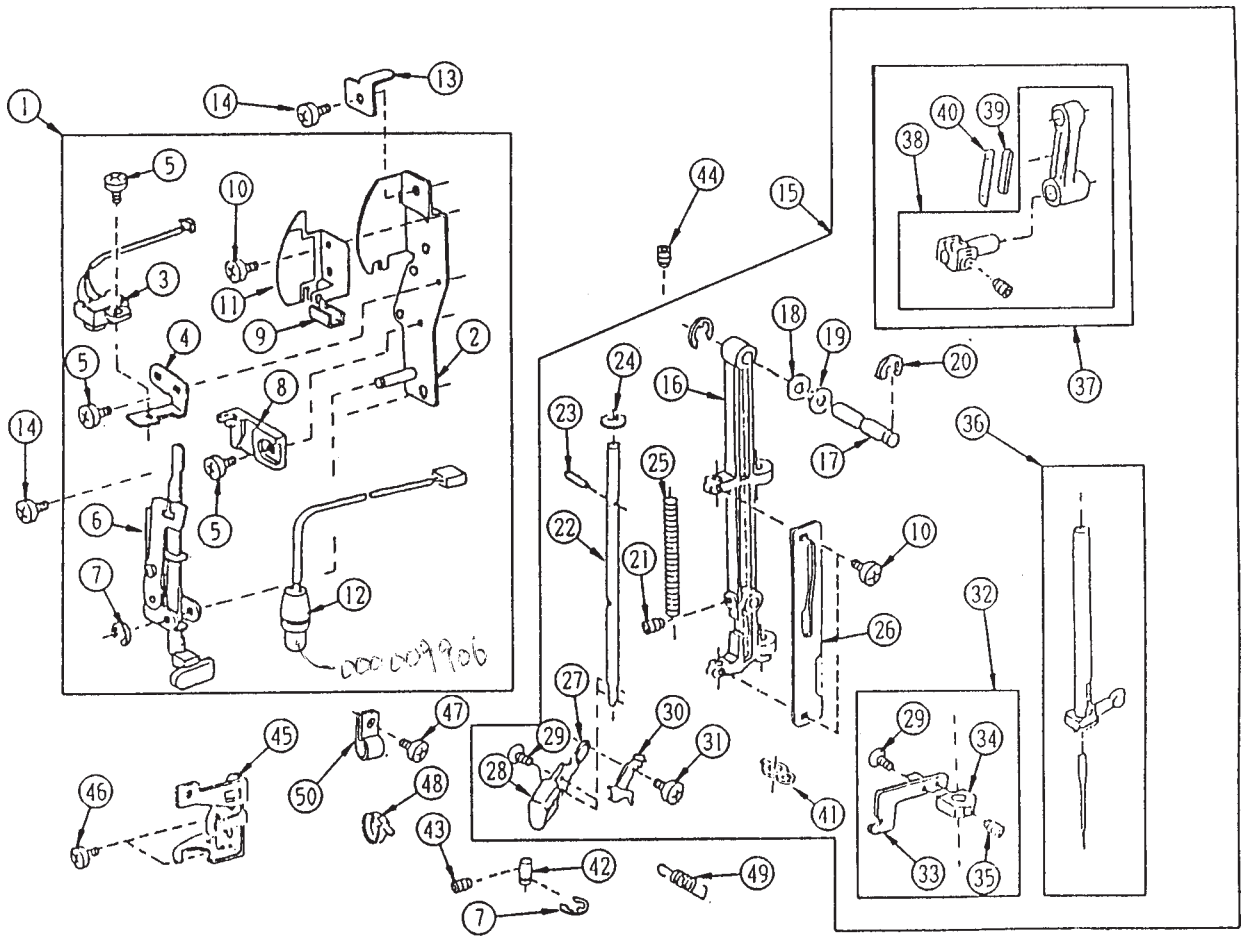

829713006 (Germany)

Key No.	Part No.	Name
1	827606010	Top cover unit (827606009)
2	650503506	Thread guide unit
3	000162001	Set screw
4	827503005	Top cover thread guide
5	822017002	Pin
6	724206106	Spool pin
7	000014409	Snap ring
8	827014004	Handle
9	827015005	Set plate
10	000161206	Set screw
11	000103107	Set screw
12	735016307	Bobbin winder stopper
13	827012013	Top cover (827012002)
14	000061205	Nut
15	724207004	Spool pin spring
16	000107318	Set screw
17	822020503	Spool holder
18	810220003	Setscrew
20	100045000	Caution sticker Canada
	827016006	Top cover set plate
21	000081005	Set plate
22	829601309	Face plate for 120V area (829601303)
	829601000	Face plate unit for U.S.A.
	829601103	Face plate unit for Canada
	829601158	Face plate unit for Australia (829601402)
	829601402	Face plate unit for Switzerland & Germany
23	829001004	Face plate
	829001107	Face plate for U.S.A. (829001004)
24	366501102	Face plate hinge (366501009)
25	000161206	Set screw
26	827099003	Face plate sticker
27	825507003	Thread cutter unit
28	000120502	Set screw
29	731067002	Face plate spring (650025004)
30	000081119	Set screw
31	827501003	Extension table unit
32	_____	_____
33	_____	_____
34	827009006	Foot storage compartment
35	827602005	Bed cover unit
36	827004001	Bed cover
37	753005000	Drop lever
38	000013903	Snap ring
39	000101703	Set screw
40	827077005	Cord guide