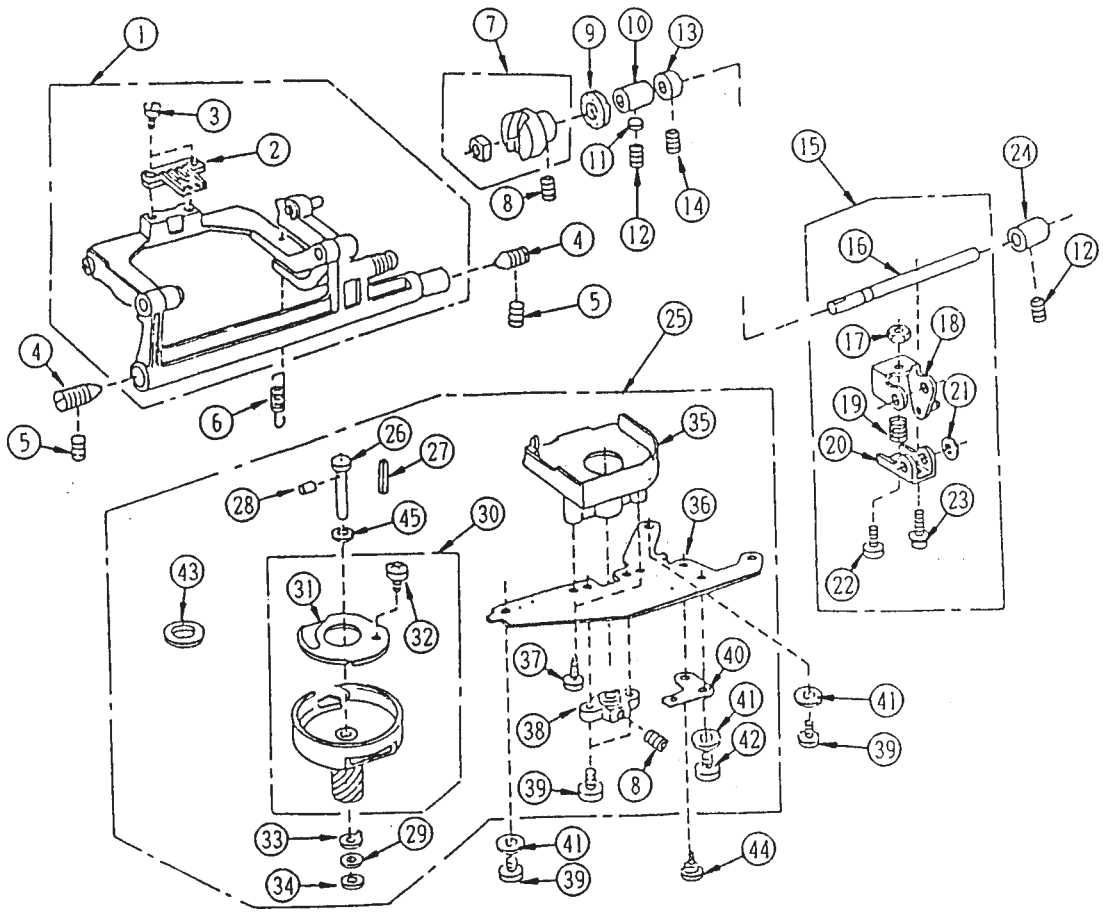

Key No.	Part No.	Name
1	827615001	Feed rock shaft unit
2	827041000	Feed dog
3	000104005	Set screw (614025002)
4	532030003	Center screw
5	000111304	Set screw (000113605)
6	650085002	Spring
7	625508008	Feed adjuster unit
8	000111304	Hexagon socket screw
9	823110009	Felt
10	625144002	Bushing
11	650175000	Washer
12	000111201	Hexagon socket screw
13	820387000	Ring
14	000111108	Hexagon socket screw
15	827616013	Feed shaft unit (827616002)
16	827042001	Feed shaft
17	000160102	Adjustable nut
18	825261002	Feed adjusting arm
19	589040002	Spring
20	827043002	Feed adjusting arm
21	810207004	Washer
22	827086007	Feed adjusting arm
23	000115906	Set screw
24	650092002	Bushing
25	827614033	Hook race unit (827614011)
26	820123006	Hook race shaft
27	820124002	Oil string
28	820125008	Oil string
29	000036500	Washer
30	650952009	Shuttle body unit
31	627191000	Thread guard
32	820374004	Set screw
33	627192001	Washer
34	625102008	Washer
35	827040009	Cover
36	823106002	Shuttle race set plate
37	000107204	Set screw
38	650094004	Shuttle race shaft base
39	000081005	Set screw
40	650171006	Set plate
41	000070506	Washer
42	000101404	Set screw
43	627190010	Magnet (627190009)
44	650172007	Hinge screw
45	830321100	Washer