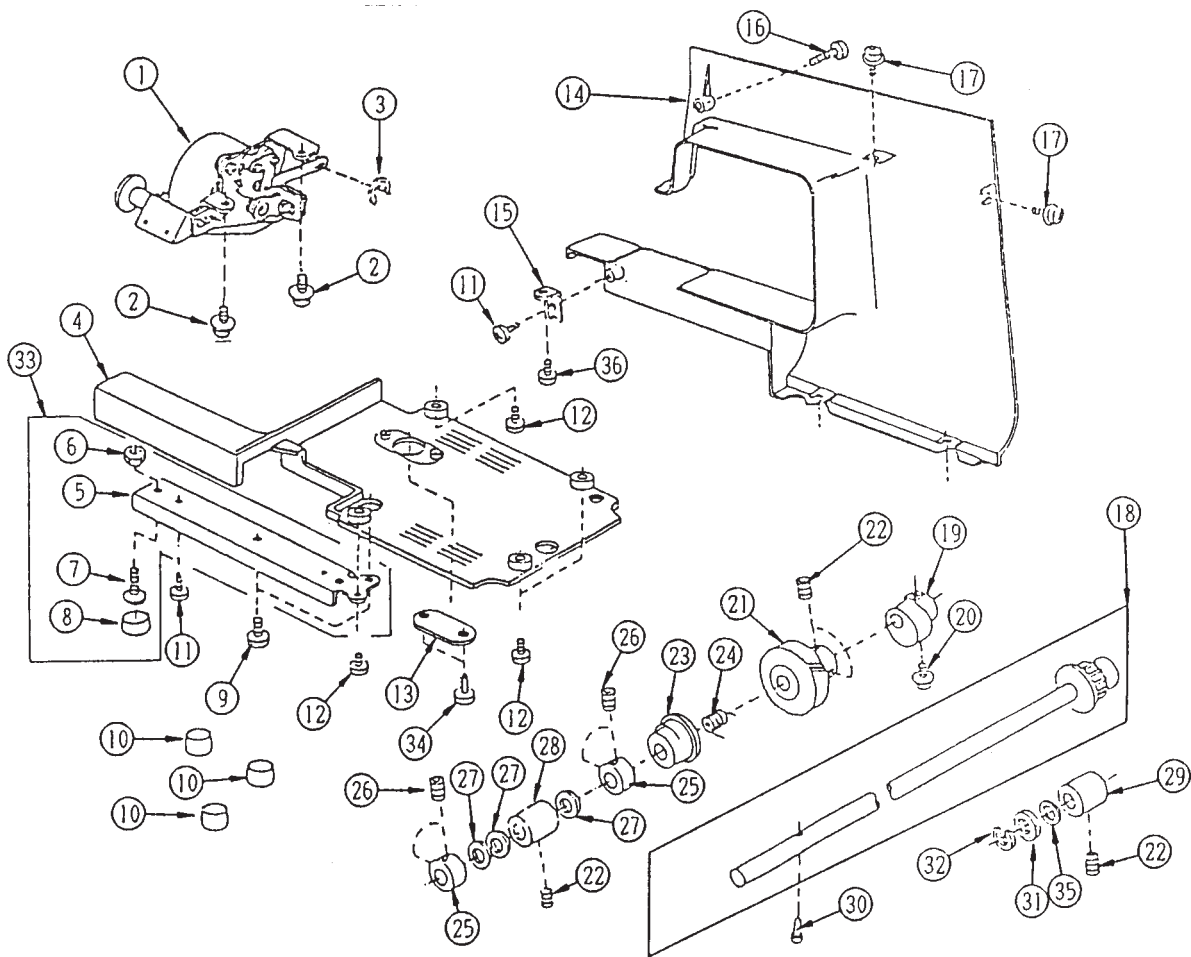

Key No.	Part No.	Name
1	829609101	Stepping motor(feed) unit (827617003)
2	000115205	Set screw
3	000002105	Snap ring
4	827003000	Base
5	827002102	Arm leg (827002009)
6	000061412	Nut
7	000097901	Set screw
8	735002001	Rubber base
9	000066808	Set screw
10	647009002	Bed rubber base
11	000161206	Set screw (000120203)
12	000103509	Set screw
13	824058001	Base cover
14	827005013	Rear cover (827005002)
	827005404	Rear cover for Germany
15	827006003	Rear cover set plate
16	000104119	Set screw
17	000115205	Set screw
18	827613009	Lower shaft unit
19	823026111	Feed cam
20	000149600	Set screw
21	650076000	Lower shaft toothed wheel
22	000111304	Hexagon socket screw
23	753183025	Feed lifting cam (753183014)
24	686035008	Feed lifting cam spring
25	820166001	Ring
26	000111201	Hexagon socket screw
27	830336005	Washer
28	650078002	Bushing
29	650079003	Bushing
30	820161006	Pin
31	822070003	Felt
32	822112008	Felt holder
33	827601107	Arm leg unit (827601004)
34	000107318	Set screw
35	000036201	Washer
36	000101404	Set screw