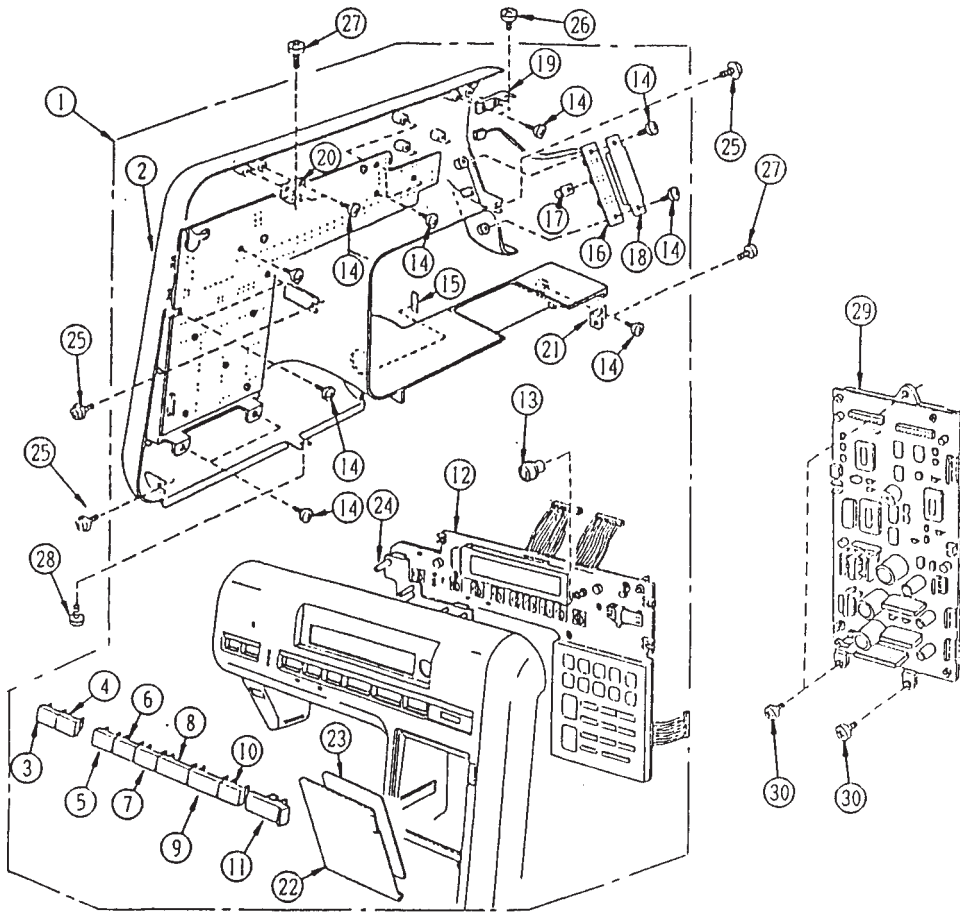

Key No.	Part No.	Name
1	829604003	Front panel unit
2	829003006	Front panel
3	829005503	Select button
4	829005400	Select button
5	829005008	Select button
6	829005101	Select button
7	829005204	Select button
8	829004007	Select button
9	829004100	Select button
10	829005307	Select button
11	829006009	Select button
12	829605004	Print board K unit
13	827063008	Adjusting knob
14	000120203	Set screw
15	827093007	SS adjusting sticker
16	827508000	Print board "F" unit
17	827064021	Button
18	827066001	Isolation paper
19	827067002	Front panel set plate
20	827068003	Front panel set plate
21	827069004	Front panel set plate
22	829009002	Panel cover
23	829010006	Quick chart
24	829023002	Photo guide tube
25	000115205	Set screw
26	000103808	Set screw
27	000101404	Set screw
28	000103509	Set screw
29	829606005	Print board "A" unit
	829606201	Print board "A" unit for Canada
30	000081005	Set screw