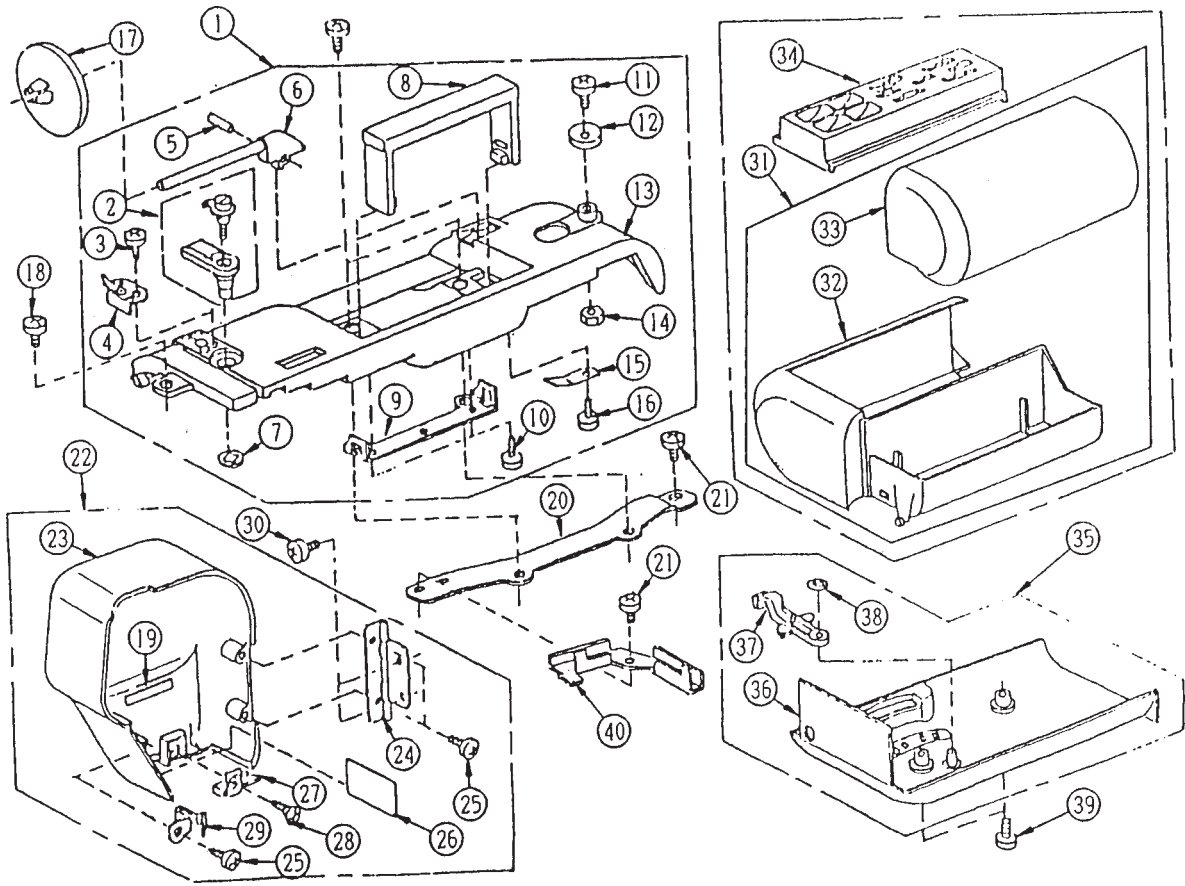

829713006 (Germany)

Key No.	Part No.	Name
1	827606010	Top cover unit (827606009)
2	650503506	Thread guide unit
3	000162001	Set screw
4	827503005	Top cover thread guide
5	822017002	Pin
6	724206106	Spool pin
7	000014409	Snap ring
8	827014004	Handle
9	827015005	Set plate
10	000161206	Set screw
11	000103107	Set screw
12	735016307	Bobbin winder stopper
13	827012013	Top cover (827012002)
14	000061205	Nut
15	724207004	Spool pin spring
16	000107318	Set screw
17	822020503	Spool holder
18	810220003	Setscrew
20	100045000	Caution sticker Canada
	827016006	Top cover set plate
21	000081005	Set plate
22	829601309	Face plate for 120V area (829601303)
	829601000	Face plate unit for U.S.A.
	829601103	Face plate unit for Canada
	829601158	Face plate unit for Australia (829601402)
	829601402	Face plate unit for Switzerland & Germany
23	829001004	Face plate
	829001107	Face plate for U.S.A. (829001004)
24	366501102	Face plate hinge (366501009)
25	000161206	Set screw
26	827099003	Face plate sticker
27	825507003	Thread cutter unit
28	000120502	Set screw
29	731067002	Face plate spring (650025004)
30	000081119	Set screw
31	827501003	Extension table unit
32	_____	_____
33	_____	_____
34	827009006	Foot storage compartment
35	827602005	Bed cover unit
36	827004001	Bed cover
37	753005000	Drop lever
38	000013903	Snap ring
39	000101703	Set screw
40	827077005	Cord guide