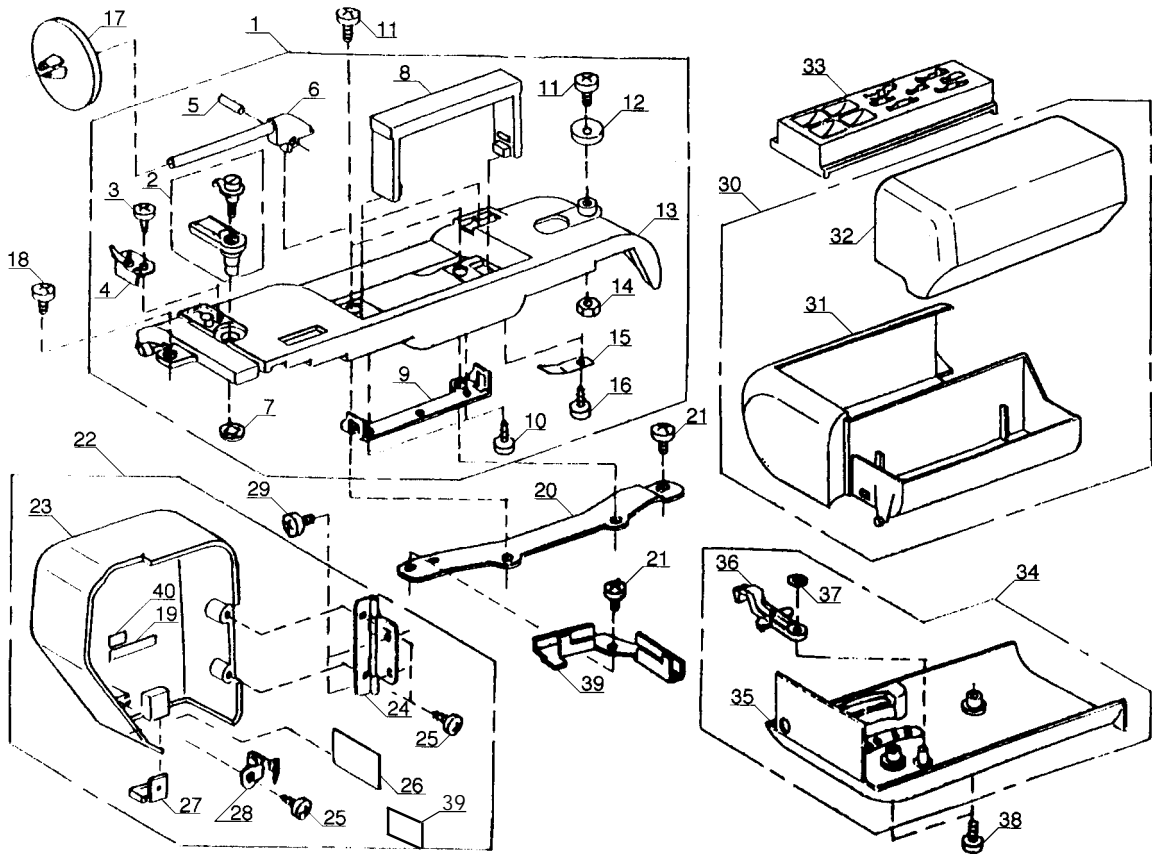

PARTS LIST

FOR

*Memory Craft 3000*

Key No.	Part No.	Name
1	827606010	Top cover unit
2	650503506	Thread guide unit
3	000162001	Screw
4	827503005	Top cover thread guide
5	822017002	Pin
6	724206106	Spool pin
7	000014409	Snap ring
8	827014004	Handle
9	827015005	Set plate
10	000161206	Screw
11	000103107	Screw
12	735016307	Bobbin winder stopper
13	027012013	Top cover
14	000061205	Nut
15	724207004	Spool pin spring
16	000107318	Screw
17	822020503	Spool holder
18	810220003	Screw
19	827077005	Cord guide
20	827016006	Top cover set plate
21	000081005	Screw
22	840601005	Face plate unit for U.S.A.
	840601108	Face plate unit for Canada
	840601245	Face plate unit for Continental Europe & U.K.
23	029002000	Face plate
24	366501009	Faceplate hinge
25	000161206	Screw
26	827099003	Face plate sticker
27	840602006	Thread cutter unit
28	731067002	Face plate spring
29	000081119	Screw
30	840501004	Extension table unit
31	827007015	Extension table
32	840001009	Extension cover
33	827009006	Foot storage compartment
34	827602005	Bed cover unit
35	827004001	Bed cover
36	753005000	Drop lever
37	000013903	Snap ring
38	000101703	Screw
39	100411001	Sticker
	100045000	Sticker for Canada

Key No.	Part No.	Name
1	820511108	Take up lever unit
2	650062003	Take up lever pin
3	000111201	Hexagon socket screw
4	000002806	Snap ring
5	652512009	Needle bar crank pin unit
6	827518106	Upper shaft unit
7	102073003	Set screw
8	761052007	Set screw
9	000111304	Hexagon socket screw
10	000111304	Hexagon socket screw
11	830095009	Upper shaft shield plate
12	820102009	Washer
13	000081005	Screw
14	673062004	Bushing
15	732026002	Adjusting wheel
16	650071005	Timing belt
17	653055002	Declutch release ring
18	653056003	Declutch ring
19	653057004	Clutch spring
20	653058005	Belt wheel
21	653139012	Timing belt
22	000038605	Washer
23	830286009	Balance wheel base plate
24	653061115	Balance wheel
25	840502005	Thread tension unit
26	000101404	Screw
27	000101703	Screw
28	000030205	Snap ring