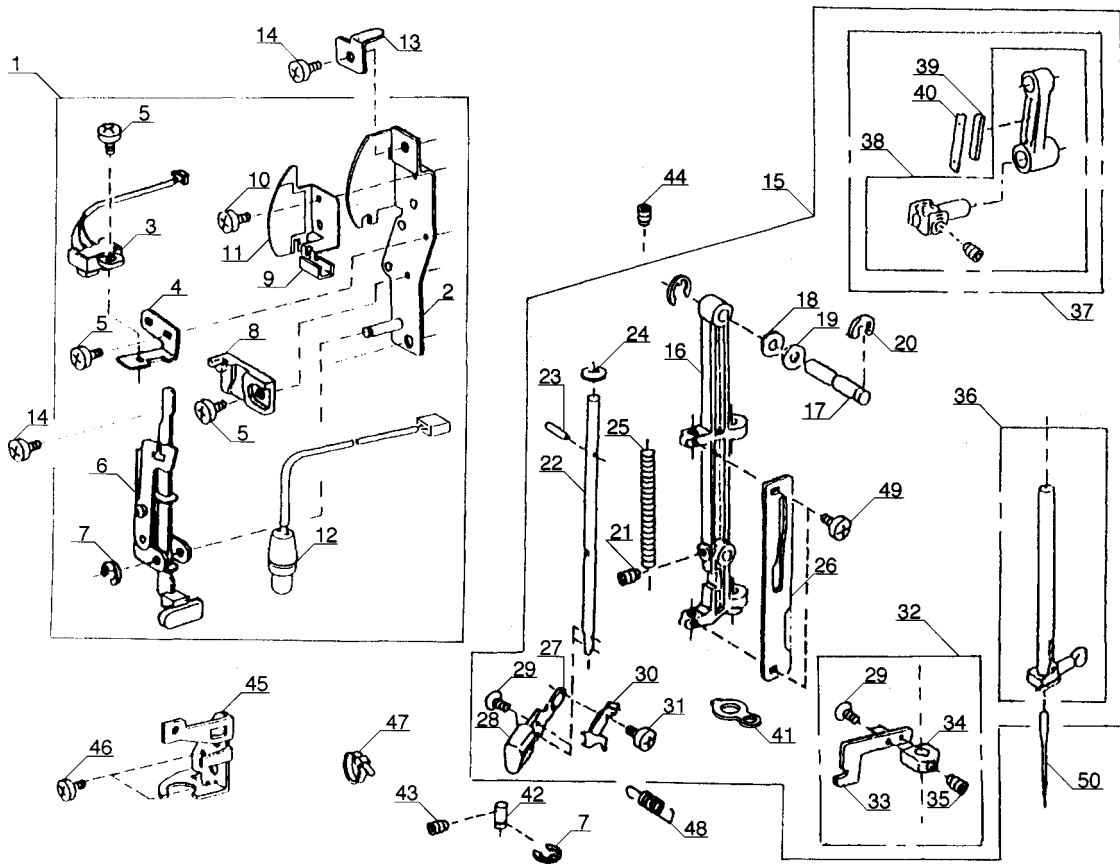

PARTS LIST

FOR

*Memory Craft 3000*

Key No.	Part No.	Name
1	827606010	Top cover unit
2	650503506	Thread guide unit
3	000162001	Screw
4	827503005	Top cover thread guide
5	822017002	Pin
6	724206106	Spool pin
7	000014409	Snap ring
8	827014004	Handle
9	827015005	Set plate
10	000161206	Screw
11	000103107	Screw
12	735016307	Bobbin winder stopper
13	027012013	Top cover
14	000061205	Nut
15	724207004	Spool pin spring
16	000107318	Screw
17	822020503	Spool holder
18	810220003	Screw
19	827077005	Cord guide
20	827016006	Top cover set plate
21	000081005	Screw
22	840601005	Face plate unit for U.S.A.
	840601108	Face plate unit for Canada
	840601245	Face plate unit for Continental Europe & U.K.
23	029002000	Face plate
24	366501009	Faceplate hinge
25	000161206	Screw
26	827099003	Face plate sticker
27	840602006	Thread cutter unit
28	731067002	Face plate spring
29	000081119	Screw
30	840501004	Extension table unit
31	827007015	Extension table
32	840001009	Extension cover
33	827009006	Foot storage compartment
34	827602005	Bed cover unit
35	827004001	Bed cover
36	753005000	Drop lever
37	000013903	Snap ring
38	000101703	Screw
39	100411001	Sticker
	100045000	Sticker for Canada

Key No.	Part No.	Name
1	820511108	Take up lever unit
2	650062003	Take up lever pin
3	000111201	Hexagon socket screw
4	000002806	Snap ring
5	652512009	Needle bar crank pin unit
6	827518106	Upper shaft unit
7	102073003	Set screw
8	761052007	Set screw
9	000111304	Hexagon socket screw
10	000111304	Hexagon socket screw
11	830095009	Upper shaft shield plate
12	820102009	Washer
13	000081005	Screw
14	673062004	Bushing
15	732026002	Adjusting wheel
16	650071005	Timing belt
17	653055002	Declutch release ring
18	653056003	Declutch ring
19	653057004	Clutch spring
20	653058005	Belt wheel
21	653139012	Timing belt
22	000038605	Washer
23	830286009	Balance wheel base plate
24	653061115	Balance wheel
25	840502005	Thread tension unit
26	000101404	Screw
27	000101703	Screw
28	000030205	Snap ring