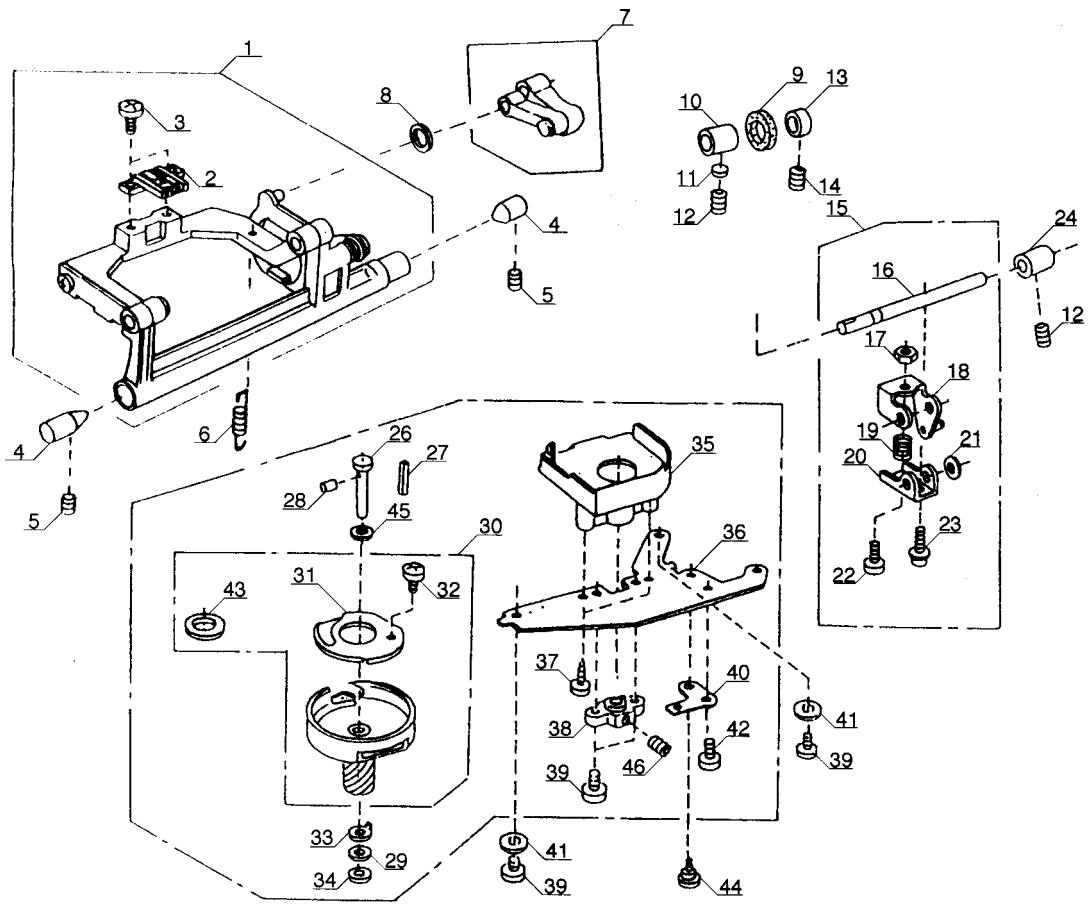

Key No.	Part No.	Name
1	834527100	Feed rock shaft unit
2	840005003	Feed dog
3	000104005	Screw
4	738055008	Center screw
5	000111304	Setscrew
6	650085002	Spring
7	650612004	Feed adjuster unit
6	000036603	Washer
9	823110009	Felt
10	625144002	Bushing
11	650175000	Washer
12	000111201	Hexagon socket screw
13	820387000	Ring
14	000111201	Hexagon socket screw
15	840603007	Feed shaft unit
16	840006004	Feed shaft
17	000160102	Adjustable nut
18	825261002	Feed adjusting arm
19	589040002	Spring
20	827043105	Feed adjusting arm
21	810207004	Spring washer
22	827086007	Feed adjusting arm screw
23	000115906	Setscrew
24	650092002	Bushing
25	827614011	Shuttle race unit
26	820123006	Shuttle race shaft
27	820124007	Oil string
28	820125008	Oil string
29	000038409	Washer
30	650623008	Shuttle body unit
31	627191000	Thread guard
32	820374004	Screw
33	627192001	Washer
34	625102008	Washer
35	827040009	Cover
36	823106002	Shuttle race set plate
37	000107204	Set screw
38	650094004	Shuttle race shaft base
39	000081005	Set screw
40	650171006	Set plate
41	000070506	Washer
42	000101404	Setscrew
43	627190010	Magnet
44	650172007	Hinge screw
45	000038409	Washer
46	000111304	Hexagon socket screw