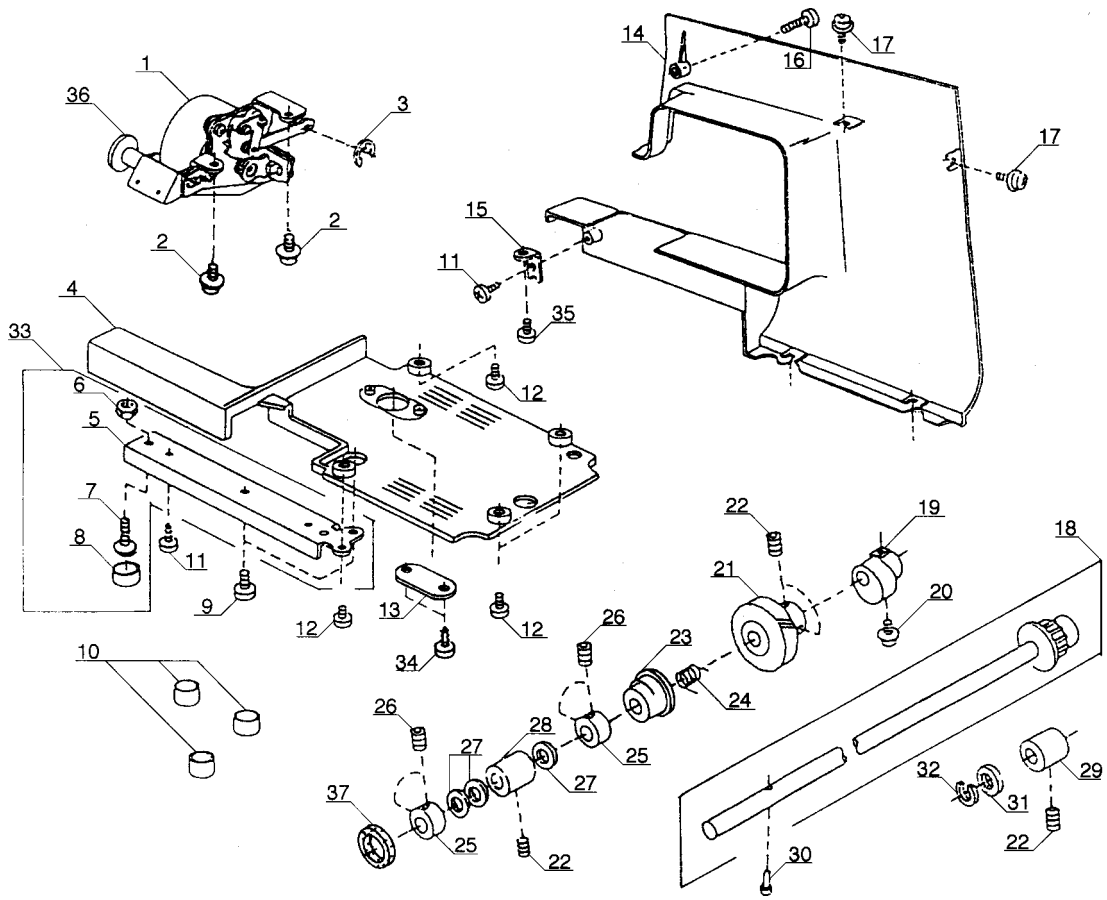

Key No.	Part No.	Name
1	840604008	Stepping motor (feed) unit
2	000115205	Screw
3	000002105	Snap ring
4	827003000	Base
5	827002102	Sole
6	000061412	Nut
7	000097901	Screw
8	735002001	Rubber base
9	000066808	Screw
10	647009002	Bed rubber base
11	000120203	Screw
12	000103509	Screw
13	824058001	Base cover
14	827005013	Rear cover
15	827006003	Rear cover set plate
16	000104119	Screw
17	000115205	Screw
18	751612206	Lower shaft unit
19	751148000	Feed cam
20	000115009	Screw
21	650076000	Lower shaft toothed wheel
22	000111304	Hexagon socket screw
23	753183025	Feed lifting cam
24	686035008	Feed lifting cam spring
25	820166001	Ring
26	000111201	Hexagon socket screw
27	000038502	Washer
28	650078002	Bushing
29	650079003	Bushing
30	820161006	Pin
31	822070003	Felt
32	822112008	Felt holder
33	827601107	Arm sole unit
34	000107318	Screw
35	000081119	Screw
36	827046005	SS Adjusting knob
37	735143005	Felt