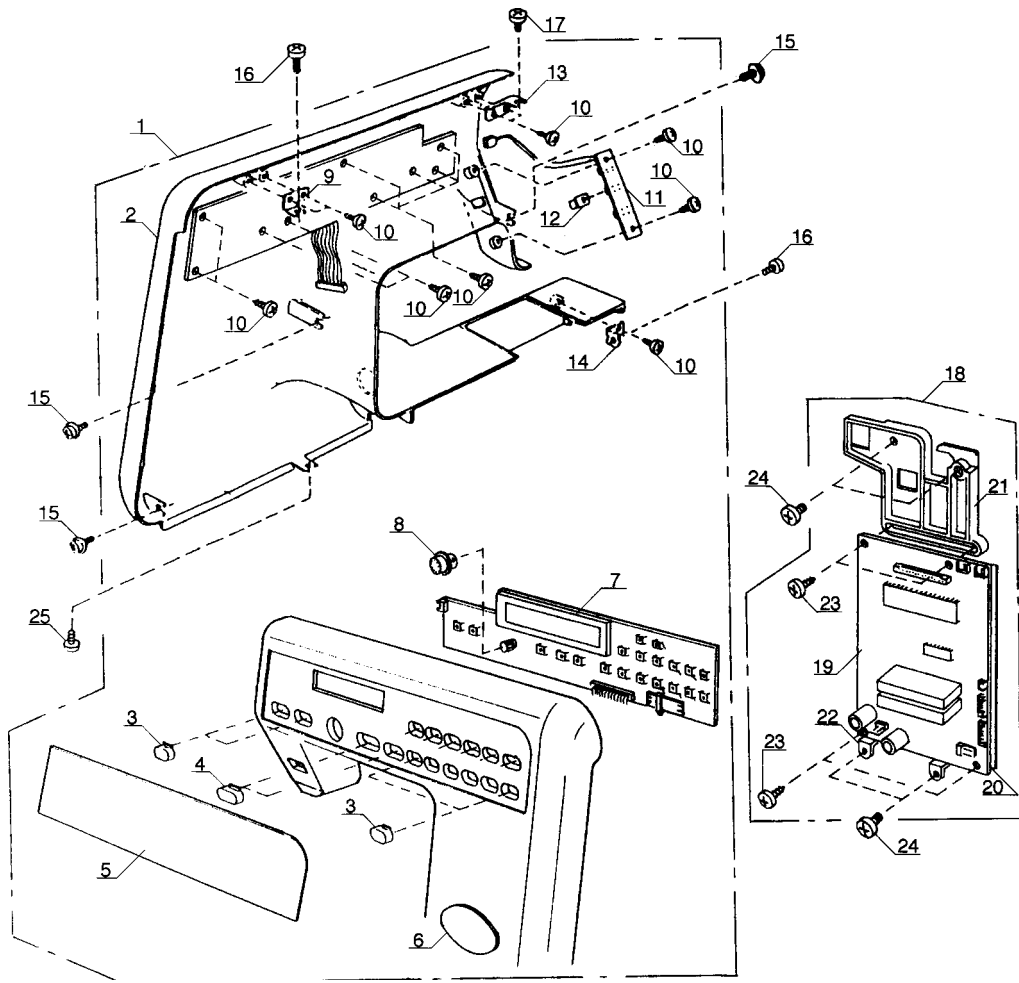

PARTS LIST

FOR

*Memory Craft 3000*

Key No.	Part No.	Name
1	827606010	Top cover unit
2	650503506	Thread guide unit
3	000162001	Screw
4	827503005	Top cover thread guide
5	822017002	Pin
6	724206106	Spool pin
7	000014409	Snap ring
8	827014004	Handle
9	827015005	Set plate
10	000161206	Screw
11	000103107	Screw
12	735016307	Bobbin winder stopper
13	027012013	Top cover
14	000061205	Nut
15	724207004	Spool pin spring
16	000107318	Screw
17	822020503	Spool holder
18	810220003	Screw
19	827077005	Cord guide
20	827016006	Top cover set plate
21	000081005	Screw
22	840601005	Face plate unit for U.S.A.
	840601108	Face plate unit for Canada
	840601245	Face plate unit for Continental Europe & U.K.
23	029002000	Face plate
24	366501009	Faceplate hinge
25	000161206	Screw
26	827099003	Face plate sticker
27	840602006	Thread cutter unit
28	731067002	Face plate spring
29	000081119	Screw
30	840501004	Extension table unit
31	827007015	Extension table
32	840001009	Extension cover
33	827009006	Foot storage compartment
34	827602005	Bed cover unit
35	827004001	Bed cover
36	753005000	Drop lever
37	000013903	Snap ring
38	000101703	Screw
39	100411001	Sticker
	100045000	Sticker for Canada

Key No.	Part No.	Name
1	820511108	Take up lever unit
2	650062003	Take up lever pin
3	000111201	Hexagon socket screw
4	000002806	Snap ring
5	652512009	Needle bar crank pin unit
6	827518106	Upper shaft unit
7	102073003	Set screw
8	761052007	Set screw
9	000111304	Hexagon socket screw
10	000111304	Hexagon socket screw
11	830095009	Upper shaft shield plate
12	820102009	Washer
13	000081005	Screw
14	673062004	Bushing
15	732026002	Adjusting wheel
16	650071005	Timing belt
17	653055002	Declutch release ring
18	653056003	Declutch ring
19	653057004	Clutch spring
20	653058005	Belt wheel
21	653139012	Timing belt
22	000038605	Washer
23	830286009	Balance wheel base plate
24	653061115	Balance wheel
25	840502005	Thread tension unit
26	000101404	Screw
27	000101703	Screw
28	000030205	Snap ring