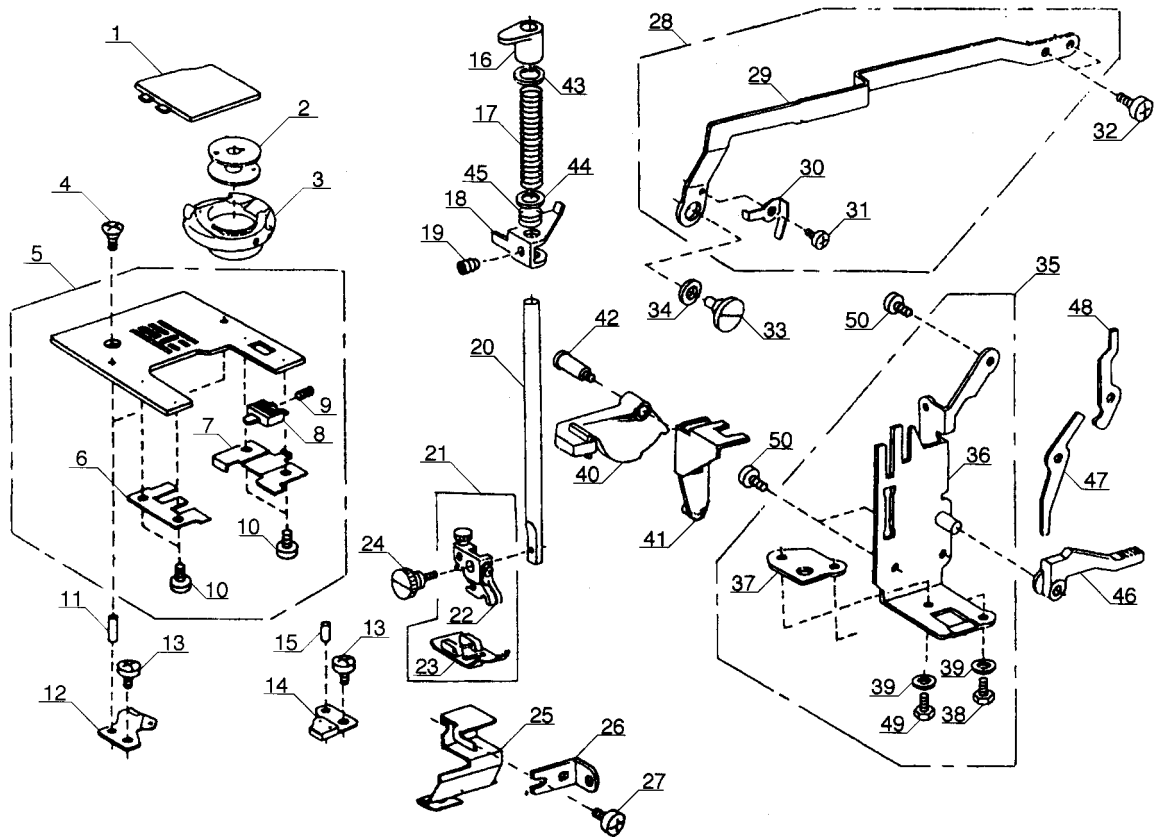

Key No.	Part No.	Name
1	750036012	Slide plate
2	102261000	Bobbin
3	627569106	Bobbin holder
4	681009101	Plain screw
5	827605008	Needle plate unit
6	825014008	Slide plate set plate
7	825015010	Slide plate set plate
8	825016000	Slide block
9	825017001	Slide block spring
10	820374004	Screw
11	000122504	Guide pin
12	827011001	Reverse rotation stopper
13	810220003	Setscrew
14	627567001	Rotation stopper
15	000122700	Guide pin
16	652104004	Presser bar bushing
17	826006000	Presser spring
18	735028003	Presser bar bracket
19	000111500	Hexagon socket screw
20	827021004	Presser bar
21	685503010	Presser foot unit
22	804509000	Presser foot holder unit
23	832523007	Zigzag foot unit
24	647112009	Thumbscrew
25	827036002	Arm thread guide
26	827037003	Front panel set plate
27	000069605	Set screw
28	827622012	Zigzag rod unit
29	827055018	ZZ rod
30	827088009	ZZ rod spring
31	820373003	Screw
32	000078319	Screw
33	678084007	Eccentric pin
34	653037000	Washer
35	828605001	Presser bar base unit
36	827020014	Presser bar base
37	827082003	Presser bar set plate
38	000066303	Hexagon bolt
39	000070908	Washer
40	829013009	Pressure adjusting lever
41	829014000	Pressure adjusting plate
42	820090003	Hinge screw
43	652201002	Washer
44	826055004	Washer
45	826056005	Spring
46	735029004	Presser foot lever
47	827022005	Tension release lever
48	827023006	Tension release lever
49	810220003	Screw
50	000081005	Screw