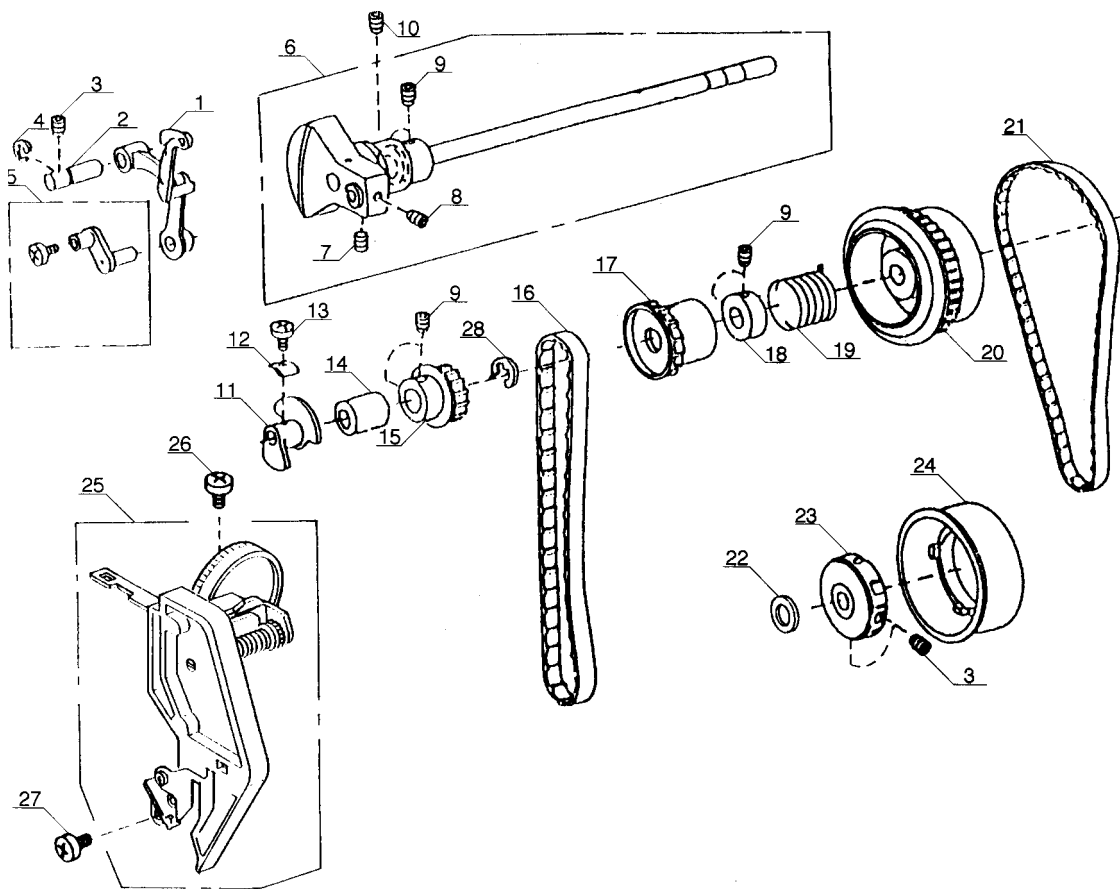

PARTS LIST

FOR

*Memory Craft 3000*

Key No.	Part No.	Name
1	827606010	Top cover unit
2	650503506	Thread guide unit
3	000162001	Screw
4	827503005	Top cover thread guide
5	822017002	Pin
6	724206106	Spool pin
7	000014409	Snap ring
8	827014004	Handle
9	827015005	Set plate
10	000161206	Screw
11	000103107	Screw
12	735016307	Bobbin winder stopper
13	027012013	Top cover
14	000061205	Nut
15	724207004	Spool pin spring
16	000107318	Screw
17	822020503	Spool holder
18	810220003	Screw
19	827077005	Cord guide
20	827016006	Top cover set plate
21	000081005	Screw
22	840601005	Face plate unit for U.S.A.
	840601108	Face plate unit for Canada
	840601245	Face plate unit for Continental Europe & U.K.
23	029002000	Face plate
24	366501009	Faceplate hinge
25	000161206	Screw
26	827099003	Face plate sticker
27	840602006	Thread cutter unit
28	731067002	Face plate spring
29	000081119	Screw
30	840501004	Extension table unit
31	827007015	Extension table
32	840001009	Extension cover
33	827009006	Foot storage compartment
34	827602005	Bed cover unit
35	827004001	Bed cover
36	753005000	Drop lever
37	000013903	Snap ring
38	000101703	Screw
39	100411001	Sticker
	100045000	Sticker for Canada

Key No.	Part No.	Name
1	820511108	Take up lever unit
2	650062003	Take up lever pin
3	000111201	Hexagon socket screw
4	000002806	Snap ring
5	652512009	Needle bar crank pin unit
6	827518106	Upper shaft unit
7	102073003	Set screw
8	761052007	Set screw
9	000111304	Hexagon socket screw
10	000111304	Hexagon socket screw
11	830095009	Upper shaft shield plate
12	820102009	Washer
13	000081005	Screw
14	673062004	Bushing
15	732026002	Adjusting wheel
16	650071005	Timing belt
17	653055002	Declutch release ring
18	653056003	Declutch ring
19	653057004	Clutch spring
20	653058005	Belt wheel
21	653139012	Timing belt
22	000038605	Washer
23	830286009	Balance wheel base plate
24	653061115	Balance wheel
25	840502005	Thread tension unit
26	000101404	Screw
27	000101703	Screw
28	000030205	Snap ring