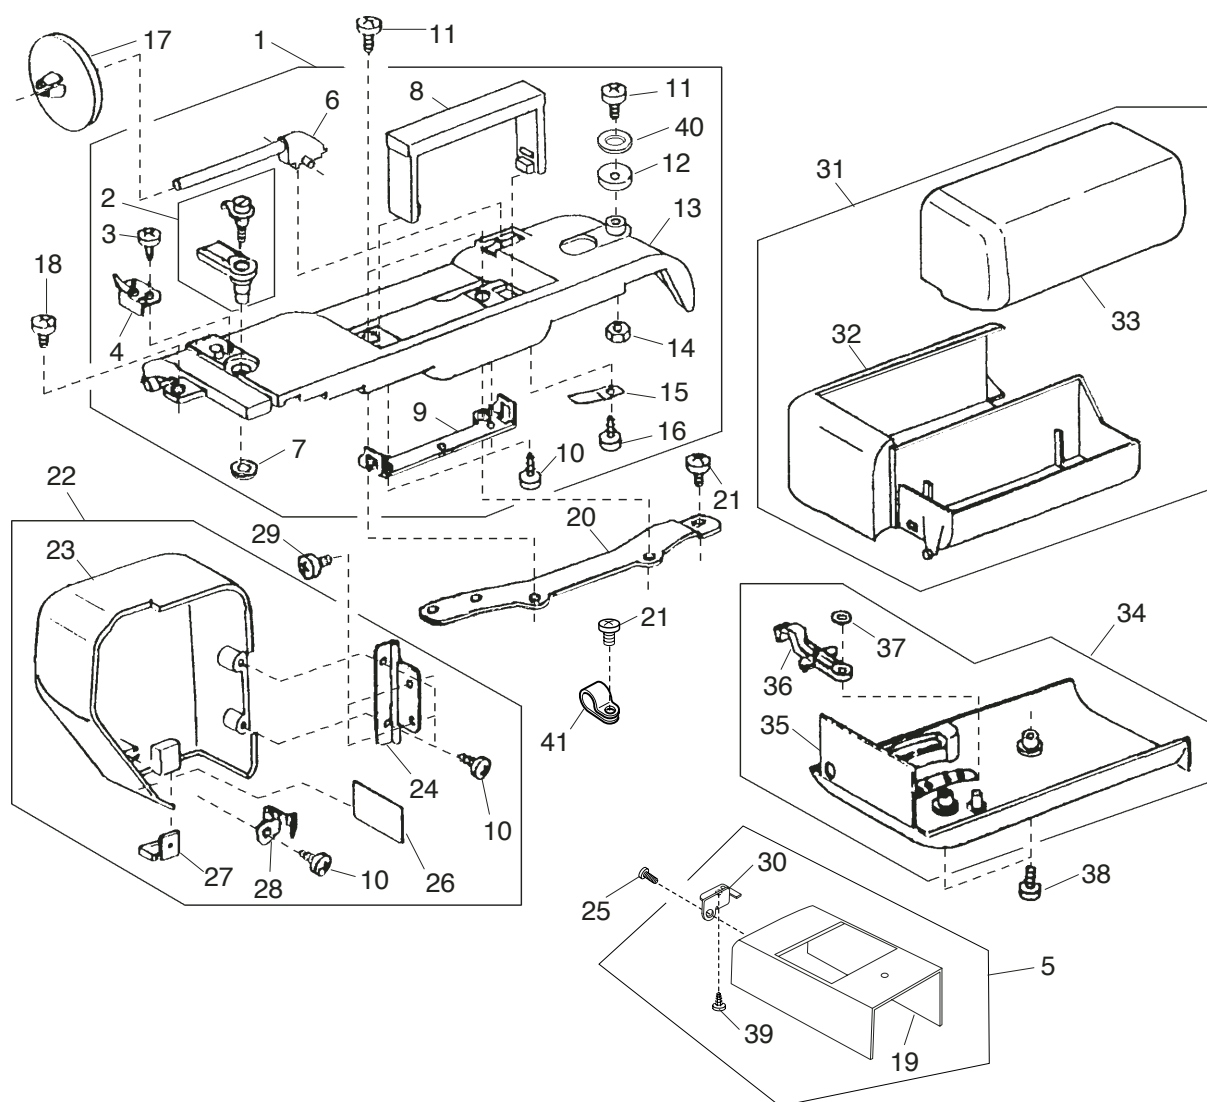

# PARTS LIST

# PARTS LIST

KEY NO.	PARTS NO.	DESCRIPTION
1	828603308	Top cover unit
2	650503702	Thread guide unit
3	000162001	Setscrew 2.6x5
4	827503005	Top cover thread guide
5	659601007	Free arm cover unit
6	505067005	Spool pin
7	000014409	Snap ring CS-8
8	827014004	Handle
9	827015005	Set plate
10	000161206	Tapping screw 3x10B
11	000103107	Setscrew 4x14
12	735016307	Bobbin winder stopper
13	828008031	Top cover
14	000061205	Nut 4-3
15	822018003	Spool pin spring
16	000107318	Tapping screw 3x8B
17	822020503	Spool holder
18	810220003	Setscrew
19	659001001	Free arm cover
20	827016110	Top cover set plate
21	000081005	Set plate screw
22	842602242	Face plate unit
23	842002800	Face plate
24	366501102	Face plate hinge
25	000101404	Setscrew 4x6
26	827099003	Face plate sticker
27	840602006	Thread cutter unit
28	731067002	Face plate spring
29	000077503	Setscrew 4x6
30	756004008	Free arm cover set plate
31	842501000	Extension table unit
32	842016003	Extension table
33	842017004	Extension cover
34	827602108	Bed cover unit
35	827004104	Bed cover
36	753005000	Drop lever
37	000013903	Snap ring CS-5
38	000101703	Setscrew 4x12
39	000120203	Tapping screw 3X8B
40	000071013	Washer
41	000188209	Nylon clip