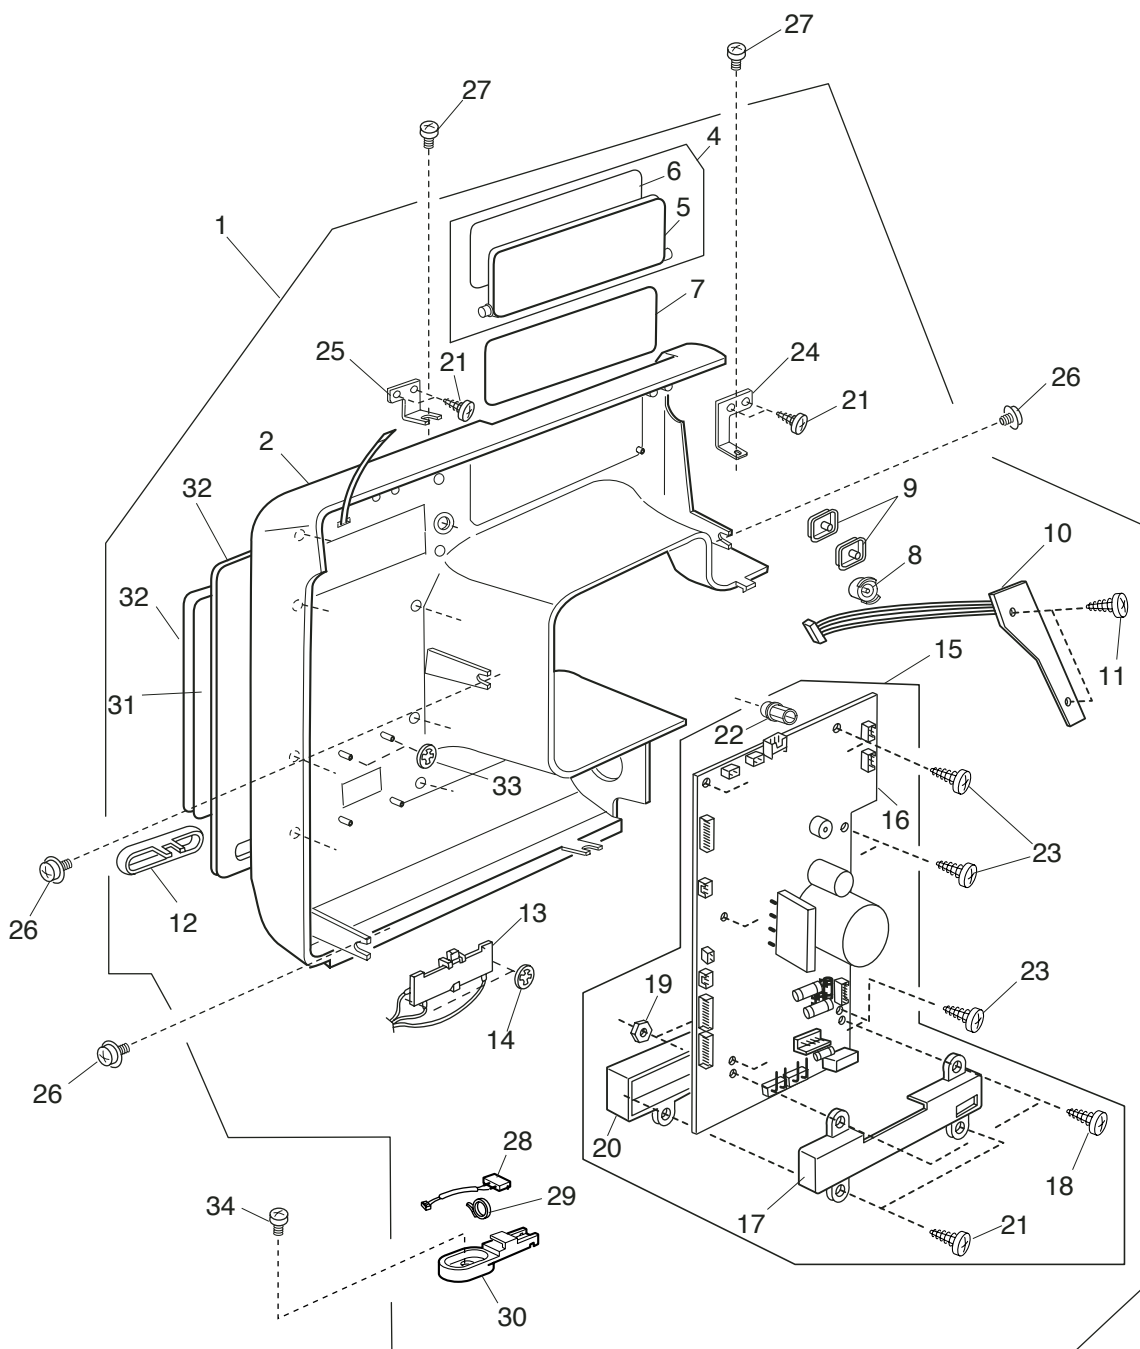

PARTS LIST

PARTS LIST

KEY NO.	PARTS NO.	DESCRIPTION
1	842630205	Front cover (unit)
2	842047324	Front cover
3	842510002	Touch panel (unit)
4	842606604	Chart board panel (unit)
5	842007001	Chart board
6	842078003	Chart board (1)
7	842079004	Chart board (2)
8	842048222	Button
9	842049005	Button
10	842512004	Print board F (unit)
11	000161103	Setscrew 3x6B
12	842060002	Slide lever
13	653507196	Slide volume (unit)
14	000014306	Snap ring CS-3
15	842631103	Printed circuit board A (unit)
16	842515007	Printed circuit board A (unit)
17	843021107	Printed circuit board A case (1)
18	000066705	Setscrew 3x8
19	000060857	Nut
20	843020106	Printed circuit board A case (2)
21	000120203	Setscrew 3x8B
22	842071006	Screen brightness adjusting dial
23	000161206	Setscrew 3x10B
24	842014001	Front cover set plate
25	841019003	Front cover set plate
26	000115607	Tapping screw 4x8
27	000101404	Setscrew 4x6
28	753507203	Buttonhole selector switch (unit)
29	000053008	Cord binder
30	827100008	Buttonhole selector switch set base
31	842077002	Touchi panel seat
32	842067113	Operation panel
33	000014007	Snap ring CS-4
34	000103808	Setscrew 3x5