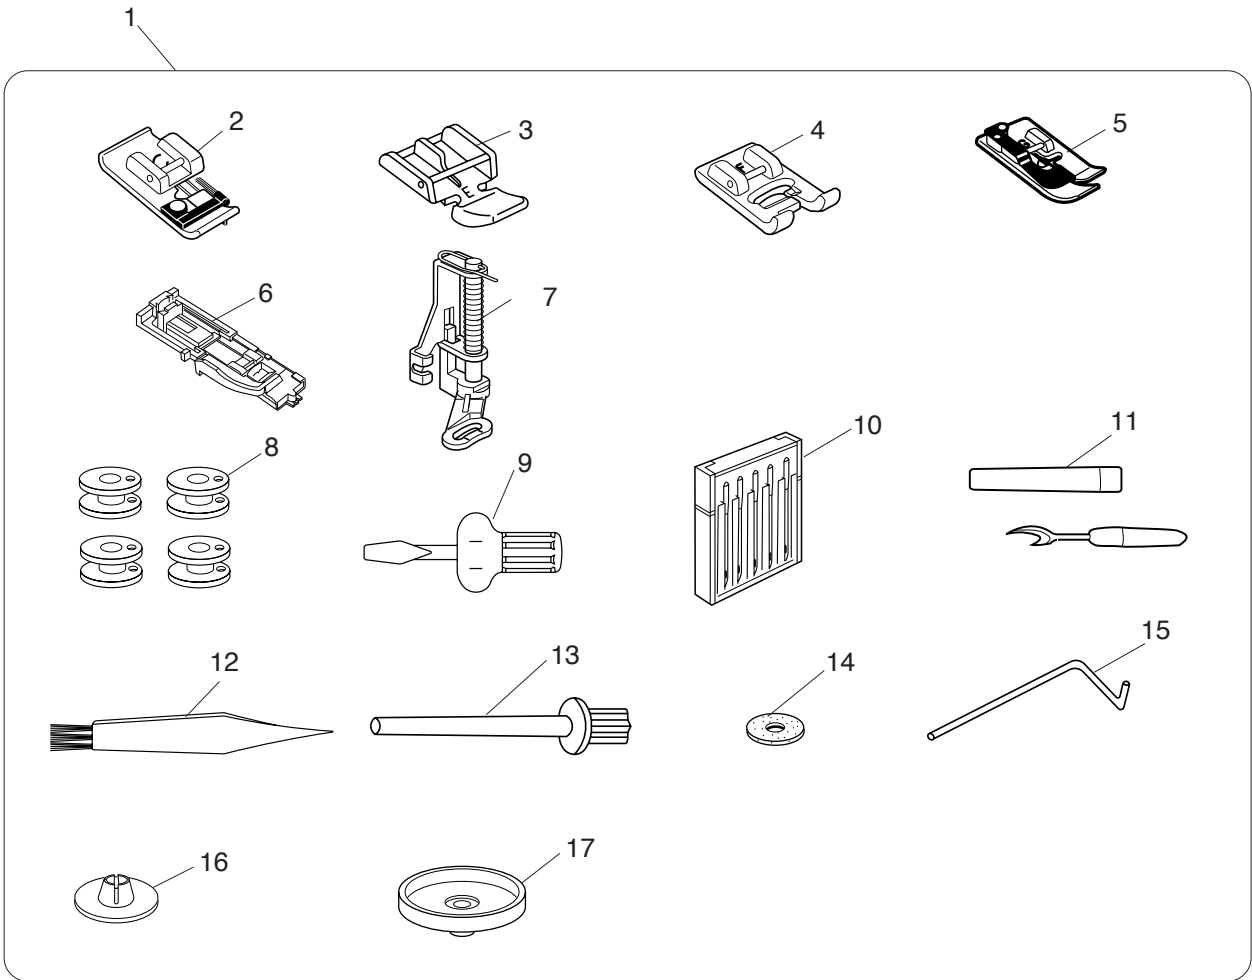

PARTS LIST

PARTS LIST

KEY NO.	PARTS NO.	DESCRIPTION
1	842870704	Accessory set
2	822801001	Overedge foot
3	829801002	Zipper foot
4	822804118	Satin stitch foot
5	825817009	Blind hem stitch foot
6	753801004	Automatic BH foot
7	822820006	Basting foot
8	102261000	Plastic bobbins
9	820832005	Large screw driver
10	540401026	Needle set
11	647808009	Buttonhole opener
12	802424004	Lint brush
13	625031500	Additional spool pin
14	102403109	Spool pin felt
15	802422002	Quilter
16	822019509	Spool holder (small)
17	829803004	Spool stand
18	830335004	Power supply cord (JNBV)
	830337008	Power supply cord (JUK)
19	033570318	Foot controller
20	842800127	Instruction book (JNBV)
	842800138	Instruction book (JUK)
21	842807009	Better sewing card
22	479701093	Carring case