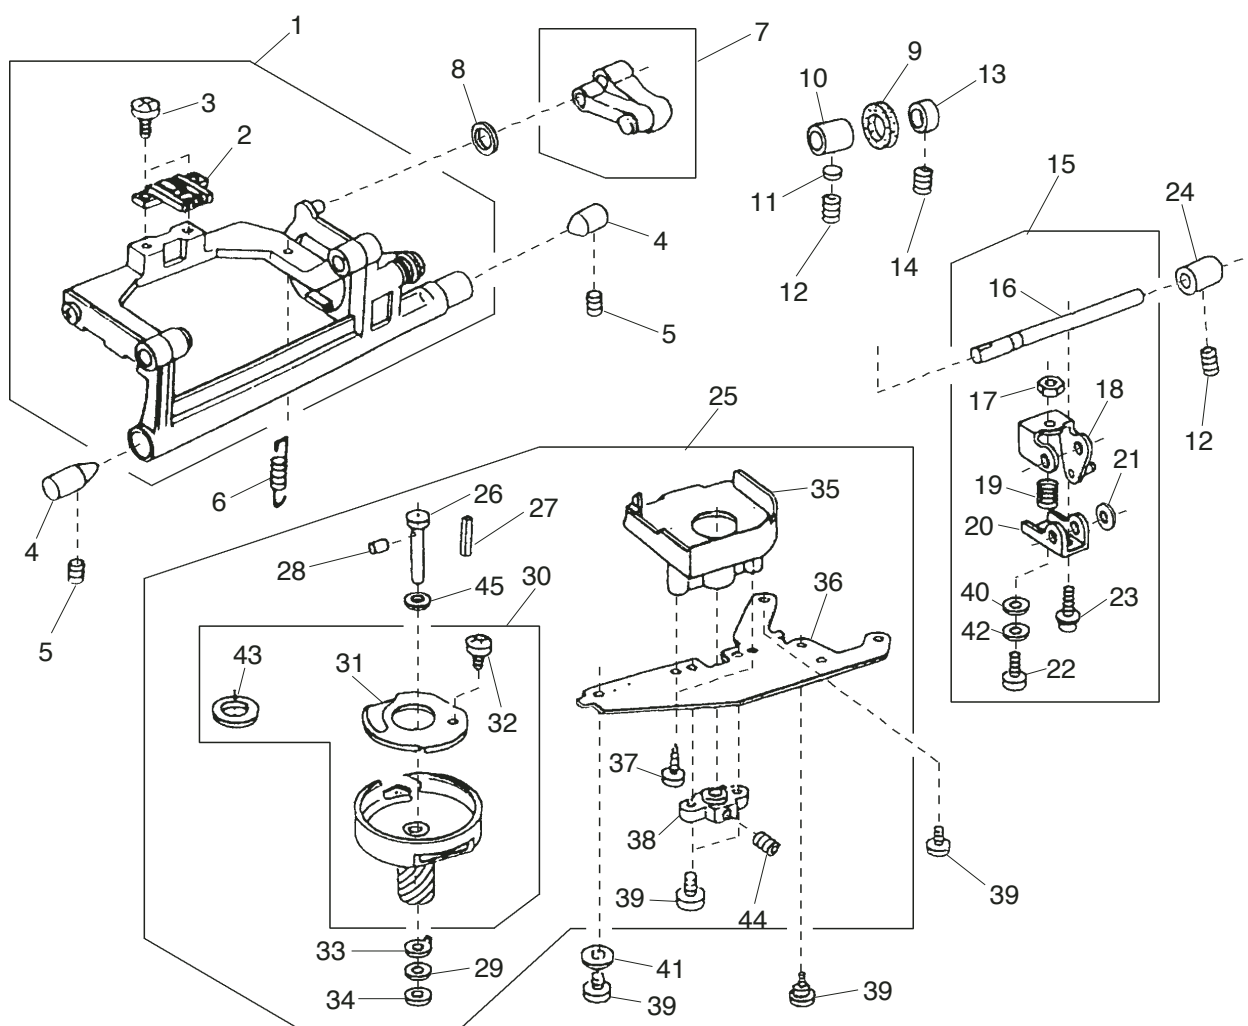

PARTS LIST

PARTS LIST

KEY NO.	PARTS NO.	DESCRIPTION
1	834527100	Feed rock shaft unit
2	840005003	Feed dog
3	000104005	Setscrew
4	738055008	Center screw
5	000111304	Set screw
6	650085002	Spring
7	650612004	Feed adjuster unit
8	000036603	Washer
9	821311009	Felt
10	625144002	Bushing
11	650175000	Washer
12	000111201	Hexagonal socket screw 4X4
13	820387000	Ring
14	000111201	Hexagonal socket screw 4X4
15	840603007	Feed shaft unit
16	840006004	Feed shaft
17	000160102	Adjustable nut 4
18	825261002	Feed adjusting arm 2
19	589040002	Spring
20	827043105	Feed adjusting arm 1
21	810207004	Spring washer
22	827086007	Feed adjusting arm screw
23	000115906	Setscrew TP
24	650092002	Bushing
25	827614033	Hook race unit
26	820123006	Hook race shaft
27	820124007	Oil string 1
28	820125008	Oil string 2
29	000038409	Washer
30	650623008	Hook body unit
31	627191000	Thread guard
32	820374004	Setscrew 2X2.3
33	627192001	Washer
34	625102008	Washer
35	827040009	Cover
36	823106002	Hook race set plate
37	000107204	Setscrew 3X12B
38	650094004	Hook race shaft base
39	000081005	Setscrew 4X8
40	000071013	Washer
41	000070506	Washer
42	000036407	Washer
43	627190010	Magnet
44	000111304	Hexagonal socket screw 5X5
45	000038409	Washer