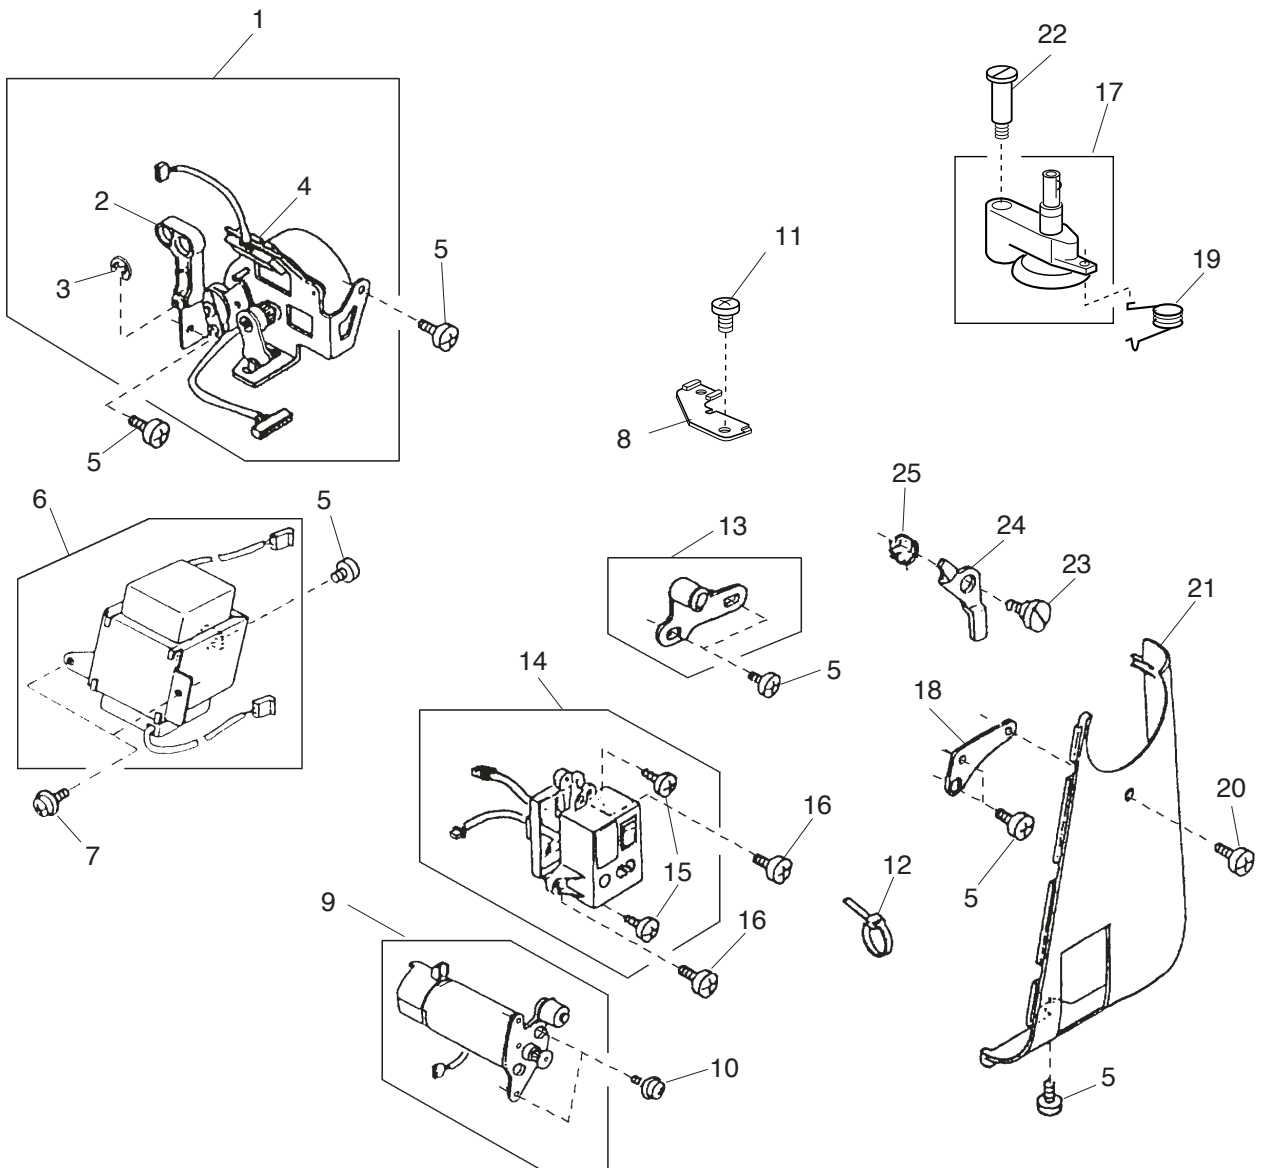

PARTS LIST

PARTS LIST

KEY NO.	PARTS NO.	DESCRIPTION
1	843608104	Stepping motor (Zigzag) unit
2	827054006	Connecting arm
3	000002105	Snap ring E-3
4	843505007	Print borad P unit
5	000081005	Setscrew 4X8
6	843516300	Transformer unit (230V)
7	000115205	Setscrew 4X6
8	842066008	Switch set plate
9	843615300	Motor unit
10	000115700	Setscrew TP
11	000101404	Setscrew 4x6
12	000053008	Cord binding
13	652611009	Idler unit
14	841515004	Machine socket unit
15	000121204	Tapping screw 4X8B
16	000103509	Setscrew 4X10
17	827506008	Bobbin winder unit
18	827085017	Belt cover set plate
19	823119008	Spring
20	000104119	Setscrew 4X20
21	828064002	Belt cover
22	652093009	Hinge screw
23	625214004	Hinge screw
24	830145005	Declutch arm
25	625215005	Spring