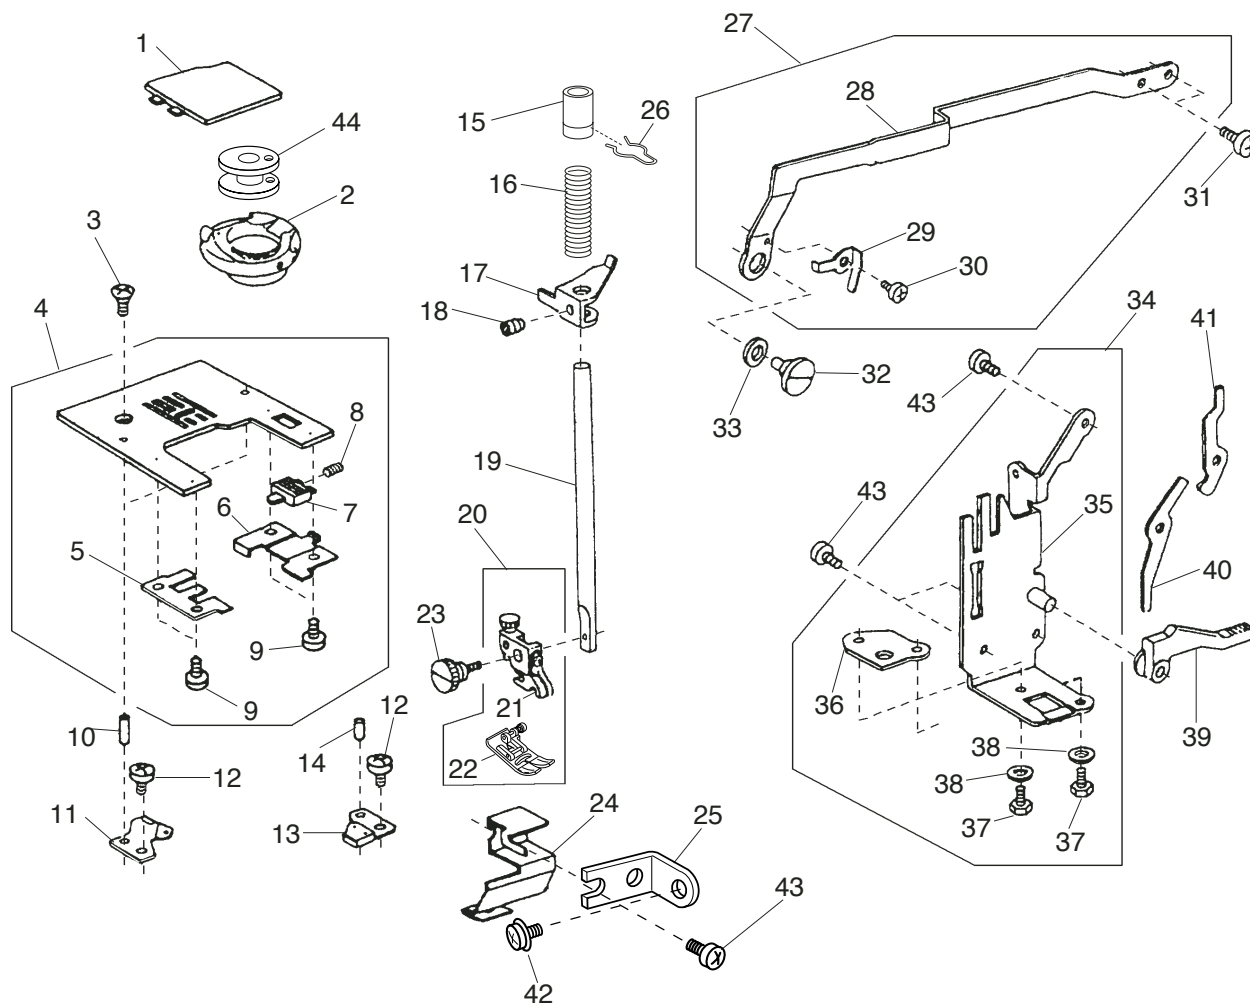

PARTS LIST

PARTS LIST

KEY NO.	PARTS NO.	DESCRIPTION
1	750036012	Slide plate
2	627569209	Bobbin holder (unit)
3	681009101	Plain head screw
4	756604107	Needle plate unit
5	752005007	Slide plate set plate
6	825015010	Slide plate set plate
7	825016000	Slide block
8	825017001	Slide block spring
9	820374004	Setscrew 2x2.3
10	000122504	Guide pin
11	827011001	Reverse rotation stopper
12	810220003	Setscrew
13	627567001	Rotation stopper
14	000122700	Guide pin
15	802021007	Presser bar bushing
16	730026006	Presser spring
17	735028003	Presser bar bracket
18	000111500	Hexagonal socket screw
19	827021004	Presser bar
20	829515006	Presser foot unit
21	804509000	Presser foot holder unit
22	832523007	Zigzag foot unit
23	647112009	Thumb screw
24	827036002	Arm thread guide
25	827037003	Front panel set plate
26	802022008	Spring
27	827622012	ZZ rod unit
28	827055018	ZZ rod
29	827088009	ZZ rod spring
30	820373003	Setscrew 2x3
31	000078319	Setscrew 3x6
32	678084007	Eccentric pin
33	653037008	Washer
34	827608012	Presser bar base unit
35	827020014	Presser bar base
36	827082003	Presser bar set plate
37	000066303	Hexagonal bolt 4x6
38	000070908	Washer 4
39	735029004	Presser foot lever
40	827022005	Tension release lever
41	827023006	Tension release lever
42	000115205	Setscrew 4x6
43	000081005	Setscrew 4x8
44	102261000	Bobbin