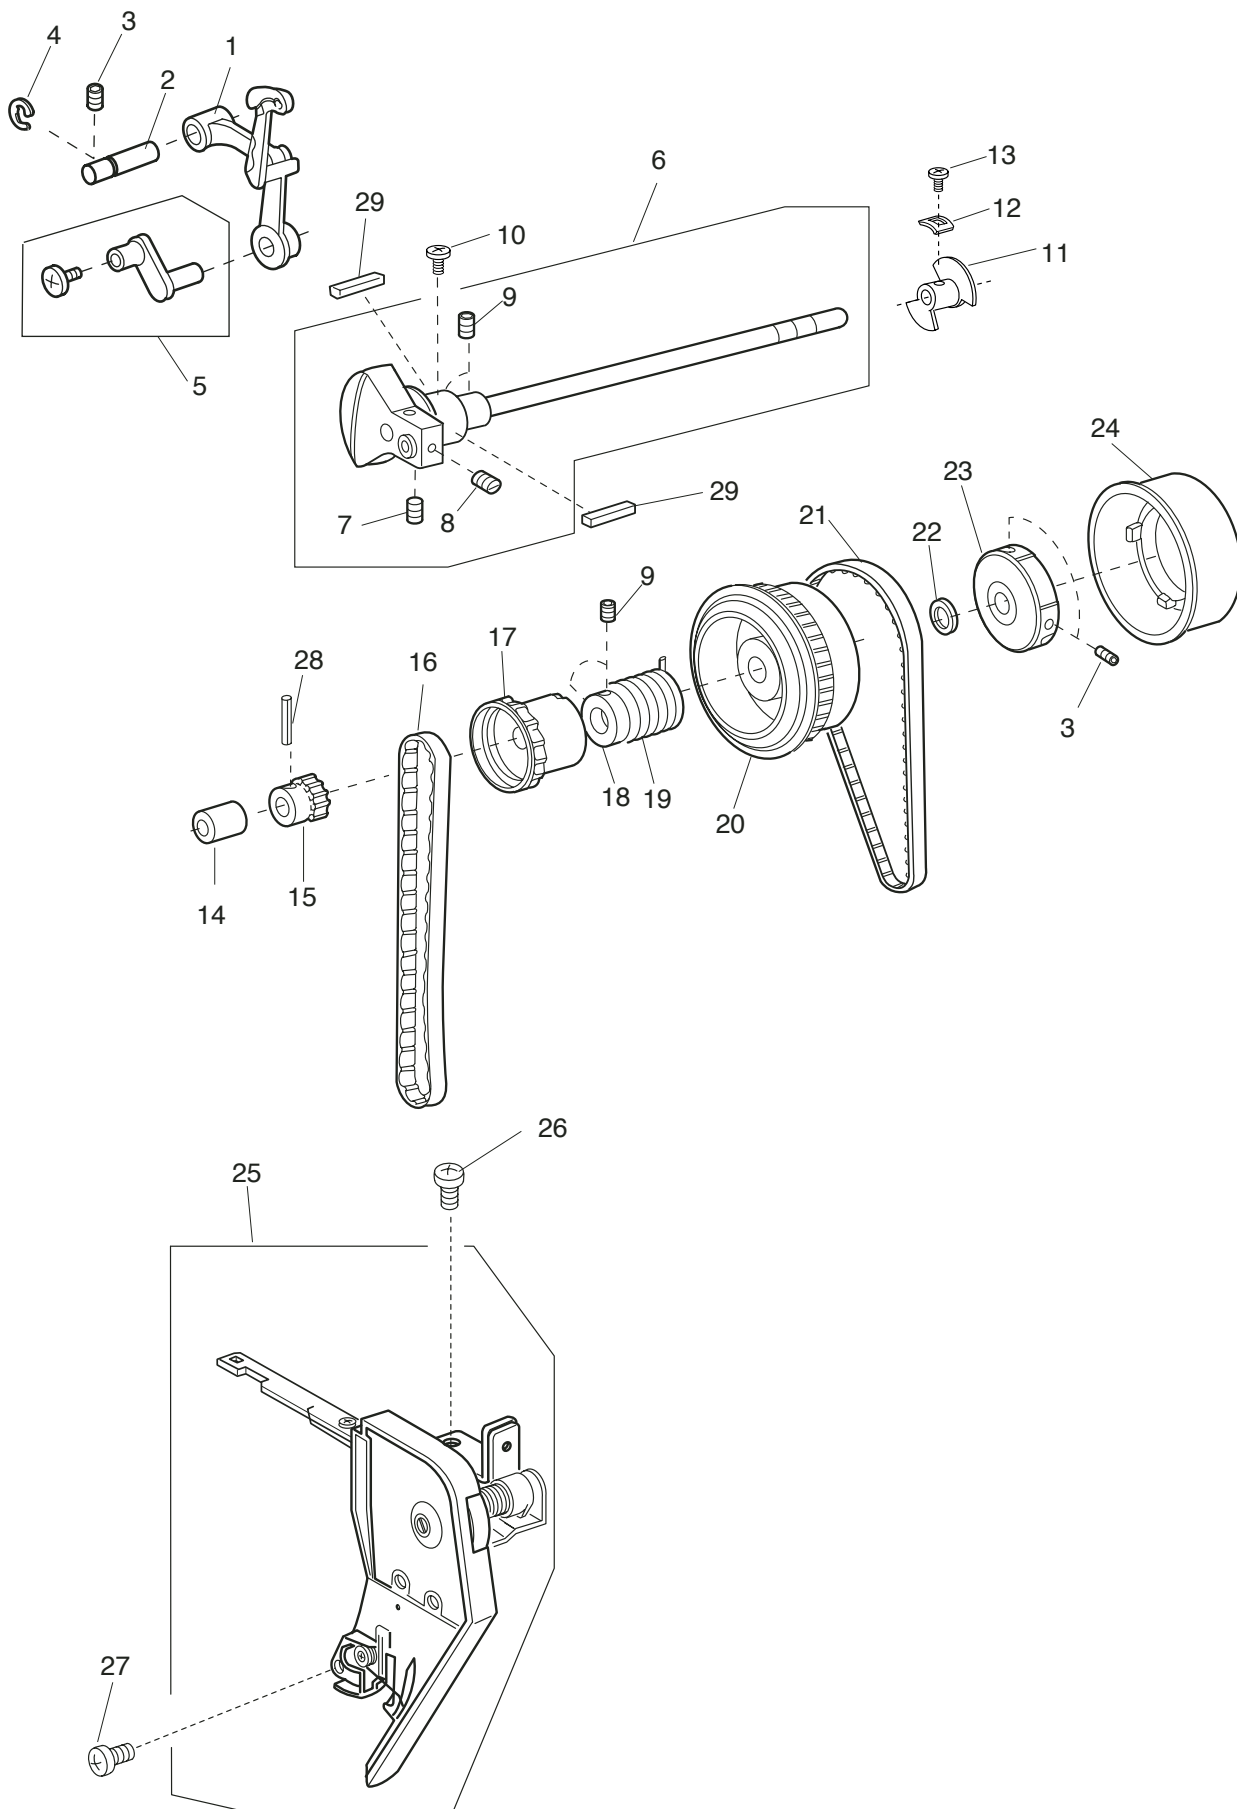

PARTS LIST

PARTS LIST

KEY NO.	PARTS NO.	DESCRIPTION
1	820511108	Take up lever unit
2	650062003	Take up lever pin
3	000111201	Hexagonal socket screw 4X4
4	000002806	Snap ring E-6
5	652512009	Needle bar crank pin unit
6	827518508	Upper shaft unit
7	102073003	Setscrew
8	761052007	Setscrew
9	000111304	Hexagonal socket screw 5X5
10	000172602	Setscrew 5x8
11	830095010	Upper shaft shield plate
12	820102009	Plate washer
13	000081005	Setscrew 4X8
14	673062004	Bushing
15	756017004	Adjusting wheel
16	650071005	Timing belt
17	653055002	Declutch release ring
18	653056003	Declutch ring
19	653057004	Clutch spring
20	653058005	Belt wheel
21	653139012	Timing belt
22	000038605	Washer FT100
23	830286009	Handwheel base plate
24	653061115	Handwheel
25	842511003	Thread tension unit
26	000101404	Setscrew 4X6
27	000101703	Setscrew 4X12
28	000020501	Pin
29	731384008	Felt