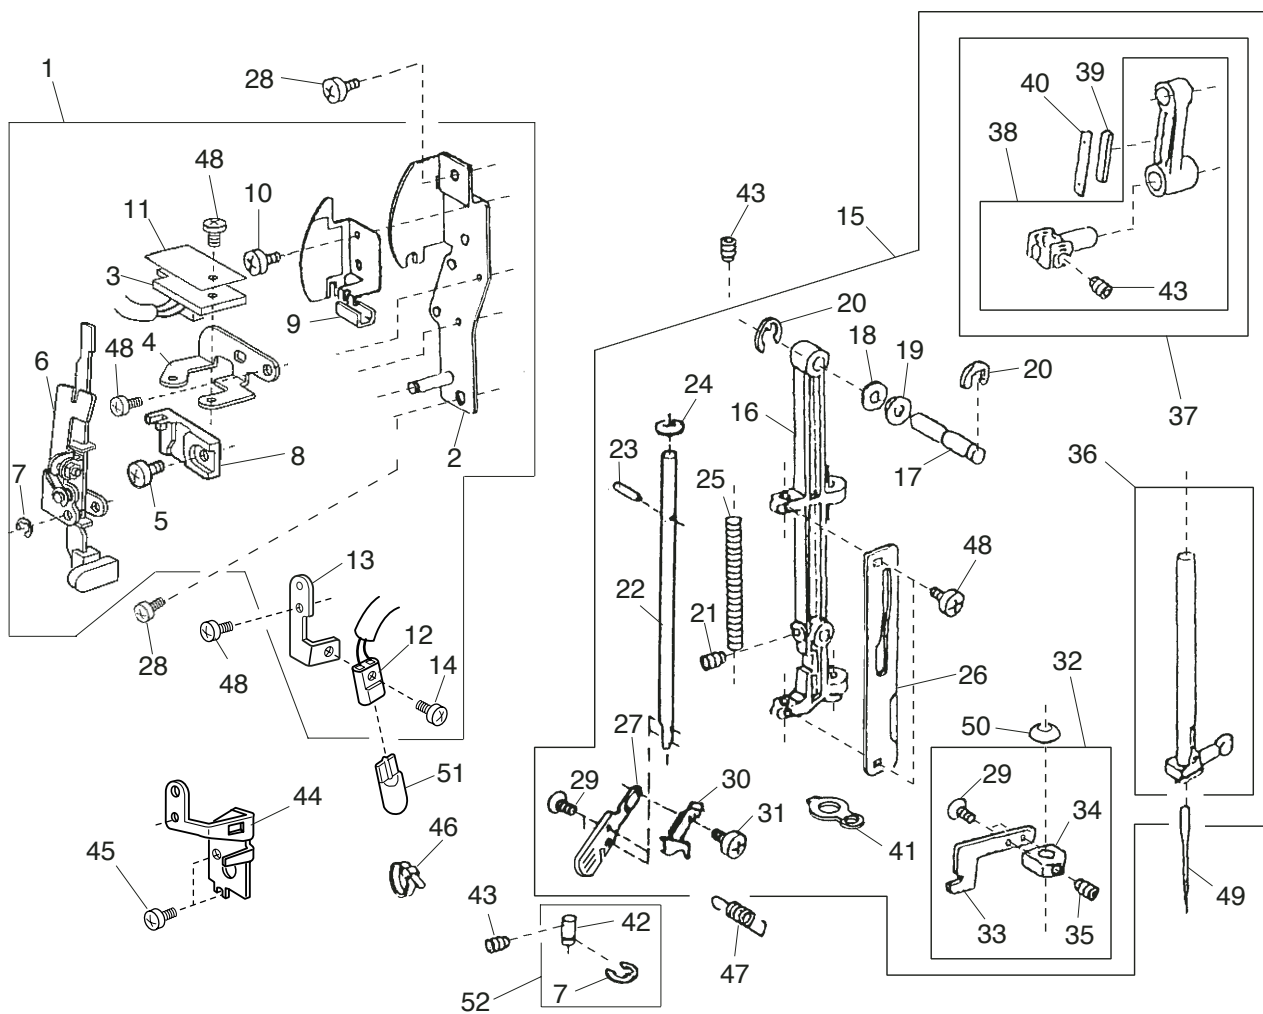

PARTS LIST

PARTS LIST

KEY NO.	PARTS NO.	DESCRIPTION
1	843623208	Front set plate unit
2	827028012	Front set plate
3	843502004	Circuit board E1 unit
4	843009006	Sensor set plate
5	000103808	Setscrew 3x5
6	843625004	BH lever unit
7	000002105	Snap ring E-3
8	830057010	BH lever guide
9	827029013	Cord guide plate
10	652203004	Set screw 3x3.5
11	845029008	Insulation paper
12	843508000	Lamp socket unit
13	843055007	Lamp set plate (2)
14	000102900	Setscrew 2x8
15	827609301	Needle bar supporter unit
16	827026009	Needle bar supporter
17	730022002	Needle bar supporter pin
18	673022002	Spring washer
19	000070609	Plain washer 6
20	000002507	Snap ring E-4
21	000111902	Hexagonal socket screw 3x4
22	734093017	Threader shaft spring
23	000122906	Guide pin
24	734107004	Base plate
25	827091005	Threader shaft spring
26	653036029	Threader guide plate
27	834015007	Threader lever
28	000081005	Setscrew 4x8
29	000097602	Setscrew 2x4
30	734515009	Threader guide plate
31	000105501	Setscrew 1.6x2.5
32	734625003	Threader set plate unit
33	734101008	Threader set plate
34	734102009	Threader base plate
35	000111902	Hexagonal socket screw 3x4
36	653503103	Needle bar unit
37	653612003	Needle bar conn. stud unit
38	653504001	Needle bar conn. stud unit
39	650040005	Felt
40	650041006	Felt set spring
41	829027006	Supporter guide plate
42	827083004	Pin
43	000111201	Hexagonal socket screw 4x4
44	843038004	Lamp set plate
45	000101507	Setscrew 3.5x5
46	000053008	Cord binder
47	756063005	Supporter spring
48	000101105	Setscrew 3x4
49	102408089	Needle HA1-14
50	827098002	Washer
51	000026002	Wedge base lamp 12V 5W
52	842625001	Supporter guide unit