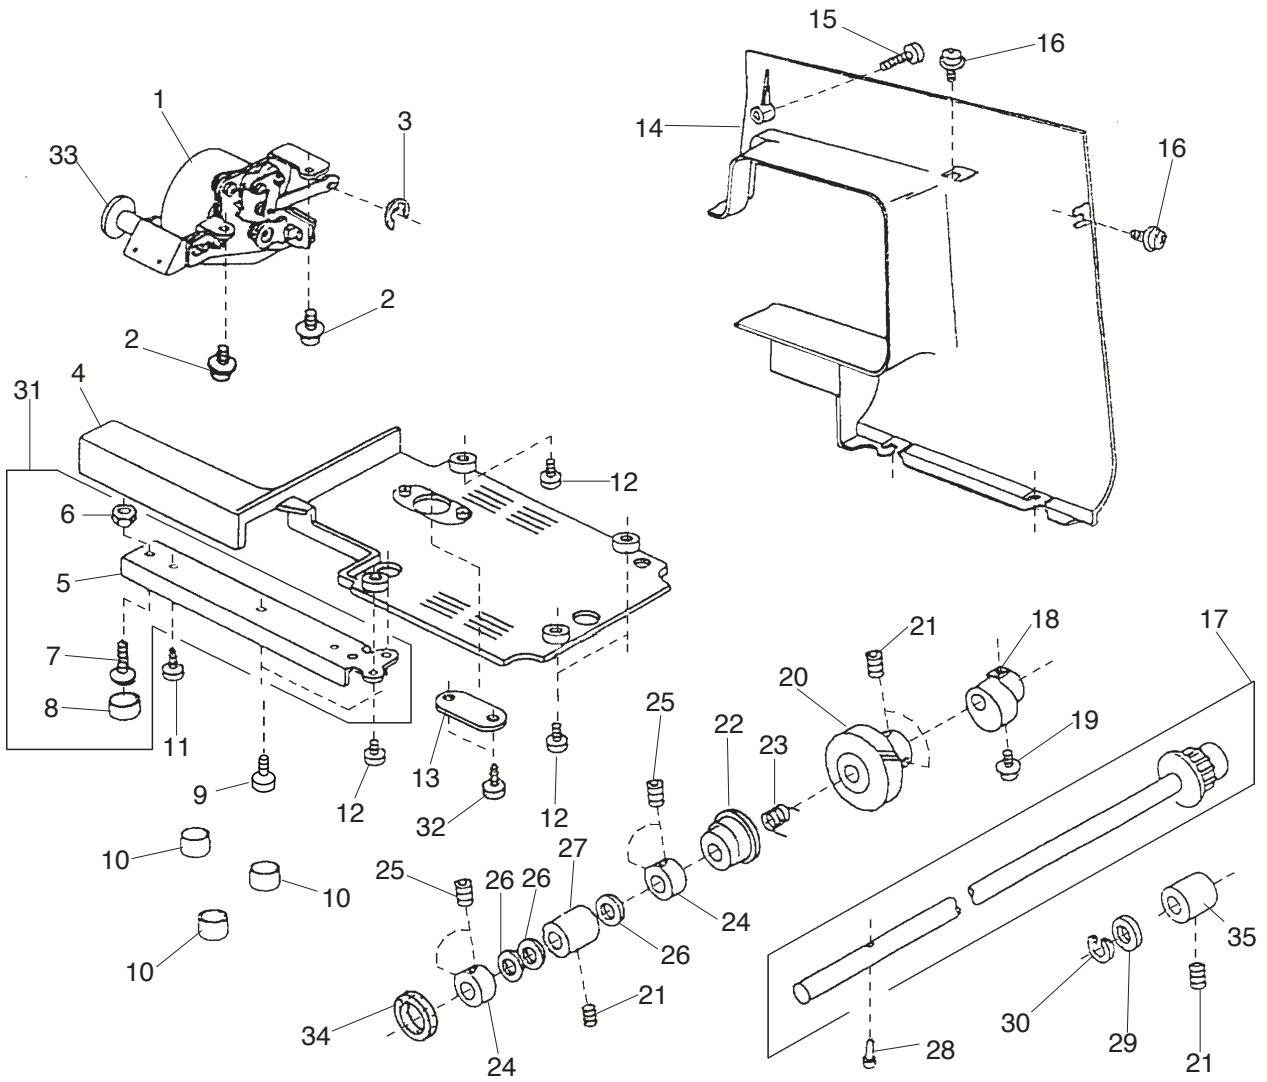

# PARTS LIST

KEY NO.	PARTS NO.	DESCRIPTION
1	820511108	Take up lever unit
2	650062003	Take up lever pin
3	000111201	Hexagonal socket screw 4X4
4	000002806	Snap ring E-6
5	652512009	Needle bar crank pin unit
6	827518508	Upper shaft unit
7	102073003	Setscrew
8	761052007	Setscrew
9	000111304	Hexagonal socket screw 5X5
10	000172602	Setscrew 5x8
11	830095010	Upper shaft shield plate
12	820102009	Plate washer
13	000081005	Setscrew 4X8
14	673062004	Bushing
15	756017004	Adjusting wheel
16	650071005	Timing belt
17	653055002	Declutch release ring
18	653056003	Declutch ring
19	653057004	Clutch spring
20	653058005	Belt wheel
21	653139012	Timing belt
22	000038605	Washer FT100
23	830286009	Handwheel base plate
24	653061115	Handwheel
25	842511003	Thread tension unit
26	000101404	Setscrew 4X6
27	000101703	Setscrew 4X12
28	000020501	Pin
29	731384008	Felt

# PARTS LIST

# PARTS LIST

KEY NO.	PARTS NO.	DESCRIPTION
1	843606205	Stepping motor (feed) unit
2	000115205	Setscrew 4X6
3	000002105	Snap ring E-3
4	827003000	Base
5	828069007	Arm leg
6	000061412	Nut
7	000097901	Setscrew 5X18
8	735002001	Rubber base
9	000066808	Setscrew 6X14
10	647009002	Bed rubber base
11	000161206	Setscrew 3X10
12	000103509	Setscrew 4X10
13	824058001	Base cover
14	842001407	Rear cover
15	000104119	Setscrew 4X20
16	000115205	Setscrew 4x6
17	751612206	Lower shaft unit
18	751148000	Feed cam
19	000115009	Setscrew 3X8
20	650955002	Lower shaft toothed wheel
21	000111304	Hexagonal socket screw 5X5
22	753183025	Feed lifting cam
23	686035008	Feed lifting cam spring
24	820166001	Ring
25	000111201	Hexagonal socket screw
26	000038502	Washer
27	650078002	Bushing
28	820161006	Pin
29	822070003	Felt
30	822112008	Felt holder 1
31	828613002	Arm leg unit
32	000107318	Tapping screw 3X8B
33	844088002	SS control dial
34	735143005	Felt
35	650079003	Bushing