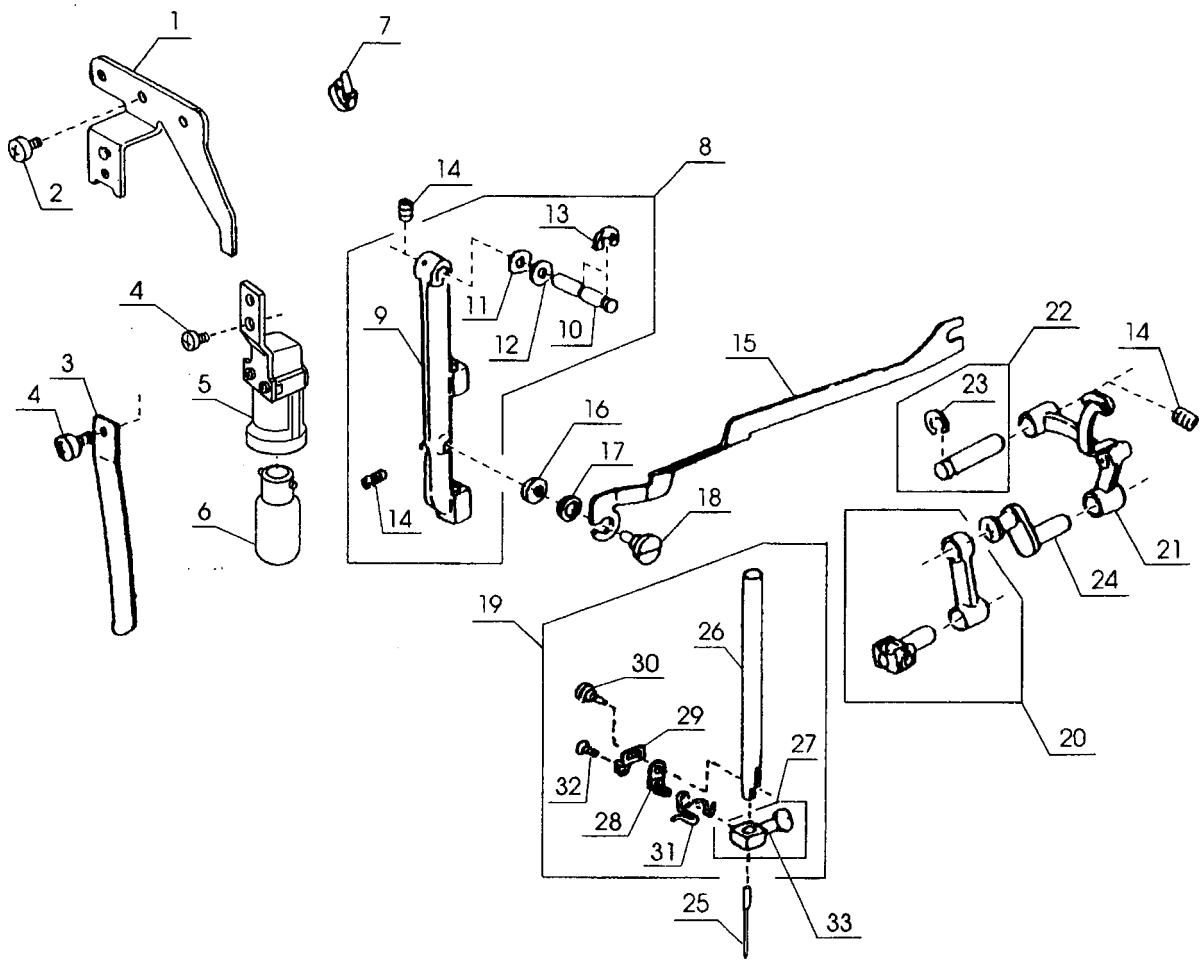

Key	Part No.	Name
1	742004005	Lamp socket set plate
2	000081005	Setscrew
3	730024004	Needle bar supporter spring
4	000101404	Setscrew
5	740618002	Lamp socket unit
6	000009009	Light bulb
7	000053008	Cord tie band
8	735605103	Needle bar supporter unit
9	735032000	Needle bar supporter
10	730022002	Needle bar supporter pin
11	673022002	Wave washer
12	000070609	Plain washer
13	000002507	Snap ring
14	000111304	Hexagon socket screw
15	735119002	Zigzag rod
16	670258000	Plain washer
17	678044005	Plain washer
18	678084007	Eccentric pin
19	730503116	Needle bar unit (730503002)
20	680504005	Needle bar connecting stud unit
21	625506109	Thread take-up lever unit
22	731511006	Thread take-up lever pin unit
23	000002806	Snap ring
24	735504008	Needle bar crank pin unit
25	102408089	Needle
26	553085019	Needle bar
27	801506008	Needle clamp unit
28	730025005	Needle guide plate
29	732105006	Needle clamp plate
30	802108009	Hinge screw
31	680043012	Needle bar thread guide
32	670047004	Flat head screw
33	102047008	Needle clamp screw

Key	Part No.	Name
1	744004001	Needleplate (739008009)
2	681009101	Setscrew
3	735950003	Lower shaft gear unit
4	000110107	Hexagon socket screw
5	000036201	Washer
6	735233003	Bushing
7	735061008	Feed lifting cam
8	000111304	Hexagon socket screw
9	735236006	Lower shaft
10	735239009	Felt holder
11	822070003	Felt
12	735234004	Bushing
13	639036003	Lower shaft crank arm
14	639037004	Pin
15	000001609	Snap ring
16	735610101	Shuttle race body unit
17	605065006	Shuttle race ring clasp (right)
18	605066007	Shuttle race ring clasp (left)
19	639108007	Shuttle race ring clasp spring
20	673290003	Hinge screw
21	553168006	Shuttle race ring
22	601801000	Shuttle race spring
23	102100000	Setscrew
24	670286007	Shuttle driver spring
25	102202003	Plain screw
26	553245008	Hexagon socket screw
27	532096007	Shuttle hook
28	647515006	Bobbin case unit
29	102261000	Bobbin
30	735508105	Shuttle race body unit
31	735509003	Driver body unit