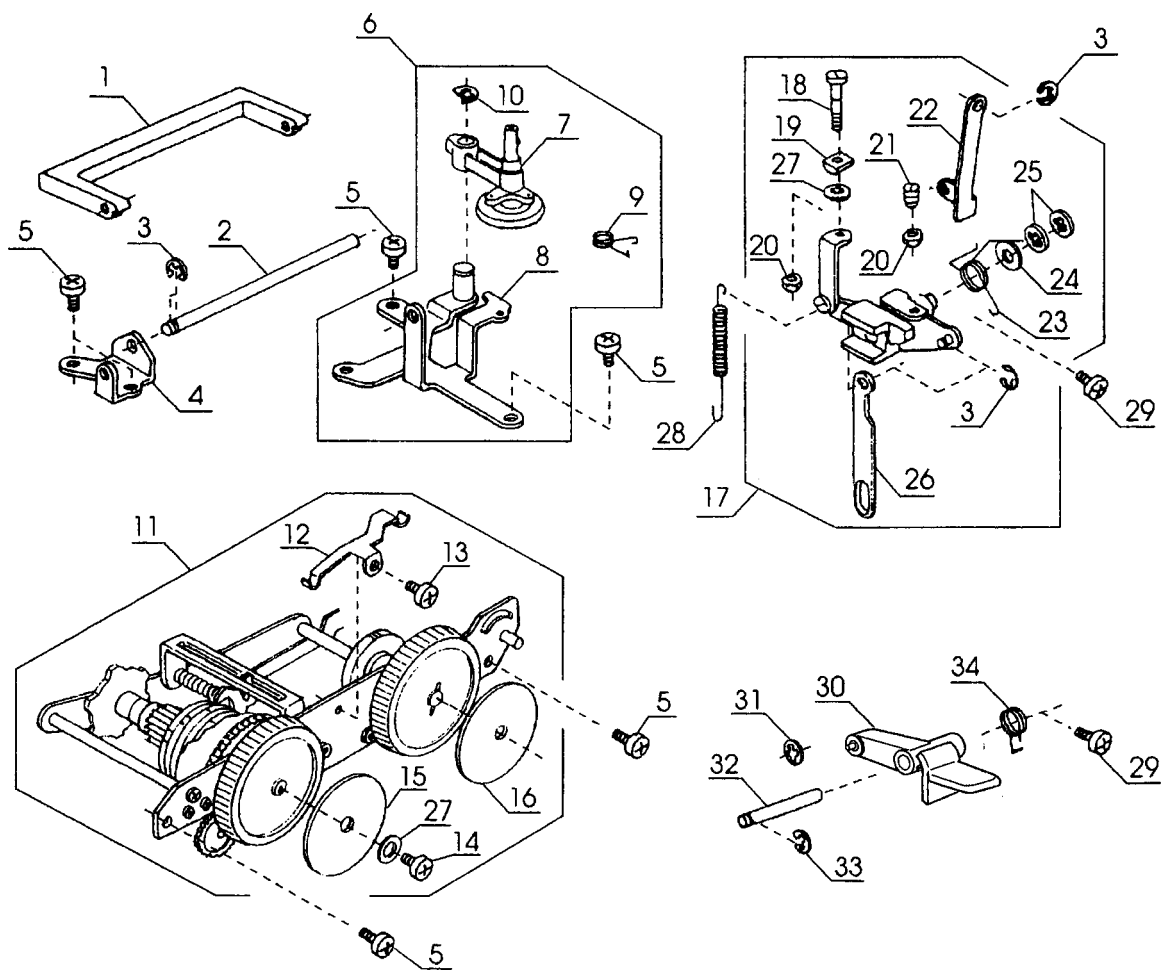

Key	Part No.	Name
1	735017308	Handle
2	740011009	Handle shaft
3	000002105	Snap ring e
4	740010008	Handle supporter
5	000081005	Setscrew
6	740602209	Bobbin winder base plate unit
7	735501005	Bobbin winder arm
8	740003101	Bobbin winder base plate
9	740042009	Bobbin winder arm spring
10	000002806	Snap ring
11	743623009	Zigzag mechanism unit for Indigo 14
	743627003	Zigzag mechanism unit for Indigo 4
	744612204	Zigzag mechanism unit for Indigo 18 & JH1118S
	744611111	Zigzag mechanism unit for 1780 (U.K.)
	744611100	Zigzag mechanism unit for Indigo 20 (U.K.)
12	737011009	Index spring
13	000103808	Setscrew
14	810220003	Setscrew
15	744034000	Pattern indicating plate for Indigo 14
	744036002	Pattern indicating plate for Indigo 4
	744044106	Pattern indicating plate for Indigo 18 & JH1118S
	744032204	Pattern indicating plate for 1780(U.K.)
	744032101	Pattern indicating plate for Indigo 20 (U.K.)
16	744020106	Stitch length indicating plate for Indigo 14
	744041103	Stitch length indicating plate for Indigo 18 & JH1118S
	744012208	Stitch length indicating plate for 1780 (U.K.)
	744012105	Stitch length indicating plate for Indigo 20 (U.K.)
17	736604105	Feed regulator unit
18	735074004	SS adjusting screw
19	735076006	SS rod block
20	000160102	Adjustable lock nut
21	648010009	Setscrew
22	739020007	Feed regulating rod
23	735077007	Feed regulating body spring
24	735073003	Plain washer
25	000013800	Snap ring
26	730045001	Reverse link
27	000071013	Washer
28	670100006	Feed regulator spring
29	000101301	Setscrew
30	744008005	R button
31	000014007	Snap ring
32	736015000	R button shaft
33	000001609	Snap ring e
34	739063002	Spring
35	740052002	Buttonhole step up rod