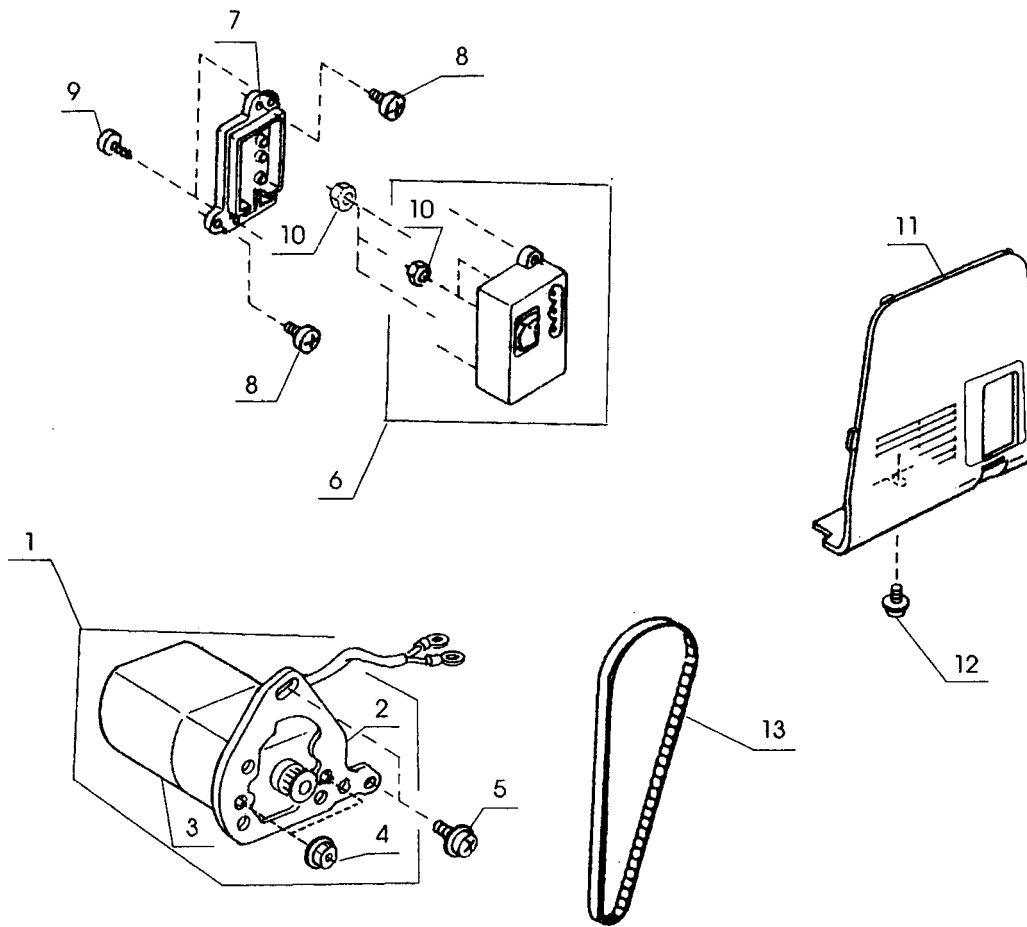

Key	Part No.	Name
1	743611004	Motor for France, Netherlands, Hong Kong, Singapore
	743611303	Motor for Italy
	743611200	Motor for U.K.
	743615008	Motor for Chile
2	743025005	Motor bracket
3	024070108	Motor for France, Netherlands, Hong Kong, Singapore,
	024070201	Motor for U.K.
	024170408	Motor for Chile
4	000050119	Nut
5	000201209	Setscrew
6	739503308	Machine socket unit (739503102)
7	739037007	Machine socket cover
8	000103509	Setscrew
9	000107802	Setscrew
10	000060802	Nut
11	744016006	Belt cover
12	000115205	Setscrew
13	650166008	Motor timing belt