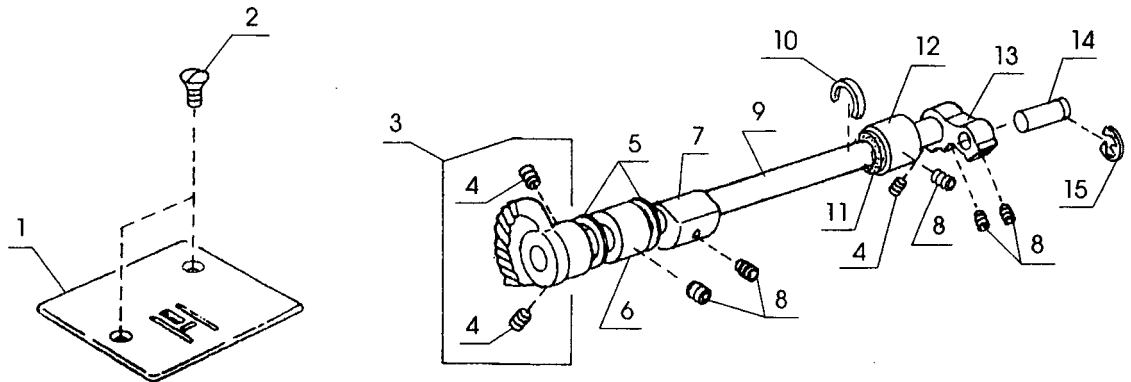

Key	Part No.	Name
1	744004001	Needleplate (739008009)
2	681009101	Setscrew
3	735950003	Lower shaft gear unit
4	000110107	Hexagon socket screw
5	000036201	Washer
6	735233003	Bushing
7	735061008	Feed lifting cam
8	000111304	Hexagon socket screw
9	735236006	Lower shaft
10	735239009	Felt holder
11	822070003	Felt
12	735234004	Bushing
13	639036003	Lower shaft crank arm
14	639037004	Pin
15	000001609	Snap ring
16	735610101	Shuttle race body unit
17	605065006	Shuttle race ring clasp (right)
18	605066007	Shuttle race ring clasp (left)
19	639108007	Shuttle race ring clasp spring
20	673290003	Hinge screw
21	553168006	Shuttle race ring
22	601801000	Shuttle race spring
23	102100000	Setscrew
24	670286007	Shuttle driver spring
25	102202003	Plain screw
26	553245008	Hexagon socket screw
27	532096007	Shuttle hook
28	647515006	Bobbin case unit
29	102261000	Bobbin
30	735508105	Shuttle race body unit
31	735509003	Driver body unit