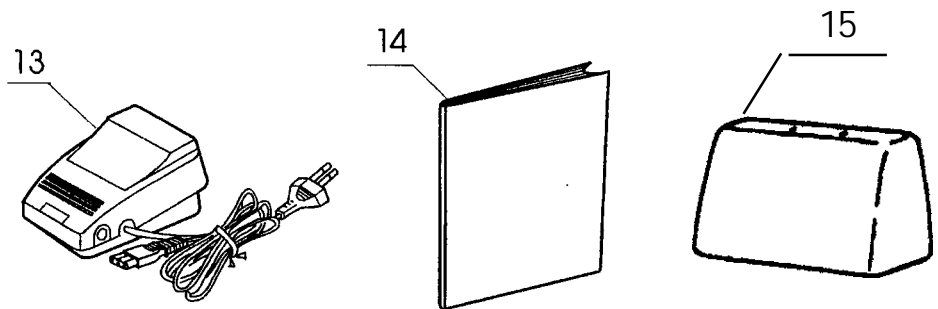

Key	Part No.	Name
1	743870209	Accessory set
2	820832005	Largescrewdriver
3	647803004	Smallscrewdriver
4	741814003	Oil
5	102261000	Bobbin
6	647808009	Buttonhole opener
7	540401026	Needle set
8	735801008	Darning plate
9	737801015	Buttonhole foot
10	611404000	Hemmer foot
11	611406002	Zipper foot
12	674401002	Hem guide
13	042870308	Foot control for Continental Europe
	042870401	Foot control for U.K., Hong Kong, Singapore
	042870607	Foot control for Chile
14	743800688	Instruction book for Indigo 4 (German, French, Dutch)
	743800895	Instruction book for Model JH1104 (German, French, Dutch)
	743800699	Instruction book for Indigo 14 (German, French, Dutch)
	743800909	Instruction book for Model JH1114 (German, French, Dutch)
	743800655	Instruction book for Indigo 18 (English, Spanish, Italian)
	743800666	Instruction book for Indigo 18 (German, French, Dutch)
	743800828	Instruction book for Indigo 18 (Norwegian, Swedish, Danish)
	743800910	Instruction book for Model JH1118S (German, French, Dutch)
	743800585	Instruction book for Indigo 18 (English)
15	475702003	Hard resin cover (option)
16	741811000	Dust cover (option)--- Not illustrated