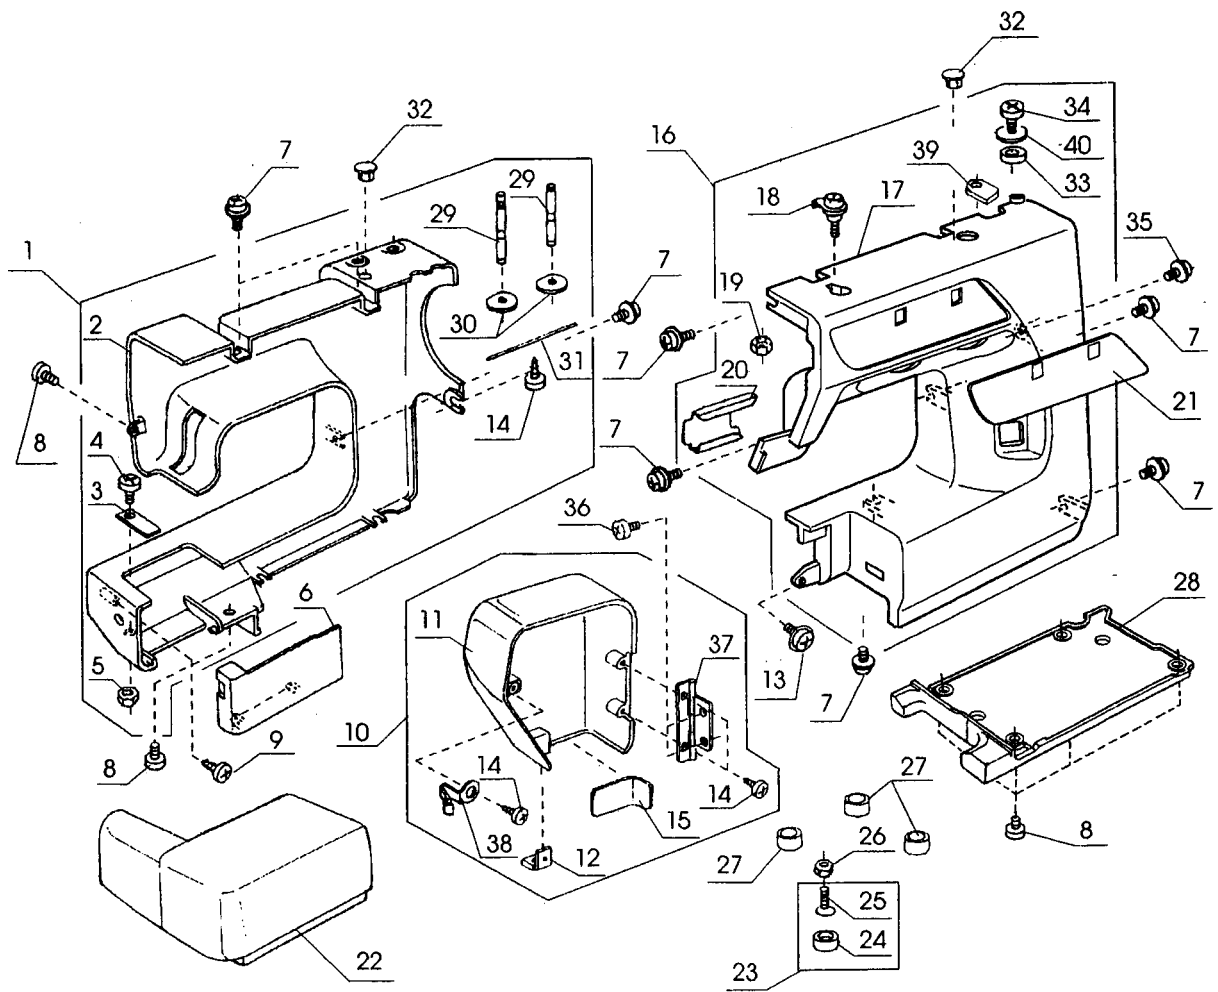

Key	Part No.	Name
1	744601004	Rear cover unit for Indigo 14
	744601107	Rear cover unit for Indigo 4, Indigo 18 & Indigo 20
	744601200	Rear cover unit for Indigo 18 for Chile
	744601406	Rear cover unit for JH1114 & JH1118S
2	744001008	Rear cover for Indigo 14
	744001101	Rear cover for Indigo 4, Indigo 18 & Indigo 20
	744001101	Rear cover for Indigo 18 for Chile
	744001307	Rear cover for JH1114 & JH1118S
3	730006000	Spring
4	000101404	Setscrew
5	000061205	Nut
6	739004005	Bed cover plate
7	000115205	Setscrew
8	000081005	Setscrew
9	000121905	Setscrew
10	744602201	Face cover unit
	744602304	Face cover unit for Indigo 18 for Chile
	744602500	Face cover unit for JH1114 & JH1118S
	744602201	Face cover unit for Indigo 20 & 1780(U.K.)
11	744005024	Face cover
	744005002	Face cover for Indigo 18 for Chile
	744005046	Face cover for JH1114 & JH1118S
	744005024	Face cover for Indigo 20 & 1780(U.K.)
12	840602006	Thread cutter unit
13	000075109	Setscrew (000115607)
14	000076317	Setscrew
15	366076000	Face plate sticker
16	744605008	Front cover unit for Indigo 14
	744605307	Front cover unit for 743J-14BH for Italy
	744605112	Front cover unit for JH1114
	744605503	Front cover unit for Indigo 4
	744605101	Front cover unit for JH1104
	744605031	Front cover unit for Indigo 18 for Chile
	744605123	Front cover unit for JH1118S (744605053)
	744605411	Front cover unit for 1780 (U.K.)
	744605400	Front cover unit for Indigo 20 (U.K.)
17	744013003	Front cover for Indigo 14
	744013209	Front cover for 743J-14Bh for Italy
	744013210	Front cover for JH1114
	744013405	Front cover for Indigo 4
	744013036	Front cover for JH1104
	744013139	Front cover for Indigo 18 for Chile
	744013221	Front cover for JH1118S (744013151)
	744013900	Front cover for 1780 (U.K.)
	744013302	Front cover for Indigo 20 (U.K.)
18	730501011	Thread guide plate unit
19	000160102	Adjustable lock nut
20	735123009	Thread guard plate
21	744033009	Ornamental plate for Indigo 14
	744037003	Ornamental plate for Indigo 4
	744046005	Ornamental plate for Indigo 18 & JH1118S
	744048007	Ornamental plate for 1780 (U.K.)
	744035001	Ornamental plate for Indigo 20 (U.K.)
22	744501003	Extension table unit
23	735616200	Rubber base unit
24	735002001	Rubber base
25	000097901	Setscrew
26	000061319	Nut
27	739064003	Bed rubber base
28	739005006	Base plate
29	652205006	Spool pin
30	735013005	Spool pin spring base
31	736007009	Spool pin spring
32	653006101	Cap
33	735016307	Bobbin winder stopper
34	000103107	Setscrew
35	000114802	Setscrew
36	000081119	Setscrew
37	366501102	Face cover hinge
38	650025004	Face cover spring
39	744014004	Nut
40	000071013	Washer