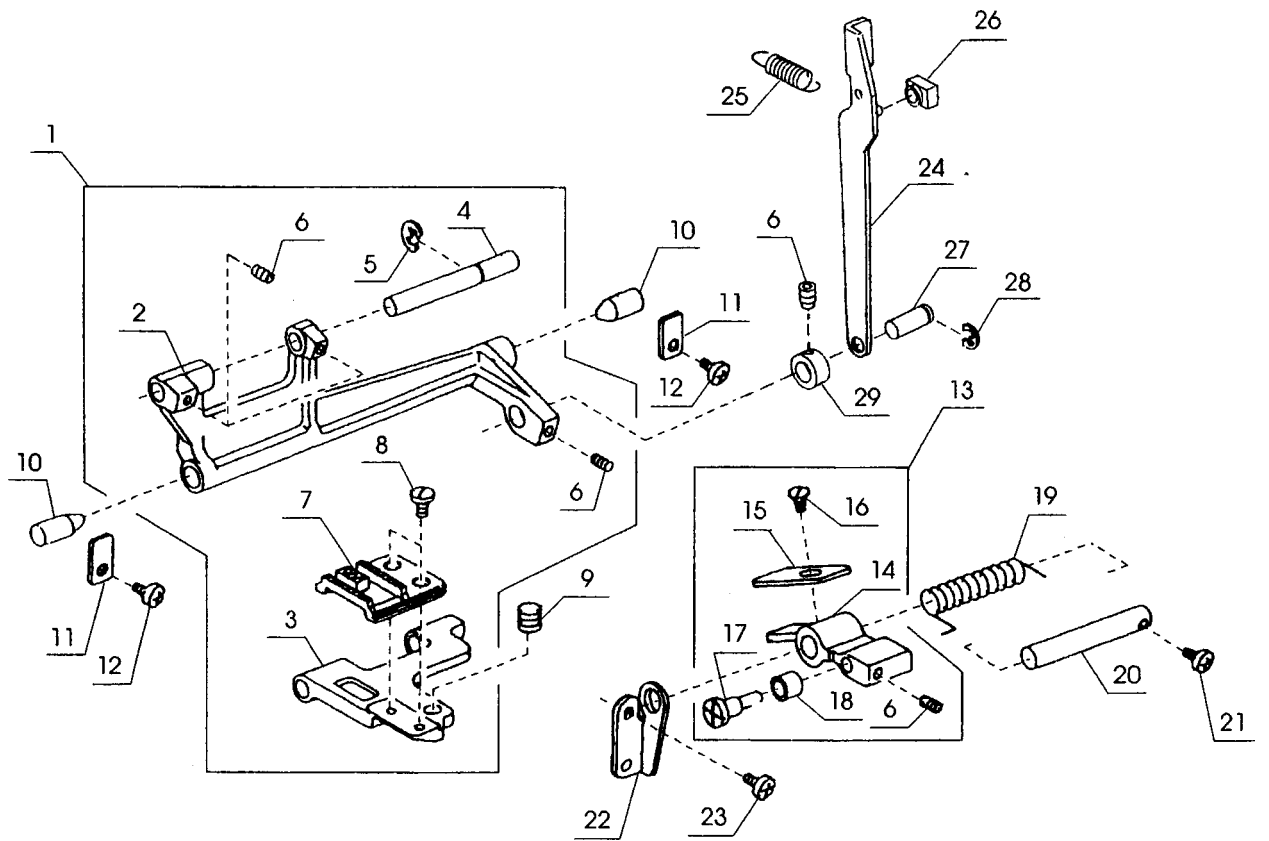

Key	Part No.	Name
1	735612000	Feed rock shaft unit
2	735078008	Feed rock shaft
3	735079009	Feed bar
4	735080003	Feed bar shaft
5	000002507	Snap ring
6	000111201	Hexagon socket screw
7	735081004	Feed dog
8	735082005	Setscrew
9	735083006	Feed bar spring
10	735084007	Feed rock shaft center
11	735085008	Feed rock shaft center plate
12	000101404	Setscrew
13	301608006	Feed lifting arm unit (735613001)
14	301027005	Feed lifting arm (735086009)
15	605030002	Sliding plate
16	365032001	Setscrew
17	735087000	Feed lifting pin
18	735088001	Feed lifting roller
19	735089002	Feed lifting spring
20	735090006	Feed lifting shaft
21	000097200	Setscrew
22	739022009	Feed lifting shaft holder
23	000081119	Setscrew
24	743012009	Feed rod
25	743013000	Spring
26	102141003	Feed regulator slide block
27	735071001	Feed rock shaft connecting pin
28	000002806	Snap ring
29	735276008	Ring