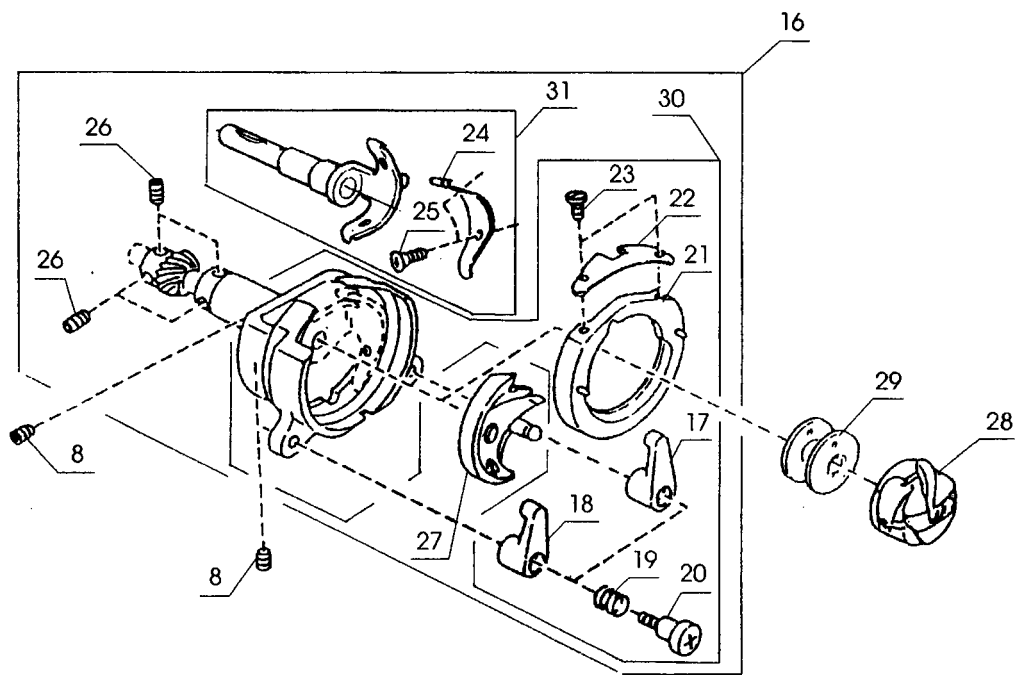

Key	Part No.	Name
1	744004001	Needleplate (739008009)
2	681009101	Setscrew
3	735950003	Lower shaft gear unit
4	000110107	Hexagon socket screw
5	000036201	Washer
6	735233003	Bushing
7	735061008	Feed lifting cam
8	000111304	Hexagon socket screw
9	735236006	Lower shaft
10	735239009	Felt holder
11	822070003	Felt
12	735234004	Bushing
13	639036003	Lower shaft crank arm
14	639037004	Pin
15	000001609	Snap ring
16	735610101	Shuttle race body unit
17	605065006	Shuttle race ring clasp (right)
18	605066007	Shuttle race ring clasp (left)
19	639108007	Shuttle race ring clasp spring
20	673290003	Hinge screw
21	553168006	Shuttle race ring
22	601801000	Shuttle race spring
23	102100000	Setscrew
24	670286007	Shuttle driver spring
25	102202003	Plain screw
26	553245008	Hexagon socket screw
27	532096007	Shuttle hook
28	647515006	Bobbin case unit
29	102261000	Bobbin
30	735508105	Shuttle race body unit
31	735509003	Driver body unit