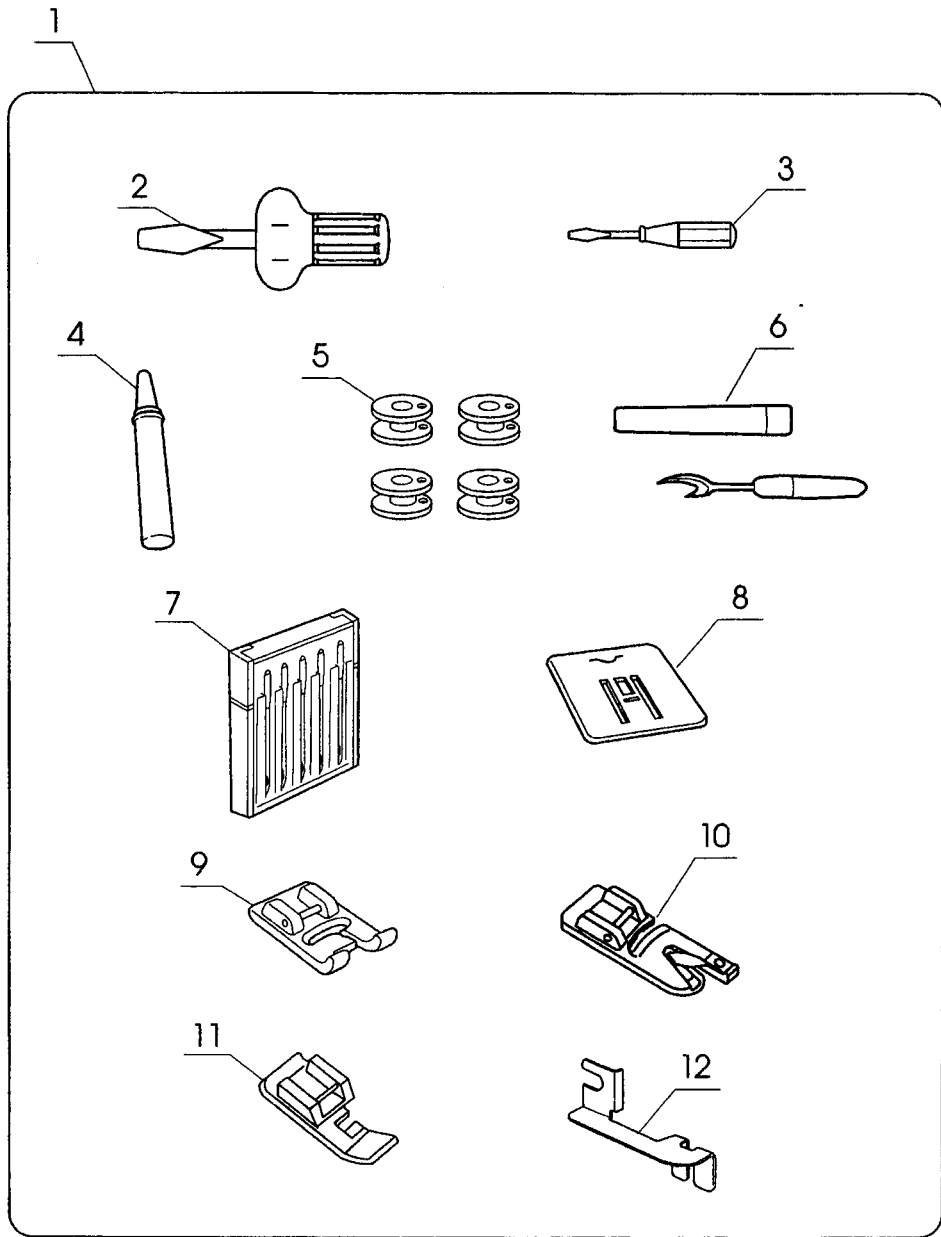

Key	Part No.	Name
1	743870209	Accessory set
2	820832005	Largescrewdriver
3	647803004	Smallscrewdriver
4	741814003	Oil
5	102261000	Bobbin
6	647808009	Buttonhole opener
7	540401026	Needle set
8	735801008	Darning plate
9	737801015	Buttonhole foot
10	611404000	Hemmer foot
11	611406002	Zipper foot
12	674401002	Hem guide
13	042870308	Foot control for Continental Europe
	042870401	Foot control for U.K., Hong Kong, Singapore
	042870607	Foot control for Chile
14	743800688	Instruction book for Indigo 4 (German, French, Dutch)
	743800895	Instruction book for Model JH1104 (German, French, Dutch)
	743800699	Instruction book for Indigo 14 (German, French, Dutch)
	743800909	Instruction book for Model JH1114 (German, French, Dutch)
	743800655	Instruction book for Indigo 18 (English, Spanish, Italian)
	743800666	Instruction book for Indigo 18 (German, French, Dutch)
	743800828	Instruction book for Indigo 18 (Norwegian, Swedish, Danish)
	743800910	Instruction book for Model JH1118S (German, French, Dutch)
	743800585	Instruction book for Indigo 18 (English)
15	475702003	Hard resin cover (option)
16	741811000	Dust cover (option)--- Not illustrated