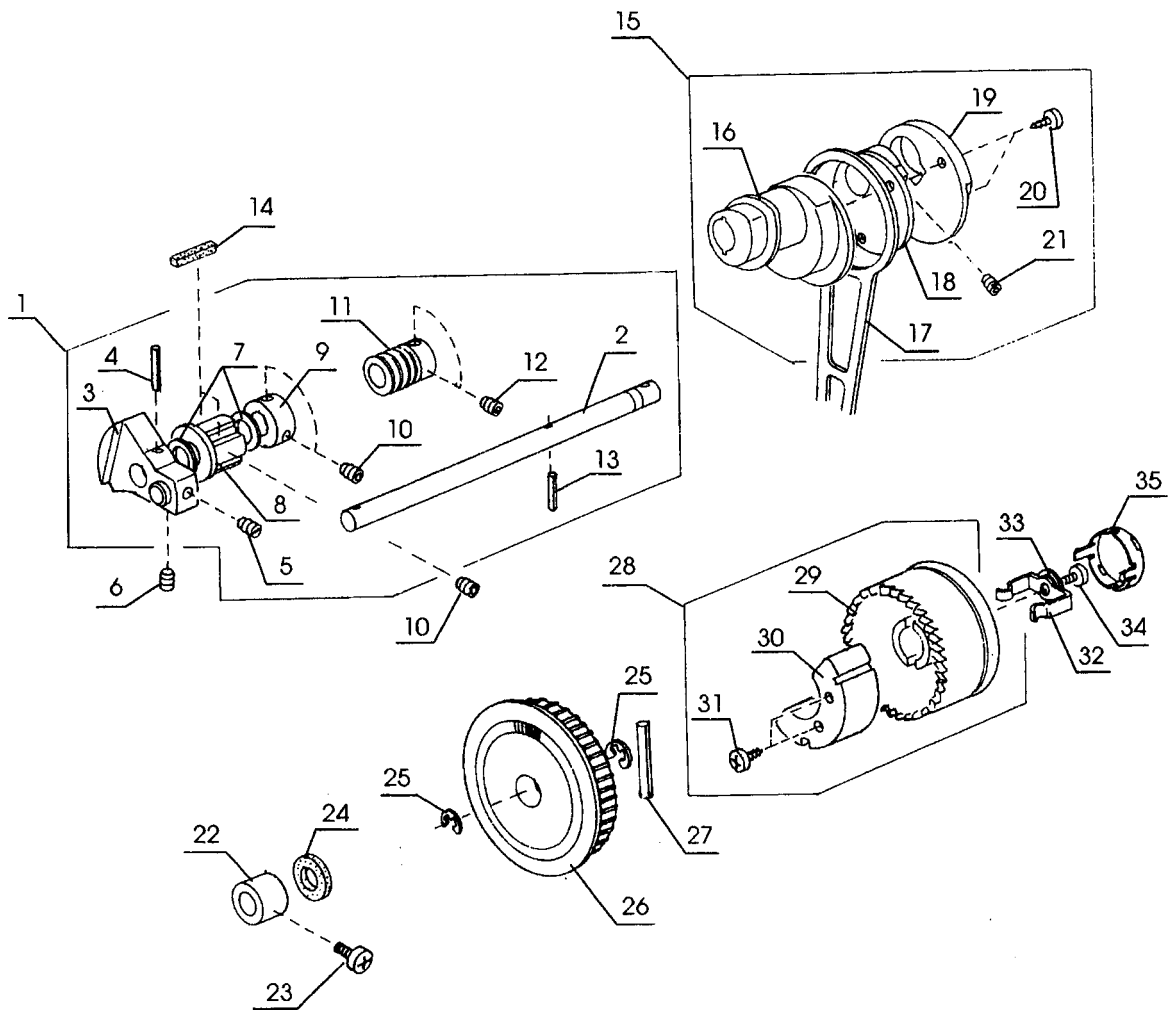

Key	Part No.	Name
1	742004005	Lamp socket set plate
2	000081005	Setscrew
3	730024004	Needle bar supporter spring
4	000101404	Setscrew
5	740618002	Lamp socket unit
6	000009009	Light bulb
7	000053008	Cord tie band
8	735605103	Needle bar supporter unit
9	735032000	Needle bar supporter
10	730022002	Needle bar supporter pin
11	673022002	Wave washer
12	000070609	Plain washer
13	000002507	Snap ring
14	000111304	Hexagon socket screw
15	735119002	Zigzag rod
16	670258000	Plain washer
17	678044005	Plain washer
18	678084007	Eccentric pin
19	730503116	Needle bar unit (730503002)
20	680504005	Needle bar connecting stud unit
21	625506109	Thread take-up lever unit
22	731511006	Thread take-up lever pin unit
23	000002806	Snap ring
24	735504008	Needle bar crank pin unit
25	102408089	Needle
26	553085019	Needle bar
27	801506008	Needle clamp unit
28	730025005	Needle guide plate
29	732105006	Needle clamp plate
30	802108009	Hinge screw
31	680043012	Needle bar thread guide
32	670047004	Flat head screw
33	102047008	Needle clamp screw