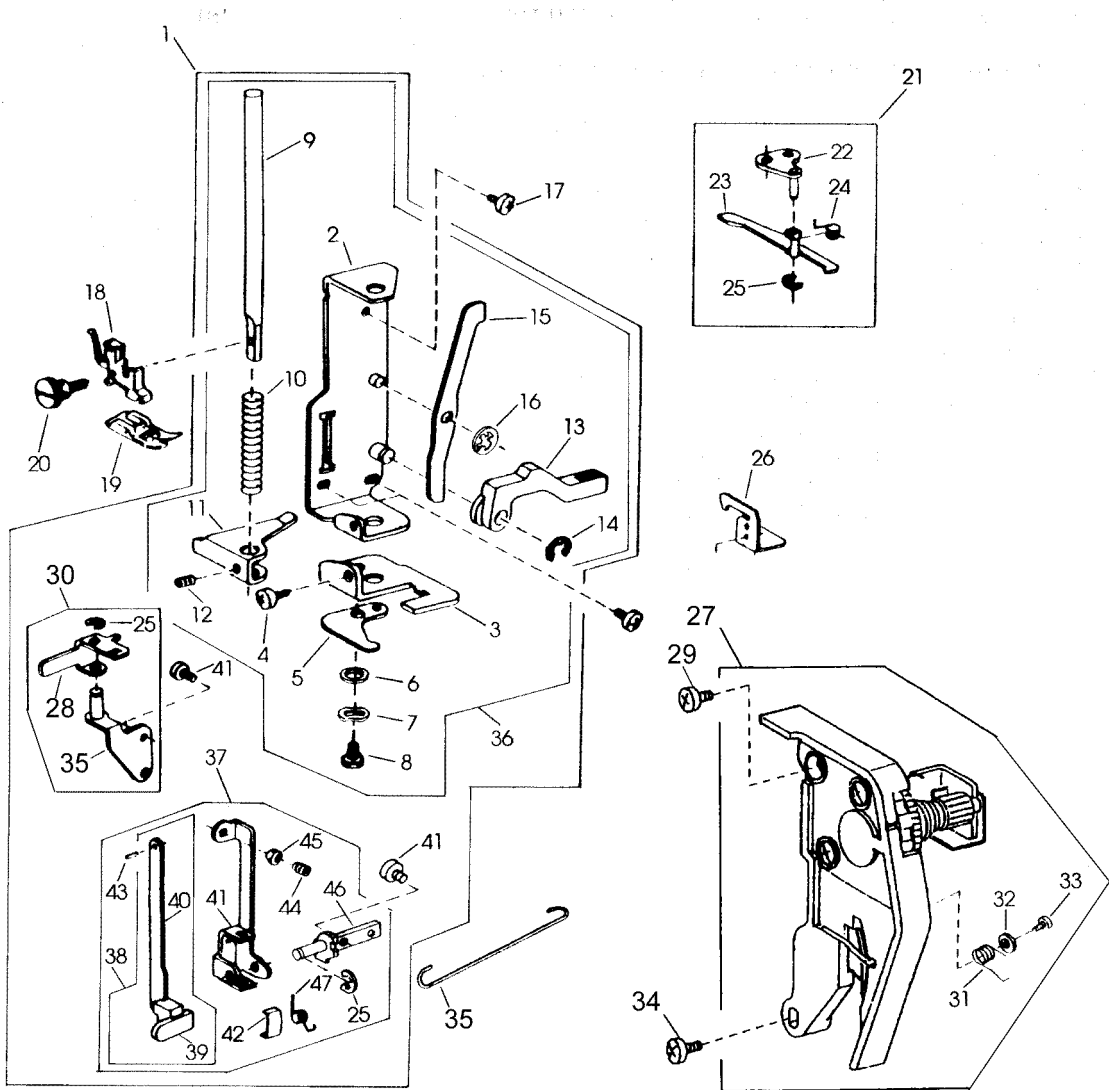

Key	Part No.	Name
1	740620007	Presser bar base plate unit for Indigo 18, JH1118S only
2	735023008	Presser bar base plate
3	735024009	Needle drop adjusting plate
4	000101404	Set screw
5	735025000	Needle bar supporter stopper
6	000070506	Plain washer
7	000116103	Wave washer
8	000138307	Bolt
9	735026001	Presser bar
10	735027002	Presser bar spring
11	735028003	Presser bar bracket
12	000111500	Hexagon Socket screw
13	735029004	Presser foot lifter
14	000001609	Snap ring
15	735030008	Tension release lever
16	000013903	Snap ring
17	000081005	Set screw
18	611510000	Presser foot holder
19	611511001	Presser foot unit
20	647112009	Thumb screw
	763048006	Setscrew for JH1114 & JH1118S
21	739605002	Tension release arm unit
22	739017001	Tension release arm base
23	739018002	Tension release arm
24	739019003	Tension release spring
25	000002105	Snap ring
26	739016000	Top cover thread guide
27	743501000	Tension unit
	744502004	Tension unit for Indigo 20 & 1780(U.K.)
28	740051001	BH regulating lever for Indigo 18, JH1118S only
29	000103808	Set screw
30	740613007	BH lever base unit for Indigo 18, JH1118S only
31	735041002	Check spring
32	652039007	Washer
33	000107307	Set screw
34	000101703	Set screw
35	740050000	BH lever base for Indigo 18, JH1118S only
36	735604009	Presser bar plate unit for all models, except Indigo 18, JH1118S
37	740617001	BH lever unit for Indigo 18, JH1118S only
38	753629109	BH lever unit for Indigo 18, JH1118S only
39	753160107	BH knob for Indigo 18, JH1118S only
40	753161108	BH lever for Indigo 18, JH1118S only
41	740047004	BH lever supporter for Indigo 18, JH1118S only
42	753027008	Friction spring for Indigo 18, JH1118S only
43	000023009	Spring pin for Indigo 18, JH1118S only
44	000113306	Set screw for Indigo 18, JH1118S only
45	000160102	Adjustable lock nut 4 for Indigo 18, JH1118S only
46	740048005	BH lever base plate for Indigo 18, JH1118S only
47	740049006	BH lever spring for Indigo 18, JH1118S only