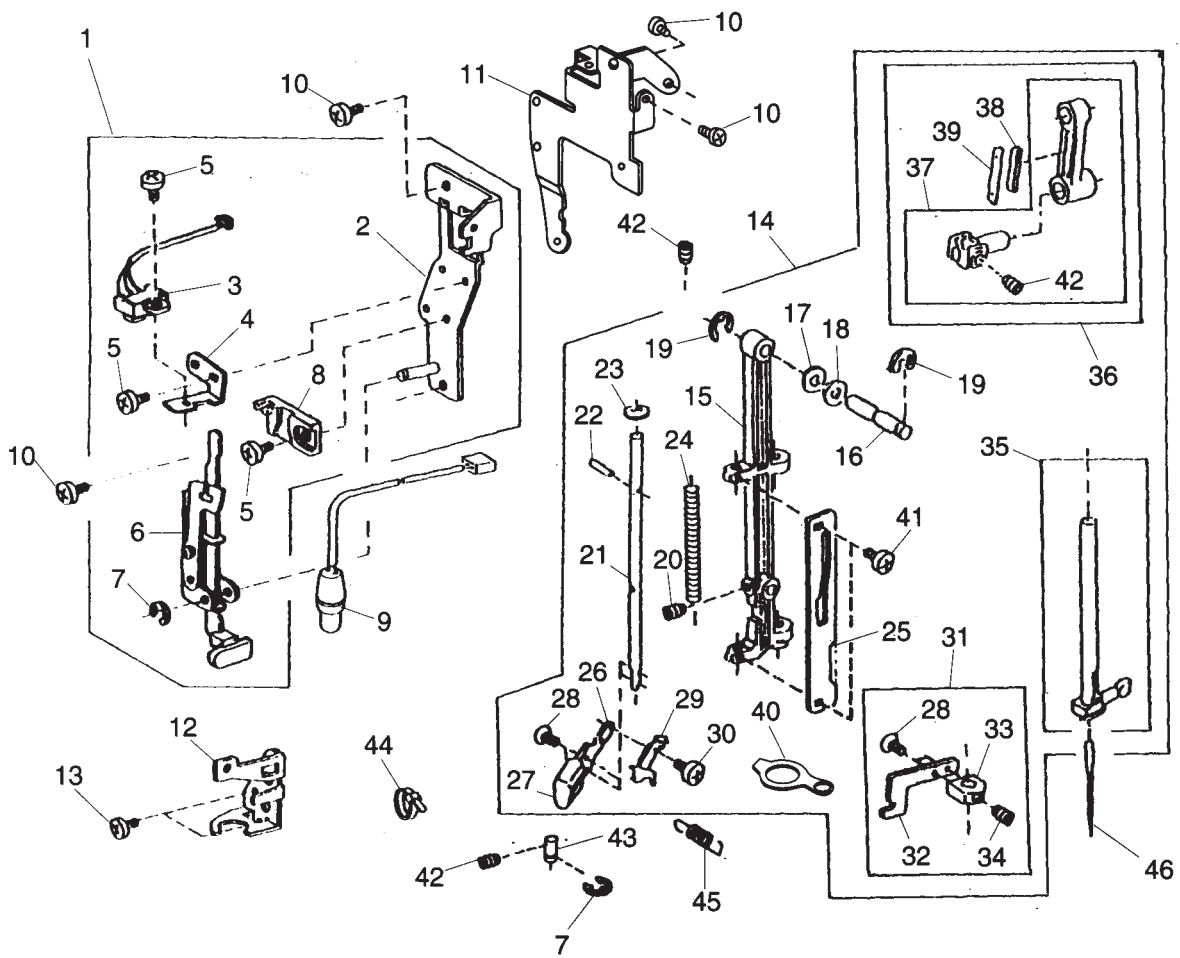

PARTS LIST

Memory Craft 4800

REF. NO.	PARTS NO.	NAME
1	841601008	Top cover unit
2	841602009	Top cover unit
3	841004005	Top cover
4	841005006	Chart board
5	841006007	Top cover body
6	730501022	Bobbin winder thread guide unit
7	840138006	Top cover thread guide
8	000160102	Adjustable nut
9	822016609	Spool pin
10	822017002	Pin
11	822018003	Spring
12	000107318	Tapping screw
13	753502002	Top cover thread guide holder unit
14	693093006	Fiat screw
15	000062701	Nut
16	687022005	Bobbin winder stopper
17	000066727	Setscrew
18	630005006	Nut
19	830013003	Top cover hinge
20	000101404	Setscrew
21	830190005	Washer
22	754044004	Foot container
23	000120214	Setscrew
24	822020503	Spool holder
25	753620007	Handle unit
26	753121003	Handle
27	753122004	Handle plate
28	000120502	Setscrew
29	000080901	Setscrew
30	000078319	Setscrew
31	840119001	Handle set plate (rear)
32	000081005	Setscrew
33	827602108	Bed cover unit (82702005)
34	827004104	Bed cover (827004001)
35	753005000	Drop lever
36	000013903	Snap ring
37	000101703	Setscrew
38	840136004	Cord guide
39	841501007	Extension table unit
40	841604207	Face cover unit for USA
	841604403	Face cover unit for Australia, Great Britain & Continental Europe
41	841008009	Face cover
42	840602006	Thread cutter unit
43	830312016	Caution sticker for USA
44	731067002	Face cover spring
45	827099003	Face cover sticker
46	366501102	Face cover hinge
47	000081119	Setscrew
48	000120203	Setscrew
49	100411001	Lamp sticker USA and Australia
50	659601007	Free arm cover (unit)
51	659001001	Free arm cover
52	000120203	Setscrew
53	756004008	Free arm cover set plate
54	000101404	Setscrew