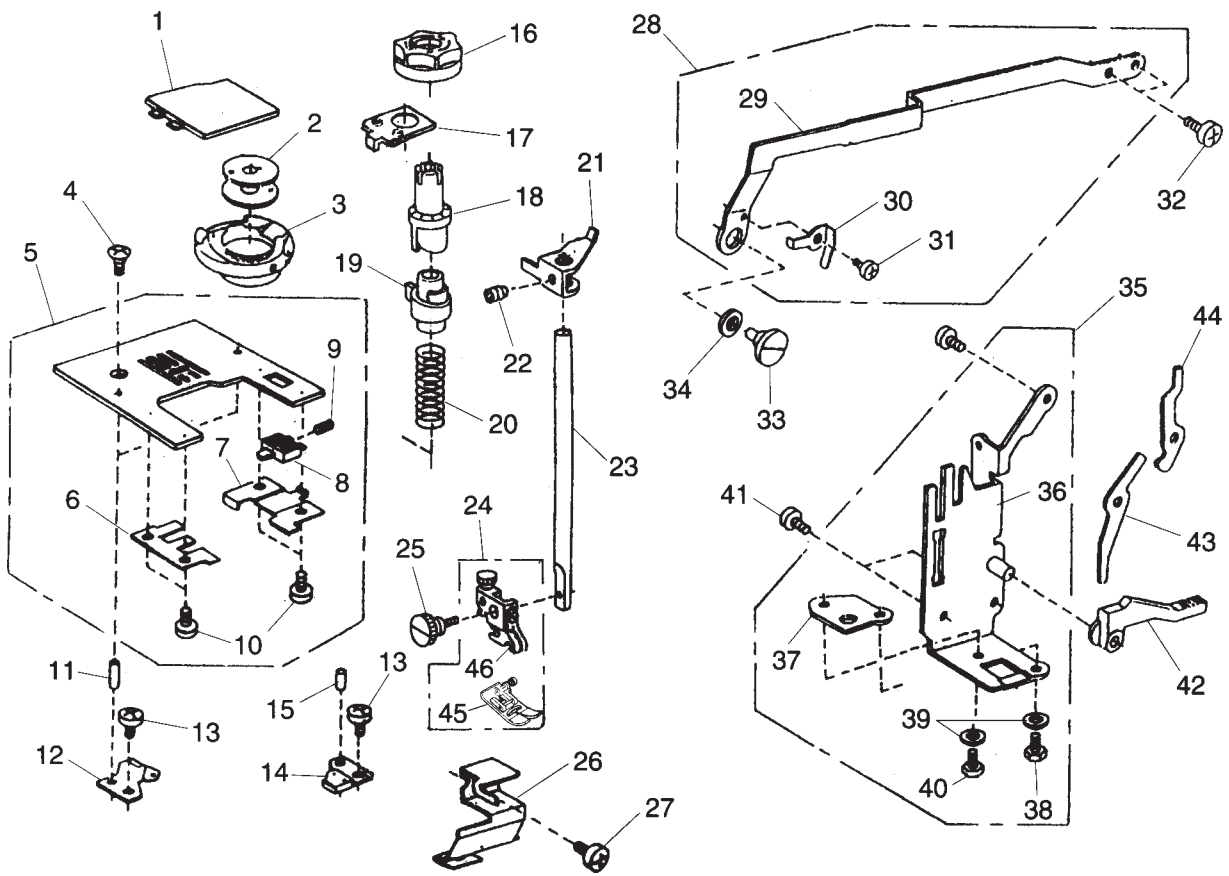

KEY PARTS

NO. NO. NAME

1	820511108	Take up lever unit
2	650062003	Take up lever pin
3	000111201	Hexagon socket screw
4	000002806	Snap ring
5	652512009	Needle bar crank pin unit
6	827518508	Upper shaft unit (827518106)
7	102073003	Setscrew
8	761052007	Setscrew
9	000111304	Hexagon socket screw
10	000111304	Hexagon socket screw
11	830095009	Upper shaft shield plate
12	820102009	Plate washer
13	000081005	Setscrew
14	673062004	Bushing
15	732026002	Adjusting wheel
16	650071005	Timing belt
17	653055002	Declutch release ring
18	653056003	Declutch ring
19	653057004	Clutch spring
20	653058005	Belt wheel
21	653139012	Timing belt
22	000038605	Washer
23	830286009	Had wheel base plate
24	653061115	Had wheel
25	841605002	Thread tens ion unit
26	000101404	Setscrew
27	000101703	Setscrew
28	000030205	Snap ring
29	731384008	Felt

KEY PARTS

NO.	NO.	NAME
1	841611001	Stepping motor (feed) unit (840604008)
2	000115205	Setscrew
3	000002105	Snap ring
4	827003000	Base
5	827601107	Arm leg unit
6	827002102	Arm leg
7	000061412	Nut
8	000097901	Setscrew
9	735002001	Rubber base
10	000066808	Setscrew
11	647009002	Bed rubber base
12	000161206	Setscrew (000120203)
13	000103509	Setscrew
14	824058001	Base cap
15	841001002	Rear cover
16	000104119	Setscrew
17	000115205	Setscrew
18	751612206	Lower shaft unit
19	751148000	Feed cam
20	000115009	Setscrew
21	650076000	Lower shaft toothed wheel
22	000111304	Hexagon socket screw
23	753183025	Feed lifting cam
24	686035008	Feed lifting cam spring
25	820166001	Ring
26	000111201	Hexagon socket screw
27	000038502	Washer
28	650078002	Bushing
29	735143005	Felt
30	820161006	Pin
31	822112008	Felt holder
32	822070003	Felt 1
33	650079003	Bushing
34	000107318	Setscrew