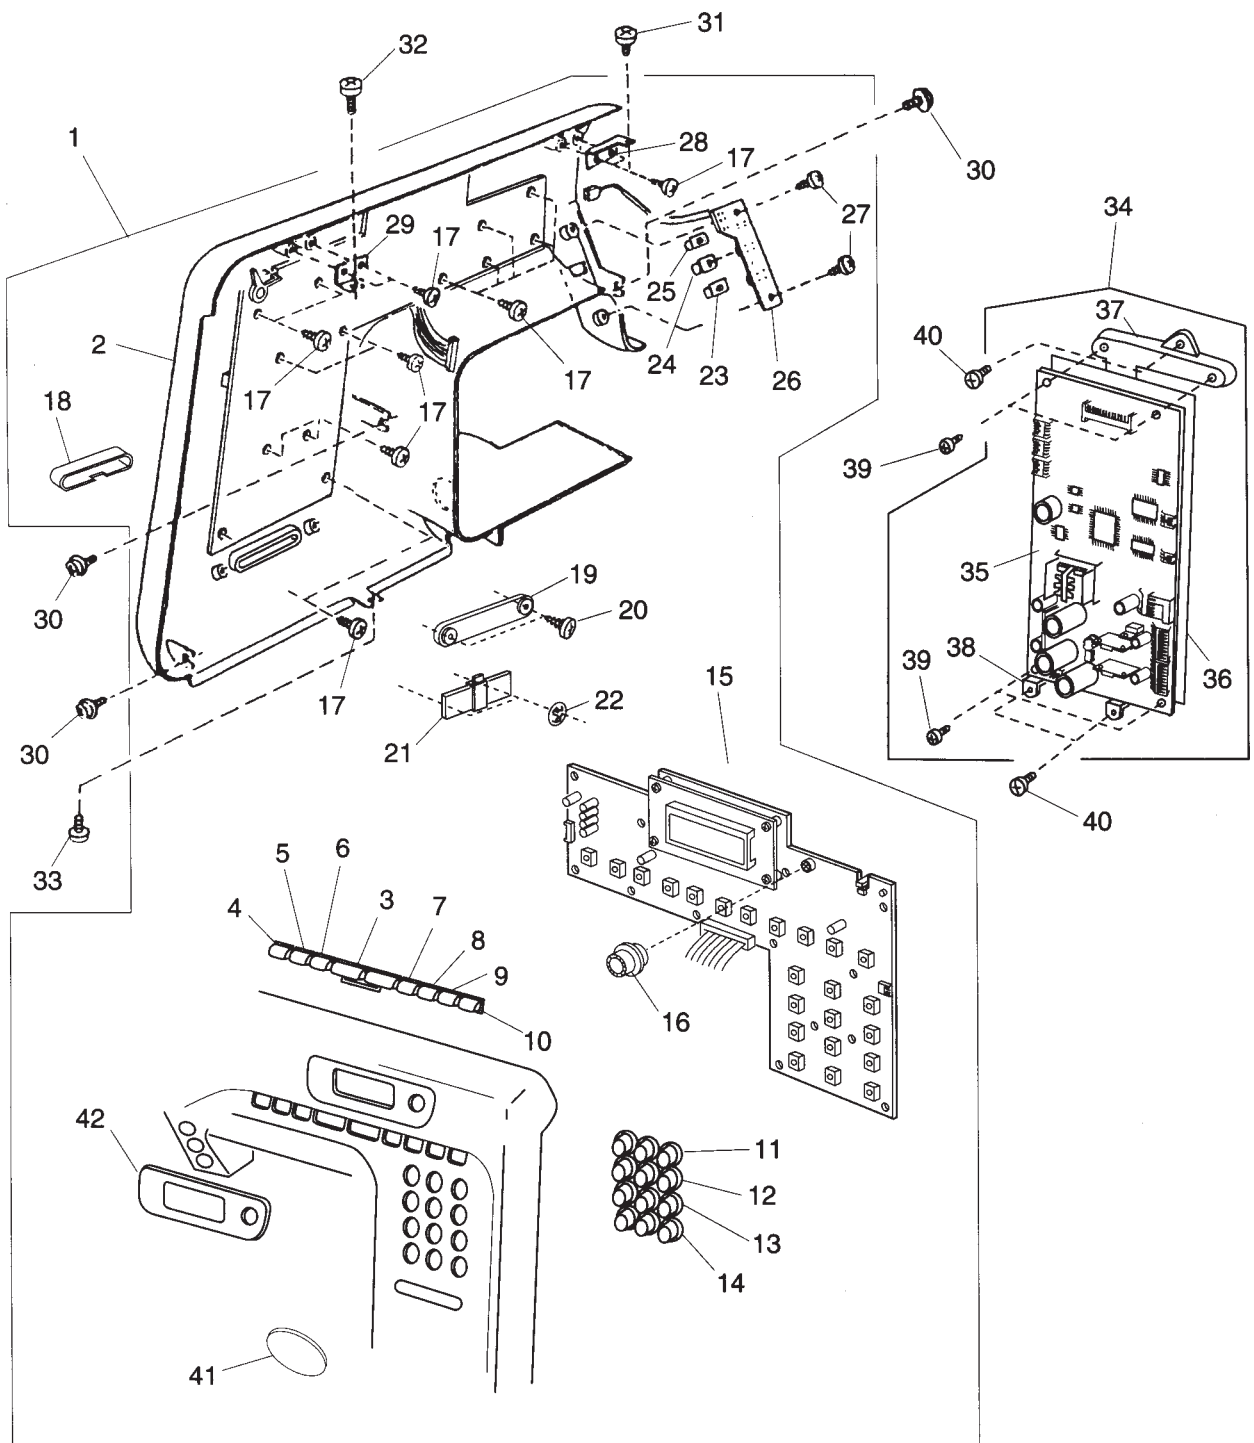

KEY PARTS

NO.	NO.	NAME
1	841606003	Front panel unit
2	841011108	Name
3	841013100	Button
4	841036109	Button
5	841014204	Button
6	841014307	Button
7	841014400	Button
8	841014503	Button
9	841014606	Button
10	841014709	Button
11	841015102	Button
12	841015205	Button
13	841015308	Button
14	841015401	Button
15	841607004	Print board K unit
16	841054000	Adjusting knob (841016000)
17	000120203	Setscrew
18	841017001	Speed setting lever
19	751273005	Speed setting lever cover
20	000120203	Setscrew
21	653507602	Slide volume unit
22	000014306	Snap ring
23	841018105	Button
24	841018208	Button
25	841018301	Button
26	840518004	Print board F unit
27	000107905	Setscrew
28	827067002	Front panel set plate (front)
29	841019003	Front panel set plate (rear)
30	000115205	Setscrew
31	000103808	Setscrew
32	000101404	Setscrew
33	000103509	Setscrew
34	841608407	Print board A unit
35	841619009	Printed board A unit (LCD: English)
	841619087	Printed board A unit (LCD: Russian)
	841619076	Printed board A unit (LCD: Swedish)
	841619032	Printed board A unit (LCD: German)
	841619010	Printed board A unit (LCD: Spanish)
	841619043	Printed board A unit (LCD: Dutch)
	841619098	Printed board A unit (LCD: Japanese)
36	827070008	"A" Board isolation paper
37	827071009	"A" Board set plate (top)
38	827072000	"A" Board set plate (bottom)
39	000161103	Setscrew
40	000081005	Setscrew
41	832209015	Emblem
42	841012109	LCD panel frame