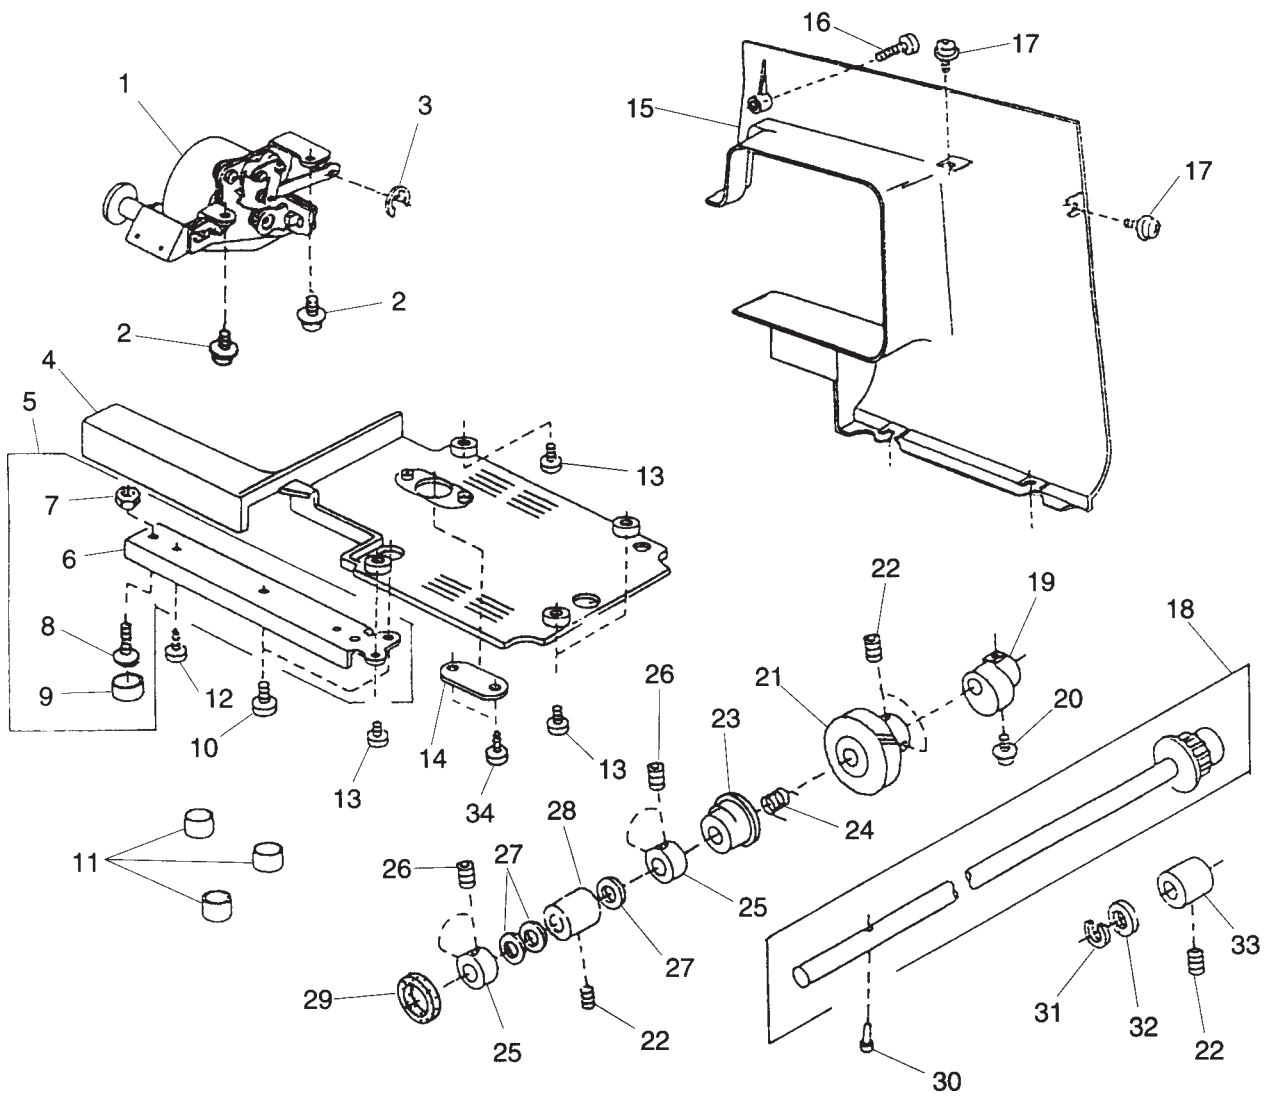

KEY PARTS

NO.	NO.	NAME
1	841611001	Stepping motor (feed) unit (840604008)
2	000115205	Setscrew
3	000002105	Snap ring
4	827003000	Base
5	827601107	Arm leg unit
6	827002102	Arm leg
7	000061412	Nut
8	000097901	Setscrew
9	735002001	Rubber base
10	000066808	Setscrew
11	647009002	Bed rubber base
12	000161206	Setscrew (000120203)
13	000103509	Setscrew
14	824058001	Base cap
15	841001002	Rear cover
16	000104119	Setscrew
17	000115205	Setscrew
18	751612206	Lower shaft unit
19	751148000	Feed cam
20	000115009	Setscrew
21	650076000	Lower shaft toothed wheel
22	000111304	Hexagon socket screw
23	753183025	Feed lifting cam
24	686035008	Feed lifting cam spring
25	820166001	Ring
26	000111201	Hexagon socket screw
27	000038502	Washer
28	650078002	Bushing
29	735143005	Felt
30	820161006	Pin
31	822112008	Felt holder
32	822070003	Felt 1
33	650079003	Bushing
34	000107318	Setscrew