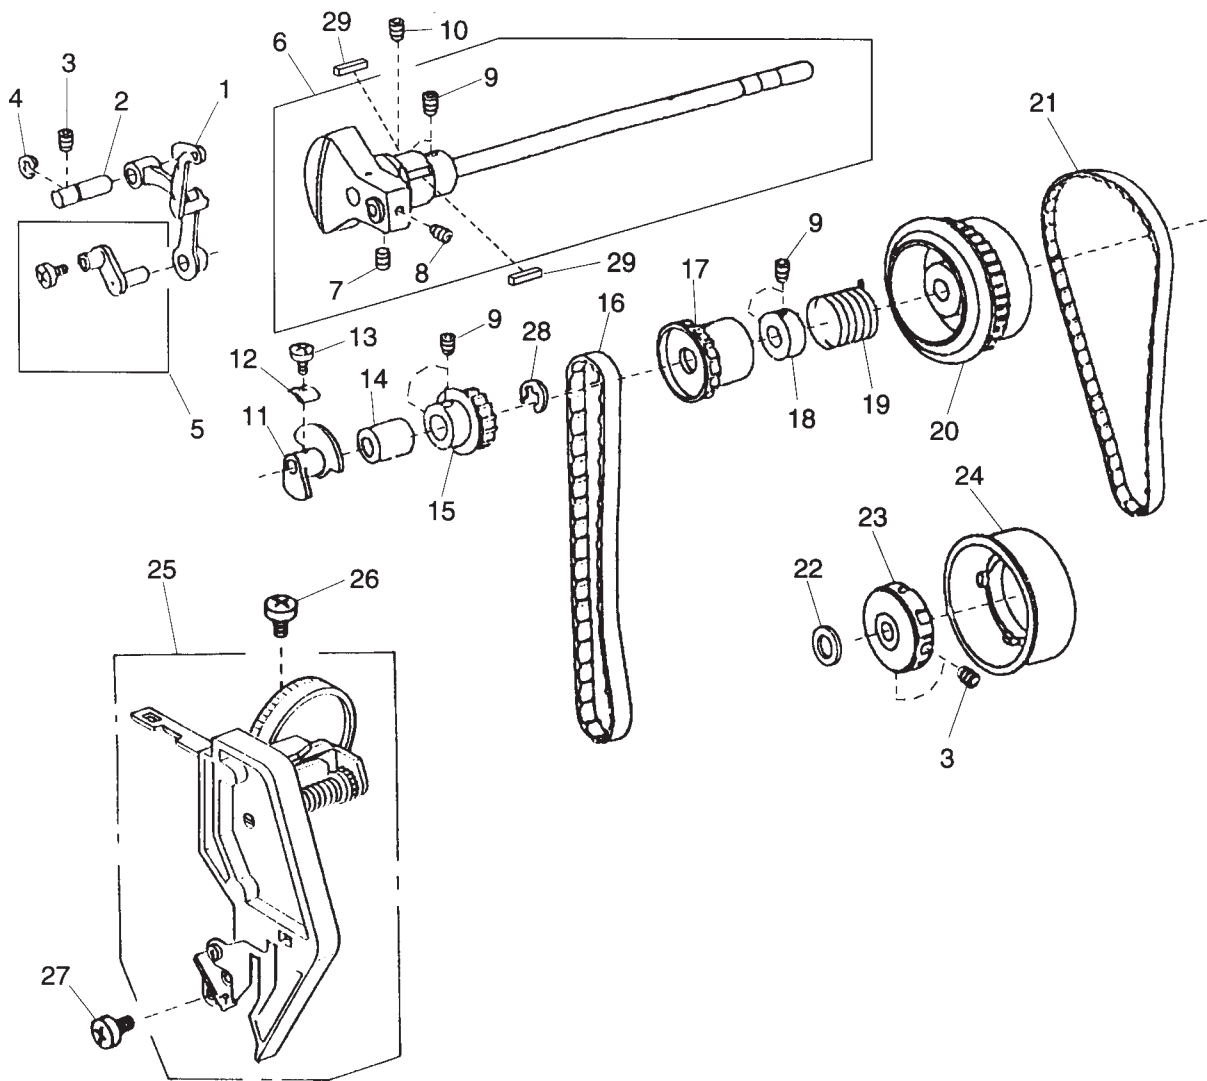

KEY PARTS

NO. NO. NAME

1	820511108	Take up lever unit
2	650062003	Take up lever pin
3	000111201	Hexagon socket screw
4	000002806	Snap ring
5	652512009	Needle bar crank pin unit
6	827518508	Upper shaft unit (827518106)
7	102073003	Setscrew
8	761052007	Setscrew
9	000111304	Hexagon socket screw
10	000111304	Hexagon socket screw
11	830095009	Upper shaft shield plate
12	820102009	Plate washer
13	000081005	Setscrew
14	673062004	Bushing
15	732026002	Adjusting wheel
16	650071005	Timing belt
17	653055002	Declutch release ring
18	653056003	Declutch ring
19	653057004	Clutch spring
20	653058005	Belt wheel
21	653139012	Timing belt
22	000038605	Washer
23	830286009	Had wheel base plate
24	653061115	Had wheel
25	841605002	Thread tens ion unit
26	000101404	Setscrew
27	000101703	Setscrew
28	000030205	Snap ring
29	731384008	Felt