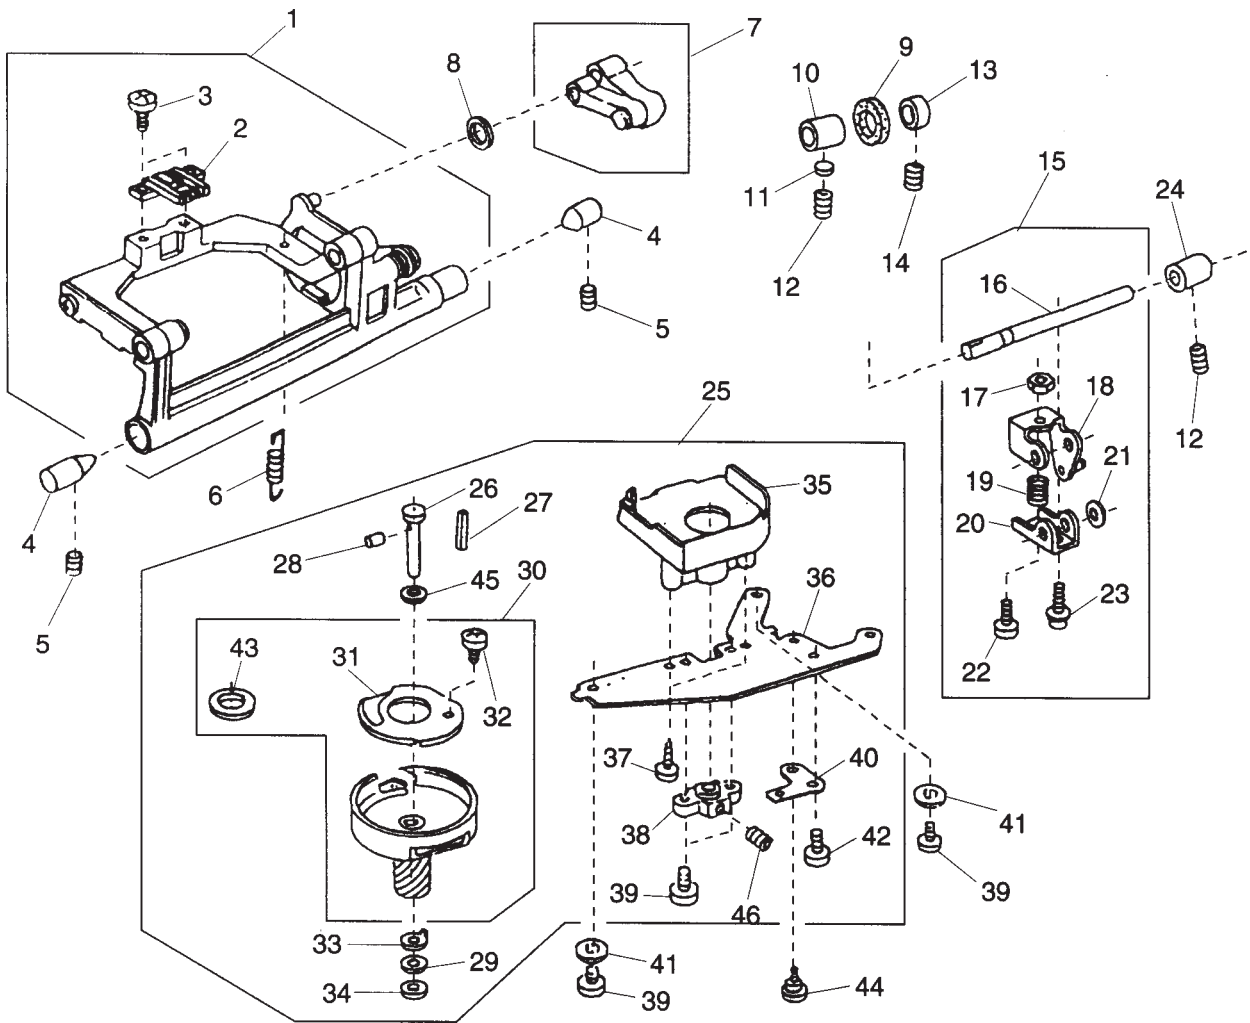

KEY NO.	PART NO.	NAME
1	834527100	Feed rock shaft unit
2	840005003	Feed dog
3	000104005	Setscrew
4	738055008	Center screw
5	000111304	Setscrew
6	650085002	Spring
7	650612004	Feed adjuster unit
8	000036603	Washer
9	821311009	Felt
10	625144002	Bushing (front)
11	650175000	Washer
12	000111201	Hexagon socket screw
13	820387000	Ring
14	000111108	Hexagon socket screw
15	840603007	Feed shaft unit
16	840006004	Feed shaft
17	000160102	Adjustable nut
18	825261002	Feed adjusting arm
19	589040002	Spring
20	827043105	Feed adjusting arm
21	810207004	Spring washer
22	827086007	Feed adjusting arm screw
23	000115906	Setscrew
24	650092002	Bushing (rear)
25	827614011	Hook race unit
26	820123006	Hook race shaft
27	820124007	Oil string 1
28	820125008	Oil string
29	000038409	Washer
30	650623008	Hook body unit
31	627191000	Thread guard
32	820374004	Setscrew
33	627192001	Washer
34	625102008	Washer
35	827040009	Cover
36	823106002	Hook race set plate
37	000107204	Setscrew
38	650094004	Hook race shaft base
39	000081005	Setscrew
40	650171006	Set plate
41	000070506	Washer
42	000101404	Setscrew
43	627190010	Magnet
44	650172007	Hinge screw
45	000038409	Washer
46	000111304	Hexagon socket screw