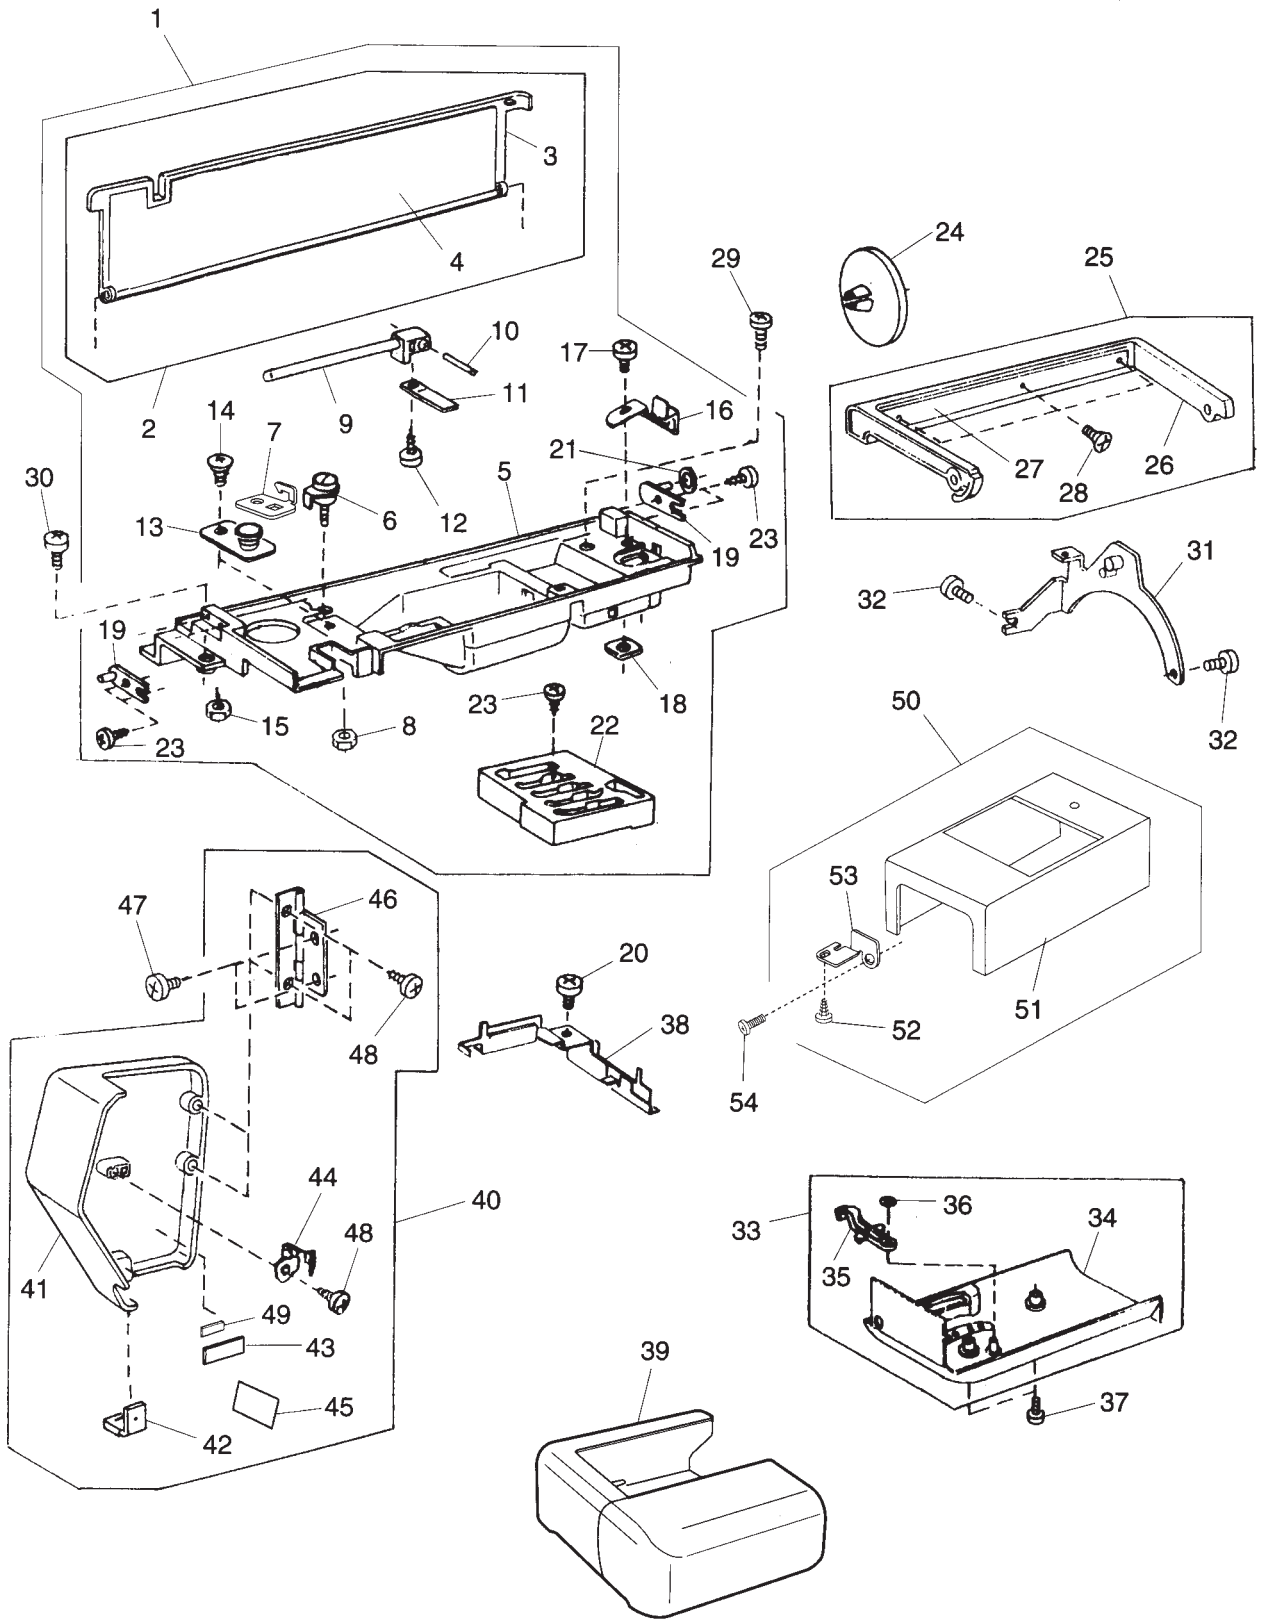

PARTS LIST

Memory Craft 4800

REF. NO.	PARTS NO.	NAME
1	841601008	Top cover unit
2	841602009	Top cover unit
3	841004005	Top cover
4	841005006	Chart board
5	841006007	Top cover body
6	730501022	Bobbin winder thread guide unit
7	840138006	Top cover thread guide
8	000160102	Adjustable nut
9	822016609	Spool pin
10	822017002	Pin
11	822018003	Spring
12	000107318	Tapping screw
13	753502002	Top cover thread guide holder unit
14	693093006	Fiat screw
15	000062701	Nut
16	687022005	Bobbin winder stopper
17	000066727	Setscrew
18	630005006	Nut
19	830013003	Top cover hinge
20	000101404	Setscrew
21	830190005	Washer
22	754044004	Foot container
23	000120214	Setscrew
24	822020503	Spool holder
25	753620007	Handle unit
26	753121003	Handle
27	753122004	Handle plate
28	000120502	Setscrew
29	000080901	Setscrew
30	000078319	Setscrew
31	840119001	Handle set plate (rear)
32	000081005	Setscrew
33	827602108	Bed cover unit (82702005)
34	827004104	Bed cover (827004001)
35	753005000	Drop lever
36	000013903	Snap ring
37	000101703	Setscrew
38	840136004	Cord guide
39	841501007	Extension table unit
40	841604207	Face cover unit for USA
	841604403	Face cover unit for Australia, Great Britain & Continental Europe
41	841008009	Face cover
42	840602006	Thread cutter unit
43	830312016	Caution sticker for USA
44	731067002	Face cover spring
45	827099003	Face cover sticker
46	366501102	Face cover hinge
47	000081119	Setscrew
48	000120203	Setscrew
49	100411001	Lamp sticker USA and Australia
50	659601007	Free arm cover (unit)
51	659001001	Free arm cover
52	000120203	Setscrew
53	756004008	Free arm cover set plate
54	000101404	Setscrew