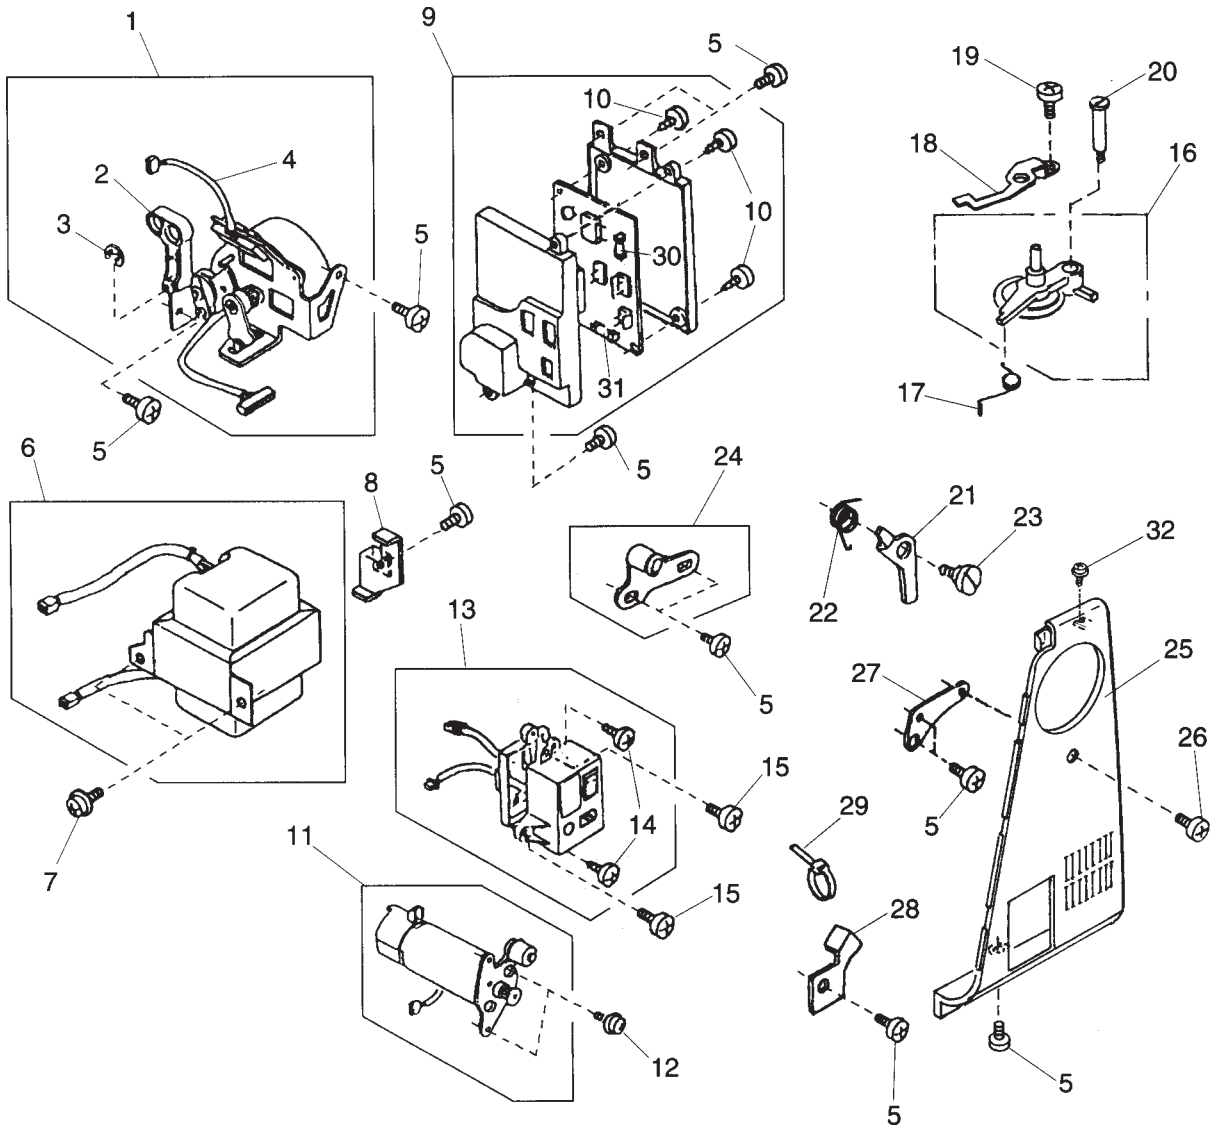

KEY PART NO.	PART NO.	NAME
1	841610000	Stepping motor (Zigzag) unit (840608002)
2	827054006	Connecting arm
3	000002105	Snap ring
4	830543100	Sensor unit
5	000081005	Setscrew
6	829505003	Transformer unit (120V) for USA & Canada
	829508006	Transformer unit (240V) for New Zealand, Great Britain, Australia & Continental Europe
7	000115205	Setscrew
8	829020009	Transformer supporter for USA & Canada only
9	827626304	Print board "C" unit for USA & Canada
	827626201	Print board "C" unit for Great Britain, Australia & Continental Europe
10	000161206	Setscrew
11	841618008	Motor unit (827628018, 841612002)
12	000115700	Setscrew
13	841514003	Machine socket unit for USA & Canada (830575019)
	841515004	Machine socket unit for Great Britain, Australia & Continental Europe (830576010)
14	000121204	Setscrew
15	000103509	Setscrew
16	653508005	Bobbin winder unit
17	823119008	Spring
18	841020007	Switch lever
19	000078319	Setscrew
20	686063005	Hinge screw
21	653134006	Declutch arm
22	625215005	Spring
23	625214004	Hinge screw
24	652611009	Idler unit
25	841021008	Belt cover
26	000104108	Setscrew
27	827085017	Belt cover set plate
28	827081002	Cord guide
29	000053008	Cord binding
30	000117908	Fuse AC125V, 2.5A for USA and Canada
	000143693	Fuse AC250V, 2A for New Zealand, Great Britain, Australia & Continental Europe
31	000182177	Fuse AC250V, 3.1.5A for USA and Canada
	000144199	Fuse AC250V, 5A for New Zealand, Great Britain, Australia & Continental Europe
32	000114709	Setscrew