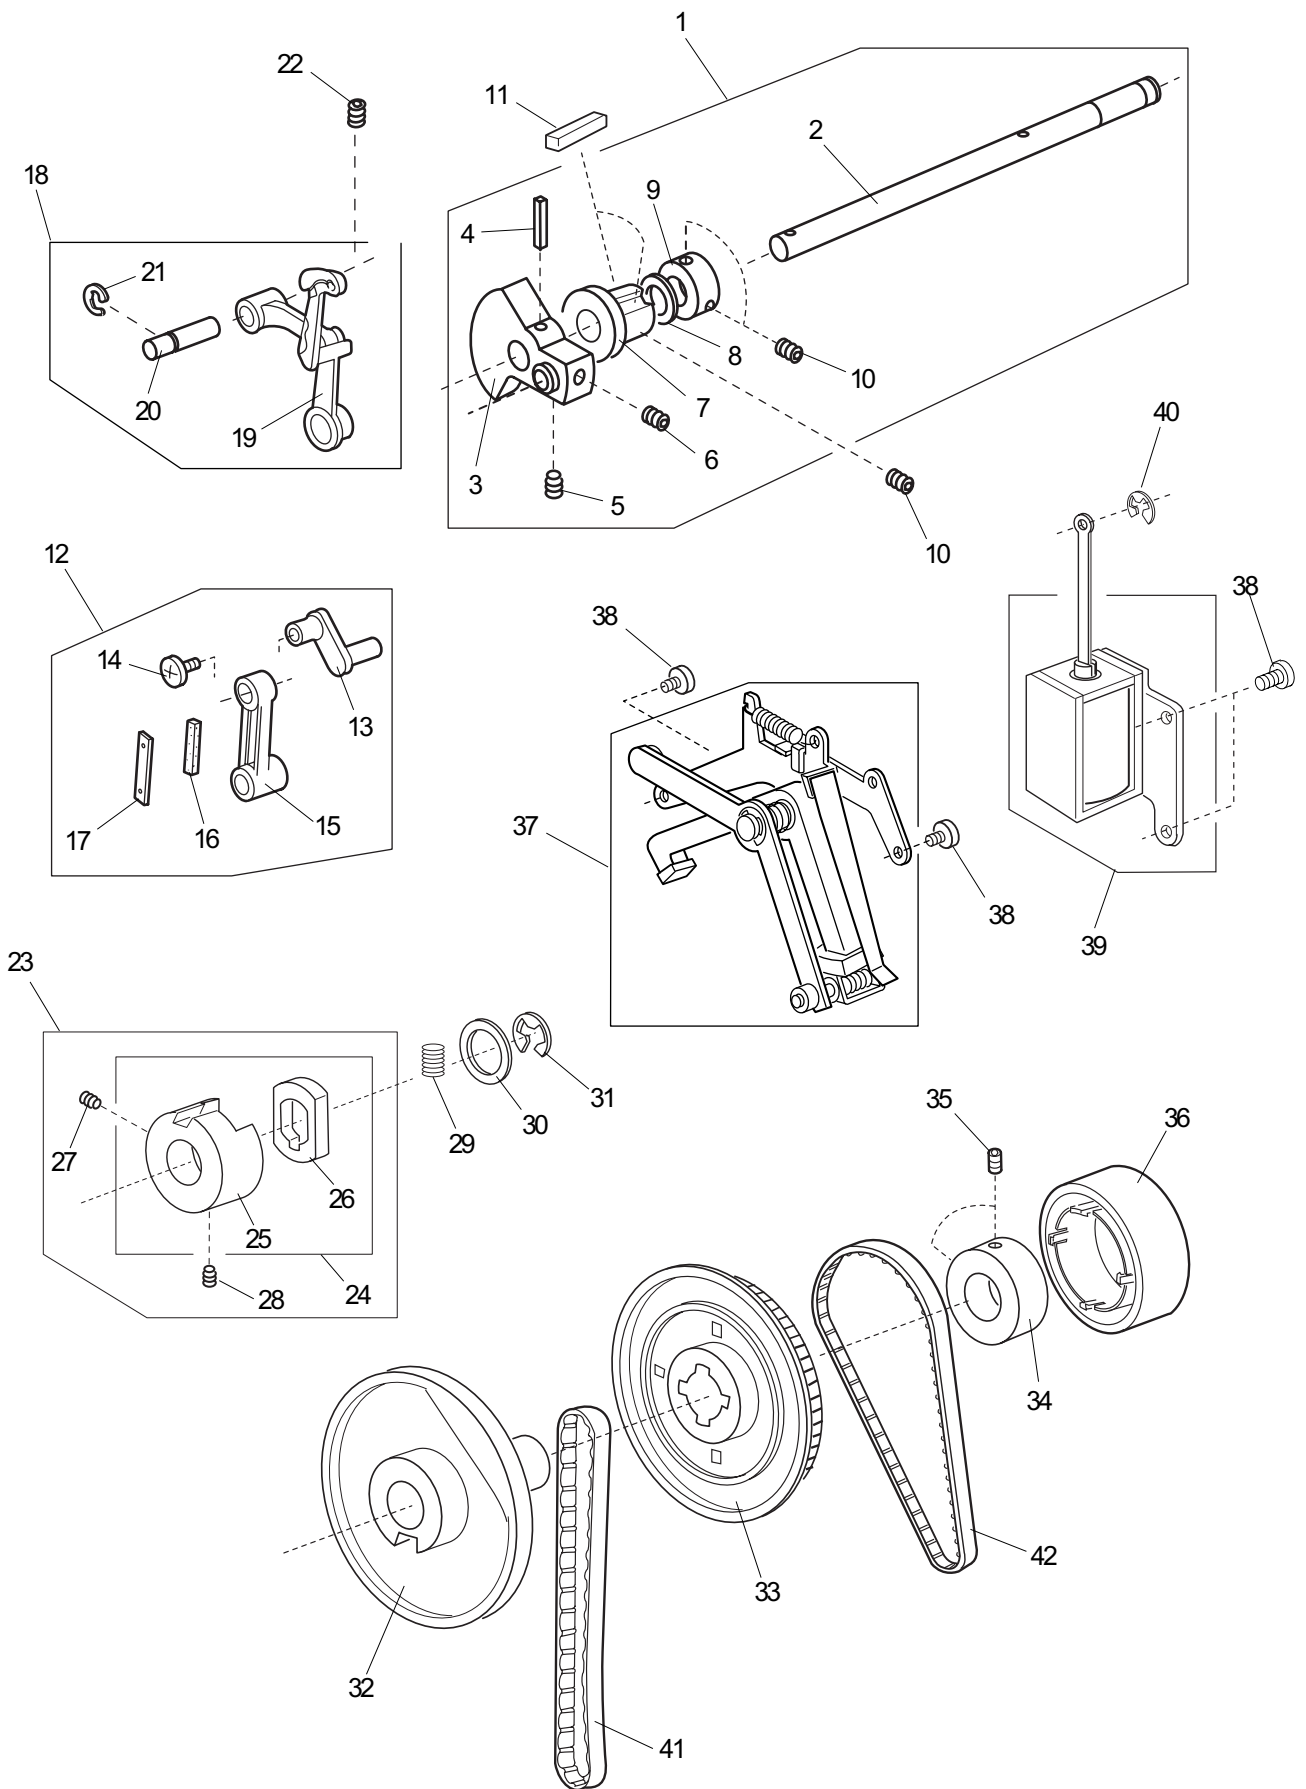

Ref.	Part No.	Name
1	846620008	Upper shaft unit
2	846074001	Upper shaft
3	846075002	Thread take up crank
4	000020707	Spring pin 4X20
5	102073003	Set screw
6	761052007	Set screw
7	670079108	Bushing
8	000035901	Washer I3X0.5
9	658019009	Upper shaft ring
10	000111304	Hexagonal socket screw 5x5
11	731312005	Felt
12	846615000	Needle bar crank unit
13	652143005	Needle bar crank pin
14	647139002	Needle bar crank pin cap
15	650039001	Needle bar crank rod
16	650040005	Felt
17	650041006	Felt holding spring
18	846656003	Thread take up lever unit
19	820511201	Thread take up lever unit
20	502044007	Pin
21	000002806	Snap ring (6)
22	000111201	Hexagonal socket screw (4X4)
23	846650007	Clutch base unit
24	846520007	Clutch base unit
25	846077004	Clutch base
26	846078005	Connecting piece
27	000177607	Hexagonal screw 5*8
28	000111706	Hexagonal socket screw 5x8
29	846079006	Spring
30	846191005	Washer
31	000030009	Snap ring E-10
32	846189003	Cam
33	846080000	Belt wheel
34	846082002	Ring
35	000111201	Hexagonal socket screw (4X4)
36	846081001	Hand wheel
37	846621009	Clutch base plate
38	000081005	Setscrew 4x8
39	846623001	Set plate
40	000002105	Snap ring 3
41	846098001	Belt
42	846188009	Belt