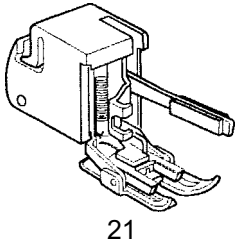

Key	Part No.	Name
1	822801001	Overedge foot
2	820809014	Hemmer foot
3	829801002	Zipper foot
4	822804118	Satin stitch foot
5	825817009	Blind stitch foot
6	820819006	Cording foot
7	822808008	Overcasting foot
8	832427103	Craft foot (open toe type)
9	200008004	1/4" seam foot
10	200301000	Darning foot (open toe type)
11	753801004	Buttonhole foot
12	802422002	Quilting guide
13	647808009	Seam ripper
14	102261000	Bobbin
15	820827007	Set of needles
16	820832005	Screwdriver (large)
17	802424004	Lint brush
18	822020514	Spool holder (large)
19	822019509	Spool holder (small)
20	200100100	Cloth guide with screws
21	214510007	Even feed foot (open toe type)
22	214015007	Quilting guide for Even feed foot
23	653802002	Screwdriver
24	846800004	Instruction book (English)
	846800037	Instruction book (Dutch)
	846800048	Instruction book (German)
	846800059	Instruction book (French)
	846800060	Instruction book (Swedish)
	846800071	Instruction book (Finnish)
	846800082	Instruction book (Spanish)
	846800093	Instruction book (Portuguese)
	846800107	Instruction book (Italian)
	846800118	Instruction book (Russian)
	846800129	Instruction book (Chinese)
	846800026	Instruction book (Japanese)
	846800141	Instruction book (Persian)
25	653524007	Power supply cord for U.S.A. & Canada
	830314018	Power supply cord for Australia
	830377008	Power supply cord for U.K.
	830335004	Power supply cord for Continental Europe
26	043271133	Foot control
	489702006	Large extension table - Not illustrated
	846811008	Knee lifter - Not illustrated
	846806000	Dust cover - Not illustrated
	846810007	Empty accessory case - Not illustrated