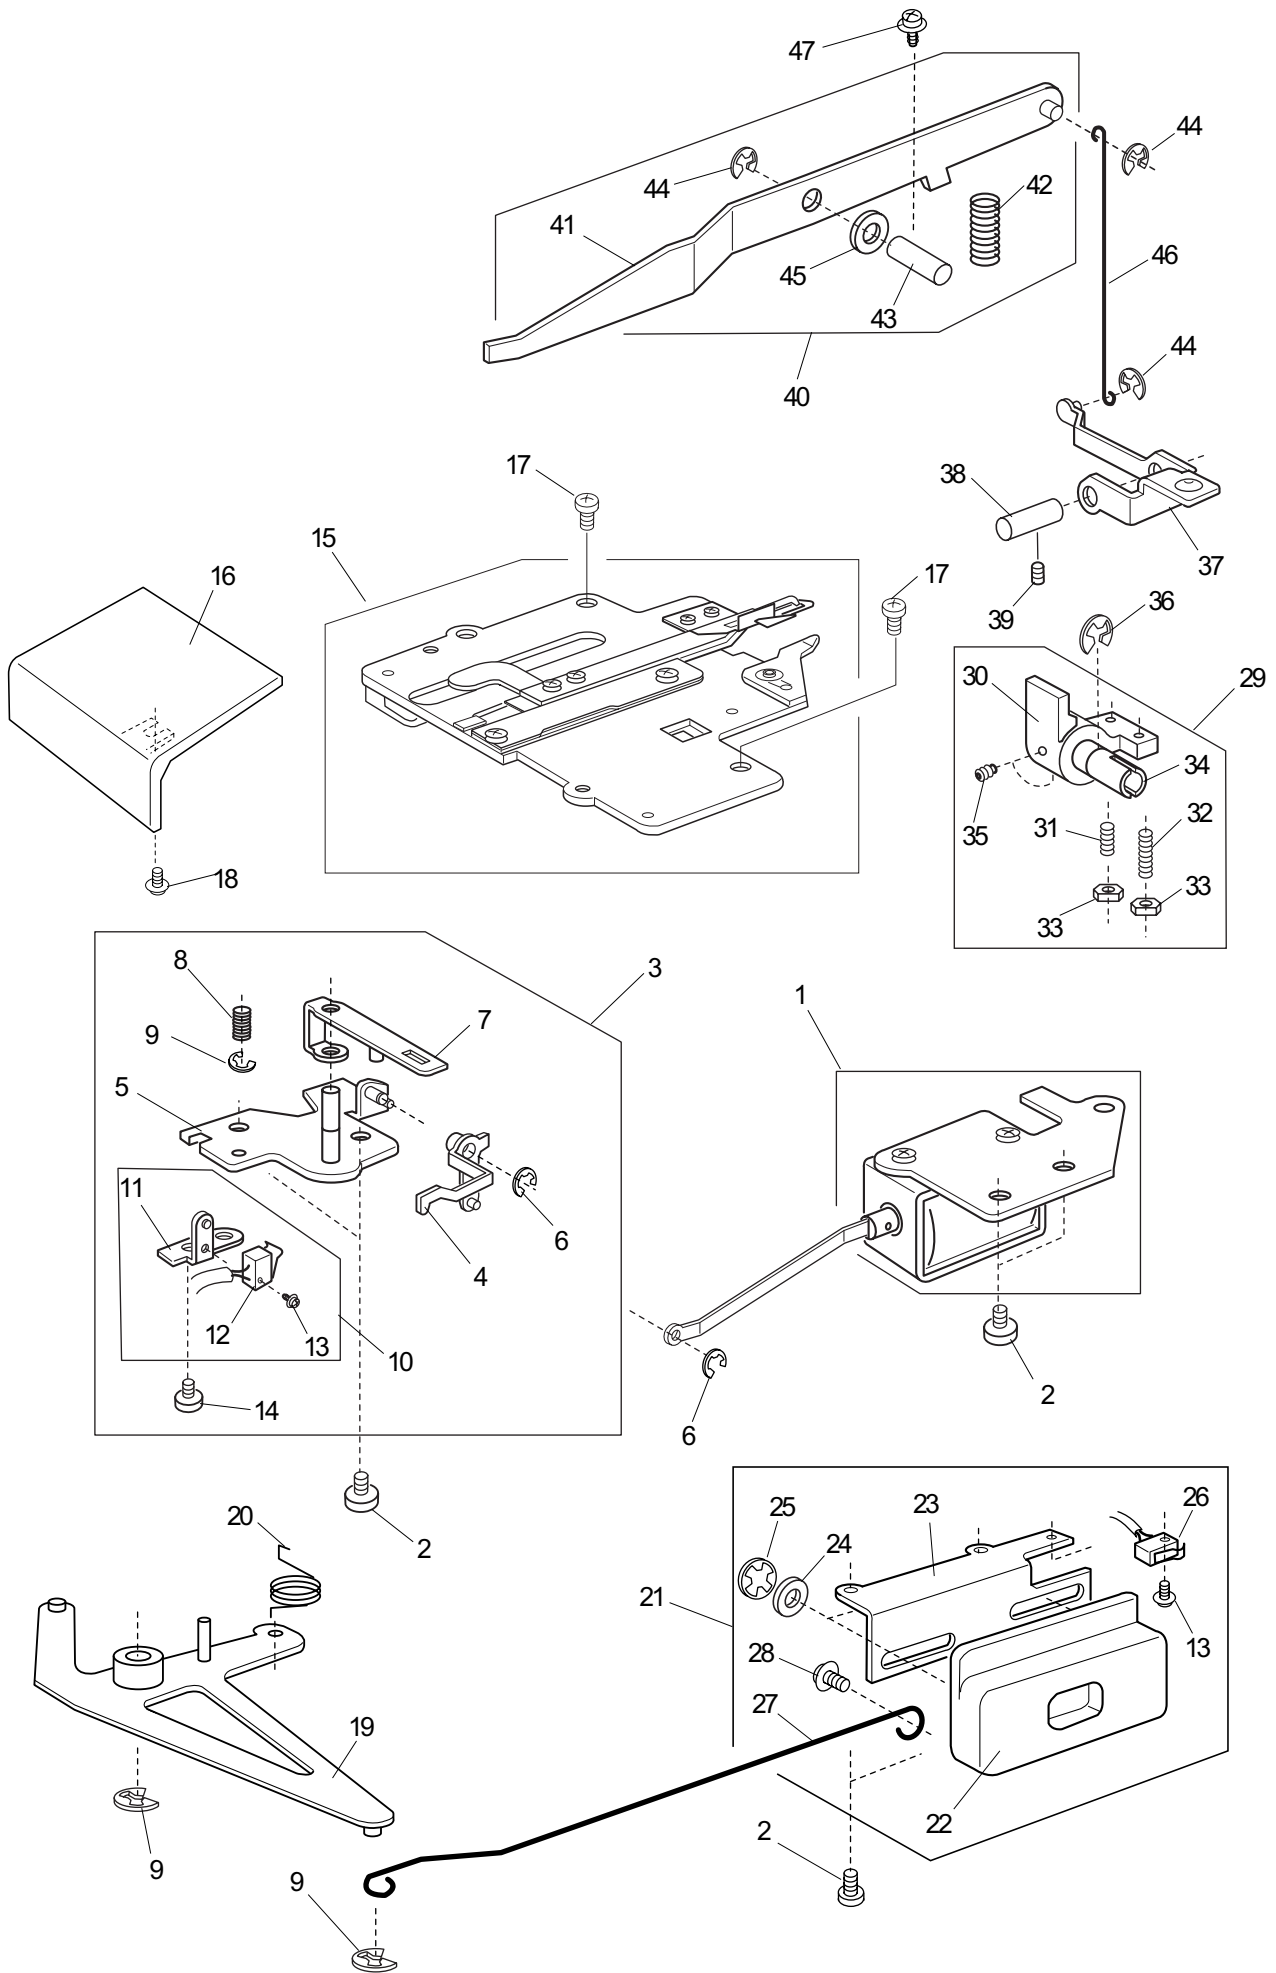

Ref.	Part No.	Name
1	846640004	Solenoid unit
2	000081005	Setscrew 4x8
3	846641005	Link unit
4	846139005	Link
5	846147006	Supporter
6	000002105	Snap ring 3
7	846153005	Arm (old type)
	846233000	Arm (new type)
8	846154006	Spring
9	000002507	Snap ring E-4
10	846642006	Sensor unit
11	846158000	Sensor base
12	846513007	Switch unit
13	000115308	Setscrew 2x8
14	000101105	Setscrew 3x4
15	846643007	Auto thread cutter unit (old type)
	846643100	Auto thread cutter unit (new type)
16	846195009	Cover
17	000101404	Setscrew 4x6
18	000115205	Setscrew 4x6
19	846026008	Drop feed lever
20	846214005	Spring
21	846645009	Knob unit
22	846027009	Knob
23	846211002	Knob base
24	000072003	Polished plain washer 5
25	000013903	Snap ring CS-5
26	660518505	Switch unit
27	846028000	Rod
28	000109309	TP screw
29	846646000	Knee lifter unit
30	846167002	Knee lifter
31	000178505	Hexagonal socket screw
32	000179104	Hexagonal socket screw
33	000061412	Hexagonal nut 5-3-8
34	846166001	Knee lifter shaft
35	000111706	Hexagonal socket screw 5x8
36	000002208	Snap ring 9
37	846168003	Knee lifter lever
38	846169004	Knee lifter shaft
39	000111201	Hexagonal socket screw (4X4)
40	846647001	Knee lifter lever unit
41	846171009	Knee lifter lever
42	846173001	Spring
43	846172000	Knee lifter shaft
44	000001609	Snap ring 5
45	000070609	Washer
46	846170008	Rod
47	000115700	TP screw 4x10