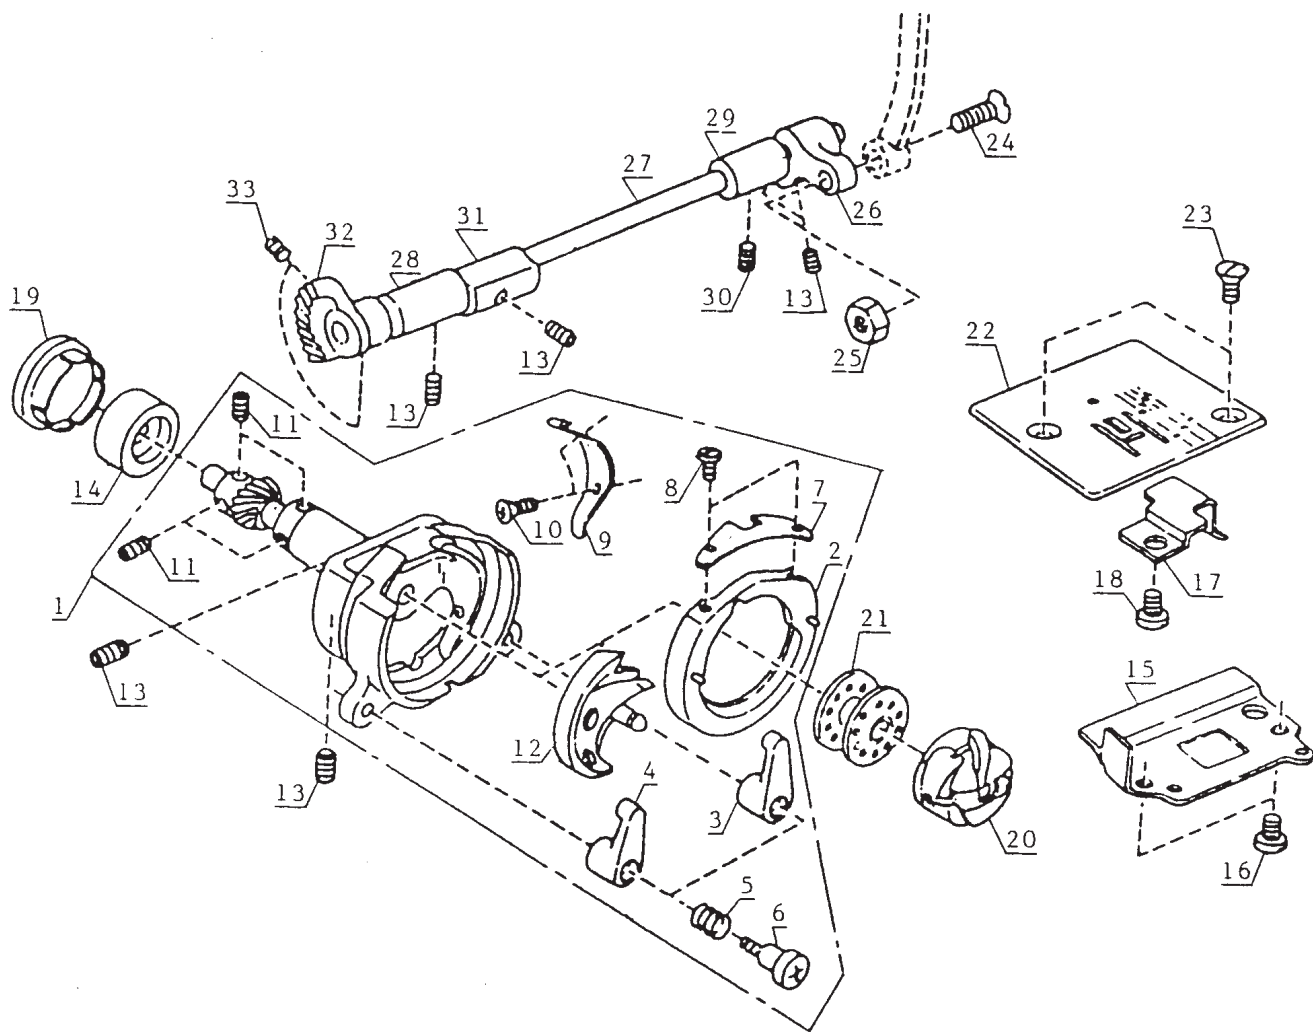

Ref. No.	Part No.	Name
1	640603104	Shuttle body unit
2	553168006	Ring
3	605065006	Clasp
4	605062 6007	Clasp
5	532184003	Spring
6	673290003	Hinge screw
7	601801000	Spring
8	102100000	Set screw
9	670286007	Spring
10	102202003	Set screw
11	553245008	Hexagon socket screw
12	532096007	Shuttle hook
13	000111304	Hexagon socket screw
14	640018003	Bushing
15	730109004	Cover
16	000101208	Set screw
17	730107002	Cover
18	000101404	Set screw
19	626045407	Cap
20	647515006	Bobbin case
21	102261000	Bobbin
22	730027007	Needle plate
23	681009101	Set screw
24	761161000	Taper screw
25	102129005	Nut
26	640010005	Lower shaft crank
27	640011006	Lower shaft
28	640037008	Bushing
29	640038009	Bushing
30	000111304	Hexagon socket screw
31	647043008	Feed lifting cam
32	730038001	Lower shaft gear
33	000110107	Hexagon socket screw