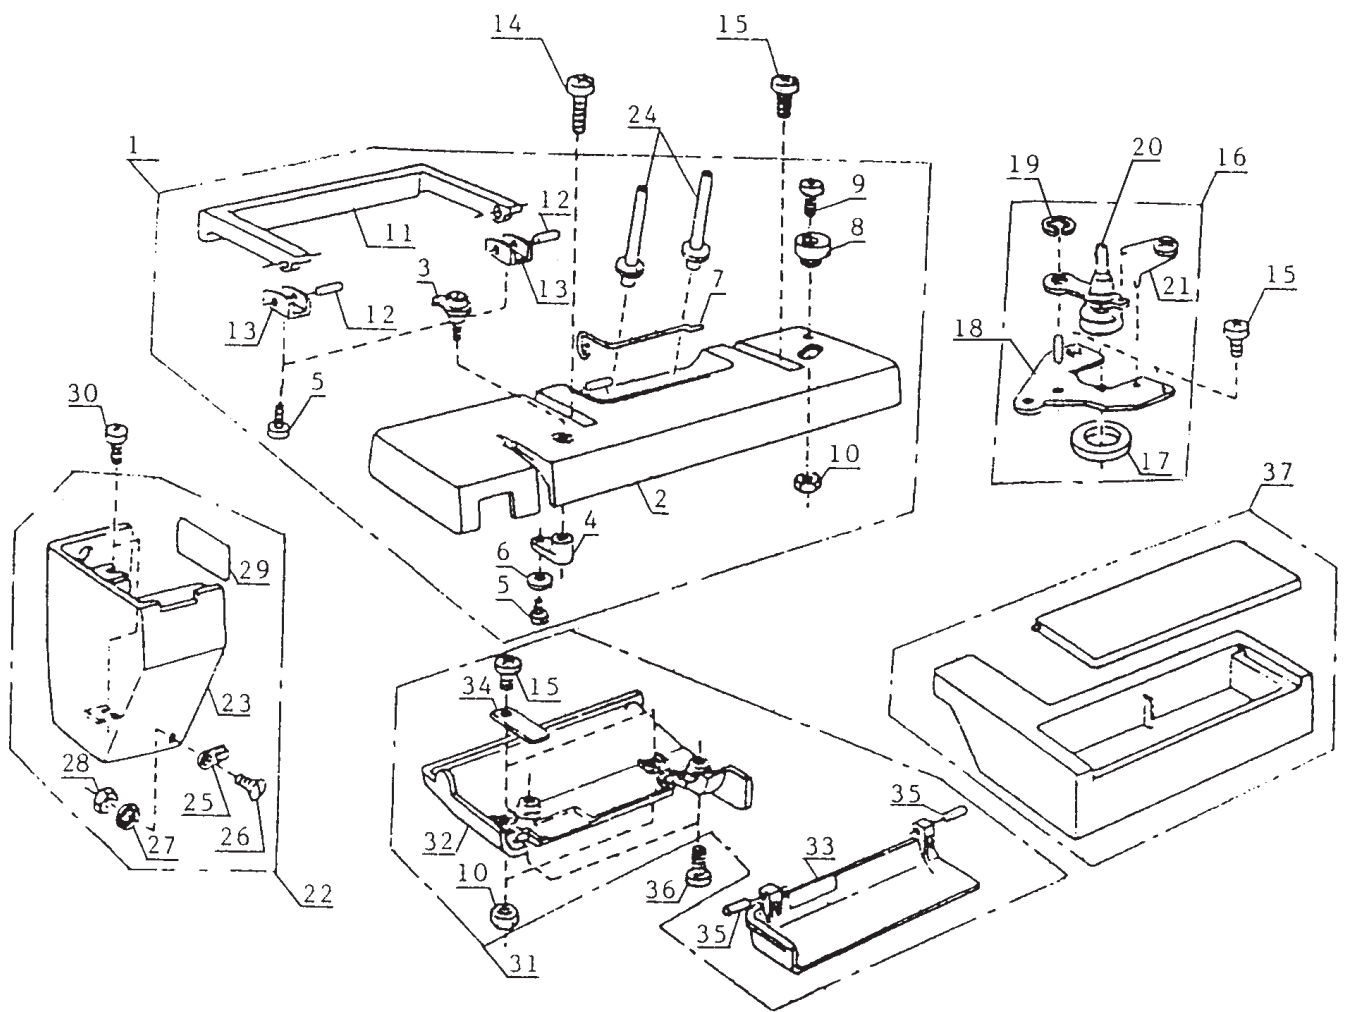

PARTS LIST

MODELE 1004
1002

Ref. No.	Part No.	Name
1	730603841	Top cover unit (1004)
	730603803	Top cover unit (1002)
2	730012135	Top cover (1004)
	730012124	Top cover (1002)
3	730501000	Thread guide plate unit
4	822021009	Thread guide supporter
5	000107204	Set screw
6	000070104	Washer
7	730013000	Thread guide bar
8	674064009	Bobbin winder stopper
9	000104119	Set screw
10	000061205	Nut
11	730014403	Handle
12	730015002	Pin
13	730016003	Handle fixing plate
14	000104108	Set screw
15	000101404	Set screw
16	730604004	Bobbin winder unit
17	365076007	Bobbin winder ring
18	730018108	Bobbin winder base
19	000002806	Snap ring
20	730502104	Bobbin winder unit (with rubber ring)
21	730019006	Spring
22	730605809	Face plate unit
23	730020206	Face plate
24	730802303	Spool pin
25	350088006	Thread guide
26	671019000	Set screw
27	000006006	Washer
28	553143005	Nut
29	366076000	Sticker
30	000115607	Set screw
31	730601609	Bed cover unit
32	730004400	Bed cover
33	730005308	Hook cover
34	730006000	Spring
35	000021409	Spring pin
36	000101703	Set screw
37	730506201	Extension table unit

Ref. No.	Part No.	Name
1	730618414	Cam block unit (1002)
2	000101404	Set screw
3	000002105	Snap ring
4	730609009	Feed regulator unit
5	648010009	Set screw
6	000160102	Nut
7	730110204	Cap
8	000000309	Snap ring
9	802097004	Hexagon socket screw
10	670100006	Spring
11	730041007	Hook
12	730610368	Stitch length dial unit
13	000081119	Set screw
14	730052001	Supporter plate
15	730053002	Spring
16	000106203	Set screw
17	730152208	Indicator frame
18	602009003	Washer
19	000107905	Set screw
20	730614018	Zigzag width dial unit (1004)
	730621179	Zigzag width dial unit (1002)
21	730156006	Stitch length dial
22	730615857	Pattern selector dial (1004)
23	000002105	Snap ring
24	730092003	Spring (1004)
25	735077007	Spring
26	730613419	Cam block unit (1004)