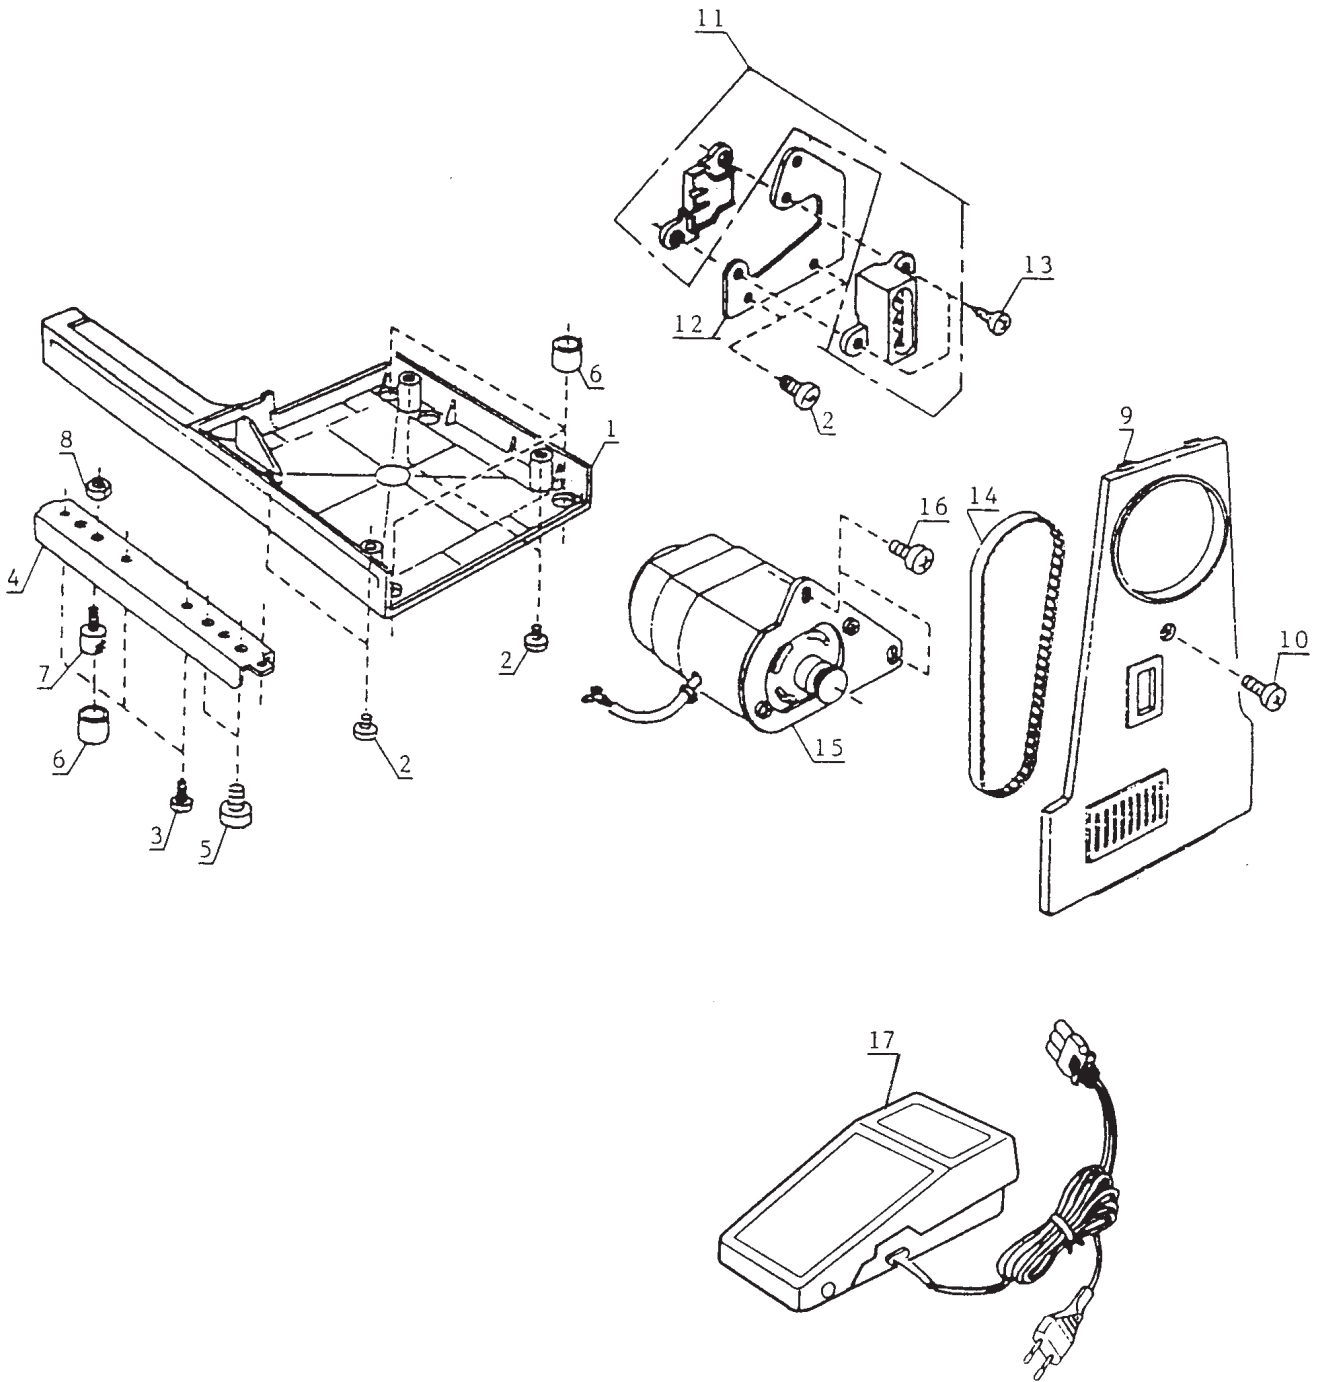

Ref. No.	Part No.	Name
1	730010605	Base
2	000081005	Set screw
3	000107204	Set screw
4	730008002	Sole
5	000066808	Set screw
6	647009002	Cushion
7	647010006	Level adjusting screw
8	000061319	Nut
9	730189008	Belt cover
10	000104119	Set screw
11	730507109	Machine socket unit
12	730100005	Set plate
13	000121400	Set screw
14	624093002	Timing belt
15	023191608	Motor
16	000115504	Set screw
17	042870308	Foot control