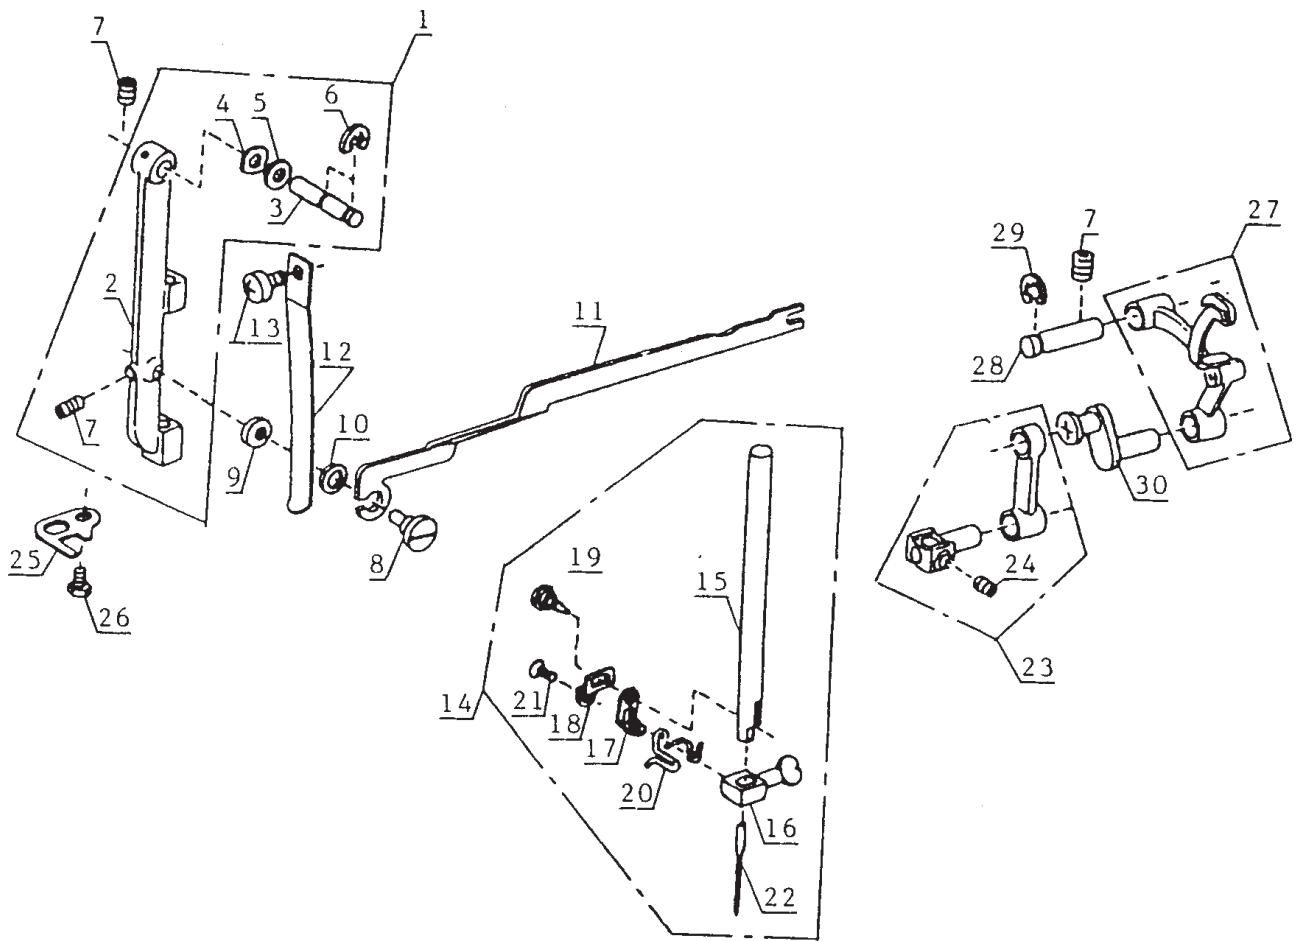

Ref. No.	Part No.	Name
1	730606006	Needle bar supporter unit
2	647130003	Needle bar supporter
3	730022002	Pin
4	673022002	Washer
5	000070609	Washer
6	000002507	Snap ring
7	000111304	Hexagon socket screw
8	678084007	Eccentric pin
9	670258000	Washer
10	678044005	Washer
11	730023003	Zigzag rod
12	730024004	Spring
13	000101404	Set screw
14	730503013	Needle bar unit
15	553085019	Needle bar
16	801506008	Needle clamp unit
17	730025005	Needle guide plate
18	732105006	Needle clamp holder
19	802108009	Hinge screw
20	680043012	Needle bar thread guide
21	670047004	Set screw
22	102408089	Needle, HA-1, size 14
23	680504005	Needle bar connecting stud unit
24	000111201	Hexagon socket screw
25	680036001	Stopper
26	000066303	Bolt
27	625506006	Thread take up lever unit
28	647040005	Pin
29	000002806	Snap ring
30	730509008	Needle bar crank pin unit