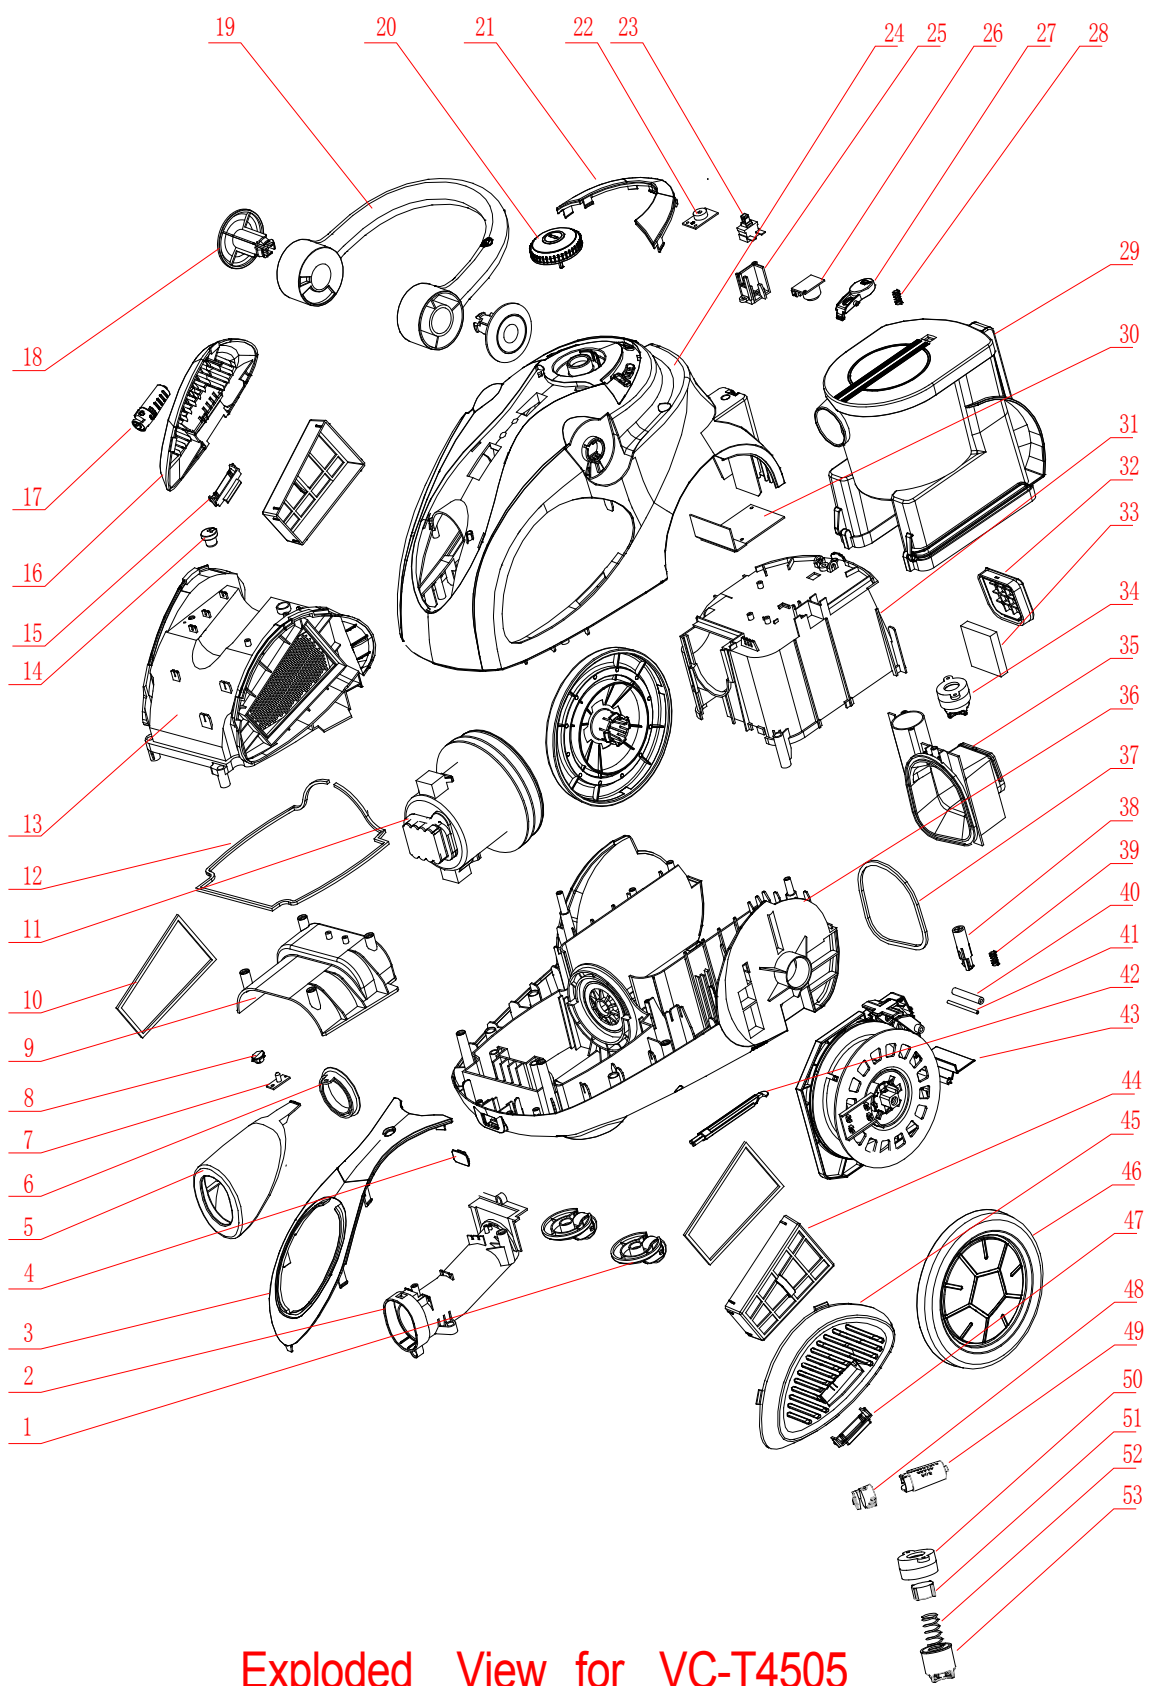

ASPIRATEUR SANS SAC MODELE : T4505

158 ANS DE SAVOIR-FAIRE

CARACTERISTIQUES

Puissance 2450 W
Puissance d'aspiration
450W

- 6 niveaux d'aspiration
- Capacité du bac: 2,2 L
- Control électronique de la vitesse
- Longueur du cordon 5m
- Filtre HEPA
- Nettoyage facile du bac à poussières
- Tube métallique télescopique
- Position parking
- Poignée de transport

INFORMATION PRATIQUE

- Code EAN : 692 4796 301629

SINGER

Exploded View for VC-T4505

VC-T4505E Part List

No.		Part Name
1	T4505-1	Petite roue avant
2	T4505-2	Section aspiration
3	T4505-3	Carter avant
4	T4505-4	Electrical outlet panel
5	T4505-5	Main suction
6	T4505-6	Main suction-Airproof
7	T4505-7	Indicator light circuitry board
8	T4505-8	Press sensor panel
9	T4505-9	Motor inside cover
10	T4505-10	Hepa-out airproof
11	T4505-11	Motor assemble
12	T4505-12	Motor cover airproof
13	T4505-13	Motor cover
14	T4505-14	Rubber stuff
15	T4505-15	Out wind board lock-R
16	T4505-16	Out wind board-R
17	T4505-17	Air fresh box assemble
18	T4505-18	Handle limit patch
19	T4505-19	Handle
20	T4505-20	Switch knob
21	T4505-21	Indicaiton panel
22	T4505-22	Speed board
23	T4505-23	Switch
24	T4505-24	Top cover
25	T4505-25	Switch seat
26	T4505-26	Press sensor circuitry board
27	T4505-27	Dust lock button
28	T4505-28	Dust lock button spring
29	T4505-29	Dust assemble
30	T4505-30	Main circuitry board
31	T4505-31	Suffer board
32	T4505-32	Enter pipe airproof
33	T4505-33	Enter sponge filt
34	T4505-34	Protect assemble
35	T4505-35	Motor enter pipe
36	T4505-36	Base body
37	T4505-37	Motor enter pipe airproof
38	T4505-38	Cord rewinder button
39	T4505-39	Cord rewinder button spring
40	T4505-40	Out axes series
41	T4505-41	Out axes
42	T4505-42	Hepa brush
43	T4505-43	Cord rewinder assemble
44	T4505-44	Hepa assemble
45	T4505-45	Out wind board-L
46	T4505-46	Big Wheel