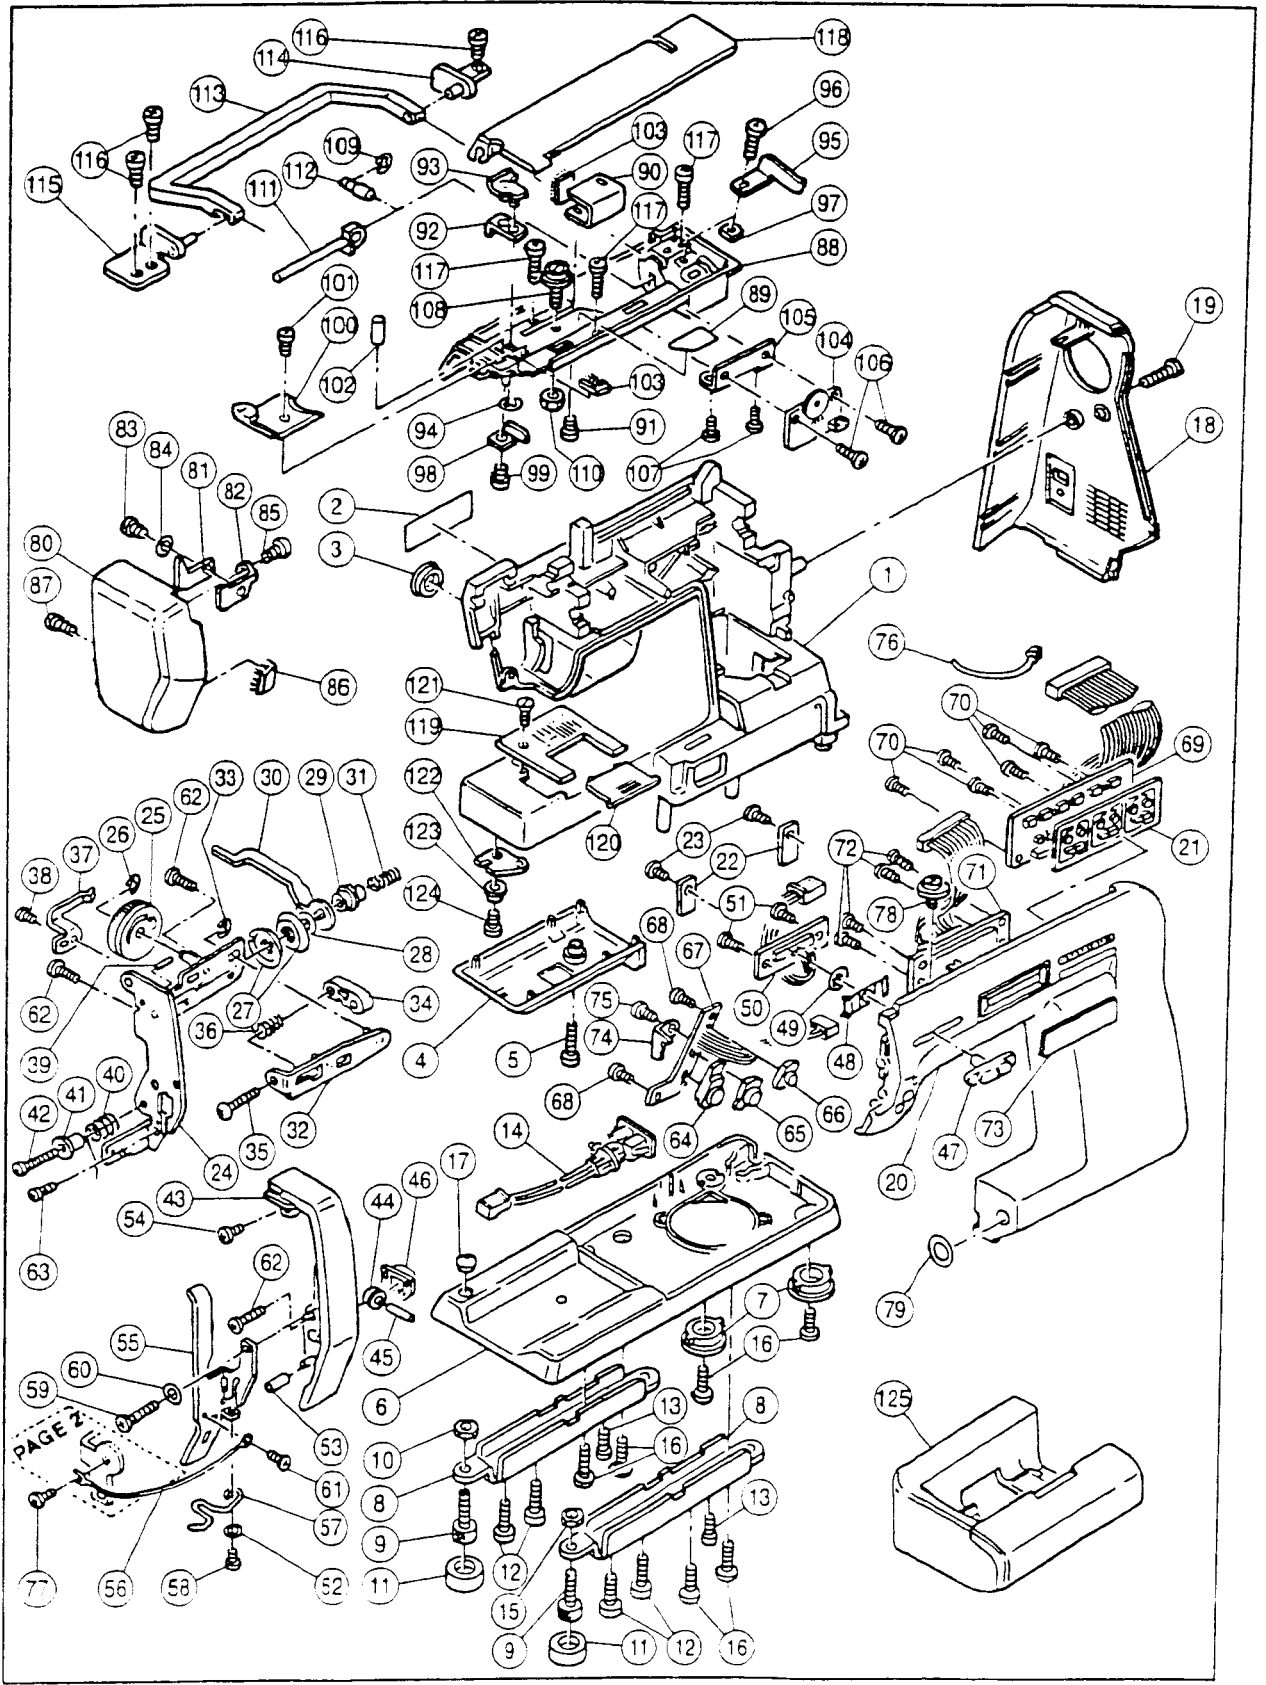

**SINGER**  
**3400**

PAGE 2

RefN.	Part No.	Name of Part	RefN.	Part No.	Name of Part
1	HP30900	Arm/Bed	63	HP30271	Set Screw
2	HP31227-10	Electrical Rating Label	64	HP30941	Start Stop Switch Key-top
3	HP30911	Arm Cap	65	HP30942	Reverse Key-top
4	HP30902	Bed Cap	66	HP30943	Needle Up-down Key-top
5	HP31831	Set Screw	67	HP31200	Switches Assy.
#	HP31228	Base Assy.(Incl.6-15)	68	HP30271	Set Screw
6	HP31215	Base	69	HP31201	Switches Assy.
7	HP30906	Rubber Foot (A)	70	HP30271	Set Screw
8	HP30905	Base Supporting Plate	71	HP31927	L.C.D.Board Assy.
9	HP30908	Rubber Foot Adjusting Screw	72	HP31936	Set Screw
10	HP91648	Nut	73	HP31203	Display Panel
11	HP30907	Rubber Foot (B)	74	HP30947	Switch Assy. Supporting Plate
12	HP30123	Set Screw	75	HP30271	Set Screw
13	HP11167	Set Screw	76	HP11380	Cord Band
14	HP31229	Socket Assy.	77	HP 2890	Set Screw
15	HP 2654	Nut	78	HP31581	Set Screw
16	HP31291	Set Screw	79	HP31835	Guide Plate for Stitch Balance
17	HP91365-2	Cap	#	HP30950-2	Face Plate Assy.(Incl.80-86)
18	HP31218	Side Cover	80	HP30951-2	Face Plate
19	HP90810	Set Screw	#	HP30955	Thread Cutter Assy.(Incl.81-84)
#	HP31924	Front Cover Assy.(Incl.20-76)	81	HP30953	Thread Cutter
20	HP31925	Front Cover	82	HP30954	Cutter Supporting Plate
21	HP31188	Key Top	83	HP11697-B	Set Screw
22	HP30040	Presser Foot Lifter Fulcrum Shaft Holder	84	HP31578	Washer
23	HP30271	Set Screw	85	HP30271	Set Screw
#	HP30925-2	Thread Tension Regulator(Incl.24-39)	86	HP30659	Thread Guide Brush
24	HP30927	Thread Tension Base	87	HP90810	Set Screw
25	HP30926-2	Thread Tension Dial	#	HP31204-2	Unit Cover Assy.(Incl.88-115)
26	HP 7492	Snap Ring	88	HP30981-4	Unit Cover
27	HP30928	Thread Tension Disc	89	HP30984-2	Thread Guide Sticker
28	HP30044	Washer	90	HP30982	Thread Guide (A)
29	HP30154	Tension Collar	91	HP30271	Set Screw
30	HP30929	Thread Tension Releasing Plate	92	HP30985	Thread Guide (B)-1
31	HP30931	Thread Tension Spring	93	HP30986	Thread Guide (B)-2
32	HP30930	Thread Tension Plate	94	HP12149	Snap Ring
33	HP 7221	Snap Ring	95	HP30993	Bobbin Winder Limiting Plate
34	HP30813	Thread Regulator Arm	96	HP11167-B	Set Screw
35	HP12645-B	Set Screw	97	HP30300	Nut
36	HP30814	Spring for Thread Tension Plate	98	HP30990	Thread Guide (C)
37	HP30933	Thread Tension Dial Spring	99	HP30271	Set Screw
38	HP11697-B	Set Screw	100	HP30991	Thread Guide Cover
39	HP30261-1	Spring Pin	101	HP31244	Set Screw
40	HP30936	Thread Check Spring	102	HP30261-1	Spring Pin
41	HP30821	Thread Check Spring Sleeve	103	HP31008	Thread Guide Brush
42	HP11431	Set Screw	104	HP31205	Contrast Control Board Assy.
43	HP30922	Thread Take Up Lever Cover	105	HP31206	Contrast Control Bracket
44	HP30817	Thread Guide Roller	106	HP11697	Set Screw
45	HP30934	Thread Guide Roller Shaft	107	HP30271	Set Screw
46	HP31257	Thread Guide Roller Cover	108	HP30995	Bobbin Winder Disc
47	HP31187	Speed Control Button	109	HP60018	Snap Ring
48	HP31209	Spring for Speed Control Button	110	HP 2654	Nut
49	HP12768	Push Nut	111	HP31000	Spool Stand
50	HP31199	Speed Control Lever Assy.	112	HP31001	Spool Stand Shaft
51	HP30271	Set Screw	113	HP31002	Handle
52	HP31578	Washer	114	HP31003	Handle Hinge (R)
53	HP30935	Thread Guide Spring Cushion	115	HP31004	Handle Hinge (L)
54	HP 2890	Set Screw	116	HP90810	Set Screw
55	HP30937	Threading Guide Plate	117	HP11984-B	Set Screw
56	HPLD105	Cord for Static Electricity	118	HP30999-3	Flap
57	HP30939	Thread Guide	119	HP30129-2	Needle Plate Assy.(Incl.120)
58	HP11697-B	Set Screw	120	HP30196	Bobbin Cover Plate
59	HP30938	Set Screw	121	HP30201	Needle Plate Set Screw
60	HP 3438	Washer	122	HP31019	Nut for Needle Plate
61	HP11697-B	Set Screw	123	HP30024	Collar
62	HP30123	Set Screw	124	HP91773	Set Screw
			125	HP31090	Extension Table Assy.