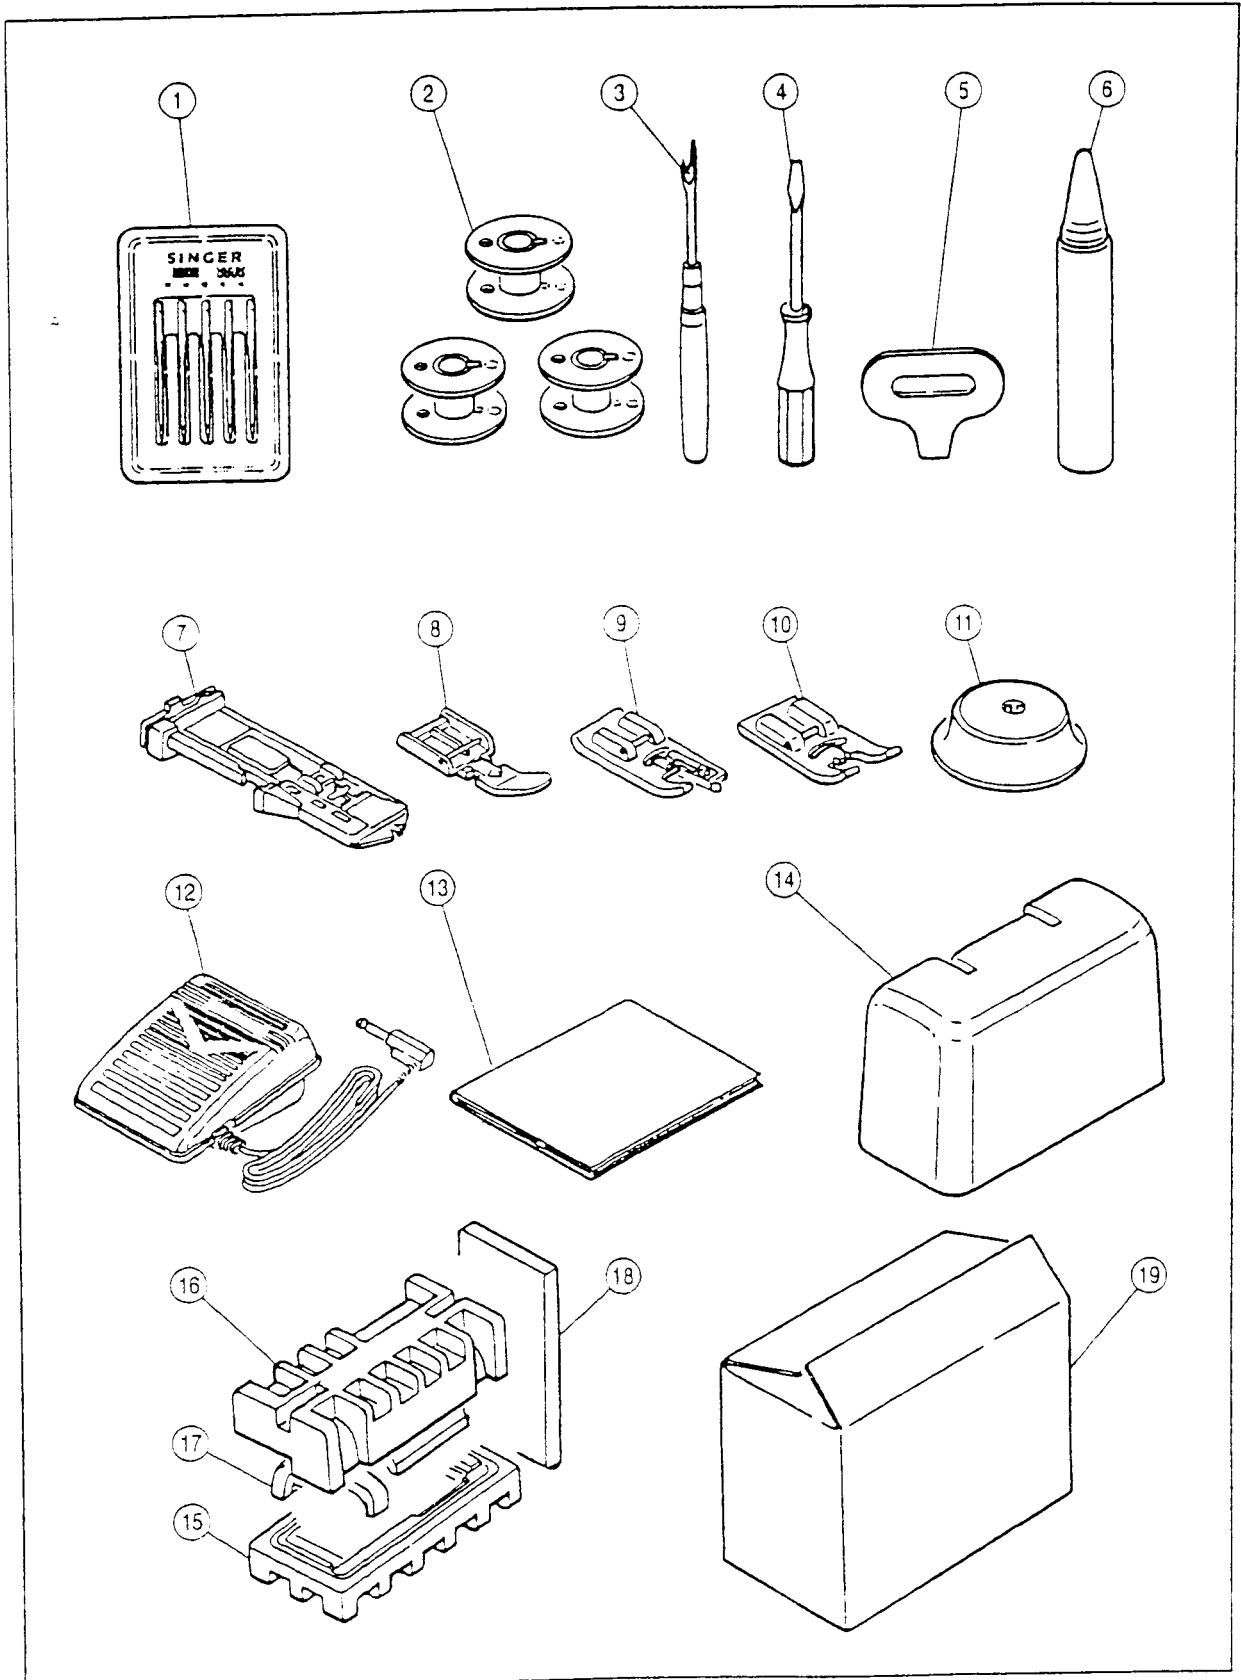

RefN.	Part No.	Name of Part
1	HP91782	Needle Set
2	HP30222	Bobbin
3	HP 2024	Seam Ripper
4	HP 2001 -T	Screw Driver (S)
5	HP31089	Screw Driver (L)
6	HP13298	Oiler W/Oil
7	HP31093	Buttonhole Foot
8	HP90867	Zipper Foot
9	HP30244	Overcasting Foot
10	HP30217	Satin Stitch Foot
11	HP30074	Thread Cap
12	HP31098-2	Foot Controller
13	HP31926	Instruction Manual(English/ German./Italian.)
14	HP31095	Dust Cover
15	HP31096-1	Styroform
16	HP31096-2	Styroform
17	HP31096-3	Styroform
18	HP31414	Styroform
19	HP31226-3	Carton Box