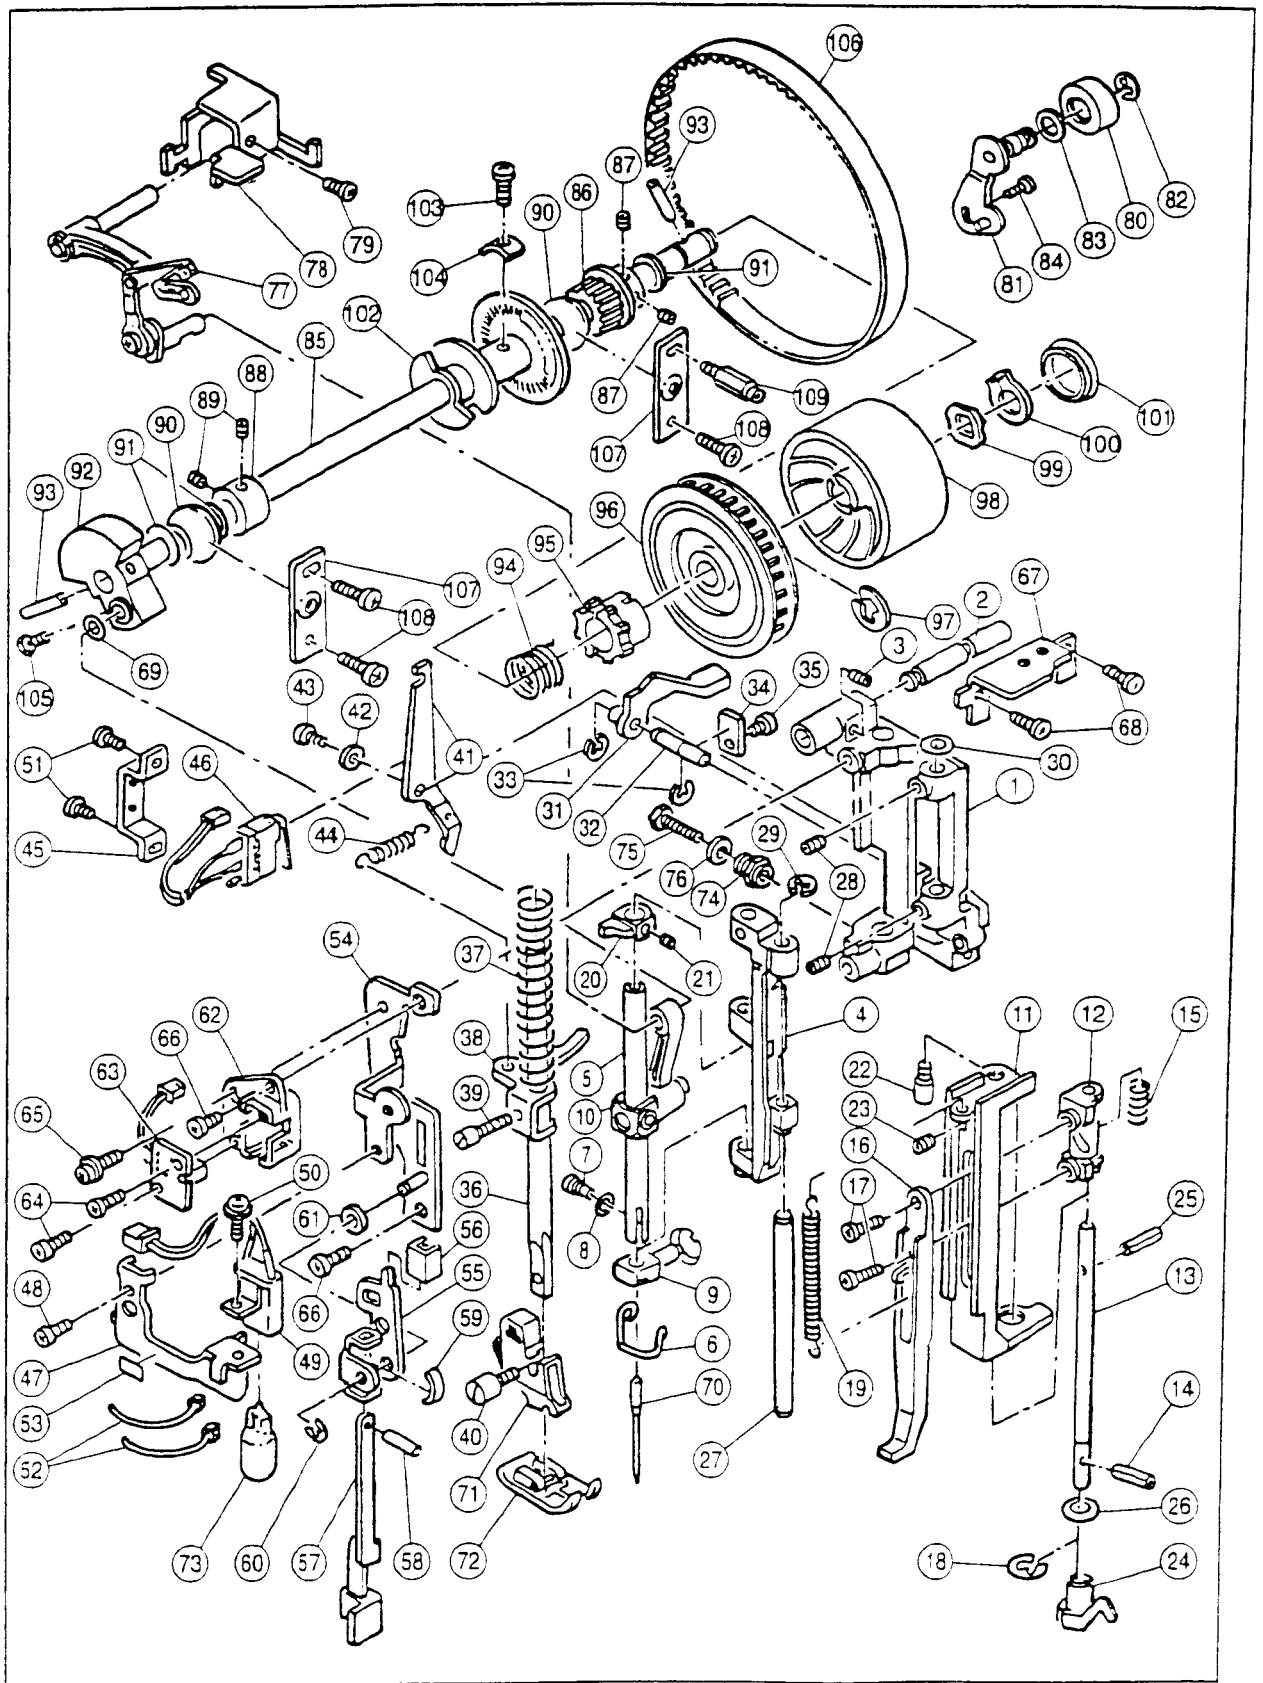

**SINGER**  
**3400**

PAGE 2

RefN.	Part No.	Name of Part	RefN.	Part No.	Name of Part
1	HP30900	Arm/Bed	63	HP30271	Set Screw
2	HP31227-10	Electrical Rating Label	64	HP30941	Start Stop Switch Key-top
3	HP30911	Arm Cap	65	HP30942	Reverse Key-top
4	HP30902	Bed Cap	66	HP30943	Needle Up-down Key-top
5	HP31831	Set Screw	67	HP31200	Switches Assy.
#	HP31228	Base Assy.(Incl.6-15)	68	HP30271	Set Screw
6	HP31215	Base	69	HP31201	Switches Assy.
7	HP30906	Rubber Foot (A)	70	HP30271	Set Screw
8	HP30905	Base Supporting Plate	71	HP31927	L.C.D.Board Assy.
9	HP30908	Rubber Foot Adjusting Screw	72	HP31936	Set Screw
10	HP91648	Nut	73	HP31203	Display Panel
11	HP30907	Rubber Foot (B)	74	HP30947	Switch Assy. Supporting Plate
12	HP30123	Set Screw	75	HP30271	Set Screw
13	HP11167	Set Screw	76	HP11380	Cord Band
14	HP31229	Socket Assy.	77	HP 2890	Set Screw
15	HP 2654	Nut	78	HP31581	Set Screw
16	HP31291	Set Screw	79	HP31835	Guide Plate for Stitch Balance
17	HP91365-2	Cap	#	HP30950-2	Face Plate Assy.(Incl.80-86)
18	HP31218	Side Cover	80	HP30951-2	Face Plate
19	HP90810	Set Screw	#	HP30955	Thread Cutter Assy.(Incl.81-84)
#	HP31924	Front Cover Assy.(Incl.20-76)	81	HP30953	Thread Cutter
20	HP31925	Front Cover	82	HP30954	Cutter Supporting Plate
21	HP31188	Key Top	83	HP11697-B	Set Screw
22	HP30040	Presser Foot Lifter Fulcrum Shaft Holder	84	HP31578	Washer
23	HP30271	Set Screw	85	HP30271	Set Screw
#	HP30925-2	Thread Tension Regulator(Incl.24-39)	86	HP30659	Thread Guide Brush
24	HP30927	Thread Tension Base	87	HP90810	Set Screw
25	HP30926-2	Thread Tension Dial	#	HP31204-2	Unit Cover Assy.(Incl.88-115)
26	HP 7492	Snap Ring	88	HP30981-4	Unit Cover
27	HP30928	Thread Tension Disc	89	HP30984-2	Thread Guide Sticker
28	HP30044	Washer	90	HP30982	Thread Guide (A)
29	HP30154	Tension Collar	91	HP30271	Set Screw
30	HP30929	Thread Tension Releasing Plate	92	HP30985	Thread Guide (B)-1
31	HP30931	Thread Tension Spring	93	HP30986	Thread Guide (B)-2
32	HP30930	Thread Tension Plate	94	HP12149	Snap Ring
33	HP 7221	Snap Ring	95	HP30993	Bobbin Winder Limiting Plate
34	HP30813	Thread Regulator Arm	96	HP11167-B	Set Screw
35	HP12645-B	Set Screw	97	HP30300	Nut
36	HP30814	Spring for Thread Tension Plate	98	HP30990	Thread Guide (C)
37	HP30933	Thread Tension Dial Spring	99	HP30271	Set Screw
38	HP11697-B	Set Screw	100	HP30991	Thread Guide Cover
39	HP30261-1	Spring Pin	101	HP31244	Set Screw
40	HP30936	Thread Check Spring	102	HP30261-1	Spring Pin
41	HP30821	Thread Check Spring Sleeve	103	HP31008	Thread Guide Brush
42	HP11431	Set Screw	104	HP31205	Contrast Control Board Assy.
43	HP30922	Thread Take Up Lever Cover	105	HP31206	Contrast Control Bracket
44	HP30817	Thread Guide Roller	106	HP11697	Set Screw
45	HP30934	Thread Guide Roller Shaft	107	HP30271	Set Screw
46	HP31257	Thread Guide Roller Cover	108	HP30995	Bobbin Winder Disc
47	HP31187	Speed Control Button	109	HP60018	Snap Ring
48	HP31209	Spring for Speed Control Button	110	HP 2654	Nut
49	HP12768	Push Nut	111	HP31000	Spool Stand
50	HP31199	Speed Control Lever Assy.	112	HP31001	Spool Stand Shaft
51	HP30271	Set Screw	113	HP31002	Handle
52	HP31578	Washer	114	HP31003	Handle Hinge (R)
53	HP30935	Thread Guide Spring Cushion	115	HP31004	Handle Hinge (L)
54	HP 2890	Set Screw	116	HP90810	Set Screw
55	HP30937	Threading Guide Plate	117	HP11984-B	Set Screw
56	HPLD105	Cord for Static Electricity	118	HP30999-3	Flap
57	HP30939	Thread Guide	119	HP30129-2	Needle Plate Assy.(Incl.120)
58	HP11697-B	Set Screw	120	HP30196	Bobbin Cover Plate
59	HP30938	Set Screw	121	HP30201	Needle Plate Set Screw
60	HP 3438	Washer	122	HP31019	Nut for Needle Plate
61	HP11697-B	Set Screw	123	HP30024	Collar
62	HP30123	Set Screw	124	HP91773	Set Screw
			125	HP31090	Extension Table Assy.