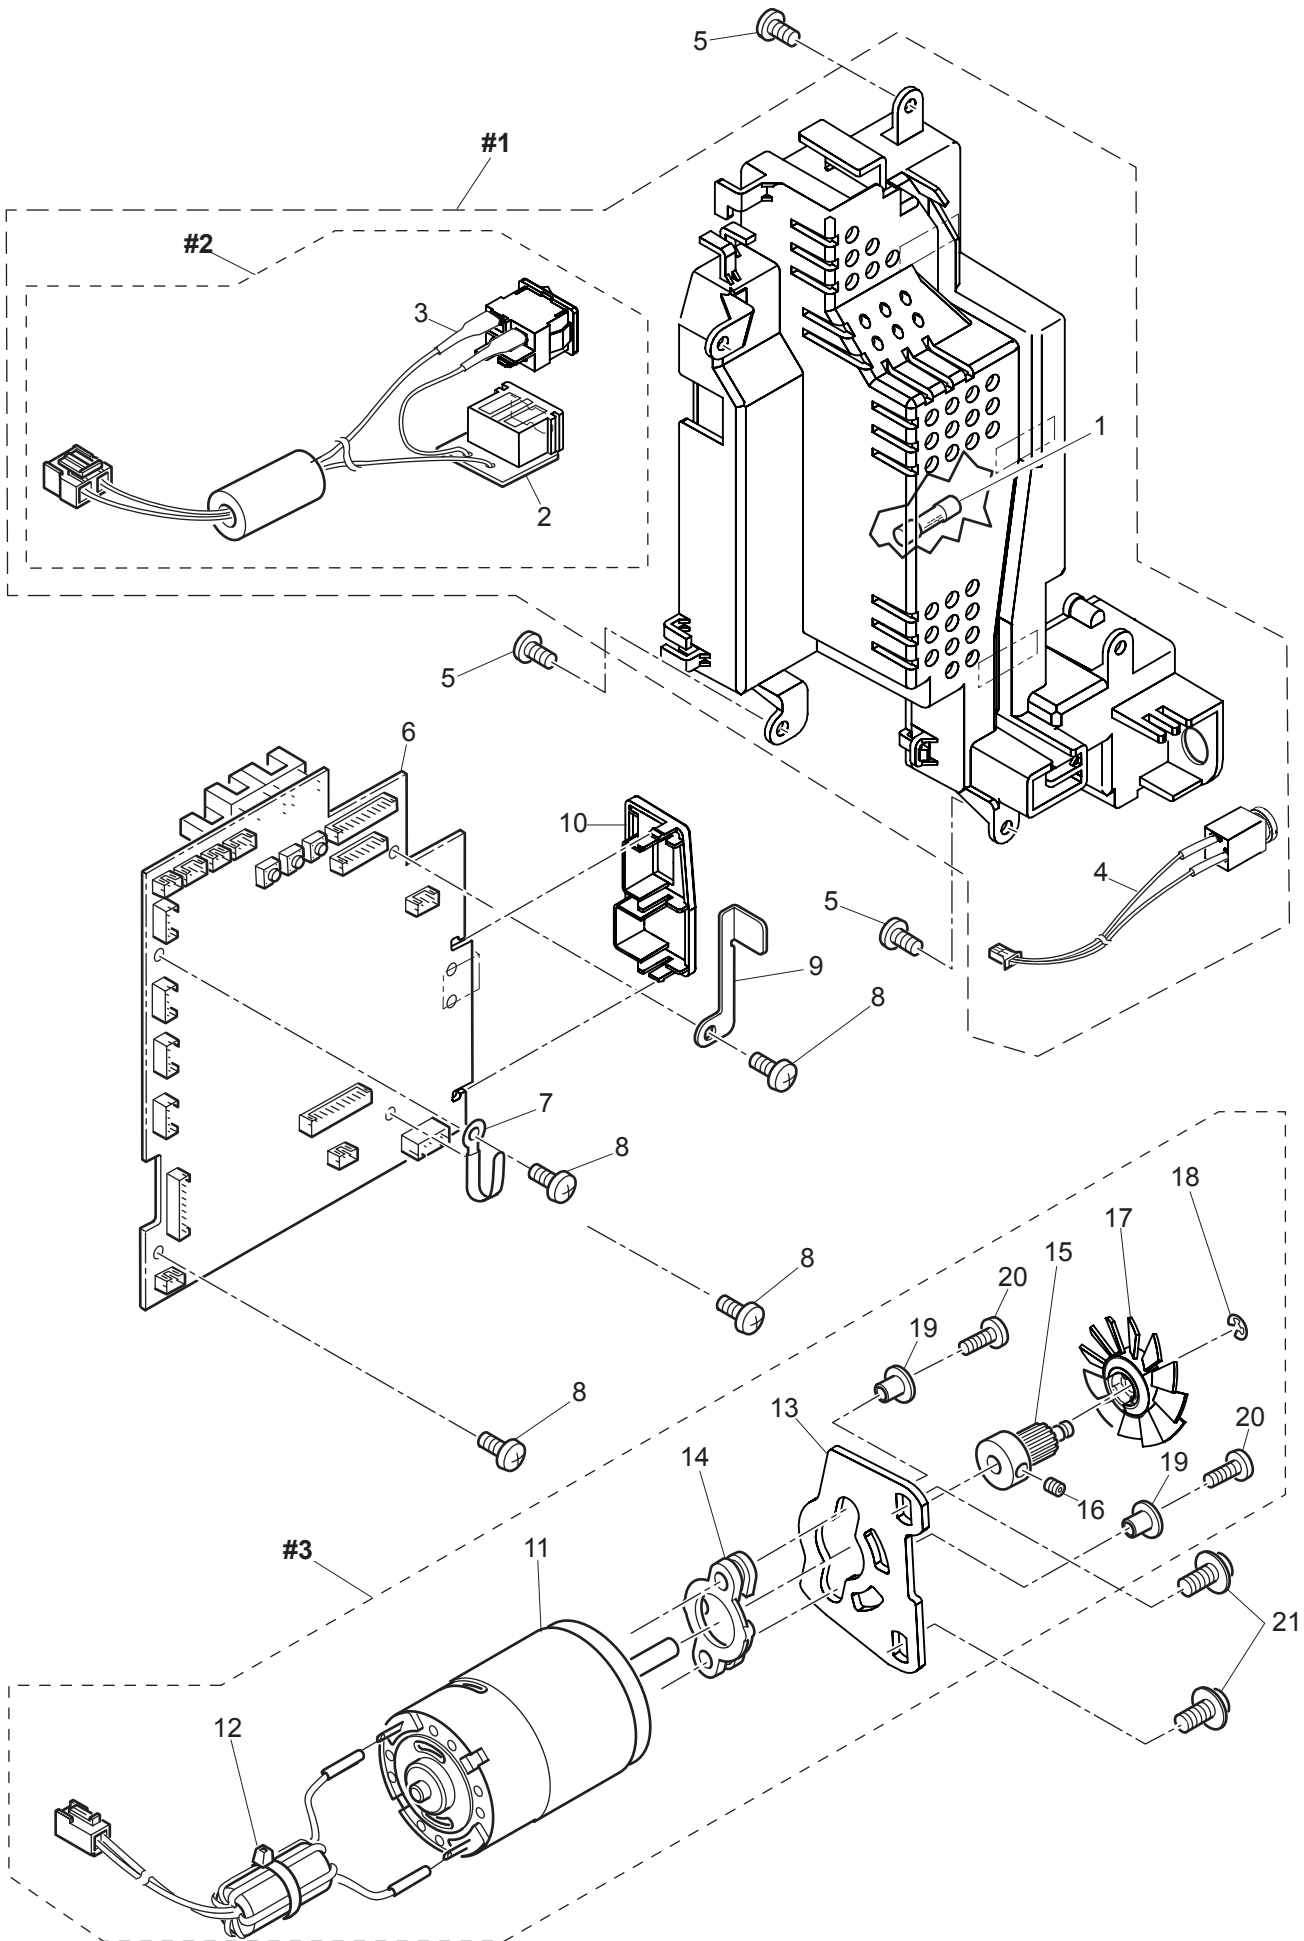

C

No.	Part No.	Description
#1	68002763	Bobbin Winder Assy.
#2	68002764	Thread Tension Cover Assy.
#3	68002847	Unit Cover Assy.
21	68002696	Rubber Ring
28	68001355	Bobbin Winder Switch Assy.

D

No.	Part No.	Description
#1	68002772	Thread Tension Regulator Unit
3	68001586	Thread Tension Disc
15	416395901	Tension Release Pulse Motor
27	416396101	Thread Check Spring
32	68001656	Thread Sensor Board Assy.

F

No.	Part No.	Description
#1	68001341	Belt Tension Assy.
1	68002605	Upper Shaft Assy.
6	68001199	Upper Shaft Timing Pulley
7	416400401	Spring Pin
8	68001234	STS Slit
9	68001326	Spring Pin
10	68001328	Clutch Change Collar
11	68001331	Clutch Change Spring
12	68001333	Belt Wheel
14	416400501	Spring Pin
15	68002805	Hand Wheel
16	416400301	Timing Belt (Upper Shaft)
17	68001340	Timing Belt (Motor)

<u>No.</u>	<u>Part No.</u>	<u>Description</u>
#1	68001499	F Pulse Motor Assy.
#2	68001527	Lower Shaft Assy.
#3	68001659	Bobbin Holder Stopper Assy.

J

<u>No.</u>	<u>Part No.</u>	<u>Description</u>
#1	68001313	Thread Cutter Assy.
10	412423701	Thread Cutter
21	68001411	Thread Cutter Switch Assy.

No.	Part No.	Description
#1	68002816	Z Pulse Motor Assy.
3	68001750	BH Switch Assy.
25	68001764	LED Board Assy. (C)

L

No.	Part No.	Description
#1	68001766	Power Circuit Unit
#2	68001768	Power Socket Assy.
#3	68001785	Motor Assy.
1	68001767	Fuse
6	68002820	C.P.U. Board Assy.
10	68001779	USB Connector Cover