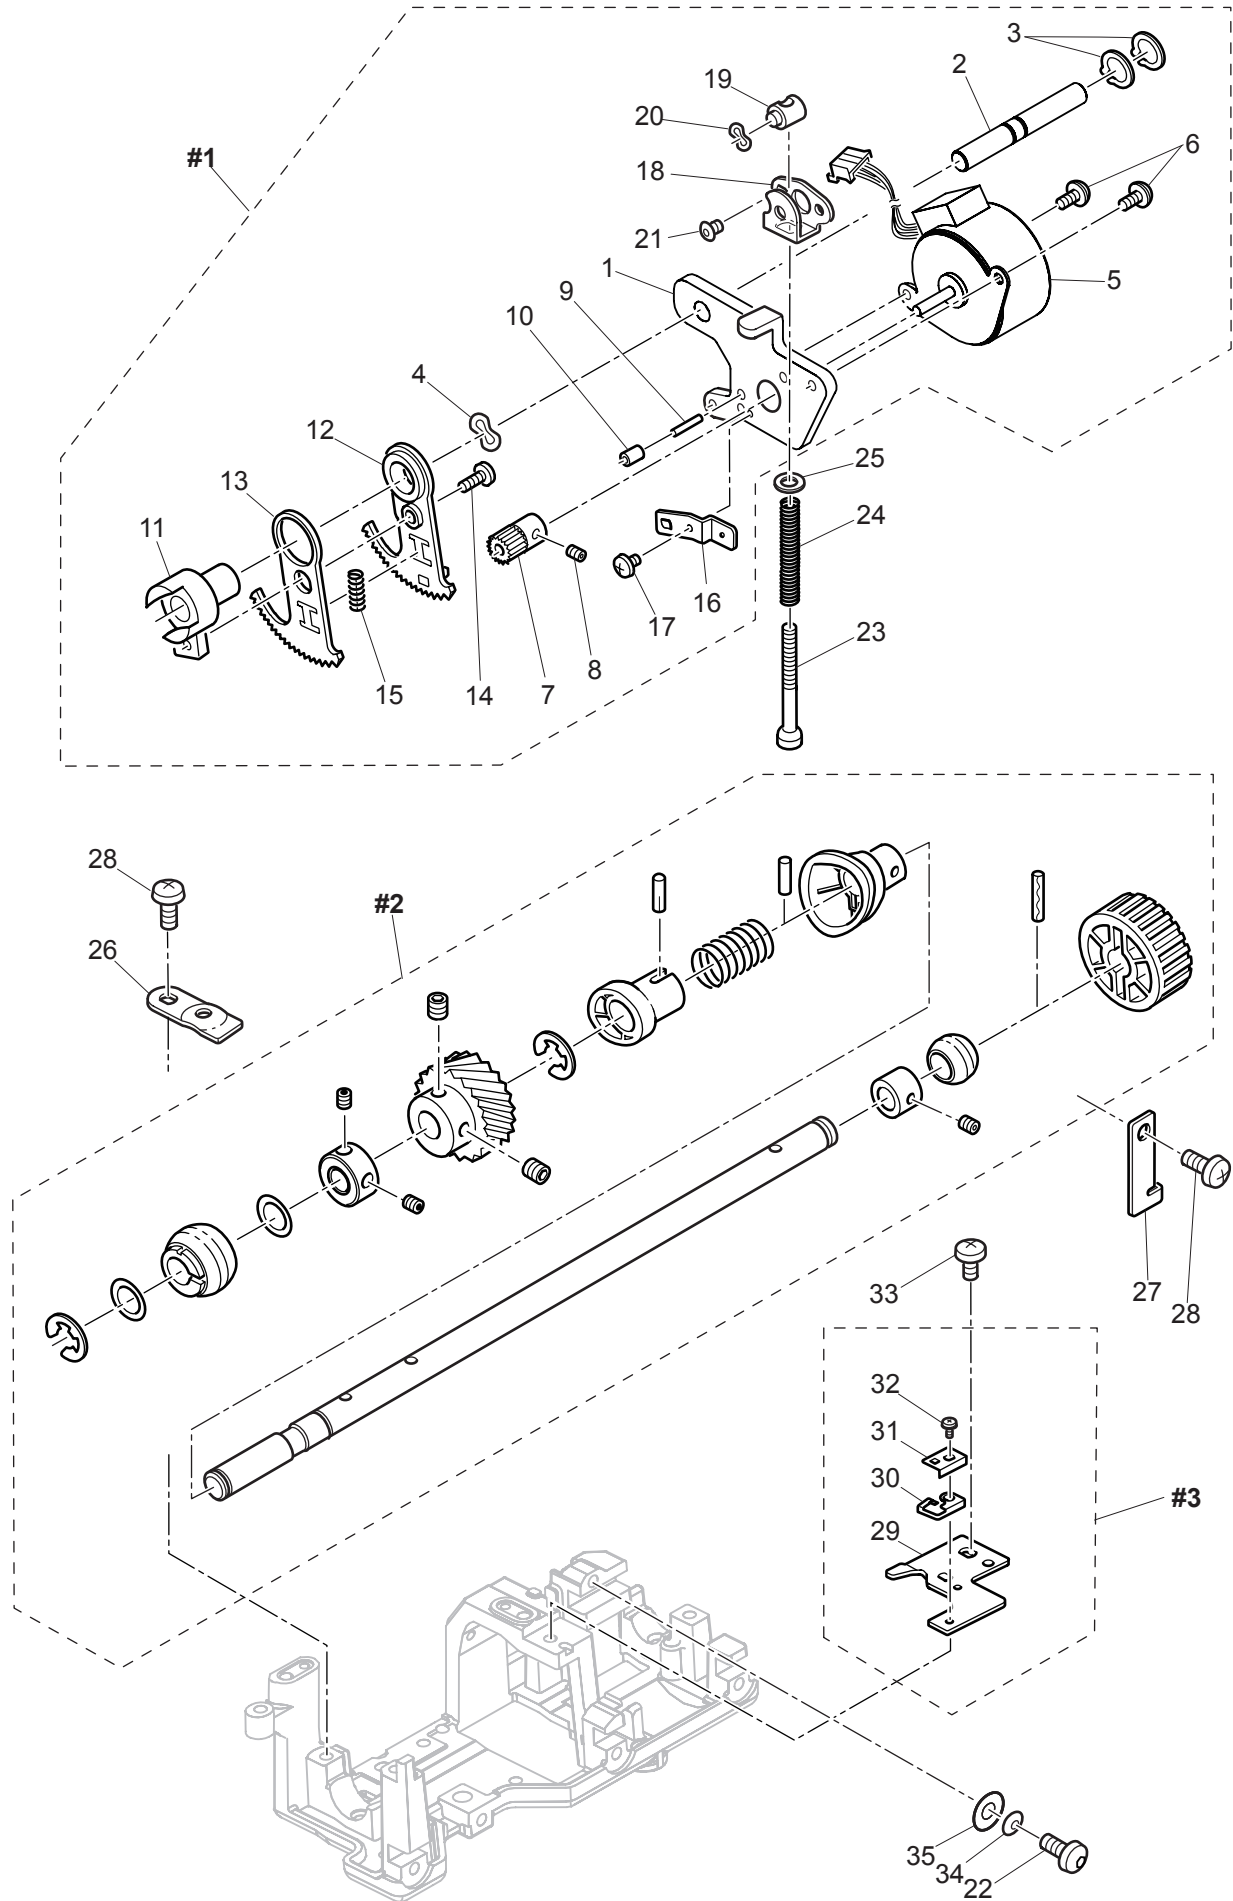

C

No.	Part No.	Description
#1	68002763	Bobbin Winder Assy.
#2	68002764	Thread Tension Cover Assy.
#3	68002847	Unit Cover Assy.
21	68002696	Rubber Ring
28	68001355	Bobbin Winder Switch Assy.

D

No.	Part No.	Description
#1	68002772	Thread Tension Regulator Unit
3	68001586	Thread Tension Disc
15	416395901	Tension Release Pulse Motor
27	416396101	Thread Check Spring
32	68001656	Thread Sensor Board Assy.

E

No.	Part No.	Description
#1	68001661	Needle Bar Guide Assy.
#2	68001686	Needle Bar Assy.
#3	68002776	Z Link Bracket Unit
#4	68002778	Presser Foot Lifter Bracket Unit
#5	68002779	Thread Take-Up Lever Unit
6	68001677	Threader Hook Assy.
16	68002629	Needle Clamp Assy.
17	68002630	Needle Clamp Screw
27	68001706	Needle Bar Clank Rod Assy.
34	68001725	Presser Foot Lifter
35	68001730	Presser Foot Switch Assy.
37	68001733	Presser Bar
38	68002688	Presser Bar Guide Bracket
42	68001737	Presser Bar Bush
44	68002497	Presser Foot Thumb Screw
46	68002781	Presser Foot Holder
47	68002802	Zigzag Foot

F

No.	Part No.	Description
#1	68001341	Belt Tension Assy.
1	68002605	Upper Shaft Assy.
6	68001199	Upper Shaft Timing Pulley
7	416400401	Spring Pin
8	68001234	STS Slit
9	68001326	Spring Pin
10	68001328	Clutch Change Collar
11	68001331	Clutch Change Spring
12	68001333	Belt Wheel
14	416400501	Spring Pin
15	68002805	Hand Wheel
16	416400301	Timing Belt (Upper Shaft)
17	68001340	Timing Belt (Motor)

G

No.	Part No.	Description
#1	68002865	Needle Plate Assy.
#2	68002498	Bobbin Holder Unit
14	68001385	Bobbin Cover Plate
17	68001389	Bobbin

H

No.	Part No.	Description
#1	68001452	Feed Rocking Assy.
#2	68001393	Feed Assy.
#3	68001467	Hook Race Unit