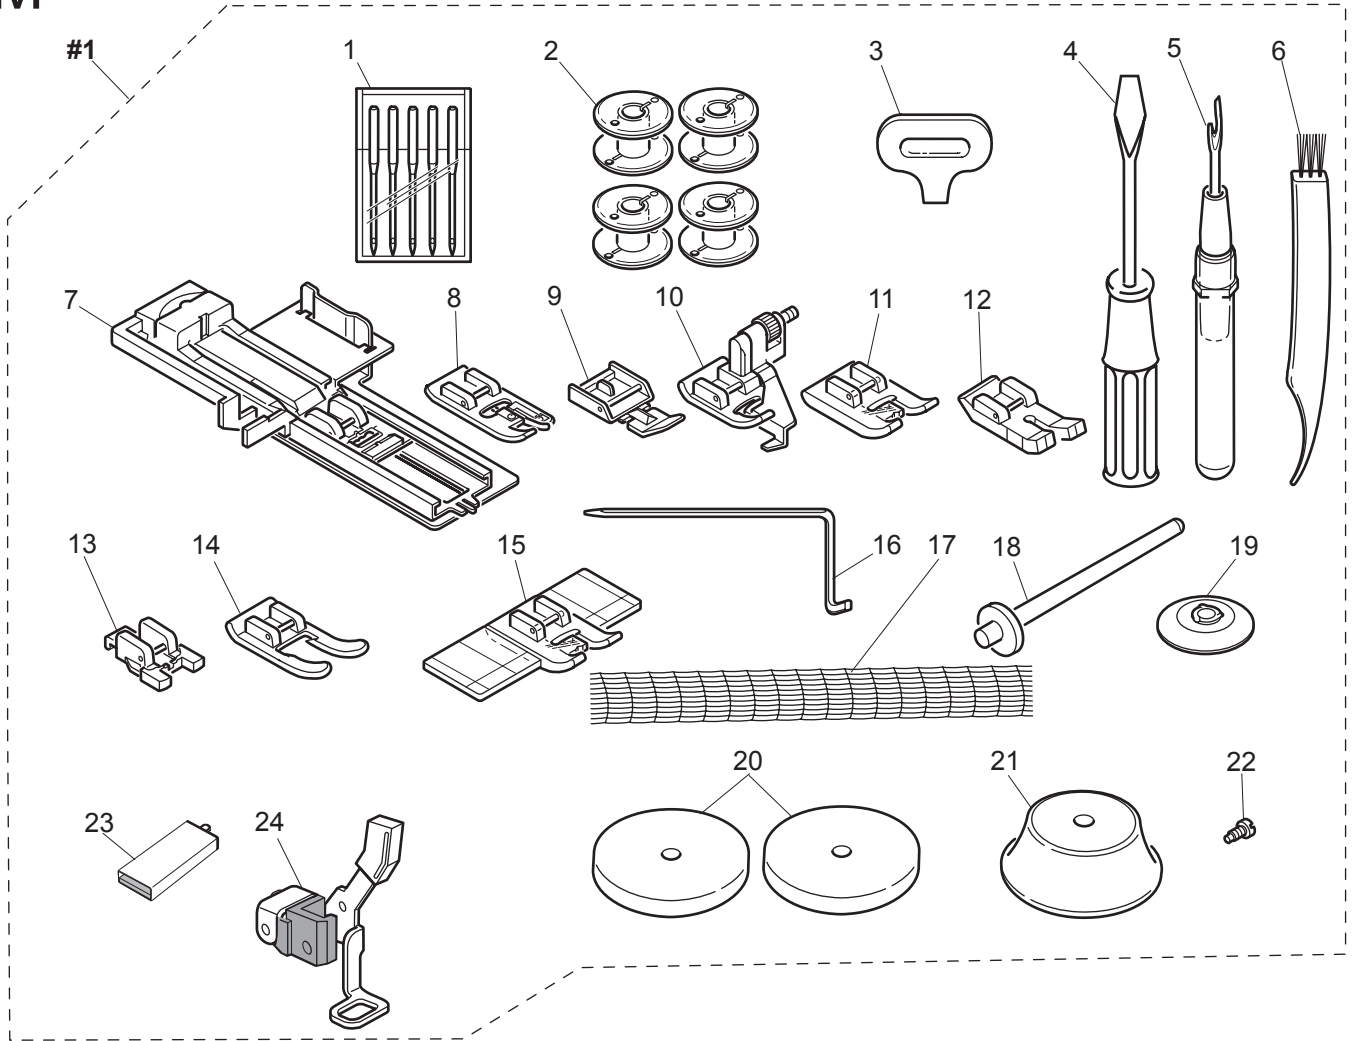

No.	Part No.	Description
#1	68002816	Z Pulse Motor Assy.
3	68001750	BH Switch Assy.
25	68001764	LED Board Assy. (C)

L

No.	Part No.	Description
#1	68001766	Power Circuit Unit
#2	68001768	Power Socket Assy.
#3	68001785	Motor Assy.
1	68001767	Fuse
6	68002820	C.P.U. Board Assy.
10	68001779	USB Connector Cover

L

M

<u>No.</u>	<u>Part No.</u>	<u>Description</u>
#1	68002821	Accessory Kit
1	620098796	Needle Set
2	68001389	Bobbin
3	68001808	Screw Driver for Needle Plate
4	68001823	Screw Driver (Large)
5	68001822	Stitch Ripper
6	68001824	Brush
7	68002822	Buttonhole Foot
8	68002823	Overcasting Foot
9	416713001	Zipper Foot
10	68002824	Blind Stitch Foot
11	416713101	Satin Stitch Foot
12	68002825	Quilting Foot
13	416713201	Button Sewing Foot
14	68002826	Open Toe Foot
15	68002827	Parallel Sewing Foot
16	68002828	Quilting Guide
17	68001826	Spool Net
18	68001820	Spool Stand
19	68001821	Thread Cap (Small)
20	412610701	Felt Washer
21	68001559	Thread Cap
22	68002636	Needle Clamp Screw
23	68002724	USB Memory Stick
24	68002690	Embroidery Foot
27	68002829	Foot Controller
28	412157903	Power Cord (120v)
	412157801	Power Cord (EU)
	412158002	Power Cord (ENG)
29	68002725	Hoop 260*150 (Assy.)
30	68002726	Hoop 100*100 (Assy.)

<u>No.</u>	<u>Part No.</u>	<u>Description</u>
1	68002833	X Base Cover
4	68001842	Rubber Foot Adjuster
5	416786801	Nut
6	68002834	Release Lever
9	68001839	Release Lever Hook
10	68001840	Release Lever Spring
13	68002716	Embroidery Unit Connector Assy.
17	68001845	Board (2) Assy.
19	68001853	Y Carriage Guide Plate
21	68002837	X Top Cover
23	68002838	Y Carriage Cover A
25	68002839	Y Carriage Cover B