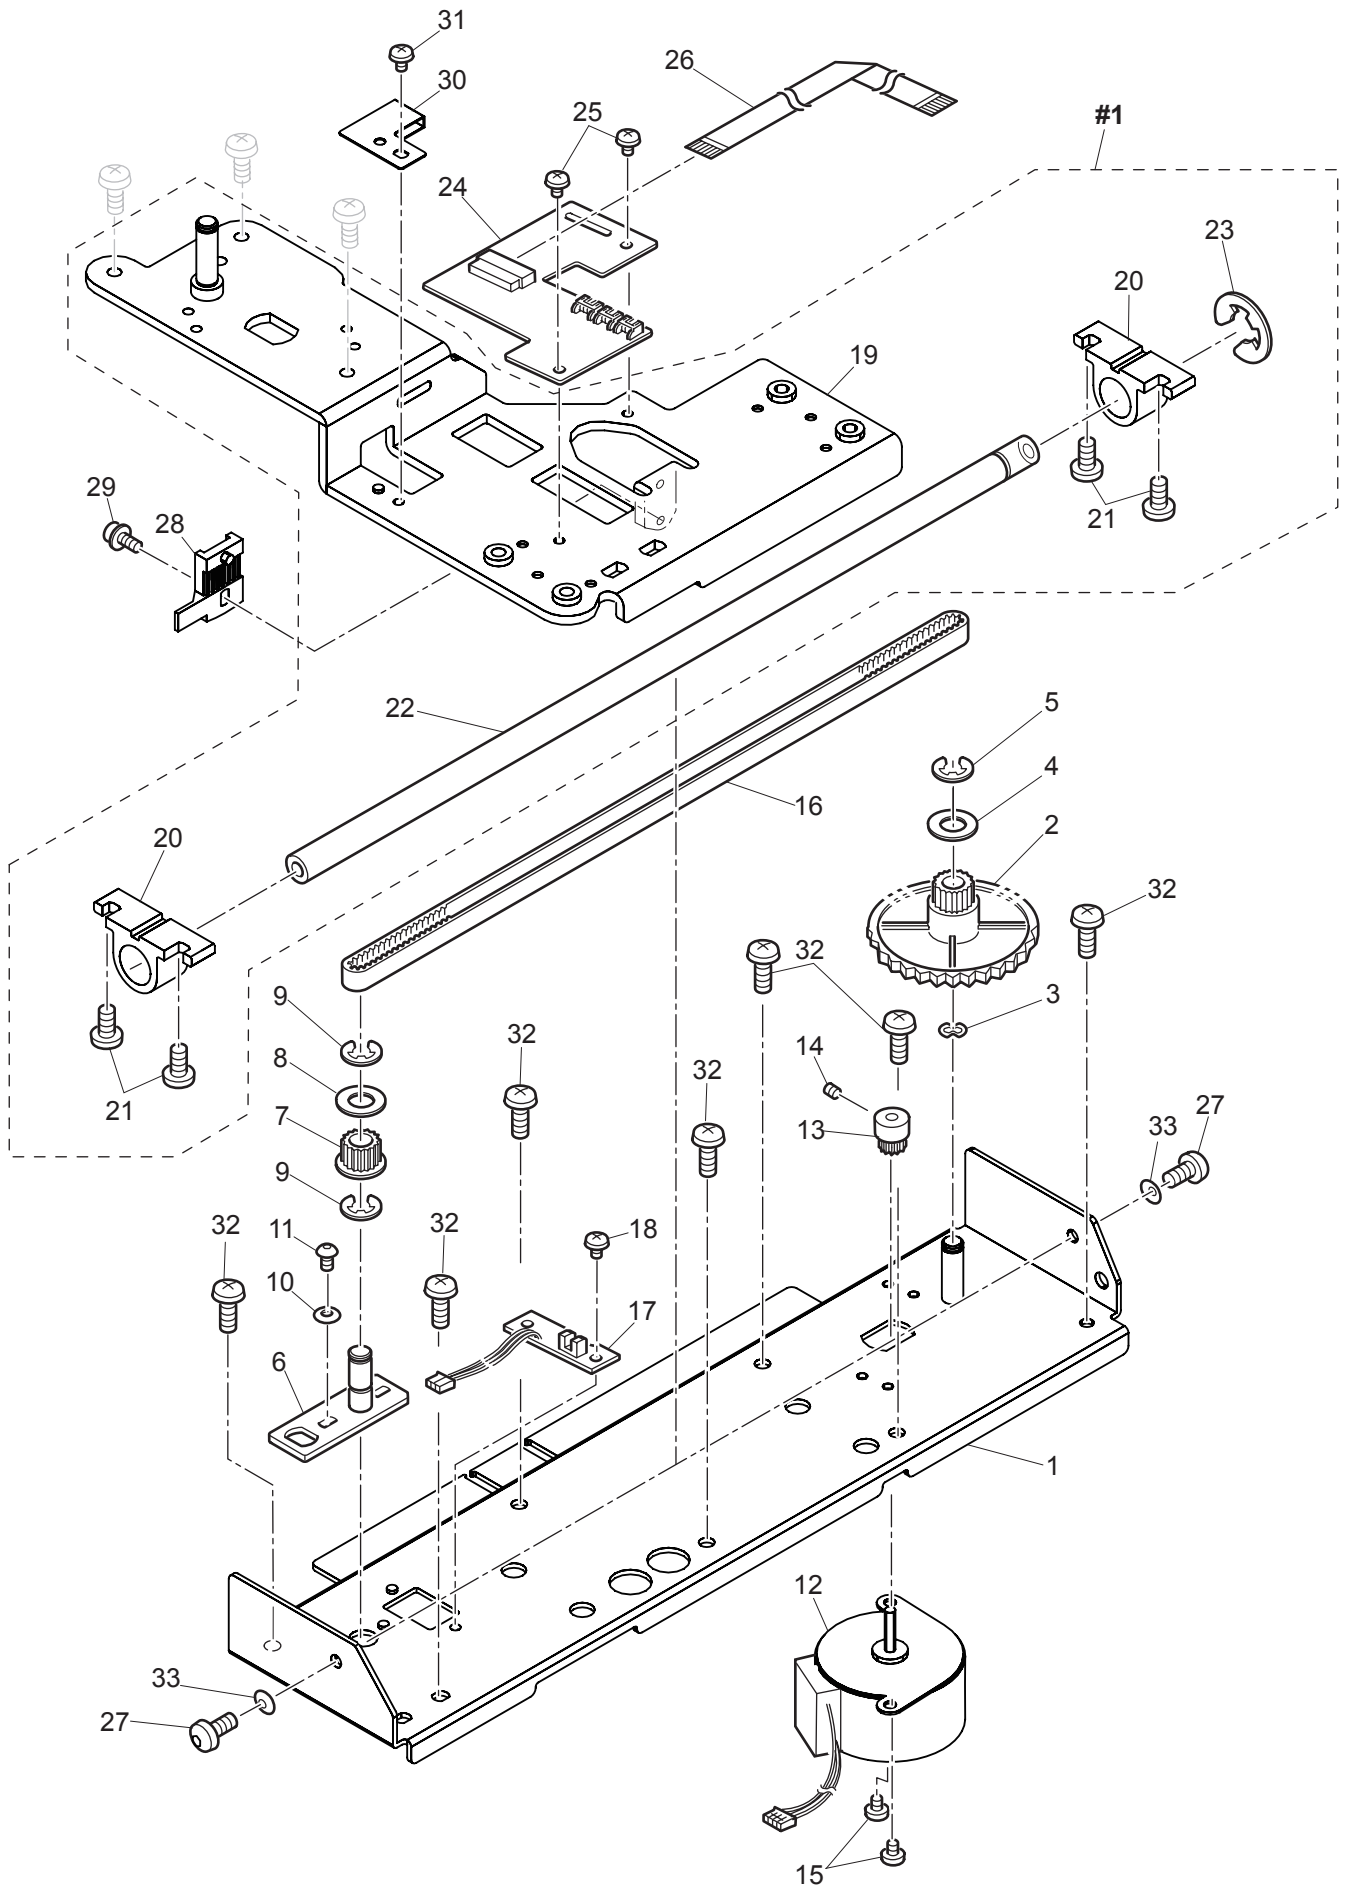

C

No.	Part No.	Description
#1	68002763	Bobbin Winder Assy.
#2	68002764	Thread Tension Cover Assy.
#3	68002847	Unit Cover Assy.
21	68002696	Rubber Ring
28	68001355	Bobbin Winder Switch Assy.

D

No.	Part No.	Description
#1	68002772	Thread Tension Regulator Unit
3	68001586	Thread Tension Disc
15	416395901	Tension Release Pulse Motor
27	416396101	Thread Check Spring
32	68001656	Thread Sensor Board Assy.

L

M

<u>No.</u>	<u>Part No.</u>	<u>Description</u>
#1	68002821	Accessory Kit
1	620098796	Needle Set
2	68001389	Bobbin
3	68001808	Screw Driver for Needle Plate
4	68001823	Screw Driver (Large)
5	68001822	Stitch Ripper
6	68001824	Brush
7	68002822	Buttonhole Foot
8	68002823	Overcasting Foot
9	416713001	Zipper Foot
10	68002824	Blind Stitch Foot
11	416713101	Satin Stitch Foot
12	68002825	Quilting Foot
13	416713201	Button Sewing Foot
14	68002826	Open Toe Foot
15	68002827	Parallel Sewing Foot
16	68002828	Quilting Guide
17	68001826	Spool Net
18	68001820	Spool Stand
19	68001821	Thread Cap (Small)
20	412610701	Felt Washer
21	68001559	Thread Cap
22	68002636	Needle Clamp Screw
23	68002724	USB Memory Stick
24	68002690	Embroidery Foot
27	68002829	Foot Controller
28	412157903	Power Cord (120v)
	412157801	Power Cord (EU)
	412158002	Power Cord (ENG)
29	68002725	Hoop 260*150 (Assy.)
30	68002726	Hoop 100*100 (Assy.)

<u>No.</u>	<u>Part No.</u>	<u>Description</u>
1	68002833	X Base Cover
4	68001842	Rubber Foot Adjuster
5	416786801	Nut
6	68002834	Release Lever
9	68001839	Release Lever Hook
10	68001840	Release Lever Spring
13	68002716	Embroidery Unit Connector Assy.
17	68001845	Board (2) Assy.
19	68001853	Y Carriage Guide Plate
21	68002837	X Top Cover
23	68002838	Y Carriage Cover A
25	68002839	Y Carriage Cover B