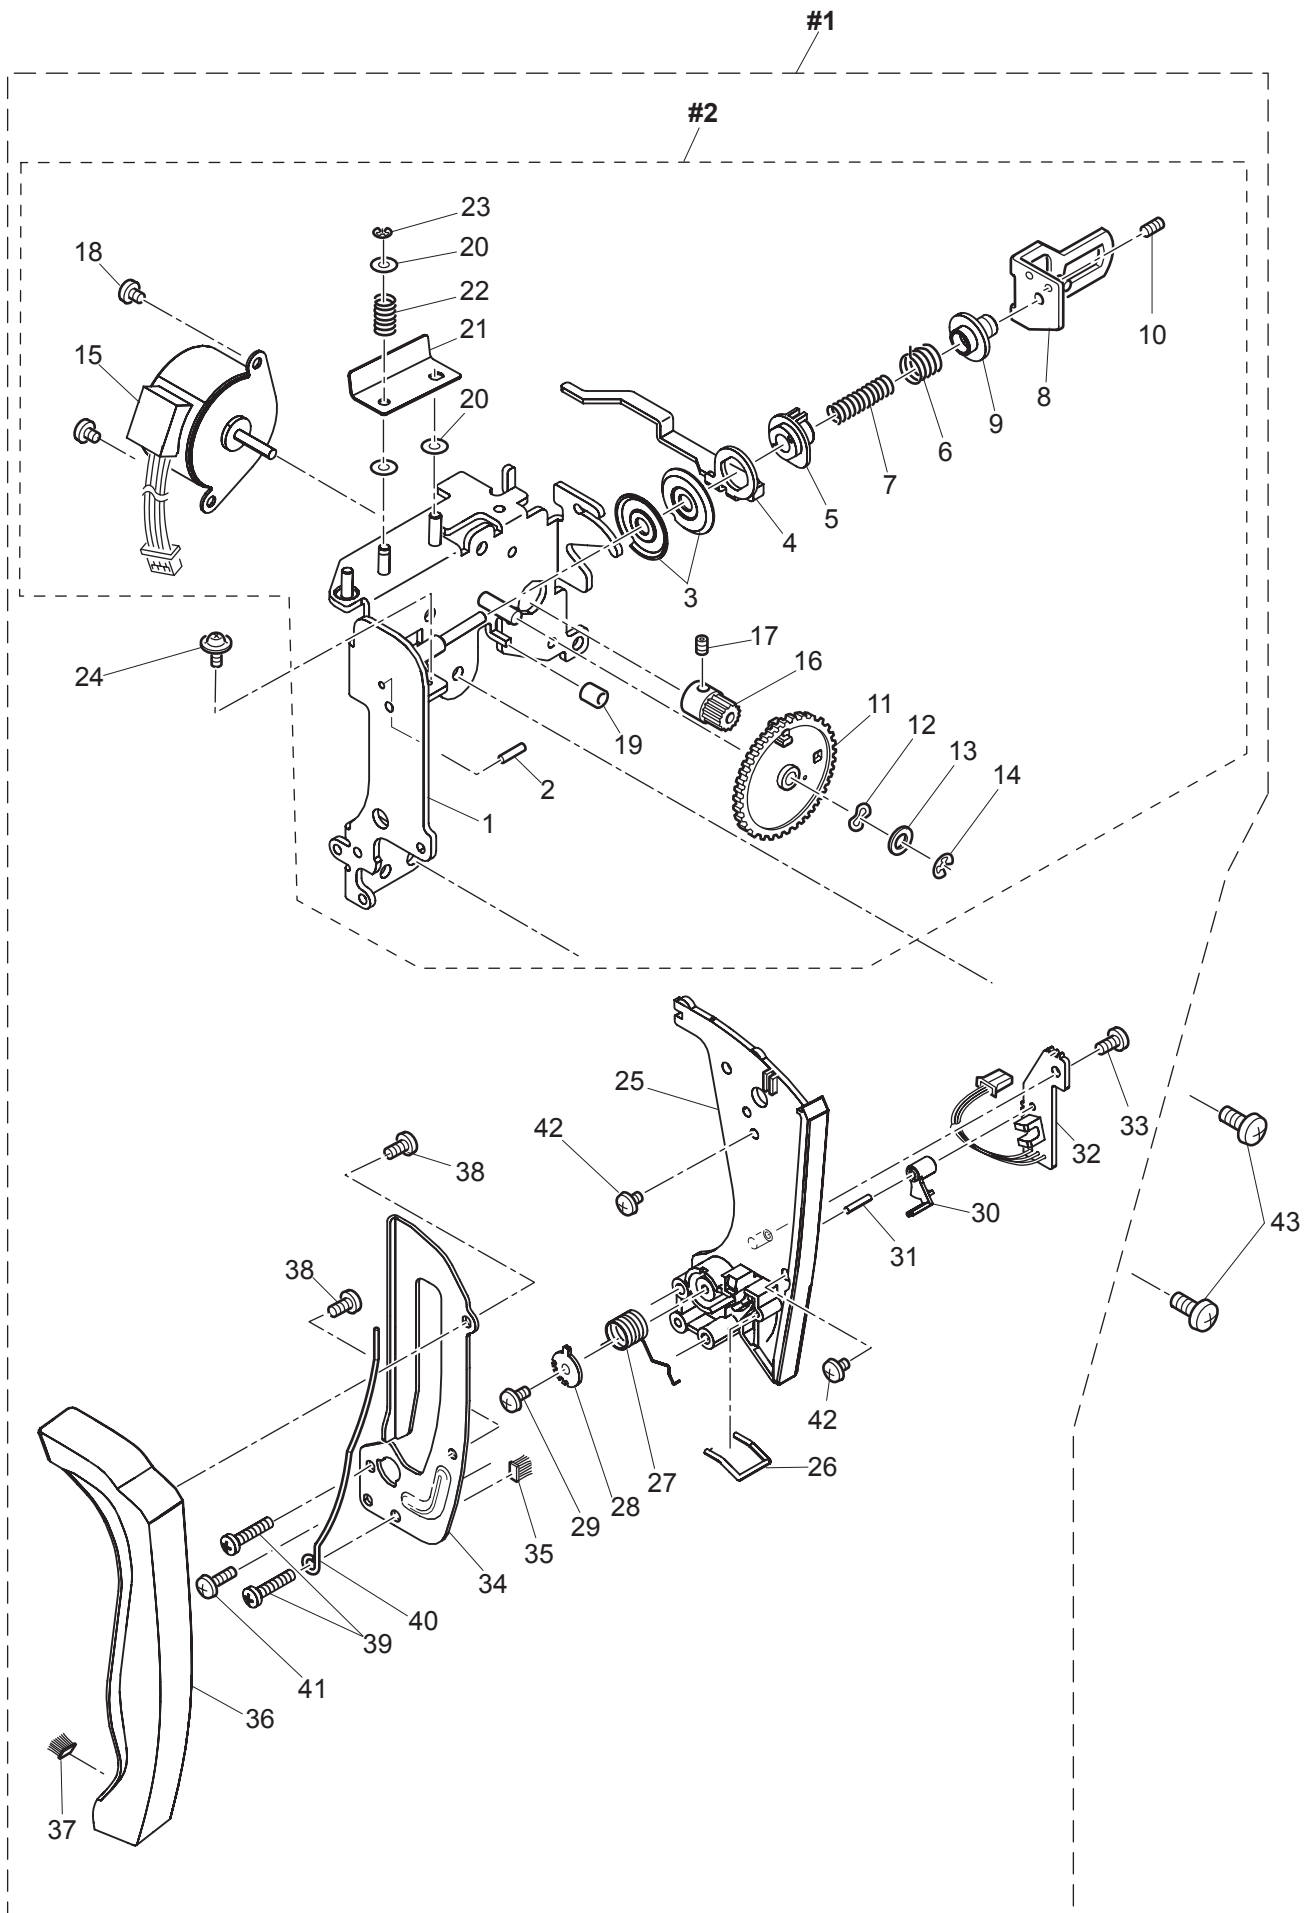

Legacy SE300 SE340

Liste de pièces Lista de Piezas Parts List

A

No.	Part No.	Description
#1	68002684	Base Assy.
#2	68002710	Rear Cover Assy.
#3	68002727	Embroidery Unit Connector Lid Bracket Assy.
#4	68002728	Handle Assy.
20	68001239	Connect Lid Spring
22	68002602	Embroidery Unit Connect Assy.
25	412423701	Thread Cutter
32	68002745	Screw Cap A
33	68002746	Screw Cap E
34	68002747	Screw Cap C
35	68002748	Screw Cap D

C

No.	Part No.	Description
#1	68002763	Bobbin Winder Assy.
#2	68002764	Thread Tension Cover Assy.
#3	68002847	Unit Cover Assy.
21	68002696	Rubber Ring
28	68001355	Bobbin Winder Switch Assy.

D

No.	Part No.	Description
#1	68002772	Thread Tension Regulator Unit
3	68001586	Thread Tension Disc
15	416395901	Tension Release Pulse Motor
27	416396101	Thread Check Spring
32	68001656	Thread Sensor Board Assy.

E

No.	Part No.	Description
#1	68001661	Needle Bar Guide Assy.
#2	68001686	Needle Bar Assy.
#3	68002776	Z Link Bracket Unit
#4	68002778	Presser Foot Lifter Bracket Unit
#5	68002779	Thread Take-Up Lever Unit
6	68001677	Threader Hook Assy.
16	68002629	Needle Clamp Assy.
17	68002630	Needle Clamp Screw
27	68001706	Needle Bar Clank Rod Assy.
34	68001725	Presser Foot Lifter
35	68001730	Presser Foot Switch Assy.
37	68001733	Presser Bar
38	68002688	Presser Bar Guide Bracket
42	68001737	Presser Bar Bush
44	68002497	Presser Foot Thumb Screw
46	68002781	Presser Foot Holder
47	68002802	Zigzag Foot

F

No.	Part No.	Description
#1	68001341	Belt Tension Assy.
1	68002605	Upper Shaft Assy.
6	68001199	Upper Shaft Timing Pulley
7	416400401	Spring Pin
8	68001234	STS Slit
9	68001326	Spring Pin
10	68001328	Clutch Change Collar
11	68001331	Clutch Change Spring
12	68001333	Belt Wheel
14	416400501	Spring Pin
15	68002805	Hand Wheel
16	416400301	Timing Belt (Upper Shaft)
17	68001340	Timing Belt (Motor)