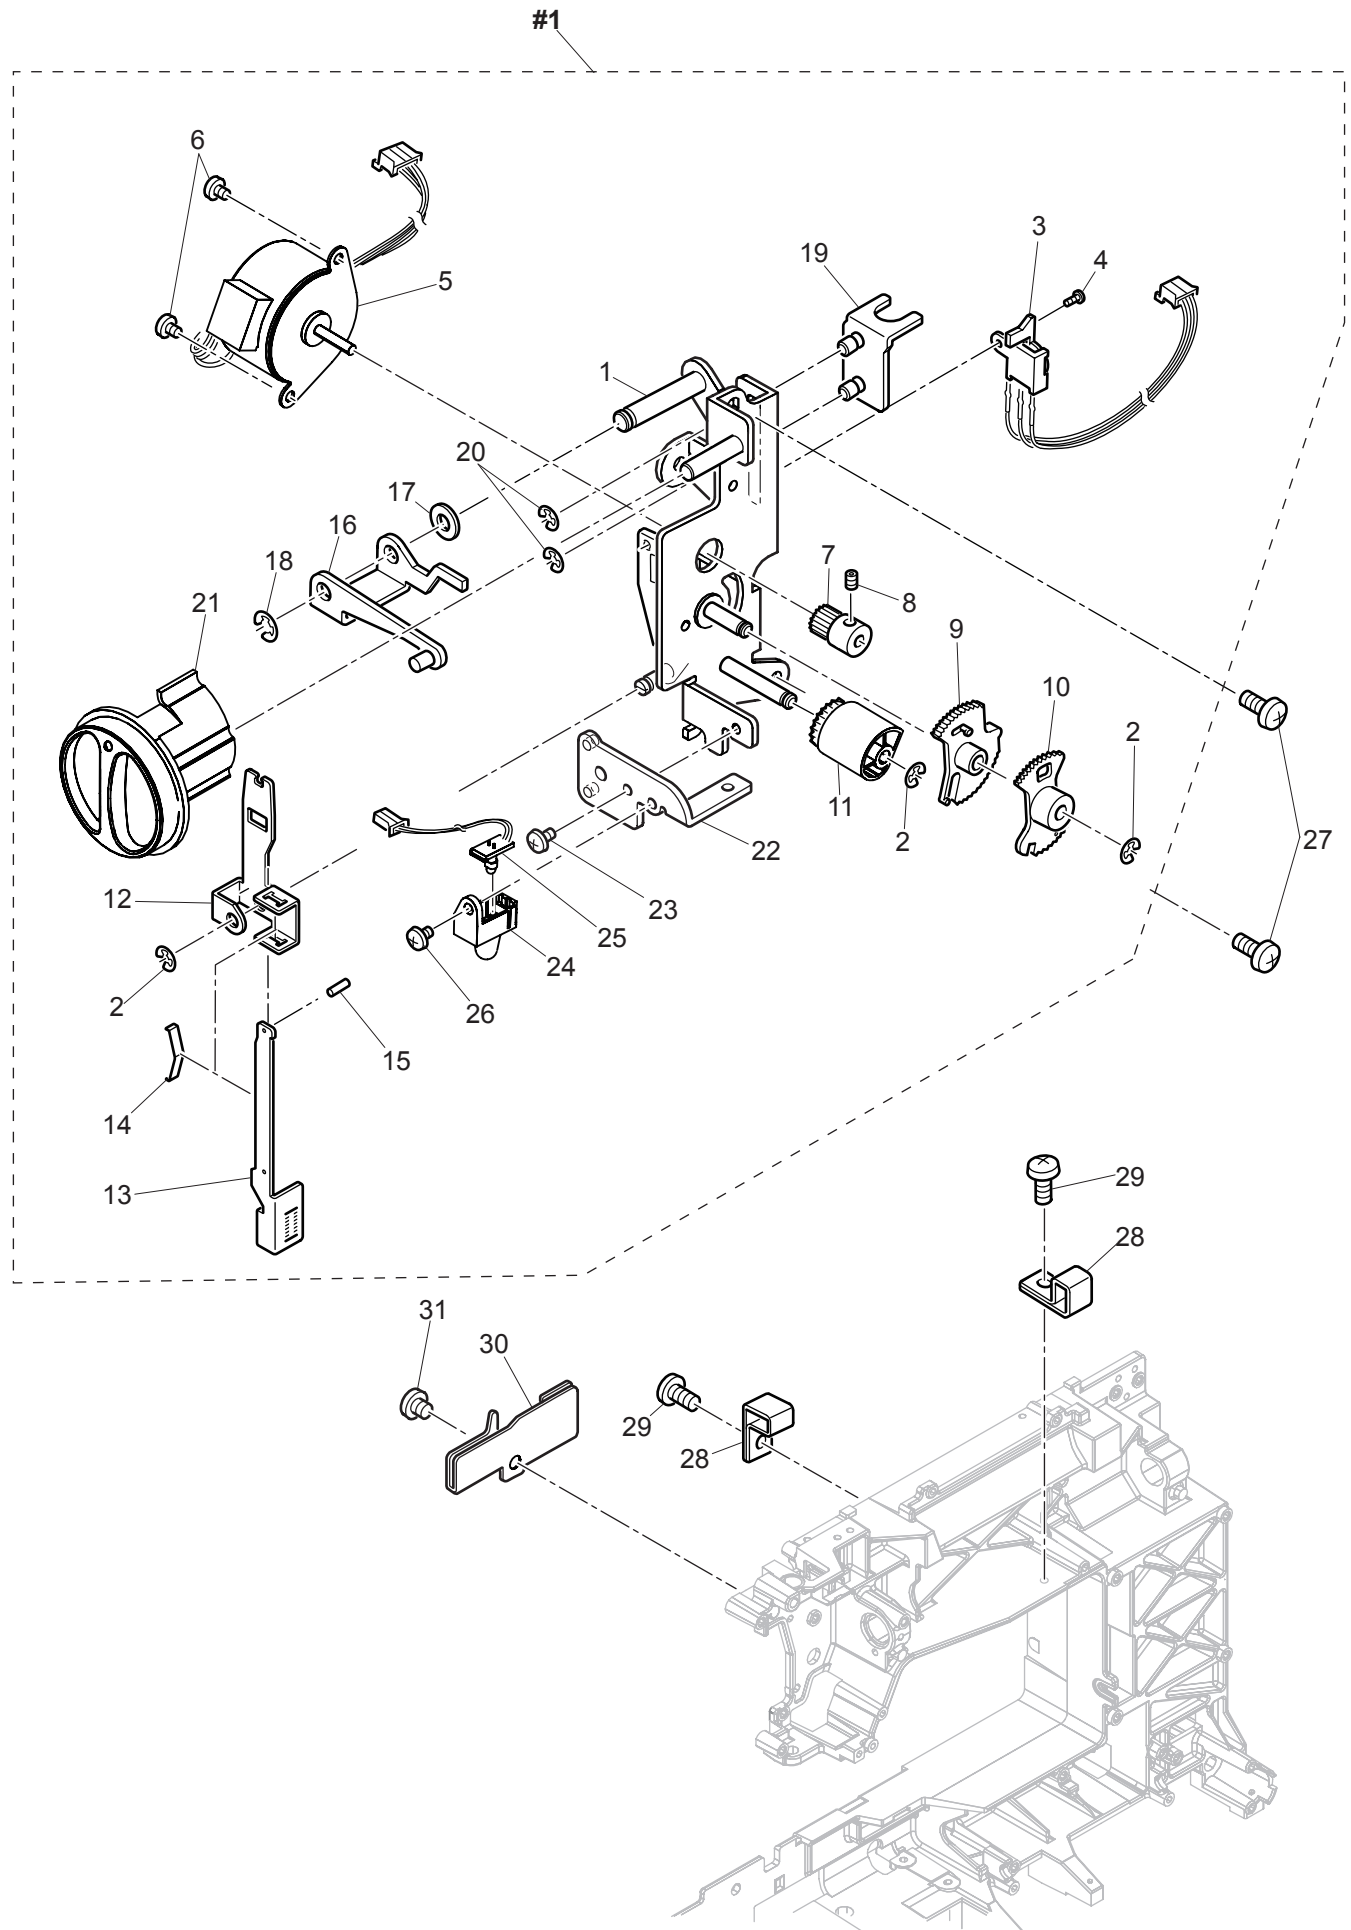

No.	Part No.	Description
#1	68002816	Z Pulse Motor Assy.
3	68001750	BH Switch Assy.
25	68001764	LED Board Assy. (C)