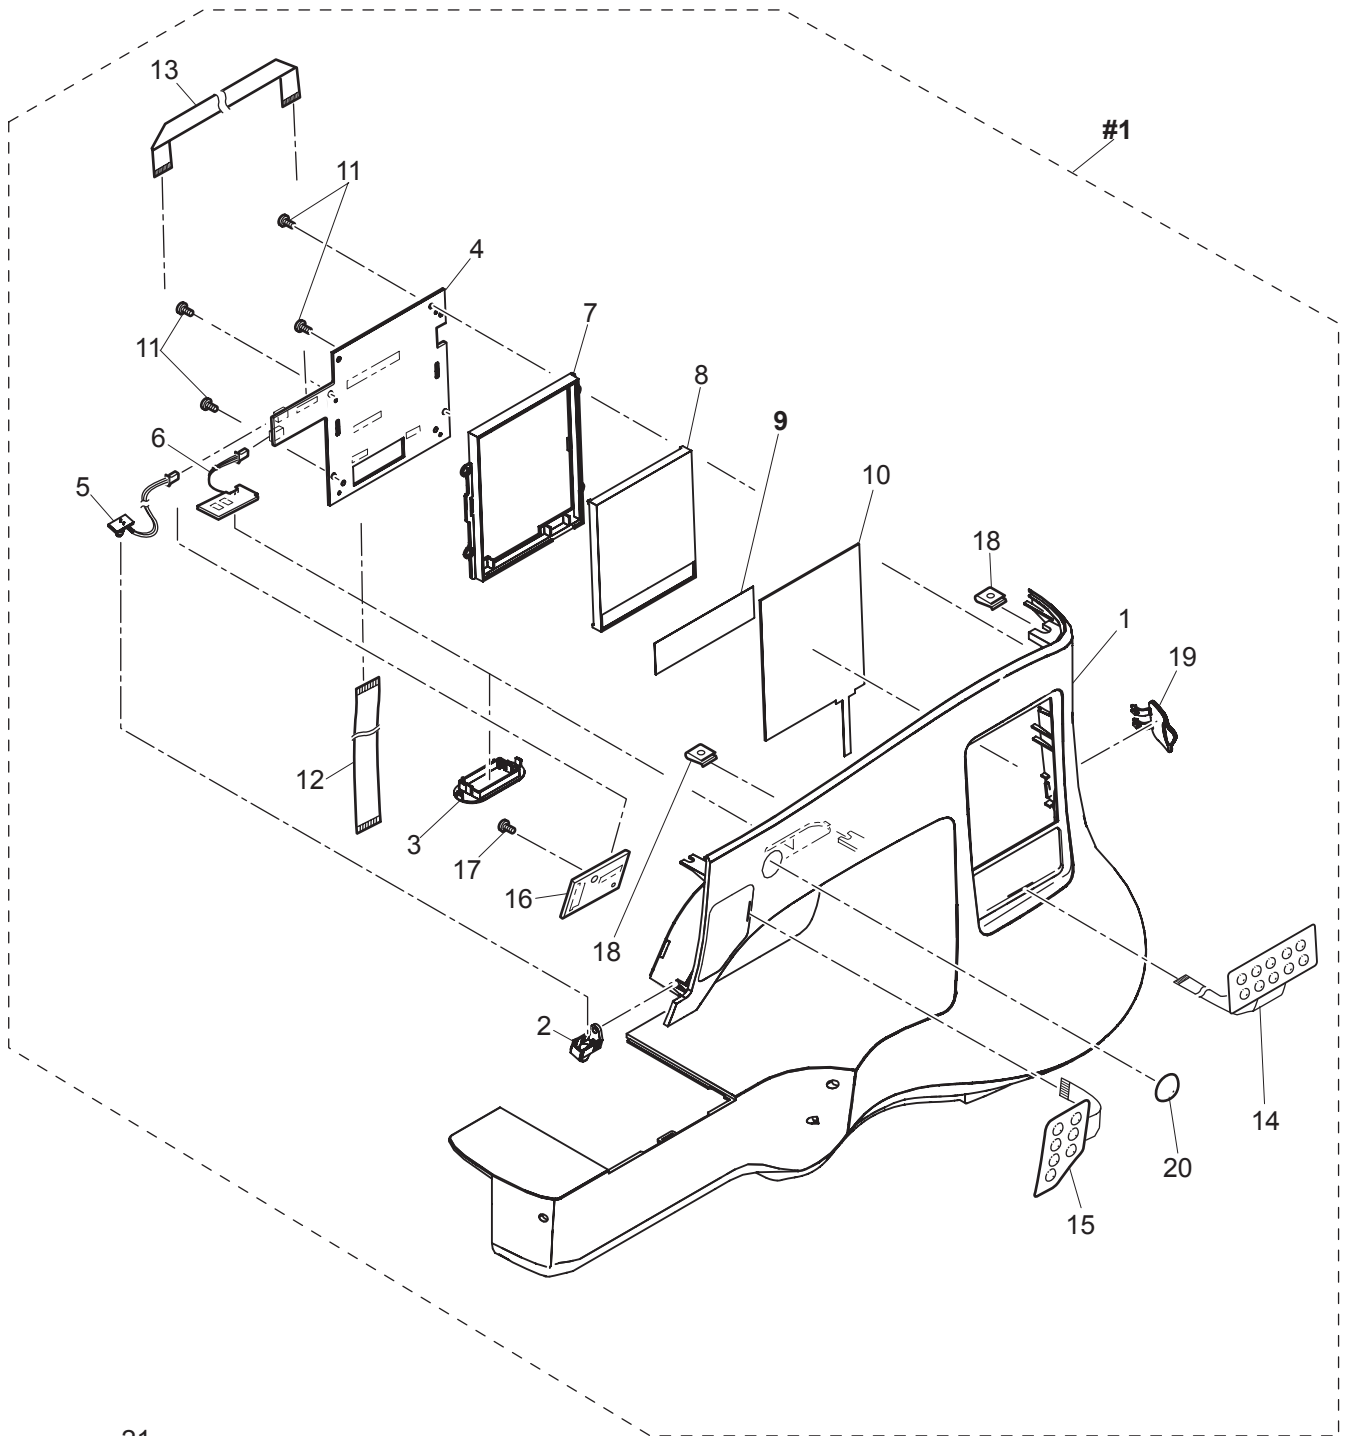

B

<u>No.</u>	<u>Part No.</u>	<u>Description</u>
#1	68002752	Front Cover Assy.
3	68001577	LED Light Cover (B)
4	68002754	Board Assy.
5	68002649	LED Board Assy. (A)
6	68002756	LED Board Assy. (B)
8	68002647	LCD
10	68002645	Touch Panel
12	68001574	Flat Cable
14	68002758	Membrane Switch (LCD)
15	68002759	Membrane Switch (Main)
16	68002760	MKS Board Assy.
19	68002761	USB Socket Cover
20	68002651	Cameo
21	68002762	Extension Table Assy.