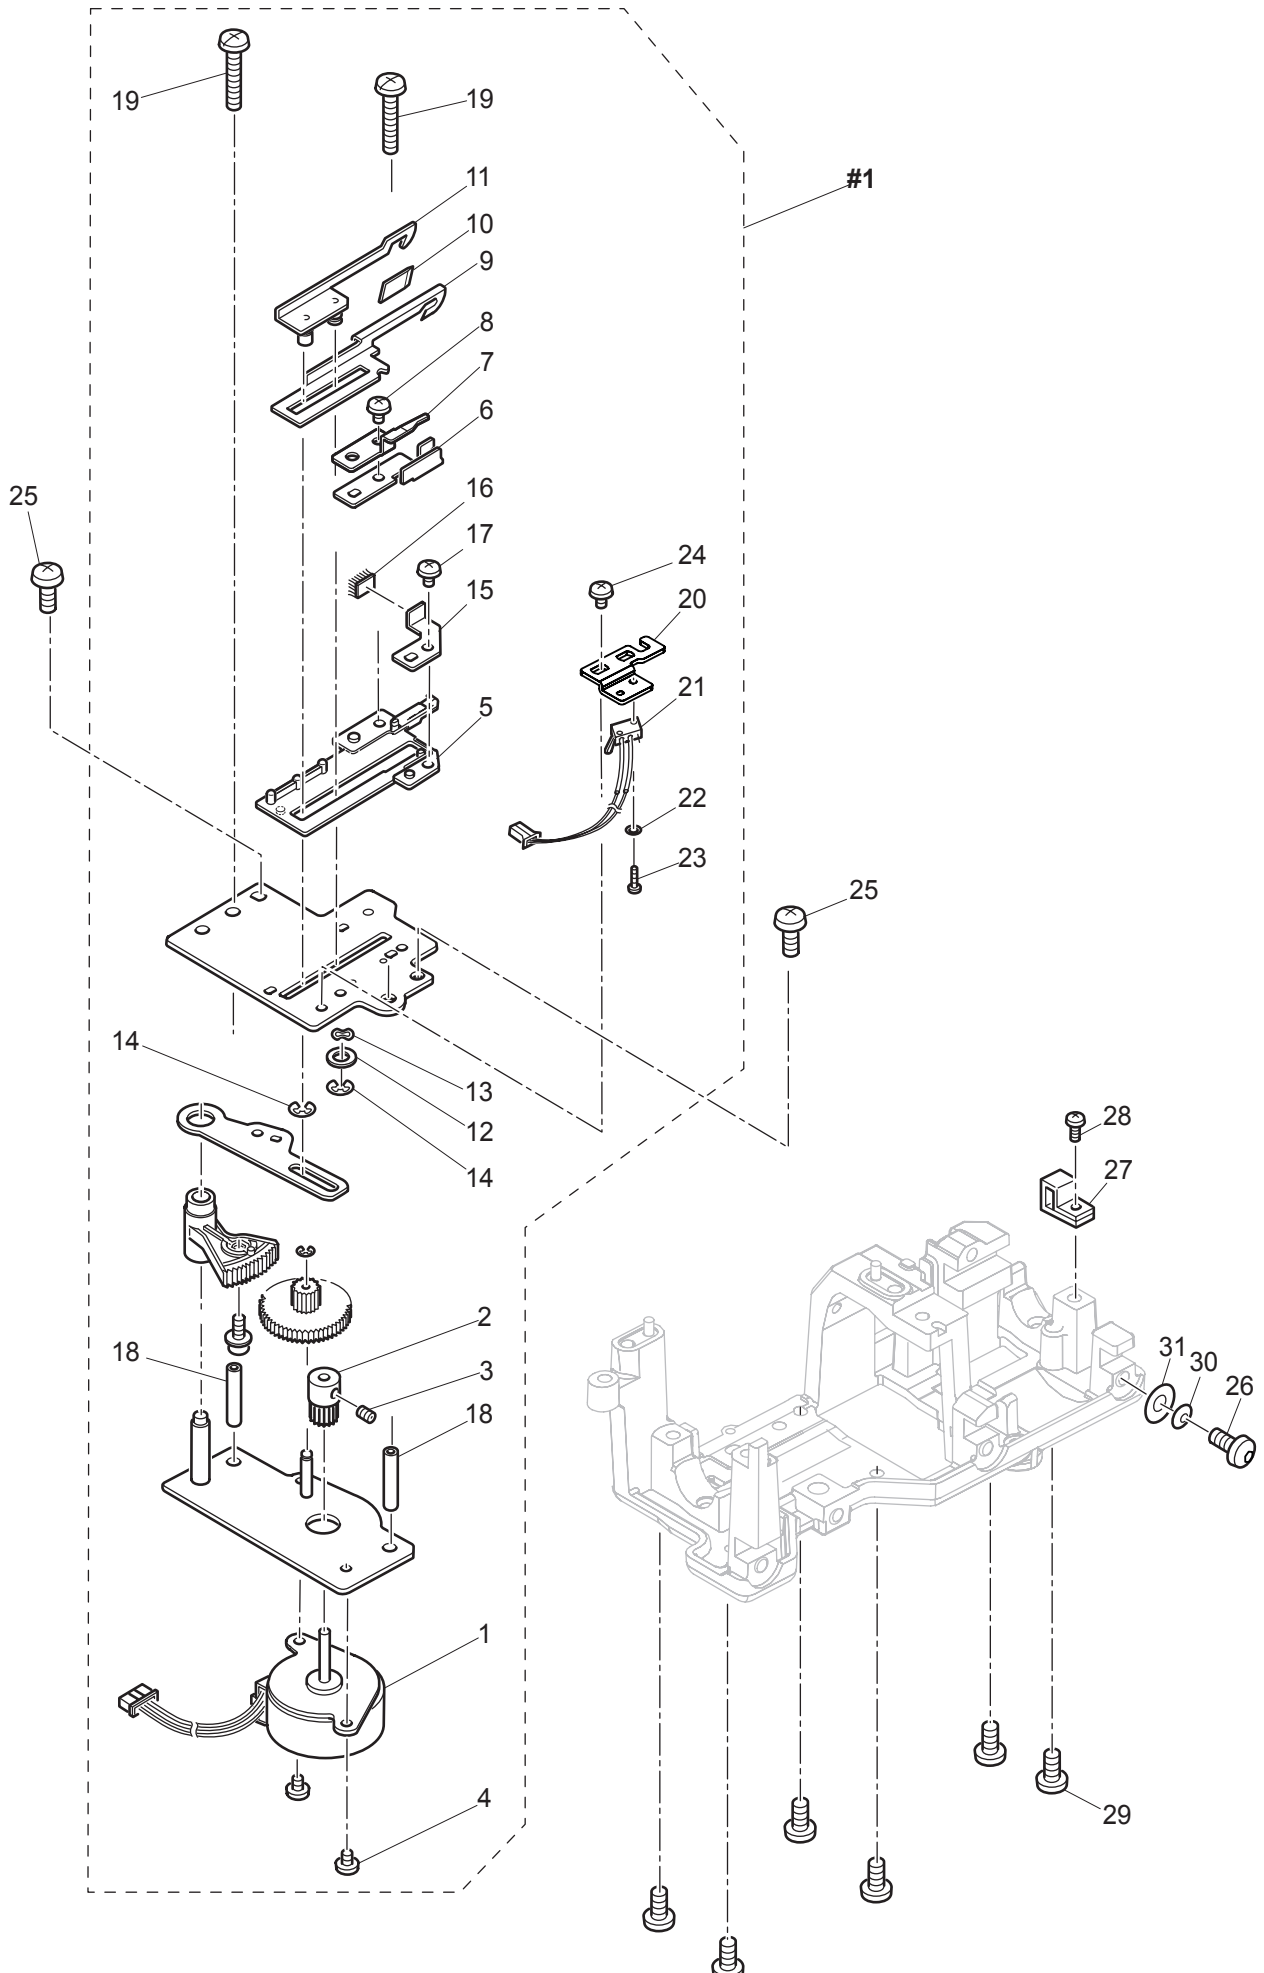

J

<u>No.</u>	<u>Part No.</u>	<u>Description</u>
#1	68001313	Thread Cutter Assy.
10	412423701	Thread Cutter
21	68001411	Thread Cutter Switch Assy.