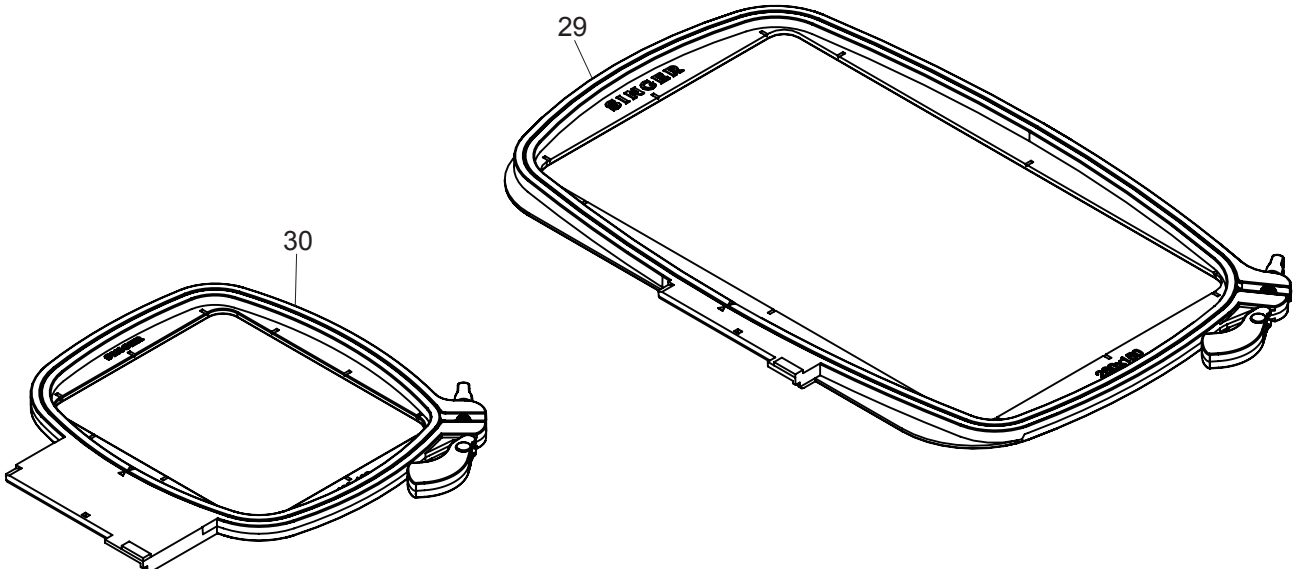

M

<u>No.</u>	<u>Part No.</u>	<u>Description</u>
#1	68002821	Accessory Kit
1	620098796	Needle Set
2	68001389	Bobbin
3	68001808	Screw Driver for Needle Plate
4	68001823	Screw Driver (Large)
5	68001822	Stitch Ripper
6	68001824	Brush
7	68002822	Buttonhole Foot
8	68002823	Overcasting Foot
9	416713001	Zipper Foot
10	68002824	Blind Stitch Foot
11	416713101	Satin Stitch Foot
12	68002825	Quilting Foot
13	416713201	Button Sewing Foot
14	68002826	Open Toe Foot
15	68002827	Parallel Sewing Foot
16	68002828	Quilting Guide
17	68001826	Spool Net
18	68001820	Spool Stand
19	68001821	Thread Cap (Small)
20	412610701	Felt Washer
21	68001559	Thread Cap
22	68002636	Needle Clamp Screw
23	68002724	USB Memory Stick
24	68002690	Embroidery Foot
27	68002829	Foot Controller
28	412157903	Power Cord (120v)
	412157801	Power Cord (EU)
	412158002	Power Cord (ENG)
29	68002725	Hoop 260*150 (Assy.)
30	68002726	Hoop 100*100 (Assy.)