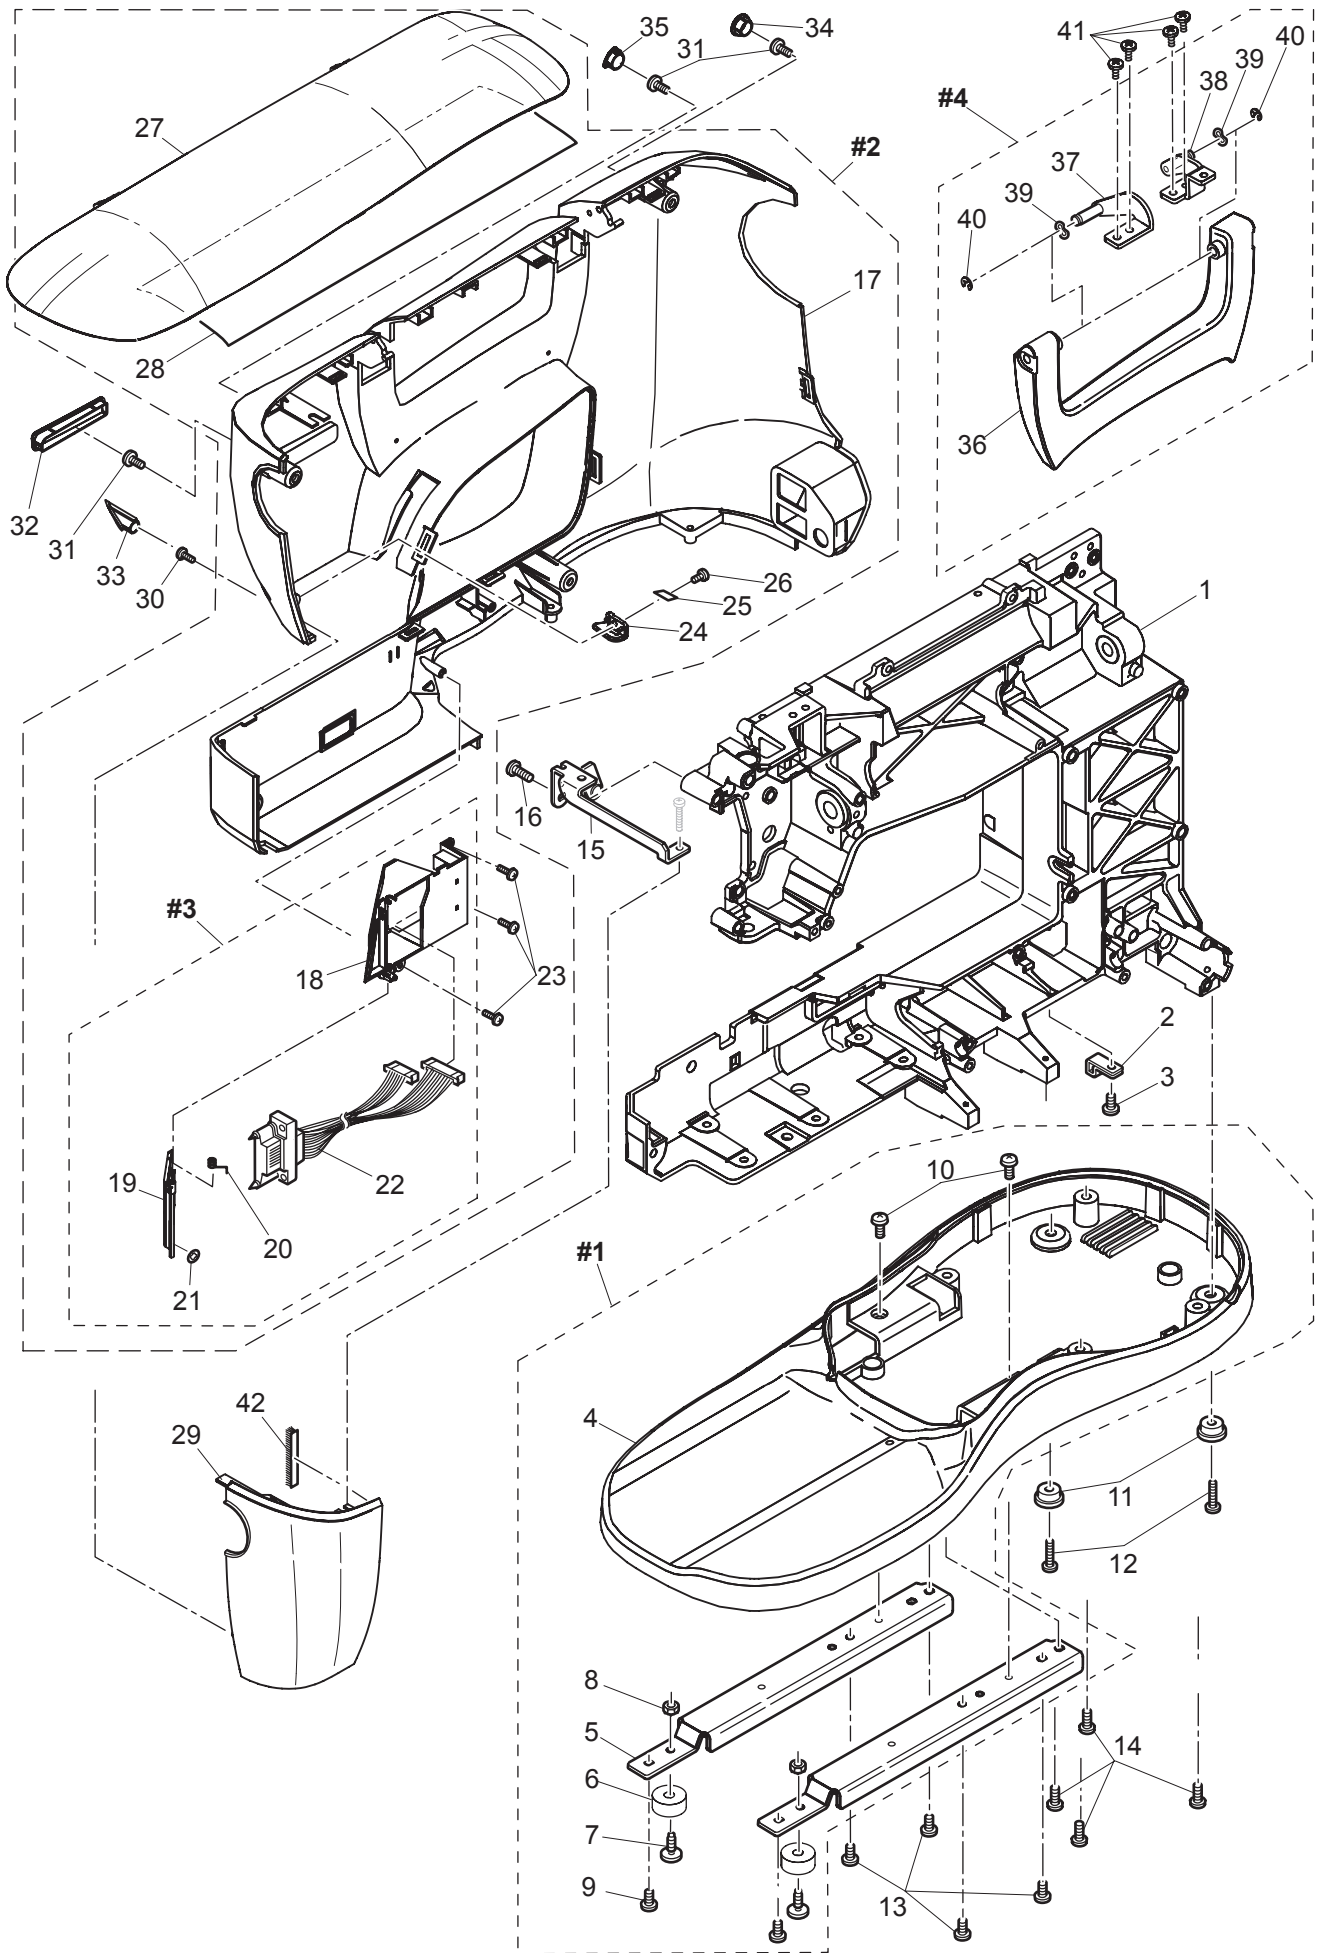

Legacy SE300 SE340

Liste de pièces Lista de Piezas Parts List

A

No.	Part No.	Description
#1	68002684	Base Assy.
#2	68002710	Rear Cover Assy.
#3	68002727	Embroidery Unit Connector Lid Bracket Assy.
#4	68002728	Handle Assy.
20	68001239	Connect Lid Spring
22	68002602	Embroidery Unit Connect Assy.
25	412423701	Thread Cutter
32	68002745	Screw Cap A
33	68002746	Screw Cap E
34	68002747	Screw Cap C
35	68002748	Screw Cap D

C

No.	Part No.	Description
#1	68002763	Bobbin Winder Assy.
#2	68002764	Thread Tension Cover Assy.
#3	68002847	Unit Cover Assy.
21	68002696	Rubber Ring
28	68001355	Bobbin Winder Switch Assy.

D

No.	Part No.	Description
#1	68002772	Thread Tension Regulator Unit
3	68001586	Thread Tension Disc
15	416395901	Tension Release Pulse Motor
27	416396101	Thread Check Spring
32	68001656	Thread Sensor Board Assy.

E

No.	Part No.	Description
#1	68001661	Needle Bar Guide Assy.
#2	68001686	Needle Bar Assy.
#3	68002776	Z Link Bracket Unit
#4	68002778	Presser Foot Lifter Bracket Unit
#5	68002779	Thread Take-Up Lever Unit
6	68001677	Threader Hook Assy.
16	68002629	Needle Clamp Assy.
17	68002630	Needle Clamp Screw
27	68001706	Needle Bar Clank Rod Assy.
34	68001725	Presser Foot Lifter
35	68001730	Presser Foot Switch Assy.
37	68001733	Presser Bar
38	68002688	Presser Bar Guide Bracket
42	68001737	Presser Bar Bush
44	68002497	Presser Foot Thumb Screw
46	68002781	Presser Foot Holder
47	68002802	Zigzag Foot

F

No.	Part No.	Description
#1	68001341	Belt Tension Assy.
1	68002605	Upper Shaft Assy.
6	68001199	Upper Shaft Timing Pulley
7	416400401	Spring Pin
8	68001234	STS Slit
9	68001326	Spring Pin
10	68001328	Clutch Change Collar
11	68001331	Clutch Change Spring
12	68001333	Belt Wheel
14	416400501	Spring Pin
15	68002805	Hand Wheel
16	416400301	Timing Belt (Upper Shaft)
17	68001340	Timing Belt (Motor)