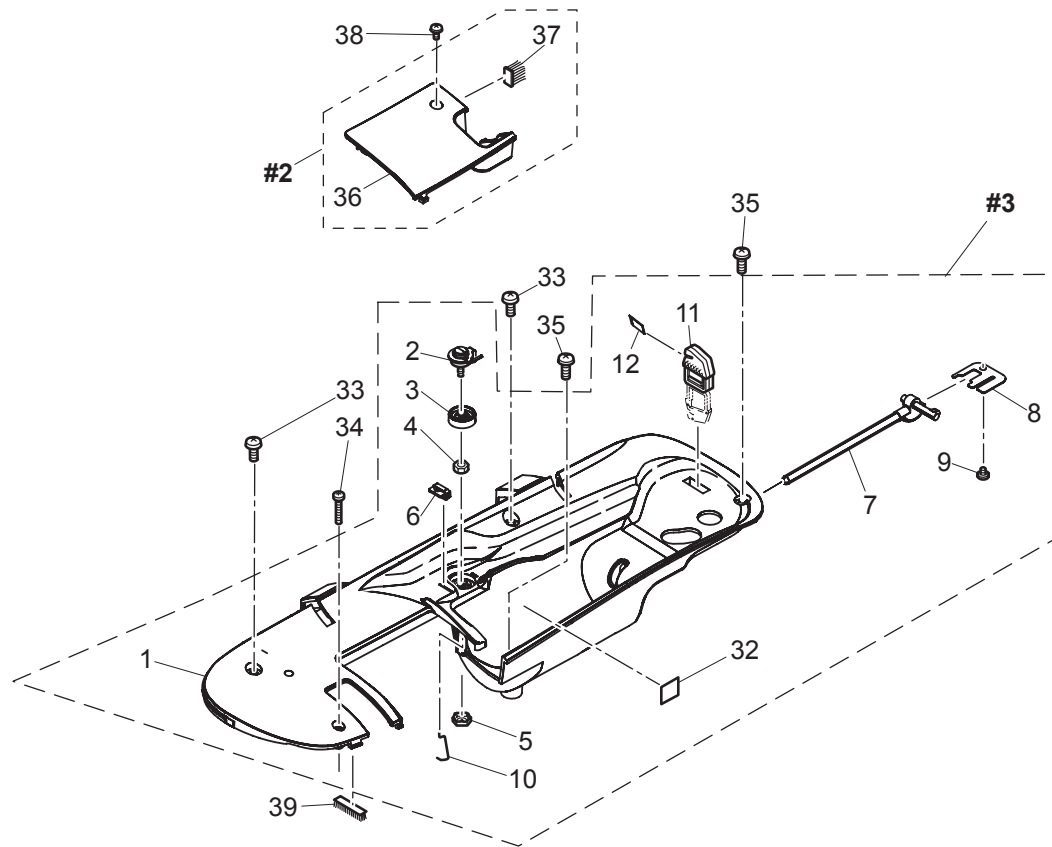

Legacy SE300 SE340

Liste de pièces Lista de Piezas Parts List

A

No.	Part No.	Description
#1	68002684	Base Assy.
#2	68002710	Rear Cover Assy.
#3	68002727	Embroidery Unit Connector Lid Bracket Assy.
#4	68002728	Handle Assy.
20	68001239	Connect Lid Spring
22	68002602	Embroidery Unit Connect Assy.
25	412423701	Thread Cutter
32	68002745	Screw Cap A
33	68002746	Screw Cap E
34	68002747	Screw Cap C
35	68002748	Screw Cap D

C

No.	Part No.	Description
#1	68002763	Bobbin Winder Assy.
#2	68002764	Thread Tension Cover Assy.
#3	68002847	Unit Cover Assy.
21	68002696	Rubber Ring
28	68001355	Bobbin Winder Switch Assy.

D

No.	Part No.	Description
#1	68002772	Thread Tension Regulator Unit
3	68001586	Thread Tension Disc
15	416395901	Tension Release Pulse Motor
27	416396101	Thread Check Spring
32	68001656	Thread Sensor Board Assy.

E

No.	Part No.	Description
#1	68001661	Needle Bar Guide Assy.
#2	68001686	Needle Bar Assy.
#3	68002776	Z Link Bracket Unit
#4	68002778	Presser Foot Lifter Bracket Unit
#5	68002779	Thread Take-Up Lever Unit
6	68001677	Threader Hook Assy.
16	68002629	Needle Clamp Assy.
17	68002630	Needle Clamp Screw
27	68001706	Needle Bar Clank Rod Assy.
34	68001725	Presser Foot Lifter
35	68001730	Presser Foot Switch Assy.
37	68001733	Presser Bar
38	68002688	Presser Bar Guide Bracket
42	68001737	Presser Bar Bush
44	68002497	Presser Foot Thumb Screw
46	68002781	Presser Foot Holder
47	68002802	Zigzag Foot

F

No.	Part No.	Description
#1	68001341	Belt Tension Assy.
1	68002605	Upper Shaft Assy.
6	68001199	Upper Shaft Timing Pulley
7	416400401	Spring Pin
8	68001234	STS Slit
9	68001326	Spring Pin
10	68001328	Clutch Change Collar
11	68001331	Clutch Change Spring
12	68001333	Belt Wheel
14	416400501	Spring Pin
15	68002805	Hand Wheel
16	416400301	Timing Belt (Upper Shaft)
17	68001340	Timing Belt (Motor)