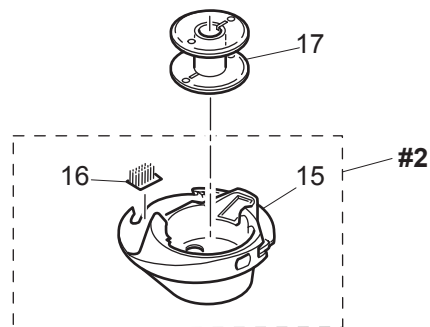

No.	Part No.	Description
#1	68001341	Belt Tension Assy.
1	68002605	Upper Shaft Assy.
6	68001199	Upper Shaft Timing Pulley
7	416400401	Spring Pin
8	68001234	STS Slit
9	68001326	Spring Pin
10	68001328	Clutch Change Collar
11	68001331	Clutch Change Spring
12	68001333	Belt Wheel
14	416400501	Spring Pin
15	68002805	Hand Wheel
16	416400301	Timing Belt (Upper Shaft)
17	68001340	Timing Belt (Motor)

G