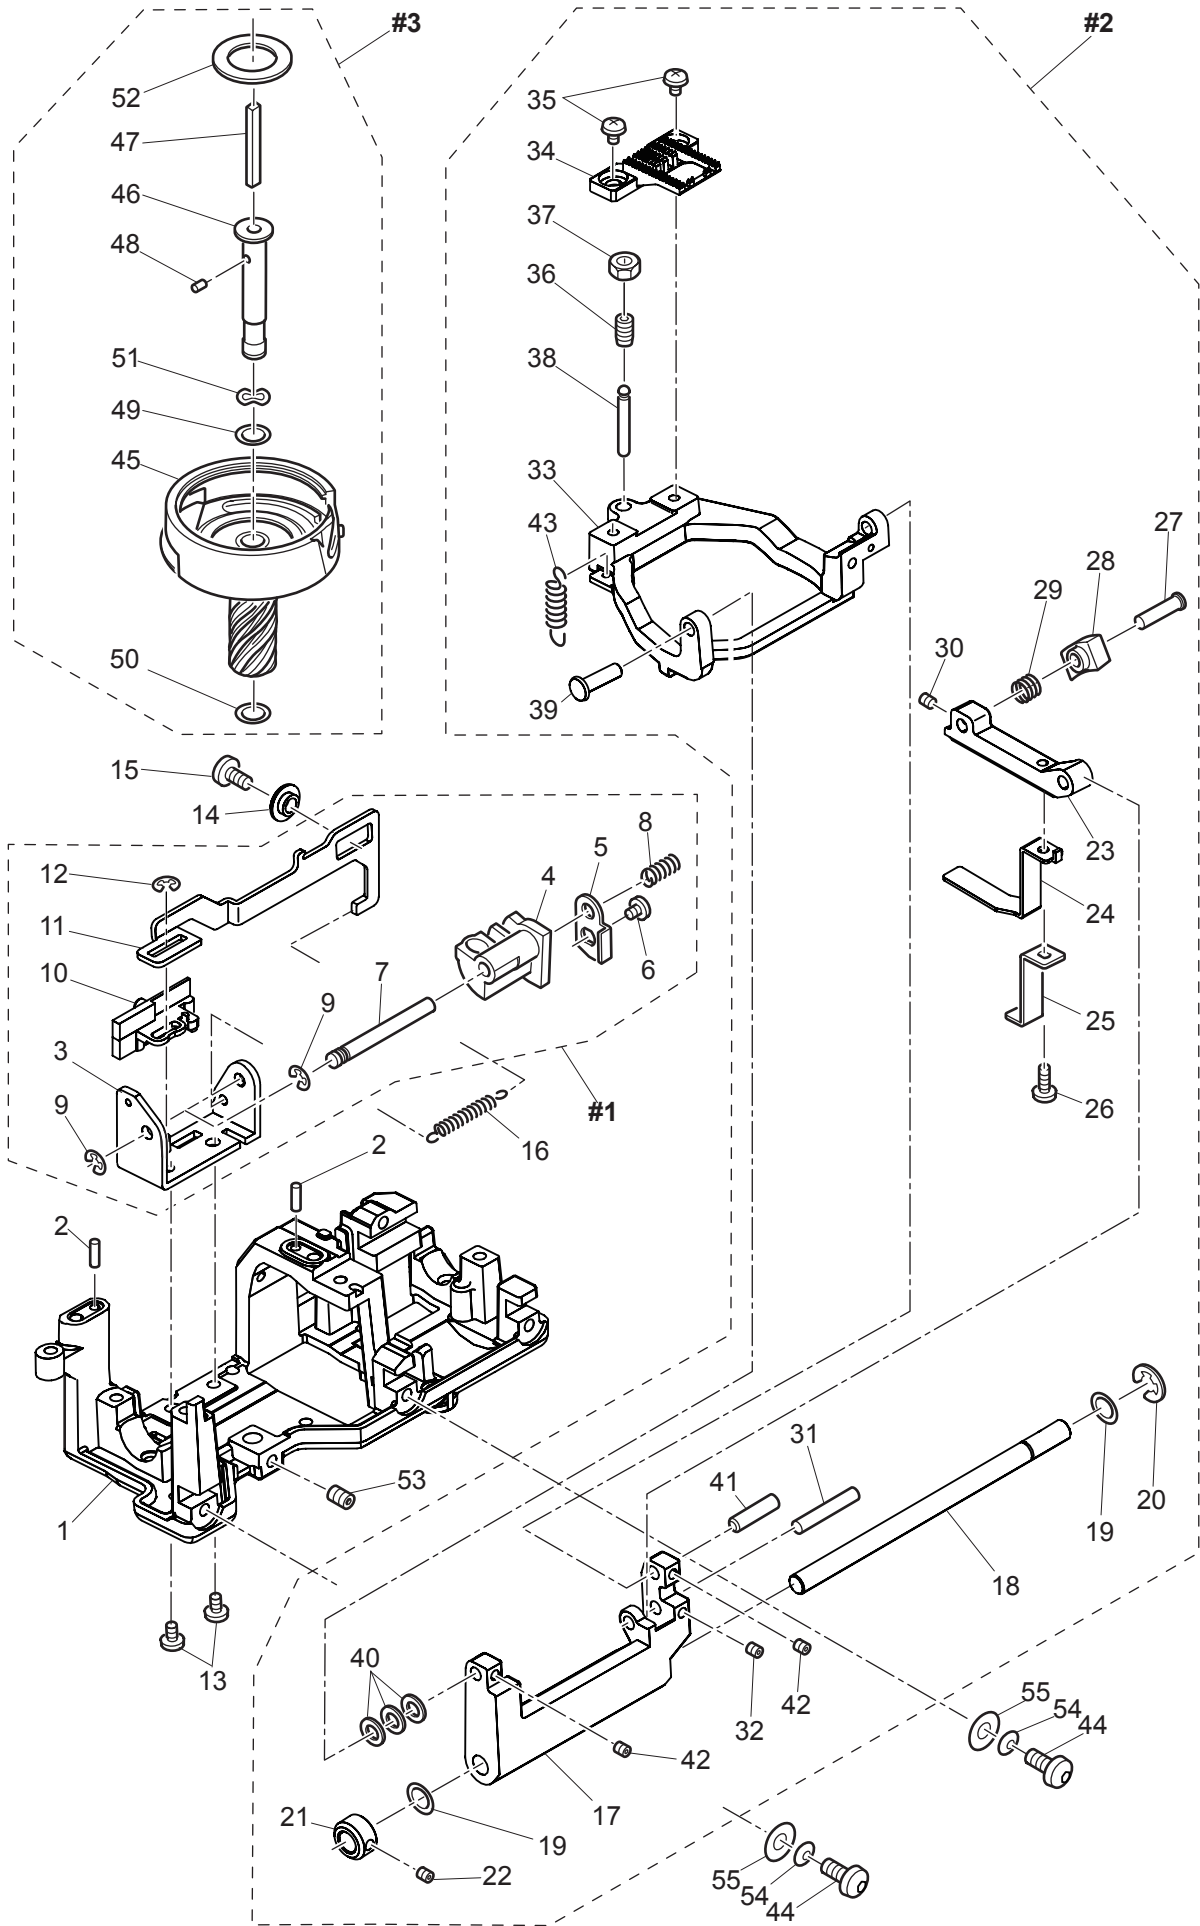

C

No.	Part No.	Description
#1	68002763	Bobbin Winder Assy.
#2	68002764	Thread Tension Cover Assy.
#3	68002847	Unit Cover Assy.
21	68002696	Rubber Ring
28	68001355	Bobbin Winder Switch Assy.

D

No.	Part No.	Description
#1	68002772	Thread Tension Regulator Unit
3	68001586	Thread Tension Disc
15	416395901	Tension Release Pulse Motor
27	416396101	Thread Check Spring
32	68001656	Thread Sensor Board Assy.

E

No.	Part No.	Description
#1	68001661	Needle Bar Guide Assy.
#2	68001686	Needle Bar Assy.
#3	68002776	Z Link Bracket Unit
#4	68002778	Presser Foot Lifter Bracket Unit
#5	68002779	Thread Take-Up Lever Unit
6	68001677	Threader Hook Assy.
16	68002629	Needle Clamp Assy.
17	68002630	Needle Clamp Screw
27	68001706	Needle Bar Clank Rod Assy.
34	68001725	Presser Foot Lifter
35	68001730	Presser Foot Switch Assy.
37	68001733	Presser Bar
38	68002688	Presser Bar Guide Bracket
42	68001737	Presser Bar Bush
44	68002497	Presser Foot Thumb Screw
46	68002781	Presser Foot Holder
47	68002802	Zigzag Foot

F

No.	Part No.	Description
#1	68001341	Belt Tension Assy.
1	68002605	Upper Shaft Assy.
6	68001199	Upper Shaft Timing Pulley
7	416400401	Spring Pin
8	68001234	STS Slit
9	68001326	Spring Pin
10	68001328	Clutch Change Collar
11	68001331	Clutch Change Spring
12	68001333	Belt Wheel
14	416400501	Spring Pin
15	68002805	Hand Wheel
16	416400301	Timing Belt (Upper Shaft)
17	68001340	Timing Belt (Motor)

G

No.	Part No.	Description
#1	68002865	Needle Plate Assy.
#2	68002498	Bobbin Holder Unit
14	68001385	Bobbin Cover Plate
17	68001389	Bobbin

H

No.	Part No.	Description
#1	68001452	Feed Rocking Assy.
#2	68001393	Feed Assy.
#3	68001467	Hook Race Unit