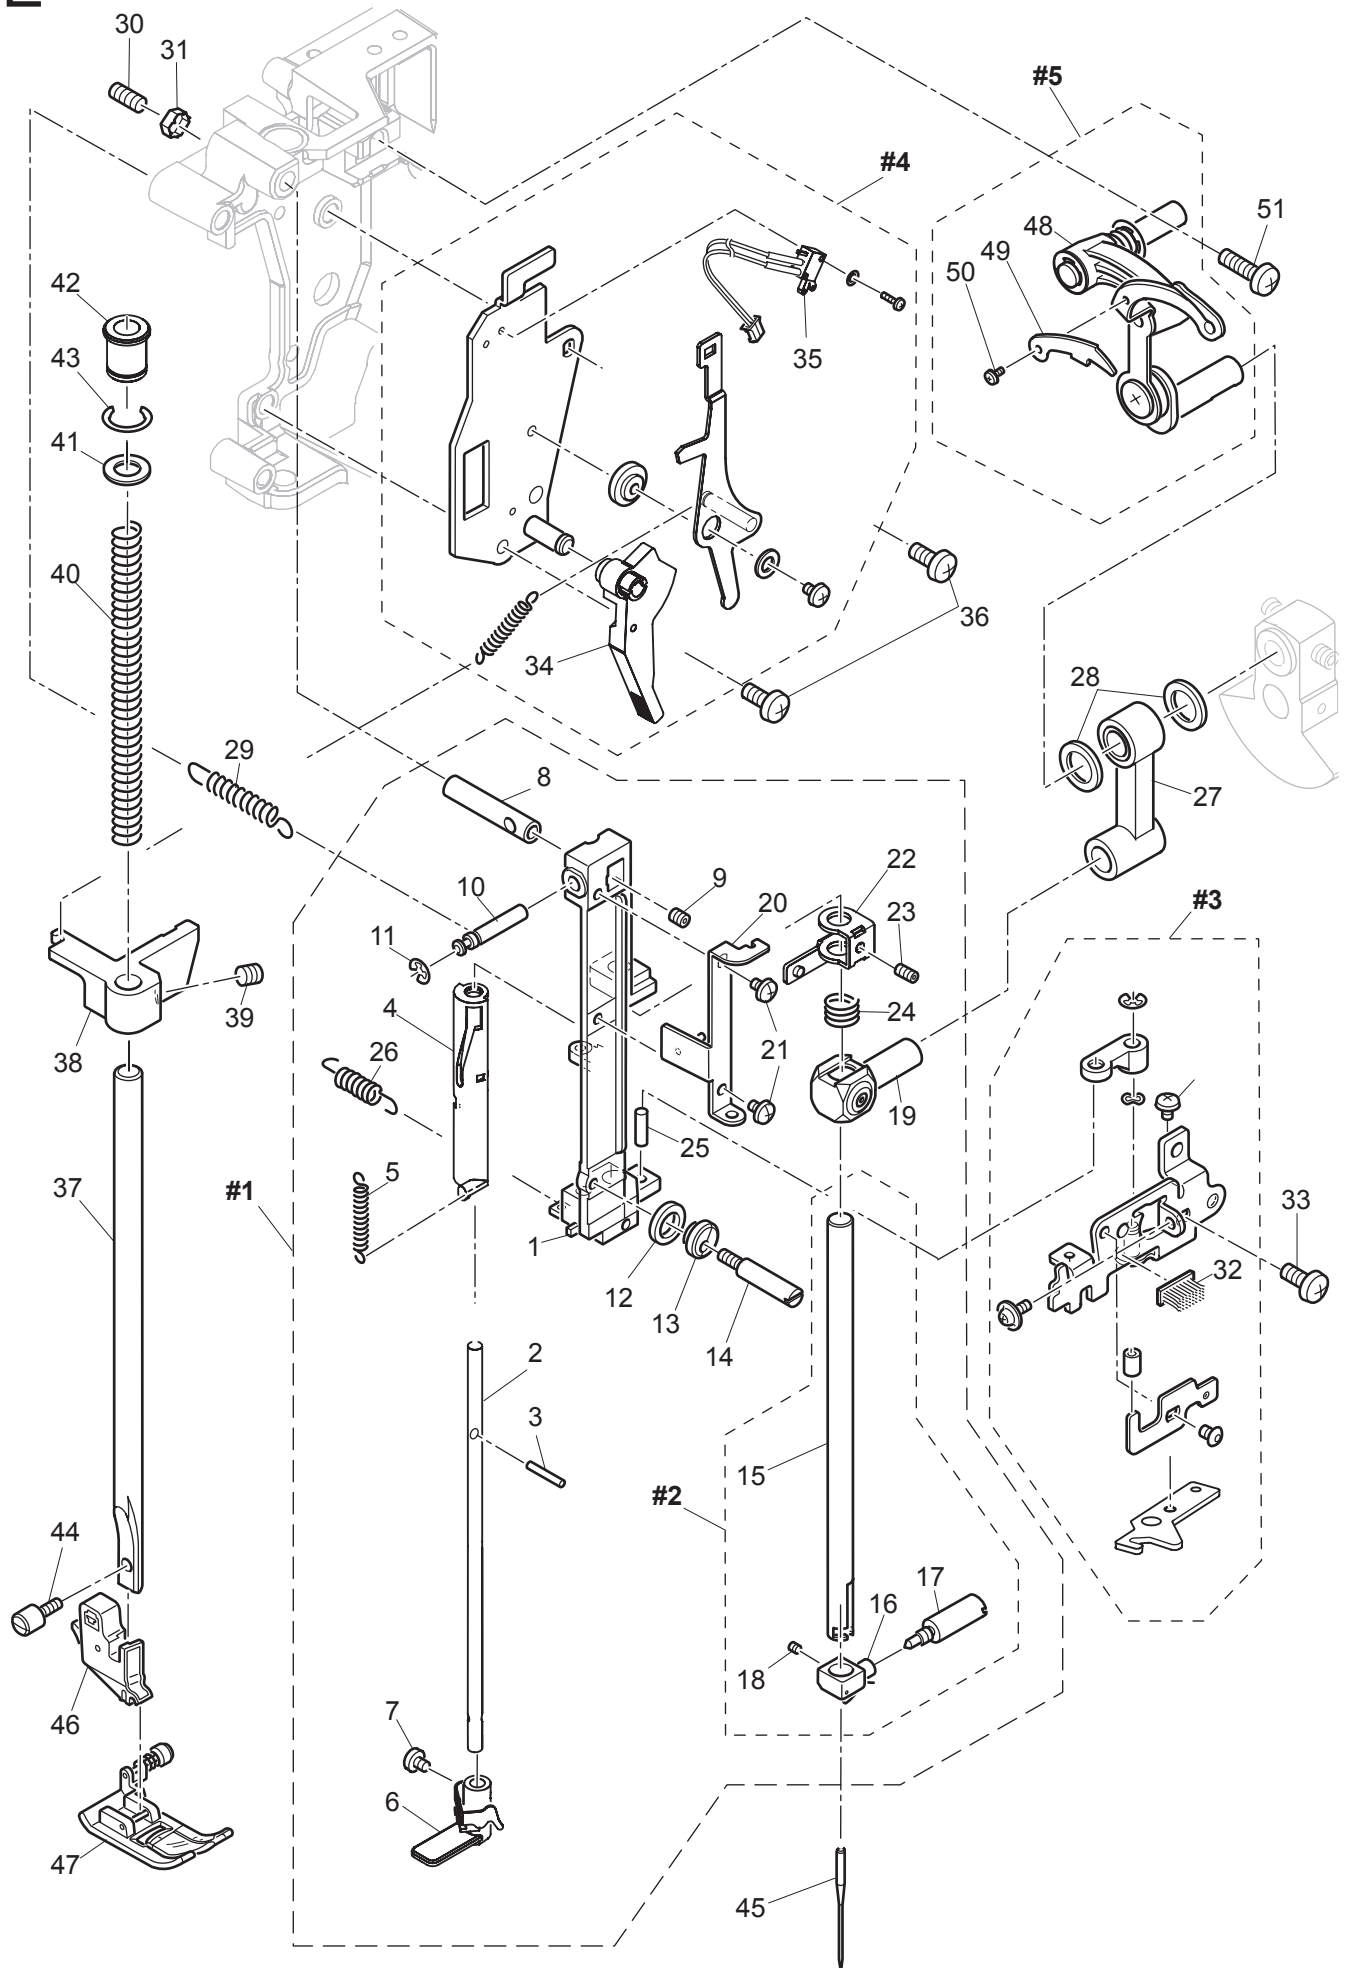

Legacy SE300 SE340

Liste de pièces Lista de Piezas Parts List

A

No.	Part No.	Description
#1	68002684	Base Assy.
#2	68002710	Rear Cover Assy.
#3	68002727	Embroidery Unit Connector Lid Bracket Assy.
#4	68002728	Handle Assy.
20	68001239	Connect Lid Spring
22	68002602	Embroidery Unit Connect Assy.
25	412423701	Thread Cutter
32	68002745	Screw Cap A
33	68002746	Screw Cap E
34	68002747	Screw Cap C
35	68002748	Screw Cap D

C

No.	Part No.	Description
#1	68002763	Bobbin Winder Assy.
#2	68002764	Thread Tension Cover Assy.
#3	68002847	Unit Cover Assy.
21	68002696	Rubber Ring
28	68001355	Bobbin Winder Switch Assy.

D

No.	Part No.	Description
#1	68002772	Thread Tension Regulator Unit
3	68001586	Thread Tension Disc
15	416395901	Tension Release Pulse Motor
27	416396101	Thread Check Spring
32	68001656	Thread Sensor Board Assy.

E

No.	Part No.	Description
#1	68001661	Needle Bar Guide Assy.
#2	68001686	Needle Bar Assy.
#3	68002776	Z Link Bracket Unit
#4	68002778	Presser Foot Lifter Bracket Unit
#5	68002779	Thread Take-Up Lever Unit
6	68001677	Threader Hook Assy.
16	68002629	Needle Clamp Assy.
17	68002630	Needle Clamp Screw
27	68001706	Needle Bar Clank Rod Assy.
34	68001725	Presser Foot Lifter
35	68001730	Presser Foot Switch Assy.
37	68001733	Presser Bar
38	68002688	Presser Bar Guide Bracket
42	68001737	Presser Bar Bush
44	68002497	Presser Foot Thumb Screw
46	68002781	Presser Foot Holder
47	68002802	Zigzag Foot

F

No.	Part No.	Description
#1	68001341	Belt Tension Assy.
1	68002605	Upper Shaft Assy.
6	68001199	Upper Shaft Timing Pulley
7	416400401	Spring Pin
8	68001234	STS Slit
9	68001326	Spring Pin
10	68001328	Clutch Change Collar
11	68001331	Clutch Change Spring
12	68001333	Belt Wheel
14	416400501	Spring Pin
15	68002805	Hand Wheel
16	416400301	Timing Belt (Upper Shaft)
17	68001340	Timing Belt (Motor)