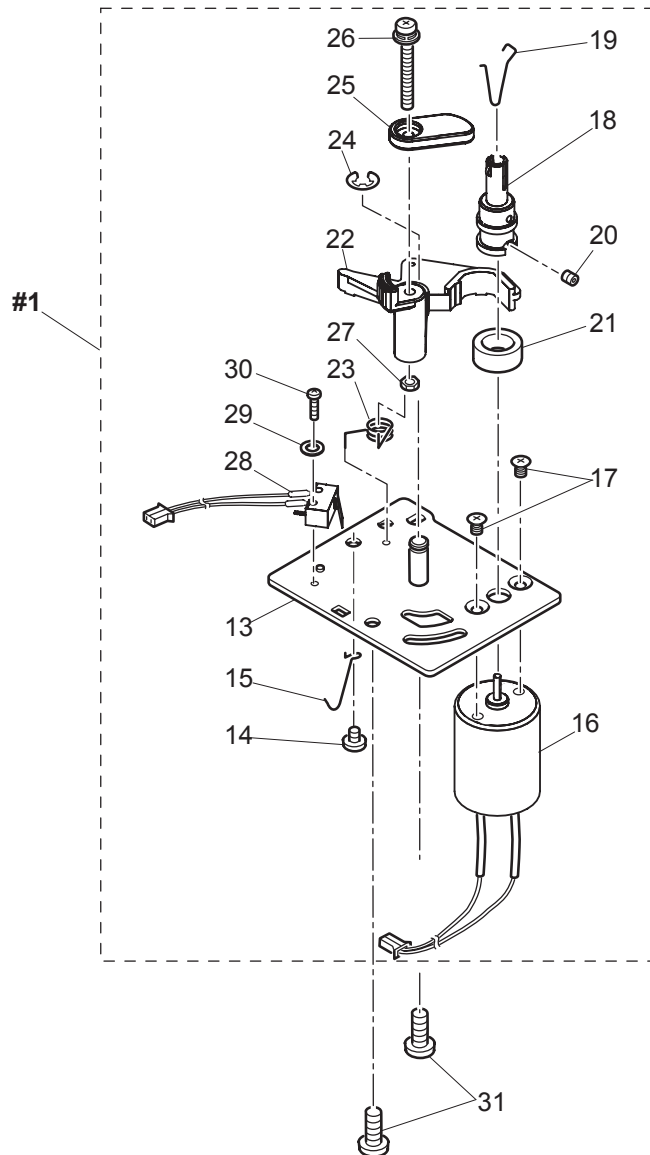

Legacy SE300 SE340

Liste de pièces Lista de Piezas Parts List

A

No.	Part No.	Description
#1	68002684	Base Assy.
#2	68002710	Rear Cover Assy.
#3	68002727	Embroidery Unit Connector Lid Bracket Assy.
#4	68002728	Handle Assy.
20	68001239	Connect Lid Spring
22	68002602	Embroidery Unit Connect Assy.
25	412423701	Thread Cutter
32	68002745	Screw Cap A
33	68002746	Screw Cap E
34	68002747	Screw Cap C
35	68002748	Screw Cap D

C

No.	Part No.	Description
#1	68002763	Bobbin Winder Assy.
#2	68002764	Thread Tension Cover Assy.
#3	68002847	Unit Cover Assy.
21	68002696	Rubber Ring
28	68001355	Bobbin Winder Switch Assy.

D

No.	Part No.	Description
#1	68002772	Thread Tension Regulator Unit
3	68001586	Thread Tension Disc
15	416395901	Tension Release Pulse Motor
27	416396101	Thread Check Spring
32	68001656	Thread Sensor Board Assy.

E

No.	Part No.	Description
#1	68001661	Needle Bar Guide Assy.
#2	68001686	Needle Bar Assy.
#3	68002776	Z Link Bracket Unit
#4	68002778	Presser Foot Lifter Bracket Unit
#5	68002779	Thread Take-Up Lever Unit
6	68001677	Threader Hook Assy.
16	68002629	Needle Clamp Assy.
17	68002630	Needle Clamp Screw
27	68001706	Needle Bar Clank Rod Assy.
34	68001725	Presser Foot Lifter
35	68001730	Presser Foot Switch Assy.
37	68001733	Presser Bar
38	68002688	Presser Bar Guide Bracket
42	68001737	Presser Bar Bush
44	68002497	Presser Foot Thumb Screw
46	68002781	Presser Foot Holder
47	68002802	Zigzag Foot

F

No.	Part No.	Description
#1	68001341	Belt Tension Assy.
1	68002605	Upper Shaft Assy.
6	68001199	Upper Shaft Timing Pulley
7	416400401	Spring Pin
8	68001234	STS Slit
9	68001326	Spring Pin
10	68001328	Clutch Change Collar
11	68001331	Clutch Change Spring
12	68001333	Belt Wheel
14	416400501	Spring Pin
15	68002805	Hand Wheel
16	416400301	Timing Belt (Upper Shaft)
17	68001340	Timing Belt (Motor)