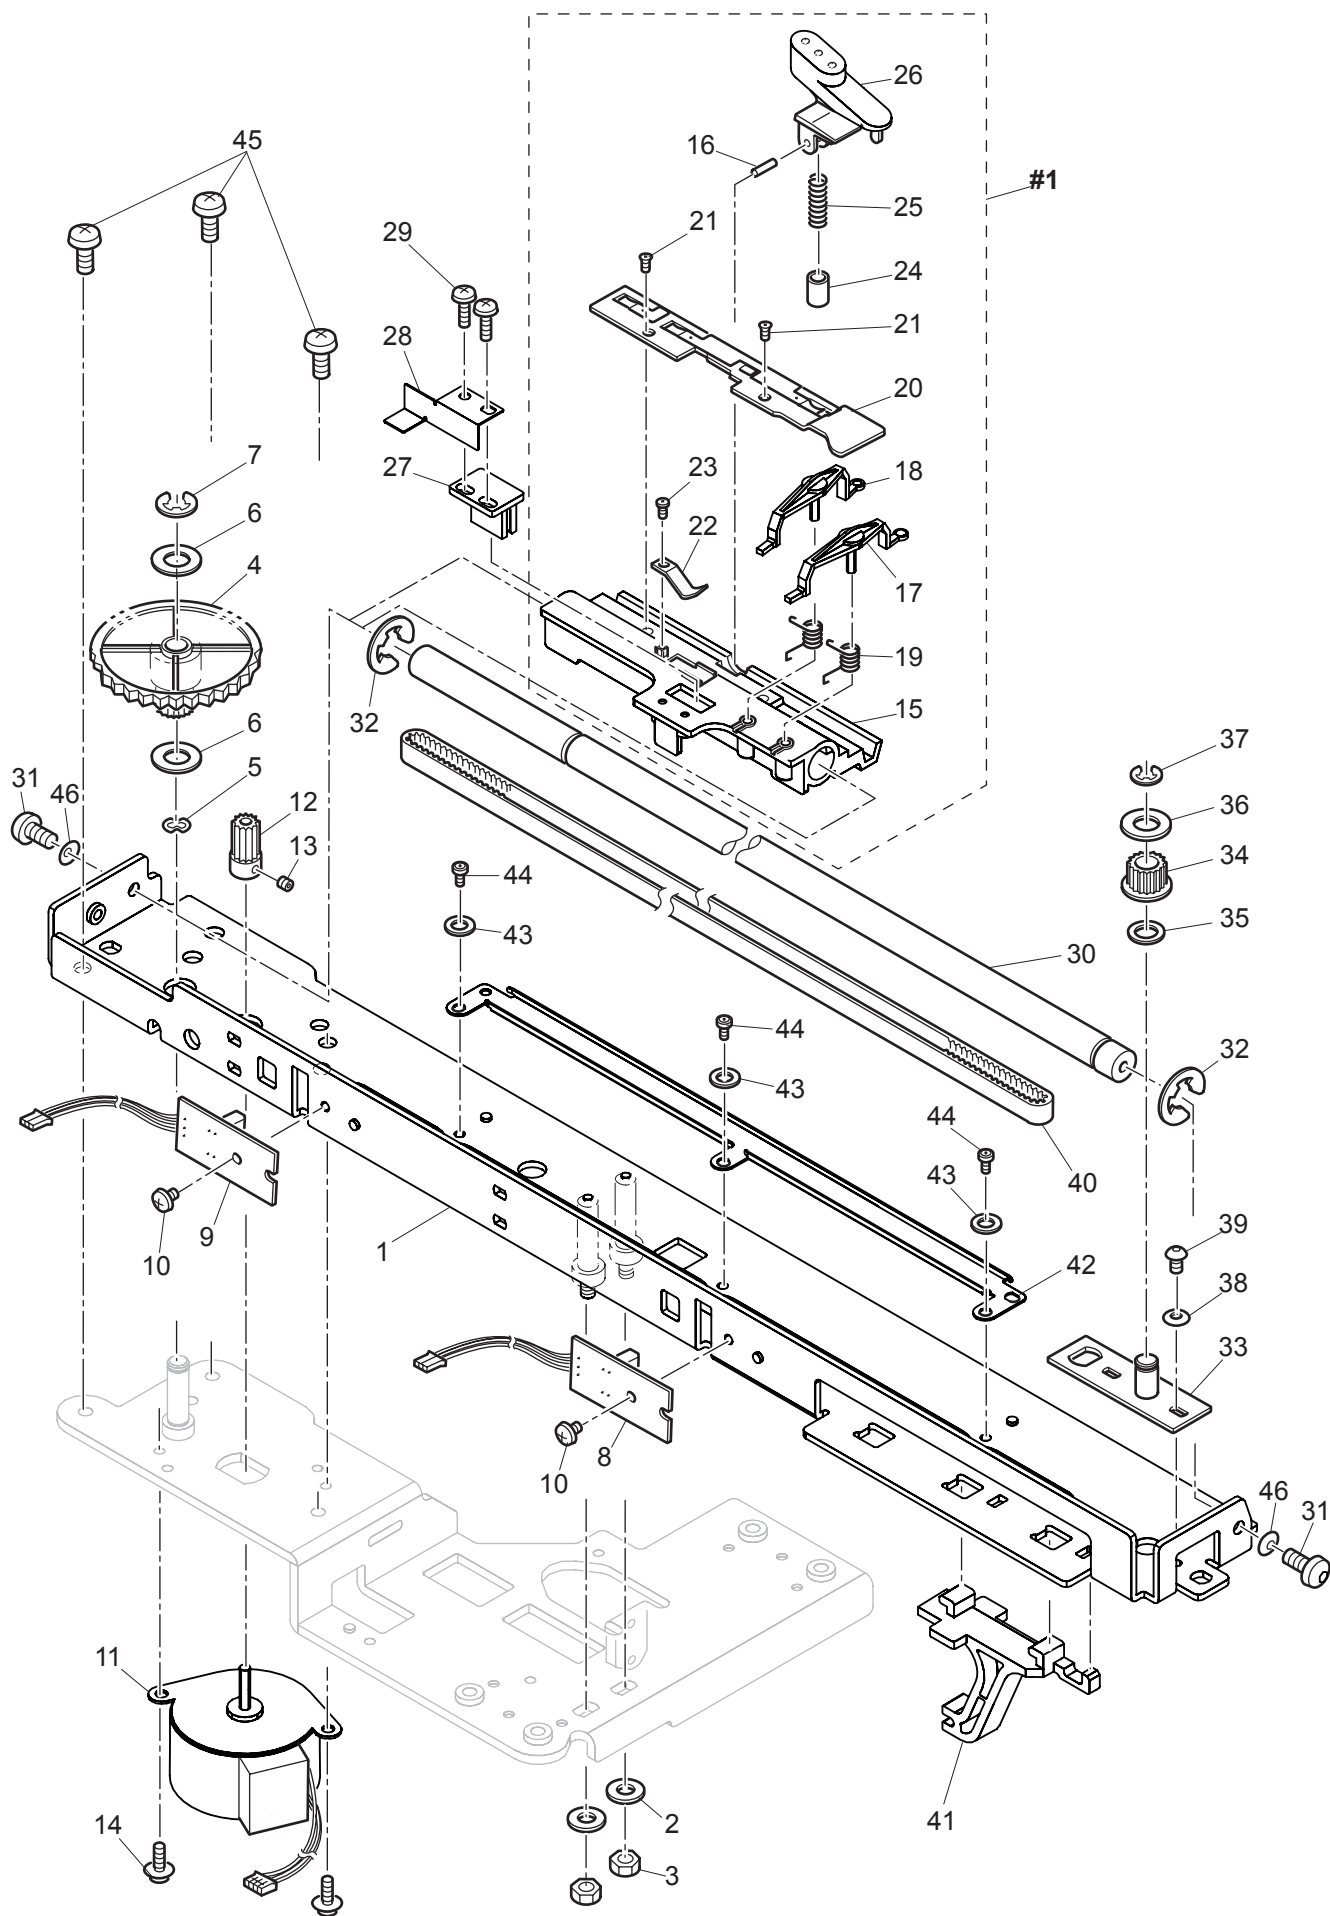

L

M

<u>No.</u>	<u>Part No.</u>	<u>Description</u>
#1	68002821	Accessory Kit
1	620098796	Needle Set
2	68001389	Bobbin
3	68001808	Screw Driver for Needle Plate
4	68001823	Screw Driver (Large)
5	68001822	Stitch Ripper
6	68001824	Brush
7	68002822	Buttonhole Foot
8	68002823	Overcasting Foot
9	416713001	Zipper Foot
10	68002824	Blind Stitch Foot
11	416713101	Satin Stitch Foot
12	68002825	Quilting Foot
13	416713201	Button Sewing Foot
14	68002826	Open Toe Foot
15	68002827	Parallel Sewing Foot
16	68002828	Quilting Guide
17	68001826	Spool Net
18	68001820	Spool Stand
19	68001821	Thread Cap (Small)
20	412610701	Felt Washer
21	68001559	Thread Cap
22	68002636	Needle Clamp Screw
23	68002724	USB Memory Stick
24	68002690	Embroidery Foot
27	68002829	Foot Controller
28	412157903	Power Cord (120v)
	412157801	Power Cord (EU)
	412158002	Power Cord (ENG)
29	68002725	Hoop 260*150 (Assy.)
30	68002726	Hoop 100*100 (Assy.)

<u>No.</u>	<u>Part No.</u>	<u>Description</u>
1	68002833	X Base Cover
4	68001842	Rubber Foot Adjuster
5	416786801	Nut
6	68002834	Release Lever
9	68001839	Release Lever Hook
10	68001840	Release Lever Spring
13	68002716	Embroidery Unit Connector Assy.
17	68001845	Board (2) Assy.
19	68001853	Y Carriage Guide Plate
21	68002837	X Top Cover
23	68002838	Y Carriage Cover A
25	68002839	Y Carriage Cover B

<u>No.</u>	<u>Part No.</u>	<u>Description</u>
1	68001854	X Carriage Base
2	68001855	Drive Pulley
6	68001858	Tension Pulley Bracket Assy.
7	68001859	Tension Pulley
12	68001863	X Pulse Motor
13	68001864	Pulse Motor Gear
16	68001865	X Timing Belt
17	68001866	X Sensor Board Assy.
19	68001868	X Carrier Assy.
20	68001869	X Guide Shaft Follower
22	68001872	X Guide Shaft
24	68001870	Board (1) Assy.
26	68001871	Flexible Flat Cable
28	68001875	X Belt Holder
30	68001878	X Hatnnes Holder