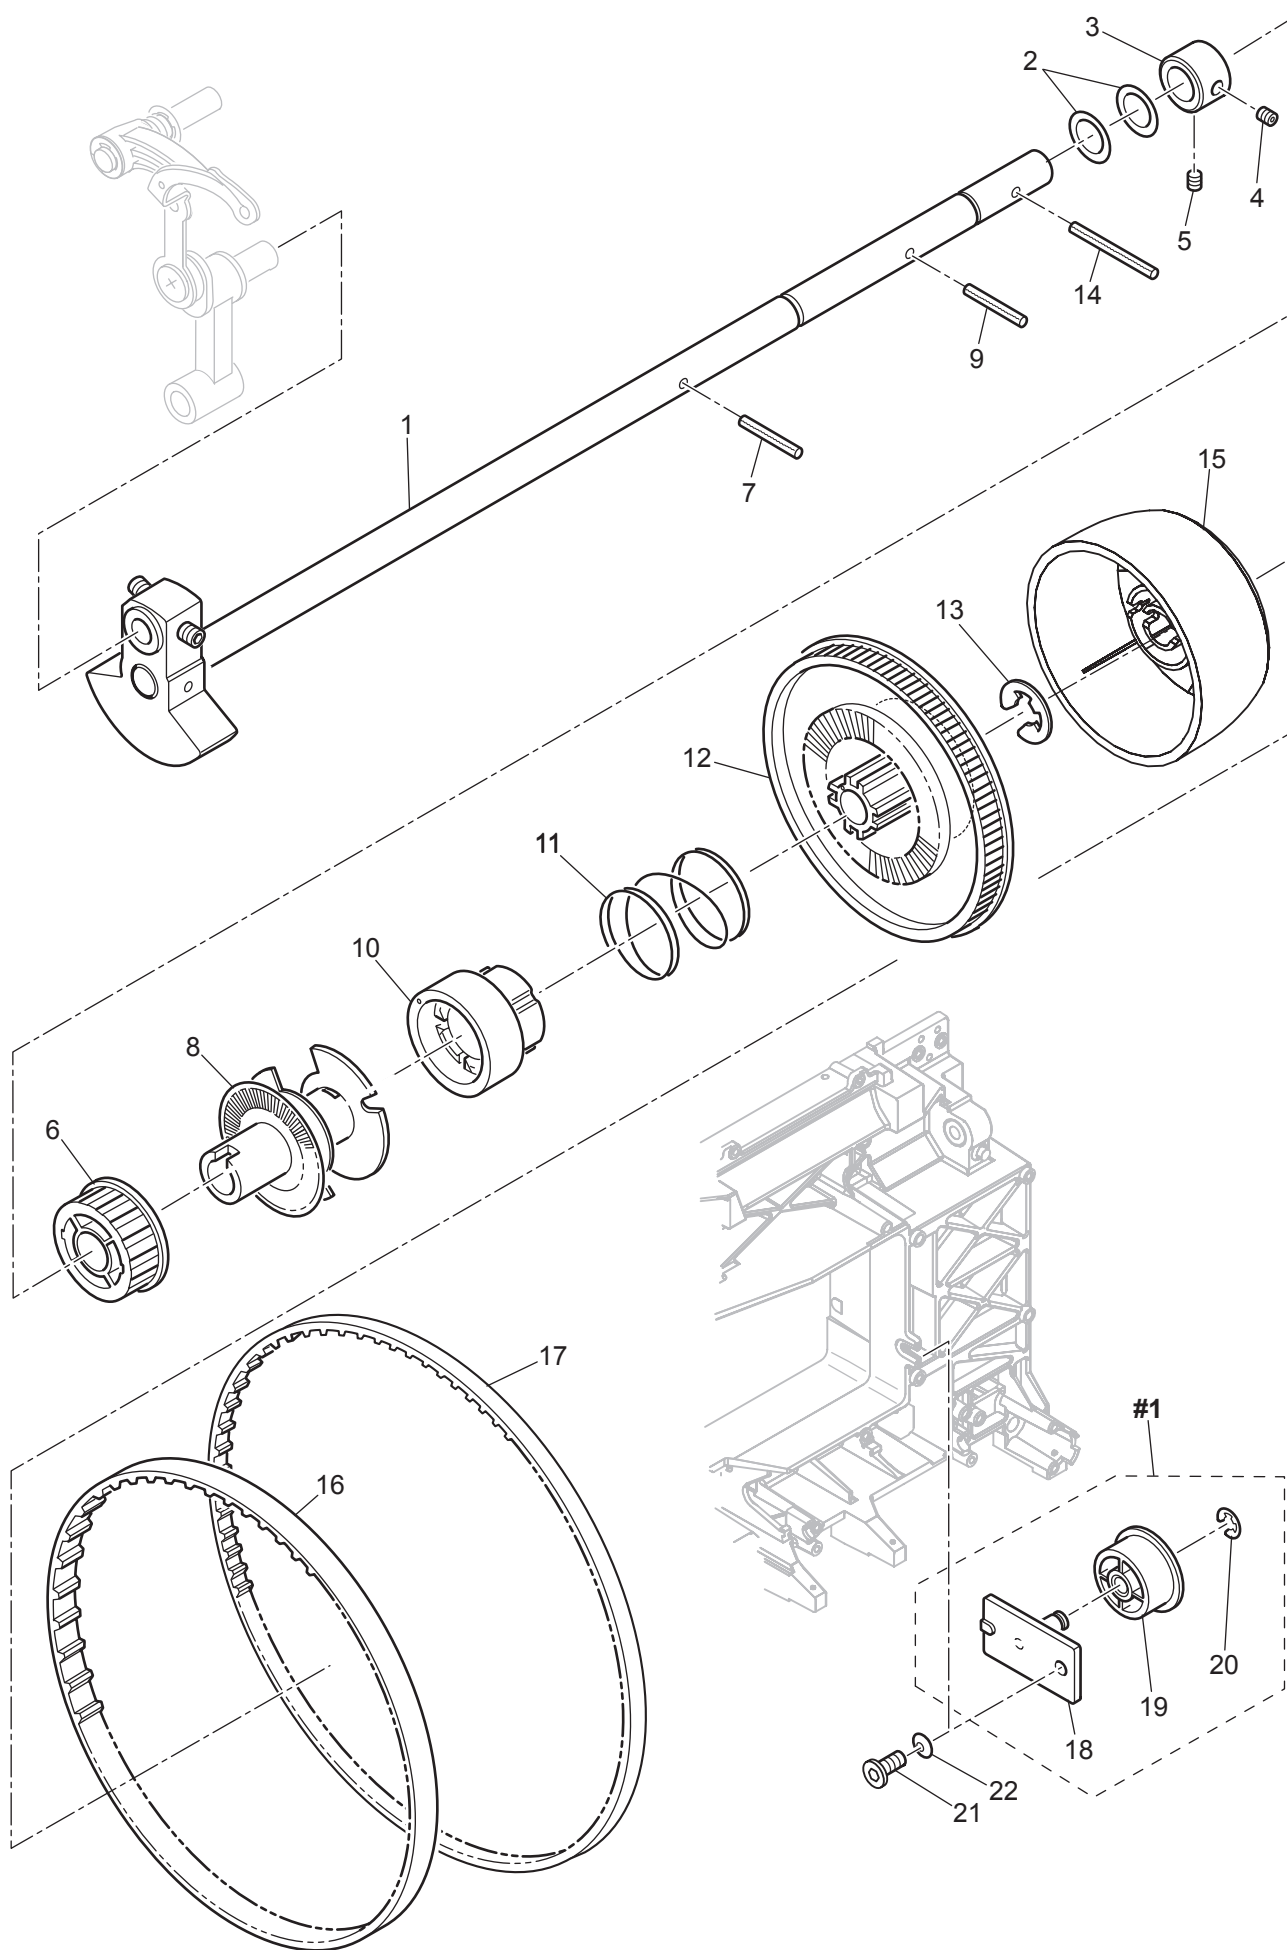

C

No.	Part No.	Description
#1	68002763	Bobbin Winder Assy.
#2	68002764	Thread Tension Cover Assy.
#3	68002847	Unit Cover Assy.
21	68002696	Rubber Ring
28	68001355	Bobbin Winder Switch Assy.

D

No.	Part No.	Description
#1	68002772	Thread Tension Regulator Unit
3	68001586	Thread Tension Disc
15	416395901	Tension Release Pulse Motor
27	416396101	Thread Check Spring
32	68001656	Thread Sensor Board Assy.

E

No.	Part No.	Description
#1	68001661	Needle Bar Guide Assy.
#2	68001686	Needle Bar Assy.
#3	68002776	Z Link Bracket Unit
#4	68002778	Presser Foot Lifter Bracket Unit
#5	68002779	Thread Take-Up Lever Unit
6	68001677	Threader Hook Assy.
16	68002629	Needle Clamp Assy.
17	68002630	Needle Clamp Screw
27	68001706	Needle Bar Clank Rod Assy.
34	68001725	Presser Foot Lifter
35	68001730	Presser Foot Switch Assy.
37	68001733	Presser Bar
38	68002688	Presser Bar Guide Bracket
42	68001737	Presser Bar Bush
44	68002497	Presser Foot Thumb Screw
46	68002781	Presser Foot Holder
47	68002802	Zigzag Foot

F

No.	Part No.	Description
#1	68001341	Belt Tension Assy.
1	68002605	Upper Shaft Assy.
6	68001199	Upper Shaft Timing Pulley
7	416400401	Spring Pin
8	68001234	STS Slit
9	68001326	Spring Pin
10	68001328	Clutch Change Collar
11	68001331	Clutch Change Spring
12	68001333	Belt Wheel
14	416400501	Spring Pin
15	68002805	Hand Wheel
16	416400301	Timing Belt (Upper Shaft)
17	68001340	Timing Belt (Motor)

G

No.	Part No.	Description
#1	68002865	Needle Plate Assy.
#2	68002498	Bobbin Holder Unit
14	68001385	Bobbin Cover Plate
17	68001389	Bobbin

H

No.	Part No.	Description
#1	68001452	Feed Rocking Assy.
#2	68001393	Feed Assy.
#3	68001467	Hook Race Unit