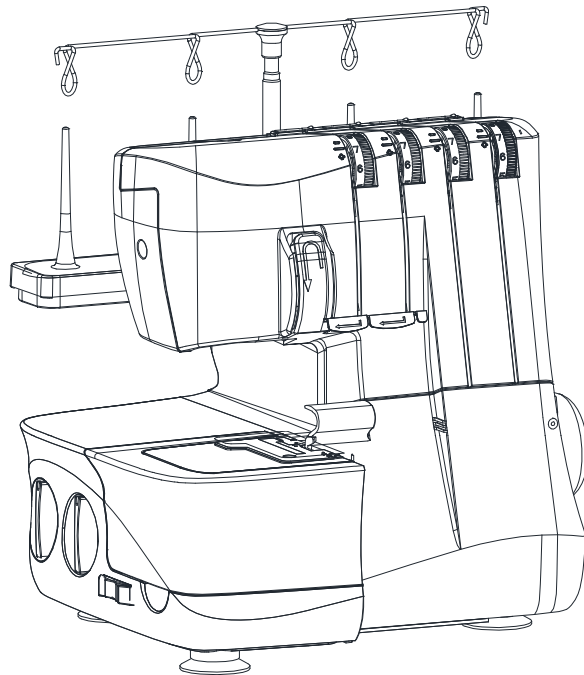

**SINGER®**

S14-68

S14-69

S14-77

S14-78

S14-79

1450OL

Liste de pièces  
Lista de Piezas  
Parts List

No.	Part No.	Description
12	68004203	DIFFERENTIAL FEED DOG
13	68004208	MAIN FEED DOG
37	68004186	DIFFERENTIAL KNOB COMPLETE
38	68004190	STITCH LENGTH KNOB COMPLETE

<u>No.</u>	<u>Part No.</u>	<u>Description</u>
#2	68004419	NEEDLE CLAMP COMPLETE
#3	68004423	NEEDLE PLATE COMPLETE
2	68004220	PRESSER LIFTER LEVER
3	68004224	SPRING PIN (2.5x10)
24	416365901	SET SCREW NEEDLE CLAMP FRONT
35	68004253	PRESSER HOLDER ASSEMBLY
37	68004191	PRESSER FOOT ASSEMBLY

---

No.	Part No.	Description
2	68004332	UPPER BLADE
32	68004333	NEEDLE GUIDE
34	68004335	LOWER BLADE
35	416121501	SET SCREW (M4x8 A)

---

No.	Part No.	Description
5	68004336	LED HOLDER COMPLETE (FOR EU.)
5	68004337	LED HOLDER COMPLETE (FOR UL)
11	68004194	TIMING BELT
18	68004195	PRESSER BAR LEVER MICRO SWITCH
21	68004338	MOTOR (FOR 230V) EU.
21	68004339	MOTOR (FOR 120V) US
31	68004340	BELT WHEEL
32	68004341	FOOT CONTROLLER (FOR 220V~240V) EU.
32	416468101	FOOT CONTROLLER (FOR 100V~120V) US

---

<u>No.</u>	<u>Part No.</u>	<u>Description</u>
8	68004352	LEFT NEEDLE THREAD TENSION DIAL COMPLETE (1)
9	68004386	LEFT NEEDLE THREAD TENSION DIAL COMPLETE (2)
10	68004388	LEFT NEEDLE THREAD TENSION DIAL COMPLETE (3)
11	68004389	LEFT NEEDLE THREAD TENSION DIAL COMPLETE (4)