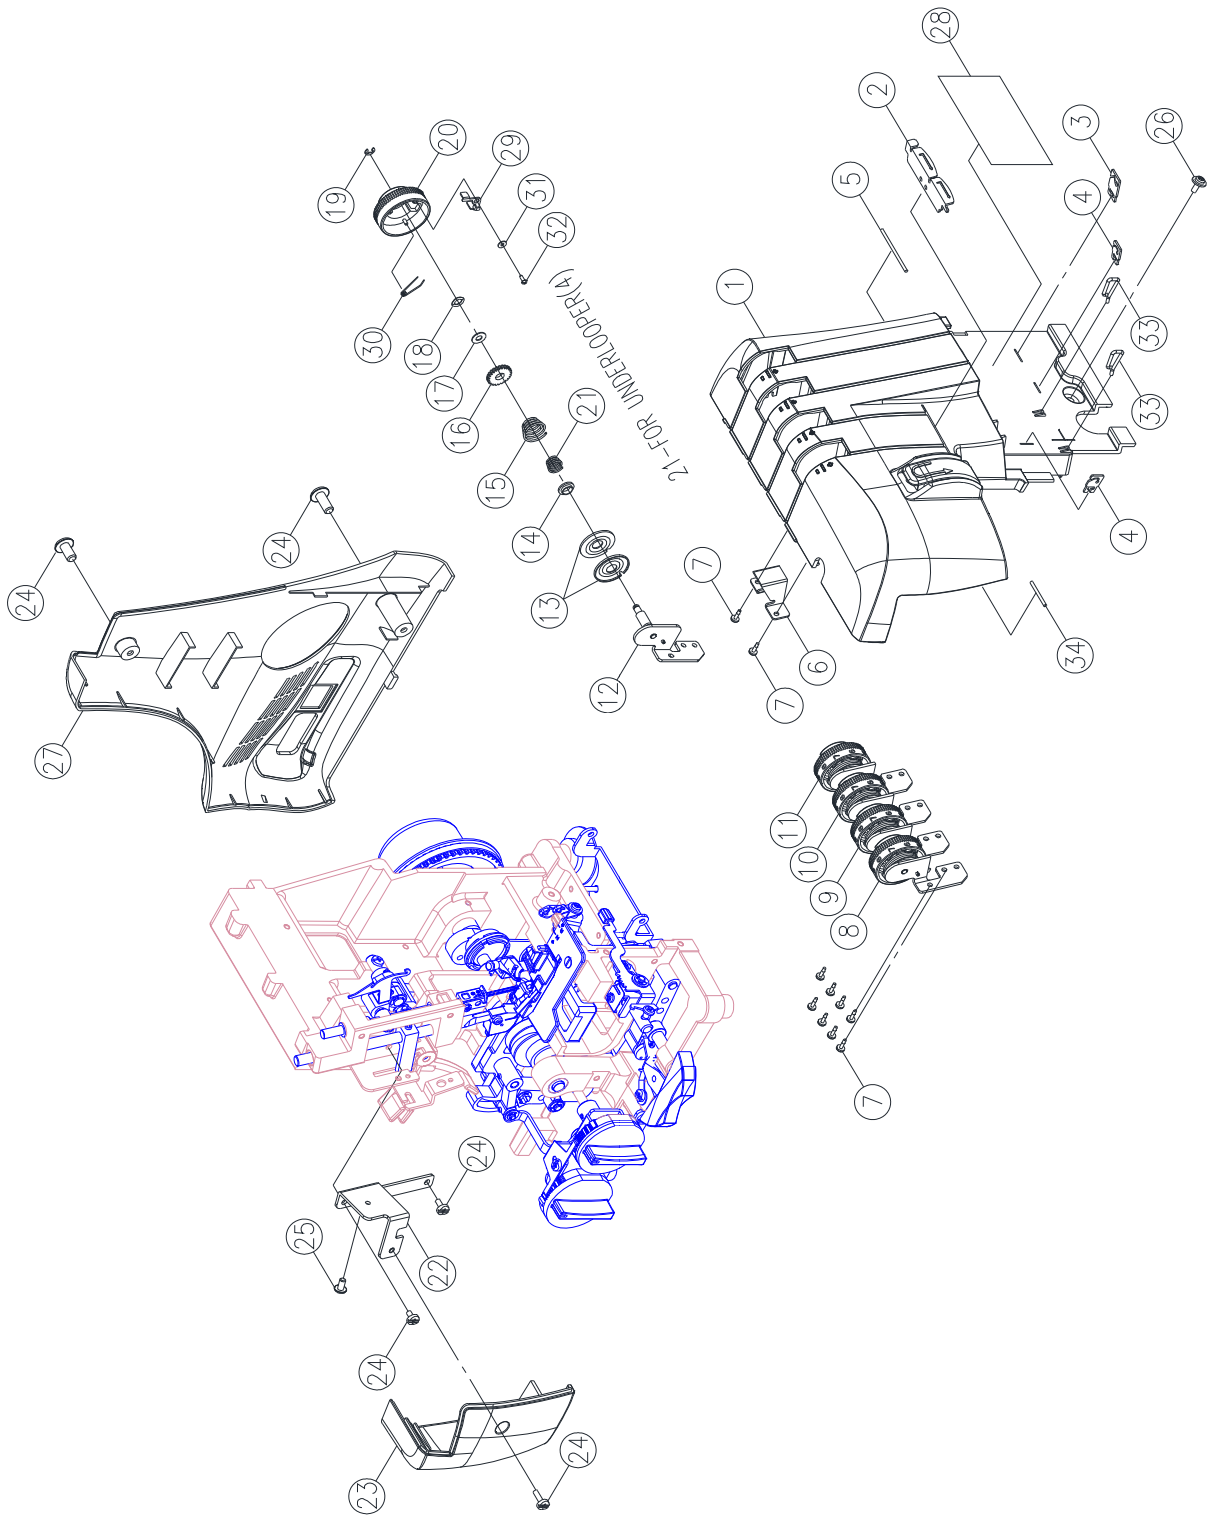

No.	Part No.	Description
12	68004203	DIFFERENTIAL FEED DOG
13	68004208	MAIN FEED DOG
37	68004186	DIFFERENTIAL KNOB COMPLETE
38	68004190	STITCH LENGTH KNOB COMPLETE

<u>No.</u>	<u>Part No.</u>	<u>Description</u>
#2	68004419	NEEDLE CLAMP COMPLETE
#3	68004423	NEEDLE PLATE COMPLETE
2	68004220	PRESSER LIFTER LEVER
3	68004224	SPRING PIN (2.5x10)
24	416365901	SET SCREW NEEDLE CLAMP FRONT
35	68004253	PRESSER HOLDER ASSEMBLY
37	68004191	PRESSER FOOT ASSEMBLY

---

No.	Part No.	Description
22	68004322	UNDERLOOPER
23	68004323	UNDERLOOPER LEVER
29	68004329	MOVABLE NEEDLE GUARD
31	68004426	UNDERLOOPER THREAD GUIDE COMPLETE
35	68004193	HAND WHEEL
41	68004331	LOOPER HOUSING (FOR S14-77, S14-78, S14-79, 1450OL)

---

No.	Part No.	Description
2	68004332	UPPER BLADE
32	68004333	NEEDLE GUIDE
34	68004335	LOWER BLADE
35	416121501	SET SCREW (M4x8 A)

---

No.	Part No.	Description
5	68004336	LED HOLDER COMPLETE (FOR EU.)
5	68004337	LED HOLDER COMPLETE (FOR UL)
11	68004194	TIMING BELT
18	68004195	PRESSER BAR LEVER MICRO SWITCH
21	68004338	MOTOR (FOR 230V) EU.
21	68004339	MOTOR (FOR 120V) US
31	68004340	BELT WHEEL
32	68004341	FOOT CONTROLLER (FOR 220V~240V) EU.
32	416468101	FOOT CONTROLLER (FOR 100V~120V) US

---

<u>No.</u>	<u>Part No.</u>	<u>Description</u>
8	68004352	LEFT NEEDLE THREAD TENSION DIAL COMPLETE (1)
9	68004386	LEFT NEEDLE THREAD TENSION DIAL COMPLETE (2)
10	68004388	LEFT NEEDLE THREAD TENSION DIAL COMPLETE (3)
11	68004389	LEFT NEEDLE THREAD TENSION DIAL COMPLETE (4)