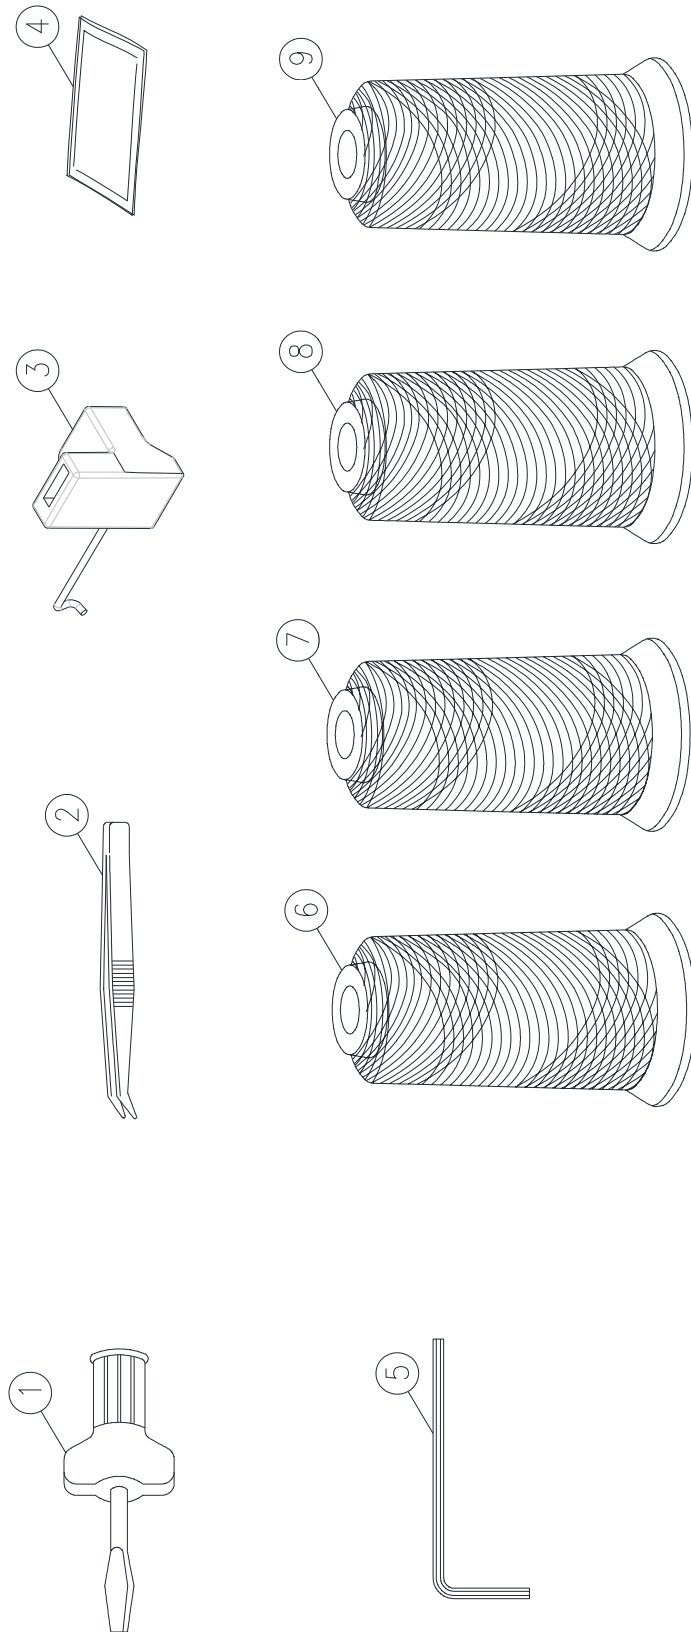

No.	Part No.	Description
12	68004203	DIFFERENTIAL FEED DOG
13	68004208	MAIN FEED DOG
37	68004186	DIFFERENTIAL KNOB COMPLETE
38	68004190	STITCH LENGTH KNOB COMPLETE

<u>No.</u>	<u>Part No.</u>	<u>Description</u>
#2	68004419	NEEDLE CLAMP COMPLETE
#3	68004423	NEEDLE PLATE COMPLETE
2	68004220	PRESSER LIFTER LEVER
3	68004224	SPRING PIN (2.5x10)
24	416365901	SET SCREW NEEDLE CLAMP FRONT
35	68004253	PRESSER HOLDER ASSEMBLY
37	68004191	PRESSER FOOT ASSEMBLY

---

No.	Part No.	Description
2	68004332	UPPER BLADE
32	68004333	NEEDLE GUIDE
34	68004335	LOWER BLADE
35	416121501	SET SCREW (M4x8 A)

---

No.	Part No.	Description
5	68004336	LED HOLDER COMPLETE (FOR EU.)
5	68004337	LED HOLDER COMPLETE (FOR UL)
11	68004194	TIMING BELT
18	68004195	PRESSER BAR LEVER MICRO SWITCH
21	68004338	MOTOR (FOR 230V) EU.
21	68004339	MOTOR (FOR 120V) US
31	68004340	BELT WHEEL
32	68004341	FOOT CONTROLLER (FOR 220V~240V) EU.
32	416468101	FOOT CONTROLLER (FOR 100V~120V) US

---

<u>No.</u>	<u>Part No.</u>	<u>Description</u>
8	68004352	LEFT NEEDLE THREAD TENSION DIAL COMPLETE (1)
9	68004386	LEFT NEEDLE THREAD TENSION DIAL COMPLETE (2)
10	68004388	LEFT NEEDLE THREAD TENSION DIAL COMPLETE (3)
11	68004389	LEFT NEEDLE THREAD TENSION DIAL COMPLETE (4)

---

<u>No.</u>	<u>Part No.</u>	<u>Description</u>
5	68004410	SPOOL STAND SHAFT
6	68004196	HOLDER
14	68004197	SEWING TABLE BODY COVER
17	68004198	FRONT LIFT COVER

<u>No.</u>	<u>Part No.</u>	<u>Description</u>
1	412381501	SCREWDRIVER
2	416373101	TWEEZERS
3	68004411	2 THREAD CONVERTER (FOR S14-77, S14-78, S14-79, 1450OL)
4	620106896	INSPIRA OVERLOCK NEEDLE 80
5	411668901	ALLEN WRENCH