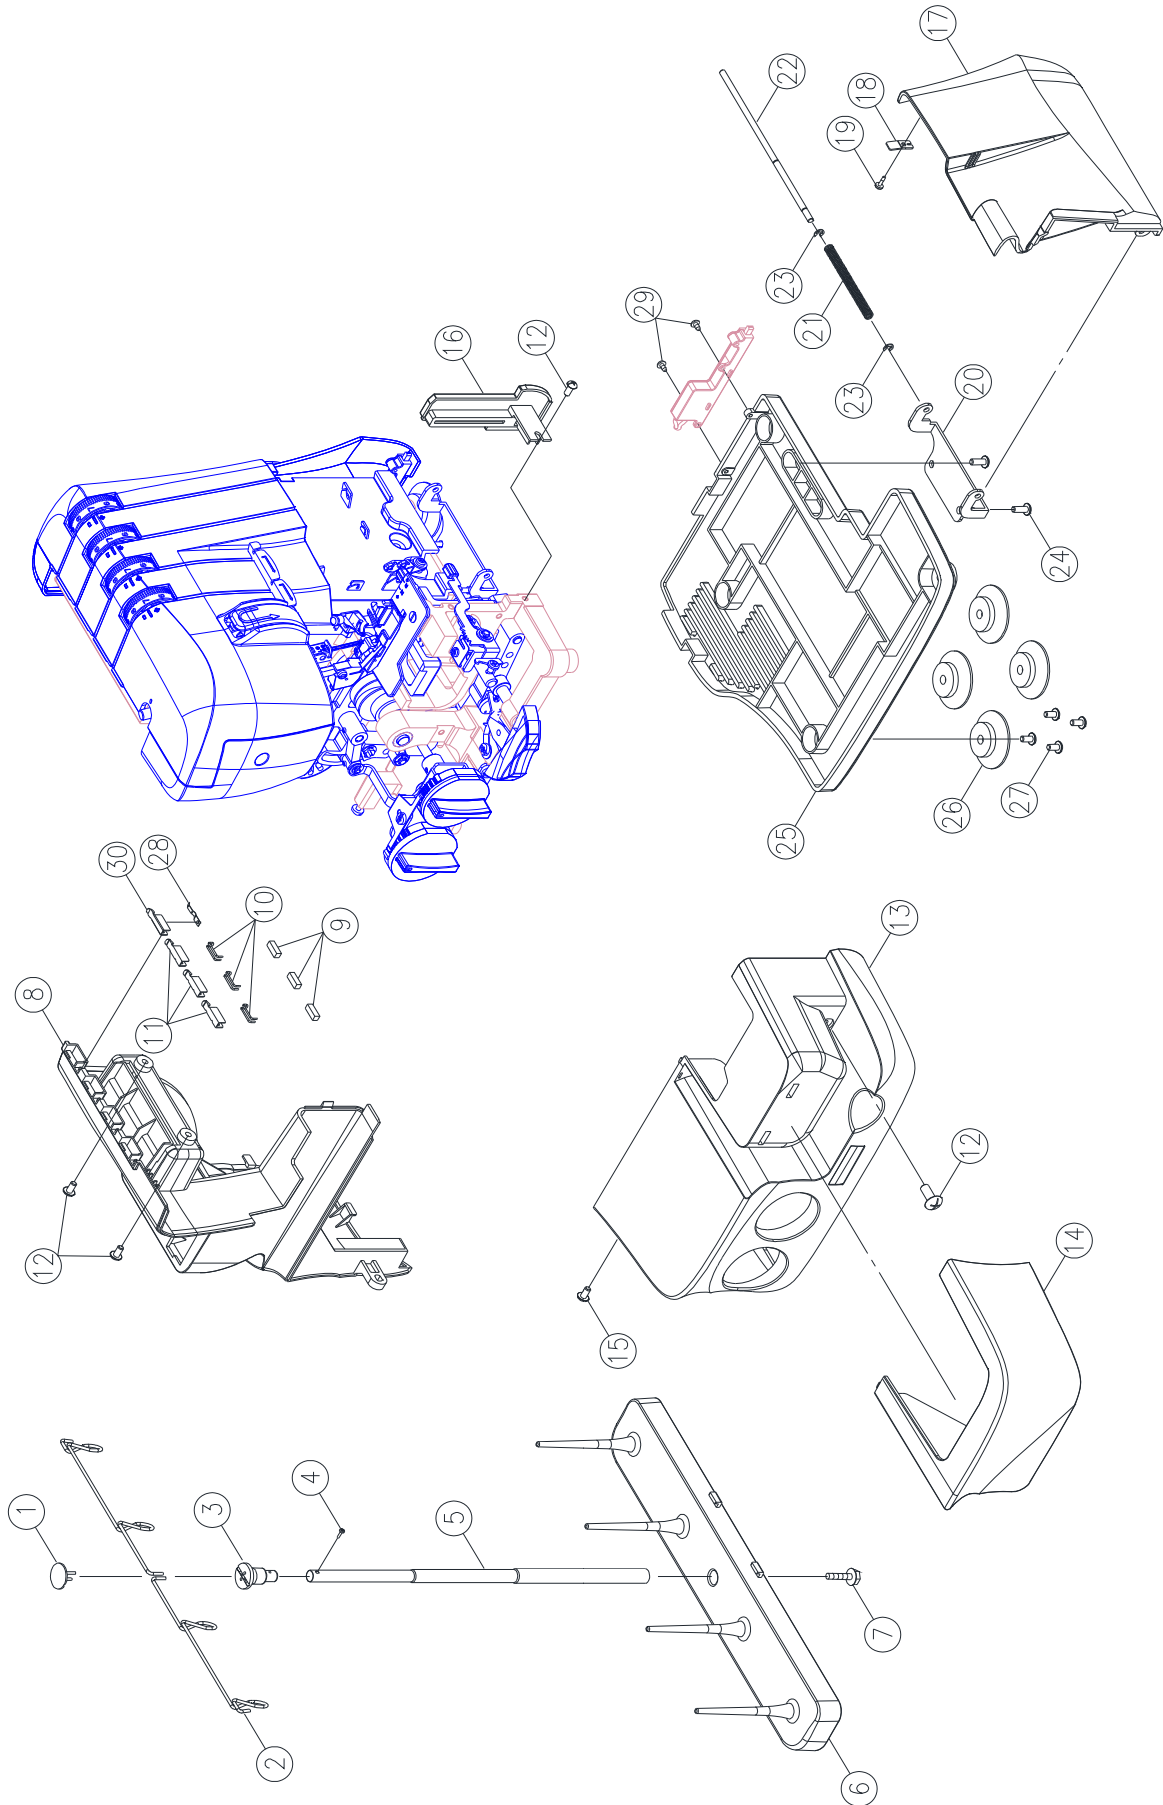

No.	Part No.	Description
12	68004203	DIFFERENTIAL FEED DOG
13	68004208	MAIN FEED DOG
37	68004186	DIFFERENTIAL KNOB COMPLETE
38	68004190	STITCH LENGTH KNOB COMPLETE

<u>No.</u>	<u>Part No.</u>	<u>Description</u>
#2	68004419	NEEDLE CLAMP COMPLETE
#3	68004423	NEEDLE PLATE COMPLETE
2	68004220	PRESSER LIFTER LEVER
3	68004224	SPRING PIN (2.5x10)
24	416365901	SET SCREW NEEDLE CLAMP FRONT
35	68004253	PRESSER HOLDER ASSEMBLY
37	68004191	PRESSER FOOT ASSEMBLY

---

No.	Part No.	Description
2	68004332	UPPER BLADE
32	68004333	NEEDLE GUIDE
34	68004335	LOWER BLADE
35	416121501	SET SCREW (M4x8 A)

---

No.	Part No.	Description
5	68004336	LED HOLDER COMPLETE (FOR EU.)
5	68004337	LED HOLDER COMPLETE (FOR UL)
11	68004194	TIMING BELT
18	68004195	PRESSER BAR LEVER MICRO SWITCH
21	68004338	MOTOR (FOR 230V) EU.
21	68004339	MOTOR (FOR 120V) US
31	68004340	BELT WHEEL
32	68004341	FOOT CONTROLLER (FOR 220V~240V) EU.
32	416468101	FOOT CONTROLLER (FOR 100V~120V) US

---

<u>No.</u>	<u>Part No.</u>	<u>Description</u>
8	68004352	LEFT NEEDLE THREAD TENSION DIAL COMPLETE (1)
9	68004386	LEFT NEEDLE THREAD TENSION DIAL COMPLETE (2)
10	68004388	LEFT NEEDLE THREAD TENSION DIAL COMPLETE (3)
11	68004389	LEFT NEEDLE THREAD TENSION DIAL COMPLETE (4)

---

<u>No.</u>	<u>Part No.</u>	<u>Description</u>
5	68004410	SPOOL STAND SHAFT
6	68004196	HOLDER
14	68004197	SEWING TABLE BODY COVER
17	68004198	FRONT LIFT COVER

<u>No.</u>	<u>Part No.</u>	<u>Description</u>
1	412381501	SCREWDRIVER
2	416373101	TWEEZERS
3	68004411	2 THREAD CONVERTER (FOR S14-77, S14-78, S14-79, 1450OL)
4	620106896	INSPIRA OVERLOCK NEEDLE 80
5	411668901	ALLEN WRENCH