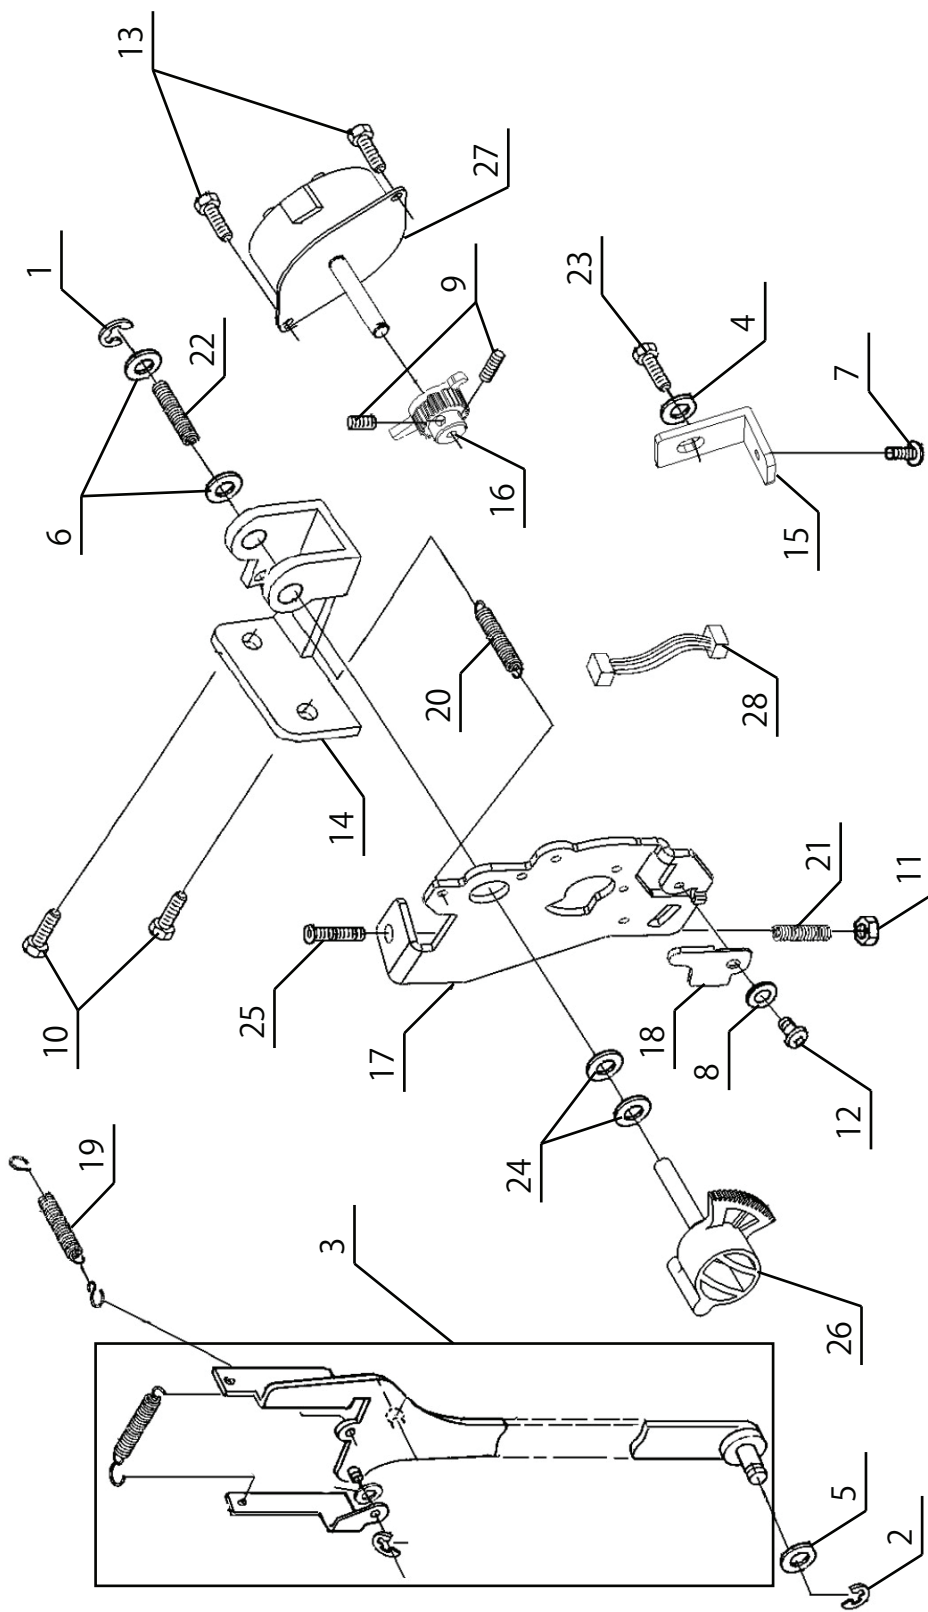

NOT Available

1	270 008400	E5 CLIP-ON-WASHER
2	270 010963	E6 CLIP-ON-WASHER
3		M4 BOLT
5	270 061588	WASHER
6	270 062307	M4 SCREW
7	270 066474	M5 SCREW
8	270 066727	M4 SCREW
9	270 067447	M5 SCREW
10	270 073434	M4 PHILIPS SCREW
13	416534201	SHUTTLE RACE ASSEMBLY
15	270 076141	BALL METAL
16	416534301	COLLAR
17	416534401	LOWER SHAFT
19	416534601	SECURING PLATE A
20	416534701	LOWER SHAFT PIN
21	416534801	SECURING PLATE A
22	416539701	FEED-DOG LIFTING CAM
23		SHUTTLE GEAR
24		BEVEL GEAR
26		M4 SCREW

Available parts

<u>Ref No</u>	<u>Part No</u>	<u>Part Name</u>
17	68004469	FEED-DOG

NOT Available

1	270 001513	E4 CLIP-ON-WASHER
2	270 039816	M4 SQUARE NUT
3	270 061222	M4 PHILIPS SCREW
4	270 061224	M4 PHILIPS SCREW
5	416535001	CENTER PIN
6	270 073299	M4 TORQUE NUT
7	270 073434	M4 PHILIPS SCREW
8	270 075190	TORSION SPRING
9	270 077035	M4 PHILIPS SCREW
10	416535101	M3 SCREW
11	416535301	FEED REGULATING SHAFT
12	416535501	SECURING PLATE
13	416535601	SHAFT
14	416535801	FEED-DOG LIFTING ARM BRACKET
15	416532001	M4 SCREW
16		FEED REGULATING ARM
18	270 087183	SPRING
19		SHAFT SUPPORT
20		FEED REGULATING BRACKET UNIT

Available parts

Ref No	Part No	Part Name
10	416821901	CP BOLT
27	68014194	STEPPING MOTOR
28	68014195	SWITCH HARNESS

NOT Available

1	270 001513	E4 CLIP-ON-WASHER
2	270 008400	E5 CLIP-ON-WASHER
3		FEED REGULATOR ARM
4	270 031246	WASHER
5	270 032316	WASHER
6	270 059221	WASHER
7	270 061222	M4 PHILIPS SCREW
8	270 063805	WASHER
9	270 064653	M3 SCREW
11	270 073299	M4 TORQUE NUT
12	270 080110	M3 SCREW
13	270 080110	BOLT
14	416536201	BRACKET
15	416536401	BRACKET
16	416463001	PINION GEAR
17		STEPPING MOTOR BRACKET
18		FEEDING MATERIAL PLATE
19	270 085066	EXTENSION SPRING
20	270 087188	SPRING
21	270 087189	COMPRESSION SPRING
22	270 087191	COMPRESSION SPRING
23	270 087262	M3 CP SCREW
24	270 087274	WASHER
25	270 087668	M4 BOLT
26		FEED REGULATOR