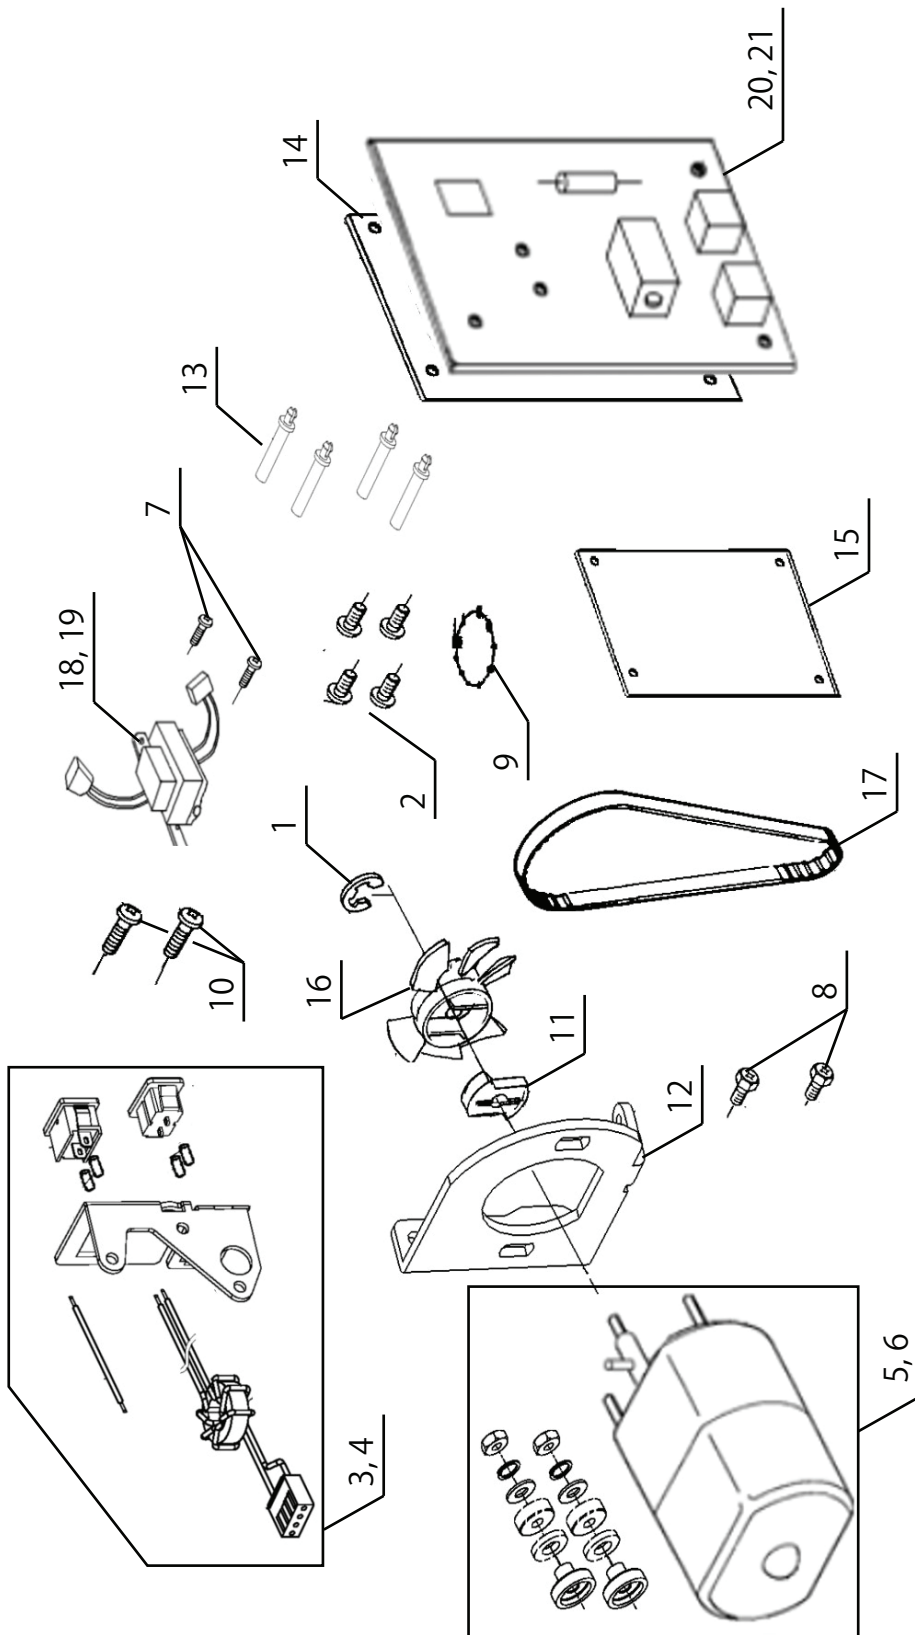

NOT Available

1	270 008400	E5 CLIP-ON-WASHER
2	270 010963	E6 CLIP-ON-WASHER
3		M4 BOLT
5	270 061588	WASHER
6	270 062307	M4 SCREW
7	270 066474	M5 SCREW
8	270 066727	M4 SCREW
9	270 067447	M5 SCREW
10	270 073434	M4 PHILIPS SCREW
13	416534201	SHUTTLE RACE ASSEMBLY
15	270 076141	BALL METAL
16	416534301	COLLAR
17	416534401	LOWER SHAFT
19	416534601	SECURING PLATE A
20	416534701	LOWER SHAFT PIN
21	416534801	SECURING PLATE A
22	416539701	FEED-DOG LIFTING CAM
23		SHUTTLE GEAR
24		BEVEL GEAR
26		M4 SCREW

Available parts

<u>Ref No</u>	<u>Part No</u>	<u>Part Name</u>
17	68004469	FEED-DOG

NOT Available

1	270 001513	E4 CLIP-ON-WASHER
2	270 039816	M4 SQUARE NUT
3	270 061222	M4 PHILIPS SCREW
4	270 061224	M4 PHILIPS SCREW
5	416535001	CENTER PIN
6	270 073299	M4 TORQUE NUT
7	270 073434	M4 PHILIPS SCREW
8	270 075190	TORSION SPRING
9	270 077035	M4 PHILIPS SCREW
10	416535101	M3 SCREW
11	416535301	FEED REGULATING SHAFT
12	416535501	SECURING PLATE
13	416535601	SHAFT
14	416535801	FEED-DOG LIFTING ARM BRACKET
15	416532001	M4 SCREW
16		FEED REGULATING ARM
18	270 087183	SPRING
19		SHAFT SUPPORT
20		FEED REGULATING BRACKET UNIT

Available parts

Ref No	Part No	Part Name
10	416821901	CP BOLT
27	68014194	STEPPING MOTOR
28	68014195	SWITCH HARNESS

NOT Available

1	270 001513	E4 CLIP-ON-WASHER
2	270 008400	E5 CLIP-ON-WASHER
3		FEED REGULATOR ARM
4	270 031246	WASHER
5	270 032316	WASHER
6	270 059221	WASHER
7	270 061222	M4 PHILIPS SCREW
8	270 063805	WASHER
9	270 064653	M3 SCREW
11	270 073299	M4 TORQUE NUT
12	270 080110	M3 SCREW
13	270 080110	BOLT
14	416536201	BRACKET
15	416536401	BRACKET
16	416463001	PINION GEAR
17		STEPPING MOTOR BRACKET
18		FEEDING MATERIAL PLATE
19	270 085066	EXTENSION SPRING
20	270 087188	SPRING
21	270 087189	COMPRESSION SPRING
22	270 087191	COMPRESSION SPRING
23	270 087262	M3 CP SCREW
24	270 087274	WASHER
25	270 087668	M4 BOLT
26		FEED REGULATOR