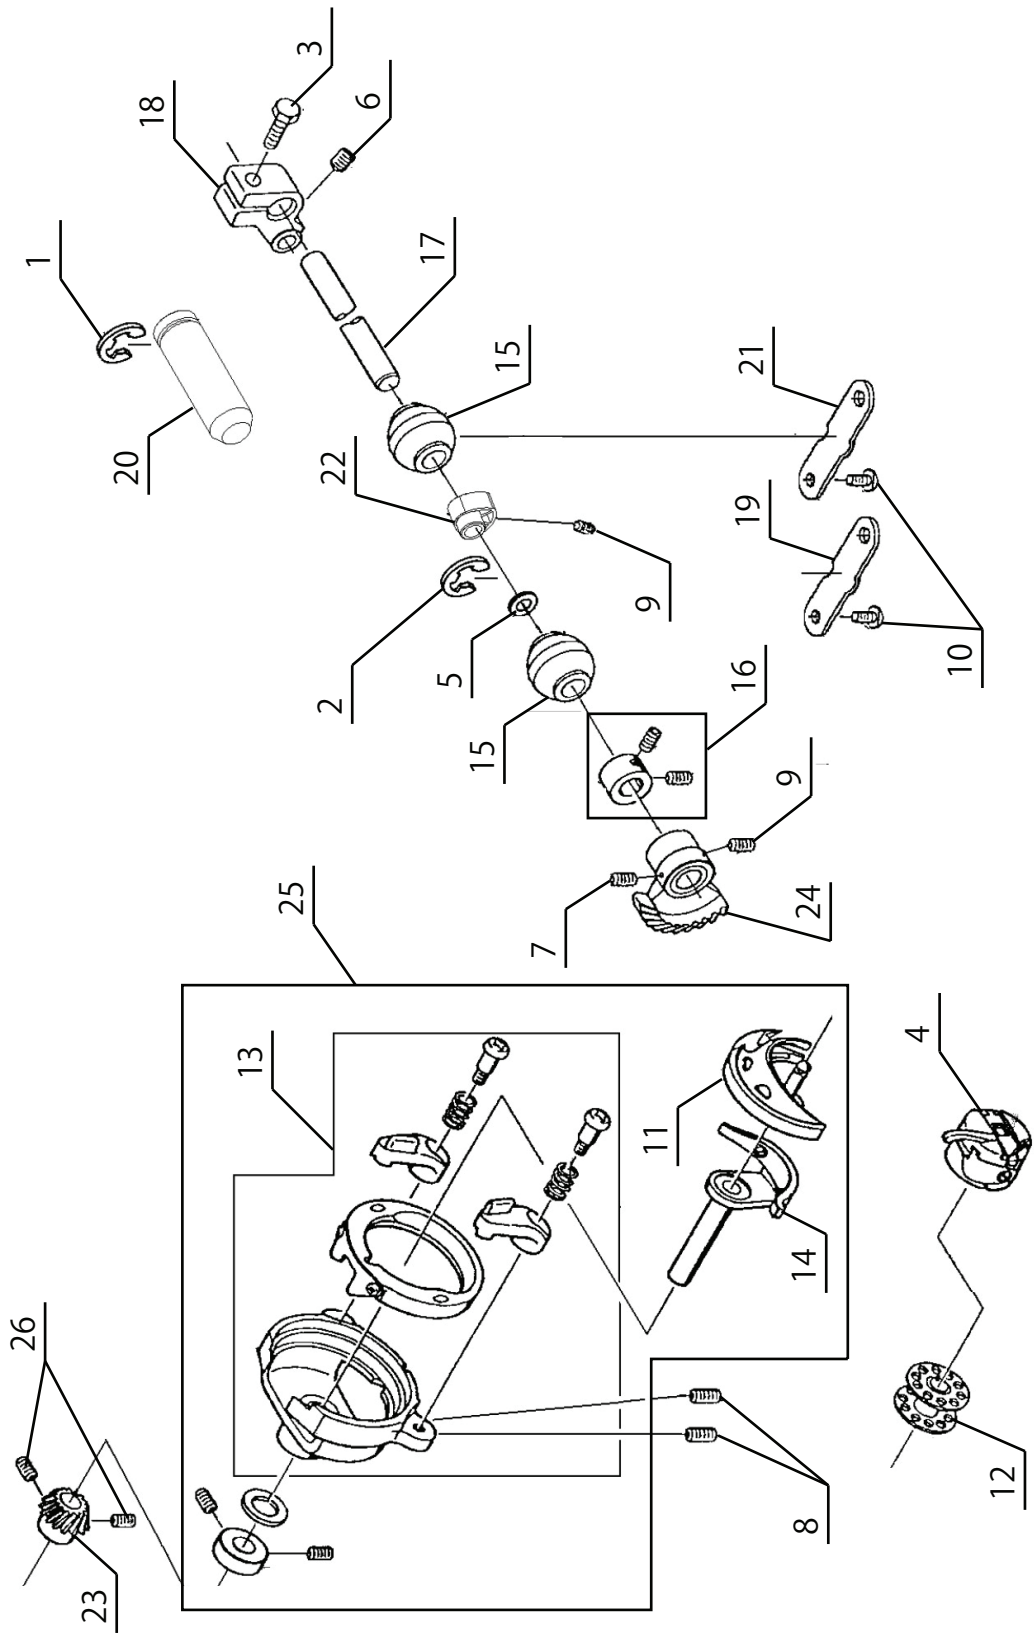

Available parts

Ref No	Part No	Part Name
4	270 047910	BOBBIN CASE
11	270 074097	SHUTTLE HOOK
12	416534101	BOBBIN
14	416464701	SHUTTLE DRIVER
18	416534501	LOWER SHAFT ROCKER
25	416464701	SHUTTLE RACE ASSEMBLY

NOT Available

1	270 008400	E5 CLIP-ON-WASHER
2	270 010963	E6 CLIP-ON-WASHER
3		M4 BOLT
5	270 061588	WASHER
6	270 062307	M4 SCREW
7	270 066474	M5 SCREW
8	270 066727	M4 SCREW
9	270 067447	M5 SCREW
10	270 073434	M4 PHILIPS SCREW
13	416534201	SHUTTLE RACE ASSEMBLY
15	270 076141	BALL METAL
16	416534301	COLLAR
17	416534401	LOWER SHAFT
19	416534601	SECURING PLATE A
20	416534701	LOWER SHAFT PIN
21	416534801	SECURING PLATE A
22	416539701	FEED-DOG LIFTING CAM
23		SHUTTLE GEAR
24		BEVEL GEAR
26		M4 SCREW