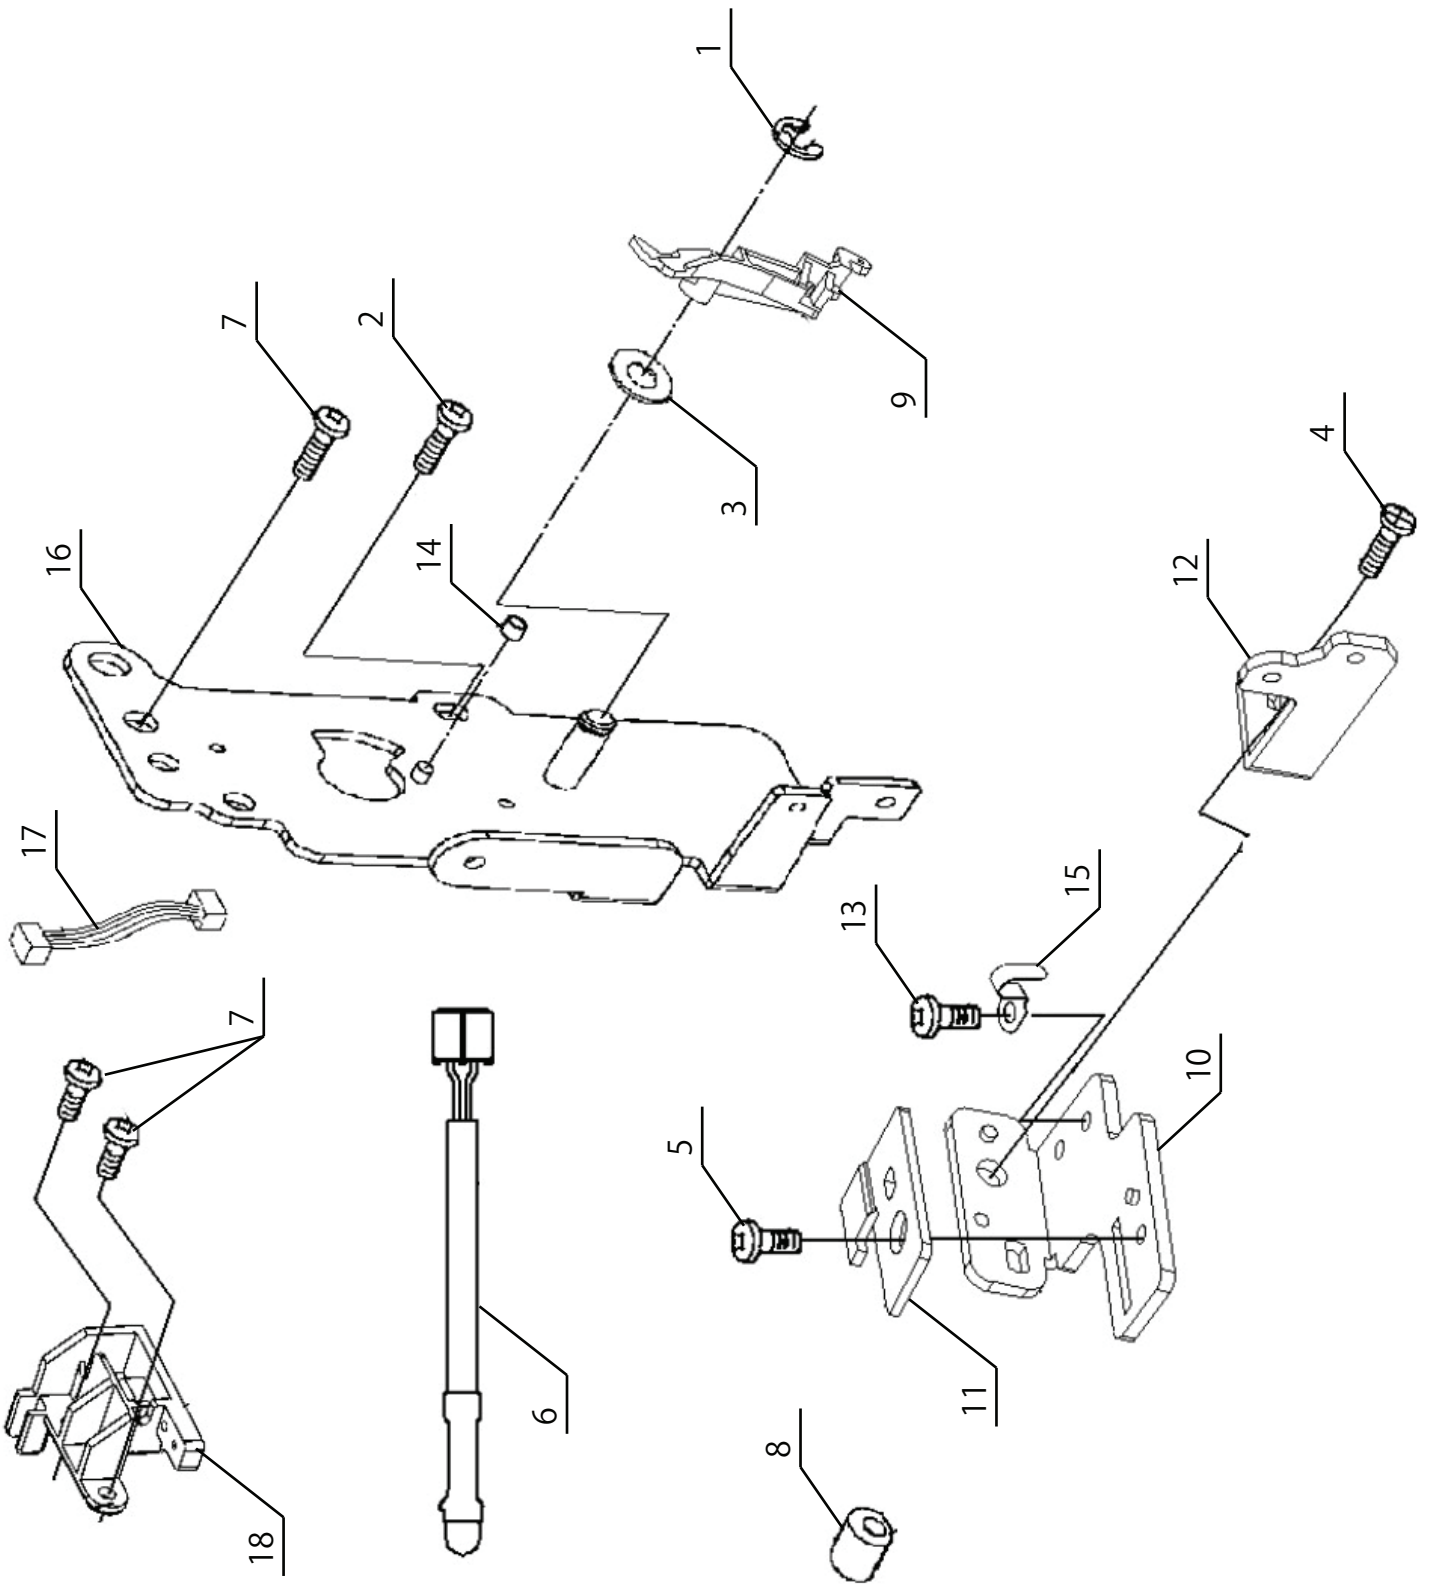

NOT Available

1	270 010963	E6 CLIP-ON-WASHER
2	270 043389	THRUST WASHER
3	270 043930	SPRING PIN
5	416459701	WASHER
6	270 066235	SECURING PLATE
8	270 068152	BALL BUSH
9	270 073371	M6 SCREW
10	270 073434	M4 PHILIPS SCREW
11	270 075207	CS-CLIP
12	270 077035	M4 PHILIPS SCREW
13	416531201	COLLAR
15	416531501	MAIN SHAFT
18	416459801	BALANCE CAM
22	416531901	M3 PHILIPS SCREW
23	416460201	RATCHET
29	416460801	PIN
31	416461001	PIN
32	416433401	SPRING PIN

B

Available parts

<u>Ref No</u>	<u>Part No</u>	<u>Part Name</u>
10	416461201	BOBBIN WINDER ASSY
12	416461401	SWITCH HARNESS
13	270 087182	TORSION SPRING

NOT Available

1	270 010963	E6 CLIP-ON-WASHER
2	270 061222	M4 PHILIPS SCREW
3	270 073900	M3 PHILIPS SCREW
4	270 080110	M3 PHILIPS SCREW
5	270 077042	M4 PHILLIPS SCREW
6		PHOTO SENSOR CIRCUIT BOARD
7	416532101	INSULATING SHEET
8	416461101	BOBBIN WINDER BRACKET
9	416532201	BRACKET
11	270 085274	M2 SCREW
14		BOBBIN WINDER BASE

C

Available parts

Ref No	Part No	Part Name
6	68012972	LED HARNESS

NOT Available

1	270 001513	E4 CLIP-ON-WASHER
2	270 039817	M4 PHILIPS SCREW
3	270 053321	THRUST WASHER
4	270 061224	M4 PHILIPS SCREW
5	270 073900	M3 PHILIPS SCREW
7	270 077042	M4 PHILLIPS SCREW
8	416532301	RUBBER RING
9	416532601	ZIGZAG GUIDE BLOCK
10	416533001	NEEDLE BAR SWING BRACKET
11	416533101	POSITIONER
12	416533301	THREAD GUIDE PLATE □ SECURING PLATE
13	270 086376	M3 SCREW
14	270 087273	SPACER
15	68003793	CORD GUARD
16		NEEDLE BAR SUPPRT BRACKET
17		SENSOR UNIT
18		MAIN SHAFT SUPPRT

Available parts

Ref No	Part No	Part Name
16	270 077041	UNITY FASTENER
17	270 077421	THREADER ASSEMBLY
20	416487801	NEEDLE CLAMP SET
21	416461601	STOPPER
22	416461701	ZIGZAG DRIVE GEAR
24	416532501	NEEDLE BAR
25	416461801	NEEDLE BAR CRANK
26	416461901	NEEDLE BAR CRANK
31	416462001	ECCENTRIC CAM
32	416462101	GUIDE BLOCK
33	68014194	STEPPING MOTOR