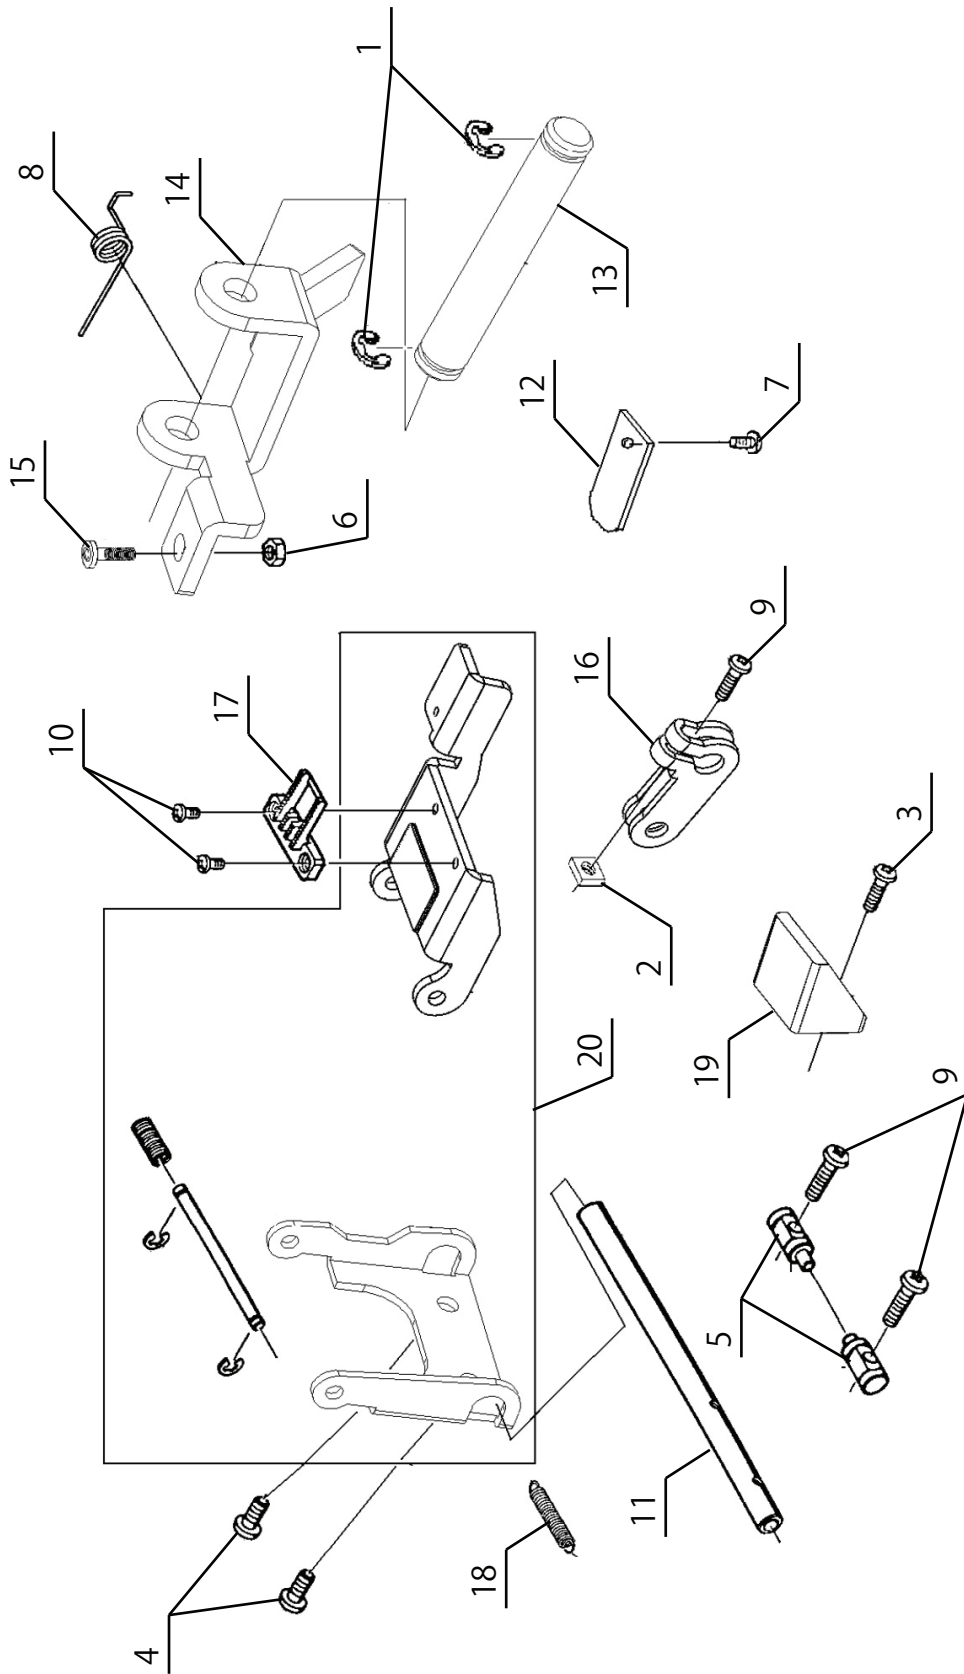

Available parts

Ref No	Part No	Part Name
16	270 077041	UNITY FASTENER
17	270 077421	THREADER ASSEMBLY
20	416487801	NEEDLE CLAMP SET
21	416461601	STOPPER
22	416461701	ZIGZAG DRIVE GEAR
24	416532501	NEEDLE BAR
25	416461801	NEEDLE BAR CRANK
26	416461901	NEEDLE BAR CRANK
31	416462001	ECCENTRIC CAM
32	416462101	GUIDE BLOCK
33	68014194	STEPPING MOTOR

Available parts

Ref No	Part No	Part Name
7	270 080065	SCREW FOR SHANK
8	416462201	NEEDLE PLATE
12	416474001	ZIGZAG PRESSER FOOT
14	416504701	BH HARNESS

NOT Available

1	270 001520	E3 CLIP-ON-WASHER
2	270 061221	M4 SCREW
3	270 064051	M4 SCREW
4	270 066727	M4 SCREW
5	270 073900	M3 PHILIPS SCREW
6	270 077042	M4 PHILLIPS SCREW
9	416533801	PRESSER BAR
10	416462401	PRESSURE BAR GUIDE
11	416462601	COMPRESSION SPRING
13		BUTTON HOLE SECURING PLATE
15	416504801	INSULATION SHEET
16	416505201	BH DETECTION LEVER
17	270 085064	EXTENSION SPRING
18	270 085262	M2 SCREW
19	270 087679	BH PLATE (B)
20	270 087680	BH PLATE (C)
21	270 087693	BH HARNESS MOUNTING PLATE
22	270 087694	TORQUE PLATE SPRING
23	270 087695	BH GUIDE PLATE
24	416440301	SW DOG ADJUSTMENT PLATE
25		BH PLATE (A)
		PRESSER FOOT HOLDER

Available parts

<u>Ref No</u>	<u>Part No</u>	<u>Part Name</u>
9	270 087297	PRESSURE BAR LIFTER

NOT Available

1		THREAD GUIDE PLATE UNIT
2	270 062215	M4 NUT
3	270 063796	M3 SCREW
4	270 072266	M4 STUD SCREW
5	270 072858	WASHER
6	270 077042	M4 PHILLIPS SCREW
7	416462801	TENSION RELEASE LEVER
8	270 087212	M4 SCREW

NOT Available

1	270 008400	E5 CLIP-ON-WASHER
2	270 010963	E6 CLIP-ON-WASHER
3		M4 BOLT
5	270 061588	WASHER
6	270 062307	M4 SCREW
7	270 066474	M5 SCREW
8	270 066727	M4 SCREW
9	270 067447	M5 SCREW
10	270 073434	M4 PHILIPS SCREW
13	416534201	SHUTTLE RACE ASSEMBLY
15	270 076141	BALL METAL
16	416534301	COLLAR
17	416534401	LOWER SHAFT
19	416534601	SECURING PLATE A
20	416534701	LOWER SHAFT PIN
21	416534801	SECURING PLATE A
22	416539701	FEED-DOG LIFTING CAM
23		SHUTTLE GEAR
24		BEVEL GEAR
26		M4 SCREW