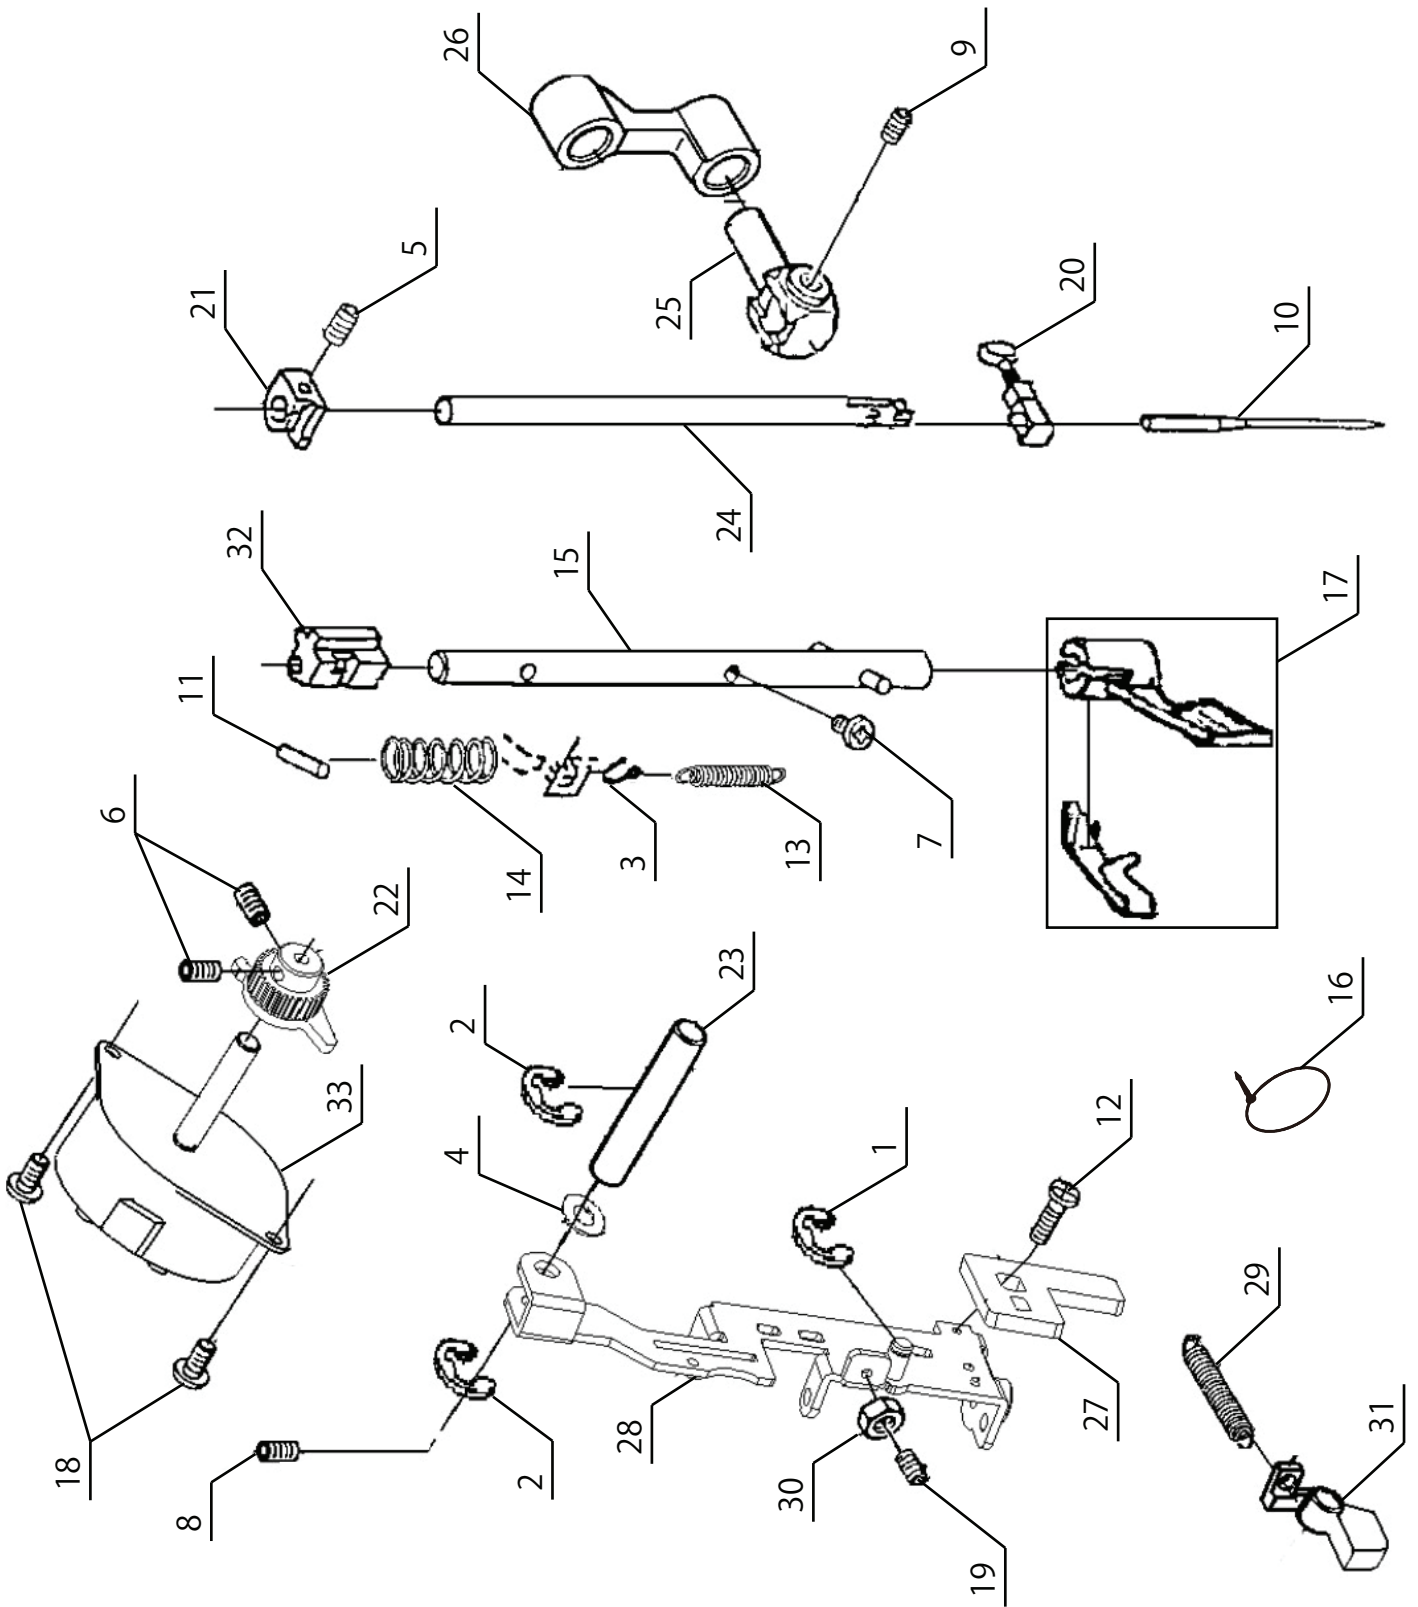

B

Available parts

<u>Ref No</u>	<u>Part No</u>	<u>Part Name</u>
10	416461201	BOBBIN WINDER ASSY
12	416461401	SWITCH HARNESS
13	270 087182	TORSION SPRING

NOT Available

1	270 010963	E6 CLIP-ON-WASHER
2	270 061222	M4 PHILIPS SCREW
3	270 073900	M3 PHILIPS SCREW
4	270 080110	M3 PHILIPS SCREW
5	270 077042	M4 PHILLIPS SCREW
6		PHOTO SENSOR CIRCUIT BOARD
7	416532101	INSULATING SHEET
8	416461101	BOBBIN WINDER BRACKET
9	416532201	BRACKET
11	270 085274	M2 SCREW
14		BOBBIN WINDER BASE

C

Available parts

Ref No	Part No	Part Name
6	68012972	LED HARNESS

NOT Available

1	270 001513	E4 CLIP-ON-WASHER
2	270 039817	M4 PHILIPS SCREW
3	270 053321	THRUST WASHER
4	270 061224	M4 PHILIPS SCREW
5	270 073900	M3 PHILIPS SCREW
7	270 077042	M4 PHILLIPS SCREW
8	416532301	RUBBER RING
9	416532601	ZIGZAG GUIDE BLOCK
10	416533001	NEEDLE BAR SWING BRACKET
11	416533101	POSITIONER
12	416533301	THREAD GUIDE PLATE □ SECURING PLATE
13	270 086376	M3 SCREW
14	270 087273	SPACER
15	68003793	CORD GUARD
16		NEEDLE BAR SUPPRT BRACKET
17		SENSOR UNIT
18		MAIN SHAFT SUPPRT

Available parts

Ref No	Part No	Part Name
16	270 077041	UNITY FASTENER
17	270 077421	THREADER ASSEMBLY
20	416487801	NEEDLE CLAMP SET
21	416461601	STOPPER
22	416461701	ZIGZAG DRIVE GEAR
24	416532501	NEEDLE BAR
25	416461801	NEEDLE BAR CRANK
26	416461901	NEEDLE BAR CRANK
31	416462001	ECCENTRIC CAM
32	416462101	GUIDE BLOCK
33	68014194	STEPPING MOTOR

NOT Available

1	270 001513	E4 CLIP-ON-WASHER
2	270 008400	E5 CLIP-ON-WASHER
3	270 028917	HOOK FOR SPRING
4	270 042359	CRINKLE WASHER
5	270 064359	M4 SCREW
6	270 064653	M3 SCREW
7	270 066005	M2 PHILIPS SCREW
8	270 066052	M4 SCREW
9	270 066725	M4 SCREW
10		NEEDLE
11	270 068343	PIN
12	270 073900	M3 PHILIPS SCREW
13	270 074050	EXTENSION SPRING
14	270 075027	COMPRESSION SPRING
15	270 076163	NEEDLE BAR
18	270 080110	M3 PHILIPS SCREW
19	416514001	M3 SCREW
23	416532401	SUPPORT BASE PIN
27	416532901	LATCH PLATE
28	416533201	NEEDLE BAR SUPPORT
29	270 087183	SPRING
30	416514101	M3 AR NUT