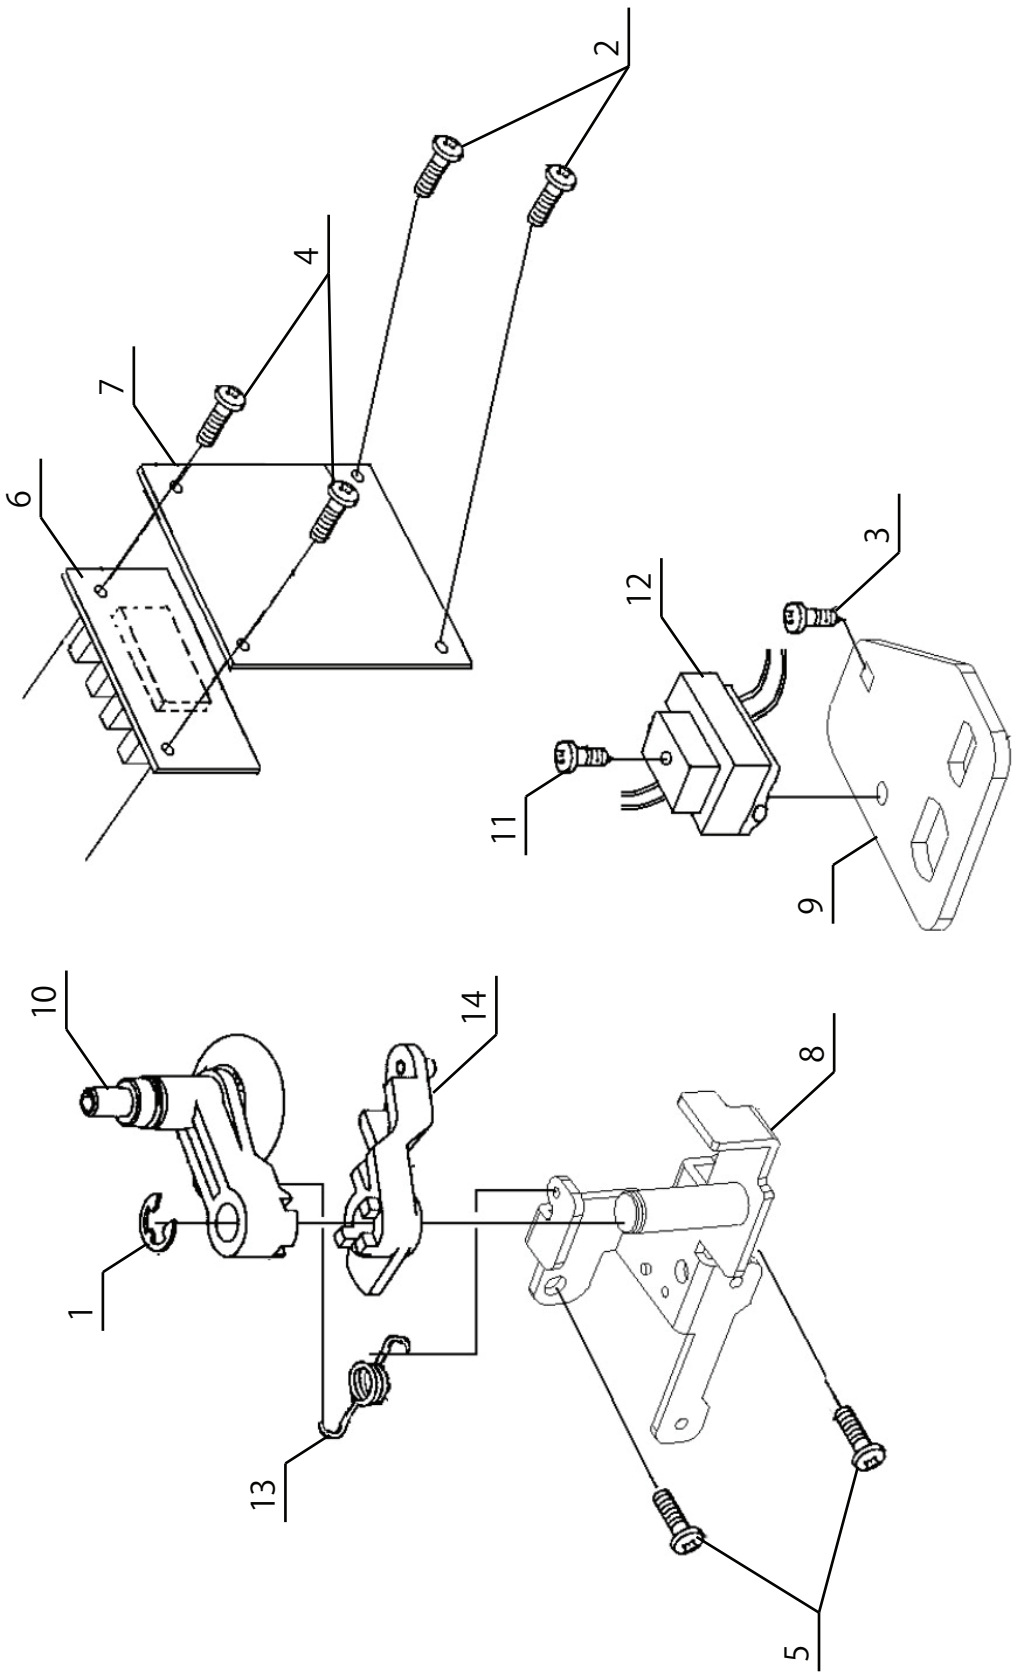

B

Available parts

<u>Ref No</u>	<u>Part No</u>	<u>Part Name</u>
10	416461201	BOBBIN WINDER ASSY
12	416461401	SWITCH HARNESS
13	270 087182	TORSION SPRING

NOT Available

1	270 010963	E6 CLIP-ON-WASHER
2	270 061222	M4 PHILIPS SCREW
3	270 073900	M3 PHILIPS SCREW
4	270 080110	M3 PHILIPS SCREW
5	270 077042	M4 PHILLIPS SCREW
6		PHOTO SENSOR CIRCUIT BOARD
7	416532101	INSULATING SHEET
8	416461101	BOBBIN WINDER BRACKET
9	416532201	BRACKET
11	270 085274	M2 SCREW
14		BOBBIN WINDER BASE