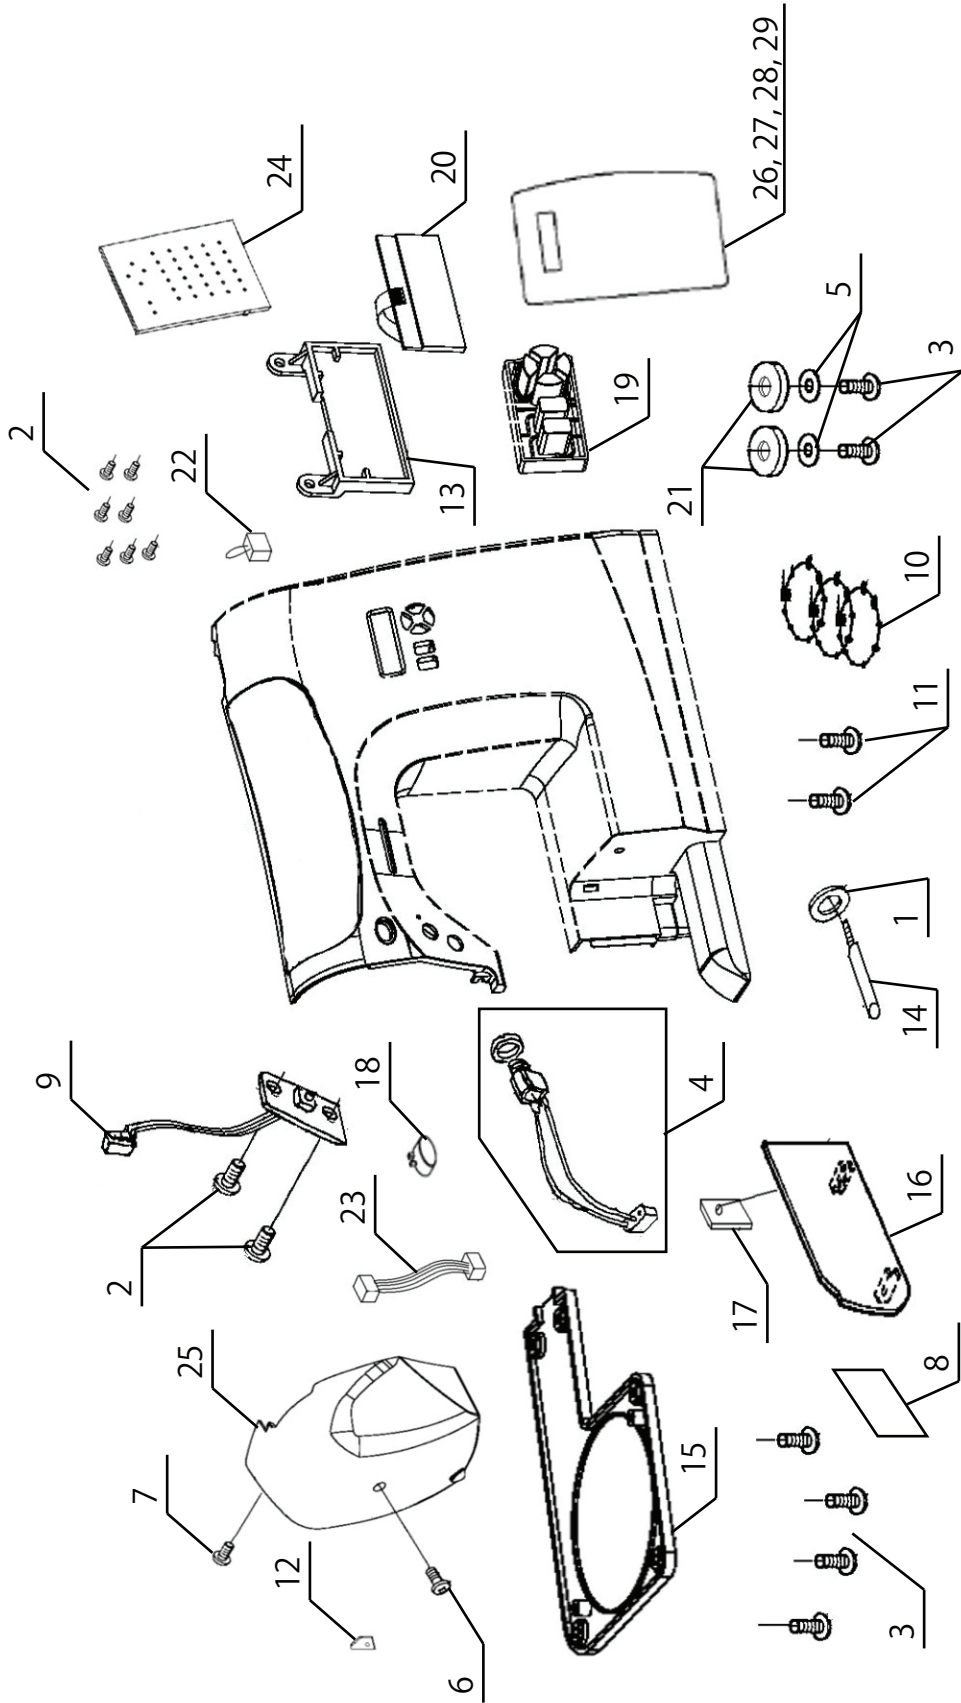

Available parts

Ref No	Part No	Part Name
4	68005905	PIN-JACK HARNESS
9	416463801	SWITCH HARNESS
10	270 077041	UNITY FASTENER
18	68014197	REVERSE BUTTON
19	68014198	PATTERN SWITCH
20	416463901	LCD
24	68014199	CPU / SWITCH CIRCUIT BOARD (80 stitch)
25	68014200	FACE COVER

NOT Available

1	270 004844	WASHER
2	270 039213	M3 SCREW
3	270 044261	M4 SCREW
5	270 053735	WASHER
6	270 061222	M4 PHILIPS SCREW
7	270 065736	M4 PHILIPS SCREW
8	416537001	STICKER
11	270 077042	M4 PHILLIPS SCREW
12	270 077396	BLADE
13	416463301	LCD BOX
14	416463601	THREAD GUIDE PIN
15	68003777	BOTTOM COVER
16	68003780	SHUTTLE RACE COVER
17	68003782	SPRING PLATE
21	416540101	RUBBER FOOT
22	270 086945	JUMPER HARNESS
23	416537801	5P CORD HARNESS
26		PANEL SHEET (TQ)
27		PANEL SHEET (CR)
28		PANEL SHEET (GY)
29		PANEL SHEET (PR)