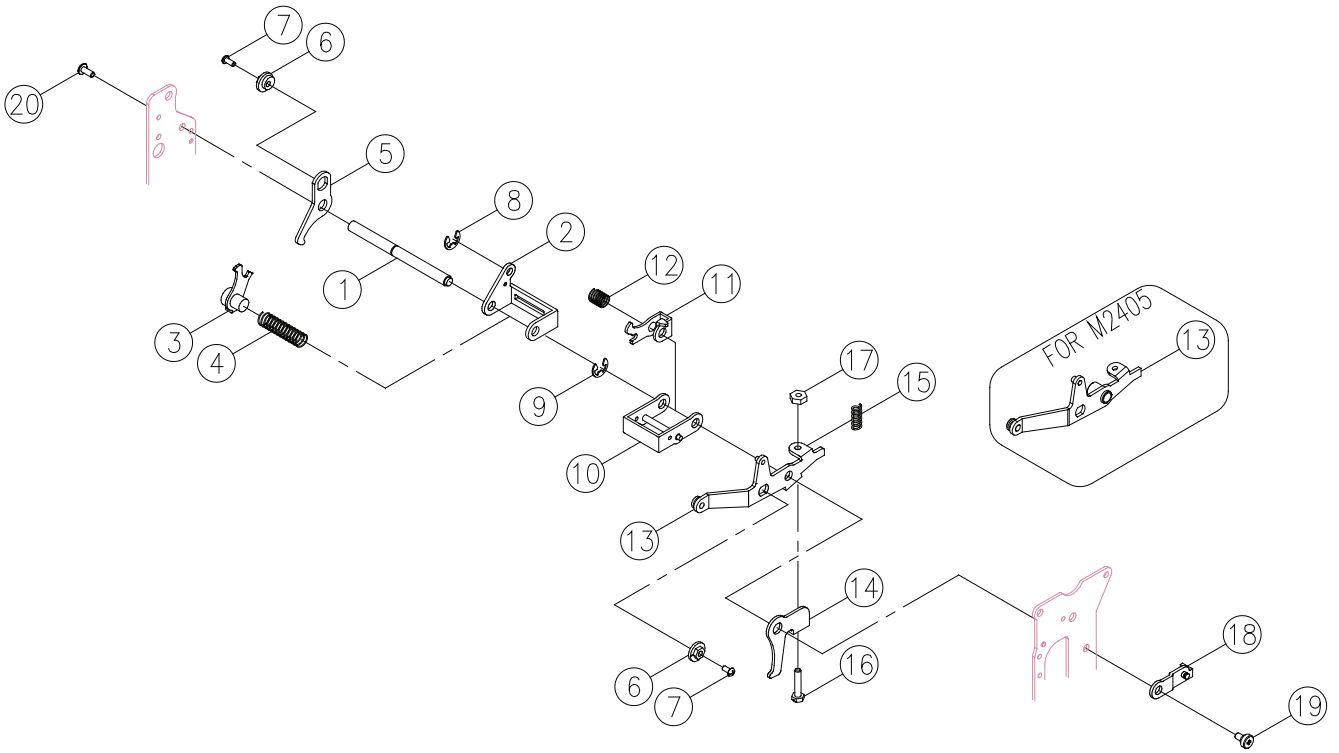

D

Available parts

Ref No	Part No	Part Name
8	416116101	E-RING (ETW-4)
17	416126801	NUT (ALN-4)
20	416119201	SET SCREW (M3x6 A)
29	416121501	SET SCREW (M4x8 A)

NOT Available

1	68013181	ZIGZAG CAM CONTACT SUPPORTER SHAFT (FOR M2405)
1	416165701	ZIGZAG CAM CONTACT SUPPORTER SHAFT (FOR 83N0)
2	416525601	ZIGZAG CAM CONTACT SUPPORTER
3	416165901	ZIGZAG CAM CONTACT
4	416158101	ZIGZAG CAM CONTACT SPRING
5	416166001	ZIGZAG REGULATOR PLATE
6	416166101	ZIGZAG REGULATOR NUT
7	416119801	SET SCREW (M3x10 B)
9	416116301	E-RING (ETW-5)
10	416166201	SS CAM CONTACT SUPPORTER (FOR 83N0)
11	416166301	SS CAM CONTACT (FOR 83N0)
12	416166401	SS CAM CONTACT SPRING (FOR 83N0)
13	68013182	FEED REGULATOR CRANK CPL. (FOR M2405)
13	416166501	FEED REGULATOR CRANK (FOR 83N0)
14	416166601	BH REGULATOR PLATE
15	416166701	BH SPRING
16	416122801	SET SCREW (M4x20)
18	68013194	REVERSE PLATE
19	68013195	SET SCREW (M3x6)
21	68013196	PATTERN CAM CONTACT PLATE (FRONT)
22	68013197	PATTERN CAM CONTACT PLATE (BACK)
23	416165201	PATTERN CAM SHAFT
24	68013203	PATTERN CAM (FOR M2405)
24	416165301	PATTERN CAM (FOR 83N0)
25	416165401	SS CAM (FOR 83N0)
26	416124601	WASHER (8.2x12x0.25)
27	68013207	PATTERN CAM SHAFT SPRING (FOR M2405)
27	416165501	PATTERN CAM SHAFT SPRING (FOR 83N0)
28	416165601	FEED REGULATOR CAM
30	416167101	PATTERN PLATE
31	416167201	FEED REGULATOR
32	416121201	SET SCREW (M4x6 B)
#1	68013208	PATTERN CAM CONTACT CPL. (FOR M2405)
#1	68013209	PATTERN CAM CONTACT CPL. (FOR 83N0)