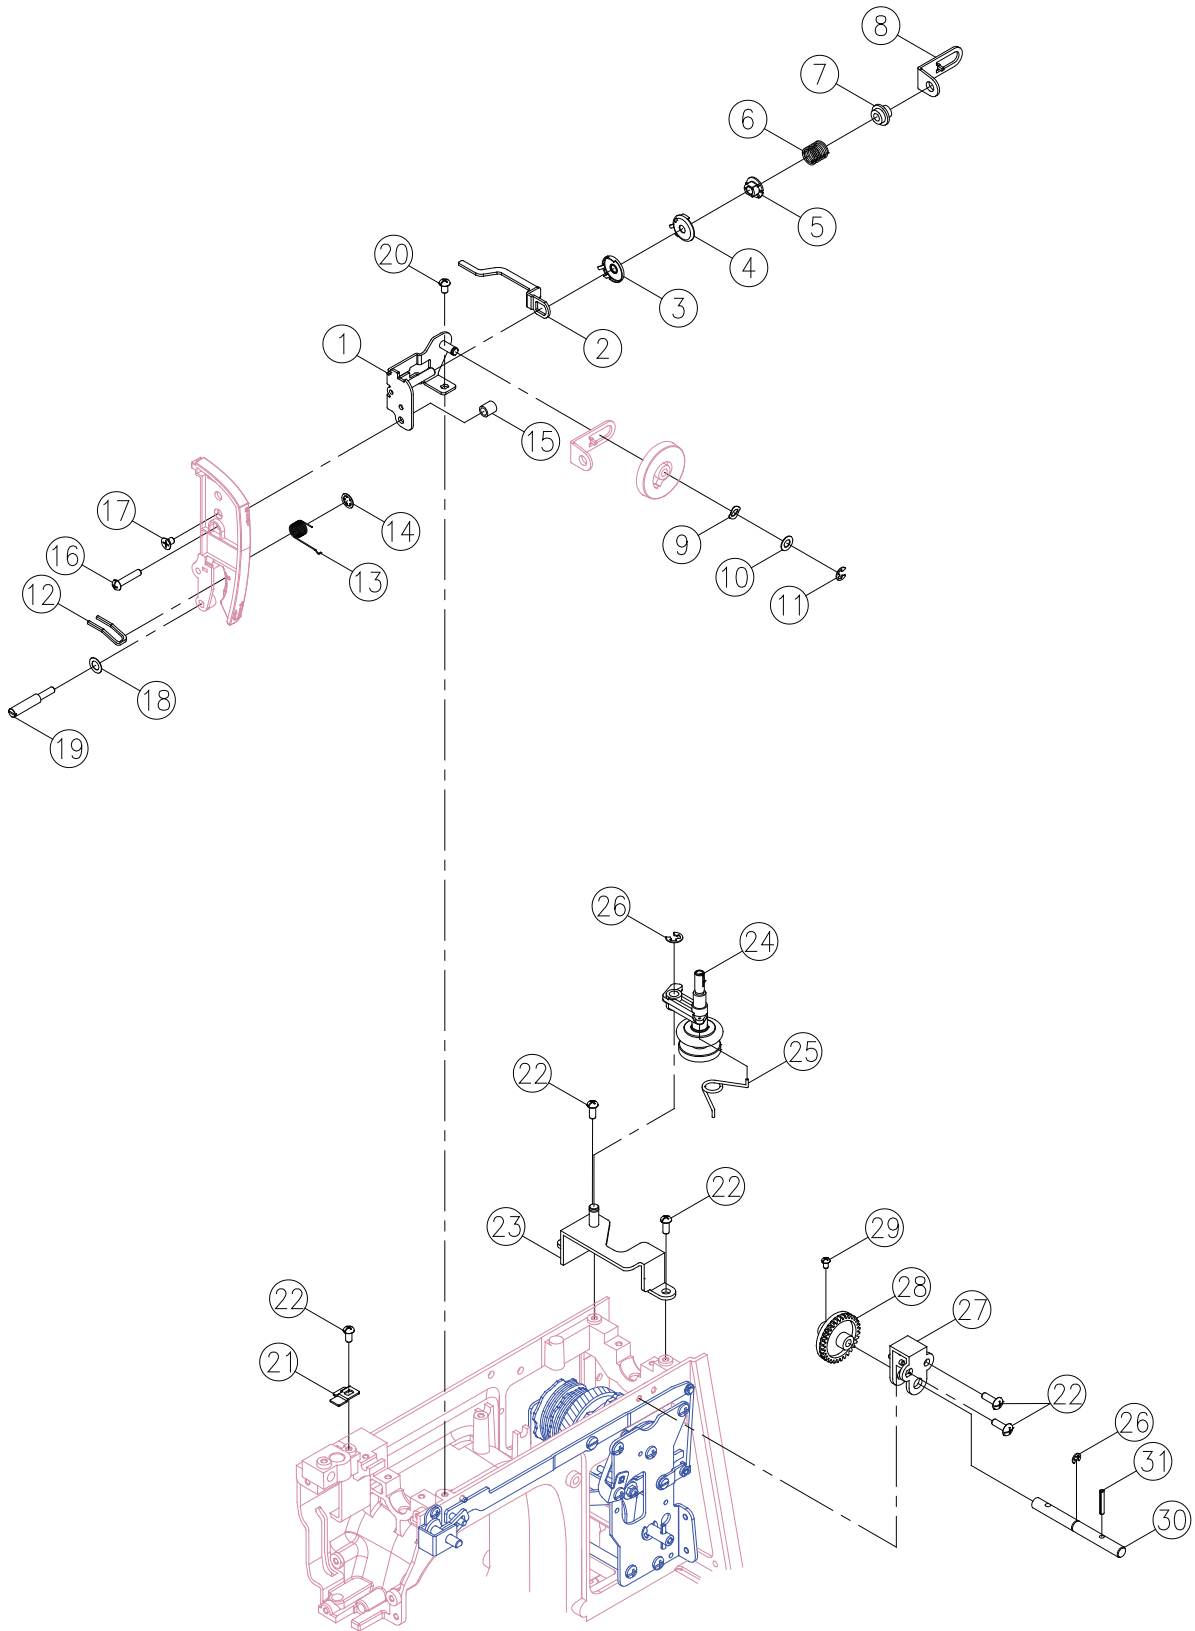

Available parts

Ref No	Part No	Part Name
7	416153801	DIAL TENSION REGULATOR
11	416116101	E-RING (ETW-4)
12	416171301	THREAD GUIDE
13	416162601	THREAD GUIDE SPRING
14	416116701	CS-RING (CSTW-5)
17	416121901	SET SCREW (M4x6 D)
18	416124101	WASHER (4.2x8x0.8)
22	416121501	SET SCREW (M4x8 A)
24	416700601	BOBBIN WINDER CRANK CPL.

NOT Available

1	416526601	DIAL TENSION SUPPORTER PLATE
2	416526701	DIAL TENSION WAFT PLATE
3	416153601	DIAL TENSION DISC (1)
4	416146301	DIAL TENSION DISC
5	416526801	DIAL TENSION SPRING REGULATOR
6	416155901	DIAL TENSION SPRING
8	416162501	DIAL TENSION SPRING PLATE
9	416126001	WASHER (WW-5)
10	416124501	WASHER (5.2x10x0.5)
15	68013240	DIAL TENSION GUIDE SPRING TUBE
16	416527101	SET SCREW (M4x20 B)
19	416123001	SET SCREW (M4x14)
20	416121201	SET SCREW (M4x6 B)
21	416527201	TENSION LEVER REGULATING PLATE
23	68013242	BOBBIN WINDER FRAME CPL.
25	416684501	BOBBIN WINDER CRANK SPRING
26	416116301	E-RING (ETW-5)
27	68013173	STITCH LENGTH DIAL SUPPORT CPL.
28	68013178	FEED REGULATOR GEAR
29	416185001	SET SCREW (M3.5x8 A)
30	68013201	STITCH LENGTH DIAL SHAFT
31	416183901	SPRING PIN (2.5x16)