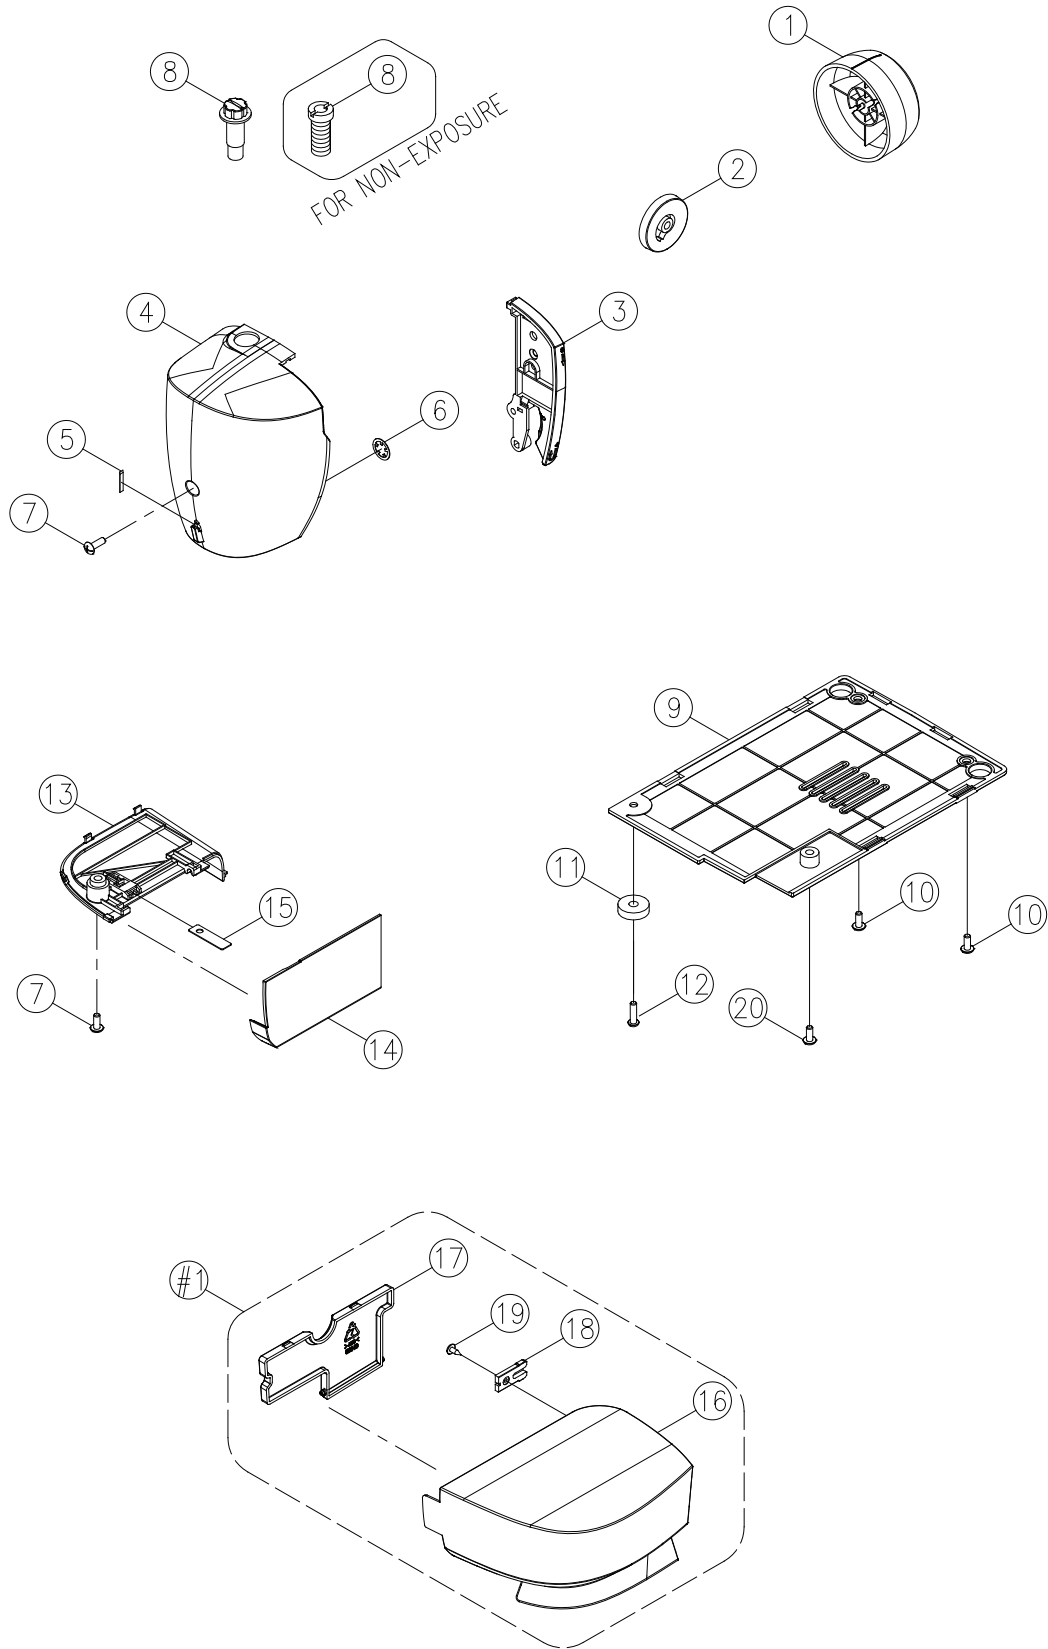

## Available parts

Ref No	Part No	Part Name
2	416121501	SET SCREW (M4x8 A)
3	68003578	HANDLE
8	416146601	BOBBIN WINDER STOPPER
10	416126301	NUT (9/64x40 t=3)
11	416804901	BOBBIN WINDER THREAD GUIDE CPL.
12	416804501	THREAD GUIDE
15	68003263	FREE ARM BASE CUSHION RUBBER
16	416185701	SET SCREW (M6x10)
17	68003585	STITCH LENGTH DIAL
18	68003594	PATTERN SELECTOR DIAL
19	68003559	REVERSE BUTTON
20	68003576	THREAD GUIDE CPL.
21	68012816	SPOOL PIN
25	416185401	SET SCREW (M4x10 A)

## NOT Available

1	68013183	FRONT COVER
4	68013185	PLATE
5	68001420	PLATE (1)
6	68013186	SET SCREW (M4x15)
7	68013187	BACK COVER
9	68013188	SET SCREW (9/64x4x18 B)
13	68001430	CARRYING HANDLE SHAFT
14	416681501	SET SCREW (M3x8.5)
22	68013189	SET SCREW (M3x12.7 B)
23	68013190	BACK COVER PLATE
24	416122201	SET SCREW (M4x10 B)

# B

Available parts

Ref No	Part No	Part Name
1	68012817	HAND WHEEL
5	412423701	THREAD CUTTER
7	416185401	SET SCREW (M4×10 A)
10	416121501	SET SCREW (M4x 8 A)
11	416642201	FREE ARM BASE CUSHION RUBBER
#1	68012818	SEWING TABLE BODY CPL.

## Available parts

Ref No	Part No	Part Name
1	416129201	BELT
3	416154401	BASE PLATE ADJUSTMENT SCREW SPRING
4	416147001	ADJUSTMENT FREE ARM BASE CUSHION RUBBER
5	68003263	FREE ARM BASE CUSHION RUBBER
13	416121001	SET SCREW (M4x5 C)
24	416307201	CLUTCH SLEEVE
25	270 D5A0573003	ARM SHAFT CLUTCH ANNULUS SPRING
26	68003212	ARM SHAFT DRIVER BELT PULLEY
28	416680701	SPRING PIN (3x30)
30	416121501	SET SCREW (M4x8 A)
33	416116101	E-RING (ETW-4)
35	416158001	ARM SHAFT BALANCE PIN
#4	416147201	THREAD TAKE UP LEVER CPL.