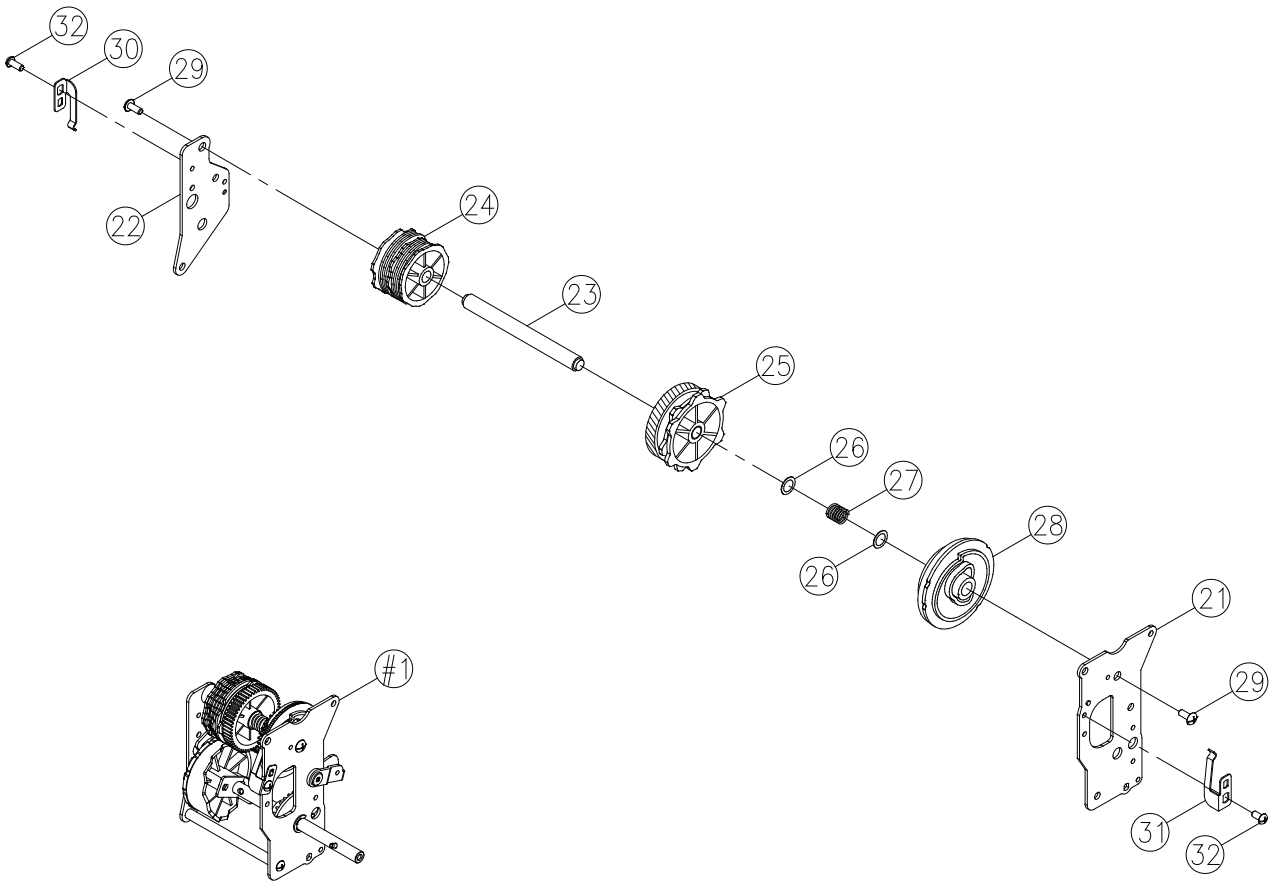

D

Available parts

Ref No	Part No	Part Name
8	416116101	E-RING (ETW-4)
17	416126801	NUT (ALN-4)
20	416119201	SET SCREW (M3x6 A)
29	416121501	SET SCREW (M4x8 A)

NOT Available

1	68013181	ZIGZAG CAM CONTACT SUPPORTER SHAFT (FOR M2405)
1	416165701	ZIGZAG CAM CONTACT SUPPORTER SHAFT (FOR 83N0)
2	416525601	ZIGZAG CAM CONTACT SUPPORTER
3	416165901	ZIGZAG CAM CONTACT
4	416158101	ZIGZAG CAM CONTACT SPRING
5	416166001	ZIGZAG REGULATOR PLATE
6	416166101	ZIGZAG REGULATOR NUT
7	416119801	SET SCREW (M3x10 B)
9	416116301	E-RING (ETW-5)
10	416166201	SS CAM CONTACT SUPPORTER (FOR 83N0)
11	416166301	SS CAM CONTACT (FOR 83N0)
12	416166401	SS CAM CONTACT SPRING (FOR 83N0)
13	68013182	FEED REGULATOR CRANK CPL. (FOR M2405)
13	416166501	FEED REGULATOR CRANK (FOR 83N0)
14	416166601	BH REGULATOR PLATE
15	416166701	BH SPRING
16	416122801	SET SCREW (M4x20)
18	68013194	REVERSE PLATE
19	68013195	SET SCREW (M3x6)
21	68013196	PATTERN CAM CONTACT PLATE (FRONT)
22	68013197	PATTERN CAM CONTACT PLATE (BACK)
23	416165201	PATTERN CAM SHAFT
24	68013203	PATTERN CAM (FOR M2405)
24	416165301	PATTERN CAM (FOR 83N0)
25	416165401	SS CAM (FOR 83N0)
26	416124601	WASHER (8.2x12x0.25)
27	68013207	PATTERN CAM SHAFT SPRING (FOR M2405)
27	416165501	PATTERN CAM SHAFT SPRING (FOR 83N0)
28	416165601	FEED REGULATOR CAM
30	416167101	PATTERN PLATE
31	416167201	FEED REGULATOR
32	416121201	SET SCREW (M4x6 B)
#1	68013208	PATTERN CAM CONTACT CPL. (FOR M2405)
#1	68013209	PATTERN CAM CONTACT CPL. (FOR 83N0)