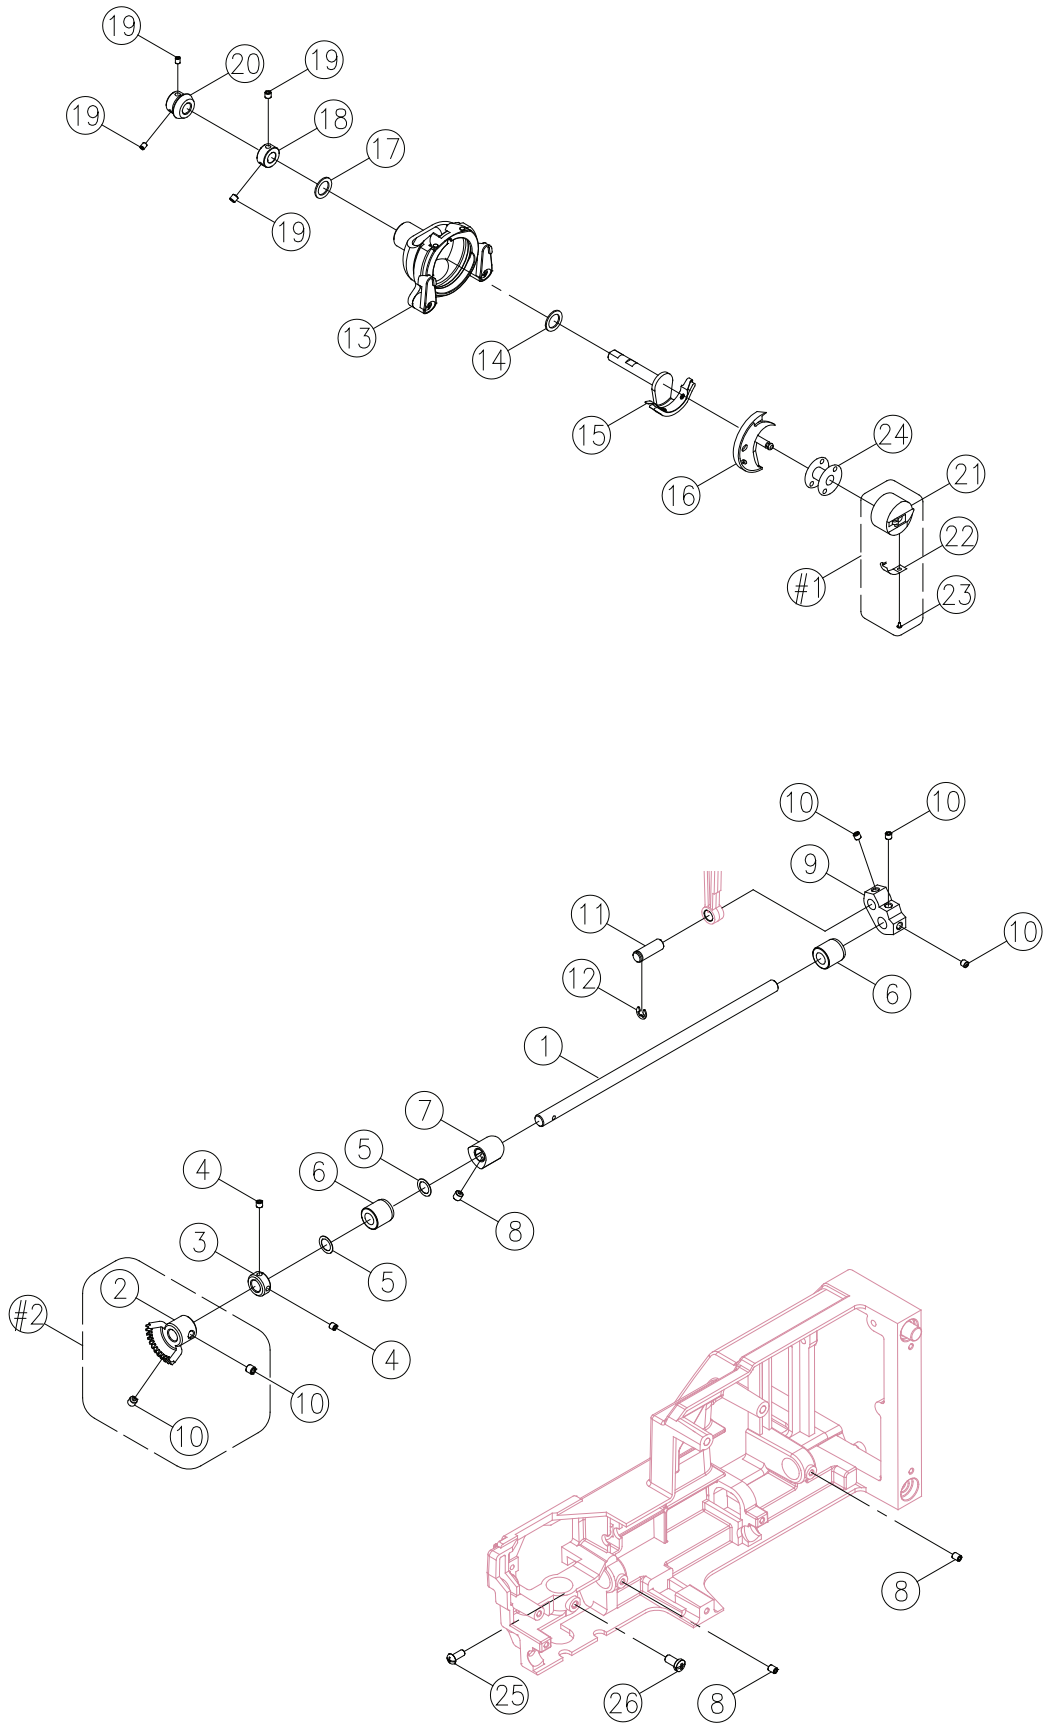

J

Available parts

Ref No	Part No	Part Name
2	270 G4A1573000	LOWER SHAFT GEAR
13	68000176	OPEN SHUTTLE RACE CPL.
15	68000174	SHUTTLE DRIVER CPL.
16	416392101	SHUTTLE HOOK (4.6mm)
20	270 G4A1583000	SHUTTLE DRIVER SHAFT GEAR
21	416153401	BOBBIN CASE
23	416152601	BOBBIN CASE SPRING SET SCREW
24	68000175	BOBBIN
25	416121101	SET SCREW (M4x10 B)
#1	416153401	BOBBIN CASE CPL.
#2	416245801	LOWER SHAFT GEAR CPL.

NOT Available

1	416527801	LOWER SHAFT
3	416158801	LOWER SHAFT COLLAR
4	416122401	SET SCREW (M4x4 C)
5	416125401	ENDURE ATTRITION WASHER (8.2x12x0.25)
6	416141701	FEED ROCK BUSHING
7	416520701	FEED LIFTING ROCK CAM
8	416122101	SET SCREW (M4x6 C)
9	416162801	CRANK CONNECTING ROD CRANK
10	416123601	SET SCREW (M5x5 C)
11	416158201	CRANK CONNECTING ROD CRANK PIN
12	416116301	E-RING (ETW-5)
14	416125701	ENDURE ATTRITION WASHER (7.6x12x0.13)
17	416125301	ENDURE ATTRITION WASHER (8.2x16x0.5)
18	416153101	SHUTTLE DRIVER SHAFT COLLAR
19	416118701	SET SCREW (11/64x40x4)
22	416152501	BOBBIN CASE SPRING
26	68013169	SET SCREW (M5x10 B)