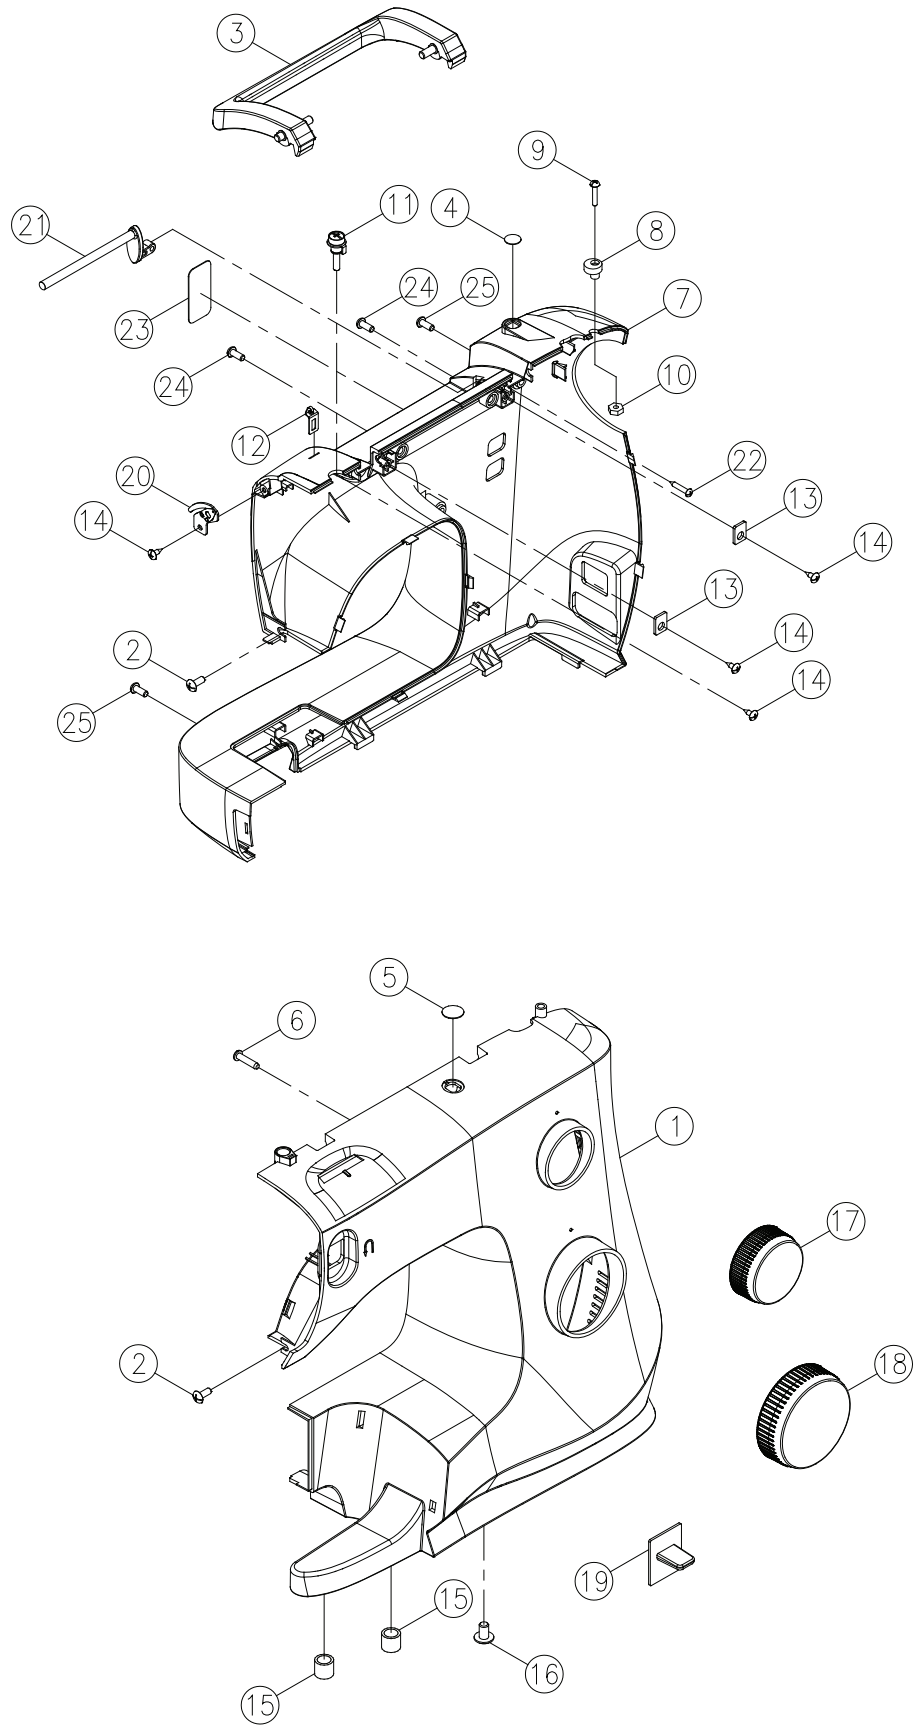

## Available parts

Ref No	Part No	Part Name
2	416121501	SET SCREW (M4x8 A)
3	68003578	HANDLE
8	416146601	BOBBIN WINDER STOPPER
10	416126301	NUT (9/64x40 t=3)
11	416804901	BOBBIN WINDER THREAD GUIDE CPL.
12	416804501	THREAD GUIDE
15	68003263	FREE ARM BASE CUSHION RUBBER
16	416185701	SET SCREW (M6x10)
17	68003585	STITCH LENGTH DIAL
18	68003594	PATTERN SELECTOR DIAL
19	68003559	REVERSE BUTTON
20	68003576	THREAD GUIDE CPL.
21	68012816	SPOOL PIN
25	416185401	SET SCREW (M4x10 A)

## NOT Available

1	68013183	FRONT COVER
4	68013185	PLATE
5	68001420	PLATE (1)
6	68013186	SET SCREW (M4x15)
7	68013187	BACK COVER
9	68013188	SET SCREW (9/64x4x18 B)
13	68001430	CARRYING HANDLE SHAFT
14	416681501	SET SCREW (M3x8.5)
22	68013189	SET SCREW (M3x12.7 B)
23	68013190	BACK COVER PLATE
24	416122201	SET SCREW (M4x10 B)

# B

Available parts

Ref No	Part No	Part Name
1	68012817	HAND WHEEL
5	412423701	THREAD CUTTER
7	416185401	SET SCREW (M4×10 A)
10	416121501	SET SCREW (M4x 8 A)
11	416642201	FREE ARM BASE CUSHION RUBBER
#1	68012818	SEWING TABLE BODY CPL.

## Available parts

Ref No	Part No	Part Name
1	416129201	BELT
3	416154401	BASE PLATE ADJUSTMENT SCREW SPRING
4	416147001	ADJUSTMENT FREE ARM BASE CUSHION RUBBER
5	68003263	FREE ARM BASE CUSHION RUBBER
13	416121001	SET SCREW (M4x5 C)
24	416307201	CLUTCH SLEEVE
25	270 D5A0573003	ARM SHAFT CLUTCH ANNULUS SPRING
26	68003212	ARM SHAFT DRIVER BELT PULLEY
28	416680701	SPRING PIN (3x30)
30	416121501	SET SCREW (M4x8 A)
33	416116101	E-RING (ETW-4)
35	416158001	ARM SHAFT BALANCE PIN
#4	416147201	THREAD TAKE UP LEVER CPL.