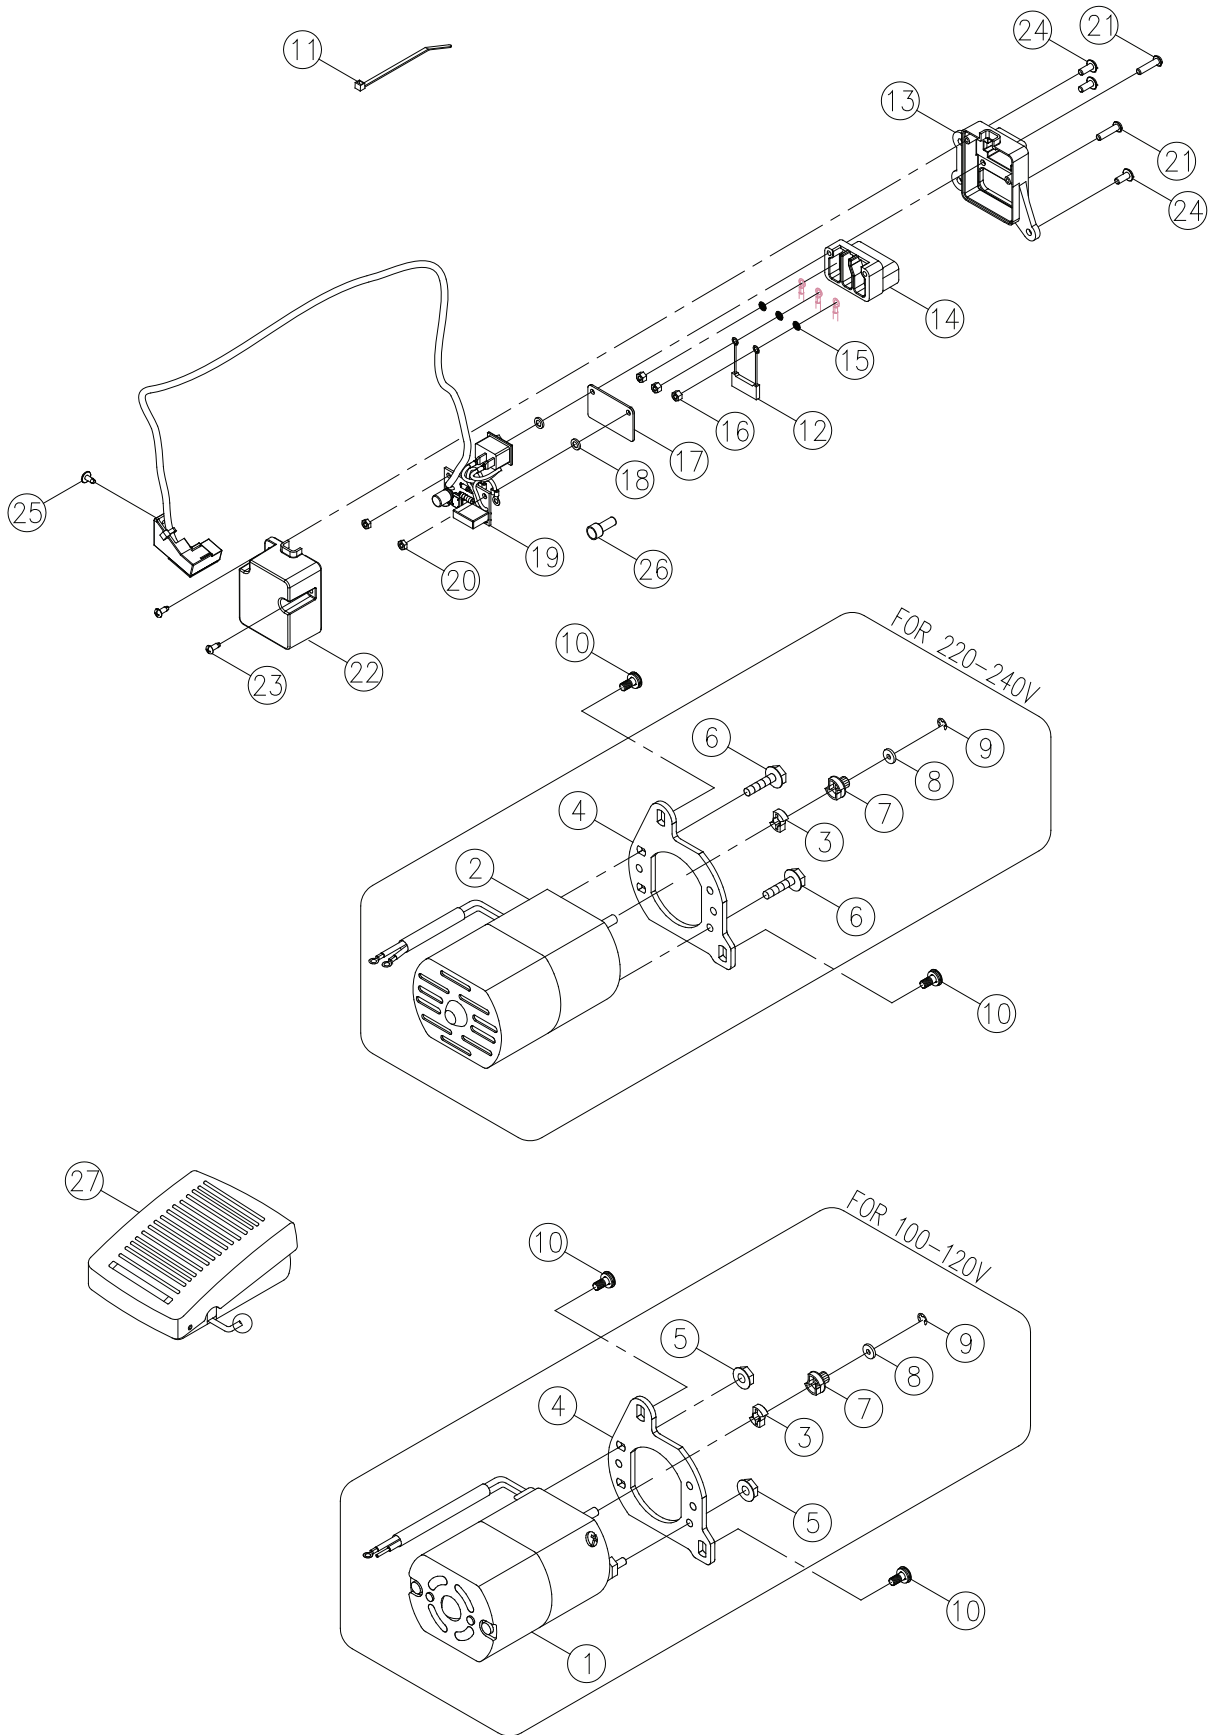

Available parts

Ref No	Part No	Part Name
1	68003572	MOTOR (FOR 120V / US)
2	416430001	MOTOR (FOR 230V / EU)
3	416129401	CUSHION RUBBER
9	416116001	E-RING (ETW-3)
14	416184701	RECEPTACLE
19	416732501	LED HOLDER CPL (FOR 120V)
19	416732601	LED HOLDER CPL. (FOR 220V-240V)
24	416121501	SET SCREW (M4x8 A)
27	270 002V8E4003	FOOT CONTROLLER (FOR 120V / US)
27	68001147	FOOT CONTROLLER (FOR 230V / EU)

NOT Available

4	416114701	MOTOR BRACKET
5	416528501	NUT (M4 t=5.5) (FOR 120V)
6	416521501	SET SCREW (M4x10.2) (FOR 220V-240V)
7	416114601	BELT WHEEL
8	416114001	MOTOR FEED REGULATOR COLLAR
10	68013176	SET SCREW (M5x12)
11	416113901	CORD CLIP
12	68013175	CONDENSER (FOR 220V-240V)
13	68013229	RECEPTACLE HOLDER
15	68013230	WASHER
16	416528701	NUT (M3x4)
17	416183601	CONCERT INSULATION PLATE
18	68013231	WASHER
20	416302901	NUT (M3 t=2.3)
21	416184901	SET SCREW (M3x20 B)
22	68013233	RECEPTACLE HOLDER COVER
23	416718401	SET SCREW (M3x12 B)
25	416686701	SET SCREW (M3x5)
26	416133001	END TERMED