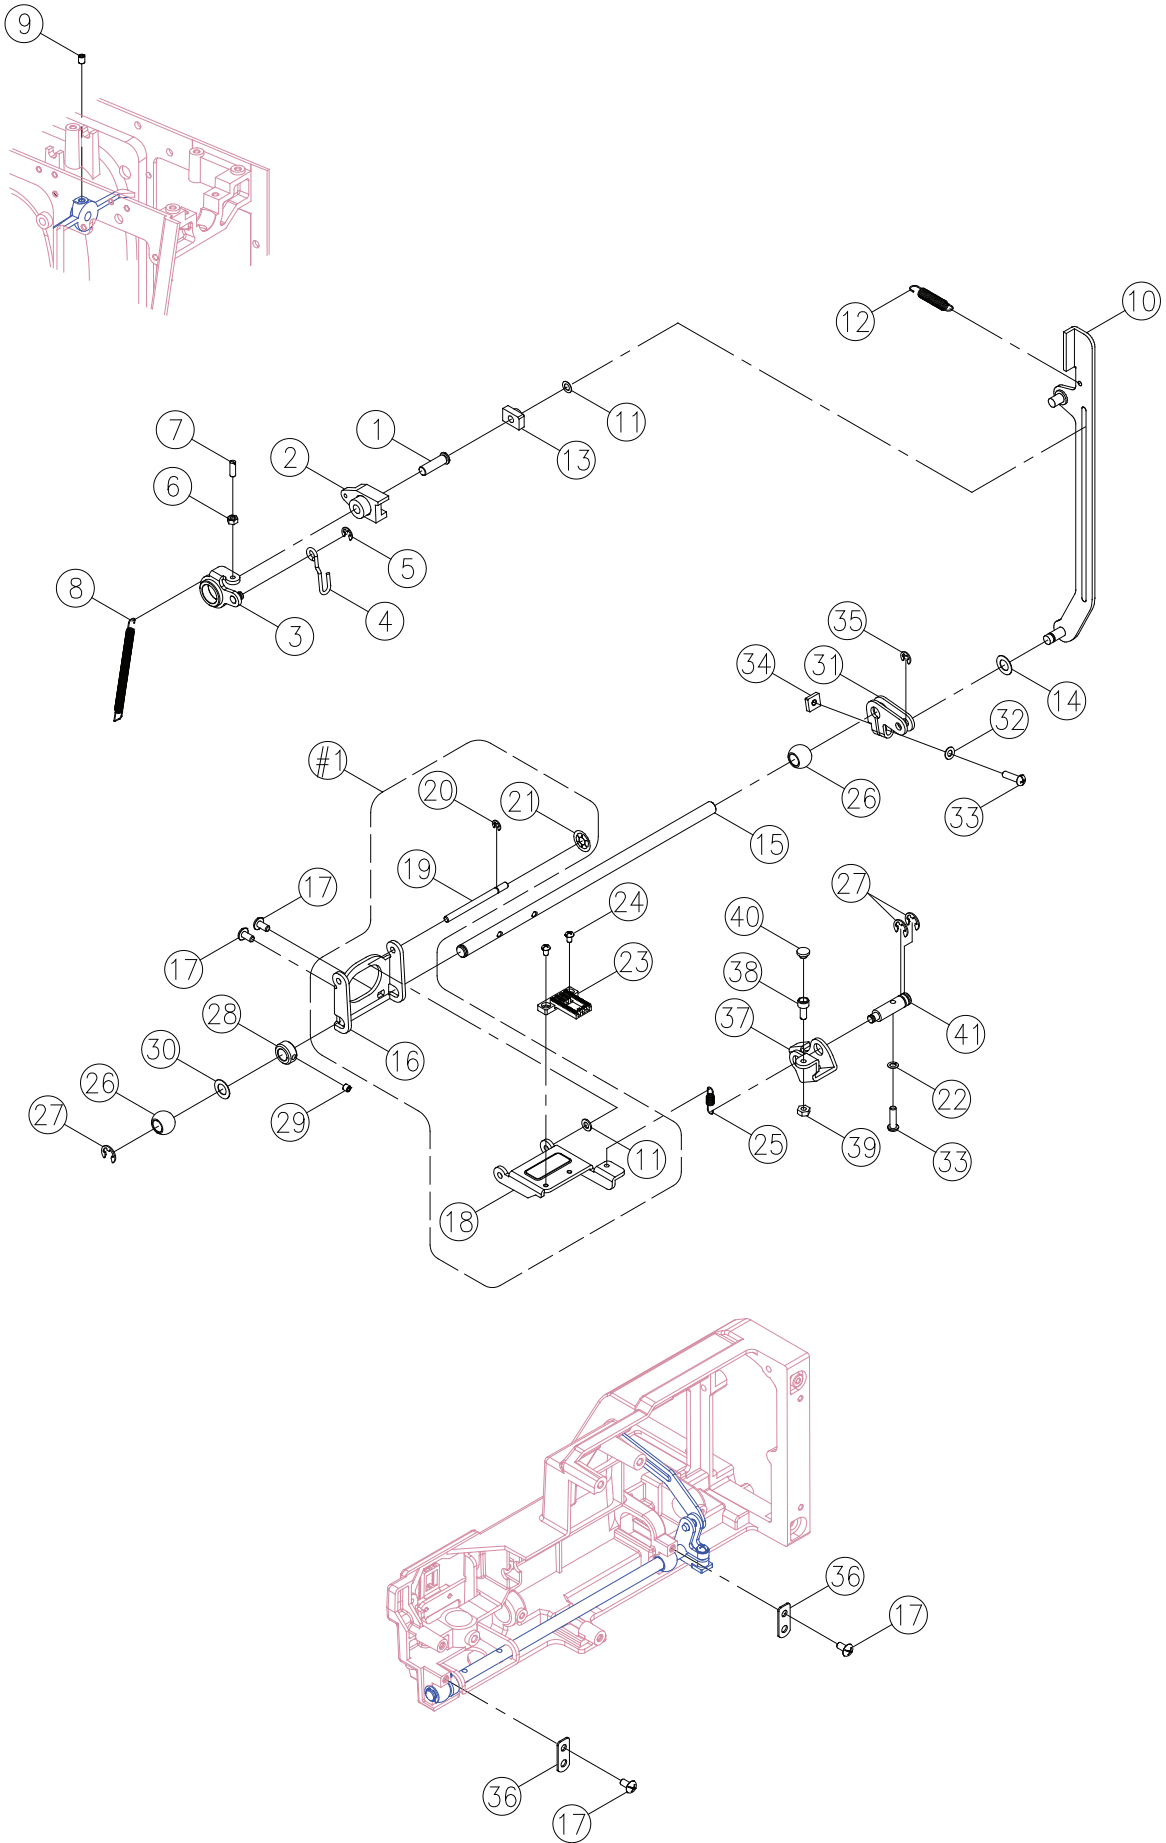

## Available parts

Ref No	Part No	Part Name
2	416121501	SET SCREW (M4x8 A)
3	68003578	HANDLE
8	416146601	BOBBIN WINDER STOPPER
10	416126301	NUT (9/64x40 t=3)
11	416804901	BOBBIN WINDER THREAD GUIDE CPL.
12	416804501	THREAD GUIDE
15	68003263	FREE ARM BASE CUSHION RUBBER
16	416185701	SET SCREW (M6x10)
17	68003585	STITCH LENGTH DIAL
18	68003594	PATTERN SELECTOR DIAL
19	68003559	REVERSE BUTTON
20	68003576	THREAD GUIDE CPL.
21	68012816	SPOOL PIN
25	416185401	SET SCREW (M4x10 A)

# B

Available parts

Ref No	Part No	Part Name
1	68012817	HAND WHEEL
5	412423701	THREAD CUTTER
7	416185401	SET SCREW (M4×10 A)
10	416121501	SET SCREW (M4x 8 A)
11	416642201	FREE ARM BASE CUSHION RUBBER
#1	68012818	SEWING TABLE BODY CPL.

# H

Available parts

<u>Ref No</u>	<u>Part No</u>	<u>Part Name</u>
2	416801101	NEEDLE BAR DRIVING ROD PIN
7	416116101	E-RING (ETW-4)
9	416121501	SET SCREW (M4x8 A)
13	416122901	NEEDLE PLATE CPL. SET SCREW

## NOT Available

1	416172801	NEEDLE BAR DRIVING ROD
3	416173301	ZIGZAG CONTACT SUPPORTER SHAFT
4	416173201	ZIGZAG REGULATOR CRANK
5	416116301	E-RING (ETW-5)
6	416169301	ROD
8	416152201	CARRYING HANDLE PLATE
10	416170401	LAMP BRACKET (FOR AUTO THREADER)
10	68013219	LAMP BRACKET (FOR NON-AUTO-THREADER)
11	416121201	SET SCREW (M4x6 B)
12	68013152	NEEDLE PLATE