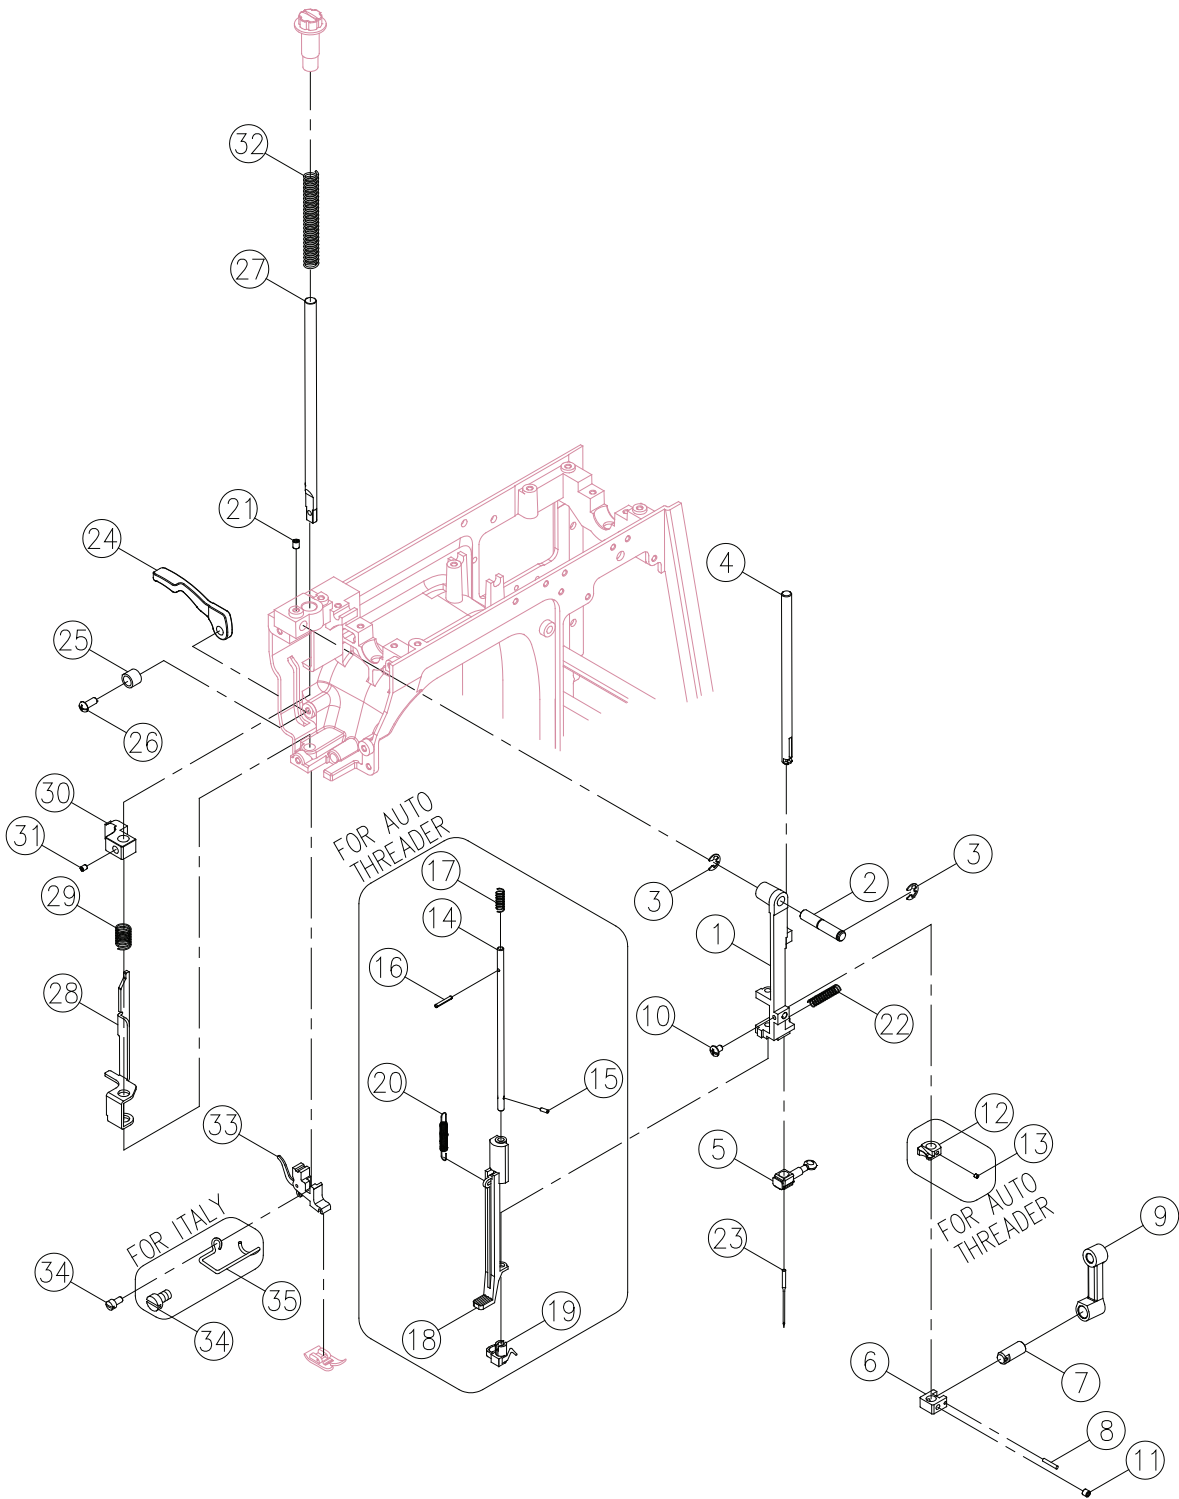

G

Available parts

Ref No	Part No	Part Name
4	416173601	NEEDLE BAR
5	416245301	NEEDLE CLAMP CPL.
18	270 R10083000	AUTO THREADER LERER (FOR AUTO THREADER)
19	416145801	AUTO THREADER (FOR AUTO THREADER)
21	416121001	SET SCREW (M4x5 C)
24	270 V880153000	PRESSER BAR LIFTER LEVER
26	416121101	SET SCREW (M4x10 B)
27	416173401	PRESSER BAR
30	416151501	PRESSER BAR BRACKET
32	416173501	PRESSER BAR SPRING
33	416128201	SHANK CPL.
35	416765801	FINGER PROTECTOR (FOR ITALY)

NOT Available

1	416717001	NEEDLE BAR SUPPORTER (FOR AUTO THREADER)
1	68013215	NEEDLE BAR SUPPORTER
2	416245101	NEEDLE BAR SUPPORTER PIN (FOR AUTO THREADER)
2	416155101	NEEDLE BAR SUPPORTER PIN
3	416183801	E-RING (ETW-5) (FOR AUTO THREADER)
3	416116301	E-RING (ETW-5)
6	416638901	NEEDLE BAR BRACKET (1)
7	416771501	NEEDLE BAR BRACKET (2)
8	416572001	PIN (2x12)
9	416639101	NEEDLE BAR CRANK ROD
10	416224401	SET SCREW (9/64x40x6)
11	416122401	SET SCREW (M4x4 C)
12	68013217	AUTO THREADER STOPPER (FOR AUTO THREADER)
13	68013218	SET SCREW (M3x4 C) (FOR AUTO THREADER)
14	416717201	AUTO THREADER SHAFT (FOR AUTO THREADER)
15	416117101	SPRING PIN (2x6) (FOR AUTO THREADER)
16	416117201	SPRING PIN (2x14) (FOR AUTO THREADER)
17	416157401	AUTO THREADER SHAFT SPRING (FOR AUTO THREADER)
20	416155001	AUTO THREADER LERER SPRING (FOR AUTO THREADER)
22	416152701	NEEDLE BAR SUPPORTER SPRING
23		NEEDLE
25	416162101	PRESSER BAR LIFTER LEVER SCREW WASHER
28	416525901	TENSION LEVER LIFTER
29	416151601	TENSION LEVER LIFTER SPRING
31	416123801	SET SCREW (M6x5 C)
34	416118401	SHANK SCREW (9/64x40x8)
34	416765601	SHANK SCREW (9/64x40x9.5) (FOR FINGER PROTECTOR)