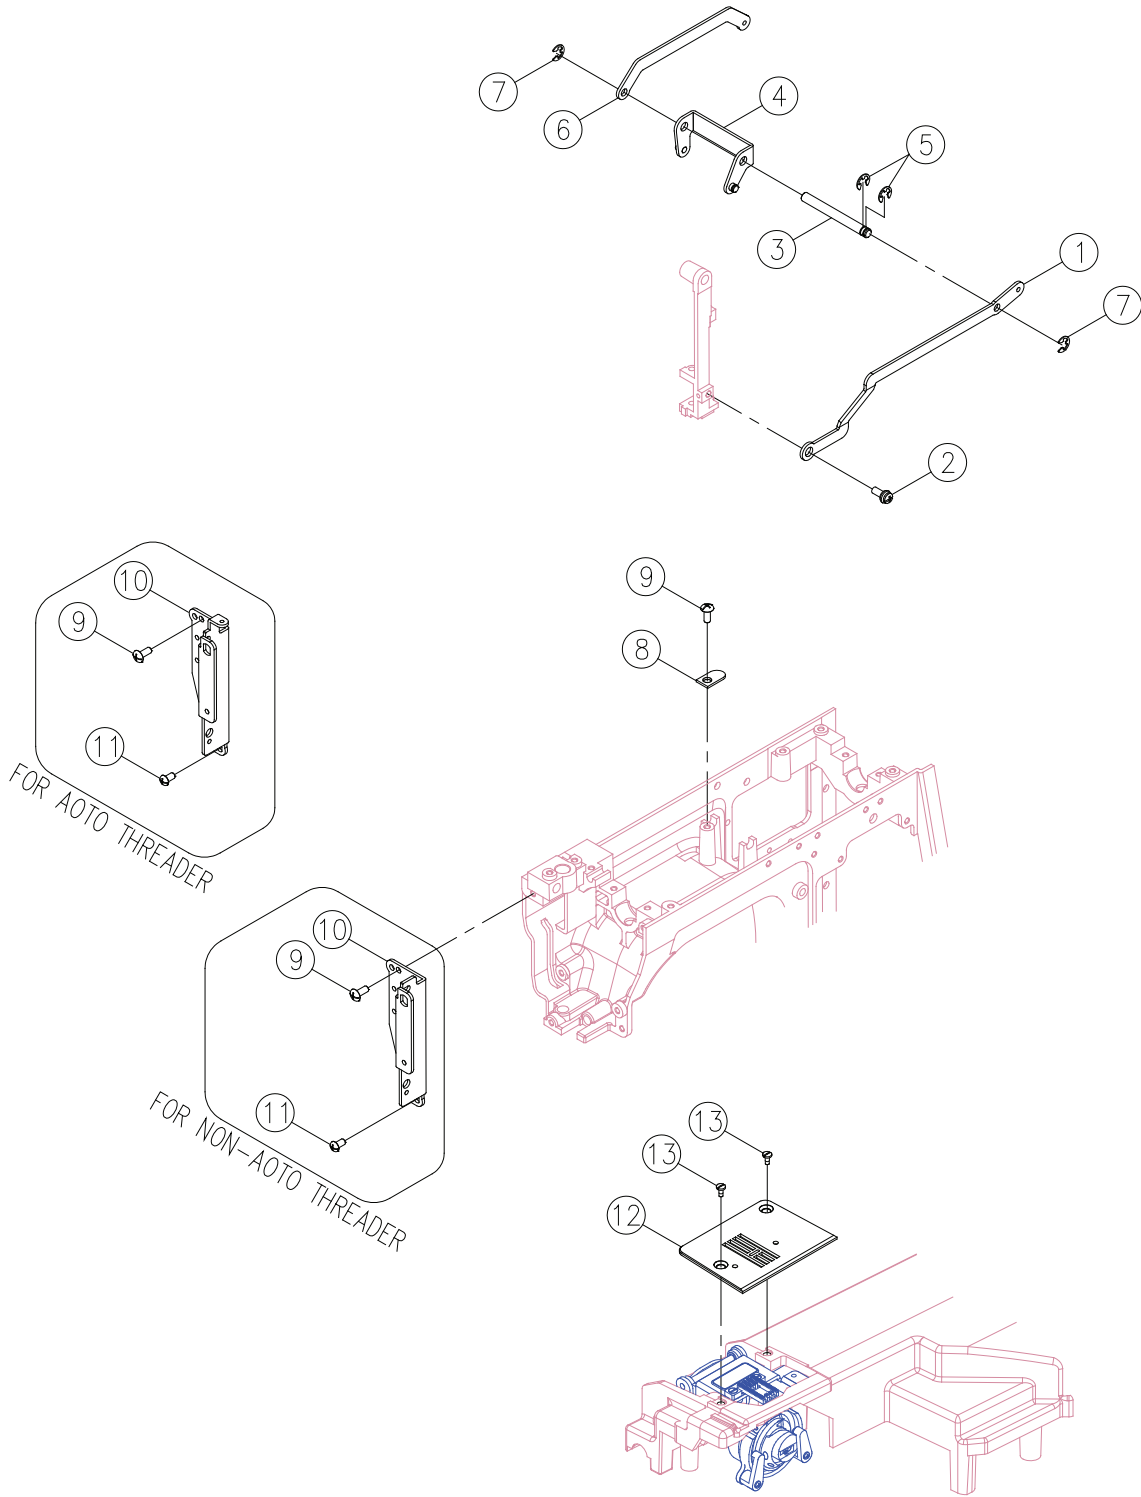

## Available parts

Ref No	Part No	Part Name
7	416153801	DIAL TENSION REGULATOR
11	416116101	E-RING (ETW-4)
12	416171301	THREAD GUIDE
13	416162601	THREAD GUIDE SPRING
14	416116701	CS-RING (CSTW-5)
17	416121901	SET SCREW (M4x6 D)
18	416124101	WASHER (4.2x8x0.8)
22	416121501	SET SCREW (M4x8 A)
24	416700601	BOBBIN WINDER CRANK CPL.

## NOT Available

1	416526601	DIAL TENSION SUPPORTER PLATE
2	416526701	DIAL TENSION WAFT PLATE
3	416153601	DIAL TENSION DISC (1)
4	416146301	DIAL TENSION DISC
5	416526801	DIAL TENSION SPRING REGULATOR
6	416155901	DIAL TENSION SPRING
8	416162501	DIAL TENSION SPRING PLATE
9	416126001	WASHER (WW-5)
10	416124501	WASHER (5.2x10x0.5)
15	68013240	DIAL TENSION GUIDE SPRING TUBE
16	416527101	SET SCREW (M4x20 B)
19	416123001	SET SCREW (M4x14)
20	416121201	SET SCREW (M4x6 B)
21	416527201	TENSION LEVER REGULATING PLATE
23	68013242	BOBBIN WINDER FRAME CPL.
25	416684501	BOBBIN WINDER CRANK SPRING
26	416116301	E-RING (ETW-5)
27	68013173	STITCH LENGTH DIAL SUPPORT CPL.
28	68013178	FEED REGULATOR GEAR
29	416185001	SET SCREW (M3.5x8 A)
30	68013201	STITCH LENGTH DIAL SHAFT
31	416183901	SPRING PIN (2.5x16)

G

Available parts

Ref No	Part No	Part Name
4	416173601	NEEDLE BAR
5	416245301	NEEDLE CLAMP CPL.
18	270 R10083000	AUTO THREADER LERER (FOR AUTO THREADER)
19	416145801	AUTO THREADER (FOR AUTO THREADER)
21	416121001	SET SCREW (M4x5 C)
24	270 V880153000	PRESSER BAR LIFTER LEVER
26	416121101	SET SCREW (M4x10 B)
27	416173401	PRESSER BAR
30	416151501	PRESSER BAR BRACKET
32	416173501	PRESSER BAR SPRING
33	416128201	SHANK CPL.
35	416765801	FINGER PROTECTOR (FOR ITALY)

# H

Available parts

<u>Ref No</u>	<u>Part No</u>	<u>Part Name</u>
2	416801101	NEEDLE BAR DRIVING ROD PIN
7	416116101	E-RING (ETW-4)
9	416121501	SET SCREW (M4x8 A)
13	416122901	NEEDLE PLATE CPL. SET SCREW