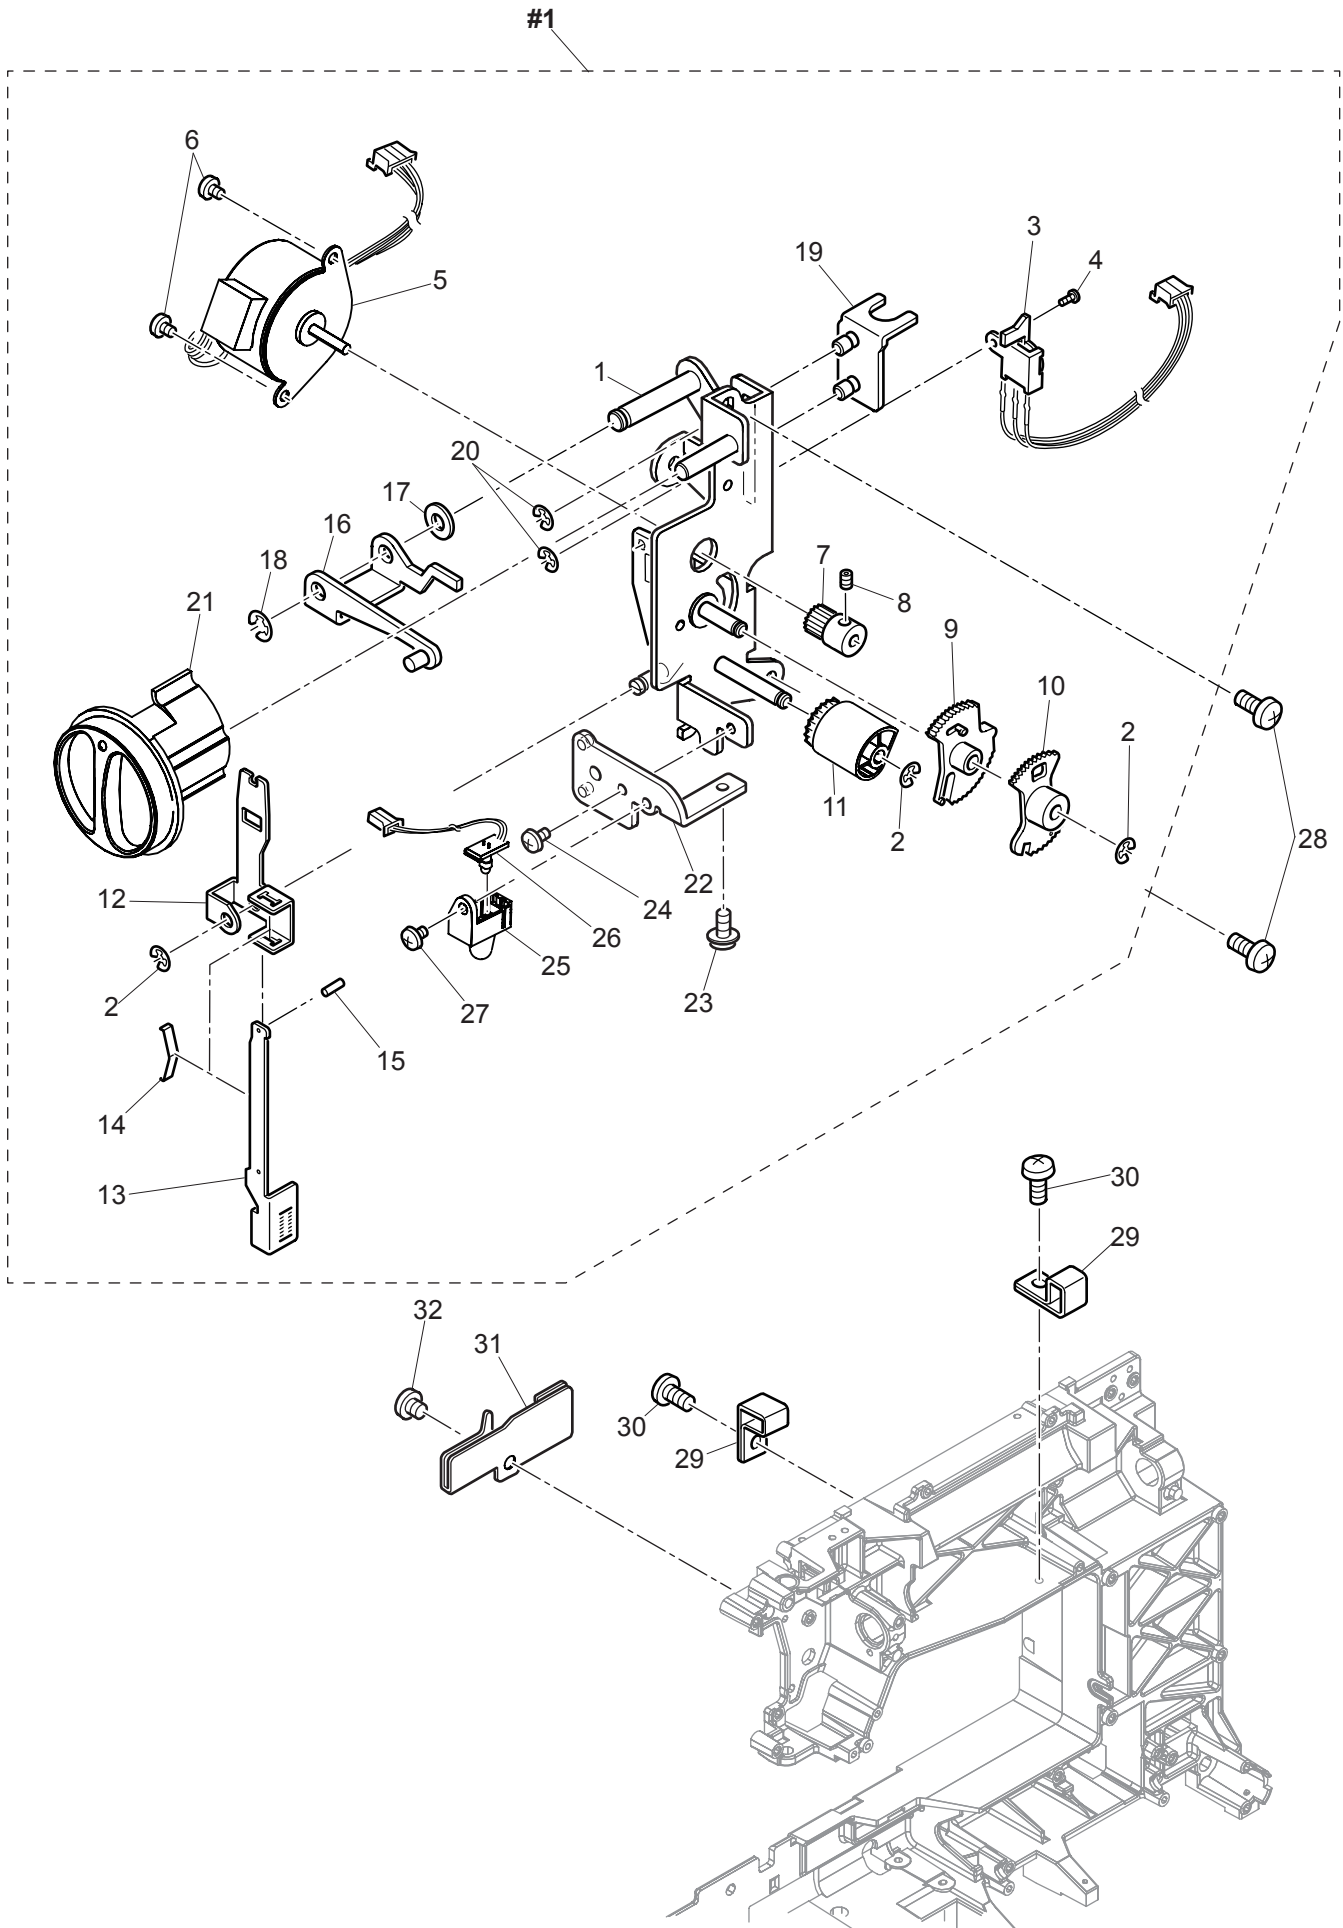

K

No.	Part No.	Description
#1	68002816	Z Pulse Motor Assy.
3	68001750	BH Switch Assy.
25	68001575	LED Light Cover (A)