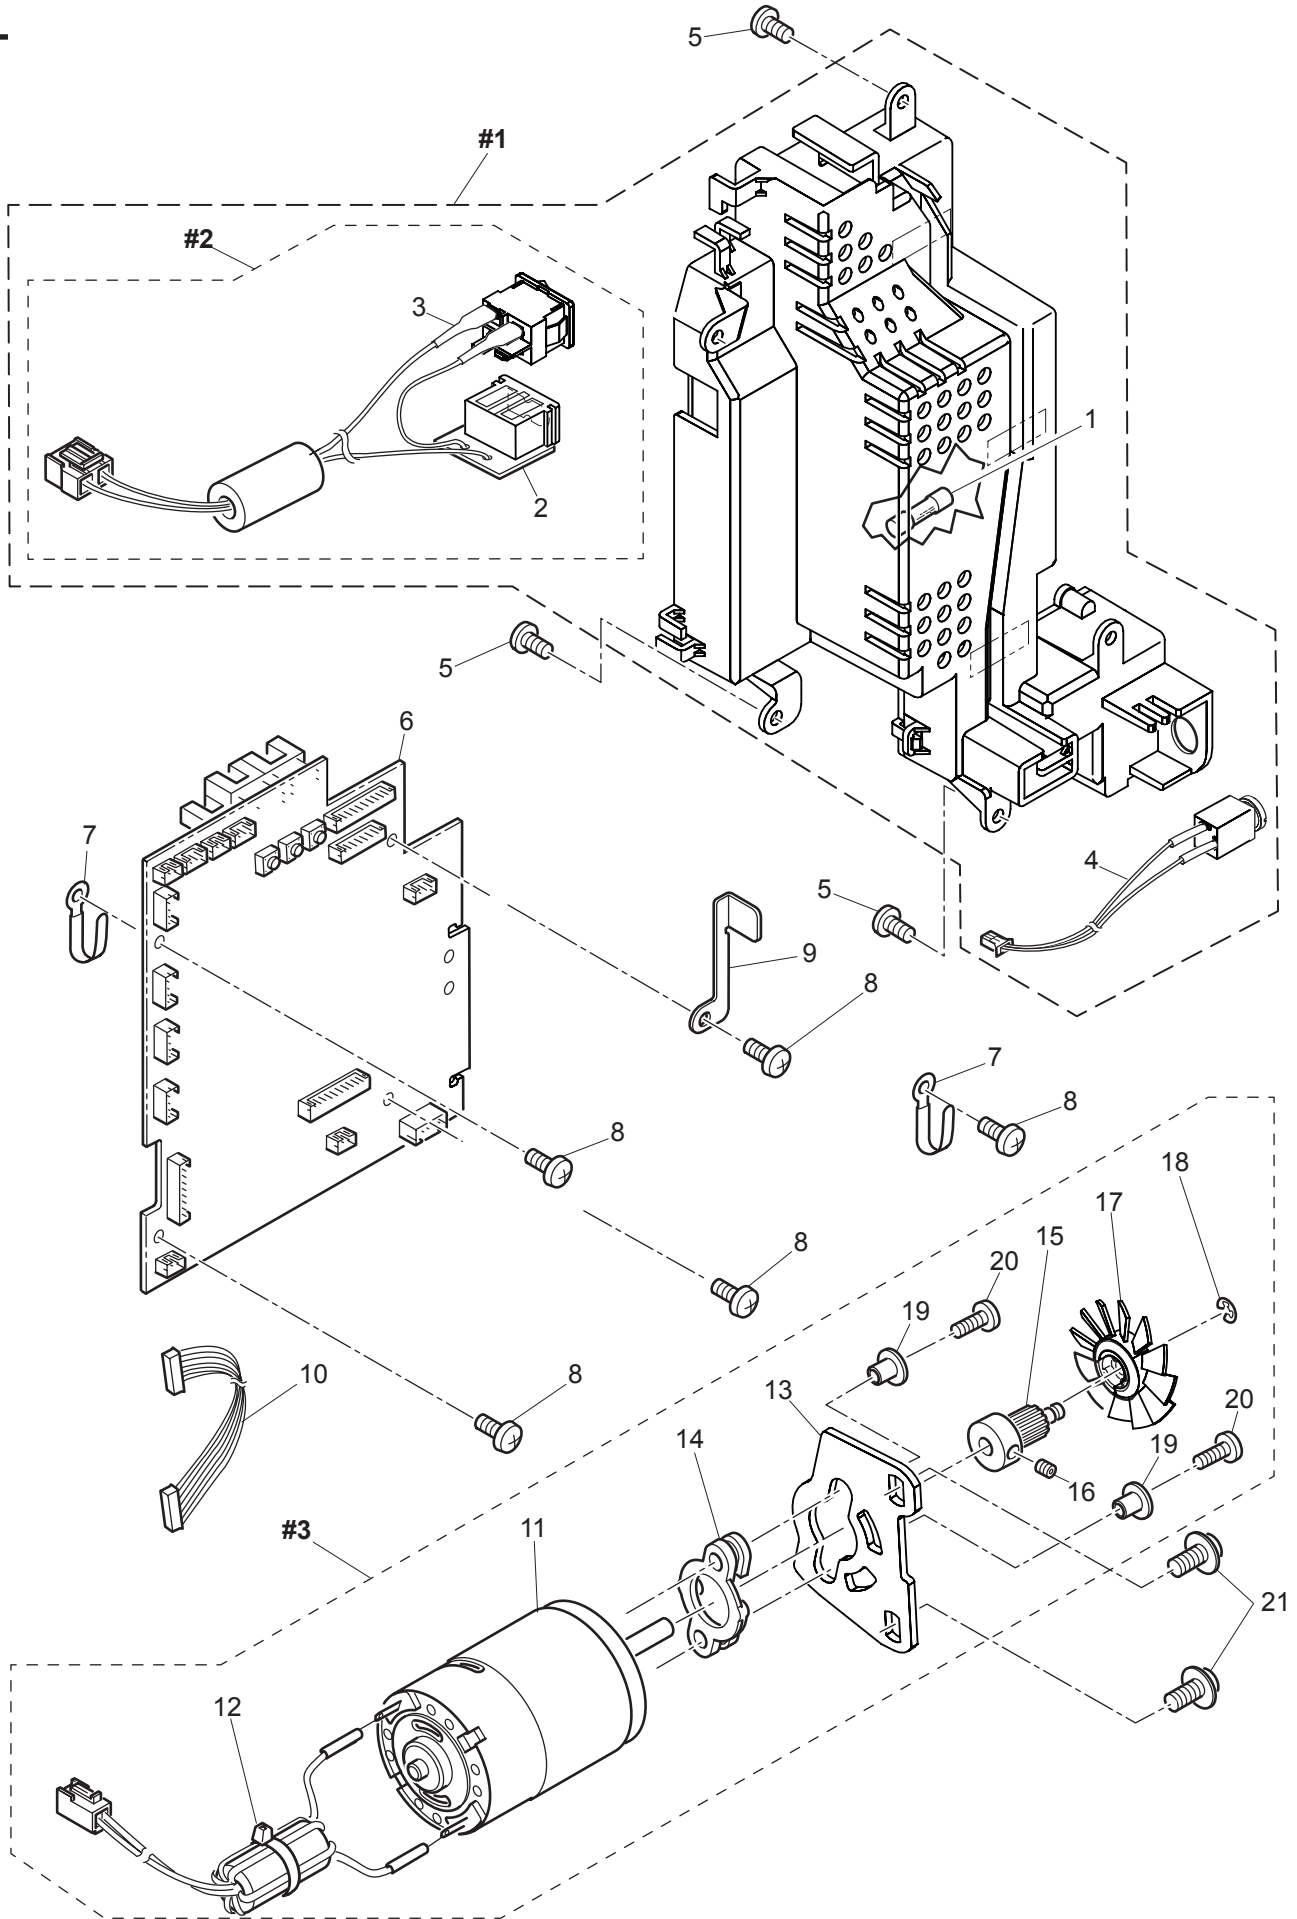

C C440 Version 1

C440 Version 2

No.	Part No.	Description
#1	68002763	Bobbin Winder Assy. V.1
#1	68005906	Bobbin Winder Assy. V.2
#2	68002764	Thread Tension Cover Assy.
11	412423701	Thread Cutter
12b	68001351	Rubber Ring V.2
20	68002696	Rubber Ring V.1
27	68001355	Bobbin Winder Switch Assy.

F

No.	Part No.	Description
#1	68001341	Belt Tension Assy.
1	68002605	Upper Shaft Assy.
6	68001199	Upper Shaft Timing Pulley
7		Spring Pin
8	68001234	STS Slit
9	68001326	Spring Pin
10	68001328	Clutch Change Collar
11	68001331	Clutch Change Spring
12	68001333	Belt Wheel
14	416400501	Spring Pin
15	68002805	Hand Wheel
16		Timing Belt (Upper Shaft)
17	68001340	Timing Belt (Motor)

No.	Part No.	Description
#1	68001499	F Pulse Motor Assy.
#2	68001527	Lower Shaft Assy.
#3	68001659	Bobbin Holder Stopper Assy.

J

<u>No.</u>	<u>Part No.</u>	<u>Description</u>
#1	68002960	Thread Cutter Assy.
8	412423701	Thread Cutter
21	68001411	Thread Cutter Switch Assy.

K

No.	Part No.	Description
#1	68002816	Z Pulse Motor Assy.
3	68001750	BH Switch Assy.
25	68001575	LED Light Cover (A)

L

No.	Part No.	Description
#1	68001766	Power Circuit Unit
#2	68001768	Power Socket Assy.
#3	68001785	Motor Assy.
1	68001767	Fuse
4	68001772	Controller Jack Assy.
6	68003476	C.P.U. Board Assy. V.1
6	68005907	C.P.U. Board Assy. V.2