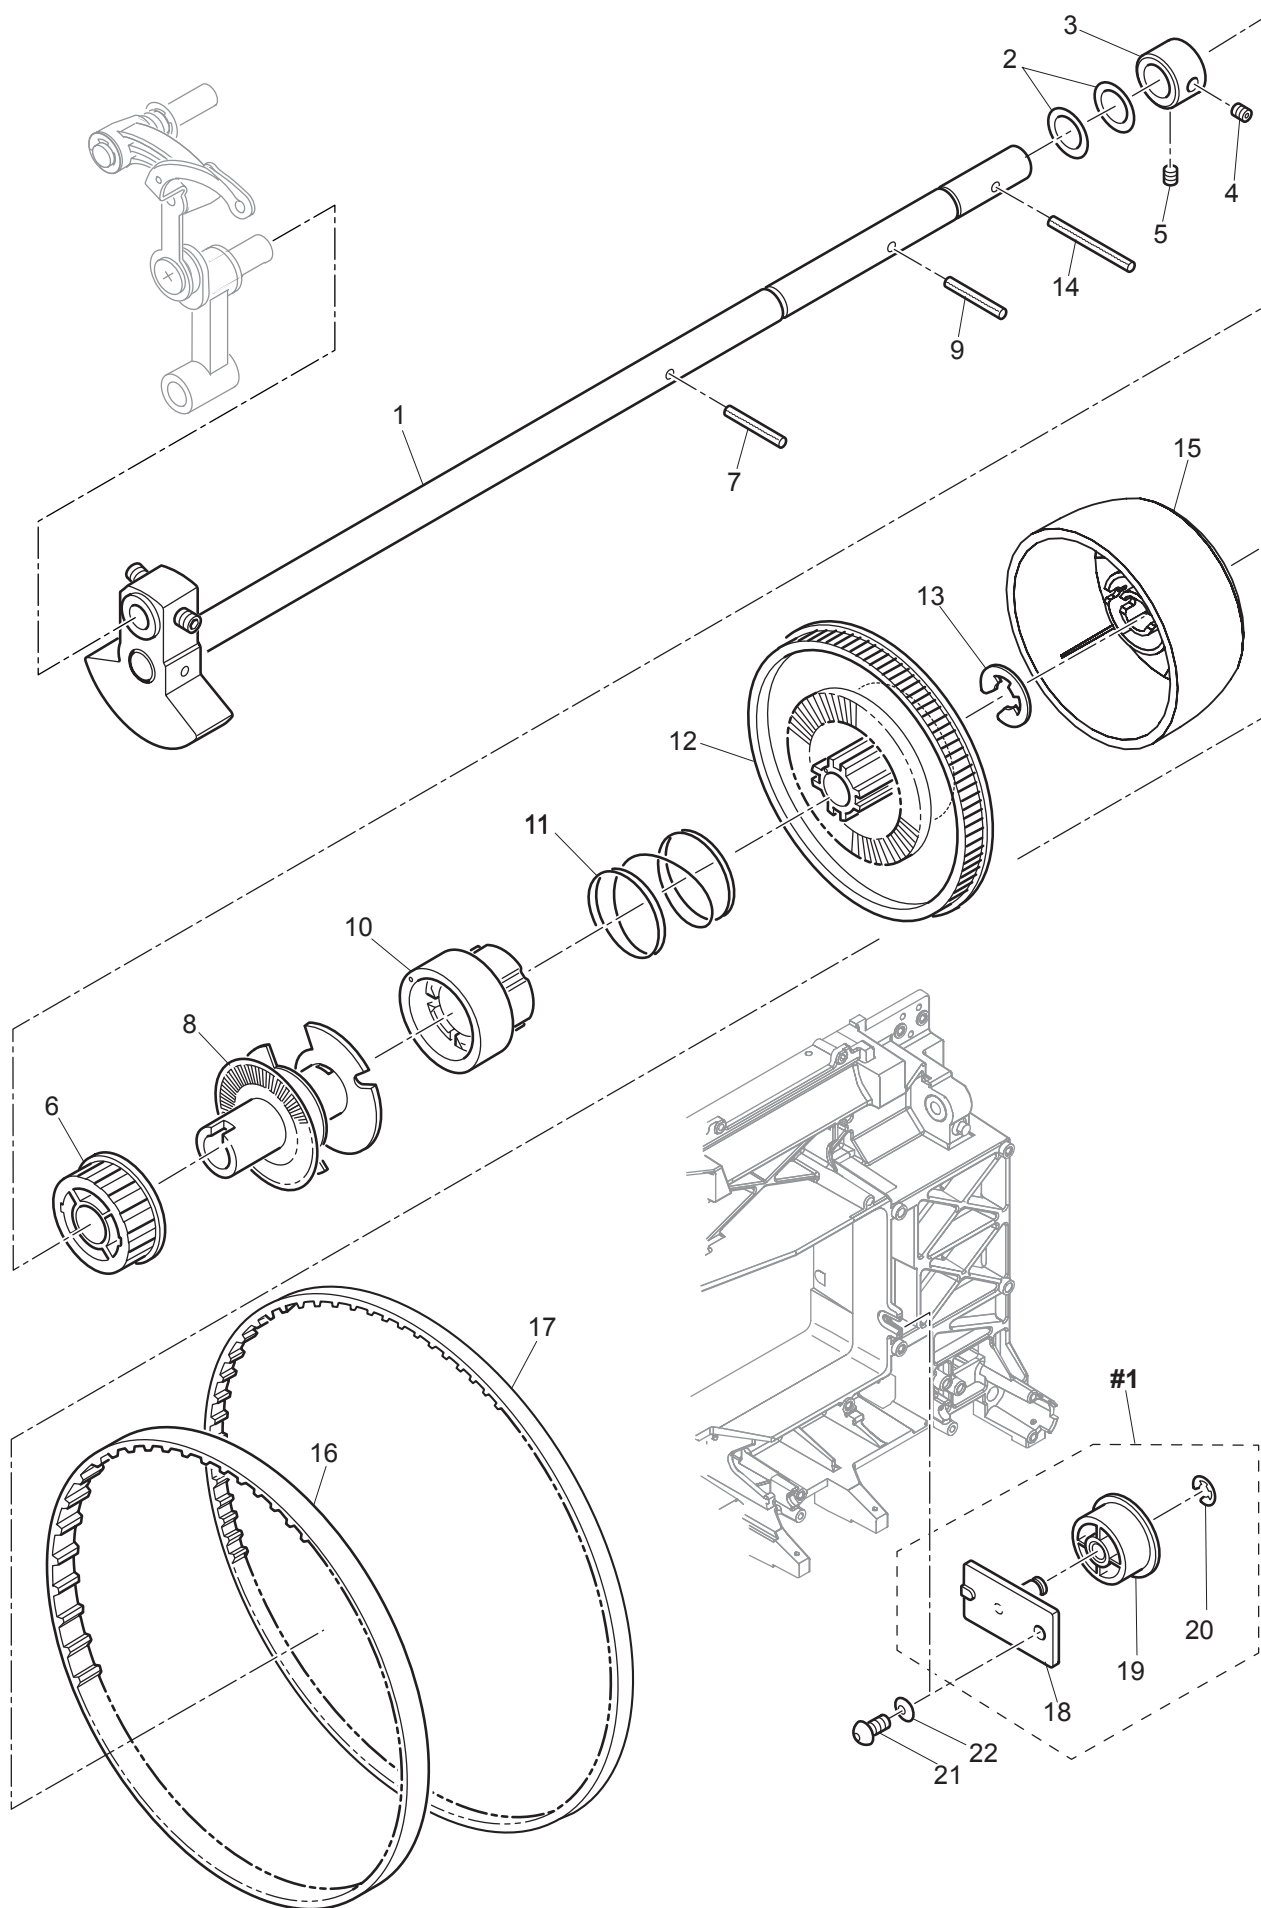

SINGER®

C440

Liste de pièces Lista de Piezas Parts List

A

No.	Part No.	Description
#1	68002594	Base Assy.
#2	68003396	Rear Cover Assy.
#3	68003442	Flap Assy.
#5	68002728	Handle Assy.
19	412423701	Thread Cutter
27	68002745	Screw Cap A
28	68002746	Screw Cap E
29	68002747	Screw Cap C
30	68002748	Screw Cap D

C C440 Version 1

C440 Version 2

No.	Part No.	Description
#1	68002763	Bobbin Winder Assy. V.1
#1	68005906	Bobbin Winder Assy. V.2
#2	68002764	Thread Tension Cover Assy.
11	412423701	Thread Cutter
12b	68001351	Rubber Ring V.2
20	68002696	Rubber Ring V.1
27	68001355	Bobbin Winder Switch Assy.

D

No.	Part No.	Description
#1	68003446	Thread Tension Ragulator Unit
3	68001586	Thread Tension Disc
15		Tension Release Pulse Motor
27	416396101	Thread Check Spring

E

No.	Part No.	Description
#1	68001661	Needle Bar Guide Assy.
#2	68002675	Needle Bar Assy.
#3	68002776	Z Link Bracket Unit
#4	68002778	Presser Foot Lifter Bracket Unit
#5	68002779	Thread Take-Up Lever Unit
6	68001677	Threader Hook Assy.
16	68002629	Needle Clamp Assy.
17	68002630	Needle Clamp Screw
27	68001706	Needle Bar Clank Rod Assy.
34	68001725	Presser Foot Lifter
35	68001730	Presser Foot Switch Assy.
41	68001733	Presser Bar
42	68002688	Presser Bar Guide Bracket
48	68002497	Presser Foot Thumb Screw
50	68002781	Presser Foot Holder
51	68002802	Zigzag Foot

F

No.	Part No.	Description
#1	68001341	Belt Tension Assy.
1	68002605	Upper Shaft Assy.
6	68001199	Upper Shaft Timing Pulley
7		Spring Pin
8	68001234	STS Slit
9	68001326	Spring Pin
10	68001328	Clutch Change Collar
11	68001331	Clutch Change Spring
12	68001333	Belt Wheel
14	416400501	Spring Pin
15	68002805	Hand Wheel
16		Timing Belt (Upper Shaft)
17	68001340	Timing Belt (Motor)