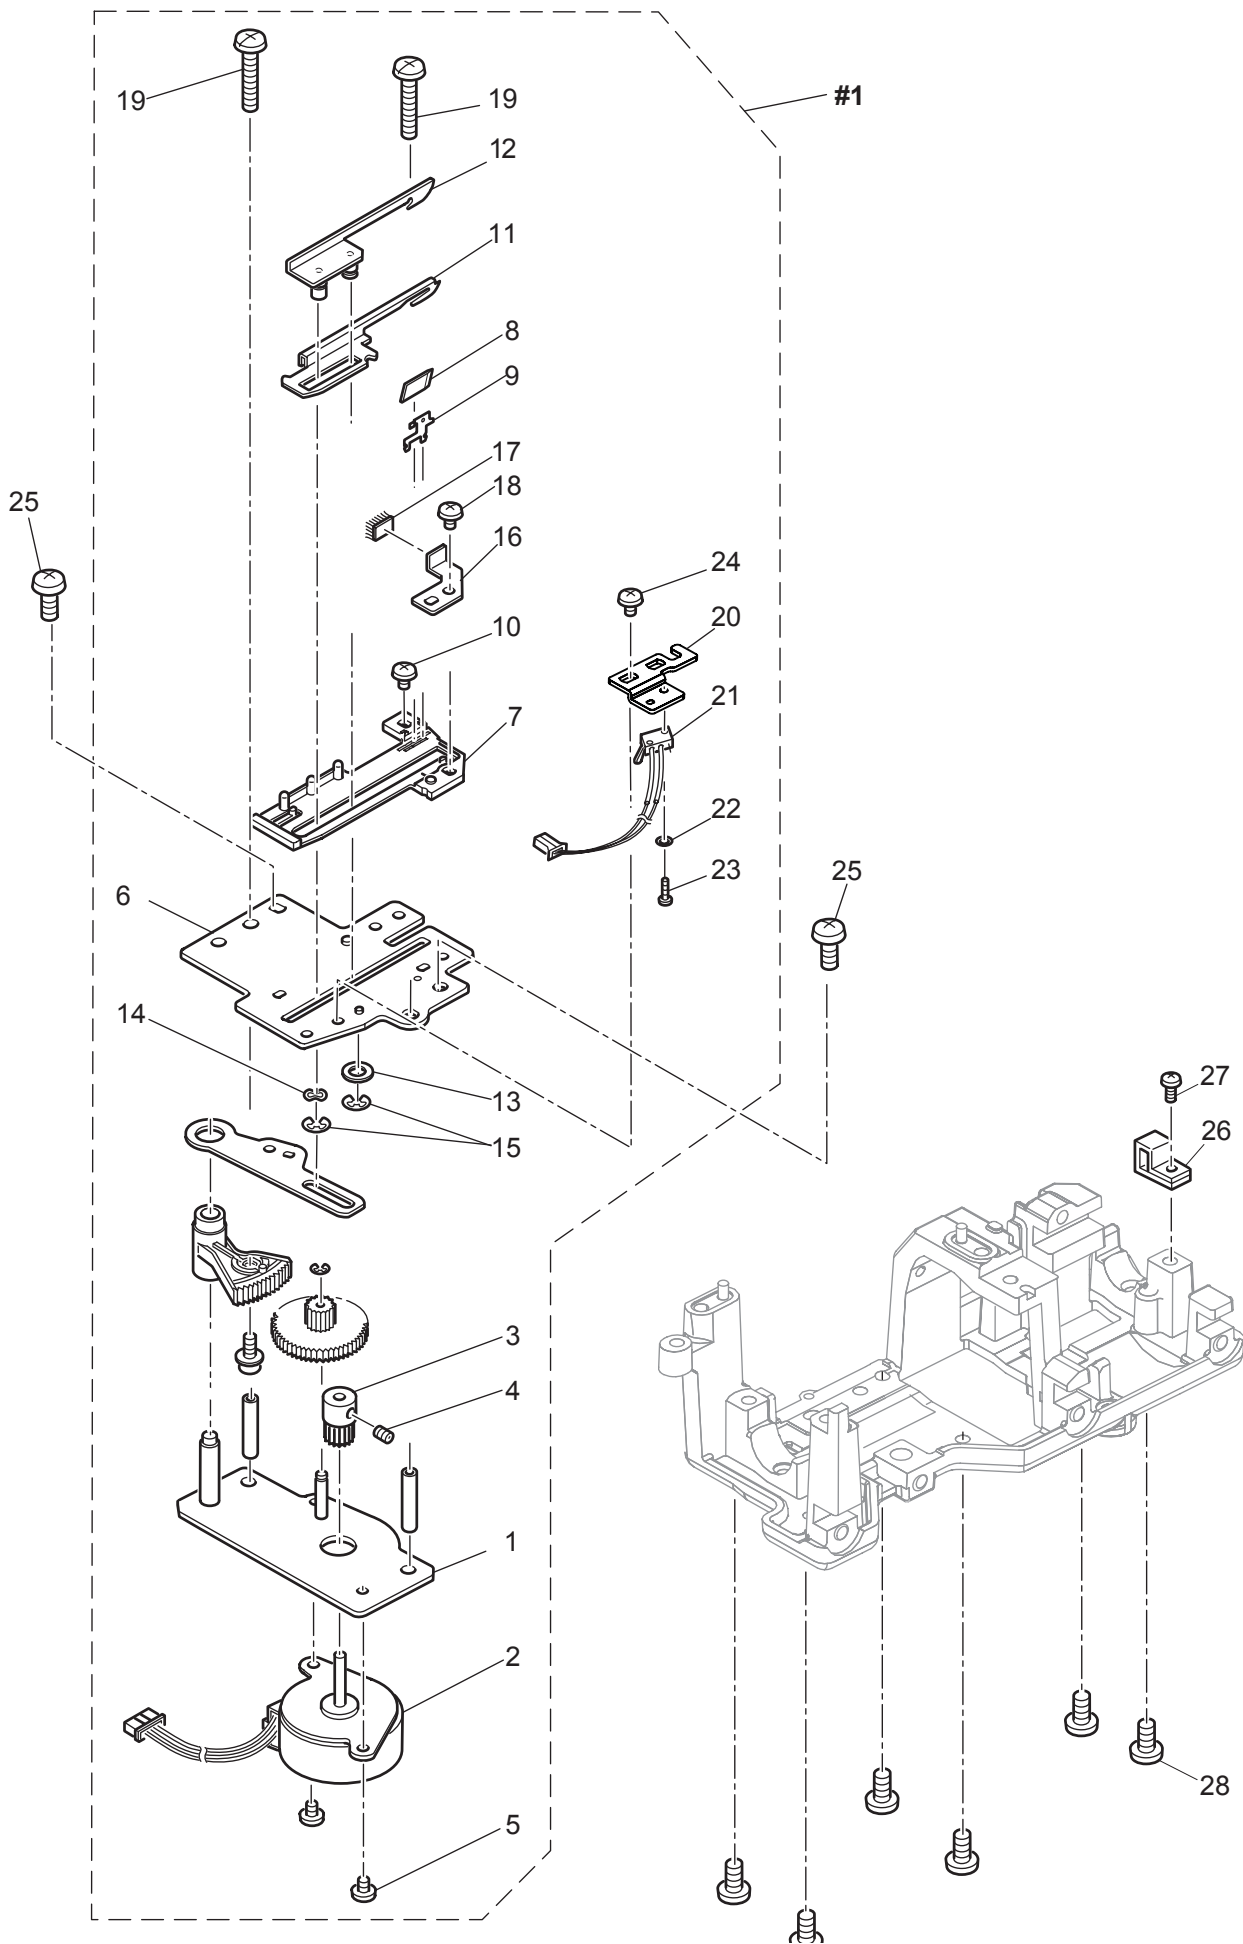

J

<u>No.</u>	<u>Part No.</u>	<u>Description</u>
#1	68002960	Thread Cutter Assy.
8	412423701	Thread Cutter
21	68001411	Thread Cutter Switch Assy.