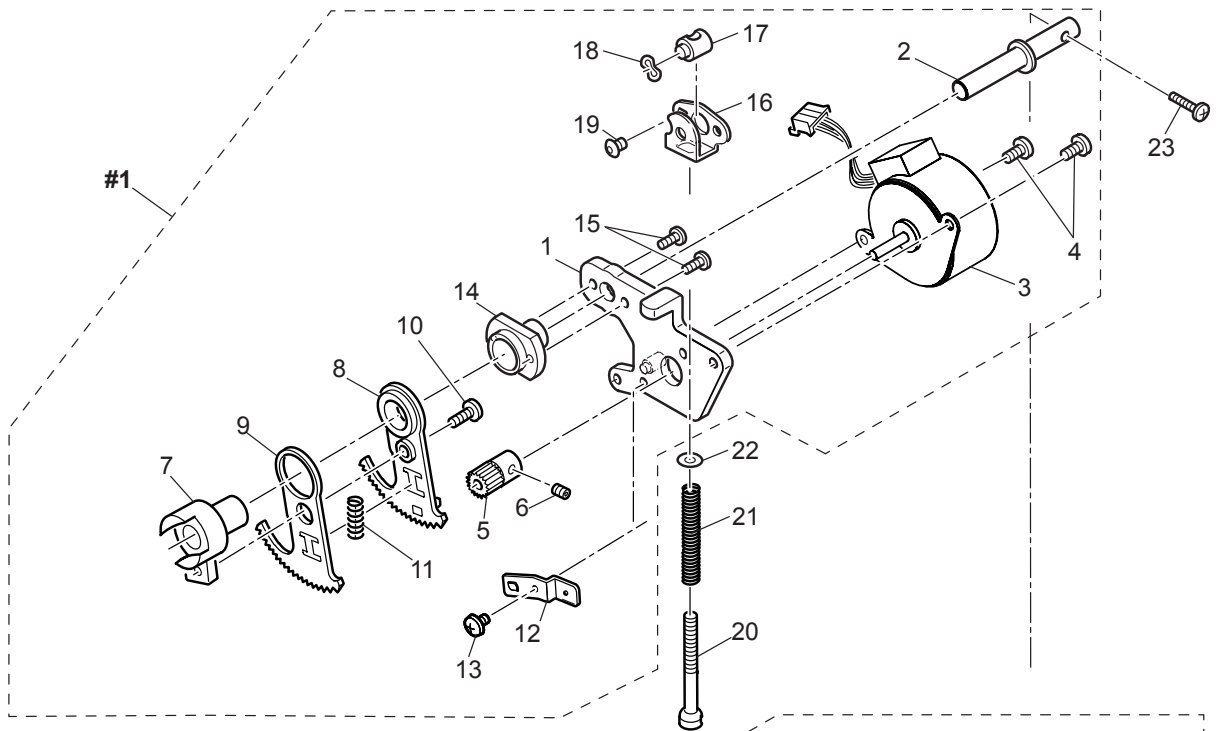

C C440 Version 1

C440 Version 2

No.	Part No.	Description
#1	68002763	Bobbin Winder Assy. V.1
#1	68005906	Bobbin Winder Assy. V.2
#2	68002764	Thread Tension Cover Assy.
11	412423701	Thread Cutter
12b	68001351	Rubber Ring V.2
20	68002696	Rubber Ring V.1
27	68001355	Bobbin Winder Switch Assy.

D

No.	Part No.	Description
#1	68003446	Thread Tension Ragulator Unit
3	68001586	Thread Tension Disc
15		Tension Release Pulse Motor
27	416396101	Thread Check Spring

E

No.	Part No.	Description
#1	68001661	Needle Bar Guide Assy.
#2	68002675	Needle Bar Assy.
#3	68002776	Z Link Bracket Unit
#4	68002778	Presser Foot Lifter Bracket Unit
#5	68002779	Thread Take-Up Lever Unit
6	68001677	Threader Hook Assy.
16	68002629	Needle Clamp Assy.
17	68002630	Needle Clamp Screw
27	68001706	Needle Bar Clank Rod Assy.
34	68001725	Presser Foot Lifter
35	68001730	Presser Foot Switch Assy.
41	68001733	Presser Bar
42	68002688	Presser Bar Guide Bracket
48	68002497	Presser Foot Thumb Screw
50	68002781	Presser Foot Holder
51	68002802	Zigzag Foot

F

No.	Part No.	Description
#1	68001341	Belt Tension Assy.
1	68002605	Upper Shaft Assy.
6	68001199	Upper Shaft Timing Pulley
7		Spring Pin
8	68001234	STS Slit
9	68001326	Spring Pin
10	68001328	Clutch Change Collar
11	68001331	Clutch Change Spring
12	68001333	Belt Wheel
14	416400501	Spring Pin
15	68002805	Hand Wheel
16		Timing Belt (Upper Shaft)
17	68001340	Timing Belt (Motor)

G

No.	Part No.	Description
#1	68002957	Needle Plate Assy.
#2	68002958	Bobbin Holder Unit
14	68001385	Bobbin Cover Plate
17	68001389	Bobbin

No.	Part No.	Description
#1	68001452	Feed Rocking Assy.
#2	68002959	Feed Assy.
#3	68001467	Hook Race Unit