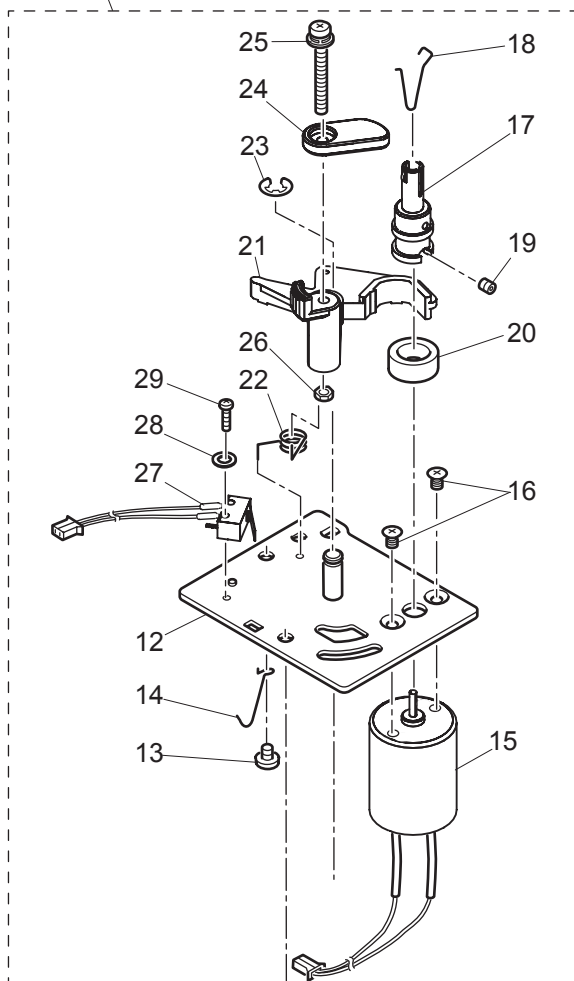

SINGER®

C440

Liste de pièces Lista de Piezas Parts List

A

No.	Part No.	Description
#1	68002594	Base Assy.
#2	68003396	Rear Cover Assy.
#3	68003442	Flap Assy.
#5	68002728	Handle Assy.
19	412423701	Thread Cutter
27	68002745	Screw Cap A
28	68002746	Screw Cap E
29	68002747	Screw Cap C
30	68002748	Screw Cap D

C C440 Version 1

C440 Version 2

No.	Part No.	Description
#1	68002763	Bobbin Winder Assy. V.1
#1	68005906	Bobbin Winder Assy. V.2
#2	68002764	Thread Tension Cover Assy.
11	412423701	Thread Cutter
12b	68001351	Rubber Ring V.2
20	68002696	Rubber Ring V.1
27	68001355	Bobbin Winder Switch Assy.

D

No.	Part No.	Description
#1	68003446	Thread Tension Ragulator Unit
3	68001586	Thread Tension Disc
15		Tension Release Pulse Motor
27	416396101	Thread Check Spring

E

No.	Part No.	Description
#1	68001661	Needle Bar Guide Assy.
#2	68002675	Needle Bar Assy.
#3	68002776	Z Link Bracket Unit
#4	68002778	Presser Foot Lifter Bracket Unit
#5	68002779	Thread Take-Up Lever Unit
6	68001677	Threader Hook Assy.
16	68002629	Needle Clamp Assy.
17	68002630	Needle Clamp Screw
27	68001706	Needle Bar Clank Rod Assy.
34	68001725	Presser Foot Lifter
35	68001730	Presser Foot Switch Assy.
41	68001733	Presser Bar
42	68002688	Presser Bar Guide Bracket
48	68002497	Presser Foot Thumb Screw
50	68002781	Presser Foot Holder
51	68002802	Zigzag Foot

F

No.	Part No.	Description
#1	68001341	Belt Tension Assy.
1	68002605	Upper Shaft Assy.
6	68001199	Upper Shaft Timing Pulley
7		Spring Pin
8	68001234	STS Slit
9	68001326	Spring Pin
10	68001328	Clutch Change Collar
11	68001331	Clutch Change Spring
12	68001333	Belt Wheel
14	416400501	Spring Pin
15	68002805	Hand Wheel
16		Timing Belt (Upper Shaft)
17	68001340	Timing Belt (Motor)