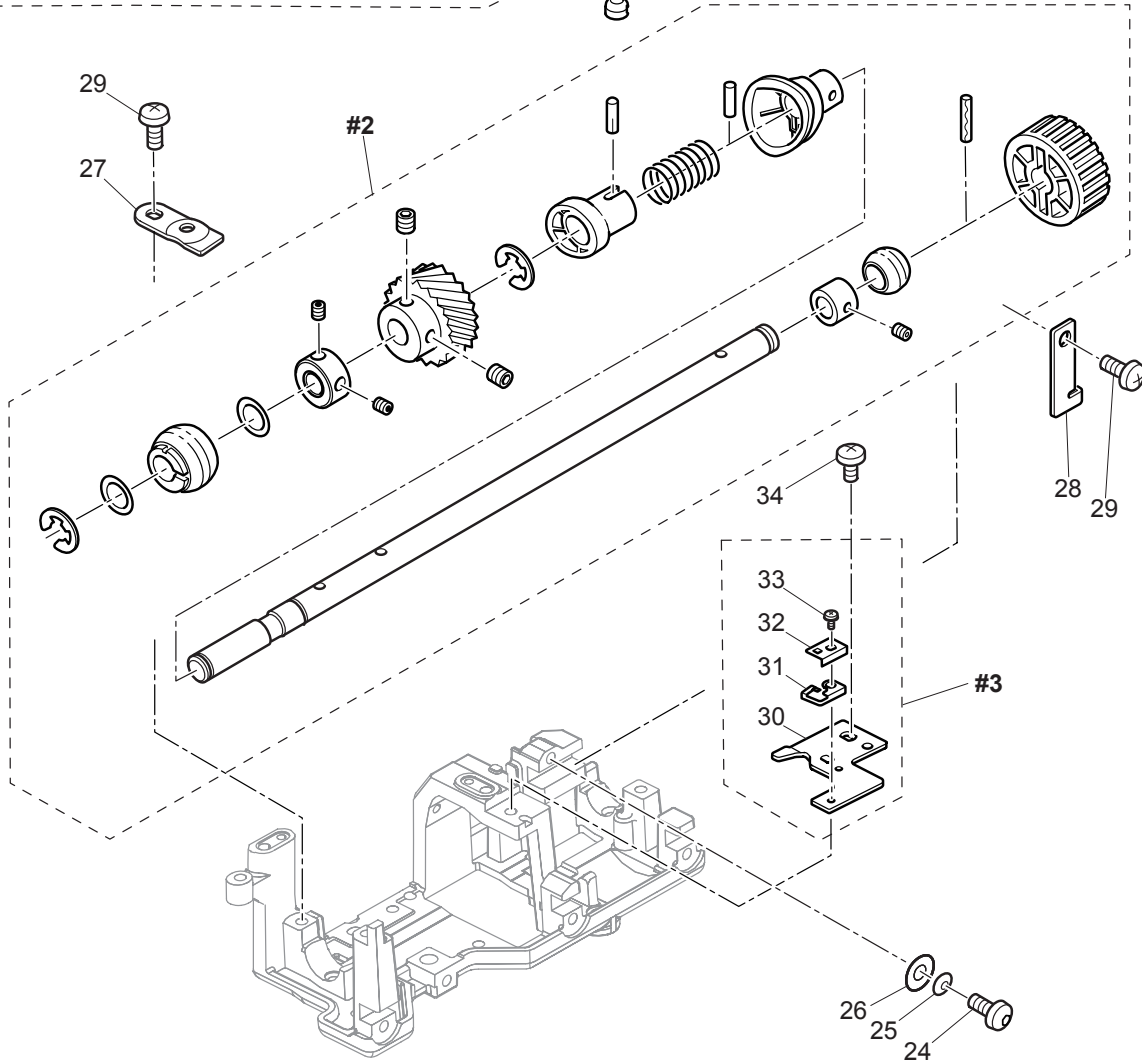

C C440 Version 1

C440 Version 2

No.	Part No.	Description
#1	68002763	Bobbin Winder Assy. V.1
#1	68005906	Bobbin Winder Assy. V.2
#2	68002764	Thread Tension Cover Assy.
11	412423701	Thread Cutter
12b	68001351	Rubber Ring V.2
20	68002696	Rubber Ring V.1
27	68001355	Bobbin Winder Switch Assy.

D

No.	Part No.	Description
#1	68003446	Thread Tension Ragulator Unit
3	68001586	Thread Tension Disc
15		Tension Release Pulse Motor
27	416396101	Thread Check Spring

E

No.	Part No.	Description
#1	68001661	Needle Bar Guide Assy.
#2	68002675	Needle Bar Assy.
#3	68002776	Z Link Bracket Unit
#4	68002778	Presser Foot Lifter Bracket Unit
#5	68002779	Thread Take-Up Lever Unit
6	68001677	Threader Hook Assy.
16	68002629	Needle Clamp Assy.
17	68002630	Needle Clamp Screw
27	68001706	Needle Bar Clank Rod Assy.
34	68001725	Presser Foot Lifter
35	68001730	Presser Foot Switch Assy.
41	68001733	Presser Bar
42	68002688	Presser Bar Guide Bracket
48	68002497	Presser Foot Thumb Screw
50	68002781	Presser Foot Holder
51	68002802	Zigzag Foot

F

No.	Part No.	Description
#1	68001341	Belt Tension Assy.
1	68002605	Upper Shaft Assy.
6	68001199	Upper Shaft Timing Pulley
7		Spring Pin
8	68001234	STS Slit
9	68001326	Spring Pin
10	68001328	Clutch Change Collar
11	68001331	Clutch Change Spring
12	68001333	Belt Wheel
14	416400501	Spring Pin
15	68002805	Hand Wheel
16		Timing Belt (Upper Shaft)
17	68001340	Timing Belt (Motor)

G

No.	Part No.	Description
#1	68002957	Needle Plate Assy.
#2	68002958	Bobbin Holder Unit
14	68001385	Bobbin Cover Plate
17	68001389	Bobbin

No.	Part No.	Description
#1	68001452	Feed Rocking Assy.
#2	68002959	Feed Assy.
#3	68001467	Hook Race Unit