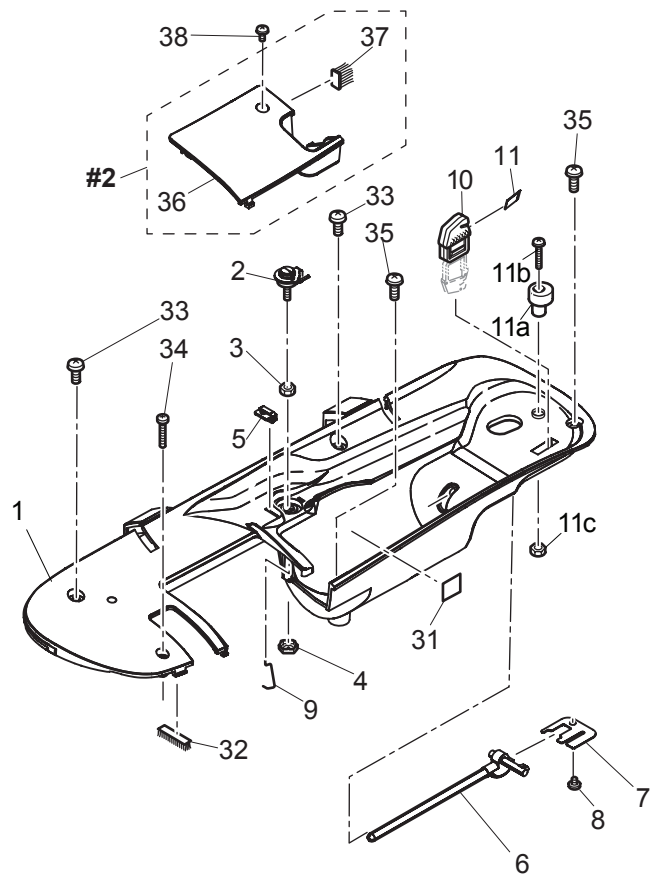

SINGER®

C440

Liste de pièces Lista de Piezas Parts List

A

No.	Part No.	Description
#1	68002594	Base Assy.
#2	68003396	Rear Cover Assy.
#3	68003442	Flap Assy.
#5	68002728	Handle Assy.
19	412423701	Thread Cutter
27	68002745	Screw Cap A
28	68002746	Screw Cap E
29	68002747	Screw Cap C
30	68002748	Screw Cap D

C C440 Version 1

C440 Version 2

No.	Part No.	Description
#1	68002763	Bobbin Winder Assy. V.1
#1	68005906	Bobbin Winder Assy. V.2
#2	68002764	Thread Tension Cover Assy.
11	412423701	Thread Cutter
12b	68001351	Rubber Ring V.2
20	68002696	Rubber Ring V.1
27	68001355	Bobbin Winder Switch Assy.

D

No.	Part No.	Description
#1	68003446	Thread Tension Ragulator Unit
3	68001586	Thread Tension Disc
15		Tension Release Pulse Motor
27	416396101	Thread Check Spring

E

No.	Part No.	Description
#1	68001661	Needle Bar Guide Assy.
#2	68002675	Needle Bar Assy.
#3	68002776	Z Link Bracket Unit
#4	68002778	Presser Foot Lifter Bracket Unit
#5	68002779	Thread Take-Up Lever Unit
6	68001677	Threader Hook Assy.
16	68002629	Needle Clamp Assy.
17	68002630	Needle Clamp Screw
27	68001706	Needle Bar Clank Rod Assy.
34	68001725	Presser Foot Lifter
35	68001730	Presser Foot Switch Assy.
41	68001733	Presser Bar
42	68002688	Presser Bar Guide Bracket
48	68002497	Presser Foot Thumb Screw
50	68002781	Presser Foot Holder
51	68002802	Zigzag Foot

F

No.	Part No.	Description
#1	68001341	Belt Tension Assy.
1	68002605	Upper Shaft Assy.
6	68001199	Upper Shaft Timing Pulley
7		Spring Pin
8	68001234	STS Slit
9	68001326	Spring Pin
10	68001328	Clutch Change Collar
11	68001331	Clutch Change Spring
12	68001333	Belt Wheel
14	416400501	Spring Pin
15	68002805	Hand Wheel
16		Timing Belt (Upper Shaft)
17	68001340	Timing Belt (Motor)