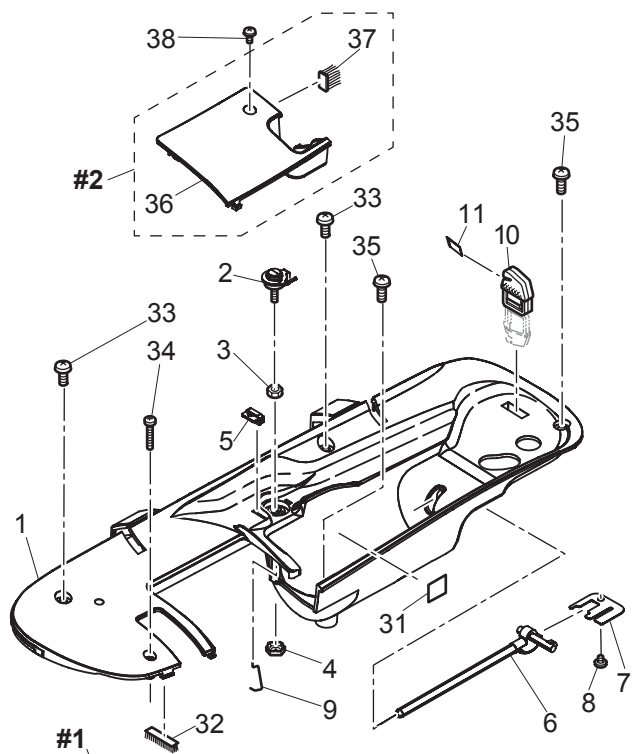

SINGER®

C440

Liste de pièces Lista de Piezas Parts List

A

No.	Part No.	Description
#1	68002594	Base Assy.
#2	68003396	Rear Cover Assy.
#3	68003442	Flap Assy.
#5	68002728	Handle Assy.
19	412423701	Thread Cutter
27	68002745	Screw Cap A
28	68002746	Screw Cap E
29	68002747	Screw Cap C
30	68002748	Screw Cap D

C C440 Version 1

C440 Version 2

No.	Part No.	Description
#1	68002763	Bobbin Winder Assy. V.1
#1	68005906	Bobbin Winder Assy. V.2
#2	68002764	Thread Tension Cover Assy.
11	412423701	Thread Cutter
12b	68001351	Rubber Ring V.2
20	68002696	Rubber Ring V.1
27	68001355	Bobbin Winder Switch Assy.

D

No.	Part No.	Description
#1	68003446	Thread Tension Ragulator Unit
3	68001586	Thread Tension Disc
15		Tension Release Pulse Motor
27	416396101	Thread Check Spring

E

No.	Part No.	Description
#1	68001661	Needle Bar Guide Assy.
#2	68002675	Needle Bar Assy.
#3	68002776	Z Link Bracket Unit
#4	68002778	Presser Foot Lifter Bracket Unit
#5	68002779	Thread Take-Up Lever Unit
6	68001677	Threader Hook Assy.
16	68002629	Needle Clamp Assy.
17	68002630	Needle Clamp Screw
27	68001706	Needle Bar Clank Rod Assy.
34	68001725	Presser Foot Lifter
35	68001730	Presser Foot Switch Assy.
41	68001733	Presser Bar
42	68002688	Presser Bar Guide Bracket
48	68002497	Presser Foot Thumb Screw
50	68002781	Presser Foot Holder
51	68002802	Zigzag Foot

F

No.	Part No.	Description
#1	68001341	Belt Tension Assy.
1	68002605	Upper Shaft Assy.
6	68001199	Upper Shaft Timing Pulley
7		Spring Pin
8	68001234	STS Slit
9	68001326	Spring Pin
10	68001328	Clutch Change Collar
11	68001331	Clutch Change Spring
12	68001333	Belt Wheel
14	416400501	Spring Pin
15	68002805	Hand Wheel
16		Timing Belt (Upper Shaft)
17	68001340	Timing Belt (Motor)