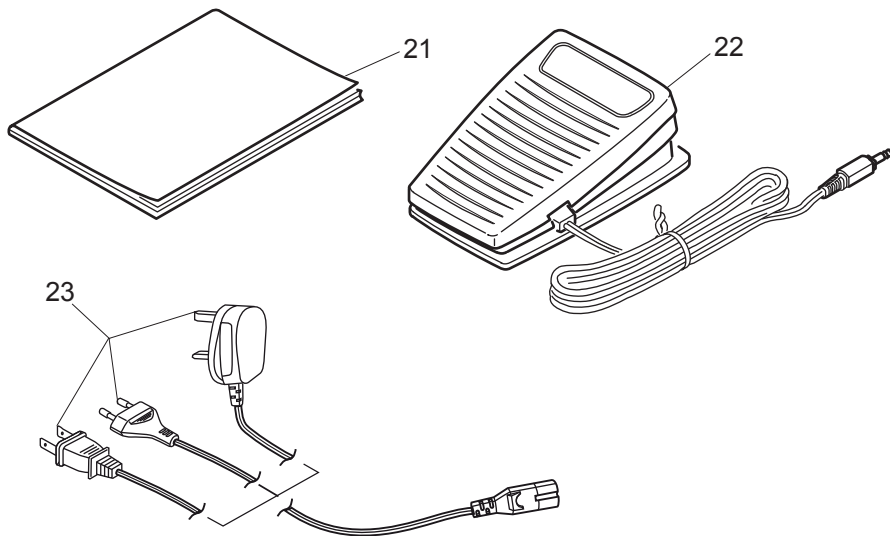

K

No.	Part No.	Description
#1	68002816	Z Pulse Motor Assy.
3	68001750	BH Switch Assy.
25	68001575	LED Light Cover (A)

L

No.	Part No.	Description
#1	68001766	Power Circuit Unit
#2	68001768	Power Socket Assy.
#3	68001785	Motor Assy.
1	68001767	Fuse
4	68001772	Controller Jack Assy.
6	68003476	C.P.U. Board Assy. V.1
6	68005907	C.P.U. Board Assy. V.2

L

M

<u>No.</u>	<u>Part No.</u>	<u>Description</u>
#1	68003306	Accessory Kit
1	620098796	Needle Set
2	68001389	Bobbin
3	68001808	Screw Driver for Needle Plate
4	68001823	Screw Driver (Large)
5	68001822	Stitch Ripper
6	68001824	Brush
7	68003477	Buttonhole Foot
8	68002823	Overcasting Foot
9	416713001	Zipper Foot
10	68002824	Blind Stitch Foot
11	416713101	Satin Stitch Foot
12	68002825	Quilting Foot
13	416713201	Button Sewing Foot
14	68002826	Open Toe Foot
15	68002828	Quilting Guide
16	68001826	Spool Net
17	68001820	Spool Stand
18	68001821	Thread Cap (Small)
19	412610701	Felt Washer
20	68001559	Thread Cap
22	68002829	Foot Controller
23	412157801	Power Cord (EU)
23	412157903	Power Cord (USA.CND) (120V)
23	412158002	Power Cord (ENG)