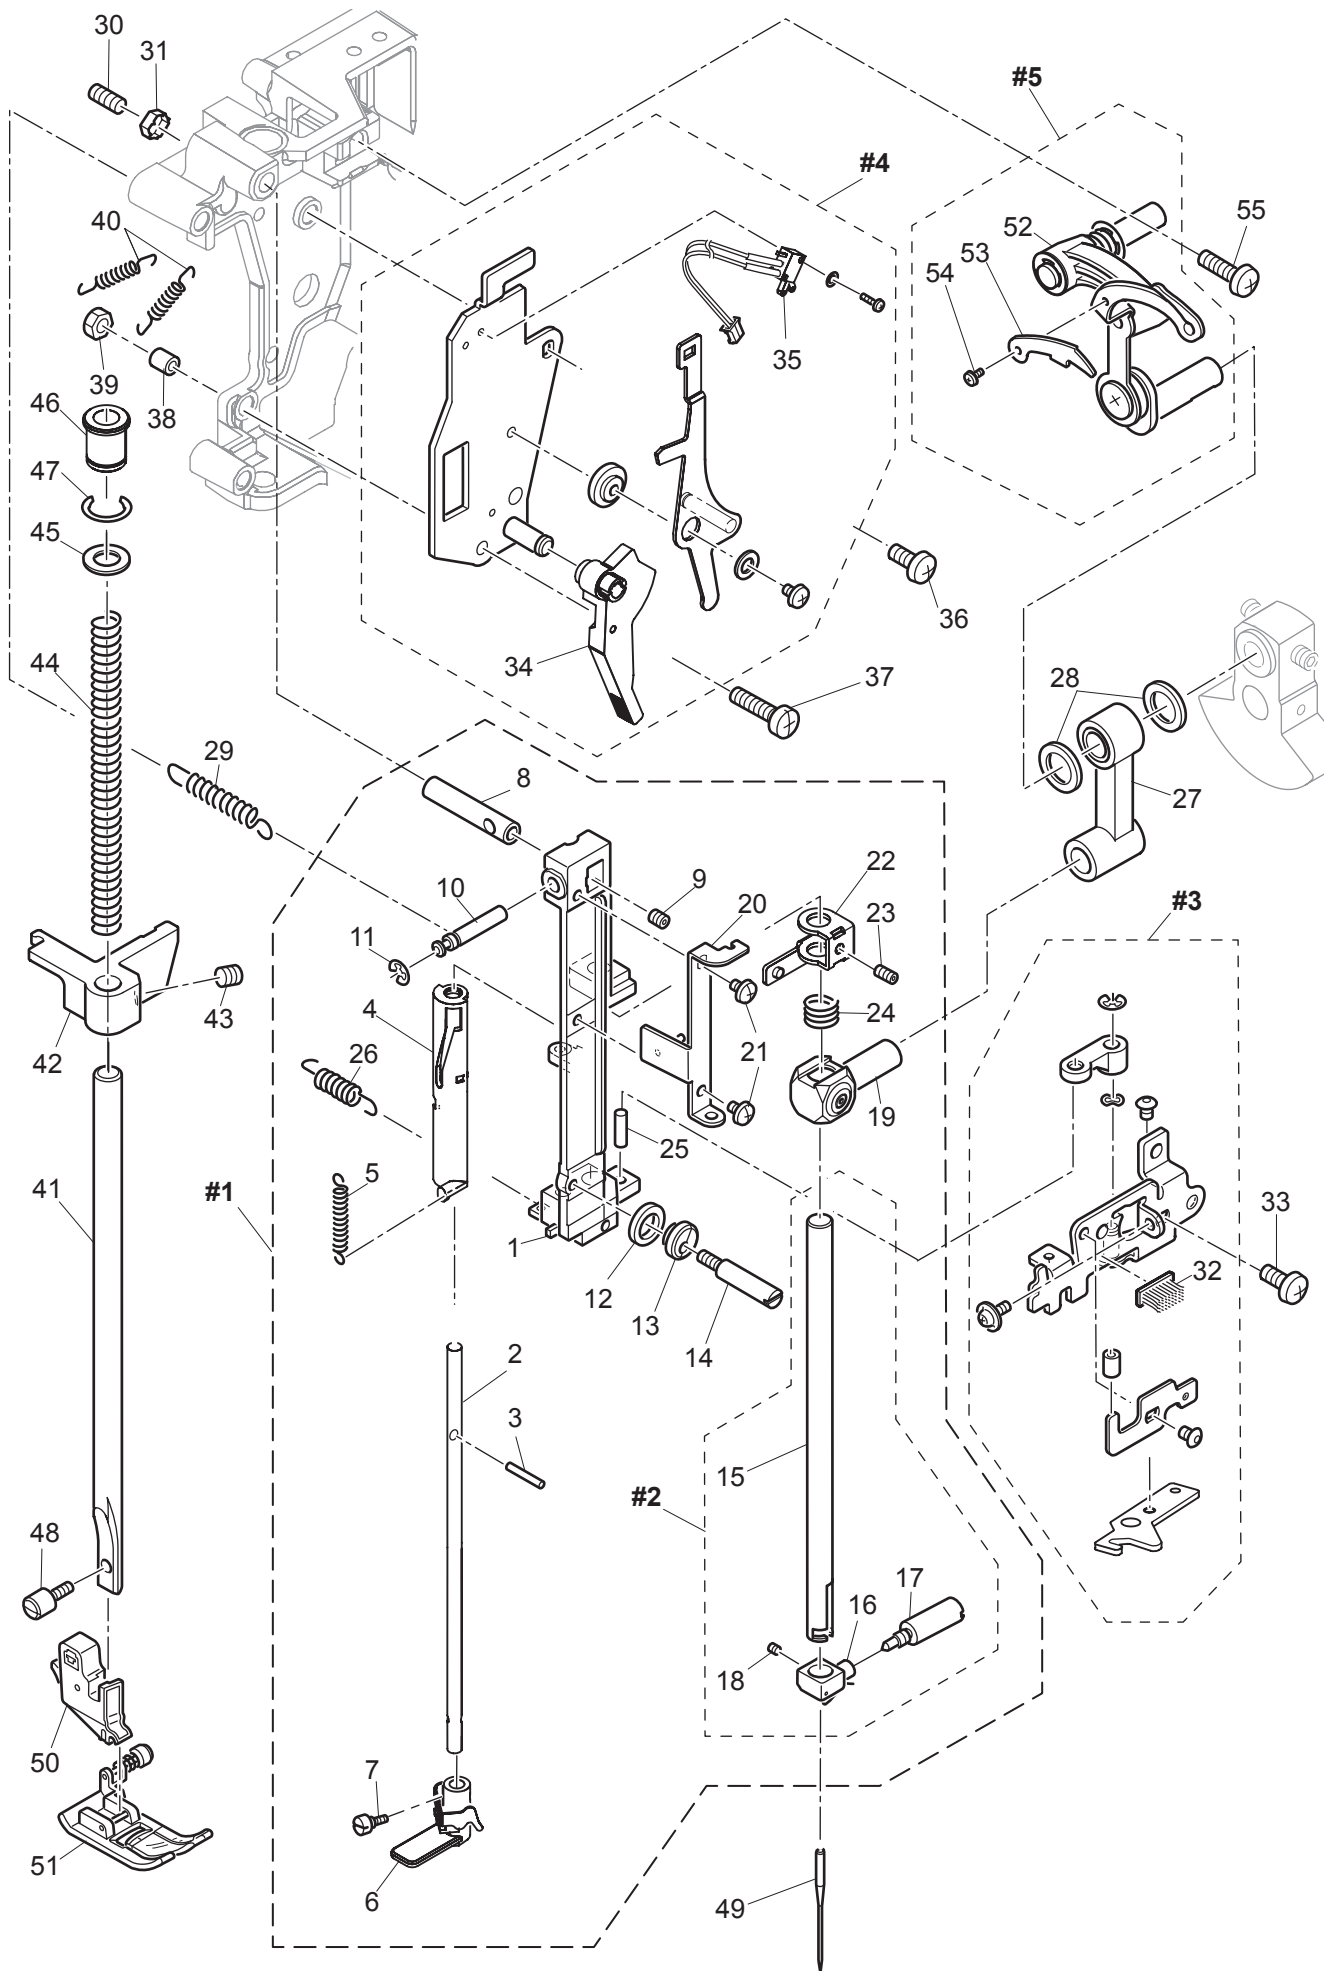

SINGER®

C440

Liste de pièces Lista de Piezas Parts List

A

No.	Part No.	Description
#1	68002594	Base Assy.
#2	68003396	Rear Cover Assy.
#3	68003442	Flap Assy.
#5	68002728	Handle Assy.
19	412423701	Thread Cutter
27	68002745	Screw Cap A
28	68002746	Screw Cap E
29	68002747	Screw Cap C
30	68002748	Screw Cap D

C C440 Version 1

C440 Version 2

No.	Part No.	Description
#1	68002763	Bobbin Winder Assy. V.1
#1	68005906	Bobbin Winder Assy. V.2
#2	68002764	Thread Tension Cover Assy.
11	412423701	Thread Cutter
12b	68001351	Rubber Ring V.2
20	68002696	Rubber Ring V.1
27	68001355	Bobbin Winder Switch Assy.

D

No.	Part No.	Description
#1	68003446	Thread Tension Ragulator Unit
3	68001586	Thread Tension Disc
15		Tension Release Pulse Motor
27	416396101	Thread Check Spring

E

No.	Part No.	Description
#1	68001661	Needle Bar Guide Assy.
#2	68002675	Needle Bar Assy.
#3	68002776	Z Link Bracket Unit
#4	68002778	Presser Foot Lifter Bracket Unit
#5	68002779	Thread Take-Up Lever Unit
6	68001677	Threader Hook Assy.
16	68002629	Needle Clamp Assy.
17	68002630	Needle Clamp Screw
27	68001706	Needle Bar Clank Rod Assy.
34	68001725	Presser Foot Lifter
35	68001730	Presser Foot Switch Assy.
41	68001733	Presser Bar
42	68002688	Presser Bar Guide Bracket
48	68002497	Presser Foot Thumb Screw
50	68002781	Presser Foot Holder
51	68002802	Zigzag Foot

F

No.	Part No.	Description
#1	68001341	Belt Tension Assy.
1	68002605	Upper Shaft Assy.
6	68001199	Upper Shaft Timing Pulley
7		Spring Pin
8	68001234	STS Slit
9	68001326	Spring Pin
10	68001328	Clutch Change Collar
11	68001331	Clutch Change Spring
12	68001333	Belt Wheel
14	416400501	Spring Pin
15	68002805	Hand Wheel
16		Timing Belt (Upper Shaft)
17	68001340	Timing Belt (Motor)