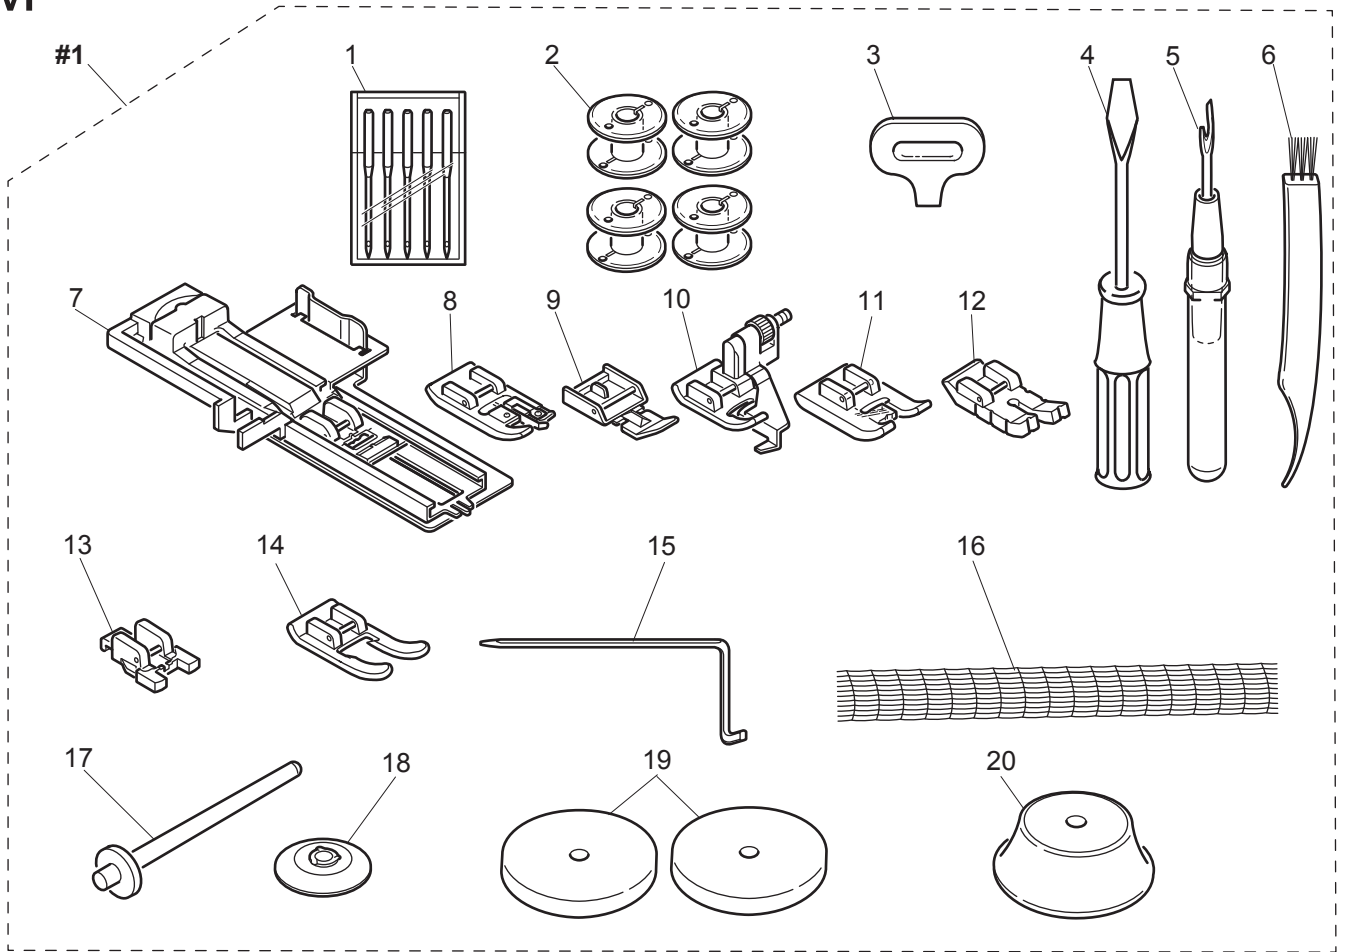

No.	Part No.	Description
#1	68001499	F Pulse Motor Assy.
#2	68001527	Lower Shaft Assy.
#3	68001659	Bobbin Holder Stopper Assy.

J

<u>No.</u>	<u>Part No.</u>	<u>Description</u>
#1	68002960	Thread Cutter Assy.
8	412423701	Thread Cutter
21	68001411	Thread Cutter Switch Assy.

K

No.	Part No.	Description
#1	68002816	Z Pulse Motor Assy.
3	68001750	BH Switch Assy.
25	68001575	LED Light Cover (A)

L

No.	Part No.	Description
#1	68001766	Power Circuit Unit
#2	68001768	Power Socket Assy.
#3	68001785	Motor Assy.
1	68001767	Fuse
4	68001772	Controller Jack Assy.
6	68003476	C.P.U. Board Assy. V.1
6	68005907	C.P.U. Board Assy. V.2

L

M

<u>No.</u>	<u>Part No.</u>	<u>Description</u>
#1	68003306	Accessory Kit
1	620098796	Needle Set
2	68001389	Bobbin
3	68001808	Screw Driver for Needle Plate
4	68001823	Screw Driver (Large)
5	68001822	Stitch Ripper
6	68001824	Brush
7	68003477	Buttonhole Foot
8	68002823	Overcasting Foot
9	416713001	Zipper Foot
10	68002824	Blind Stitch Foot
11	416713101	Satin Stitch Foot
12	68002825	Quilting Foot
13	416713201	Button Sewing Foot
14	68002826	Open Toe Foot
15	68002828	Quilting Guide
16	68001826	Spool Net
17	68001820	Spool Stand
18	68001821	Thread Cap (Small)
19	412610701	Felt Washer
20	68001559	Thread Cap
22	68002829	Foot Controller
23	412157801	Power Cord (EU)
23	412157903	Power Cord (USA.CND) (120V)
23	412158002	Power Cord (ENG)