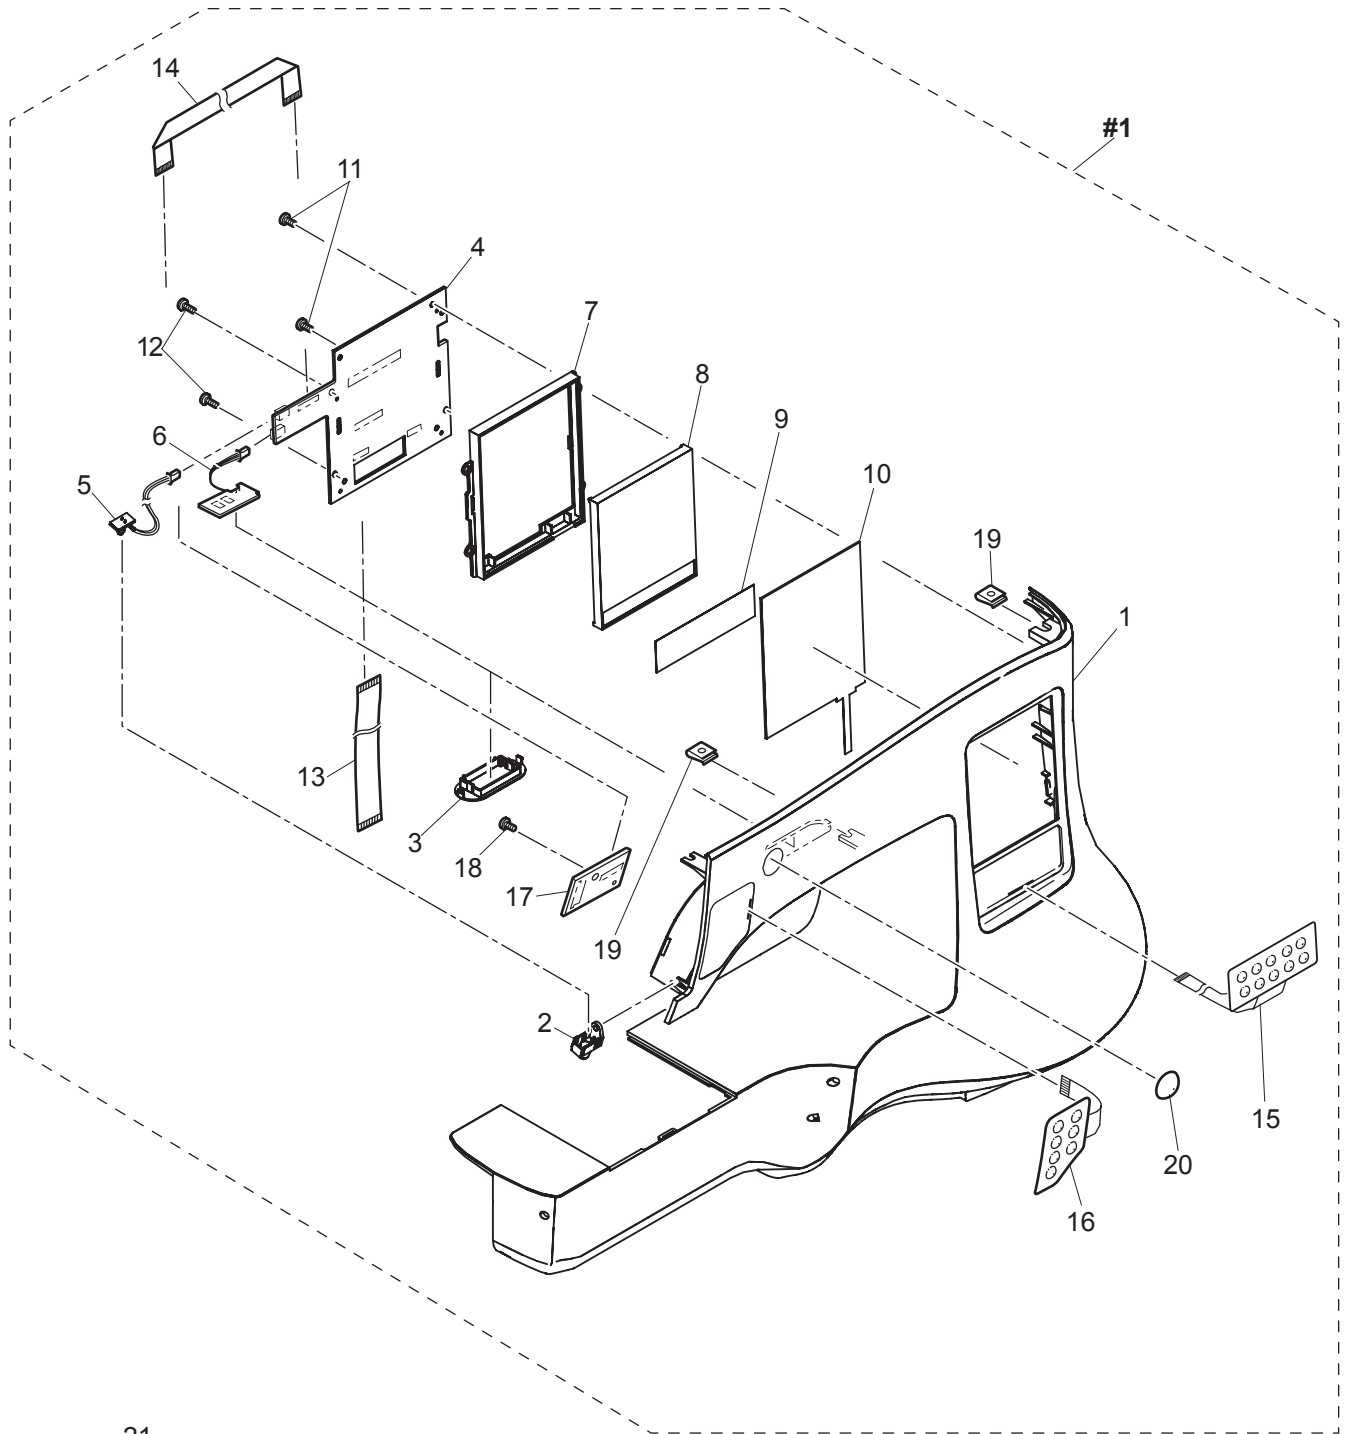

B

<u>No.</u>	<u>Part No.</u>	<u>Description</u>
#1	68003444	Front Cover Assy.
3	68001577	LED Light Cover (B)
4	68002754	Board Assy.
5	68002649	LED Board Assy. (A)
6	68002756	LED Board Assy. (B)
8	68002647	LCD
10	68002645	Touch Panel
13	68003445	Flat Cable
15	68002758	Membrane Switch (LCD)
16	68002759	Membrane Switch (Main)
17	68002760	MKS Board Assy.
20	68002651	Cameo
21	68002762	Extension Table Assy.