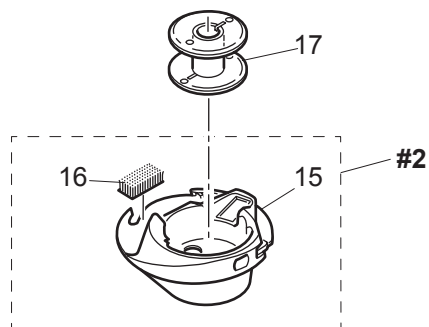

C C440 Version 1

C440 Version 2

No.	Part No.	Description
#1	68002763	Bobbin Winder Assy. V.1
#1	68005906	Bobbin Winder Assy. V.2
#2	68002764	Thread Tension Cover Assy.
11	412423701	Thread Cutter
12b	68001351	Rubber Ring V.2
20	68002696	Rubber Ring V.1
27	68001355	Bobbin Winder Switch Assy.

D

No.	Part No.	Description
#1	68003446	Thread Tension Ragulator Unit
3	68001586	Thread Tension Disc
15		Tension Release Pulse Motor
27	416396101	Thread Check Spring

E

No.	Part No.	Description
#1	68001661	Needle Bar Guide Assy.
#2	68002675	Needle Bar Assy.
#3	68002776	Z Link Bracket Unit
#4	68002778	Presser Foot Lifter Bracket Unit
#5	68002779	Thread Take-Up Lever Unit
6	68001677	Threader Hook Assy.
16	68002629	Needle Clamp Assy.
17	68002630	Needle Clamp Screw
27	68001706	Needle Bar Clank Rod Assy.
34	68001725	Presser Foot Lifter
35	68001730	Presser Foot Switch Assy.
41	68001733	Presser Bar
42	68002688	Presser Bar Guide Bracket
48	68002497	Presser Foot Thumb Screw
50	68002781	Presser Foot Holder
51	68002802	Zigzag Foot

F

No.	Part No.	Description
#1	68001341	Belt Tension Assy.
1	68002605	Upper Shaft Assy.
6	68001199	Upper Shaft Timing Pulley
7		Spring Pin
8	68001234	STS Slit
9	68001326	Spring Pin
10	68001328	Clutch Change Collar
11	68001331	Clutch Change Spring
12	68001333	Belt Wheel
14	416400501	Spring Pin
15	68002805	Hand Wheel
16		Timing Belt (Upper Shaft)
17	68001340	Timing Belt (Motor)

G

No.	Part No.	Description
#1	68002957	Needle Plate Assy.
#2	68002958	Bobbin Holder Unit
14	68001385	Bobbin Cover Plate
17	68001389	Bobbin

No.	Part No.	Description
#1	68001452	Feed Rocking Assy.
#2	68002959	Feed Assy.
#3	68001467	Hook Race Unit