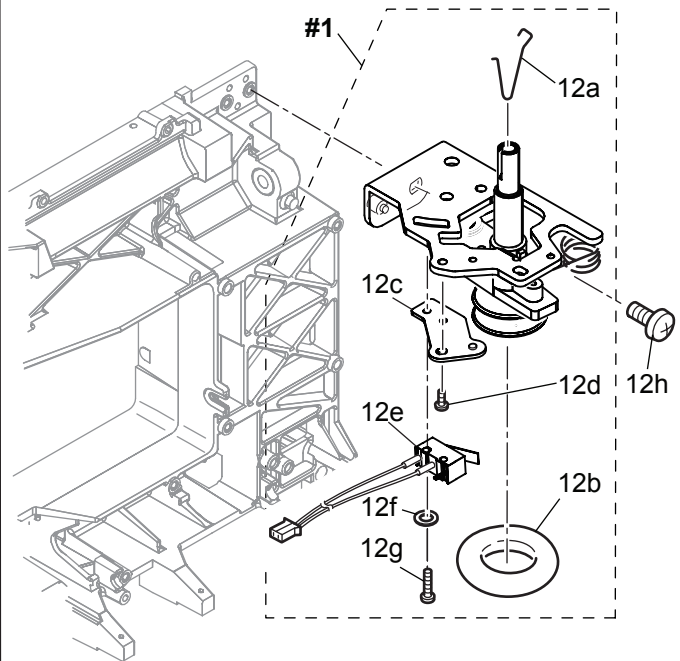

SINGER®

C440

Liste de pièces Lista de Piezas Parts List

A

No.	Part No.	Description
#1	68002594	Base Assy.
#2	68003396	Rear Cover Assy.
#3	68003442	Flap Assy.
#5	68002728	Handle Assy.
19	412423701	Thread Cutter
27	68002745	Screw Cap A
28	68002746	Screw Cap E
29	68002747	Screw Cap C
30	68002748	Screw Cap D

C C440 Version 1

C440 Version 2

No.	Part No.	Description
#1	68002763	Bobbin Winder Assy. V.1
#1	68005906	Bobbin Winder Assy. V.2
#2	68002764	Thread Tension Cover Assy.
11	412423701	Thread Cutter
12b	68001351	Rubber Ring V.2
20	68002696	Rubber Ring V.1
27	68001355	Bobbin Winder Switch Assy.

D

No.	Part No.	Description
#1	68003446	Thread Tension Ragulator Unit
3	68001586	Thread Tension Disc
15		Tension Release Pulse Motor
27	416396101	Thread Check Spring

E

No.	Part No.	Description
#1	68001661	Needle Bar Guide Assy.
#2	68002675	Needle Bar Assy.
#3	68002776	Z Link Bracket Unit
#4	68002778	Presser Foot Lifter Bracket Unit
#5	68002779	Thread Take-Up Lever Unit
6	68001677	Threader Hook Assy.
16	68002629	Needle Clamp Assy.
17	68002630	Needle Clamp Screw
27	68001706	Needle Bar Clank Rod Assy.
34	68001725	Presser Foot Lifter
35	68001730	Presser Foot Switch Assy.
41	68001733	Presser Bar
42	68002688	Presser Bar Guide Bracket
48	68002497	Presser Foot Thumb Screw
50	68002781	Presser Foot Holder
51	68002802	Zigzag Foot

F

No.	Part No.	Description
#1	68001341	Belt Tension Assy.
1	68002605	Upper Shaft Assy.
6	68001199	Upper Shaft Timing Pulley
7		Spring Pin
8	68001234	STS Slit
9	68001326	Spring Pin
10	68001328	Clutch Change Collar
11	68001331	Clutch Change Spring
12	68001333	Belt Wheel
14	416400501	Spring Pin
15	68002805	Hand Wheel
16		Timing Belt (Upper Shaft)
17	68001340	Timing Belt (Motor)