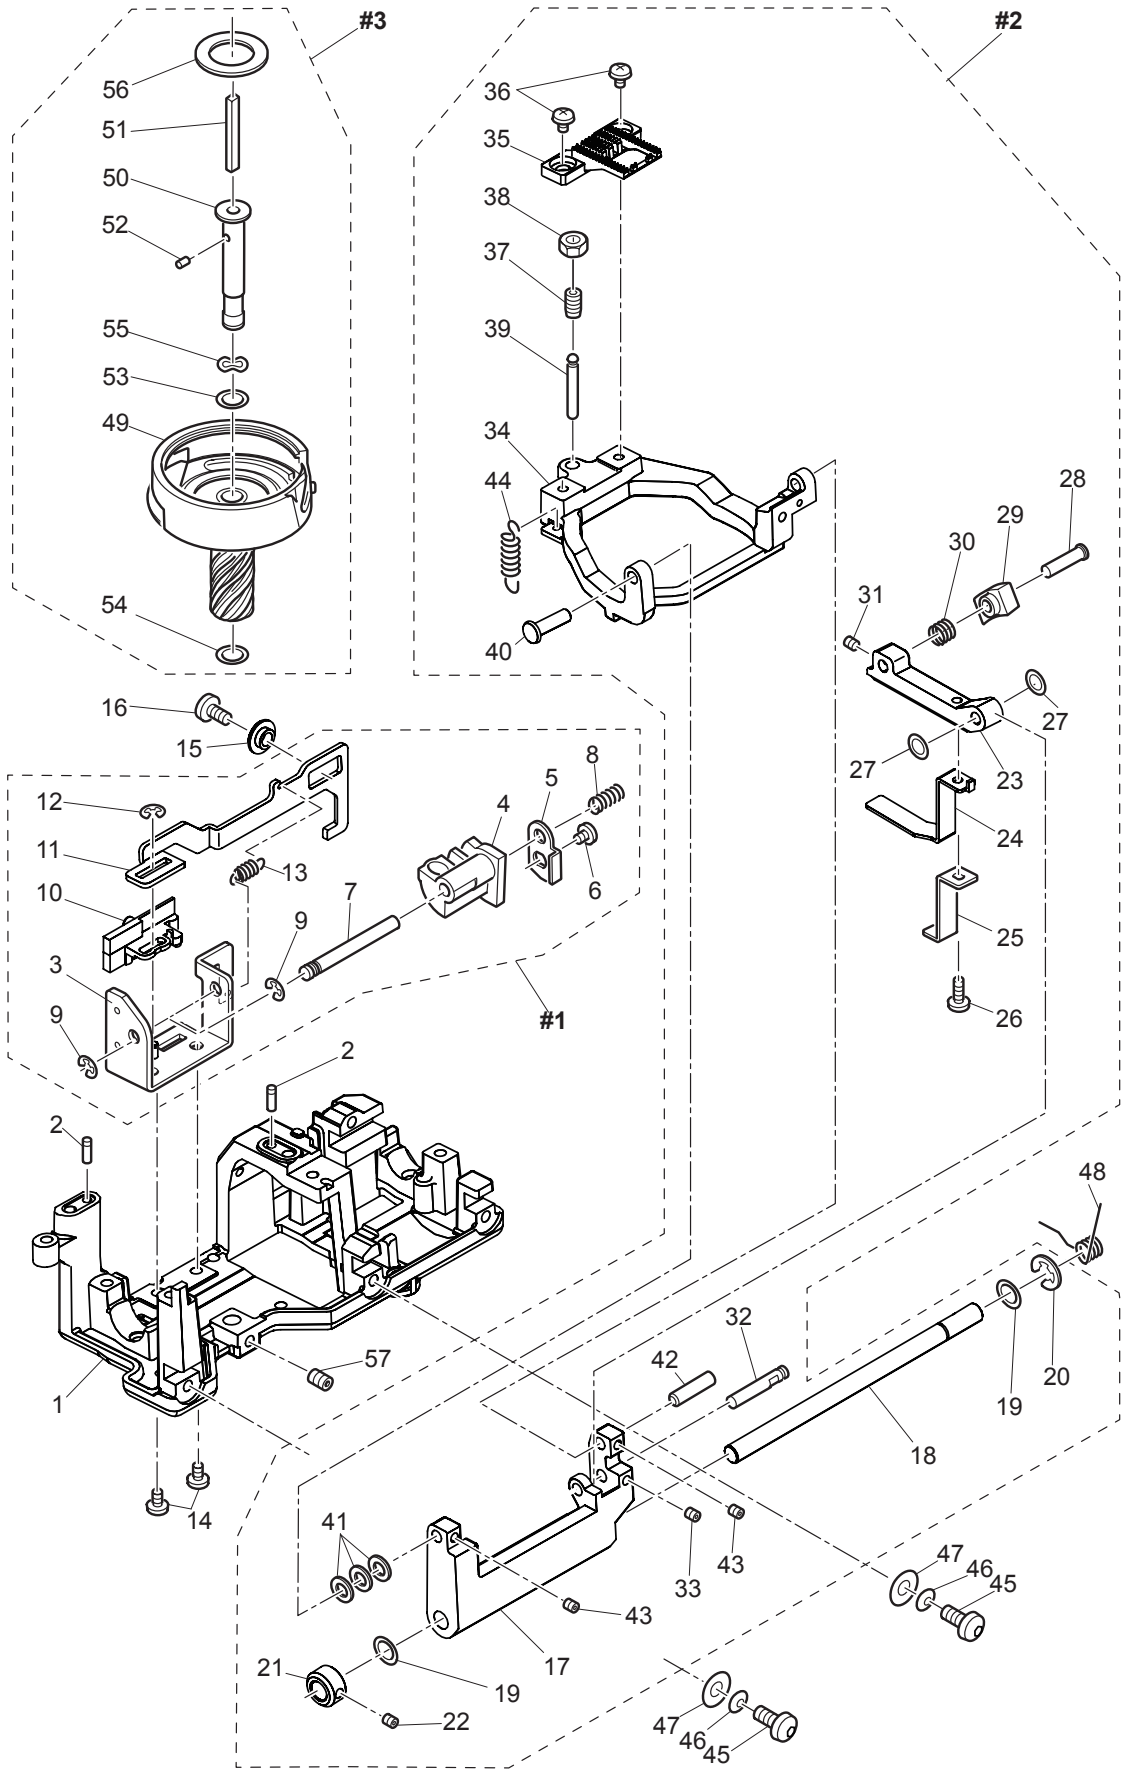

C C440 Version 1

C440 Version 2

No.	Part No.	Description
#1	68002763	Bobbin Winder Assy. V.1
#1	68005906	Bobbin Winder Assy. V.2
#2	68002764	Thread Tension Cover Assy.
11	412423701	Thread Cutter
12b	68001351	Rubber Ring V.2
20	68002696	Rubber Ring V.1
27	68001355	Bobbin Winder Switch Assy.

D

No.	Part No.	Description
#1	68003446	Thread Tension Ragulator Unit
3	68001586	Thread Tension Disc
15		Tension Release Pulse Motor
27	416396101	Thread Check Spring

E

No.	Part No.	Description
#1	68001661	Needle Bar Guide Assy.
#2	68002675	Needle Bar Assy.
#3	68002776	Z Link Bracket Unit
#4	68002778	Presser Foot Lifter Bracket Unit
#5	68002779	Thread Take-Up Lever Unit
6	68001677	Threader Hook Assy.
16	68002629	Needle Clamp Assy.
17	68002630	Needle Clamp Screw
27	68001706	Needle Bar Clank Rod Assy.
34	68001725	Presser Foot Lifter
35	68001730	Presser Foot Switch Assy.
41	68001733	Presser Bar
42	68002688	Presser Bar Guide Bracket
48	68002497	Presser Foot Thumb Screw
50	68002781	Presser Foot Holder
51	68002802	Zigzag Foot

F

No.	Part No.	Description
#1	68001341	Belt Tension Assy.
1	68002605	Upper Shaft Assy.
6	68001199	Upper Shaft Timing Pulley
7		Spring Pin
8	68001234	STS Slit
9	68001326	Spring Pin
10	68001328	Clutch Change Collar
11	68001331	Clutch Change Spring
12	68001333	Belt Wheel
14	416400501	Spring Pin
15	68002805	Hand Wheel
16		Timing Belt (Upper Shaft)
17	68001340	Timing Belt (Motor)

G

No.	Part No.	Description
#1	68002957	Needle Plate Assy.
#2	68002958	Bobbin Holder Unit
14	68001385	Bobbin Cover Plate
17	68001389	Bobbin

No.	Part No.	Description
#1	68001452	Feed Rocking Assy.
#2	68002959	Feed Assy.
#3	68001467	Hook Race Unit