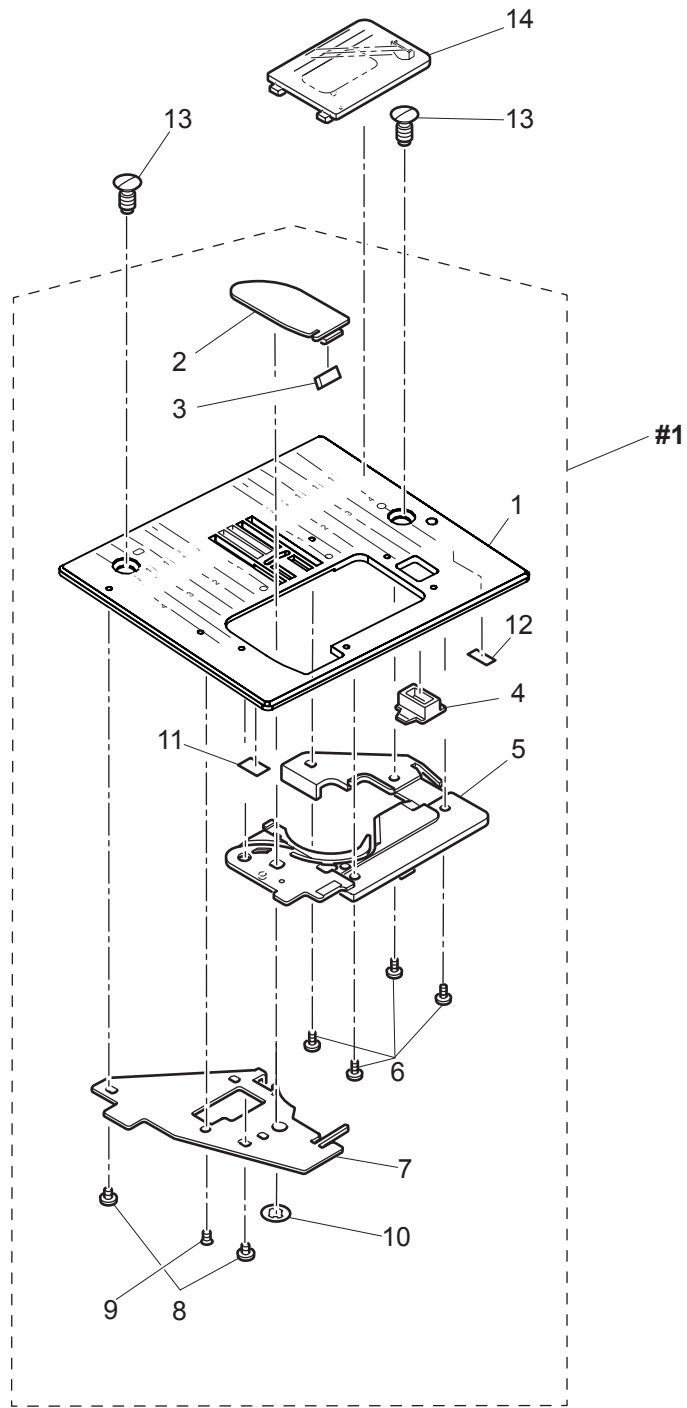

No.	Part No.	Description
#1	68001341	Belt Tension Assy.
1	68002605	Upper Shaft Assy.
6	68001199	Upper Shaft Timing Pulley
7		Spring Pin
8	68001234	STS Slit
9	68001326	Spring Pin
10	68001328	Clutch Change Collar
11	68001331	Clutch Change Spring
12	68001333	Belt Wheel
14	416400501	Spring Pin
15	68002805	Hand Wheel
16		Timing Belt (Upper Shaft)
17	68001340	Timing Belt (Motor)

G