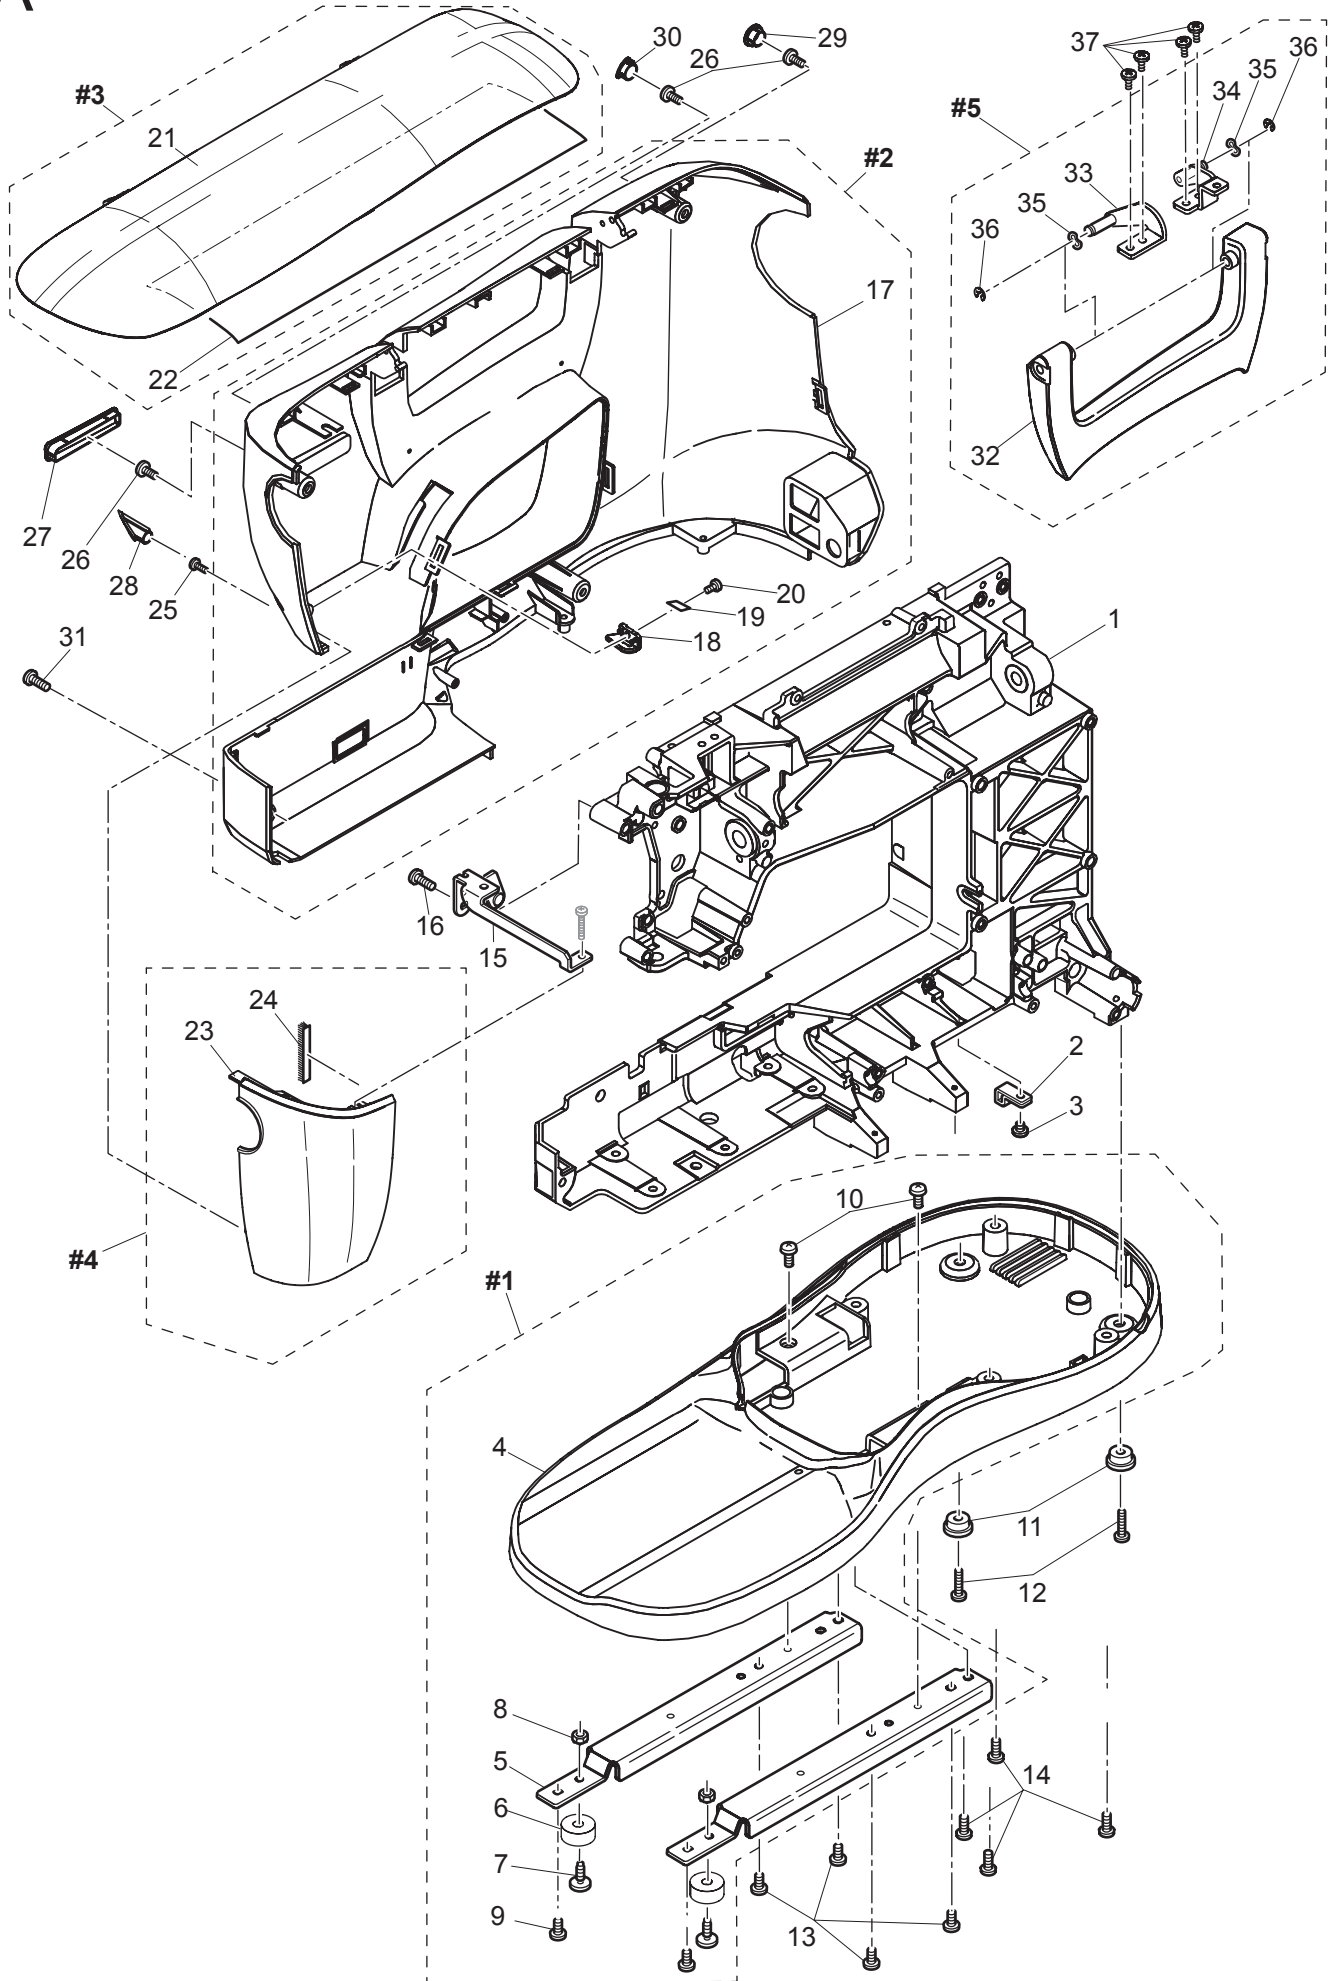

SINGER®

C440

Liste de pièces Lista de Piezas Parts List

A

No.	Part No.	Description
#1	68002594	Base Assy.
#2	68003396	Rear Cover Assy.
#3	68003442	Flap Assy.
#5	68002728	Handle Assy.
19	412423701	Thread Cutter
27	68002745	Screw Cap A
28	68002746	Screw Cap E
29	68002747	Screw Cap C
30	68002748	Screw Cap D

C C440 Version 1

C440 Version 2

No.	Part No.	Description
#1	68002763	Bobbin Winder Assy. V.1
#1	68005906	Bobbin Winder Assy. V.2
#2	68002764	Thread Tension Cover Assy.
11	412423701	Thread Cutter
12b	68001351	Rubber Ring V.2
20	68002696	Rubber Ring V.1
27	68001355	Bobbin Winder Switch Assy.

D

No.	Part No.	Description
#1	68003446	Thread Tension Ragulator Unit
3	68001586	Thread Tension Disc
15		Tension Release Pulse Motor
27	416396101	Thread Check Spring

E

No.	Part No.	Description
#1	68001661	Needle Bar Guide Assy.
#2	68002675	Needle Bar Assy.
#3	68002776	Z Link Bracket Unit
#4	68002778	Presser Foot Lifter Bracket Unit
#5	68002779	Thread Take-Up Lever Unit
6	68001677	Threader Hook Assy.
16	68002629	Needle Clamp Assy.
17	68002630	Needle Clamp Screw
27	68001706	Needle Bar Clank Rod Assy.
34	68001725	Presser Foot Lifter
35	68001730	Presser Foot Switch Assy.
41	68001733	Presser Bar
42	68002688	Presser Bar Guide Bracket
48	68002497	Presser Foot Thumb Screw
50	68002781	Presser Foot Holder
51	68002802	Zigzag Foot

F

No.	Part No.	Description
#1	68001341	Belt Tension Assy.
1	68002605	Upper Shaft Assy.
6	68001199	Upper Shaft Timing Pulley
7		Spring Pin
8	68001234	STS Slit
9	68001326	Spring Pin
10	68001328	Clutch Change Collar
11	68001331	Clutch Change Spring
12	68001333	Belt Wheel
14	416400501	Spring Pin
15	68002805	Hand Wheel
16		Timing Belt (Upper Shaft)
17	68001340	Timing Belt (Motor)