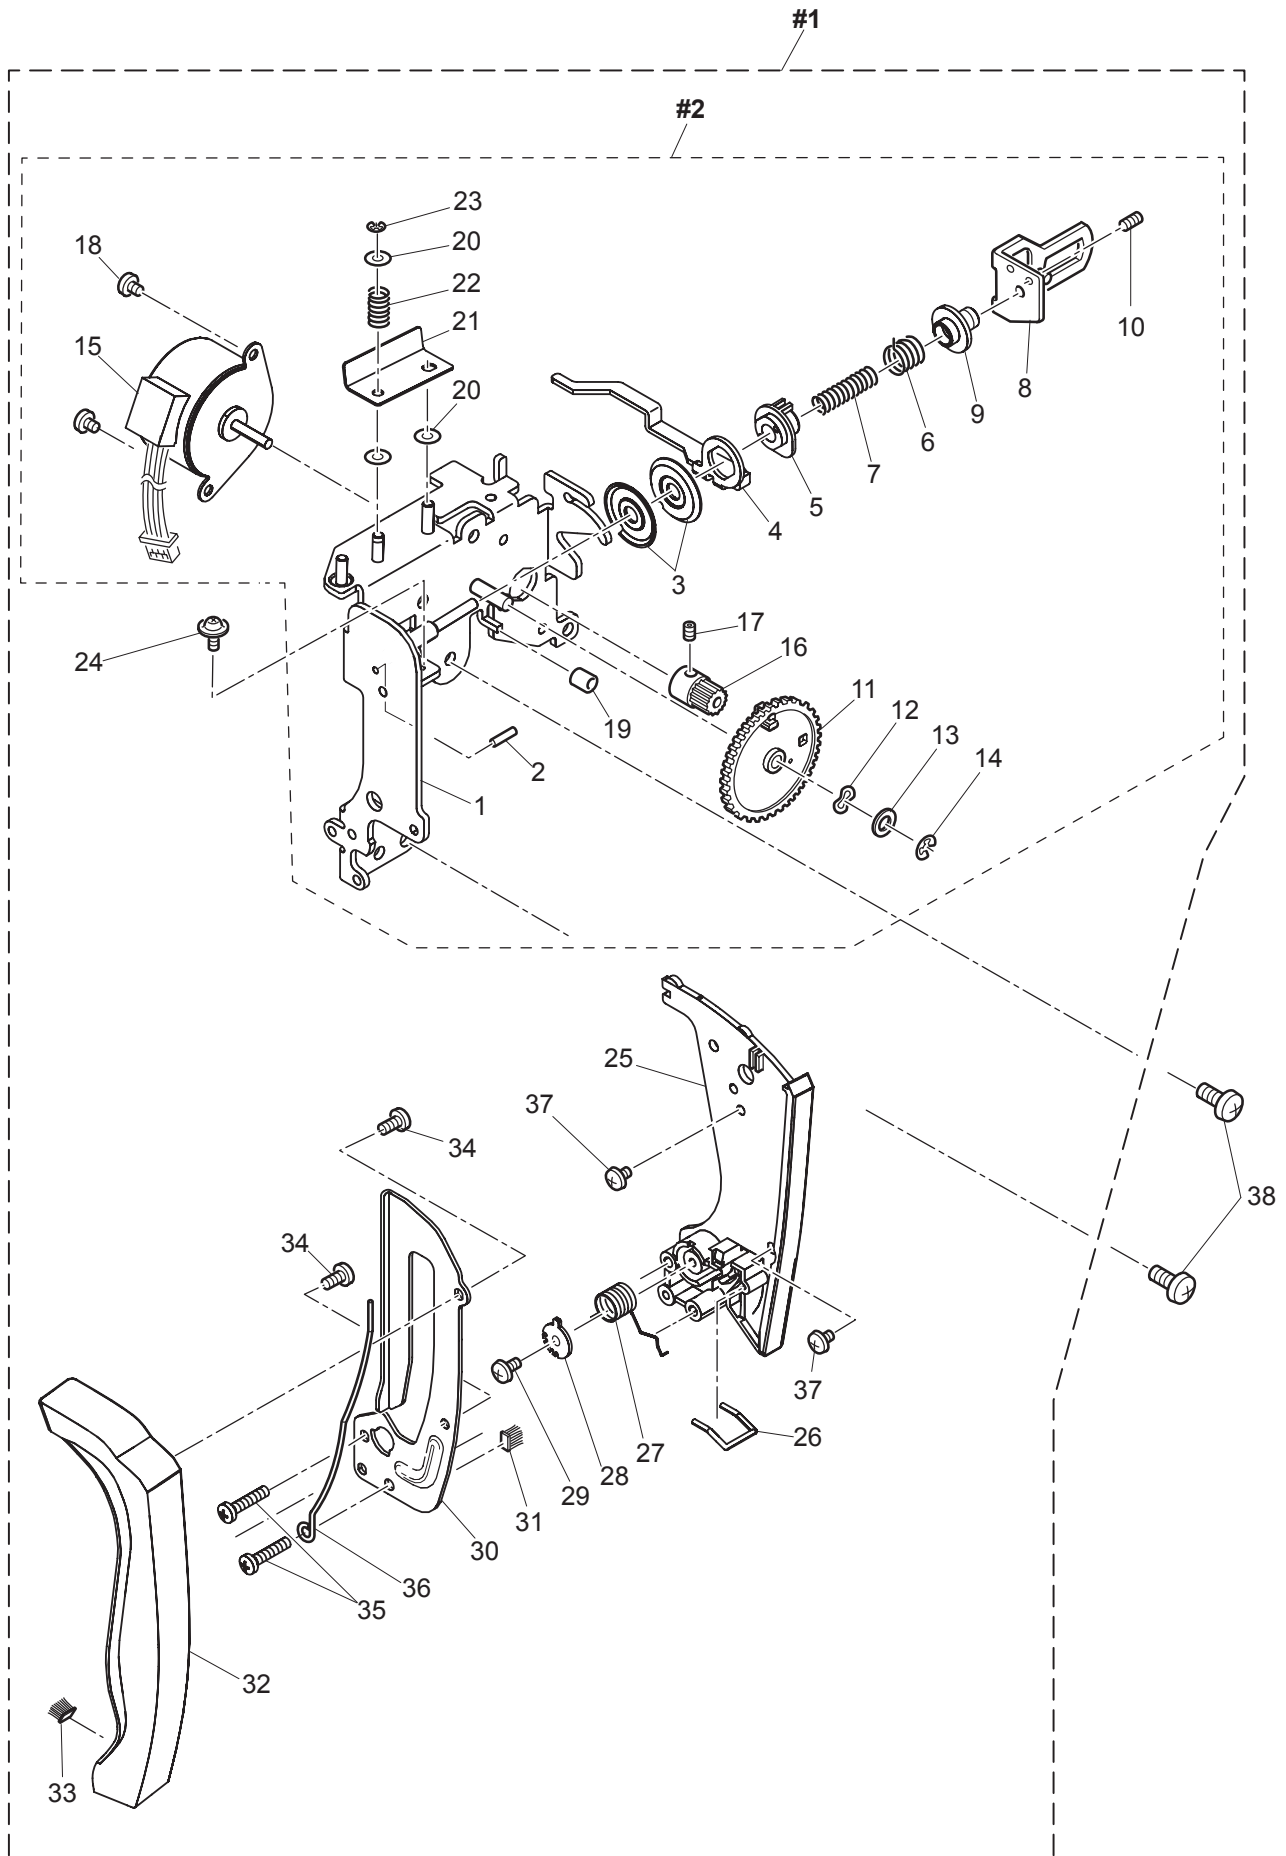

SINGER®

C440

Liste de pièces Lista de Piezas Parts List

A

No.	Part No.	Description
#1	68002594	Base Assy.
#2	68003396	Rear Cover Assy.
#3	68003442	Flap Assy.
#5	68002728	Handle Assy.
19	412423701	Thread Cutter
27	68002745	Screw Cap A
28	68002746	Screw Cap E
29	68002747	Screw Cap C
30	68002748	Screw Cap D

C C440 Version 1

C440 Version 2

No.	Part No.	Description
#1	68002763	Bobbin Winder Assy. V.1
#1	68005906	Bobbin Winder Assy. V.2
#2	68002764	Thread Tension Cover Assy.
11	412423701	Thread Cutter
12b	68001351	Rubber Ring V.2
20	68002696	Rubber Ring V.1
27	68001355	Bobbin Winder Switch Assy.

D

No.	Part No.	Description
#1	68003446	Thread Tension Ragulator Unit
3	68001586	Thread Tension Disc
15		Tension Release Pulse Motor
27	416396101	Thread Check Spring

E

No.	Part No.	Description
#1	68001661	Needle Bar Guide Assy.
#2	68002675	Needle Bar Assy.
#3	68002776	Z Link Bracket Unit
#4	68002778	Presser Foot Lifter Bracket Unit
#5	68002779	Thread Take-Up Lever Unit
6	68001677	Threader Hook Assy.
16	68002629	Needle Clamp Assy.
17	68002630	Needle Clamp Screw
27	68001706	Needle Bar Clank Rod Assy.
34	68001725	Presser Foot Lifter
35	68001730	Presser Foot Switch Assy.
41	68001733	Presser Bar
42	68002688	Presser Bar Guide Bracket
48	68002497	Presser Foot Thumb Screw
50	68002781	Presser Foot Holder
51	68002802	Zigzag Foot

F

No.	Part No.	Description
#1	68001341	Belt Tension Assy.
1	68002605	Upper Shaft Assy.
6	68001199	Upper Shaft Timing Pulley
7		Spring Pin
8	68001234	STS Slit
9	68001326	Spring Pin
10	68001328	Clutch Change Collar
11	68001331	Clutch Change Spring
12	68001333	Belt Wheel
14	416400501	Spring Pin
15	68002805	Hand Wheel
16		Timing Belt (Upper Shaft)
17	68001340	Timing Belt (Motor)