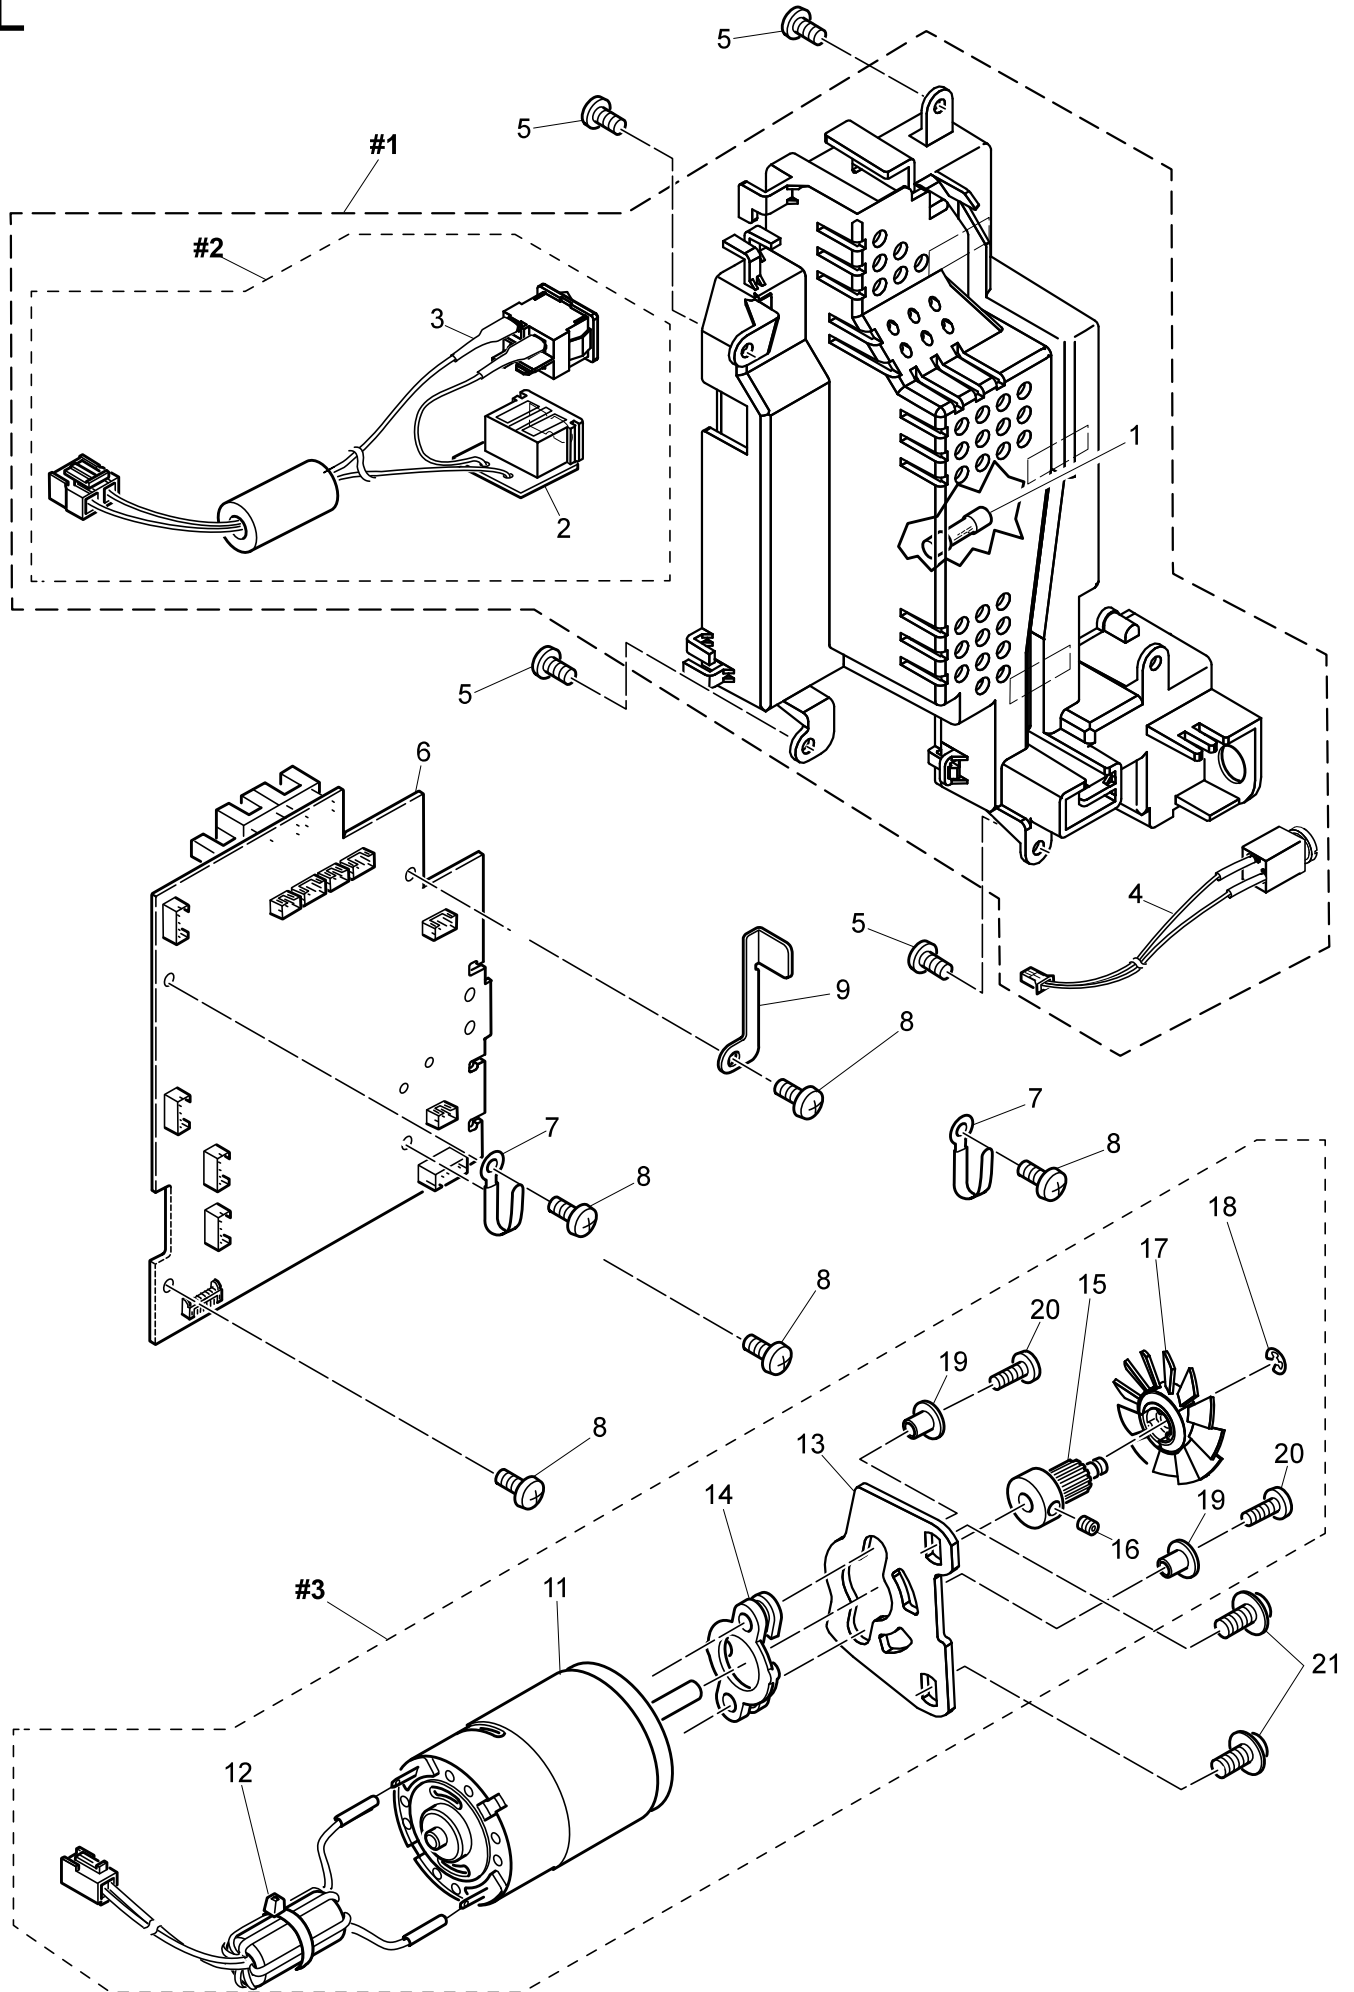

L

No.	Part No.	Description
#1	68001766	Power Circuit Unit
#2	68001768	Power Socket Assy.
#3	68001785	Motor Assy.
1	68001767	Fuse
2	68001769	Power Socket Circuit Assy.
3	68001770	Power Switch Assy.
4	68001772	Controller Jack Assy.
5	68001191	Set Screw M4*8
6	68003476	C.P.U. Board Assy. (Version 1)
6	68005907	C.P.U. Board Assy. (Version 2)
7	68001780	Coating Grip
8	68001191	Set Screw M4*8
9	416402301	Belt Support Plate
11	416712101	Motor
12	68001787	DC Motor Harnes Assy.
13	68001789	Motor Bracket
14	416712401	Rubber Cushion
15	416712601	Motor Pulley
16	68000153	Set Screw M4*4
17	270 HP32925	Motor Fan
18	68001592	Snap Ring
19	416712501	Motor Collar
20	416712701	Set Screw M4*10
21	416403001	Set Screw M5*10

L