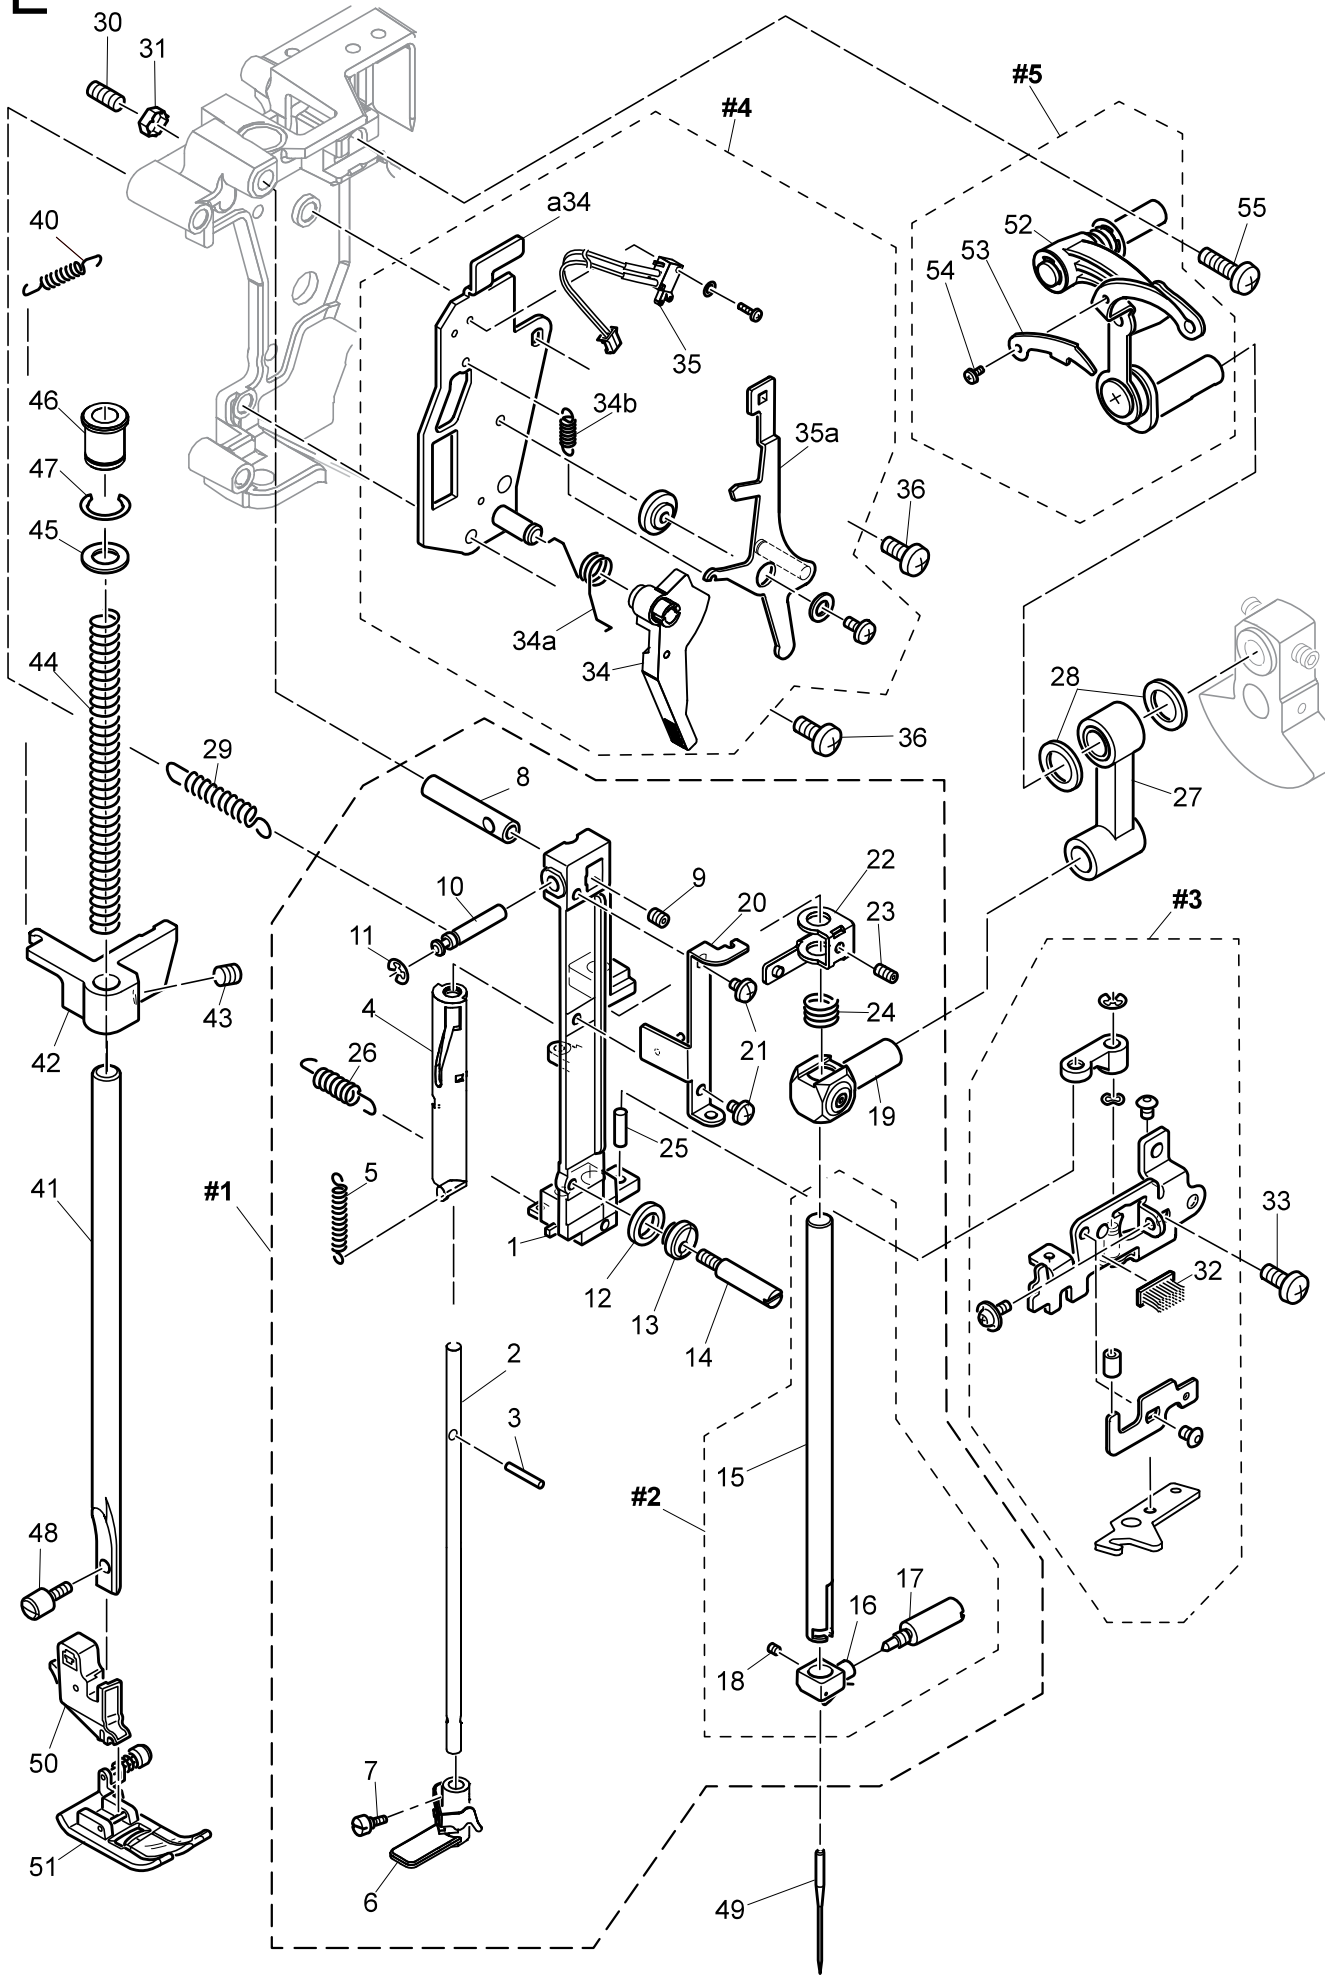

No.	Part No.	Description
#1	68003446	Thread Tension Regulator Unit
#2	68002667	Thread Tension Assy.
1	68002668	Thread Tension Base Assy.
2	68001585	Spring Pin
3	68001586	Thread Tension Disc
4	68001587	Thread Tension Releasing Plate
5	68001588	Tension Collar
6	416395701	Thread Tension Spring
7	416395601	Thread Tension Sub-spring
8	416788401	Thread Tension Plate Assy.
9	68001589	Tension Regulating Screw
10	68001602	Set Screw M3*6
11	416395801	Thread Tension Cam
12	68001590	Wave Washer
13	68001591	Washer
14	68001592	Snap Ring
15	416395901	Tension Release Pulse Motor
16	68001594	Z Pulse Motor Gear
17	68001597	Set Screw M3*3
18	68001598	Set Screw M3*3
19	416709201	Rubber Cushion
20	68001599	Polyslider
21	68001600	Pre-Tension Plate
22	68001601	Pre-Tension Spring
23	68001286	Snap Ring
24	68001603	Set Screw M3*6
25	68002773	Thread Guide Cover
26	416396001	Thread Guide
27	416396101	Thread Check Spring
28	68001607	Check Spring Adjust Plate
29	68001547	Set Screw PT M3*5
30	68002670	Thread Take-Up Lever Guide Bracket
31	270 HP33163	Brush
32	68002774	Thread Take-Up Lever Cover
33	416709501	Brush
34	68001207	Set Screw PT M3*6
35	68002660	Set Screw M3*16
36	68002775	Take- Up Lever Thread Guide
37	68001606	Set Screw M3*5
38	68001191	Set Screw M4*8

E