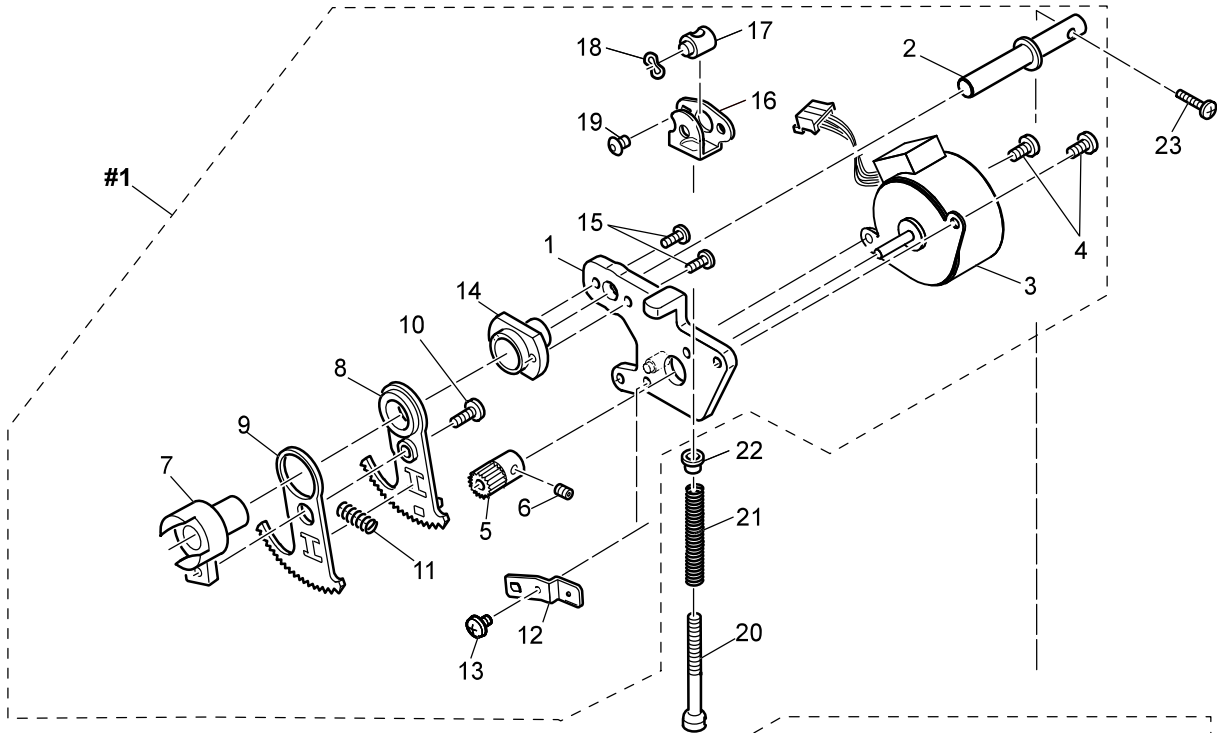

H1

No.	Part No.	Description
#1	68001452	Feed Rocking Assy.
#2	68002959	Feed Assy. Version 1
#3	68001467	Hook Race Unit

H2

No.	Part No.	Description
#1	68001452	Feed Rocking Assy.
#2	68013508	Feed Assy. Version 2
#3	68001467	Hook Race Unit
1	68013536	Bed Unit Base
2	68002501	Position Pin for Needle Plate
3	68002854	Feed Rocking Cam Follower Bracket Assy.
4	416711401	Feed Rocking Cam Follower
5	416711501	Feed Rocking Cam Follower Plate
6	68001547	Set Screw PT M3*5
7	416711601	Feed Rocking Cam Follower Shaft
8	68002855	Feed Rocking Cam Follower Spring
9	68001592	Snap Ring
10	68001454	Drop Feed Lever
11	68001462	Drop Feed Lever Link
12	68001286	Snap Ring
13	68002867	Drop Feed Link Spring
14	68001464	Set Screw M3*3
15	68001465	Collar
16	68001466	Set Screw M4*6
17	68013578	Feed Shaft Guide
18	68001398	Feed Shaft
19	68001399	Polyslider
20	68001400	Snap Ring
21	68013468	Feed Shaft Coller
22	68001597	Set Screw M3*3
23	68018418	Feed Cam Follower. Version 2
27	68013481	Polyslider
28	68001408	Feed Slide Block Fulcrum Shaft
29	68010957	Feed Slide Block
30	68010955	Feed Slide Block Spring
31	68001597	Set Screw M3*3
32	68013482	Feed Cam Follower Fulcrum Shaft
33	68001597	Set Screw M3*3
34	68013579	Feed Base
35	416788301	Feed Dog
36	68001606	Set Screw M3*5
37	416401301	Set Screw
38	416401401	Adjustable Nut
39	416401201	Feed Rocking Connecting Rod
40	68001447	Feed Base Fulcrum Shaft (Left)
41	68001591	Washer
42	68018422	Feed Base Fulcrum Shaft (Right)
43	68001597	Set Screw M3*3
44	68001449	Feed Rocking Cam Follower Spring
44a	68018423	Feed Cam Follower Spring
44b	416710301	Button Head Screw M3*4
45	68002633	Set Screw M4*8
46	68002631	Spring Washer
47	68002634	Washer
48	68013484	Feed Shaft Guide Spring
49	270 HP30113	Hook Race Assy.
50	68002869	Hook Race Shaft
51	68013455	Oil Wick (1)
52	68001472	Oil Wick (2)
53	68001399	Polyslider
54	68001475	Polyslider
55	68001856	Wave Washer
56	68001483	Magnet
57	68000153	Set Screw M4*4