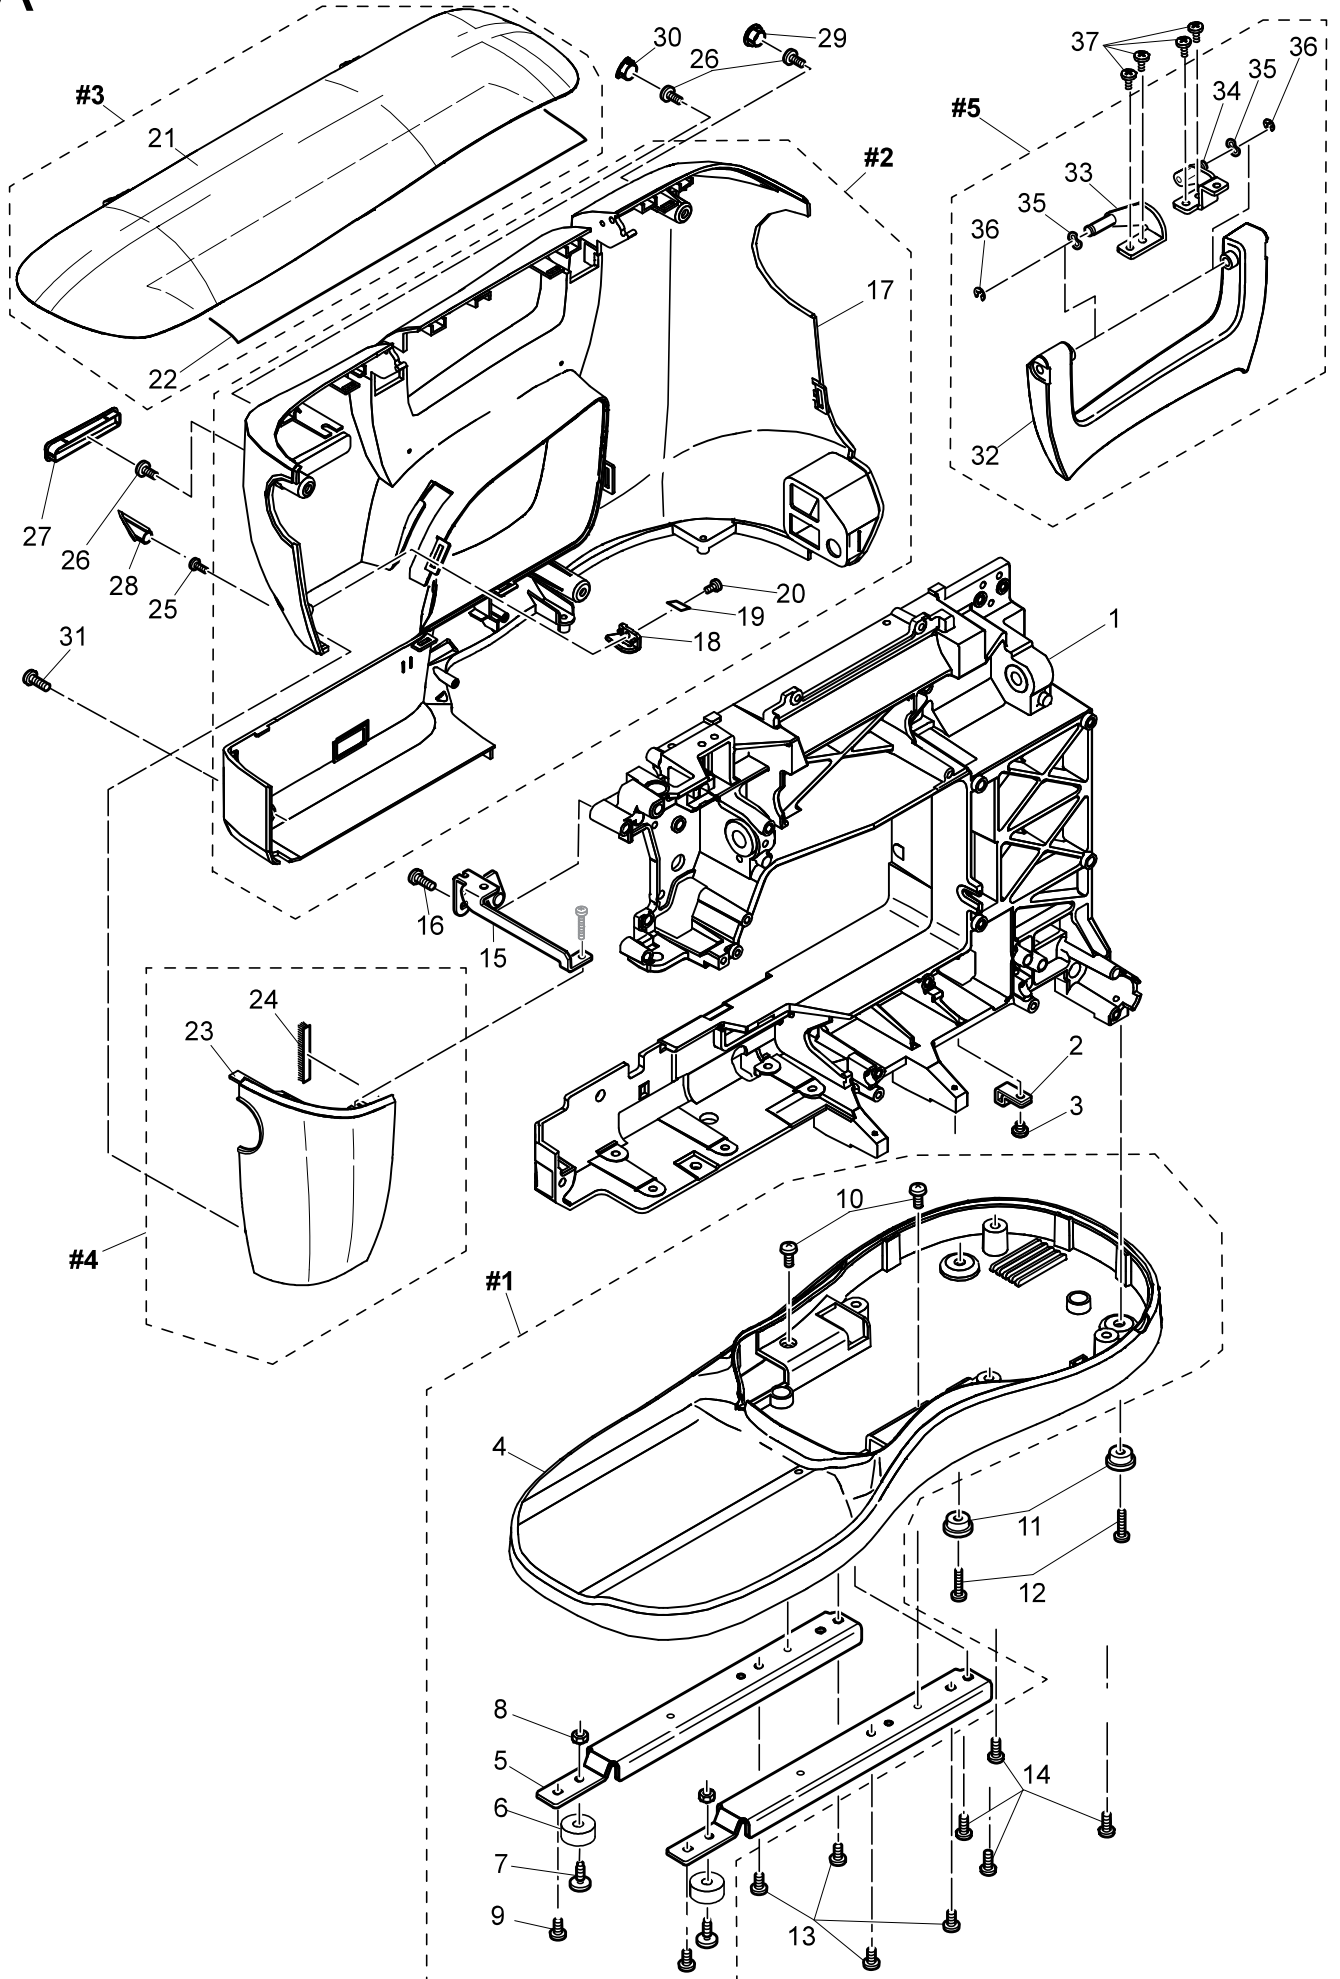

SINGER®

C440

Liste de pièces Lista de Piezas Parts List

A

No.	Part No.	Description
#1	68002594	Base Assy.
#2	68003396	Rear Cover Assy.
#3	68003442	Flap Assy.
#4	68010956	Face Plate Assy.
#5	68002728	Handle Assy.
1	68001166	Machine Frame
2	68001228	Cord Holder
3	68001701	Set Screw M4*4
4	68002598	Base Cover
5	68001179	Base Supporting Plate
6	68000157	Rubber Foot (B)
7	68001184	Rubber Foot Adjusting Screw
8	68001187	Adjustable Lock Nut
9	68001188	Set Screw PT M4*8
10	68001191	Set Screw M4*8
11	68001194	Rubber Foot
12	68001196	Set Screw M4*15
13	68001191	Set Screw M4*8
14	68001198	Set Screw PT M4*10
15	68002732	Face Plate Mount Bracket (Upper)
16	68001230	Set Screw M4*12
17	68013780	Rear Cover
18	68002603	Thread Cutter Base
19	412423701	Thread Cutter
20	68001207	Set Screw PT M3*6
21	68002742	Flap
22	68013781	Pattern Chart Label
23	68002744	Face Plate
24	68002751	Brush
25	68001288	Set Screw PT M3*8
26	270 HP90810	Set Screw M4*8
27	68002745	Screw Cap A
28	68002746	Screw Cap E
29	68002747	Screw Cap C
30	68002748	Screw Cap D
31	68001310	Set Screw M4*12
32	68002749	Handle
33	68002626	Handle Hinge (Left) Assy.
34	68002627	Handle Hinge (Right) Assy.
35	416402701	Wave Washer
36	416402801	Snap Ring
37	68001191	Set Screw M4*8