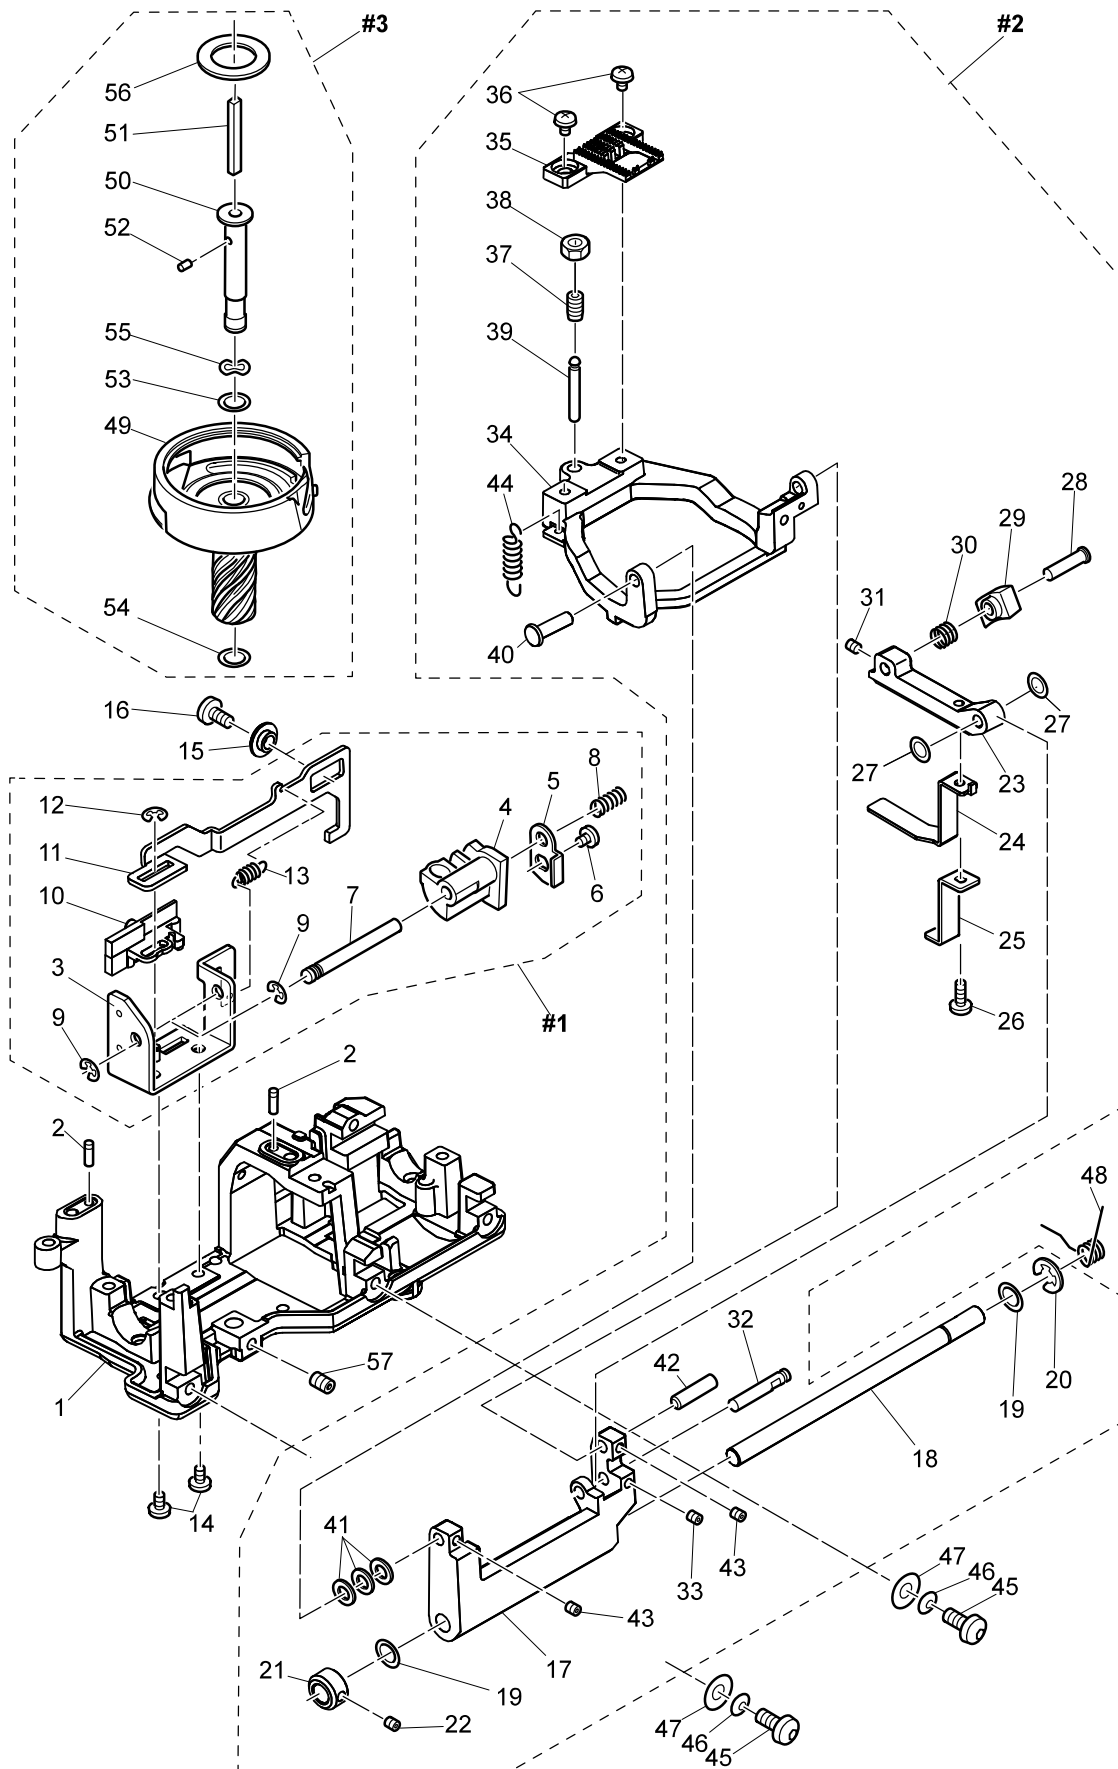

<u>No.</u>	<u>Part No.</u>	<u>Description</u>
#1	68002957	Needle Plate Assy.
#2	68002958	Bobbin Holder Unit
1	68002868	Needle Plate
2	416789201	Thread Guide Plate
3	412423701	Thread Cutter
4	68001364	Slide Lever
5	416789301	Bobbin Cover Plate Holder
6	68001366	Set Screw M2*3
7	68013449	Bobbin Holder Stabilize Plate
8	68001379	Set Screw M2*2
9	416789701	Set Screw M2*2.8
10	416787101	Push Nut
11	68001381	Rubber Sheet
12	416710801	Rubber Sheet
13	270 HP32743	Set Screw M4*8.5
14	68001385	Bobbin Cover Plate
15	68002499	Bobbin Holder Assy.
16	68013450	Brush
17	68001389	Bobbin

H1