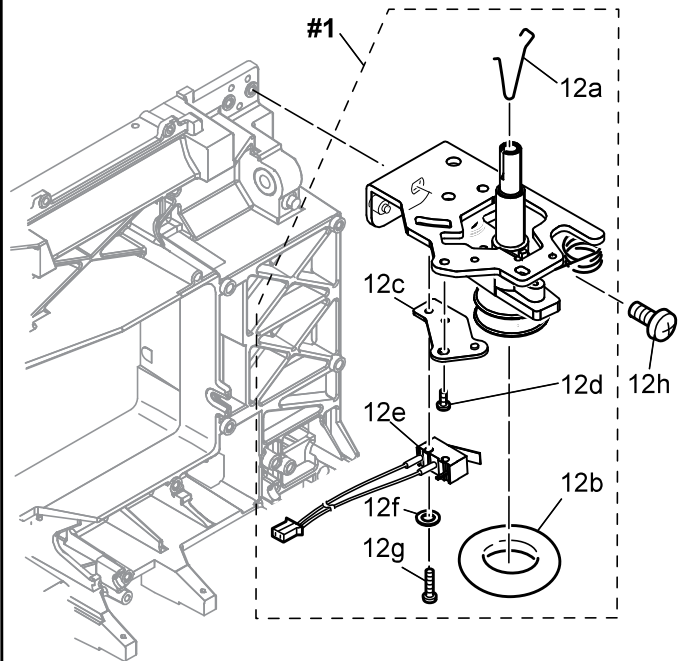

C440 Version 2