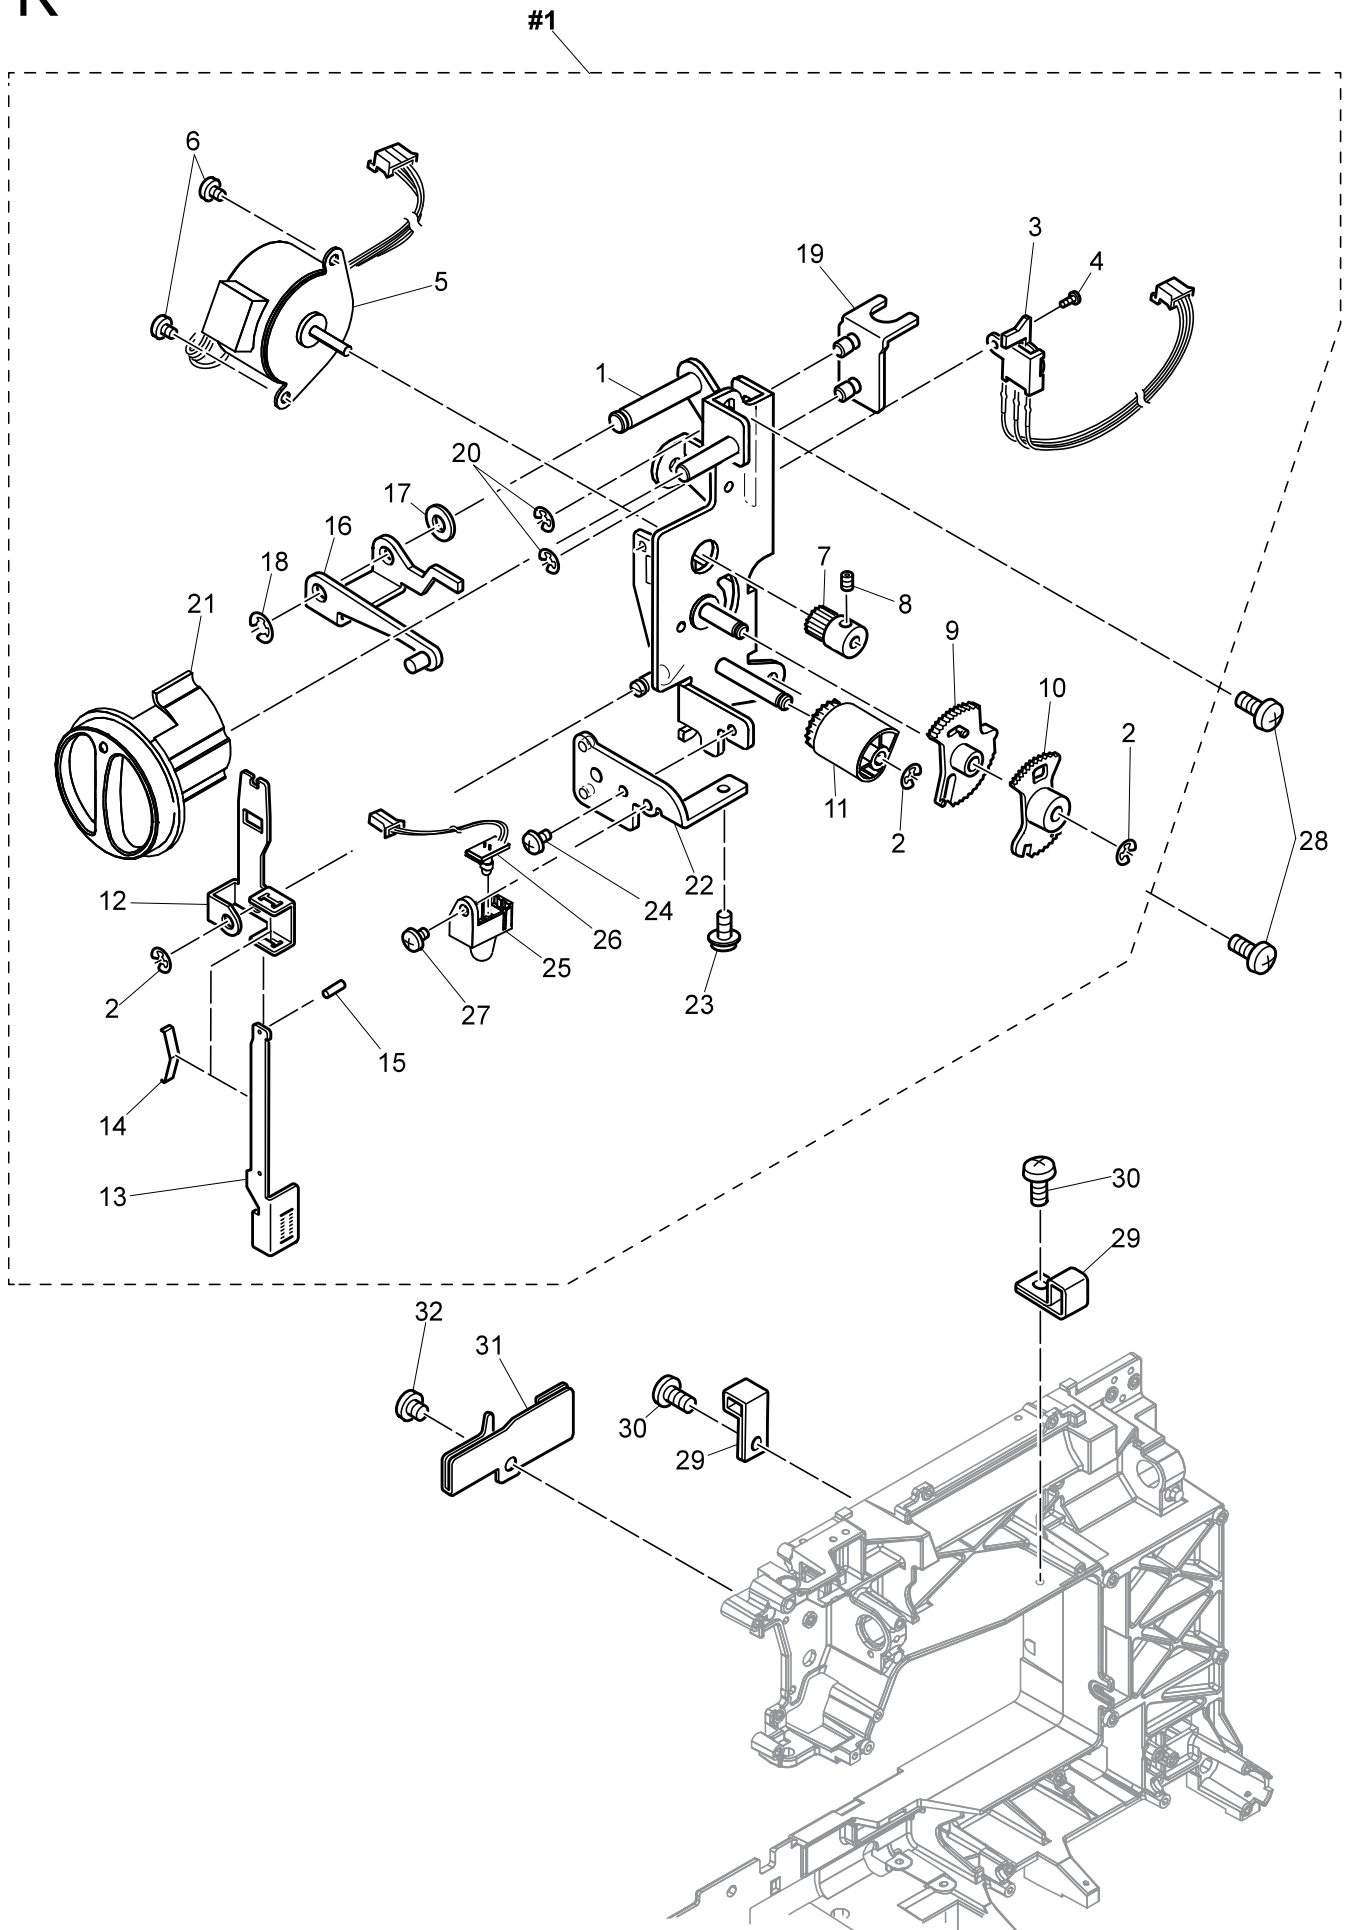

<u>No.</u>	<u>Part No.</u>	<u>Description</u>
#1	68002816	Z Pulse Motor Assy.
1	68002817	Z Pulse Motor Bracket Assy
2	68001592	Snap Ring
3	68001750	BH Switch Assy.
4	416710101	Set Screw M2.5*4
5	68001752	Z Pulse Motor
6	68001598	Set Screw M3*3
7	68001594	Pulse Motor Gear
8	68001753	Set Screw M3*4
9	68001754	Center Gear (A)
10	68001765	Center Gear (B)
11	68001755	Z Cam
12	68001756	BH Plate
13	68001757	BH Lever
14	68001758	BH Lever Spring
15	68001759	Spring pin
16	68001760	Pressure Regulator Cam Follower Assy.
17	68001761	Washer
18	416402801	Snap Ring
19	68001762	Pressure Regulator Plate Assy.
20	68001592	Snap Ring
21	68002818	Pressure Regulator Dial
22	68002819	Face Plate Mount Bracket (Lower)
23	68013466	Set Screw M3*6
24	68001606	Set Screw M3*5
25	68001575	LED Light Cover (A)
26	68001764	LED Board Assy (C)
27	68001606	Set Screw M3*5
28	68001191	Set Screw M4*8
29	68001228	Cord Holder
30	68001191	Set Screw M4*8
31	68001700	Cable Clamp
32	68001701	Set Screw M4*4