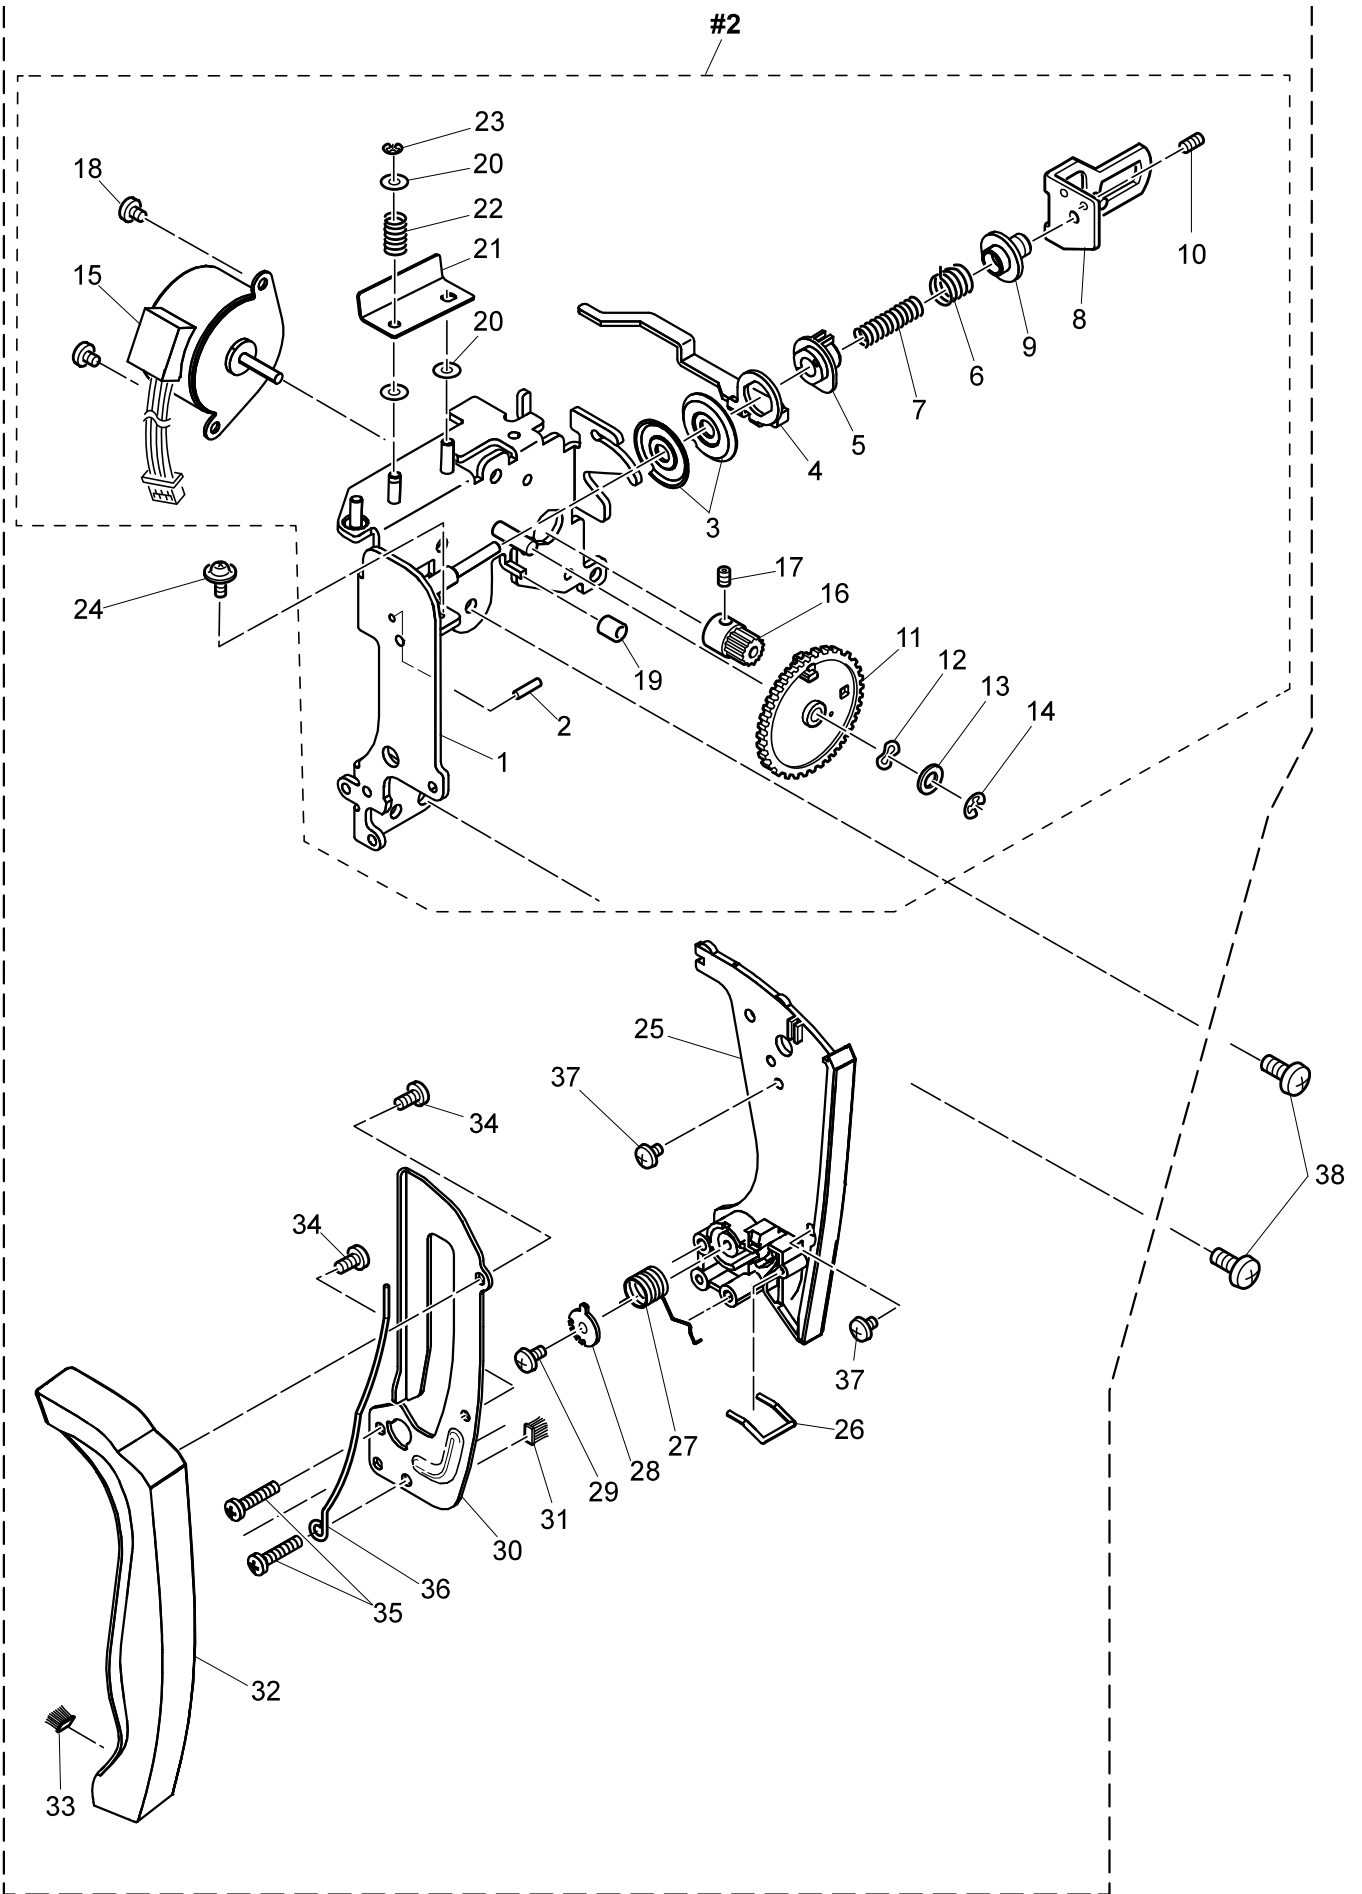

D

No.	Part No.	Description
#1	68003446	Thread Tension Regulator Unit
#2	68002667	Thread Tension Assy.
1	68002668	Thread Tension Base Assy.
2	68001585	Spring Pin
3	68001586	Thread Tension Disc
4	68001587	Thread Tension Releasing Plate
5	68001588	Tension Collar
6	416395701	Thread Tension Spring
7	416395601	Thread Tension Sub-spring
8	416788401	Thread Tension Plate Assy.
9	68001589	Tension Regulating Screw
10	68001602	Set Screw M3*6
11	416395801	Thread Tension Cam
12	68001590	Wave Washer
13	68001591	Washer
14	68001592	Snap Ring
15	416395901	Tension Release Pulse Motor
16	68001594	Z Pulse Motor Gear
17	68001597	Set Screw M3*3
18	68001598	Set Screw M3*3
19	416709201	Rubber Cushion
20	68001599	Polyslider
21	68001600	Pre-Tension Plate
22	68001601	Pre-Tension Spring
23	68001286	Snap Ring
24	68001603	Set Screw M3*6
25	68002773	Thread Guide Cover
26	416396001	Thread Guide
27	416396101	Thread Check Spring
28	68001607	Check Spring Adjust Plate
29	68001547	Set Screw PT M3*5
30	68002670	Thread Take-Up Lever Guide Bracket
31	270 HP33163	Brush
32	68002774	Thread Take-Up Lever Cover
33	416709501	Brush
34	68001207	Set Screw PT M3*6
35	68002660	Set Screw M3*16
36	68002775	Take- Up Lever Thread Guide
37	68001606	Set Screw M3*5
38	68001191	Set Screw M4*8