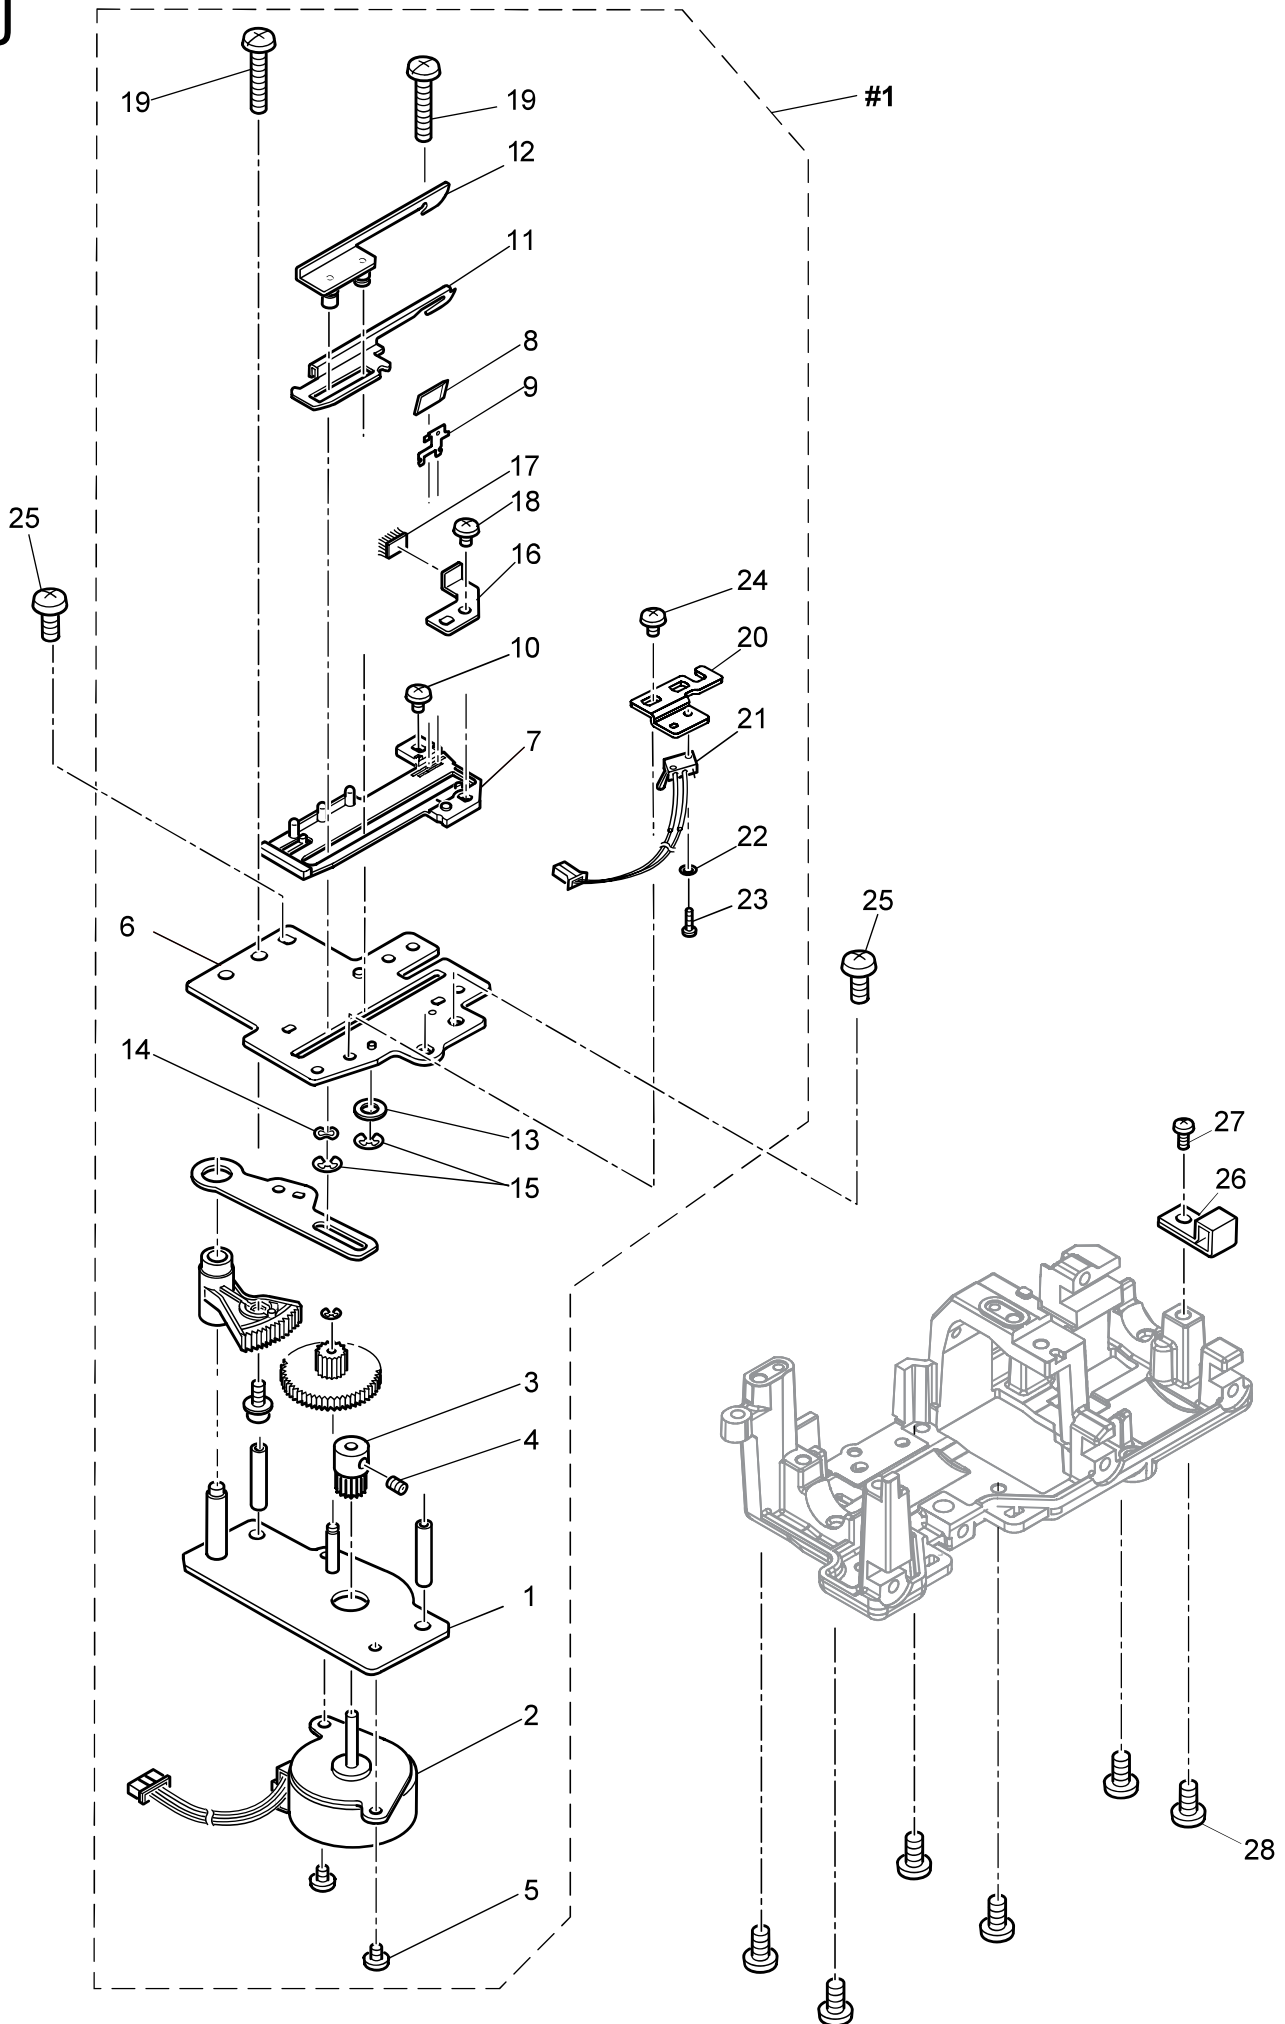

J

No.	Part No.	Description
#1	68002960	Thread Cutter Assy.
1	68013461	Thread Cutter Pulse Motor Bracket Assy.
2	68001346	Thread Cutter Pulse Motor
3	68001594	Pulse Motor Gear
4	68001597	Set Screw M3*3
5	68001598	Set Screw M3*3
7	68013465	Thread Cutter Holding Base
8	412423701	Thread Cutter
9	68005912	Thread Divider
10	68001606	Set Screw M3*5
11	68005911	Thread Catcher A
12	68005910	Thread Catcher B Assy.
13	68001591	Washer
14	68001712	Wave Washer
15	68001592	Snap Ring
16	416826401	Thread Holding Bracket
17	416789901	Brush
18	68001606	Set Screw M3*5
19	68001395	Set Screw M4*22
20	68001409	Thread Cutter Switch Bracket
21	68001411	Thread Cutter Switch Assy.
22	416710401	Washer
23	68001731	Set Screw M1.7*6
24	68001598	Set Screw M3*3
25	68001191	Set Screw M4*8
26	68001228	Cord Holder
27	68001191	Set Screw M4*8
28	68001191	Set Screw M4*8