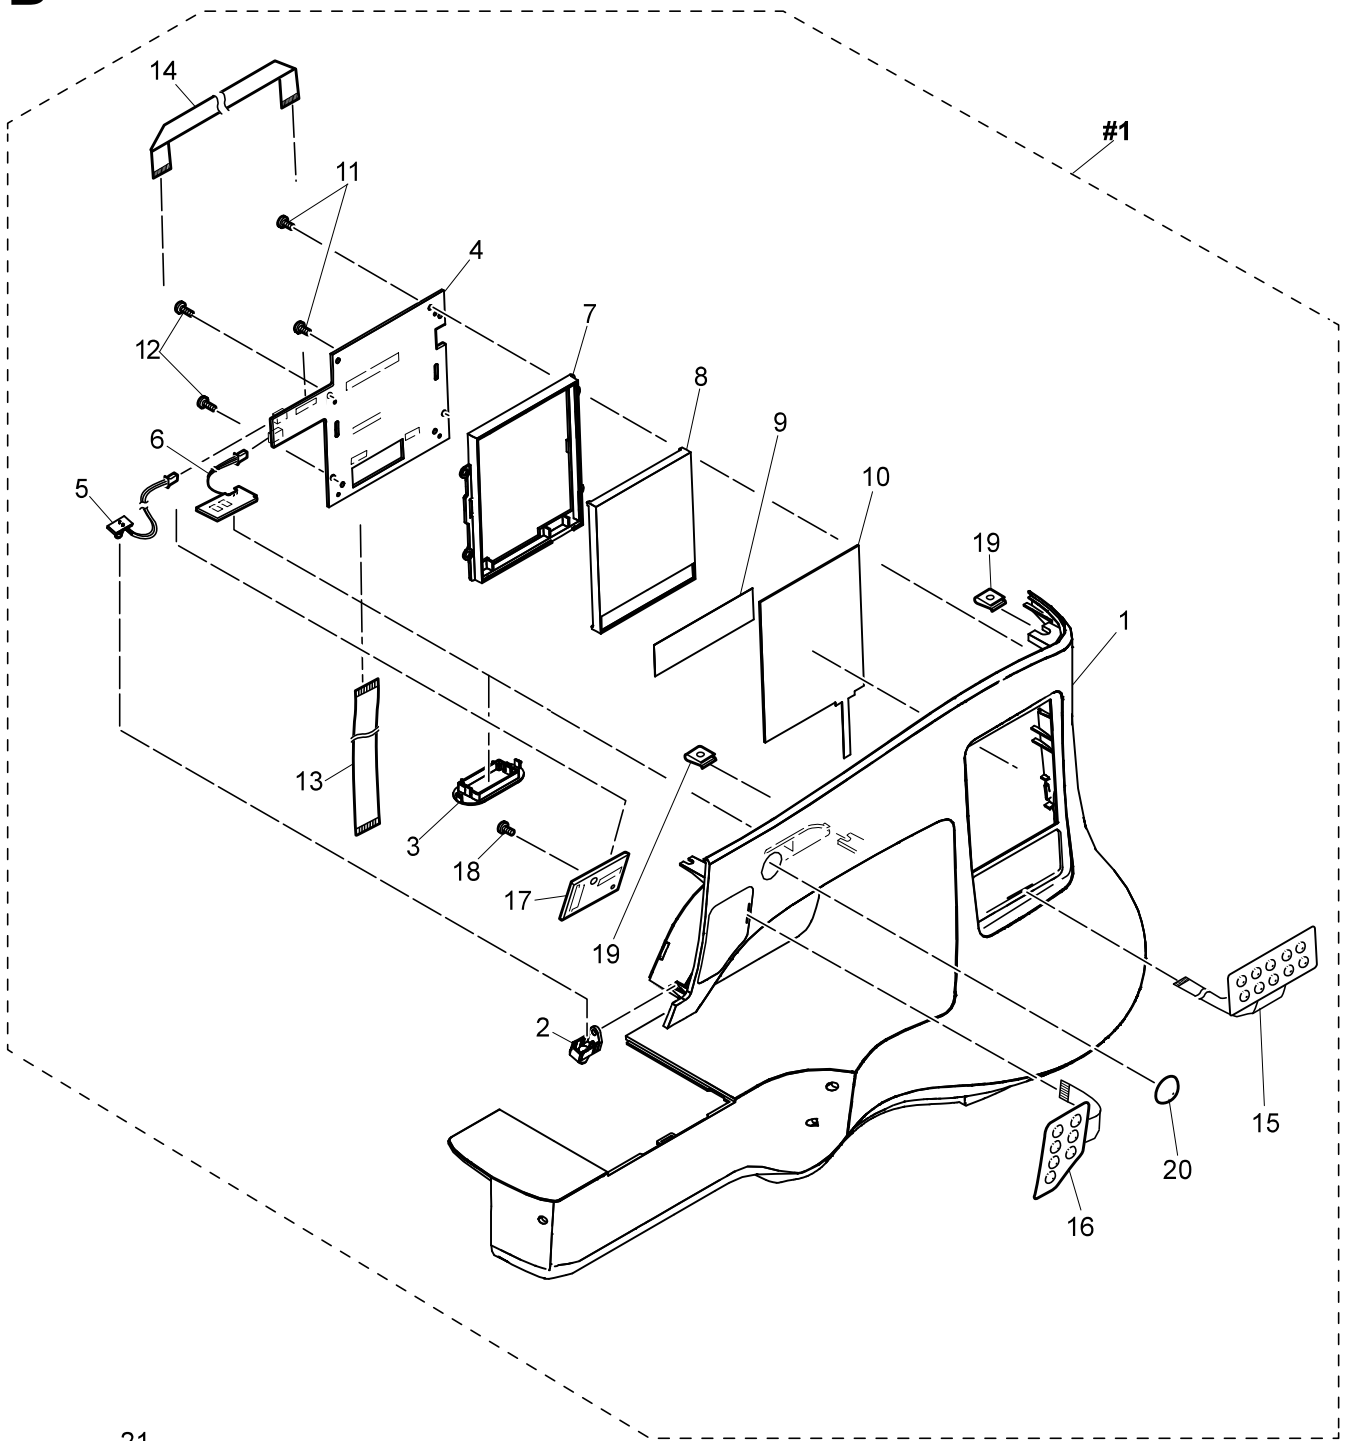

SINGER®

C440

Liste de pièces Lista de Piezas Parts List

A

No.	Part No.	Description
#1	68002594	Base Assy.
#2	68003396	Rear Cover Assy.
#3	68003442	Flap Assy.
#4	68010956	Face Plate Assy.
#5	68002728	Handle Assy.
1	68001166	Machine Frame
2	68001228	Cord Holder
3	68001701	Set Screw M4*4
4	68002598	Base Cover
5	68001179	Base Supporting Plate
6	68000157	Rubber Foot (B)
7	68001184	Rubber Foot Adjusting Screw
8	68001187	Adjustable Lock Nut
9	68001188	Set Screw PT M4*8
10	68001191	Set Screw M4*8
11	68001194	Rubber Foot
12	68001196	Set Screw M4*15
13	68001191	Set Screw M4*8
14	68001198	Set Screw PT M4*10
15	68002732	Face Plate Mount Bracket (Upper)
16	68001230	Set Screw M4*12
17	68013780	Rear Cover
18	68002603	Thread Cutter Base
19	412423701	Thread Cutter
20	68001207	Set Screw PT M3*6
21	68002742	Flap
22	68013781	Pattern Chart Label
23	68002744	Face Plate
24	68002751	Brush
25	68001288	Set Screw PT M3*8
26	270 HP90810	Set Screw M4*8
27	68002745	Screw Cap A
28	68002746	Screw Cap E
29	68002747	Screw Cap C
30	68002748	Screw Cap D
31	68001310	Set Screw M4*12
32	68002749	Handle
33	68002626	Handle Hinge (Left) Assy.
34	68002627	Handle Hinge (Right) Assy.
35	416402701	Wave Washer
36	416402801	Snap Ring
37	68001191	Set Screw M4*8

B

No.	Part No.	Description
#1	68003444	Front Cover Assy.
1	68010958	Front Cover
2	68001575	LED Light Cover(A)
3	68001577	LED Light Cover(B)
4	68002754	Board Assy.
5	68002649	LED Board Assy.(A)
6	68002756	LED Board Assy.(B)
7	68002641	LCD Cover
8	68002647	LCD
9	68002646	Panel
10	68002645	Touch Panel
11	68001207	Set Screw PT M3*6
12	68001288	Set Screw PT M3*8
13	68003445	Flat Cable
14	68002757	Flat Cable
15	68002758	Membrane Switch (LCD)
16	68002759	Membrane Switch (Main)
17	68002760	MKS Board Assy.
18	68001207	Set Screw PT M3*6
19	68001579	Speed Nut
20	68002651	Cameo
21	68002762	Extension Table Assy.