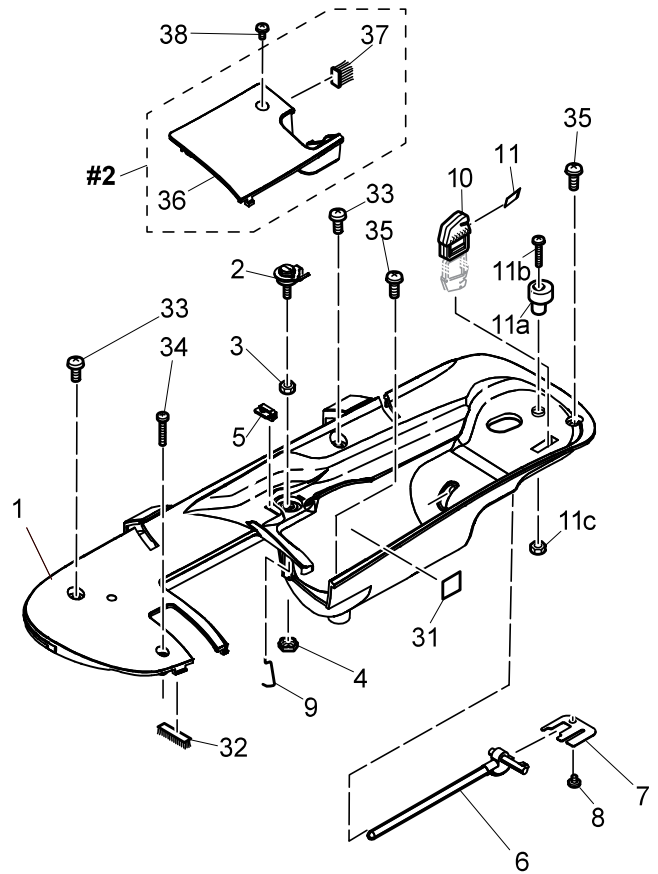

C440 Version 2