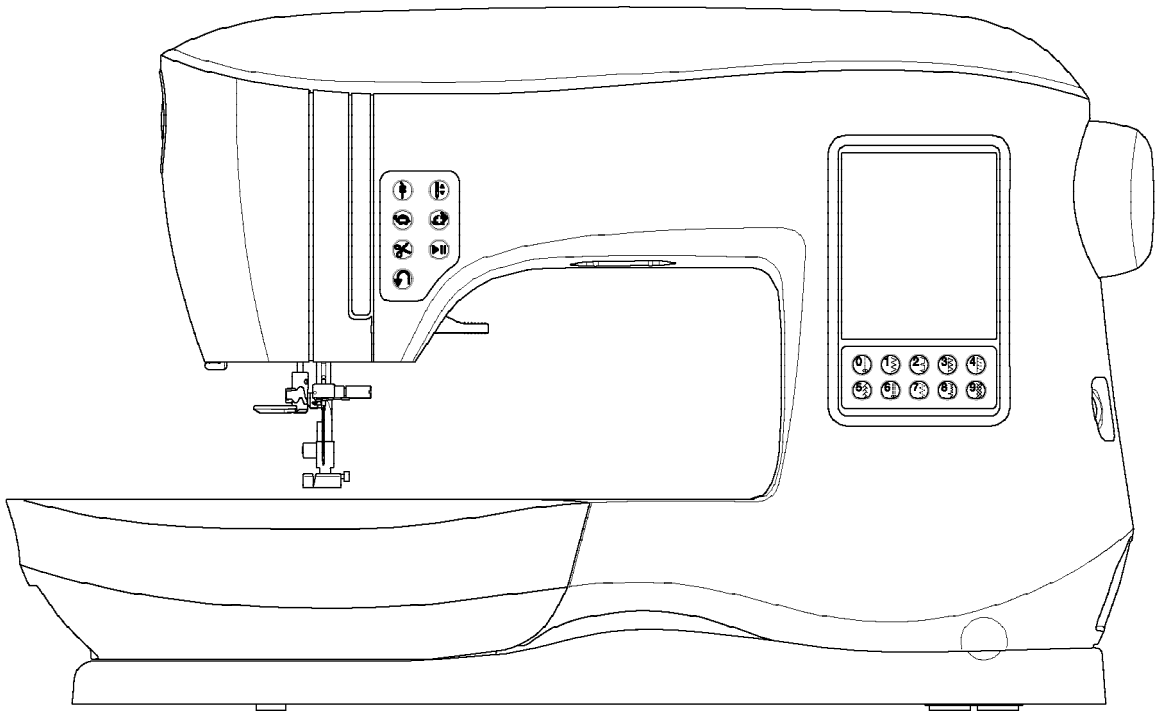

SINGER®

C440

Liste de pièces Lista de Piezas Parts List

A

No.	Part No.	Description
#1	68002594	Base Assy.
#2	68003396	Rear Cover Assy.
#3	68003442	Flap Assy.
#4	68010956	Face Plate Assy.
#5	68002728	Handle Assy.
1	68001166	Machine Frame
2	68001228	Cord Holder
3	68001701	Set Screw M4*4
4	68002598	Base Cover
5	68001179	Base Supporting Plate
6	68000157	Rubber Foot (B)
7	68001184	Rubber Foot Adjusting Screw
8	68001187	Adjustable Lock Nut
9	68001188	Set Screw PT M4*8
10	68001191	Set Screw M4*8
11	68001194	Rubber Foot
12	68001196	Set Screw M4*15
13	68001191	Set Screw M4*8
14	68001198	Set Screw PT M4*10
15	68002732	Face Plate Mount Bracket (Upper)
16	68001230	Set Screw M4*12
17	68013780	Rear Cover
18	68002603	Thread Cutter Base
19	412423701	Thread Cutter
20	68001207	Set Screw PT M3*6
21	68002742	Flap
22	68013781	Pattern Chart Label
23	68002744	Face Plate
24	68002751	Brush
25	68001288	Set Screw PT M3*8
26	270 HP90810	Set Screw M4*8
27	68002745	Screw Cap A
28	68002746	Screw Cap E
29	68002747	Screw Cap C
30	68002748	Screw Cap D
31	68001310	Set Screw M4*12
32	68002749	Handle
33	68002626	Handle Hinge (Left) Assy.
34	68002627	Handle Hinge (Right) Assy.
35	416402701	Wave Washer
36	416402801	Snap Ring
37	68001191	Set Screw M4*8

B

No.	Part No.	Description
#1	68003444	Front Cover Assy.
1	68010958	Front Cover
2	68001575	LED Light Cover(A)
3	68001577	LED Light Cover(B)
4	68002754	Board Assy.
5	68002649	LED Board Assy.(A)
6	68002756	LED Board Assy.(B)
7	68002641	LCD Cover
8	68002647	LCD
9	68002646	Panel
10	68002645	Touch Panel
11	68001207	Set Screw PT M3*6
12	68001288	Set Screw PT M3*8
13	68003445	Flat Cable
14	68002757	Flat Cable
15	68002758	Membrane Switch (LCD)
16	68002759	Membrane Switch (Main)
17	68002760	MKS Board Assy.
18	68001207	Set Screw PT M3*6
19	68001579	Speed Nut
20	68002651	Cameo
21	68002762	Extension Table Assy.