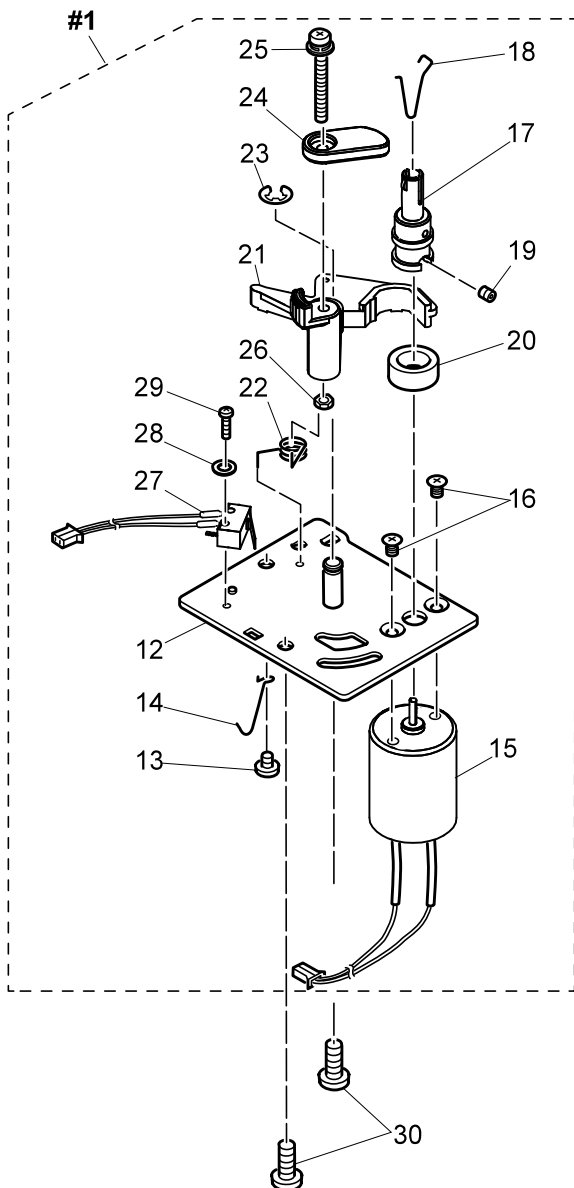

C C440 Version 1