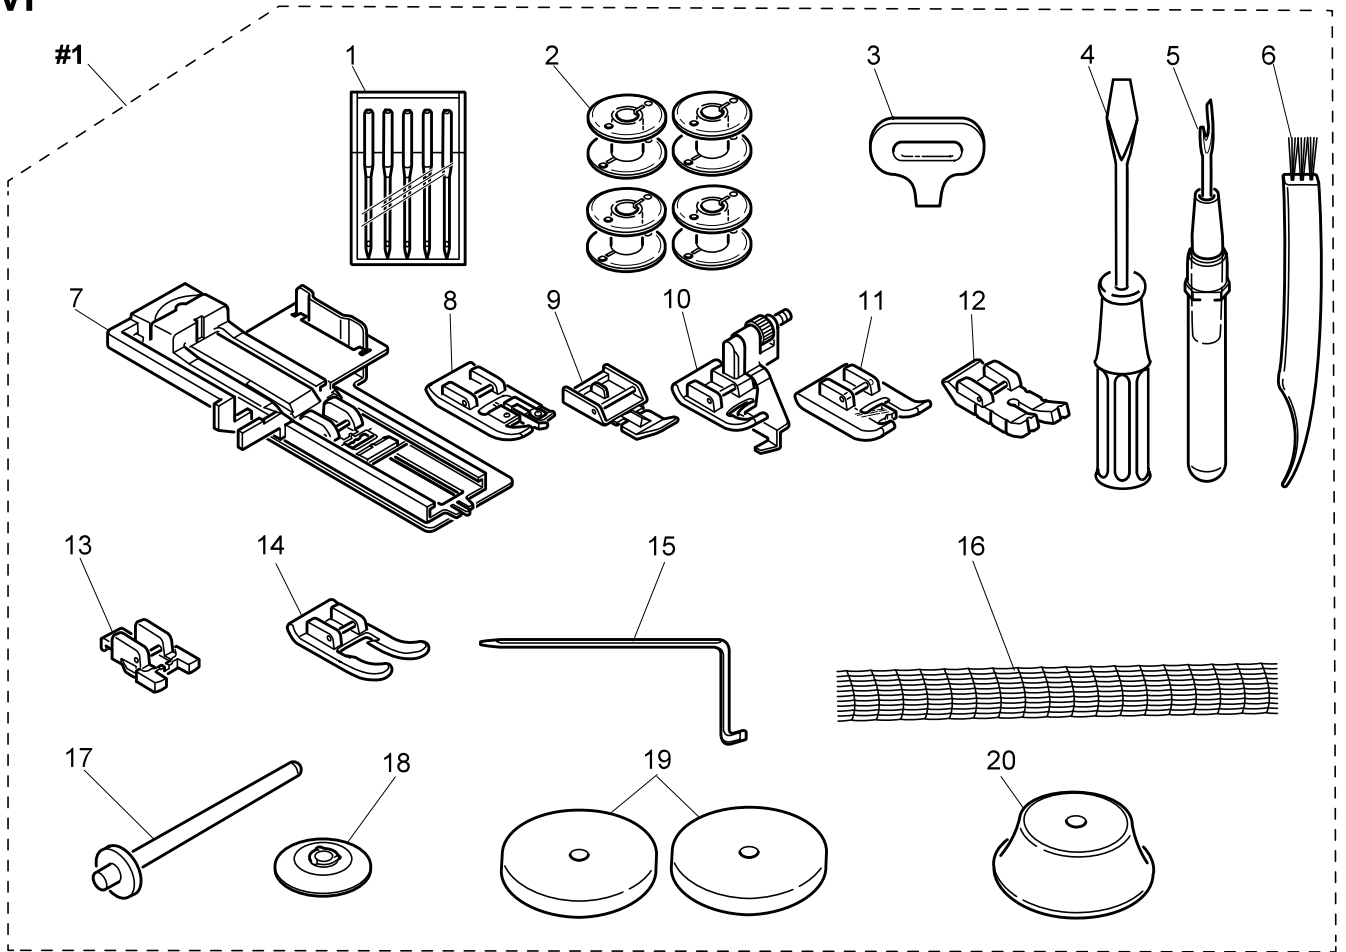

M

<u>No.</u>	<u>Part No.</u>	<u>Description</u>
#1	68003306	Accessory Kit
1	620098796	Needle Set
2	68001389	Bobbin
3	68001808	Screw Driver for Needle Plate
4	68001823	Screw Driver (Large)
5	68001822	Stitch Ripper
6	68001824	Brush
7	68003477	Buttonhole Foot
8	68002823	Overcasting Foot
9	416713001	Zipper Foot
10	68002824	Blind Stitch Foot
11	416713101	Satin Stitch Foot
12	68002825	Quilting Foot
13	416713201	Button Sewing Foot
14	68002826	Open Toe Foot
15	68002828	Quilting Guide
16	68001826	Spool Net
17	68001820	Spool Stand
18	68001821	Thread Cap (Small)
19	412610701	Felt Washer
20	68001559	Thread Cap
22	68002829	Foot Controller
23	412157801	Power Cord 220V (EU)
23	412157903	Power Cord 120V (USA.CND)
23	412158002	Power Cord (ENG)