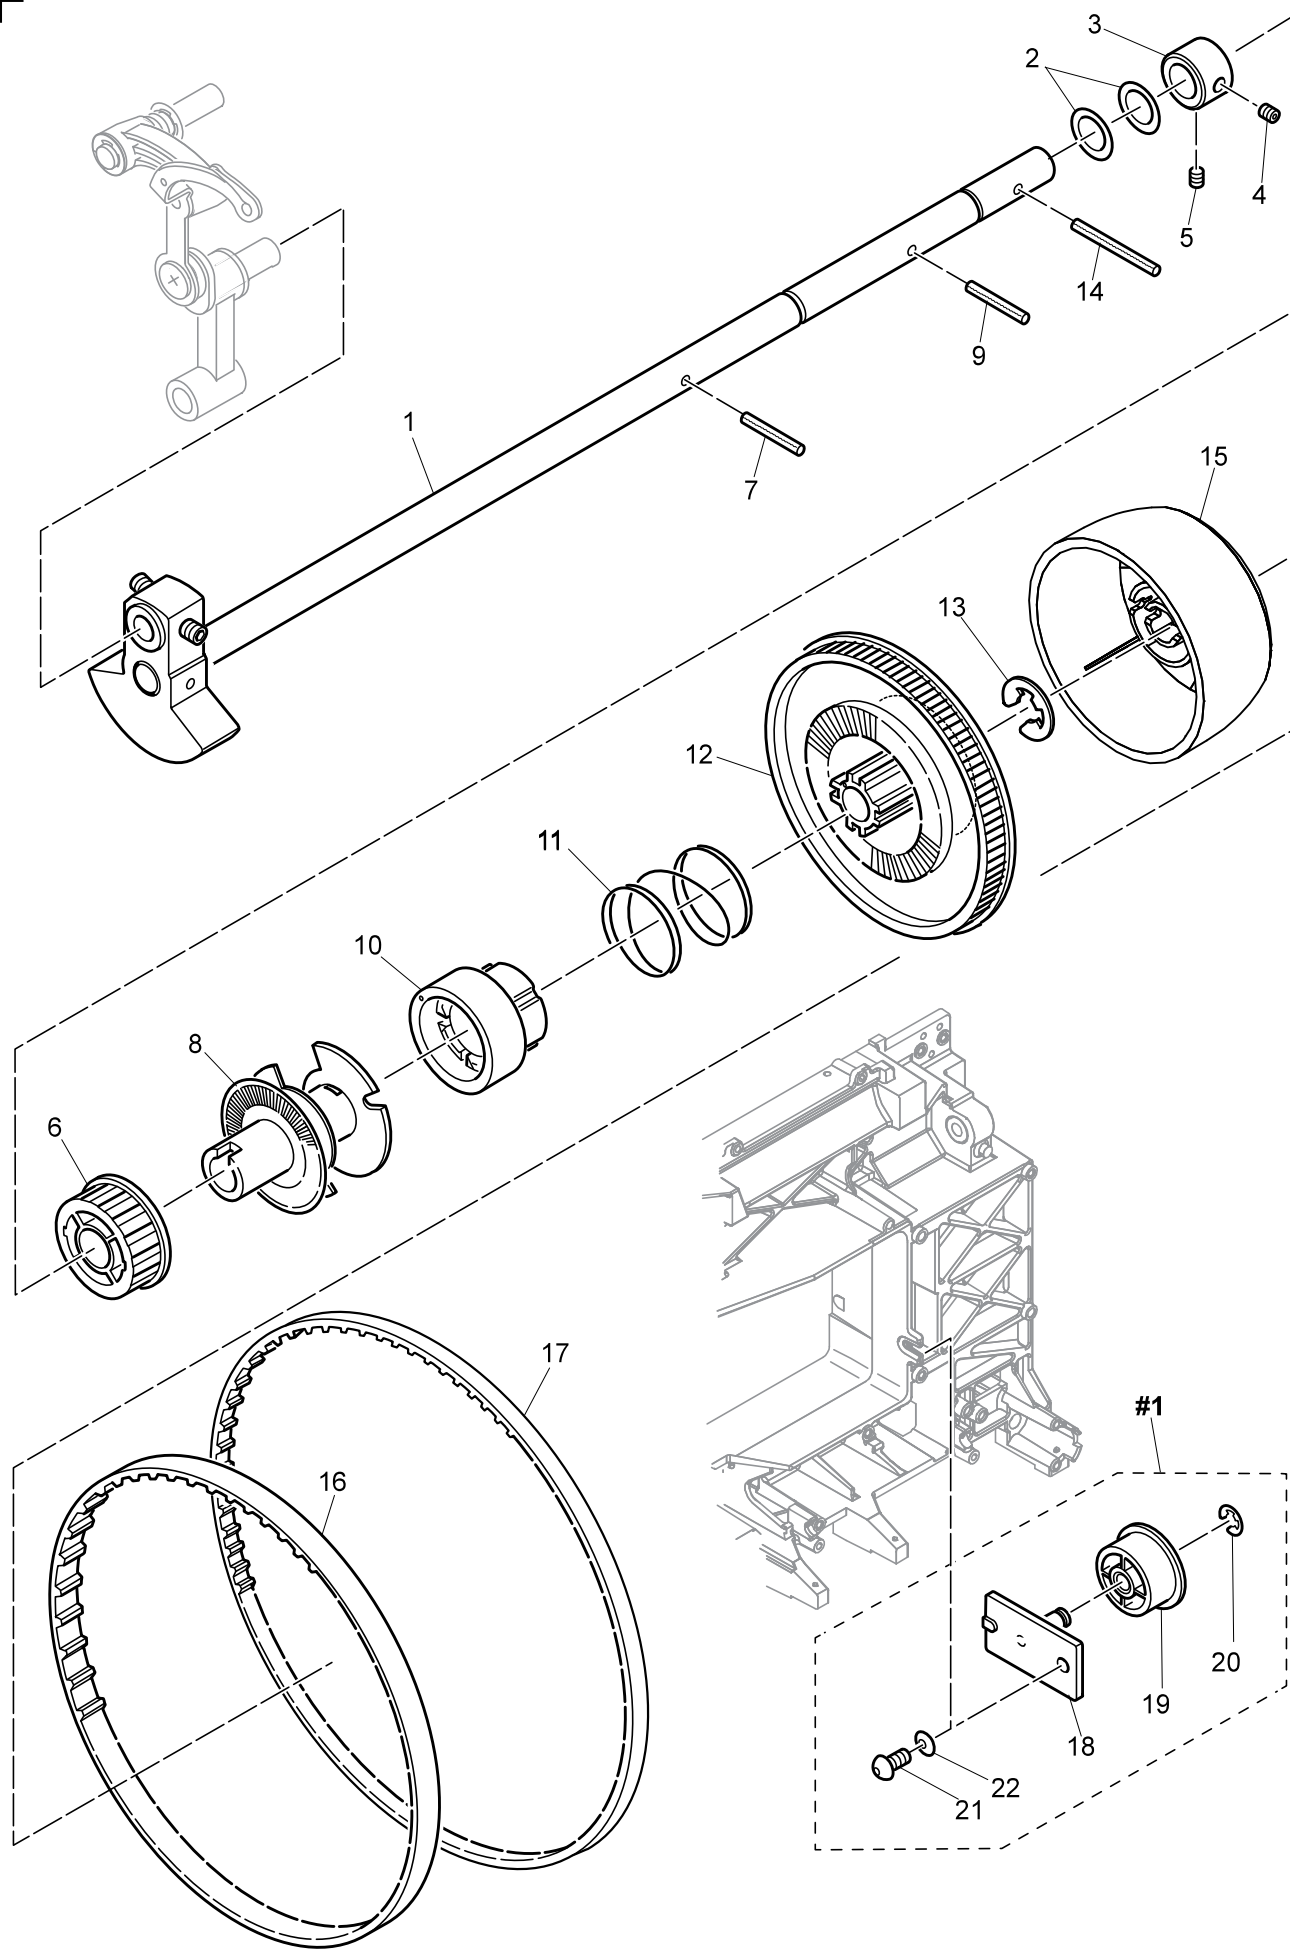

No.	Part No.	Description
#1	68001661	Needle Bar Guide Assy.
#2	68001686	Needle Bar Assy.
#3	68002776	Z Link Bracket Unit
#4	68002778	Presser Foot Lifter Bracket Unit
#5	68002779	Thread Take-Up Lever Unit
1	68002780	Needle Bar Guide
2	68002487	Threader Bar
3	68002491	Spring Pin
4	68001675	Threader Holder
5	68001676	Threader Holder Spring
6	68001677	Threader Hook Assy.
7	68001678	Threader Hook Screw
8	68001679	Needle Bar Guide Fulcrum Shaft (A)
9	68001681	Set Screw M4*4
10	68001682	Needle Bar Guide Fulcrum Shaft (B)
11	68001684	Snap Ring
12	68002494	Z Cam Follower
13	68002495	Needle Position Adjusting Collar
14	416709801	Needle Point Limiting Shaft
15	68002496	Needle Bar
16	68002629	Needle Clamp Assy.
17	68002630	Needle Clamp Screw
18	270 HP32430	Set Screw M2.5*2.5
19	68001697	Needle Bar Clamp Assy.
20	68001698	Threader Guide Pin Assy.
21	68001563	Set Screw M3*5
22	68001699	Threader Bar Stopper Assy.
23	68001703	Set Screw M3*6
24	416709901	Needle Bar Clamp Spring
25	68001704	Z Link Shaft
26	68001705	Z Guide Spring
27	68001706	Needle Bar Clank Rod Assy.
28	68001707	Washer
29	68001708	Spring for Needle Bar Guide Assy.
30	68001709	Set Screw M4*10
31	68001187	Adjustable Lock Nut
32	416709501	Brush
33	68001191	Set Screw M4*8
34	68001725	Presser Foot Lifter
a34	68013444	Presser Foot Lifter Bracket Assy.
34a	68013445	Presser Foot Lifter Spring
34b	68013446	Tension Release Connecting Plate Guide Spring
35	68001730	Presser Foot Switch Assy.
35a	68013447	Tension Release Connecting Plate Assy.
36	68001191	Set Screw M4*8
40	68013448	Presser Bar Guide Bracket Spring
41	68001733	Presser Bar
42	68002688	Presser Bar Guide Bracket
43	68001735	Set Screw M5*5
44	68001736	Presser Spring
45	416786901	Washer
46	68001737	Presser Bar Bush
47	68001738	Snap Ring
48	68002497	Presser Foot Thumb Screw
49		Needle
51	68002802	Zigzag Foot
52	68002803	Thread Take-Up Lever Assy.
53	68002804	Thread Take-Up Lever Support Plate
54	68001366	Set Screw M2*3
55	416402401	Set Screw M4*14

F