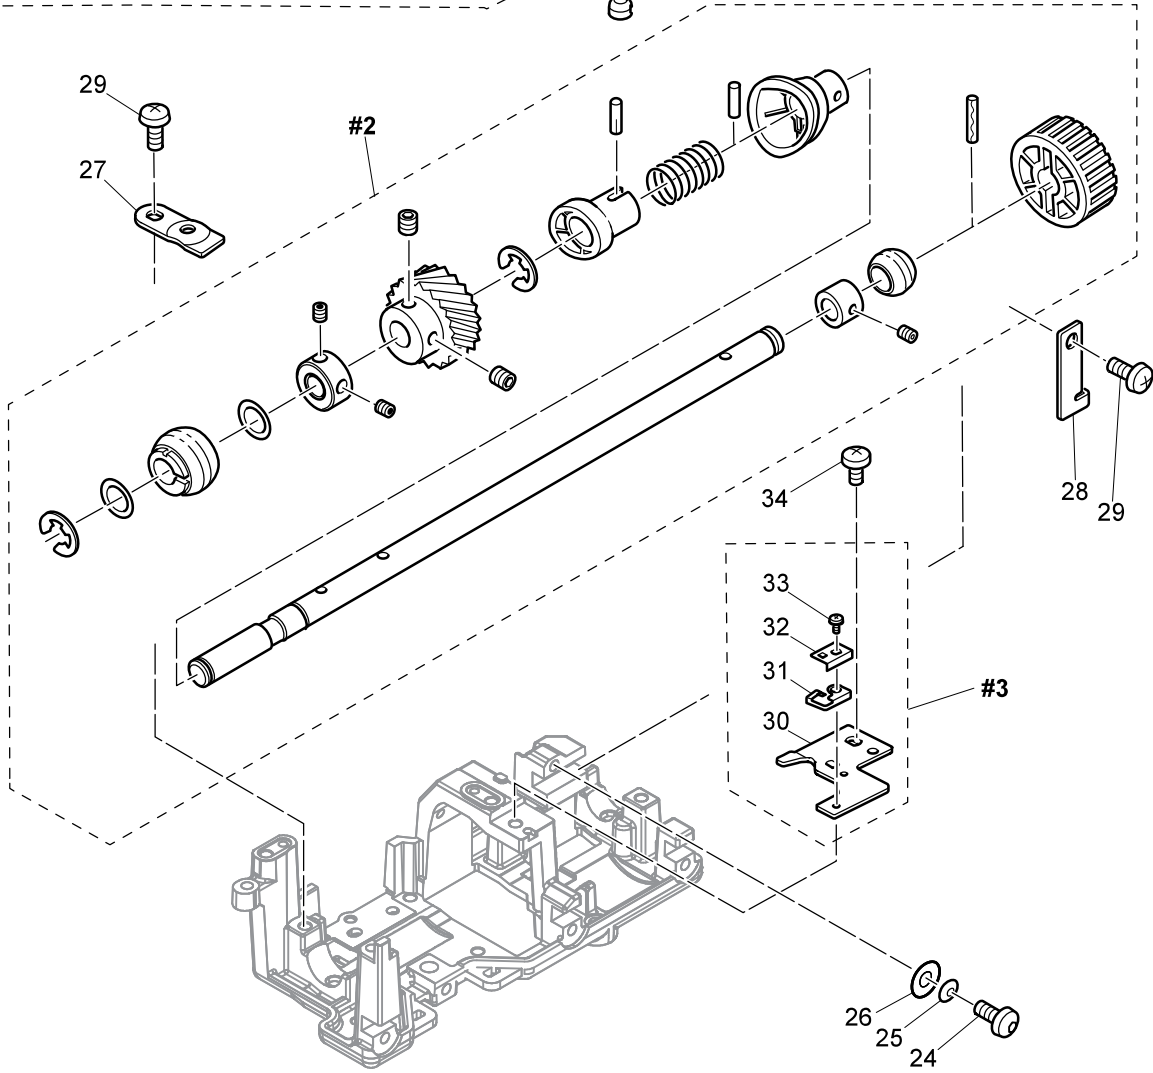

H1

No.	Part No.	Description
#1	68001452	Feed Rocking Assy.
#2	68002959	Feed Assy. Version 1
#3	68001467	Hook Race Unit

H2

No.	Part No.	Description
#1	68001452	Feed Rocking Assy.
#2	68013508	Feed Assy. Version 2
#3	68001467	Hook Race Unit
1	68013536	Bed Unit Base
2	68002501	Position Pin for Needle Plate
3	68002854	Feed Rocking Cam Follower Bracket Assy.
4	416711401	Feed Rocking Cam Follower
5	416711501	Feed Rocking Cam Follower Plate
6	68001547	Set Screw PT M3*5
7	416711601	Feed Rocking Cam Follower Shaft
8	68002855	Feed Rocking Cam Follower Spring
9	68001592	Snap Ring
10	68001454	Drop Feed Lever
11	68001462	Drop Feed Lever Link
12	68001286	Snap Ring
13	68002867	Drop Feed Link Spring
14	68001464	Set Screw M3*3
15	68001465	Collar
16	68001466	Set Screw M4*6
17	68013578	Feed Shaft Guide
18	68001398	Feed Shaft
19	68001399	Polyslider
20	68001400	Snap Ring
21	68013468	Feed Shaft Coller
22	68001597	Set Screw M3*3
23	68018418	Feed Cam Follower. Version 2
27	68013481	Polyslider
28	68001408	Feed Slide Block Fulcrum Shaft
29	68010957	Feed Slide Block
30	68010955	Feed Slide Block Spring
31	68001597	Set Screw M3*3
32	68013482	Feed Cam Follower Fulcrum Shaft
33	68001597	Set Screw M3*3
34	68013579	Feed Base
35	416788301	Feed Dog
36	68001606	Set Screw M3*5
37	416401301	Set Screw
38	416401401	Adjustable Nut
39	416401201	Feed Rocking Connecting Rod
40	68001447	Feed Base Fulcrum Shaft (Left)
41	68001591	Washer
42	68018422	Feed Base Fulcrum Shaft (Right)
43	68001597	Set Screw M3*3
44	68001449	Feed Rocking Cam Follower Spring
44a	68018423	Feed Cam Follower Spring
44b	416710301	Button Head Screw M3*4
45	68002633	Set Screw M4*8
46	68002631	Spring Washer
47	68002634	Washer
48	68013484	Feed Shaft Guide Spring
49	270 HP30113	Hook Race Assy.
50	68002869	Hook Race Shaft
51	68013455	Oil Wick (1)
52	68001472	Oil Wick (2)
53	68001399	Polyslider
54	68001475	Polyslider
55	68001856	Wave Washer
56	68001483	Magnet
57	68000153	Set Screw M4*4