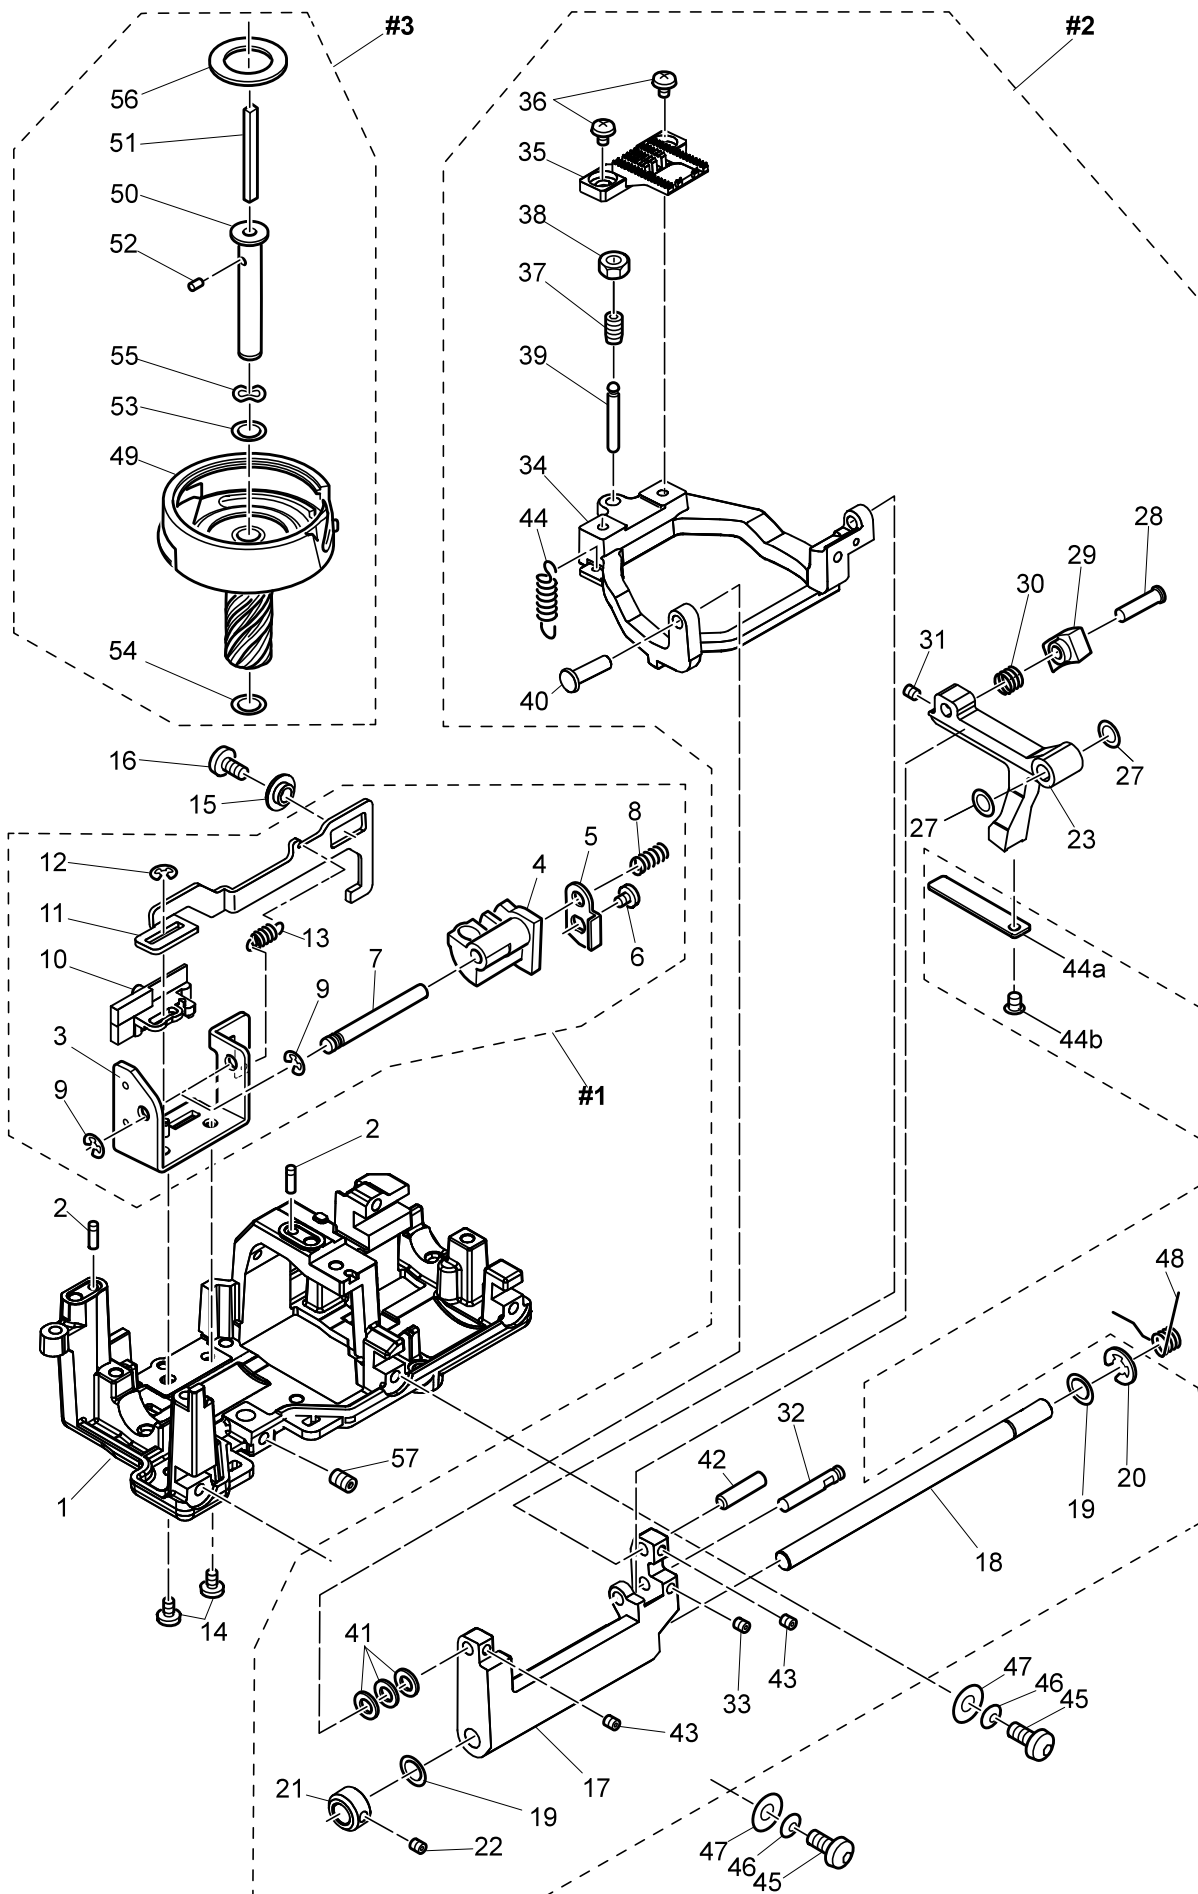

H2

No.	Part No.	Description
#1	68001452	Feed Rocking Assy.
#2	68013508	Feed Assy. Version 2
#3	68001467	Hook Race Unit
1	68013536	Bed Unit Base
2	68002501	Position Pin for Needle Plate
3	68002854	Feed Rocking Cam Follower Bracket Assy.
4	416711401	Feed Rocking Cam Follower
5	416711501	Feed Rocking Cam Follower Plate
6	68001547	Set Screw PT M3*5
7	416711601	Feed Rocking Cam Follower Shaft
8	68002855	Feed Rocking Cam Follower Spring
9	68001592	Snap Ring
10	68001454	Drop Feed Lever
11	68001462	Drop Feed Lever Link
12	68001286	Snap Ring
13	68002867	Drop Feed Link Spring
14	68001464	Set Screw M3*3
15	68001465	Collar
16	68001466	Set Screw M4*6
17	68013578	Feed Shaft Guide
18	68001398	Feed Shaft
19	68001399	Polyslider
20	68001400	Snap Ring
21	68013468	Feed Shaft Coller
22	68001597	Set Screw M3*3
23	68018418	Feed Cam Follower. Version 2
27	68013481	Polyslider
28	68001408	Feed Slide Block Fulcrum Shaft
29	68010957	Feed Slide Block
30	68010955	Feed Slide Block Spring
31	68001597	Set Screw M3*3
32	68013482	Feed Cam Follower Fulcrum Shaft
33	68001597	Set Screw M3*3
34	68013579	Feed Base
35	416788301	Feed Dog
36	68001606	Set Screw M3*5
37	416401301	Set Screw
38	416401401	Adjustable Nut
39	416401201	Feed Rocking Connecting Rod
40	68001447	Feed Base Fulcrum Shaft (Left)
41	68001591	Washer
42	68018422	Feed Base Fulcrum Shaft (Right)
43	68001597	Set Screw M3*3
44	68001449	Feed Rocking Cam Follower Spring
44a	68018423	Feed Cam Follower Spring
44b	416710301	Button Head Screw M3*4
45	68002633	Set Screw M4*8
46	68002631	Spring Washer
47	68002634	Washer
48	68013484	Feed Shaft Guide Spring
49	270 HP30113	Hook Race Assy.
50	68002869	Hook Race Shaft
51	68013455	Oil Wick (1)
52	68001472	Oil Wick (2)
53	68001399	Polyslider
54	68001475	Polyslider
55	68001856	Wave Washer
56	68001483	Magnet
57	68000153	Set Screw M4*4