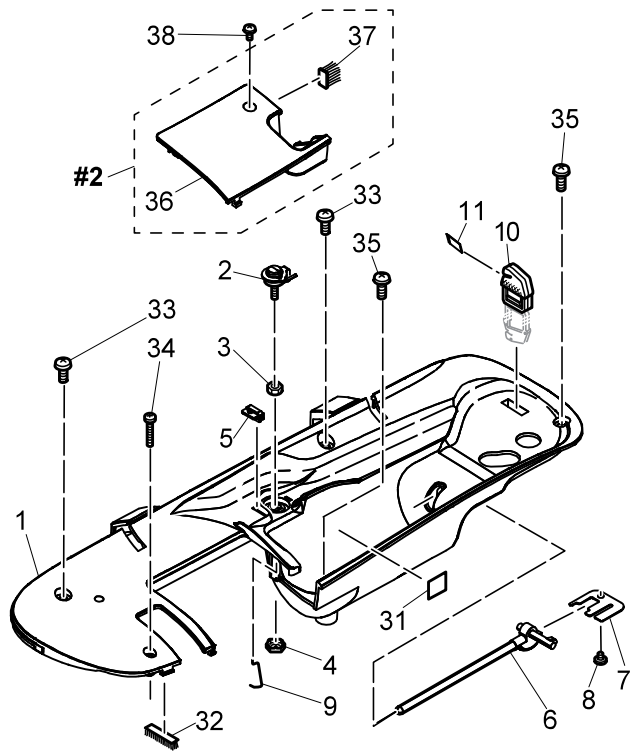

C C440 Version 1