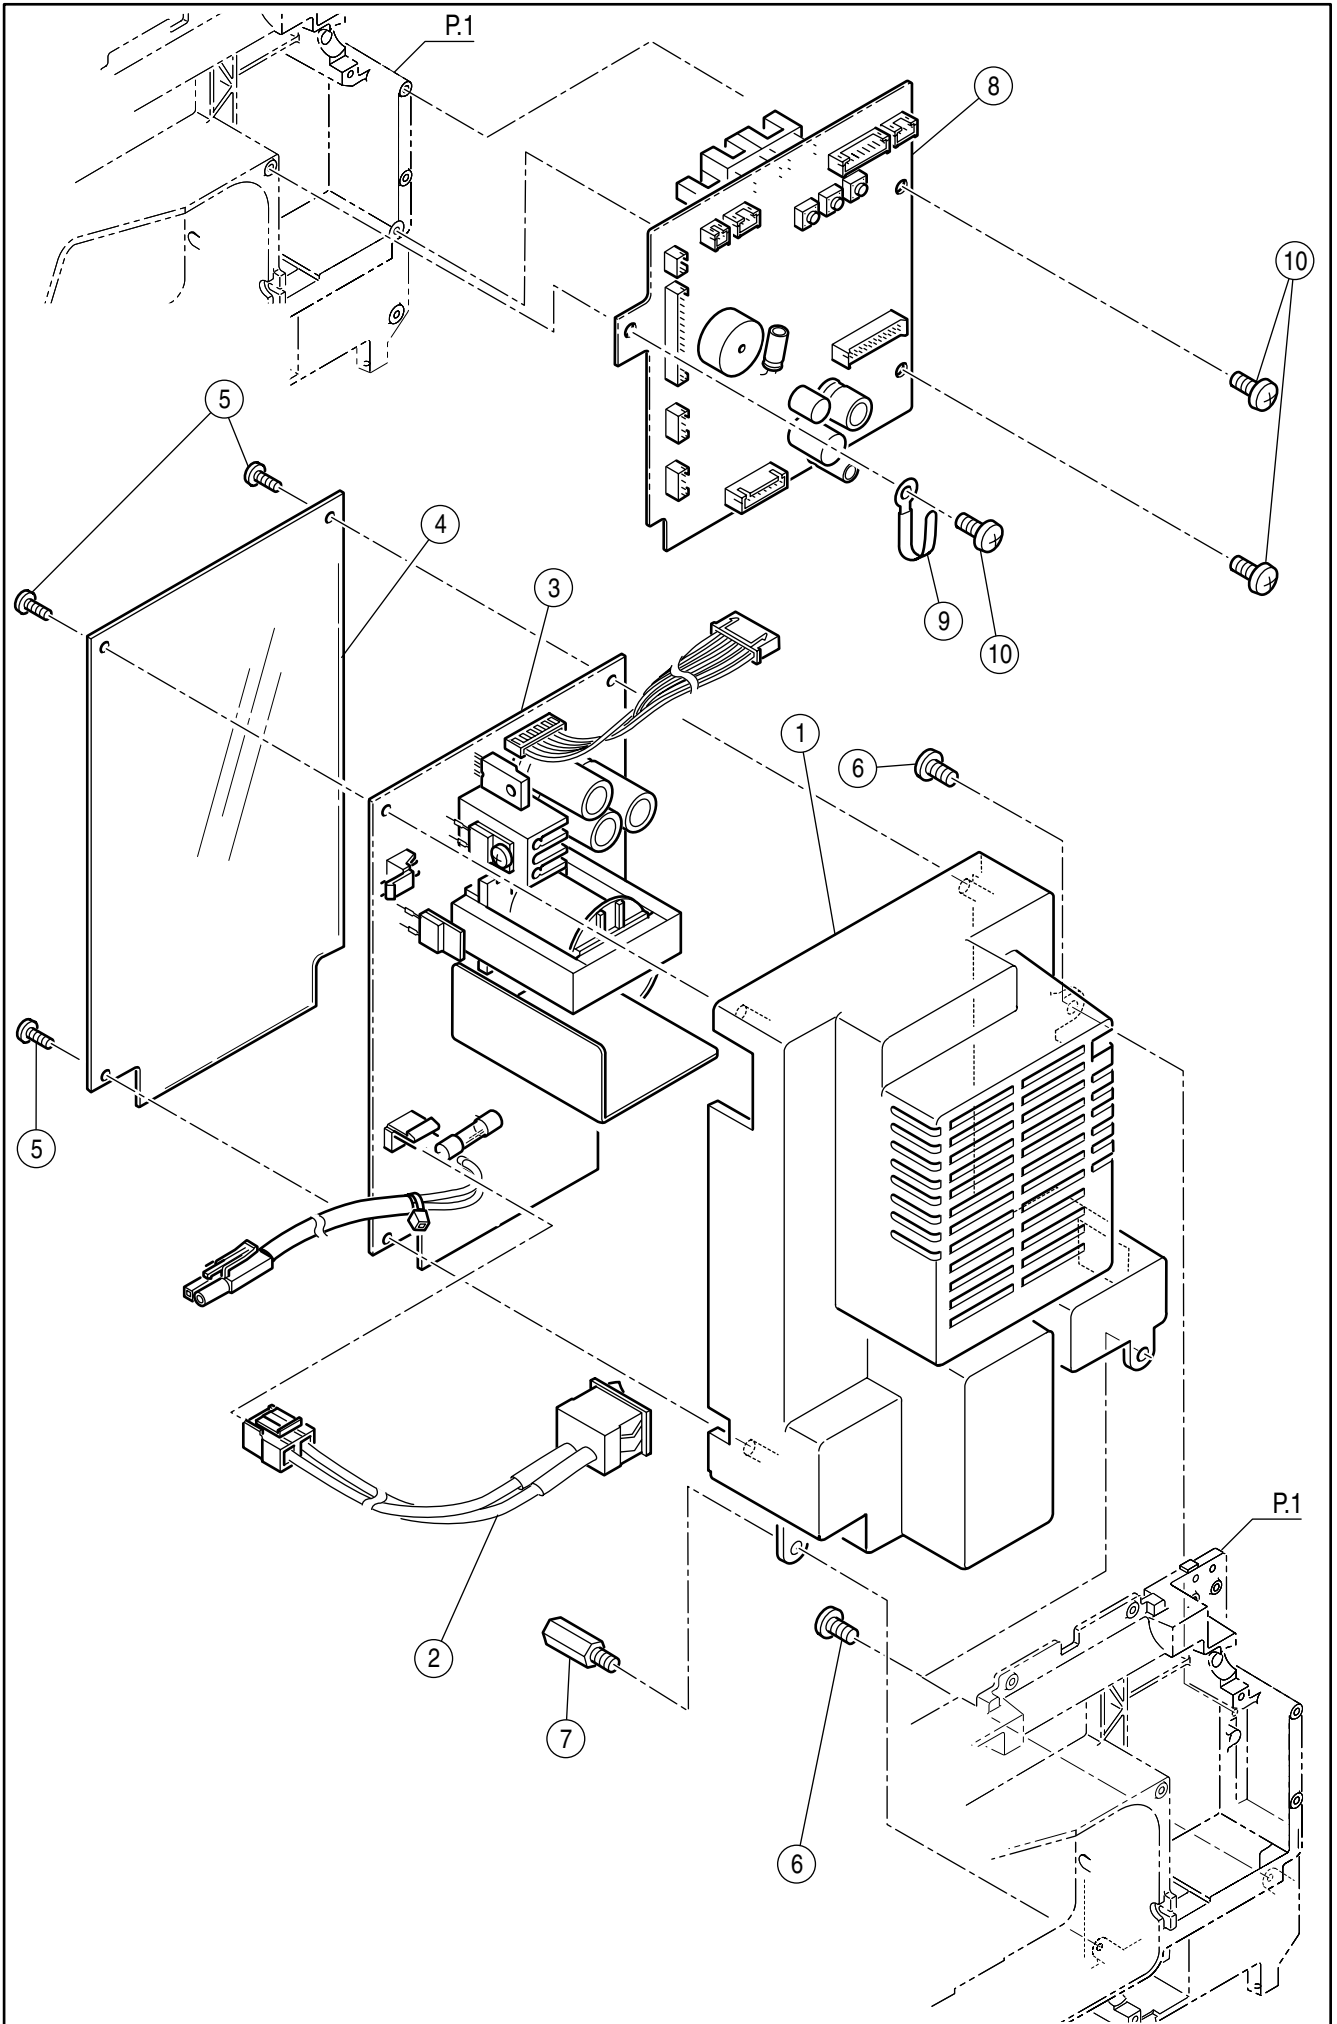

Ref.	No.	Part No.	Part Name
	#	HP33090	Power Circuit Unit (Incl. 1-5)
		HP33130	Power Circuit Unit (Incl. 1-5)(USA)
	1	HP32935	Power Circuit Board Case
	2	HP33128	Power Switch Assy.
	3	HP33091	Power Circuit Board Assy.
		HP32937	Power Circuit Board Assy.(USA)
	4	HP32938	Insulating Plate
	5	HP30271	Set Screw
	6	HP02812	Set Screw
	7	HP31719	Stud
	8	HP33106	CPU Board Assy.
	9	HP32955	Coating Grip
	10	HP02812	Set Screw