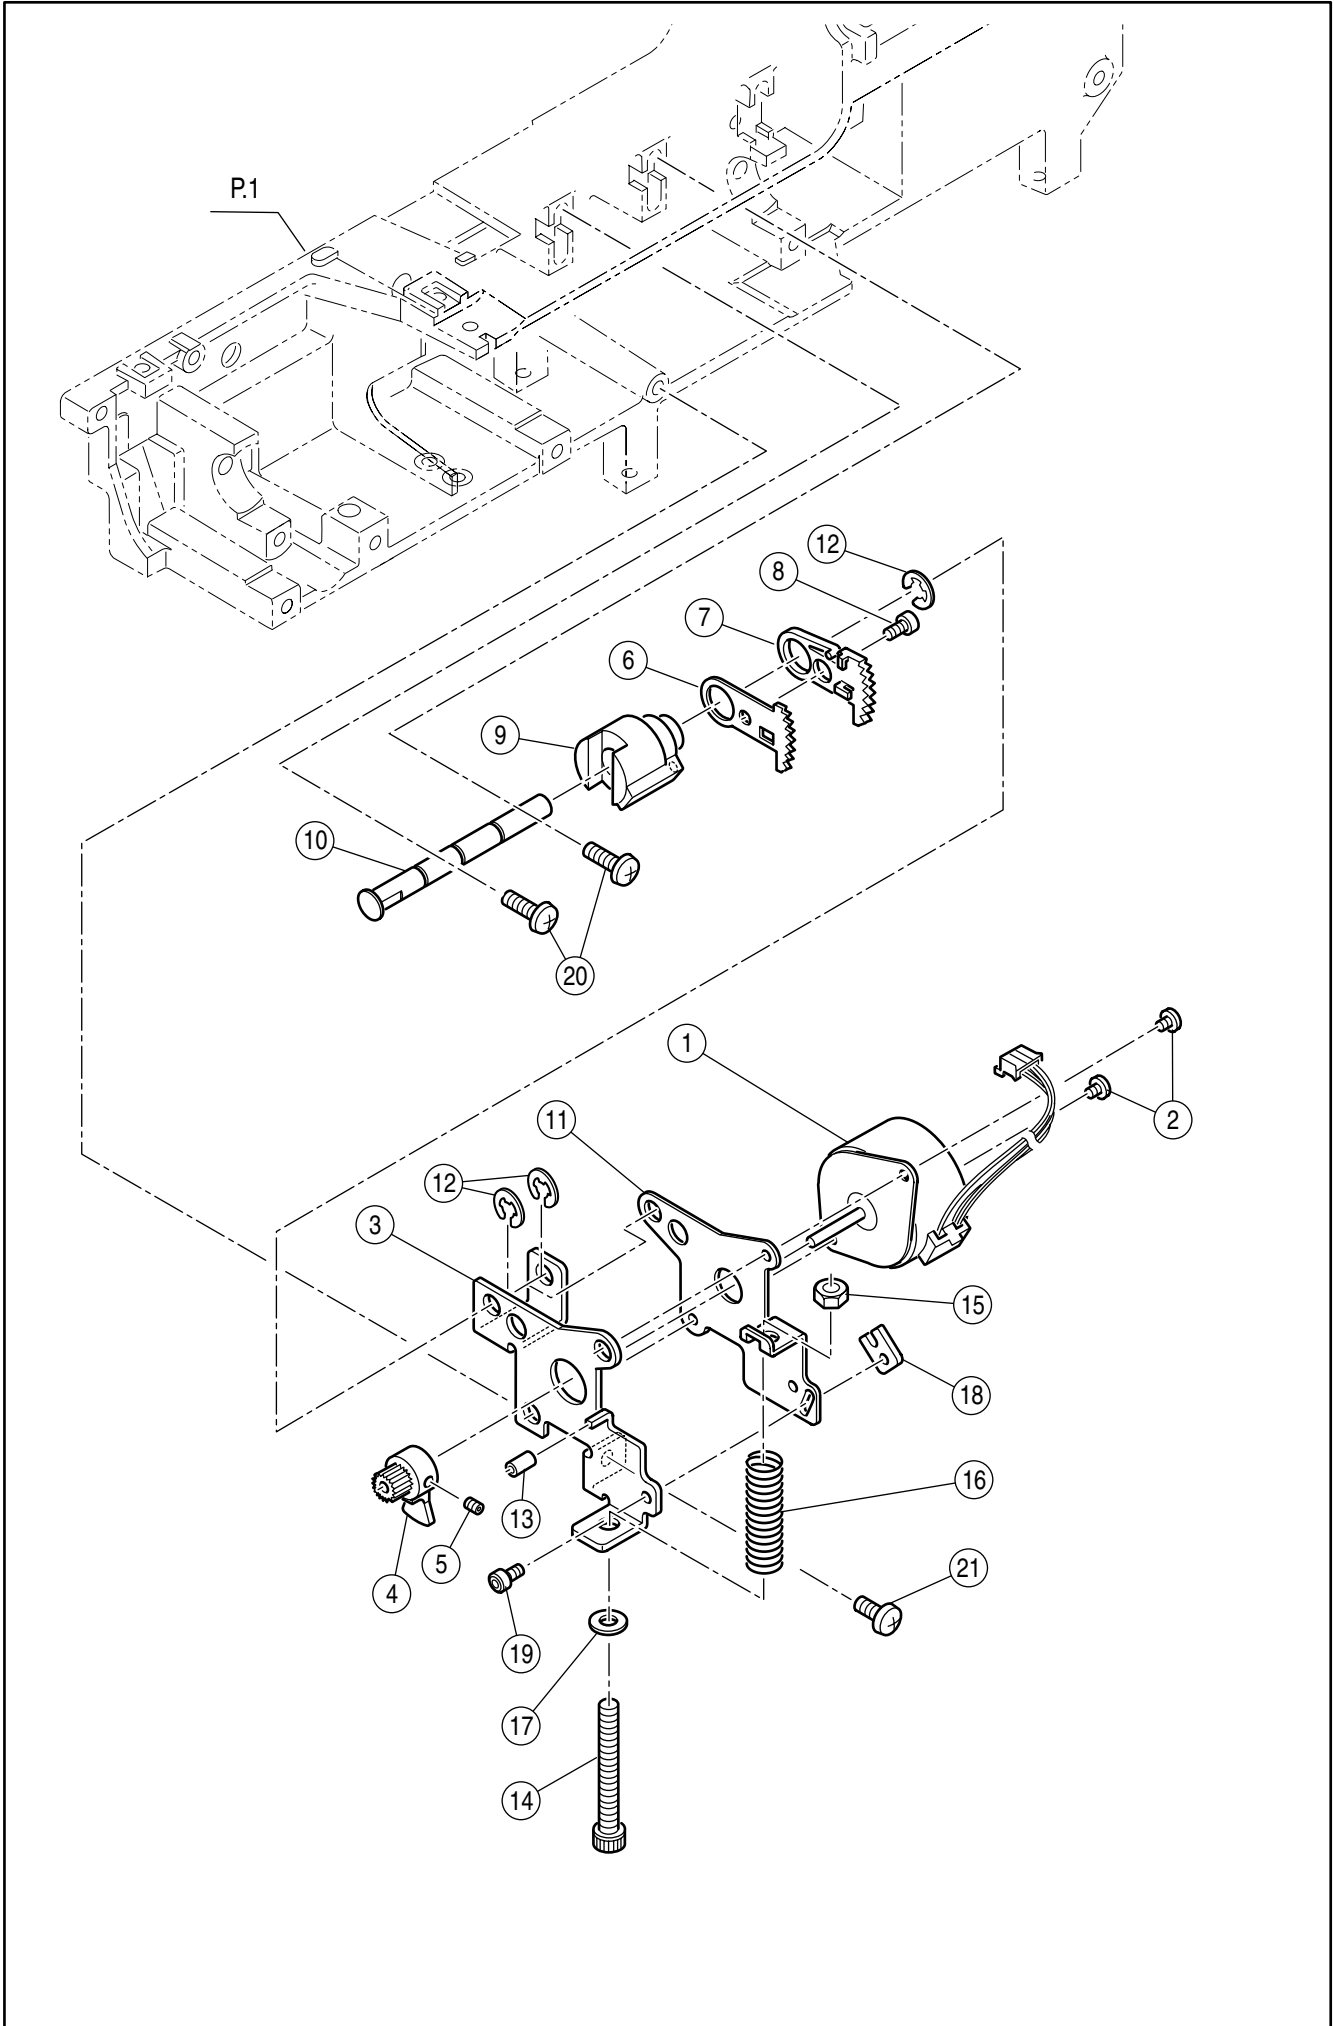

Ref.		
No.	Part No.	Part Name
#	HP32893	F Pulse Motor Assy. (Incl. 1-19)
1	HP32894	F Pulse Motor
2	HP12786	Set Screw
3	HP32895	F Pulse Motor Bracket
4	HP32896	F Pulse Motor Gear
5	HP30842	Set Screw
6	HP32897	Feed Regulator Gear (A)
7	HP32898	Feed Regulator Gear (B)
8	HP60800	Set Screw
9	HP32899	Feed Regulator
10	HP32900	Feed Regulator Shaft
11	HP32901	Adjusting Plate
12	HP07492	Snap Ring
13	HP32867	Rubber Cushion
14	HP32902	Adjusting Screw
15	HP12436	Nut
16	HP32903	Adjusting Spring
17	HP06277-1	Washer
18	HP32904	Nut
19	HP60800	Set Screw
20	HP12785	Set Screw
21	HP31293	Set Screw