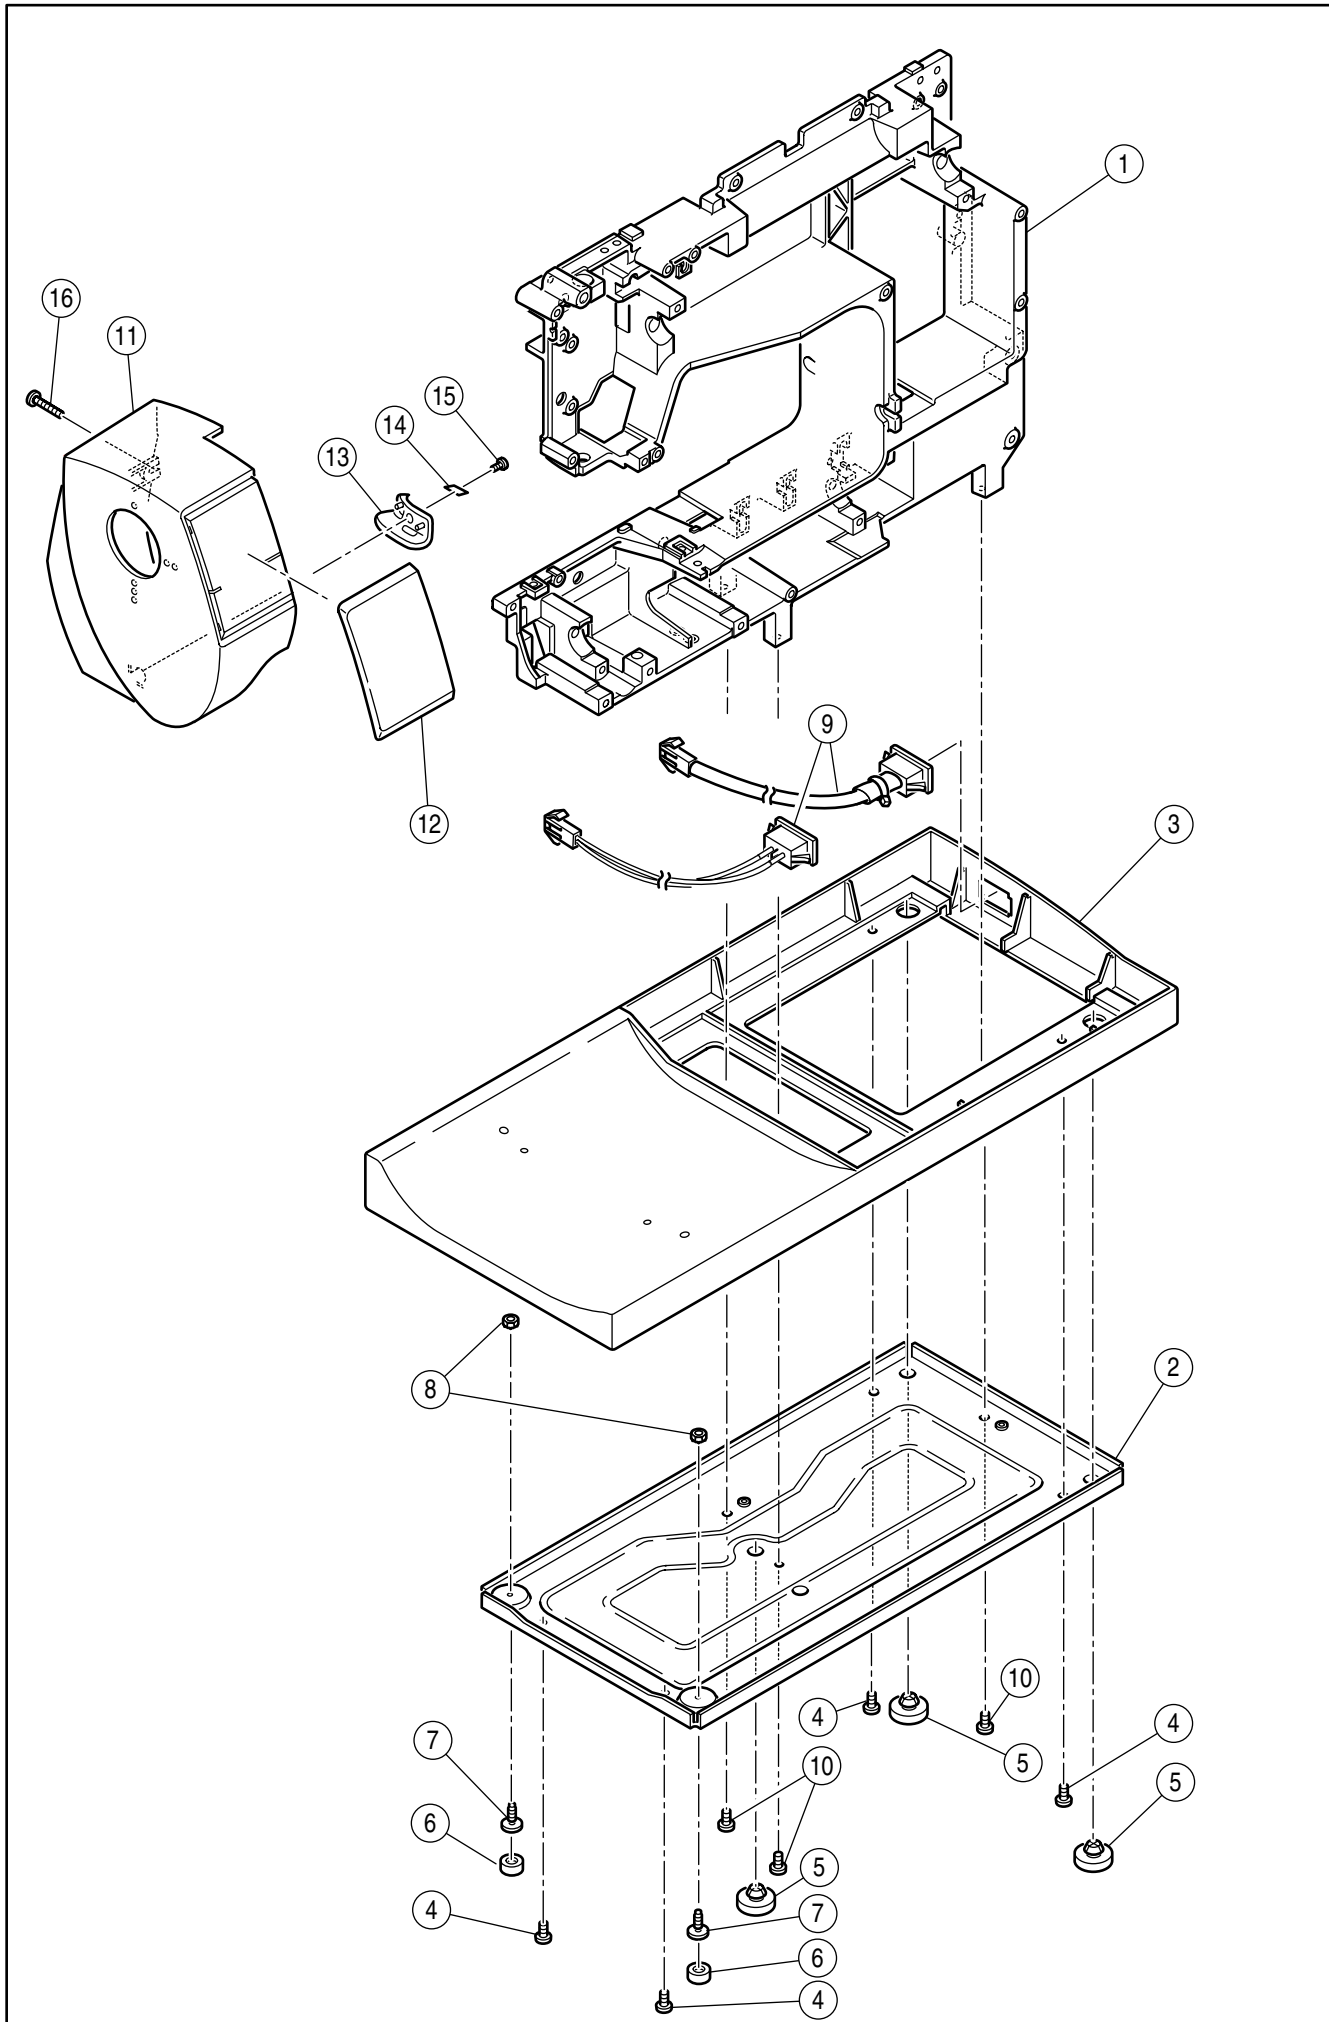

SPARE PARTS LIST

9910

SINGER®

Ref.	No.	Part No.	Part Name
	1	HP32730	Head
	#	HP33009	Base Assy. (2-9)
		HP33009-2	Base Assy. (2-9)(USA)
	2	HP33010	Base
	3	HP33011	Base Cover
	4	HP61041	Set Screw
	5	HP32755	Rubber Foot (A)
	6	HP32756	Rubber Foot (B)
	7	HP32757	Rubber Foot Adjusting Screw
	8	HP91648	Adjustable Lock Nut
	9	HP33089	Terminal Box Assy.
		HP33083	Terminal Box Assy.(USA)
	10	HP31293	Set Screw
	#	HP33015-B	Face Plate Assy (Incl.11-15)
	11	HP33016	Face Plate
	12	HP33017-B	Face Plate Panel
	13	HP31966	Thread Cutter Base
	14	HP31967	Thread Cutter
	15	HP31244	Set Screw
	16	HP31831	Set Screw

Ref.	No.	Part No.	Part Name
#	HP33040-2		Thread Tension Unit (Incl.1-27)
#	HP33041		Thread Tension Assy. (Incl. 1-15)
1	HP33042		Thread Tension Base
2	HP30261-1		Spring Pin
3	HP30928		Thread Tension Disc
4	HP32775		Thread Tension Releasing Plate
5	HP30154		Tension Collar
6	HP33160		Thread Tension Spring
7	HP33043		Thread Tension Plate
8	HP32777		Tension Regulating Screw
9	HP32778-2		Thread Tension Dial Spring
10	HP33044		Thread Tension Dial
11	HP32780		Thread Tension Dial Shaft
12	HP32787		Pre-Tension Plate
13	HP32944		Polyslider
14	HP32788		Pre-Tension Spring
15	HP60018		Snap Ring
16	HP33020		Thread Guide Cover
17	HP32999		Brush
18	HP30271-B		Set Screw
19	HP32781		Thread Guide
20	HP32782		Thread Check Spring
21	HP32783		Check Spring Adjust Plate
22	HP31244		Set Screw
23	HP32784		Take Up Lever Guide Bracket
24	HP33163		Brush
25	HP33021		Take Up Lever Cover
26	HP31244		Set Screw
27	HP12786		Set Screw
28	HP31293		Set Screw
29	HP02904		Set Screw