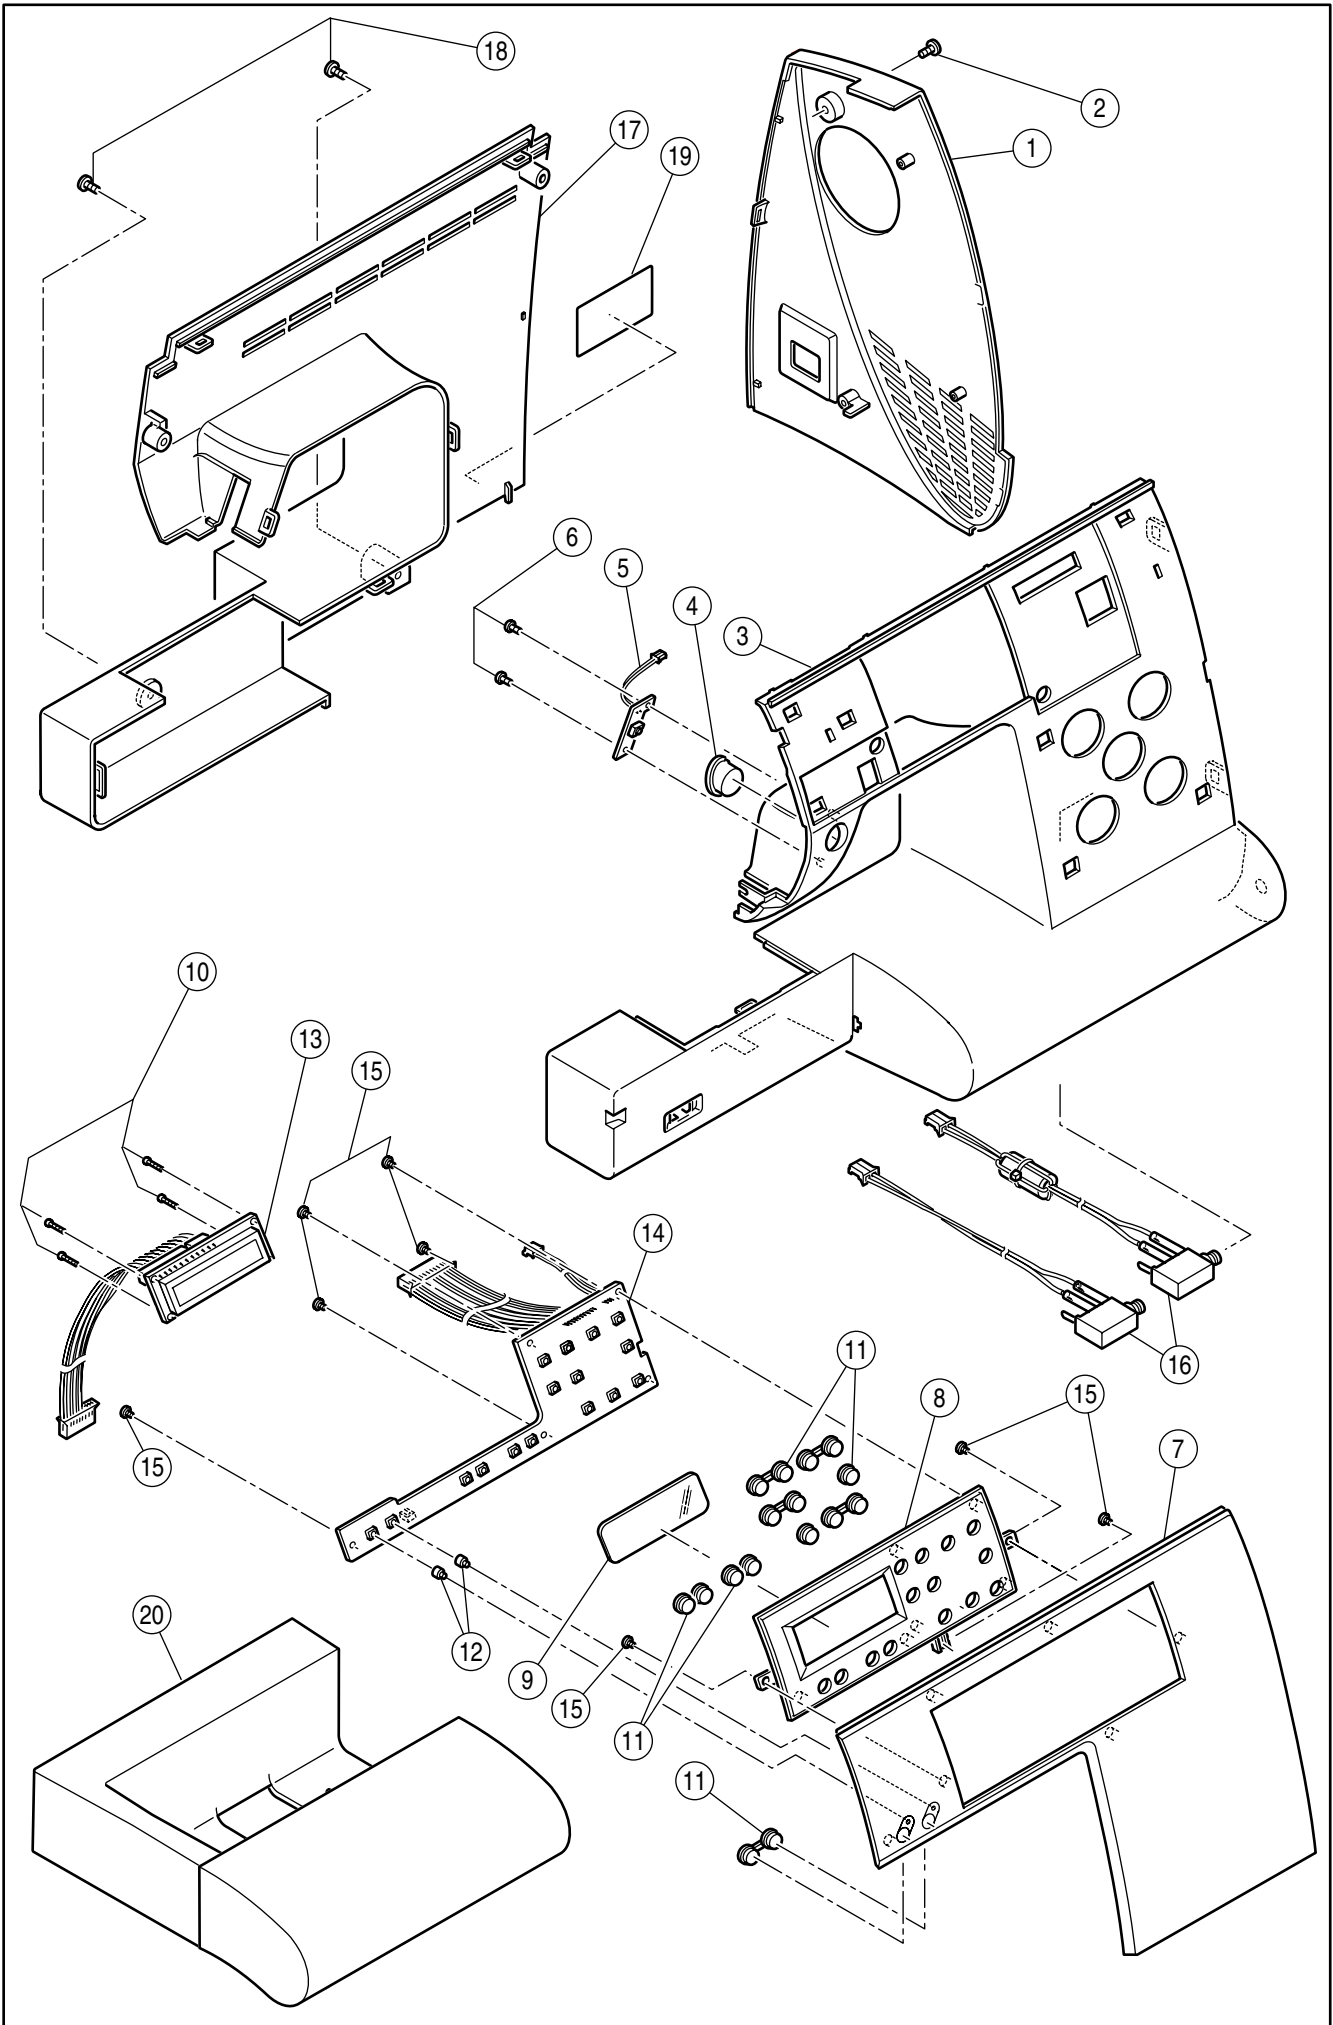

SPARE PARTS LIST

9910

SINGER®

Ref.	No.	Part No.	Part Name
	1	HP32730	Head
	#	HP33009	Base Assy. (2-9)
		HP33009-2	Base Assy. (2-9)(USA)
	2	HP33010	Base
	3	HP33011	Base Cover
	4	HP61041	Set Screw
	5	HP32755	Rubber Foot (A)
	6	HP32756	Rubber Foot (B)
	7	HP32757	Rubber Foot Adjusting Screw
	8	HP91648	Adjustable Lock Nut
	9	HP33089	Terminal Box Assy.
		HP33083	Terminal Box Assy.(USA)
	10	HP31293	Set Screw
	#	HP33015-B	Face Plate Assy (Incl.11-15)
	11	HP33016	Face Plate
	12	HP33017-B	Face Plate Panel
	13	HP31966	Thread Cutter Base
	14	HP31967	Thread Cutter
	15	HP31244	Set Screw
	16	HP31831	Set Screw

Ref.	No.	Part No.	Part Name
#	HP33040-2		Thread Tension Unit (Incl.1-27)
#	HP33041		Thread Tension Assy. (Incl. 1-15)
1	HP33042		Thread Tension Base
2	HP30261-1		Spring Pin
3	HP30928		Thread Tension Disc
4	HP32775		Thread Tension Releasing Plate
5	HP30154		Tension Collar
6	HP33160		Thread Tension Spring
7	HP33043		Thread Tension Plate
8	HP32777		Tension Regulating Screw
9	HP32778-2		Thread Tension Dial Spring
10	HP33044		Thread Tension Dial
11	HP32780		Thread Tension Dial Shaft
12	HP32787		Pre-Tension Plate
13	HP32944		Polyslider
14	HP32788		Pre-Tension Spring
15	HP60018		Snap Ring
16	HP33020		Thread Guide Cover
17	HP32999		Brush
18	HP30271-B		Set Screw
19	HP32781		Thread Guide
20	HP32782		Thread Check Spring
21	HP32783		Check Spring Adjust Plate
22	HP31244		Set Screw
23	HP32784		Take Up Lever Guide Bracket
24	HP33163		Brush
25	HP33021		Take Up Lever Cover
26	HP31244		Set Screw
27	HP12786		Set Screw
28	HP31293		Set Screw
29	HP02904		Set Screw