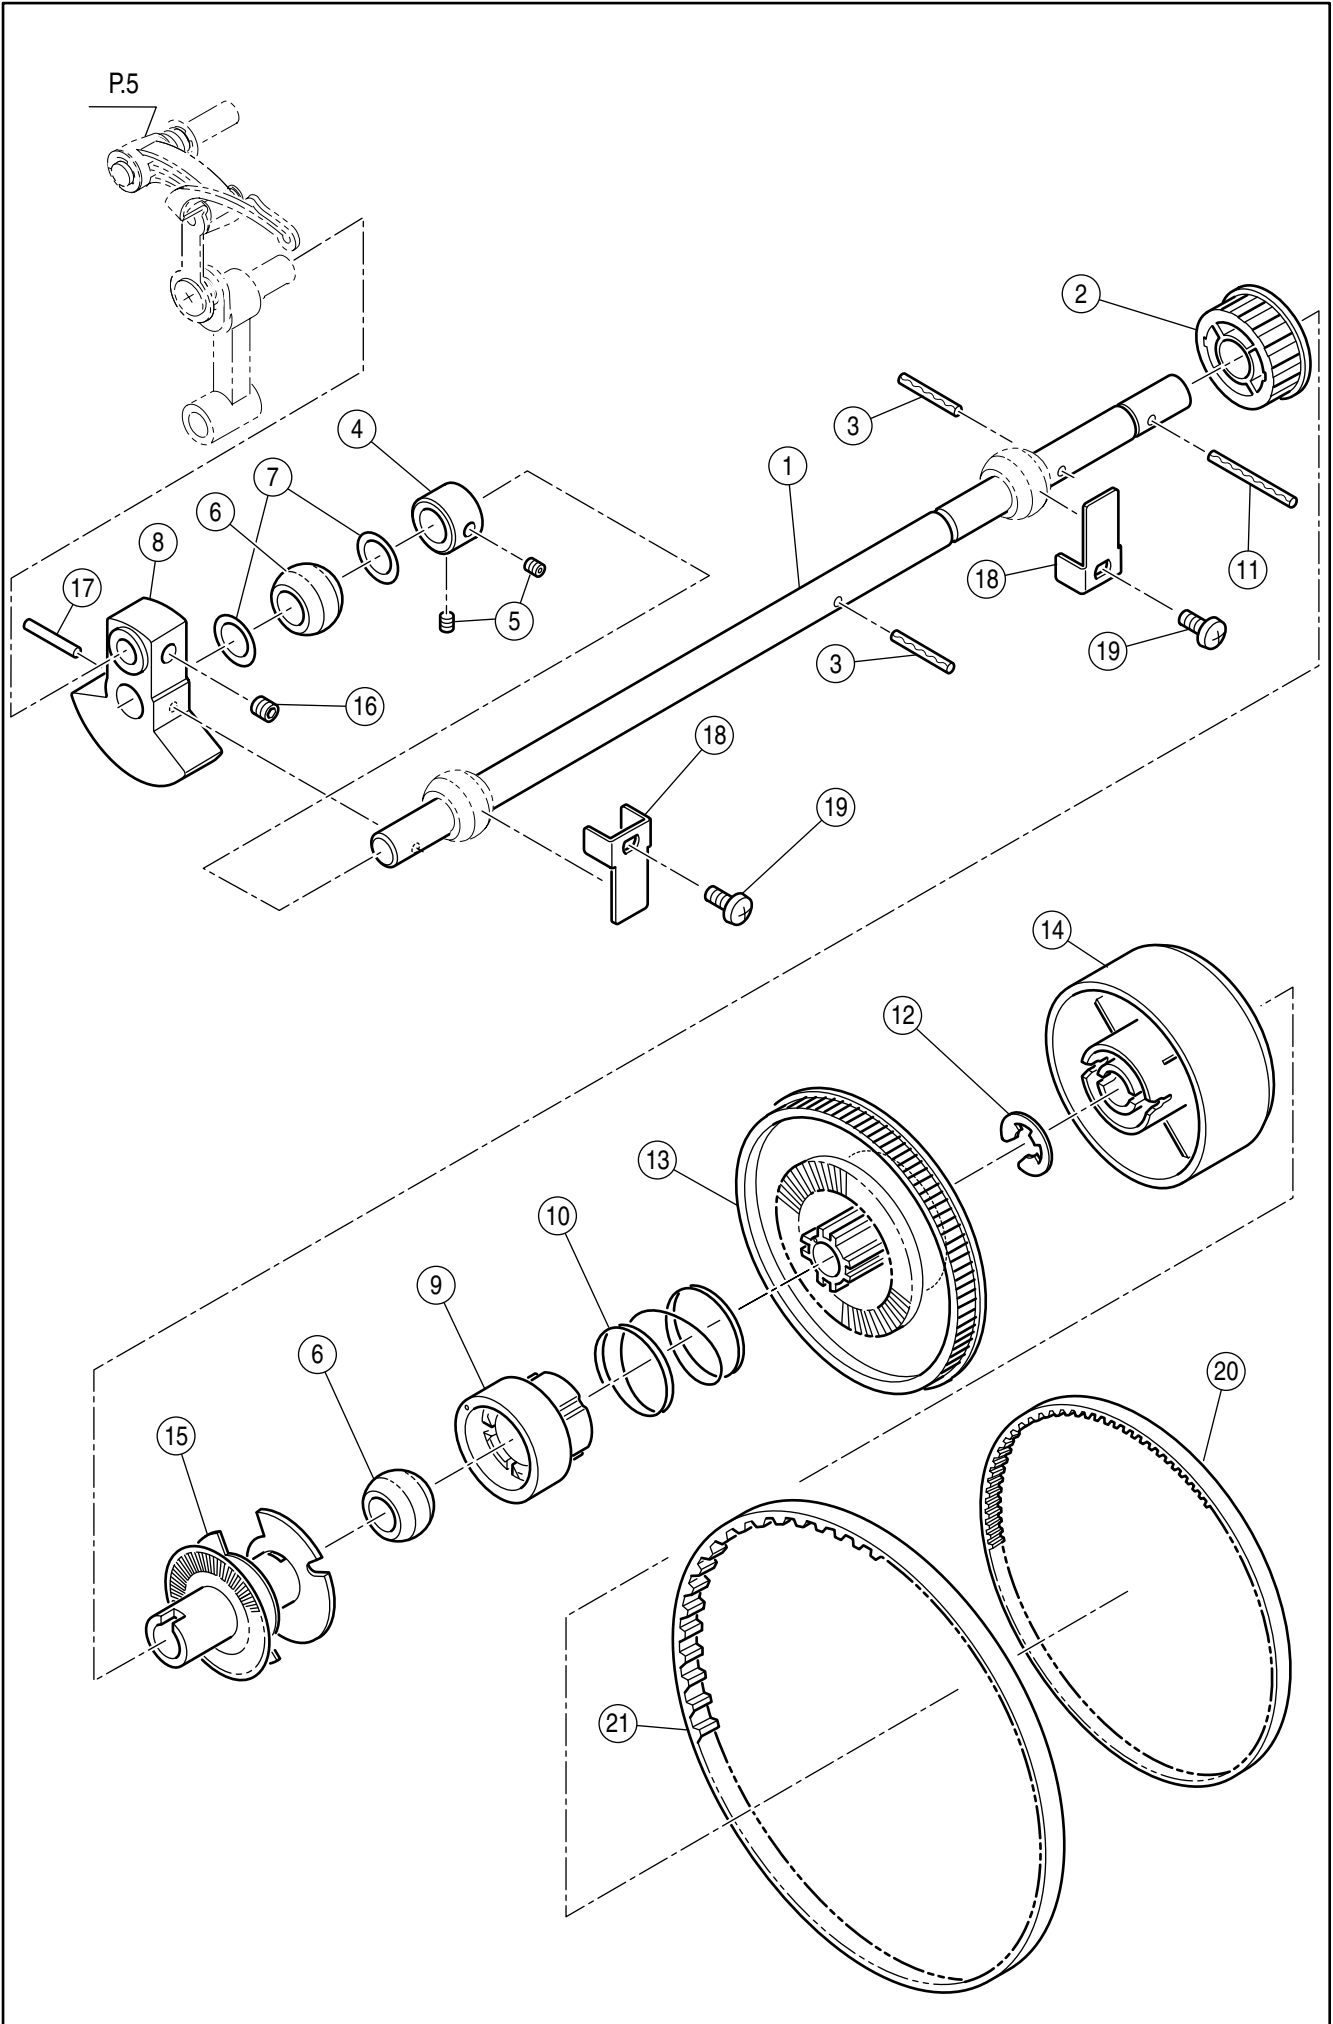

Ref.	No.	Part No.	Part Name
#		HP32823	Upper Shaft Assy. (Incl. 1-17)
1		HP32824	Upper Shaft
2		HP32825	Upper Shaft Timing Pulley
3		HP32993	Spring Pin
4		HP32827	Upper Shaft Collar
5		HP12544	Set Screw
6		HP30084	Upper Shaft Ball Bushing
7		HP12005	Polyslider
8		HP32828	Balance Weight
9		HP32829	Clutch Change Collar
10		HP32830	Clutch Change Spring
11		HP11768-2	Spring Pin
12		HP30045	Snap Ring
13		HP32832	Belt Wheel
14		HP32833	Hand Wheel
15		HP32834	STS Slit
16		HP30805	Set Screw
17		HP01474	Roll Pin
18		HP32835	Upper Shaft Ball Busing Plate
19		HP31293	Set Screw
20		HP30090	Timing Belt (Motor)
21		HP32941	Timing Belt (Upper Shaft)