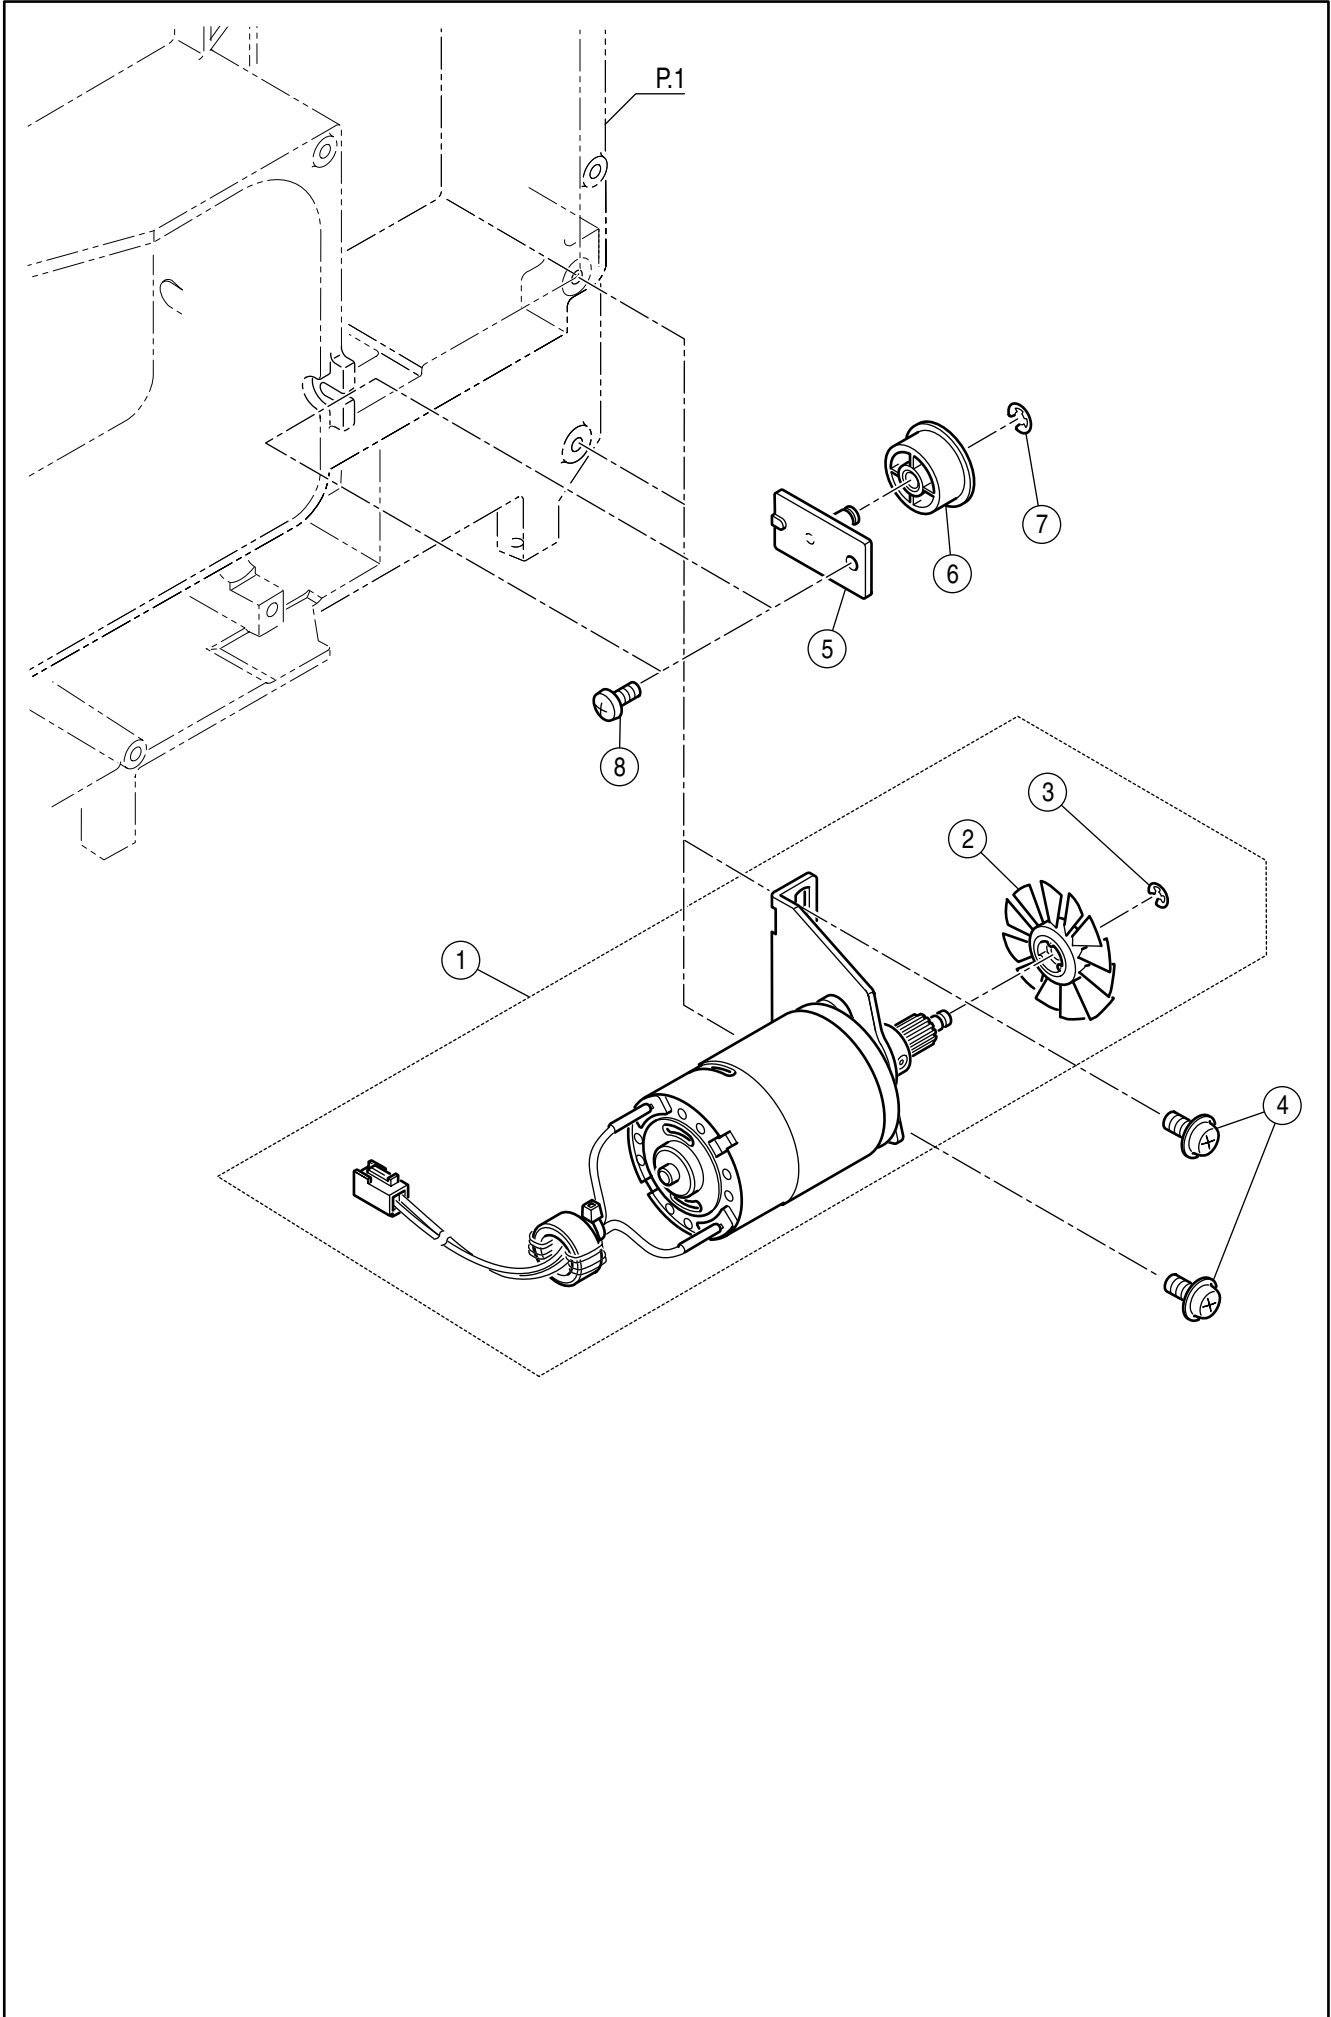

Ref.	No.	Part No.	Part Name
	1	HP32919	Motor Assy. (Incl. 2,3)
	2	HP32925	Motor Fan
	3	HP07221	Snap Ring
	4	HP02903	Set Screw
	#	HP32820	Belt Tension Assy. (Incl. 5-7)
	5	HP32821	Belt Tension Bracket Assy.
	6	HP32822	Tension Pulley
	7	HP04993	Snap Ring
	8	HP02812	Set Screw