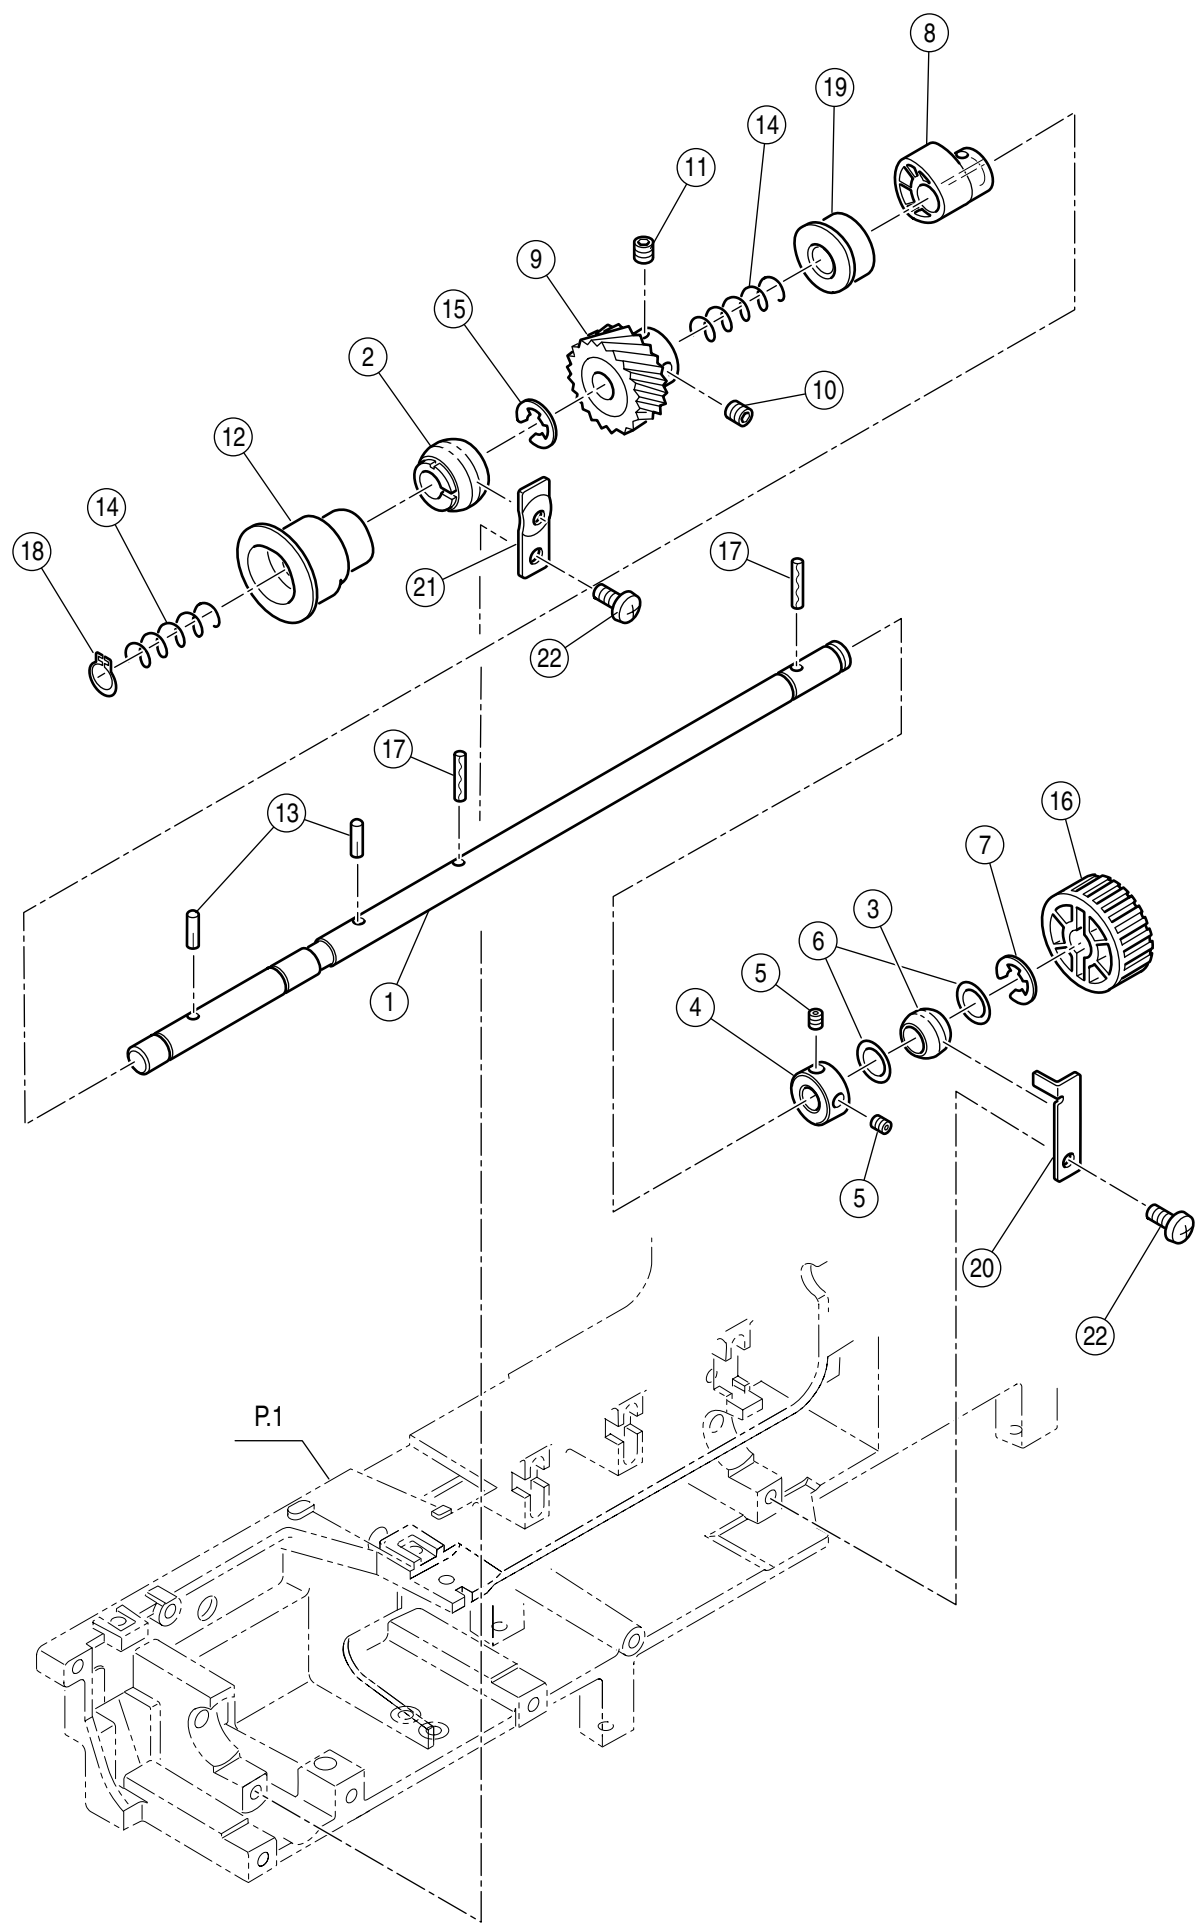

Ref.	No.	Part No.	Part Name
#		HP33063	Lower Shaft Assy. (Incl. 1-19)
1		HP33064	Lower Shaft
2		HP32854	Lower Shaft Ball Bushing
3		HP30177	Ball Bush
4		HP30178	Collar
5		HP12544	Set Screw
6		HP60254	Polyslider
7		HP60204	Snap Ring
8		HP32855	Feed Cam
9		HP30182	Lower Shaft Gear
10		HP30805	Set Screw
11		HP60466	Set Screw
12		HP32857	Feed Rocking Cam
13		HP32994	Pin
14		HP33066	Spring
15		HP60204	Snap Ring
16		HP32860	Lower Shaft Timing Pulley
17		HP32861	Spring Pin
18		HP33082	Snap Ring
19		HP33065	Feed Rocking Cam (Right)
20		HP32408	Ball Bushing Holder
21		HP32862	Ball Bushing Holder (Left)
22		HP31293	Set Screw