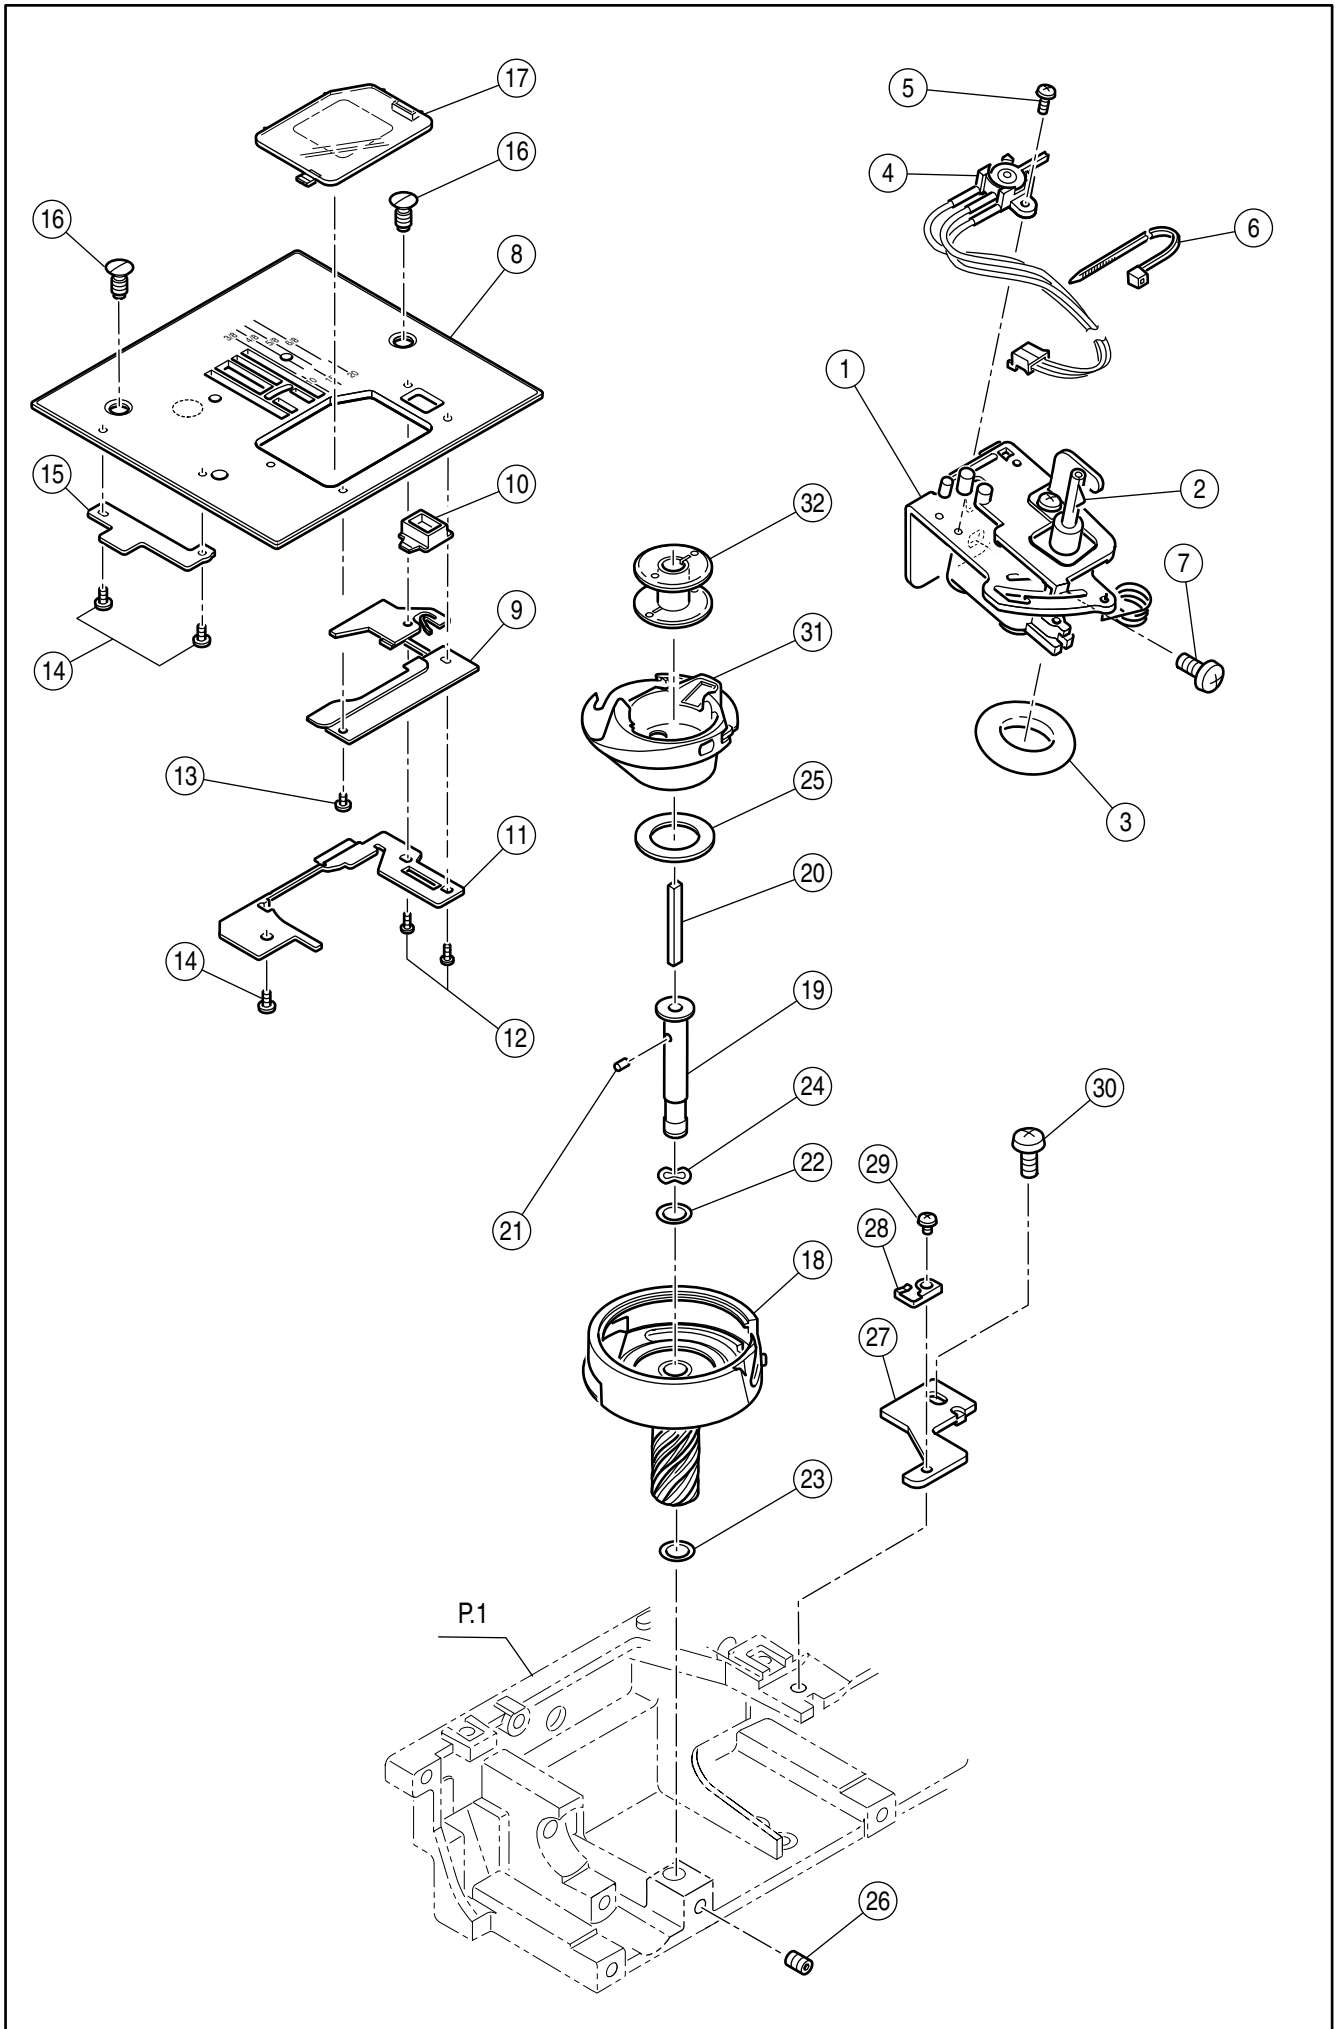

Ref.	No.	Part No.	Part Name
	1	HP33048	Bobbin Winder Assy. (Incl. 2-6)
	2	HP07414-T	Bobbin Winder Shaft Spring
	3	HP01352	Rubber Ring
	4	HP32842	Bobbin Winder Switch Assy.
	5	HP31866	Set Screw
	6	HP11380	Cord Band
	7	HP31293	Set Screw
	#	HP32843	Needle Plate Assy. (Incl. 8-15)
	8	HP32844	Needle Plate
	9	HP32846	Bobbin Cover Plate Holder
	10	HP31734	Slide Lever
	11	HP32847	Slide Lever Holding Plate
	12	HP31843	Set Screw
	13	HP30200	Set Screw
	14	HP32534	Set Screw
	15	HP32888	Needle Plate Hook
	16	HP32743	Set Screw
	17	HP32845	Bobbin Cover Plate
	#	HP32744	Hook Race Unit (Incl. 18-24)
	18	HP30113-1	Hook Race Assy.
	19	HP32848	Hook Race Shaft
	20	HP30135	Oil Wick (1)
	21	HP30136	Oil Wick (2)
	22	HP10995	Polyslider
	23	HP10995-3	Polyslider
	24	HP32454	Wave Washer
	25	HP30118	Magnet
	26	HP90932	Set Screw
	#	HP32849	Bobbin Holder Stopper Assy. (Incl.27-29)
	27	HP32850	Bobbin Holder Stopper Bracket
	28	HP32851	Bobbin Holder Stopper Spring
	29	HP32227	Set Screw
	30	HP02812	Set Screw
	31	HP30457	Bobbin Holder Assy.
	32	HP30222	Bobbin