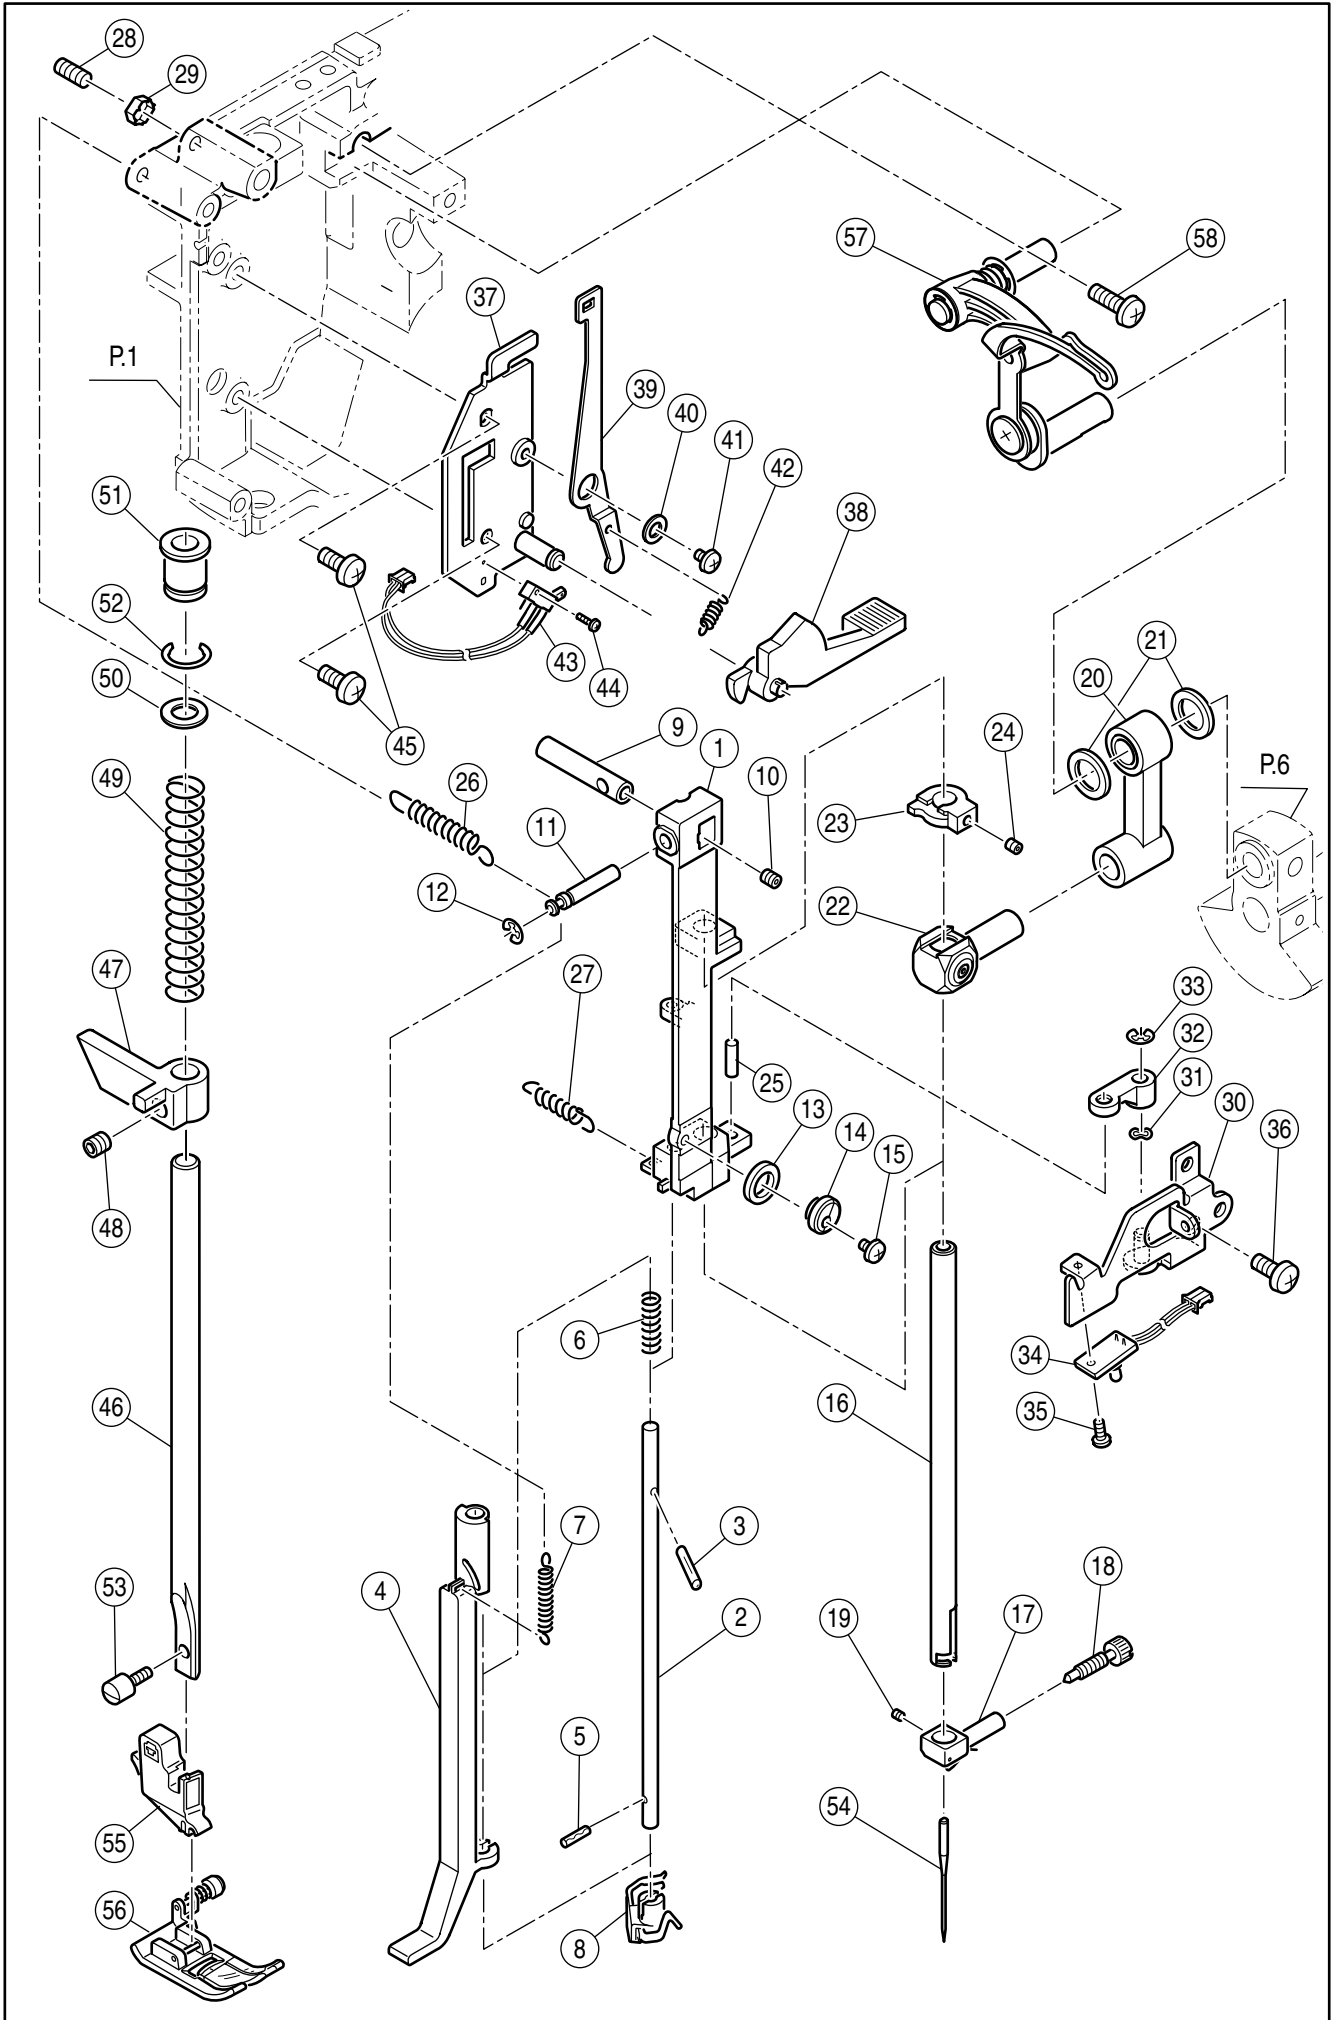

Ref.	No.	Part No.	Part Name
	#	HP32789	Needle Bar Guide Assy. (Incl. 1-24)
	1	HP32790	Needle Bar Guide
	2	HP32791	Threader Bar
	3	HP32995	Pin
	4	HP32792	Threader Holder
	5	HP30261-1	Spring Pin
	6	HP13074	Threader Bar Spring
	7	HP32799	Threader Holder Spring
	8	HP32557	Threader Hook Assy.
	9	HP32793	Needle Bar Guide Fulcrum Shaft (A)
	10	HP30388	Set Screw
	11	HP32794	Needle Bar Guide Fulcrum Shaft (B)
	12	HP07221	Snap Ring
	13	HP32795	Z Cam Follower
	14	HP32796	Needle Position Adjusting Collar
	15	HP11167	Set Screw
	#	HP32798	Needle Bar Assy.(Incl. 16-18)
	16	HP32797	Needle Bar
	17	HP32098-2	Needle Clamp Assy.
	18	HP32100	Needle Clamp Screw
	19	HP32430	Set Screw
	20	HP32932	Needle Bar Clank Rod Assy.
	21	HP32997	Washer
	22	HP90800	Needle Bar Clamp Assy.
	23	HP32741	Threader Bar Stopper
	24	HP02894	Set Screw
	25	HP32964	Z Link Shaft
	26	HP32800	Spring for Needle Bar Guide Assy.
	27	HP32801	Z Guide Spring
	28	HP32742	Set Screw
	29	HP91648	Adjustable Lock Nut
	#	HP32802	Z Link Bracket Unit (Incl.30—35)
	30	HP32803	Z Link Bracket Assy.
	31	HP31838	Wave Washer
	32	HP32804	Z Link
	33	HP07221	Snap Ring
	34	HP32959	LED Board Assy.
	35	HP31669	Set Screw
	36	HP31293	Set Screw
	#	HP32805	Presser Foot Lifter Bracket Unit (Incl.37-44)
	37	HP32806	Presser Foot Lifter Bracket Assy.
	38	HP32807	Presser Foot Lifter
	39	HP32808	Tension Release Connecting Plate
	40	HP12453	Washer
	41	HP11697	Set Screw
	42	HP32998	Spring
	43	HP32953	Presser Foot Switch Assy.
	44	HP32962	Set Screw
	45	HP31293	Set Screw
	#	HP32809	Presser Bar Assy. (Incl. 46-48)
	46	HP32810	Presser Bar
	47	HP32811	Presser Bar Guide Bracket
	48	HP30805	Set Screw
	49	HP33036	Presser Bar Spring
	50	HP07781	Washer
	51	HP32813	Presser Bar Bush
	52	HP32965	Snap Ring
	53	HP13064	Presser Foot Thumb Screw
	54	HP33108	Needle
	55	HP32968	Presser Foot Holder
	56	HP32969	Zigzag Foot
	57	HP32814	Thread Take-Up Lever Assy.
	58	HP12785	Set Screw