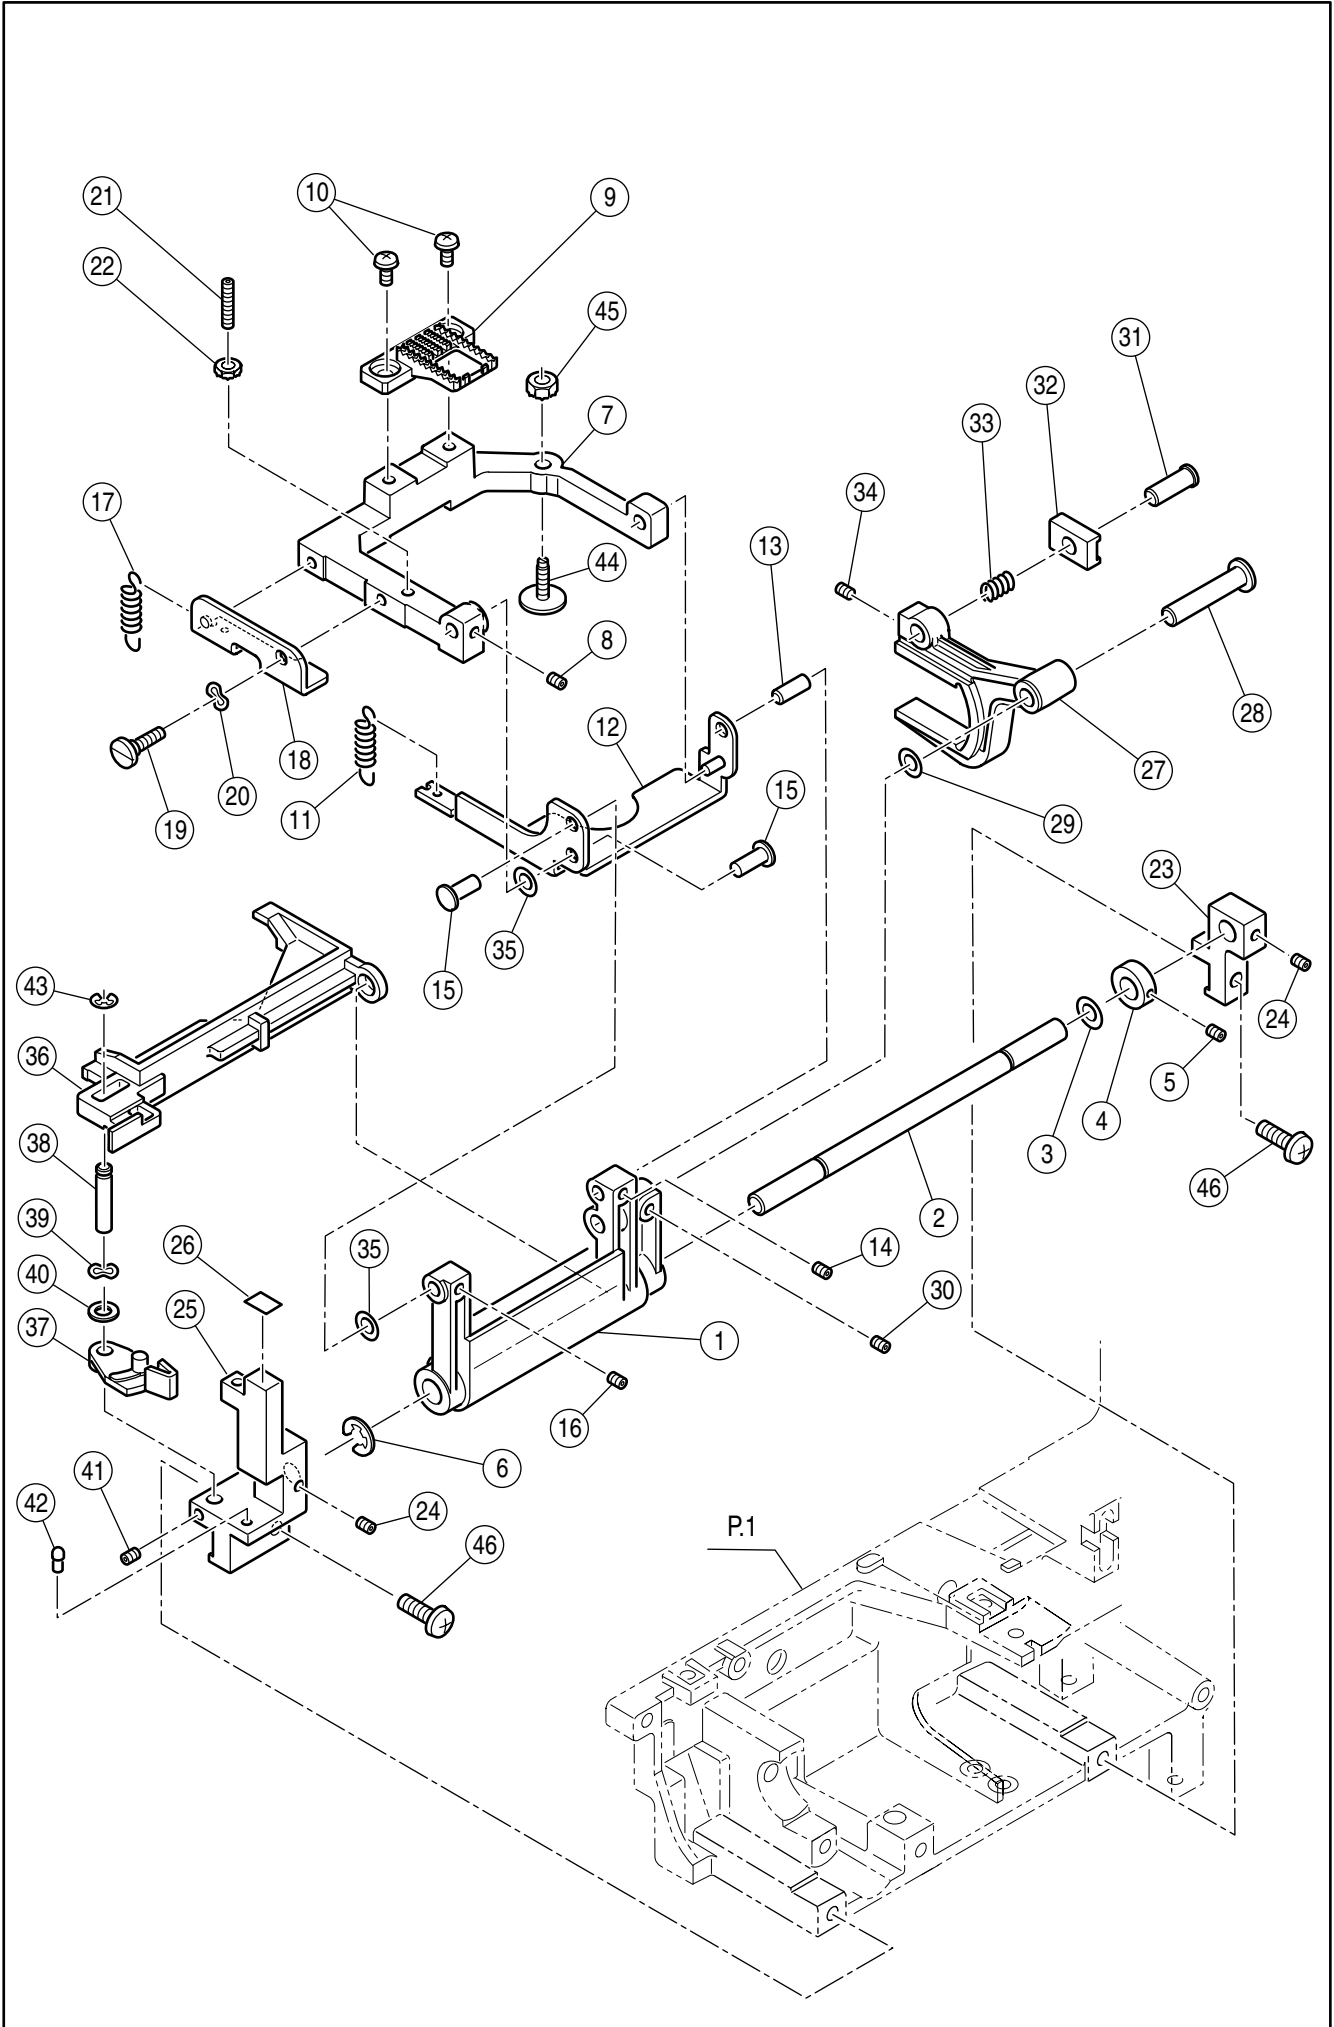

Ref.	No.	Part No.	Part Name
	#	HP33134	Feed Shaft Assy. (Incl. 1-45)
	1	HP32864	Feed Shaft Guide
	2	HP32865	Feed Shaft
	3	HP10995-2	Polyslider
	4	HP33168	Collar
	5	HP30842	Set Screw
	6	HP07492	Snap Ring
	7	HP32866-2	Feed Base
	8	HP30842	Set Screw
	9	HP32868	Feed Dog
	10	HP02868	Set Screw
	11	HP32869	Feed Correction Cam Follower Spring
	12	HP32870	Feed Correction Cam Follower Assy.
	13	HP32871	Feed Correction Cam Follower Fulcrum Pin (R)
	14	HP30842	Set Screw
	15	HP32872	Feed Correction Cam Follower Fulcrum Pin (L)
	16	HP30842	Set Screw
	17	HP32873	Feed Rocking Cam Follower Spring
	18	HP32874	Feed Rocking Cam Follower
	19	HP32875	Cam Follower Hinge Screw
	20	HP12487	Wave Washer
	21	HP32876	Set Screw
	22	HP31028	Adjustable Lock Nut
	23	HP32877	Feed Shaft Follower (R)
	24	HP30842	Set Screw
	25	HP32878-2	Feed Shaft Follower (L)
	26	HP32879	Rubber Seat
	27	HP32880	Forked Cam Follower
	28	HP30170	Forked Cam Follower Pin
	29	HP33127	Polyslider
	30	HP30842	Set Screw
	31	HP32881	Slide Block Shaft
	32	HP32882	Feed Slide Block
	33	HP32883	Feed Slide Block Spring
	34	HP30842	Set Screw
	35	HP30591	Polyslider
	36	HP33061	Drop Feed Arm
	37	HP33062	Drop Feed Lever
	38	HP32885	Drop Feed Fulcrum Shaft
	39	HP12487	Wave Washer
	40	HP03438	Washer
	41	HP30842	Set Screw
	42	HP32886	Position Set Up Pin
	43	HP07221	Snap Ring
	44	HP33060	Feed Rocking Cam Follower (R)
	45	HP91648	Adjustable Lock Nut
	46	HP12785	Set Screw