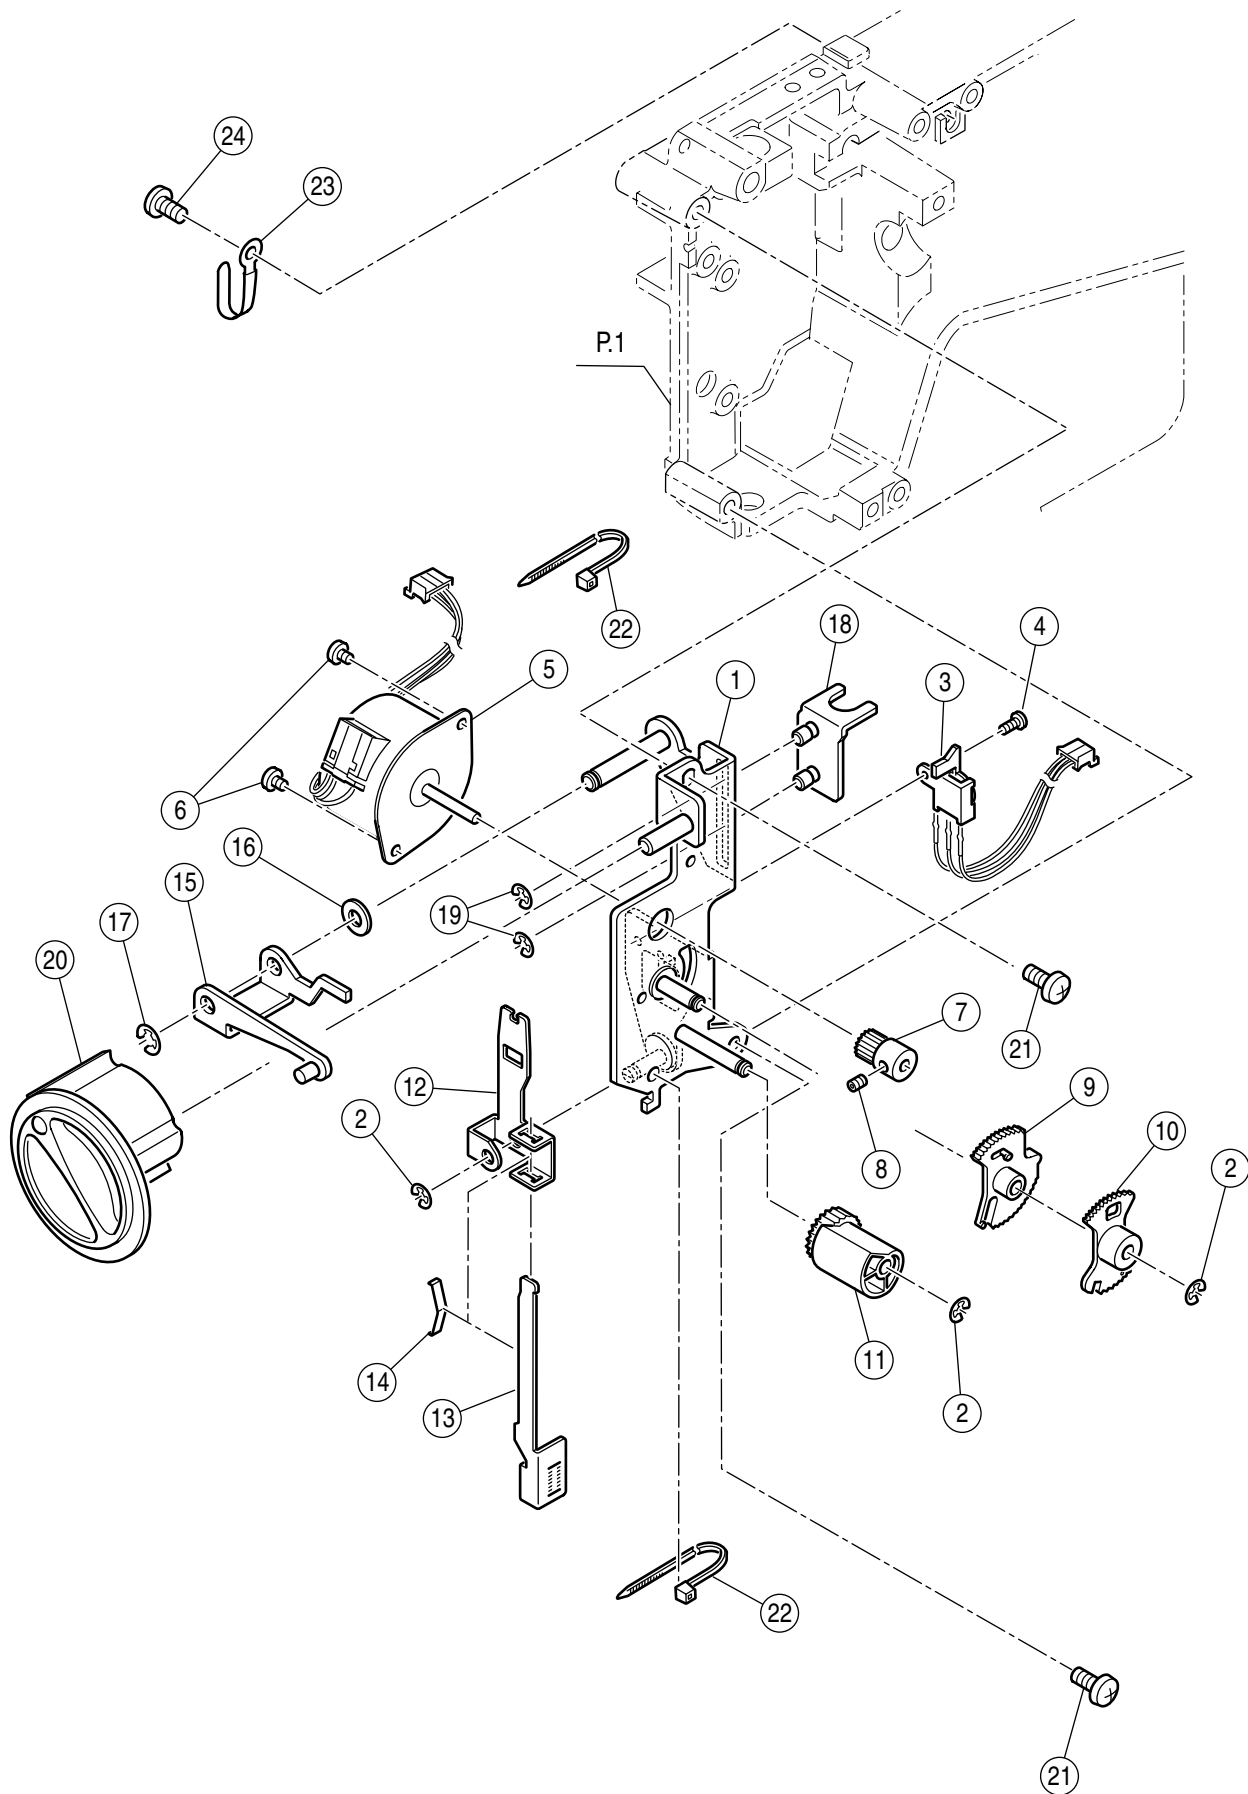

Ref.		
No.	Part No.	Part Name
#	HP33057	Z Pulse Motor Assy. (Incl. 1-20)
1	HP33058	Z Pulse Motor Bracket Assy.
2	HP07221	Snap Ring
3	HP32910	BH Switch Assy.
4	HP31669	Set Screw
5	HP32958	Z Pulse Motor
6	HP30695	Set Screw
7	HP32911	Z Pulse Motor Gear
8	HP30842	Set Screw
9	HP32912	Center Gear (A)
10	HP32913	Center Gear (B)
11	HP32915	Z Cam
12	HP32916	BH Plate
13	HP32917	BH Lever
14	HP32918	BH Lever Spring
15	HP32907	Pressure Regulator Cam Follower Assy.
16	HP06277-1	Washer
17	HP04993	Snap Ring
18	HP32908	Pressure Regulator Plate Assy.
19	HP07221	Snap Ring
20	HP32909	Pressure Regulator Dial
21	HP31293	Set Screw
22	HP11380	Cord Band
23	HP32955	Coating Grip
24	HP31293	Set Screw