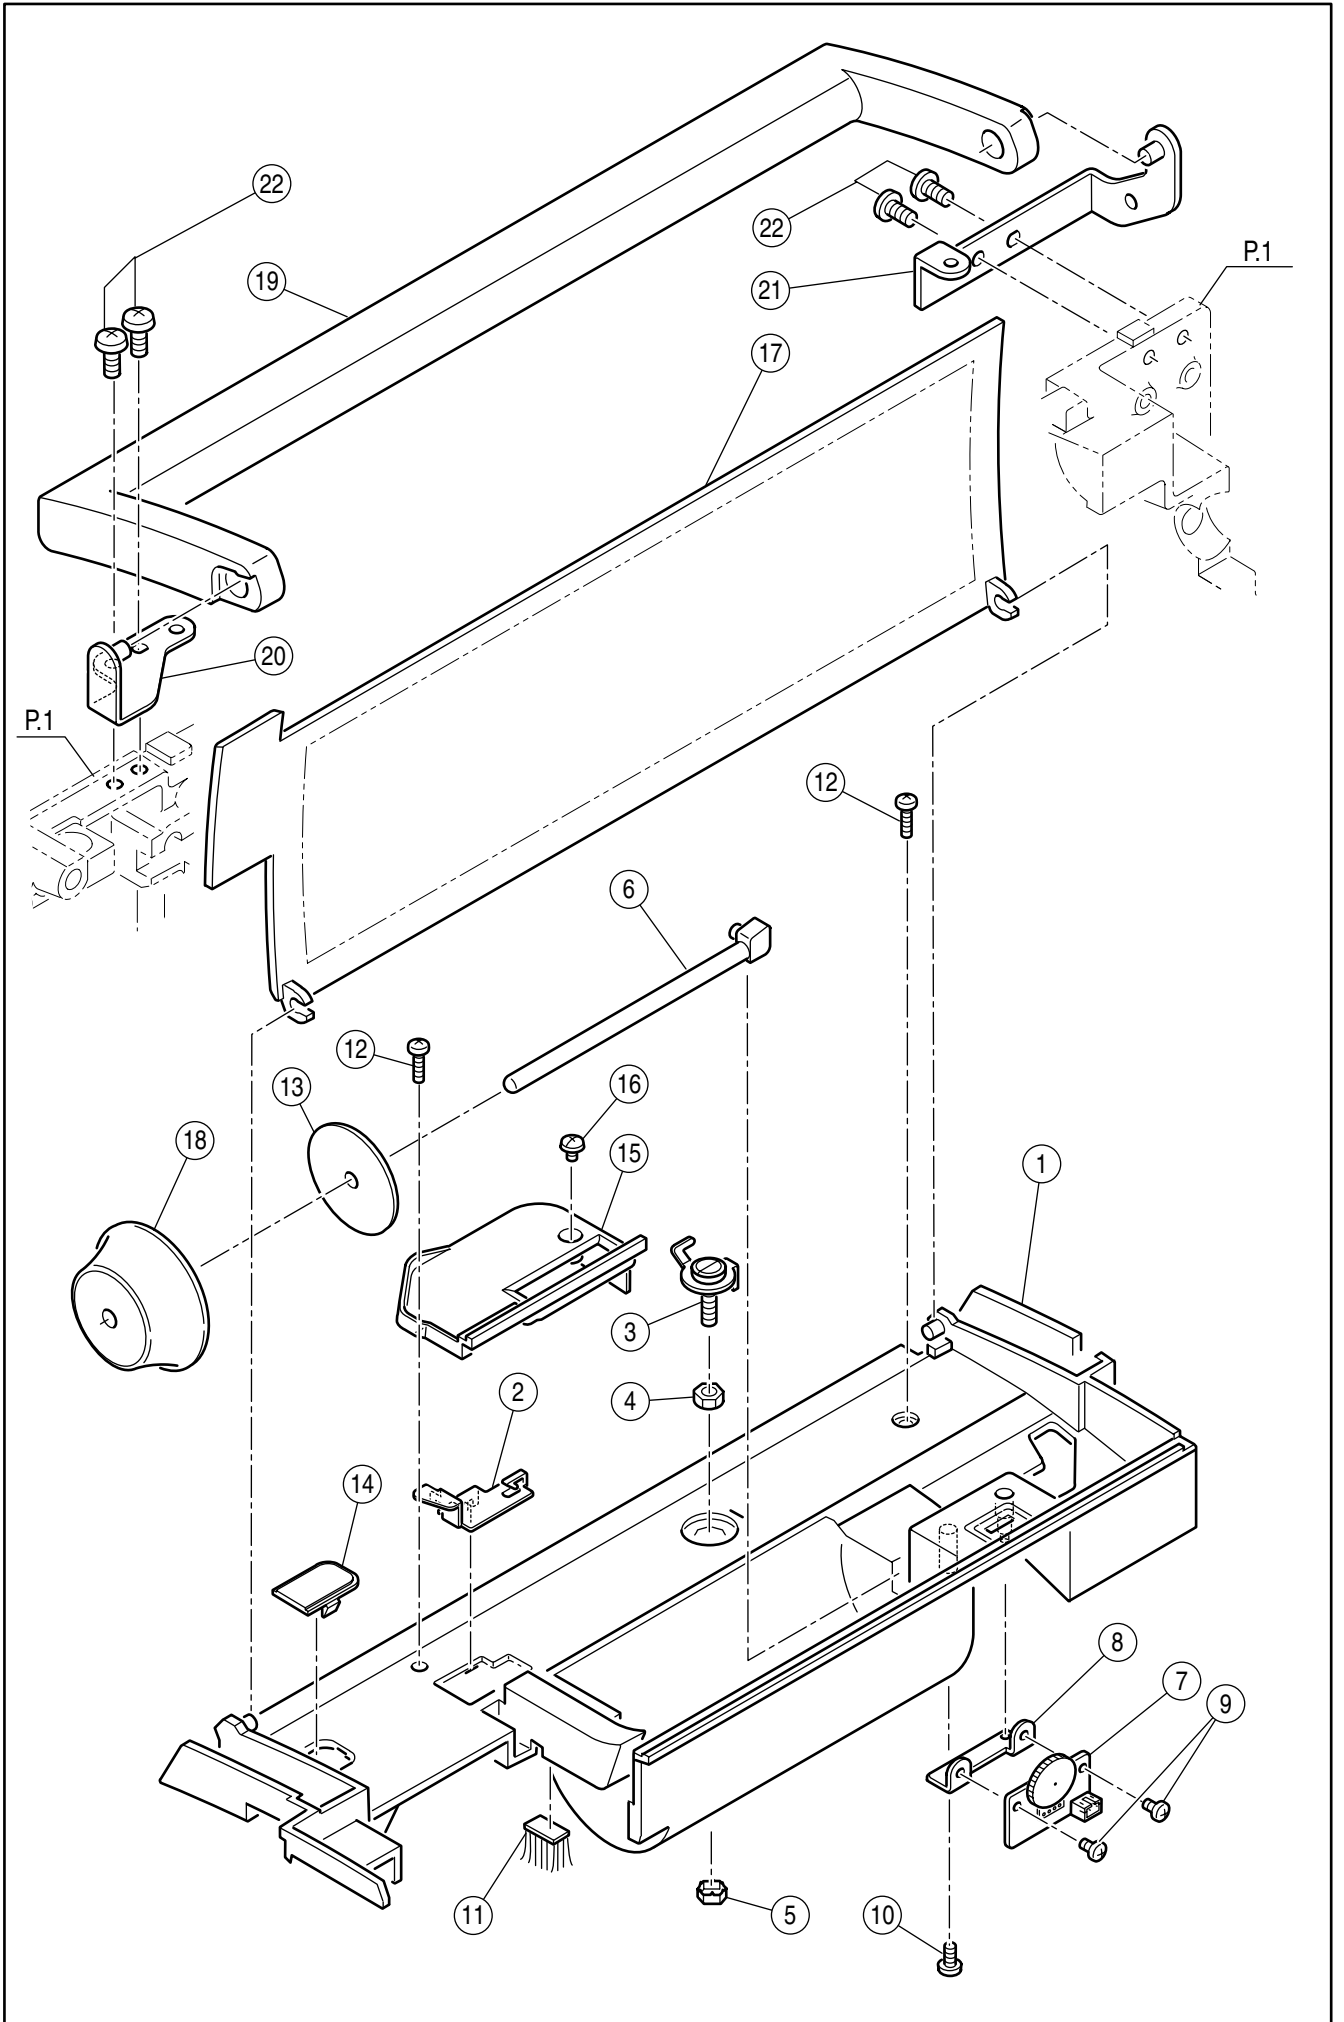

SPARE PARTS LIST

9910

SINGER®

Ref.	No.	Part No.	Part Name
	1	HP32730	Head
	#	HP33009	Base Assy. (2-9)
		HP33009-2	Base Assy. (2-9)(USA)
	2	HP33010	Base
	3	HP33011	Base Cover
	4	HP61041	Set Screw
	5	HP32755	Rubber Foot (A)
	6	HP32756	Rubber Foot (B)
	7	HP32757	Rubber Foot Adjusting Screw
	8	HP91648	Adjustable Lock Nut
	9	HP33089	Terminal Box Assy.
		HP33083	Terminal Box Assy.(USA)
	10	HP31293	Set Screw
	#	HP33015-B	Face Plate Assy (Incl.11-15)
	11	HP33016	Face Plate
	12	HP33017-B	Face Plate Panel
	13	HP31966	Thread Cutter Base
	14	HP31967	Thread Cutter
	15	HP31244	Set Screw
	16	HP31831	Set Screw

Ref.	No.	Part No.	Part Name
#	HP33040-2		Thread Tension Unit (Incl.1-27)
#	HP33041		Thread Tension Assy. (Incl. 1-15)
1	HP33042		Thread Tension Base
2	HP30261-1		Spring Pin
3	HP30928		Thread Tension Disc
4	HP32775		Thread Tension Releasing Plate
5	HP30154		Tension Collar
6	HP33160		Thread Tension Spring
7	HP33043		Thread Tension Plate
8	HP32777		Tension Regulating Screw
9	HP32778-2		Thread Tension Dial Spring
10	HP33044		Thread Tension Dial
11	HP32780		Thread Tension Dial Shaft
12	HP32787		Pre-Tension Plate
13	HP32944		Polyslider
14	HP32788		Pre-Tension Spring
15	HP60018		Snap Ring
16	HP33020		Thread Guide Cover
17	HP32999		Brush
18	HP30271-B		Set Screw
19	HP32781		Thread Guide
20	HP32782		Thread Check Spring
21	HP32783		Check Spring Adjust Plate
22	HP31244		Set Screw
23	HP32784		Take Up Lever Guide Bracket
24	HP33163		Brush
25	HP33021		Take Up Lever Cover
26	HP31244		Set Screw
27	HP12786		Set Screw
28	HP31293		Set Screw
29	HP02904		Set Screw