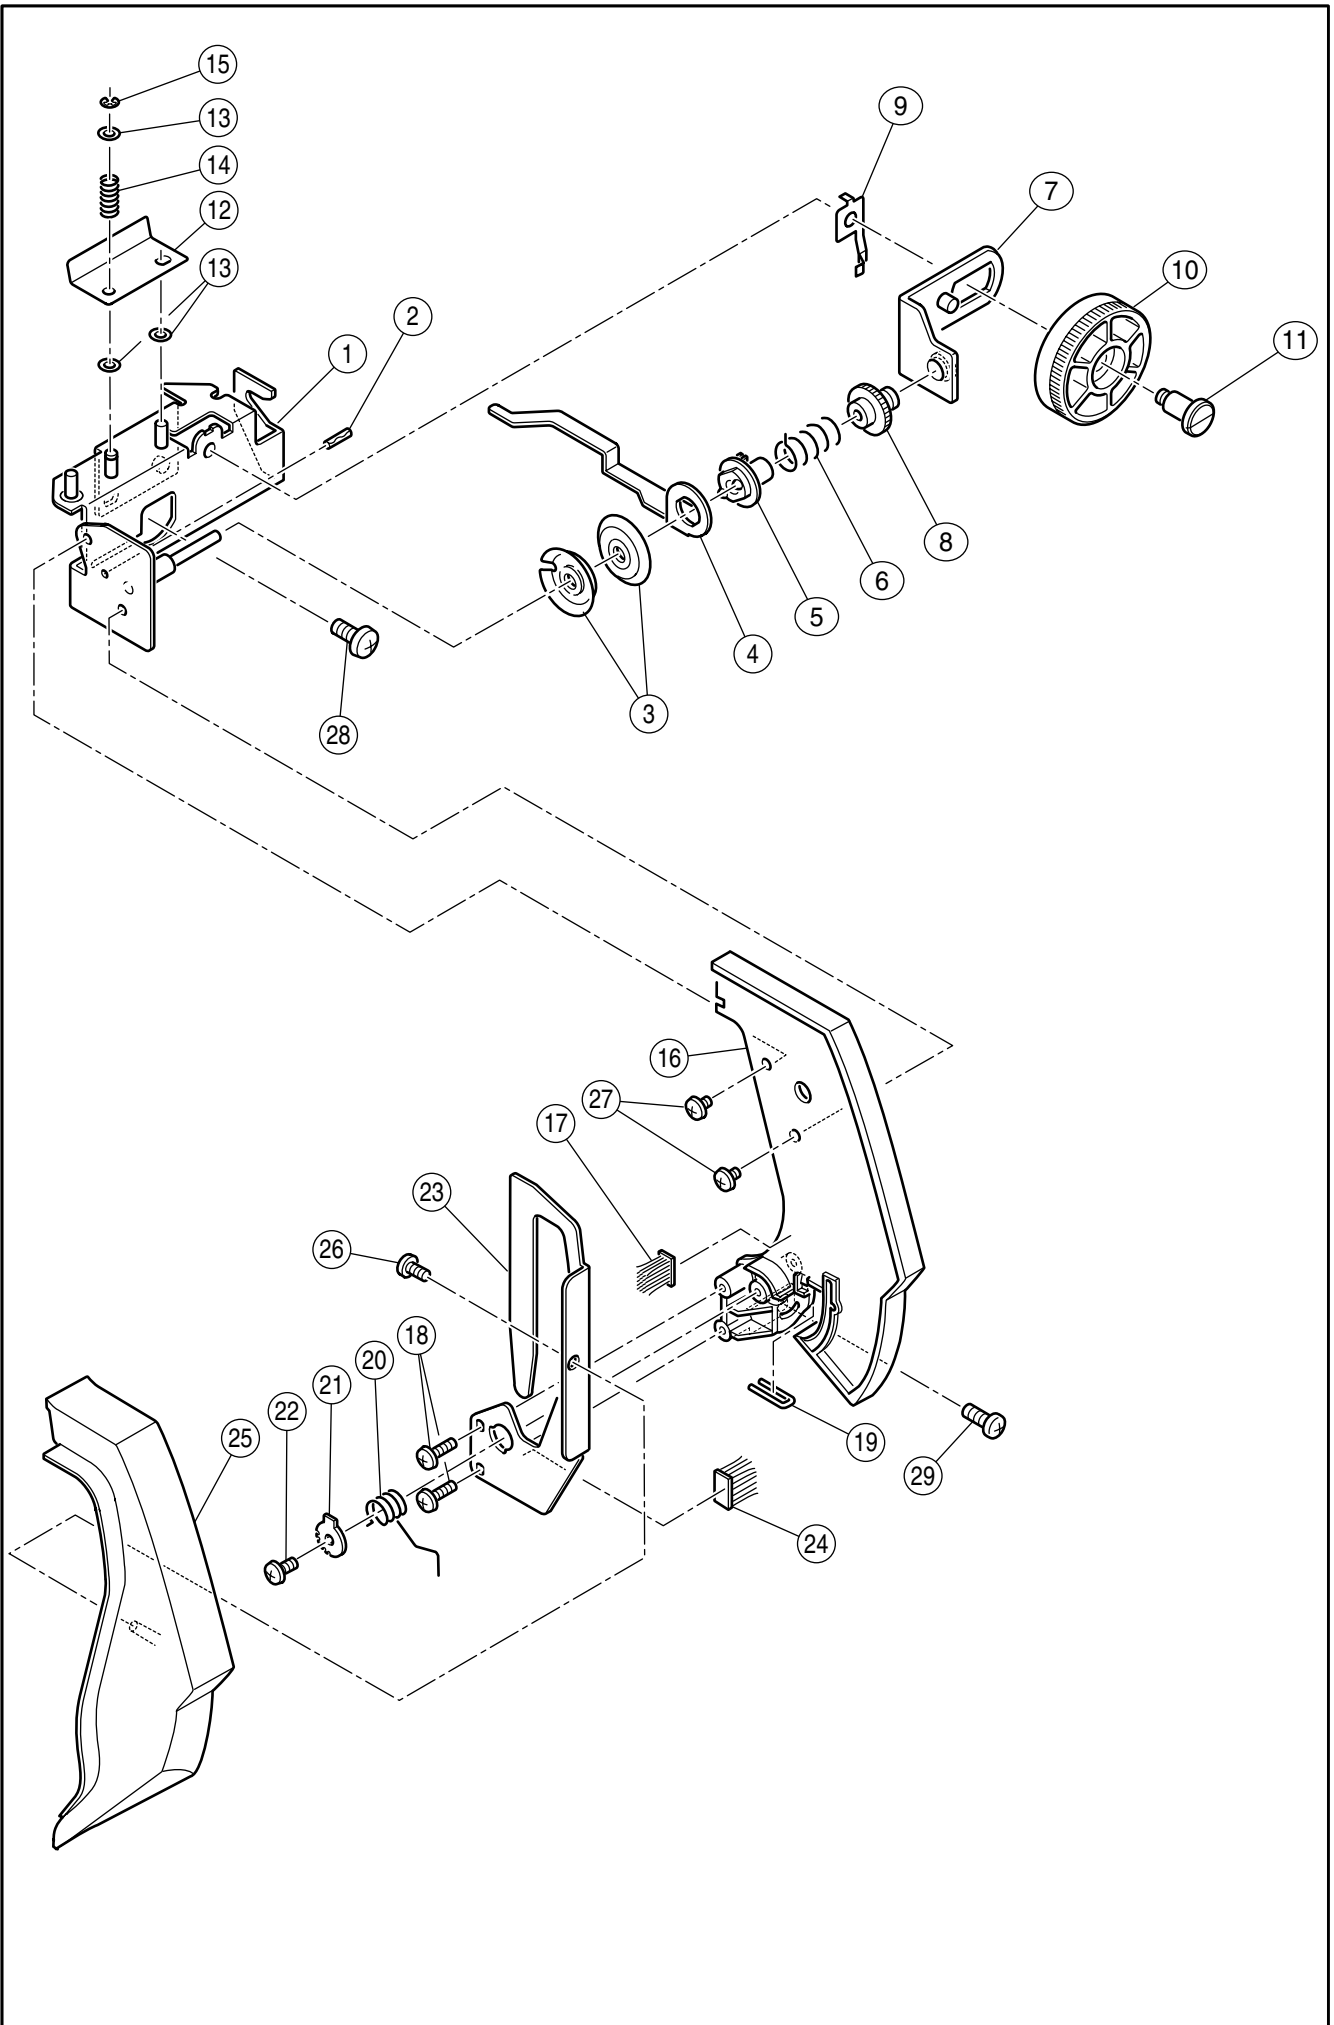

SPARE PARTS LIST

9910

SINGER®

Ref.	No.	Part No.	Part Name
	1	HP32730	Head
	#	HP33009	Base Assy. (2-9)
		HP33009-2	Base Assy. (2-9)(USA)
	2	HP33010	Base
	3	HP33011	Base Cover
	4	HP61041	Set Screw
	5	HP32755	Rubber Foot (A)
	6	HP32756	Rubber Foot (B)
	7	HP32757	Rubber Foot Adjusting Screw
	8	HP91648	Adjustable Lock Nut
	9	HP33089	Terminal Box Assy.
		HP33083	Terminal Box Assy.(USA)
	10	HP31293	Set Screw
	#	HP33015-B	Face Plate Assy (Incl.11-15)
	11	HP33016	Face Plate
	12	HP33017-B	Face Plate Panel
	13	HP31966	Thread Cutter Base
	14	HP31967	Thread Cutter
	15	HP31244	Set Screw
	16	HP31831	Set Screw

Ref.	No.	Part No.	Part Name
#	HP33040-2		Thread Tension Unit (Incl.1-27)
#	HP33041		Thread Tension Assy. (Incl. 1-15)
1	HP33042		Thread Tension Base
2	HP30261-1		Spring Pin
3	HP30928		Thread Tension Disc
4	HP32775		Thread Tension Releasing Plate
5	HP30154		Tension Collar
6	HP33160		Thread Tension Spring
7	HP33043		Thread Tension Plate
8	HP32777		Tension Regulating Screw
9	HP32778-2		Thread Tension Dial Spring
10	HP33044		Thread Tension Dial
11	HP32780		Thread Tension Dial Shaft
12	HP32787		Pre-Tension Plate
13	HP32944		Polyslider
14	HP32788		Pre-Tension Spring
15	HP60018		Snap Ring
16	HP33020		Thread Guide Cover
17	HP32999		Brush
18	HP30271-B		Set Screw
19	HP32781		Thread Guide
20	HP32782		Thread Check Spring
21	HP32783		Check Spring Adjust Plate
22	HP31244		Set Screw
23	HP32784		Take Up Lever Guide Bracket
24	HP33163		Brush
25	HP33021		Take Up Lever Cover
26	HP31244		Set Screw
27	HP12786		Set Screw
28	HP31293		Set Screw
29	HP02904		Set Screw