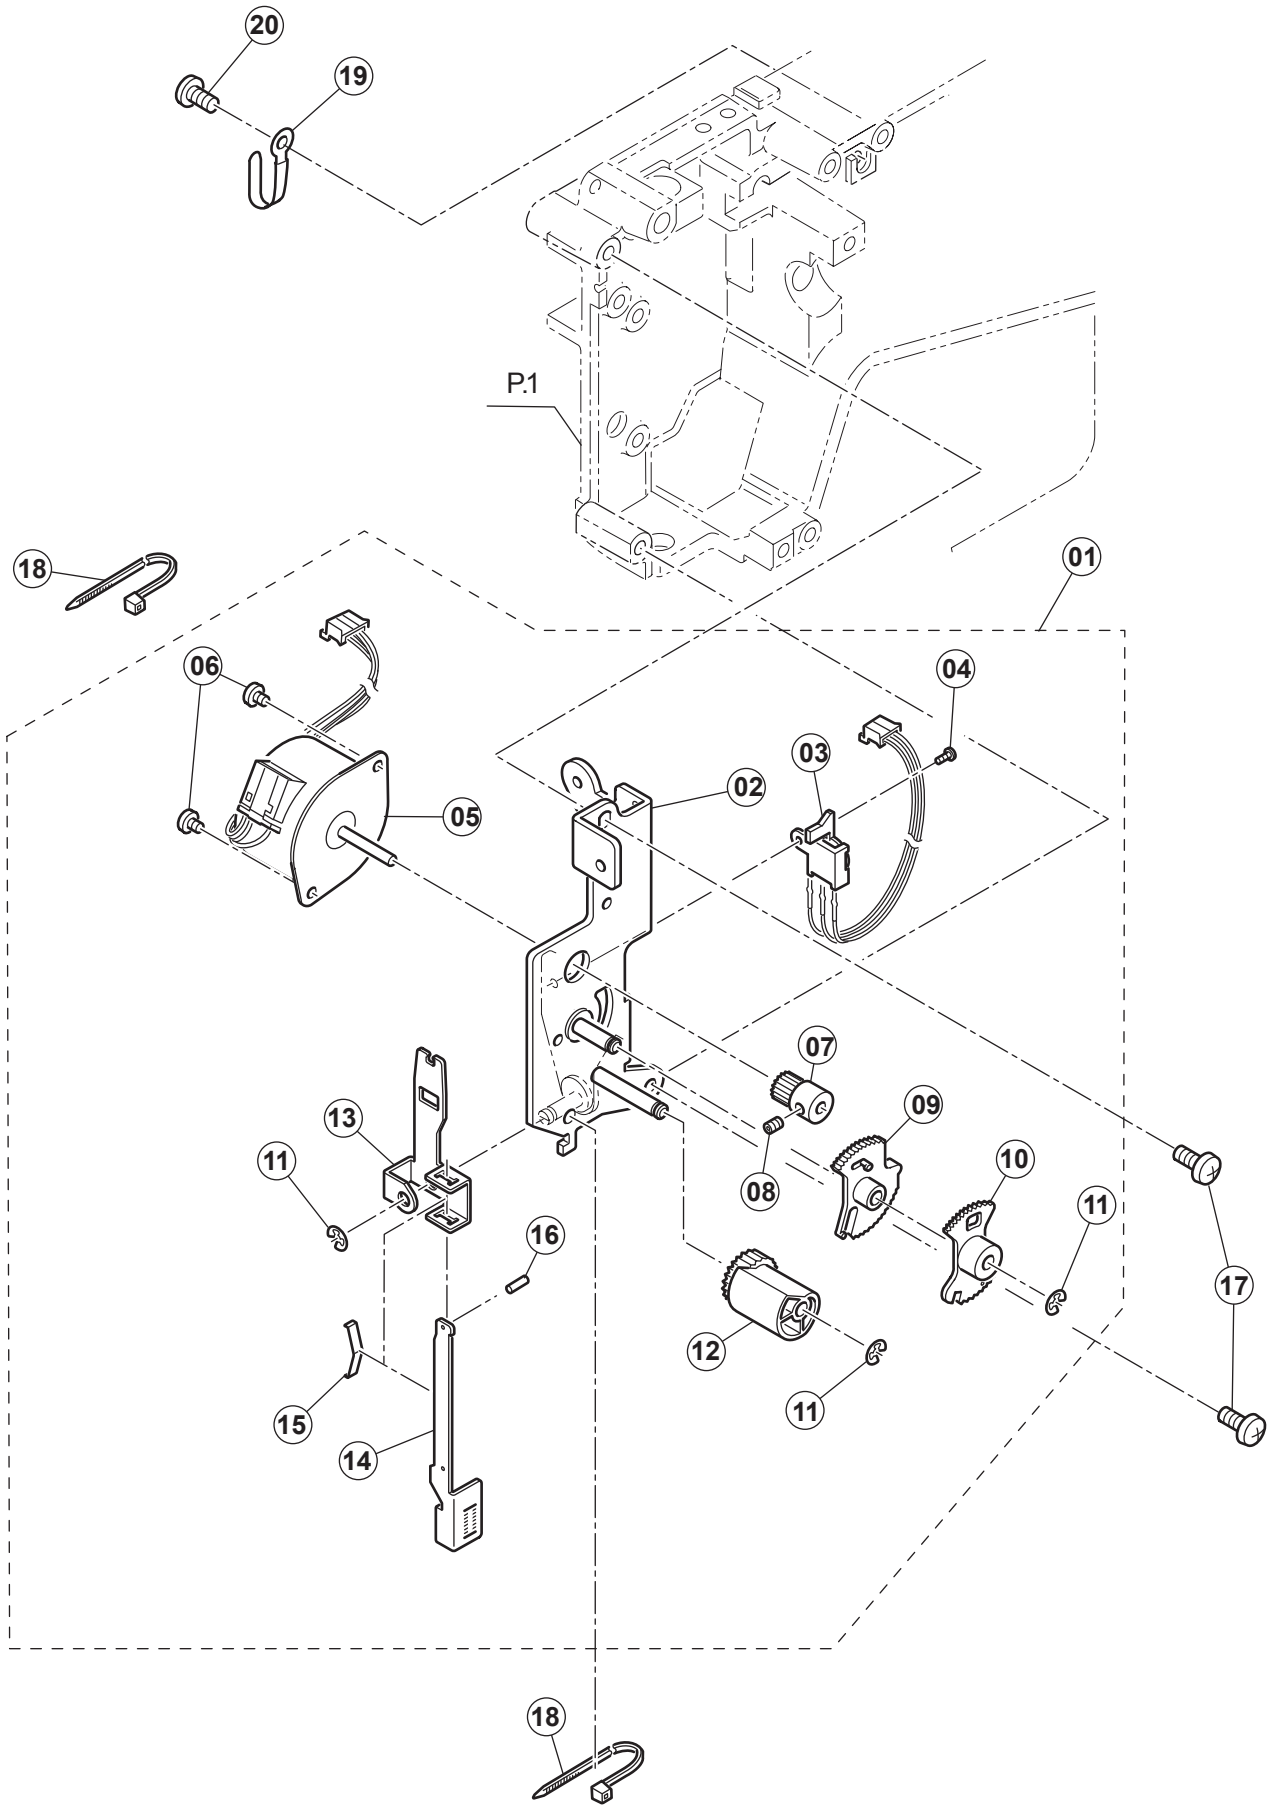

K

Pos	Part Number	Description
1	416398201	Z Pulse Motor Assy. (Incl.02-16)

K

Not available in Stock

2	270 HP32906	Z Pulse Motor Bracket Assy.
3	270 HP32910	BH Switch Assy.
4	416710101	Binding Head Screw M2.5*4
5	270 HP32958	Z Pulse Motor
6	270 HP30695	Binding Head Screw M3*3
7	270 HP32911	Z Pulse Motor Gear
8	270 HP30842	Set Screw with Flat Point M3*4
9	270 HP32912	Center Gear (A)
10	270 HP32913	Center Gear (B)
11	270 HP07221	Snap Ring
12	270 HP32915	Z Cam
13	270 HP32916	BH Plate
14	270 HP32917	BH Lever
15	270 HP32918	BH Lever Spring
16	270 HP33213	Spring pin
17	270 HP31293	ST Binding Screw M4*8
18	68001311	Cord Band
19	270 HP32955	Coating Clip
20	270 HP31293	ST Binding Screw M4*8