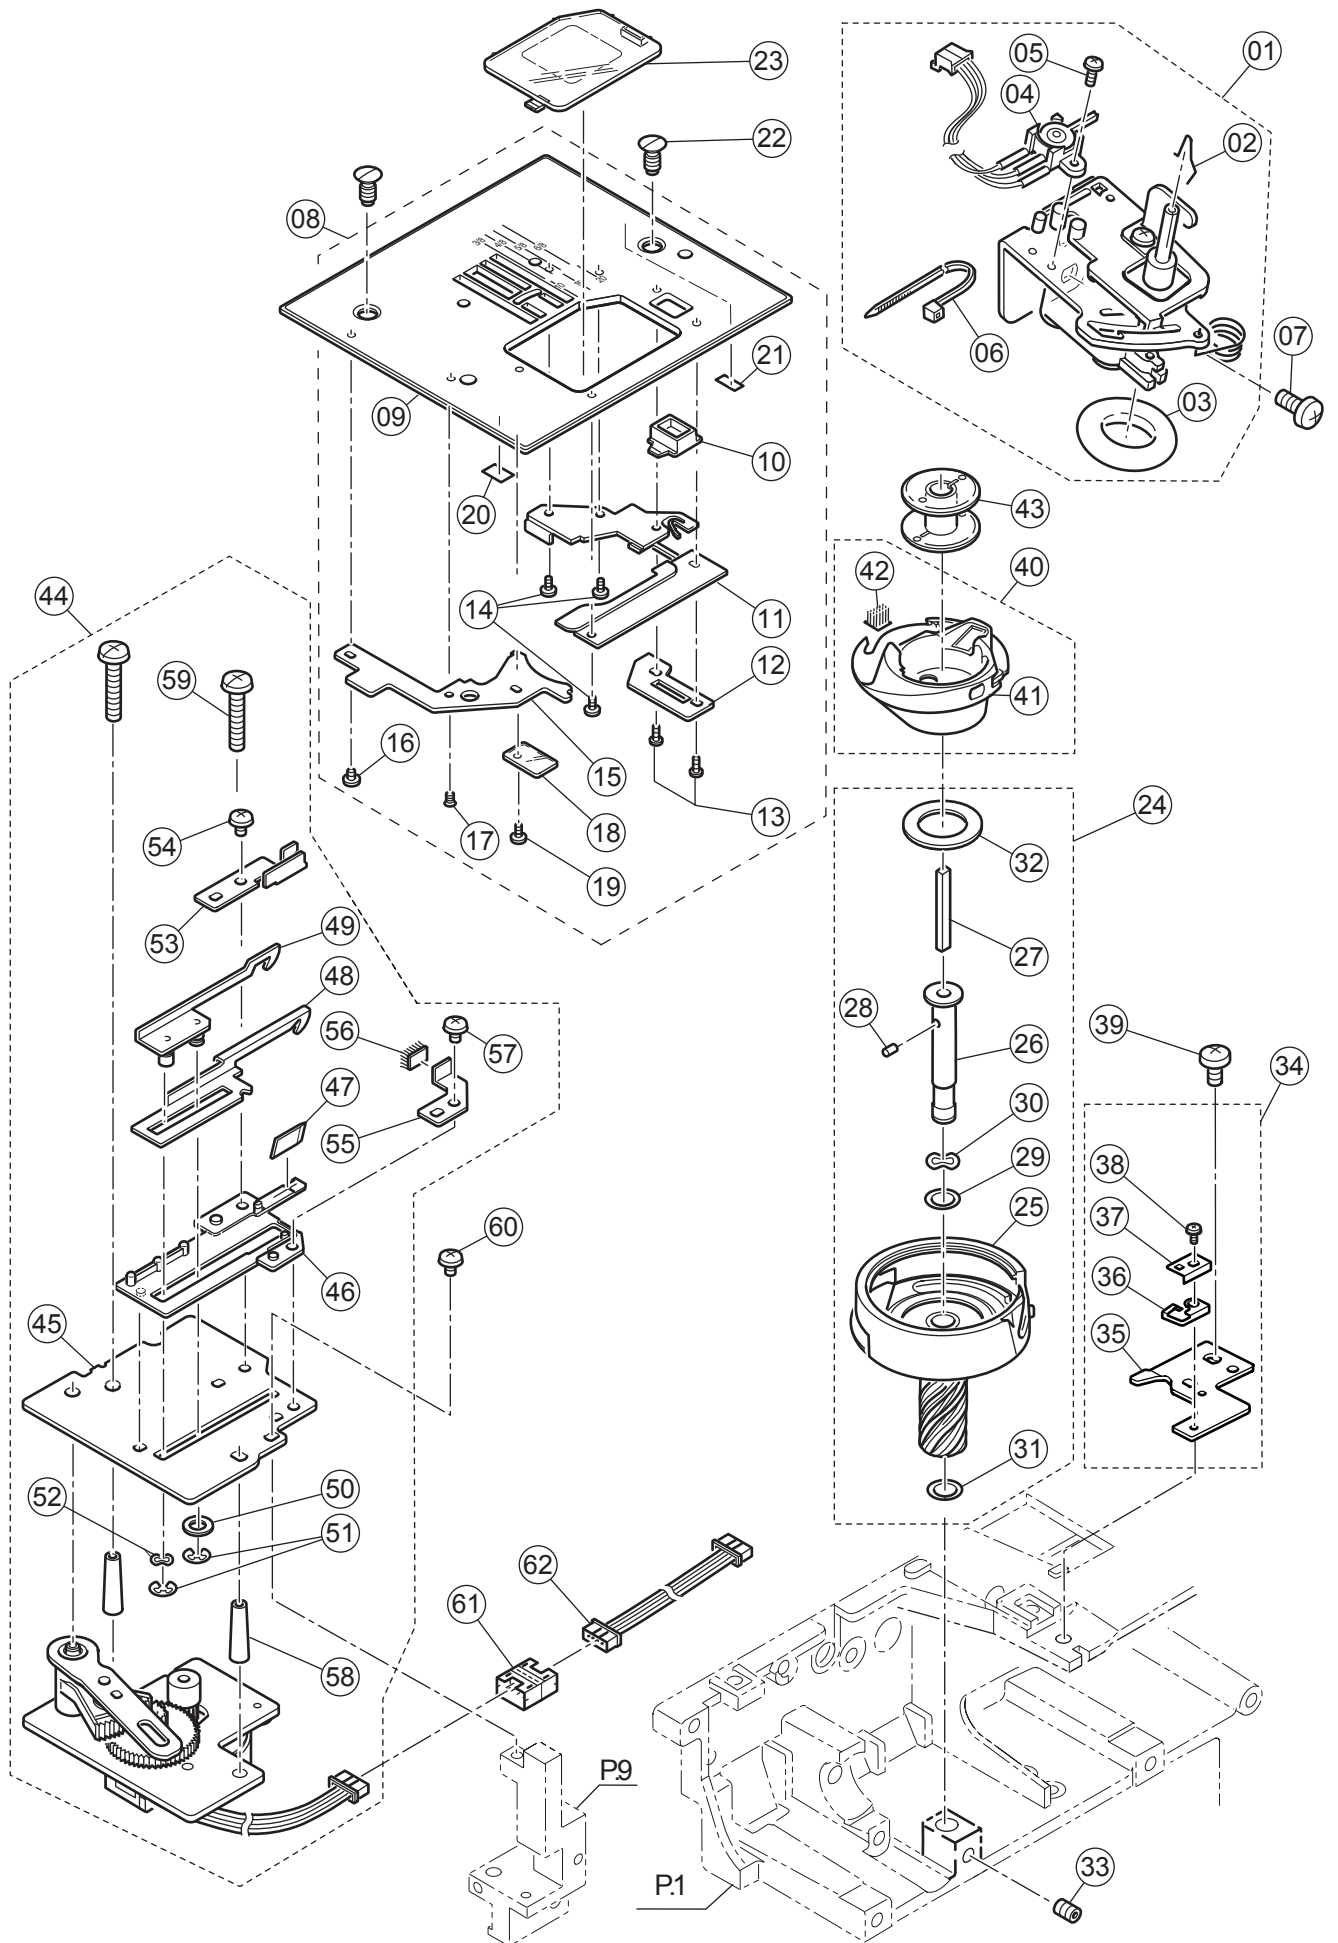

G

Pos	Part Number	Description
1	68002924	Bobbin Winder Assy.(Incl.02-06)
2	270 HP07414-T	Bobbin Winder Shaft Spring
3	68011273	Rubber Ring
4	68002925	Bobbin Winder Switch Assy.
8	68008955	Needle Plate Assy.(Incl.9-21)
9	68008955	Needle Plate
22	270 HP32743	(-)Countersunk Head Screw M4*8.5
23	68002926	Bobbin Cover Plate
24	68001467	Hook Race Unit (Incl.25-32)
25	270 HP30113	Hook Race Assy.
34	68001659	Bobbin Holder Stopper Assy. (Incl.35-38)
43	68001389	Bobbin
44	416789801	Thread Cutter Assy.(Incl.45-59)
45	416825901	Thread Cutter Bracket
47	412423701	Thread Cutter
48	68001386	Thread Catch A
49	416826201	Thread Catch B Assy.
61	416792301	Connector
62	416792401	Thread Cutter Harness

Not available in Stock

5	416710101	Binding Head Screw M2.5*4
6	68001311	Cord Band
7	270 HP31293	ST Binding Screw M4*8
10	270 HP31734	Slide Lever
11	HP32846	Bobbin Cover Plate Holder
12	416396501	Slide Lever Holding Plate
13	270 HP31843	Cross Recessed Head Screw M2*4
14	270 HP30200	Truss Head Screw M2*3
15	416396601	Bobbin Holder Stabilize Plate
16	270 HP32534	Binding Head Screw M2*2
17	416789701	Countersunk Head Screw M2*2.8
18	416710701	Bobbin Cover Support Plate
19	270 HP30200	Truss Head Screw M2*3
20	270 HP32879	Rubber Sheet
21	416710801	Rubber Sheet
26	270 HP32848	Hook Race Shaft
27	270 HP30135	Oil Wick (1)
28	270 HP30136	Oil Wick (2)
29	270 HP10995	Polyslider
31	270 HP10995-3	Polyslider
32	270 HP30118	Magnet
33	270 HP90932	Set Screw with Cup Point M4*6
38	270 HP30200	Truss Head Screw M2*3
39	270 HP02891	Cross Recessed Head Screw M4*6
42	416789901	Brush
46	416826001	Thread Cutter Holding Base
50	270 HP03438	Washer
51	270 HP07221	Snap Ring
52	270 HP31838	Wave Washer
53	416826301	Thread Guide
54	270 HP12786	Binding Head Screw M3*5
55	416826401	Thread Holding Bracket
56	416789901	Bursh
57	270 HP12786	Binding Head Screw M3*5
60	270 HP12786	Binding Head Screw M3*5

NOT SET UP

30	68001856	Wave Washer
35	68001660	Bobbin Holder Stopper Bracket
36	68001662	Bobbin Holder Stopper Spring
37	68001667	Bobbin Holder Stopper Spring Cover
40	HP34556-2	Bobbin Holder Unit (Incl.41-42)
41	HP31746-2	Bobbin Holder Assy.
58	68001387	Spacer
59	68001395	(+)(-)Binding Head Screw M4*22