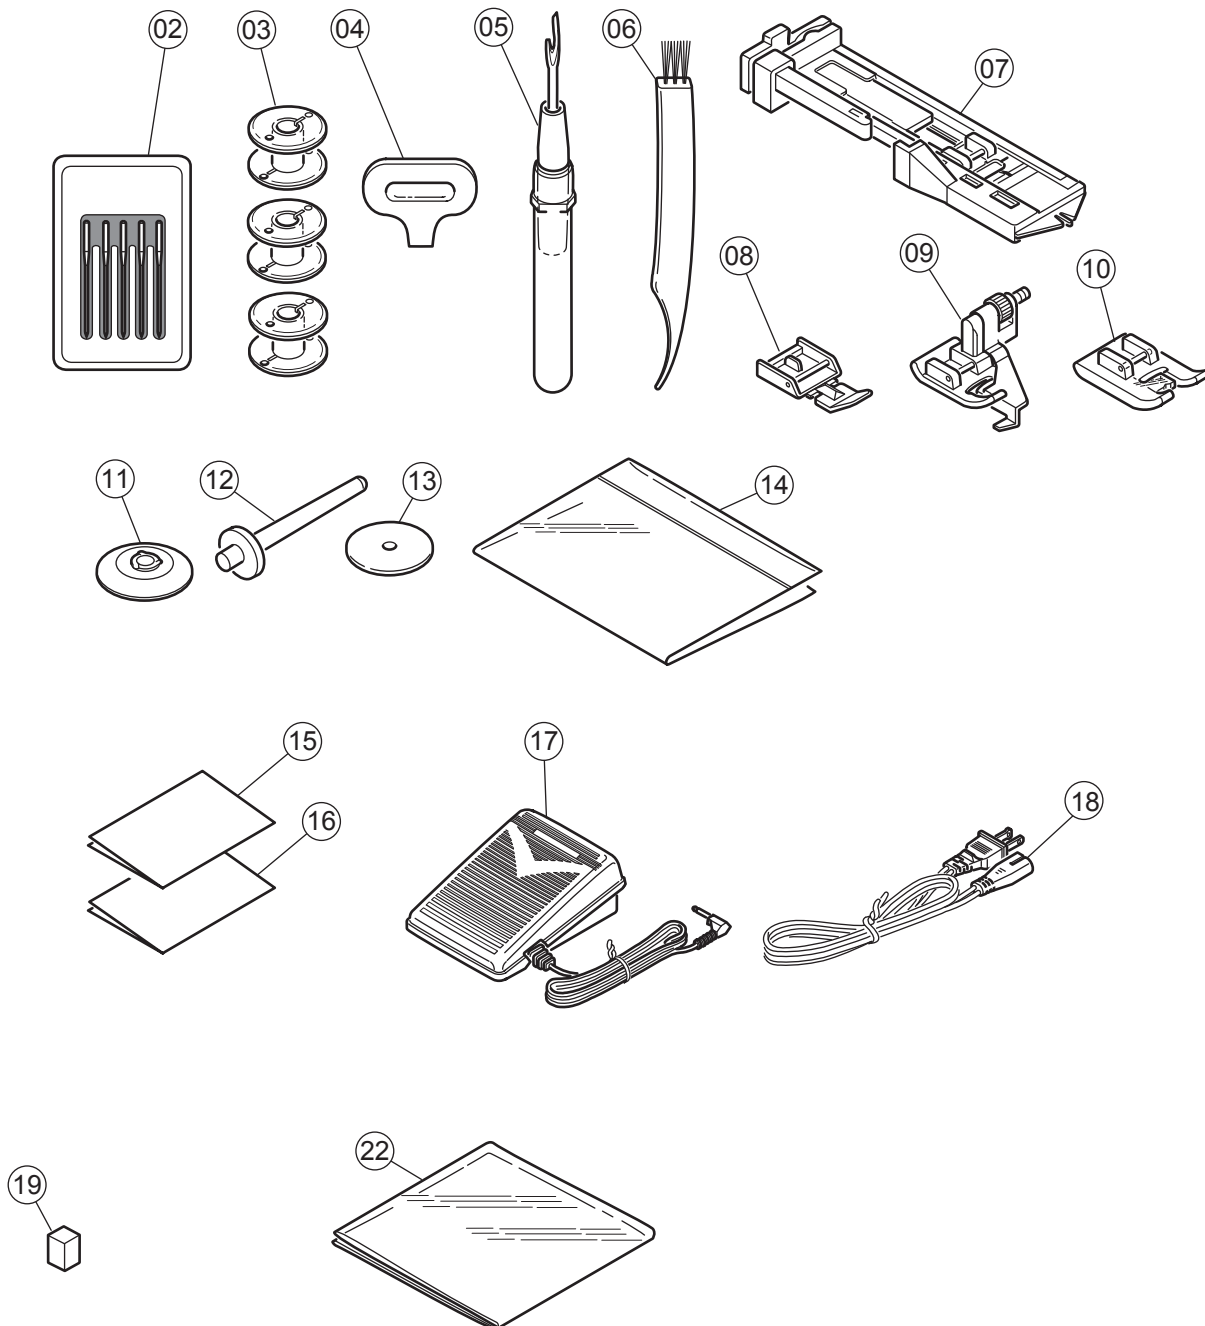

N

Pos	Part Number	Description
3	68001389	Bobbin
4	68001808	Screw Driver for Needle Plate
5	68001822	Stitch Ripper
6	68001824	Brush
8	416713001	Zipper Foot
9	68002824	Blind Stitch Foot
10	416713101	Satin Stitch Foot
11	68001821	Thread Cap
12	68001820	Spool Stand
13	270 HP01407	Felt
14	270 HP33140	Vinyl Bag
17	270 HP31098-2	Foot Controller
18	270 HP32014	Power Cord (USA)

NOT SET UP

1		Accessory Set (Incl.2-26)
2		Needle Set
7	HP33592-3	Buttonhole Foot
15	HP36969	Quick Start Guide
16	HP36970	Safety Instructions