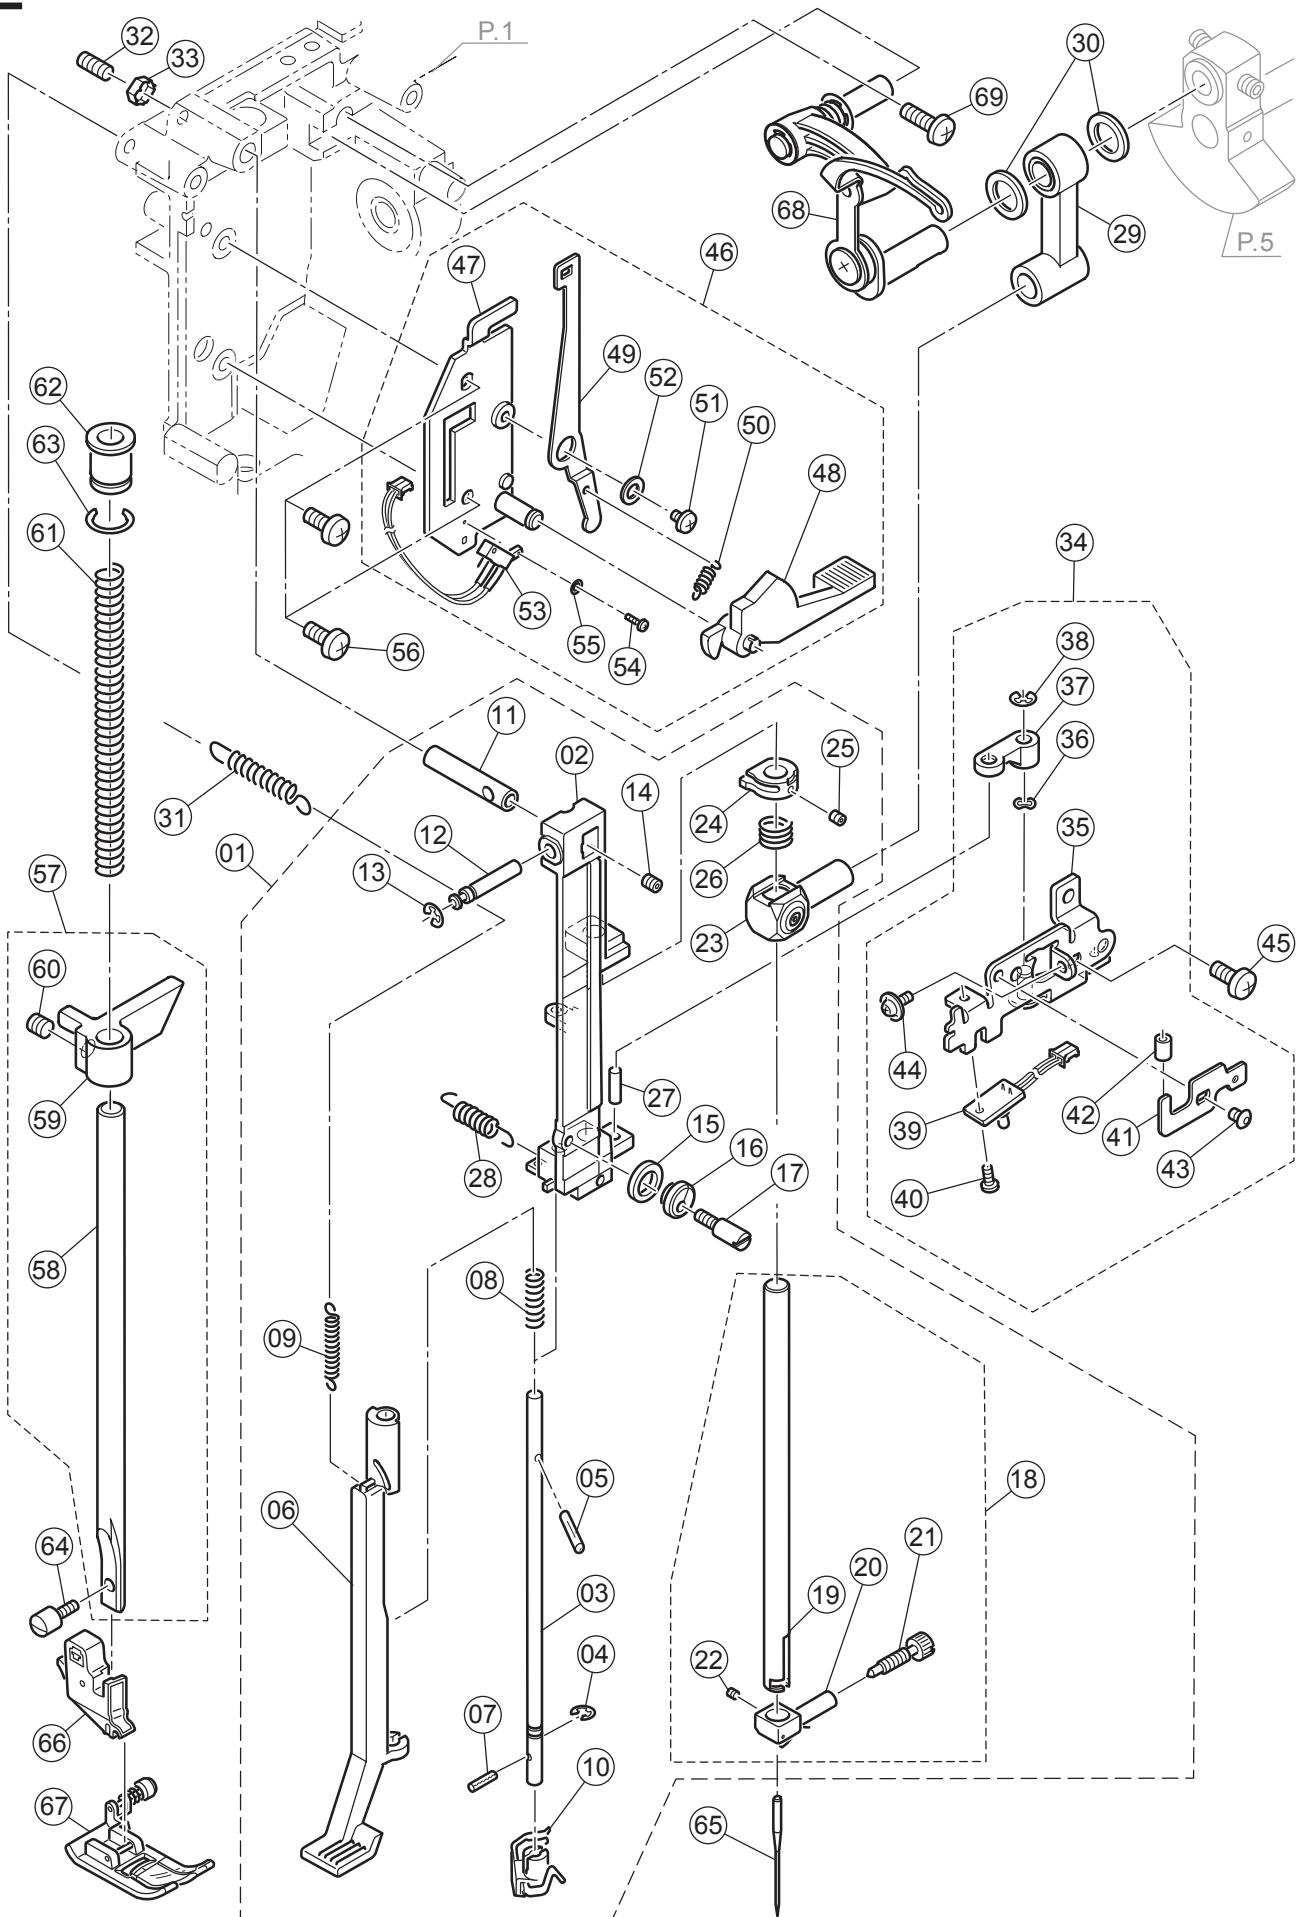

E

Pos	Part Number	Description
1	416709601	Needle Bar Guide Assy. (Incl.2-28)
8	270 HP13074	Threader Bar Spring
10	68002682	Threader Hook Assy.
18	416400101	Needle Bar Assy. (Incl.19-22)
19	416399901	Needle Bar
20	270 HP32098-2	Needle Clamp Assy.
29	68001706	Needle Bar Crank Rod Assy.
39	416400001	LED Board Assy.
46	68002922	Presser Foot Lifter Bracket Unit (Incl.47-55)
48	68002918	Presser Foot Lifter
53	68002919	Presser Foot Switch Assy.
57	68002923	Presser Bar Assy. (Incl.58-60)
59	270 HP32811	Presser Bar Guide Bracket
62	68002920	Presser Bar Bush
64	68002921	Presser Foot Thumb Screw
66	68002781	Presser Foot Holder
67	68002802	Zigzag Foot
68	68002691	Thread Take-Up Lever Assy.

Not available in Stock

3	270 HP32791	Threader Bar
4	270 HP07221	Snap Ring
5	270 HP32995	Pin
6	270 HP32792	Threader Holder
7	270 HP30261-1	Spring Pin
9	270 HP32799	Threader Holder Spring
11	270 HP32793	Needle Bar Guide Fulcrum Shaft (A)
12	270 HP32794	Needle Bar Guide Fulcrum Shaft (B)
13	270 HP12149	Snap Ring
15	270 HP32795	Z Cam Follower
16	270 HP32796	Needle Position Adjusting Collar
17	416709801	Needle Point Limiting Shaft
23	270 HP90800	Needle Bar Clamp Assy.
24	416710001	Threader Stopper
25	270 HP02894	Set Screw with Cup Point M3*3
26	416709901	Needle Bar Clamp Spring
27	270 HP32964	Z Link Shaft
28	270 HP32801	Z Guide Spring
30	270 HP32997	Washer
31	270 HP32800	Spring for Needle Bar Guide Assy.
32	270 HP32742	Set Screw with Flat Point M4*10
33	270 HP91648	Adjustable Lock Nut
34	41639630	Z Link Bracket Unit (Incl.35-44)
35	270 HP32803	Z Link Bracket Assy.
36	270 HP31838	Wave Washer
37	270 HP32804	Z Link
38	270 HP07221	Snap Ring
40	416710101	Binding Head Screw M2.5*4
41	416710201	Needle Point Limiting Plate
42	270 HP32867	Rubber Cushion
43	416710301	Button Head Screw M3*4
44	270 HP31582	Cross Recessed Head Screw with Flange M3*6
45	270 HP31293	ST Binding Screw M4*8
47	270 HP32806	Presser Foot Lifter Bracket Assy.
49	270 HP32808	Tension Release Connecting Plate
50	270 HP32998	Presser Bar Guide Bracket Spring
51	270 HP11697	Binding Head Screw M3*4
52	270 HP12453	Washer
54	270 HP32962	Cross Recessed Head Screw M1.7*6
55	416710401	Washer
56	270 HP31293	ST Binding Screw M4*8
58	270 HP32810	Presser Bar
60	270 HP30805	Set Screw with Flat Point M5*5
61	416396201	Presser Bar Spring
63	270 HP32965	Snap Ring
69	270 HP12785	ST Binding Screw M4*12

NOT SET UP

2	HP35659	Needle Bar Guide
14	HPS3038-8	Set Screw with Flat Point M4*4
21	HPS32100	Needle Clamp Screw
22	HPS32430	Set Screw with Flat Point M2.5*2.5
65		Needle