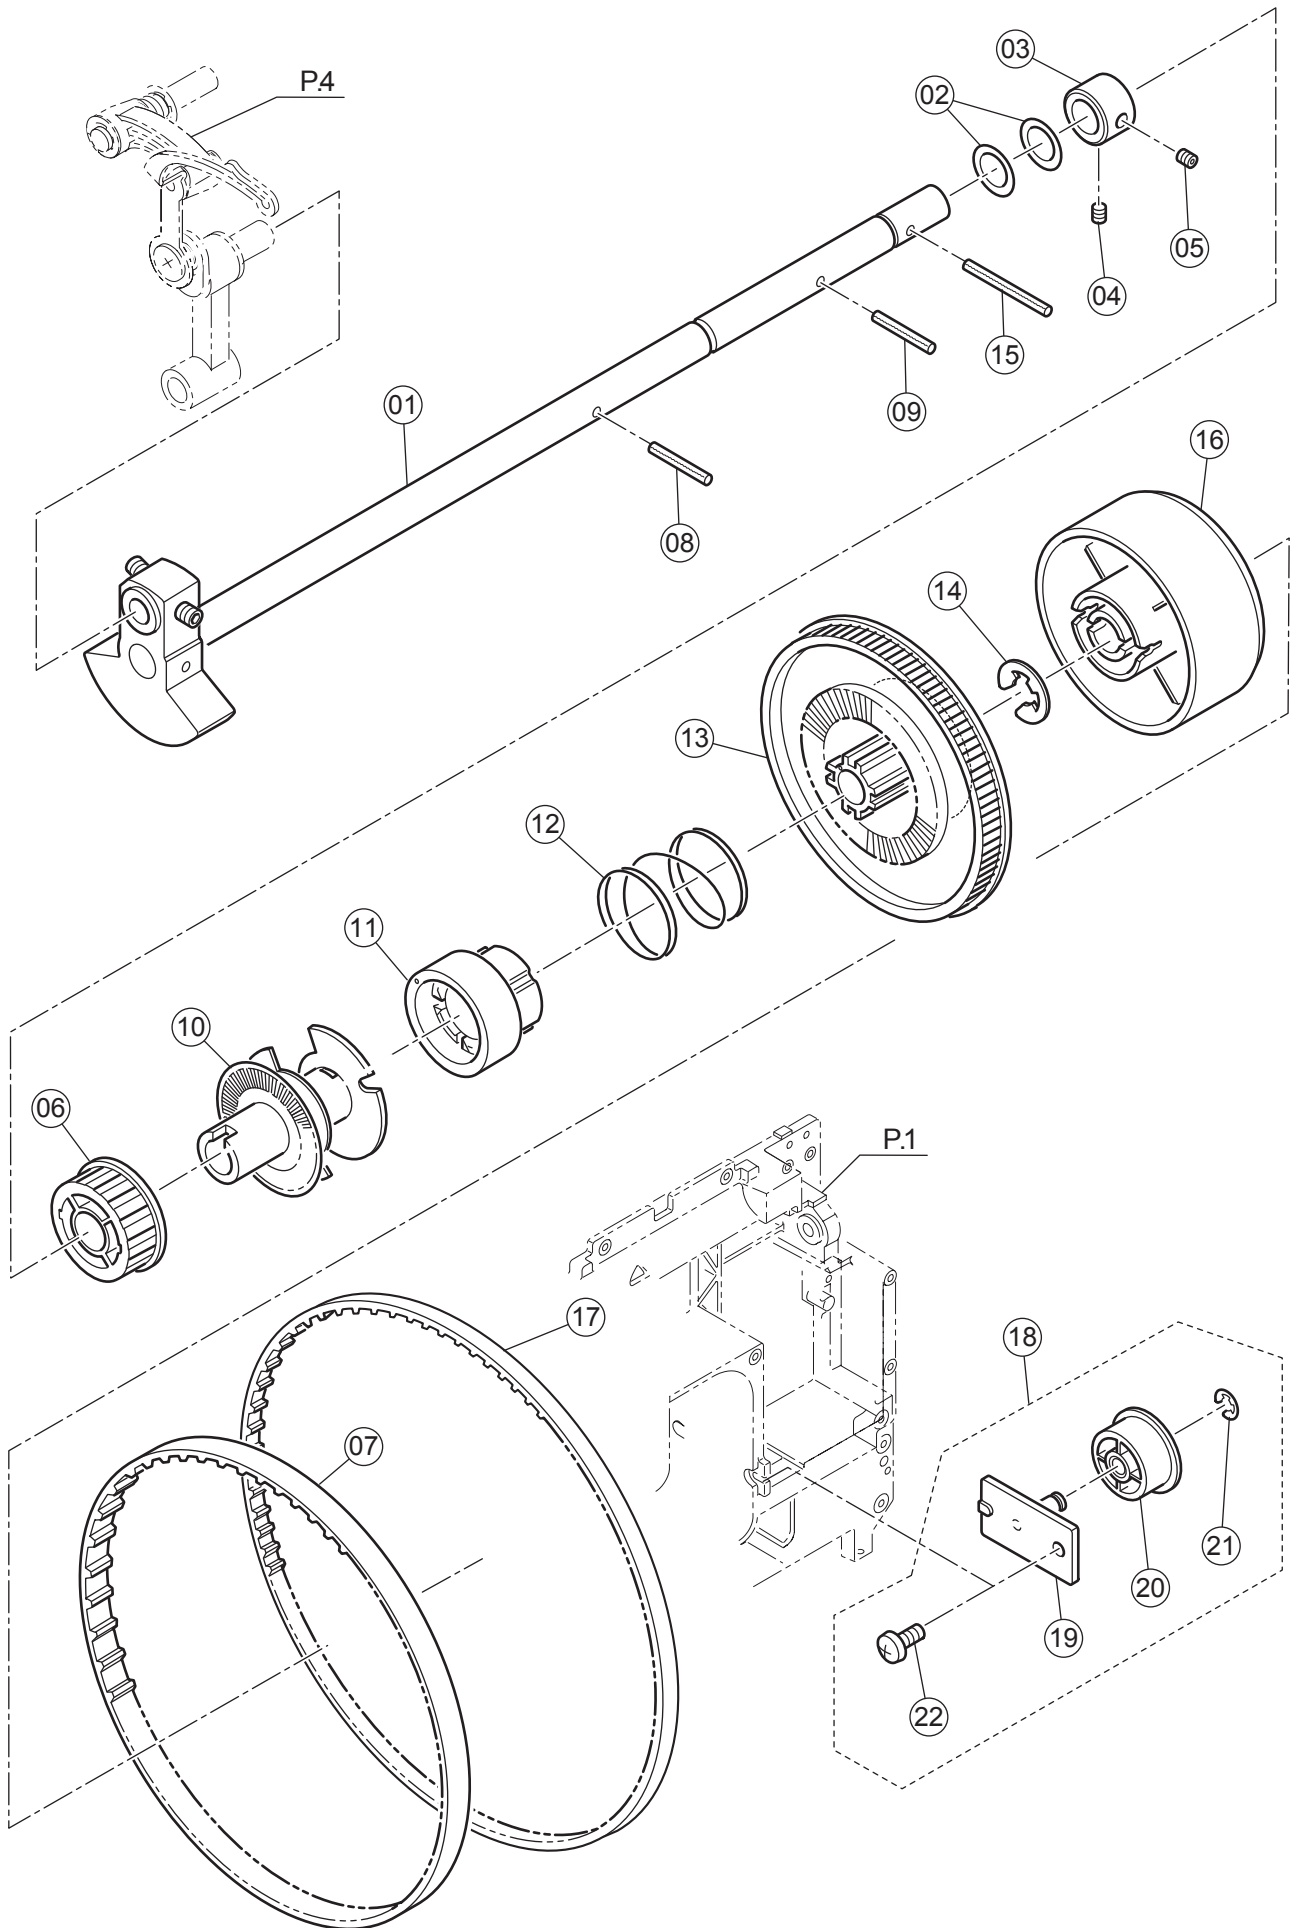

F

Pos	Part Number	Description
6	68001199	Upper Shaft Timing Pulley
7	416400301	Timing Belt (Upper Shaft)
9	68001326	Spring Pin
10	68001234	STS Slit
11	68001328	Clutch Change Collar
12	68001331	Clutch Change Spring
13	68001333	Belt Wheel
14	270 HP30045	Snap Ring
15	416400501	Spring Pin
16	416710501	Hand Wheel
17	68001340	Timing Belt (Motor)
18	68002928	Belt Tension Assy. (Incl.19-22)

Not available in Stock

1	416400201	Upper Shaft Assy.
2	270 HP12005	Polyslider
3	270 HP32827	Upper Shaft Collar
4	270 HP30388	Set Screw with Flat Point M4*4
5	270 HP12544	Set Screw with Cup Point M4*4
8	416400401	Spring Pin
19	270 HP32821	Belt Tension Bracket Assy.
20	270 HP32822	Tension Pulley
21	270 HP04993	Snap Ring
22	270 HP02812	Binding Head Screw M4*8