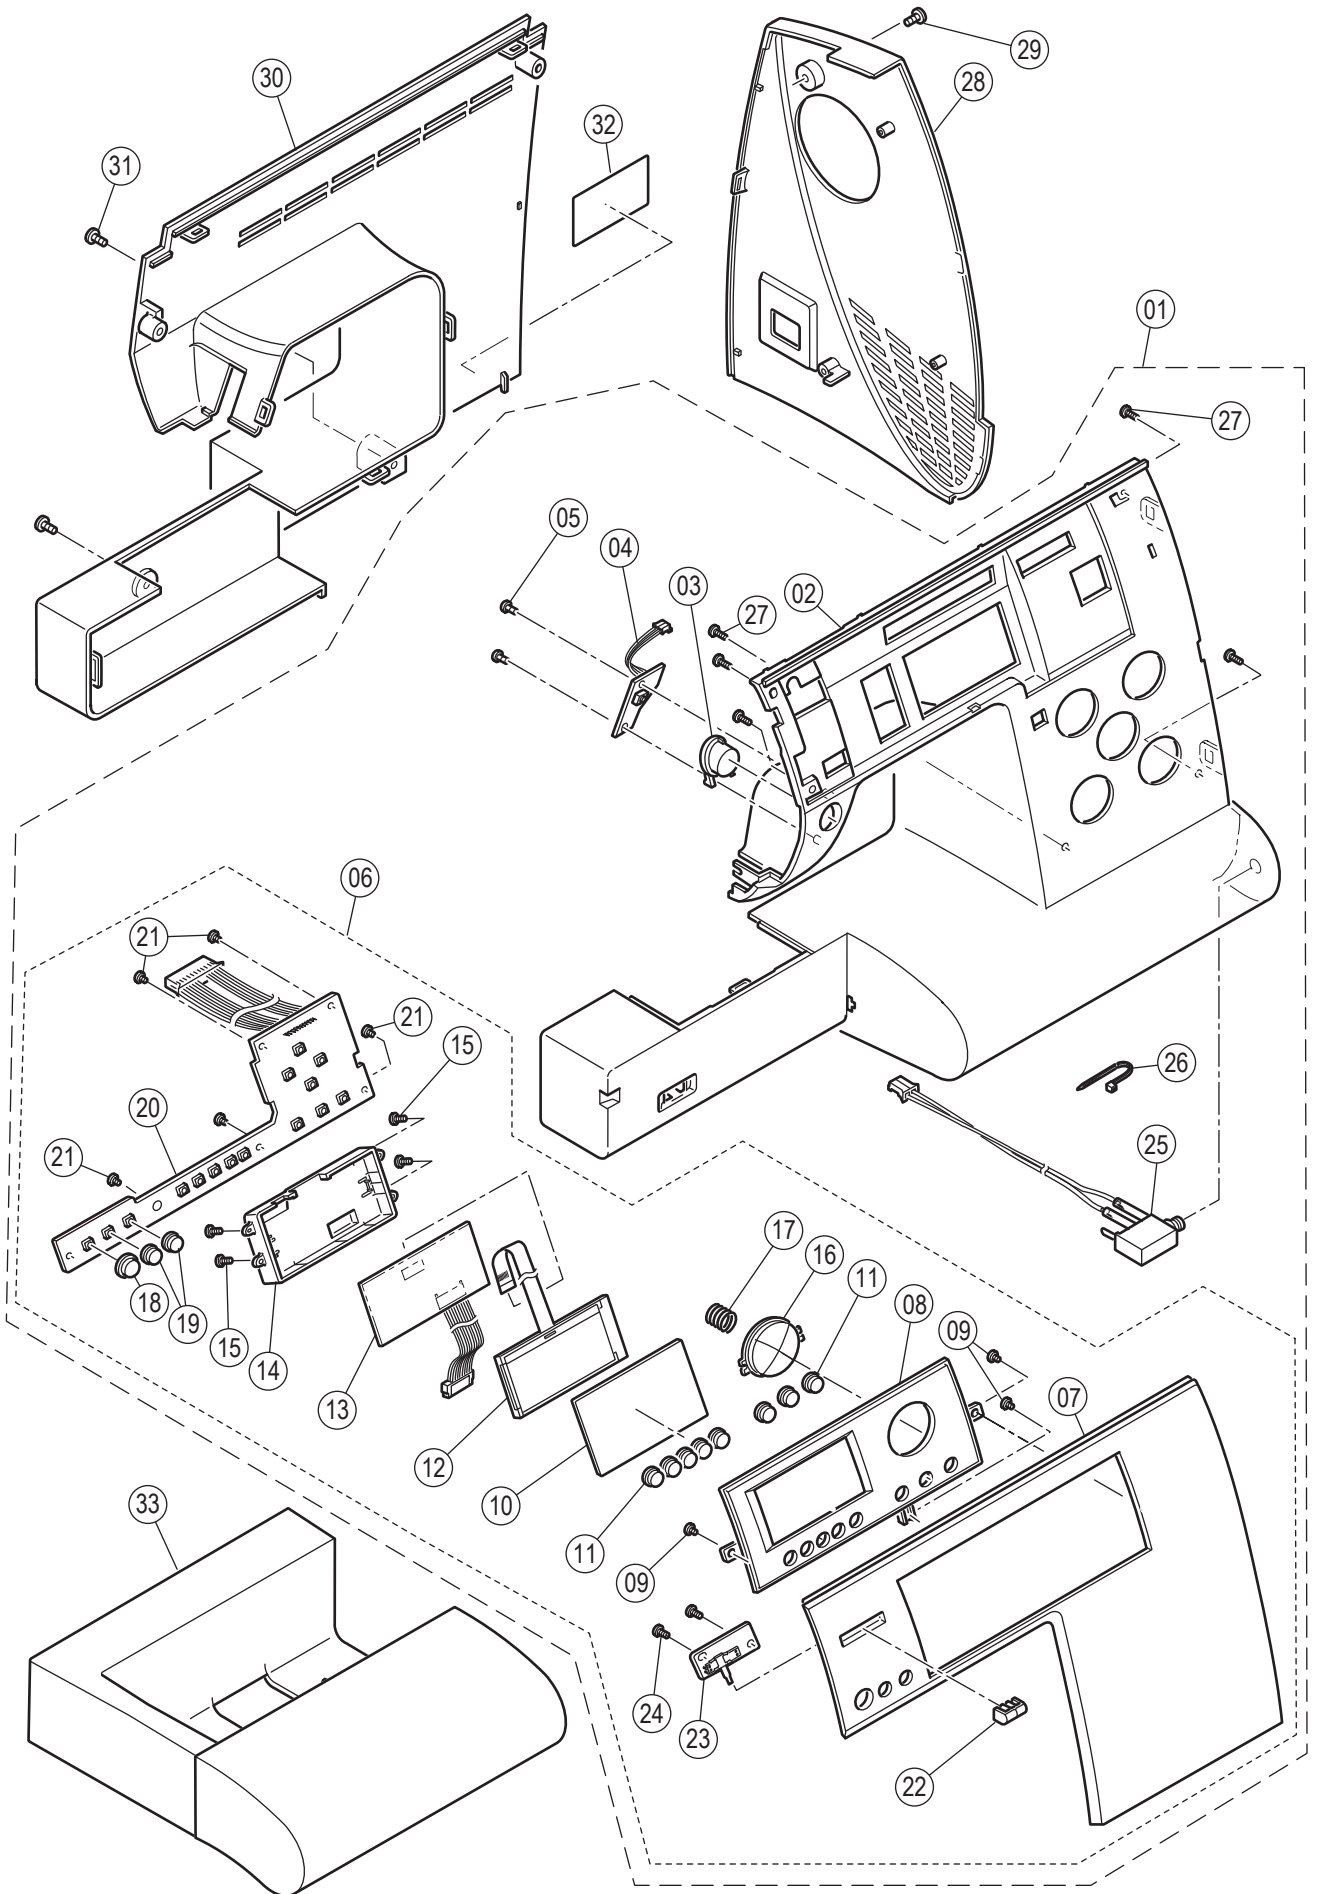

SINGER®

C430

Liste de pièces
Lista de Piezas
Parts List

A

<u>Pos</u>	<u>Part Number</u>	<u>Description</u>
6	270 HP32755	Rubber Foot (A)
10	68002902	Terminal Box Assy. (USA)
16	412423701	Thread Cutter

Parts NOT Available in Stock

3	270 HP33010	Base
4	270 HP33011	Base Cover
5	270 HP61041	PT Binding Screw M4*8
7	270 HP32756	Rubber Foot (B)
8	270 HP32757	Cross Recessed Head Screw M4
9	270 HP91648	Adjustable Lock Nut
12	270 HP31293	ST Binding Screw M4*8
15	270 HP31966	Thread Cutter Base
17	270 HP31244	PT Binding Screw M3*6
18	270 HP31831	Binding Head Screw M4*20

NOT SET UP

2	HP33009-5	Base Assy.(Incl.3-11)(USA)
11	HP33323-2	Guide Plate for Stitch Balance
13	HP36942	Face Plate Assy. (Incl.14-17)
14	HP36936	Face Plate
19	HP36971	Transformer Protection Rubber

B

Pos	Part Number	Description
12	416790101	LCD
25	270 HP31800	Controller Cord Assy.(USA)
29	270 HP90810	(+)(-)Binding Head Screw M4*8
31	270 HP90810	(+)(-)Binding Head Screw M4*8
33	270 HP33012	Extension Table Assy.