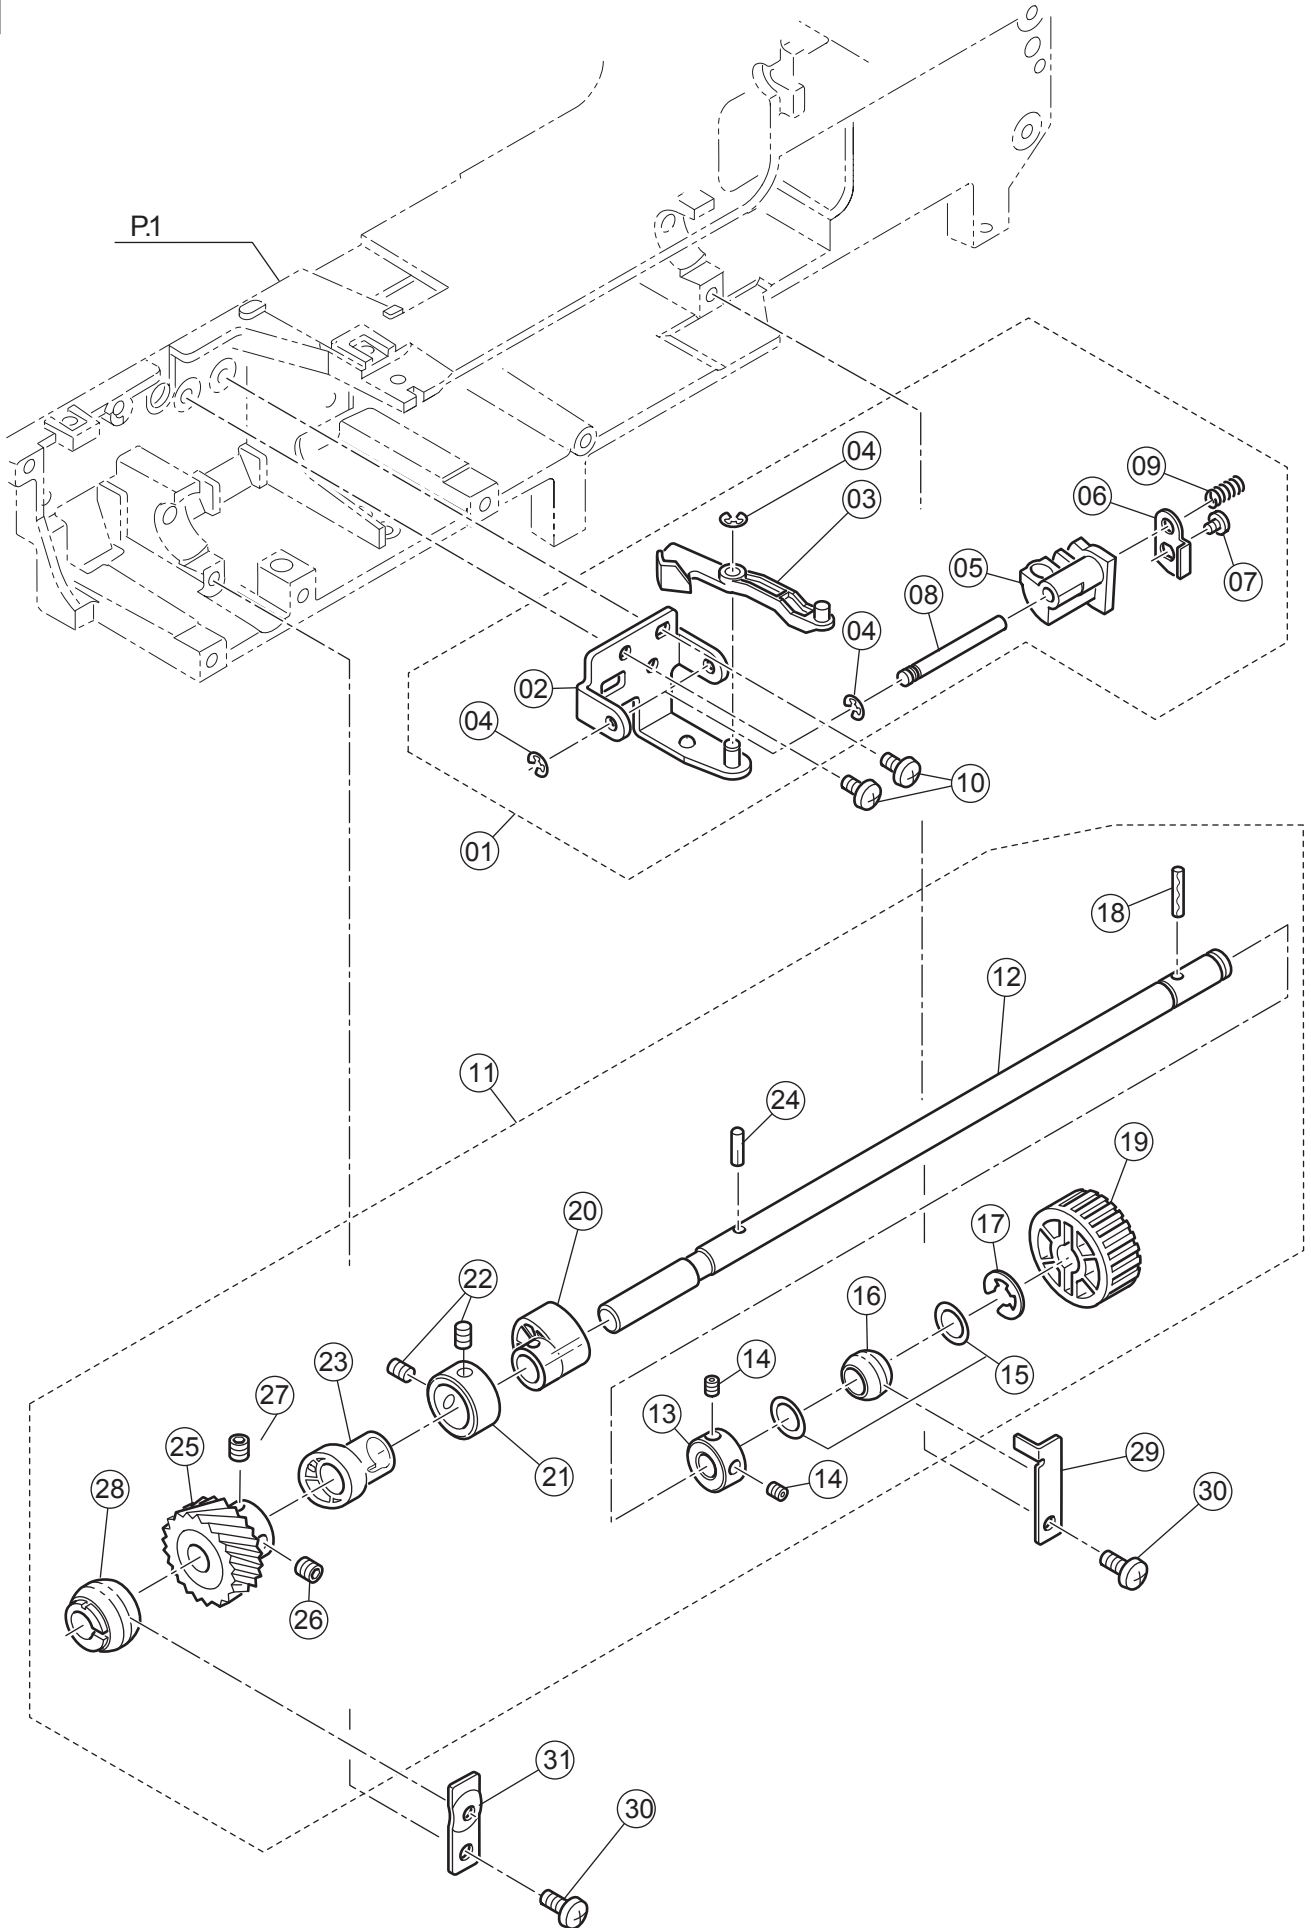

H

Pos	Part Number	Description
11	416788901	Lower Shaft Assy.(Incl.12-28)

Not available in Stock

1	416400901	Feed Rocking Cam Follower Assy. (Incl.2-9)
2	416711301	Feed Rocking Cam Follower Bracket Assy.
3	416397601	Drop Feed Arm
4	270 HP07221	Snap Ring
5	416711401	Feed Rocking Cam Follower
6	416711501	Feed Rocking Cam Follower Plate
7	270 HP61043	PT Binding Screw M3*5
8	416711601	Feed Rocking Cam Follower Shaft
9	416711701	Feed Rocking Cam Follower Spring
10	270 HP02890	Binding Head Screw M4*6
12	416789001	Lower Shaft
13	270 HP30178	Collar
14	270 HP12544	Set Screw with Cup Point M4*4
15	270 HP60254	Polyslider
16	270 HP30177	Ball Bush
17	270 HP60204	Snap Ring
18	270 HP32861	Spring Pin
19	270 HP32860	Lower Shaft Timing Pulley
20	270 HP30184	Feed Cam
21	270 HP30183	Feed Cam Collar