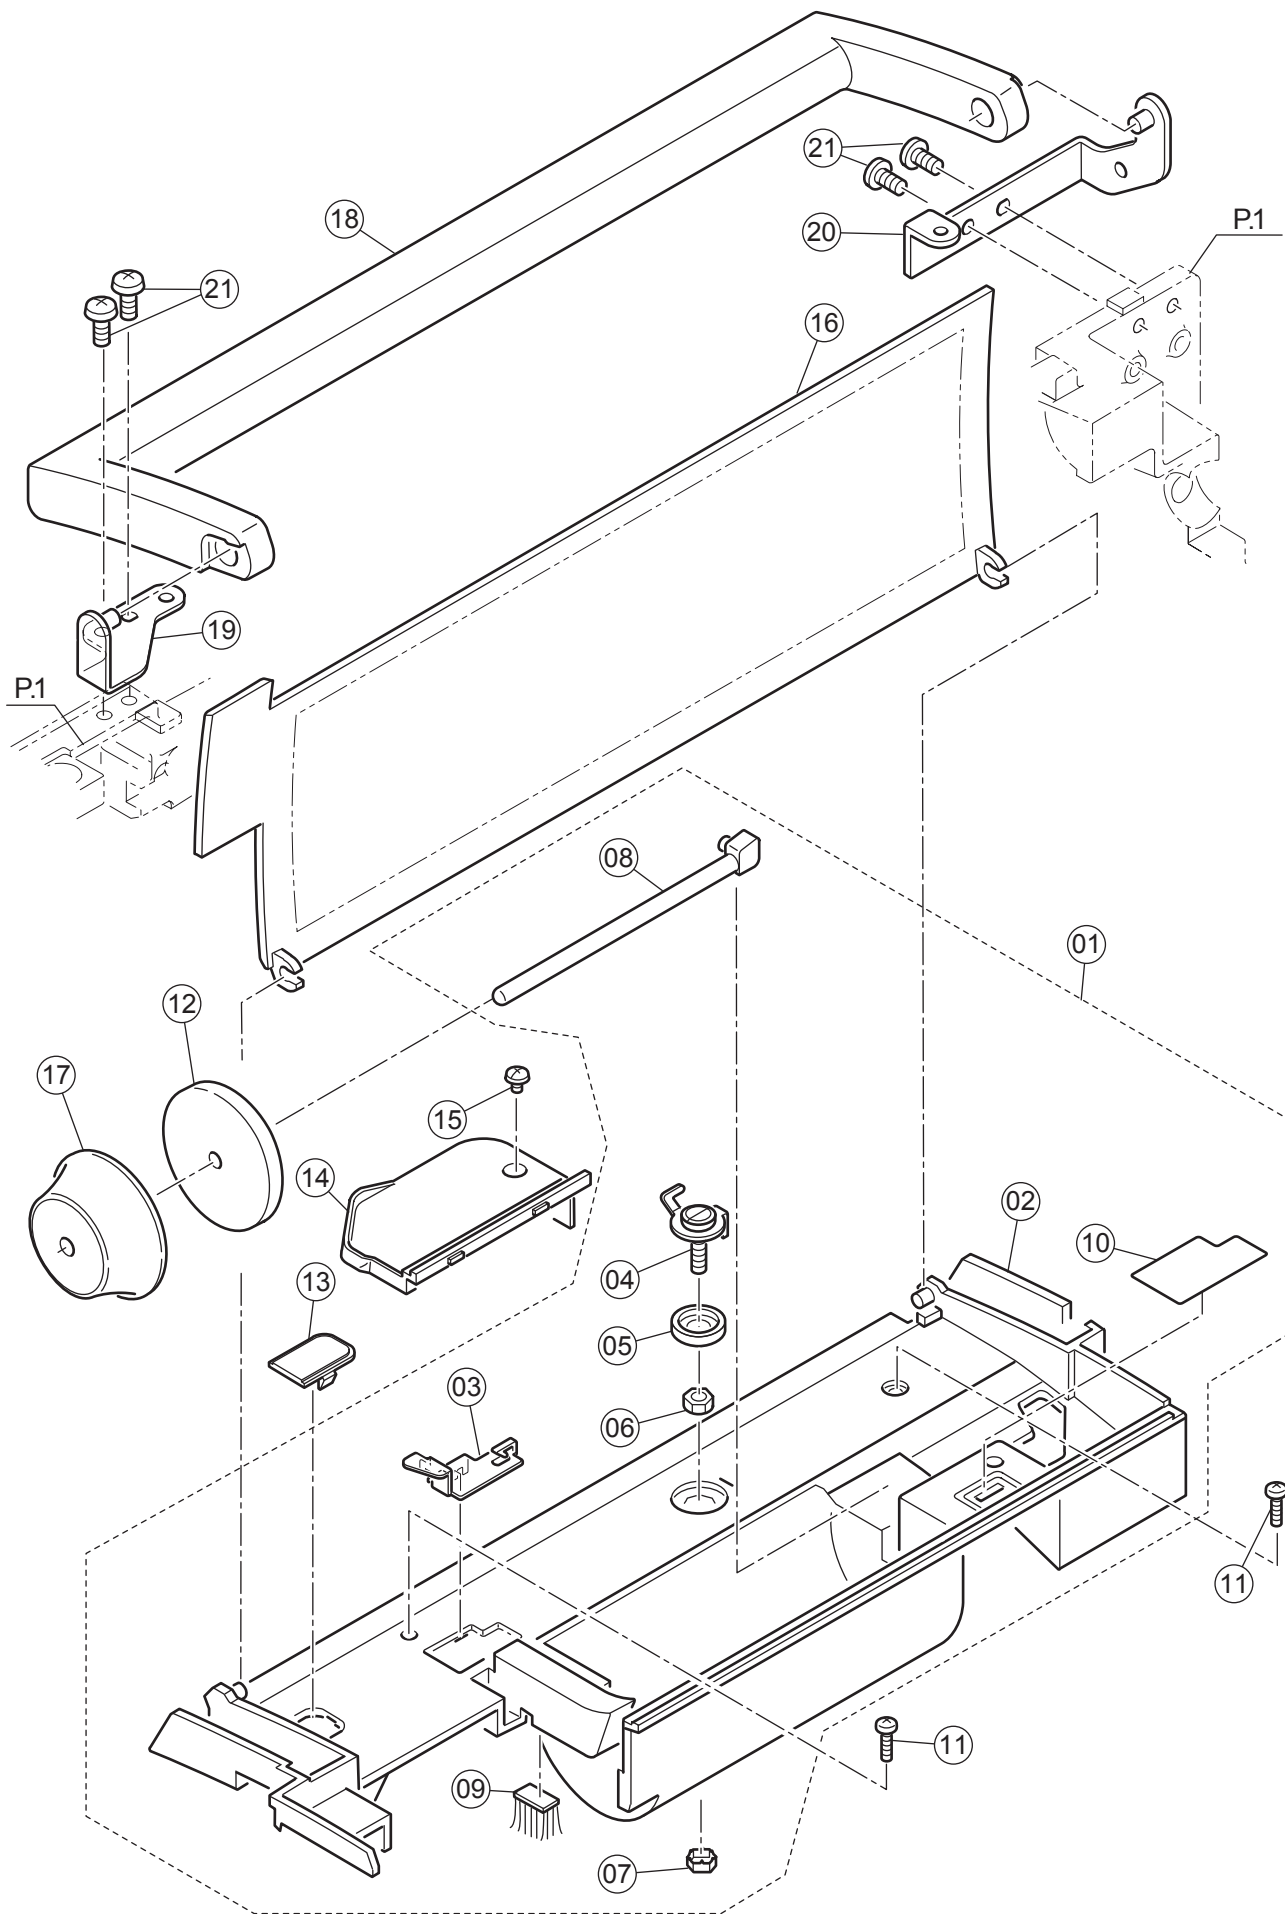

Pos	Part Number	Description
2	416399801	Thread Tension Assy.(Incl.3-26)
9	68001586	Thread Tension Disc
18	416395901	Tension Release Pulse Motor
29	416396101	Thread Check Spring
32	270 HP33277	Take Up Lever Guide Bracket
33	270 HP33163	Brush
35	416825501	Thread Take-up Lever Cover
38	416709501	Brush
Not available in Stock		
1	416791801	Thread Tension Unit(Incl.2-43)
3	416788501	Thread Tension Base Assy.
4	270 HP30261-1	Spring Pin
5	270 HP32944	Polyslider
6	270 HP32787	Pre-Tension Plate
7	270 HP32788	Pre-Tension Spring
8	270 HP60018	Snap Ring
10	270 HP32775	Thread Tension Releasing Plate
11	270 HP30154	Tension Collar
12	416788801	Thread Tension Sub-spring
13	416395701	Thread Tension Spring
14	270 HP32777	Tension Regulating Screw
15	416788401	Thread Tension Plate Assy.
16	270 HP30587	Set Screw with Flat Point M3*6
17	416709201	Rubber Cushion
19	270 HP32911	Z Pulse Motor Gear
20	270 HP33374	Set Screw with Flat Point M3*3
21	270 HP30695	Binding Head Screw M3*3
22	416395801	Thread Tension Cam
23	270 HP12487	Wave Washer
24	270 HP03438	Washer
25	270 HP07221	Snap Ring
26	68001311	Cord Band
27	416791901	Thread Guide Cover
28	416396001	Thread Guide
30	270 HP32783	Check Spring Adjust Plate
31	270 HP11431	Pan Head Screw M3*14
34	270 HP30271	PT Binding Screw M3*8
36	270 HP11431	Pan Head Screw M3*14
37	270 HP30271	PT Binding Screw M3*8
39	416399601	Thread Check Spring Cord
40	416788701	Thread Check Spring Shaft
41	270 HP13189	Nut
42	270 HP12786	Binding Head Screw M3*5
43	270 HP31582	Cross Recessed Head Screw with Flange M3*6
44	270 HP31689	Button Head Screw M4*8
45	270 HP33318	Stud

NOT SET UP

D

Pos	Part Number	Description
3	68001540	Thread Guide
8	68002912	Spool Stand
9	270 HP32999	Brush
10	416792001	Unit Cover Seal
12	412610701	Felt
13	270 HP33067	Hinge Cover
17	68001559	Thread Cap