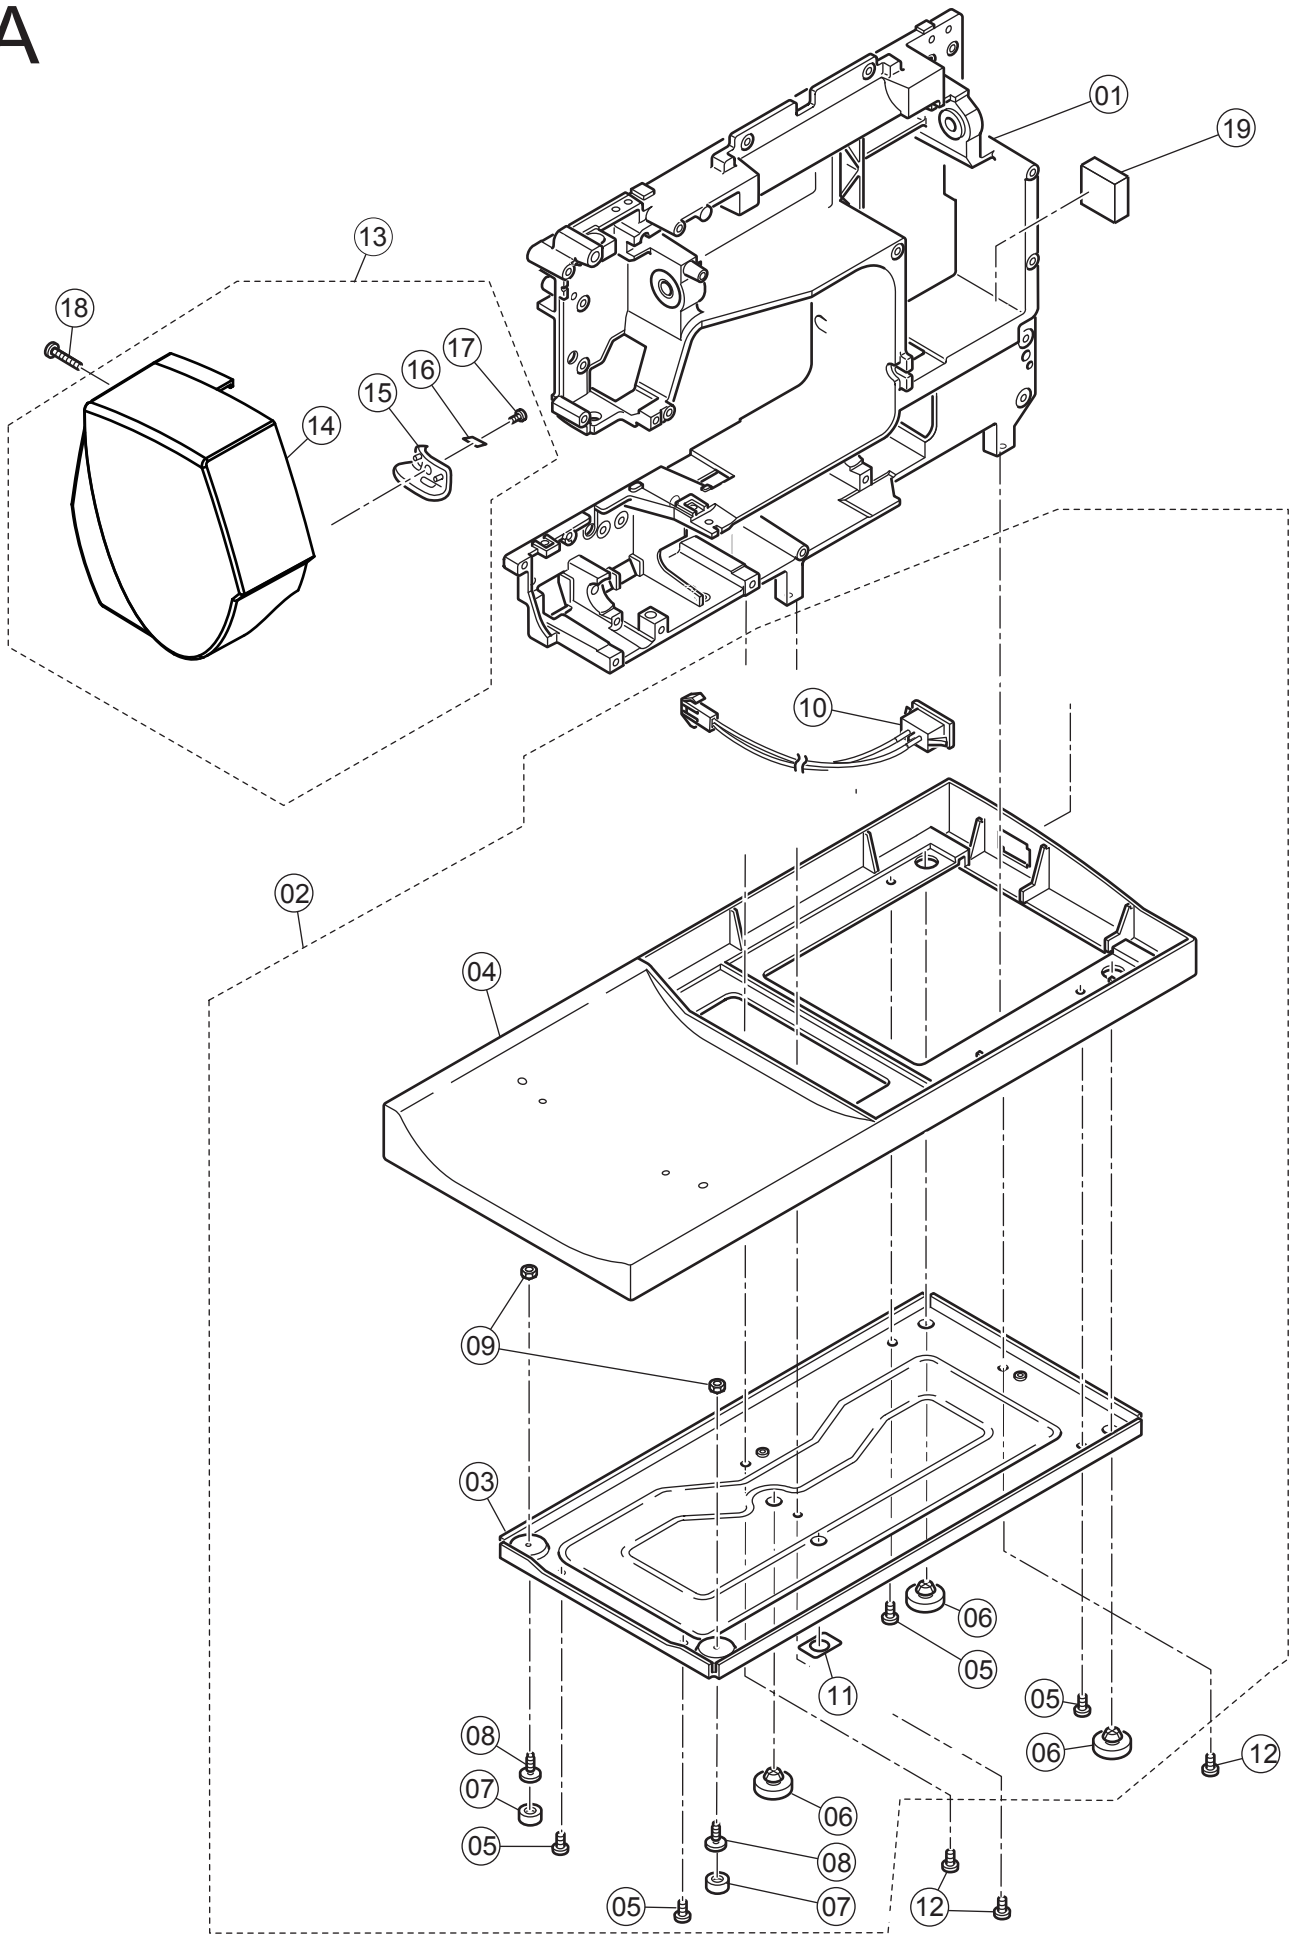

SINGER®

C430

Liste de pièces
Lista de Piezas
Parts List

A

<u>Pos</u>	<u>Part Number</u>	<u>Description</u>
6	270 HP32755	Rubber Foot (A)
10	68002902	Terminal Box Assy. (USA)
16	412423701	Thread Cutter

Parts NOT Available in Stock

3	270 HP33010	Base
4	270 HP33011	Base Cover
5	270 HP61041	PT Binding Screw M4*8
7	270 HP32756	Rubber Foot (B)
8	270 HP32757	Cross Recessed Head Screw M4
9	270 HP91648	Adjustable Lock Nut
12	270 HP31293	ST Binding Screw M4*8
15	270 HP31966	Thread Cutter Base
17	270 HP31244	PT Binding Screw M3*6
18	270 HP31831	Binding Head Screw M4*20

NOT SET UP

2	HP33009-5	Base Assy.(Incl.3-11)(USA)
11	HP33323-2	Guide Plate for Stitch Balance
13	HP36942	Face Plate Assy. (Incl.14-17)
14	HP36936	Face Plate
19	HP36971	Transformer Protection Rubber

B

Pos	Part Number	Description
12	416790101	LCD
25	270 HP31800	Controller Cord Assy.(USA)
29	270 HP90810	(+)(-)Binding Head Screw M4*8
31	270 HP90810	(+)(-)Binding Head Screw M4*8
33	270 HP33012	Extension Table Assy.