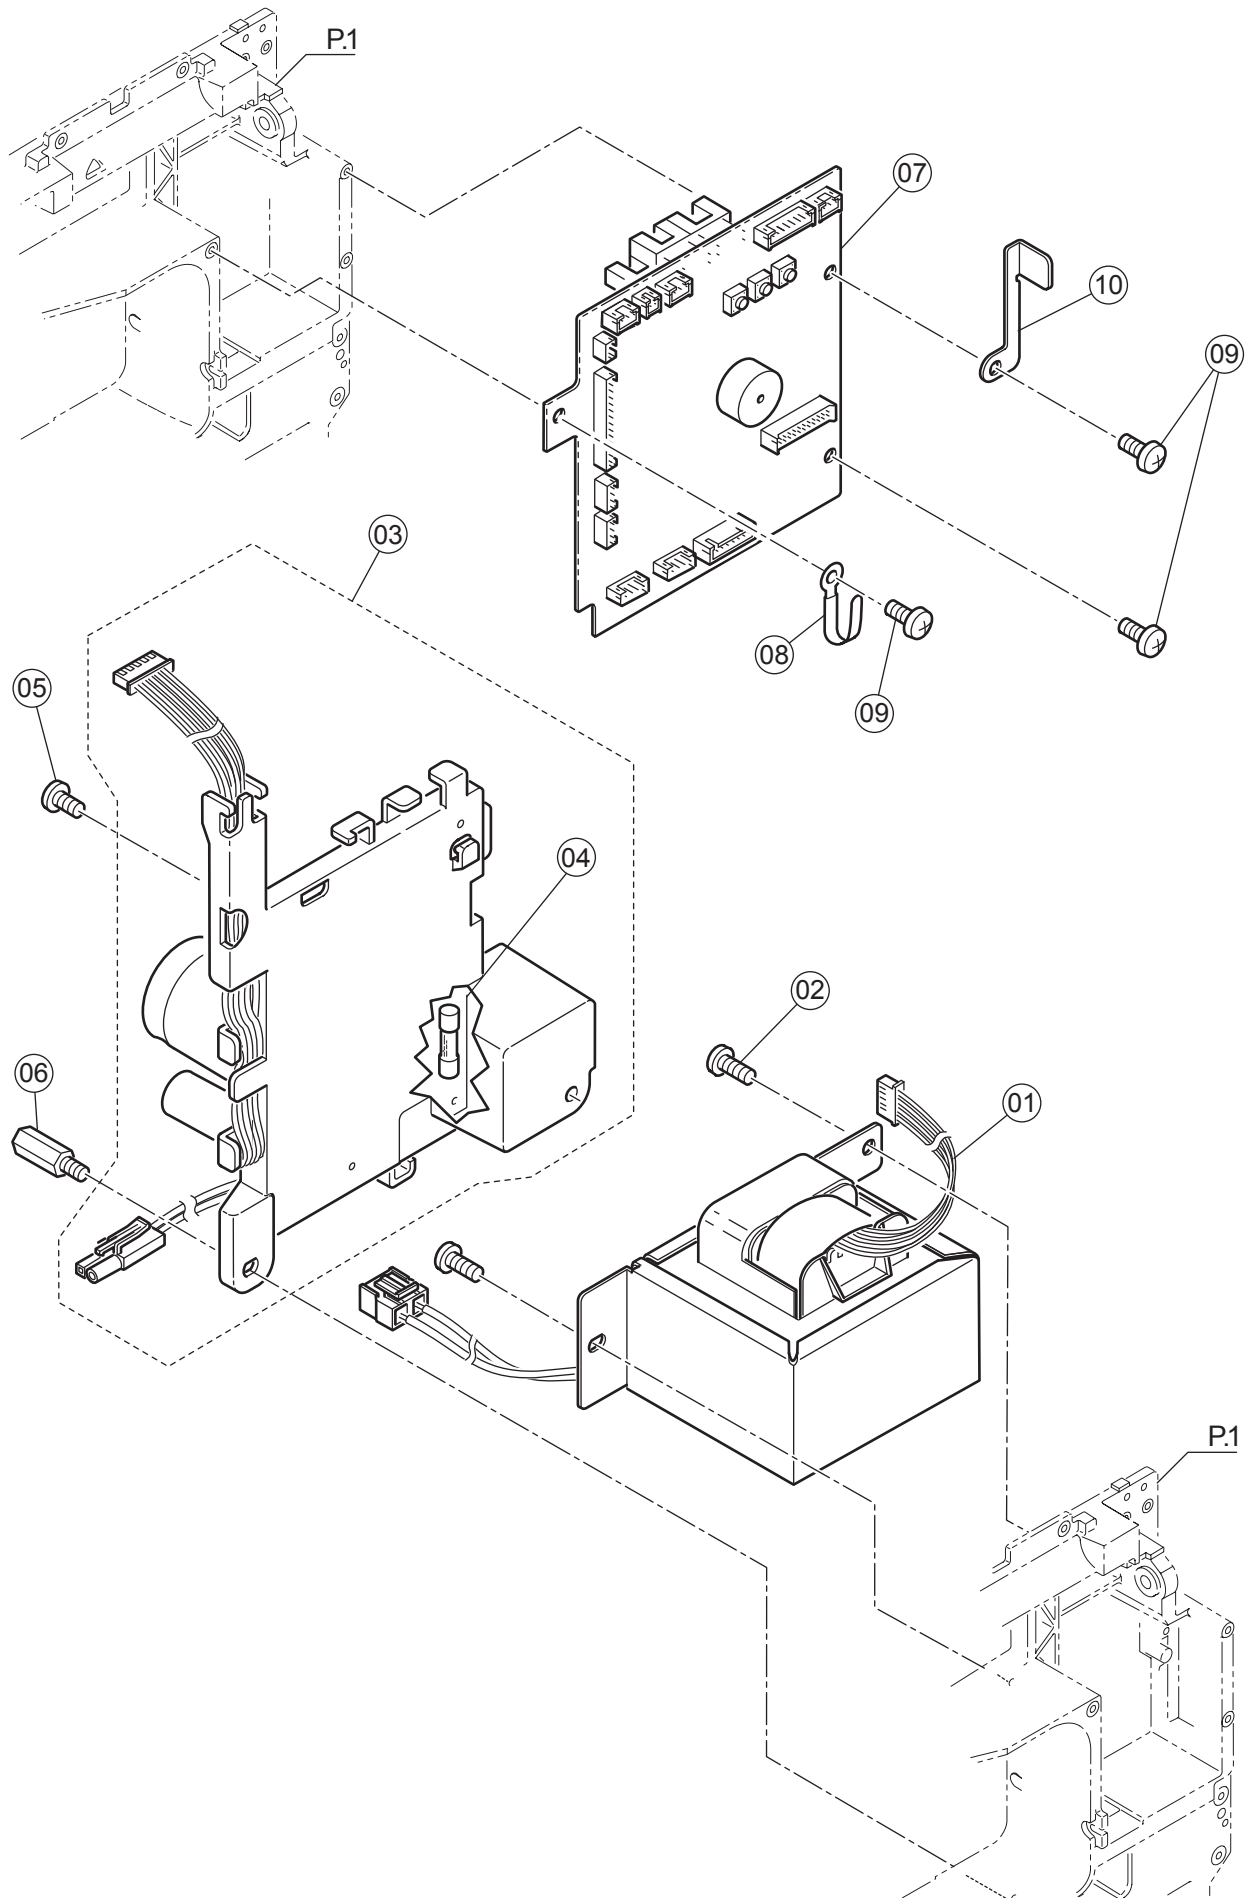

NOT SET UP

32	HP02910	Pan Head Screw M3*10
----	---------	----------------------

Pos	Part Number	Description
Not available in Stock		
1	416398101	F Pulse Motor Assy. (Incl.2-26)
2	270 HP32894	F Pulse Motor
3	270 HP32901	Adjusting Plate
4	270 HP32895	F Pulse Motor Bracket
5	270 HP32896	F Pulse Motor Gear
6	270 HP30842	Set Screw with Flat Point M3*4
7	270 HP33190	Feed Regulator Gear (A)
8	270 HP33191	Feed Regulator Gear (B)
9	270 HP33187	Feed Regulator Gear Spring
10	270 HP60800	Cap Screw M3*6
11	270 HP32899	Feed Regulator
12	270 HP32900	Feed Regulator Shaft
13	270 HP07492	Snap Ring
14	270 HP32867	Rubber Cushion
15	270 HP33319	Forward-Reverse Adjustment Shaft
16	270 HP32903	Adjusting Spring
17	270 HP12436	Nut
18	270 HP07221	Snap Ring
19	270 HP32904	Nut
20	270 HP12453	Washer
21	270 HP33322	F Pulse Motor Bracket Spring
22	270 HP11431	Pan Head Screw M3*14
23	270 HP13189	Nut
24	270 HP12453	Washer
25	270 HP12487	Wave Washer
26	270 HP11984	Binding Head Screw M3*10
27	416712001	Fine Adjustment Shaft Assy.(Incl.28-29)
28	270 HP33320	Fine Adjustment Shaft
29	270 HP60800	Cap Screw M3*6
30	270 HP10706	Binding Head Screw M4*14
31	270 HP31293	ST Binding Screw M4*8
32	68001311	Cord Band

L

Pos Part Number Description

10 270 HP32925 Motor Fan

L

Not available in Stock

3 416712201 Harness Assy.
9 270 HP07221 Snap Ring
11 270 HP11984 Binding Head Screw M3*10
12 270 HP02903 Cap Screw M5*10
13 68001311 Cord Band

NOT SET UP

1 HP36659 Motor Assy. (Incl.2-11)
2 HP36808 Motor
4 HP36613 Motor Bracket
5 HP36615 Rubber Cushion
6 HP36616 Motor Collar
7 HP36617 Motor Pulley
8 68001703 Set Screw with Cup Point M3*6

M

<u>Pos</u>	<u>Part Number</u>	<u>Description</u>
1	416402101	Transformer (USA)
3	416401701	Power Circuit Unit (Incl.4) (USA)
4	416401901	Fuse (USA)
10	416402301	Belt Support Plate