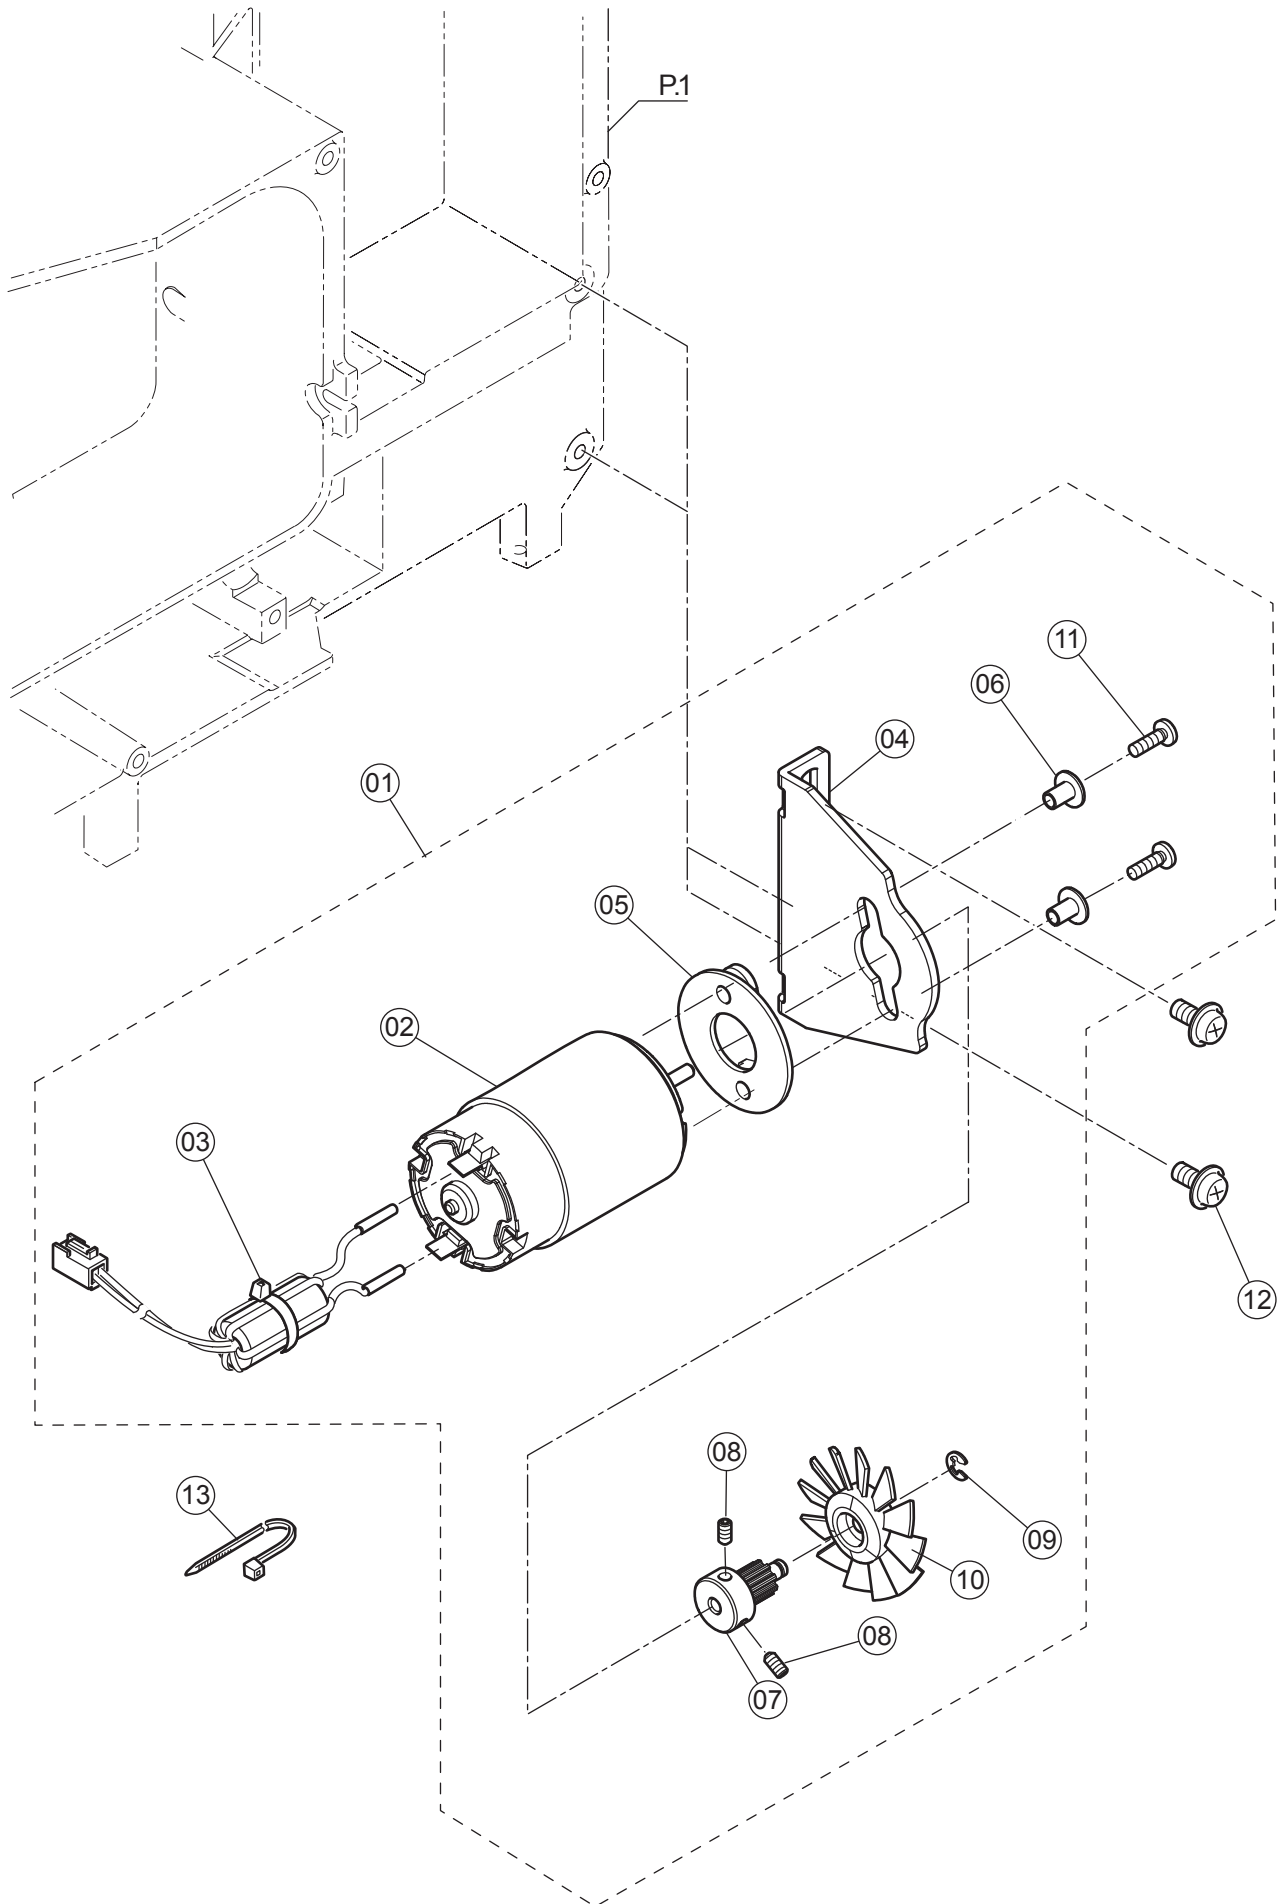

Pos	Part Number	Description
1	416398201	Z Pulse Motor Assy. (Incl.02-16)

K

Not available in Stock

2	270 HP32906	Z Pulse Motor Bracket Assy.
3	270 HP32910	BH Switch Assy.
4	416710101	Binding Head Screw M2.5*4
5	270 HP32958	Z Pulse Motor
6	270 HP30695	Binding Head Screw M3*3
7	270 HP32911	Z Pulse Motor Gear
8	270 HP30842	Set Screw with Flat Point M3*4
9	270 HP32912	Center Gear (A)
10	270 HP32913	Center Gear (B)
11	270 HP07221	Snap Ring
12	270 HP32915	Z Cam
13	270 HP32916	BH Plate
14	270 HP32917	BH Lever
15	270 HP32918	BH Lever Spring
16	270 HP33213	Spring pin
17	270 HP31293	ST Binding Screw M4*8
18	68001311	Cord Band
19	270 HP32955	Coating Clip
20	270 HP31293	ST Binding Screw M4*8

L