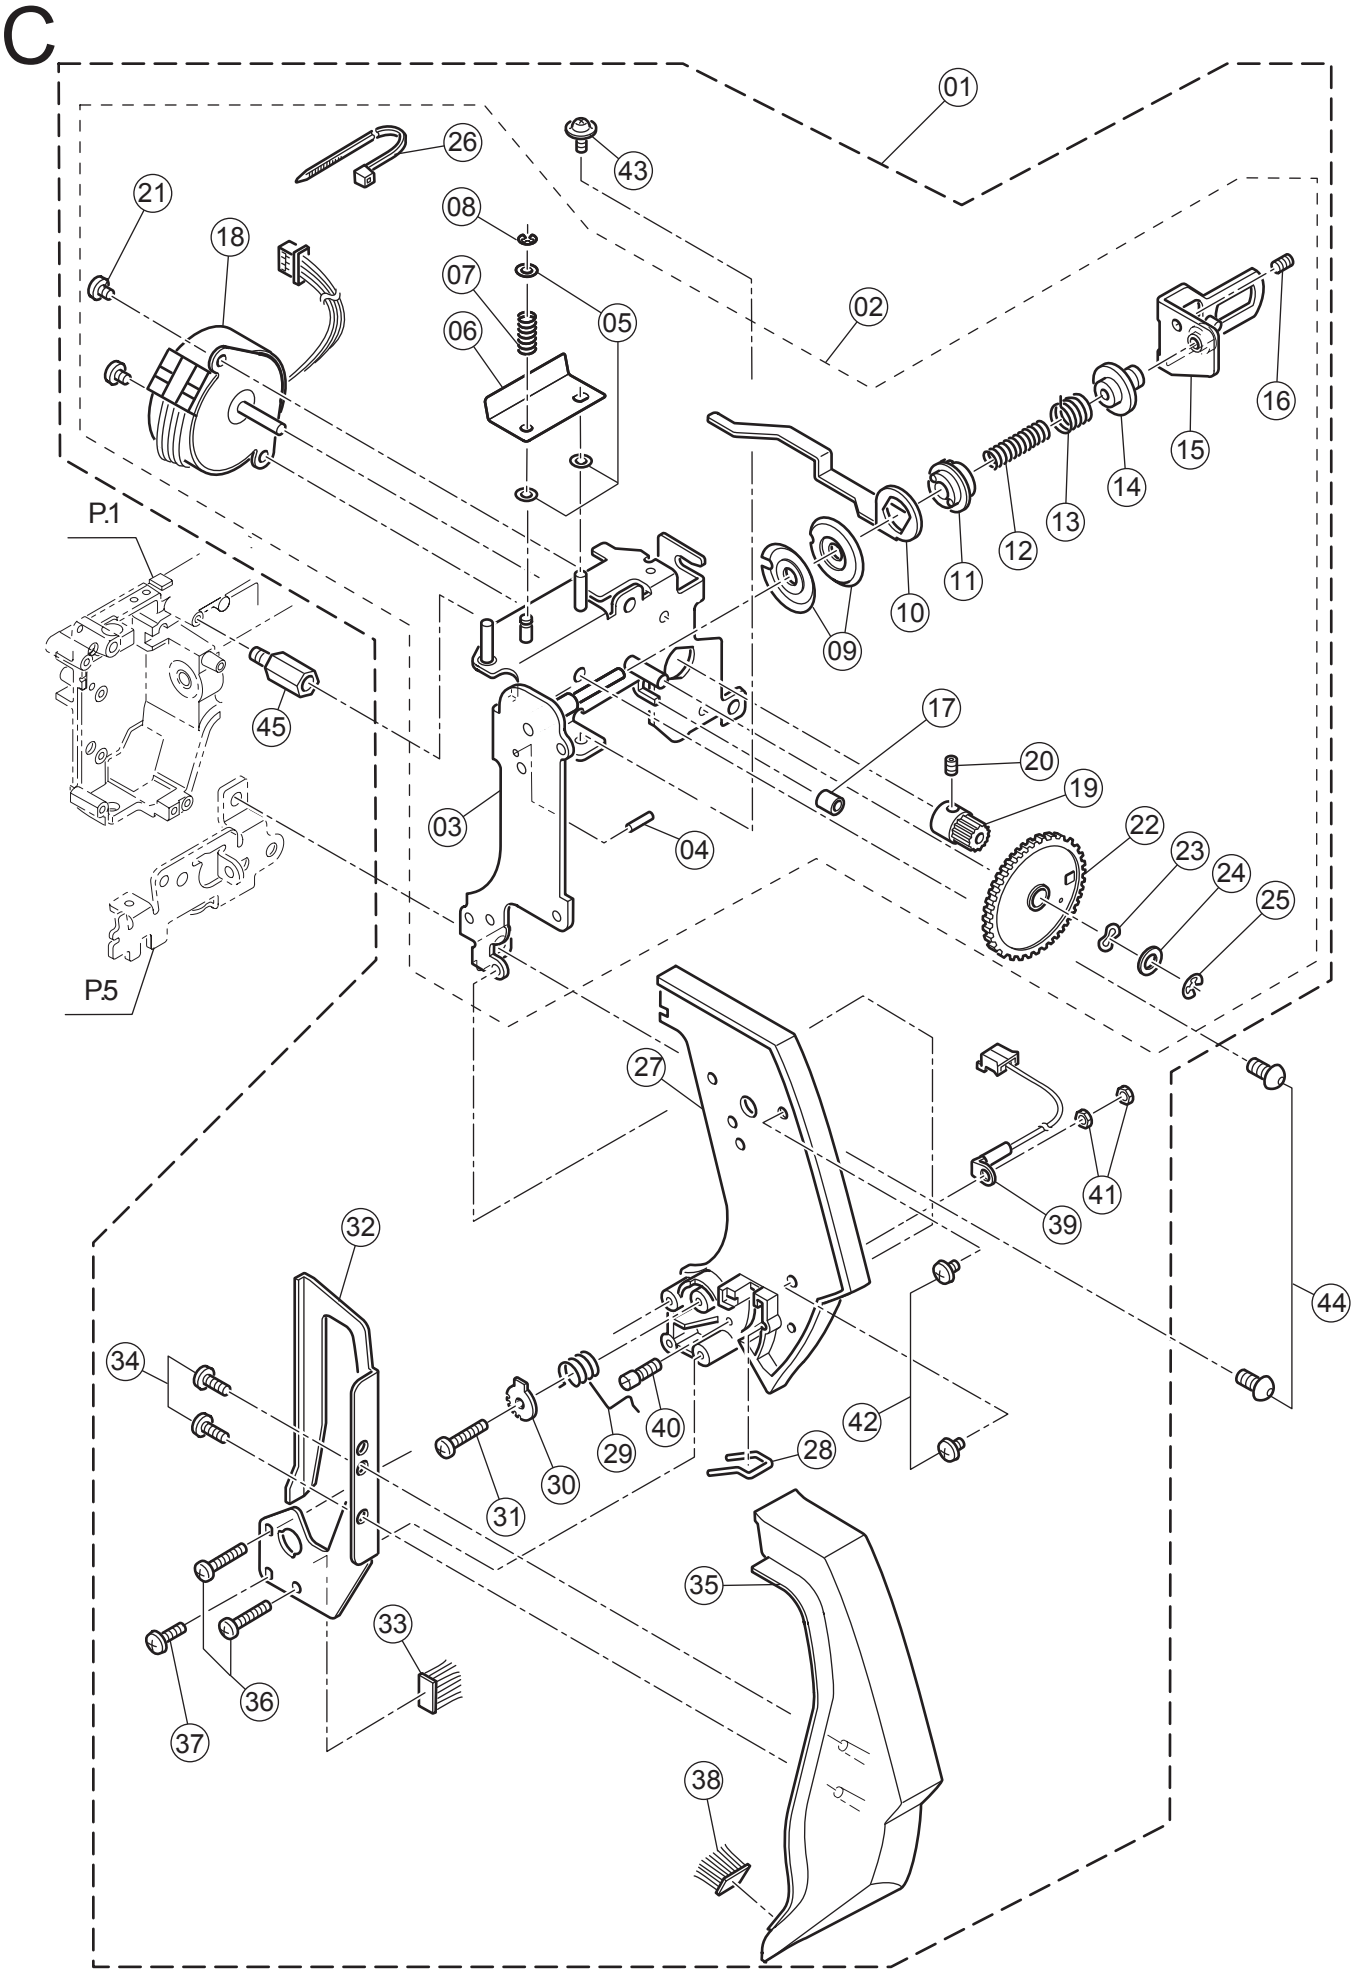

Pos	Part Number	Description
2	416399801	Thread Tension Assy.(Incl.3-26)
9	68001586	Thread Tension Disc
18	416395901	Tension Release Pulse Motor
29	416396101	Thread Check Spring
32	270 HP33277	Take Up Lever Guide Bracket
33	270 HP33163	Brush
35	416825501	Thread Take-up Lever Cover
38	416709501	Brush
Not available in Stock		
1	416791801	Thread Tension Unit(Incl.2-43)
3	416788501	Thread Tension Base Assy.
4	270 HP30261-1	Spring Pin
5	270 HP32944	Polyslider
6	270 HP32787	Pre-Tension Plate
7	270 HP32788	Pre-Tension Spring
8	270 HP60018	Snap Ring
10	270 HP32775	Thread Tension Releasing Plate
11	270 HP30154	Tension Collar
12	416788801	Thread Tension Sub-spring
13	416395701	Thread Tension Spring
14	270 HP32777	Tension Regulating Screw
15	416788401	Thread Tension Plate Assy.
16	270 HP30587	Set Screw with Flat Point M3*6
17	416709201	Rubber Cushion
19	270 HP32911	Z Pulse Motor Gear
20	270 HP33374	Set Screw with Flat Point M3*3
21	270 HP30695	Binding Head Screw M3*3
22	416395801	Thread Tension Cam
23	270 HP12487	Wave Washer
24	270 HP03438	Washer
25	270 HP07221	Snap Ring
26	68001311	Cord Band
27	416791901	Thread Guide Cover
28	416396001	Thread Guide
30	270 HP32783	Check Spring Adjust Plate
31	270 HP11431	Pan Head Screw M3*14
34	270 HP30271	PT Binding Screw M3*8
36	270 HP11431	Pan Head Screw M3*14
37	270 HP30271	PT Binding Screw M3*8
39	416399601	Thread Check Spring Cord
40	416788701	Thread Check Spring Shaft
41	270 HP13189	Nut
42	270 HP12786	Binding Head Screw M3*5
43	270 HP31582	Cross Recessed Head Screw with Flange M3*6
44	270 HP31689	Button Head Screw M4*8
45	270 HP33318	Stud

NOT SET UP