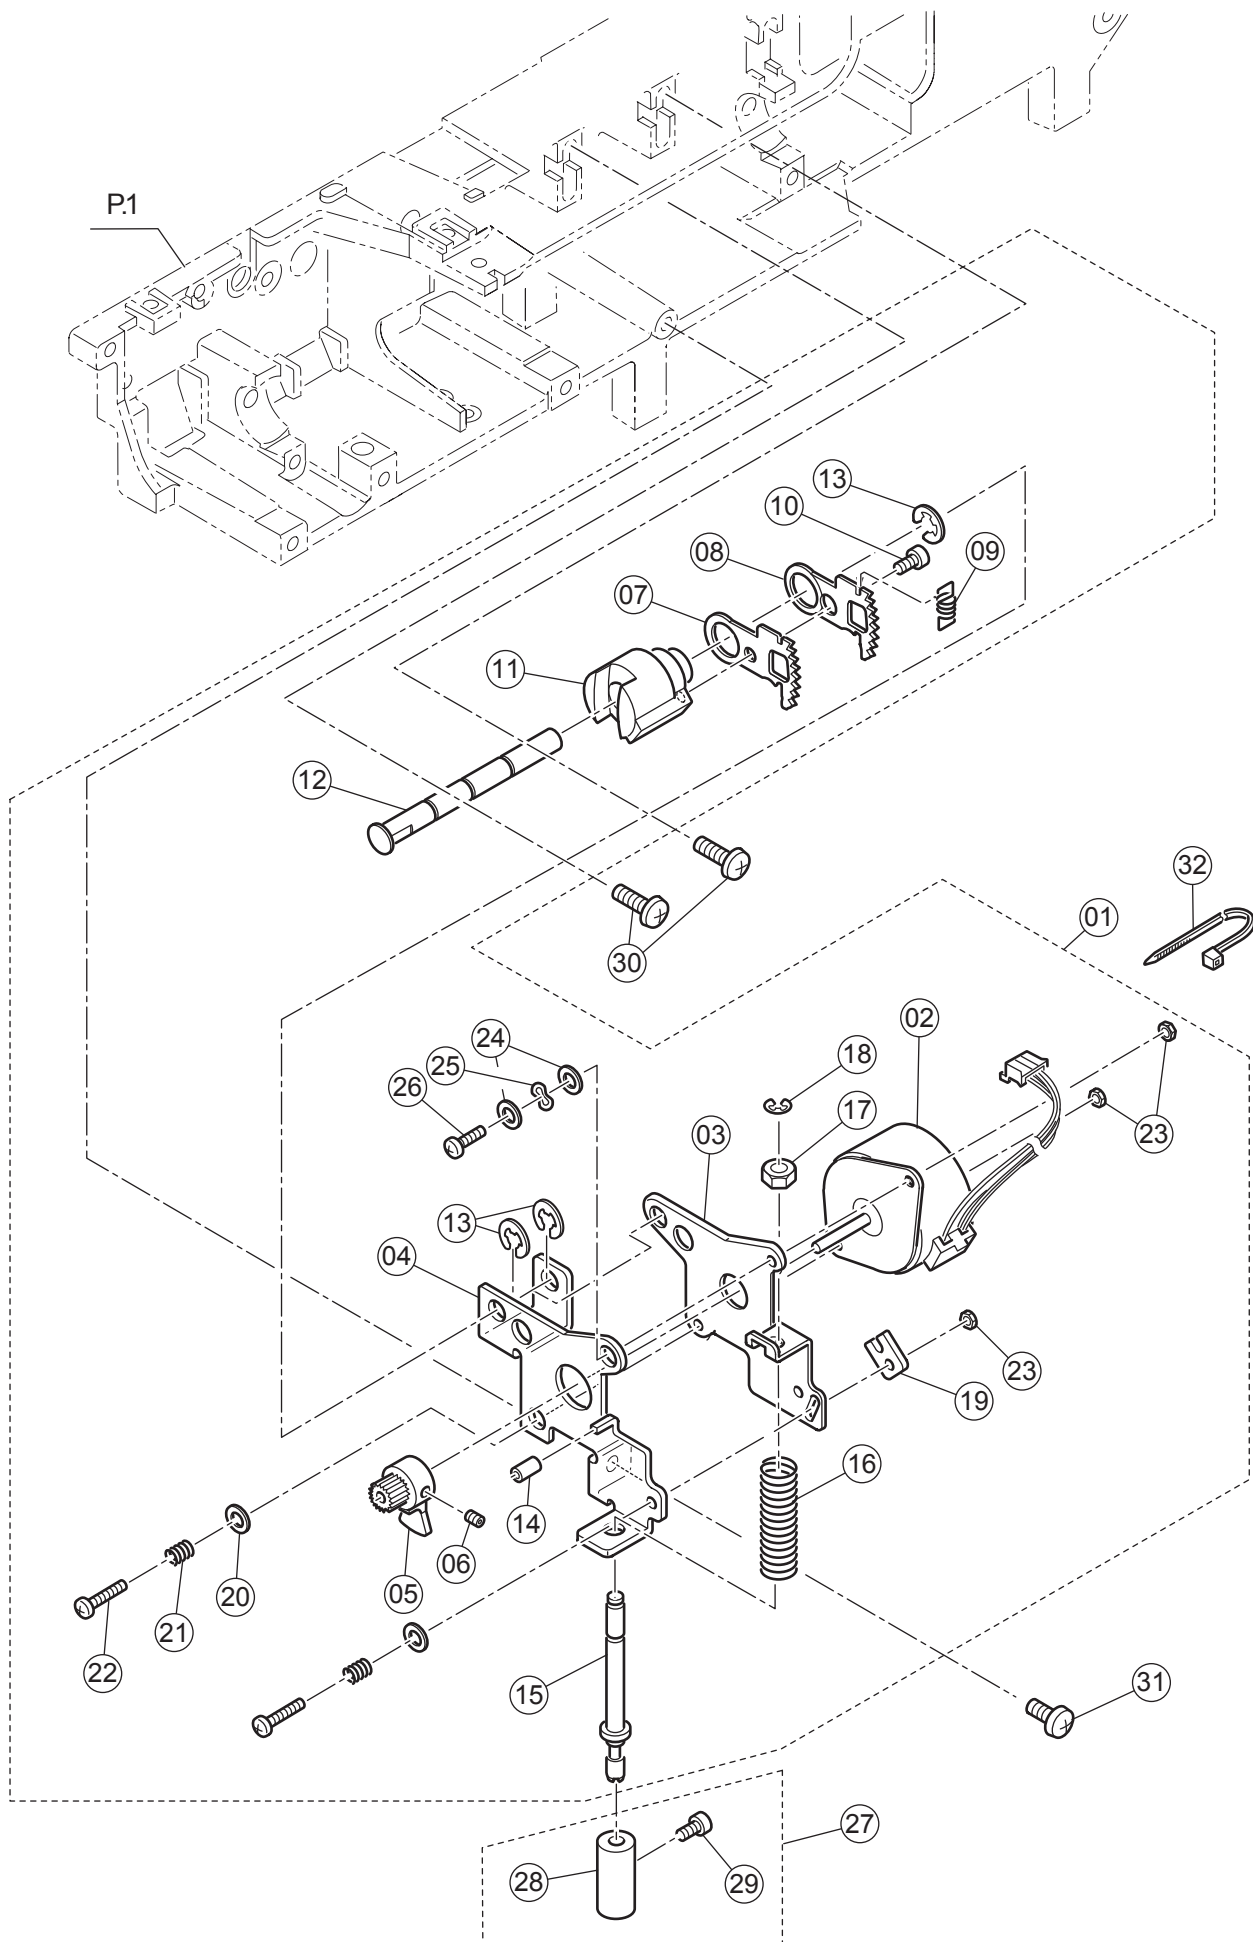

Pos	Part Number	Description
Not available in Stock		
1	416398101	F Pulse Motor Assy. (Incl.2-26)
2	270 HP32894	F Pulse Motor
3	270 HP32901	Adjusting Plate
4	270 HP32895	F Pulse Motor Bracket
5	270 HP32896	F Pulse Motor Gear
6	270 HP30842	Set Screw with Flat Point M3*4
7	270 HP33190	Feed Regulator Gear (A)
8	270 HP33191	Feed Regulator Gear (B)
9	270 HP33187	Feed Regulator Gear Spring
10	270 HP60800	Cap Screw M3*6
11	270 HP32899	Feed Regulator
12	270 HP32900	Feed Regulator Shaft
13	270 HP07492	Snap Ring
14	270 HP32867	Rubber Cushion
15	270 HP33319	Forward-Reverse Adjustment Shaft
16	270 HP32903	Adjusting Spring
17	270 HP12436	Nut
18	270 HP07221	Snap Ring
19	270 HP32904	Nut
20	270 HP12453	Washer
21	270 HP33322	F Pulse Motor Bracket Spring
22	270 HP11431	Pan Head Screw M3*14
23	270 HP13189	Nut
24	270 HP12453	Washer
25	270 HP12487	Wave Washer
26	270 HP11984	Binding Head Screw M3*10
27	416712001	Fine Adjustment Shaft Assy.(Incl.28-29)
28	270 HP33320	Fine Adjustment Shaft
29	270 HP60800	Cap Screw M3*6
30	270 HP10706	Binding Head Screw M4*14
31	270 HP31293	ST Binding Screw M4*8
32	68001311	Cord Band