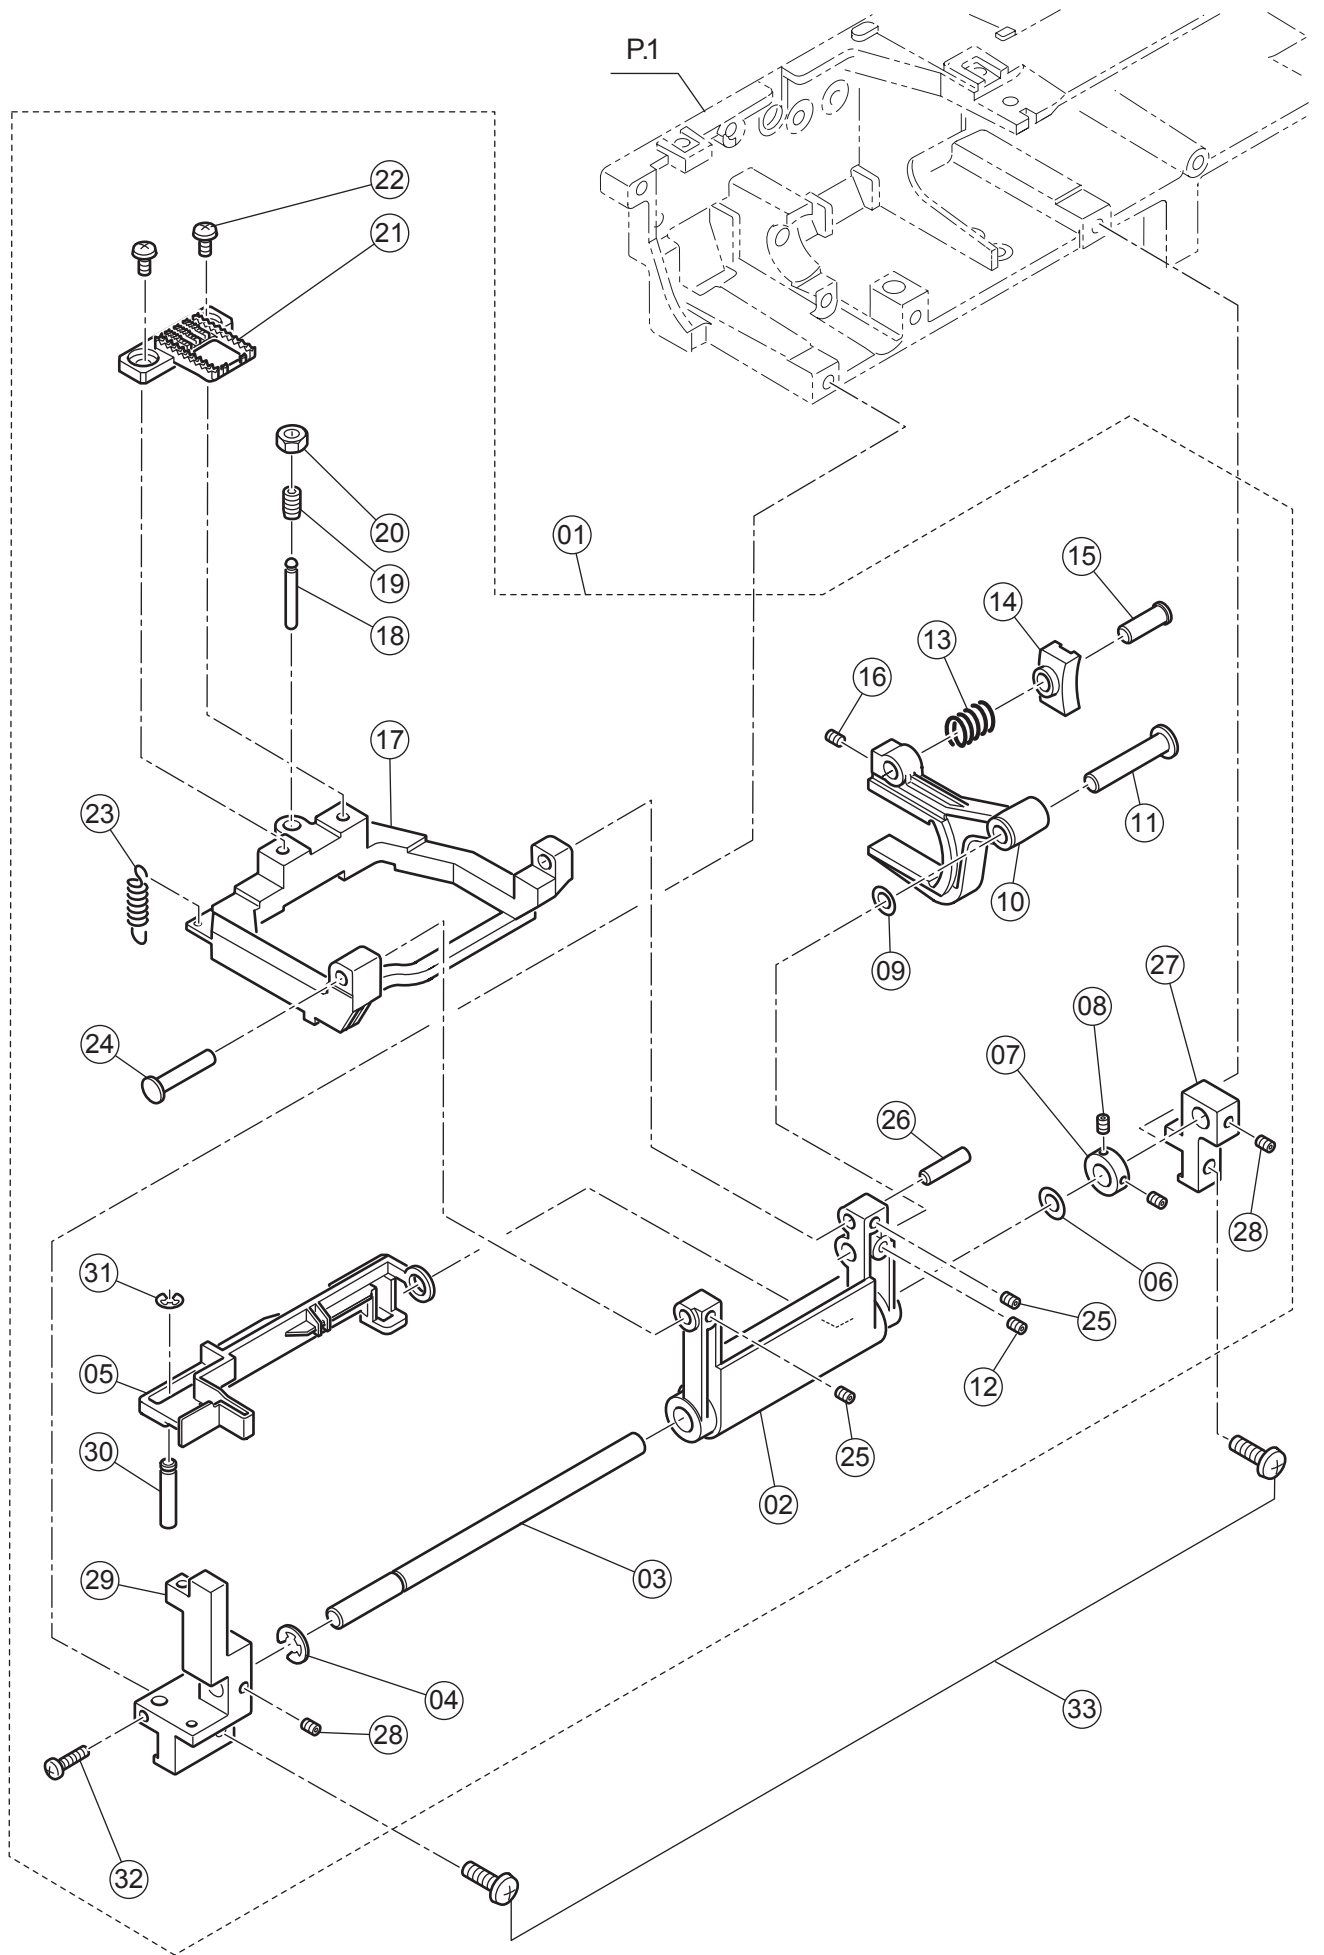

Pos	Part Number	Description
5	416401001	Drop Feed Lever
19	416401301	Adjusting Screw

Not available in Stock

1	416790001	Feed Shaft Assy.(Incl.2-32)
2	HP32864-2	Feed Shaft Guide
3	270 HP32865	Feed Shaft
4	270 HP07492	Snap Ring
6	270 HP10995-2	Polyslider
7	270 HP33168	Feed Shaft Collar
8	270 HP30842	Set Screw with Flat Point M3*4
9	270 HP33127	Polyslider
10	270 HP32880	Forked Cam Follower
11	270 HP30170	Forked Cam Follower Pin
12	270 HP30842	Set Screw with Flat Point M3*4
13	270 HP32883	Feed Slide Block Spring
14	270 HP32882	Feed Slide Block
15	270 HP32881	Slide Block Shaft
16	270 HP30842	Set Screw with Flat Point M3*4
17	416401101	Feed Base
18	416401201	Feed Rocking Connecting Rod
20	416401401	Adjustable Nut
21	416788301	Feed Dog
22	416402901	Binding Head Screw M3.5*6
23	270 HP32873	Feed Rocking Cam Follower Spring
24	270 HP33193	Feed Base Fulcrum Shaft (Left)
25	270 HP30842	Set Screw with Flat Point M3*4
26	270 HP33192	Feed Base Fulcrum Shaft (Right)
27	270 HP32877	Feed Shaft Follower (Right)
28	270 HP30842	Set Screw with Flat Point M3*4
29	416787201	Feed Shaft Follower (Left)
30	270 HP32885	Drop Feed Fulcrum Shaft
31	270 HP07221	Snap Ring
33	270 HP12785	ST Binding Screw M4*12

NOT SET UP

32	HP02910	Pan Head Screw M3*10