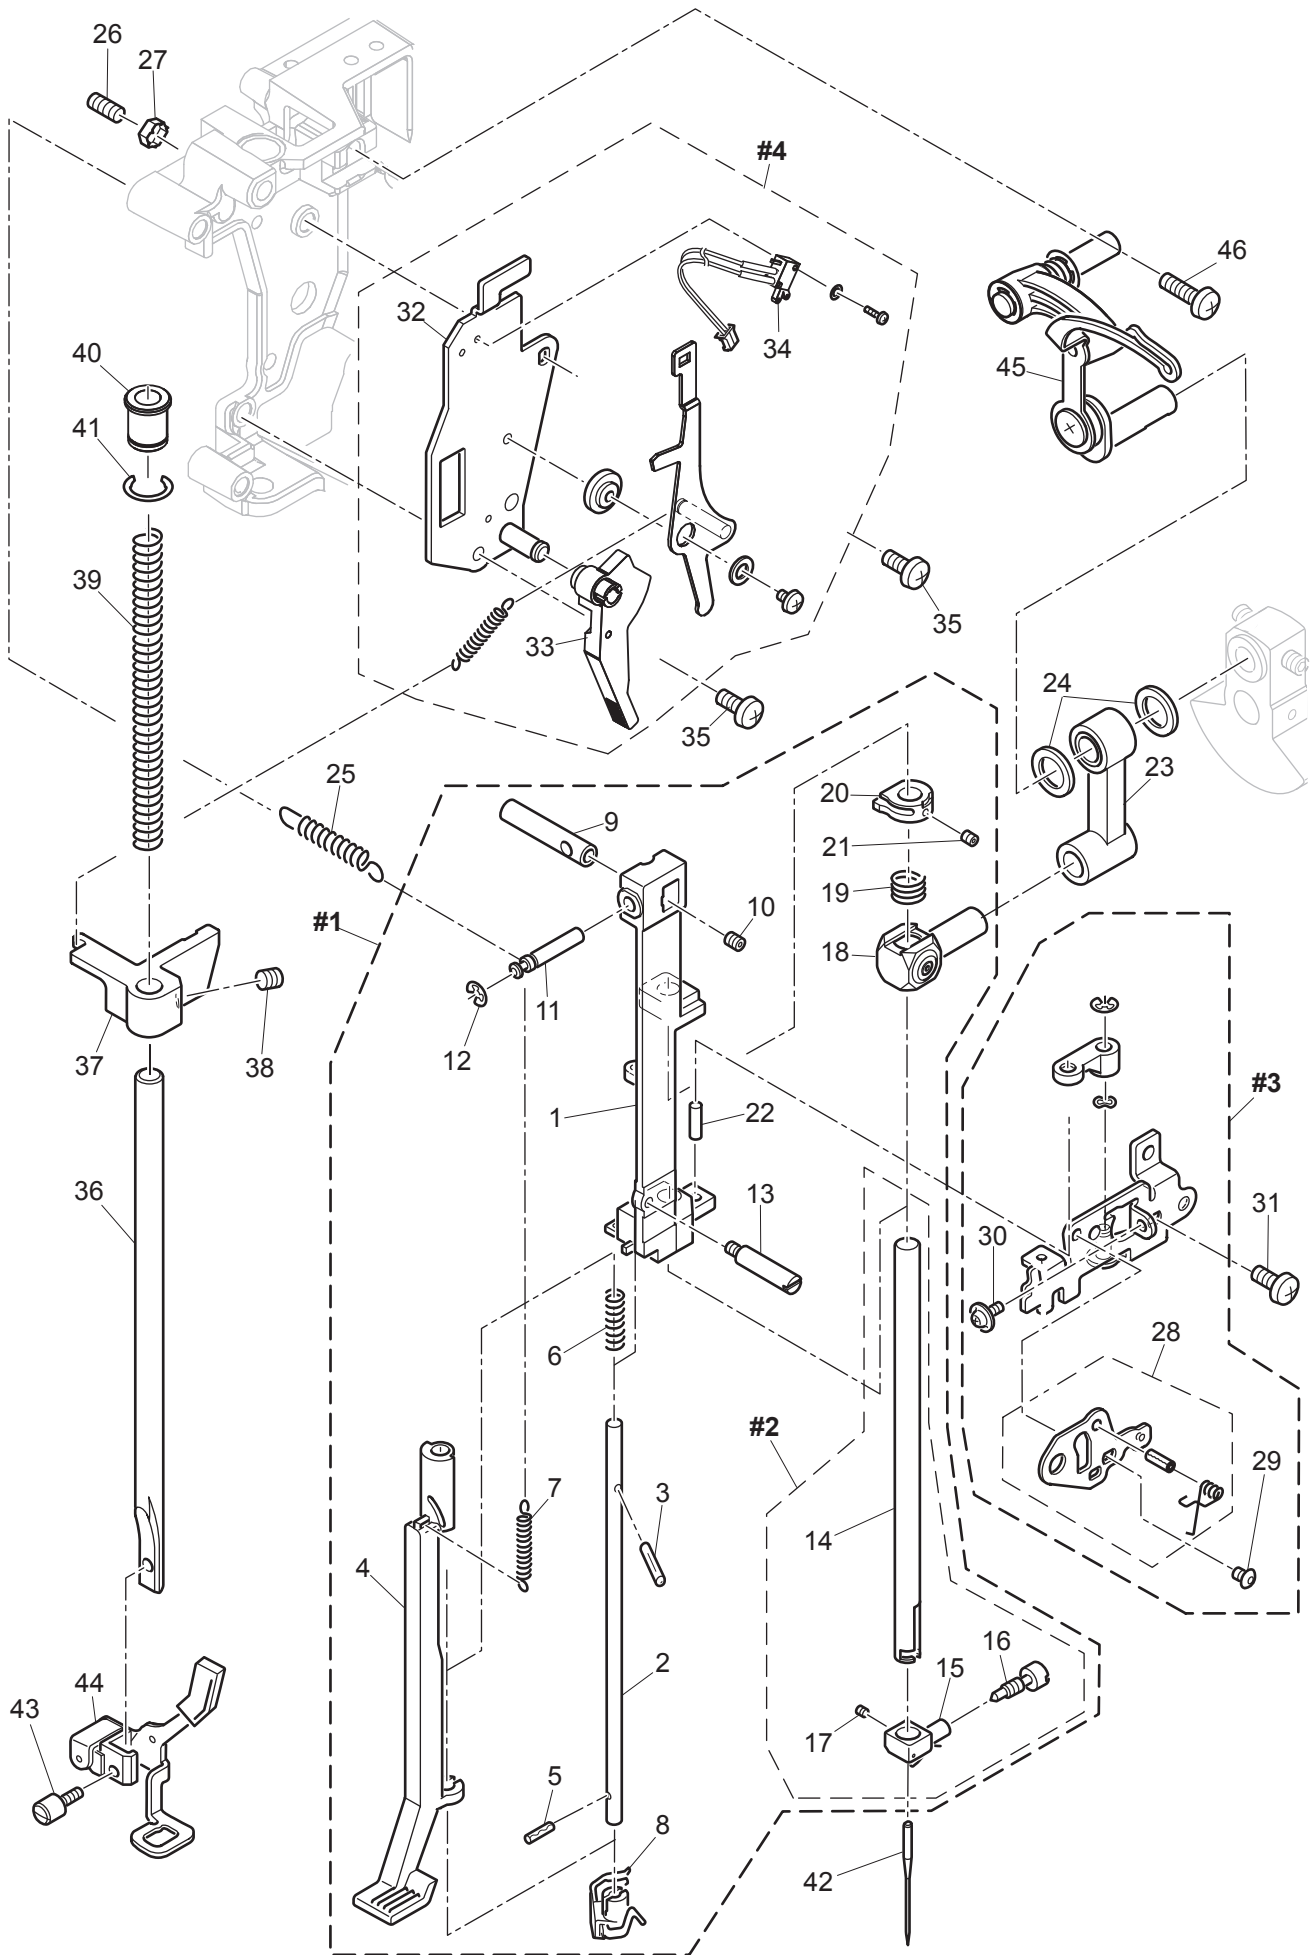

E

Available parts

<u>No.</u>	<u>Part No.</u>	<u>Description</u>
#1	68002674	Needle Bar Guide Assy. Version 1 (Old Version)
#2	68002675	Needle Bar Assy.
#3	68001710	Z Link Bracket Unit Version 1 (Old Version)
#4	68002676	Presser Foot Lifter Bracket Unit
8	68002682	Threader Hook Assy. Version 1 (Old Version)
15	68002629	Needle Clamp Assy.
16	68002630	Needle Clamp Screw
23	68001706	Needle Bar Clank Rod Assy.
33	68002687	Presser Foot Lifter
34	68001730	Presser Foot Switch Assy.
36	68001733	Presser Bar
37	68002688	Presser Bar Guide Bracket
40	68001737	Presser Bar Bush
43	68002497	Presser Foot Thumb Screw
44	68002690	Embroidery Foot
45	68002691	Thread Take-Up Lever Assy. Version 1 (Old Version)