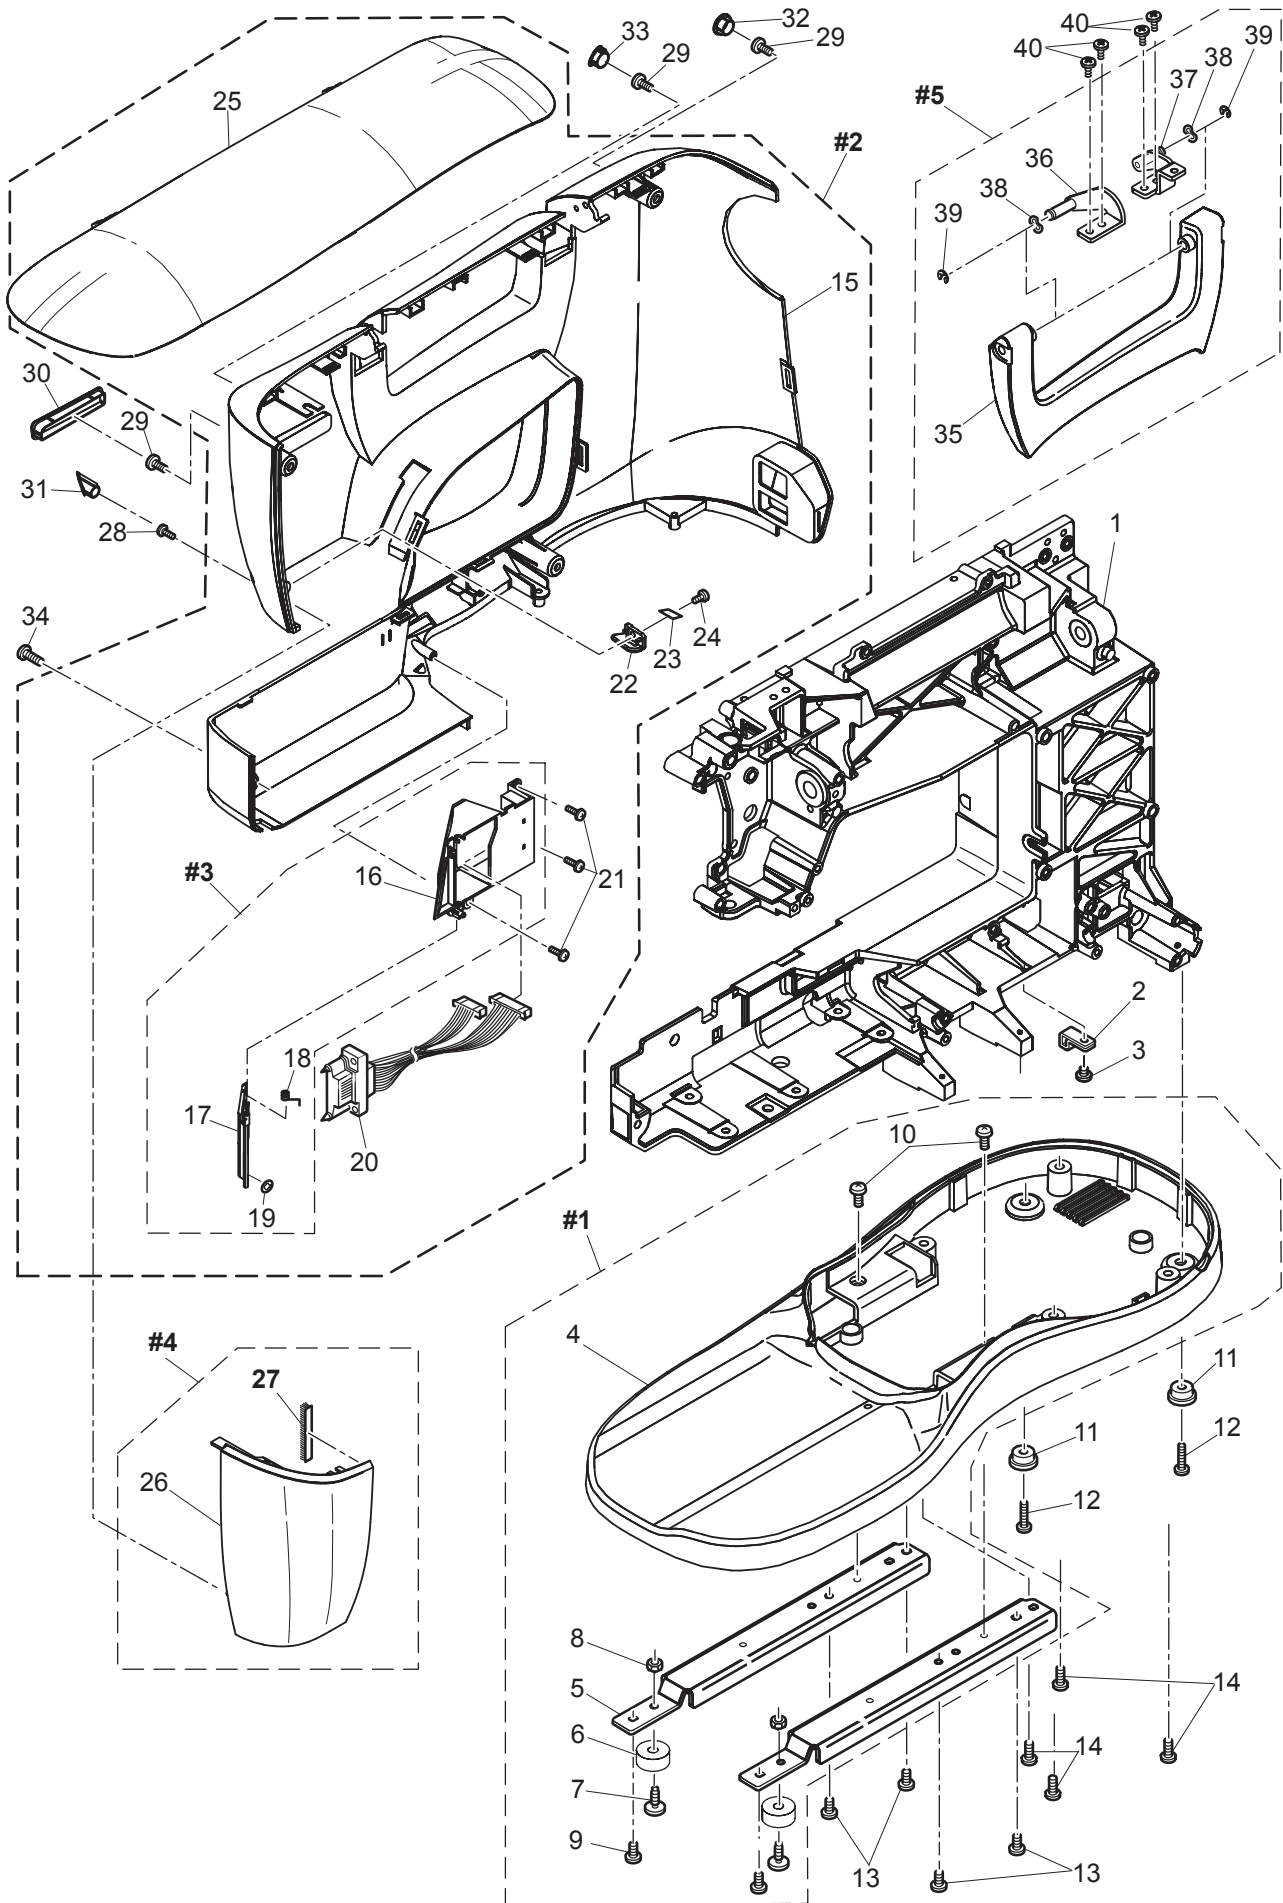

Quantum Stylist Superb EM200

Liste de pièces Lista de Piezas Parts List

A

Available parts

<u>No.</u>	<u>Part No.</u>	<u>Description</u>
#1	68002594	Base Assy.
#2	68002595	Rear Cover Assy.
#3	68002596	Embroidery Unit Connector Lid Bracket Assy.
#5	68002597	Handle Assy.
18	68001239	Connector Lid Spring
20	68002602	Embroidery Unit Connector Assy.
23	412423701	Thread Cutter
29	270 HP90810	Set Screw M4*8
30	68002619	Screw Cap A
31	68002620	Screw Cap B
32	68002621	Screw Cap C
33	68002624	Screw Cap D

NOT Available

#4	68013426	Face Plate Assy.
1	68001166	Machine Frame
2	68001228	Cord Holder
3	68001701	Set Screw M4*4
4	68002598	Base Cover
5	68001179	Base Supporting Plate
6	68000157	Rubber Foot (B)
7	68001184	Rubber Foot Adjusting Screw
8	68001187	Adjustable Lock Nut
9	68001188	Set Screw PT M4*8
10	68001191	Set Screw M4*8
11	68001194	Rubber Foot
12	68001196	Set Screw M4*15
13	68001191	Set Screw M4*8
14	68001198	Set Screw PT M4*10
15	68002599	Rear Cover
16	68002600	Embroidery Unit Connector Lid Bracket
17	68002601	Embroidery Unit Connector Lid
19	416787101	Push Nut
21	68001288	Set Screw PT M3*8
22	68002603	Thread Cutter Base
24	68001207	Set Screw PT M3*6
25	68002604	Flap
26	68002618	Face Plate
27	68002751	Brush
28	68001288	Set Screw PT M3*8
34	68001310	Set Screw PT M4*12
35	68002625	Handle
36	68002626	Handle Hinge (Left) Assy.
37	68002627	Handle Hinge (Right) Assy.
38	416402701	Wave Washer
39	416402801	Snap Ring
40	68001191	Set Screw M4*8

C

Available parts

<u>No.</u>	<u>Part No.</u>	<u>Description</u>
#1	68002664	Bobbin Winder Assy.
#2	68002617	Thread Tension Cover Assy.
5	68002655	Thread Guide
6	68002656	Spool Stand
11	412423701	Thread Cutter
18	68001349	Bobbin Winder Shaft Spring
20	68002696	Rubber Ring
27	68001355	Bobbin Winder Switch Assy.
37	270 HP33163	Brush