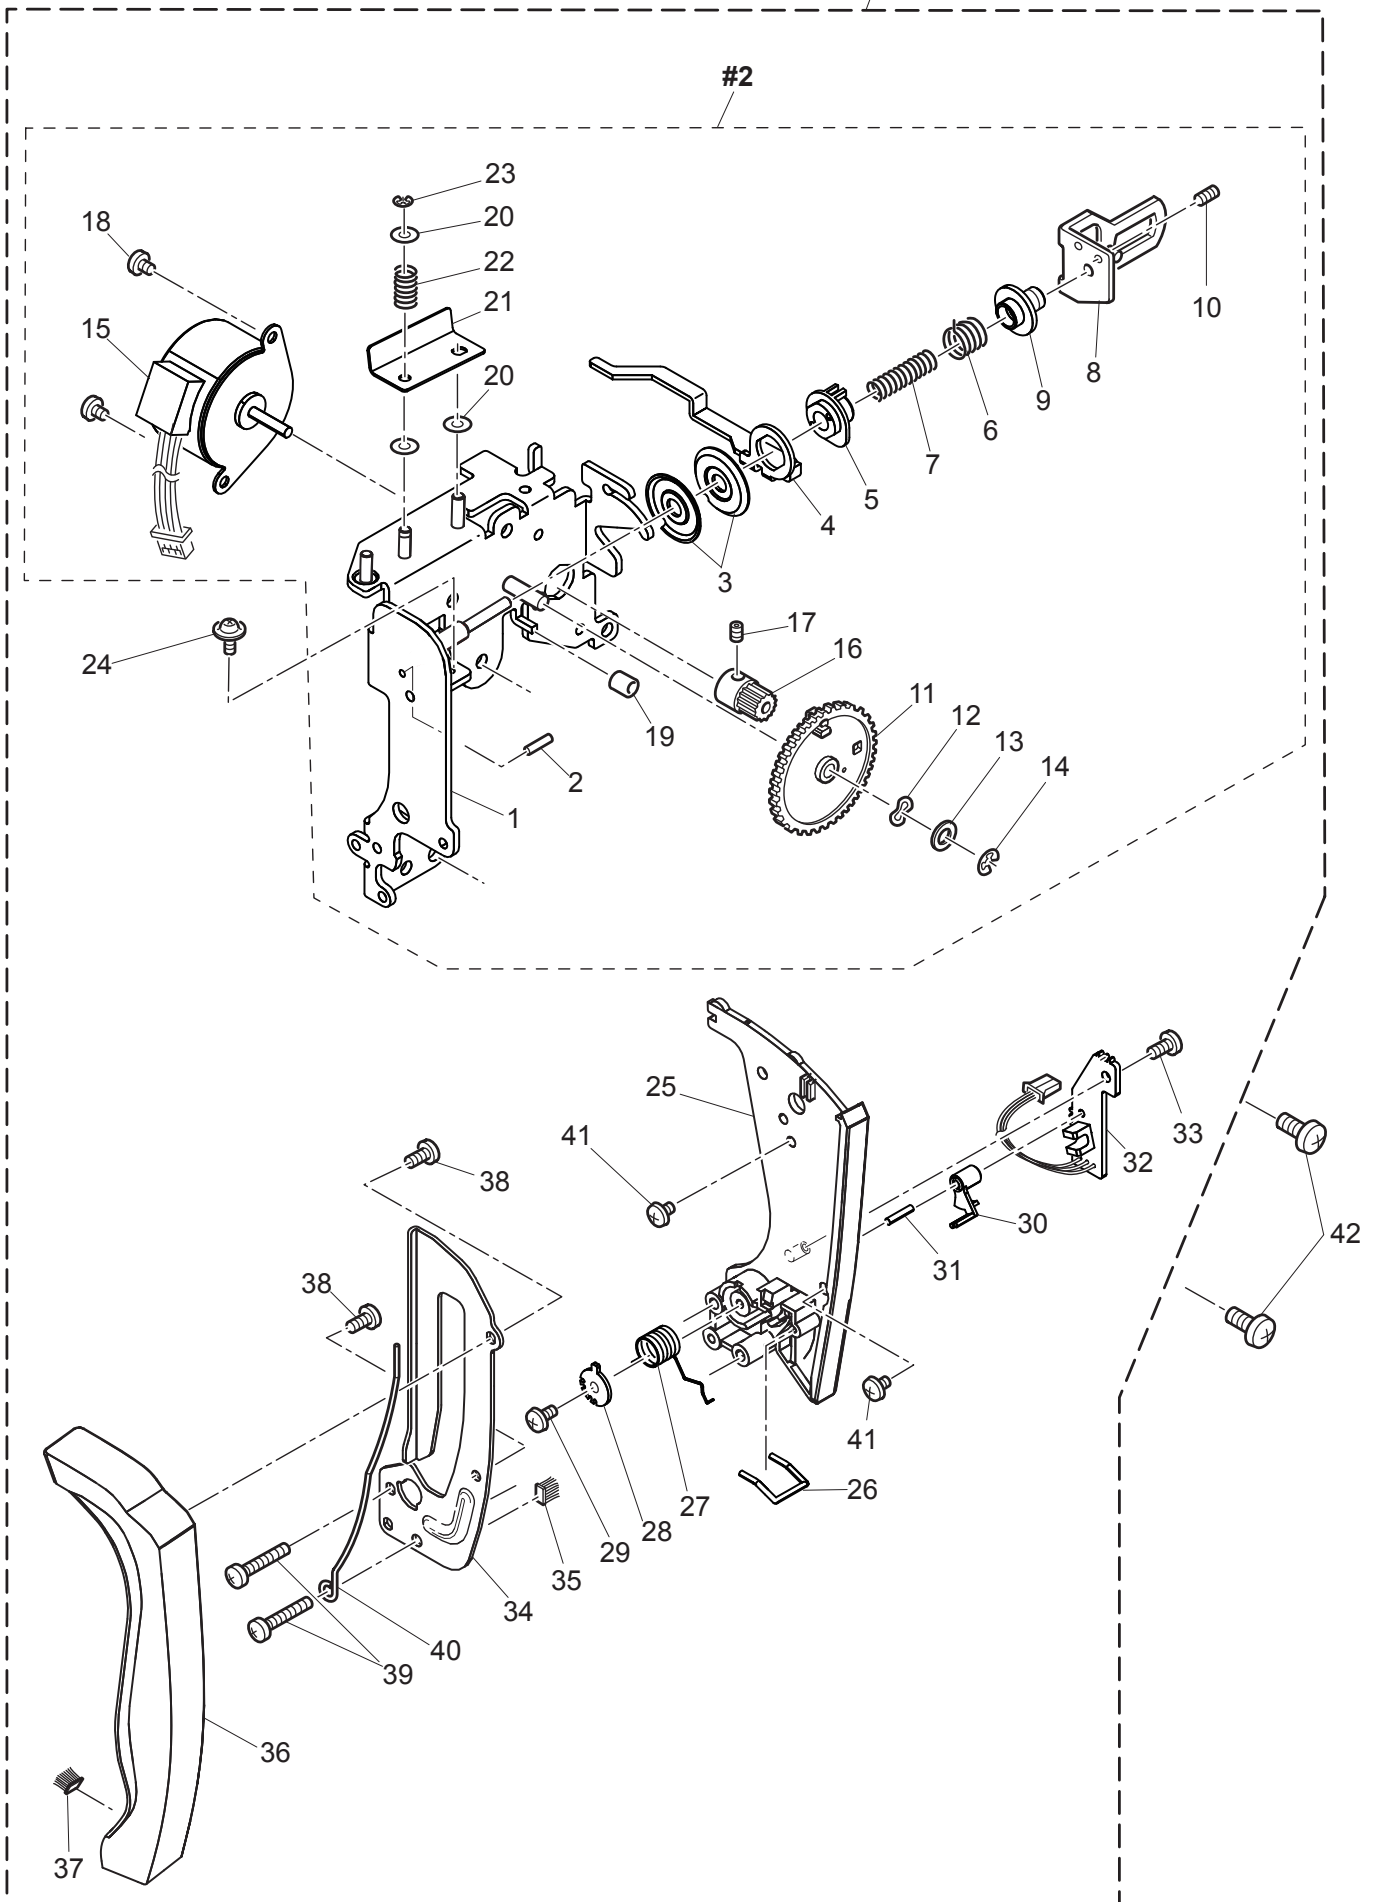

C

Available parts

<u>No.</u>	<u>Part No.</u>	<u>Description</u>
#1	68002664	Bobbin Winder Assy.
#2	68002617	Thread Tension Cover Assy.
5	68002655	Thread Guide
6	68002656	Spool Stand
11	412423701	Thread Cutter
18	68001349	Bobbin Winder Shaft Spring
20	68002696	Rubber Ring
27	68001355	Bobbin Winder Switch Assy.
37	270 HP33163	Brush

NOT Available

1	68002652	Unit Cover
2	68013432	Thread Guide Assy.
3	68002533	Nut
4	68001544	Adjustable Lock Nut
7	68001546	Spool Pin Support Spring
8	68001547	Set Screw PT M3*5
9	68002658	Thread Guide Wire
10	68002659	Bobbin Winder Thread Cutter Cover
12	68002673	Bobbin Winder Bracket Assy.
13	68001598	Set Screw M3*3
14	68002692	Bobbin Winder Conductive Spring
15	68002693	Bobbin Winder Motor Assy.
16	68002694	Set Screw M3*4
17	68002695	Bobbin Winder Shaft
19	68001597	Set Screw M3*3
21	68002697	Bobbin Winder Sensor Lever
22	68002698	Bobbin Winder Spring
23	416402801	Snap Ring
24	68002699	Bobbin Winder Limiting Pipe
25	68002700	Set Screw M3*25
26	68001552	Nut
28	68001356	Washer
29	68001357	Set Screw M2*8
30	68001198	Set Screw PT M4*10
31	68002663	Thread Spool Sticker
32	68002771	Brush
33	68001191	Set Screw M4*8
34	68002660	Set Screw M3*16
35	68001775	Set Screw ST M4*10
36	68002661	Thread Tension Cover
38	68001606	Set Screw M3*5

D

#1

#2

Available parts

<u>No.</u>	<u>Part No.</u>	<u>Description</u>	
#1	68002666	Thread Tension Regulator Unit	
3	68001586	Thread Tension Disc	
15	416395901	Tension Release Pulse Motor	9.84
25	68002669	Thread Guide Cover	
27	416396101	Thread Check Spring	
32	68001656	Thread Sensor Board Assy.	
35	270 HP33163	Brush	
36	68002671	Thread Take-Up Lever Cover	
37	416709501	Brush	