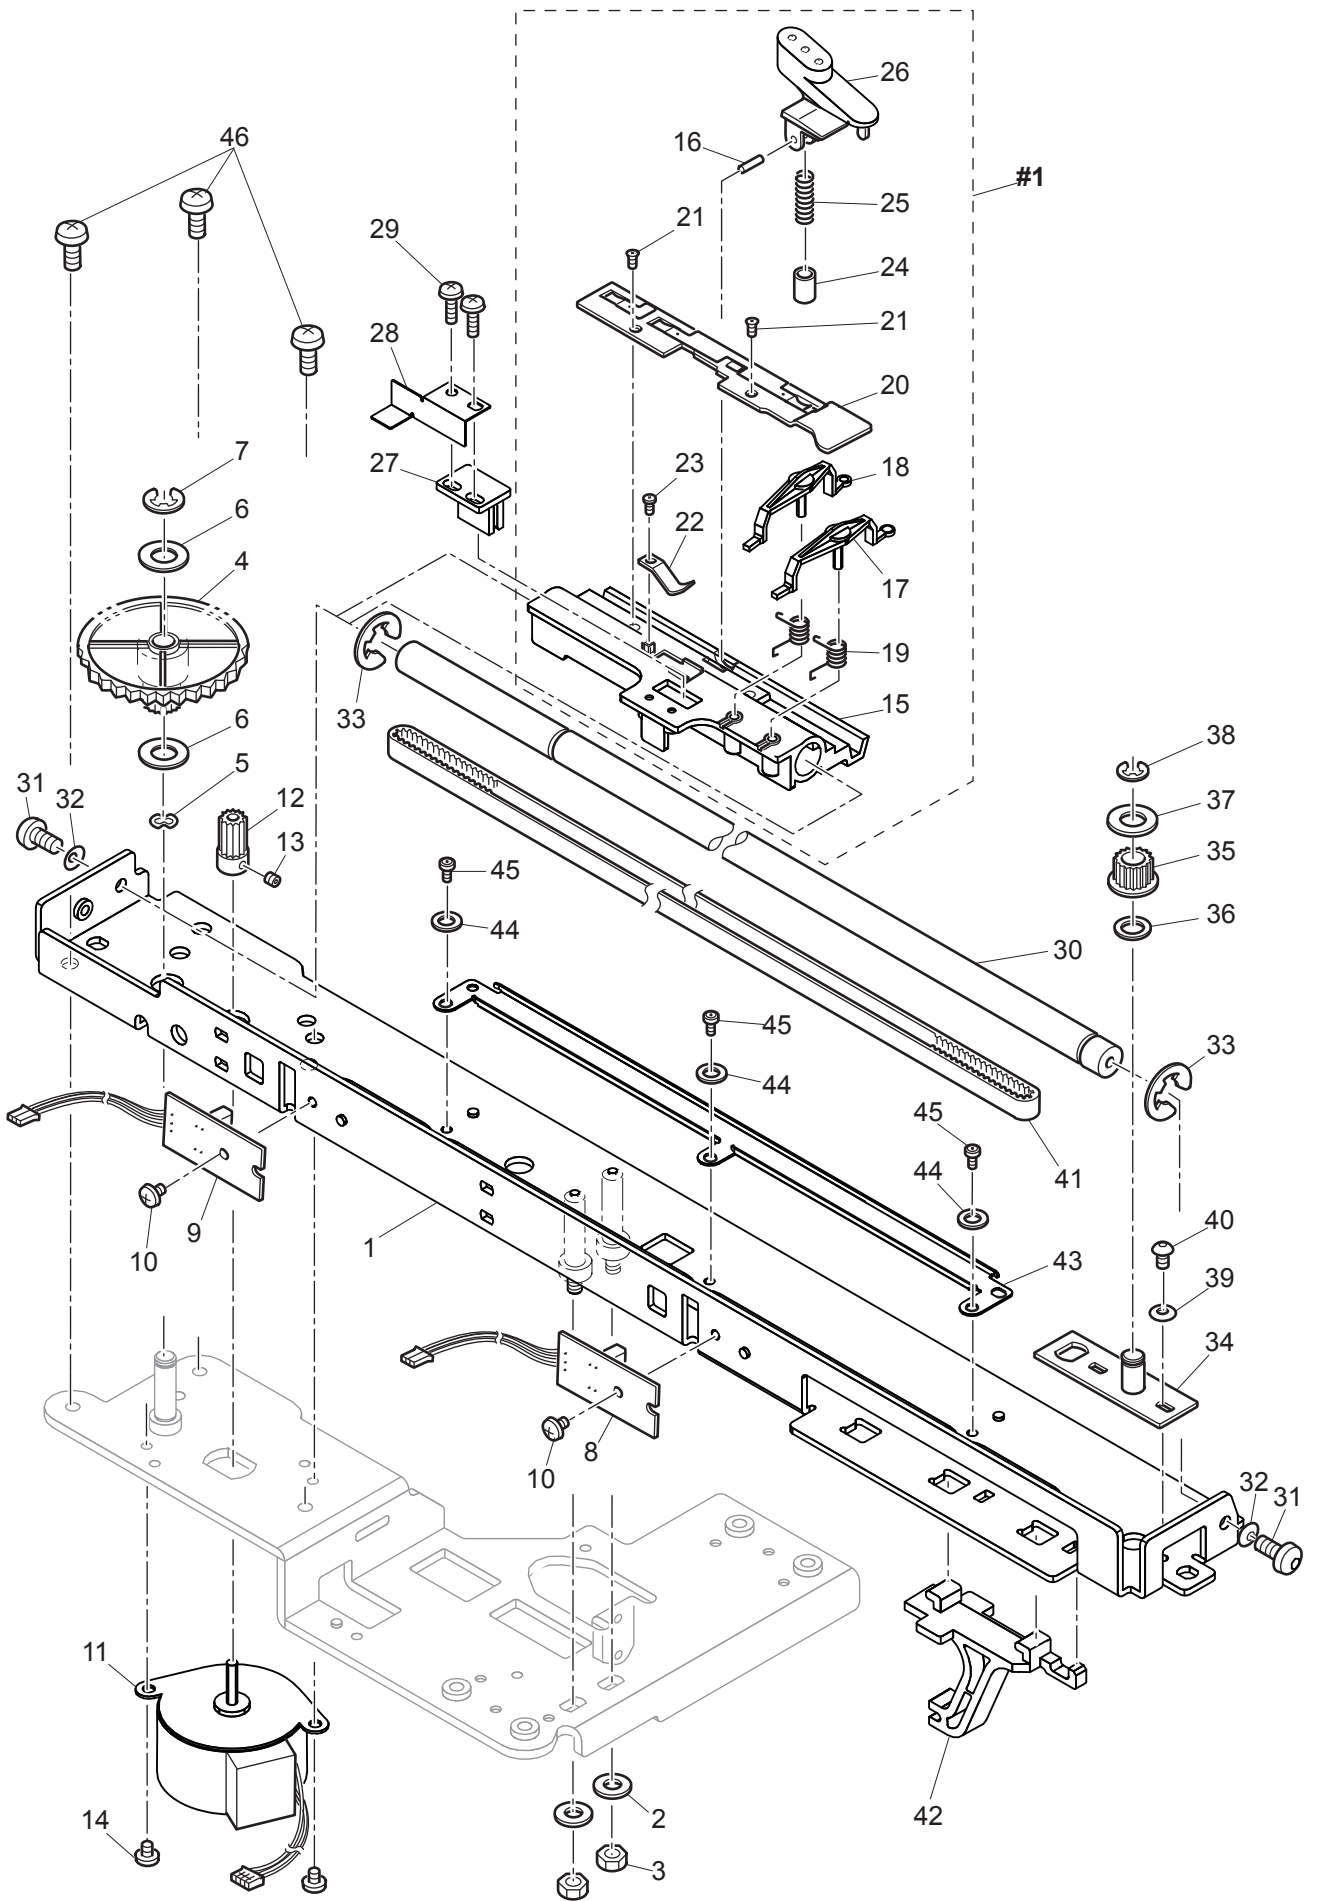

Available parts

<u>No.</u>	<u>Part No.</u>	<u>Description</u>
#1	413026701	Y Carrier Assy.
1	68001221	Y Carriage Base Assy.
4	68001855	Drive Pulley
8	68001309	Hoop Sensor Board Assy.
9	68001427	Y Sensor Board Assy.
11	68001428	Y Pulse Motor
12	68001431	Pulse Motor Gear
15	413026801	Y Carrier
17	412749801	Y Carrier Sensor Arm (A)
19	412555701	Sensor Arm Spring
20	413026901	Y Carrier Panel Assy.
21	411967306	Set Screw
24	412590003	Sleeve
25	412526601	Hoop Stable Spring
26	413030201	Y Carrier Ratch
27	68001788	Y Belt Holder
28	68001791	Y Carrier Shield Plate
30	68001792	Y Guide Shaft
34	68001794	Y Tension Pulley Bracket Assy.
35	68001859	Tension Pulley
41	68001797	Y Timing Belt
42	68002842	Y Carriage Guide
43	68001799	Y Carrier Guide

NOT Available

2	68001297	Washer
3	416786801	Nut
5	68001856	Wave Washer
6	68001857	Washer
7	68001400	Snap Ring
10	68001606	Set Screw M3*5
13	68001771	Set Screw M3*2.5
14	68001773	Set Screw M3*4
16	68013784	Needle Bearing Pin
18	412525402	Y Carrier Sensor Arm (B)
22	68014603	Y Carrier Spring
23	68014773	Set Screw
29	68001288	Set Screw PT M3*8
31	68002633	Set Screw M4*8
32	68002631	Spring Washer
33	68001793	Snap Ring
36	416705201	Polyslider
37	68001795	Washer
38	416402801	Snap Ring
39	68001861	Disc Spring Washer
40	68001862	Set Screw M3*5
44	68001841	Washer
45	68001805	Set Screw M3*3
46	68001191	Set Screw M4*8