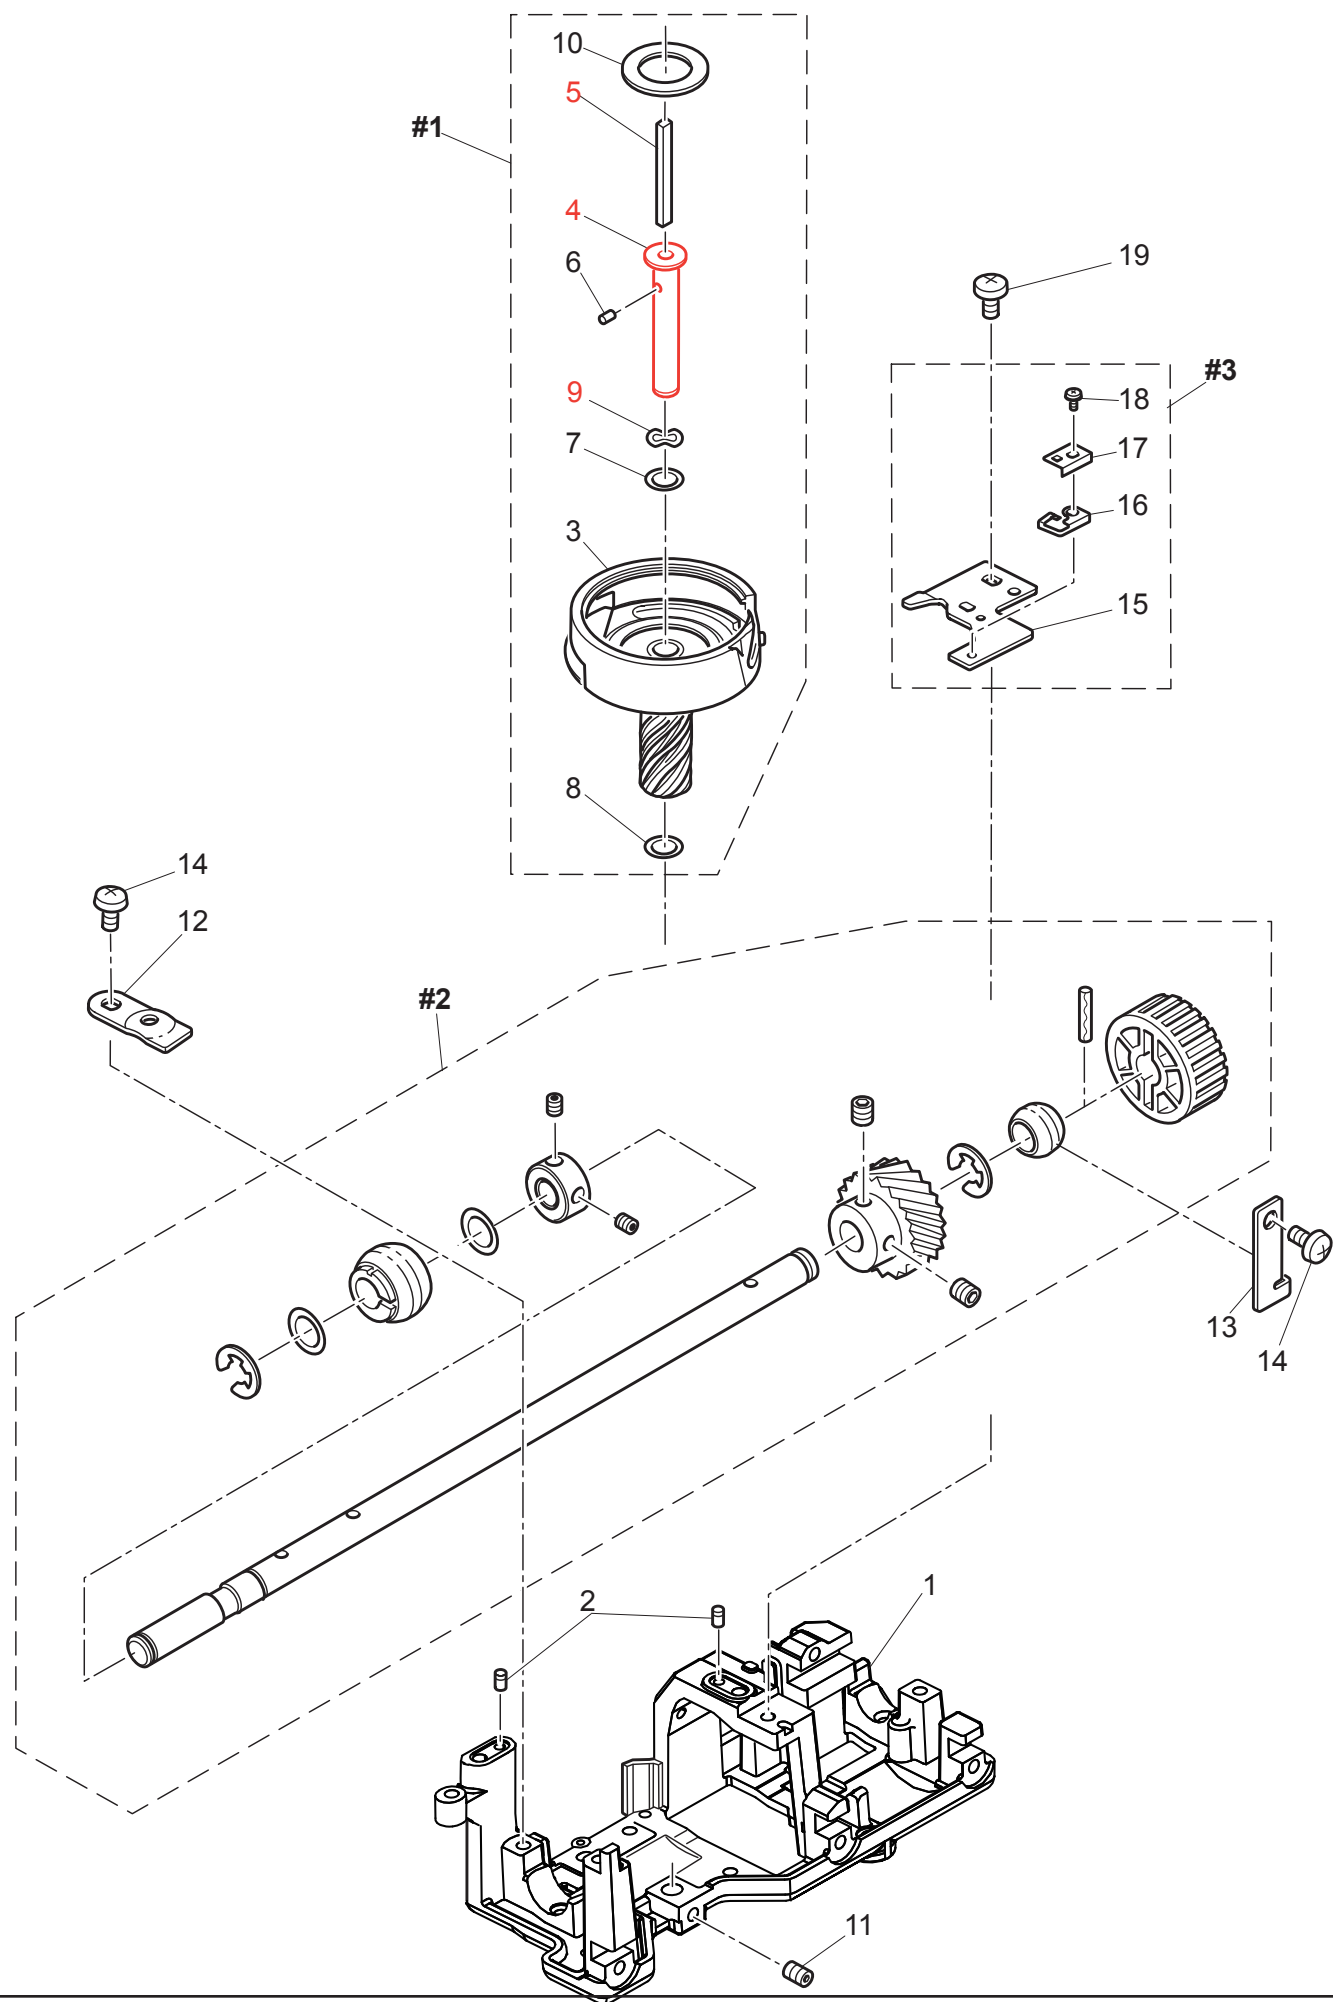

H

Available parts

<u>No.</u>	<u>Part No.</u>	<u>Description</u>
#1	68001467	Hook Race Unit
#2	68002703	Lower Shaft Assy.
#3	68001659	Bobbin Holder Stopper Assy.
3	270 HP30113	Hook Race Assy.

NOT Available

1	68001392	Bed Unit Base
2	68002501	Position Pin for Needle Plate
4	68002869	Hook Race Shaft
5	68013455	Oil Wick (1)
6	68001472	Oil Wick (2)
7	68001474	Polyslider
8	68001475	Polyslider
9	68001856	Wave Washer
10	68001483	Magnet
11	68000153	Set Screw M4*4
12	68001596	Ball Bushing Holder (Left)
13	68001658	Ball Bushing Holder
14	68001191	Set Screw M4*8
15	68001660	Bobbin Holder Stopper Bracket
16	68001662	Bobbin Holder Stopper Spring
17	68001667	Bobbin Holder Stopper Spring Cover
18	68001366	Set Screw M2*3
19	68002502	Set Screw M4*6