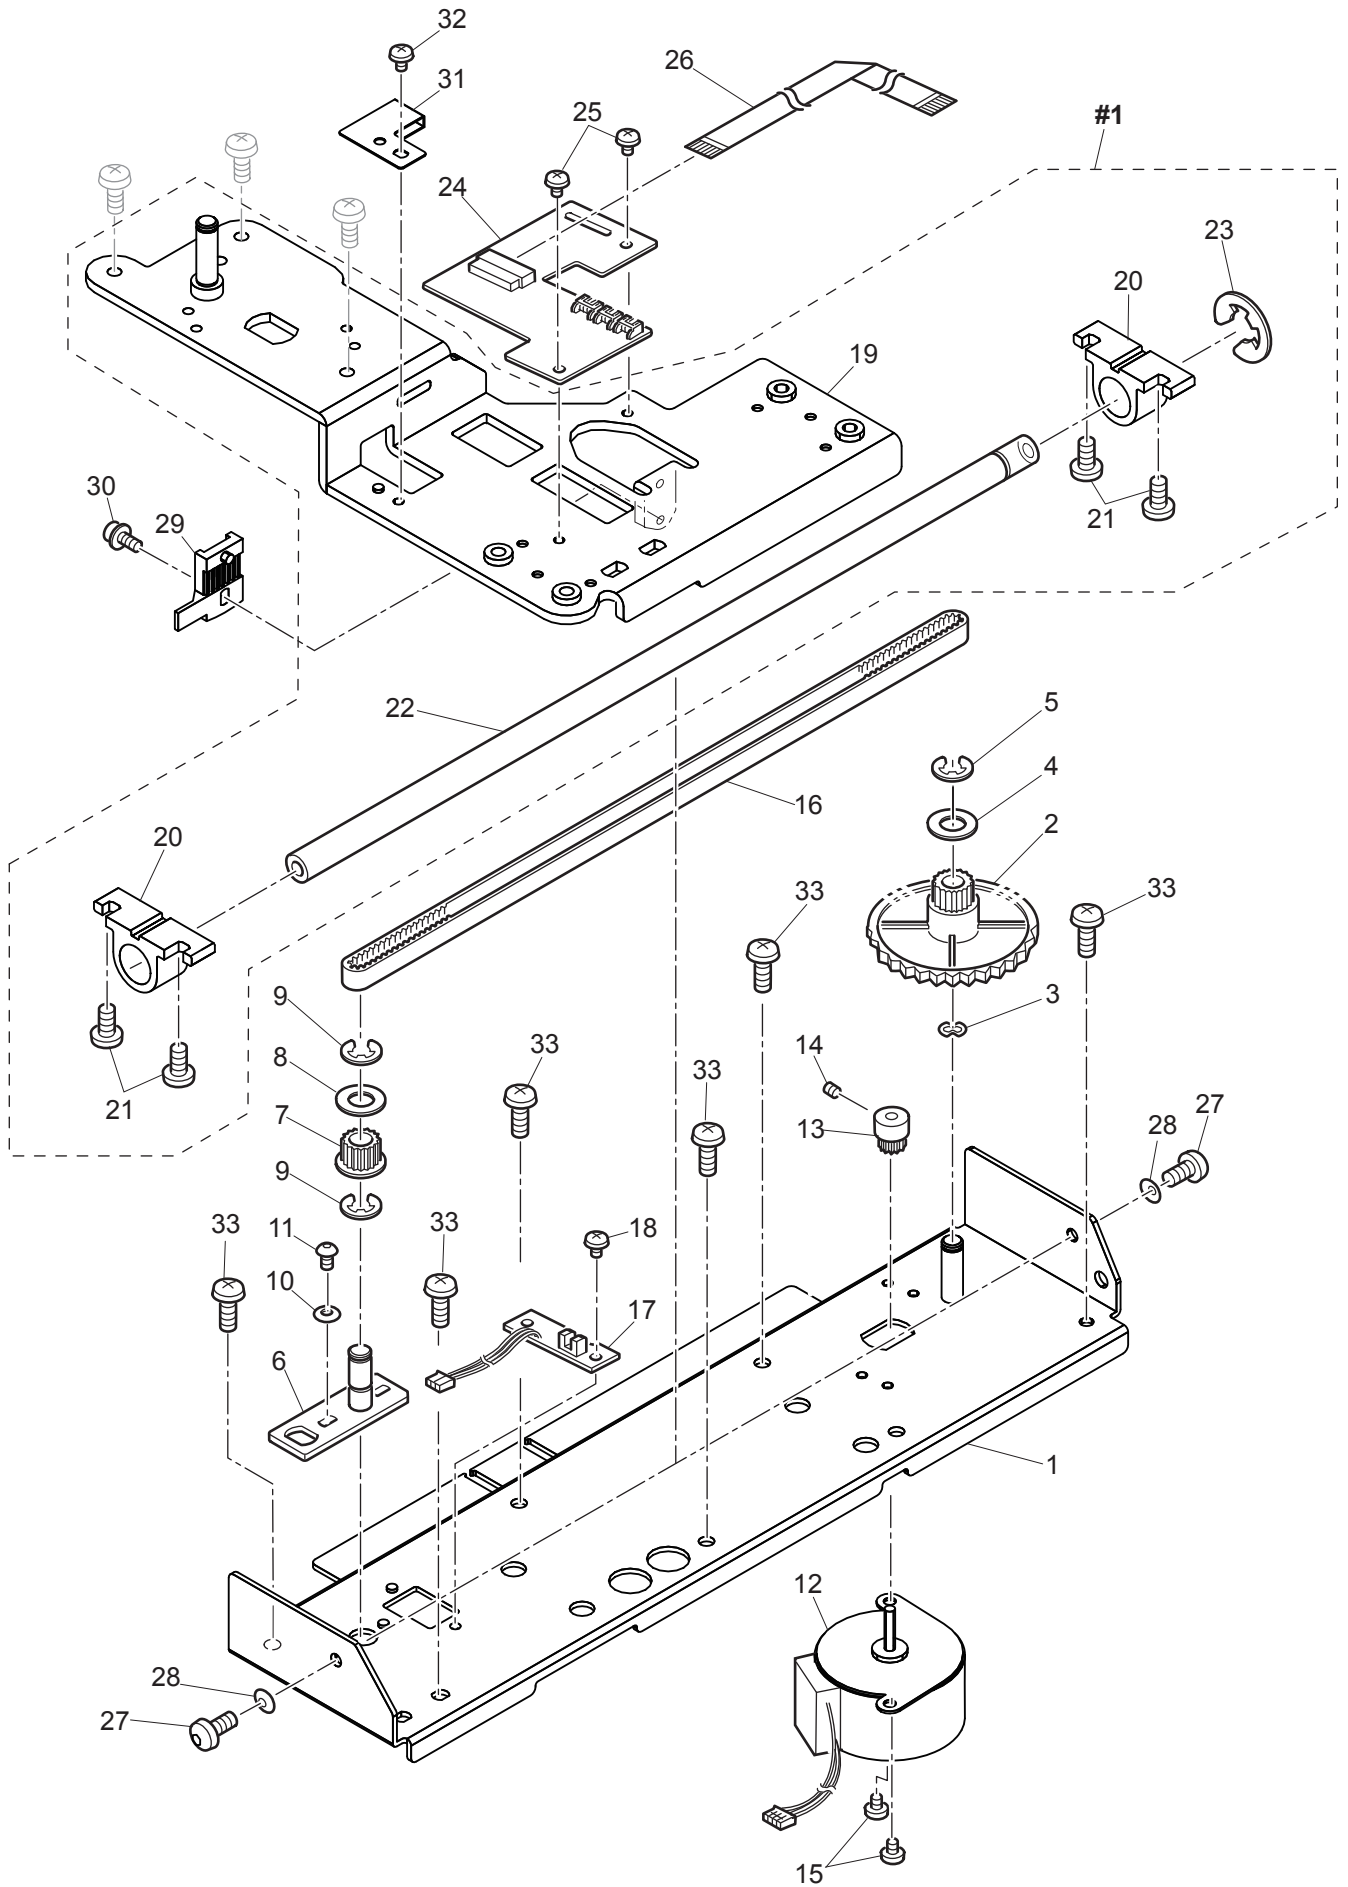

Available parts

<u>No.</u>	<u>Part No.</u>	<u>Description</u>
1	68001854	X Carriage Base
2	68001855	Drive Pulley
6	68001858	Tension Pulley Bracket Assy.
7	68001859	Tension Pulley
12	68001863	X Pulse Motor
13	68001864	Pulse Motor Gear
16	68001865	X Timing Belt
17	68001866	X Sensor Board Assy.
19	68001868	X Carrier Assy.
20	68001869	X Guide Shaft Follower
22	68001872	X Guide Shaft
24	68001870	Relay Board (1) Assy.
26	68001871	Flexible Flat Cable
29	68001875	X Belt Holder
31	68001878	X Harnes Holder

NOT Available

#1	68002841	X Carrier Unit
3	68001856	Wave Washer
4	68001857	Washer
5	68001400	Snap Ring
8	68001860	Washer
9	68001400	Snap Ring
10	68001861	Disc Spring Washer
11	68001862	Set Screw M3*5
14	68001493	Set Screw M3*3
15	68001598	Set Screw M3*3
18	68001606	Set Screw M3*5
21	68001191	Set Screw M4*8
23	68001874	Snap Ring
25	68001606	Set Screw M3*5
27	68002633	Set Screw M4*8
28	68002631	Spring Washer
30	68001876	Set Screw M3*8
32	68001598	Set Screw M3*3
33	68001198	Set Screw PT M4*10