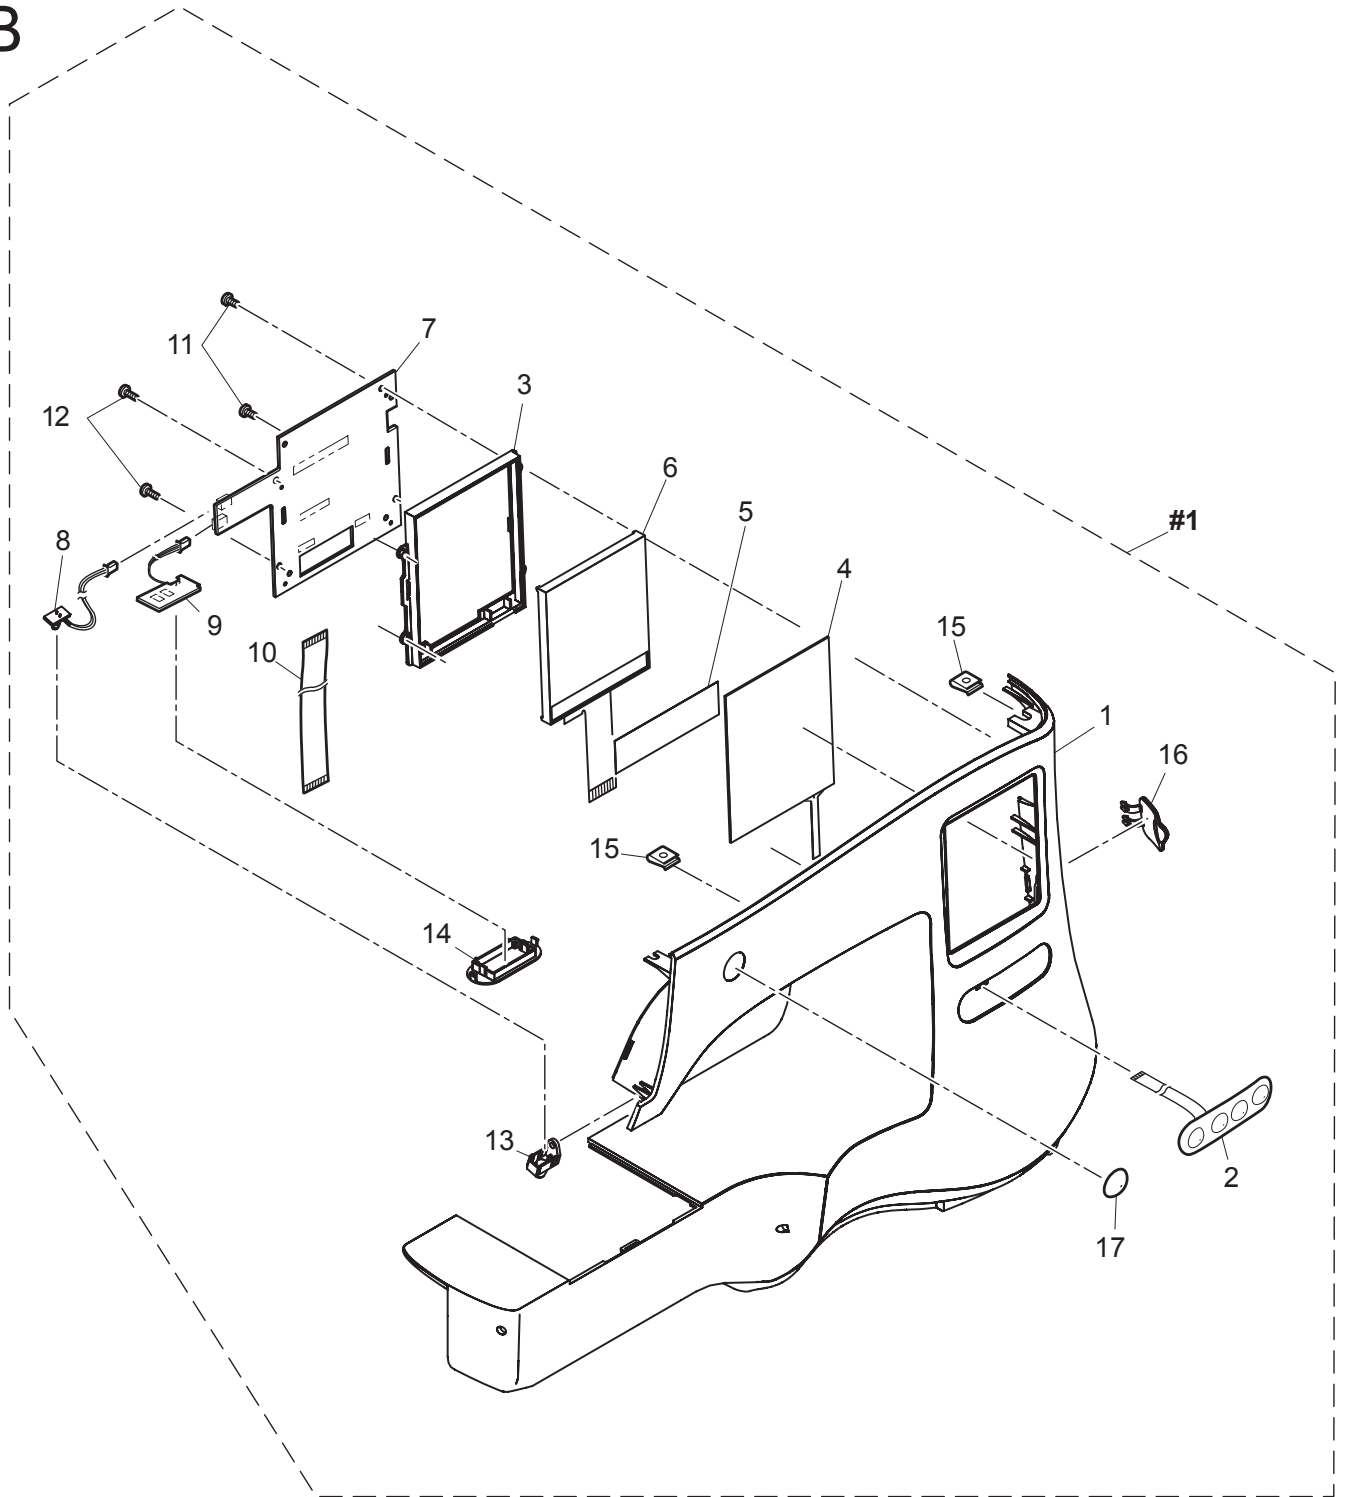

B

Available parts

<u>No.</u>	<u>Part No.</u>	<u>Description</u>
#1	68002613	Front Cover Assy. (Quantum Stylist)
#1	68002616	Front Cover Assy. (Superb)
2	68002640	Membrane Switch
4	68002645	Touch Panel
6	68002647	LCD
7	68002648	Board Assy.
8	68002649	LED Board Assy.(A)
9	68002756	LED Board Assy.(B)
13	68001575	LED Light Cover(A)
14	68001577	LED Light Cover(B)
16	68002650	USB Socket Cover
17	68002651	Cameo

NOT Available

1	68002638	Front Cover (Quantum Stylist)
1	68002639	Front Cover (Superb)
3	68002641	LCD Cover
5	68002646	Panel
10	68013429	Flat Cable
11	68001207	Set Screw PT M3*6
12	68001288	Set Screw PT M3*8
15	68001579	Speed Nut