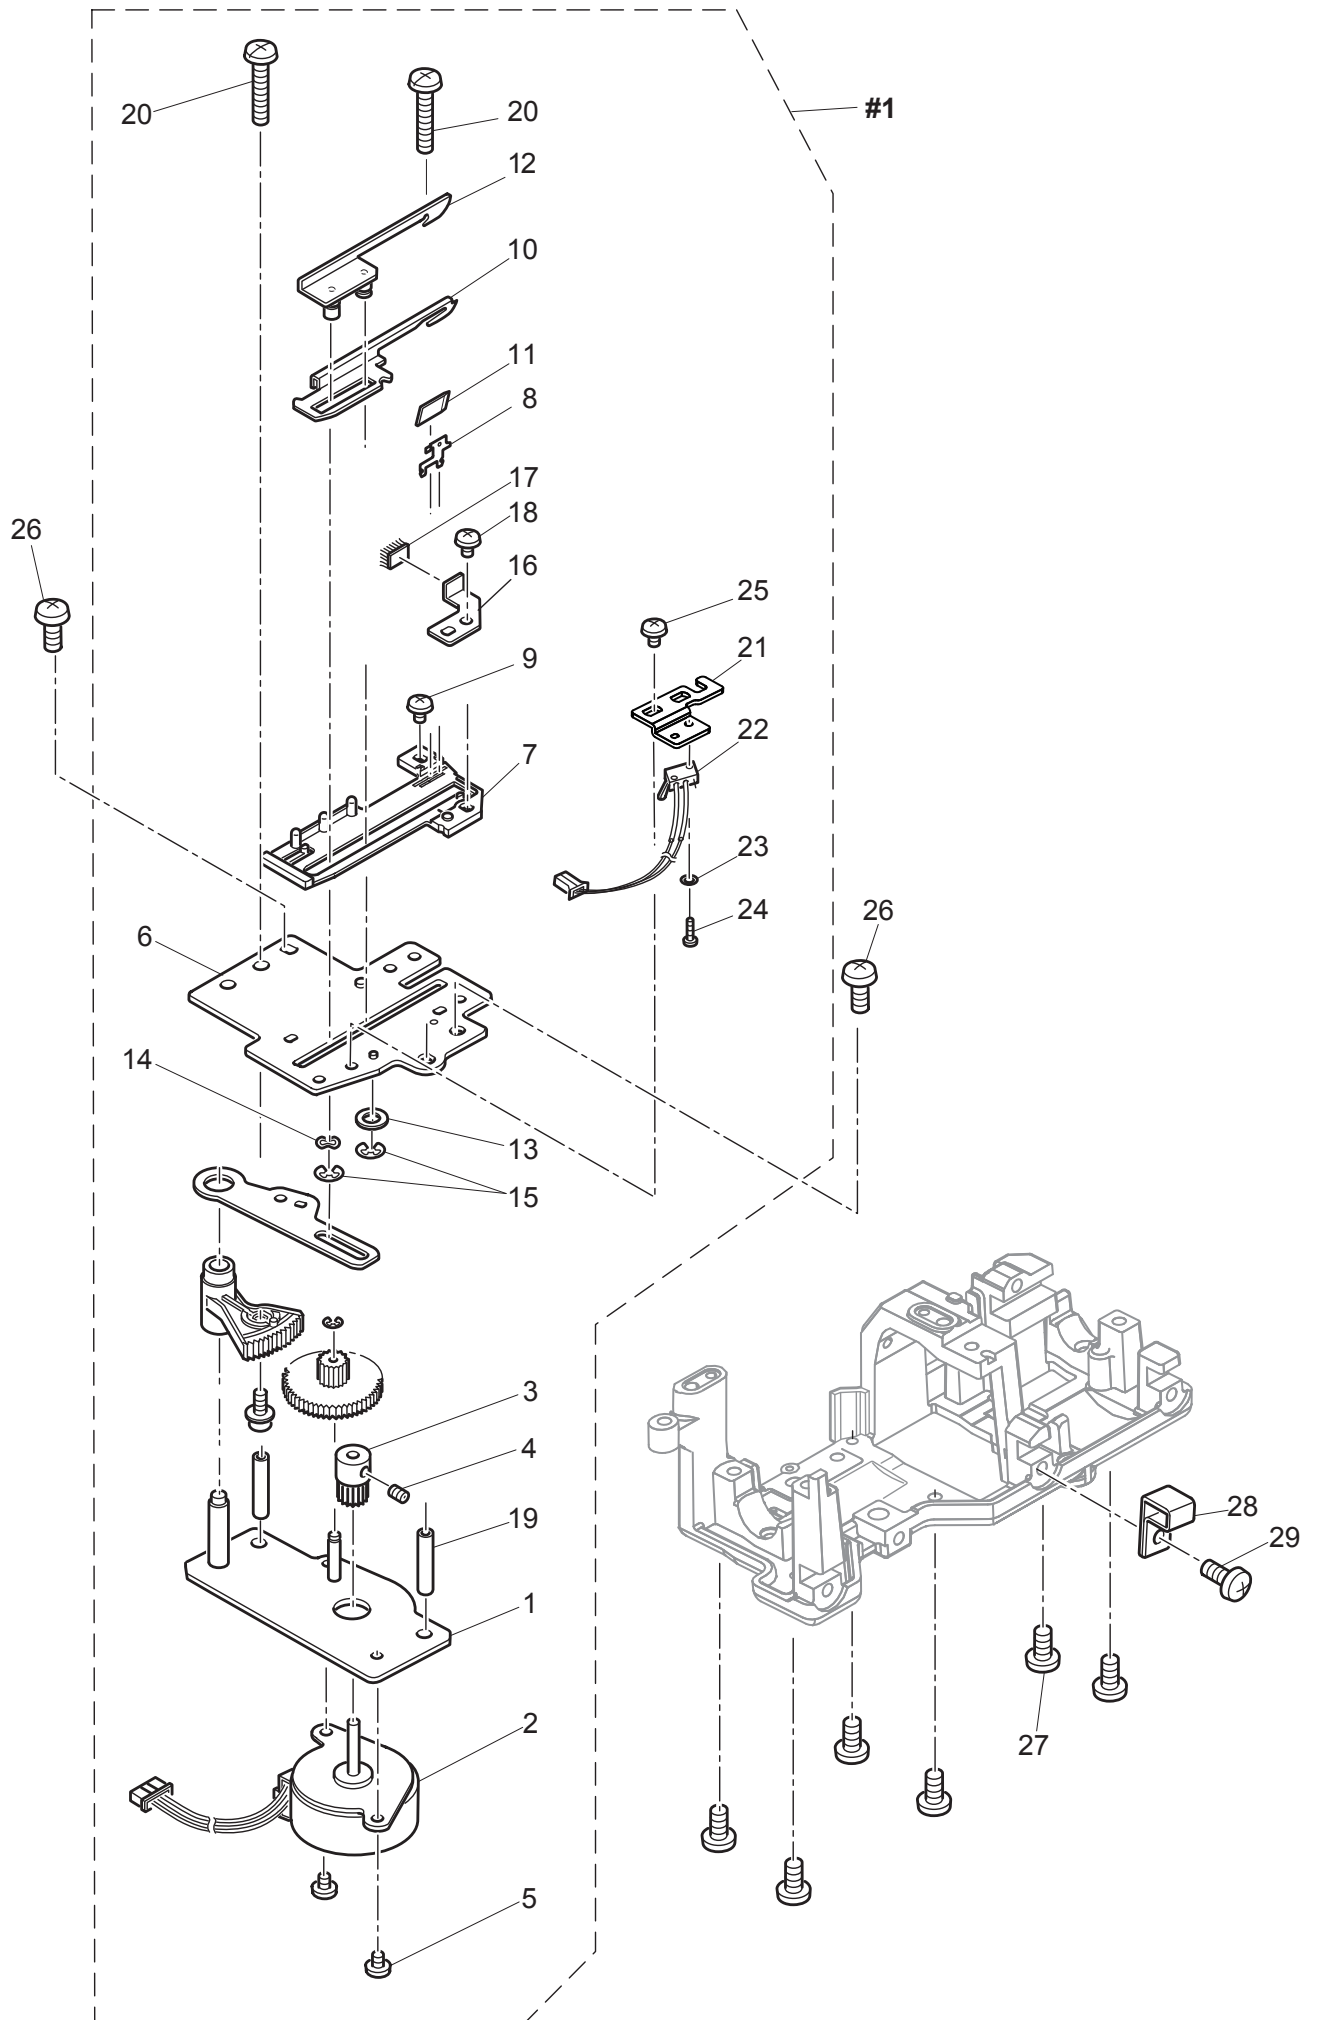

G

Available parts

<u>No.</u>	<u>Part No.</u>	<u>Description</u>
#2	68002665	Needle Plate Assy. Version 1 (Old Version)
#3	68002958	Bobbin Holder Unit Version 2 (New)
22	412423701	Thread Cutter
34	416789501	Bobbin Cover Plate
37	68001389	Bobbin

1	68001392	Bed Unit Base
2	68002501	Position Pin for Needle Plate
4	68002869	Hook Race Shaft
5	68013455	Oil Wick (1)
6	68001472	Oil Wick (2)
7	68001474	Polyslider
8	68001475	Polyslider
9	68001856	Wave Washer
10	68001483	Magnet
11	68000153	Set Screw M4*4
12	68001596	Ball Bushing Holder (Left)
13	68001658	Ball Bushing Holder
14	68001191	Set Screw M4*8
15	68001660	Bobbin Holder Stopper Bracket
16	68001662	Bobbin Holder Stopper Spring
17	68001667	Bobbin Holder Stopper Spring Cover
18	68001366	Set Screw M2*3
19	68002502	Set Screw M4*6

Available parts

<u>No.</u>	<u>Part No.</u>	<u>Description</u>
#1	68002960	Thread Cutter Assy.
8	68005912	Thread Divider
10	68005911	Thread Catcher A
11	412423701	Thread Cutter
12	68005910	Thread Catcher B Assy.
22	68001411	Thread Cutter Switch Assy.