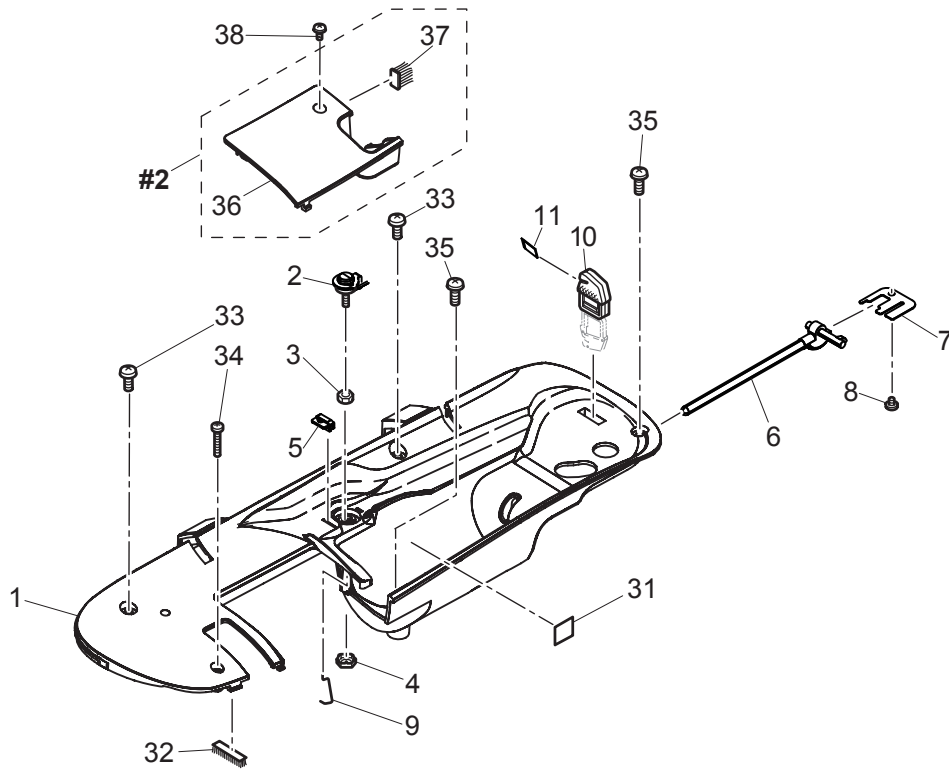

C

Available parts

<u>No.</u>	<u>Part No.</u>	<u>Description</u>
#1	68002664	Bobbin Winder Assy.
#2	68002617	Thread Tension Cover Assy.
5	68002655	Thread Guide
6	68002656	Spool Stand
11	412423701	Thread Cutter
18	68001349	Bobbin Winder Shaft Spring
20	68002696	Rubber Ring
27	68001355	Bobbin Winder Switch Assy.
37	270 HP33163	Brush

NOT Available

1	68002652	Unit Cover
2	68013432	Thread Guide Assy.
3	68002533	Nut
4	68001544	Adjustable Lock Nut
7	68001546	Spool Pin Support Spring
8	68001547	Set Screw PT M3*5
9	68002658	Thread Guide Wire
10	68002659	Bobbin Winder Thread Cutter Cover
12	68002673	Bobbin Winder Bracket Assy.
13	68001598	Set Screw M3*3
14	68002692	Bobbin Winder Conductive Spring
15	68002693	Bobbin Winder Motor Assy.
16	68002694	Set Screw M3*4
17	68002695	Bobbin Winder Shaft
19	68001597	Set Screw M3*3
21	68002697	Bobbin Winder Sensor Lever
22	68002698	Bobbin Winder Spring
23	416402801	Snap Ring
24	68002699	Bobbin Winder Limiting Pipe
25	68002700	Set Screw M3*25
26	68001552	Nut
28	68001356	Washer
29	68001357	Set Screw M2*8
30	68001198	Set Screw PT M4*10
31	68002663	Thread Spool Sticker
32	68002771	Brush
33	68001191	Set Screw M4*8
34	68002660	Set Screw M3*16
35	68001775	Set Screw ST M4*10
36	68002661	Thread Tension Cover
38	68001606	Set Screw M3*5