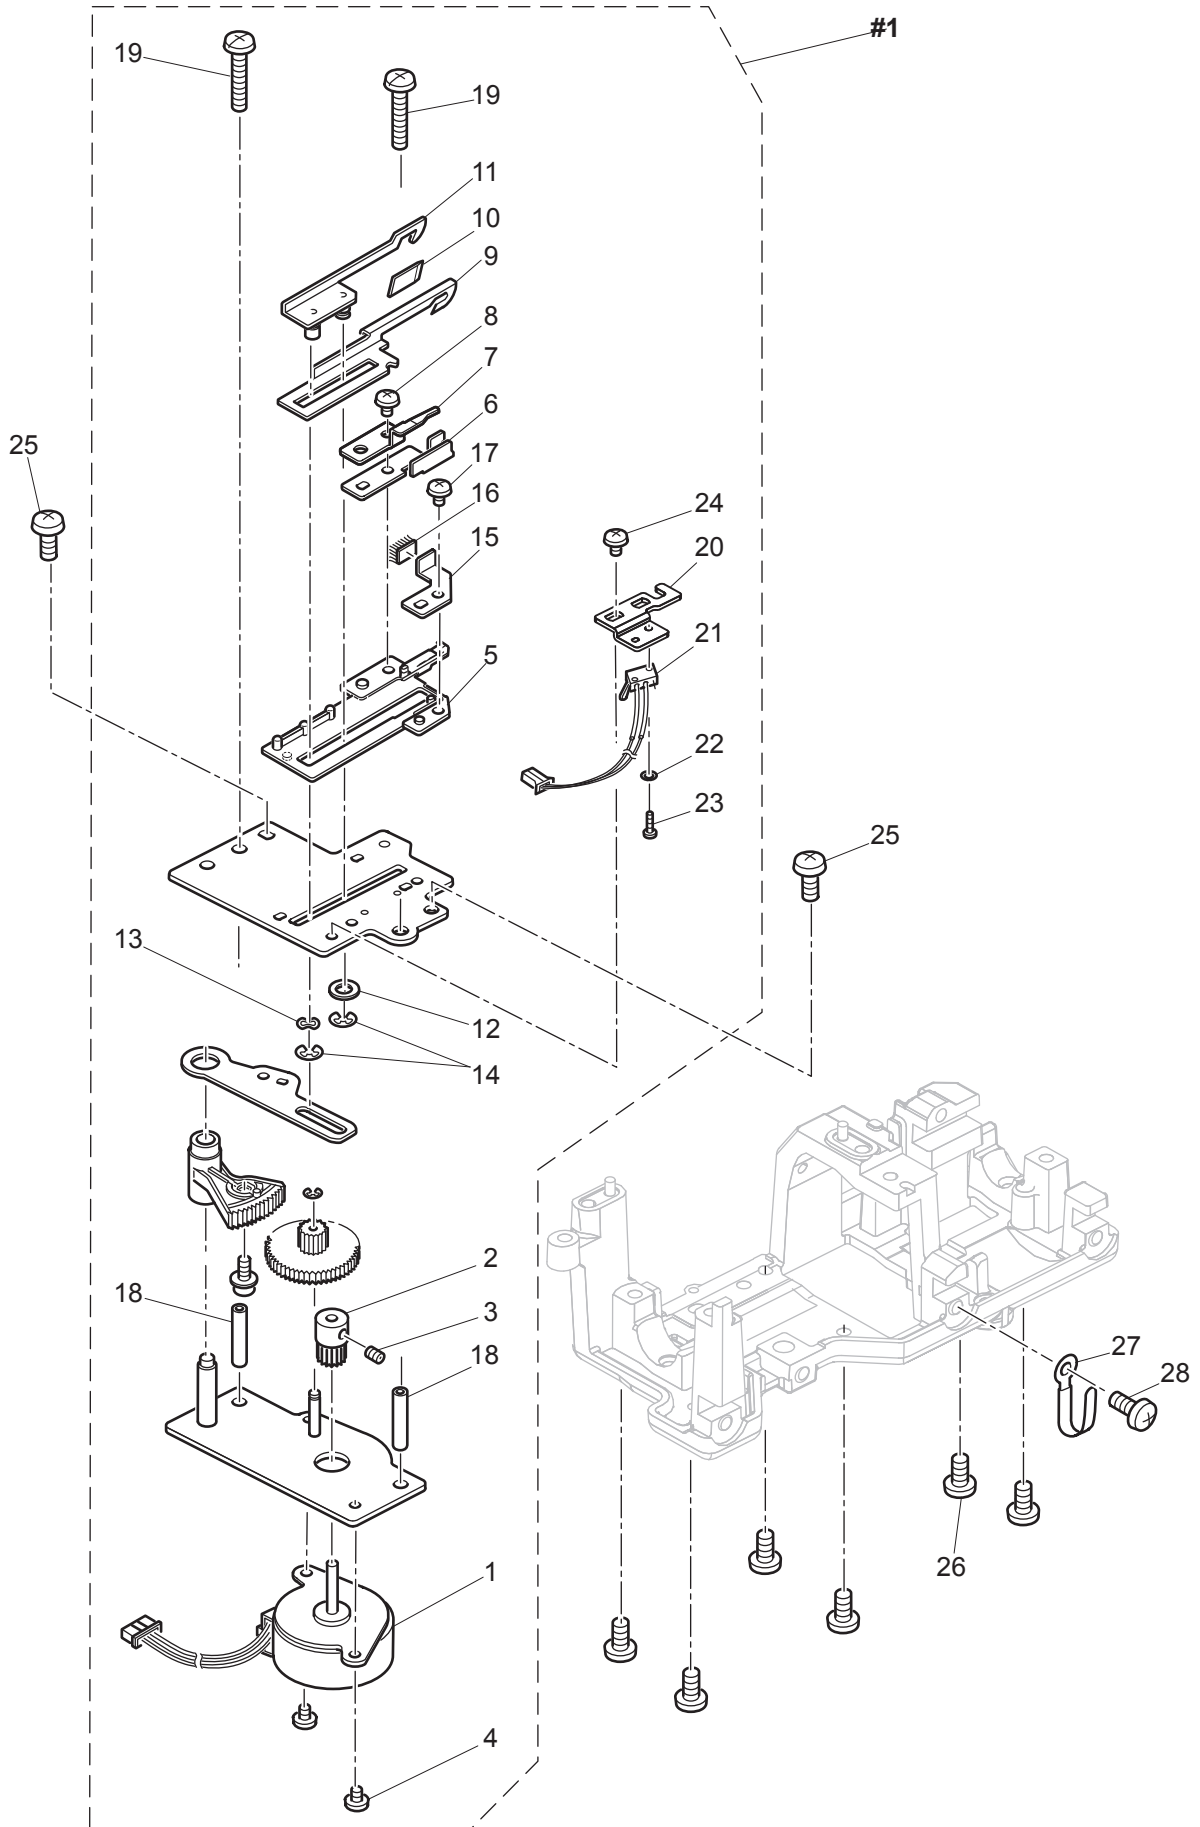

Available parts

<u>No.</u>	<u>Part No.</u>	<u>Description</u>
#1	68001313	Thread Cutter Assy. Version 1 (Old Version)
10	412423701	Thread Cutter
21	68001411	Thread Cutter Switch Assy.