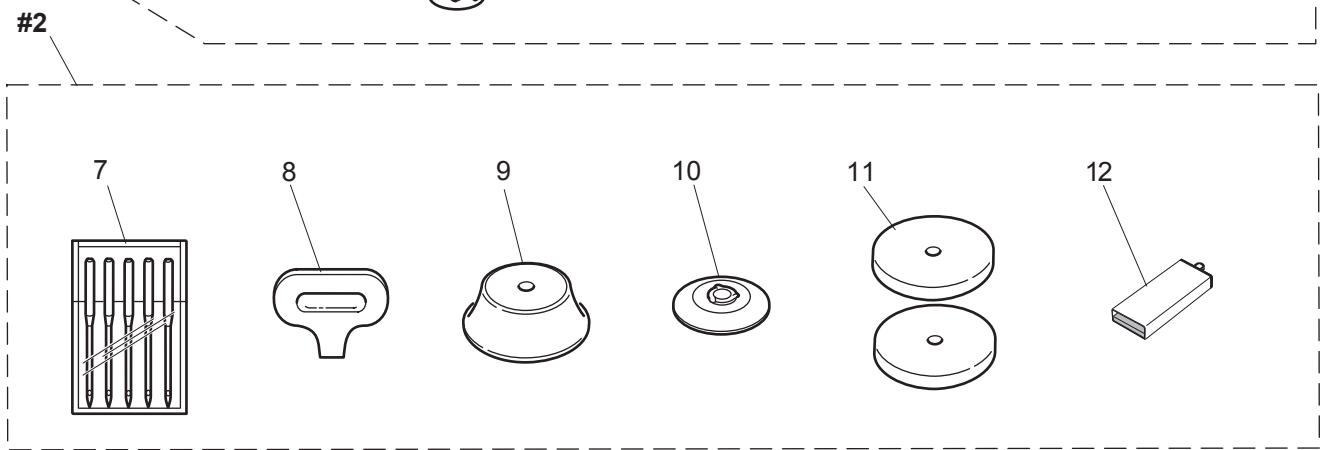

Available parts

<u>No.</u>	<u>Part No.</u>	<u>Description</u>
#1	68002711	Accessory Kit A
1	68001389	Bobbin
2	68001823	Screw Driver
3	68001822	Stitch Ripper
4	68001824	Brush
5	68001820	Spool Pin
6	68001826	Spool Net
7	620098796	Needle Set
8	68001808	Screw Driver for Needle Plate
9	68001559	Thread Cap
10	68001821	Small Thread Cap
11	412610701	Felt
12	68002724	USB Memory Stick
14	412158002	Power Cord (UK)
	412157903	Power Cord (USA, CND, MEX)
	412157801	Power Cord (EU)
28	68002725	Hoop 260*150 (Assy.)
29	68002726	Hoop 100*100 (Assy.)

NOT Available

#2	68013471	Accessory Kit B
13		Instruction Manual
14		Power Cord (AUS)