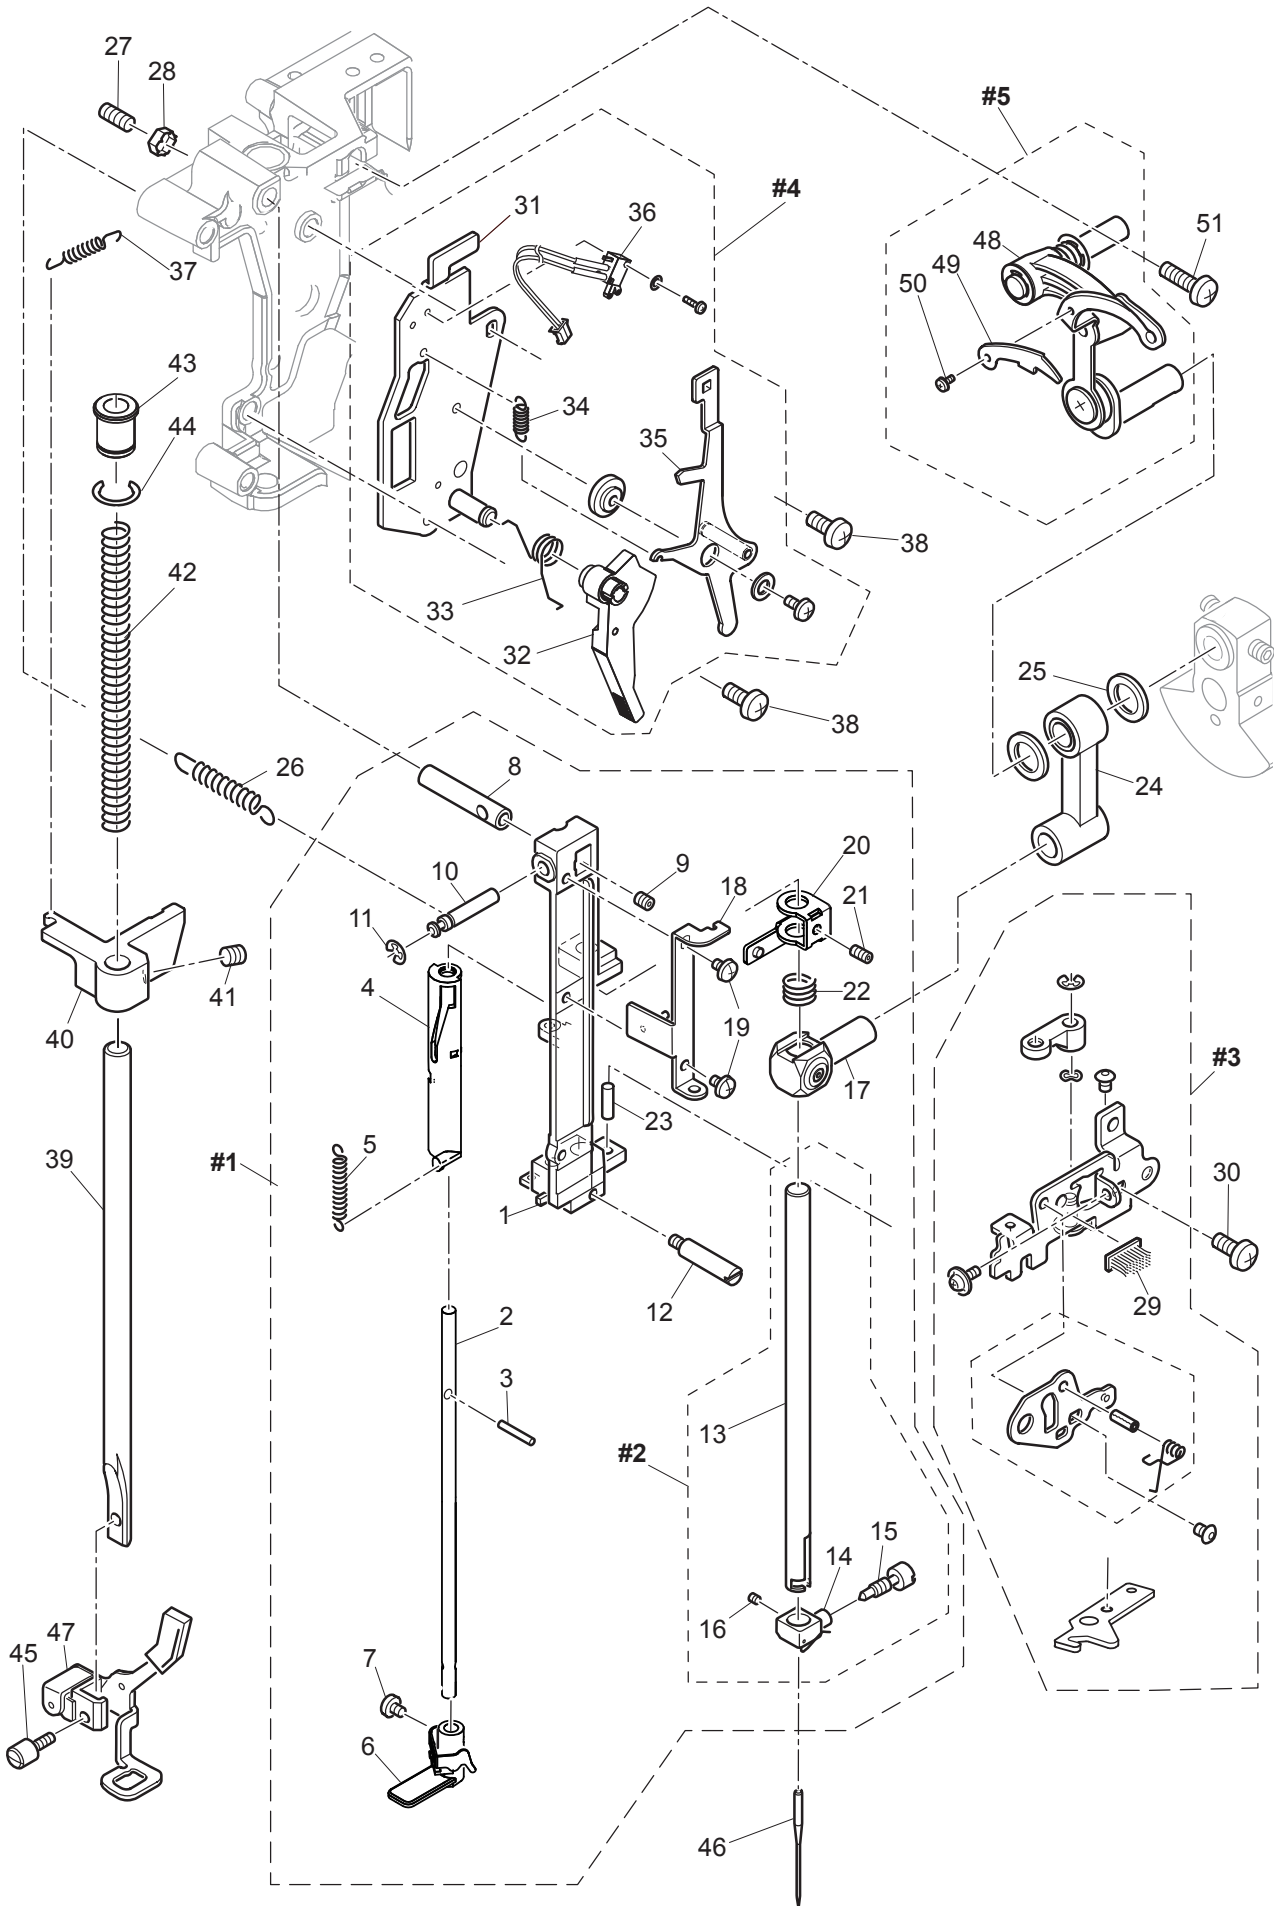

E

Available parts

<u>No.</u>	<u>Part No.</u>	<u>Description</u>			
#2	68002675	Needle Bar Assy. Version 2 (New Version)			
#4	68002676	Presser Foot Lifter Bracket Unit			
#5	68002779	Thread Take-Up Lever Unit			
6	68001677	Threader Hook Assy. Version 2 (New Version)			
14	68002629	Needle Clamp Assy.			
15	68002630	Needle Clamp Screw			
24	68001706	Needle Bar Clank Rod Assy.			
29	416709501	Brush			
32	68002687	Presser Foot Lifter			
36	68001730	Presser Foot Switch Assy.			
39	68001733	Presser Bar			
40	68002688	Presser Bar Guide Bracket			
43	68001737	Presser Bar Bush			
45	68002497	Presser Foot Thumb Screw			
47	68002690	Embroidery Foot			
NOT Available					
#1	68013264	Needle Bar Guide Assy. Version 2 (New Version)	46		Needle
#3	68013434	Z Link Bracket Unit	48	68002803	Thread Take-Up
1	68002780	Needle Bar Guide			Lever Assy. Version 2 (New Version)
2	68002487	Threader Bar	49	68002804	Thread Take-Up
3	68002491	Spring Pin			Lever Support Plate
4	68001675	Threader Holder	50	68001366	Set Screw M2*3
5	68001676	Threader Holder Spring	51	416402401	Set Screw M4*14
7	68001678	Threader Hook Screw			
8	68001679	Needle Bar Guide Fulcrum Shaft (A)			
9	68001681	Set Screw M4*4			
10	68001682	Needle Bar Guide Fulcrum Shaft (B)			
11	68001684	Snap Ring			
12	68002683	Needle Bar Guide Fix Shaft			
13	68002496	Needle Bar			
16	68001696	Set Screw M2.5*2.5			
17	68001697	Needle Bar Clamp Assy.			
18	68001698	Threader Guide Pin Assy.			
19	68001563	Set Screw M3*5			
20	68001699	Threader Bar Stopper Assy.			
21	68001703	Set Screw M3*6			
22	416709901	Needle Bar Clamp Spring			
23	68001704	Z Link Shaft			
25	68001707	Washer			
26	68001708	Spring for Needle Bar Guide Assy.			
27	68001709	Set Screw M4*10			
28	68001187	Adjustable Lock Nut			
30	68001191	Set Screw M4*8			
31	68013444	Presser Foot Lifter Bracket Assy.			
33	68013445	Presser Foot Lifter Spring			
34	68013446	Tension Release Connecting Plate Guide Spring			
35	68013447	Tension Release Connecting Plate Assy.			
37	68013448	Presser Bar Guide Bracket Spring			
38	68001191	Set Screw M4*8			
41	68001735	Set Screw M5*5			
42	416396201	Presser Spring			
44	68001738	Snap Ring