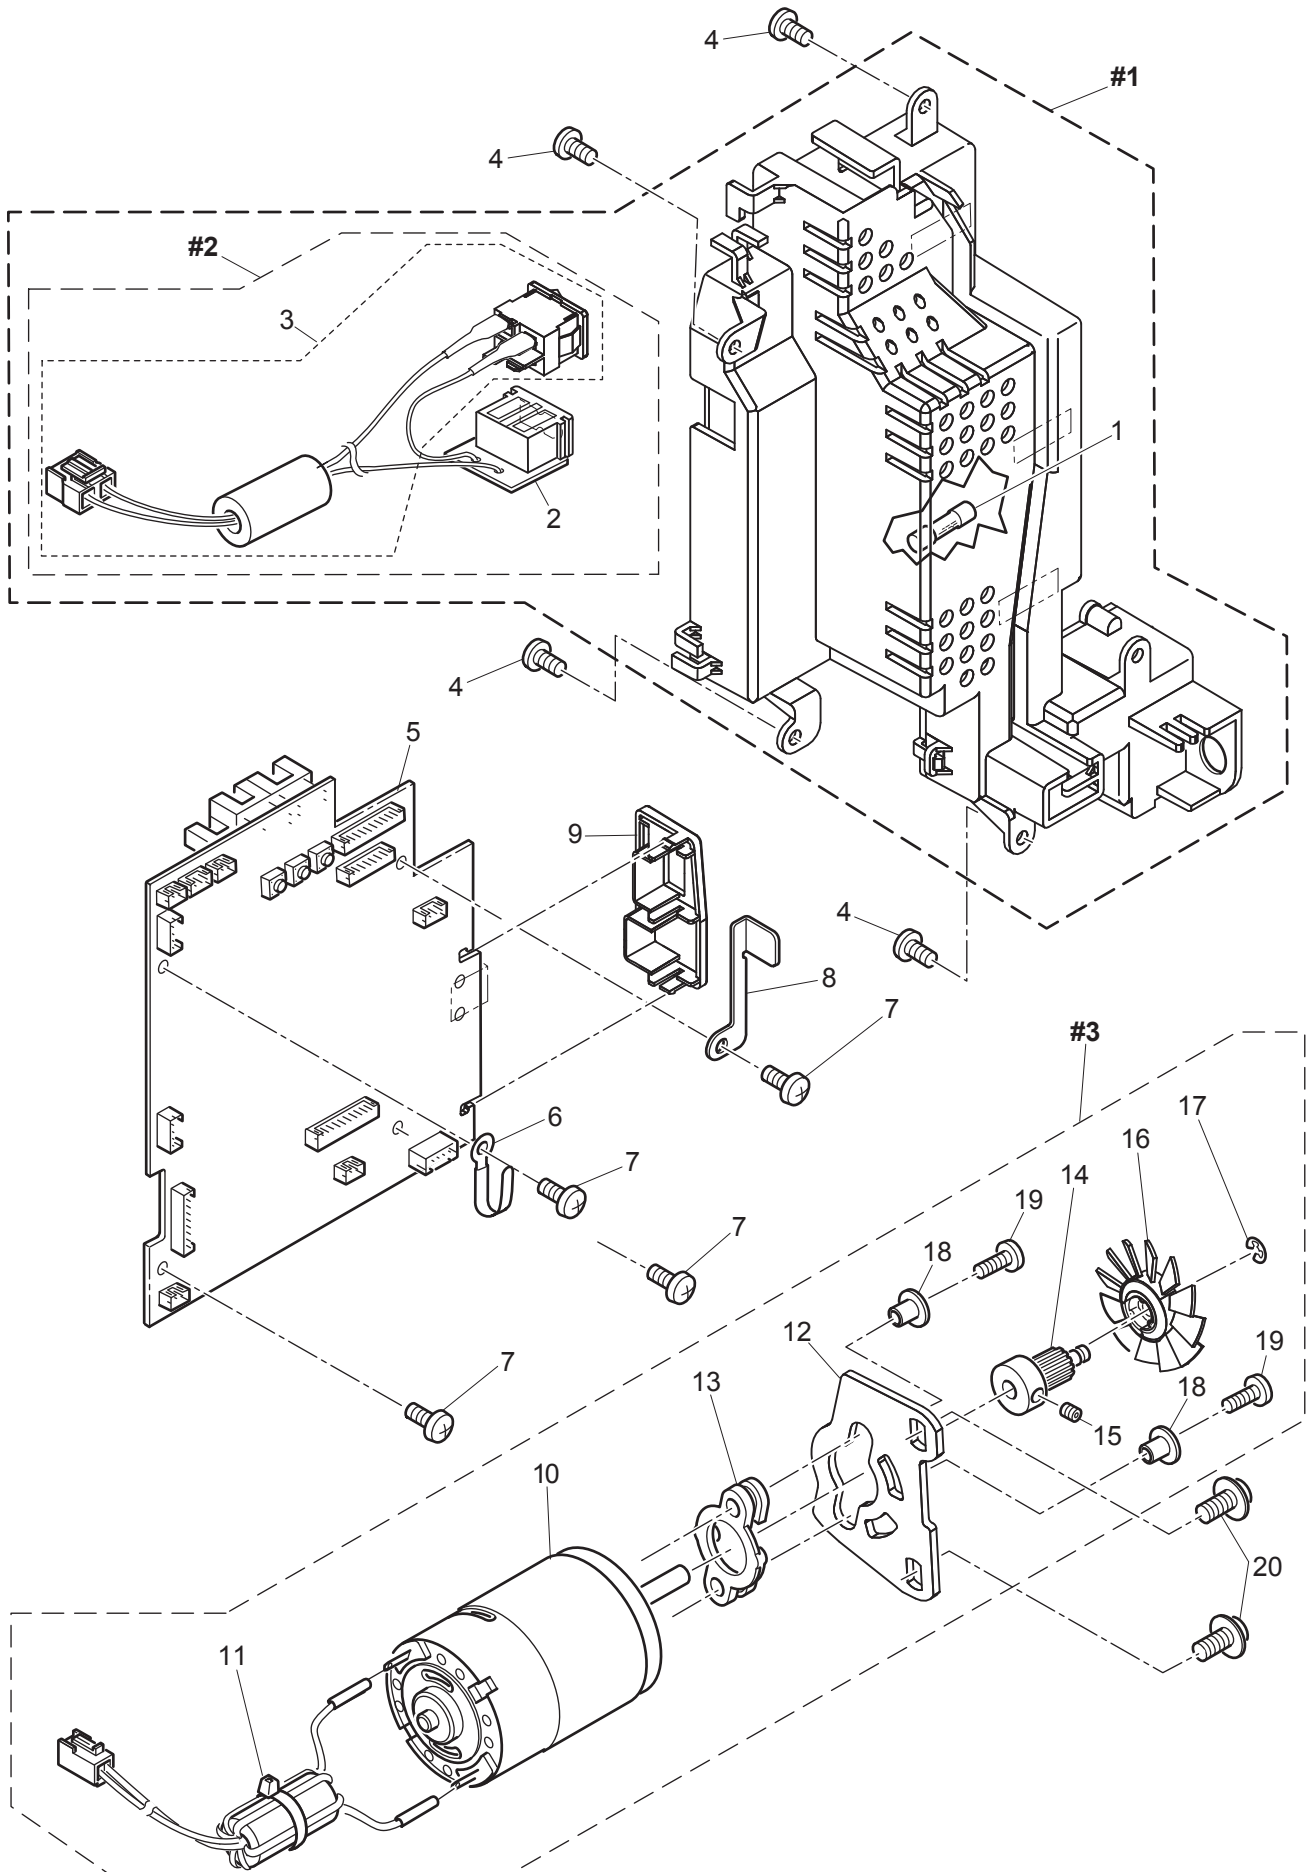

Available parts

<u>No.</u>	<u>Part No.</u>	<u>Description</u>
#1	68001313	Thread Cutter Assy. Version 1 (Old Version)
10	412423701	Thread Cutter
21	68001411	Thread Cutter Switch Assy.

J

Available parts

<u>No.</u>	<u>Part No.</u>	<u>Description</u>
2	68001575	LED Light Cover (A)
3	68001764	LED Board Assy. (C)

NOT Available

#1	68002705	Face Plate Mount Bracket Unit
1	68002706	Face Plate Mount Bracket Assy.
4	68001606	Set Screw M3*5
5	68013466	Set Screw M3*6
6	68001191	Set Screw M4*8
7	68001700	Cable Clamp
8	68001701	Set Screw M4*4
9	68001228	Cord Holder
10	68001191	Set Screw M4*8
11	68001780	Coating Clip
12	68001191	Set Screw M4*8