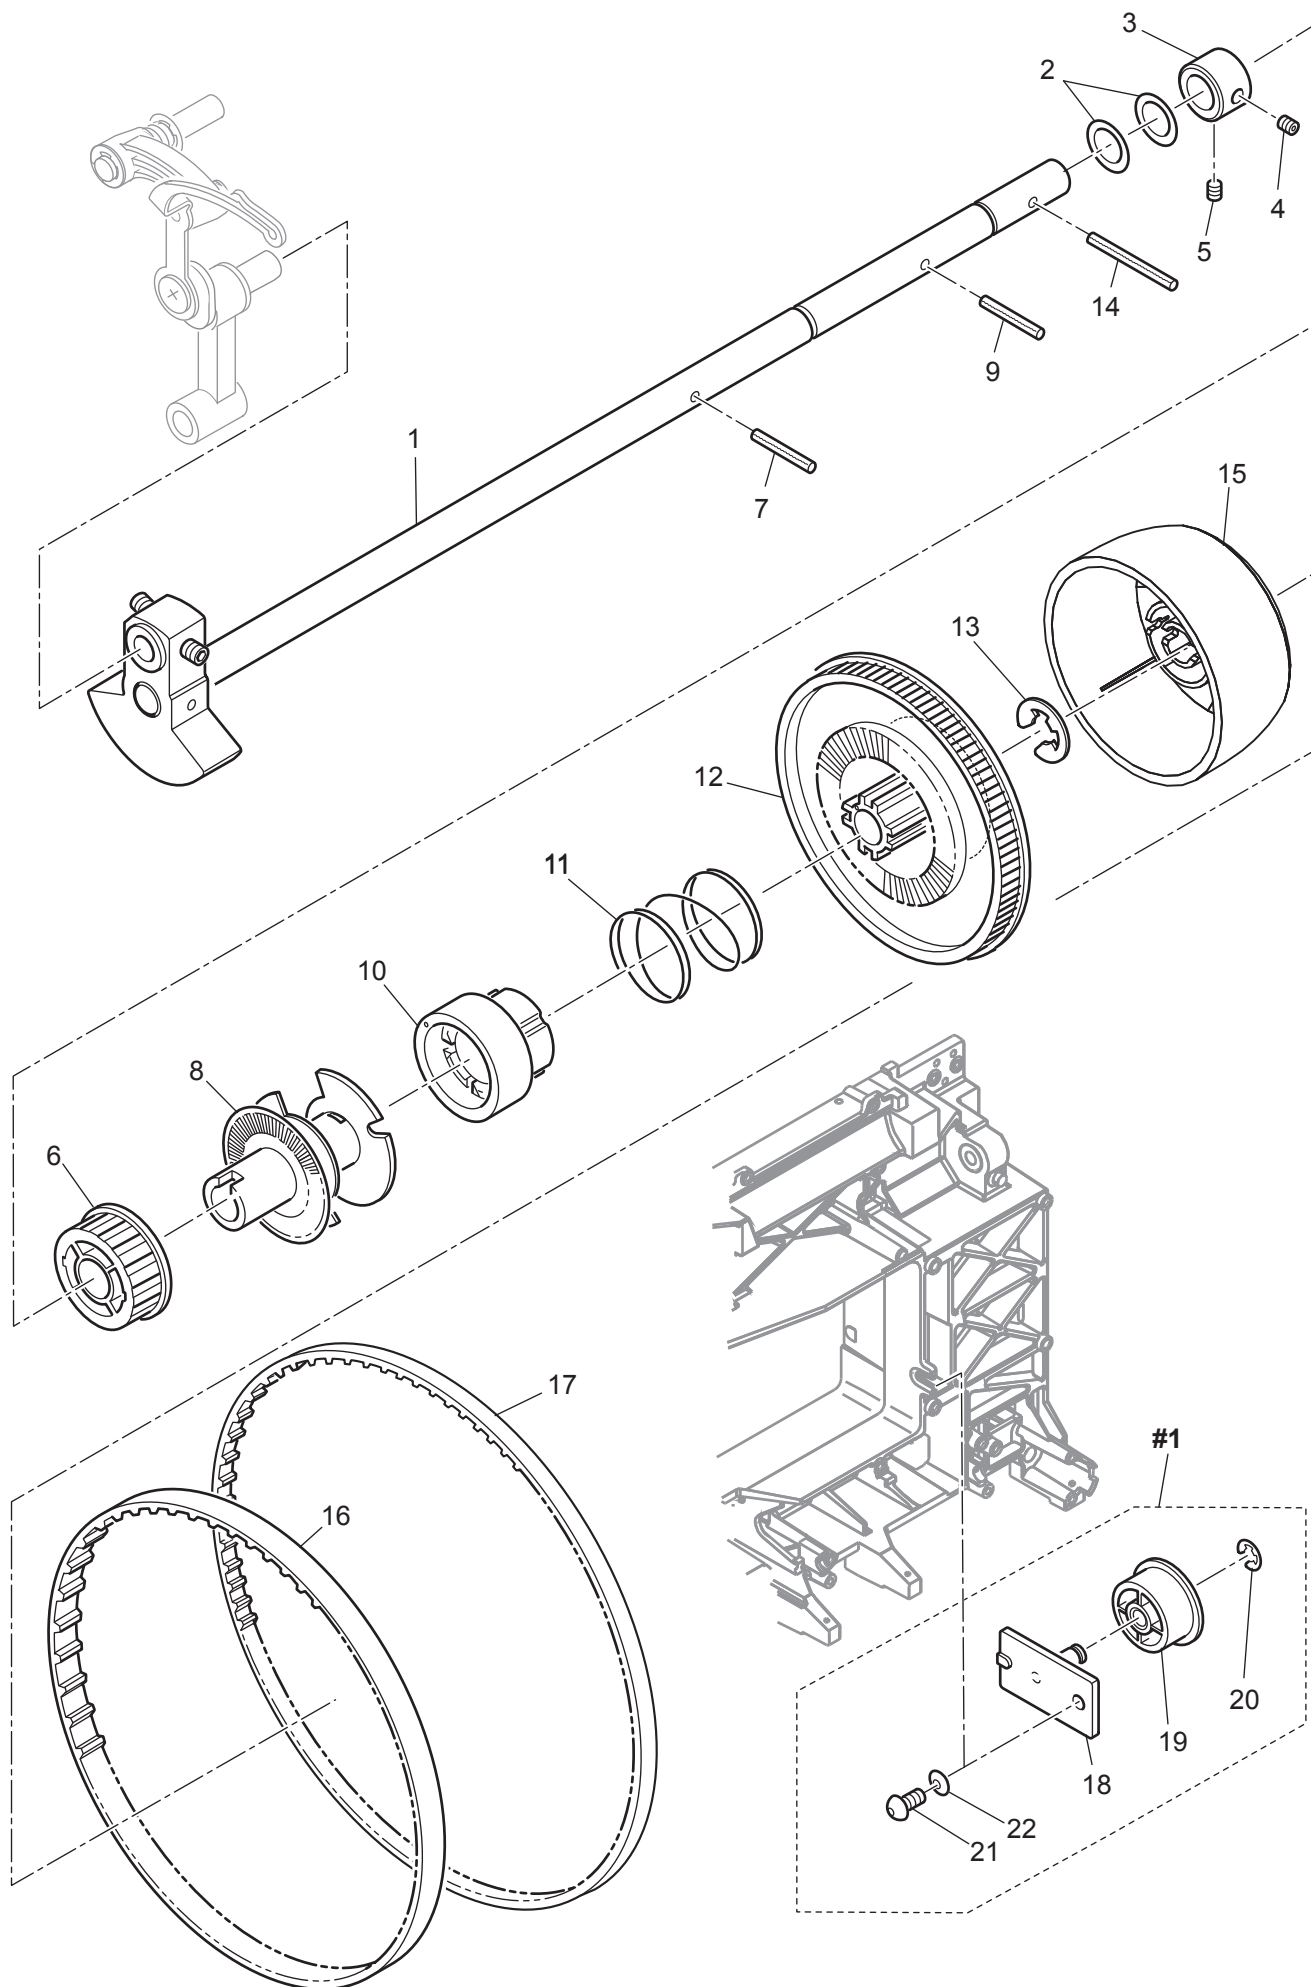

F

Available parts

<u>No.</u>	<u>Part No.</u>	<u>Description</u>
#1	68001341	Belt Tension Assy.(Incl.18-22)
1	68002605	Upper Shaft Assy.
6	68001199	Upper Shaft Timing Pulley
8	68001234	STS Slit
9	68001326	Spring Pin
10	68001328	Clutch Change Collar
11	68001331	Clutch Change Spring
12	68001333	Belt Wheel
13	270 HP30045	Snap Ring
14	416400501	Spring Pin
15	68002657	Hand Wheel
16	416400301	Timing Belt (Upper Shaft)
17	68001340	Timing Belt (Motor)

NOT Available

2	68000148	Polyslider
3	68000151	Upper Shaft Collar
4	68000153	Set Screw M4*4
5	68001681	Set Screw M4*4
7	416400401	Spring Pin
18	68001342	Belt Tension Bracket Assy.
19	68001344	Tension Pulley
20	416402801	Snap Ring
21	68002633	Set Screw M4*8
22	68002631	Spring Washer