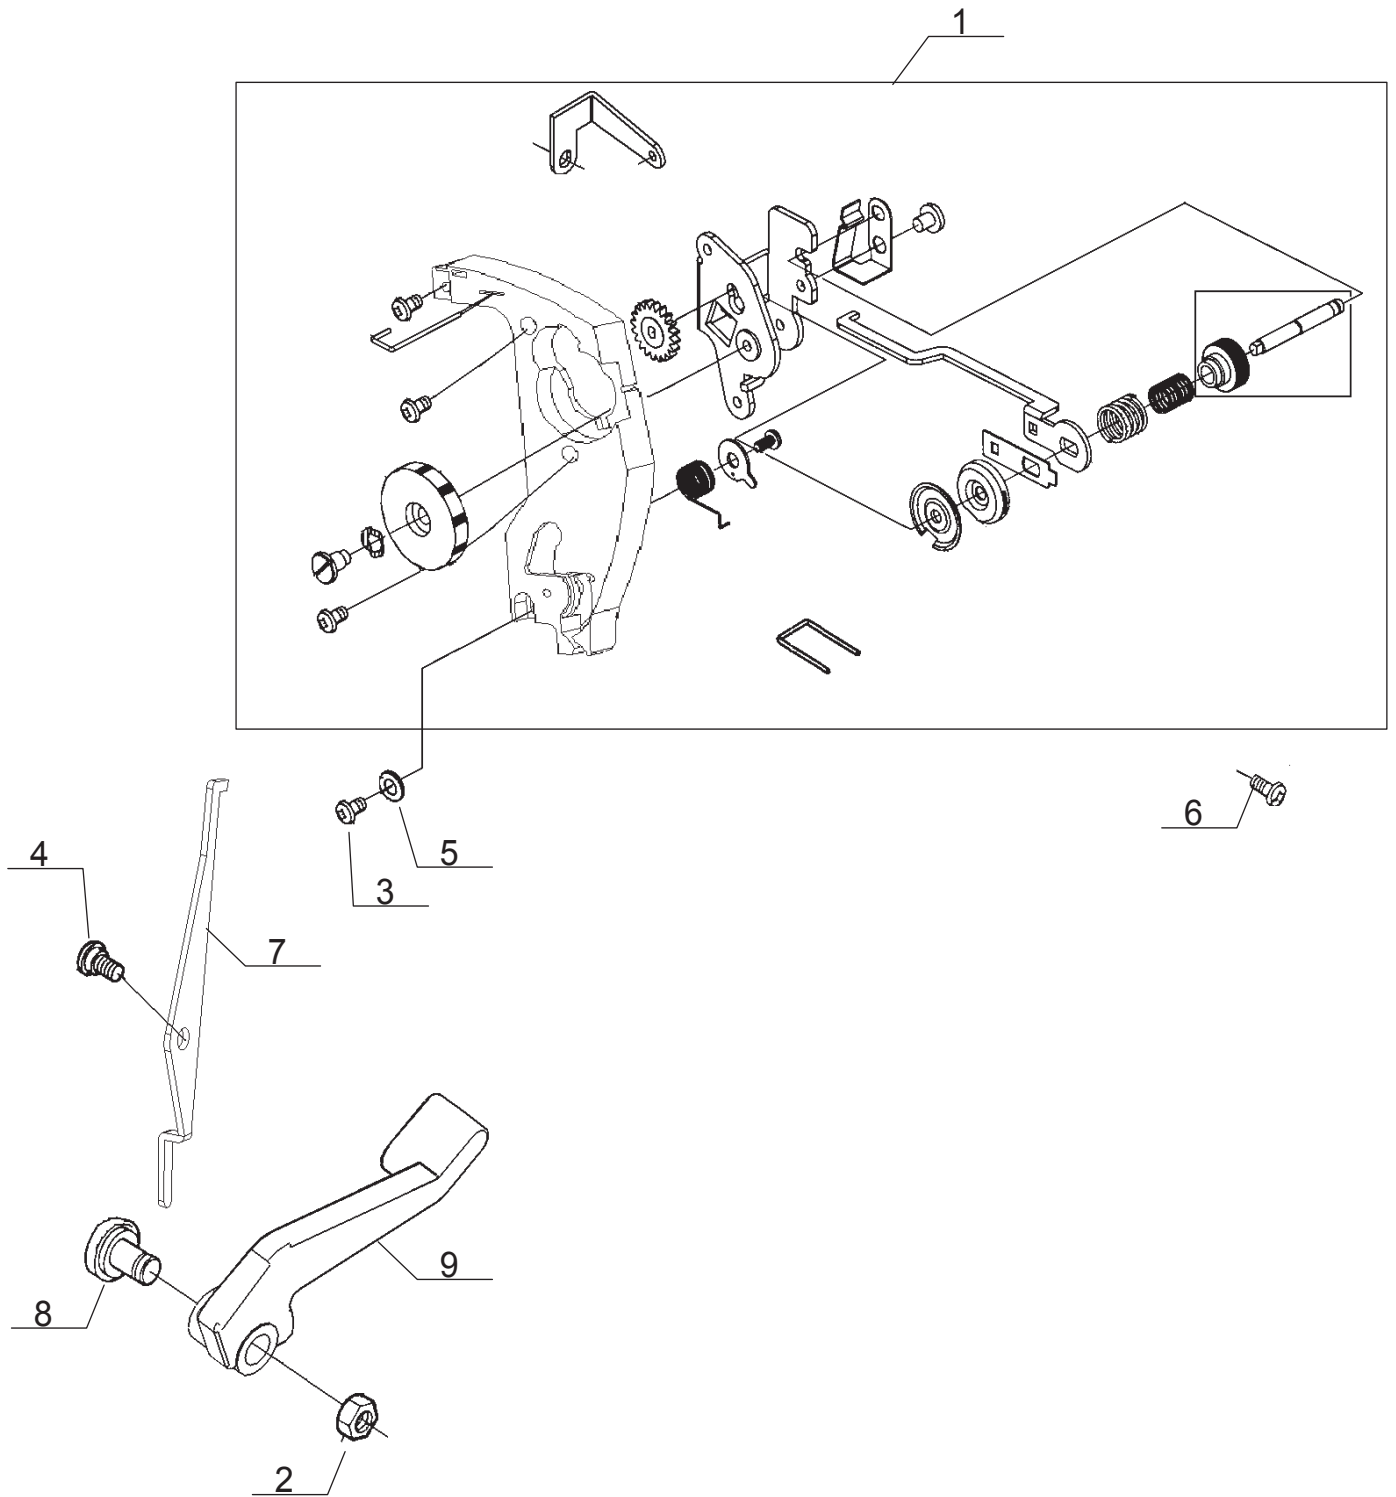

A

Pos	Part Number	Description
6	270 066437	BUSH
21	68003230	TAKE UP/SHAFT SET
22	416460101	CRANK SHAFT

B

<u>Pos</u>	<u>Part Number</u>	<u>Description</u>
9	416461201	BOBBIN WINDER ASSY
11	416461301	PHOTO SENSOR CIRCUIT BOARD
12	416461401	SWITCH HARNESS

C

Pos	Part Number	Description
15	N353364000EXP	NEEDLE (6199, 5560, 5500, 6180, 6160, 5400)
24	270 077421	THREADER ASSEMBLY
27	416487801	NEEDLE CLAMP SET
32	416461801	NEEDLE BAR CRANK
47	270 087502	LED LIGHT CIRCUIT BOARD

# D

<u>Pos</u>	<u>Part Number</u>	<u>Description</u>
8	270 076250	PRESSER FOOT HOLDER (5560, 5500, 6160, 5400)
9	416462201	NEEDLE PLATE
16	416474001	ZIGZAG PRESSER FOOT

E

Pos	Part Number	Description
1	416462701	THREAD GUIDE PLATE UNIT (6199, 5500, 6180, 6160, 5400)