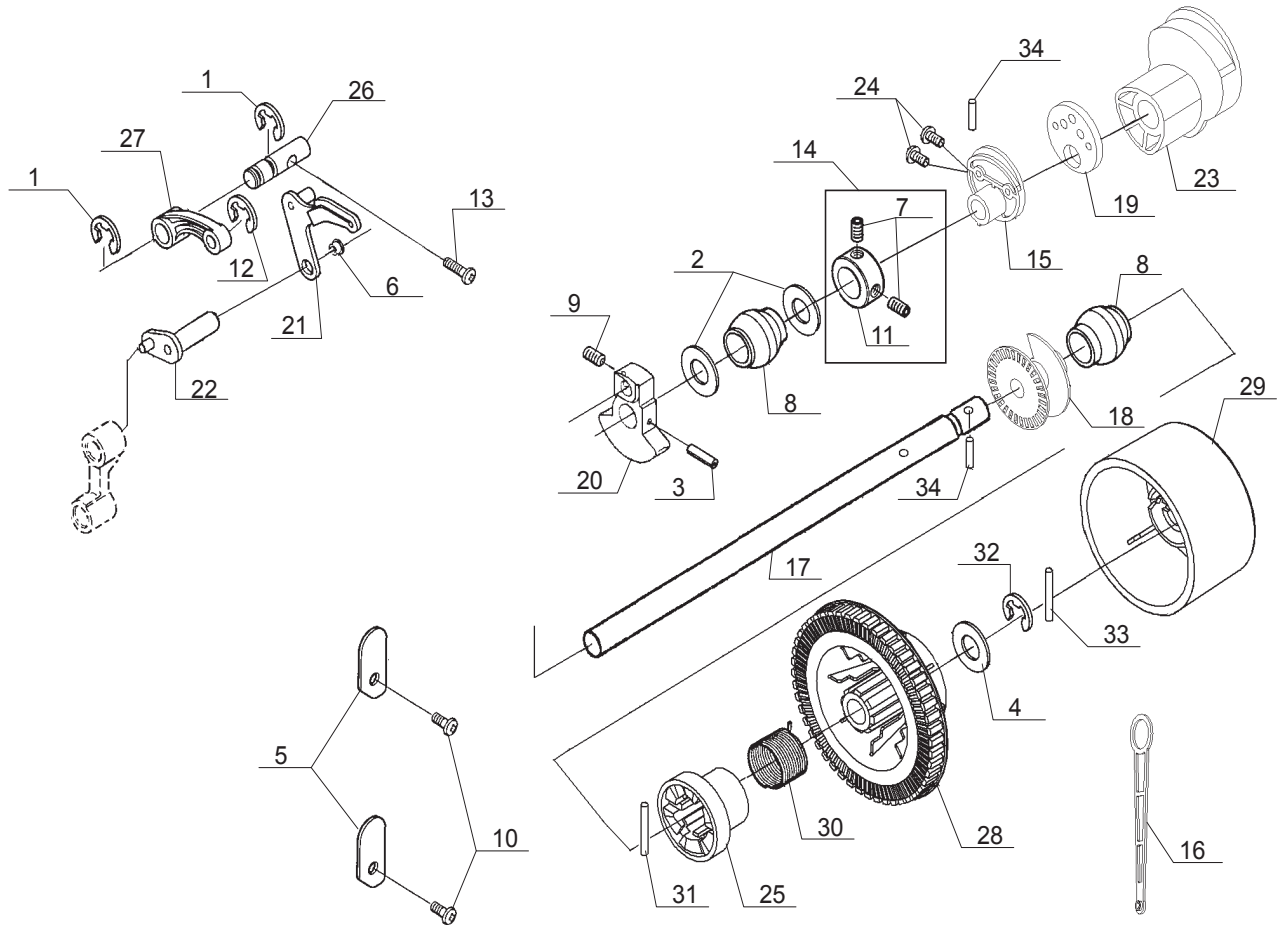

A

Pos	Part Number	Description
6	270 066437	BUSH
21	68003230	TAKE UP/SHAFT SET
22	416460101	CRANK SHAFT

B

<u>Pos</u>	<u>Part Number</u>	<u>Description</u>
9	416461201	BOBBIN WINDER ASSY
11	416461301	PHOTO SENSOR CIRCUIT BOARD
12	416461401	SWITCH HARNESS

C

Pos	Part Number	Description
15	N353364000EXP	NEEDLE (6199, 5560, 5500, 6180, 6160, 5400)
24	270 077421	THREADER ASSEMBLY
27	416487801	NEEDLE CLAMP SET
32	416461801	NEEDLE BAR CRANK
47	270 087502	LED LIGHT CIRCUIT BOARD

# D

<u>Pos</u>	<u>Part Number</u>	<u>Description</u>
8	270 076250	PRESSER FOOT HOLDER (5560, 5500, 6160, 5400)
9	416462201	NEEDLE PLATE
16	416474001	ZIGZAG PRESSER FOOT

E

Pos	Part Number	Description
1	416462701	THREAD GUIDE PLATE UNIT (6199, 5500, 6180, 6160, 5400)

10, 12, 13

20

18, 19

16, 17

21, 22, 23, 24,  
25, 26, 27, 28

40

Pos	Part Number	Description
1	68004083	SPOOL PIN
2		NEEDLE SET (6199, 5560, 5500, 6180, 6160, 5400)
3	416534101	BOBBIN
4	416437001	ZIPPER FOOT
5	270 076292	ROLLER FOOT (6199, 6180, 1080s)
6	68004084	SPOOL PIN DISC
7	68004085	SPOOL PIN CAP
8	68004086	LARGE SCREW DRIVER
9		NEEDLE SET (1080s)
10	416474401	ACC.BOX (6199, 6180, 1080s, 6160)
11		DARNING PLATE
12	416531001	ACC.BOX (Purple)
13	416541801	ACC.BOX (Green)
14	416465601	BUTTONHOLE FOOT
15	416436401	BUTTONHOLE OPENER / BRUSH
16	416436101	FOOT CONTROL 120V
17		FOOT CONTROL (Korea)
18		SOFT COVER (6180, 1080s, 6160, 5400)
19		HARD COVER (6199, 5560, 5500)
20		EXTENSION TABLE (6199, 5560, 5500, 6180, 1080s)
21	412157801	POWER CORD / 230V
22	416464901	POWER CORD / 120V
38		PRESSER FOOT (1080s)
39	68004118	SEW EASY FOOT (5560)
40	471027147	USER GUIDE ENG/SPA/FRE (5560)