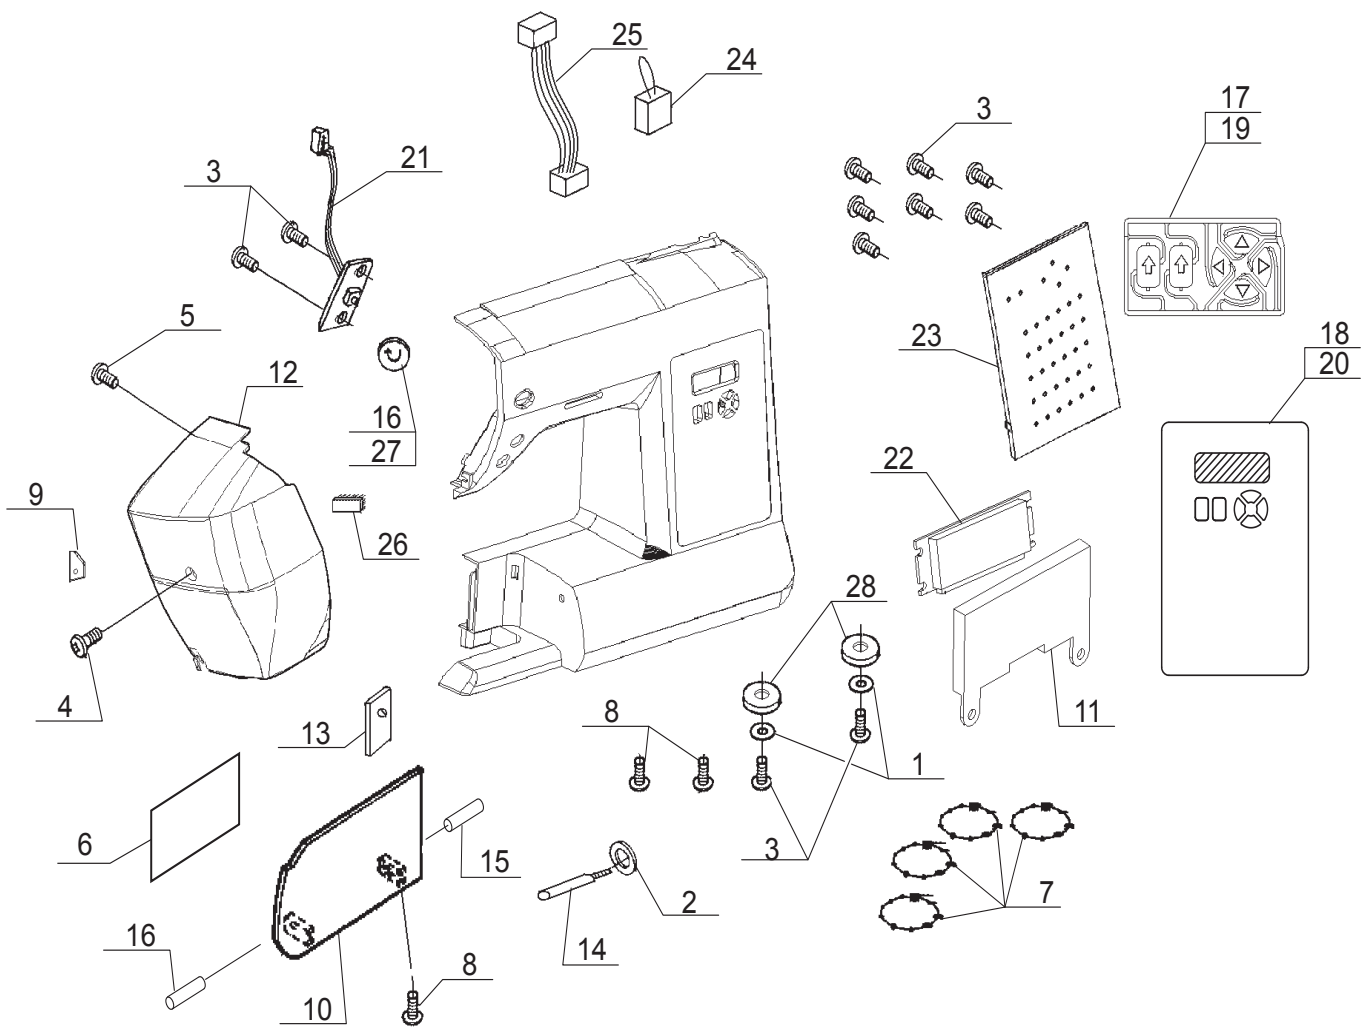

# H

<u>Pos</u>	<u>Part Number</u>	<u>Description</u>
31	416463101	SWITCH HARNESS

H

<u>Pos</u>	<u>Part Number</u>	<u>Description</u>
15	416539901	MAIN MOTOR (120V)
15	416474101	MAIN MOTOR (230V)
14	270 087263	DRIVING BELT
18	416512301	CIRCUIT BOARD (120V)
18	270 087553	CIRCUIT BOARD (230V)
19	68004719	POWER SWITCH CORD ASSY (120V)
19	68004720	POWER SWITCH CORD ASSY (230V)

Pos   Part Number   Description

J

N/A

<u>Pos</u>	<u>Part Number</u>	<u>Description</u>
10	416538001	SPOOL PIN BASE
15	416492601	SPOOL PIN

2, 9

3

1

6

10, 12, 13

20

18, 19

16, 17

21, 22, 23, 24,  
25, 26, 27, 28

40

Pos	Part Number	Description
1	68004083	SPOOL PIN
2		NEEDLE SET (6199, 5560, 5500, 6180, 6160, 5400)
3	416534101	BOBBIN
4	416437001	ZIPPER FOOT
5	270 076292	ROLLER FOOT (6199, 6180, 1080s)
6	68004084	SPOOL PIN DISC
7	68004085	SPOOL PIN CAP
8	68004086	LARGE SCREW DRIVER
9		NEEDLE SET (1080s)
10	416474401	ACC.BOX (6199, 6180, 1080s, 6160)
11		DARNING PLATE
12	416531001	ACC.BOX (Purple)
13	416541801	ACC.BOX (Green)
14	416465601	BUTTONHOLE FOOT
15	416436401	BUTTONHOLE OPENER / BRUSH
16	416436101	FOOT CONTROL 120V
17		FOOT CONTROL (Korea)
18		SOFT COVER (6180, 1080s, 6160, 5400)
19		HARD COVER (6199, 5560, 5500)
20		EXTENSION TABLE (6199, 5560, 5500, 6180, 1080s)
21	412157801	POWER CORD / 230V
22	416464901	POWER CORD / 120V
38		PRESSER FOOT (1080s)
39	68004118	SEW EASY FOOT (5560)
40	471027147	USER GUIDE ENG/SPA/FRE (5560)