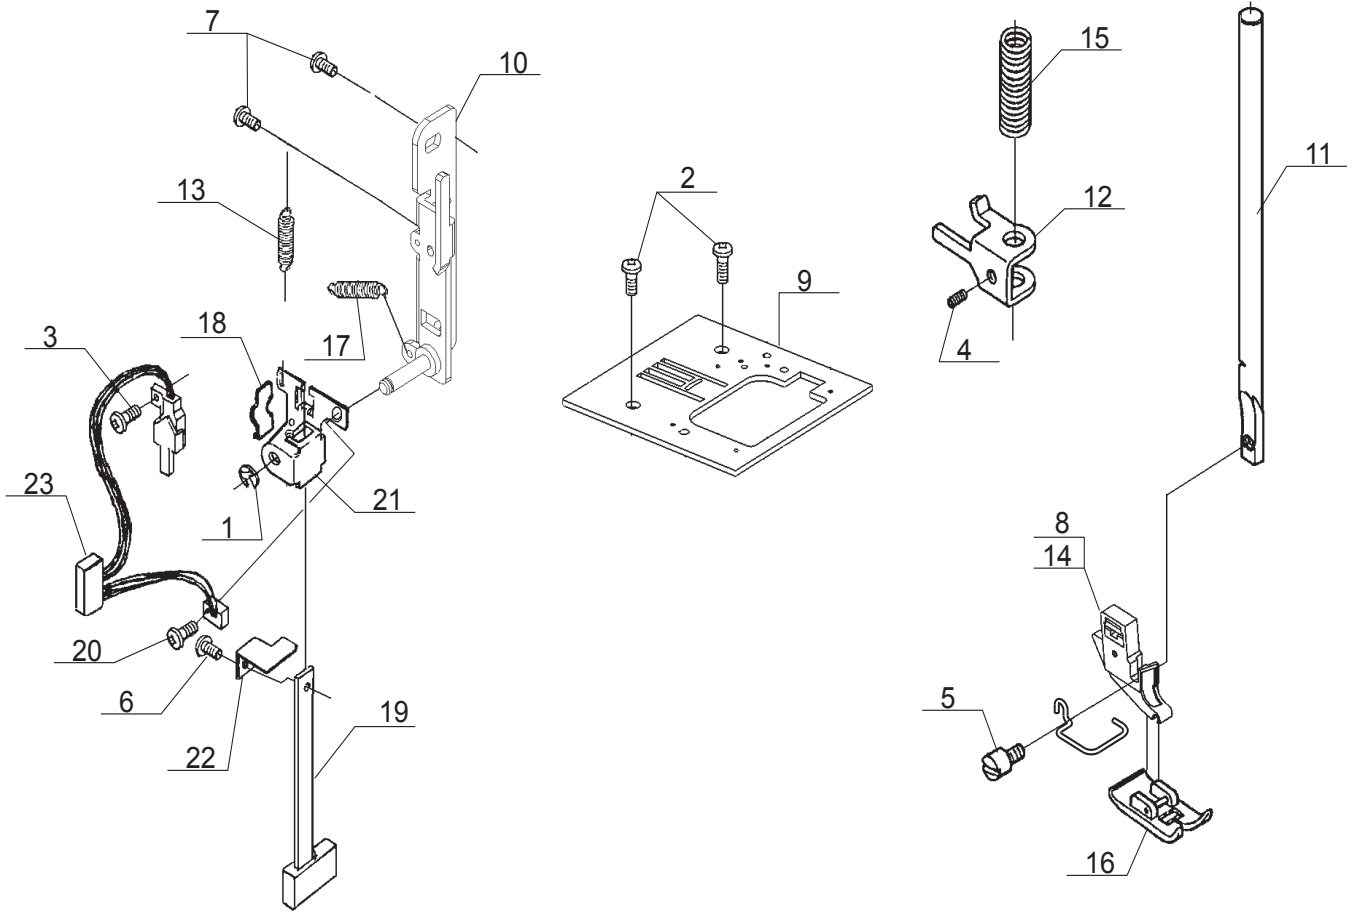

A

Pos	Part Number	Description
6	270 066437	BUSH
21	68003230	TAKE UP/SHAFT SET
22	416460101	CRANK SHAFT

B

<u>Pos</u>	<u>Part Number</u>	<u>Description</u>
9	416461201	BOBBIN WINDER ASSY
11	416461301	PHOTO SENSOR CIRCUIT BOARD
12	416461401	SWITCH HARNESS

C

Pos	Part Number	Description
15	N353364000EXP	NEEDLE (6199, 5560, 5500, 6180, 6160, 5400)
24	270 077421	THREADER ASSEMBLY
27	416487801	NEEDLE CLAMP SET
32	416461801	NEEDLE BAR CRANK
47	270 087502	LED LIGHT CIRCUIT BOARD

# D

<u>Pos</u>	<u>Part Number</u>	<u>Description</u>
8	270 076250	PRESSER FOOT HOLDER (5560, 5500, 6160, 5400)
9	416462201	NEEDLE PLATE
16	416474001	ZIGZAG PRESSER FOOT

E

Pos	Part Number	Description
1	416462701	THREAD GUIDE PLATE UNIT (6199, 5500, 6180, 6160, 5400)