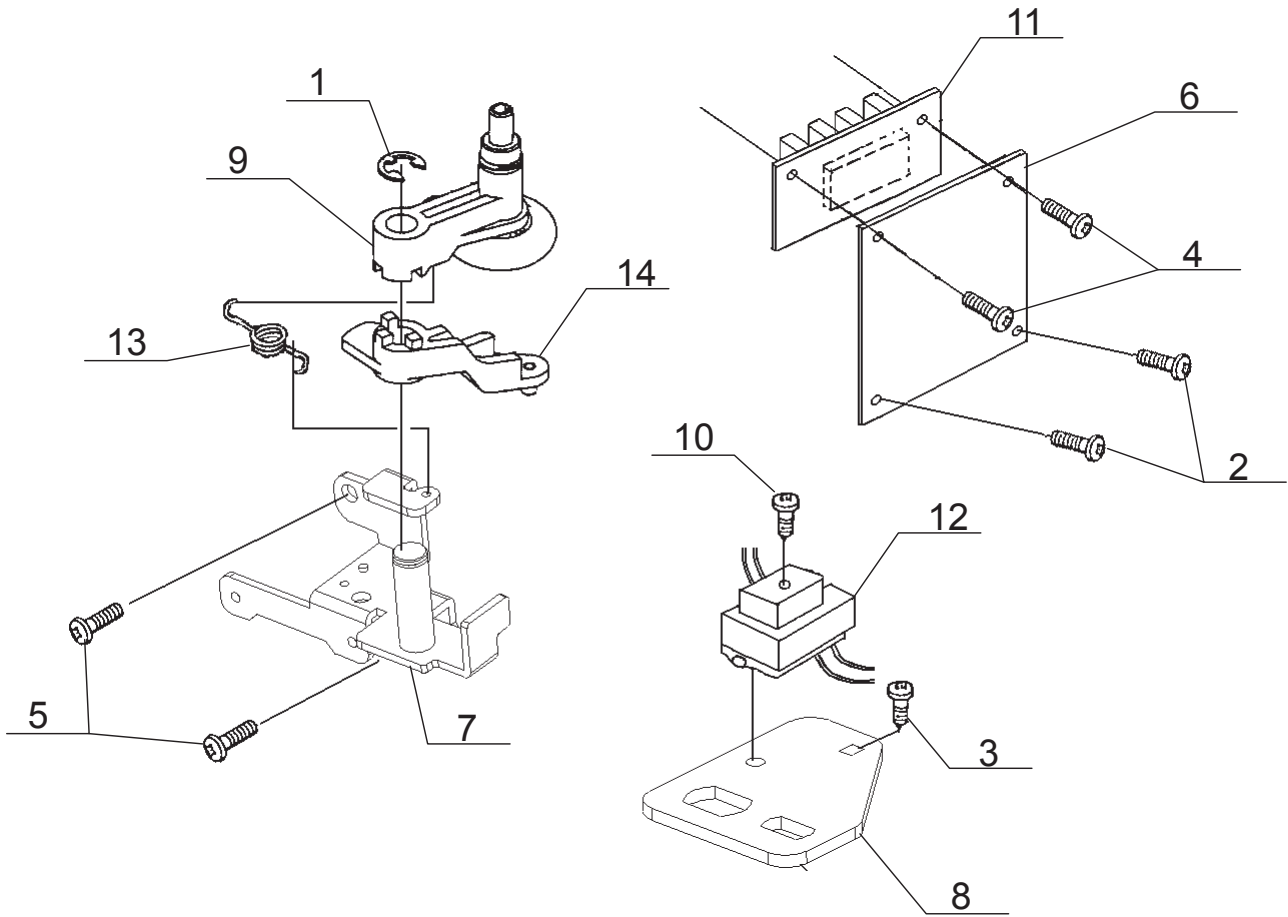

A

Pos	Part Number	Description
6	270 066437	BUSH
21	68003230	TAKE UP/SHAFT SET
22	416460101	CRANK SHAFT

B

<u>Pos</u>	<u>Part Number</u>	<u>Description</u>
9	416461201	BOBBIN WINDER ASSY
11	416461301	PHOTO SENSOR CIRCUIT BOARD
12	416461401	SWITCH HARNESS

C

Pos	Part Number	Description
15	N353364000EXP	NEEDLE (6199, 5560, 5500, 6180, 6160, 5400)
24	270 077421	THREADER ASSEMBLY
27	416487801	NEEDLE CLAMP SET
32	416461801	NEEDLE BAR CRANK
47	270 087502	LED LIGHT CIRCUIT BOARD

# D

<u>Pos</u>	<u>Part Number</u>	<u>Description</u>
8	270 076250	PRESSER FOOT HOLDER (5560, 5500, 6160, 5400)
9	416462201	NEEDLE PLATE
16	416474001	ZIGZAG PRESSER FOOT

E

Pos	Part Number	Description
1	416462701	THREAD GUIDE PLATE UNIT (6199, 5500, 6180, 6160, 5400)

10, 12, 13

20

18, 19

16, 17

21, 22, 23, 24,  
25, 26, 27, 28

40

Pos	Part Number	Description
1	68004083	SPOOL PIN
2		NEEDLE SET (6199, 5560, 5500, 6180, 6160, 5400)
3	416534101	BOBBIN
4	416437001	ZIPPER FOOT
5	270 076292	ROLLER FOOT (6199, 6180, 1080s)
6	68004084	SPOOL PIN DISC
7	68004085	SPOOL PIN CAP
8	68004086	LARGE SCREW DRIVER
9		NEEDLE SET (1080s)
10	416474401	ACC.BOX (6199, 6180, 1080s, 6160)
11		DARNING PLATE
12	416531001	ACC.BOX (Purple)
13	416541801	ACC.BOX (Green)
14	416465601	BUTTONHOLE FOOT
15	416436401	BUTTONHOLE OPENER / BRUSH
16	416436101	FOOT CONTROL 120V
17		FOOT CONTROL (Korea)
18		SOFT COVER (6180, 1080s, 6160, 5400)
19		HARD COVER (6199, 5560, 5500)
20		EXTENSION TABLE (6199, 5560, 5500, 6180, 1080s)
21	412157801	POWER CORD / 230V
22	416464901	POWER CORD / 120V
38		PRESSER FOOT (1080s)
39	68004118	SEW EASY FOOT (5560)
40	471027147	USER GUIDE ENG/SPA/FRE (5560)