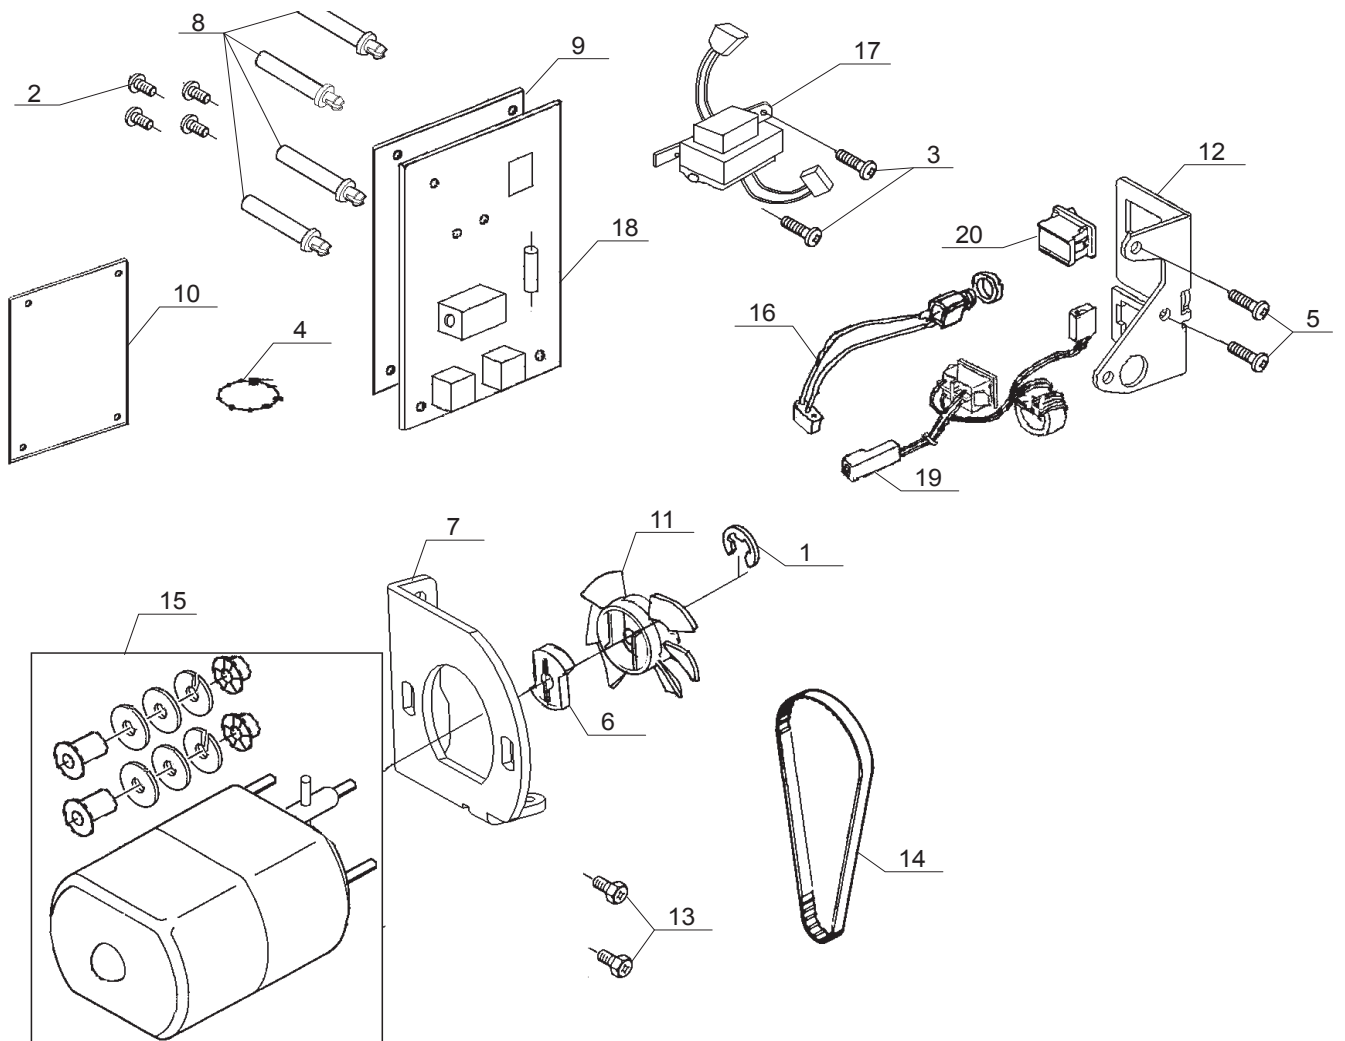

# H

<u>Pos</u>	<u>Part Number</u>	<u>Description</u>
31	416463101	SWITCH HARNESS

H

<u>Pos</u>	<u>Part Number</u>	<u>Description</u>
15	416539901	MAIN MOTOR (120V)
15	416474101	MAIN MOTOR (230V)
14	270 087263	DRIVING BELT
18	416512301	CIRCUIT BOARD (120V)
18	270 087553	CIRCUIT BOARD (230V)
19	68004719	POWER SWITCH CORD ASSY (120V)
19	68004720	POWER SWITCH CORD ASSY (230V)

10, 12, 13

20

18, 19

16, 17

21, 22, 23, 24,  
25, 26, 27, 28

40

Pos	Part Number	Description
1	68004083	SPOOL PIN
2		NEEDLE SET (6199, 5560, 5500, 6180, 6160, 5400)
3	416534101	BOBBIN
4	416437001	ZIPPER FOOT
5	270 076292	ROLLER FOOT (6199, 6180, 1080s)
6	68004084	SPOOL PIN DISC
7	68004085	SPOOL PIN CAP
8	68004086	LARGE SCREW DRIVER
9		NEEDLE SET (1080s)
10	416474401	ACC.BOX (6199, 6180, 1080s, 6160)
11		DARNING PLATE
12	416531001	ACC.BOX (Purple)
13	416541801	ACC.BOX (Green)
14	416465601	BUTTONHOLE FOOT
15	416436401	BUTTONHOLE OPENER / BRUSH
16	416436101	FOOT CONTROL 120V
17		FOOT CONTROL (Korea)
18		SOFT COVER (6180, 1080s, 6160, 5400)
19		HARD COVER (6199, 5560, 5500)
20		EXTENSION TABLE (6199, 5560, 5500, 6180, 1080s)
21	412157801	POWER CORD / 230V
22	416464901	POWER CORD / 120V
38		PRESSER FOOT (1080s)
39	68004118	SEW EASY FOOT (5560)
40	471027147	USER GUIDE ENG/SPA/FRE (5560)