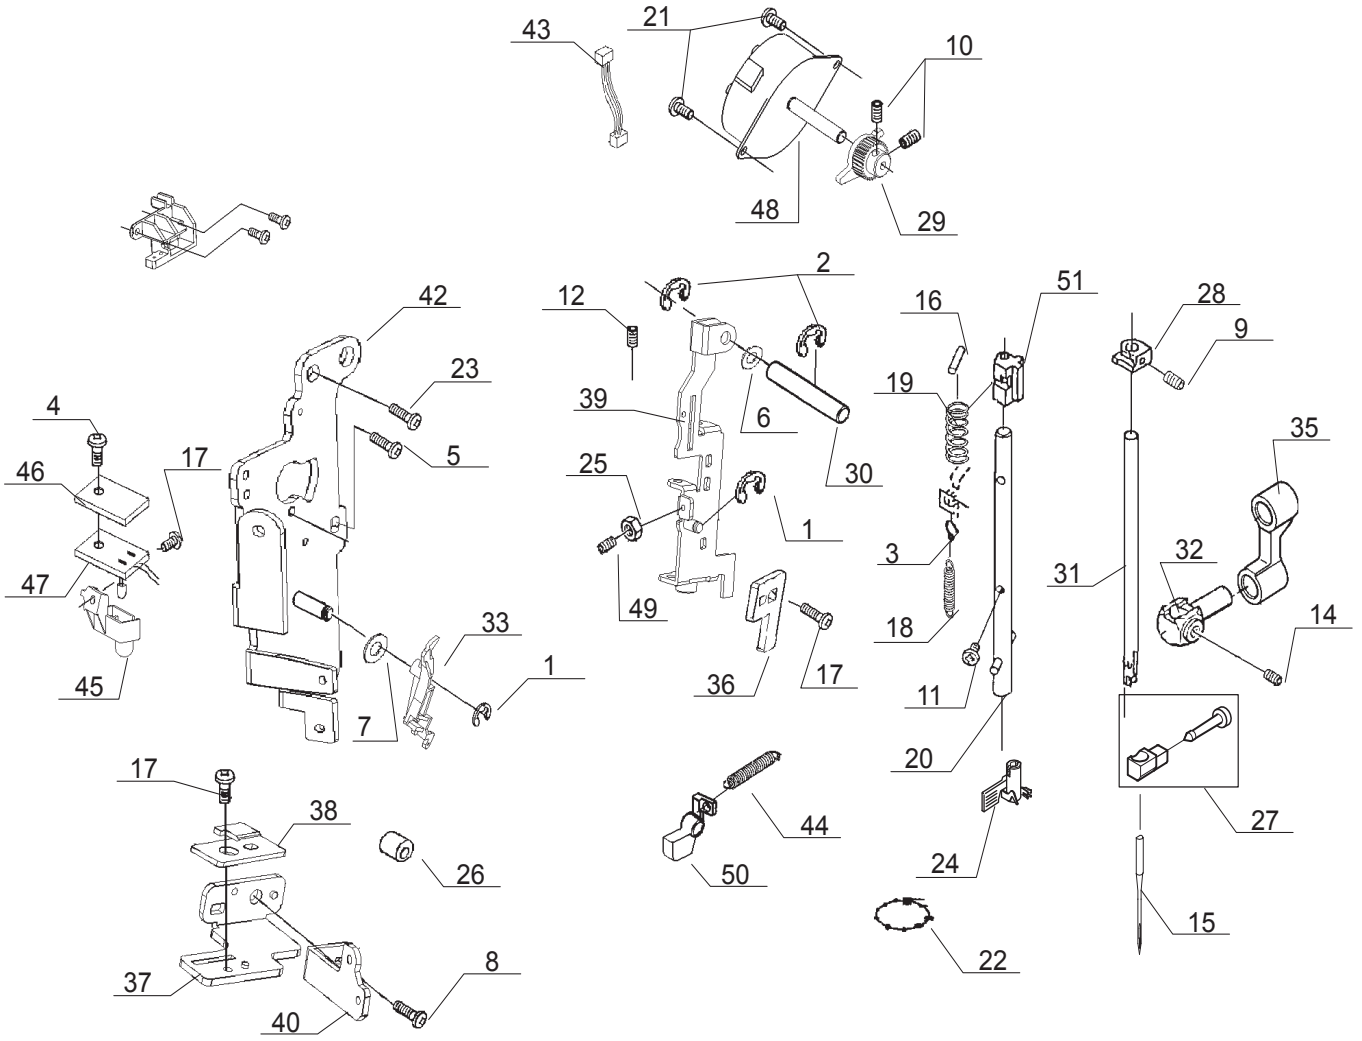

A

Pos	Part Number	Description
6	270 066437	BUSH
21	68003230	TAKE UP/SHAFT SET
22	416460101	CRANK SHAFT

B

<u>Pos</u>	<u>Part Number</u>	<u>Description</u>
9	416461201	BOBBIN WINDER ASSY
11	416461301	PHOTO SENSOR CIRCUIT BOARD
12	416461401	SWITCH HARNESS

C

Pos	Part Number	Description
15	N353364000EXP	NEEDLE (6199, 5560, 5500, 6180, 6160, 5400)
24	270 077421	THREADER ASSEMBLY
27	416487801	NEEDLE CLAMP SET
32	416461801	NEEDLE BAR CRANK
47	270 087502	LED LIGHT CIRCUIT BOARD

# D

<u>Pos</u>	<u>Part Number</u>	<u>Description</u>
8	270 076250	PRESSER FOOT HOLDER (5560, 5500, 6160, 5400)
9	416462201	NEEDLE PLATE
16	416474001	ZIGZAG PRESSER FOOT

E

Pos	Part Number	Description
1	416462701	THREAD GUIDE PLATE UNIT (6199, 5500, 6180, 6160, 5400)

10, 12, 13

20

18, 19

16, 17

21, 22, 23, 24,  
25, 26, 27, 28

40

Pos	Part Number	Description
1	68004083	SPOOL PIN
2		NEEDLE SET (6199, 5560, 5500, 6180, 6160, 5400)
3	416534101	BOBBIN
4	416437001	ZIPPER FOOT
5	270 076292	ROLLER FOOT (6199, 6180, 1080s)
6	68004084	SPOOL PIN DISC
7	68004085	SPOOL PIN CAP
8	68004086	LARGE SCREW DRIVER
9		NEEDLE SET (1080s)
10	416474401	ACC.BOX (6199, 6180, 1080s, 6160)
11		DARNING PLATE
12	416531001	ACC.BOX (Purple)
13	416541801	ACC.BOX (Green)
14	416465601	BUTTONHOLE FOOT
15	416436401	BUTTONHOLE OPENER / BRUSH
16	416436101	FOOT CONTROL 120V
17		FOOT CONTROL (Korea)
18		SOFT COVER (6180, 1080s, 6160, 5400)
19		HARD COVER (6199, 5560, 5500)
20		EXTENSION TABLE (6199, 5560, 5500, 6180, 1080s)
21	412157801	POWER CORD / 230V
22	416464901	POWER CORD / 120V
38		PRESSER FOOT (1080s)
39	68004118	SEW EASY FOOT (5560)
40	471027147	USER GUIDE ENG/SPA/FRE (5560)