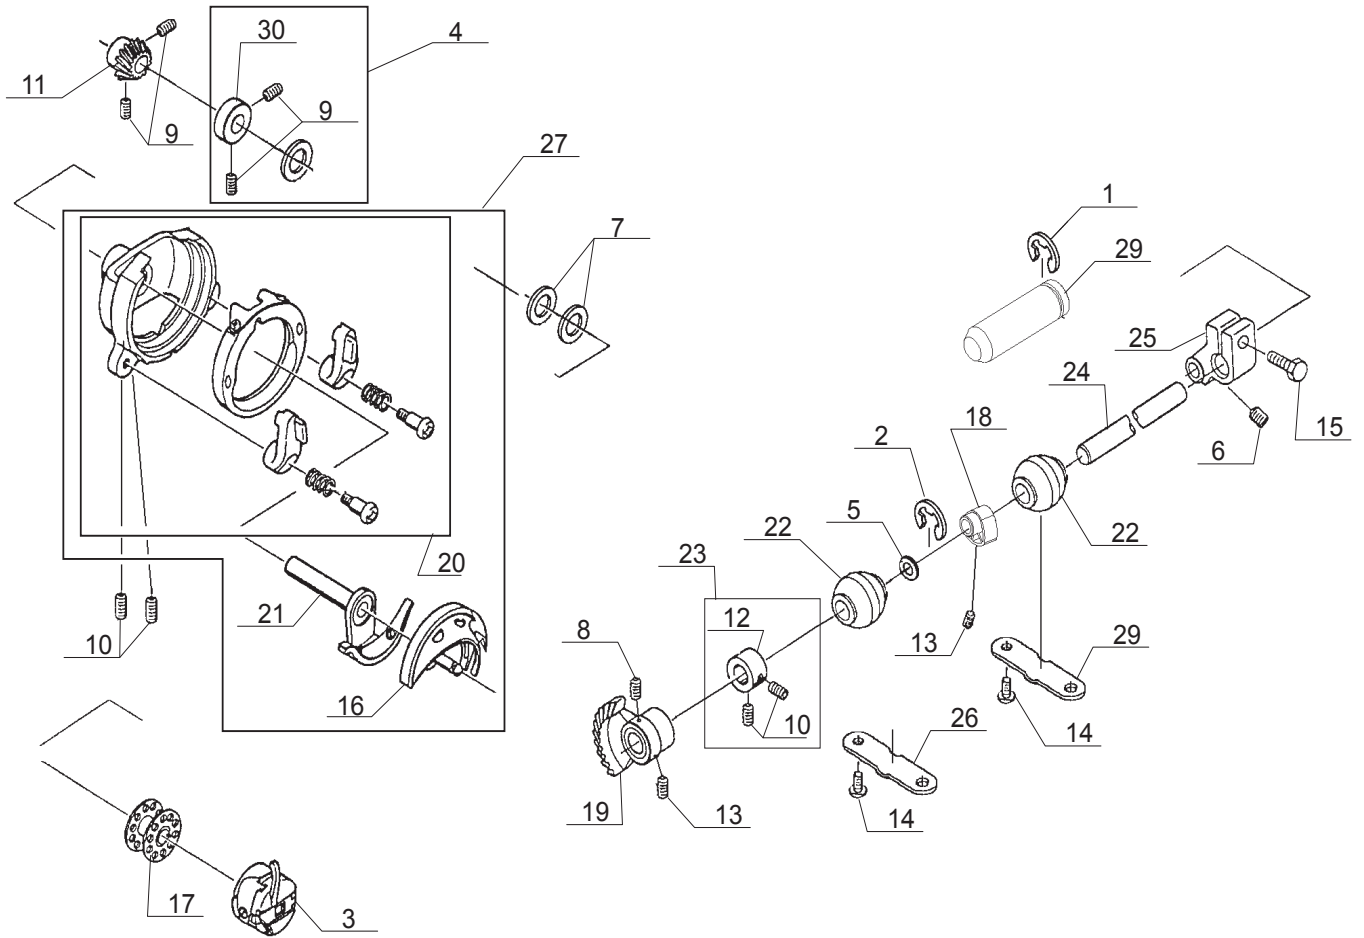

F

<u>Pos</u>	<u>Part Number</u>	<u>Description</u>
3	270 047910	BOBBIN CASE
16	270 074097	SHUTTLE HOOK
17	416534101	BOBBIN