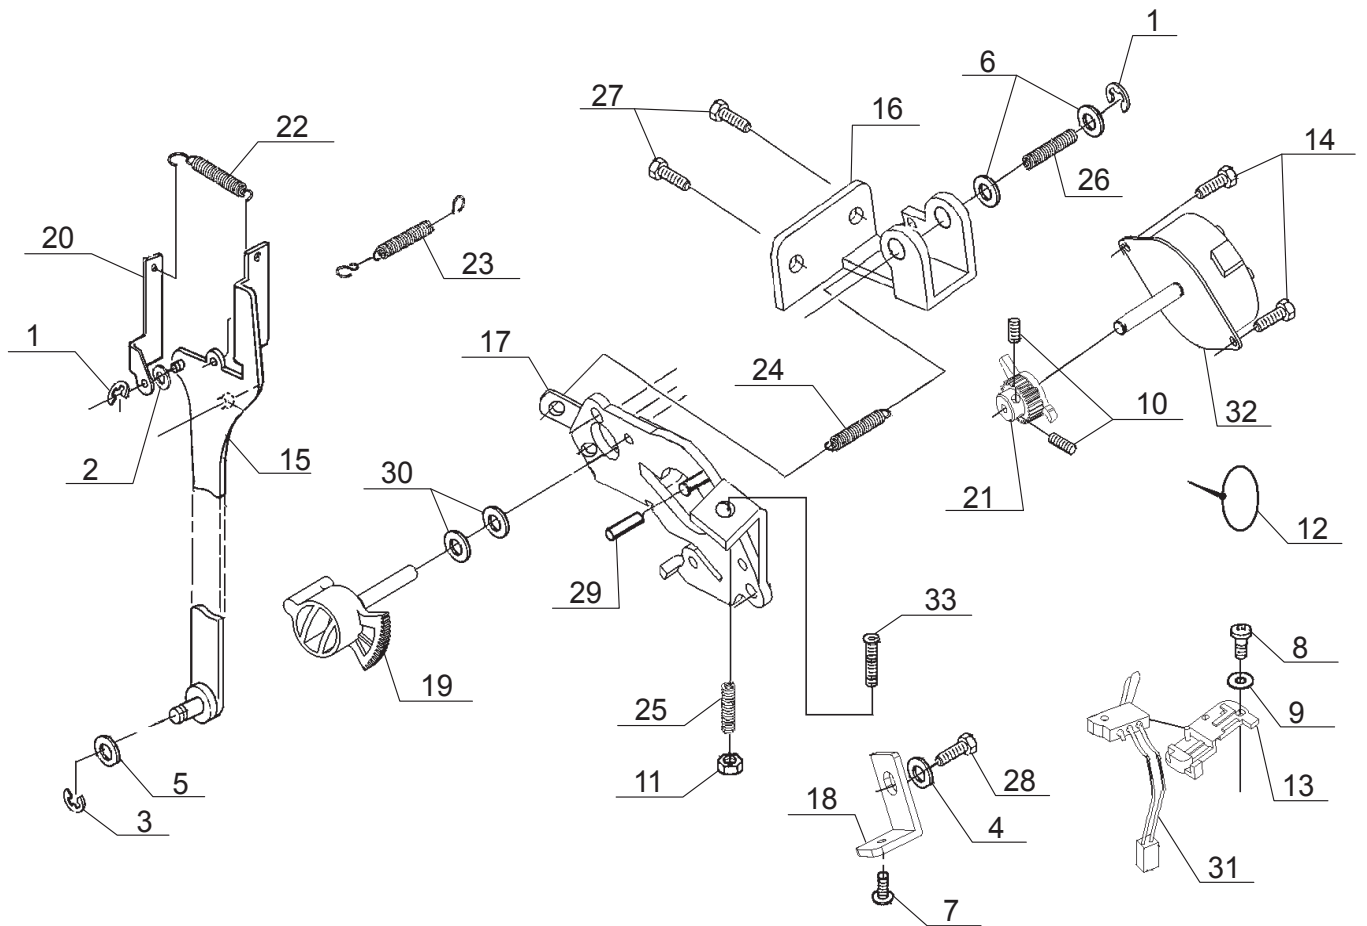

<u>Pos</u>	<u>Part Number</u>	<u>Description</u>
22	416536001	FEED-DOG VERSION 1
22	68004469	FEED-DOG VERSION 2

H