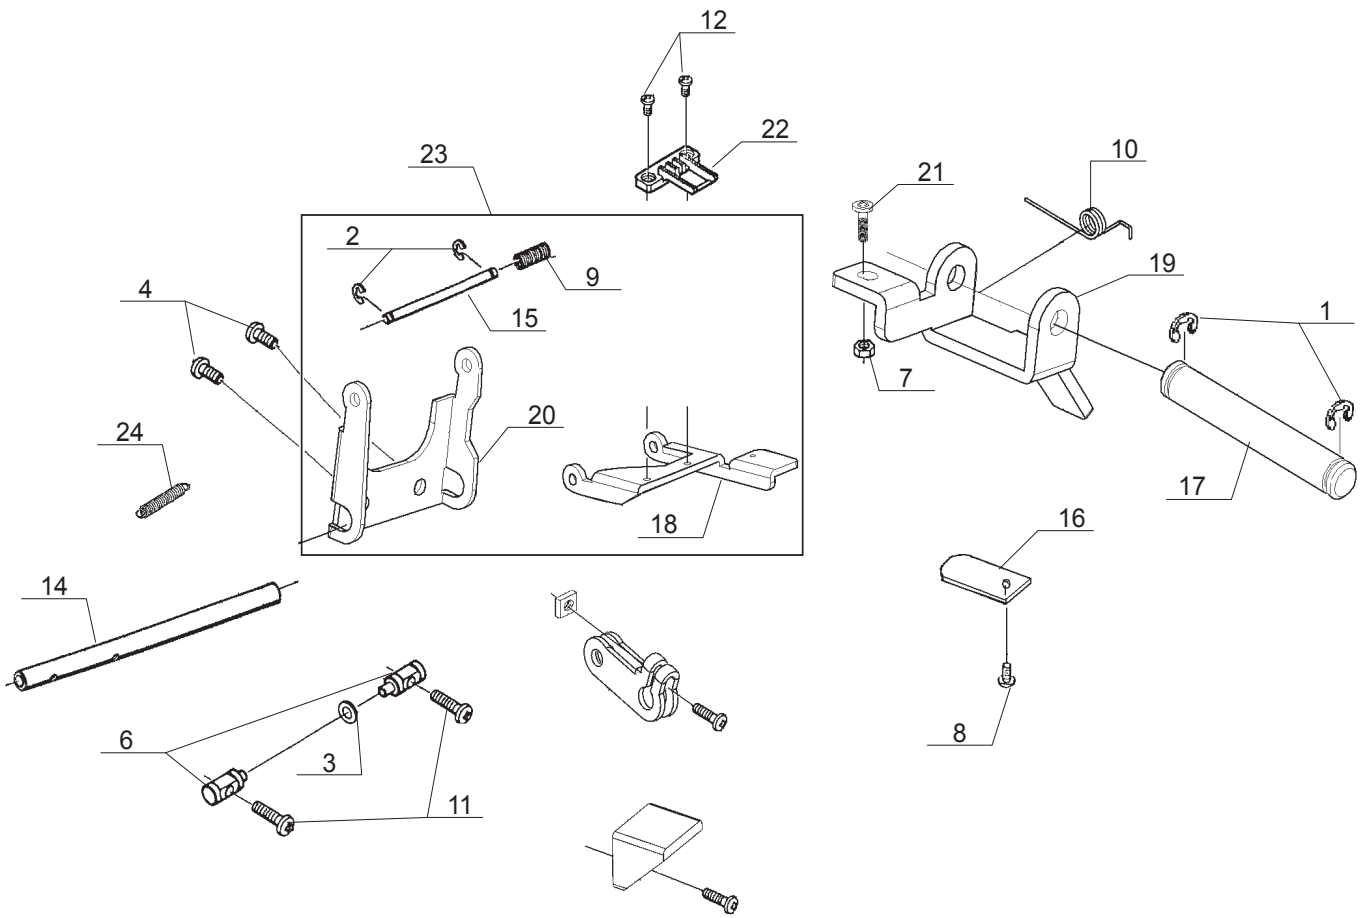

G

<u>Pos</u>	<u>Part Number</u>	<u>Description</u>
22	416536001	FEED-DOG VERSION 1
22	68004469	FEED-DOG VERSION 2