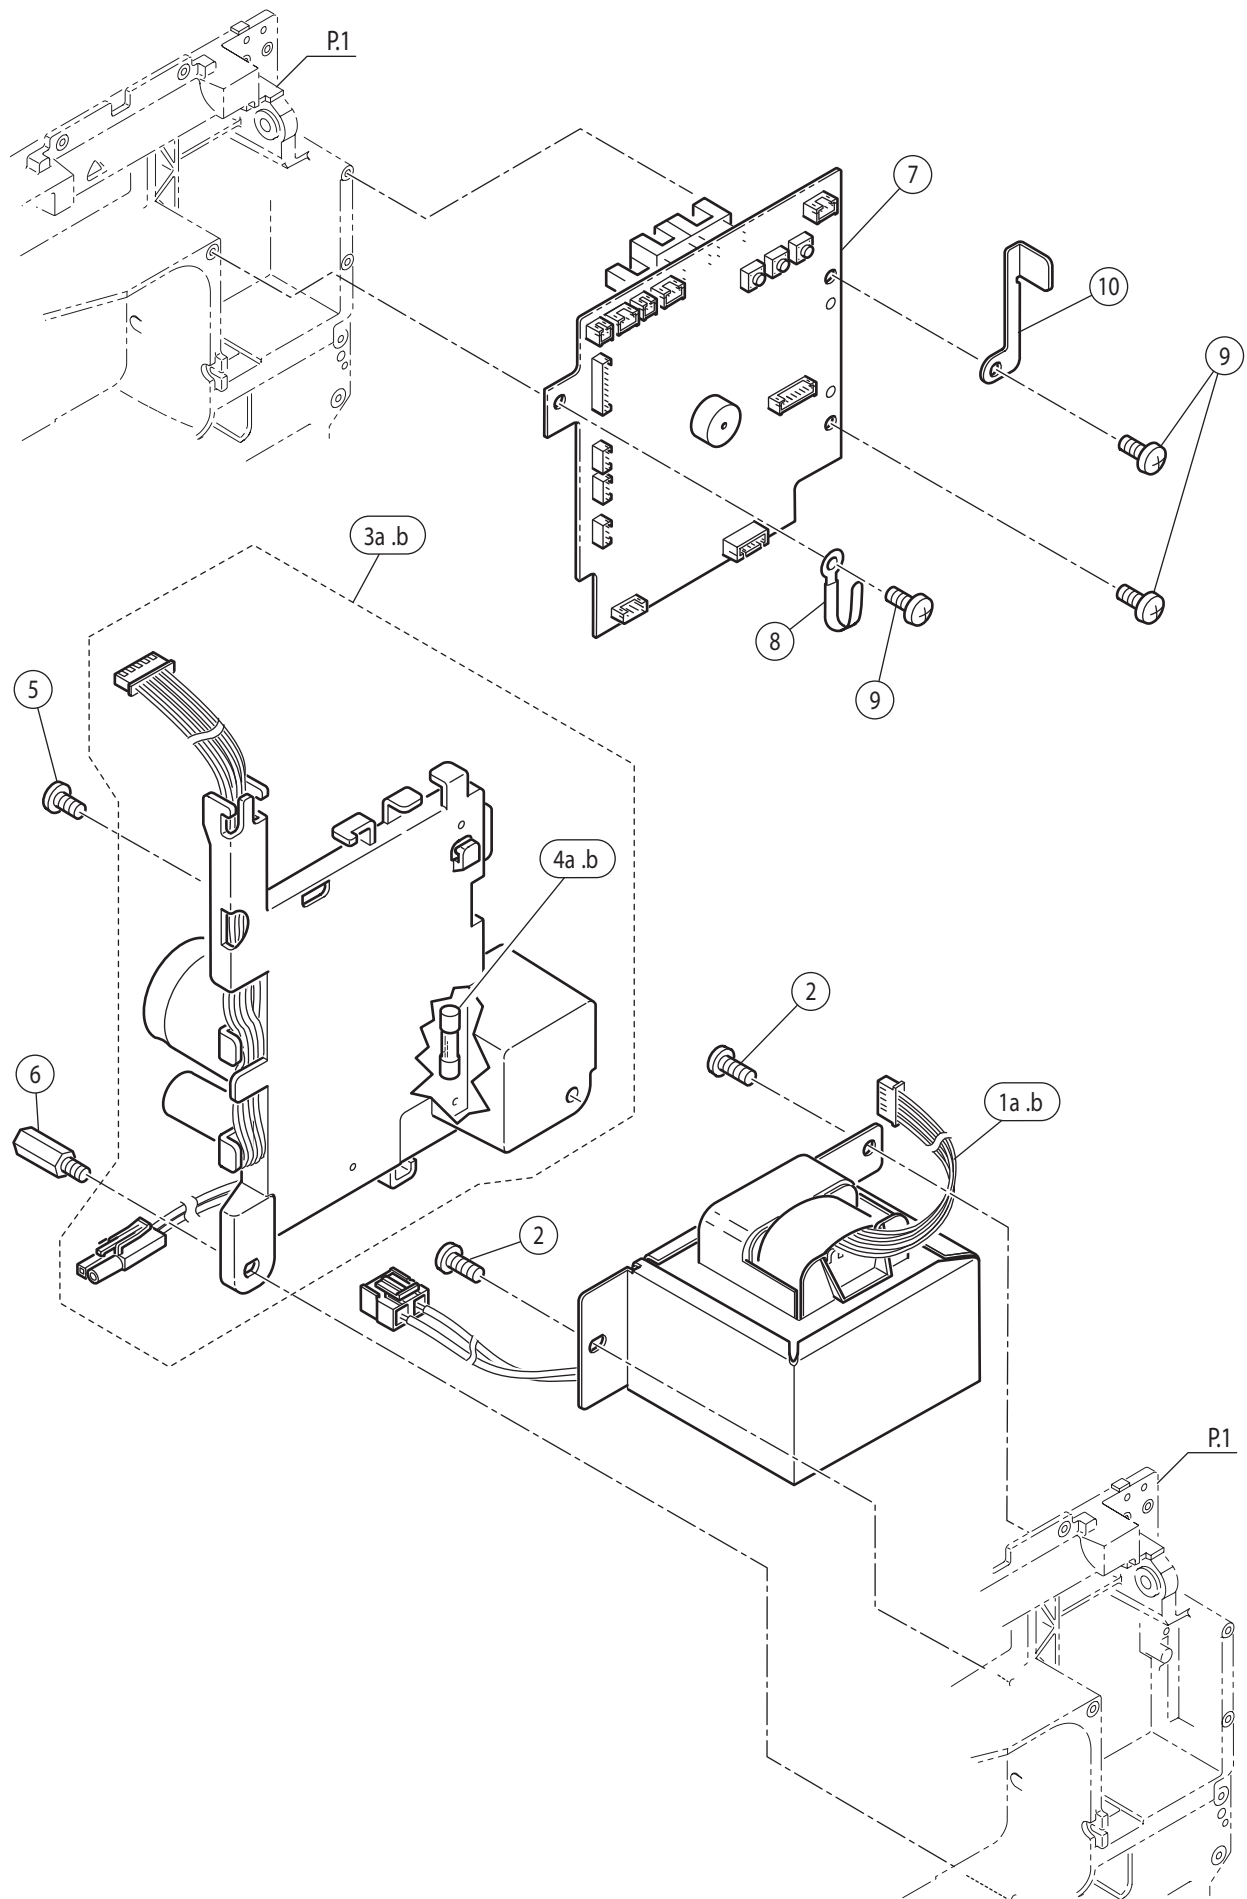

<u>Ref No</u>	<u>Part No</u>	<u>Part Name</u>
1a	416402001	Transformer (EU)
1b	416402101	Transformer (USA)
2	270 HP31842	Set Screw
3a	416401601	Power Circuit Unit (Incl.4) (EU)
3b	416401701	Power Circuit Unit (Incl.4) (USA)
4a	416401801	Fuse (EU)
4b	416401901	Fuse (USA)
5	270 HP02812	Set Screw
6	270 HP31719	Stud
7	416790701	C.P.U. Board Assy.
8	270 HP32955	Coating Grip
9	270 HP02812	Set Screw
10	416402301	Belt Support Plate