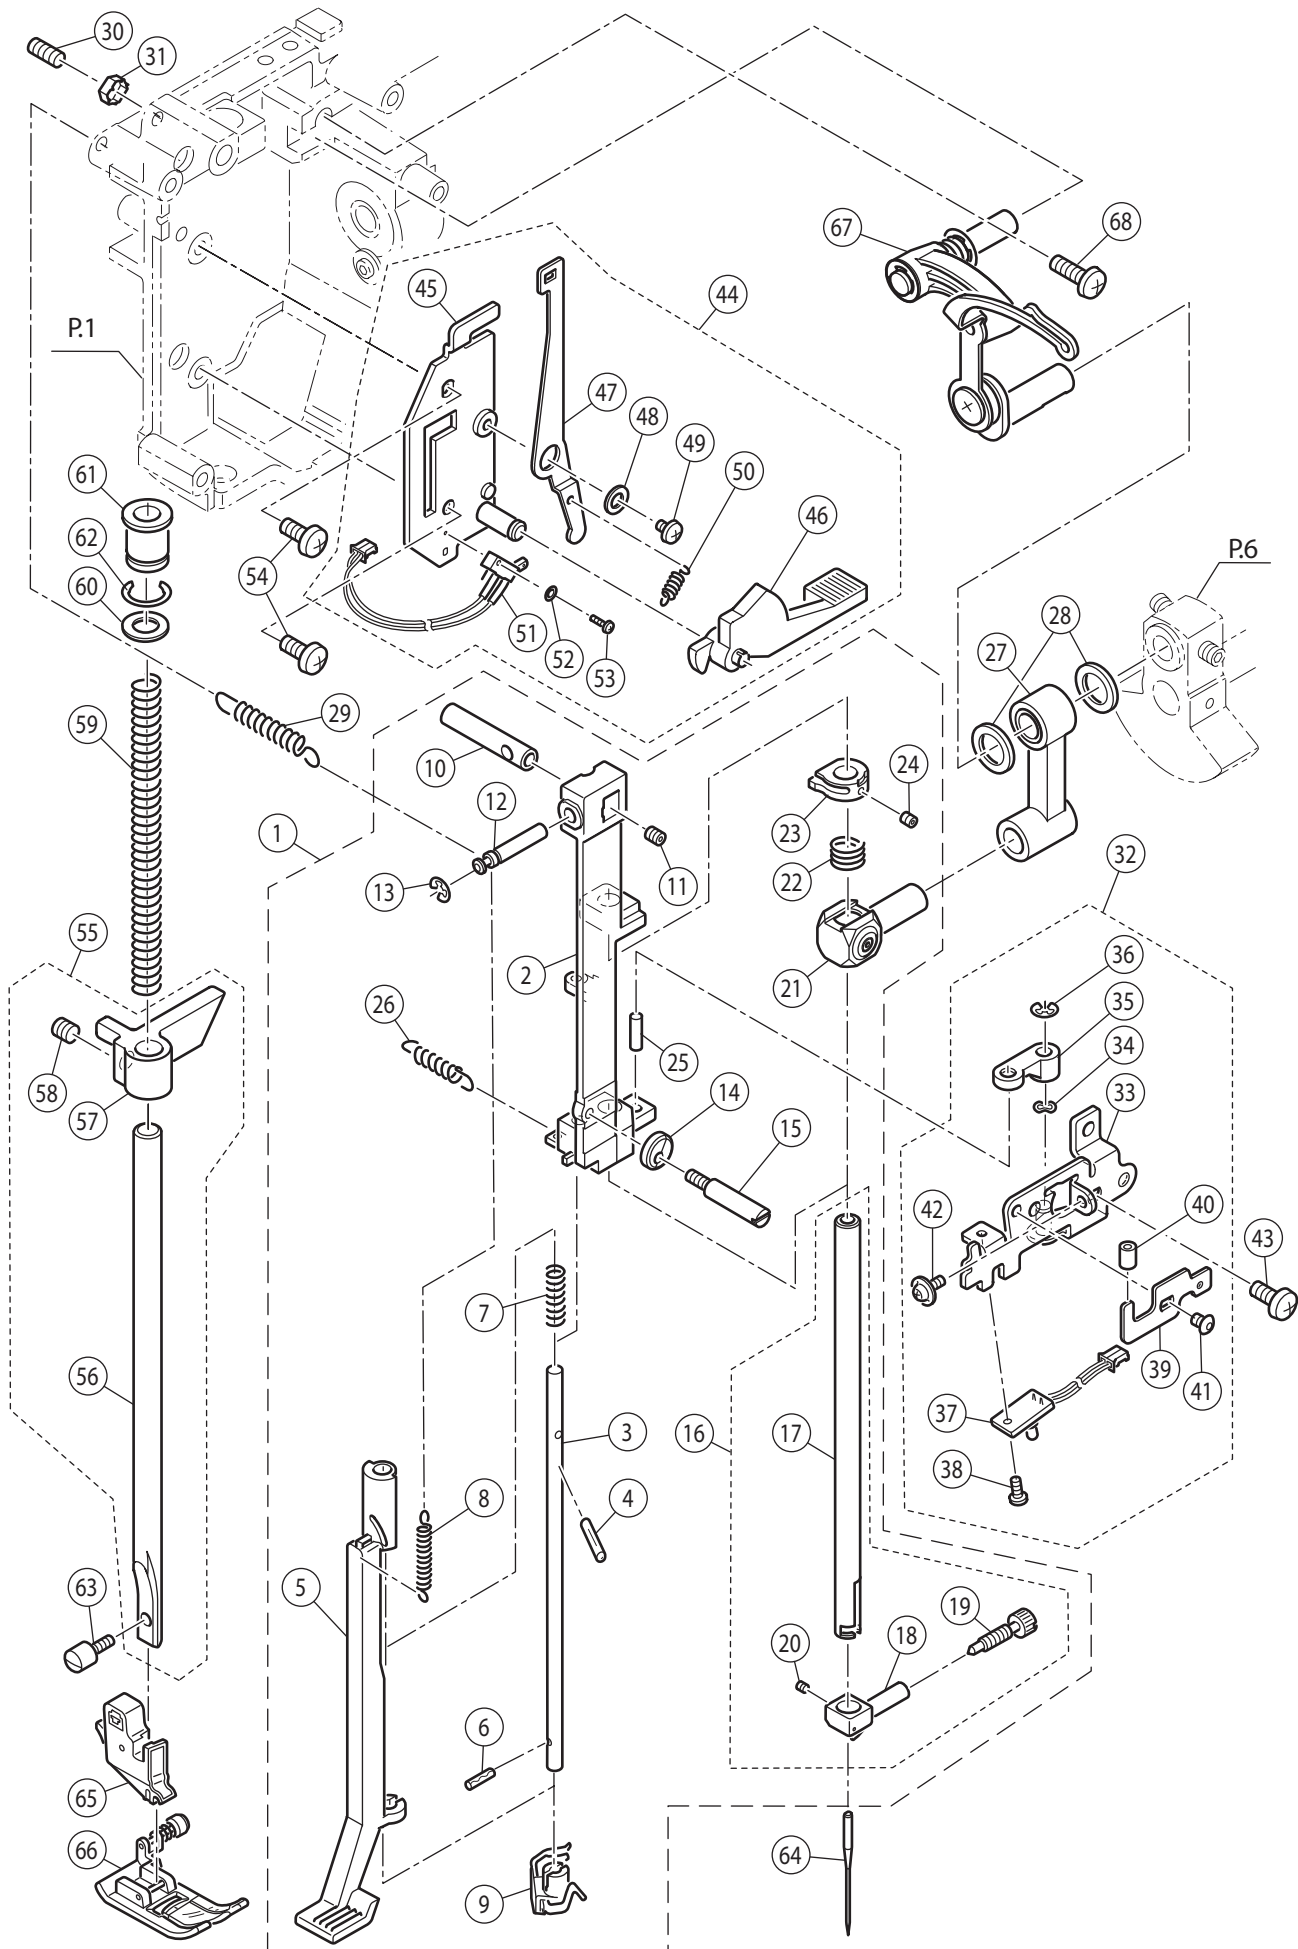

Ref No	Part No	Part Name
1	416709601	Needle Bar Guide Assy.(Incl.2-26)
2	270 HP32790	Needle Bar Guide
3	270 HP32791	Threader Bar
4	270 HP32995	E-type Slot Pin
5	270 HP32792	Threader Holder
6	270 HP30261-1	Spring Pin
7	270 HP13074	Threader Bar Spring
8	270 HP32799	Threader Holder Spring
9	270 HP32557	Threader Hook Assy.
10	270 HP32793	Needle Bar Guide Fulcrum Shaft (A)
11	270 HP30388	Set Screw
12	270 HP32794	Needle Bar Guide Fulcrum Shaft (B)
13	270 HP12149	Snap Ring
14	416709701	Needle Position Adjusting Collar
15	416709801	Needle Point Limiting Shaft
16	416400101	Needle Bar Assy.(Incl.17-20)
17	416399901	Needle Bar
18	270 HP32098-2	Needle Clamp Assy.
19	270 HP32100	Needle Clamp Screw
20	270 HP32430	Set Screw
21	270 HP90800	Needle Bar Clamp Assy.
22	416709901	Needle Bar Clamp Spring
23	416710001	Threader Bar Stopper
24	270 HP02894	Set Screw
25	270 HP32964	Z Link Shaft
26	270 HP32801	Z Guide Spring
27	270 HP32932	Needle Bar Clank Rod Assy.
28	270 HP32997	Washer
29	270 HP32800	Spring for Needle Bar Guide Assy.
30	270 HP32742	Set Screw
31	270 HP91648	Adjustable Lock Nut
32	270 HP32802-3	Z Link Bracket Unit(Incl.33-42)
33	270 HP32803	Z Link Bracket Assy.
34	270 HP31838	Wave Washer
35	270 HP32804	Z Link
36	270 HP07221	Snap Ring
37	416400001	LED Circuit Board Set
38	416710101	Set Screw
39	416710201	Needle Point Limiting Plate
40	270 HP32867	Rubber Cushion
41	416710301	Set Screw
42	270 HP31582	Set Screw
43	270 HP31293	Set Screw
44	270 HP32805	Presser Foot Lifter Bracket Unit (Incl.45-53)
45	270 HP32806	Presser Foot Lifter Bracket Assy.
46	270 HP32807	Presser Foot Lifter
47	270 HP32808	Tension Release Connecting Plate
48	270 HP12453	Washer
49	270 HP11697	Set Screw
50	270 HP32998	Spring
51	270 HP32953	Presser Foot Switch Assy.
52	416710401	Washer
53	270 HP32962	Set Screw
54	270 HP31293	Set Screw
55	270 HP32809	Presser Bar Assy.(Incl.56-58)
56	270 HP32810	Presser Bar
57	270 HP32811	Presser Bar Guide Bracket
58	270 HP30805	Set Screw
59	270 HP33036	Presser Spring
60	416786901	Washer
61	270 HP32813	Presser Bar Bush
62	270 HP32965	Snap Ring
63	270 HP13064	Presser Foot Thumb Screw
64	270 HP33108	Needle
65	270 HP32968	Presser Foot Holder
66	270 HP32969	Zigzag Foot
67	270 HP32814	Thread Take-Up Lever Assy.
68	270 HP12785	Set Screw