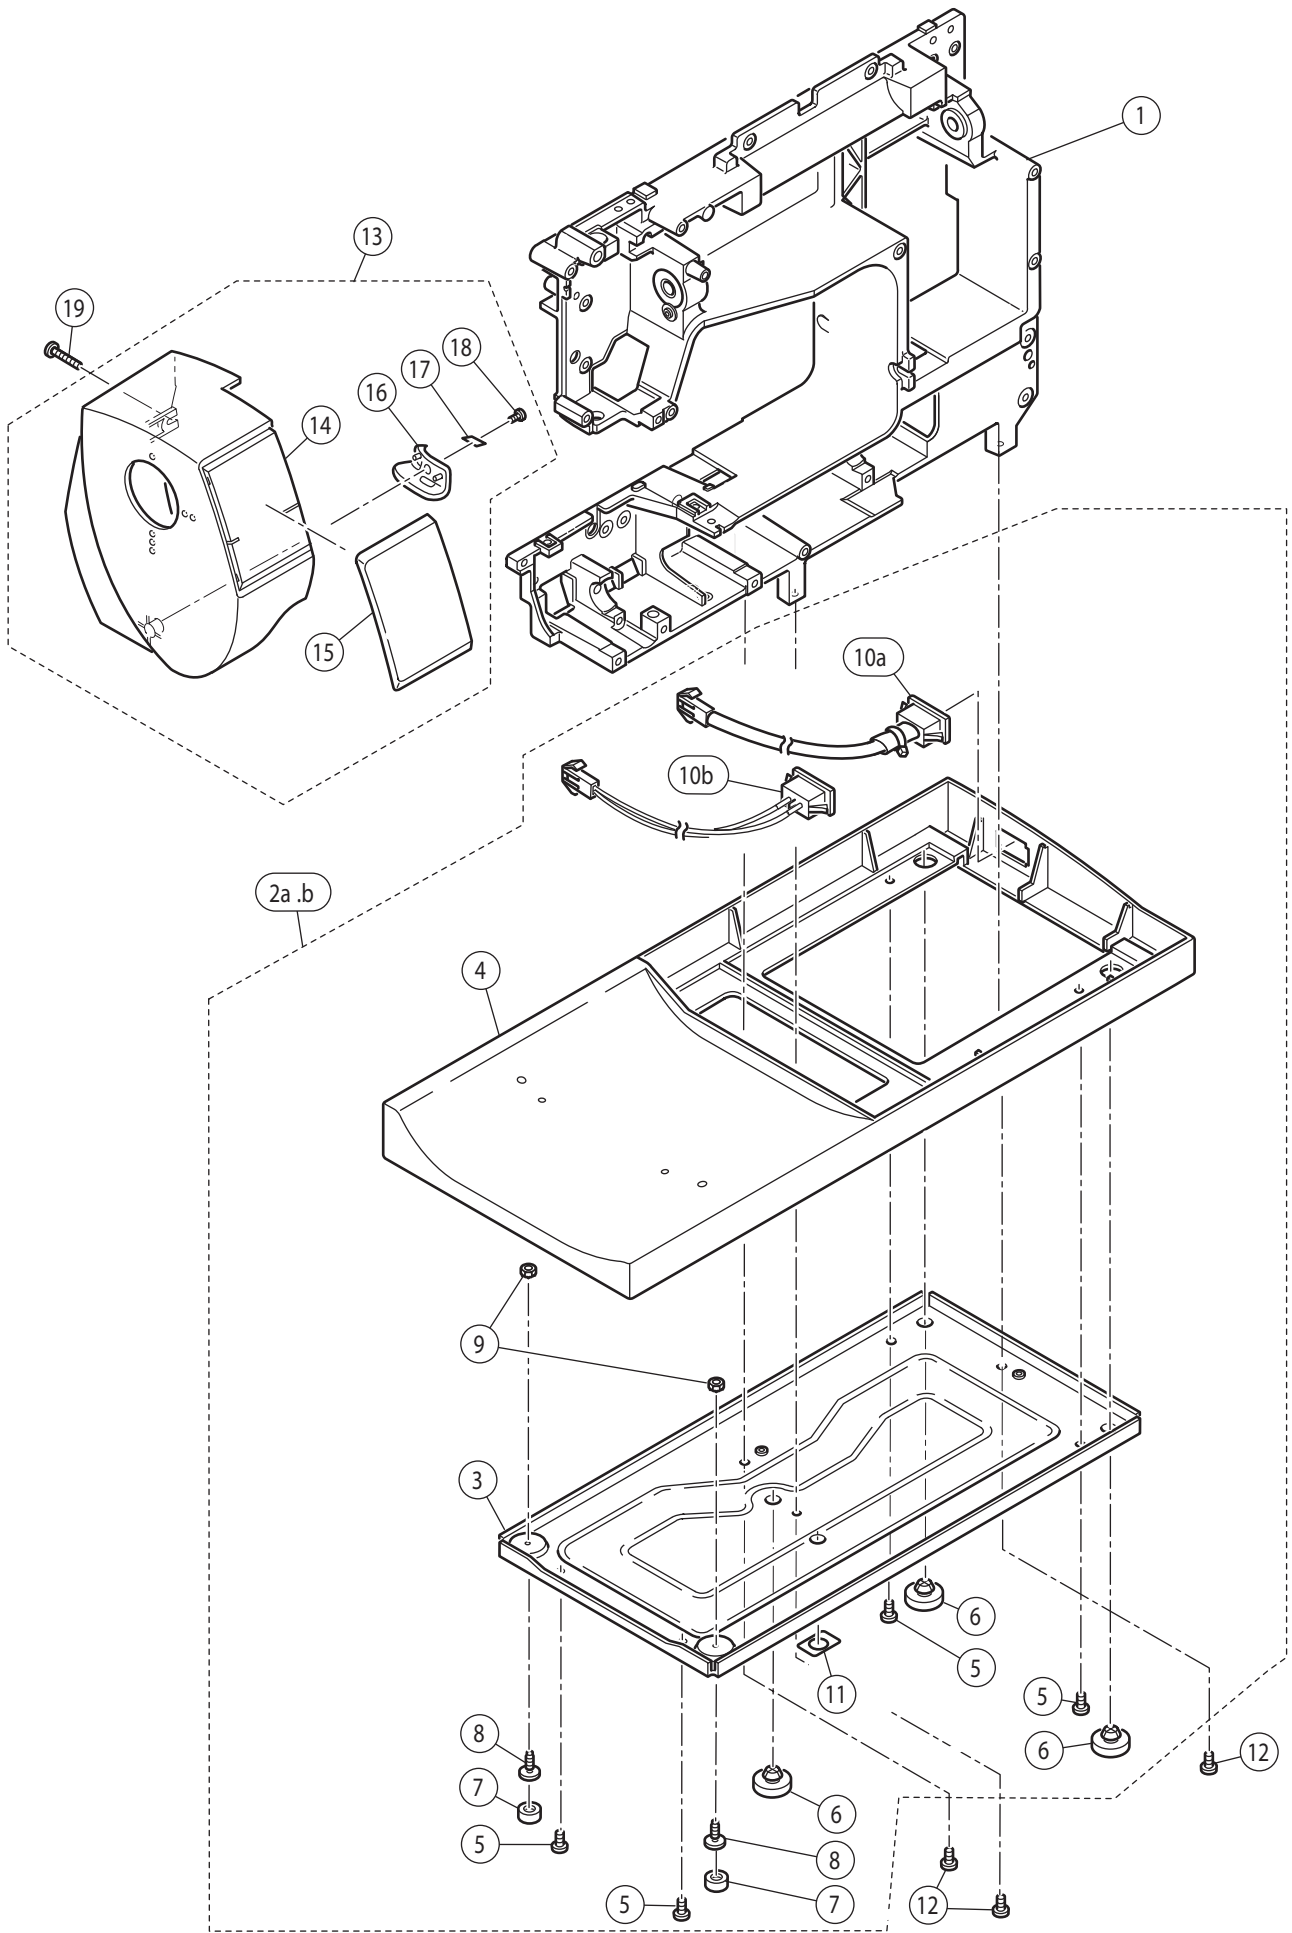

**SINGER®**

9985

Liste de pièces  
Lista de Piezas  
Parts List

Ref No	Part No	Part Name
1		Machine Frame
2a	416792701	Base Assy.(Incl.3-11)(EU)
2b	416792801	Base Assy.(Incl.3-11)(USA)
3	270 HP33010	Base
4	270 HP33011	Base Cover
5	270 HP61041	Set Screw
6	270 HP32755	Rubber Foot (A)
7	270 HP32756	Rubber Foot (B)
8	270 HP32757	Rubber Foot Adjusting Screw
9	270 HP91648	Adjustable Lock Nut
10a	270 HP33089	Terminal Box Assy. (EU)
10b	270 HP33083	Terminal Box Assy. (USA)
11	270 HP33323	Guide Plate for Stitch Balance
12	270 HP31293	Set Screw
13	416824001	Face Plate Assy. (Incl.14-18)
14	270 HP33016	Face Plate
15	416824101	Face Plate Panel
16	270 HP31966	Thread Cutter Base
17	270 HP31967	Thread Cutter
18	270 HP31244	Set Screw
19	270 HP31831	Set Screw

Ref No	Part No	Part Name
1a	416824201	Front Cover Assy.(Incl.2-23)(EU)
1b	416824301	Front Cover Assy.(Incl.2-22)(USA)
2	416791001	Front Cover
3	416791101	Start Stop Switch Key-top
4	416790501	Switch Board Assy.
5	270 HP31244	Set Screw
6	416824401	Front Panel Assy.(Incl.7-20)
7	416824501	Front Panel
8	416824601	Control Panel
9	416824701	Insulating Plate
10	416824801	L.C.D.Board Assy.(Incl.11)
11	416824901	Flexible Cord FFC
12	416825001	L.C.D.Cover
13	270 HP31244	Set Screw
14	416825101	Reverse Key-Top
15	416825201	Key-top
16	416825301	Switch Board Assy.
17	270 HP61043	Set Screw
18	416825401	Speed Key-top
19	416790601	Speed Control Board Assy.
20	270 HP31244	Set Screw
21a	270 HP33115	Controller Cord Assy.(EU)
21 b	270 HP31800	Controller Cord Assy.(USA)
22	270 HP30271	Set Screw
23	416787001	Cord Band (EU)
24	270 HP33006	Side Enclosure
25	270 HP90810	Set Screw
26	270 HP33005	Rear Enclosure
27	270 HP90810	Set Screw
29	270 HP33012	Extension Table Assy.