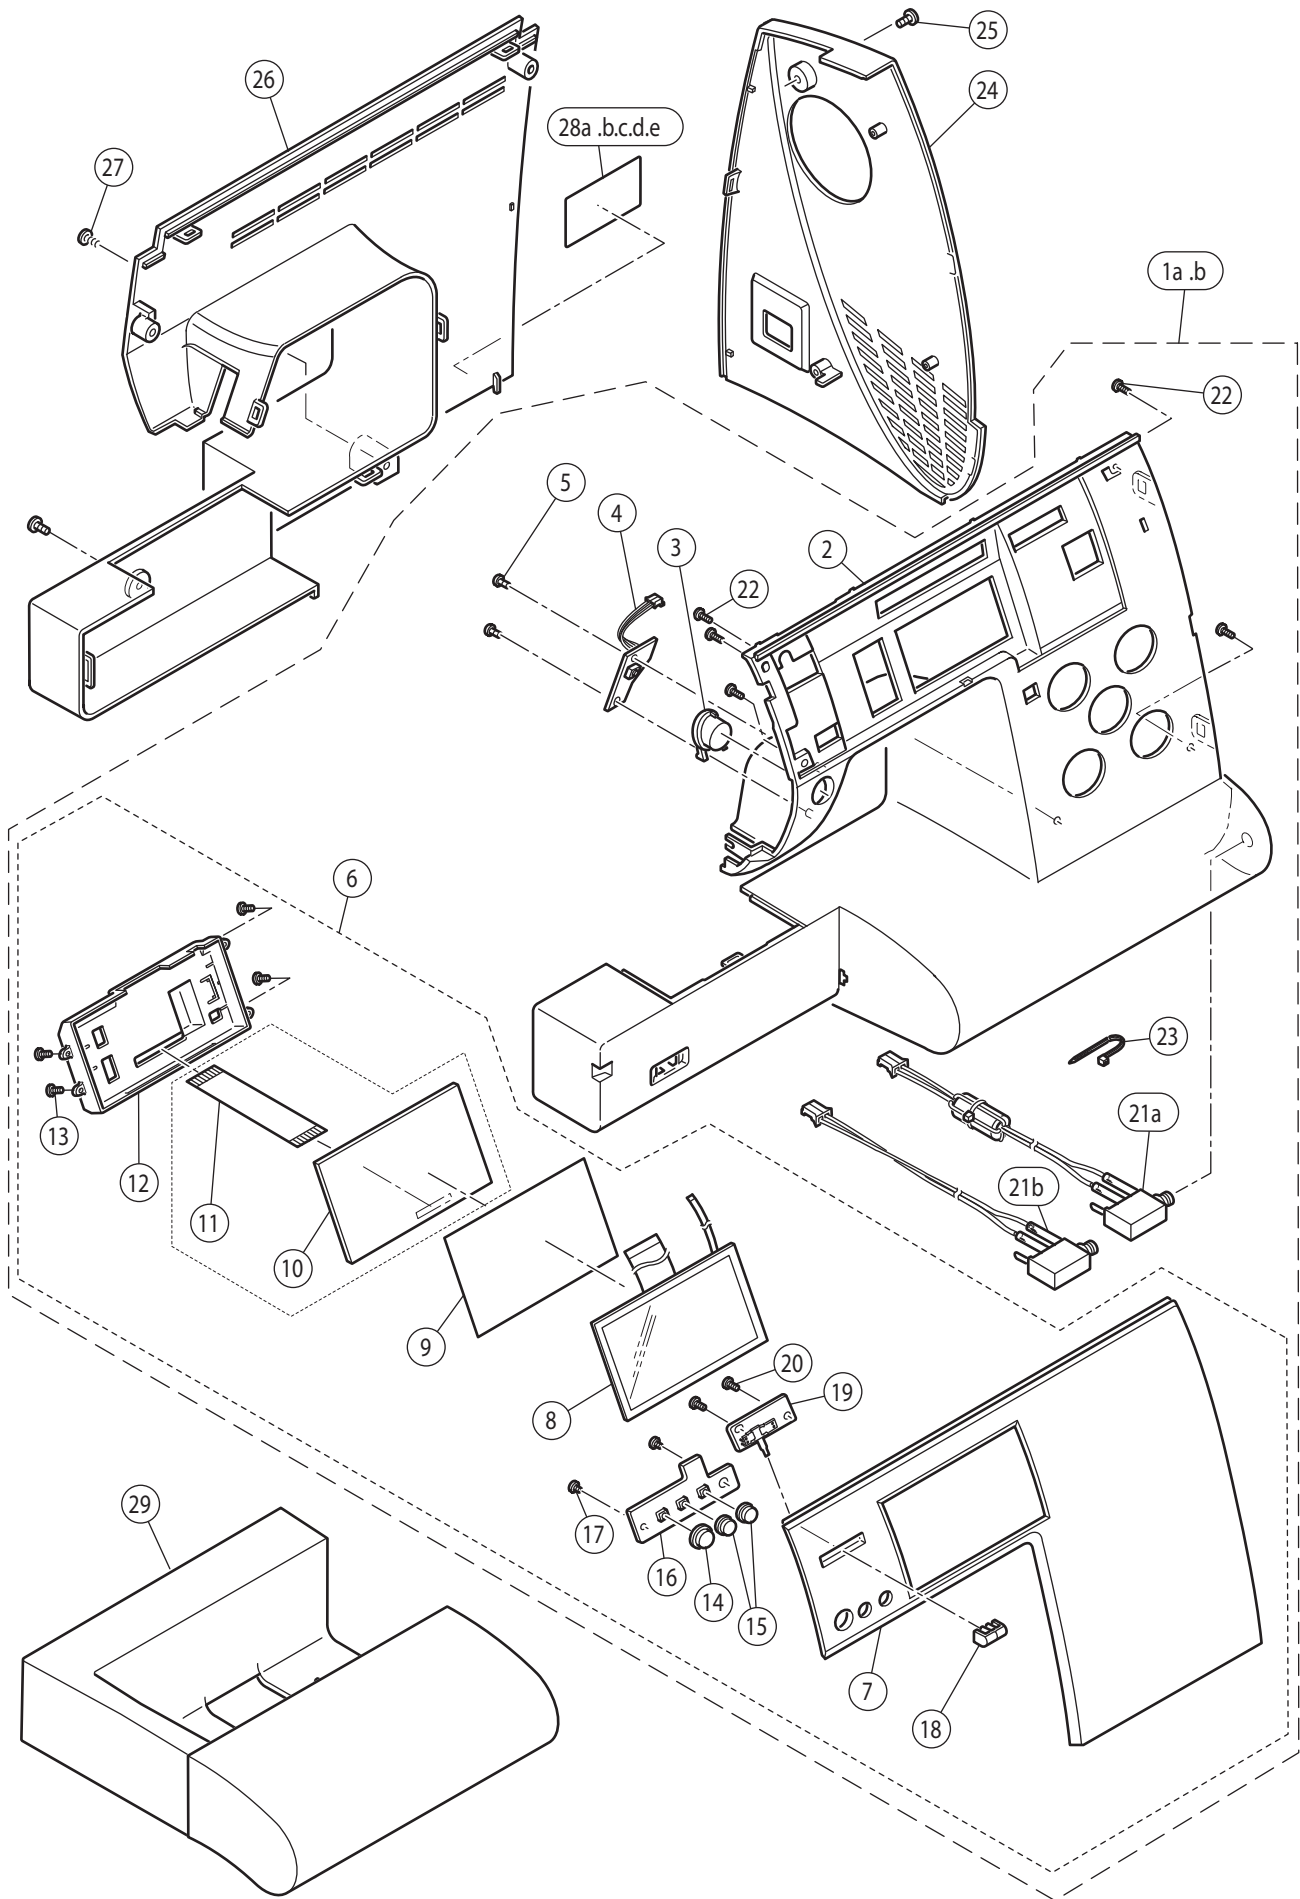

**SINGER®**

9985

Liste de pièces  
Lista de Piezas  
Parts List

Ref No	Part No	Part Name
1		Machine Frame
2a	416792701	Base Assy.(Incl.3-11)(EU)
2b	416792801	Base Assy.(Incl.3-11)(USA)
3	270 HP33010	Base
4	270 HP33011	Base Cover
5	270 HP61041	Set Screw
6	270 HP32755	Rubber Foot (A)
7	270 HP32756	Rubber Foot (B)
8	270 HP32757	Rubber Foot Adjusting Screw
9	270 HP91648	Adjustable Lock Nut
10a	270 HP33089	Terminal Box Assy. (EU)
10b	270 HP33083	Terminal Box Assy. (USA)
11	270 HP33323	Guide Plate for Stitch Balance
12	270 HP31293	Set Screw
13	416824001	Face Plate Assy. (Incl.14-18)
14	270 HP33016	Face Plate
15	416824101	Face Plate Panel
16	270 HP31966	Thread Cutter Base
17	270 HP31967	Thread Cutter
18	270 HP31244	Set Screw
19	270 HP31831	Set Screw

Ref No	Part No	Part Name
1a	416824201	Front Cover Assy.(Incl.2-23)(EU)
1b	416824301	Front Cover Assy.(Incl.2-22)(USA)
2	416791001	Front Cover
3	416791101	Start Stop Switch Key-top
4	416790501	Switch Board Assy.
5	270 HP31244	Set Screw
6	416824401	Front Panel Assy.(Incl.7-20)
7	416824501	Front Panel
8	416824601	Control Panel
9	416824701	Insulating Plate
10	416824801	L.C.D.Board Assy.(Incl.11)
11	416824901	Flexible Cord FFC
12	416825001	L.C.D.Cover
13	270 HP31244	Set Screw
14	416825101	Reverse Key-Top
15	416825201	Key-top
16	416825301	Switch Board Assy.
17	270 HP61043	Set Screw
18	416825401	Speed Key-top
19	416790601	Speed Control Board Assy.
20	270 HP31244	Set Screw
21a	270 HP33115	Controller Cord Assy.(EU)
21 b	270 HP31800	Controller Cord Assy.(USA)
22	270 HP30271	Set Screw
23	416787001	Cord Band (EU)
24	270 HP33006	Side Enclosure
25	270 HP90810	Set Screw
26	270 HP33005	Rear Enclosure
27	270 HP90810	Set Screw
29	270 HP33012	Extension Table Assy.