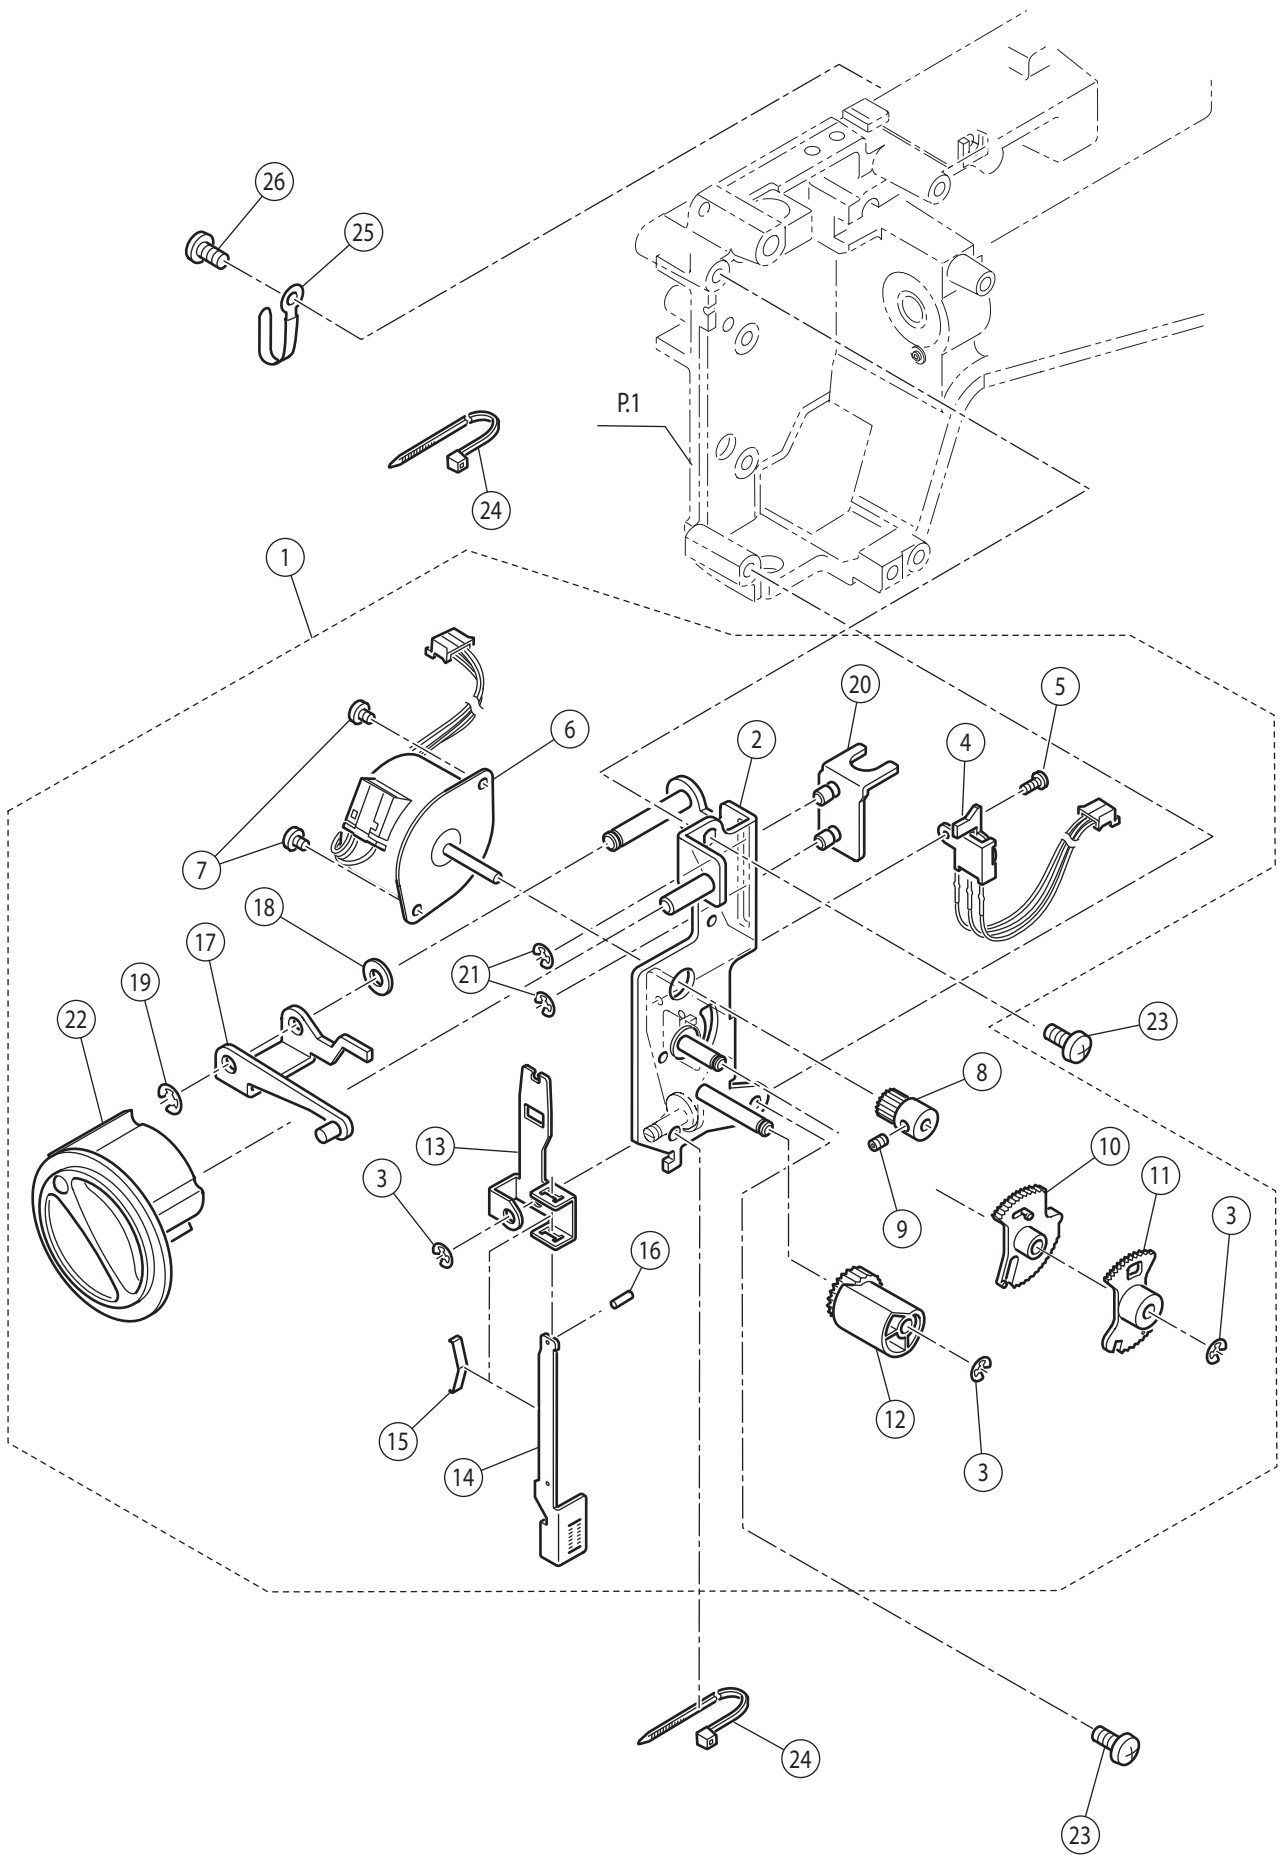

Ref No	Part No	Part Name
1	270 HP33057	Z Pulse Motor Assy.(Incl.2-22)
2	270 HP33058	Z Pulse Motor Bracket Assy.
3	270 HP07221	Snap Ring
4	270 HP32910	BH Switch Assy.
5	416710101	Set Screw
6	270 HP32958	Z Pulse Motor
7	270 HP30695	Set Screw
8	270 HP32911	Z Pulse Motor Gear
9	270 HP30842	Set Screw
10	270 HP32912	Center Gear (A)
11	270 HP32913	Center Gear (B)
12	270 HP32915	Z Cam
13	270 HP32916	BH Plate
14	270 HP32917	BH Lever
15	270 HP32918	BH Lever Spring
16	270 HP33213	Spring pin
17	270 HP32907	Pressure Regulator Cam Follower Assy.
18	270 HP06277-1	Washer
19	270 HP32822	Snap Ring
20	270 HP32908	Pressure Regulator Plate Assy.
21	270 HP07221	Snap Ring
22	270 HP32909	Pressure Regulator Dial
23	270 HP31293	Set Screw
24	270 HP11380	Cord Band
25	270 HP32955	Coating Grip
26	270 HP31293	Set Screw