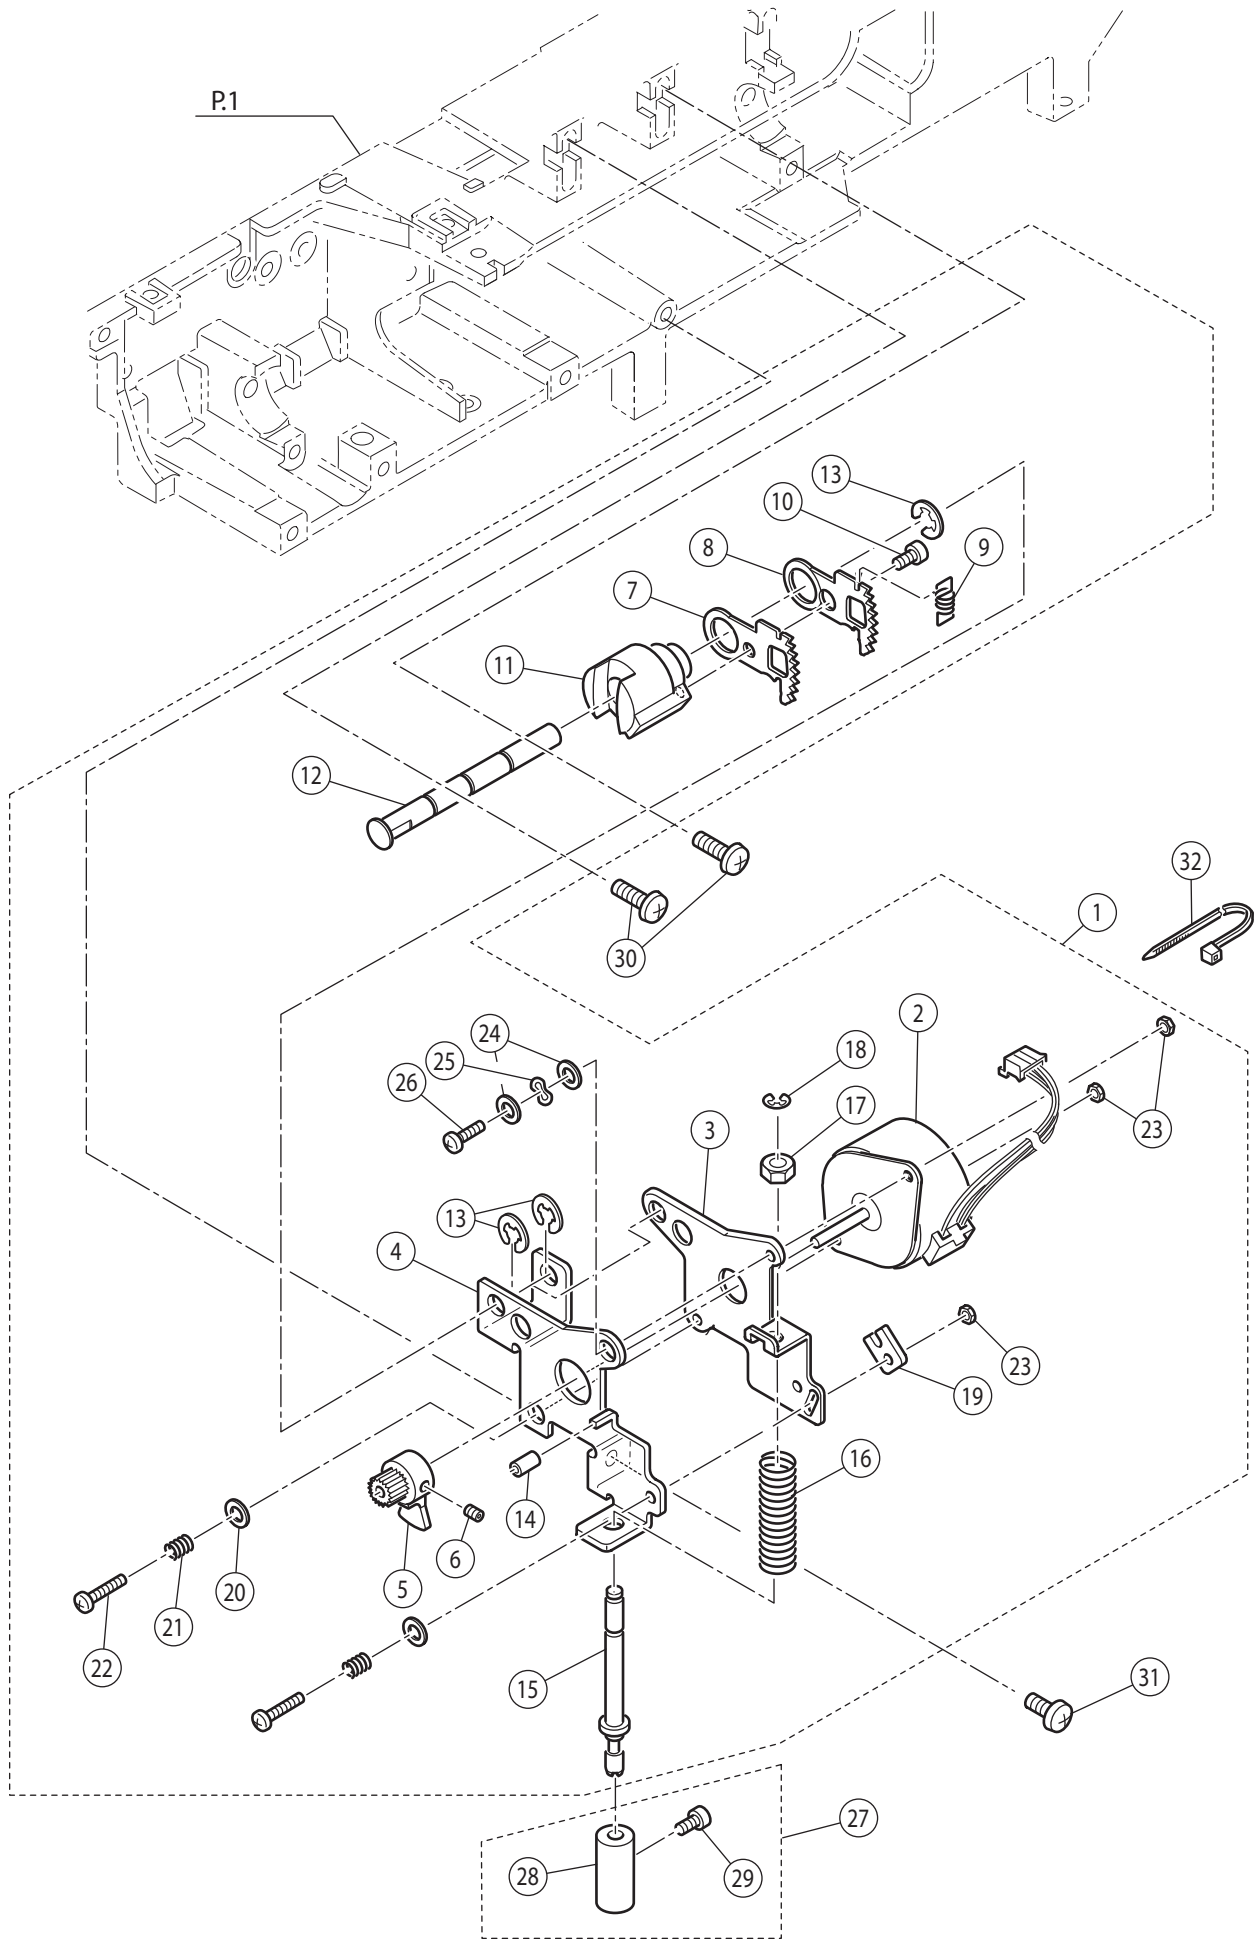

Ref No	Part No	Part Name
1	416398101	F Pulse Motor Assy. (Incl.2-26)
2	270 HP32894	F Pulse Motor
3	270 HP32901	Adjusting Plate
4	270 HP32895	F Pulse Motor Bracket
5	270 HP32896	F Pulse Motor Gear
6	270 HP30842	Set Screw
7	270 HP33190	Feed Regulator Gear (A)
8	270 HP33191	Feed Regulator Gear (B)
9	270 HP33187	Feed Regulator Gear Spring
10	270 HP60800	Set Screw
11	270 HP32899	Feed Regulator
12	270 HP32900	Feed Regulator Shaft
13	270 HP07492	Snap Ring
14	270 HP32867	Rubber Cushion
15	270 HP33319	Forward-Reverse Adjustment Shaft
16	270 HP32903	Adjusting Spring
17	270 HP12436	Nut
18	270 HP07221	Snap Ring
19	270 HP32904	Nut
20	270 HP12453	Washer
21	270 HP33322	F Pulse Motor Bracket Spring
22	270 HP11431	Set Screw
23	270 HP13189	Nut
24	270 HP12453	Washer
25	270 HP12487	Wave Washer
26	270 HP11984	Set Screw
27	416712001	Fine Adjustment Shaft Assy.(Incl.28-29)
28	270 HP33320	Fine Adjustment Shaft
29	270 HP60800	Set Screw
30	416402401	Set Screw
31	270 HP31293	Set Screw
32	270 HP11380	Cord Band