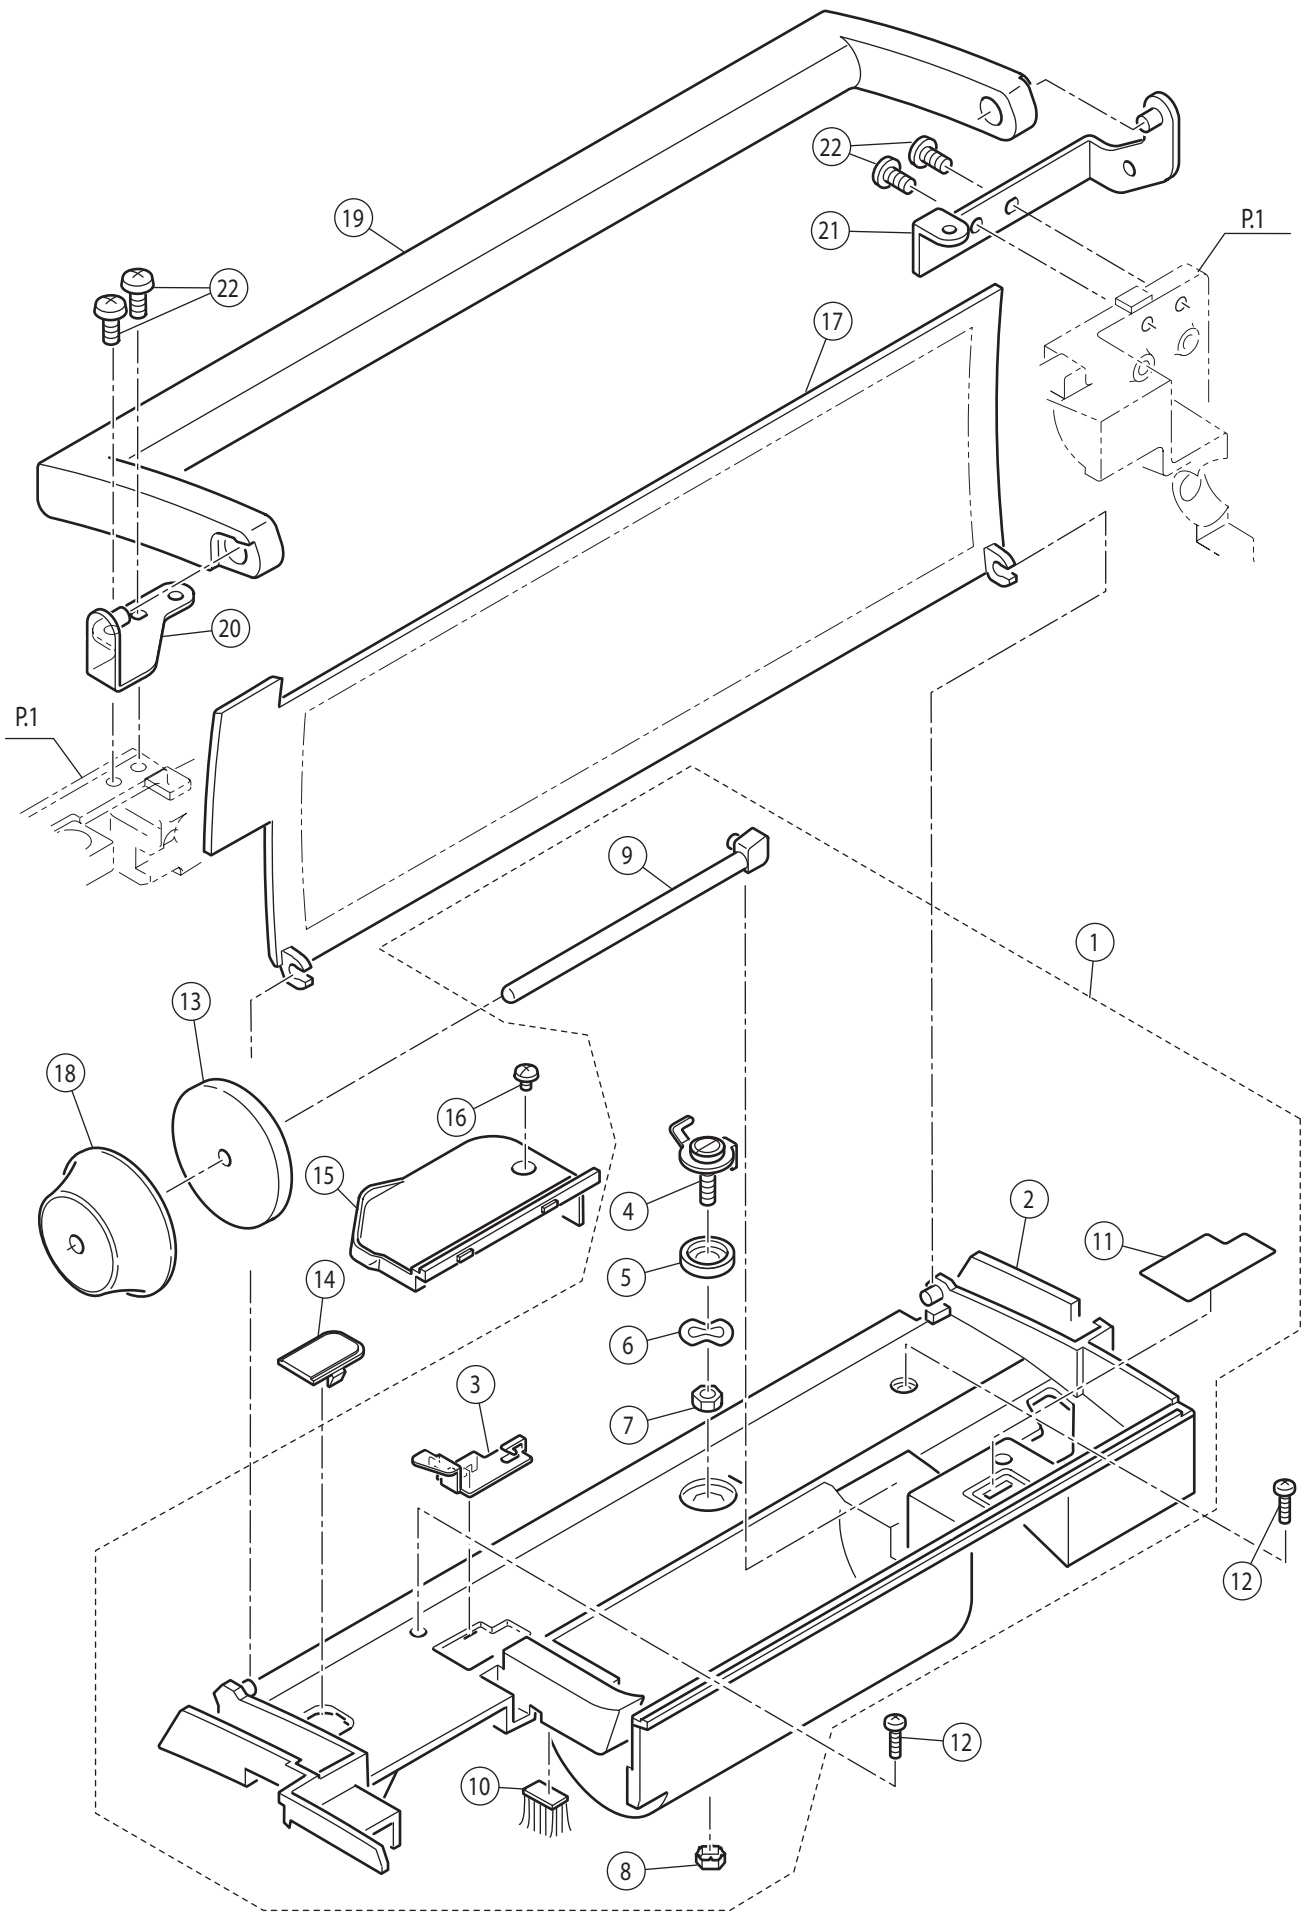

Ref No	Part No	Part Name
1	416787301	Unit Cover Assy.(Incl.2-10)
2	416787401	Unit Cover
3	270 HP33055	Thread Guide
4	270 HP33052	Thread Guide Assy.
5	416788201	Thread Guide Collar
6	416825601	Wave Washer
7	416786801	Nut
8	270 HP91648	Adjustable Lock Nut
9	270 HP32737	Spool Stand
10	270 HP32999	Brush
11	416792001	Unit Cover Seal
12	270 HP11984	Set Screw
13	416530801	Felt Washer
14	270 HP33067	Hinge Cover
15	416792101	Thread Tension Cover
16	270 HP31584	Set Screw
17	416825701	Flap
18	270 HP30074	Thread Cap
19	270 HP33019	Handle
20	270 HP33030	Handle Hinge (Left)Assy.
21	270 HP33031	Handle Hinge (Right)Assy.
22	270 HP31293	Set Screw