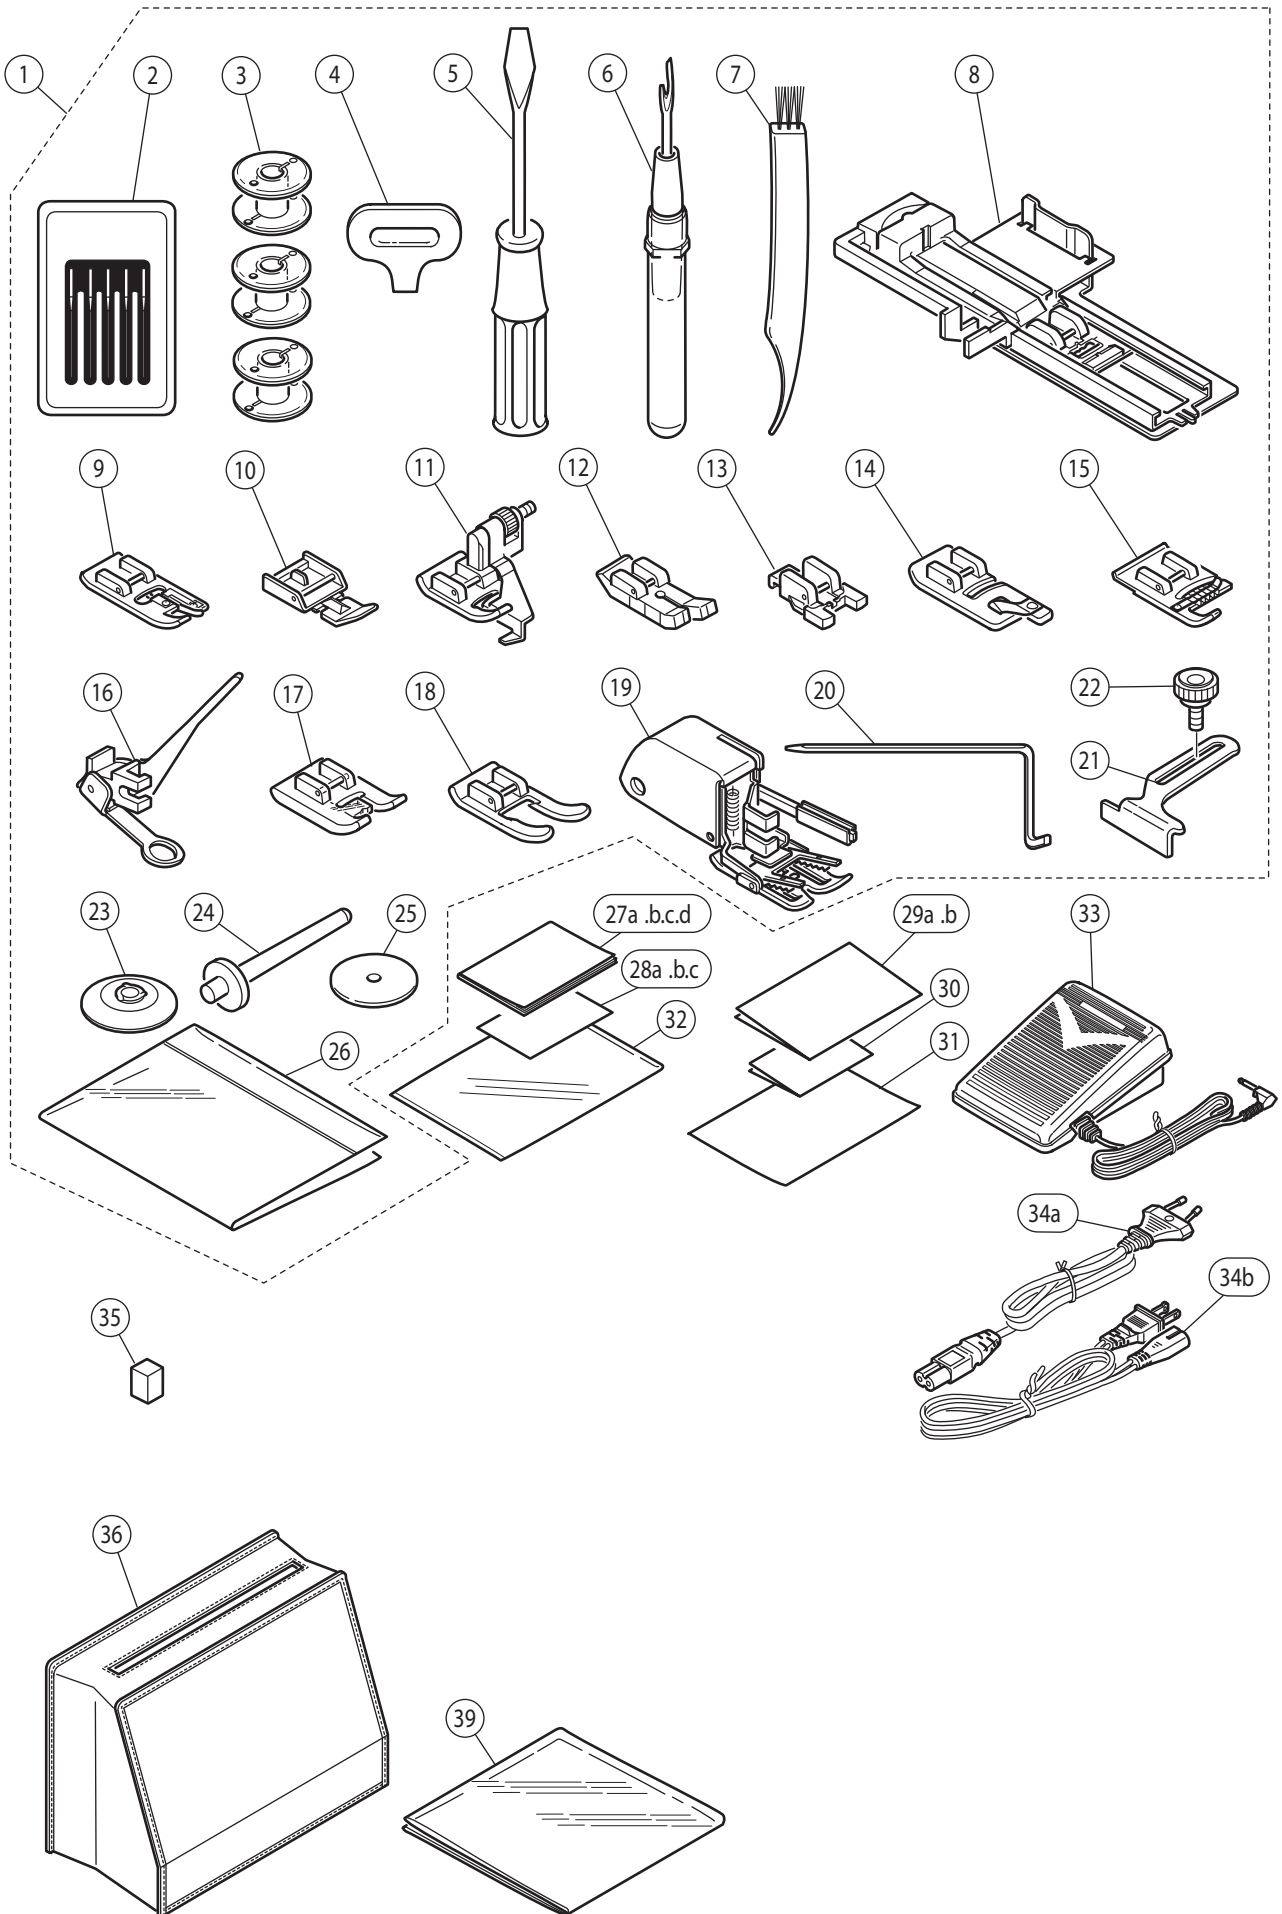

Ref No	Part No	Part Name
1	416712901	Accessory Set (Incl.2-26)
2	270 HP32947	Needle Set
3	270 HP30222	Bobbin
4	270 HP31089	Screw Driver for Needle Plate
5	270 HP02000-T	Screw Driver (Large)
6	270 HP02024	Stitch Ripper
7	270 HP90903	Brush
8	270 HP32948-B	Buttonhole Foot
9	270 HP32948-B	Overcasting Foot
10	416713001	Zipper Foot
11	270 HP30218-2	Blind Stitch Foot
12	270 HP31461	Quilting Foot
13	416713201	Button Sewing Foot
14	270 HP30685	Narrow Hemming Foot
15	416713301	Cording Foot
16	270 HP04195	Darning/Embroidery Foot
17	416713101	Satin Stitch Foot
18	270 HP33069	Open Toe Foot
19	270 HP31099-3	Walking Foot
20	270 HP11117	Quilting Guide
21	270 HP33132	Seam Guide
22	270 HP33133	Screw for Seam Guide
23	270 HP33109	Thread Cap
24	270 HP30209	Spool Stand
25	270 HP01407	Felt Washer
26	270 HP33140	Vinyl Bag
27a	HP34729	Instruction Manual (German/Dutch/Italian)
27b	HP34729-2	Instruction Manual (Danish/Finnish/Norwegian/Swedish)
27c	HP34729-3	Instruction Manual (Turkish/English)
27 d	HP34729-4	Instruction Manual (English/French/Spanish)
32	270 HP33156	Vinyl Bag
33	270 HP31098-2	Foot Controller
34a	270 HP33981	Power Cord (EU)
34b	270 HP32014	Power Cord (USA)
36	270 HP33097	Dust Cover Assy.
39	270 HP33157	Vinyl Bag