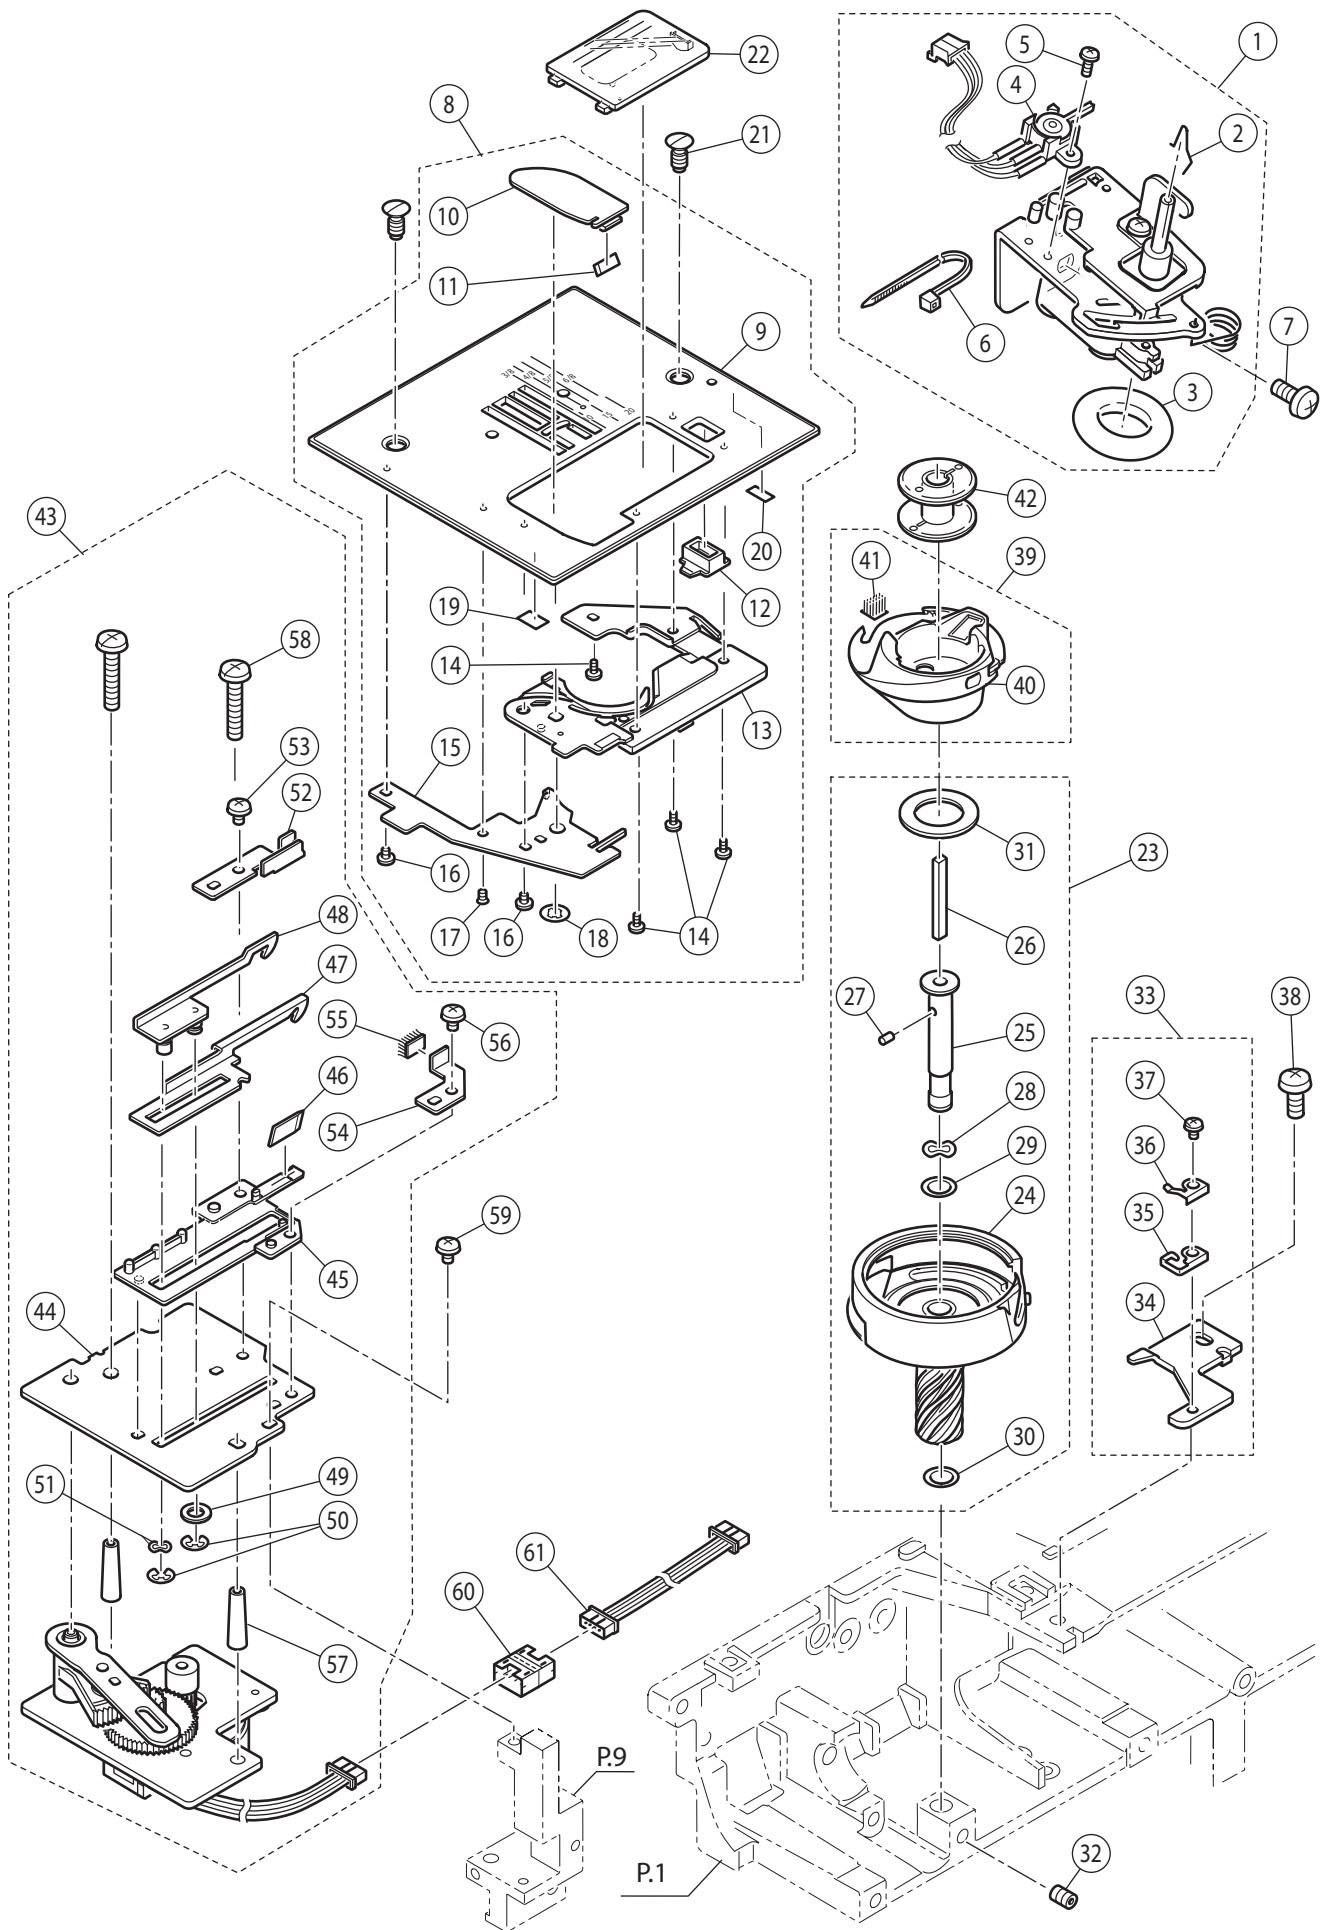

Ref No	Part No	Part Name
1	270 HP33048	Bobbin Winder Assy.(Incl.02-06)
2	270 HP07414-T	Bobbin Winder Shaft Spring
3	270 HP01352	Rubber Ring
4	270 HP32842	Bobbin Winder Switch Assy.
5	416710101	Set Screw
6	270 HP11380	Cord Band
7	270 HP31293	Set Screw
8	416789601	Needle Plate Assy.(Incl.9-20)
9	416789101	Needle Plate
10	416789201	Thread Guide Plate
11	270 HP31967	Thread Cutter
12	270 HP31734	Slide Lever
13	416789301	Bobbin Cover Plate Holder
14	270 HP30200	Set Screw
15	416789401	Bobbin Holder Stabilize Plate
16	270 HP32534	Set Screw
17	416789701	Set Screw
18	416787101	Push Nut
19	270 HP32879	Rubber Sheet
20	416710801	Rubber Sheet
21	270 HP32743	Set Screw
22	416789501	Bobbin Cover Plate
23	270 HP32744	Hook Race Unit (Incl.24-31)
24	270 HP30113	Hook Race Assy.
25	270 HP32848	Hook Race Shaft
26	270 HP30135	Oil Wick (1)
27	270 HP30136	Oil Wick (2)
28	270 HP32454	Wave Washer
29	270 HP10995	Polyslider
30	270 HP10995-3	Polyslider
31	270 HP30118	Magnet
32	270 HP90932	Set Screw
33	416396801	Bobbin Holder Stopper Assy.(Incl.34-37)
34	416710901	Bobbin Holder Stopper Bracket
35	416711001	Bobbin Holder Stopper Spring
36	416711101	Stop Spring
37	270 HP32227	Set Screw
38	270 HP02891	Set Screw
39	416790201	Bobbin Holder Unit (Incl.40-41)
40	270 HP31746	Bobbin Holder Assy.
41	416789901	Brush
42	270 HP30222	Bobbin
43	416789801	Thread Cutter Assy. (Incl.44-58)
44	416825901	Thread Cutter Bracket
45	416826001	Thread Cutter Blade Holding Base
46	270 HP31967	Thread Cutter Blade
47	416826101	Thread Catch A
48	416826201	Thread Catch B Assy
49	270 HP03438	Washer
50	270 HP07221	Snap Ring
51	270 HP31838	Wave Washer
52	416826301	Thread Guide
53	270 HP12786	Set Screw
54	416826401	Thread Holding Bracket
55	416789901	Bursh
56	270 HP12786	Set Screw
57	416826501	Spacer
58	416826601	Set Screw
59	270 HP12786	Set Screw
60	416792301	Connector
61	416792401	Thread Cutter Harnes