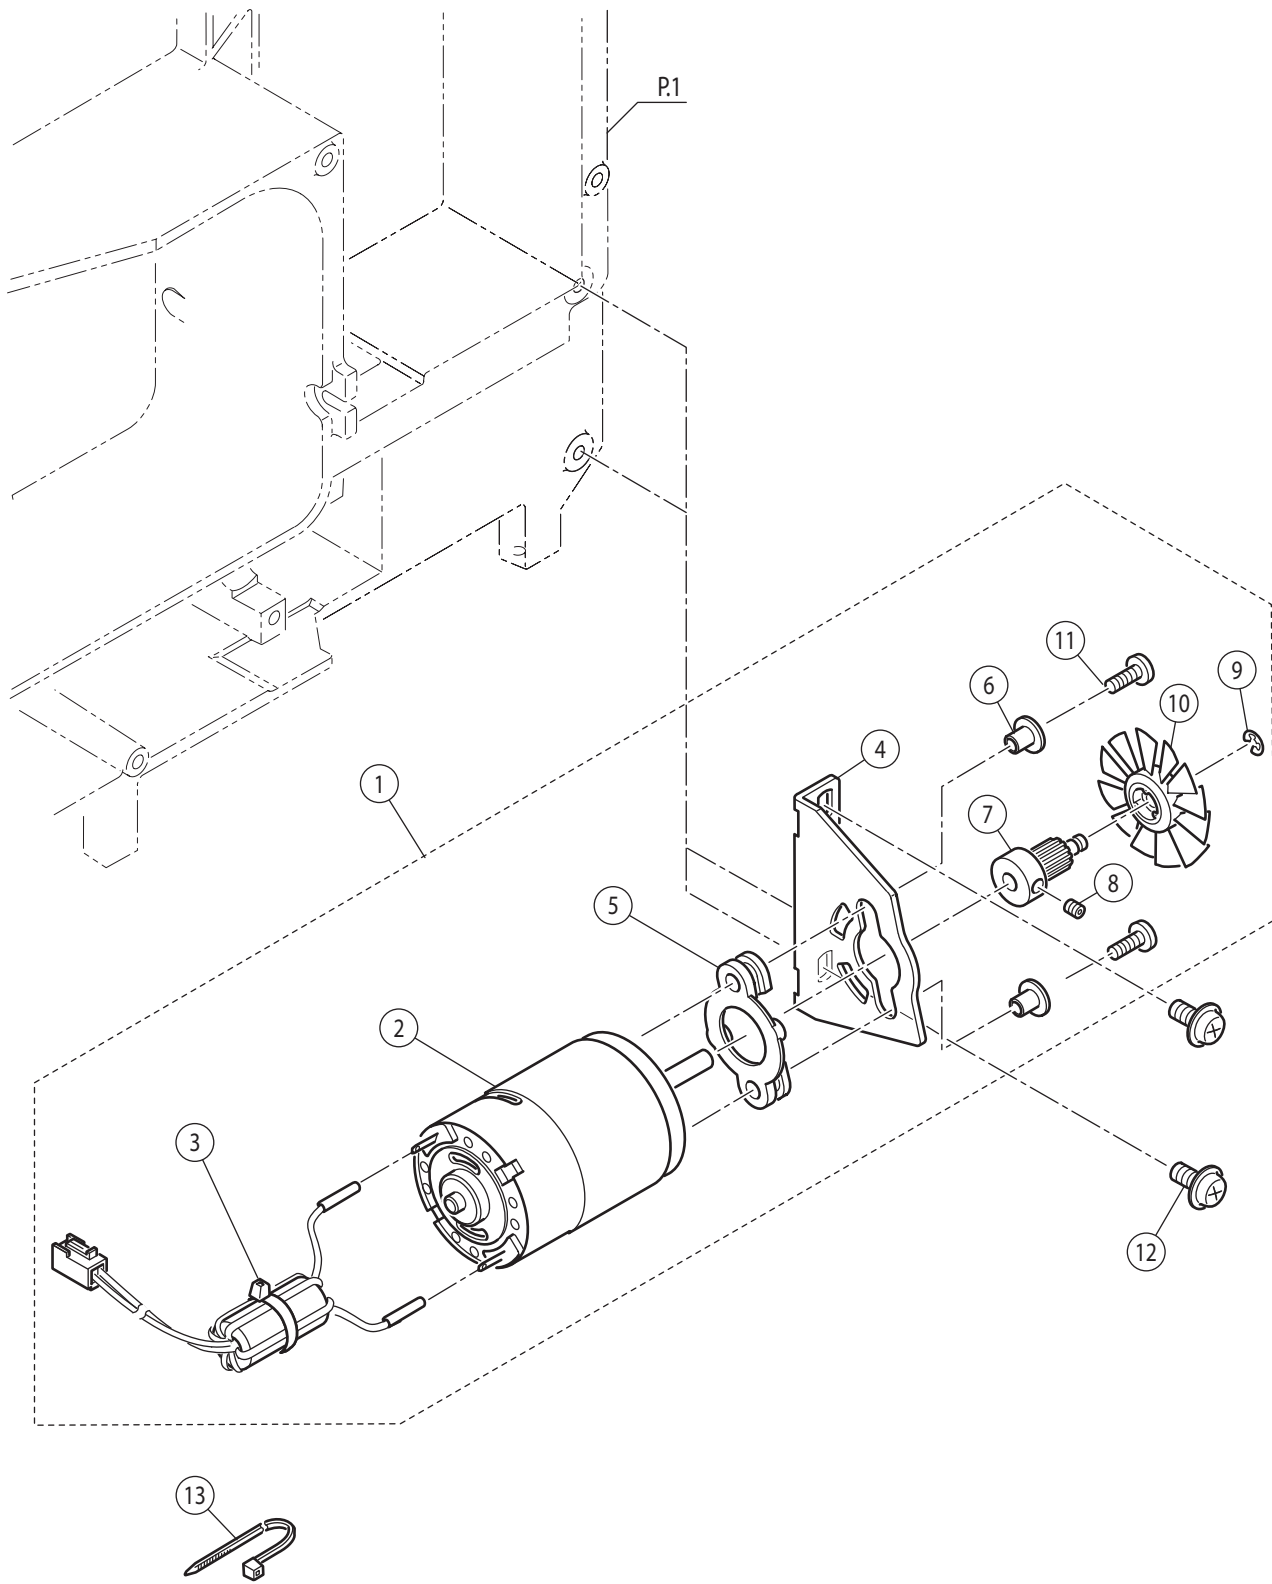

<u>Ref No</u>	<u>Part No</u>	<u>Part Name</u>
1	270 HP32919	Motor Assy. (Incl.2-11)
2	416712101	Motor
3	416712201	Harnes Assy.
4	416712301	Motor Bracket
5	416712401	Rubber Cushion
6	416712501	Motor Collar
7	416712601	Motor Pulley
8	416792601	Set Screw
9	270 HP07221	Snap Ring
10	270 HP32925	Motor Fan
11	416712701	Set Screw
12	416792501	Set Screw
13	270 HP11380	Cord Band