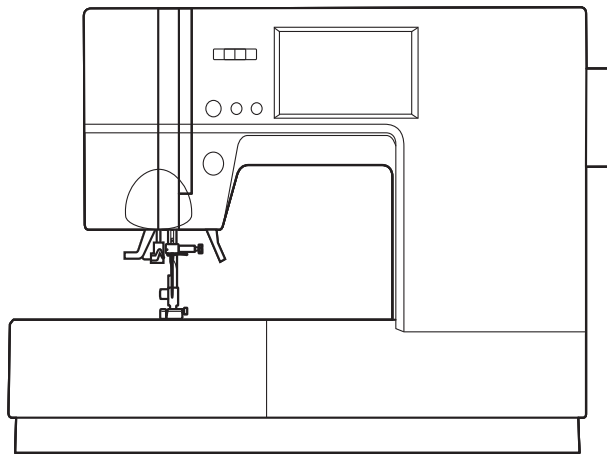

**SINGER®**

9985

Liste de pièces  
Lista de Piezas  
Parts List

Ref No	Part No	Part Name
1		Machine Frame
2a	416792701	Base Assy.(Incl.3-11)(EU)
2b	416792801	Base Assy.(Incl.3-11)(USA)
3	270 HP33010	Base
4	270 HP33011	Base Cover
5	270 HP61041	Set Screw
6	270 HP32755	Rubber Foot (A)
7	270 HP32756	Rubber Foot (B)
8	270 HP32757	Rubber Foot Adjusting Screw
9	270 HP91648	Adjustable Lock Nut
10a	270 HP33089	Terminal Box Assy. (EU)
10b	270 HP33083	Terminal Box Assy. (USA)
11	270 HP33323	Guide Plate for Stitch Balance
12	270 HP31293	Set Screw
13	416824001	Face Plate Assy. (Incl.14-18)
14	270 HP33016	Face Plate
15	416824101	Face Plate Panel
16	270 HP31966	Thread Cutter Base
17	270 HP31967	Thread Cutter
18	270 HP31244	Set Screw
19	270 HP31831	Set Screw

Ref No	Part No	Part Name
1a	416824201	Front Cover Assy.(Incl.2-23)(EU)
1b	416824301	Front Cover Assy.(Incl.2-22)(USA)
2	416791001	Front Cover
3	416791101	Start Stop Switch Key-top
4	416790501	Switch Board Assy.
5	270 HP31244	Set Screw
6	416824401	Front Panel Assy.(Incl.7-20)
7	416824501	Front Panel
8	416824601	Control Panel
9	416824701	Insulating Plate
10	416824801	L.C.D.Board Assy.(Incl.11)
11	416824901	Flexible Cord FFC
12	416825001	L.C.D.Cover
13	270 HP31244	Set Screw
14	416825101	Reverse Key-Top
15	416825201	Key-top
16	416825301	Switch Board Assy.
17	270 HP61043	Set Screw
18	416825401	Speed Key-top
19	416790601	Speed Control Board Assy.
20	270 HP31244	Set Screw
21a	270 HP33115	Controller Cord Assy.(EU)
21 b	270 HP31800	Controller Cord Assy.(USA)
22	270 HP30271	Set Screw
23	416787001	Cord Band (EU)
24	270 HP33006	Side Enclosure
25	270 HP90810	Set Screw
26	270 HP33005	Rear Enclosure
27	270 HP90810	Set Screw
29	270 HP33012	Extension Table Assy.