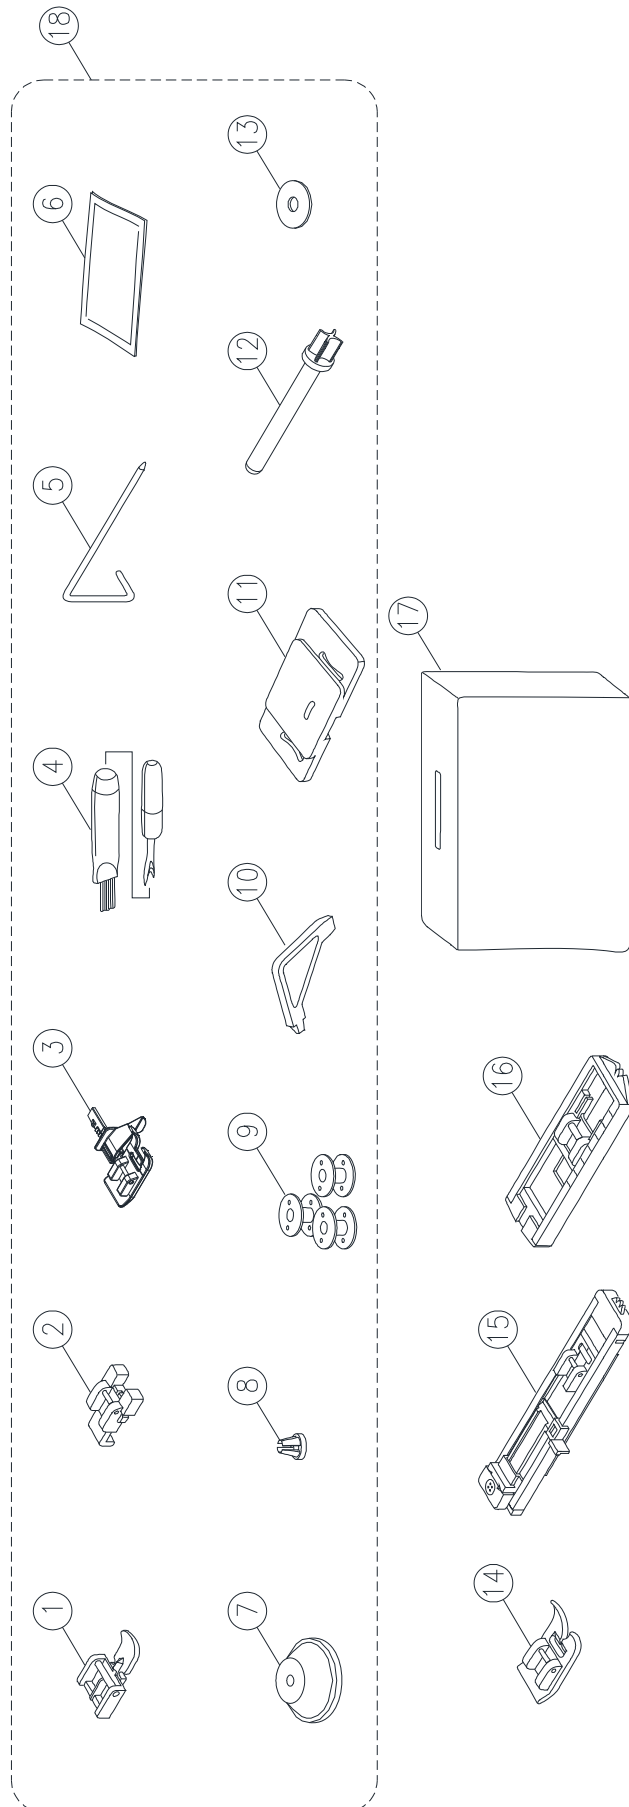

M

Pos	Part No.	Description
1	416128701	ZIPPER FOOT (I)
2	416284501	BUTTON SEWING FOOT
3	68003699	ADJUSTABLE GUIDE FOOT for 3342
4	416127701	SEAM RIPPER/ BRUSH
5	416127101	SEAM GUIDE
6		NEEDLE PACK
7	68003700	SPOOL HOLDER (LARGE)
8	68003701	SPOOL HOLDERS (SMALL)
9	68000175	BOBBIN
10	68000177	L-SCREWDRIVER
11	416223901	EMBROIDERY PLATE
12	68003702	SECOND SPOOL
13	416127301	PIN FELT PAD
14	416187101	ALL PURPOSE FOOT
15	68003698	BUTTONHOLE FOOT for 3342
16	416128901	BUTTONHOLE FOOT for 3333
17	416796701	SOFT COVER COMPLETE
18	68003764	ACCESSORY COMPLETE for 3342
19	68003766	ACCESSORY COMPLETE for 3333