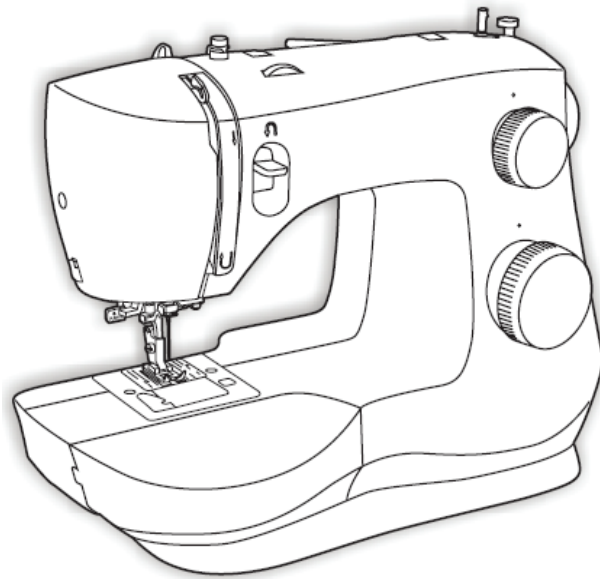

SINGER®

3342

3333

Liste de pièces
Lista de Piezas
Parts List

A

Pos	Part No.	Description
20		ARM SHAFT COLLAR
21		ARM SHAFT CLUTCH ANNULUS SPRING
23	416542901	E-RING (ETW-8)
24	416680701	SPRING PIN (□3×30)
25		ARM SHAFT BUSHING HOLDER PLATE
34	416427701	MOTOR DRIVE BELT
35	68003596	HAND WHEEL
36	416765401	THREAD TAKE UP LEVER COMPLETE

B

Pos Part No. Description

SPARE PARTS NO.1-53 ARE NOT AVAILABLE FOR MODEL 3342

B

Pos Part No. Description

SPARE PARTS NO.1-53 ARE NOT AVAILABLE FOR MODEL 3333

Pos	Part No.	Description
3		BH LEVER CRANK
6	68003555	BH LEVER BUTTON

Pos	Part No.	Description
2		NEEDLE BAR
15	416245301	NEEDLE CLAMP
16		NEEDLE CLAMP SET SCREW
22		AUTO THREADED LEVER SPRING
23		AUTO THREAD LEVER
24	68003556	AUTO THREADER
26		SET SCREW (M4×5C)
32	416466901	PRESSER BAR LIFTER LEVER
33		PRESSER BAR LIFTER LEVER SCREW WASHER
34		SET SCREW (M4×10B)
35		PRESSER BAR
40		PRESSER BAR SPRING
41	416495501	SHANK COMPLETE
44	68003557	PRESSER BAR REGULATING SCREW