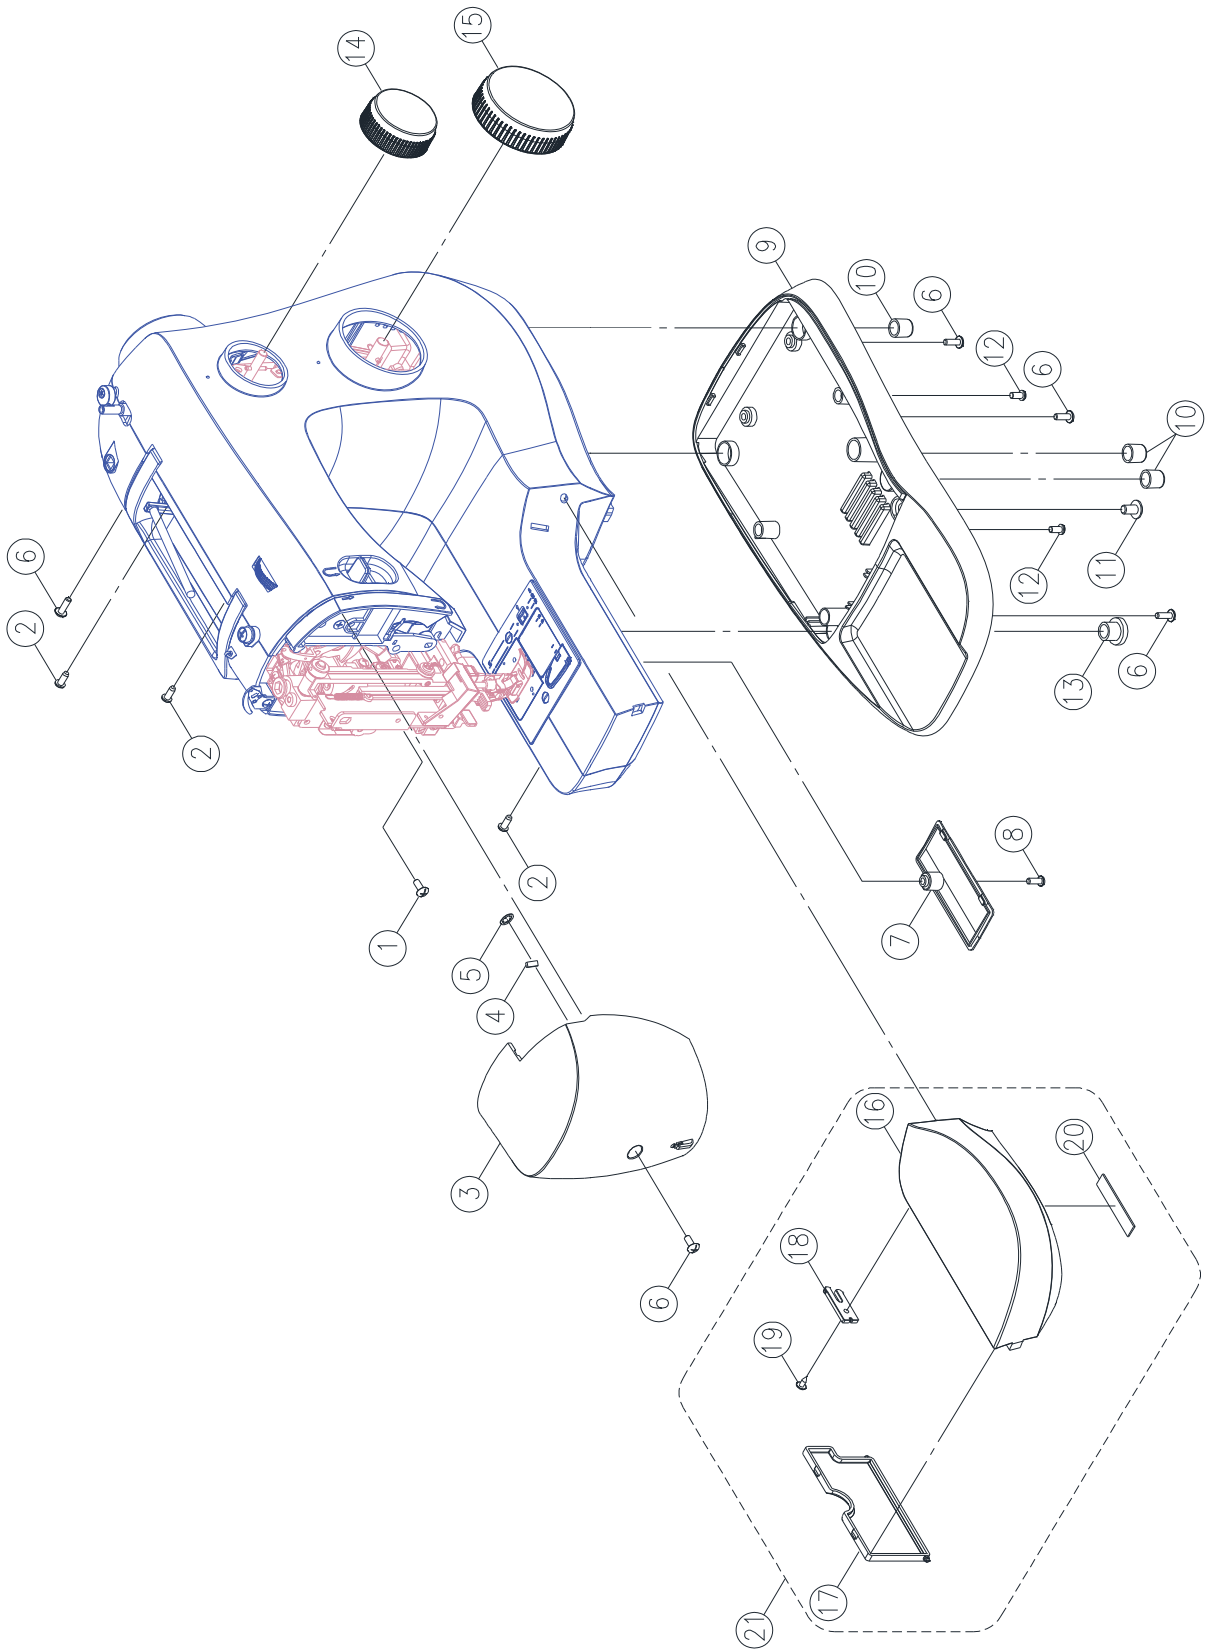

K

Pos	Part No.	Description
3	68003757	FACE PLATE 3333-3342
4	416172501	THREAD CUTTER
5		CS-RING (CSTW-5)
7	68003581	BED COVER 3337
8		SET SCREW (M4×10B)
9	68003591	FREE ARM FOOT BASE
10	68003263	FREE ARM BASE CUSHION
11		SET SCREW (M6×10)
14	68003763	STITCH LENGTH DIAL 3333-3342
15	68003758	SELECTOR DIAL 3333
	68003762	SELECTOR DIAL 3342
21	68003595	SEWING TABLE BODY COMPLETE