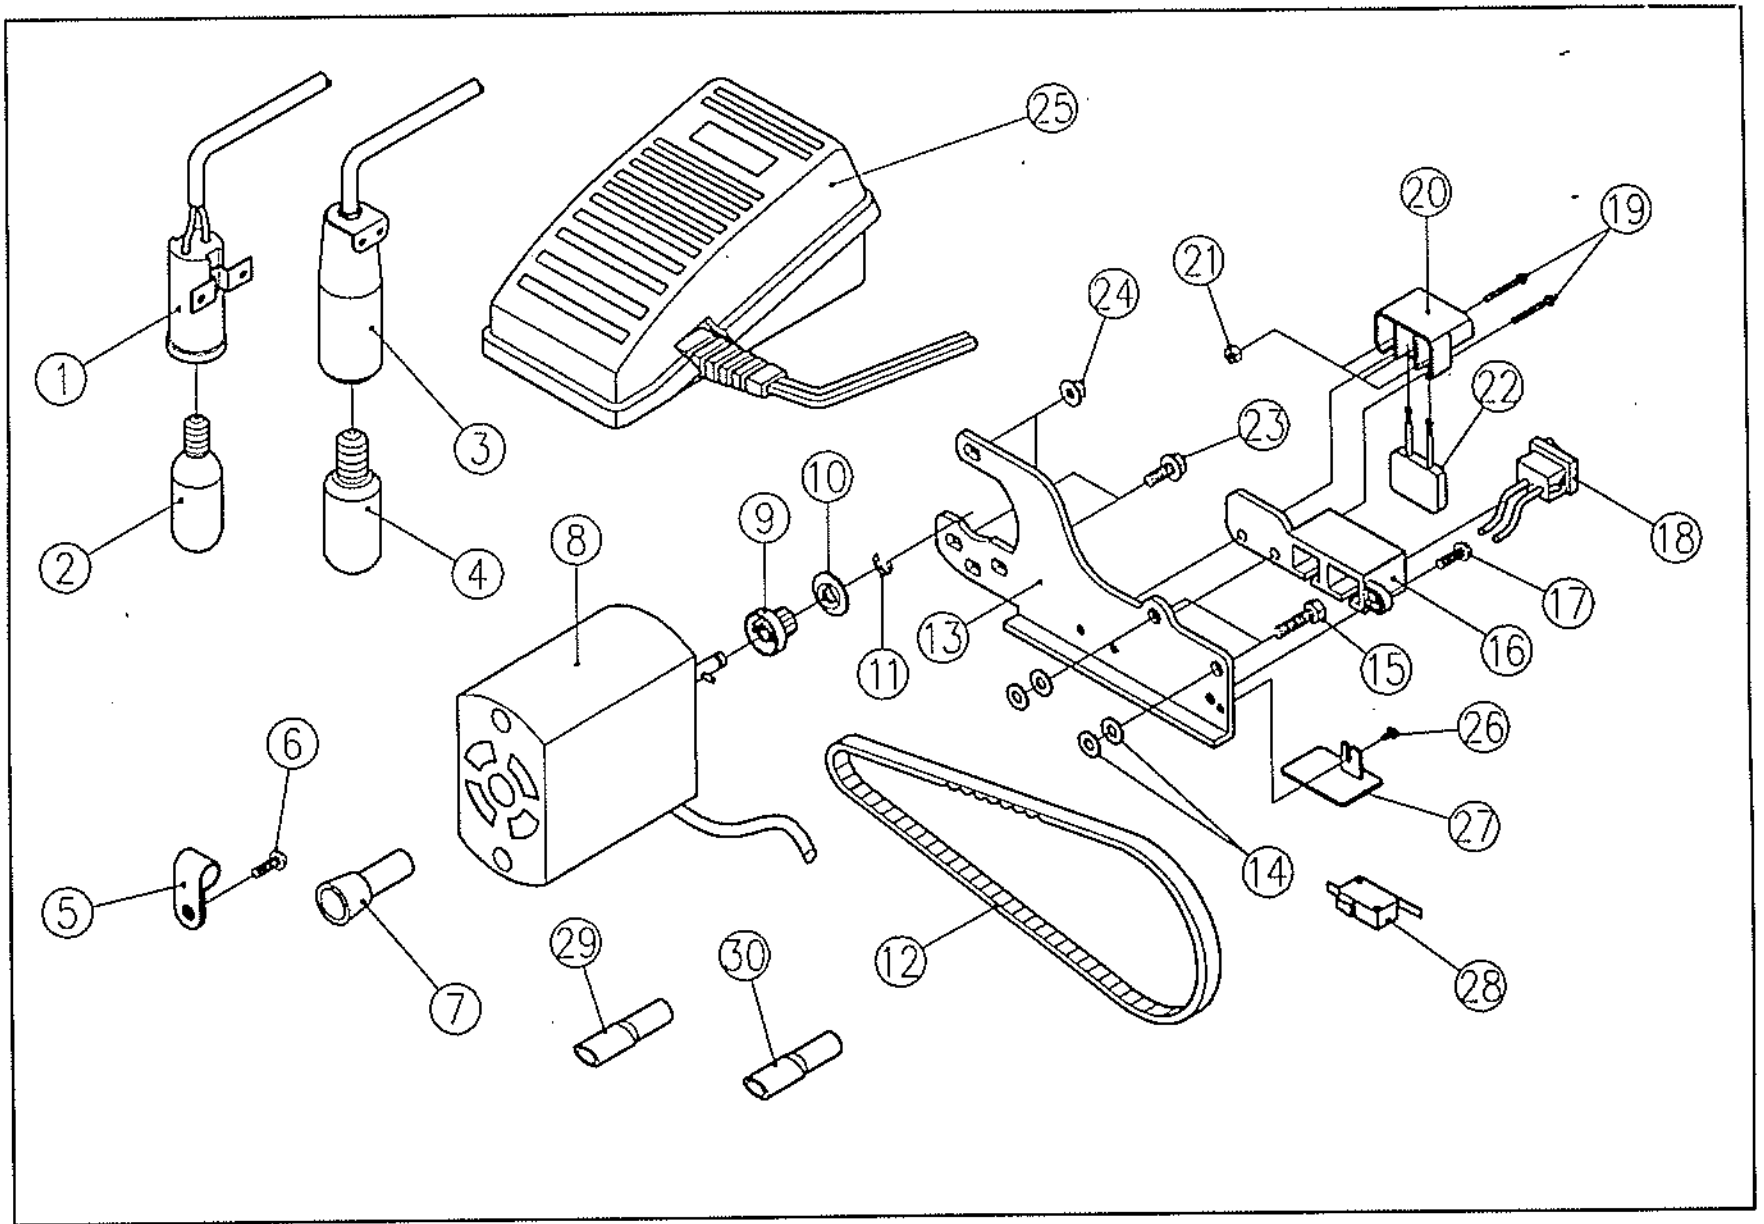

10. Differential feed (DF type only)

No.	Parts No.	Parts Name	No.	Parts No.	Parts Name
1	A40251567	Differential Feed dial	14	A40181000	D.F. regulate link pin
2	A40091000	D.F. regulate cam	15	A40131001	D.F. regulate holder
3	A40191001	D.F. setting spring	16	A40231001	Setting plate
4	A40151001	D.F. slide holder shaft	17	A40121001	D.F. regulate link
5	A40061000	D.F. slide holder	18	A40171000	D.F. link pin (B)
6	A10961001	Setting collar	19	A40101000	D.F. dial bushing
7	A40051000	D.F. slide block	20	M04L06E01	Set screw
8	A40111001	D.F. link	21	M04L08A06	Set screw
9	A40161000	D.F. link pin (A)	22	M03L06I04	Set screw
10	A10741000	Feed regulate link pin	23	E05T06A04	E Ring
11	A40071000	Feed dog supporter link	24	E04T06A04	E Ring
12	A10831000	Feed drive link pin (B)	25	E06T08A04	E Ring
13	A40141001	D.F. regulate holder shaft			

11. Feed dog (DF type only)

No.	Parts No.	Parts Name
1	A40031000	Feed dog cam
2	A10201000	Feed dog holder
3	A40021004	Feed dog (rear)
4	A40081000	Feed dog supporter (front)
5	A40011004	Feed dog (front)
6	A40041000	Feed dog supporter slide block
7	A10151000	Setting collar
8	A10282000	Feed dog shake rod complete set
9	A10751000	Feed dog holder pin
10	W06T12A00	Washer
11	E06T08A04	E Ring
12	M04L06E01	Set screw
13	M04L10I02	Set screw

LOWER LOOPER AUTO THREADER TYPE ONLY

12. Lower looper auto threader (Auto threader type only)

No.	Parts No.	Parts Name
1	A30021000	Lower looper (B)
2	A30011005	Lower looper supporter (B)
3	A10561004	Needle guard
4	A30041001	Auto threader shaft
5	A30031004	Auto threader
6	E04T06A04	E Ring
7	A30051001	Auto threader spring
8	C10011004	Lower looper thread guide
9	010807A03	Set screw
10	M04L16G02	Set screw
11	W04S13A06	Spring washer
12	M03L06I04	Set screw
13	A30032000	Auto threader set
14	A30012000	Lower looper supporter set (B)