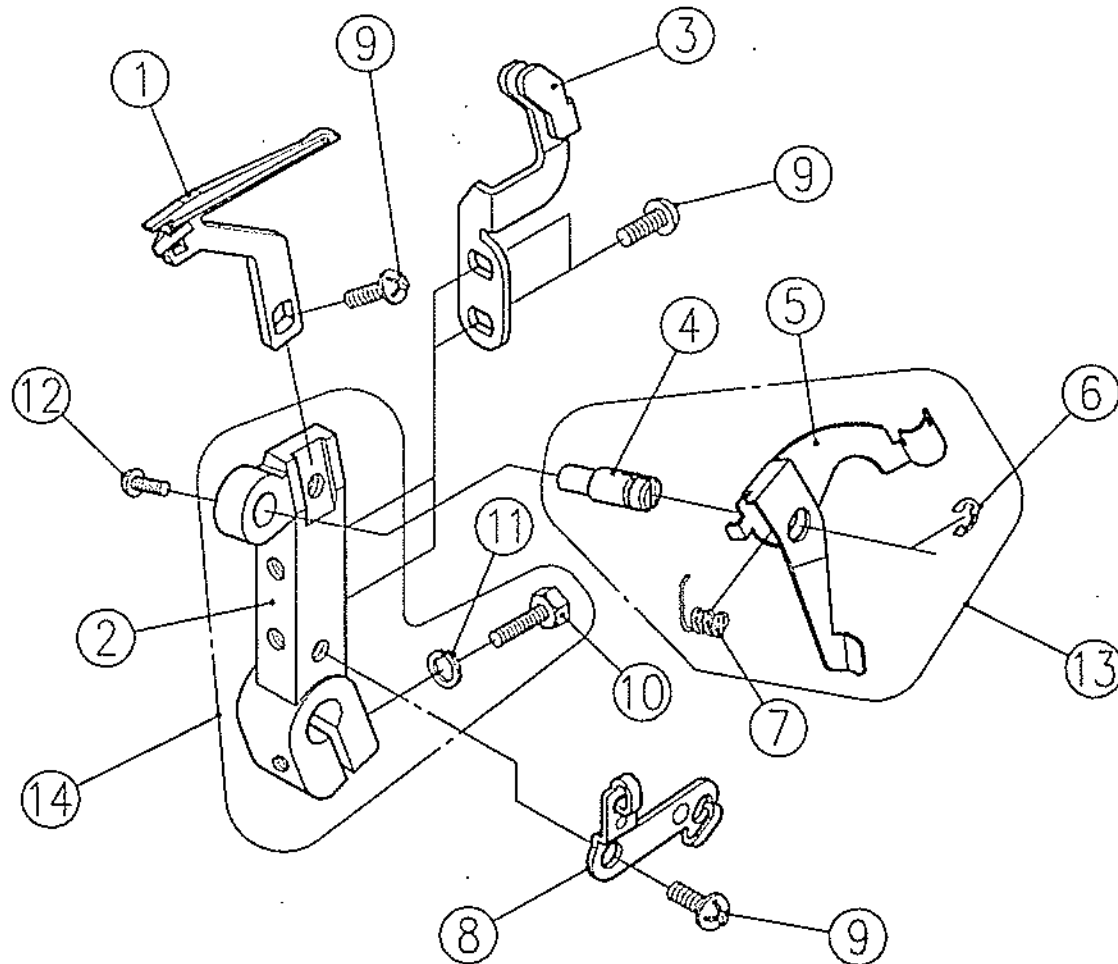

LOWER LOOPER AUTO THREADER TYPE ONLY

12. Lower looper auto threader (Auto threader type only)

No.	Parts No.	Parts Name
1	A30021000	Lower looper (B)
2	A30011005	Lower looper supporter (B)
3	A10561004	Needle guard
4	A30041001	Auto threader shaft
5	A30031004	Auto threader
6	E04T06A04	E Ring
7	A30051001	Auto threader spring
8	C10011004	Lower looper thread guide
9	010807A03	Set screw
10	M04L16G02	Set screw
11	W04S13A06	Spring washer
12	M03L06I04	Set screw
13	A30032000	Auto threader set
14	A30012000	Lower looper supporter set (B)