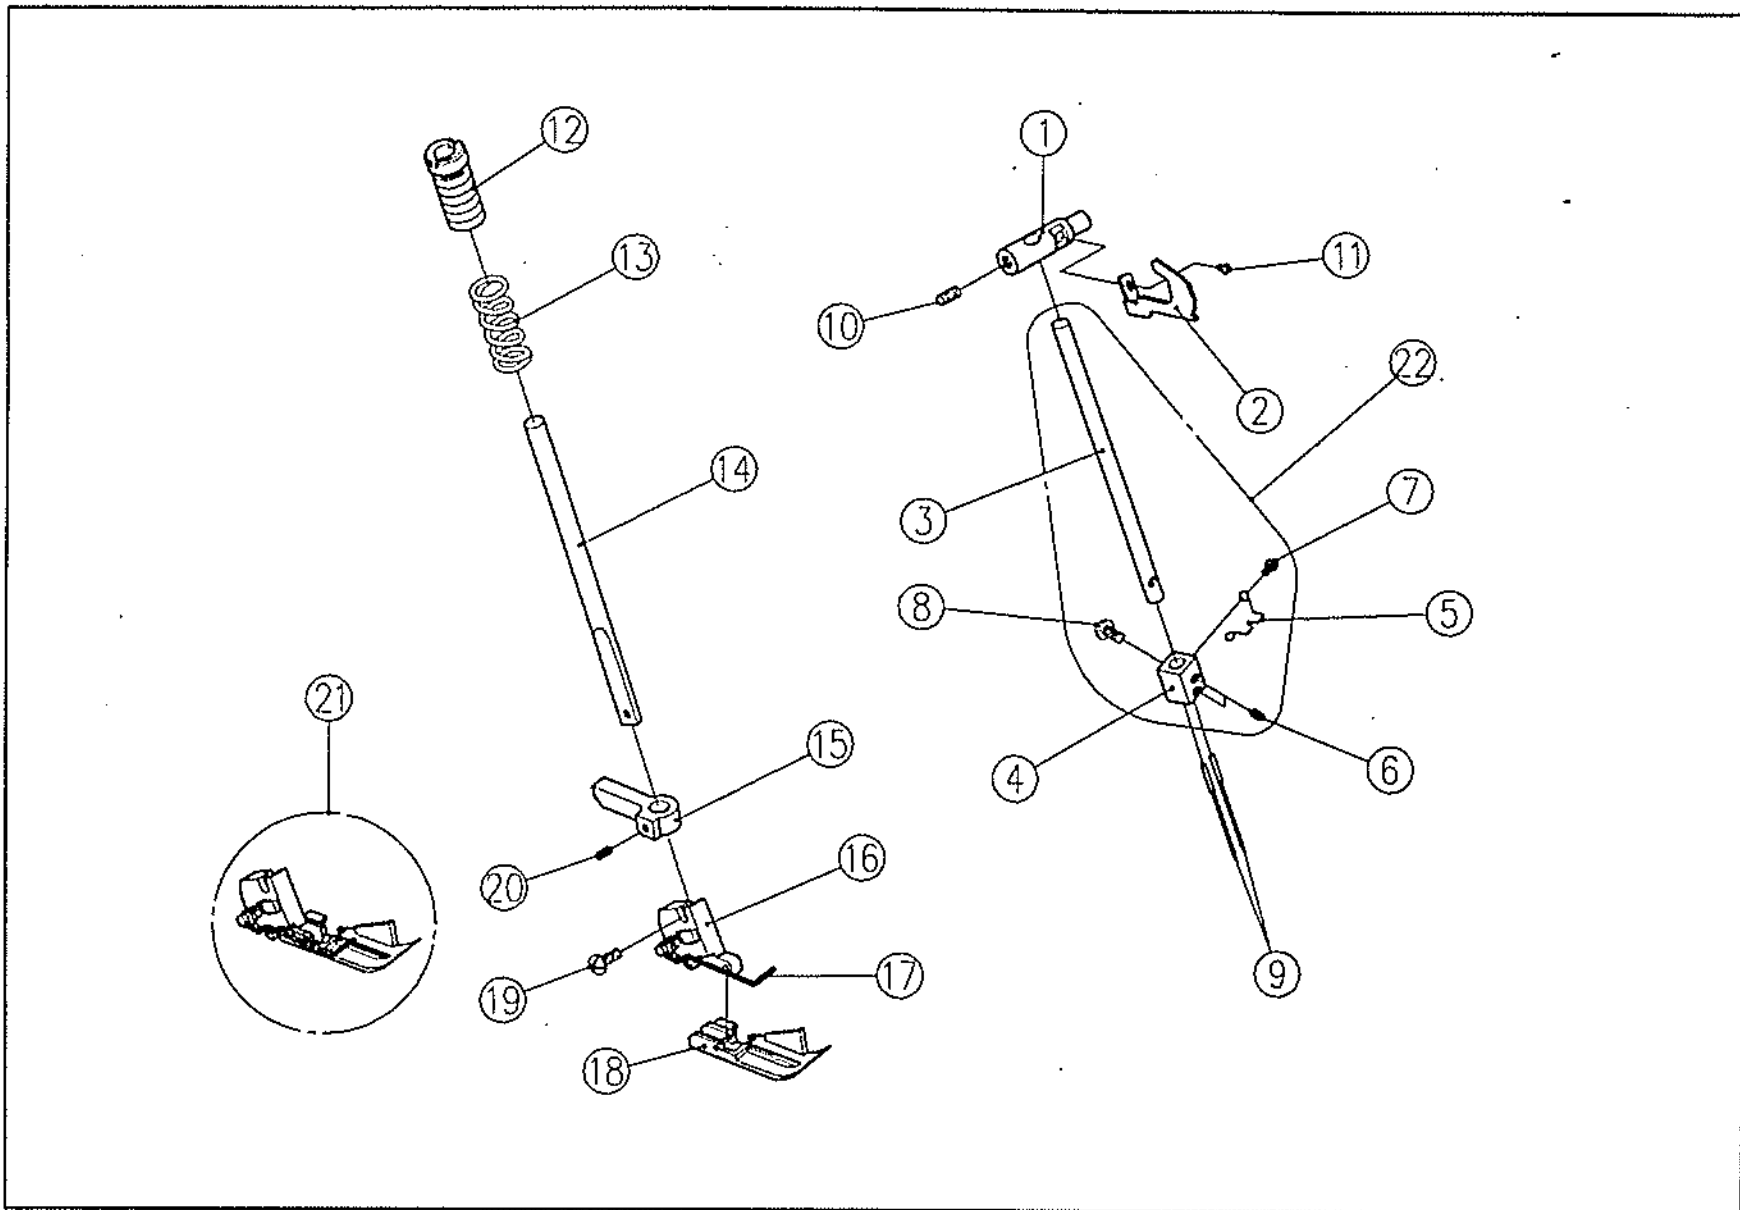

6. Handwheel/Stitch length dial

No.	Parts No.	Parts Name	No.	Parts No.	Parts Name
1	A11151211	Handwheel decorate plate	16	A10861001	Feed regulate holder shaft
2	M06L12I06	Set screw	17	E05T06A04	E Ring
3	W06F19A06	Washer	18	A10411000	Feed regulate holder bushing
4	A11401567	Handwheel	19	A10141000	Feed slide block
5	C20T12A01	C Ring	20	A10131000	Feed slide holder
6	M04L06E01	Set screw	21	A10121000	Feed regulate link
7	A10171000	Feed drive link	22	A10111000	Feed regulate cam
8	A10821000	Feed drive link pin (A)	23	A10101000	Feed regulate holder
9	A10191000	Feed link	24	M04L12A06	Set screw
10	M05L15G02	Set screw	25	A10091000	Feed regulate collar
11	W05S13A06	Spring washer	26	A10551001	Locating spring
12	A10831000	Feed drive link pin (B)	27	M04L06A06	Set screw
13	W06T14A00	Washer	28	A11221567	Stitch length dial
14	A10161000	Feed cam slide block	29	A10741000	Feed regulate link pin
15	A10181000	Feed cam			