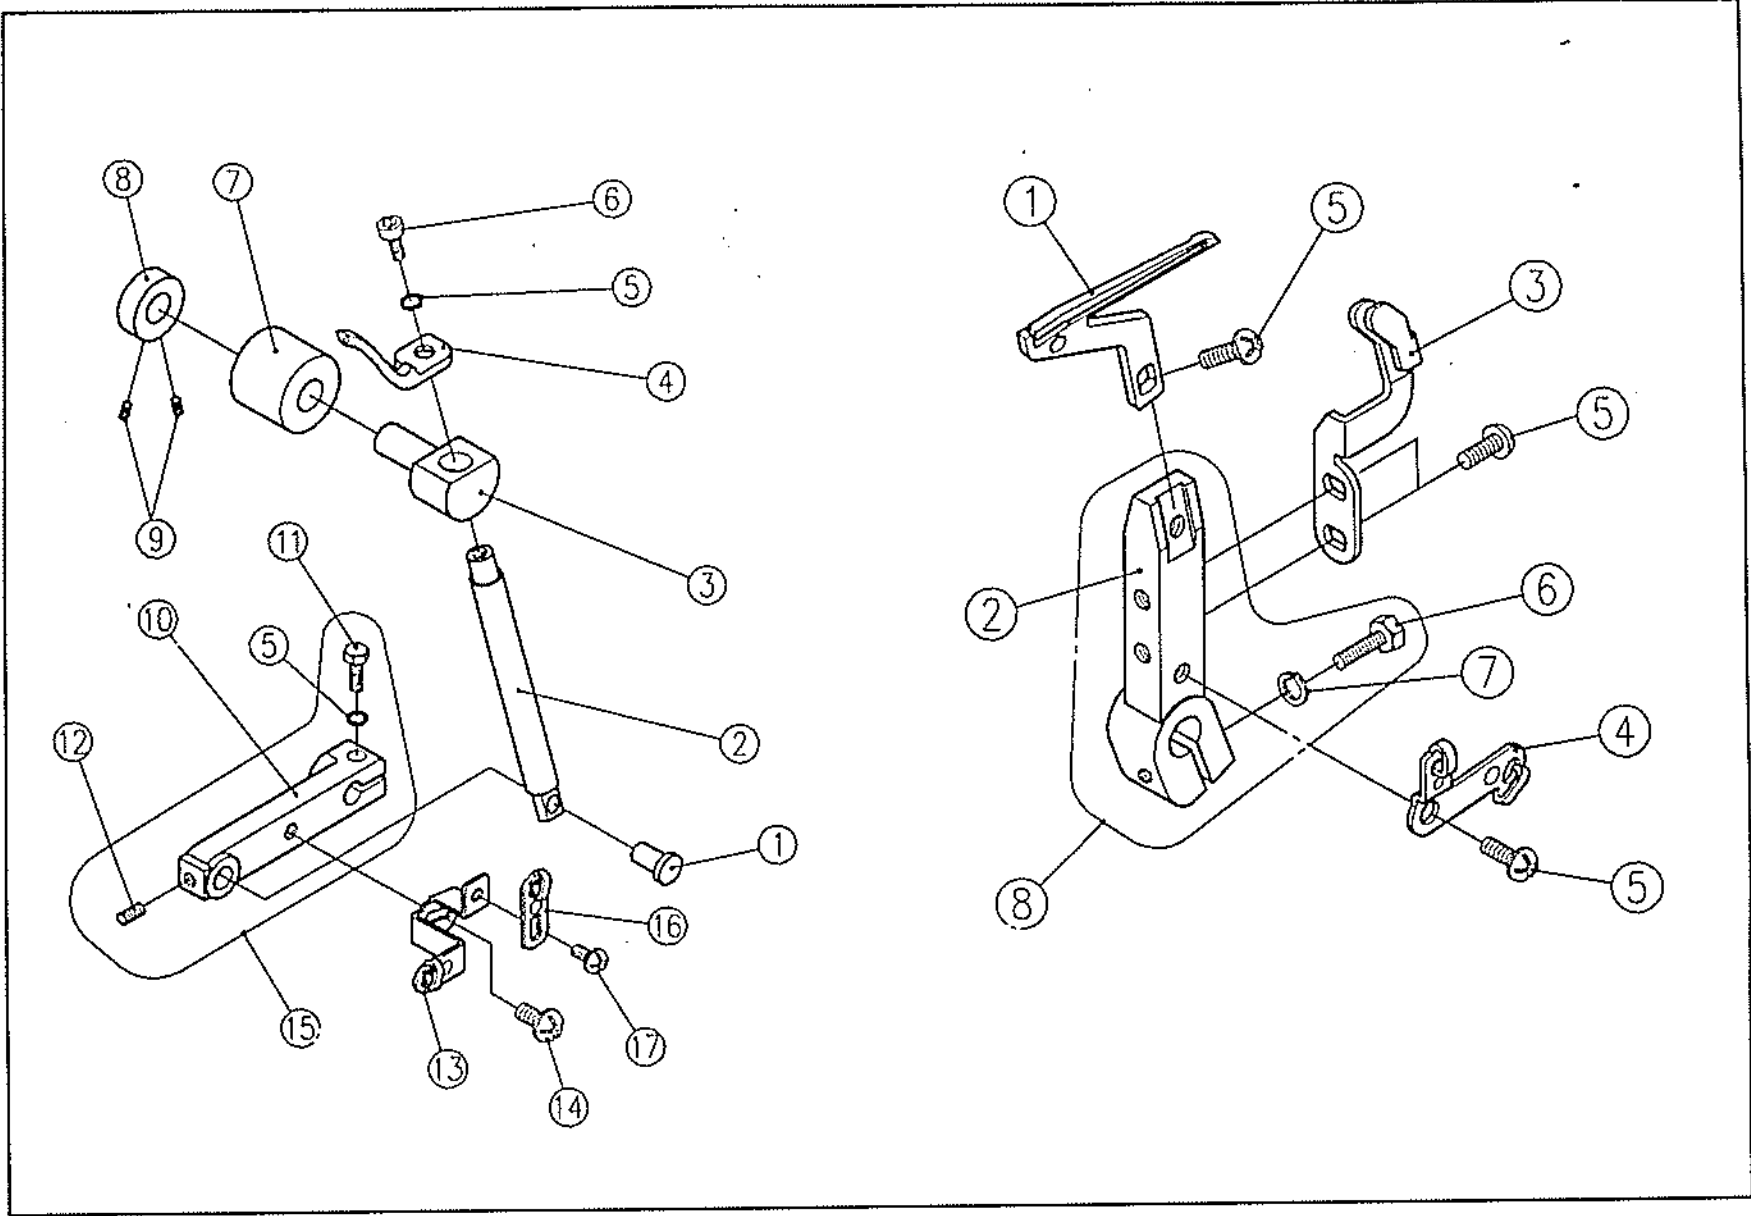

8. Upper looper/Lower looper

Upper looper

No.	Parts No.	Parts Name
1	A10931000	Slide shaft pin
2	A10911000	Slide shaft
3	A10921001	Slide shaft holder
4	A10431000	Upper looper
5	W04S13A06	Spring washer
6	M04L10F01	Set screw
7	A10421000	Slide shaft holder bushing
8	A10941001	Setting collar
9	W28T34A00	Washer
10	A10261005	Upper looper connecting arm
11	M04L16G02	Set screw
12	M04L06E01	Set screw
13	B10291004	Lower looper thread take-up lever
14	M04L08A06	Set screw
15	A10262000	Upper looper connecting arm set
16	B10281004	Upper looper thread take-up lever
17	M03L04A03	Set screw

Lower looper

No.	Parts No.	Parts Name
1	A20051000	Lower looper (A)
2	A20041005	Lower looper supporter (A)
3	A10561004	Needle guard
4	C10011004	Lower looper thread guide
5	010807A03	Set screw
6	M04L16G02	Set screw
7	W04S13A06	Spring washer
8	A20042000	Lower looper supporter set (A)