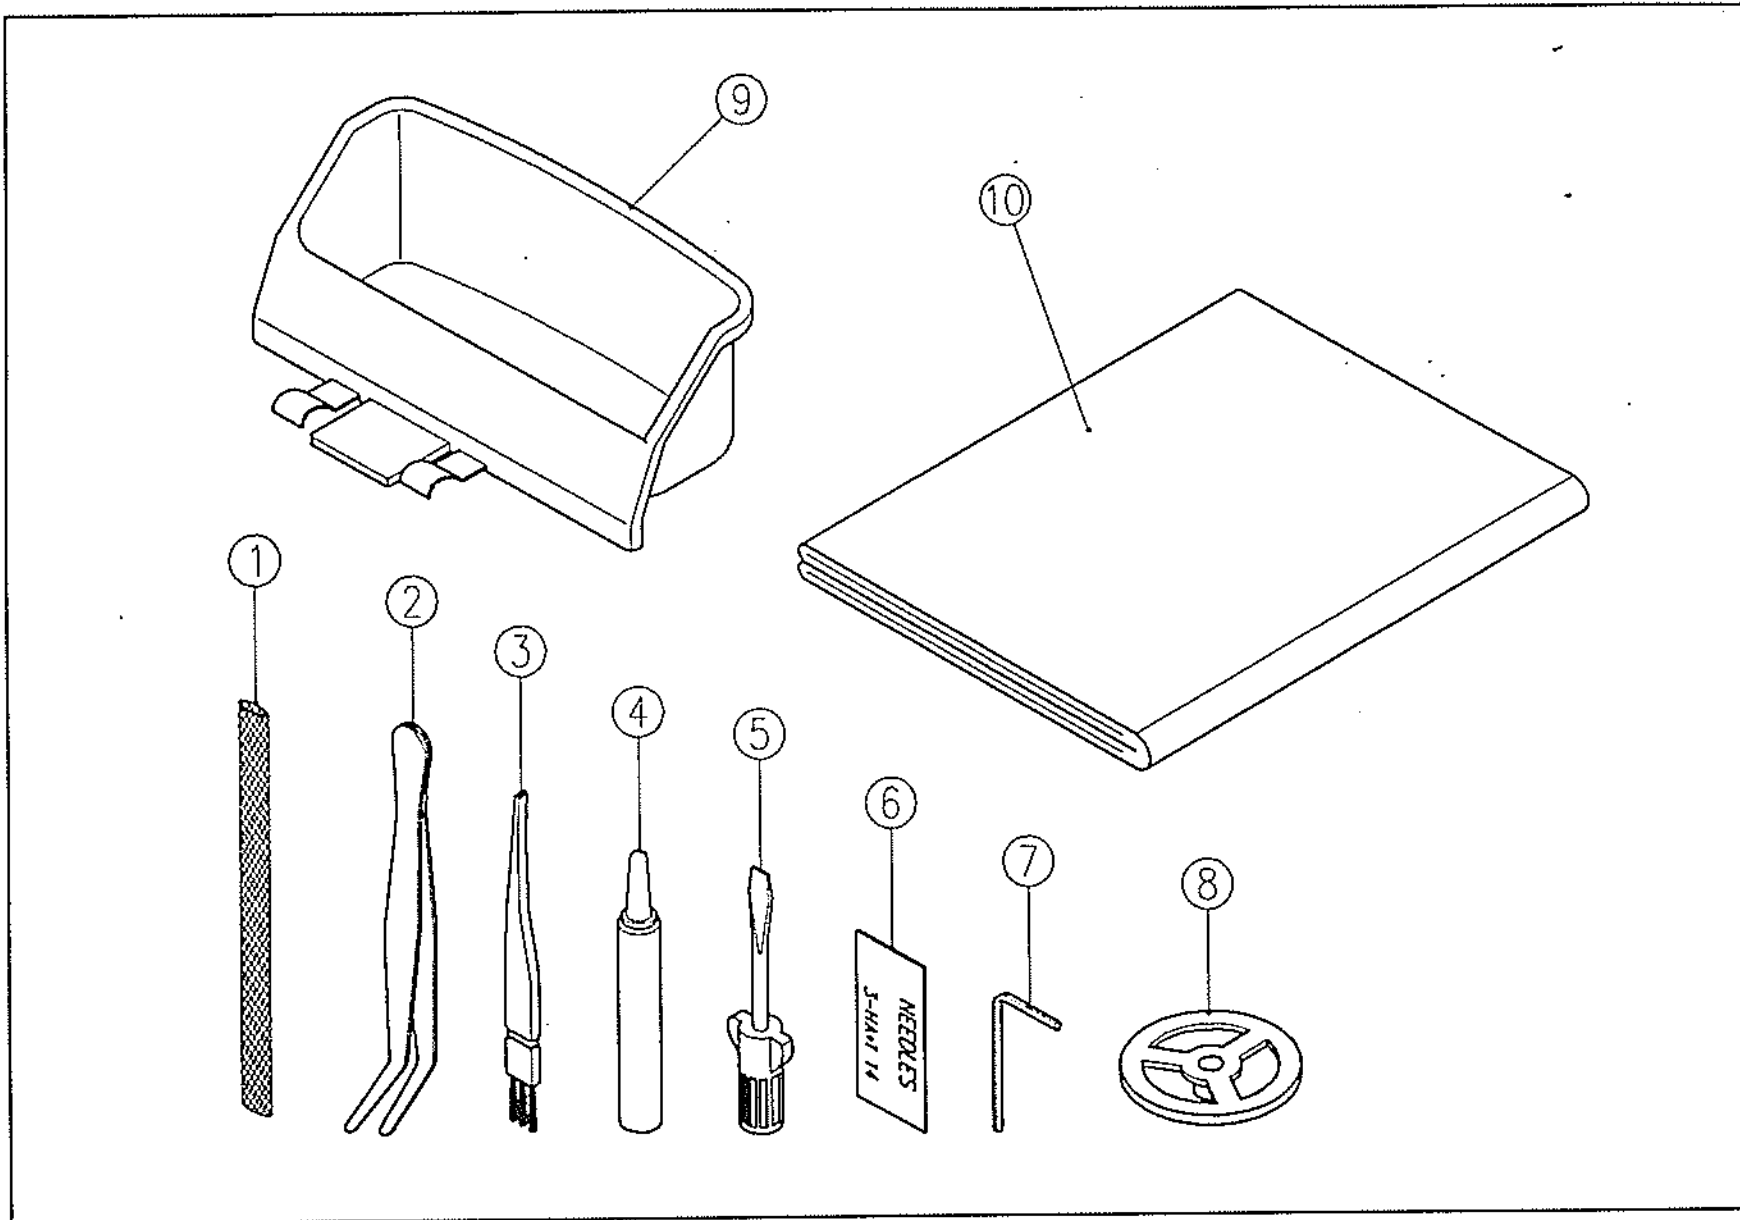

14. Accessories

No.	Parts No.	Parts Name
1	A1L011000	Net
2	A1G011000	Tweezers
3	A1I011000	Cleaning brush
4	A1E011000	Oiler
5	A1F011211	Screw driver
6	A1J013000	Needle x 3
7	A1H011001	Hexagen wrench
8	A1C011567	Spool caps
9	A1D011567	Chip box
10	A1U011000	Dust cover
11	A1Z014000	Accessories Set (No. 1-8)