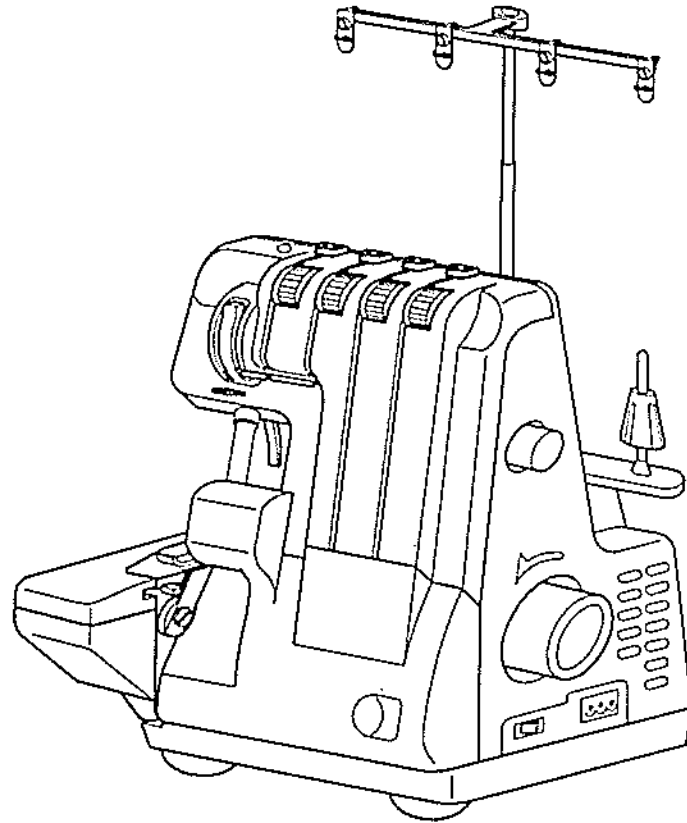

Parts List

Machine
SJ 54