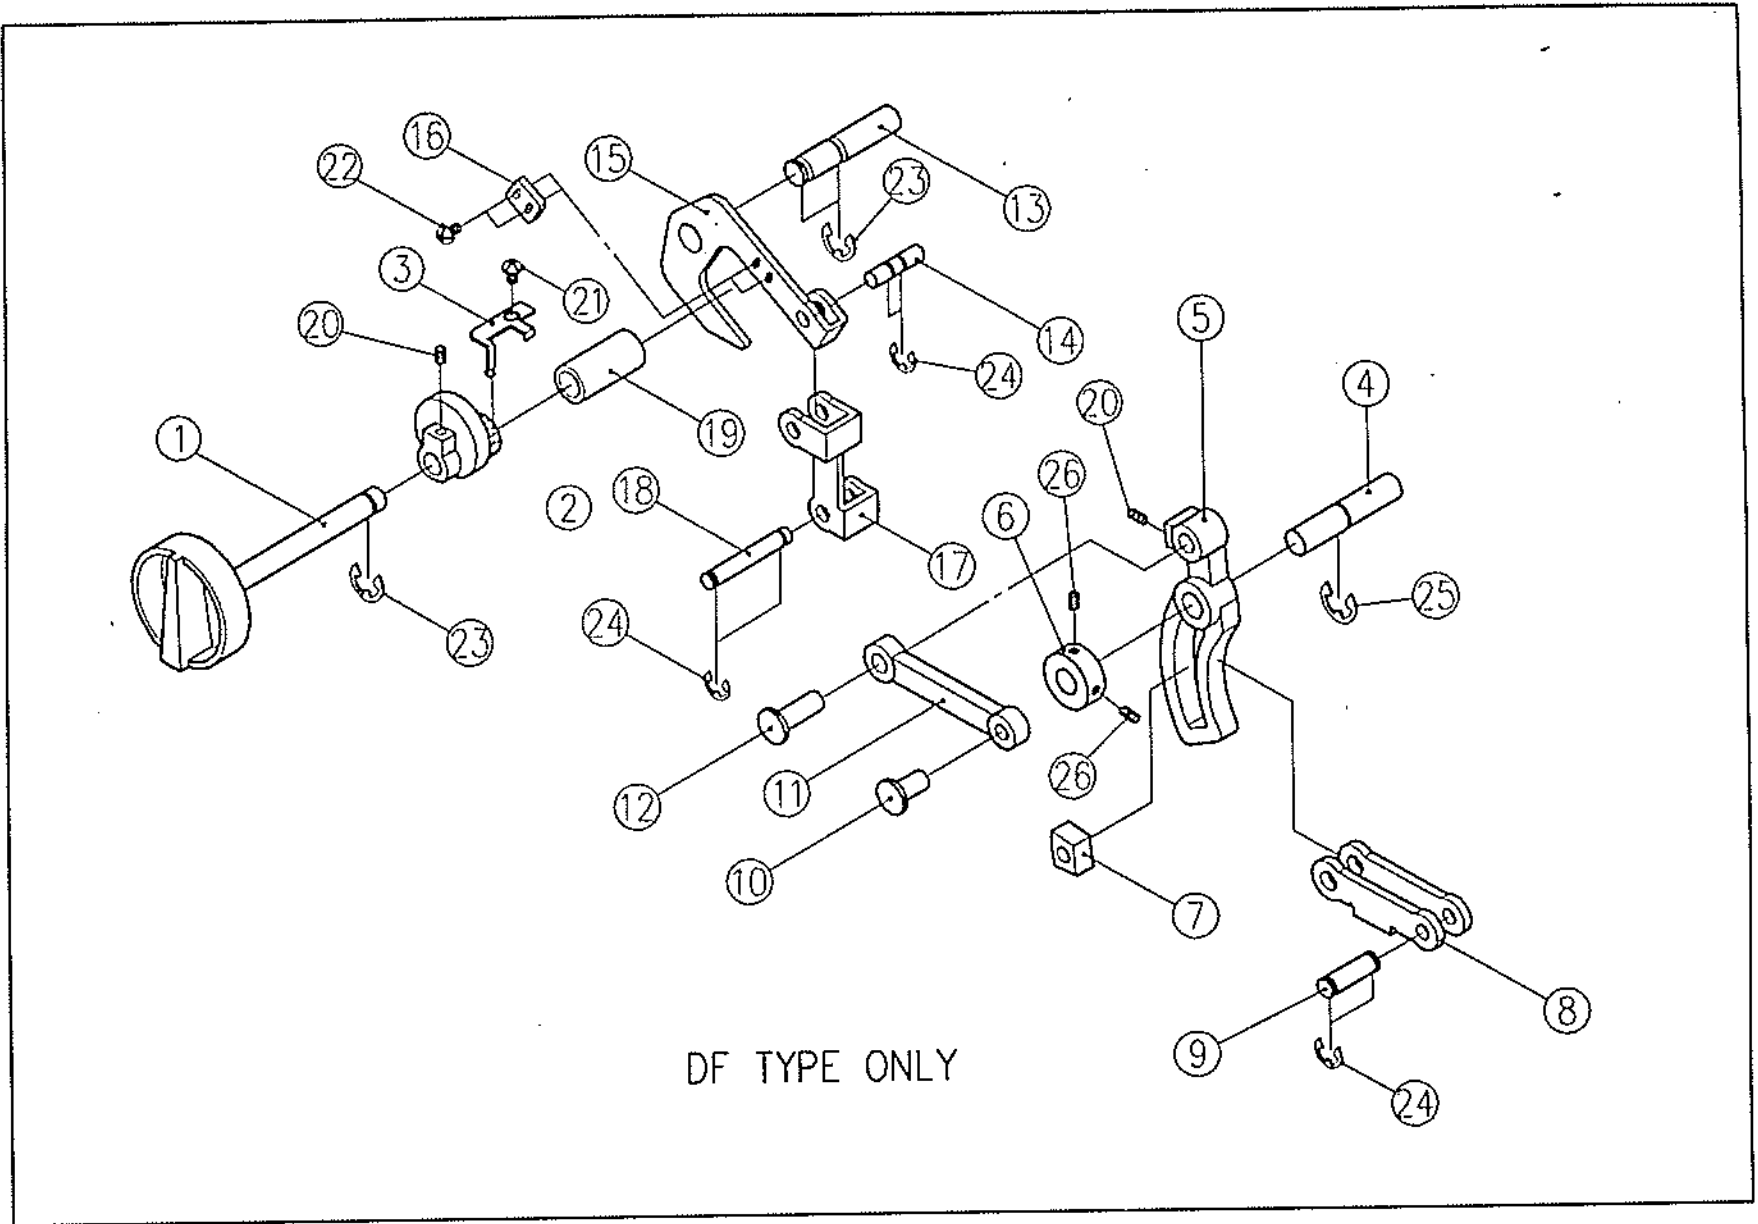

10. Differential feed (DF type only)

No.	Parts No.	Parts Name	No.	Parts No.	Parts Name
1	A40251567	Differential Feed dial	14	A40181000	D.F. regulate link pin
2	A40091000	D.F. regulate cam	15	A40131001	D.F. regulate holder
3	A40191001	D.F. setting spring	16	A40231001	Setting plate
4	A40151001	D.F. slide holder shaft	17	A40121001	D.F. regulate link
5	A40061000	D.F. slide holder	18	A40171000	D.F. link pin (B)
6	A10961001	Setting collar	19	A40101000	D.F. dial bushing
7	A40051000	D.F. slide block	20	M04L06E01	Set screw
8	A40111001	D.F. link	21	M04L08A06	Set screw
9	A40161000	D.F. link pin (A)	22	M03L06I04	Set screw
10	A10741000	Feed regulate link pin	23	E05T06A04	E Ring
11	A40071000	Feed dog supporter link	24	E04T06A04	E Ring
12	A10831000	Feed drive link pin (B)	25	E06T08A04	E Ring
13	A40141001	D.F. regulate holder shaft