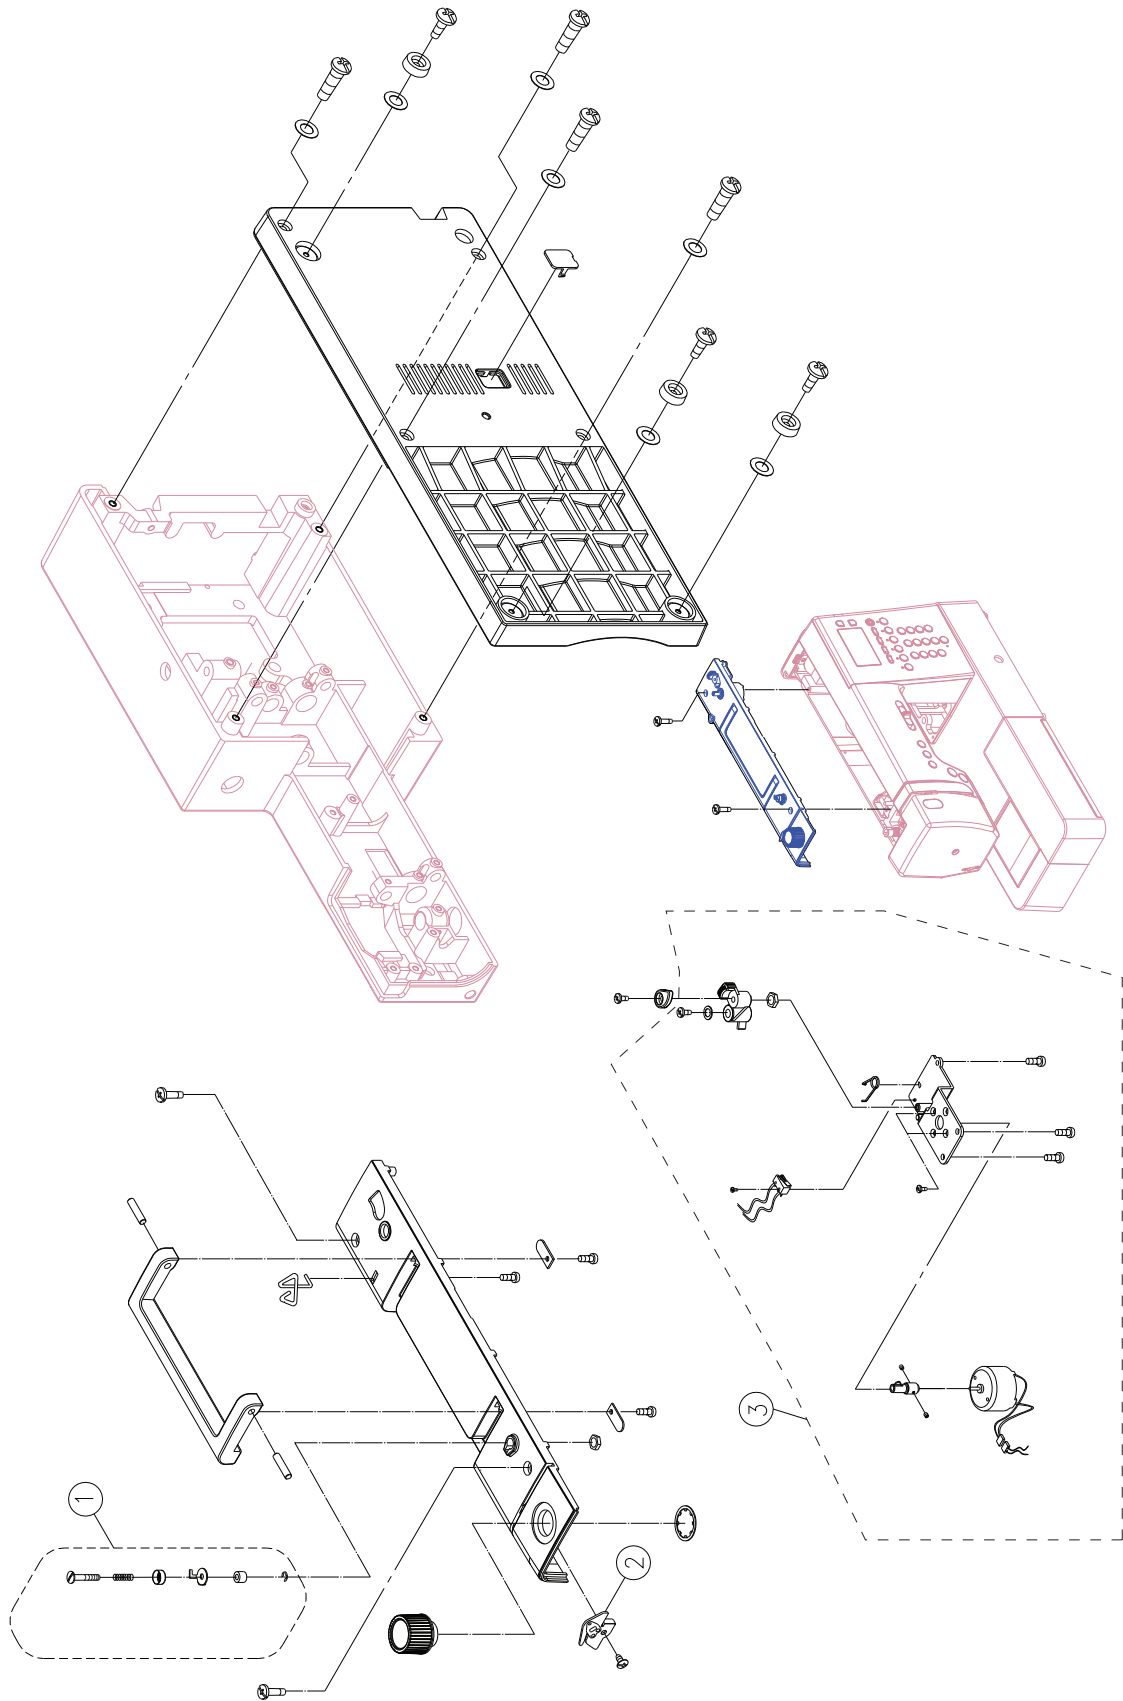

K

<u>No.</u>	<u>Part No.</u>	<u>Description</u>
1	416426601	Bobbin winder thread guide complete
2	416471501	Thread guide complete
3	416485201	Bobbin winder complete