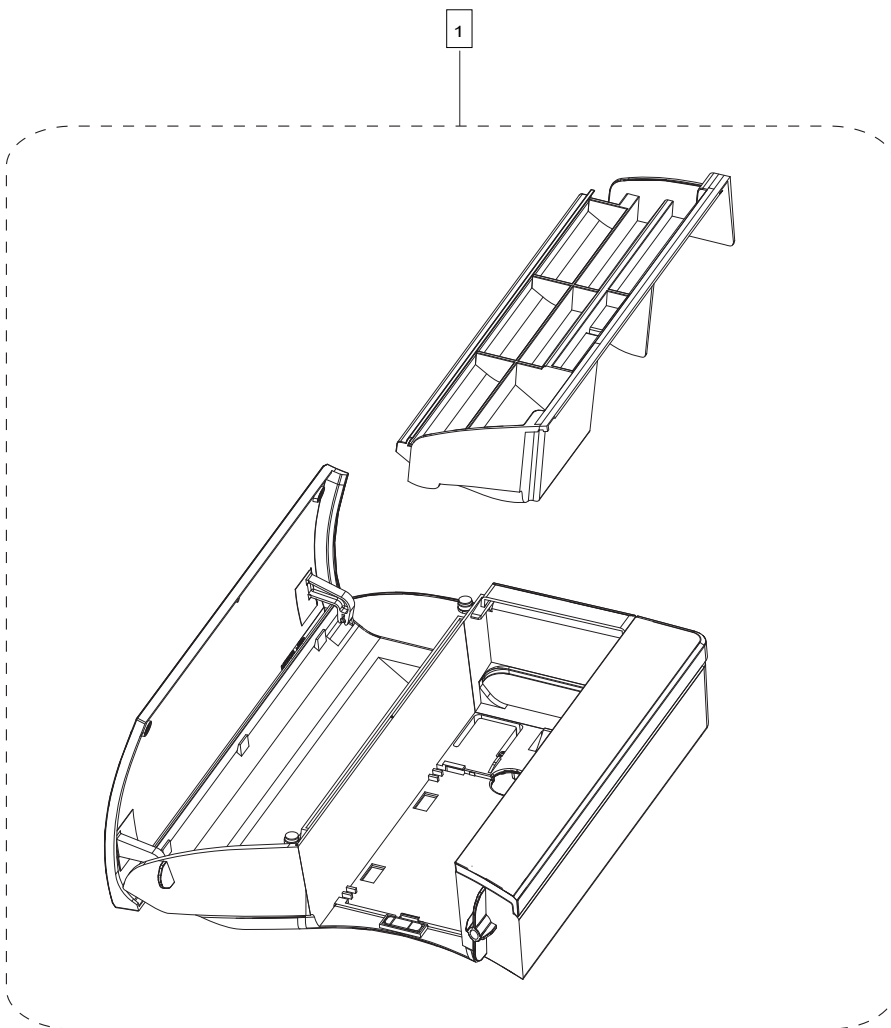

N

PFAFF Performance Icon

1	68006186	Accessory Box Cpl
2	412991405	Foot Controller CPL.
3	412493002	Control Unit with Winder
4	412184501	Foot
5	412157903	Net Cable 120V
6	412157801	Net Cable 220V
7	412158002	Net Cable GB
8		Net Cable AU
9	68003664	Softcover Machine

N