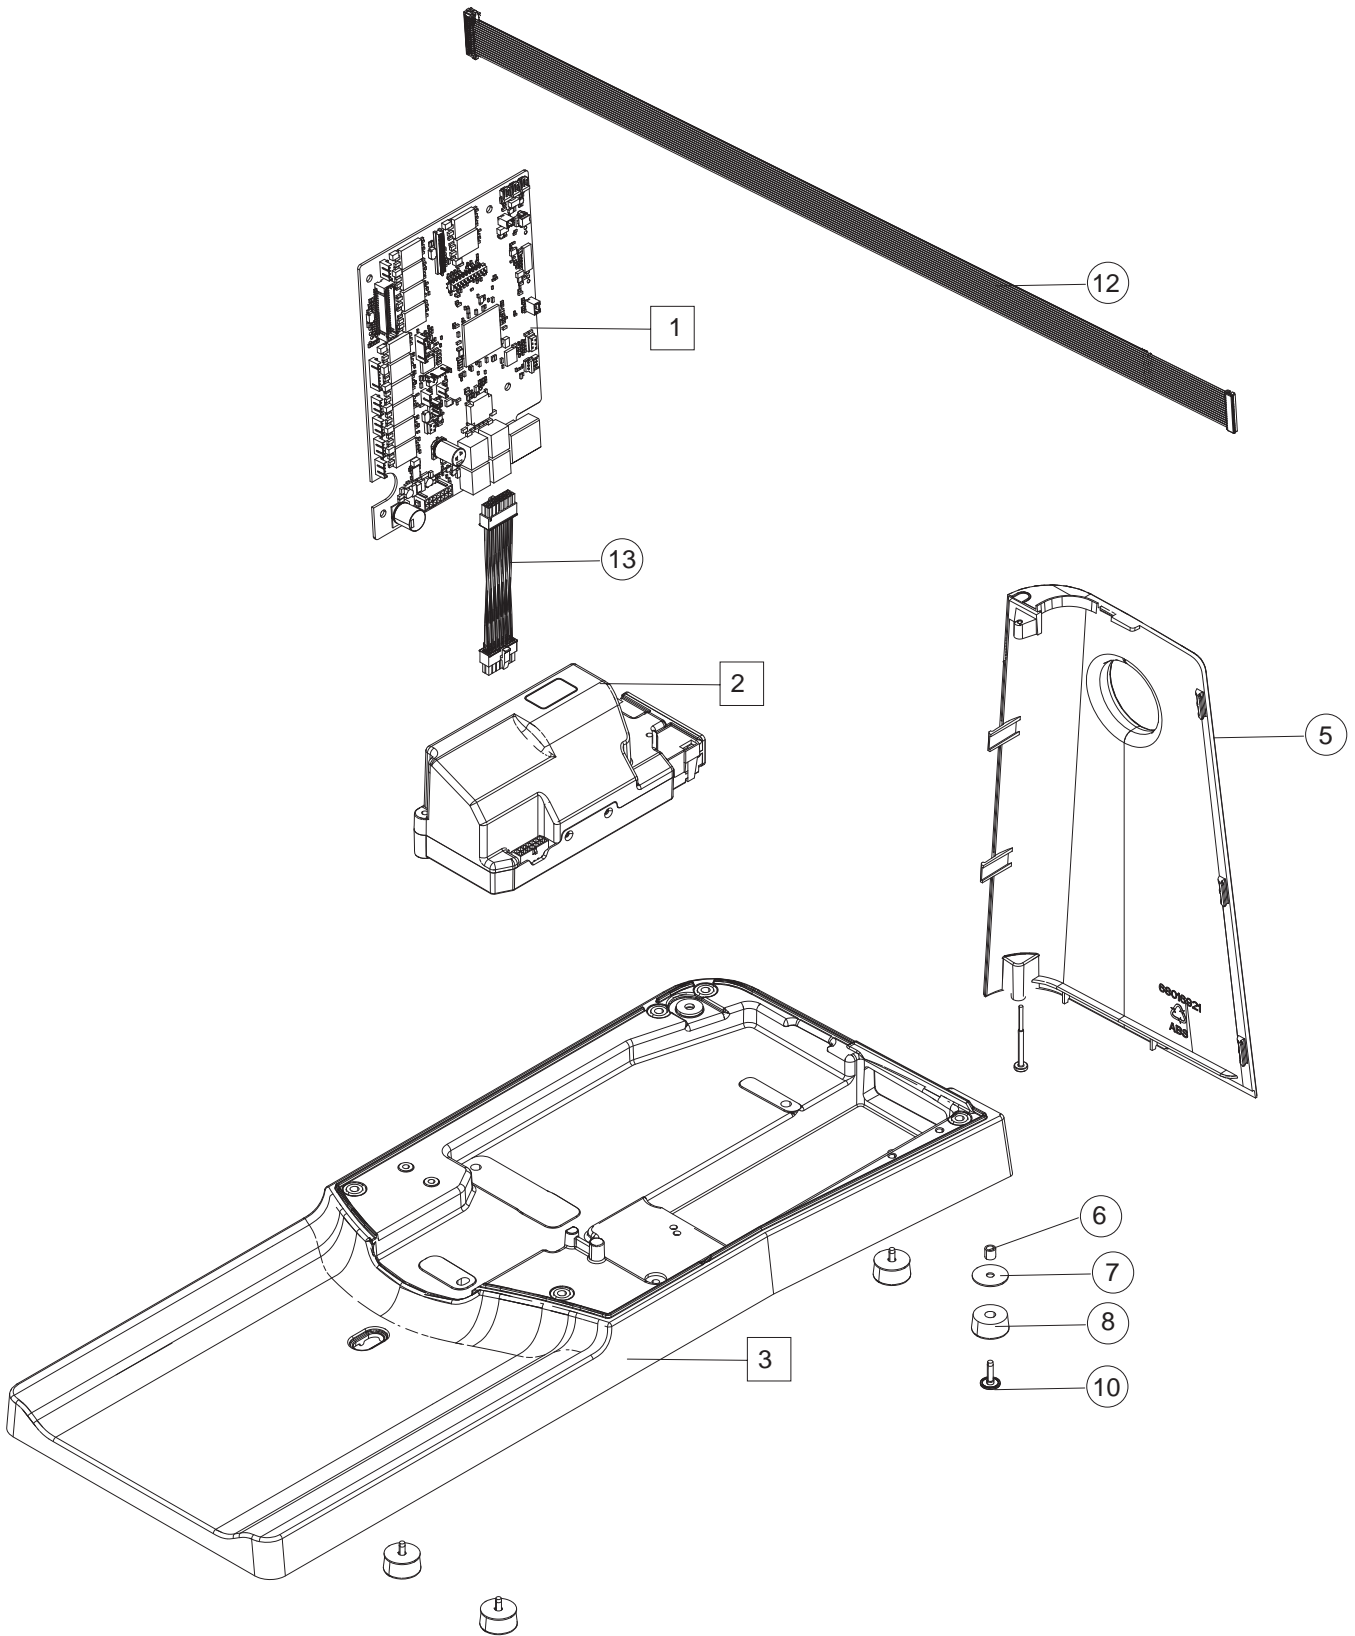

F

1	68003293	Base Board
2	68012563	Power Supply Unit
3	68001976	Base Plate Icon
6		Distance Foot
7	68004733	Washer
8	68002022	Foot
10	413169401	Collar Screw TT 4x14
11		
12	68009755	Cable base bord-sewing head
13	68003014	Cable base board-power supply