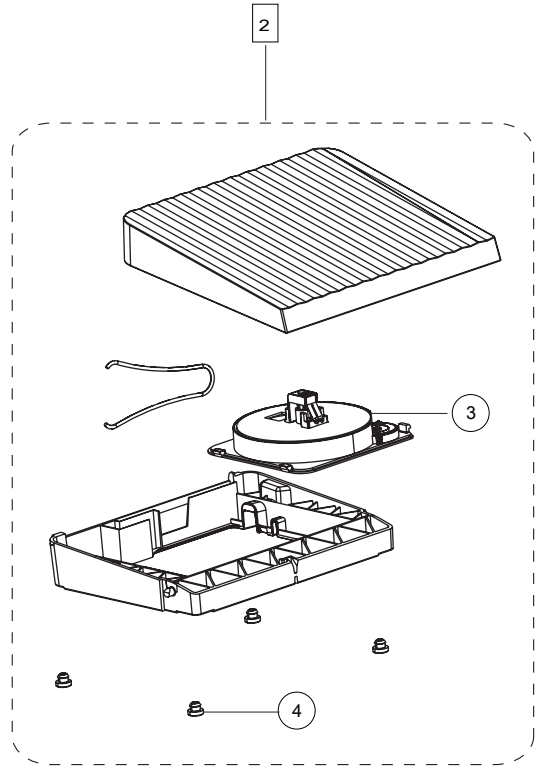

N

PFAFF Performance Icon

1	68006186	Accessory Box Cpl
2	412991405	Foot Controller CPL.
3	412493002	Control Unit with Winder
4	412184501	Foot
5	412157903	Net Cable 120V
6	412157801	Net Cable 220V
7	412158002	Net Cable GB
8		Net Cable AU
9	68003664	Softcover Machine

N