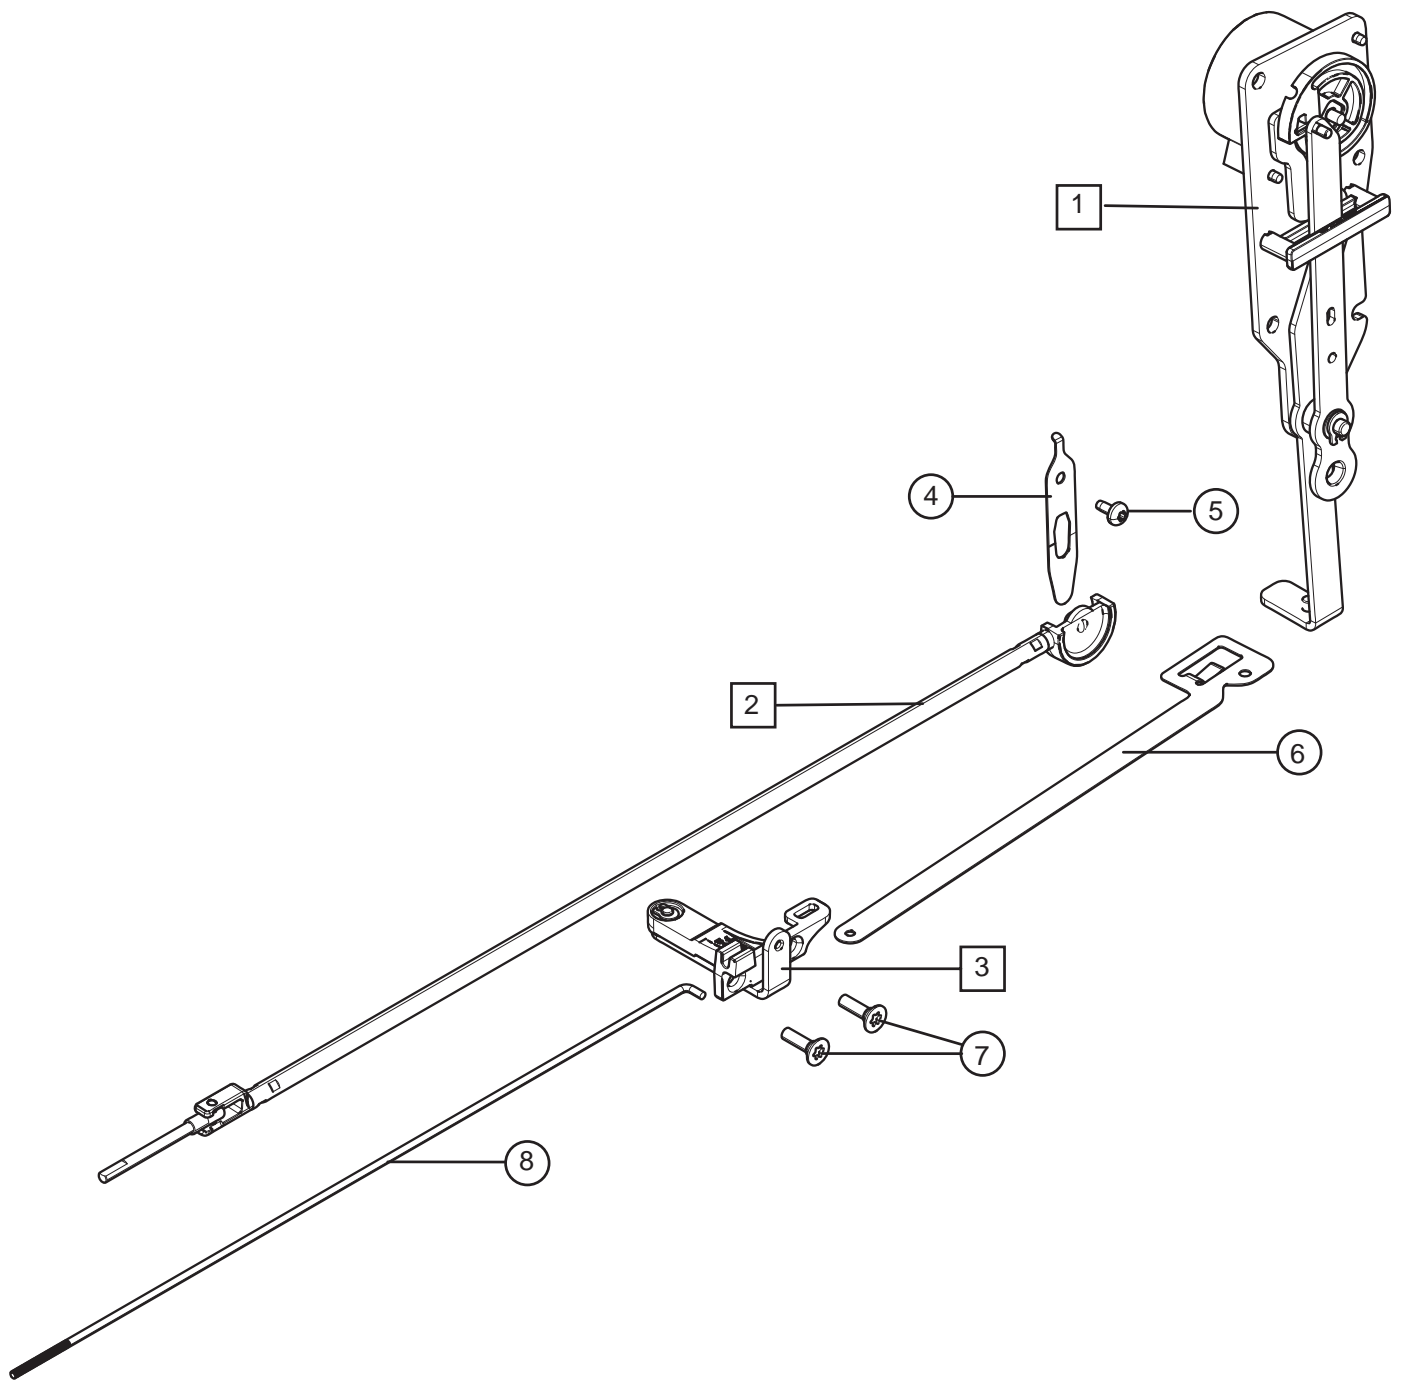

1	68016200	Cut Motor Cpl
2	68008157	Cut Sensor Cpl
3	68012605	Stitch Plate Sensor
4	68005146	Knife Holder cpl
5	68012606	Cable Assembly Bobbin Sensor
6	411966828	Screw PT 3x6 FZB
7	412287903	Screw M4x5
8	68008219	Button
9	413287301	Spring Stitch Plate Sensor
10	68009116	Fetcher Upper Thread
11	68008759	Guide Pin
12	412056011	Screw TT M3x5
13	413004601	Stepping Motor 25mm
14	412280501	Screw, Countersunk
15	68016241	Fetcher
16	68002843	Thread Brake
17	411966805	Screw PT 3x20 FZB
18	68008712	Stitch Plate Cpl
19	68003968	Bobbin Cover
20	68005144	Retainer Cpl
21	68017542	Feather, Gear Rack Cpl
22	68008746	Hook Cover
23	68002750	Brush Pile Seal

K