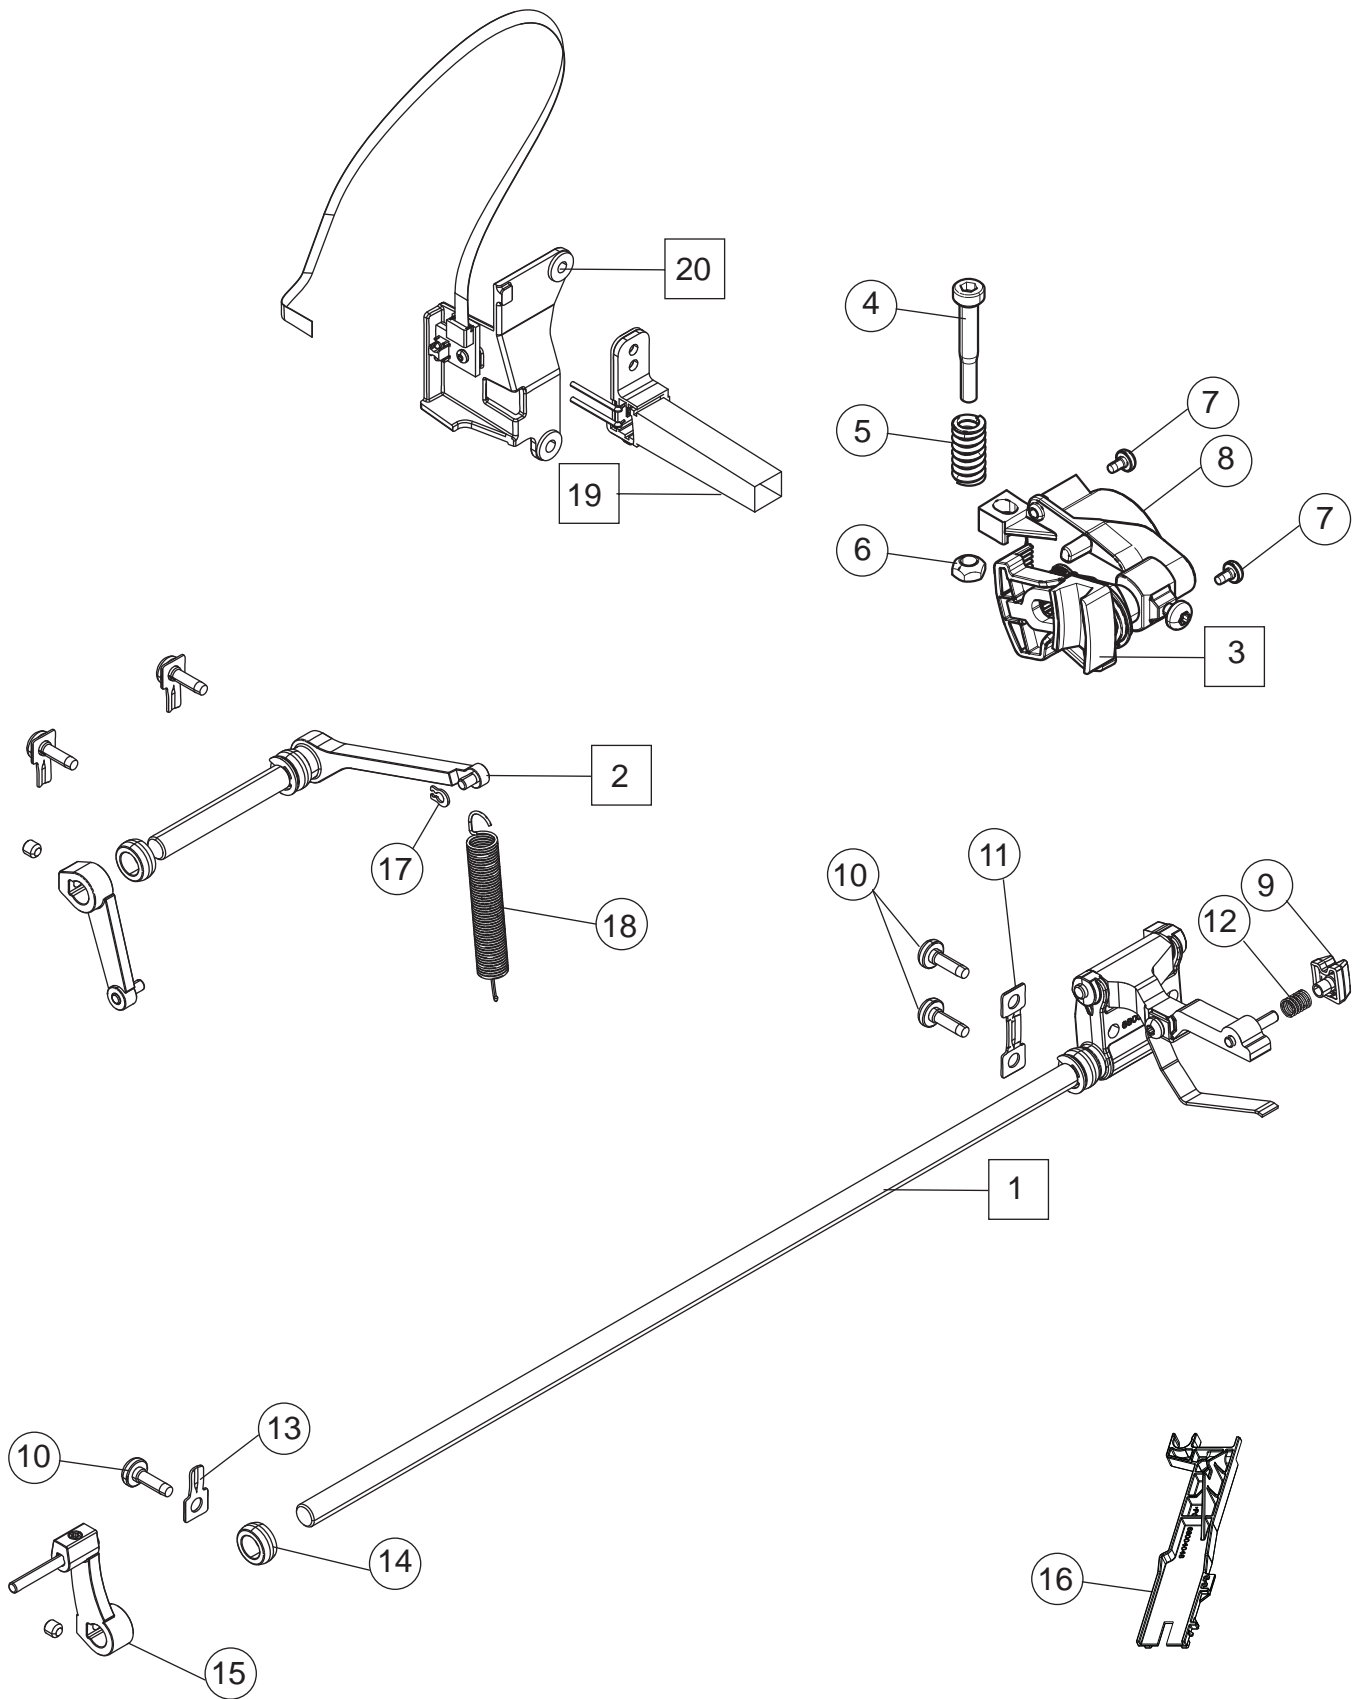

E

1	68006182	Display Cpl
2	68003915	Loudspeaker Cpl
3	68000165	USB Connector Board
4	68001927	Slider Lever
5	68018087	Speed Slider Cpl
6	411966803	Screw PT 3x12 FZB
7	68001937	Cable USB Cpl
8	68018229	EMI Shield
9	68008239	Application Board Cham High Cpl
10	68009762	Cable Assembly
11	68009757	Cable Assembly Application Board
12	68009756	Cable Assembly 20 pin Base board - Application board
13	411966821	Screw PT 1,8x10 FZB
14	412211411	Screw M4x8 TORX
15	68006087	Decor Display FPF393
16	68001918	Side Panel

F

1	68003293	Base Board
2	68012563	Power Supply Unit
3	68001976	Base Plate Icon
6		Distance Foot
7	68004733	Washer
8	68002022	Foot
10	413169401	Collar Screw TT 4x14
11		
12	68009755	Cable base bord-sewing head
13	68003014	Cable base board-power supply

G

1	68004949	Shield Unit
2	68004948	Thread Tension Unit
3	68005160	Sealing Shield
4	735612440	Compression Rings Ø 3
5	68016879	Rocker Cpl
6	413055501	Tension Spring
7	68003132	Stepping Motor
8	9303311855000	Screw torx T15x8
9	411966801	Screw PT 3x7,7 FZB
10	412211402	Screw M3x6 TORX
11	411968703	Set Screw Flat M3x3 Torx
12	68004946	Stepping Motor
13	68009475	Gear
14	68003616	Shaft Thread Tension
15	68008707	Calibration Sensor
16	413113201	Pin
17	68005172	Disk Outer Thread Tension
18	68005173	Disk Center Thread Tension
19	68003621	Nut
20	68003623	Clamp
21	412056011	Screw TT M3x5
22	413314901	Screw PT 3x10 with Guide
23	735310620	C-Washer 2.3x0.6

# H

1	68005064	Feeding Length IDT Cpl
2	68004742	IDT Height Feeding Cpl
3	68007017	Guide Unit IDT
4	68005004	Screw Balance Adjustment
5	412963601	Spring
6	68005005	Nut Balance Adjustment
7	412056011	Screw TT M3x5
8		Stepping Motor Cpl
9	68001955	Block Guide IDT
10	412056006	Screw TT M4x12
11	68003274	Clamp
12	68008681	Compressor Spring
13	413042901	Clamp IDT
14	413042601	Bearing IDT
15	68000036	Front Crank Cpl
16	68004048	IDT Adjustment Tool Focus
17	735612440	Compression Rings Ø 3
18	68003037	Spring
19	68009767	Light Guide Cpl
20	68000053	IDT Sensor Cpl