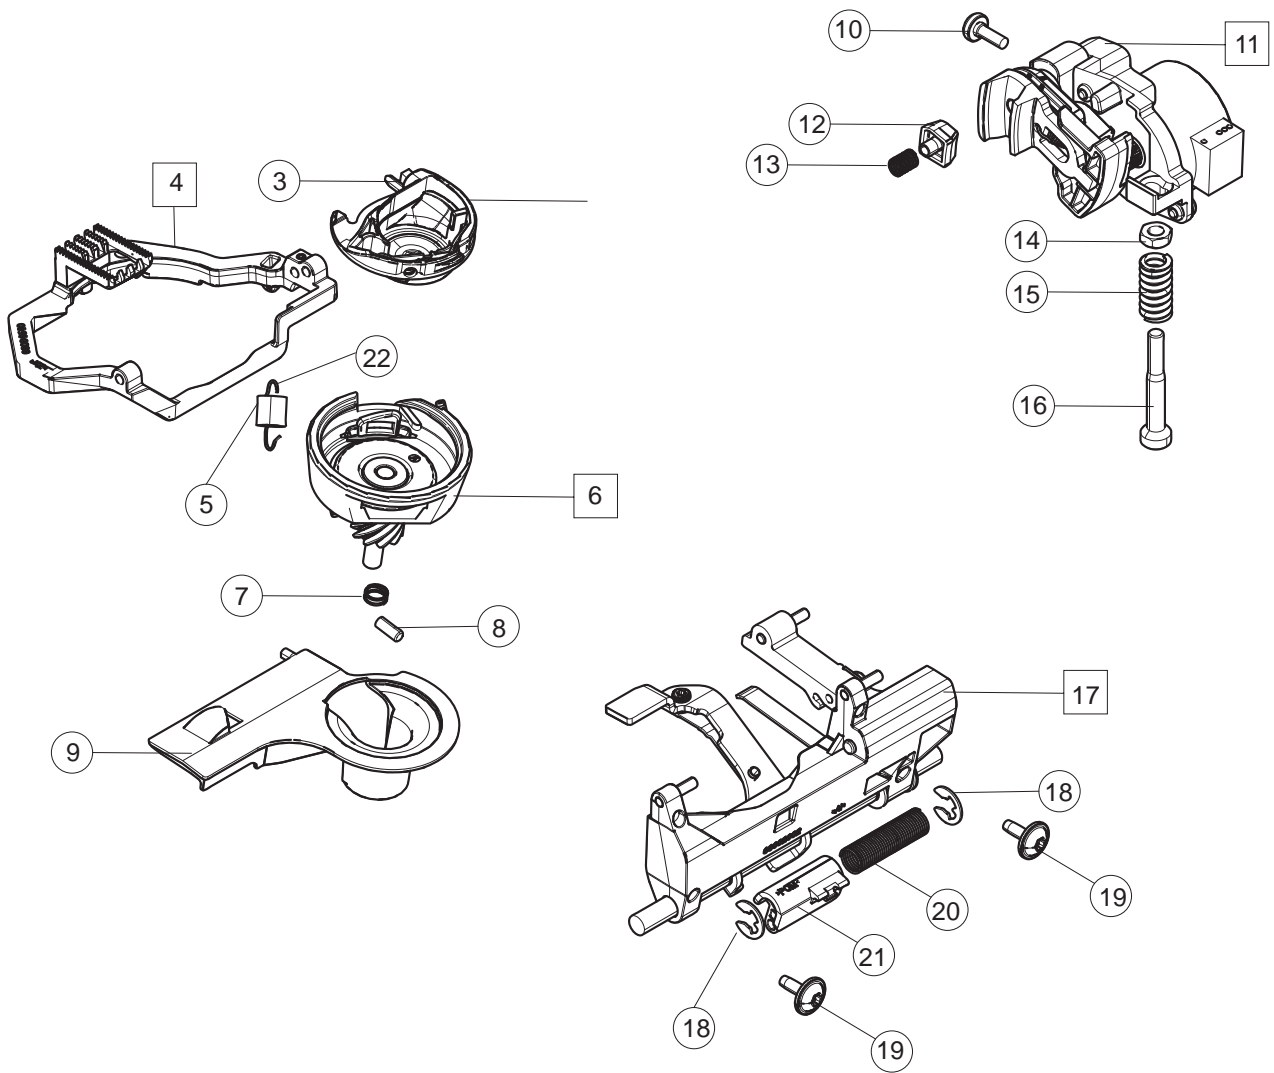

M

3	68003696	Bobbin Case Cpl
4	68008448	Frame Feed Dog Cpl
5	413112601	Buffer
6	68016090	Hook Cpl With Shaft
7	412930101	Spring, hook
8	728528705	Set Screw M4x8 Insex
9	68003307	Dust Cover
10	412211412	Screw M4x10 TORX
11	68004643	Guide Unit
12	68017303	Block Guide
13	68008681	Compressor Spring
14	68005005	Nut Balance Adjustment
15	412963601	Spring
16	68005004	Screw Balance Adjustment
17	68016641	Feeding Unit
18	735310920	Lock Washer 5
19	412281904	Screw Flange M4x10 TT Torx
20	412908901	Spring Feed Dog Drop
21	68003579	Insert
22	413006802	Feed Frame Spring
23	68007870	Bobbin