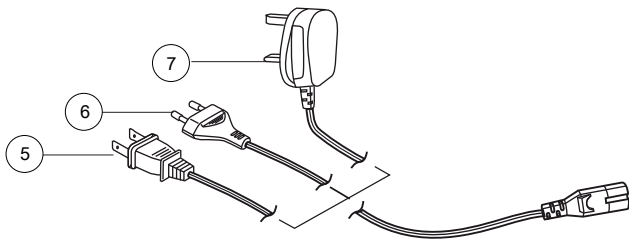

N

PFAFF Performance Icon

1	68006186	Accessory Box Cpl
2	412991405	Foot Controller CPL.
3	412493002	Control Unit with Winder
4	412184501	Foot
5	412157903	Net Cable 120V
6	412157801	Net Cable 220V
7	412158002	Net Cable GB
8		Net Cable AU
9	68003664	Softcover Machine

N