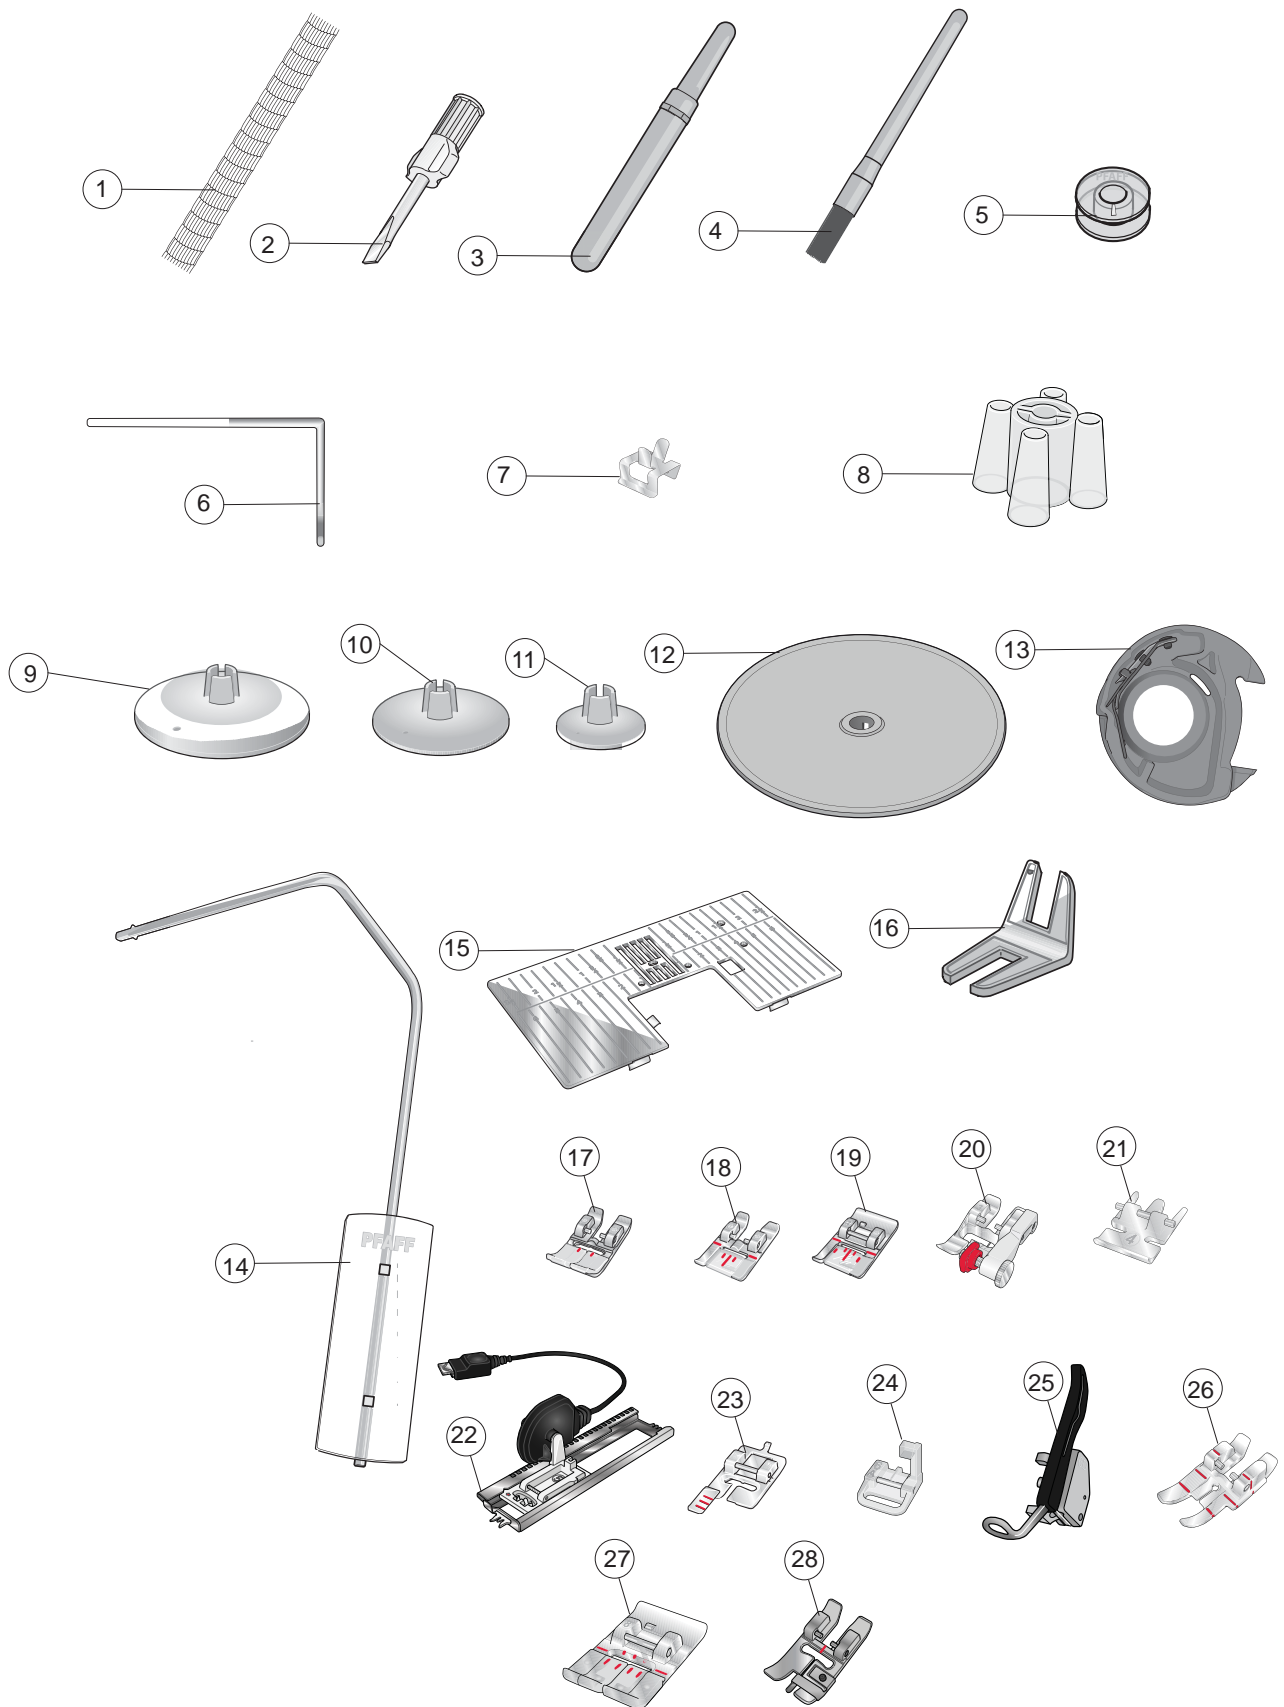

M

3	68003696	Bobbin Case Cpl
4	68008448	Frame Feed Dog Cpl
5	413112601	Buffer
6	68016090	Hook Cpl With Shaft
7	412930101	Spring, hook
8	728528705	Set Screw M4x8 Insex
9	68003307	Dust Cover
10	412211412	Screw M4x10 TORX
11	68004643	Guide Unit
12	68017303	Block Guide
13	68008681	Compressor Spring
14	68005005	Nut Balance Adjustment
15	412963601	Spring
16	68005004	Screw Balance Adjustment
17	68016641	Feeding Unit
18	735310920	Lock Washer 5
19	412281904	Screw Flange M4x10 TT Torx
20	412908901	Spring Feed Dog Drop
21	68003579	Insert
22	413006802	Feed Frame Spring
23	68007870	Bobbin

N

PFAFF Performance Icon

1	68006186	Accessory Box Cpl
2	412991405	Foot Controller CPL.
3	412493002	Control Unit with Winder
4	412184501	Foot
5	412157903	Net Cable 120V
6	412157801	Net Cable 220V
7	412158002	Net Cable GB
8		Net Cable AU
9	68003664	Softcover Machine

N

O

Accessories

1	412397701	THREAD NET 15x100
2	412381501	Screw Driver,
3	401539901	SEAM RIPPER
4	413190401	Brush
5	68007870	Bobbin 1 pcs
6	820251096	Edge Ruler
7		Set of Clips
8	68002445	Spool cone
9	413051603	SPOOL HOLDER 45 MM
10	413051602	SPOOL HOLDER 35 MM
11	413051601	SPOOL HOLDER 22 MM
12	68000130	Spool Holder
13	68005213	Bobbin case
14	68002258	Lever Knee
15	68008711	Scant Stitch Plate
16	413105601	CLEARANCE PLATE
17	820773096	Standard Presser Foot OA
18	413059801	Fancy Stitch Foot 1A
19	413060501	Fancy Stitch Foot 2A
20	820256096	Blindhem Foot 3
21	820248096	Zipper Foot 4
22	68003184	Buttonhole Sensor Foot
23	413005502	BUTTON HO. FOOT 5M
24	820671096	EMBROIDERY FOOT 6A
25		EMBROIDERY FOOT 6D CPL
26	412864906	QUILT FOOT
27	413037101	MAXI-STITCH FOOT 8 CPL
28	68003085	Bi level Guide Foot

Tools

6310260018000	Spacer
6111160002000	Feeler gauge 2.5
413102201	Needle clamp
471018796	Accessory Connector Tester
68004048	Gauge for presser foot and IDT