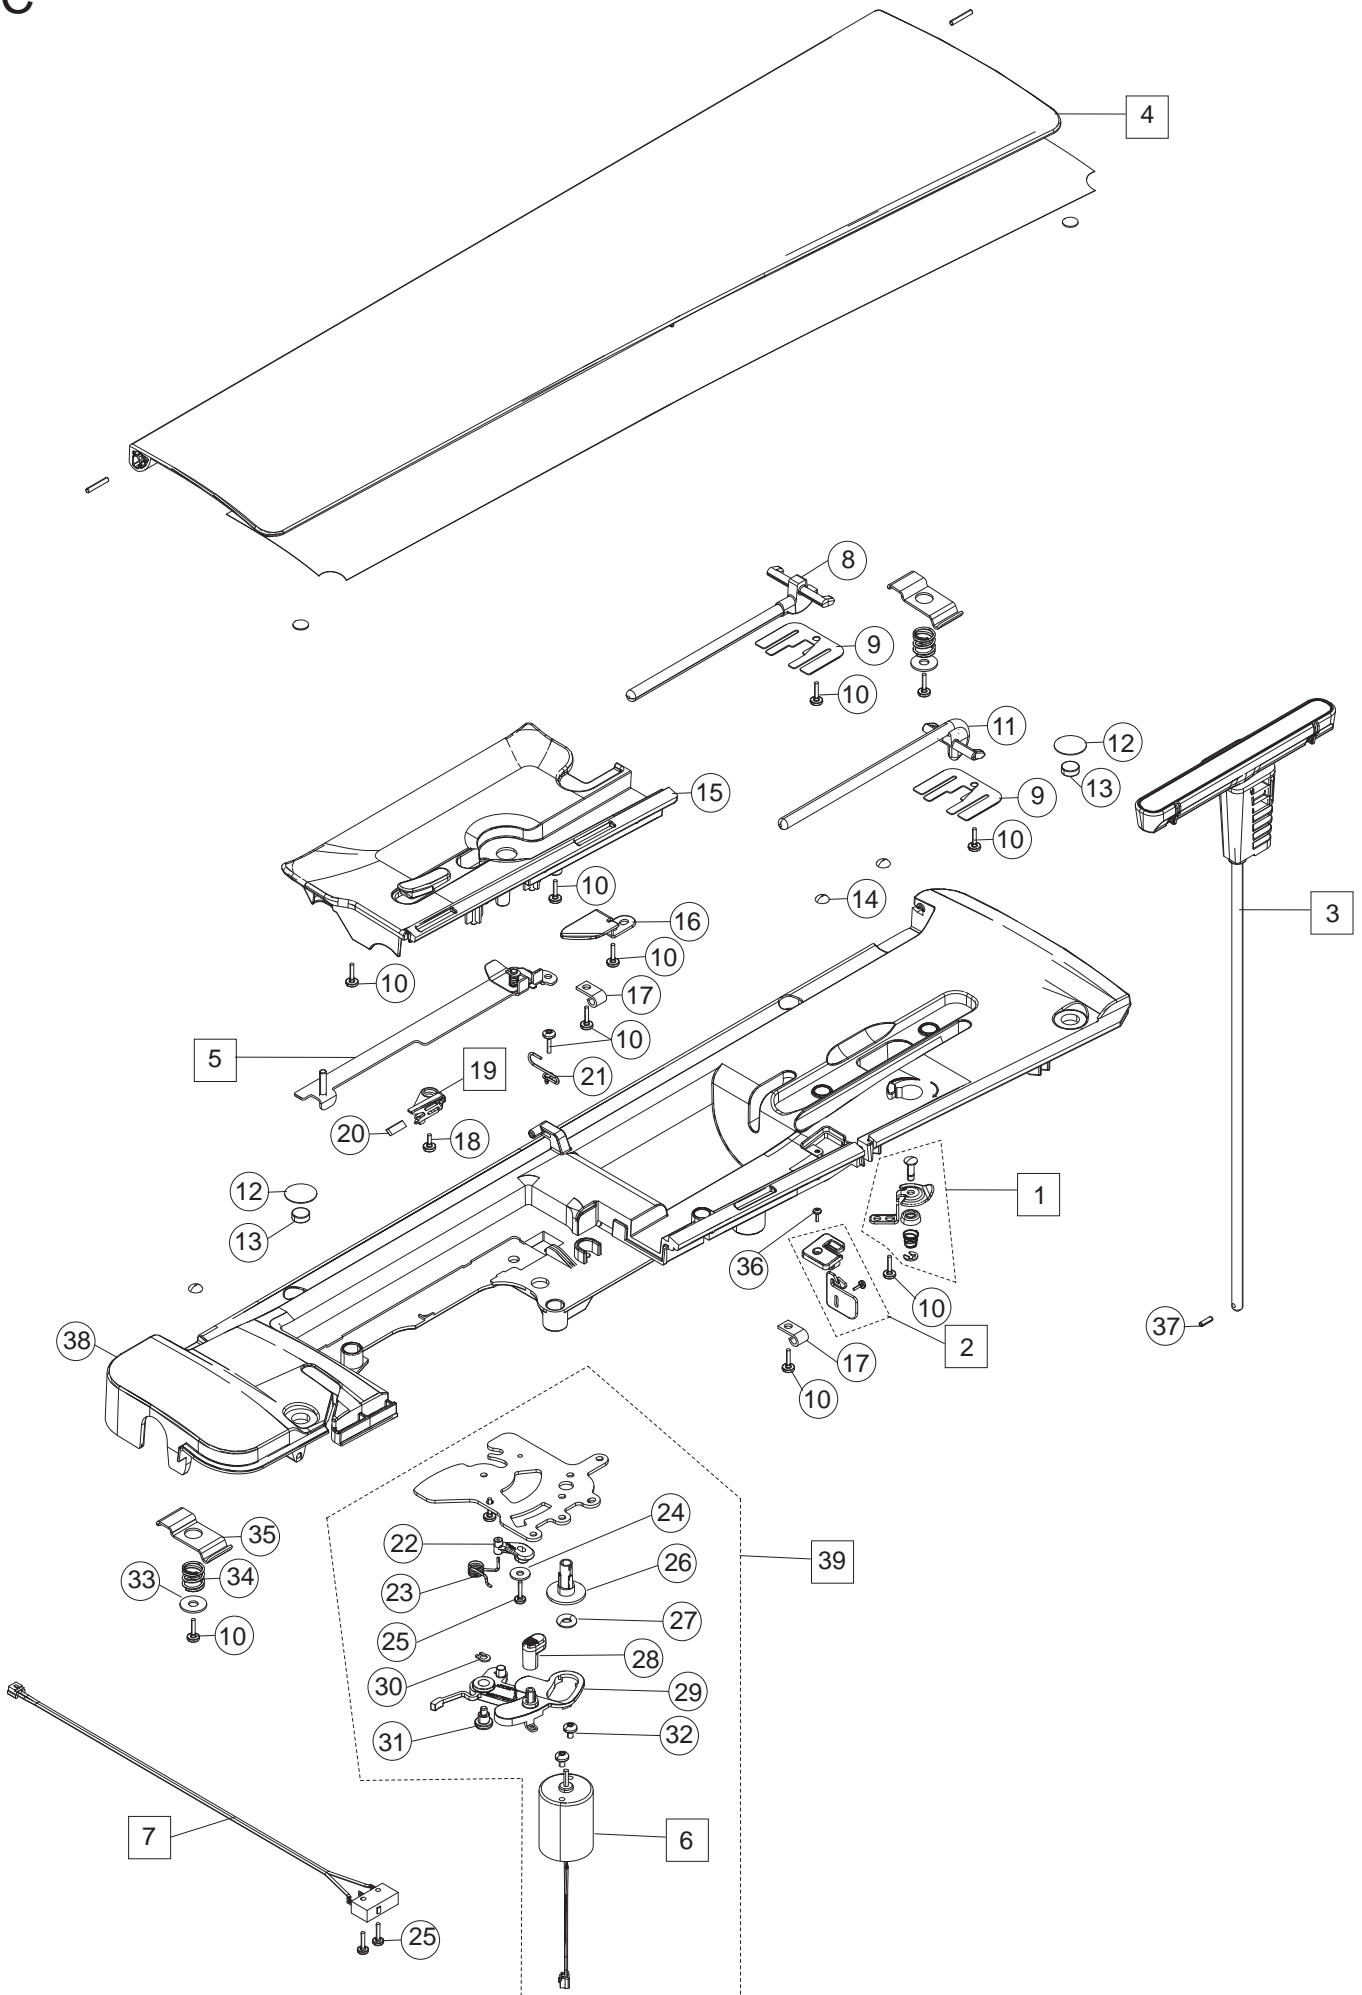

C

1	68004795	Pretension Bobbin winding Cpl
2	68003352	Thread Guide Cpl
3	68016346	Telescoping Thread Guide Cpl
4	68006127	Lid Cpl
5	68016890	Pretension Cpl
6	68002061	Bobbin Winding Motor Cpl
7	68002070	Microswitch Cpl
8	413064501	Reel Pin
9	68001905	Plate spring
10	411966820	Screw PT 3x10 FZB
11	68003992	Spool Pin
12	68003151	Damper for Lid
13	68003021	Magnet 8x3 N35
14	412569701	Damper
15	68016849	Cover Pretension
16	68004134	Thread Guide
17	68005075	Mountable Wire Clip
18	411966828	Screw PT 3x6 FZB
19	68001886	Thread Cutter Cpl
20	412423701	Thread Cutter
21	68003232	Thread Guide
22	68001908	Switch Lever Winder
23	412757701	Torsion Spring for Winding Stop
24	734112541	Washer 9x3,2x0,9 FZB
25	412211423	Screw M2,5x9 FZB 5.8 TORX
26	68002053	Topspole for bobbin winding
27	412305502	O-Ring
28	68001954	Bobbin Winding Stop
29	68017941	Lever Winding Stop
30	735612440	Compression Rings Ø 3
31	68003042	Shaft
32	412211401	Screw M3x4 TORX
33	68003197	Washer 4,3x12x0,9
34	68003284	Spring
35	68002992	Plate
36	411966823	Screw PT 1,8x5 FZB
37		Slotted Spring Pin Ø2x7
38	68016845	Cover Spool Area
39	68003774	Bobbin Winding Cpl