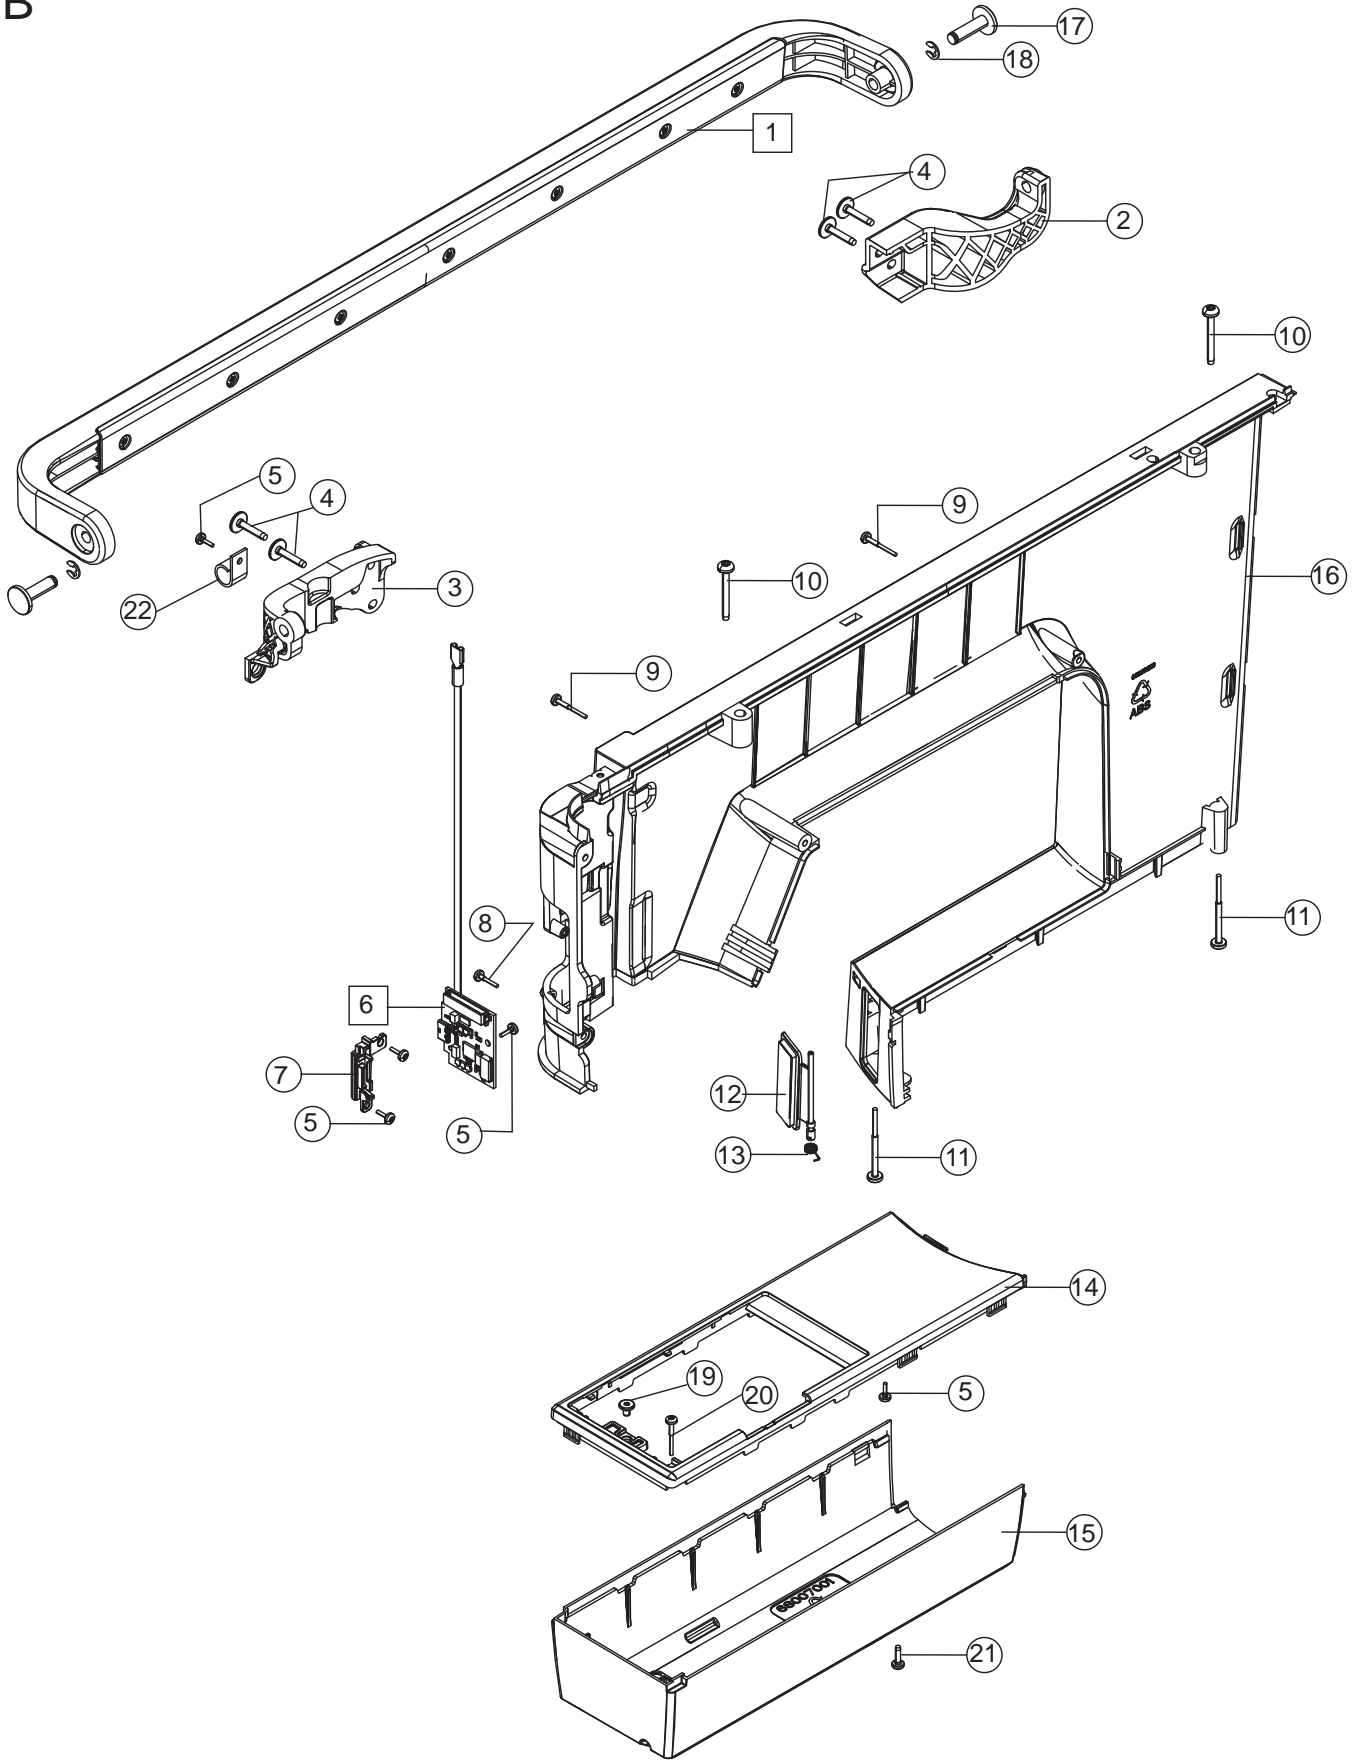

## Parts List

A

1	68006085	Decor Sewing Head
2	411966803	Screw PT 3x12 FZB
3	412569701	Damper
4	68003427	Cover Sewing Head Cpl
5	68008745	Plate Spring
6	411966801	Screw PT 3x7,7 FZB
7	68001886	Thread Cutter Cpl
8	412423701	Thread Cutter
9	411966801	Screw PT 3x7,7 FZB
10	68006131	Cover CSU Cpl

B

1	68006226	Handle Cpl
2	68002980	Bracket Handle Right
3	68002976	Bracket Handle Left
4	412281901	Screw Flange M4x18 TT Torx
5	411966801	Screw PT 3x7,7 FZB
6	68001620	Accessory Connector Board Cpl
7	68006140	Bracket PCB
8	411966803	Screw PT 3x12 FZB
9	411966805	Screw PT 3x20 FZB
10	412056009	Screw TT M4x30
11	411966812	Screw PT 4x40 FZB
12	68007012	Lid
13	413068601	Torsion Spring
14	68007000	Cover Free Arm Upper
15	68007001	Cover Free Arm Lower
16	68016826	Cover Rear
17	68003203	HCB Bolt
18	735310820	Lock Washer 4
19	412287903	Screw M4x5
20	411966805	Screw PT 3x20 FZB
21	412056010	Screw TT M3x10
22	68018081	Screw Mountable Wire Clip