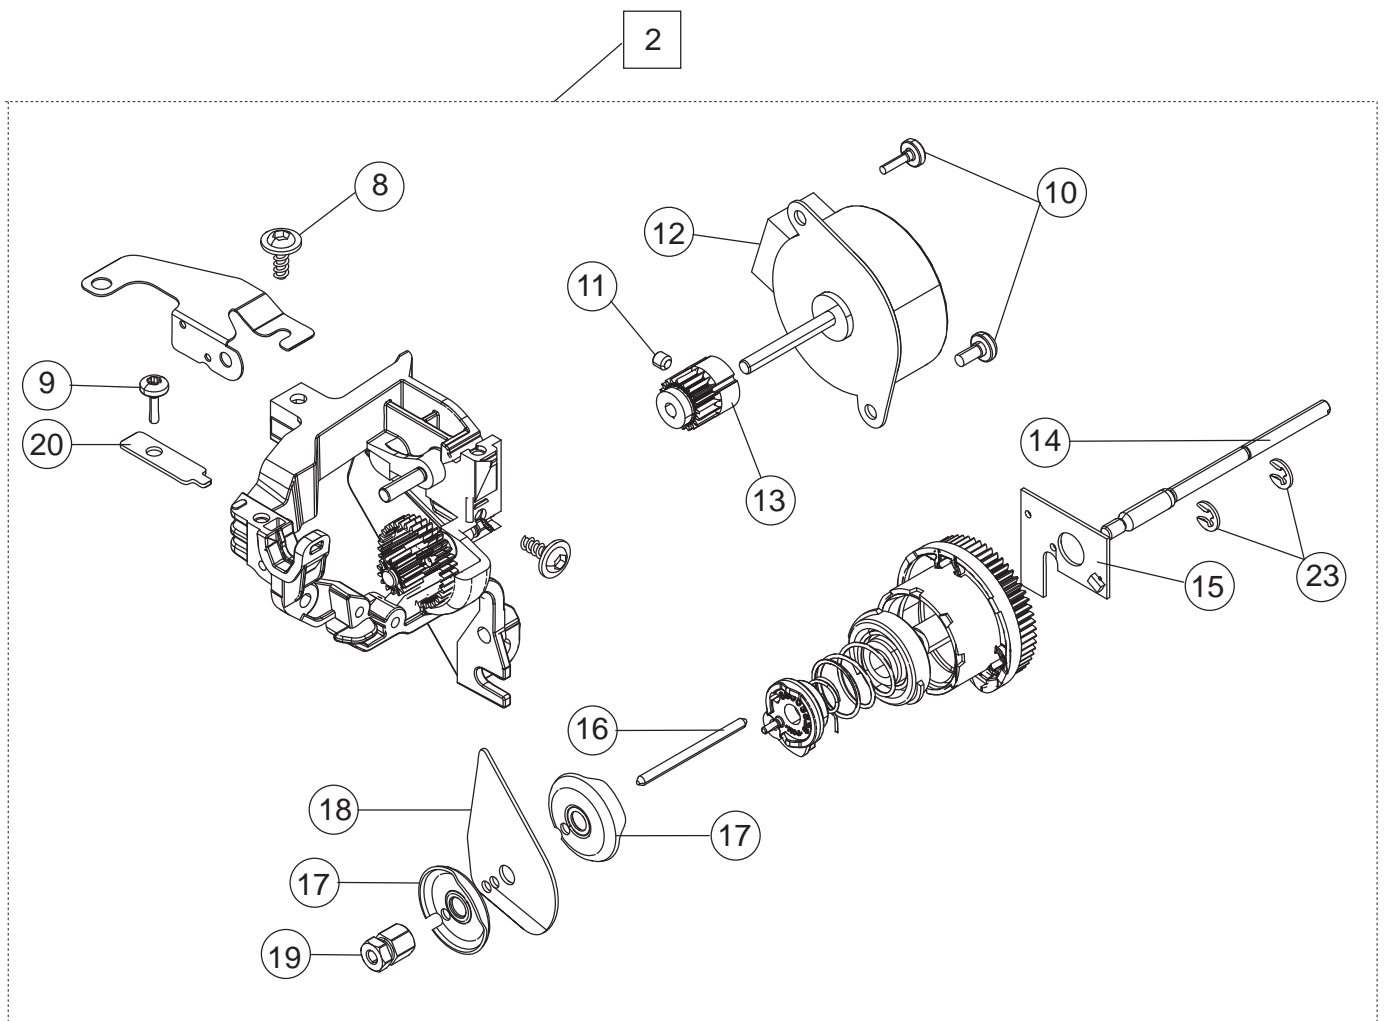

E

1	68006182	Display Cpl
2	68003915	Loudspeaker Cpl
3	68000165	USB Connector Board
4	68001927	Slider Lever
5	68018087	Speed Slider Cpl
6	411966803	Screw PT 3x12 FZB
7	68001937	Cable USB Cpl
8	68018229	EMI Shield
9	68008239	Application Board Cham High Cpl
10	68009762	Cable Assembly
11	68009757	Cable Assembly Application Board
12	68009756	Cable Assembly 20 pin Base board - Application board
13	411966821	Screw PT 1,8x10 FZB
14	412211411	Screw M4x8 TORX
15	68006087	Decor Display FPF393
16	68001918	Side Panel

F

1	68003293	Base Board
2	68012563	Power Supply Unit
3	68001976	Base Plate Icon
6		Distance Foot
7	68004733	Washer
8	68002022	Foot
10	413169401	Collar Screw TT 4x14
11		
12	68009755	Cable base bord-sewing head
13	68003014	Cable base board-power supply

G

1	68004949	Shield Unit
2	68004948	Thread Tension Unit
3	68005160	Sealing Shield
4	735612440	Compression Rings Ø 3
5	68016879	Rocker Cpl
6	413055501	Tension Spring
7	68003132	Stepping Motor
8	9303311855000	Screw torx T15x8
9	411966801	Screw PT 3x7,7 FZB
10	412211402	Screw M3x6 TORX
11	411968703	Set Screw Flat M3x3 Torx
12	68004946	Stepping Motor
13	68009475	Gear
14	68003616	Shaft Thread Tension
15	68008707	Calibration Sensor
16	413113201	Pin
17	68005172	Disk Outer Thread Tension
18	68005173	Disk Center Thread Tension
19	68003621	Nut
20	68003623	Clamp
21	412056011	Screw TT M3x5
22	413314901	Screw PT 3x10 with Guide
23	735310620	C-Washer 2.3x0.6