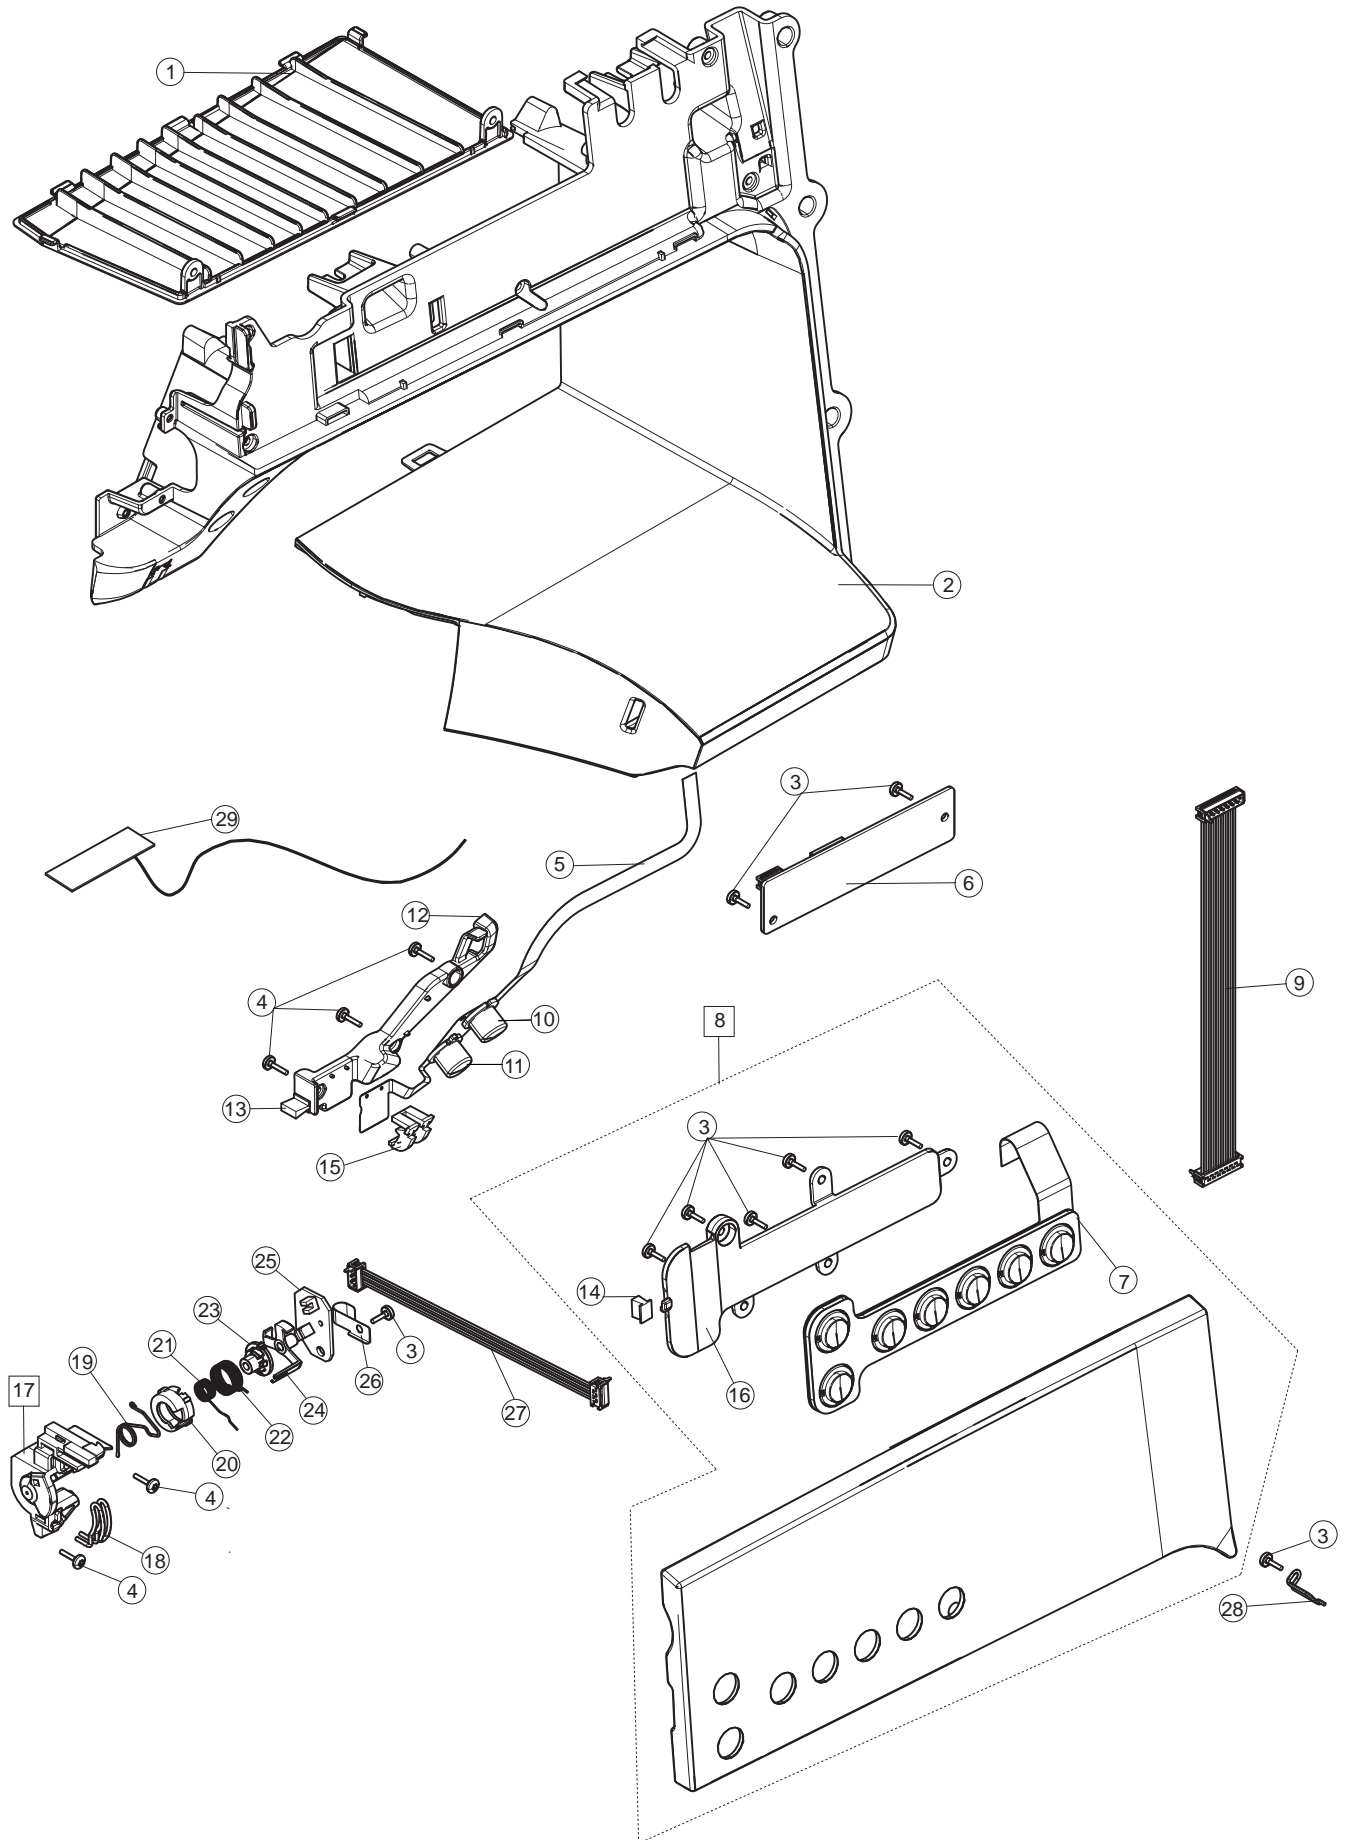

D

1	68016919	Light Diffuser
2	68001930	Cover Front
3	411966801	Screw PT 3x7,7 FZB
4	411966820	Screw PT 3x10 FZB
5	68003120	FPC Indicator/Button
6	68001617	Right Panel Connector Board
7		Keyboard Cpl
8	68006160	Decor Front Cpl (Incl. 7, 8, 16)
9	68003013	Cable Assembly 14 Pin, Base board-Application board
10	68003297	Start/Stop Button
11	68003299	Reverse Button
12		Bracket Indicators and Buttons
13	68002540	Brush Pile Seal
14	413233501	Brush Pile Seal
15	68016915	Light Diffuser Indicator
16		Bracket Keyboard
17	68008650	Thread Sensor Cpl
18	413176701	Thread Guide Lower
19	413177301	Safety Spring
20	413176902	Adjusting Sleeve Outer Part
21	68002465	Check Spring 1
22	413177201	Check Spring 2
23	413177001	Adjusting Sleeve Inner Part
24	413177401	Sensor Thread Take-Up Device
25	413202101	Thread Sensor Board Cpl
26	68002476	EMI Shield
27	68003027	Cable Assembly, Right panel - Upper thread sensor
28	68002930	Thread Guide
29	68001638	Wifi Antenna Board Cpl