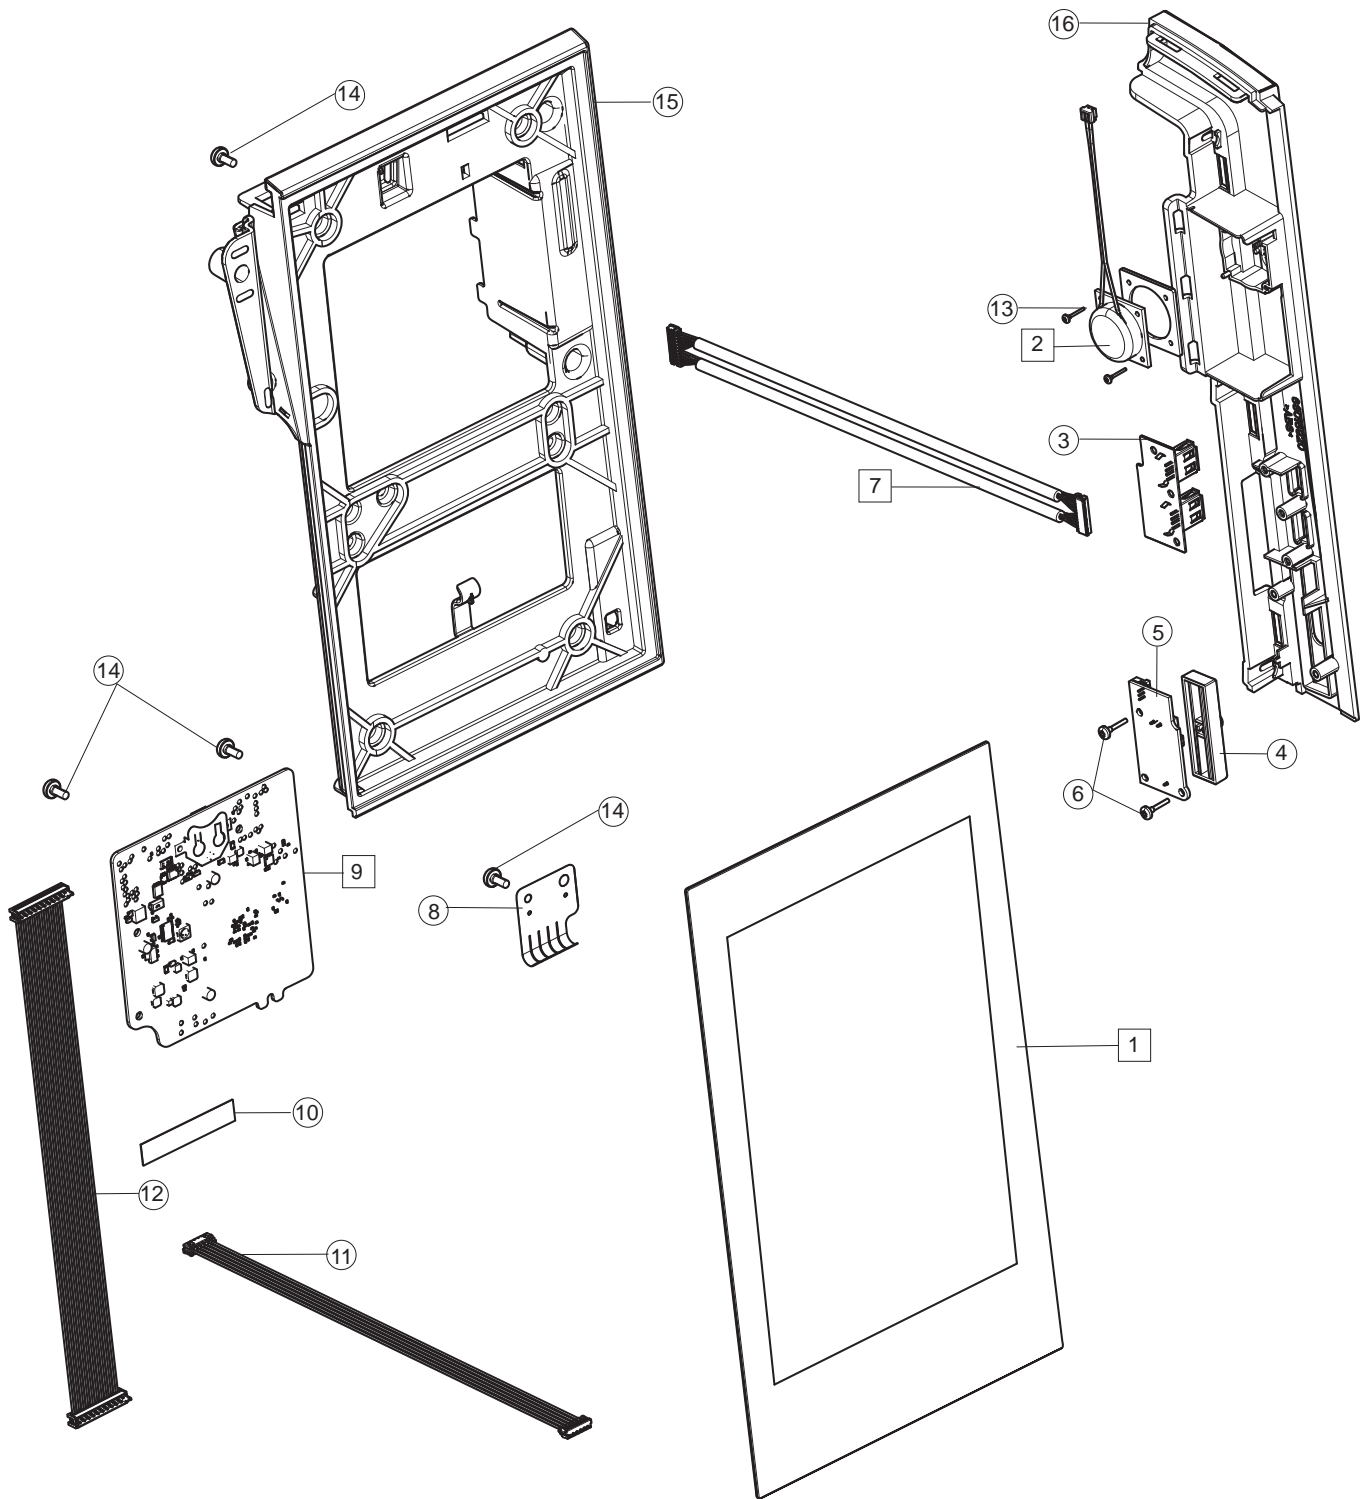

E

1	68006182	Display Cpl
2	68003915	Loudspeaker Cpl
3	68000165	USB Connector Board
4	68001927	Slider Lever
5	68018087	Speed Slider Cpl
6	411966803	Screw PT 3x12 FZB
7	68001937	Cable USB Cpl
8	68018229	EMI Shield
9	68008239	Application Board Cham High Cpl
10	68009762	Cable Assembly
11	68009757	Cable Assembly Application Board
12	68009756	Cable Assembly 20 pin Base board - Application board
13	411966821	Screw PT 1,8x10 FZB
14	412211411	Screw M4x8 TORX
15	68006087	Decor Display FPF393
16	68001918	Side Panel