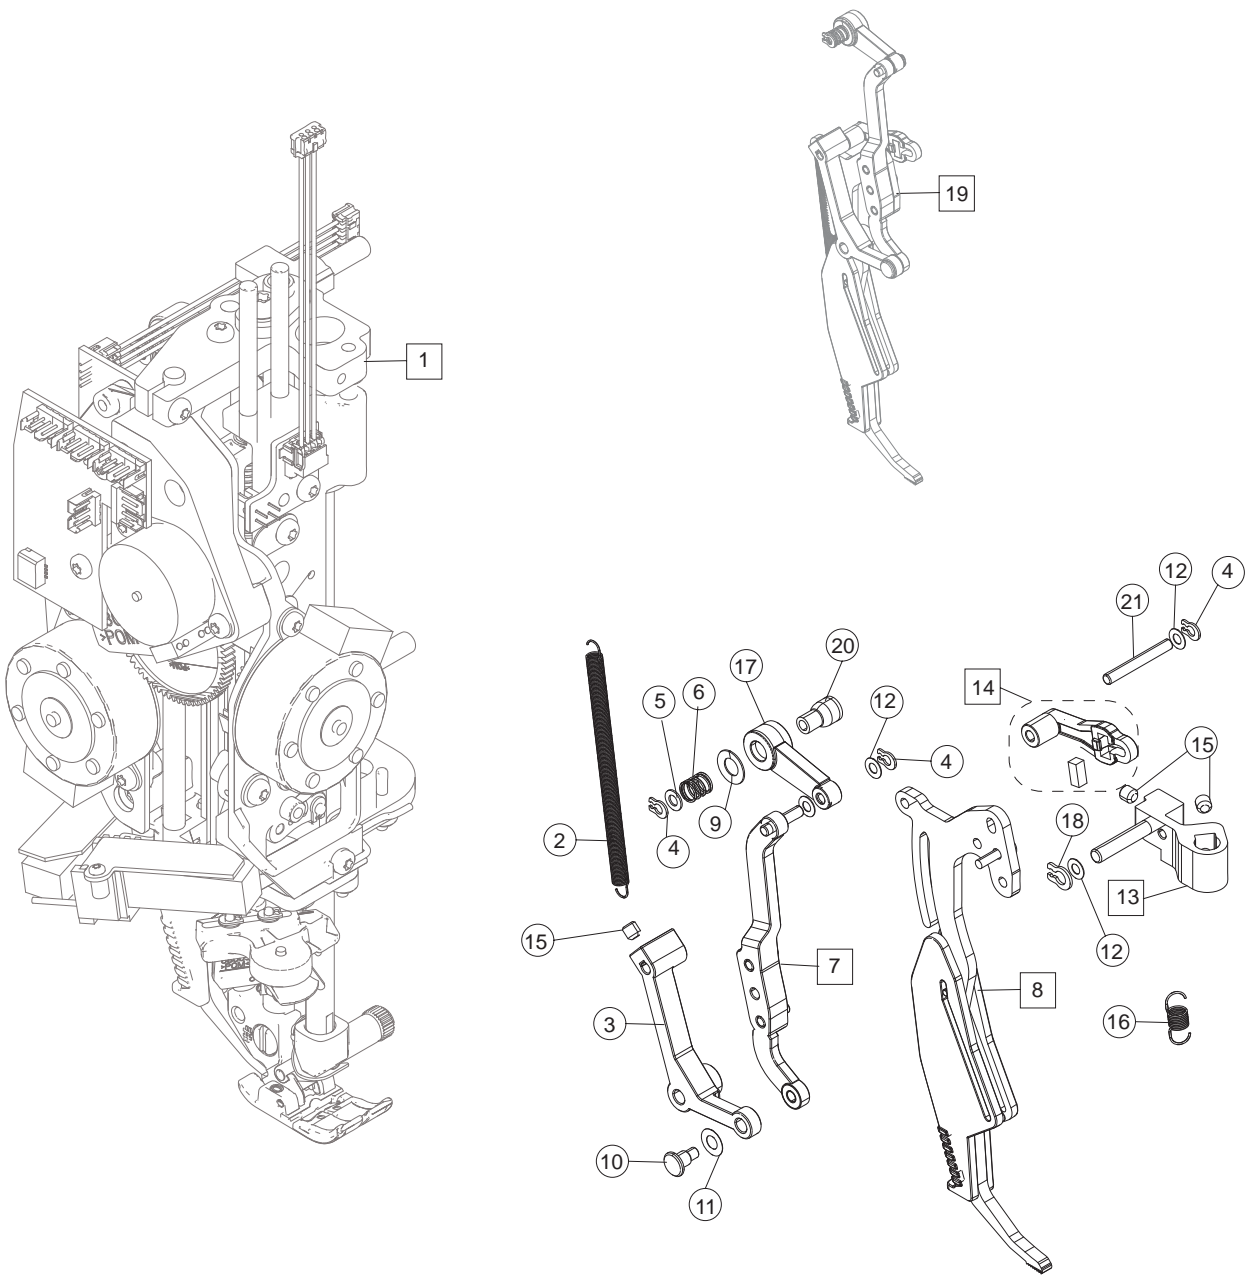

L2

1	68001375	Sewing Head Cpl
2	68004980	Spring
3	68004759	Toggle Link
4	735612440	Compression Rings Ø 3
5	411981401	Washer 6x3,2x0,5
6	413043101	Compression Spring
7	68003219	Lower Link Cpl
8	68003200	Transport Foot Cpl
9	413095401	Cup Spring 10x5,2x0,4
10	68001893	Pin
11	412877001	Washer 4x8x0,1
12	411967501	Washer 3x6x0,2
13	68009073	Presser Bar Guide Cpl
14	68003906	Lower Slewing Bracket Cpl
15	411968706	Set Screw Flat M4x4 Torx
16	68005179	Spring
17	68004757	Upper Slewing Bracket
18	735613640	Compression Ring Ø4
19	68004987	IDT Link Package
20	413042801	Toggle Joint, IDT
21	412316060	Needle Bearing Pin NRB 3x23,8