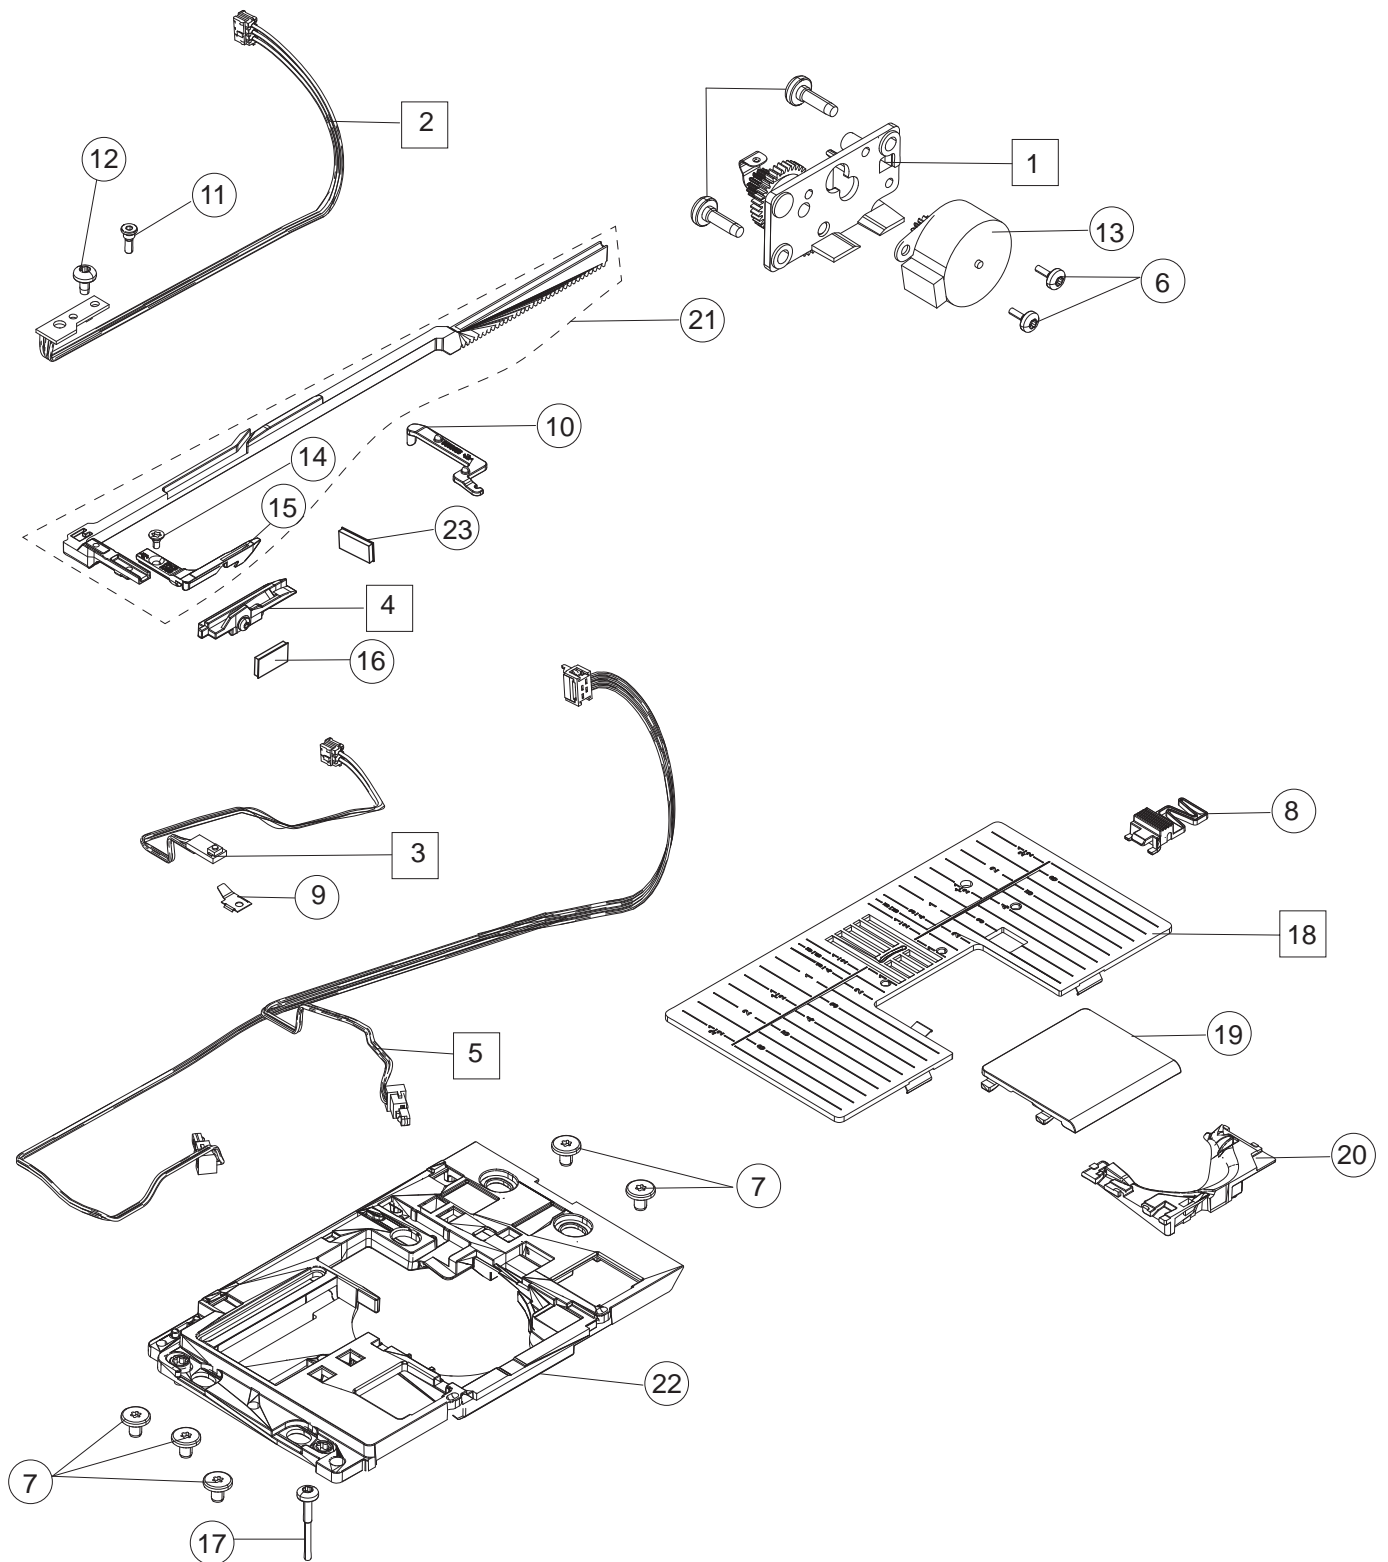

J

1	68016200	Cut Motor Cpl
2	68008157	Cut Sensor Cpl
3	68012605	Stitch Plate Sensor
4	68005146	Knife Holder cpl
5	68012606	Cable Assembly Bobbin Sensor
6	411966828	Screw PT 3x6 FZB
7	412287903	Screw M4x5
8	68008219	Button
9	413287301	Spring Stitch Plate Sensor
10	68009116	Fetcher Upper Thread
11	68008759	Guide Pin
12	412056011	Screw TT M3x5
13	413004601	Stepping Motor 25mm
14	412280501	Screw, Countersunk
15	68016241	Fetcher
16	68002843	Thread Brake
17	411966805	Screw PT 3x20 FZB
18	68008712	Stitch Plate Cpl
19	68003968	Bobbin Cover
20	68005144	Retainer Cpl
21	68017542	Feather, Gear Rack Cpl
22	68008746	Hook Cover
23	68002750	Brush Pile Seal