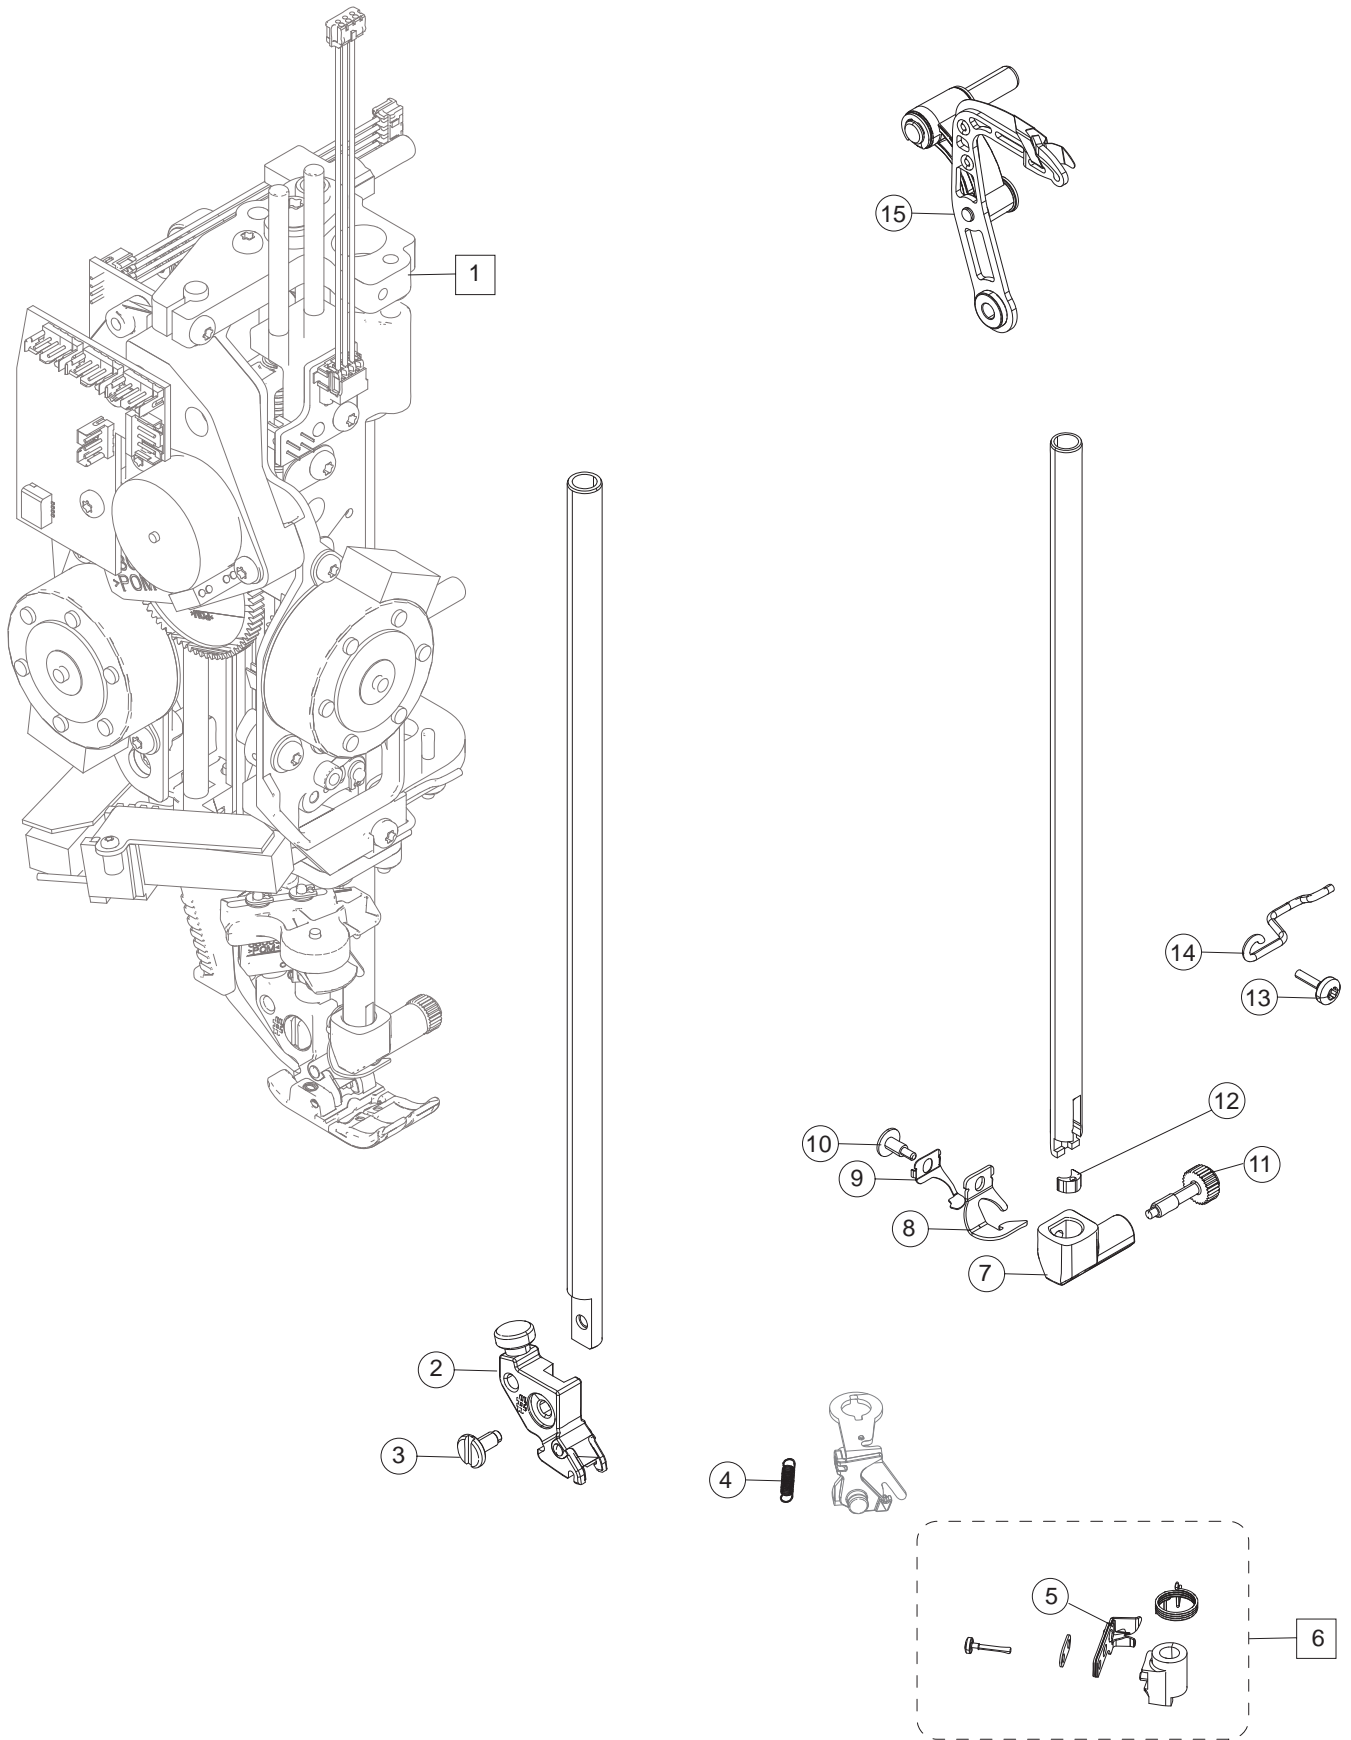

L 1

1	68001375	Sewing Head Cpl
2	68005972	Holder Presser Foot Cpl
3	413040401	Screw Holder Presser Foot
4	68008152	Spring
5	68012541	Hook Cpl
6	68012540	Hook Bracket Cpl
7	68002088	Needle Holder
8	68016390	Thread Guide
9		Thread Lock
10	68002284	Screw Thread Leader
11	413372901	Screw Needle Holder PF
12	68016246	Clamping Piece
13	411966801	Screw PT 3x7,7 FZB
14	68003081	Thread Guide
15	68000100	Take Up Lever Cpl