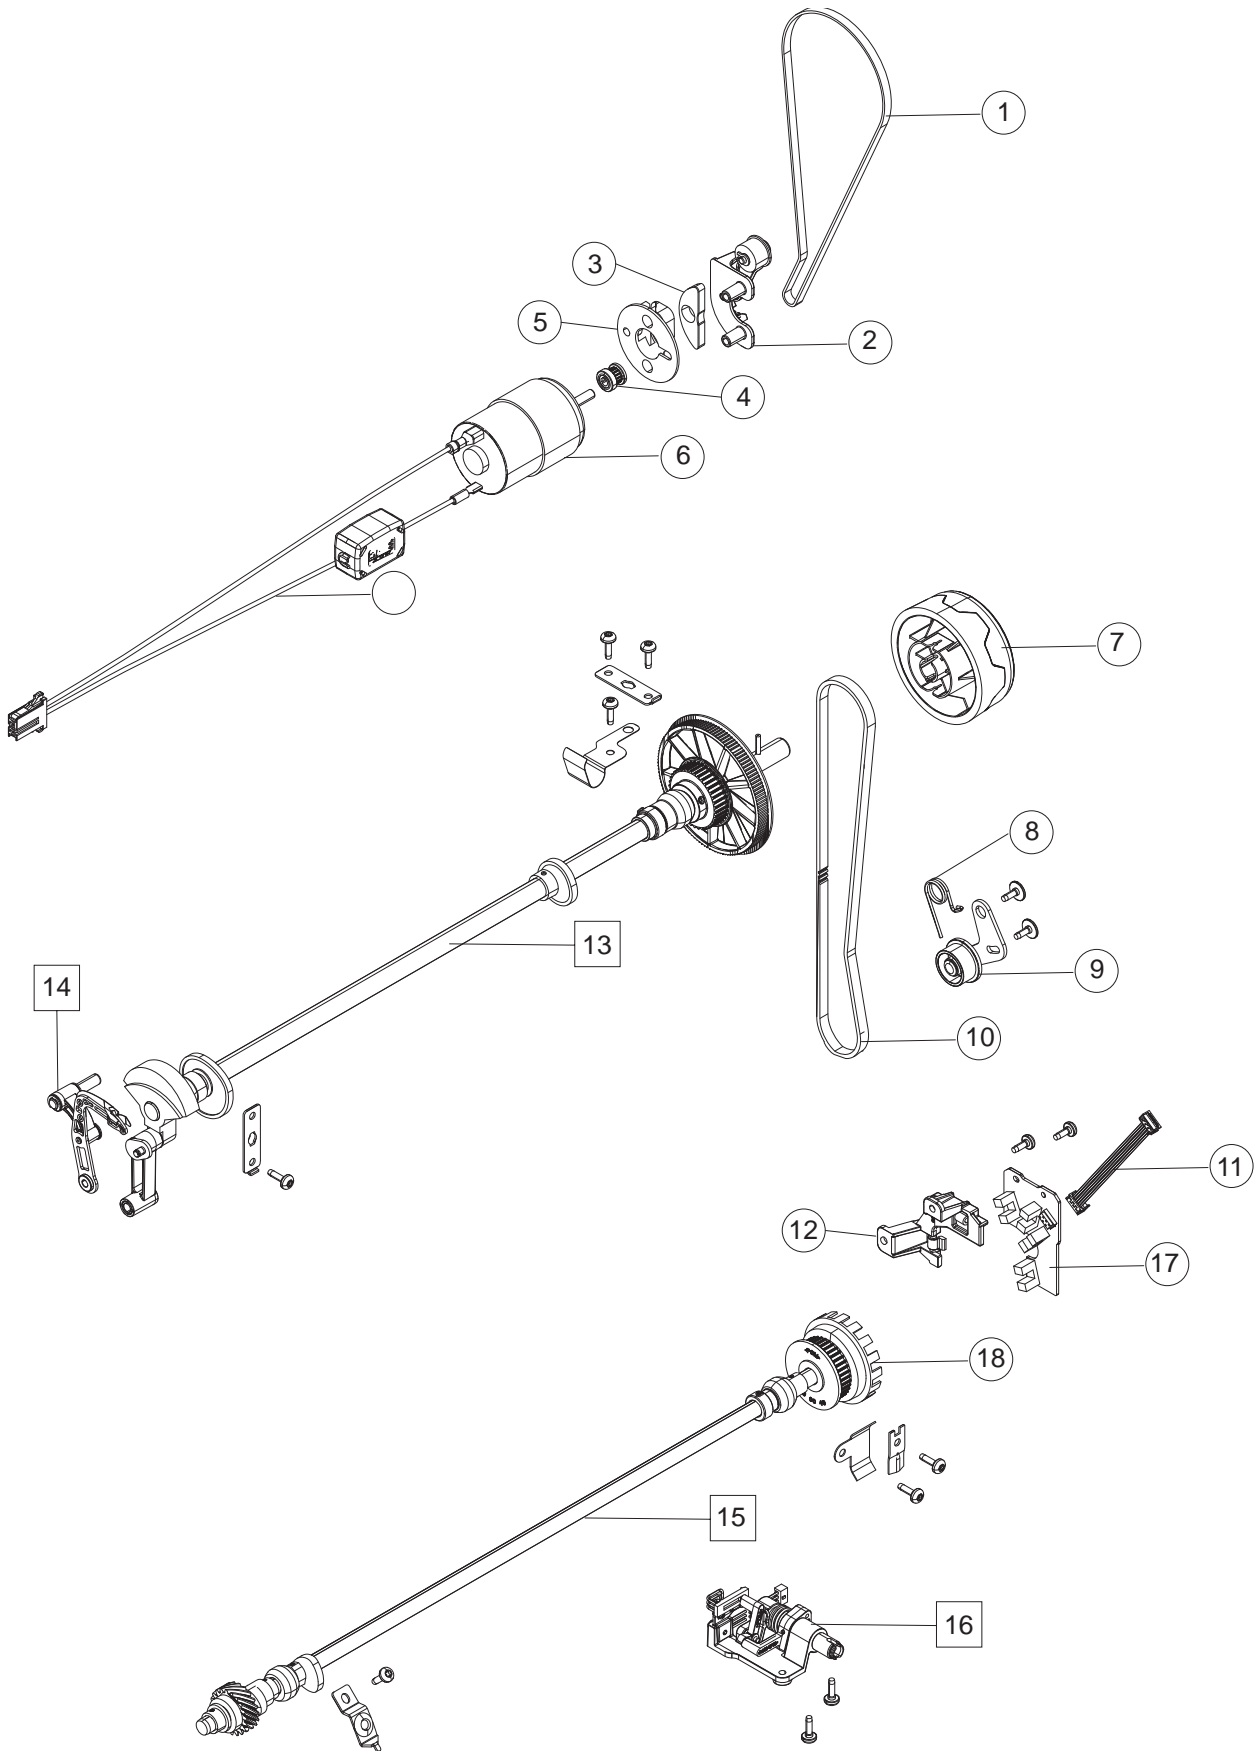

G

1	68004949	Shield Unit
2	68004948	Thread Tension Unit
3	68005160	Sealing Shield
4	735612440	Compression Rings Ø 3
5	68016879	Rocker Cpl
6	413055501	Tension Spring
7	68003132	Stepping Motor
8	9303311855000	Screw torx T15x8
9	411966801	Screw PT 3x7,7 FZB
10	412211402	Screw M3x6 TORX
11	411968703	Set Screw Flat M3x3 Torx
12	68004946	Stepping Motor
13	68009475	Gear
14	68003616	Shaft Thread Tension
15	68008707	Calibration Sensor
16	413113201	Pin
17	68005172	Disk Outer Thread Tension
18	68005173	Disk Center Thread Tension
19	68003621	Nut
20	68003623	Clamp
21	412056011	Screw TT M3x5
22	413314901	Screw PT 3x10 with Guide
23	735310620	C-Washer 2.3x0.6

# H

1	68005064	Feeding Length IDT Cpl
2	68004742	IDT Height Feeding Cpl
3	68007017	Guide Unit IDT
4	68005004	Screw Balance Adjustment
5	412963601	Spring
6	68005005	Nut Balance Adjustment
7	412056011	Screw TT M3x5
8		Stepping Motor Cpl
9	68001955	Block Guide IDT
10	412056006	Screw TT M4x12
11	68003274	Clamp
12	68008681	Compressor Spring
13	413042901	Clamp IDT
14	413042601	Bearing IDT
15	68000036	Front Crank Cpl
16	68004048	IDT Adjustment Tool Focus
17	735612440	Compression Rings Ø 3
18	68003037	Spring
19	68009767	Light Guide Cpl
20	68000053	IDT Sensor Cpl

1	413416101	Cog Belt
2	412971902	Belt Tensioner Cpl
3	68005148	Rubber Damper
4	68005176	Spacer Block
5	412353302	PULLEY CPL
6	68001153	Motor with Connector
7	68006092	Hand Wheel
8		Spring Belt Tension
9	68000114	Timing Belt Tension Cpl
10	413416001	Cog Belt
11	68009761	Cable Assembly 6 Pin
12	68004951	Bracket Sector Sensor
13	68016833	Upper Shaft Part Cpl
14	68000100	Take Up Lever Cpl
15	68008234	Lower Shaft Cpl
16	413050201	Knee Lift Cpl
17	68001641	Sector Sensor Board Cpl
18	68000112	Shield Revolution Indicator