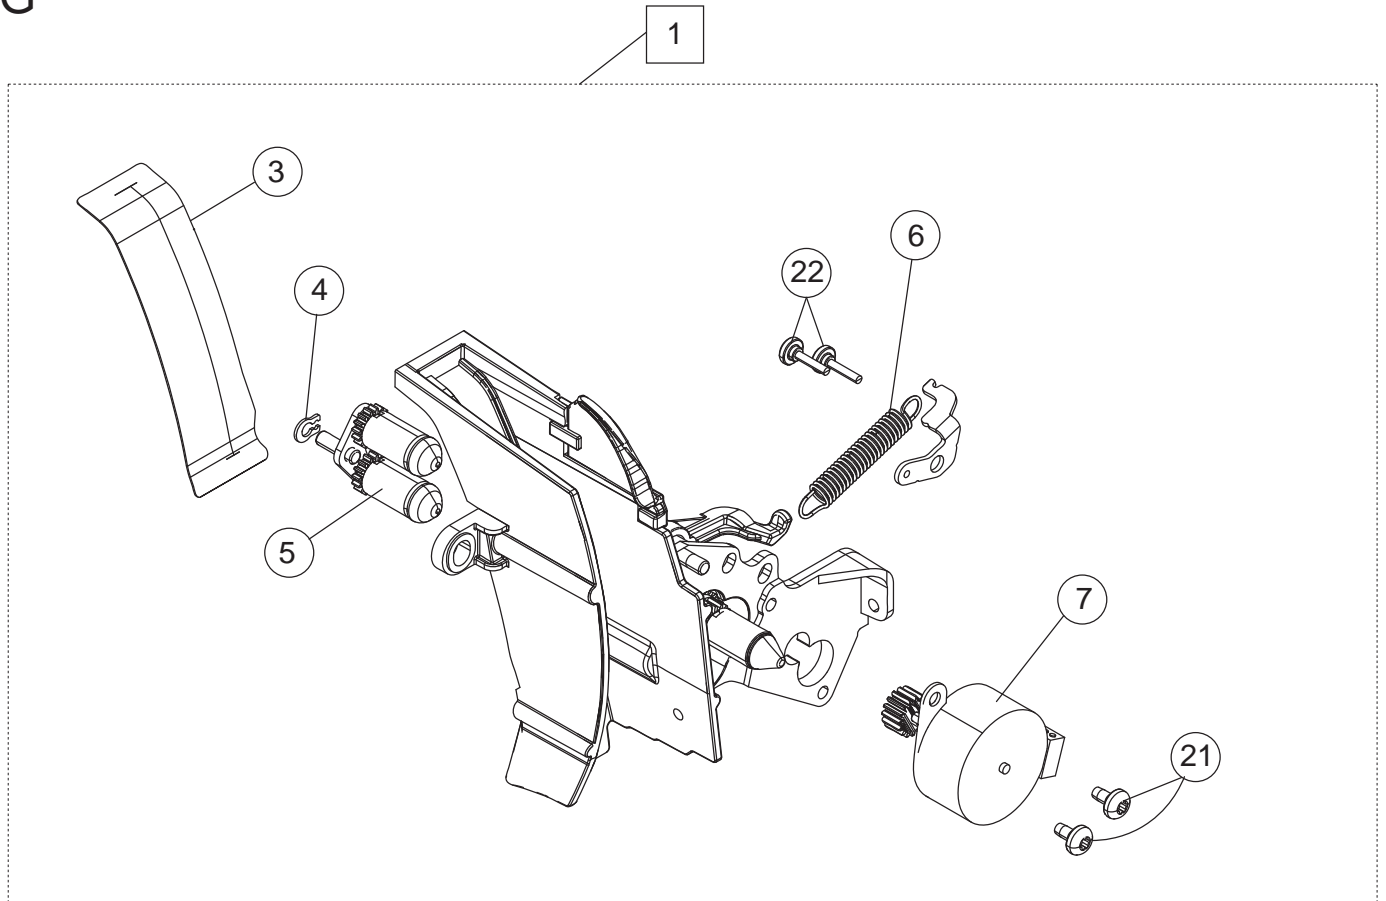

G

1	68004949	Shield Unit
2	68004948	Thread Tension Unit
3	68005160	Sealing Shield
4	735612440	Compression Rings Ø 3
5	68016879	Rocker Cpl
6	413055501	Tension Spring
7	68003132	Stepping Motor
8	9303311855000	Screw torx T15x8
9	411966801	Screw PT 3x7,7 FZB
10	412211402	Screw M3x6 TORX
11	411968703	Set Screw Flat M3x3 Torx
12	68004946	Stepping Motor
13	68009475	Gear
14	68003616	Shaft Thread Tension
15	68008707	Calibration Sensor
16	413113201	Pin
17	68005172	Disk Outer Thread Tension
18	68005173	Disk Center Thread Tension
19	68003621	Nut
20	68003623	Clamp
21	412056011	Screw TT M3x5
22	413314901	Screw PT 3x10 with Guide
23	735310620	C-Washer 2.3x0.6