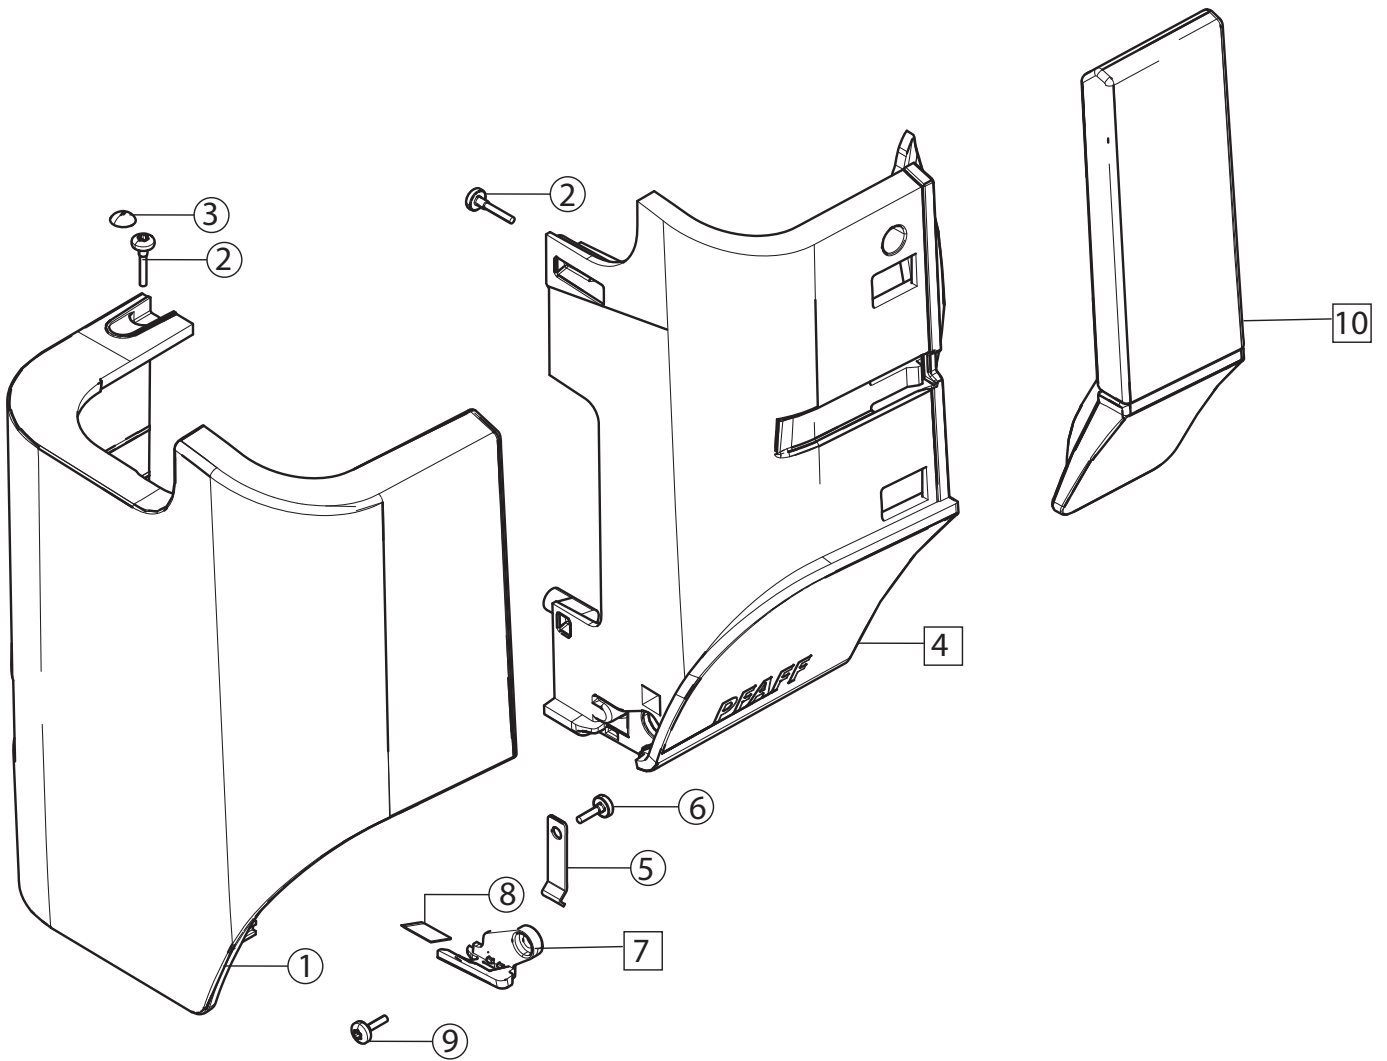

## Parts List

A

1	68006085	Decor Sewing Head
2	411966803	Screw PT 3x12 FZB
3	412569701	Damper
4	68003427	Cover Sewing Head Cpl
5	68008745	Plate Spring
6	411966801	Screw PT 3x7,7 FZB
7	68001886	Thread Cutter Cpl
8	412423701	Thread Cutter
9	411966801	Screw PT 3x7,7 FZB
10	68006131	Cover CSU Cpl