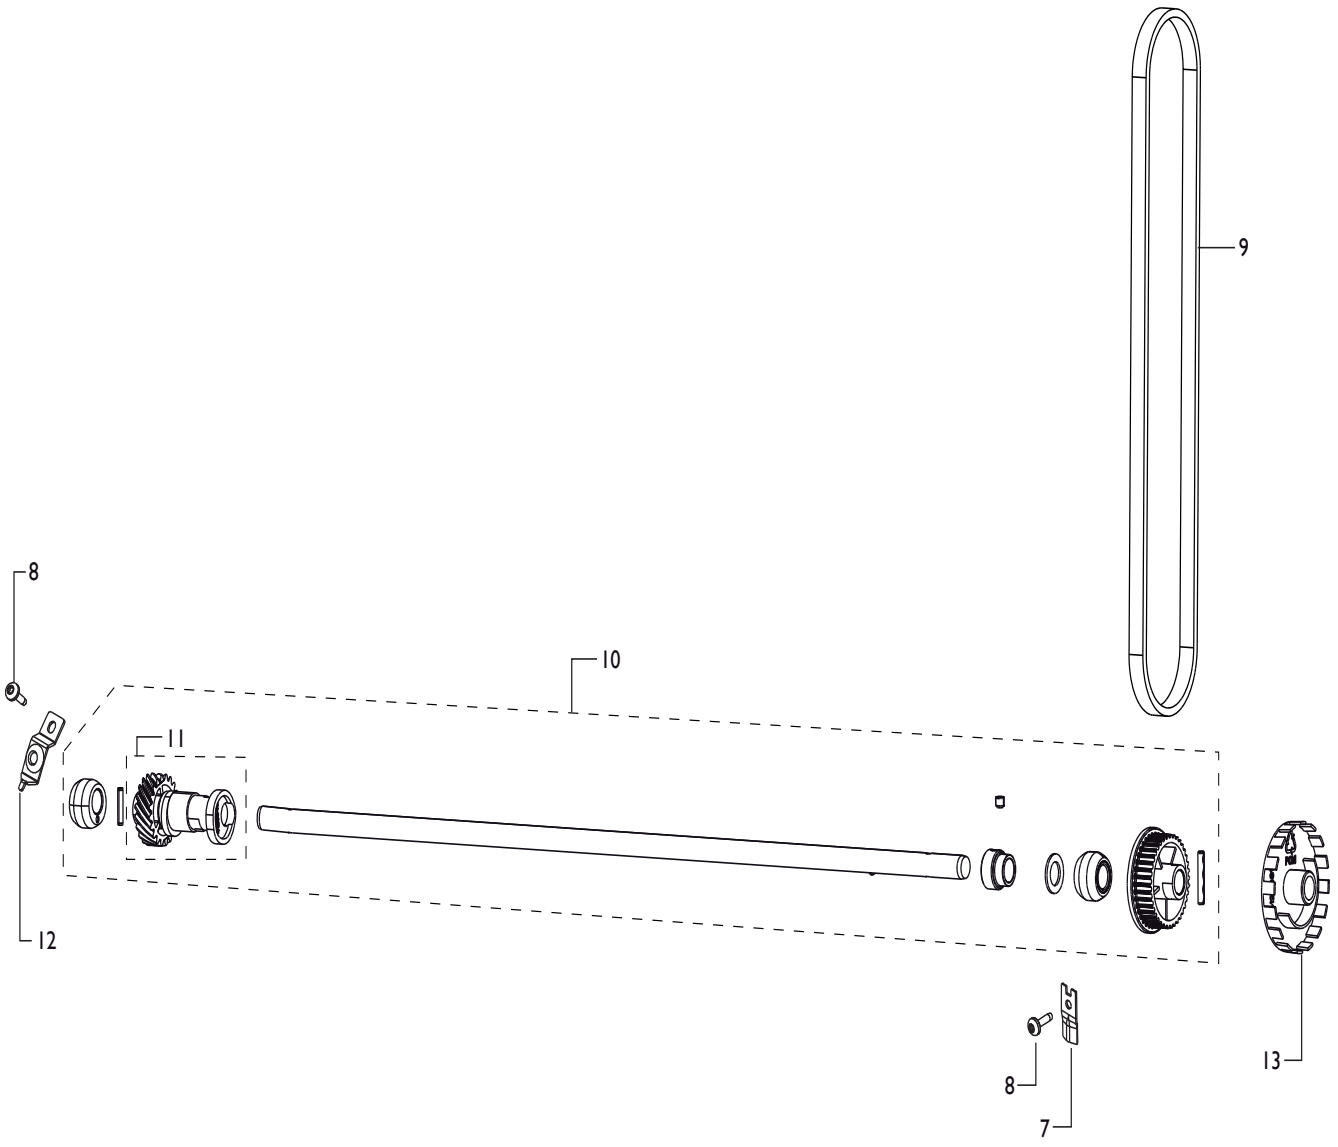

H

1	412966705	UPPER SHAFT CPL.
2	411968706	SET SCREW FLAT, M4*4 TORX
3	411968807	SET SCREW POINTED, M4*6 TORX
4	68003434	HAND WHEEL
5	412687601	GROUND TAPE
6	412558401	ABSORBER
7	412328401	CLAMP
8	412056006	SCREW TAPTTITE M4*12 TORX
9	413020301	COG BELT UPPER-LOWER SHAFT
10	412967905	LOWER SHAFT CPL.
11	412964403	ECCENTRIC FEED CPL.
12	412318101	CLAMP LOWER SHAFT
13	412968101	SHIELD, REVOLUTION INDICATOR