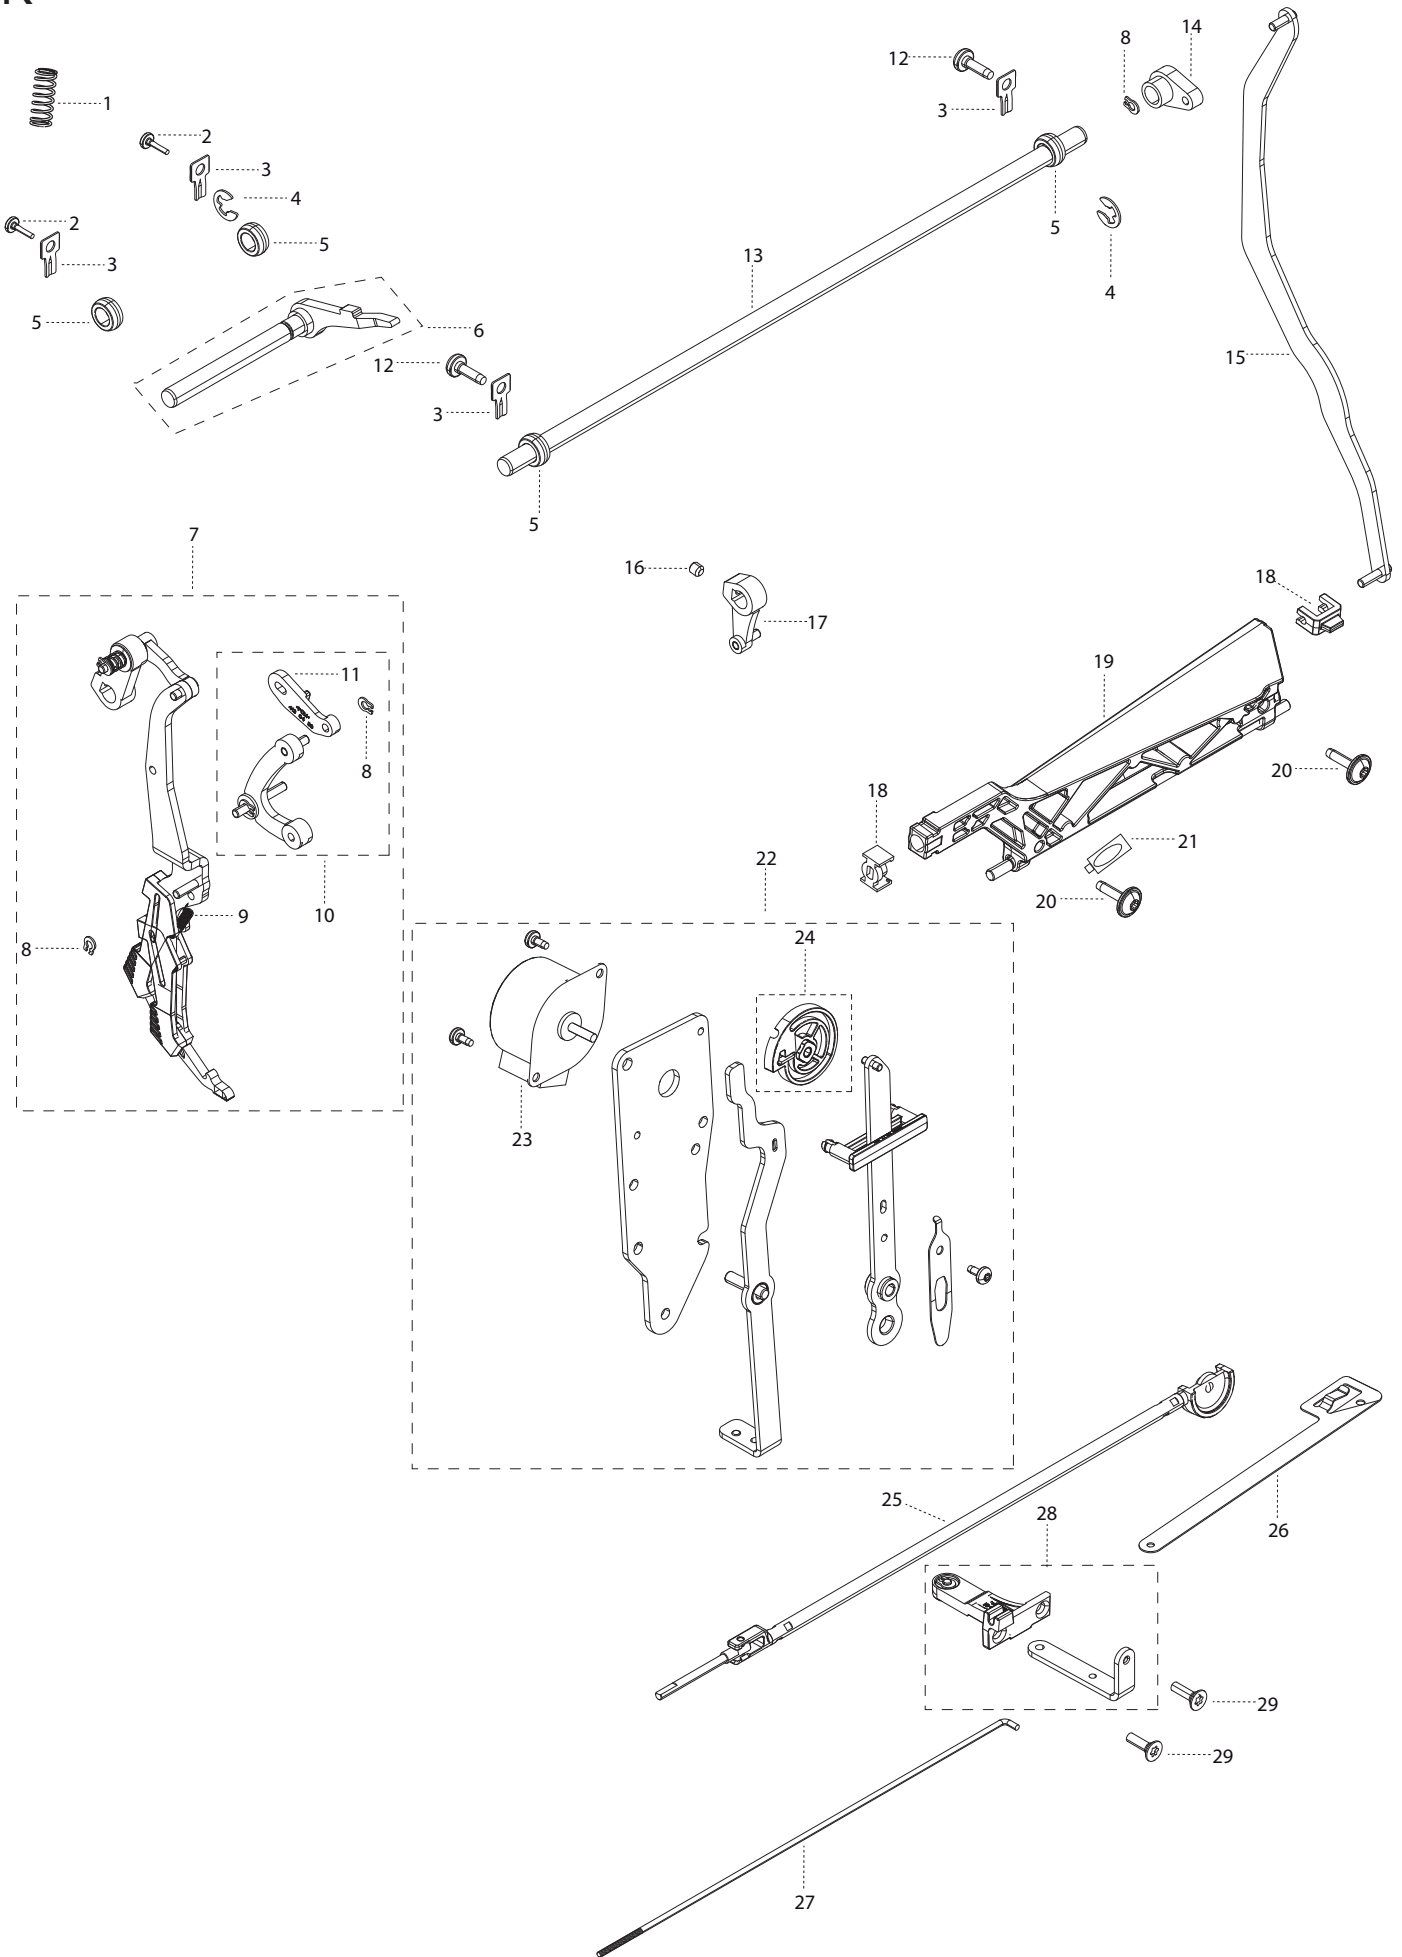

K

1	413065901	COMPRESSION SPRING, HEIGHT CAM
2	411966820	SCREW 30*10 FZB KOMBITORX
3	413042901	CLAMP, IDT
4	735310920	SNAP RING E-5
5	413042601	BEARING, IDT
6	413065701	HEIGHT SHAFT, IDT, CPL.
7	413043202	ARM, IDT, CPL.
8	735612440	COMPRESSION RINGS 3mm
9	413043101	COMPRESSION SPRING
10	413140802	TOGGLE LINK, IDT, CPL.
11	413043601	LOWER SLEWING BRACKET, IDT
12	412056005	SCREW TAPTITE M4*10 TORX
13	413042401	SHAFT UPPER, IDT
14	413042501	REAR CRANK, IDT
15	413043001	LINK IDT, LONG
16	411968706	SET SCREW FLAT, M4x4 TORX
17	413046201	HEIGHT CRANK, IDT, CPL.
18	413042201	FEEDER BEARING, IDT
19	413041901	CONNECTOR FEEDER, IDT
20	413169401	COLLAR SCREW TT TORX 4*14
21	413140701	CLAMP SHAFT, IDT
22	413060001	SIDE FEED, FEED DOG FROP CPL
23	412997902	STEPPING MOTOR, SIDE FEED
24	413060101	CAM WHEEL, CPL.
25	413033701	PULL ROD, SIDE FEED, CPL.
26	413033401	TRANSM. LINKAGE, FEED DOG DROP
27	413034101	PULL WIRE, FEED DOG DROP
28	413034501	LINKAGE UNIT, FEED DROP
29	411967212	SCREW TAPTITE FS M4x12 TORX