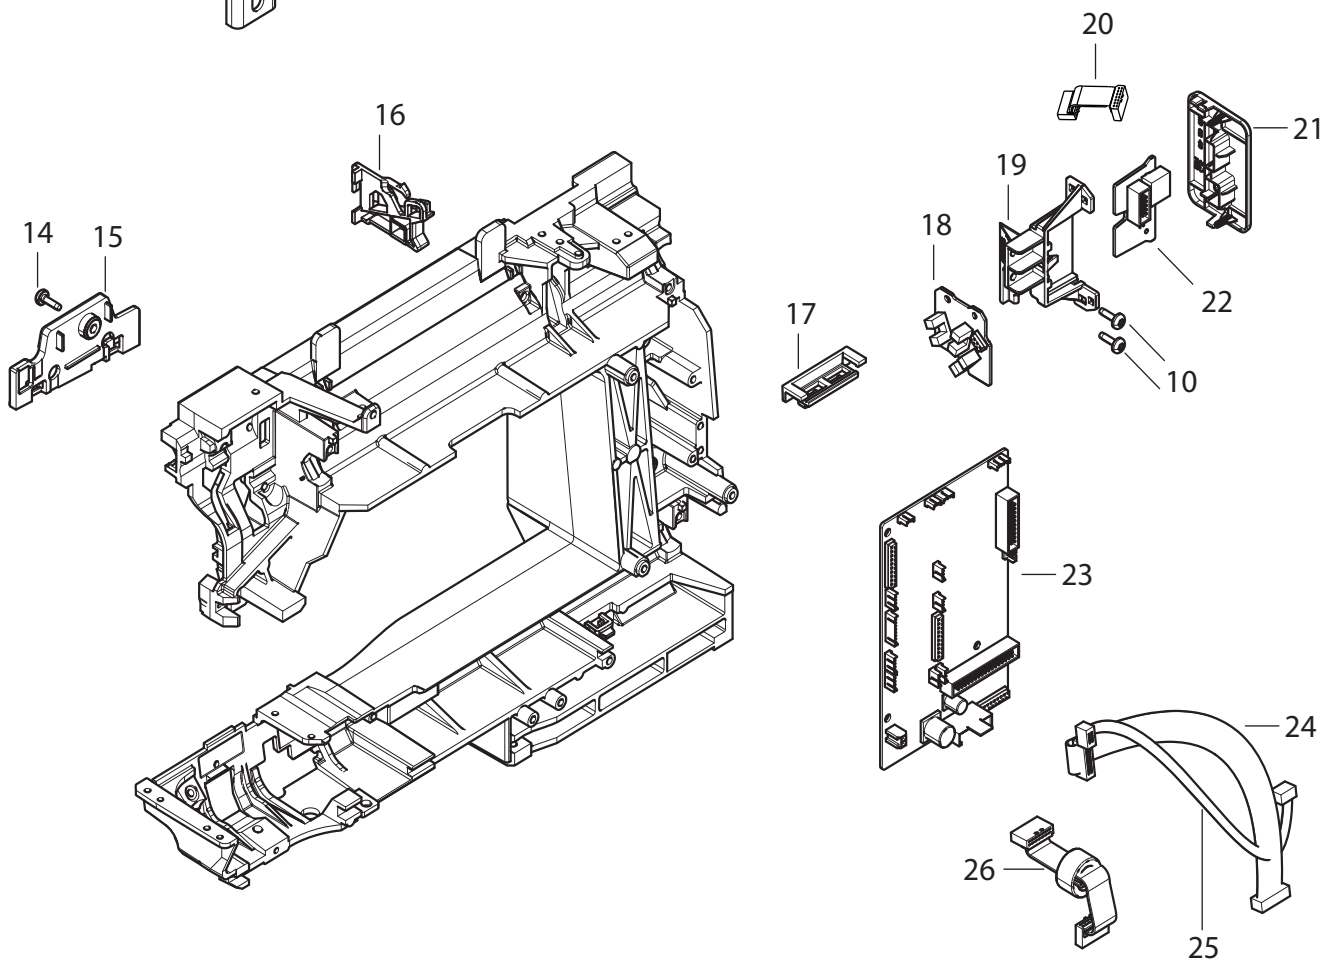

D

1	412211415	SCREW M4*20 TORX
2	412971901	BELT STRETCHER CPL.
3	413020201	COG BELT MOTOR
4	412353302	DRIVING WHEEL MOTOR 350, 400, 500
5	412999901	RUBBER DAMPER, MOTOR
6	413317201	SPACER BLOCK MOTOR
7	9233011191000	ENGINE DOMEL
8	413049101	MICRO SWITCH CPL.
9	412955501	BOBBIN WINDING UNIT
10	412056006	SCREW TAPTITE M4*12 TORX
11	413056101	HANDLE PART CPL.
12	412281902	SCREW FLANGE M4*14 TT TORX
13	413056501	BUSHING, HANDLE
14	412056001	SCREW TAPTITE M5*14 TORX
15	413063901	CABLE SHIELD
16	413024101	CABLE LOCATOR
17	413075601	CABLE LOCATOR
18	412986401	SENSOR BOARD, ASS
19	412985502	HOLDER
20	413108801	CABLE, USB
21	413024603	COVER, USB SINGEL
22	413024402	USB BOARD SINGLE CPL.
23	413249248	CONTROL BOARD BASE PERFORMANCE 5.0
24	413358602	CABLE ASSEMBLY (26P)
25	413358601	CABLE ASSEMBLY (10P)
26	412349704	CABLE TRANSF.-CONTROL BOARD