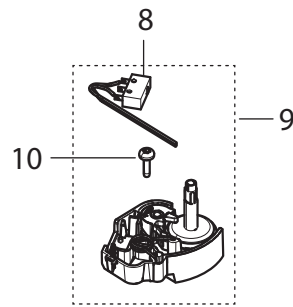

D

1	412211415	SCREW M4*20 TORX
2	412971901	BELT STRETCHER CPL.
3	413020201	COG BELT MOTOR
4	412353302	DRIVING WHEEL MOTOR 350, 400, 500
5	412999901	RUBBER DAMPER, MOTOR
6	413317201	SPACER BLOCK MOTOR
7	9233011191000	ENGINE DOMEL
8	413049101	MICRO SWITCH CPL.
9	412955501	BOBBIN WINDING UNIT
10	412056006	SCREW TAPTITE M4*12 TORX
11	413056101	HANDLE PART CPL.
12	412281902	SCREW FLANGE M4*14 TT TORX
13	413056501	BUSHING, HANDLE
14	412056001	SCREW TAPTITE M5*14 TORX
15	413063901	CABLE SHIELD
16	413024101	CABLE LOCATOR
17	413075601	CABLE LOCATOR
18	412986401	SENSOR BOARD, ASS
19	412985502	HOLDER
20	413108801	CABLE, USB
21	413024603	COVER, USB SINGEL
22	413024402	USB BOARD SINGLE CPL.
23	413249248	CONTROL BOARD BASE PERFORMANCE 5.0
24	413358602	CABLE ASSEMBLY (26P)
25	413358601	CABLE ASSEMBLY (10P)
26	412349704	CABLE TRANSF.-CONTROL BOARD