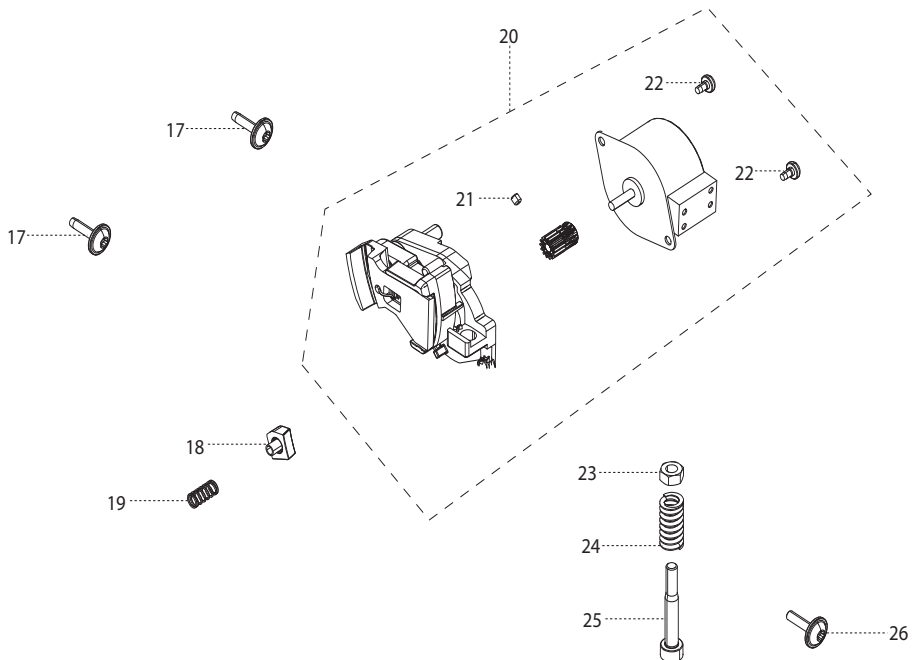

E

1	413201303	FEED DOG, CPL.
2	413270002	TENSION SPRING, FRAME FEED DOG
3	413112601	BUFFER
4	413269015	CARRAGE FEED, CPL.
5	413201201	ADJUSTMENT SCREW, FEEDER
6	413200901	LEVEL FEED LIFT, CPL.
7	735310920	SNAP RING E-5
8	412368001	LOCK WASHER
9	412829103	WASHER FEED UNIT
10	412962501	SPRING FEED DOG LOWERING
11	412962301	SHAFT, FEED
12	413034201	INSERT, LEVER FEED LIFT
13	412961501	SPRING FEED
14	412056004	SCREW TAPTITE M3*6 TORX
15	412316023	INA PIN NRB 4*19,8 0-2µm
16	412961601	LINK, CARRIAGE FEED, CPL.
17	413169401	COLLAR SCREW TT TORX 4*14
18	412961801	BLOCK, GUIDE
19	412961701	SPRING, SLIDING BLOCK
20	412963501	STEPPING MOTOR UNIT, FEED
21	411968703	SET SCREW FLAT, M3x3 TORX
22	412056011	SCREW TAPTITE M3*5 TORX
23	413025401	NUT M5x0,5
24	412963601	SPRING
25	412963701	SCREW BALANCE ADJUSTMENT
26	413034402	COLLAR SCREW M4x10,LEFT HAND