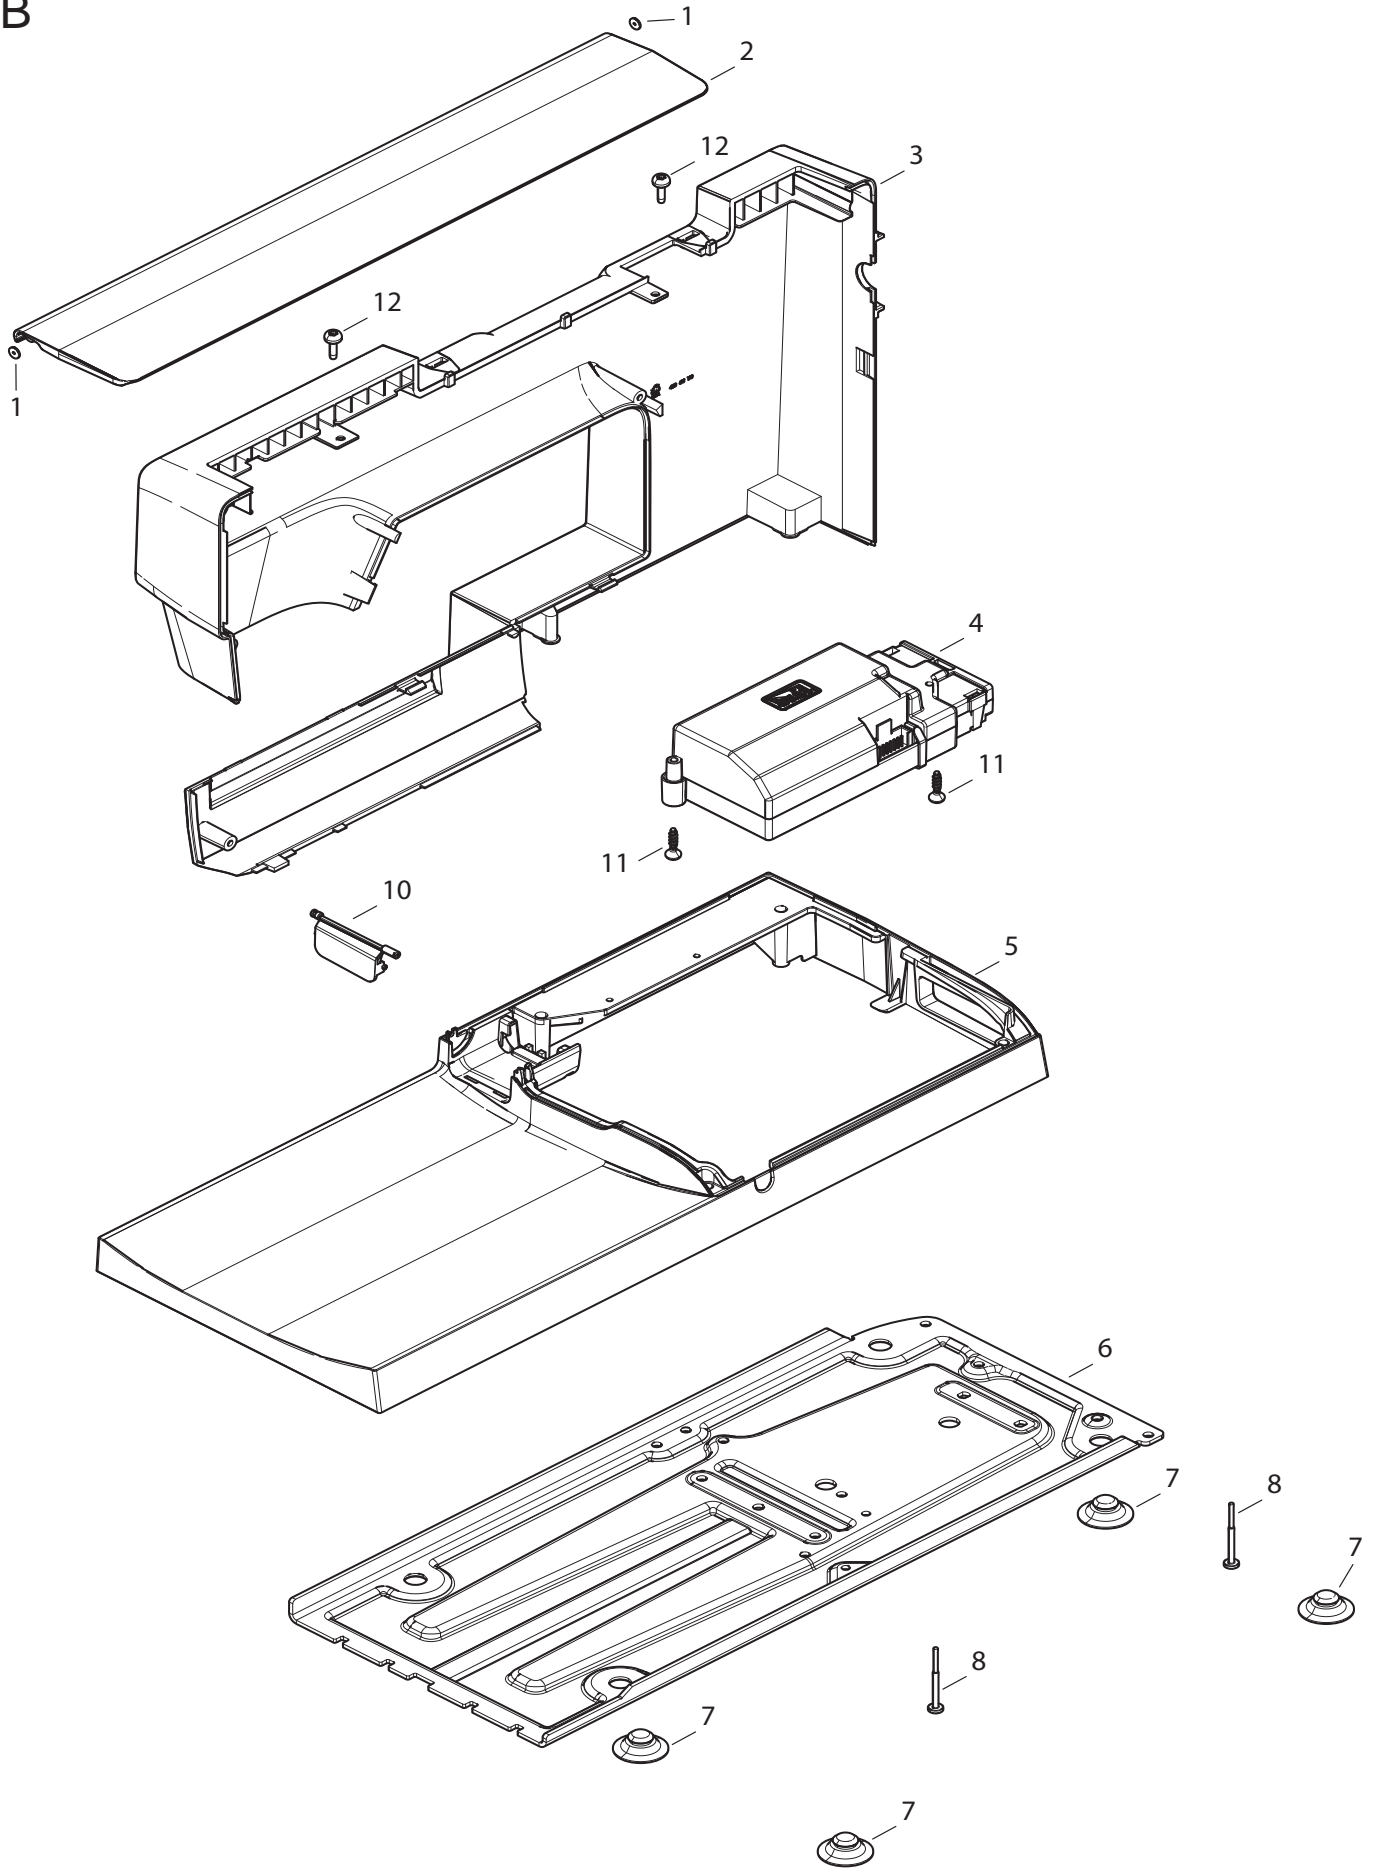

B

1	413139901	BUSHING
2	68003377	LID CPL. PERFORMANCE 5.2
3	413057301	BACK COVER, PFAFF HIGH
4	413390102	POWER SUPPLY CPL.
5	68003597	BOTTOM COVER CPL. KNEE LIFT
6	412954501	BOTTOM PLATE
7	412305001	RUBBER FOOT, BASE PLATE
8	411966812	SCREW PT 40*40 FZB TORX
10	413052502	LID, XY-UNIT
11	411967105	SCREW PT FS 40x20 FZB TORX
12	412056005	SCREW TAPTITE M4*10 TORX