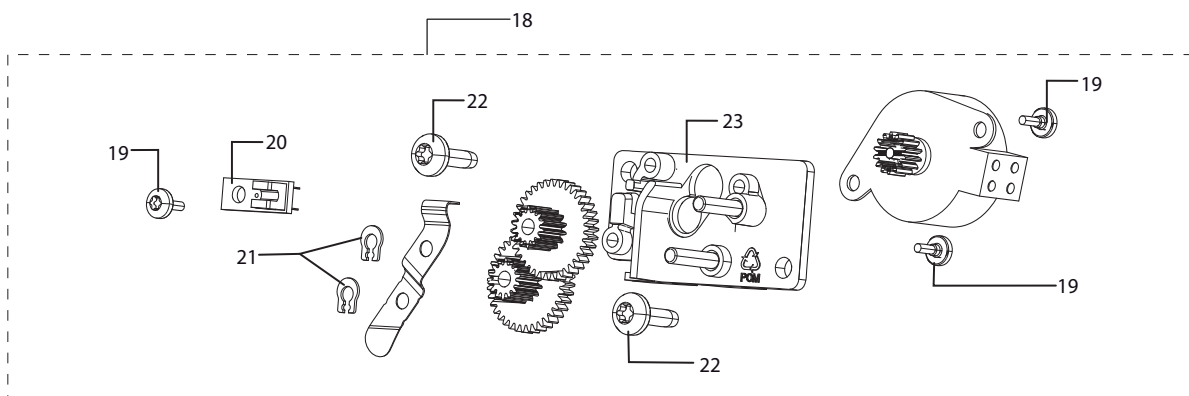

F

1	412963901	BOBBIN COVER
2	412964305	STITCH PLATE PFAFF INCH/MM
3	413025601	BOBBIN CASE HOLDER CPL
4	412423701	THREAD CUTTER
5	412964004	HOOK COVER CPL. CUT. AND SENS.
6	412287903	SCREW M4*5 FZB
7	412964105	HOOK COVER
8	412997701	ESD SPRING, STITCH PLATE
9	413101502	CABLE ASSY. BOBBIN SENSOR
10	413010001	GUIDE PIN
11	412280501	SCREW, COUNTERSUNK
12	413007101	FETCHER
13	413072201	CONNECTING PART, FETCHER
14	413007301	FETCHER UPPER THREAD
15	413116701	THREAD BRAKE
16	413047301	KNIFE HOLDER CPL.
17	413007701	KNIFE HOLDER
18	413007401	STEPPING MOTOR CPL.
19	411966828	SCREW PT 30*6 FZB TORX
20	413072501	CUT SENSOR ASS.
21	735612440	COMPRESSION RINGS Ø3
22	412056006	SCREW TAPTITE M4*12 TORX
23	413353001	MOTOR PLATE CPL.
25	413272501	STITCH PLATE SENSOR ASSY.