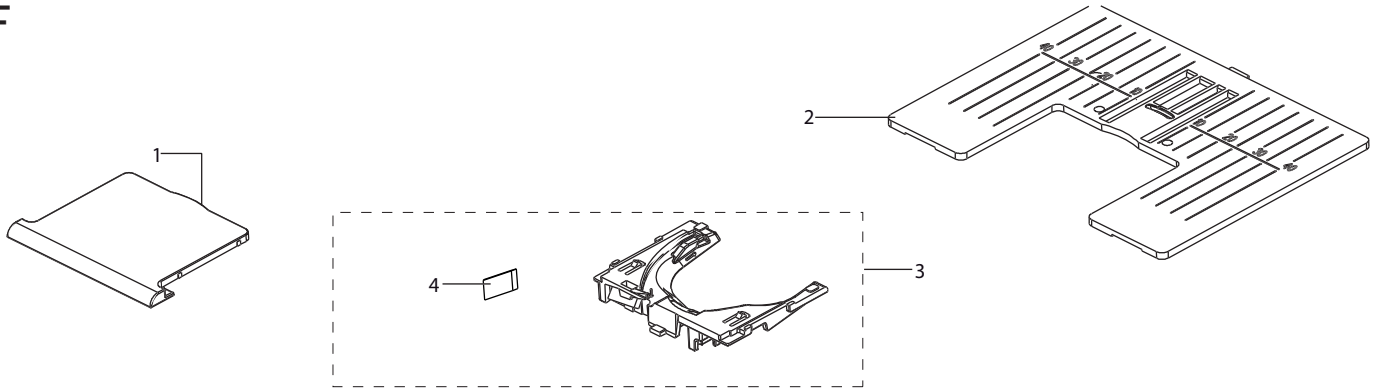

F

1	412963901	BOBBIN COVER
2	412964305	STITCH PLATE PFAFF INCH/MM
3	413025601	BOBBIN CASE HOLDER CPL
4	412423701	THREAD CUTTER
5	412964004	HOOK COVER CPL. CUT. AND SENS.
6	412287903	SCREW M4*5 FZB
7	412964105	HOOK COVER
8	412997701	ESD SPRING, STITCH PLATE
9	413101502	CABLE ASSY. BOBBIN SENSOR
10	413010001	GUIDE PIN
11	412280501	SCREW, COUNTERSUNK
12	413007101	FETCHER
13	413072201	CONNECTING PART, FETCHER
14	413007301	FETCHER UPPER THREAD
15	413116701	THREAD BRAKE
16	413047301	KNIFE HOLDER CPL.
17	413007701	KNIFE HOLDER
18	413007401	STEPPING MOTOR CPL.
19	411966828	SCREW PT 30*6 FZB TORX
20	413072501	CUT SENSOR ASS.
21	735612440	COMPRESSION RINGS Ø3
22	412056006	SCREW TAPTITE M4*12 TORX
23	413353001	MOTOR PLATE CPL.
25	413272501	STITCH PLATE SENSOR ASSY.