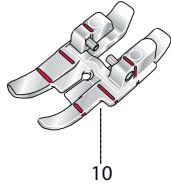

M

STANDARD ACCESSORIES

1	68003430	ACCESSORY BAG CPL.
2	413059801	PRESSER FOOT 1A FANCY STITCHFOOT W IDT
3	413060501	PRESSER FOOT 2A FANCY STITCH FOOT, CPL.
4	820256096	PRESSER FOOT 3 BLINDHEM FOOT W IDT
5	820248096	PRESSER FOOT 4 ZIPPER FOOT
7	820672096	PRESSER FOOT 5M MAN. BUTTUNHOLE FOOT
8	820671096	PRESSER FOOT 6A EMB/SENSORMATIC FREE MOTION FOOT
10	412864906	1/4" QUILTING FOOT WITH IDT™ SYSTEM
11	820778096	PRESSER FOOT 8 MAXI STITCH FOOT
12	68003448	STYLUS, TRANSPARENT
13	412397701	THREAD NET 15X100
14	820251096	EDGE RULER
15	412610701	FELT PAD
17	412381501	SCREWDRIVER
18	401539901	BUTTON HOLE KNIFE
19	413190401	BRUSH
20	413051603	SPOOL HOLDER 45MM
21	413051602	SPOOL HOLDER 35MM
23	413105601	CLEARANCE PLATE
24	820921096	BOBBIN 10 PACK
25	413109701	KNEE LIFTER CPL.
27	620071196	NEEDLE BOX, INSPIRA
28	412964304	STRAIGHT STITCH PLATE, 1/2 INCH
29	820249096	PRESSER FOOT 7 ROLLED HEM FOOT W IDT
26	USER'S GUIDE	
	413357301	SWE
	413357306	DEN
	413357311	FIN
	413357321	NOR
	413357326	ENG
	413357331	FRA
	413357336	DUT
	413357341	ITA
	413357346	SPA
	413357351	GER
	413357356	RUS
	413357390	CZE
	413173196	COMMUNICATION CD