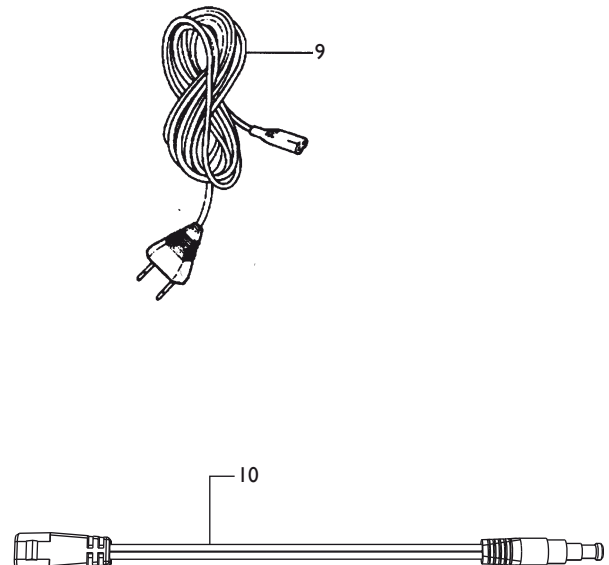

# J

1	412940203	THREAD TENSION ASS.
2	411966803	SCREW PT 30*12 FZB TORX
4	411966807	SCREW PT 40*10 FZB TORX
11	412993903	STEPPING MOTOR
14	413106402	THREAD DISK KIT
22	413218502	SEALING, TAKE UP LEVER
24	413232202	SHIELD, TAKE UP LEVER, ASSY.

# K

1	413065901	COMPRESSION SPRING, HEIGHT CAM
2	411966820	SCREW 30*10 FZB KOMBITORX
3	413042901	CLAMP, IDT
4	735310920	SNAP RING E-5
5	413042601	BEARING, IDT
6	413065701	HEIGHT SHAFT, IDT, CPL.
7	413043202	ARM, IDT, CPL.
8	735612440	COMPRESSION RINGS 3mm
9	413043101	COMPRESSION SPRING
10	413140802	TOGGLE LINK, IDT, CPL.
11	413043601	LOWER SLEWING BRACKET, IDT
12	412056005	SCREW TAPTITE M4*10 TORX
13	413042401	SHAFT UPPER, IDT
14	413042501	REAR CRANK, IDT
15	413043001	LINK IDT, LONG
16	411968706	SET SCREW FLAT, M4x4 TORX
17	413046201	HEIGHT CRANK, IDT, CPL.
18	413042201	FEEDER BEARING, IDT
19	413041901	CONNECTOR FEEDER, IDT
20	413169401	COLLAR SCREW TT TORX 4*14
21	413140701	CLAMP SHAFT, IDT
22	413060001	SIDE FEED, FEED DOG FROP CPL
23	412997902	STEPPING MOTOR, SIDE FEED
24	413060101	CAM WHEEL, CPL.
25	413033701	PULL ROD, SIDE FEED, CPL.
26	413033401	TRANSM. LINKAGE, FEED DOG DROP
27	413034101	PULL WIRE, FEED DOG DROP
28	413034501	LINKAGE UNIT, FEED DROP
29	411967212	SCREW TAPTITE FS M4x12 TORX

POWERCORD

1	413083903	ACCESS.BOX CPL W. SPOOL HOLD.
2	412737401	BOBBIN HOLDER
3	412529702	FRICITION TAPE
4	413071903	COVER CPL.
5	412991401	FOOT CONTROL CPL. GREY N.WIND
6	412159801	SPRING
7	412318901	CONTROL UNIT INCL. CARD CV
8	412184501	FOOT
9	412157801	NET CABLE 220V
	412157902	NET CABLE 120V JP
	412157903	NET CABLE 120V
	412158002	NET CABLE GB
	412158101	NET CABLE AU
10	413021501	CABLE, FOOT CONTROL