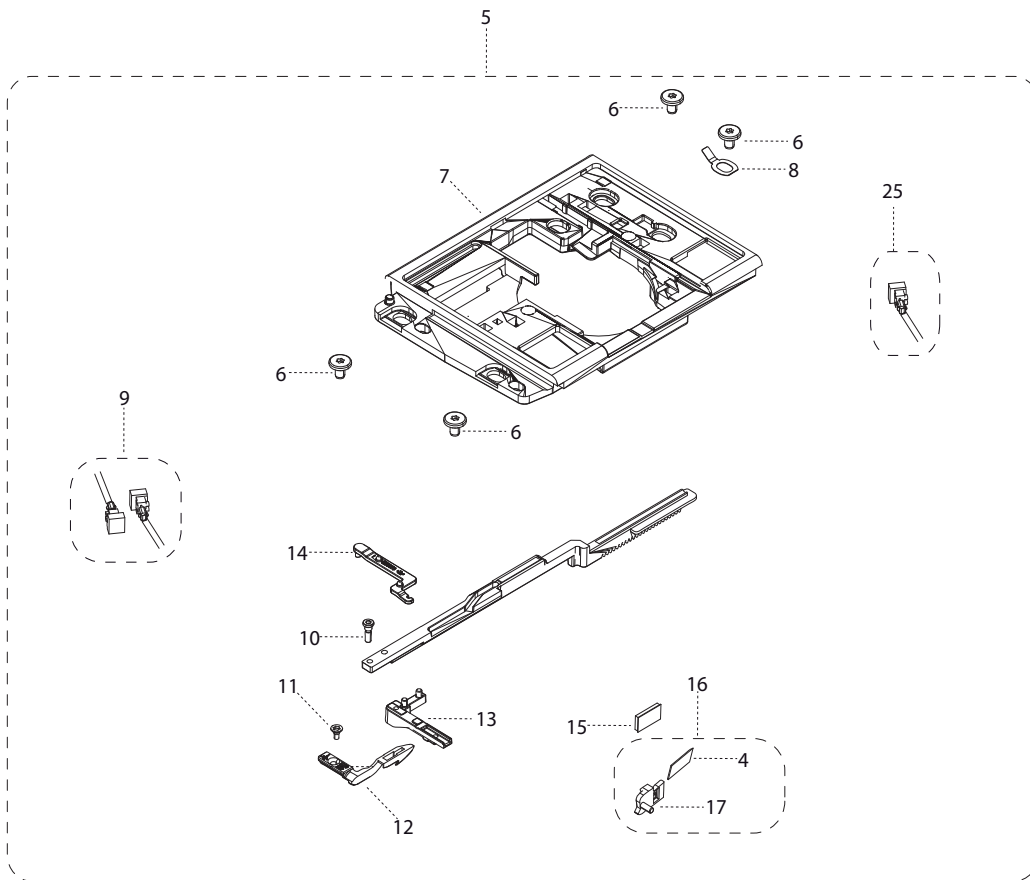

F

1	412963901	BOBBIN COVER
2	412964305	STITCH PLATE PFAFF INCH/MM
3	413025601	BOBBIN CASE HOLDER CPL
4	412423701	THREAD CUTTER
5	412964004	HOOK COVER CPL. CUT. AND SENS.
6	412287903	SCREW M4*5 FZB
7	412964105	HOOK COVER
8	412997701	ESD SPRING, STITCH PLATE
9	413101502	CABLE ASSY. BOBBIN SENSOR
10	413010001	GUIDE PIN
11	412280501	SCREW, COUNTERSUNK
12	413007101	FETCHER
13	413072201	CONNECTING PART, FETCHER
14	413007301	FETCHER UPPER THREAD
15	413116701	THREAD BRAKE
16	413047301	KNIFE HOLDER CPL.
17	413007701	KNIFE HOLDER
18	413007401	STEPPING MOTOR CPL.
19	411966828	SCREW PT 30*6 FZB TORX
20	413072501	CUT SENSOR ASS.
21	735612440	COMPRESSION RINGS Ø3
22	412056006	SCREW TAPTITE M4*12 TORX
23	413353001	MOTOR PLATE CPL.
25	413272501	STITCH PLATE SENSOR ASSY.