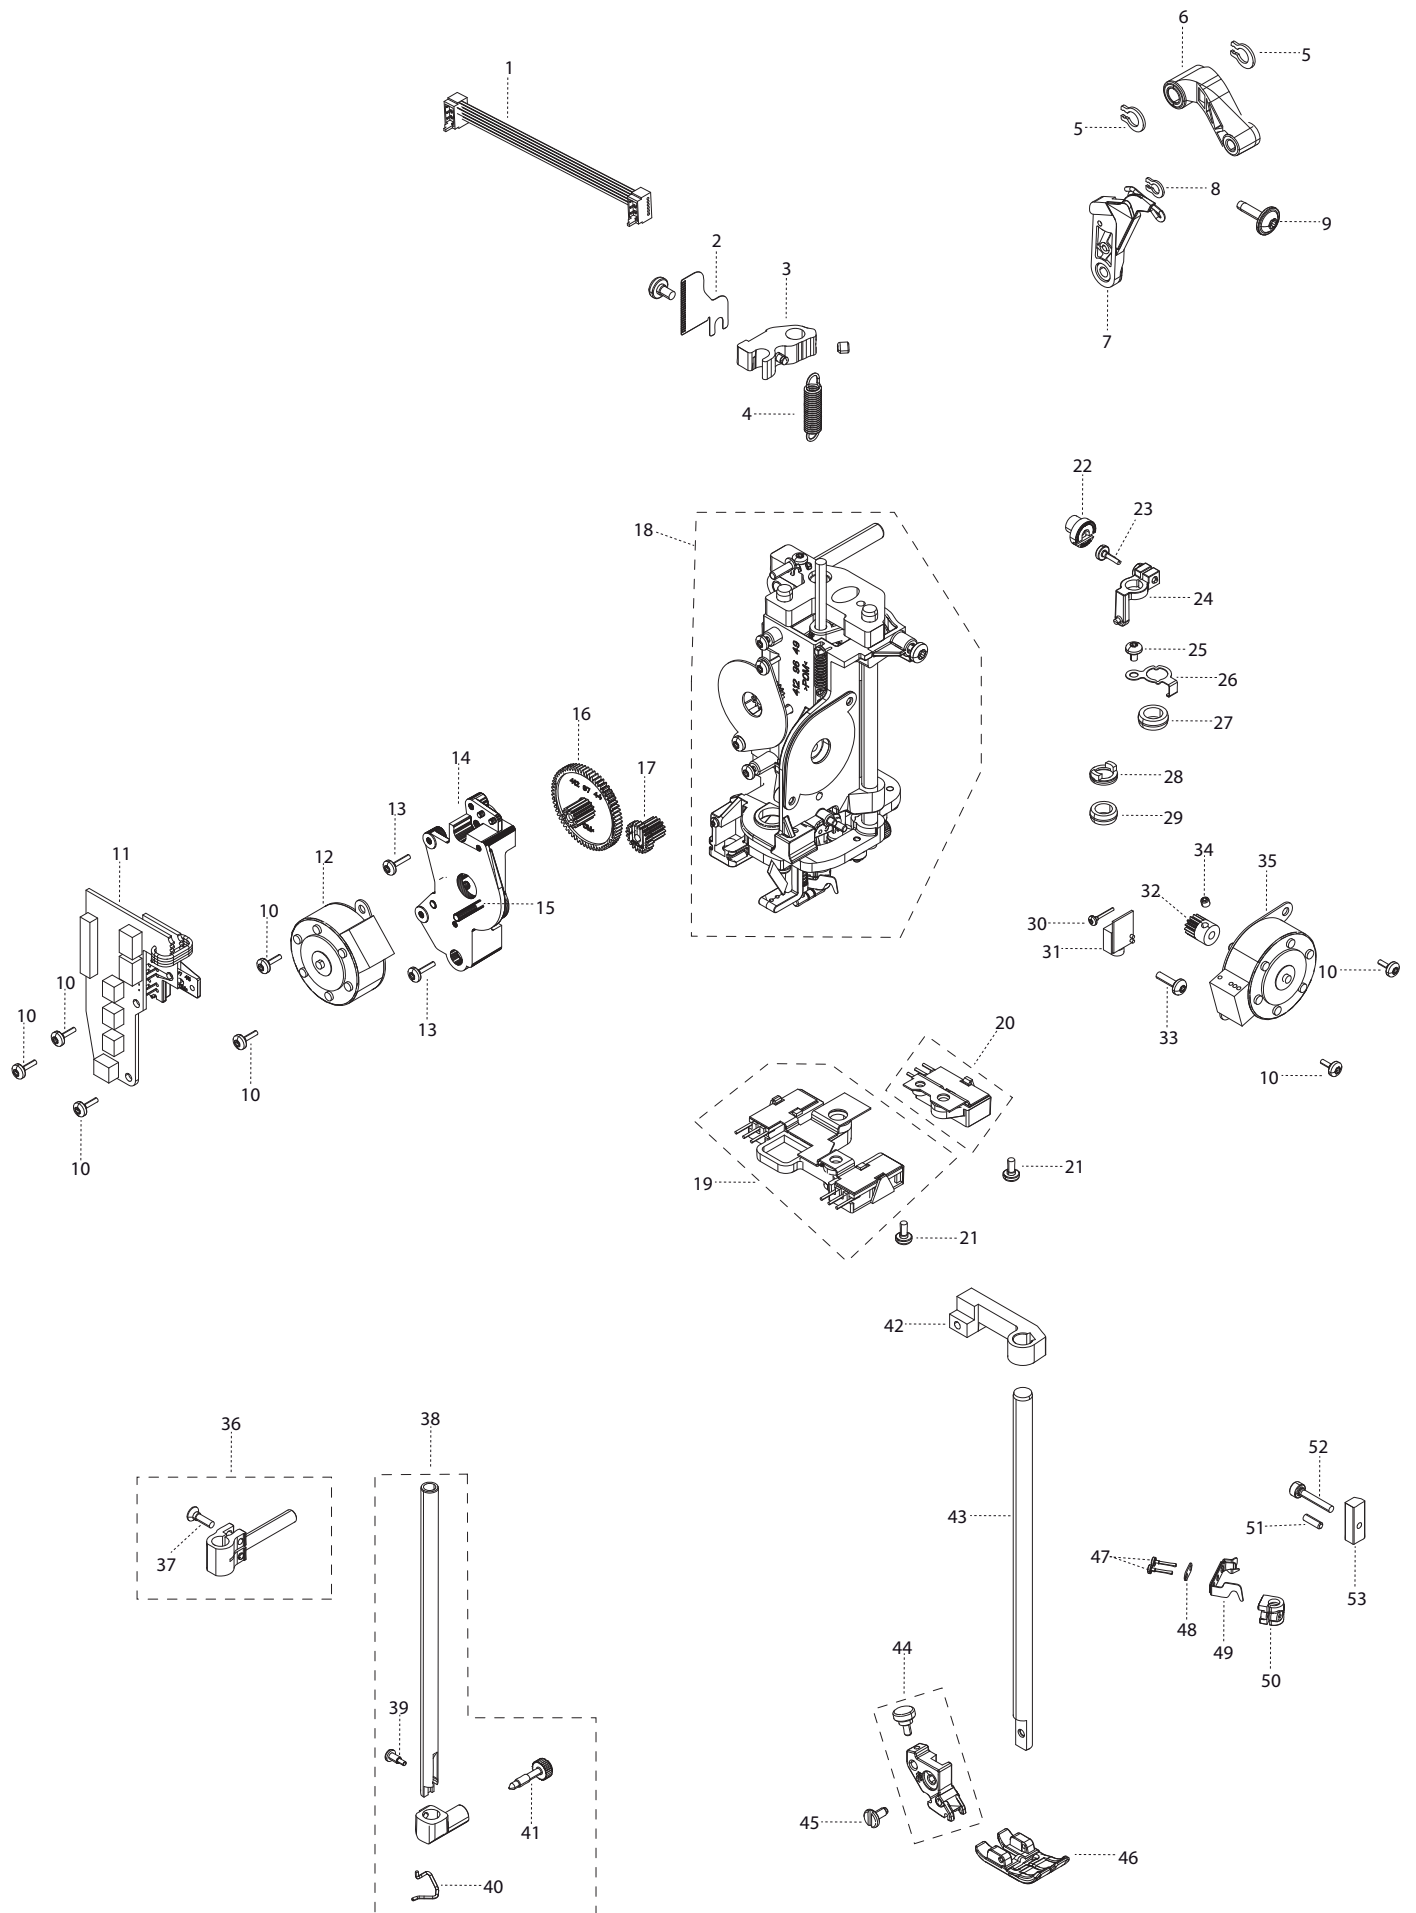

C

1	413064706	TOP COVER CPL.
2	413051601	SPOOL HOLDER 22 MM
3	413051603	SPOOL HOLDER 45 MM
4	9303017435000	GUIDE PIN
5	9303906805000	THREAD GUIDE, BOBBIN WINDER
6	9303205025000	THREAD GUIDE
7	9304006005000	SPRING
8	1261814045000	RING PN 12618-3,5
9	412056005	SCREW TAPTITE M4*10 TORX
10	411966801	SCREW PT 30x7,5 FZB TORX
11	413064501	REEL PIN
12	412735201	PLATE SPRING
13	412423701	THREAD CUTTER
14	411966803	SCREW PT 30x12 FZB TORX
15	413108901	STOP
16	412569701	DAMPER
17	412960401	THREAD REEL PIN
18	413060201	THREAD GUIDE
19	413190001	THREAD GUIDE CPL.
20	413064602	THREAD GUIDE
21	413004004	THREAD SENSOR CPL.
22	412519202	CHECK SPRING
23	413004301	ADJUSTING SLEEVE
24	412519301	THREAD GUIDE
25	413004501	THREAD CONTROL, THREAD SENSOR
26	411966820	SCREW 30*10 FZB KOMBITORX
27	413022501	COVER THREAD KNIFE CPL. WIN.

# F

1	412963901	BOBBIN COVER
2	412964305	STITCH PLATE PFAFF INCH/MM
3	413025601	BOBBIN CASE HOLDER CPL
4	412423701	THREAD CUTTER
5	412964004	HOOK COVER CPL. CUT. AND SENS.
6	412287903	SCREW M4*5 FZB
7	412964105	HOOK COVER
8	412997701	ESD SPRING, STITCH PLATE
9	413101502	CABLE ASSY. BOBBIN SENSOR
10	413010001	GUIDE PIN
11	412280501	SCREW, COUNTERSUNK
12	413007101	FETCHER
13	413072201	CONNECTING PART, FETCHER
14	413007301	FETCHER UPPER THREAD
15	413116701	THREAD BRAKE
16	413047301	KNIFE HOLDER CPL.
17	413007701	KNIFE HOLDER
18	413007401	STEPPING MOTOR CPL.
19	411966828	SCREW PT 30*6 FZB TORX
20	413072501	CUT SENSOR ASS.
21	735612440	COMPRESSION RINGS Ø3
22	412056006	SCREW TAPTITE M4*12 TORX
23	413353001	MOTOR PLATE CPL.
25	413272501	STITCH PLATE SENSOR ASSY.

H

1	412966705	UPPER SHAFT CPL.
2	411968706	SET SCREW FLAT, M4*4 TORX
3	411968807	SET SCREW POINTED, M4*6 TORX
4	68003434	HAND WHEEL
5	412687601	GROUND TAPE
6	412558401	ABSORBER
7	412328401	CLAMP
8	412056006	SCREW TAPTTITE M4*12 TORX
9	413020301	COG BELT UPPER-LOWER SHAFT
10	412967905	LOWER SHAFT CPL.
11	412964403	ECCENTRIC FEED CPL.
12	412318101	CLAMP LOWER SHAFT
13	412968101	SHIELD, REVOLUTION INDICATOR