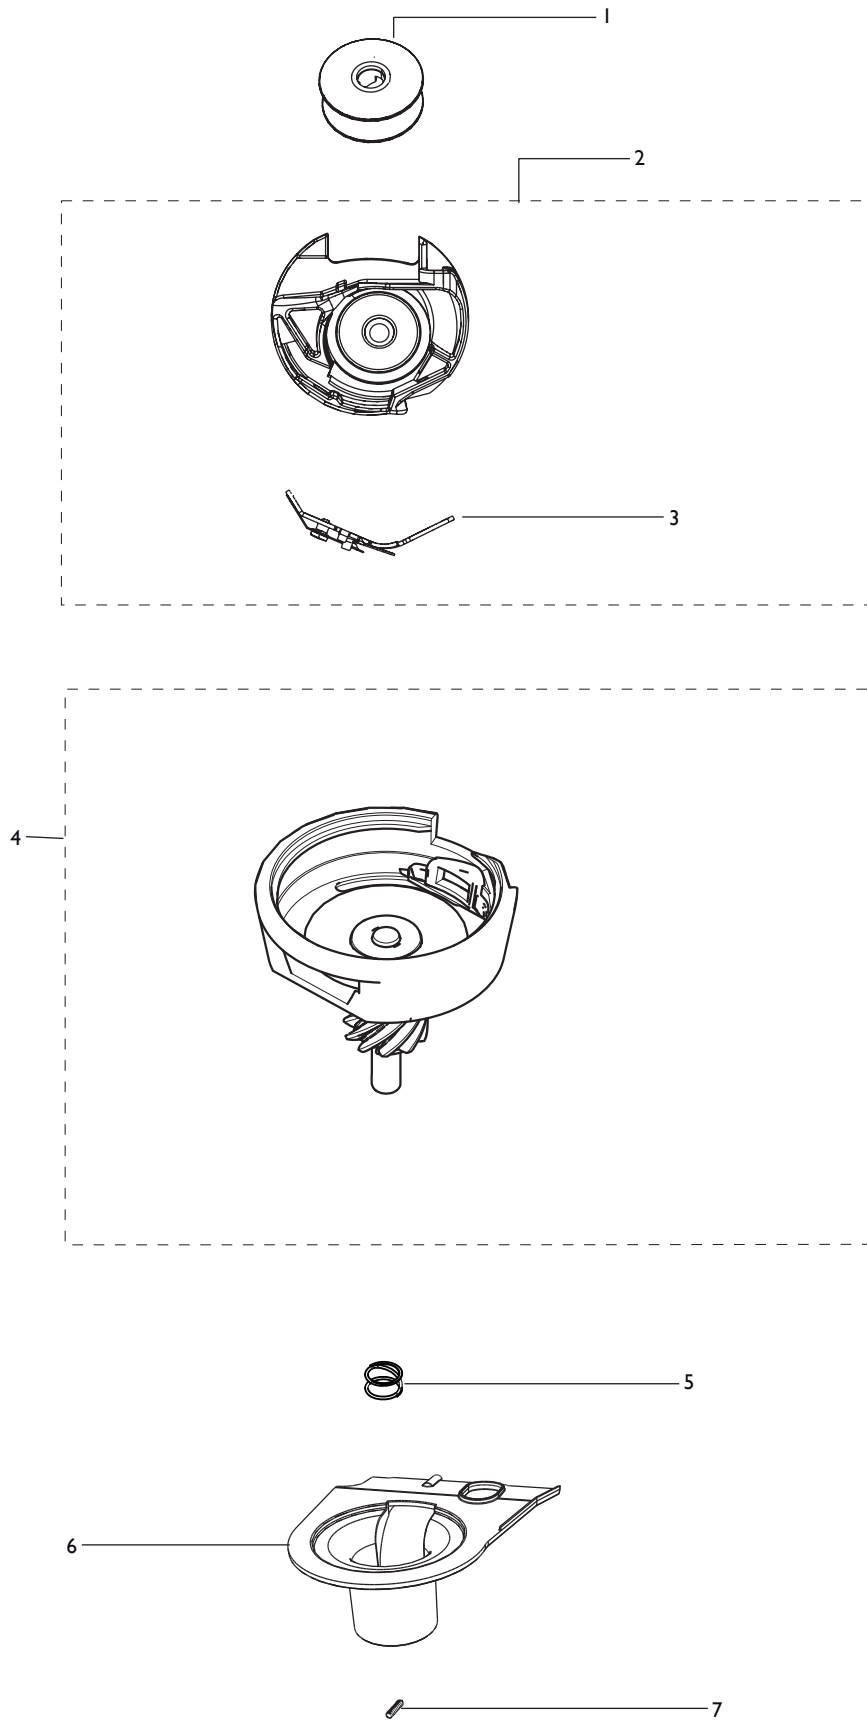

G

1	820921096	BOBBINS CPL. PF, GREY 10P
2	413058903	BOBBIN CASE CPL.
3	412471601	THREAD TENSION CPL.
4	412876902	HOOK CPL WITH SHAFT
5	412930101	SPRING, HOOK
6	412964502	DUST COVER
7	728528705	SCREW M4*8