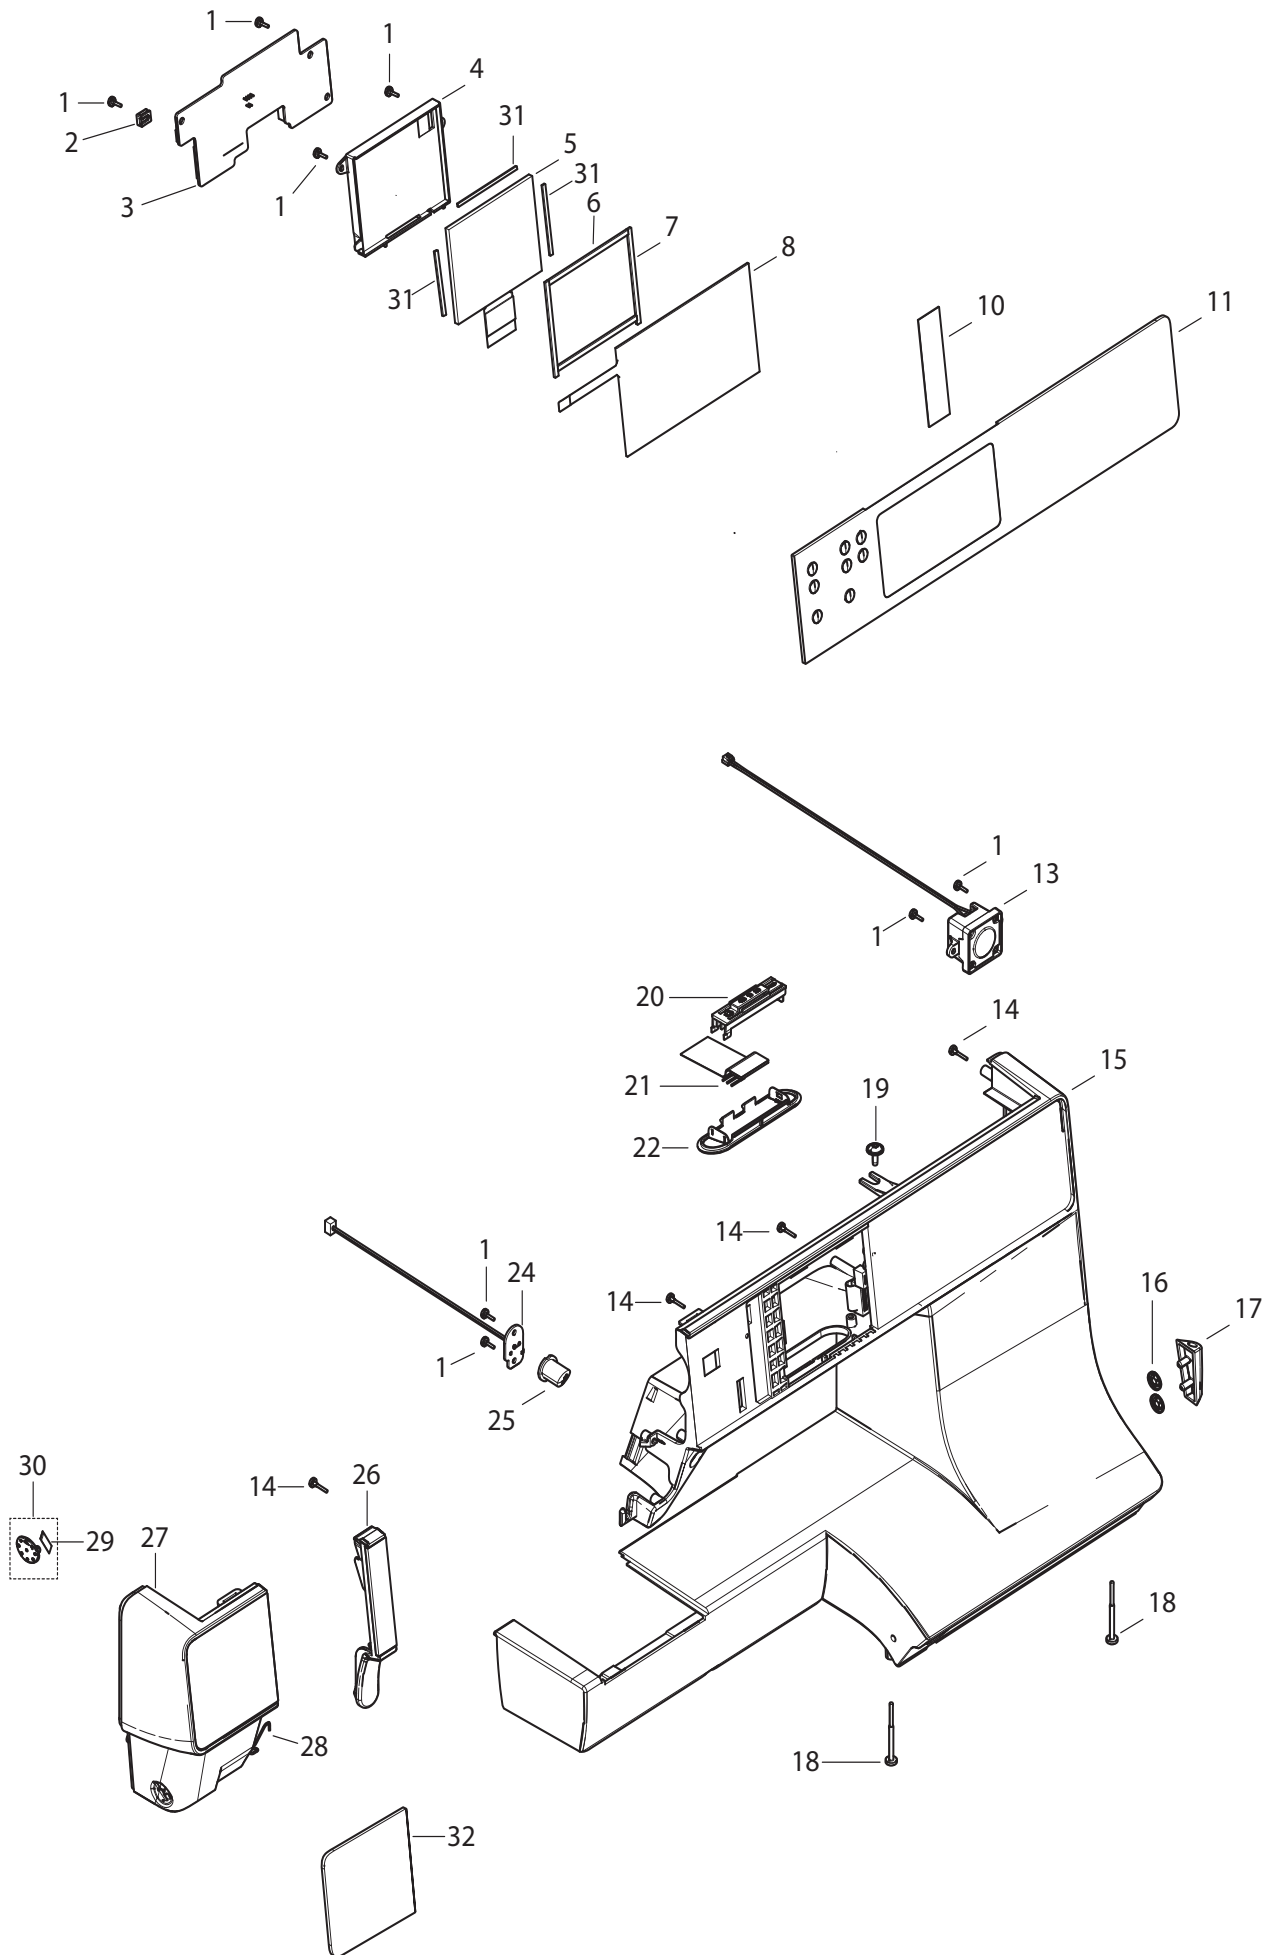

- All casted parts within our products are marked with name of material if allowed by size.
- All molded plastic parts within our products are marked with name of material if allowed by size.

A

1	411966801	SCREW PT 30*7,5 FZB TORX
2	413355401	DISTANCE
3	413340648	PCB APPLICATION BOARD PERFORMANCE 5.0
4	413352601	DISPLAY HOLDER
5	413309601	DISPLAY
6	413380102	SEALING STRIP
7	413380101	SEALING STRIP
8	68003413	TOUCH SCREEN
10	413358301	DISTANCE TAPE
11	68003433	KEYBOARD PERFORMANCE 5.2
13	413050002	LOUDSPEAKER BOX CPL.
14	411966803	SCREW PT 30X12 FZB TORX
15	413117103	FRONT COVER
16	735583001	STARLOCK WASHER
17	413369901	STYLUS HOLDER
18	411966812	SCREW PT 40X40 FZB TORX
19	412281904	SCREW FLANGE M4X10 TAPTITE TORX
20	413133001	LED HOLDER C
21	413354601	LED LIGHT ASSEMBLY
22	413365301	LED GLASS
24	413067402	BOARD REVERSE BUTTON
25	413057601	REVERSE BUTTON
26	68003462	GUIDE CPL. PERFORMANCE 5.2
27	413117302	COVER SEWING HEAD
28	413068801	THREAD GUIDE
29	412423701	THREAD CUTTER
30	413066201	THREAD KNIFE CPL.
31	412799130	FRICITION TAPE
32	68003480	DECAL, COVER SEWING HEAD PERFORMANCE 5.2