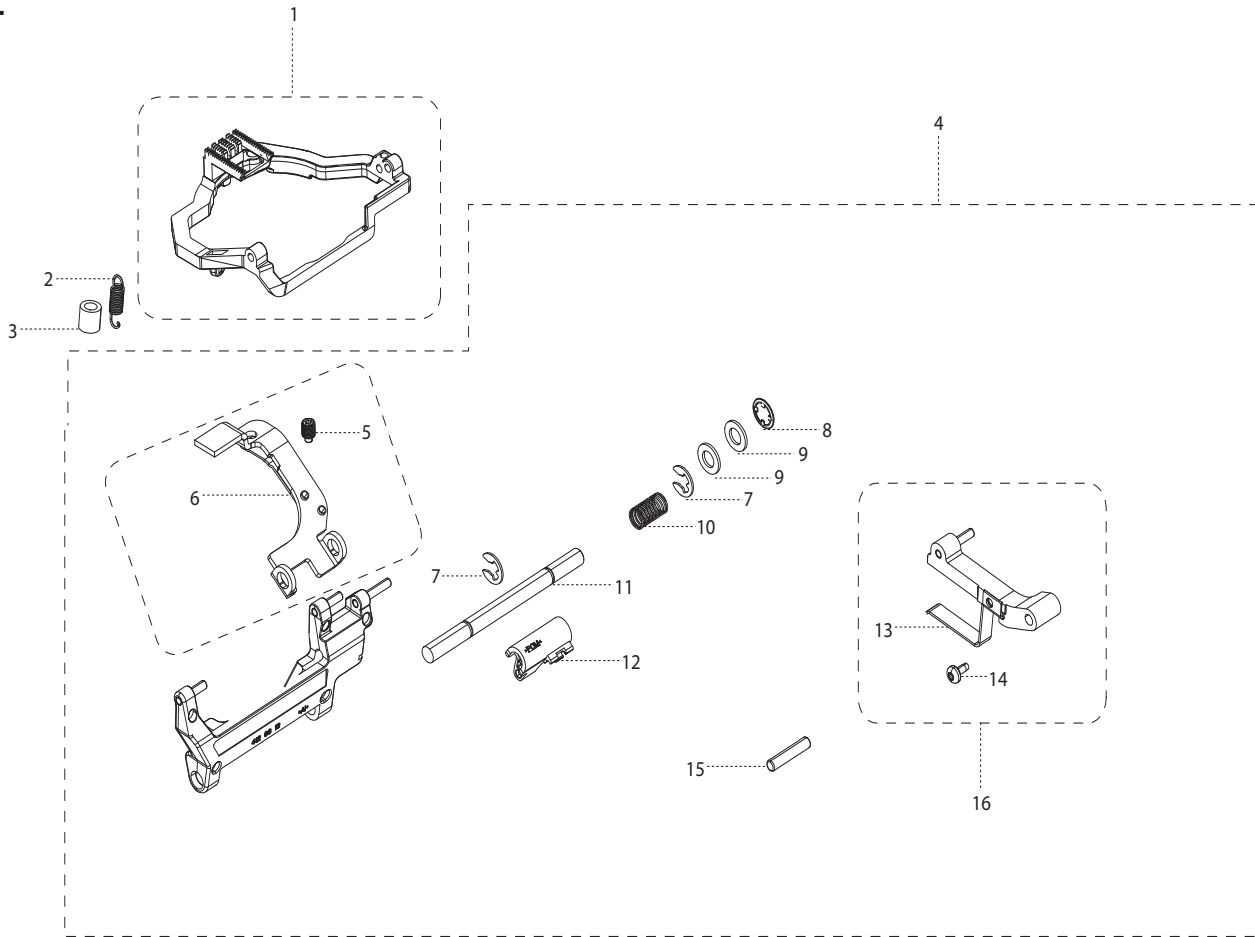

E

1	413201303	FEED DOG, CPL.
2	413270002	TENSION SPRING, FRAME FEED DOG
3	413112601	BUFFER
4	413269015	CARRAGE FEED, CPL.
5	413201201	ADJUSTMENT SCREW, FEEDER
6	413200901	LEVEL FEED LIFT, CPL.
7	735310920	SNAP RING E-5
8	412368001	LOCK WASHER
9	412829103	WASHER FEED UNIT
10	412962501	SPRING FEED DOG LOWERING
11	412962301	SHAFT, FEED
12	413034201	INSERT, LEVER FEED LIFT
13	412961501	SPRING FEED
14	412056004	SCREW TAPTITE M3*6 TORX
15	412316023	INA PIN NRB 4*19,8 0-2µm
16	412961601	LINK, CARRIAGE FEED, CPL.
17	413169401	COLLAR SCREW TT TORX 4*14
18	412961801	BLOCK, GUIDE
19	412961701	SPRING, SLIDING BLOCK
20	412963501	STEPPING MOTOR UNIT, FEED
21	411968703	SET SCREW FLAT, M3x3 TORX
22	412056011	SCREW TAPTITE M3*5 TORX
23	413025401	NUT M5x0,5
24	412963601	SPRING
25	412963701	SCREW BALANCE ADJUSTMENT
26	413034402	COLLAR SCREW M4x10,LEFT HAND