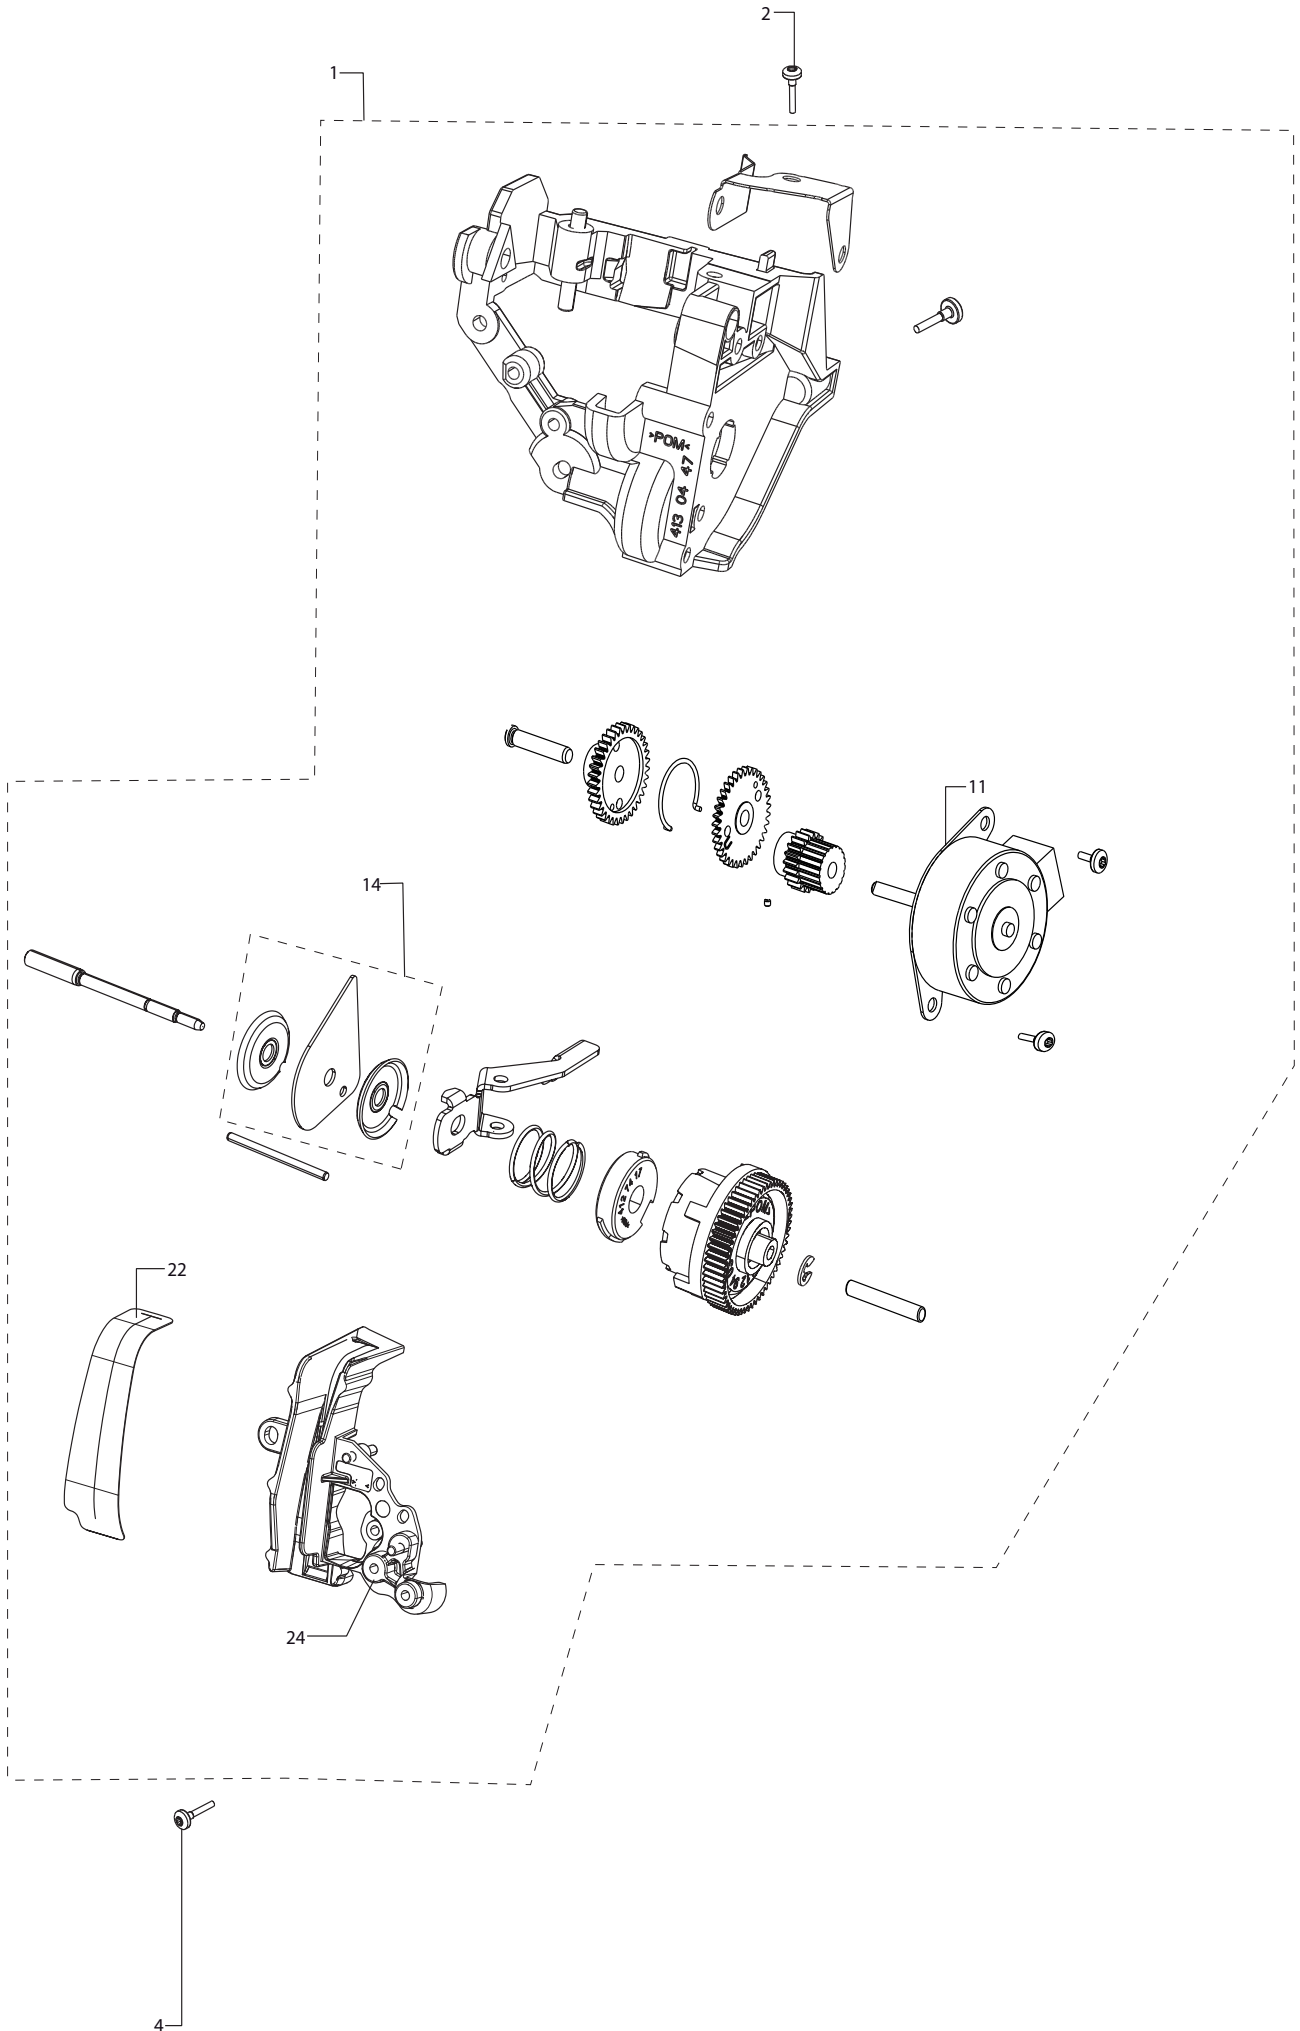

J

1	412940203	THREAD TENSION ASS.
2	411966803	SCREW PT 30*12 FZB TORX
4	411966807	SCREW PT 40*10 FZB TORX
11	412993903	STEPPING MOTOR
14	413106402	THREAD DISK KIT
22	413218502	SEALING, TAKE UP LEVER
24	413232202	SHIELD, TAKE UP LEVER, ASSY.