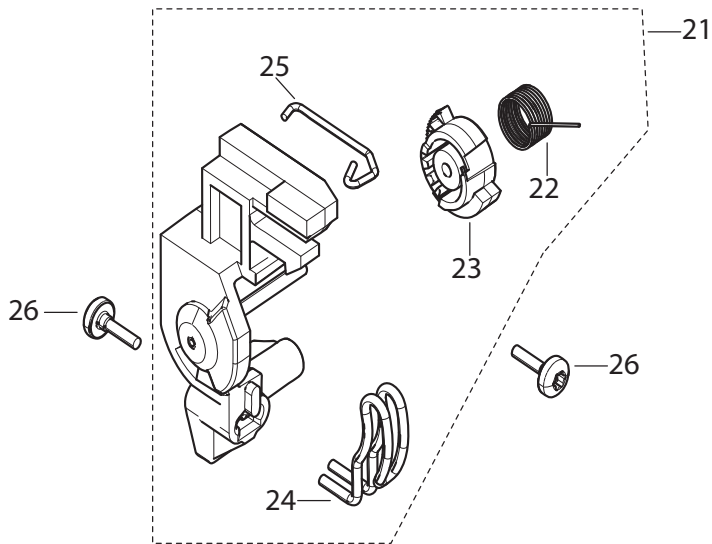

- All casted parts within our products are marked with name of material if allowed by size.
- All molded plastic parts within our products are marked with name of material if allowed by size.

A

1	411966801	SCREW PT 30*7,5 FZB TORX
2	413355401	DISTANCE
3	413340648	PCB APPLICATION BOARD PERFORMANCE 5.0
4	413352601	DISPLAY HOLDER
5	413309601	DISPLAY
6	413380102	SEALING STRIP
7	413380101	SEALING STRIP
8	68003413	TOUCH SCREEN
10	413358301	DISTANCE TAPE
11	68003433	KEYBOARD PERFORMANCE 5.2
13	413050002	LOUDSPEAKER BOX CPL.
14	411966803	SCREW PT 30X12 FZB TORX
15	413117103	FRONT COVER
16	735583001	STARLOCK WASHER
17	413369901	STYLUS HOLDER
18	411966812	SCREW PT 40X40 FZB TORX
19	412281904	SCREW FLANGE M4X10 TAPTITE TORX
20	413133001	LED HOLDER C
21	413354601	LED LIGHT ASSEMBLY
22	413365301	LED GLASS
24	413067402	BOARD REVERSE BUTTON
25	413057601	REVERSE BUTTON
26	68003462	GUIDE CPL. PERFORMANCE 5.2
27	413117302	COVER SEWING HEAD
28	413068801	THREAD GUIDE
29	412423701	THREAD CUTTER
30	413066201	THREAD KNIFE CPL.
31	412799130	FRICITION TAPE
32	68003480	DECAL, COVER SEWING HEAD PERFORMANCE 5.2

C

1	413064706	TOP COVER CPL.
2	413051601	SPOOL HOLDER 22 MM
3	413051603	SPOOL HOLDER 45 MM
4	9303017435000	GUIDE PIN
5	9303906805000	THREAD GUIDE, BOBBIN WINDER
6	9303205025000	THREAD GUIDE
7	9304006005000	SPRING
8	1261814045000	RING PN 12618-3,5
9	412056005	SCREW TAPTITE M4*10 TORX
10	411966801	SCREW PT 30x7,5 FZB TORX
11	413064501	REEL PIN
12	412735201	PLATE SPRING
13	412423701	THREAD CUTTER
14	411966803	SCREW PT 30x12 FZB TORX
15	413108901	STOP
16	412569701	DAMPER
17	412960401	THREAD REEL PIN
18	413060201	THREAD GUIDE
19	413190001	THREAD GUIDE CPL.
20	413064602	THREAD GUIDE
21	413004004	THREAD SENSOR CPL.
22	412519202	CHECK SPRING
23	413004301	ADJUSTING SLEEVE
24	412519301	THREAD GUIDE
25	413004501	THREAD CONTROL, THREAD SENSOR
26	411966820	SCREW 30*10 FZB KOMBITORX
27	413022501	COVER THREAD KNIFE CPL. WIN.