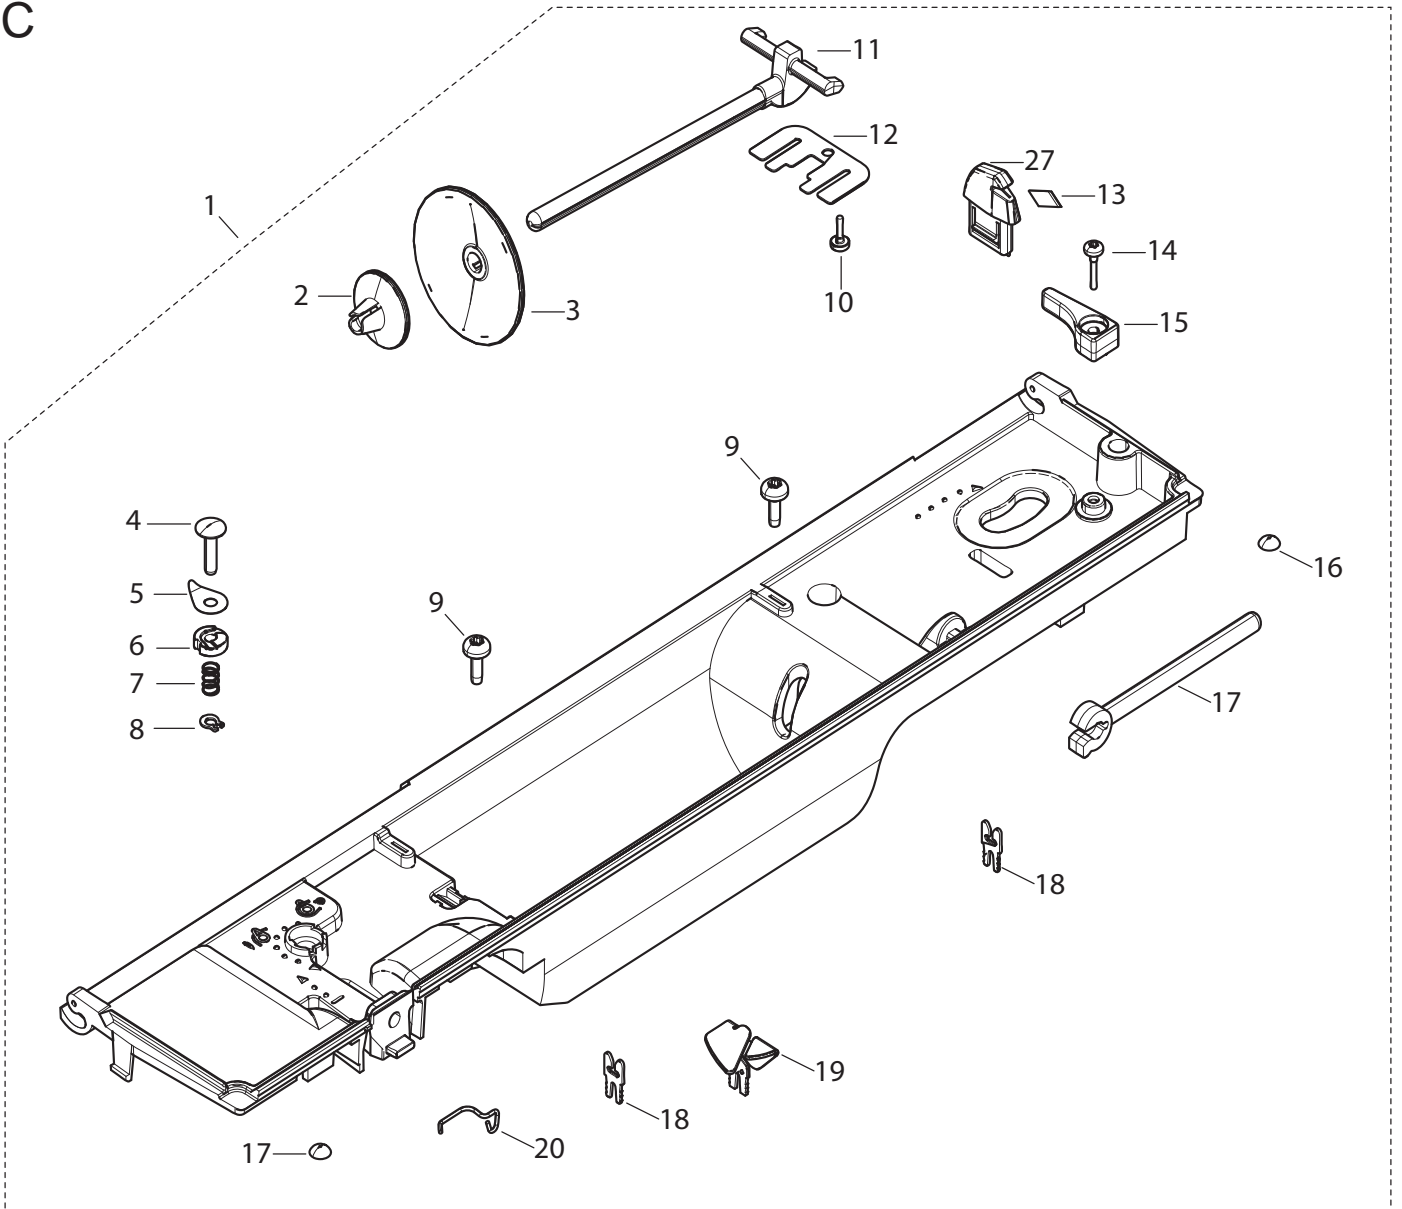

- All casted parts within our products are marked with name of material if allowed by size.
- All molded plastic parts within our products are marked with name of material if allowed by size.

A

1	411966801	SCREW PT 30*7,5 FZB TORX
2	413355401	DISTANCE
3	413340648	PCB APPLICATION BOARD PERFORMANCE 5.0
4	413352601	DISPLAY HOLDER
5	413309601	DISPLAY
6	413380102	SEALING STRIP
7	413380101	SEALING STRIP
8	68003413	TOUCH SCREEN
10	413358301	DISTANCE TAPE
11	68003433	KEYBOARD PERFORMANCE 5.2
13	413050002	LOUDSPEAKER BOX CPL.
14	411966803	SCREW PT 30X12 FZB TORX
15	413117103	FRONT COVER
16	735583001	STARLOCK WASHER
17	413369901	STYLUS HOLDER
18	411966812	SCREW PT 40X40 FZB TORX
19	412281904	SCREW FLANGE M4X10 TAPTITE TORX
20	413133001	LED HOLDER C
21	413354601	LED LIGHT ASSEMBLY
22	413365301	LED GLASS
24	413067402	BOARD REVERSE BUTTON
25	413057601	REVERSE BUTTON
26	68003462	GUIDE CPL. PERFORMANCE 5.2
27	413117302	COVER SEWING HEAD
28	413068801	THREAD GUIDE
29	412423701	THREAD CUTTER
30	413066201	THREAD KNIFE CPL.
31	412799130	FRICITION TAPE
32	68003480	DECAL, COVER SEWING HEAD PERFORMANCE 5.2

C

1	413064706	TOP COVER CPL.
2	413051601	SPOOL HOLDER 22 MM
3	413051603	SPOOL HOLDER 45 MM
4	9303017435000	GUIDE PIN
5	9303906805000	THREAD GUIDE, BOBBIN WINDER
6	9303205025000	THREAD GUIDE
7	9304006005000	SPRING
8	1261814045000	RING PN 12618-3,5
9	412056005	SCREW TAPTITE M4*10 TORX
10	411966801	SCREW PT 30x7,5 FZB TORX
11	413064501	REEL PIN
12	412735201	PLATE SPRING
13	412423701	THREAD CUTTER
14	411966803	SCREW PT 30x12 FZB TORX
15	413108901	STOP
16	412569701	DAMPER
17	412960401	THREAD REEL PIN
18	413060201	THREAD GUIDE
19	413190001	THREAD GUIDE CPL.
20	413064602	THREAD GUIDE
21	413004004	THREAD SENSOR CPL.
22	412519202	CHECK SPRING
23	413004301	ADJUSTING SLEEVE
24	412519301	THREAD GUIDE
25	413004501	THREAD CONTROL, THREAD SENSOR
26	411966820	SCREW 30*10 FZB KOMBITORX
27	413022501	COVER THREAD KNIFE CPL. WIN.