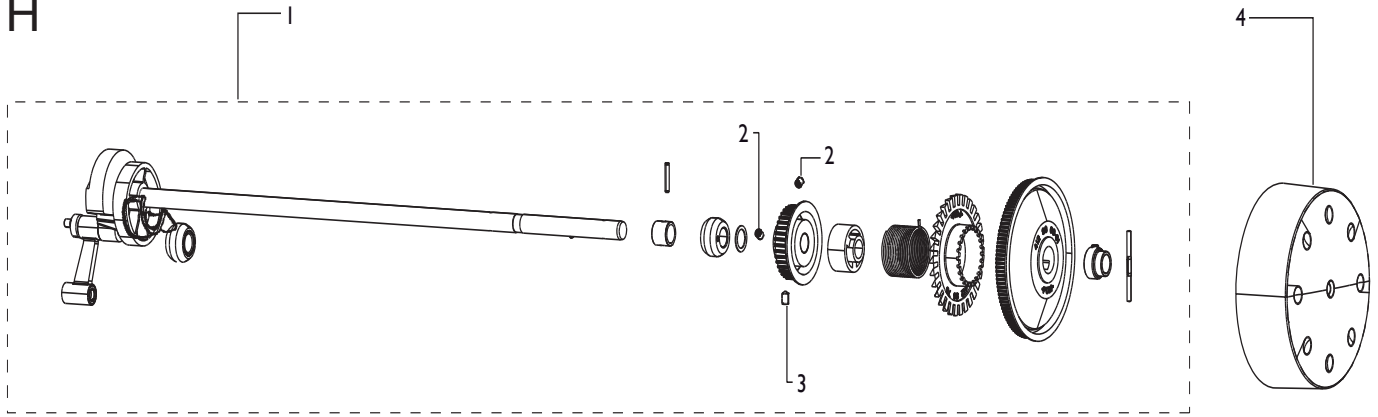

H

1	412966705	UPPER SHAFT CPL.
2	411968706	SET SCREW FLAT, M4*4 TORX
3	411968807	SET SCREW POINTED, M4*6 TORX
4	68003434	HAND WHEEL
5	412687601	GROUND TAPE
6	412558401	ABSORBER
7	412328401	CLAMP
8	412056006	SCREW TAPTTITE M4*12 TORX
9	413020301	COG BELT UPPER-LOWER SHAFT
10	412967905	LOWER SHAFT CPL.
11	412964403	ECCENTRIC FEED CPL.
12	412318101	CLAMP LOWER SHAFT
13	412968101	SHIELD, REVOLUTION INDICATOR