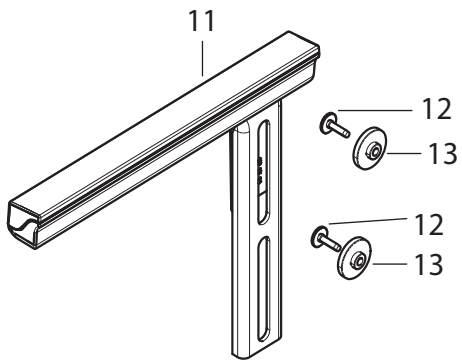

D

1	412211415	SCREW M4*20 TORX
2	412971901	BELT STRETCHER CPL.
3	413020201	COG BELT MOTOR
4	412353302	DRIVING WHEEL MOTOR 350, 400, 500
5	412999901	RUBBER DAMPER, MOTOR
6	413317201	SPACER BLOCK MOTOR
7	9233011191000	ENGINE DOMEL
8	413049101	MICRO SWITCH CPL.
9	412955501	BOBBIN WINDING UNIT
10	412056006	SCREW TAPTITE M4*12 TORX
11	413056101	HANDLE PART CPL.
12	412281902	SCREW FLANGE M4*14 TT TORX
13	413056501	BUSHING, HANDLE
14	412056001	SCREW TAPTITE M5*14 TORX
15	413063901	CABLE SHIELD
16	413024101	CABLE LOCATOR
17	413075601	CABLE LOCATOR
18	412986401	SENSOR BOARD, ASS
19	412985502	HOLDER
20	413108801	CABLE, USB
21	413024603	COVER, USB SINGEL
22	413024402	USB BOARD SINGLE CPL.
23	413249248	CONTROL BOARD BASE PERFORMANCE 5.0
24	413358602	CABLE ASSEMBLY (26P)
25	413358601	CABLE ASSEMBLY (10P)
26	412349704	CABLE TRANSF.-CONTROL BOARD