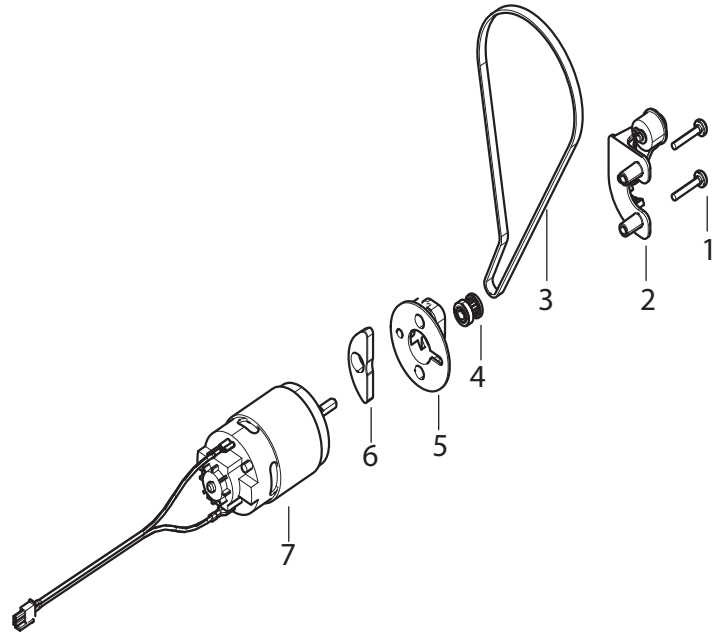

D

1	412211415	SCREW M4*20 TORX
2	412971901	BELT STRETCHER CPL.
3	413020201	COG BELT MOTOR
4	412353302	DRIVING WHEEL MOTOR 350, 400, 500
5	412999901	RUBBER DAMPER, MOTOR
6	413317201	SPACER BLOCK MOTOR
7	9233011191000	ENGINE DOMEL
8	413049101	MICRO SWITCH CPL.
9	412955501	BOBBIN WINDING UNIT
10	412056006	SCREW TAPTITE M4*12 TORX
11	413056101	HANDLE PART CPL.
12	412281902	SCREW FLANGE M4*14 TT TORX
13	413056501	BUSHING, HANDLE
14	412056001	SCREW TAPTITE M5*14 TORX
15	413063901	CABLE SHIELD
16	413024101	CABLE LOCATOR
17	413075601	CABLE LOCATOR
18	412986401	SENSOR BOARD, ASS
19	412985502	HOLDER
20	413108801	CABLE, USB
21	413024603	COVER, USB SINGEL
22	413024402	USB BOARD SINGLE CPL.
23	413249248	CONTROL BOARD BASE PERFORMANCE 5.0
24	413358602	CABLE ASSEMBLY (26P)
25	413358601	CABLE ASSEMBLY (10P)
26	412349704	CABLE TRANSF.-CONTROL BOARD