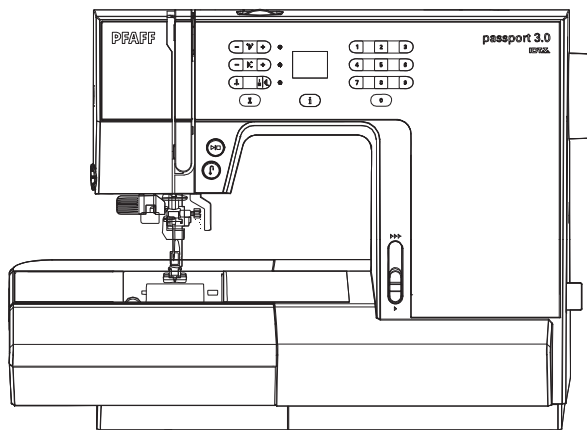

PFAFF®

PASSPORT 3.0

Ersatzteile-Liste
List of spare parts
Liste des pièces détachées
Catalogo pezzi staccati
Lista de piezas de repuesto