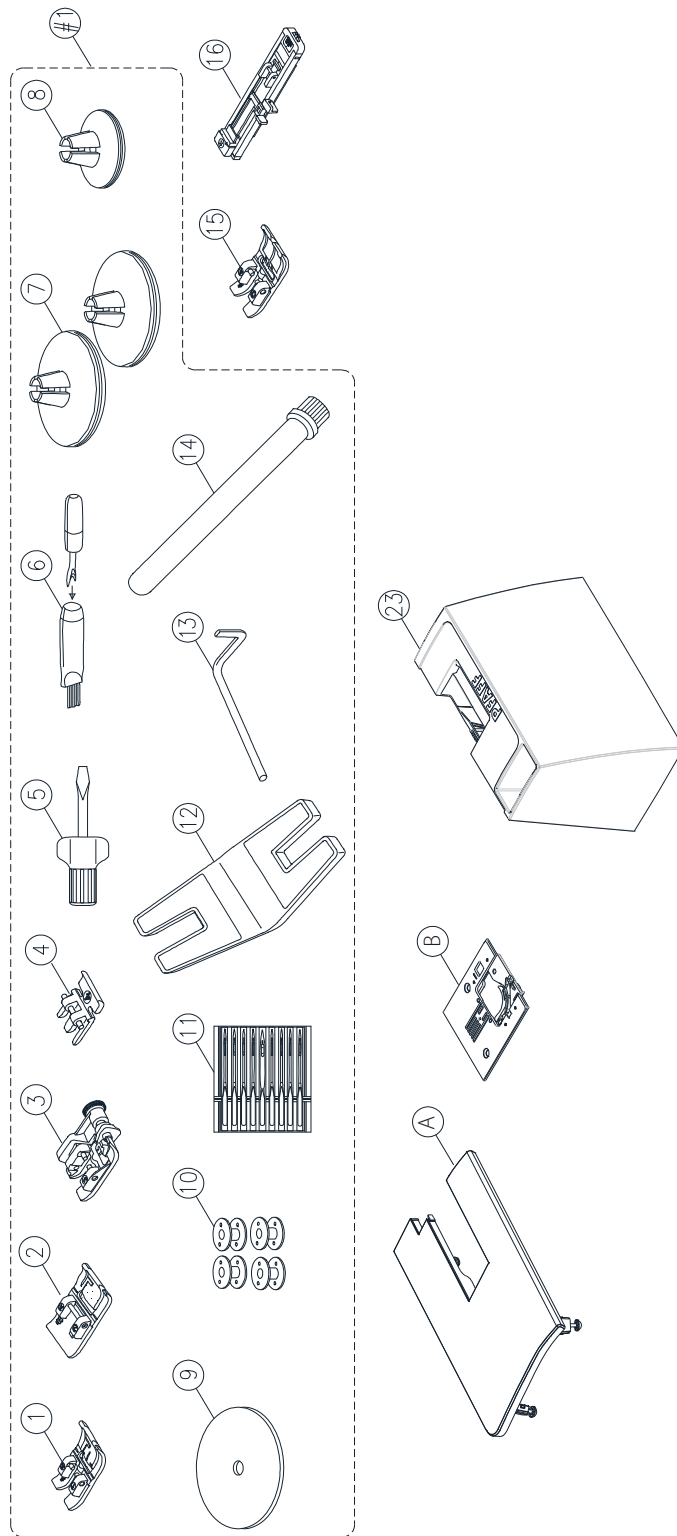

K

Pos.	Part No.	Description
1	820773096	FANCY STITCHES FOOT
2	413060501	FANCY STITCHES FOOT (2A)
3	820256096	BLINDSTITCH FOOT W IDT
4	820248096	ZIPPER PRESSER FOOT W/IDT
5	412381501	SCREWDRIVER
6	416691401	BRUSH/SEAM RIPPER
7	412371101	SPOOL HOLDER (LARGE)
8	416483401	SPOOL HOLDER (SMALL)
9	412610701	FELT PAD
10	416475801	BOBBIN
11	620098796	INSPIRA UNIVERSAL ASST 5 PACK
12	416483601	CLEARANCE PLATE
13	416483701	EDGE/QUILTING GUIDE
14	416483801	SPOOL PIN
15	820773096	STANDARD PRESSER FOOT
16	416483201	BUTTONHOLE FOOT
23	416743501	HARD CASE COMPLETE
#1	416743901	ACCESSORY COMPLETE

Optional Accessories

A	821035096	SEWING TABLE COMPLETE
B	821036096	NEEDLE PLATE COMPLETE