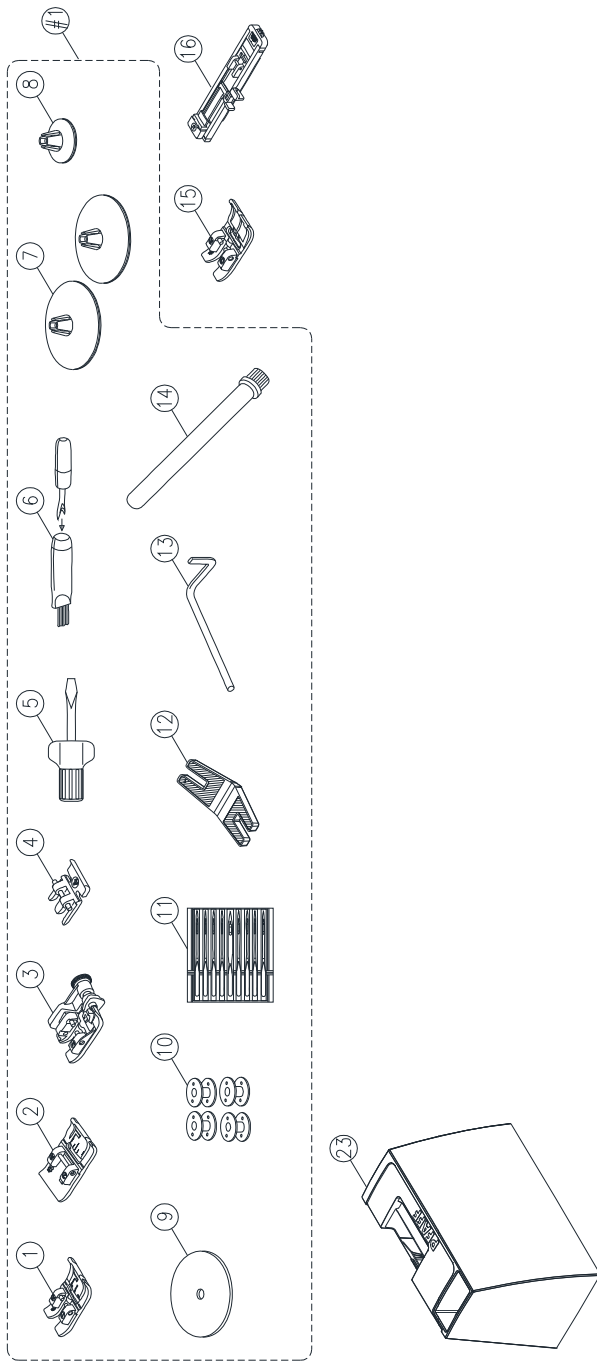

K

STANDARD ACCESSORIES

PFAFF Passport 2.0 and 3.0

K

Pos.	Part No.	Description
1	820773096	FANCY STITCHES FOOT
2	413060501	FANCY STITCHES FOOT (2A)
3	820256096	BLINDHEM FOOT
4	820248096	ZIPPER FOOT
5	412381501	SCREWDRIVER
6	416691401	BRUSH/SEAM RIPPER
7	412371102	SPOOL HOLDER (LARGE)
8	416483401	SPOOL HOLDER (SMALL)
9	416483501	FELT PAD
10	821038096	BOBBIN
11	620098796	PACK OF NEEDLE
12	416483601	CLEARANCE PLATE
13	416483701	EDGE/QUILTING GUIDE
14	416483801	SPOOL PIN
15	820773096	ALL PURPOSE FOOT
16	416483201	BUTTONHOLE FOOT
23	416743501	HARD CASE CPL.
#1	416743901	ACCESSORY CPL.

Optional Accessories

A	821035096	SEWING TABLE COMPLETE
B	821036096	NEEDLE PLATE COMPLETE