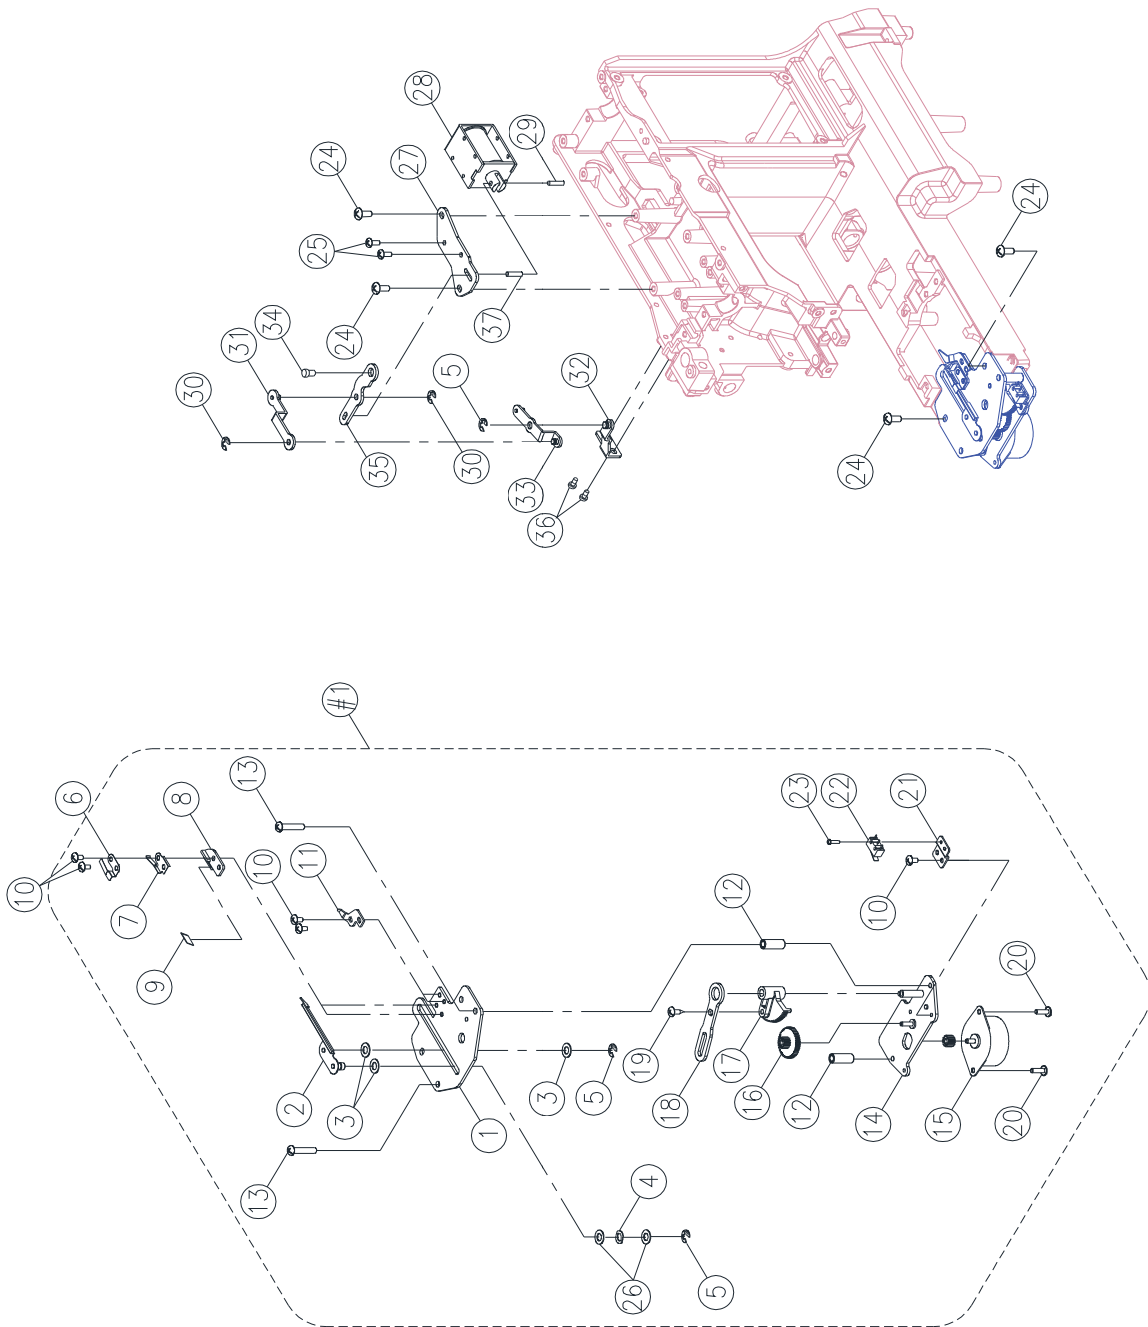

D

Thread cutter only FOR Passport 3.0

PFAFF Passport 2.0 and 3.0

D

Pos.	Part No.	Description
1	68015364	MOVABLE CUTTER PLATE
2	68015365	MOVABLE CUTTER PLATE
3	416124501	WASHER (5.2x10x0.5)
4	416567501	WASHER (WW-5.2)
5	416116101	E-RING (ETW-4)
6	416567601	MOVABLE KNIFE PLATE
7	68015366	SPLINT
8	68015367	FIXED BRACKET
9	412423701	THREAD CUTTER
10	416569401	SET SCREW (M3x4 A)
11	416687601	ROTARY HOOK PLATE
12	416567801	SLEEVE
13	416567901	SET SCREW (M4x25 B)
14	68015368	PULSE MOTOR PLATE
15	68015369	PULSE MOTOR CPL.
16	416568201	LOWER THRAD GEAR
17	416568301	MOVABLE CUTTER GEAR
18	416568401	MOVABLE CUTTER CRANK
19	270 004230216	SET SCREW (M3x8.5)
20	68015301	SET SCREW (M3x3.5 A)
21	416568501	TRIMMER MICRO SWITCH SUPPORTER
22	416569701	MICRO SWITCH CPL.
23	416119101	SET SCREW (M2x0.4xL7.5)
24	416121501	SET SCREW (M4x8 A)
25	416120601	SET SCREW (M3x5)
26	416186201	WASHER (5.2x10x0.2)
27	68016906	MAGNETIC VALVE PLATE
28	068016908	SOLENOID VALVE
29	270 003043030	PIN (3x30)
30	416116001	E-RING (ETW-3)
31	068017395	TENSION LEVEL TRANSMISSION PLATE CPL.
32	068017396	DRIVE CRANK PLATE CPL.
33	68017398	DIAL TENSION DRIVE CRANK CPL.
34	416716301	SET SCREW (M4x6)
35	068017399	MAGNETIC VALVE TENSION LEVER LIFTER
36	416121201	SET SCREW (M4x6 B)
37	68017400	SLEEVE
#1	68015370	AUTO CUTTER CPL.