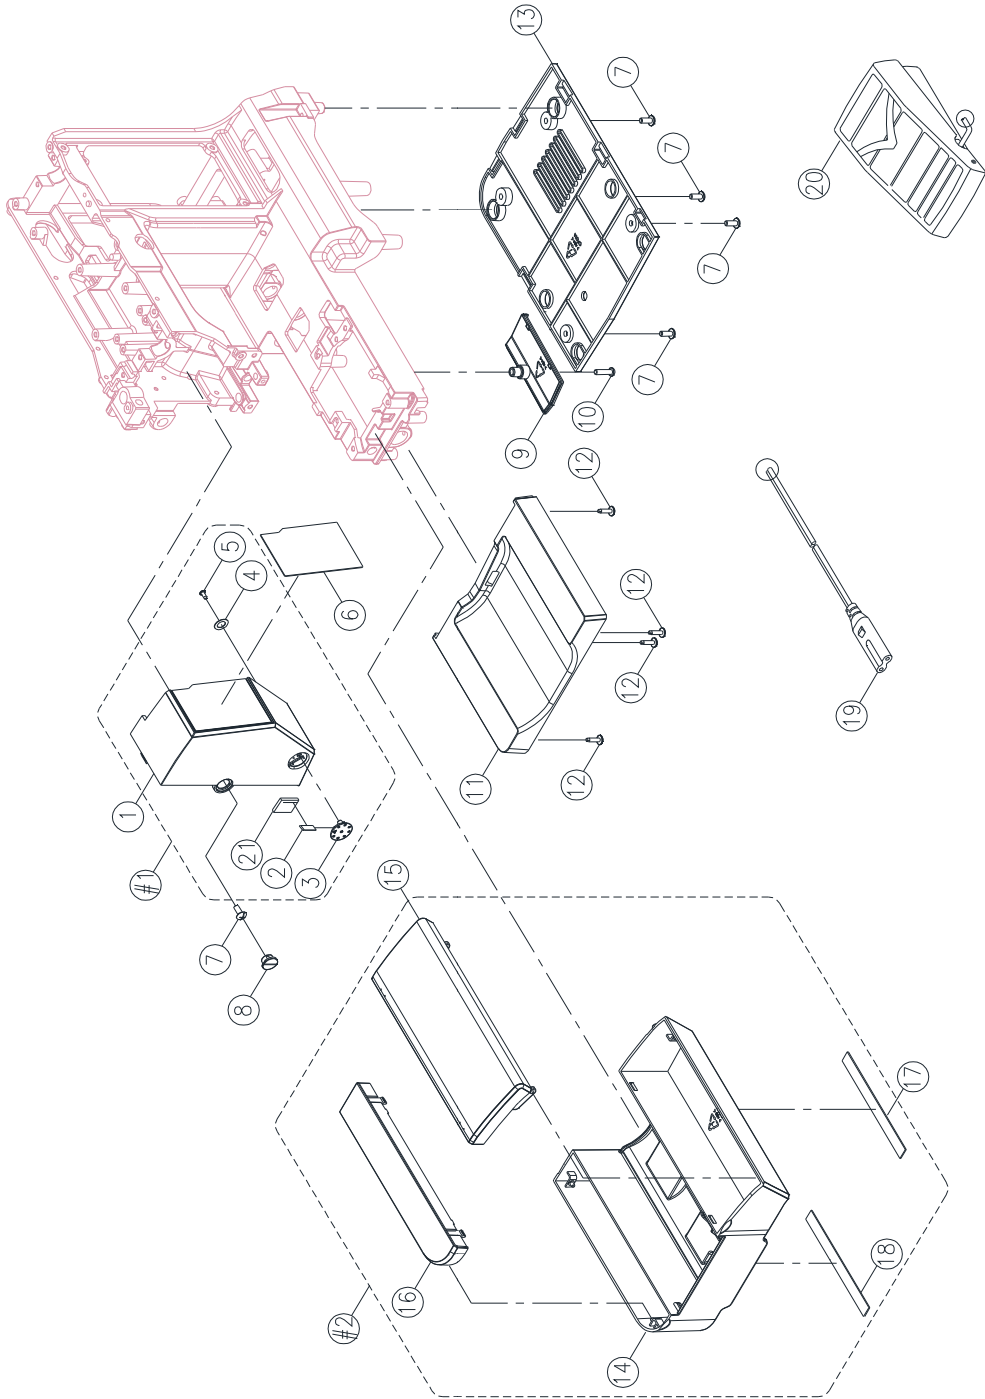

J

PFAFF Passport 2.0 and 3.0

Pos.	Part No.	Description
1	416690601	FACE PLATE
2	412423701	THREAD CUTTER
3	416690701	FACE CUTTER PLATE
4	416633501	WASHER (3.2x6x0.5)
5	416632701	SET SCREW (M2.5x5)
6	416690801	FACE PANEL FOR Passport 2.0
6	68003056	FACE PANEL OR Passport 3.0
7	416121501	SET SCREW (M4x8 A)
8	416690901	CAPS
9	416691001	FREE ARM BASE
10	416121601	SET SCREW (M4x12 B)
11	416691101	FREE ARM FOOT BUSH
12	416120701	SET SCREW (M3x12)
13	416691201	BASE COVER
14	416691301	SEWING TABLE BODY = 416700701
15	416691302	SEWING TABLE BODY COVER =416700701
16	416691303	SEWING TABLE BODY COVER =416700701
17	416307101	SEWING TABLE BODY FELT
18	416633701	SEWING TABLE BODY FELT
19	416419802	POWER CORD (120V) FOR U.S.A.
	416419702	POWER CORD (230V) FOR EUR
	416420002	POWER CORD (240V) FOR SAA
	412158002	POWER CORD (240V) FOR U.K
20	416480602	FOOT CONTROLLER (C-9002)
21	68017427	FELT
#1	416742801	FACE PLATE CPL.
#2	416700701	SEWING TABLE BODY CPL.

J