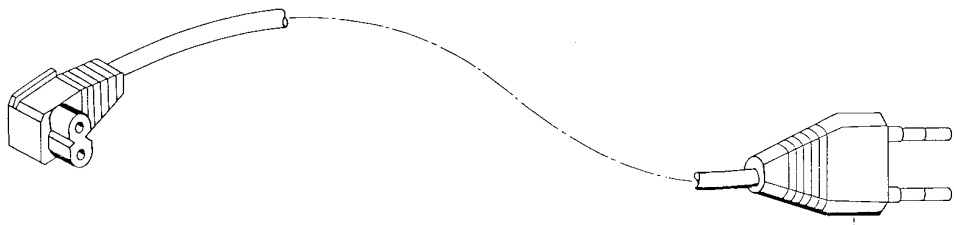

The wear and tear part numbers are printed **semi-highlighted** in the parts list.

creative 7560

902-2206-001

- 70-332 711-14 (CEE/VDE/SEV)
- 70-332 723-14 (SAA)
- 70-332 772-14 (UL/CSA)

902-3075-003

92-330 010-20