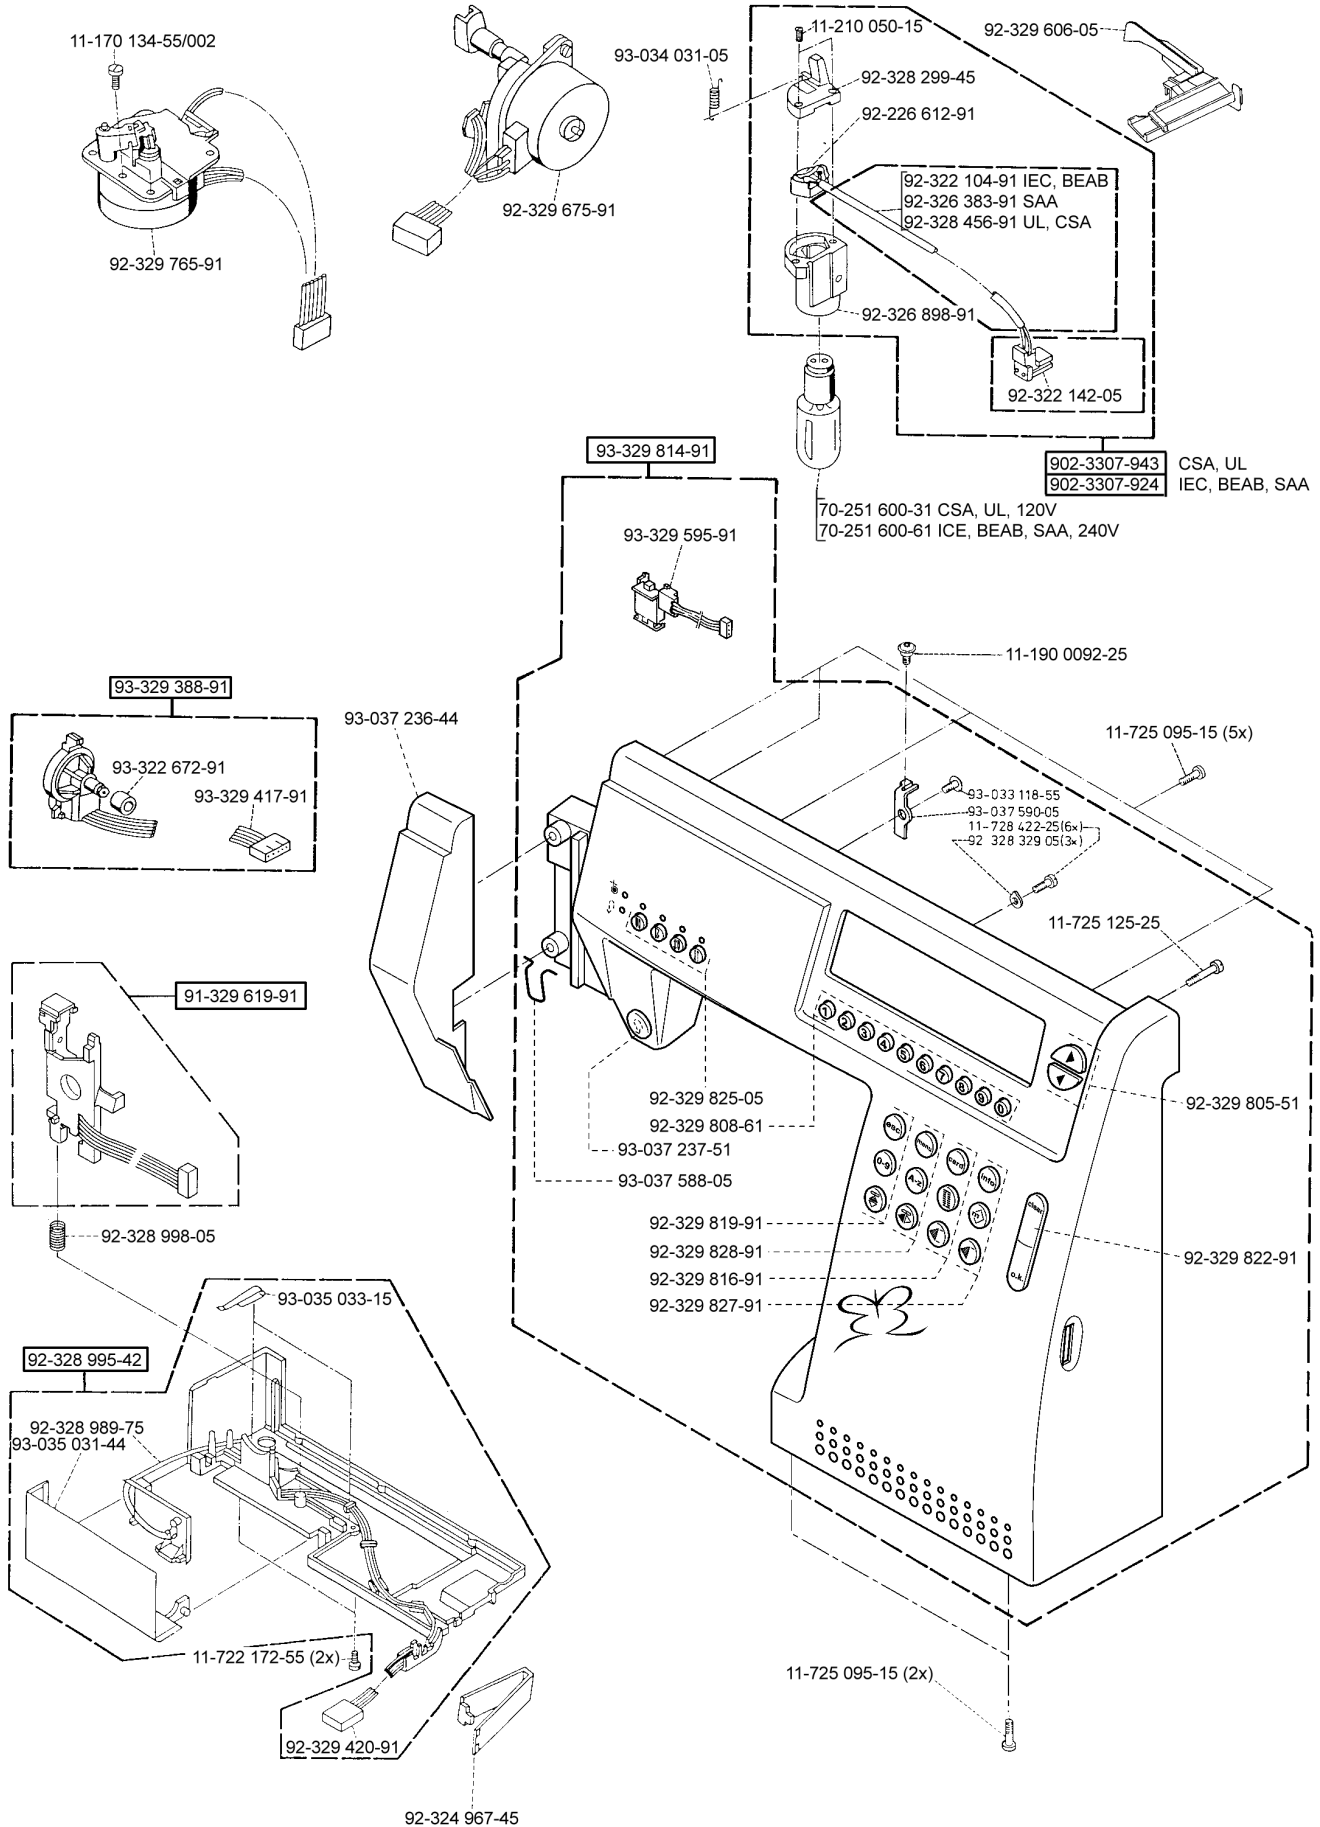

The wear and tear part numbers are printed **semi-highlighted** in the parts list.

creative 7560

902-2206-001

- 70-332 711-14 (CEE/VDE/SEV)
- 70-332 723-14 (SAA)
- 70-332 772-14 (UL/CSA)

902-3075-003

92-330 010-20