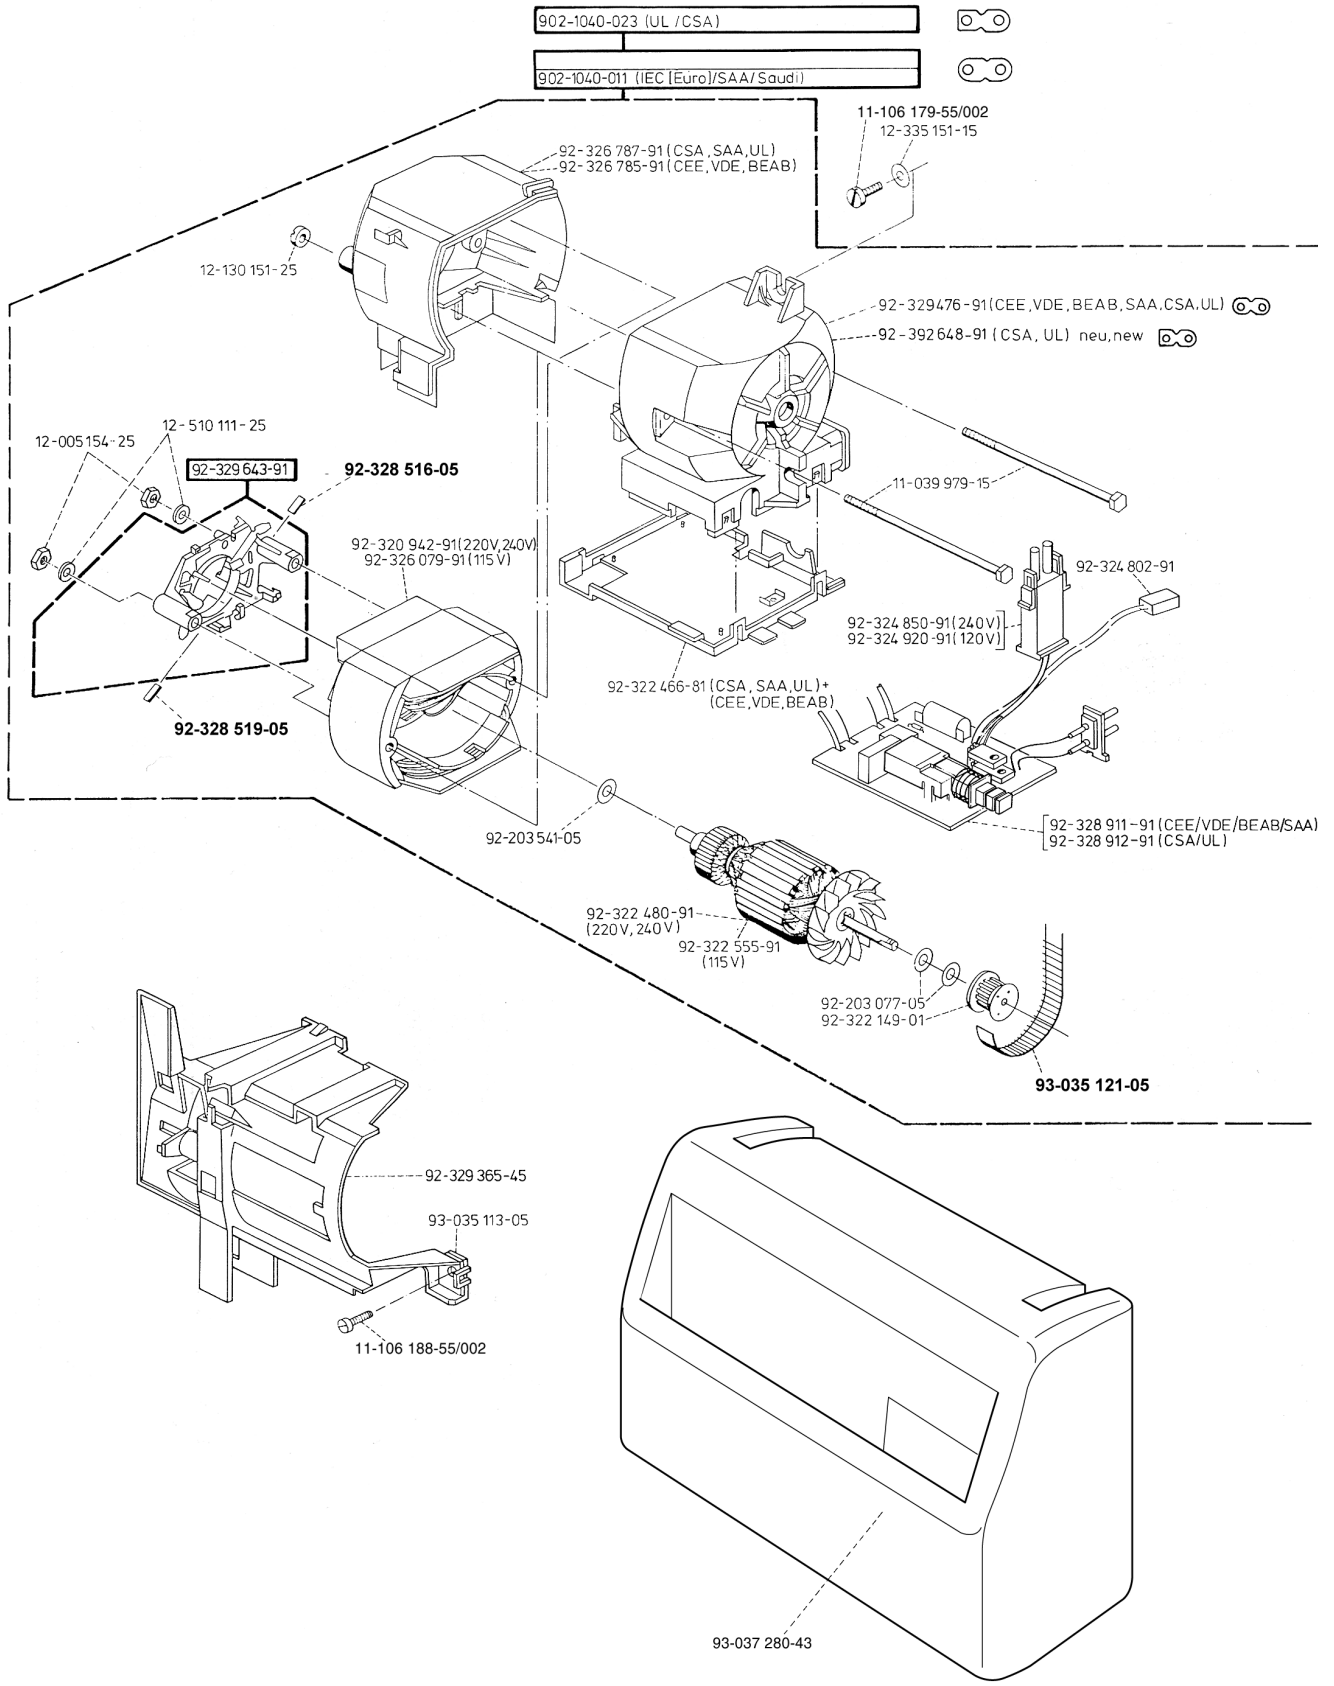

The wear and tear part numbers are printed **semi-highlighted** in the parts list.

creative 7560

902-2206-001

- 70-332 711-14 (CEE/VDE/SEV)
- 70-332 723-14 (SAA)
- 70-332 772-14 (UL/CSA)

902-3075-003

92-330 010-20