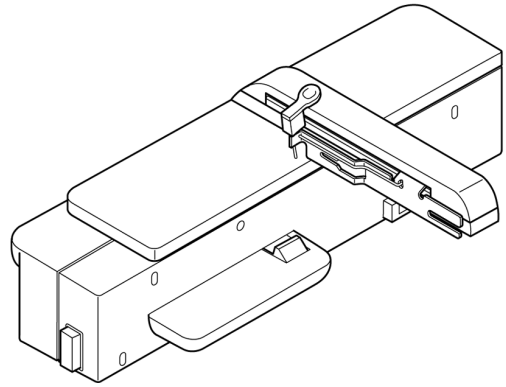

902-3075-003

92-330 010-20

93-037 371-91

92-037 360-44 (120)