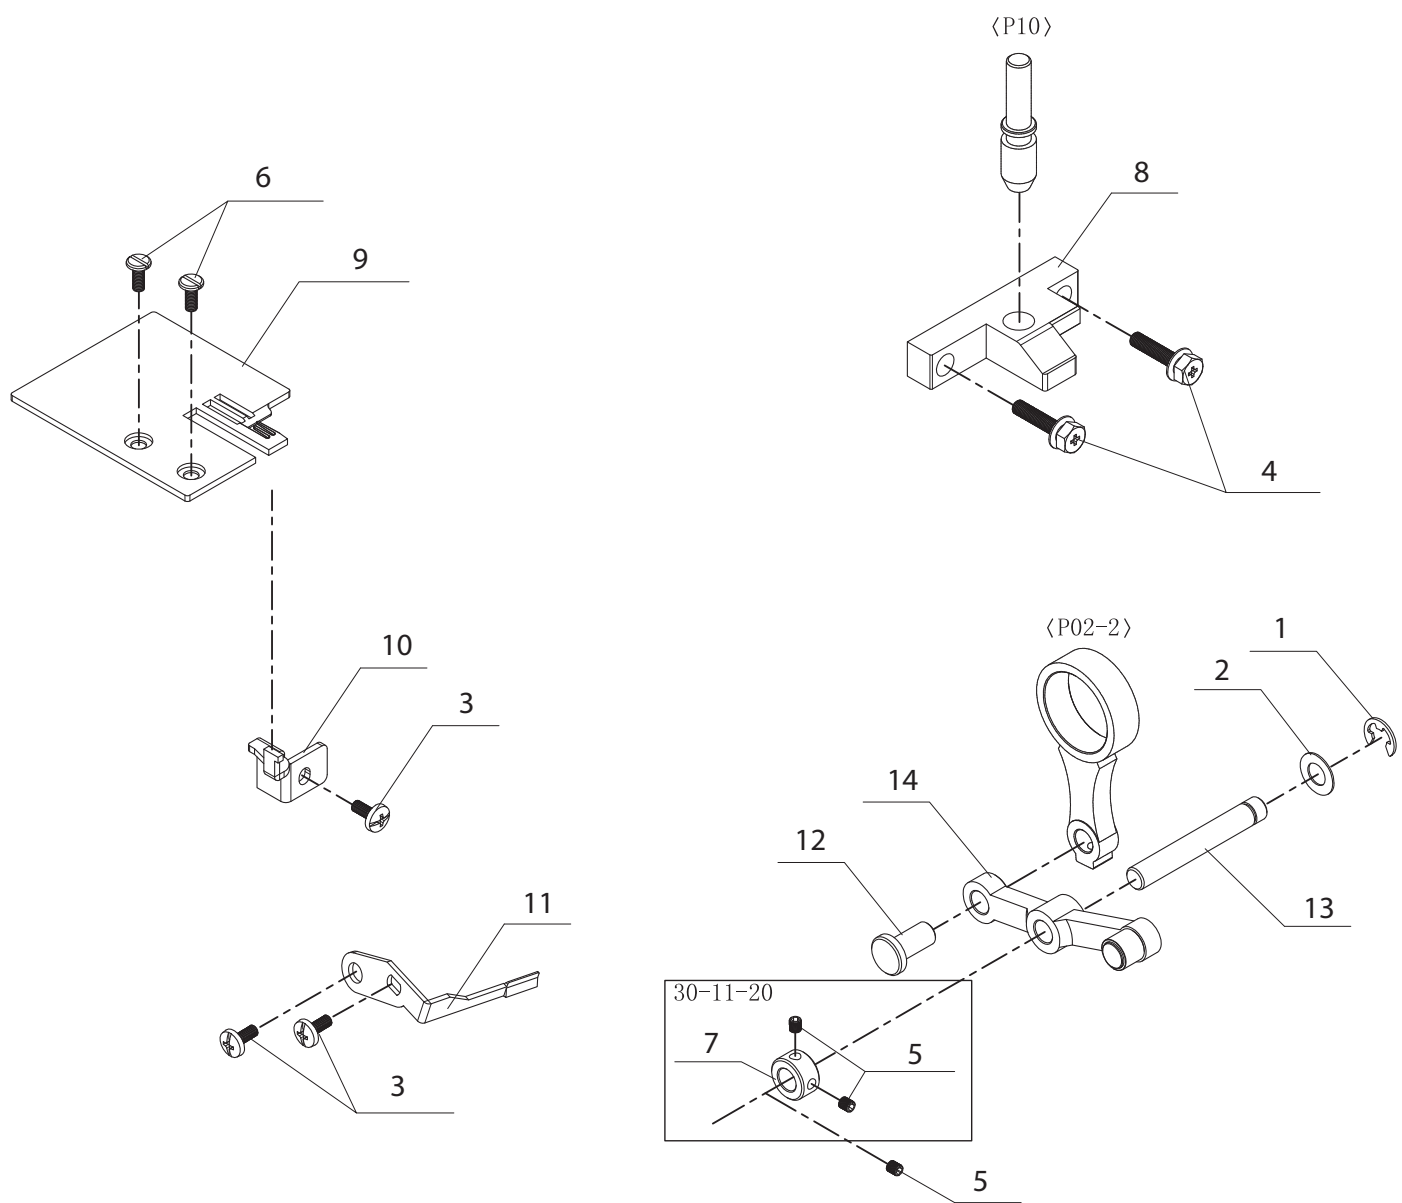

No.	Part No.	Description
1	68021563	Snap ring E-6
2	68021685	Flat washer
3	68021266	Screw M4-L8
4	68021319	Hexagon bolt
5	68021001	Screw M4-4
6	68019561	Screw M4
7	68021116	Stop collar
8	68021313	Feeding positioning block
9	68019593	Needle plate
10	68021593	Needle plate support
11	68021392	Needle plate support B
12	68021479	Pin
13	68021498	Fulcrum
14	68021494	Blade connecting rod