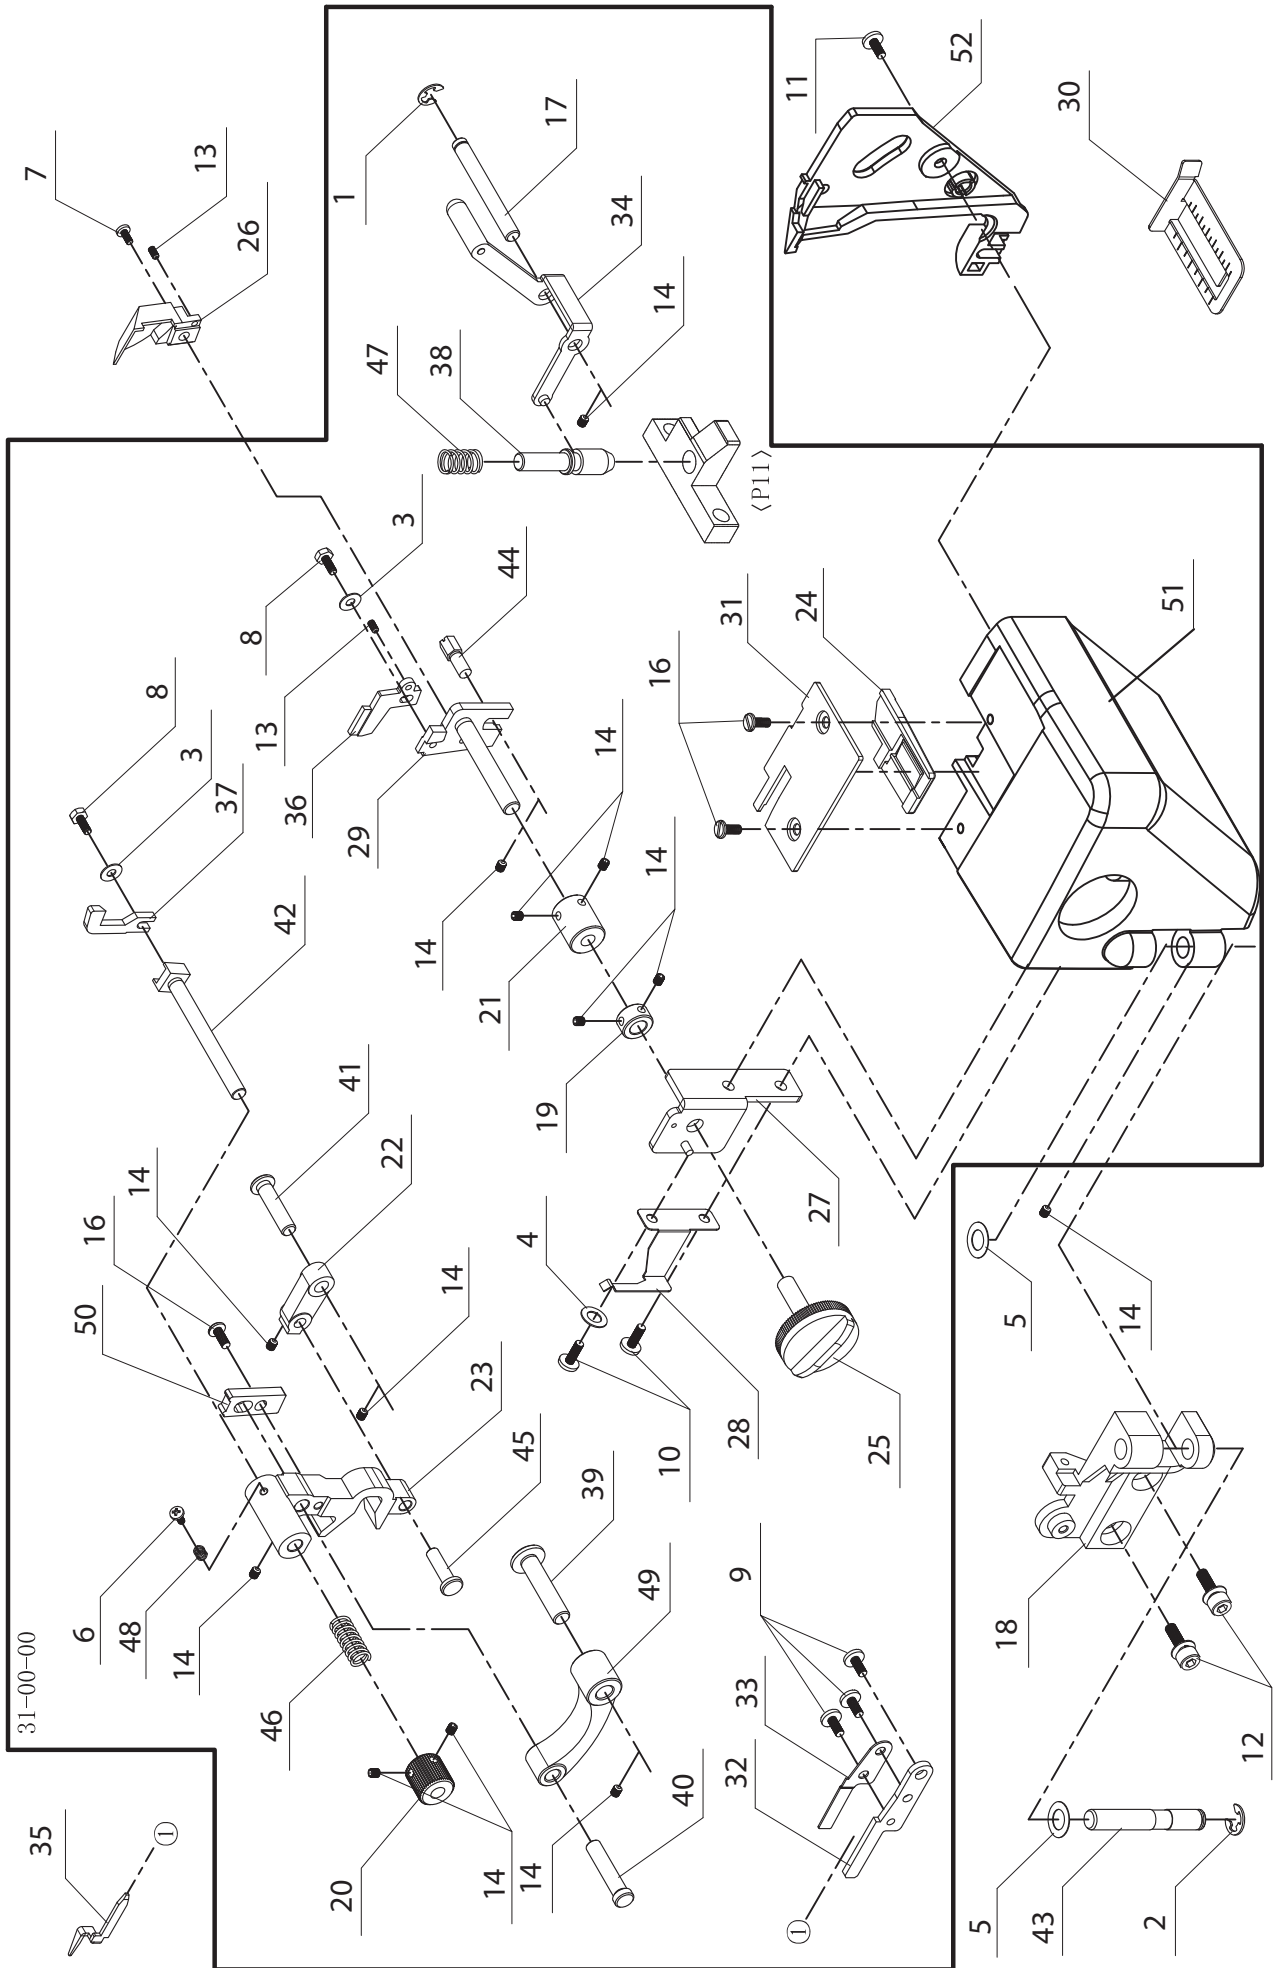

No.	Part No.	Description
1	68020936	Snap ring E-5
2	68021563	Snap ring E-6
3	68021124	Flat washer
4	68021303	Flat washer
5	68021109	Flat washer
6	68021323	Screw M3x6
7	68021122	Screw M3-L6
8	68019562	Hexagon bolt M3.5
9	68021266	Screw M4-L8
10	68021753	Screw M4-L10
11	68021309	Screw M4-L8
12	68021108	Screw M5
13	68020982	Screw 3x5
14	68021001	Screw M4-4
15		
16	68019561	Screw M4
17	68021556	Backstitch button axle
18	68021107	Support
19	68021116	Stop collar
20	68021156	Top blade adjust stop collar
21	68021115	Stop collar
22	68021238	Connecting rod
23	68021235	Upper blade crank
24	68019559	Guide plate
25	68021755	Cutter dial
26	68021756	Lower blade cover
27	68021117	Knob support
28	68021105	Leaf spring
29	68021119	Lower blade support
30	68019508	Feeding guide holder
31	68019563	Angle plate
32	68021321	Needle plate support
33	68021320	Spring
34	68021236	Handle
35	68019564	Stitch finger
36	68019560	Lower blade
37	68019565	Upper blade
38	68021151	Lock shaft
39	68021234	Pin
40	68021155	Pin
41	68021237	Pin
42	68021625	Upper knife fulcrum
43	68021114	Shaft
44	68021121	Hex shaft
45	68021221	Pin
46	68021099	Spring
47	68021150	Spring
48	68020252	Spring
49	68021159	Connecting rod
50	68021322	Limite plate
51	68021757	Cutting table body
52	68021758	Cutting table side cover