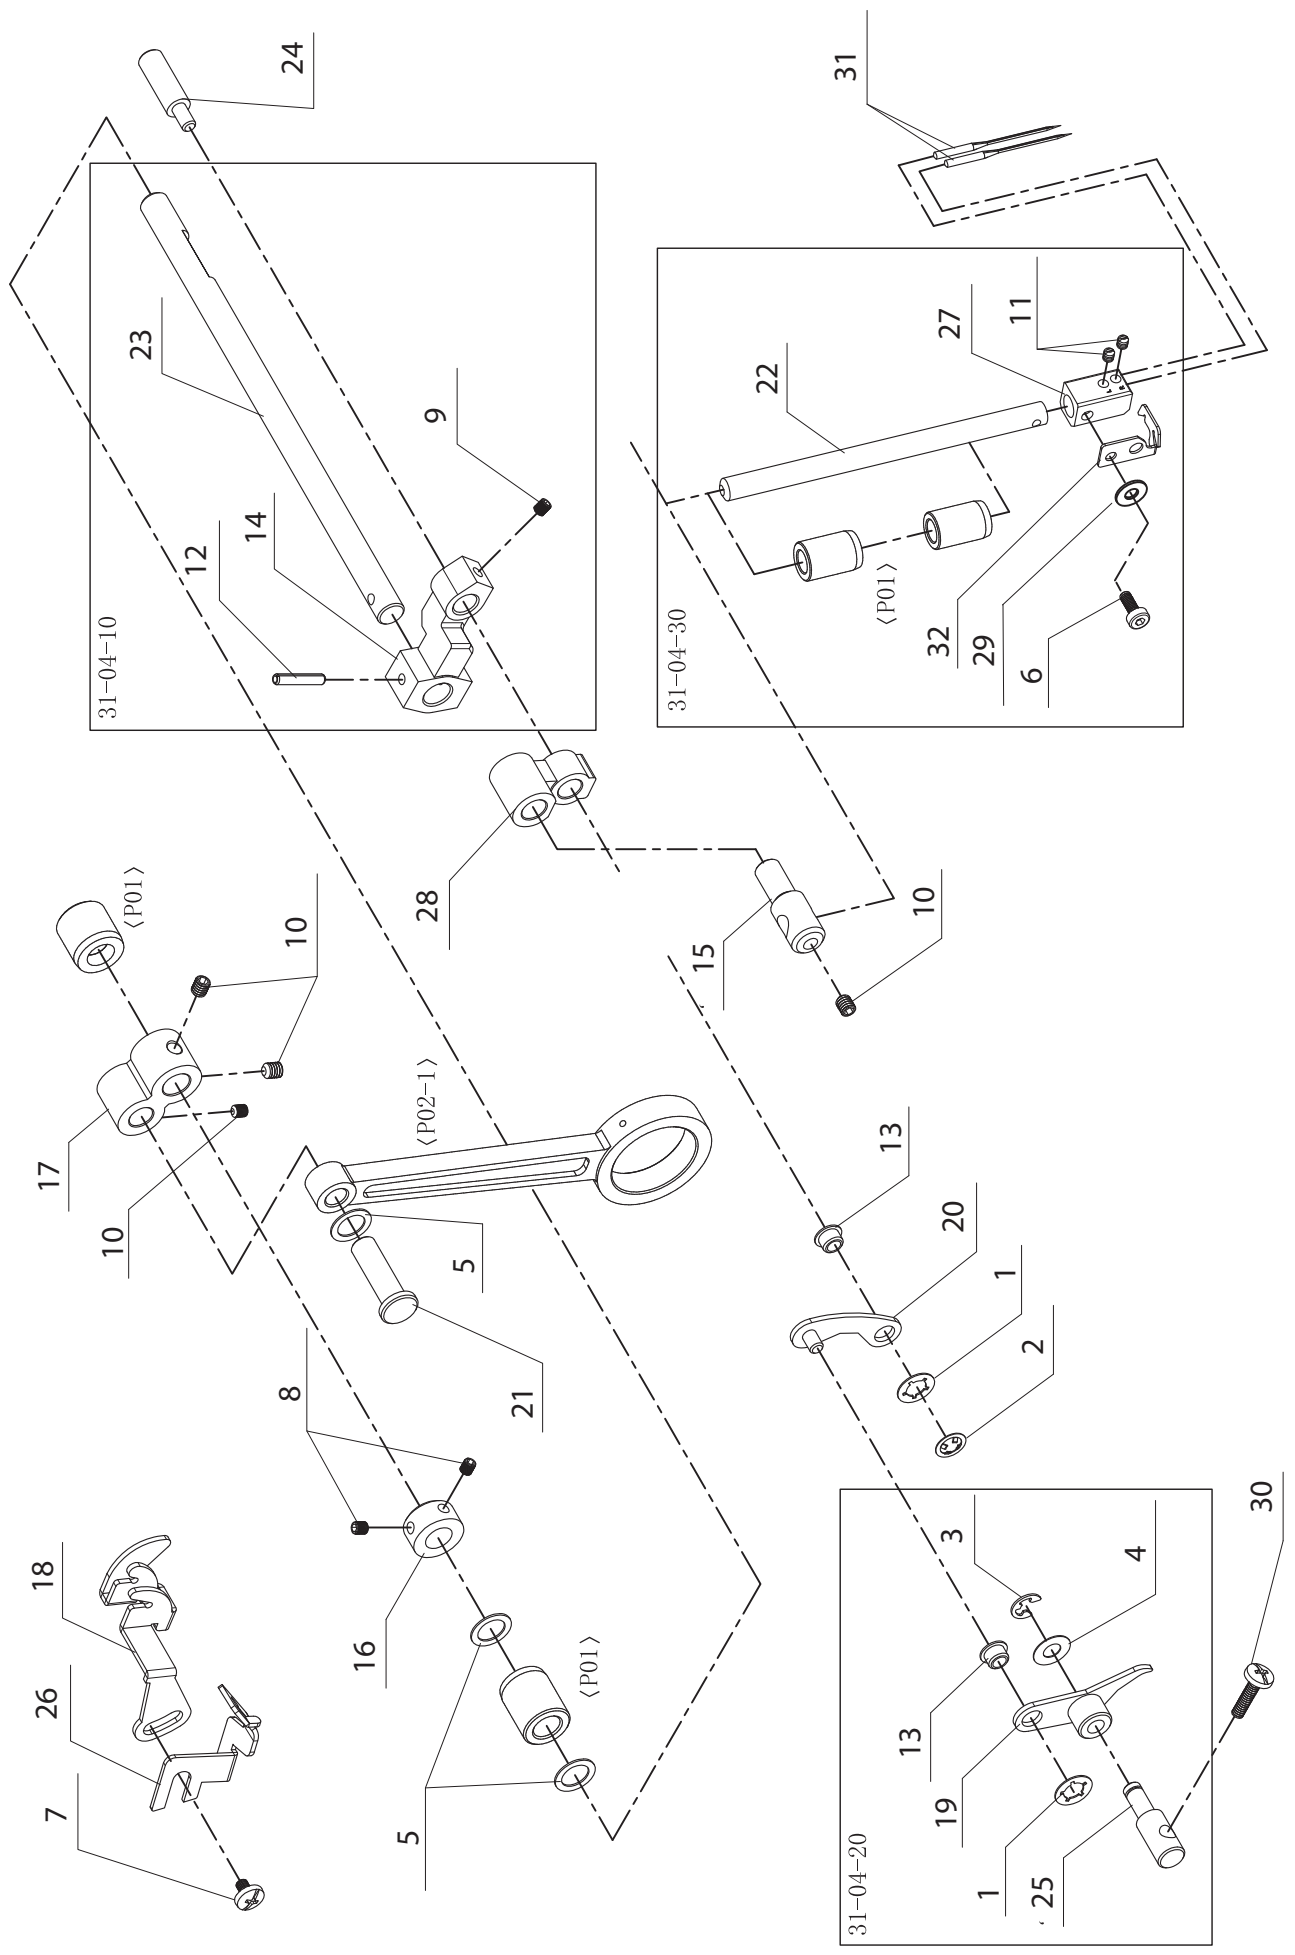

No.	Part No.	Description
1	68021454	Internal teeth lock washer CS-6
2	68021548	Internal teeth lock washer CS-4
3	68021278	Snap ring E-4
4	68021466	Flat washer
5	68021387	Washer
6	68021457	Screw M3
7	68021300	Screw M4-L5
8	68021001	Screw M4-4
9	68021299	Screw M4-5
10	68021384	Screw M5-L5
11	68019580	Needle set screw
12	68021051	Spring pin 3.5*22
13	68021447	Balance shaft sleeve
14	68021425	Upper shaft crank
15	68021448	Needle bar connect pin
16	68021259	Shaft sleeve
17	68021317	Upper shaft crank
18	68021689	Balance thread guide
19	68021490	Balance
20	68021449	Connecting plate
21	68021420	Connecting pin
22	68021455	Needle bar
23	68021396	Upper shaft
24	68021429	Shaft
25	68021492	Shaft
26	68021688	Thread guide catch
27	68019579	Needle clamp body
28	68021450	Needle clamp connecting rod
29	68021246	Flat washer
30	68021561	Screw M4-L14
31		Needle
32	68019581	Needle bar guide thread