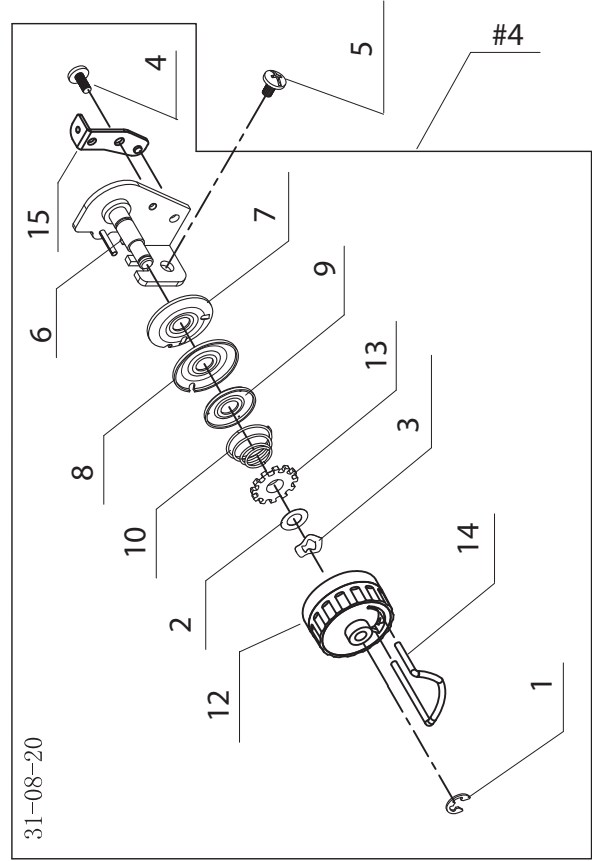

No.	Part No.	Description
1	68021454	Internal teeth lock washer CS-6
2	68021548	Internal teeth lock washer CS-4
3	68021278	Snap ring E-4
4	68021466	Flat washer
5	68021387	Washer
6	68021457	Screw M3
7	68021300	Screw M4-L5
8	68021001	Screw M4-4
9	68021299	Screw M4-5
10	68021384	Screw M5-L5
11	68019580	Needle set screw
12	68021051	Spring pin 3.5*22
13	68021447	Balance shaft sleeve
14	68021425	Upper shaft crank
15	68021448	Needle bar connect pin
16	68021259	Shaft sleeve
17	68021317	Upper shaft crank
18	68021689	Balance thread guide
19	68021490	Balance
20	68021449	Connecting plate
21	68021420	Connecting pin
22	68021455	Needle bar
23	68021396	Upper shaft
24	68021429	Shaft
25	68021492	Shaft
26	68021688	Thread guide catch
27	68019579	Needle clamp body
28	68021450	Needle clamp connecting rod
29	68021246	Flat washer
30	68021561	Screw M4-L14
31		Needle
32	68019581	Needle bar guide thread

J

No.	Part No.	Description
1	68021278	Snap ring E-4
2	68021275	Nut
3	68021303	Flat washer
4	68021373	Flat washer
5	68021300	Screw M4-L5
6	68021030	Screw M4-10
7	68021001	Screw M4-4
8	68021308	Stop collar
9	68021355	Stop collar
10	68021740	Feeding adjust cam
11	68021594	Winding plate
12	68021578	Feeding knob crank
13	68021595	Feeding adjust crank
14	68021597	Feeding dial shaft
15	68021687	Spring
16	68021250	Differential knob shrapnel
17	68021741	Stitch length knob

No.	Part No.	Description
1	68021684	Internal teeth lock washer CS-2
2	68021278	Snap ring E-4
3	68020936	Snap ring E-5
4	68021102	Flat washer
5	68021101	Washer
6	68021686	Flat washer
7	68021685	Flat washer
8	68021266	Screw M4-L8
9	68021223	Screw M4*6
10	68021677	D.T B
11	68021659	D.T dish B
12	68021103	D.T dish A
13	68021663	D.T Pressure dish
14	68021682	Shaft
15	68021679	Spring
16	68021687	Spring
17	68021680	Spring
18	68021742	Tension adjust screw
19	68021743	Tension spring
20	68021745	Front cover fulcrum
21	68021746	Tension knob
#1	68023862	THREAD TENSION REGULATOR Yellow