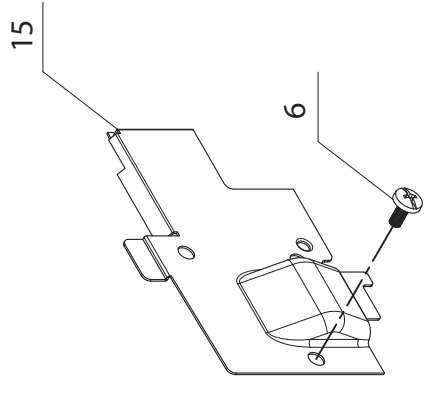

No.	Part No.	Description
1	68021563	Snap ring E-6
2	68021390	Flat washer
3	68021551	Flat washer
4	68021323	Screw M3x6
5	68021391	Screw M3.5
6	68021266	Screw M4-L8
7	68021332	Screw M4x13
8	68021379	Screw 4x7
9	68020982	Screw 3x5
10	68021001	Screw M4-4
11	68021259	Shaft sleeve
12	68019568	Lower looper
13	68019570	Down thread guider
14	68019569	Needle plate support A
15	68021256	Basic cover
16	68021351	Fulcrum
17	68021389	Lower looper table