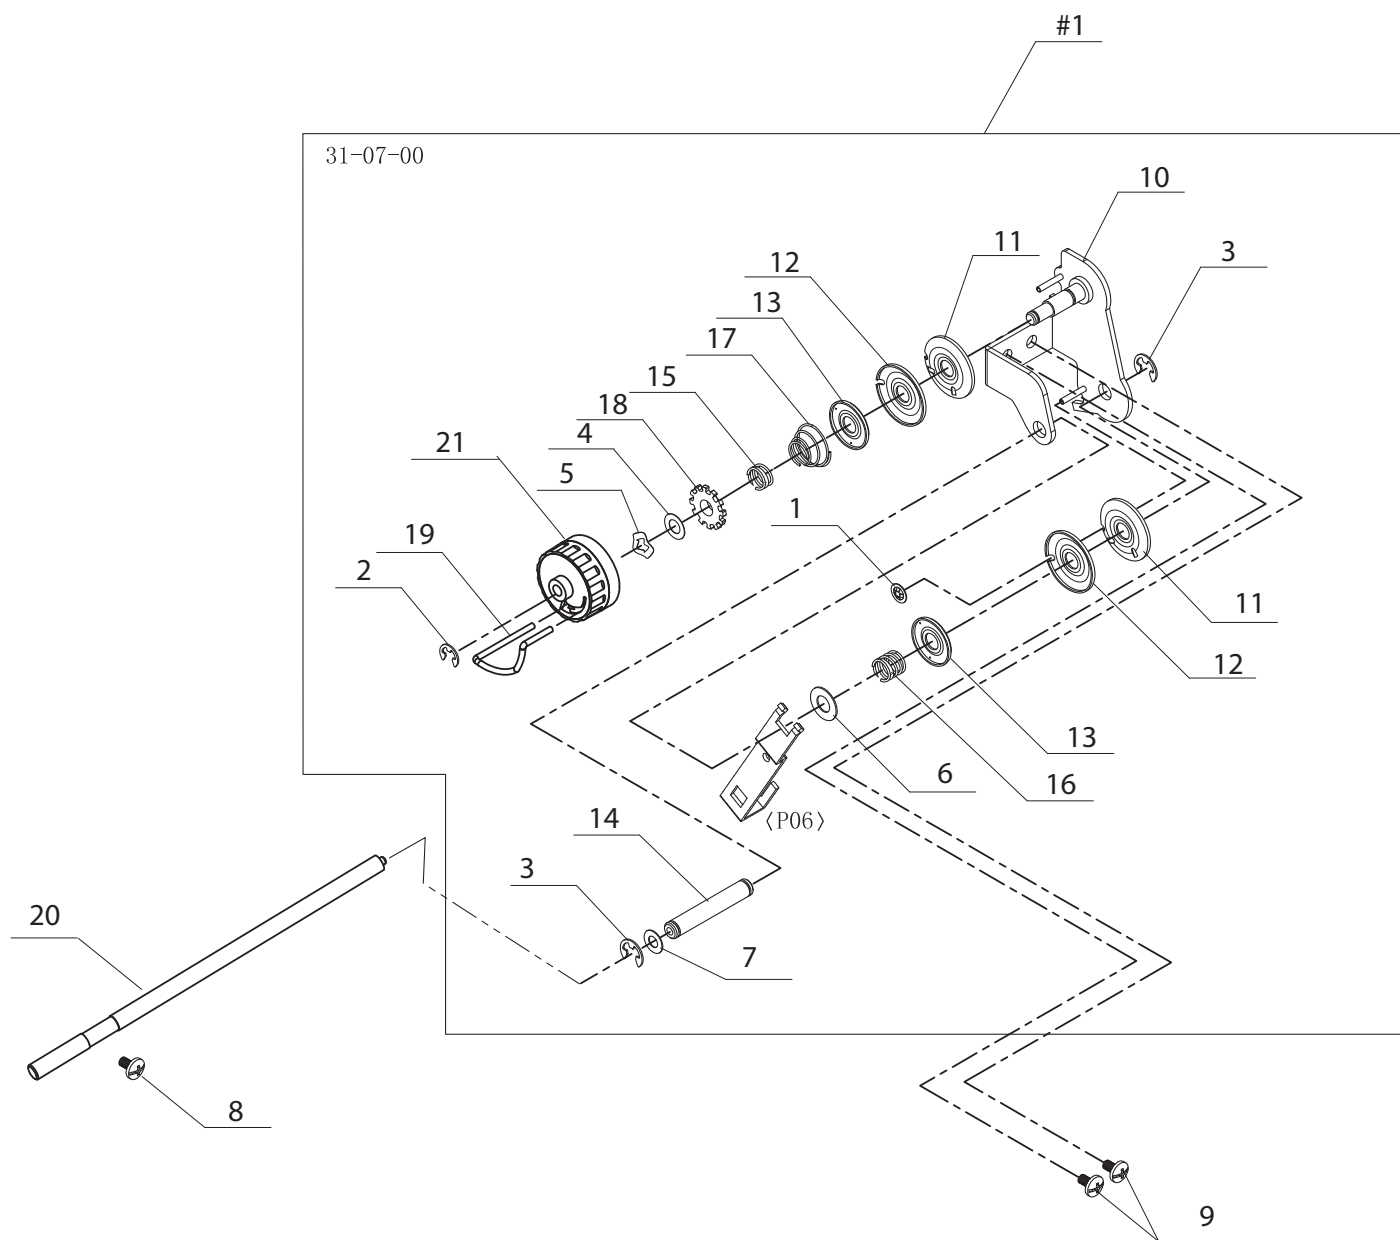

No.	Part No.	Description
1	68021684	Internal teeth lock washer CS-2
2	68021278	Snap ring E-4
3	68020936	Snap ring E-5
4	68021102	Flat washer
5	68021101	Washer
6	68021686	Flat washer
7	68021685	Flat washer
8	68021266	Screw M4-L8
9	68021223	Screw M4*6
10	68021677	D.T B
11	68021659	D.T dish B
12	68021103	D.T dish A
13	68021663	D.T Pressure dish
14	68021682	Shaft
15	68021679	Spring
16	68021687	Spring
17	68021680	Spring
18	68021742	Tension adjust screw
19	68021743	Tension spring
20	68021745	Front cover fulcrum
21	68021746	Tension knob
#1	68023862	THREAD TENSION REGULATOR Yellow