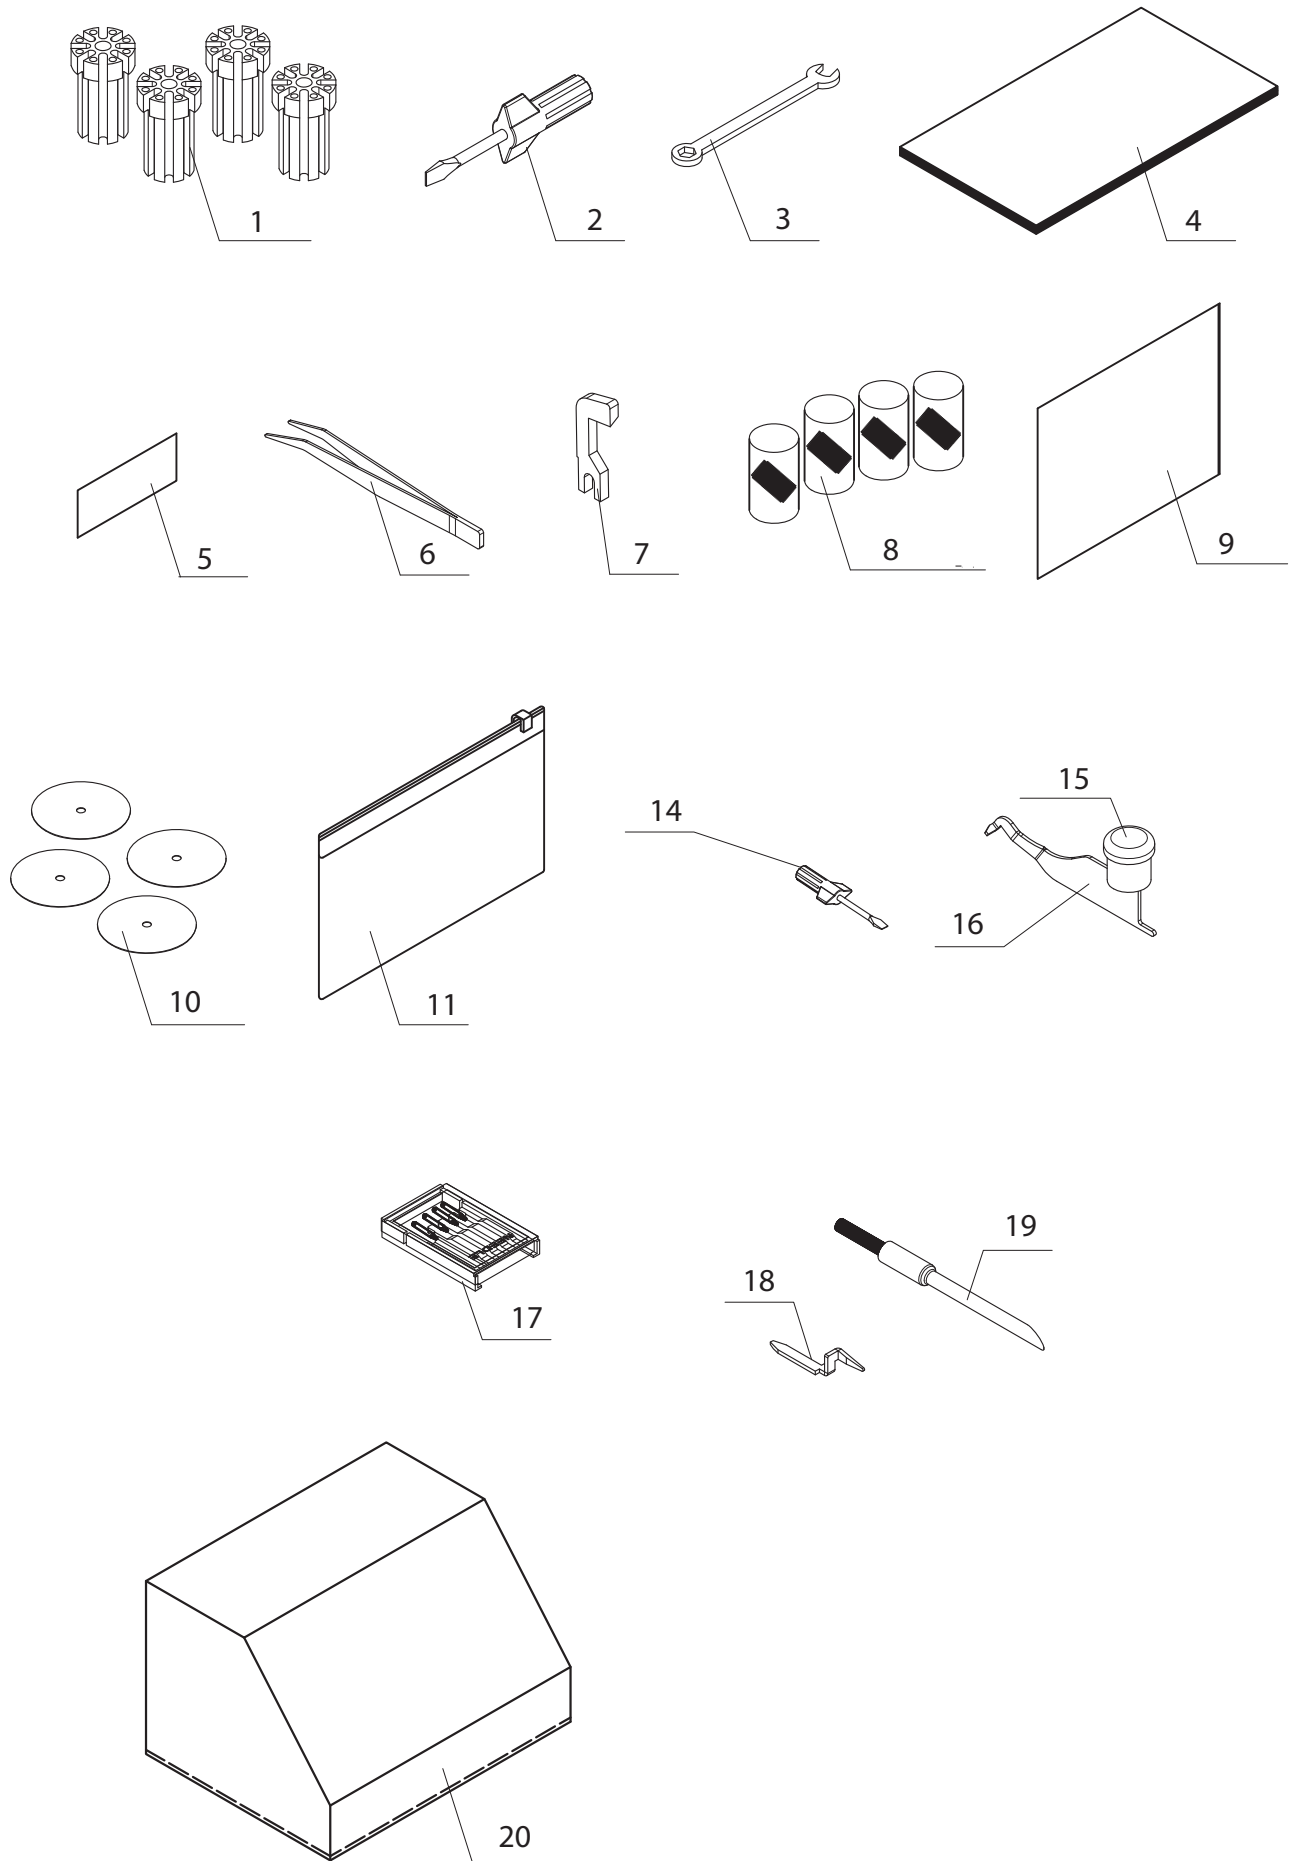

No.	Part No.	Description
1	416360701	Spool holder
2	412381501	Screwdriver Medium
3	68021184	Spanner
4		Instruction manual (English)
5	68021615	Rating label
6	416373101	Tweezers
7	68019565	Upper blade
8	416383901	Thread net
9		25*35 Plastic bag
10	68021190	Spool disc
11	68021187	Accessories box
12		
13		
14	412289001	Screwdriver Small
15	68021764	Spill
16	68021188	Two thread looper
17	68013284	PFAFF Needle box
18	68021191	Small stitch finger
19	413190401	Brush
20	68021771	Dust cover