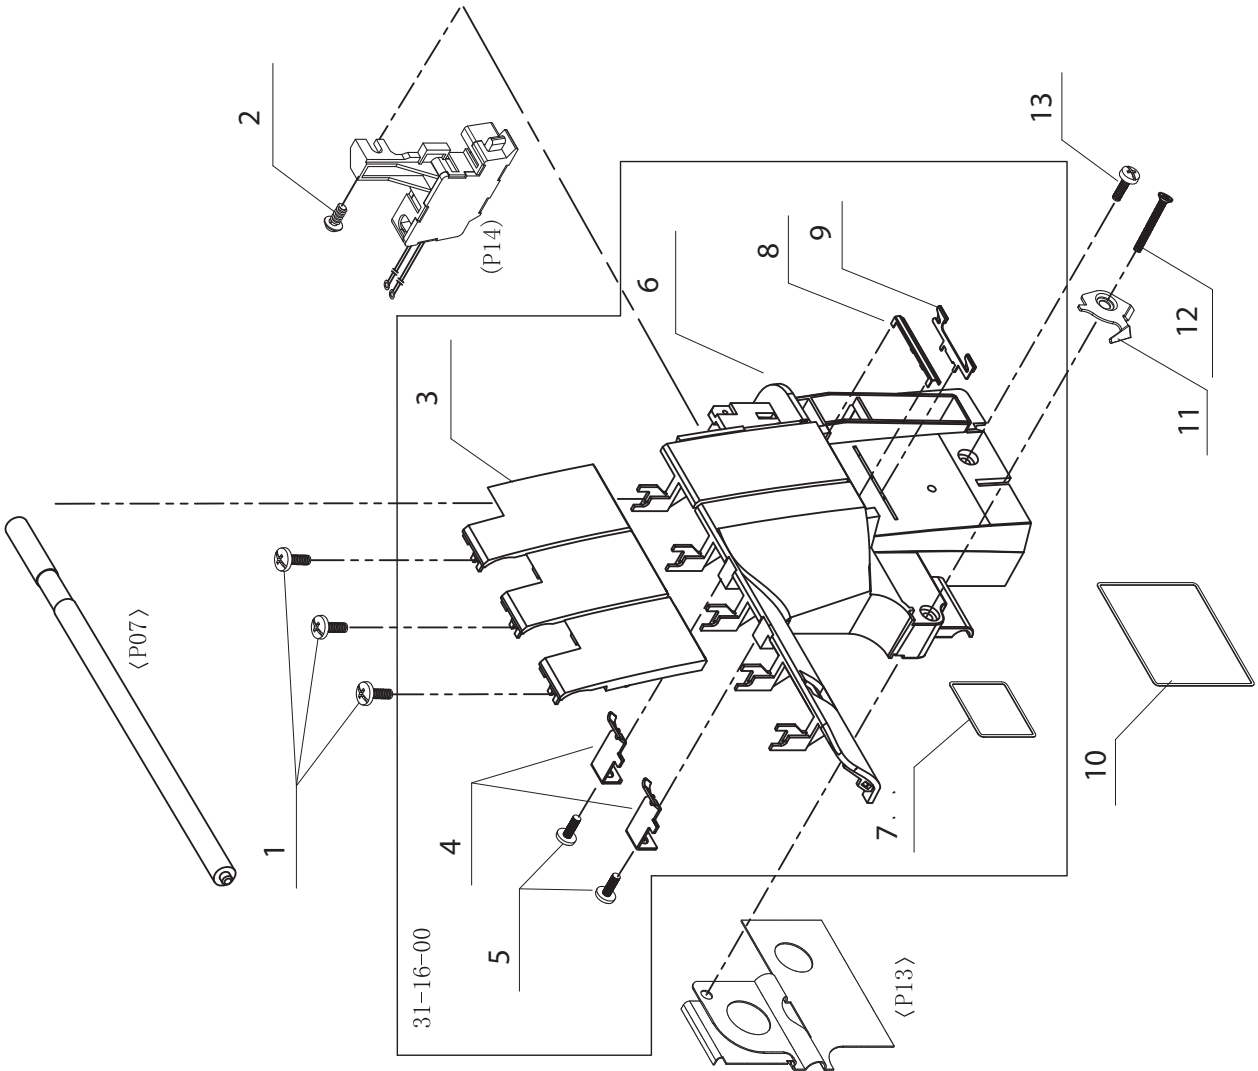

A

No.	Part No.	Description
1	68021122	Screw M3-L6
2	68021380	Screw
3	68021397	Front decorative cover
4	68021599	Needle thread guide support
5	68021243	Tapping Screw ST3X5
6	68021600	Front cover
7	68021830	Sticker
8	68021824	Thread guide spring
9	68021654	Thread guide
10	68021832	Sticker
11	68021826	Upper looper thread guider
12	68021691	Screw M4
13	68021283	Screw
14	68021814	Spool pin
15	68021692	Right decorative cover
16	68021697	Right side cover
17		
18	68021138	Screw M4-L8
19	68021698	Right decorative cover screw cover
20	68021699	Right side cover screw cover