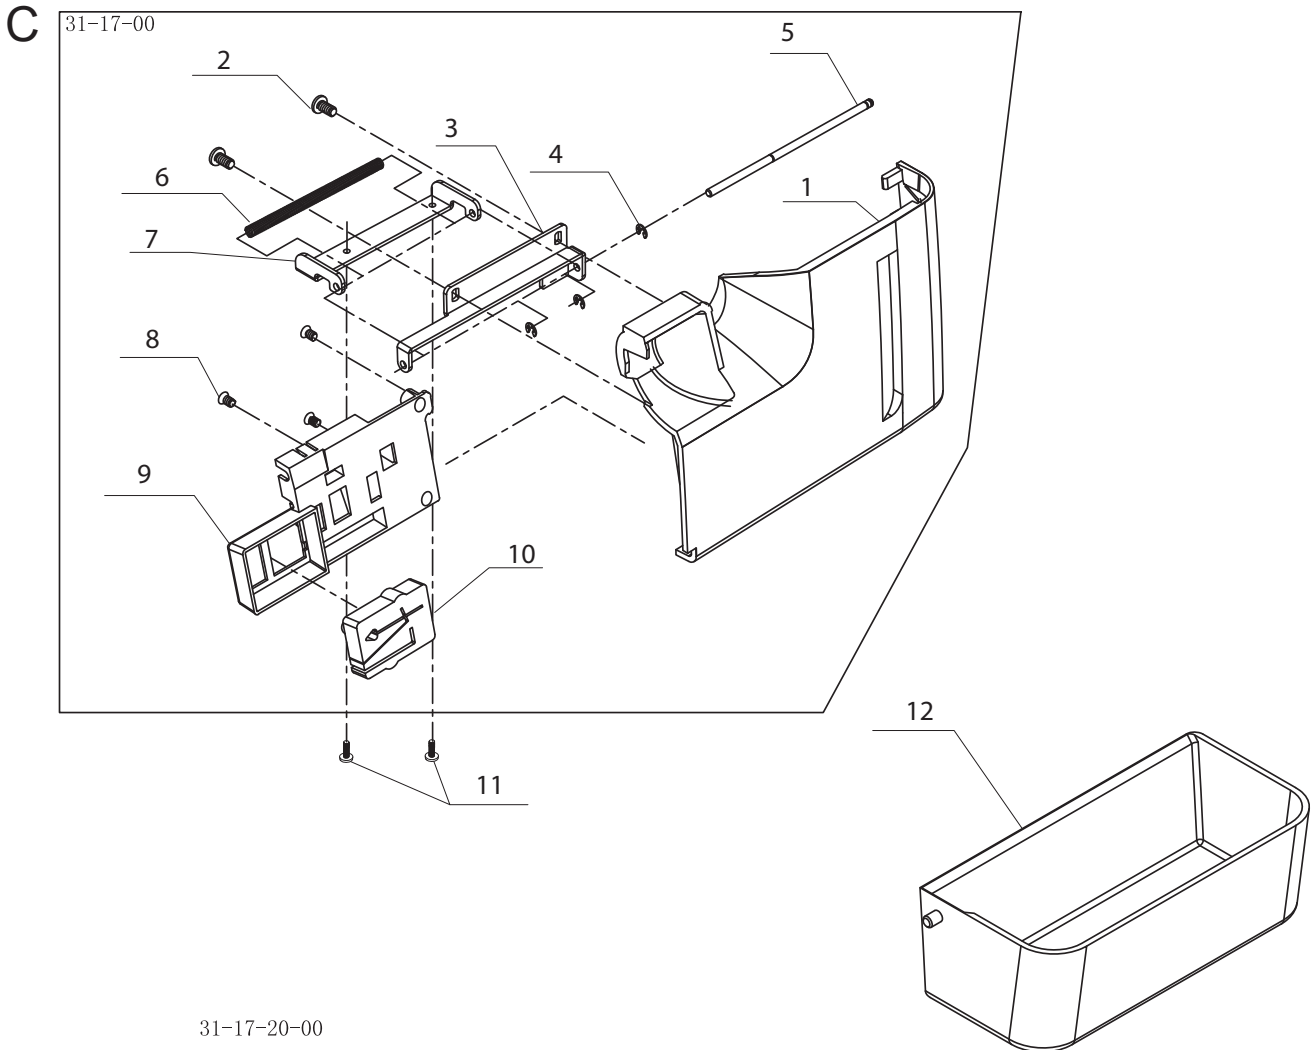

PFAFF Admire 1000

No.	Part No.	Description
1	68021708	Front open cover
2	68021249	Tapping Screw
3	68021252	Movable support
4	68021136	Snap ring E-3
5	68021253	Fulcrum
6	68021248	Spring
7	68021251	Movable support body
8	68021240	Tapping Screw
9	68021709	Accessories box
10	68021710	Accessories box core
11	68021157	Screw M4-L10
12	68021713	Garbage box
13	68021719	Bottom cover
14	68021138	Screw M4-L8
15	68022259	Rubber suction cups
16	68021232	Flat washer
17	68021723	Screw M4