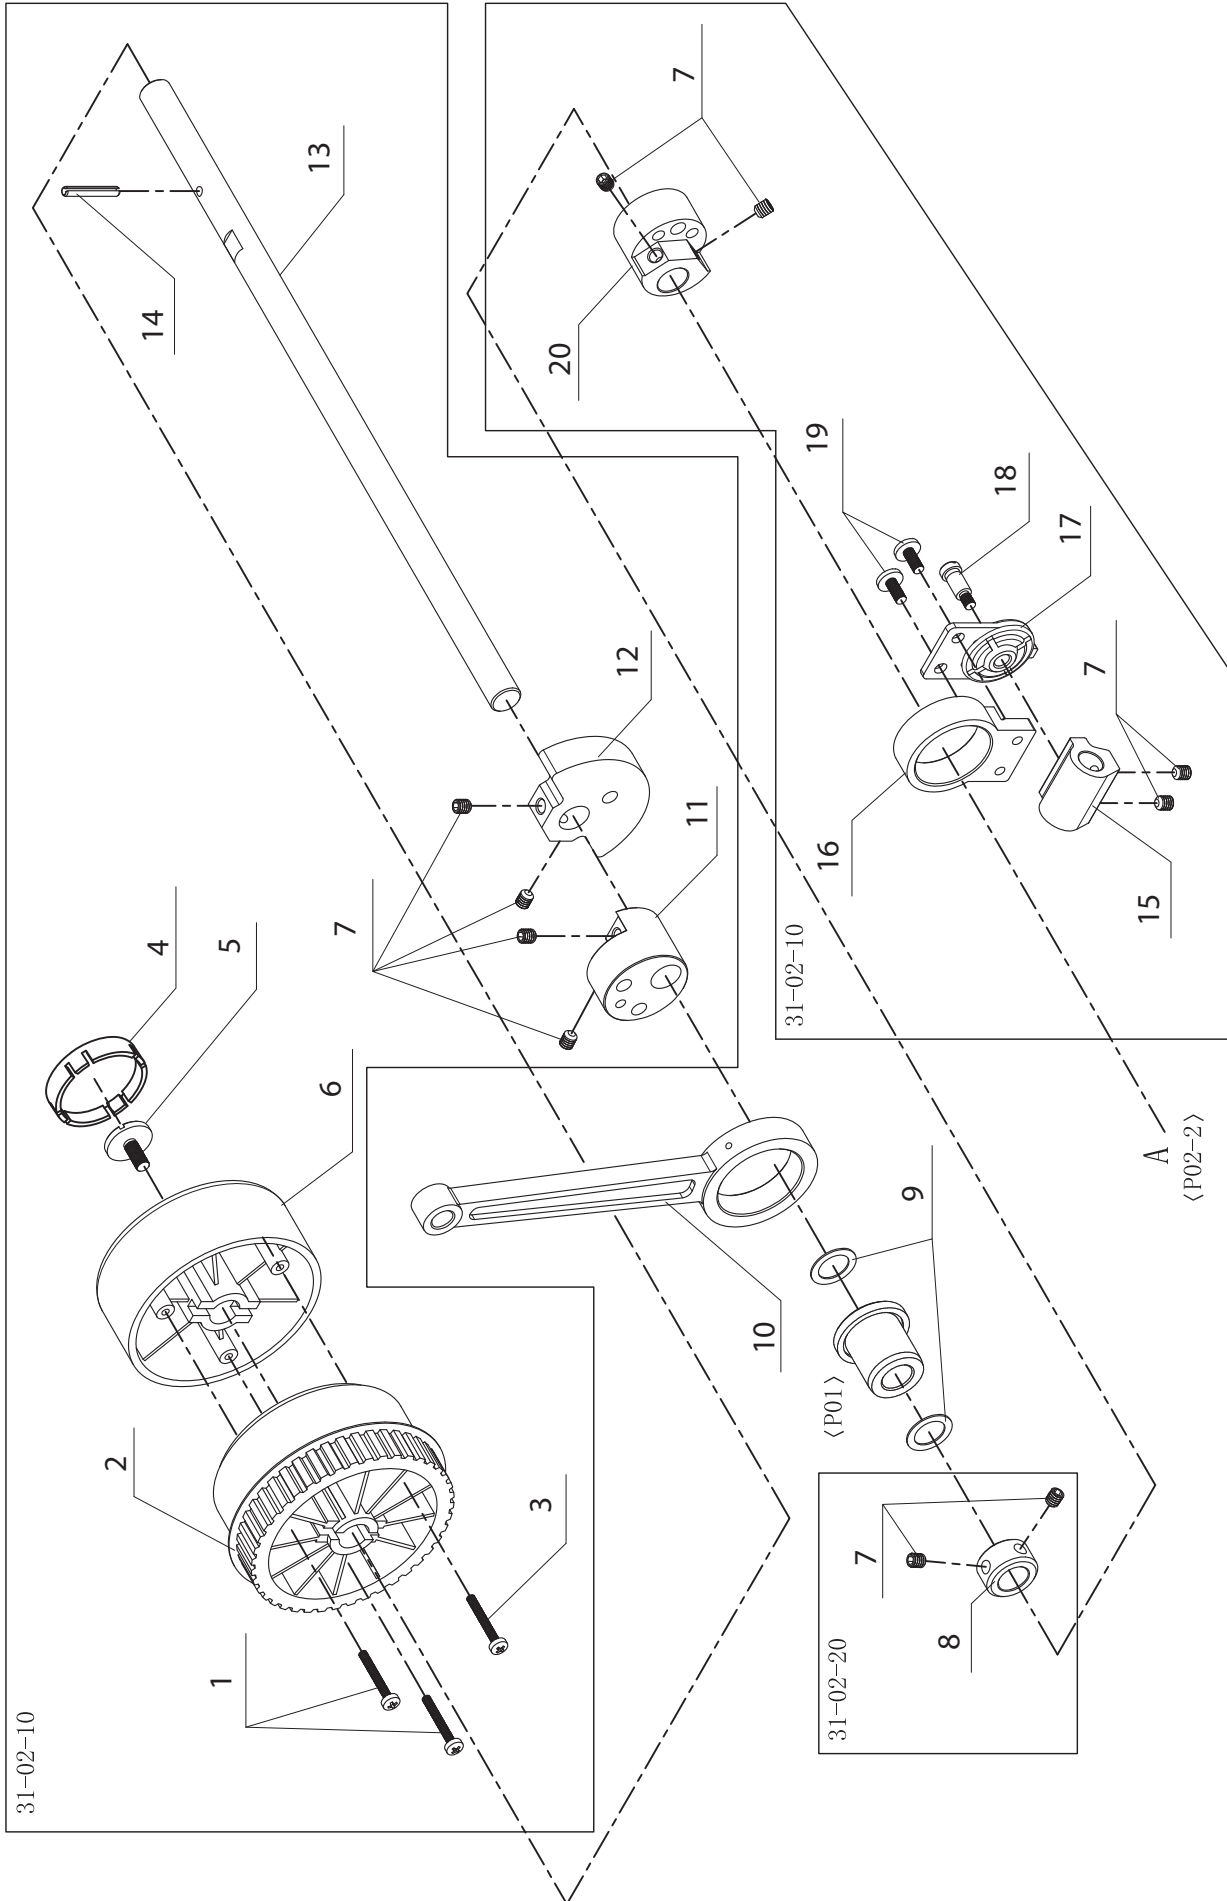

B

No.	Part No.	Description
1	68021138	Screw M4-L8
2	68021700	Face cover
3	SEE #5	Blade
4	SEE #5	Thread cutter holder
5	68015728	Thread Cutter Set
6	68021701	Left side cover
7	68021157	Screw M4-L10
8	68021702	Left side cover screw cover
9		
10	68021815	Thread guide plate
11	68021816	Thread guide dish
12	68021616	Spring cutton
13	68021703	Top cover
14	68021705	Top cover screw cover
15		
16	68021706	Spool pin cap
17	68021707	Spool set

PFAFF Admire 1000

No.	Part No.	Description
1	68021708	Front open cover
2	68021249	Tapping Screw
3	68021252	Movable support
4	68021136	Snap ring E-3
5	68021253	Fulcrum
6	68021248	Spring
7	68021251	Movable support body
8	68021240	Tapping Screw
9	68021709	Accessories box
10	68021710	Accessories box core
11	68021157	Screw M4-L10
12	68021713	Garbage box
13	68021719	Bottom cover
14	68021138	Screw M4-L8
15	68022259	Rubber suction cups
16	68021232	Flat washer
17	68021723	Screw M4

D

No.	Part No.	Description
1	68021457	Screw M3
2	68021724	Thread stand
3	68019594	Spool pins fulcrum
4	68021798	Flat washer
5	68021563	Snap ring E-6
6	68021801	Screw M4-12
7	68021725	Spool pin limit
8	68021804	Leaf spring
9	68021802	Flat washer
10	68021726	Back cover
11	68021727	Handle cover
12	68021814	Spool pin
13	68021729	Back cover screw cover
14	68021138	Screw M4-L8

No.	Part No.	Description
1	68021316	Tapping Screw
2	68019590	Spindle belt pulley
3	68021089	Tapping Screw
4	68021730	Hand wheel cap
5	68019589	Screw
6	68021731	Handwheel
7	68021384	Screw M5-L5
8	68021461	Stop collar
9	68021053	Washer
10	68021428	Upper shaft connecting rod
11	68021432	Upper shaft eccentric cam
12	68021430	Balance cam
13	68021732	Spindle
14	68021424	Spring pin
15	68021260	Connecting crank
16	68021471	Connecting sleeve
17	68021480	Connecting crank
18	68021330	Screw M4
19	68021266	Screw M4-L8
20	68021733	Upper looper eccentric cam