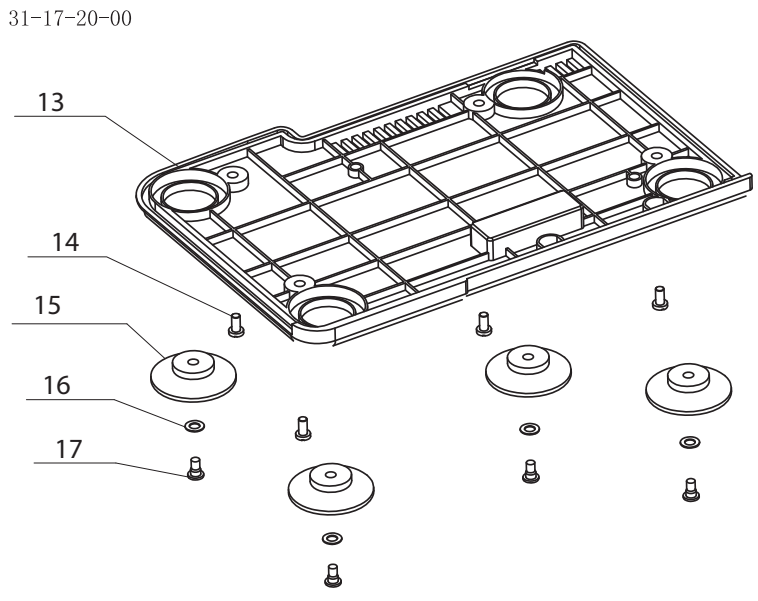

PFAFF Admire 1000

No.	Part No.	Description
1	68021708	Front open cover
2	68021249	Tapping Screw
3	68021252	Movable support
4	68021136	Snap ring E-3
5	68021253	Fulcrum
6	68021248	Spring
7	68021251	Movable support body
8	68021240	Tapping Screw
9	68021709	Accessories box
10	68021710	Accessories box core
11	68021157	Screw M4-L10
12	68021713	Garbage box
13	68021719	Bottom cover
14	68021138	Screw M4-L8
15	68022259	Rubber suction cups
16	68021232	Flat washer
17	68021723	Screw M4