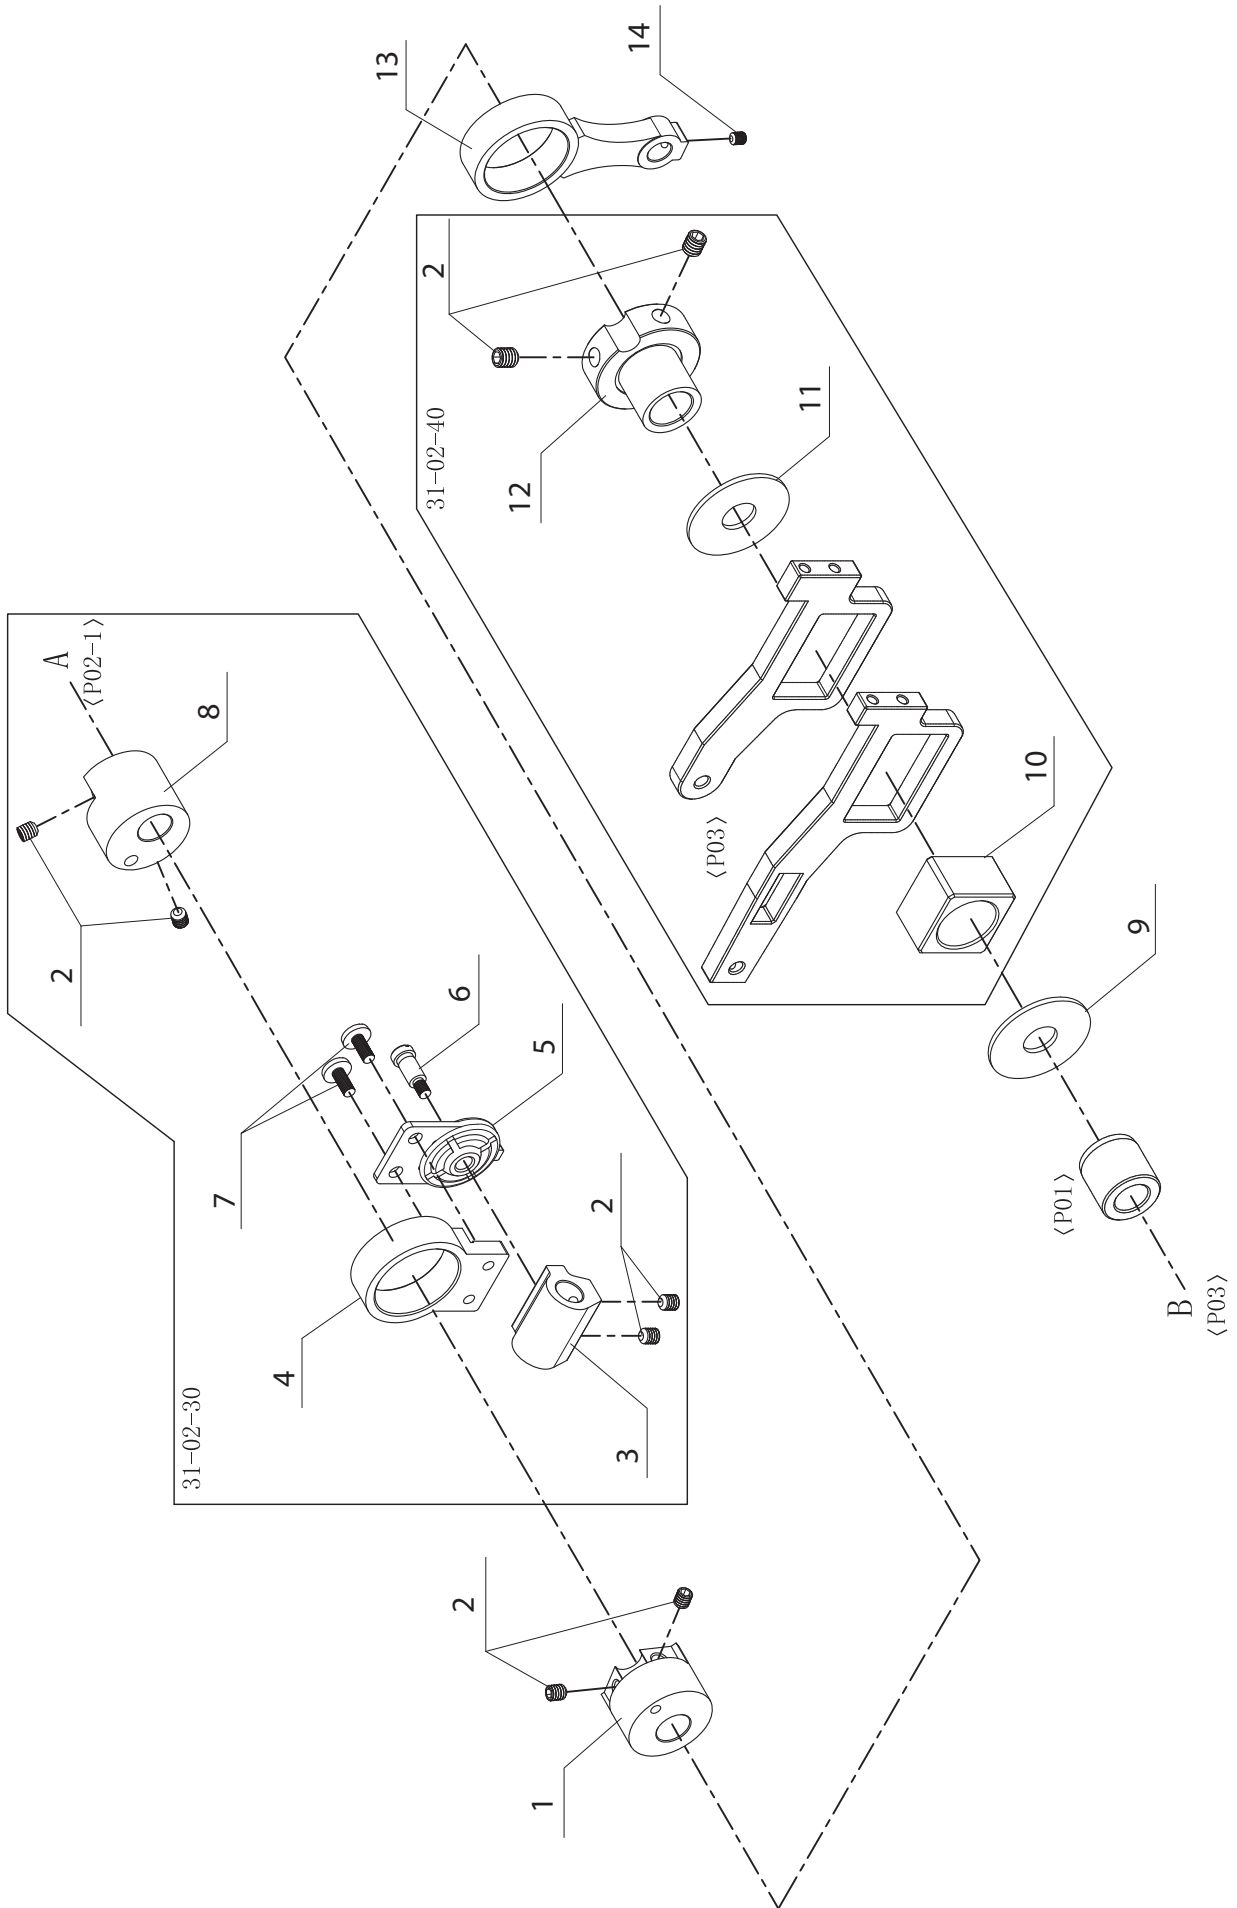

B

No.	Part No.	Description
1	68021138	Screw M4-L8
2	68021700	Face cover
3	SEE #5	Blade
4	SEE #5	Thread cutter holder
5	68015728	Thread Cutter Set
6	68021701	Left side cover
7	68021157	Screw M4-L10
8	68021702	Left side cover screw cover
9		
10	68021815	Thread guide plate
11	68021816	Thread guide dish
12	68021616	Spring cutton
13	68021703	Top cover
14	68021705	Top cover screw cover
15		
16	68021706	Spool pin cap
17	68021707	Spool set

PFAFF Admire 1000

No.	Part No.	Description
1	68021708	Front open cover
2	68021249	Tapping Screw
3	68021252	Movable support
4	68021136	Snap ring E-3
5	68021253	Fulcrum
6	68021248	Spring
7	68021251	Movable support body
8	68021240	Tapping Screw
9	68021709	Accessories box
10	68021710	Accessories box core
11	68021157	Screw M4-L10
12	68021713	Garbage box
13	68021719	Bottom cover
14	68021138	Screw M4-L8
15	68022259	Rubber suction cups
16	68021232	Flat washer
17	68021723	Screw M4

D

No.	Part No.	Description
1	68021457	Screw M3
2	68021724	Thread stand
3	68019594	Spool pins fulcrum
4	68021798	Flat washer
5	68021563	Snap ring E-6
6	68021801	Screw M4-12
7	68021725	Spool pin limit
8	68021804	Leaf spring
9	68021802	Flat washer
10	68021726	Back cover
11	68021727	Handle cover
12	68021814	Spool pin
13	68021729	Back cover screw cover
14	68021138	Screw M4-L8

No.	Part No.	Description
1	68021316	Tapping Screw
2	68019590	Spindle belt pulley
3	68021089	Tapping Screw
4	68021730	Hand wheel cap
5	68019589	Screw
6	68021731	Handwheel
7	68021384	Screw M5-L5
8	68021461	Stop collar
9	68021053	Washer
10	68021428	Upper shaft connecting rod
11	68021432	Upper shaft eccentric cam
12	68021430	Balance cam
13	68021732	Spindle
14	68021424	Spring pin
15	68021260	Connecting crank
16	68021471	Connecting sleeve
17	68021480	Connecting crank
18	68021330	Screw M4
19	68021266	Screw M4-L8
20	68021733	Upper looper eccentric cam