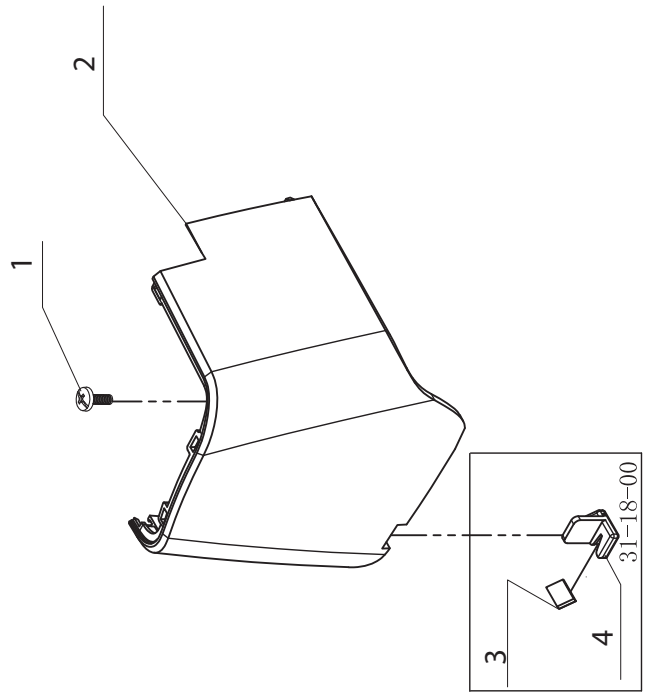

Las piezas de repuesto sin número en esta lista no se entregarán.

A

No.	Part No.	Description
1	68021122	Screw M3-L6
2	68021380	Screw
3	68021397	Front decorative cover
4	68021599	Needle thread guide support
5	68021243	Tapping Screw ST3X5
6	68021600	Front cover
7	68021830	Sticker
8	68021824	Thread guide spring
9	68021654	Thread guide
10	68021832	Sticker
11	68021826	Upper looper thread guider
12	68021691	Screw M4
13	68021283	Screw
14	68021814	Spool pin
15	68021692	Right decorative cover
16	68021697	Right side cover
17		
18	68021138	Screw M4-L8
19	68021698	Right decorative cover screw cover
20	68021699	Right side cover screw cover

B

No.	Part No.	Description
1	68021138	Screw M4-L8
2	68021700	Face cover
3	SEE #5	Blade
4	SEE #5	Thread cutter holder
5	68015728	Thread Cutter Set
6	68021701	Left side cover
7	68021157	Screw M4-L10
8	68021702	Left side cover screw cover
9		
10	68021815	Thread guide plate
11	68021816	Thread guide dish
12	68021616	Spring cutton
13	68021703	Top cover
14	68021705	Top cover screw cover
15		
16	68021706	Spool pin cap
17	68021707	Spool set