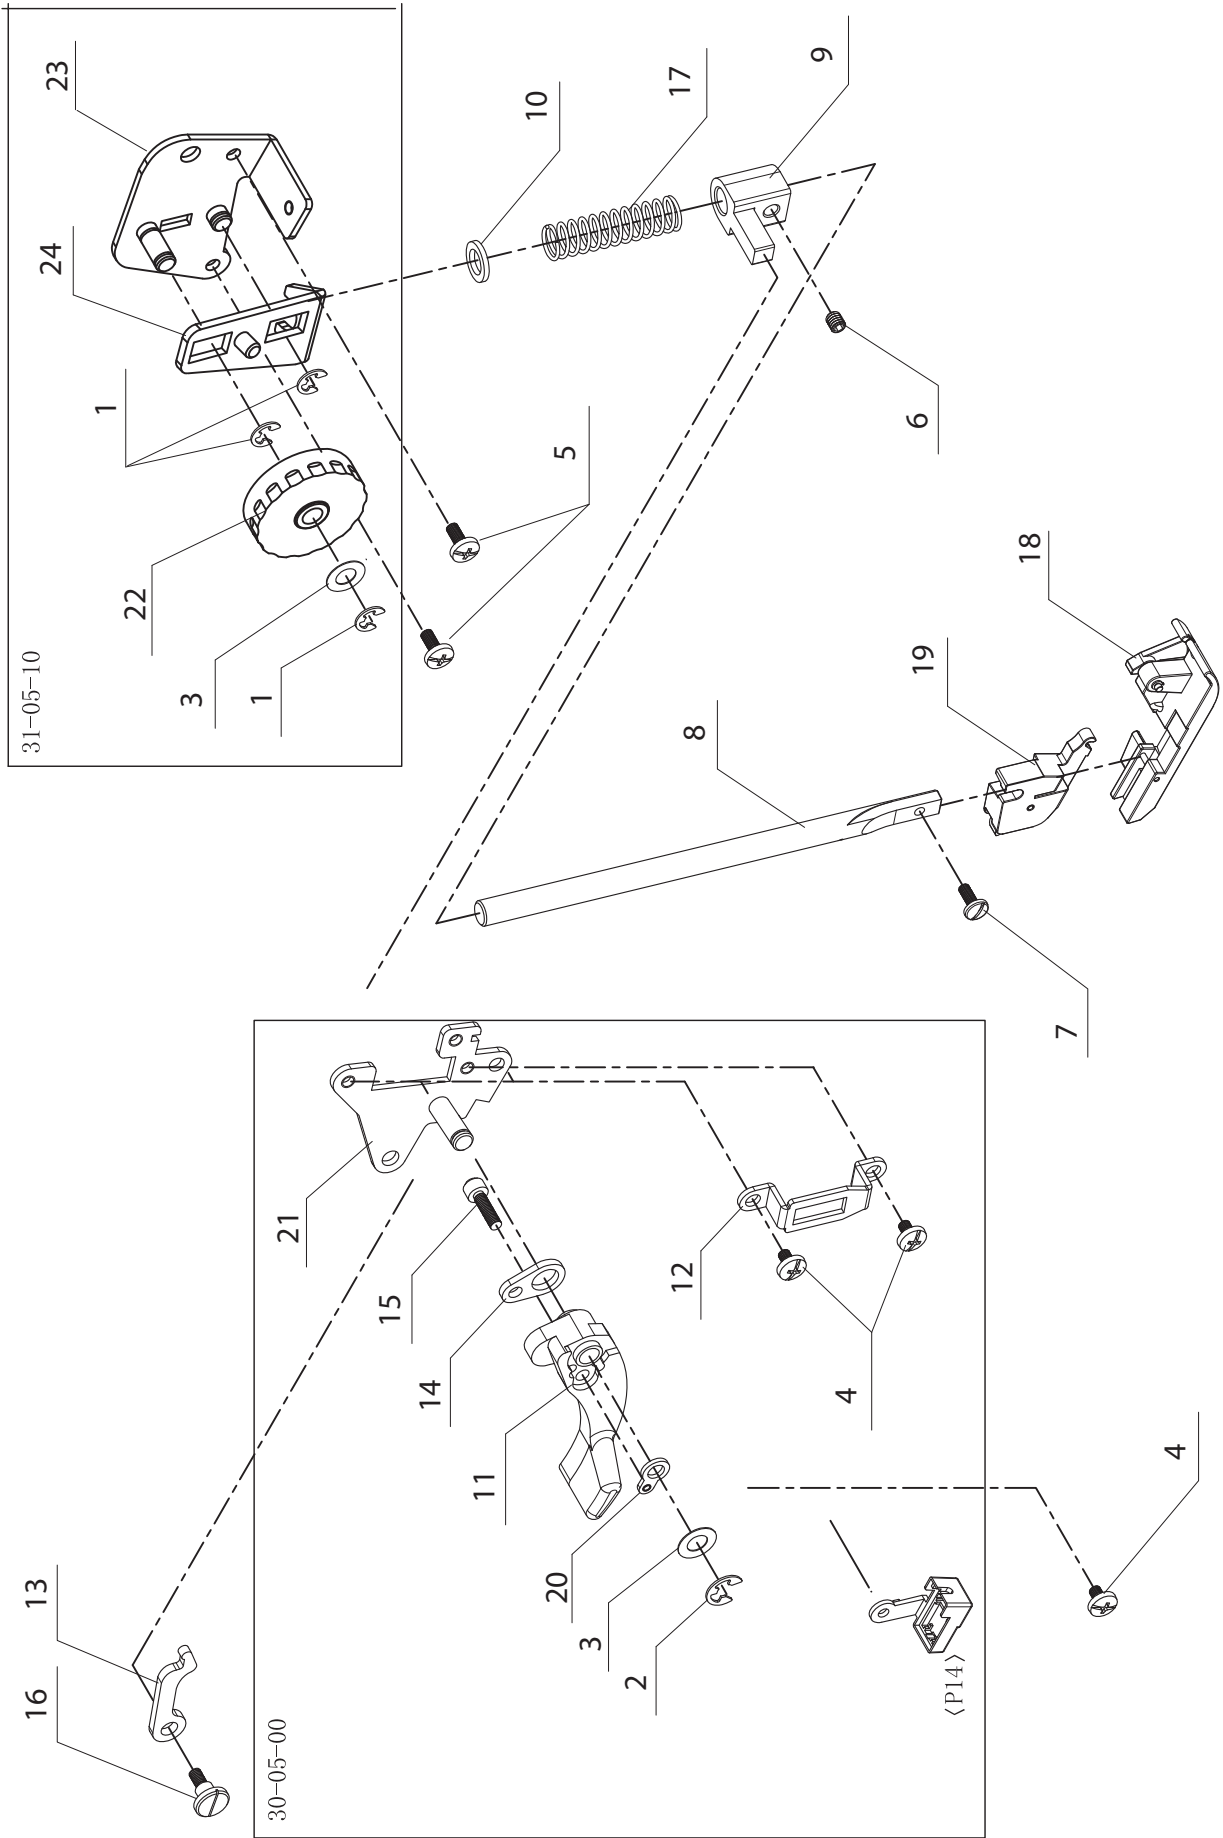

G

No.	Part No.	Description
1	68020936	Snap ring E-5
2	68021580	Washer
3	68021303	Flat washer
4	68021266	Screw M4-L8
5	68021001	Screw M4-4
6	68021592	Spring pin
7	68021549	Feeding slider
8	68021577	Feeding crank
9	68021308	Stop collar
10	68019591	Main feed tooth
11	68019592	Assistant feed tooth
12	68021500	Feeding eccentric cam
13	68021468	Feeding table
14	68021478	DF Feeding table
15	68021590	Feeding connecting crank
16	68021591	Spout-adjusting
17	68021582	Fulcrum
18	68021588	Screw
19	68021589	Pin
20	68021499	Shaft
21	68021501	Shaft
22	68021475	Screw
23	68021587	Spring
24	68021486	Slider
25	68021480	Connecting crank

No.	Part No.	Description
1	68021454	Internal teeth lock washer CS-6
2	68021548	Internal teeth lock washer CS-4
3	68021278	Snap ring E-4
4	68021466	Flat washer
5	68021387	Washer
6	68021457	Screw M3
7	68021300	Screw M4-L5
8	68021001	Screw M4-4
9	68021299	Screw M4-5
10	68021384	Screw M5-L5
11	68019580	Needle set screw
12	68021051	Spring pin 3.5*22
13	68021447	Balance shaft sleeve
14	68021425	Upper shaft crank
15	68021448	Needle bar connect pin
16	68021259	Shaft sleeve
17	68021317	Upper shaft crank
18	68021689	Balance thread guide
19	68021490	Balance
20	68021449	Connecting plate
21	68021420	Connecting pin
22	68021455	Needle bar
23	68021396	Upper shaft
24	68021429	Shaft
25	68021492	Shaft
26	68021688	Thread guide catch
27	68019579	Needle clamp body
28	68021450	Needle clamp connecting rod
29	68021246	Flat washer
30	68021561	Screw M4-L14
31		Needle
32	68019581	Needle bar guide thread