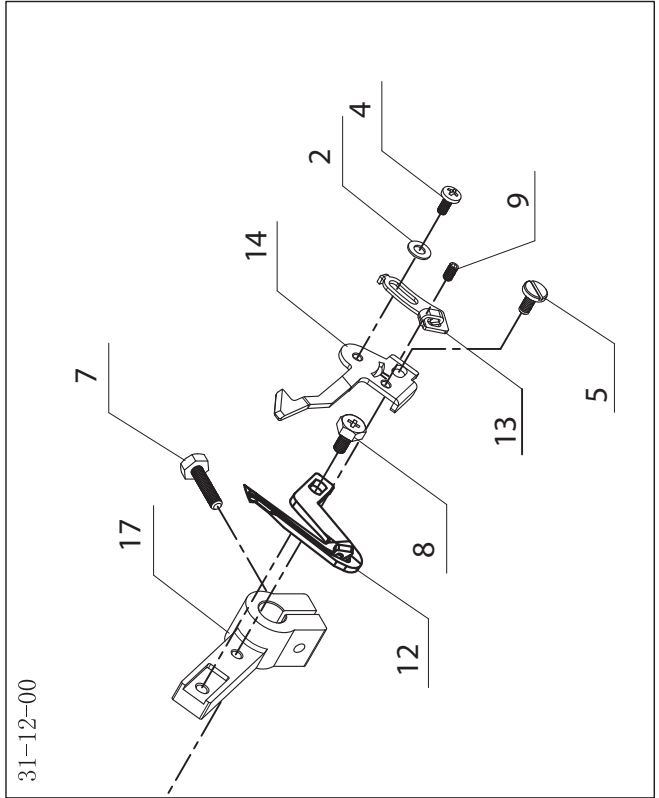

No.	Part No.	Description
1	68021563	Snap ring E-6
2	68021390	Flat washer
3	68021551	Flat washer
4	68021323	Screw M3x6
5	68021391	Screw M3.5
6	68021266	Screw M4-L8
7	68021332	Screw M4x13
8	68021379	Screw 4x7
9	68020982	Screw 3x5
10	68021001	Screw M4-4
11	68021259	Shaft sleeve
12	68019568	Lower looper
13	68019570	Down thread guider
14	68019569	Needle plate support A
15	68021256	Basic cover
16	68021351	Fulcrum
17	68021389	Lower looper table