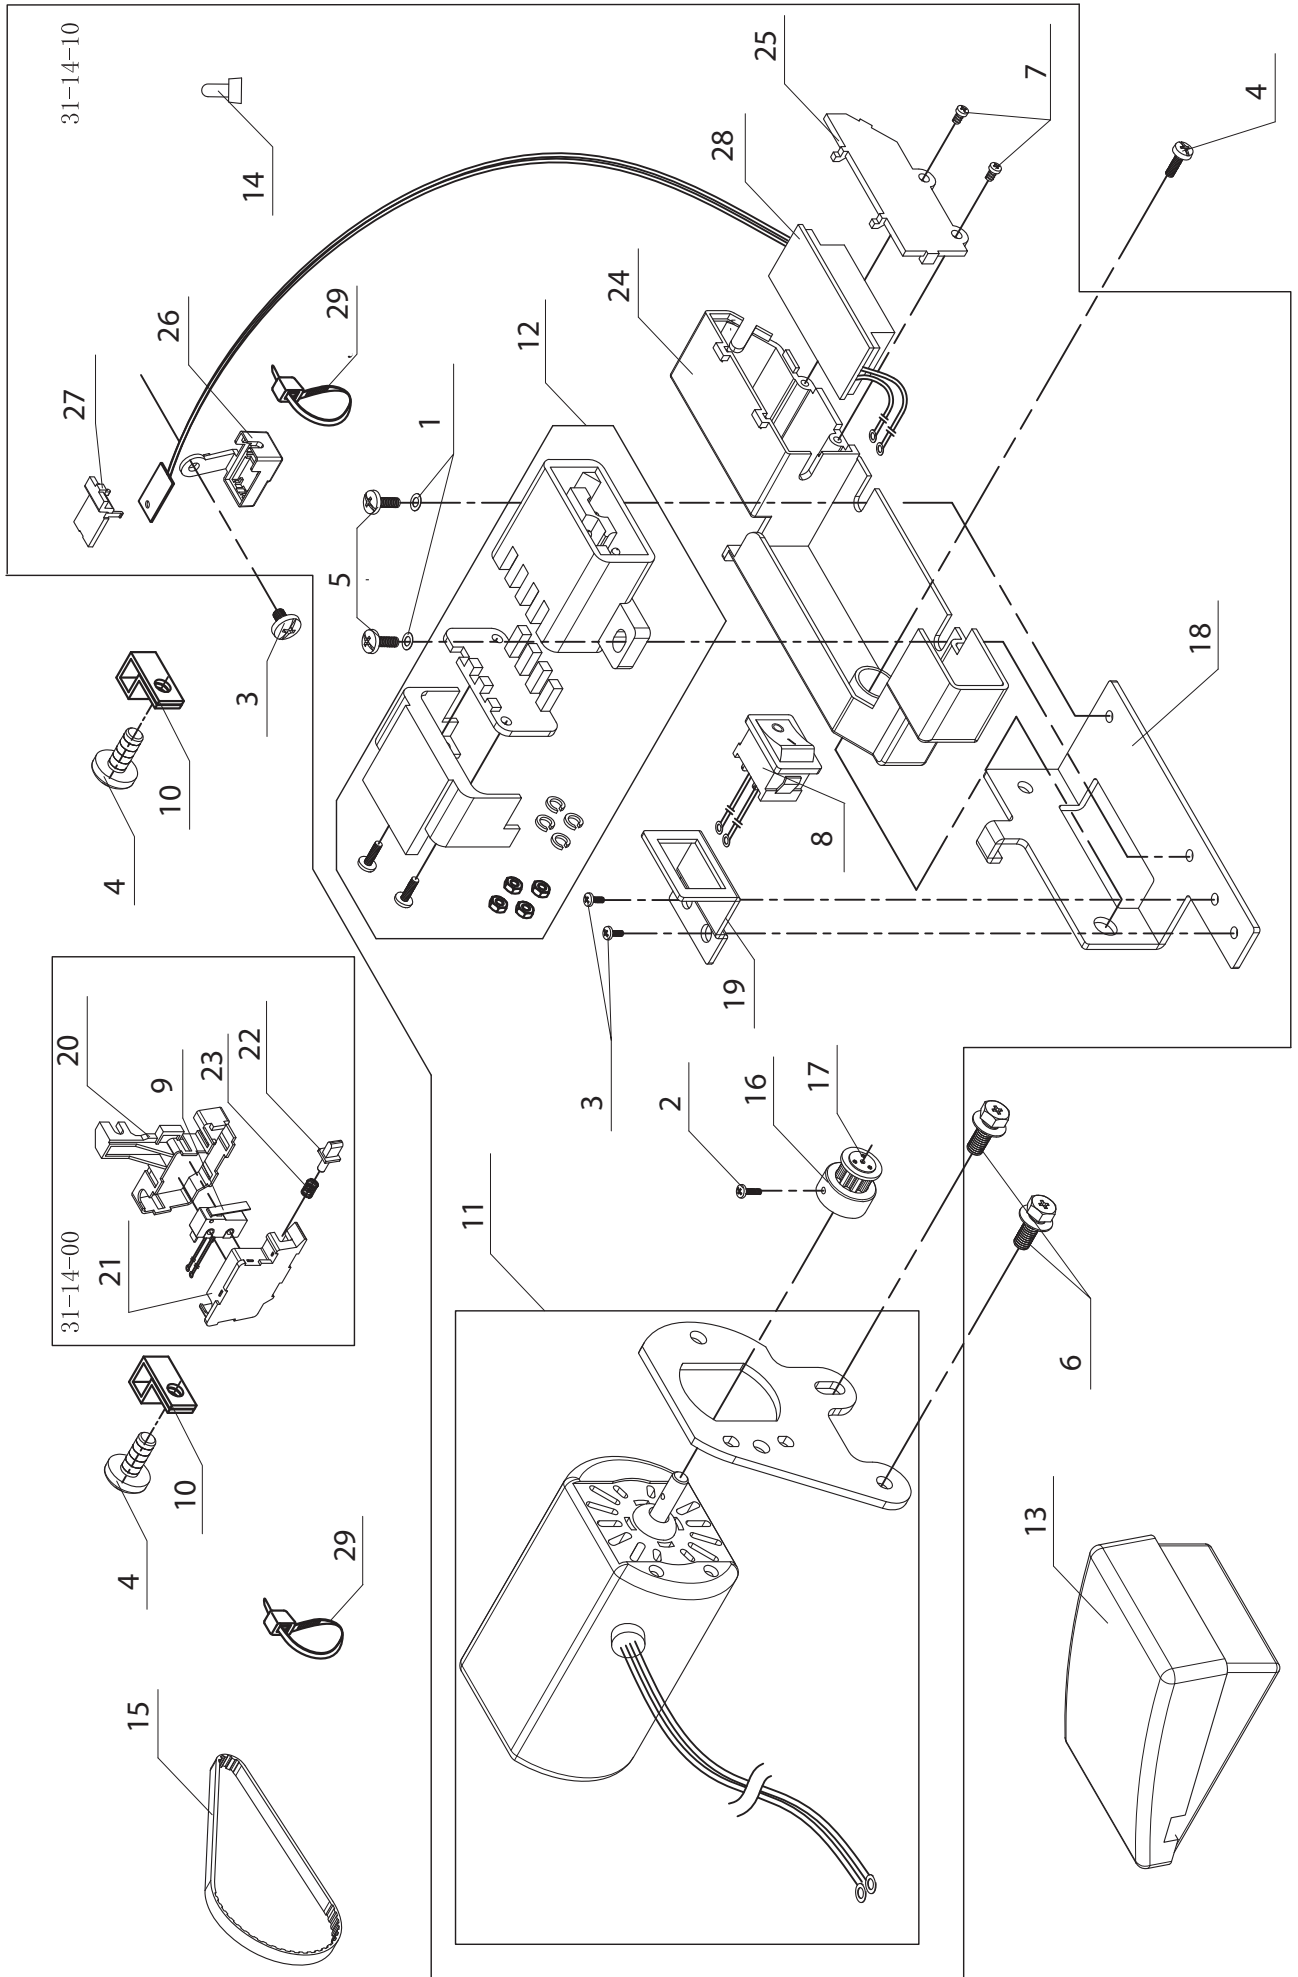

No.	Part No.	Description
1	68021417	Flat washer
2	68021394	Screw M2.5x12
3	68021300	Screw M4-L5
4	68021266	Screw M4-L8
5	68021753	Screw M4-L10
6	68021395	Hexagon bolt with washer M5*14
7	68021414	Tapping Screw M3-L6
8	68021408	Switch 220V
	68021930	Switch 110V US
9	68021402	Micro switch 220V
	68021931	Micro switch 110V US
10	68021416	Cable clamp
11	68019624	Motor 220V
	68019572	Motor 110V US
12	68021097	Socket
13	68019571	Footcontrol 110V US
	68019635	Footcontrol 220V Standard EU plug
	68022203	Footcontrol 220V UK Plug
14	68021406	End wire connector
15	68019575	Belt
16	68019573	Motor flywheel
17	68019574	Motor flywheel cover
18	68021415	Socket support
19	68021407	Switch support
20	68021760	Micro switch upper cover
21	68021762	Micro switch lower cover
22	68021763	Micro switch knob
23	68021404	Reset spring
24	68021411	Electrical insulation board
25	68021413	LED light board box
26	68021410	LED face cover
27	68021409	LED face cover small cover
28	68021412	LED light 220V
	68021932	LED light 110V US
29	68021094	Nylon cable ties