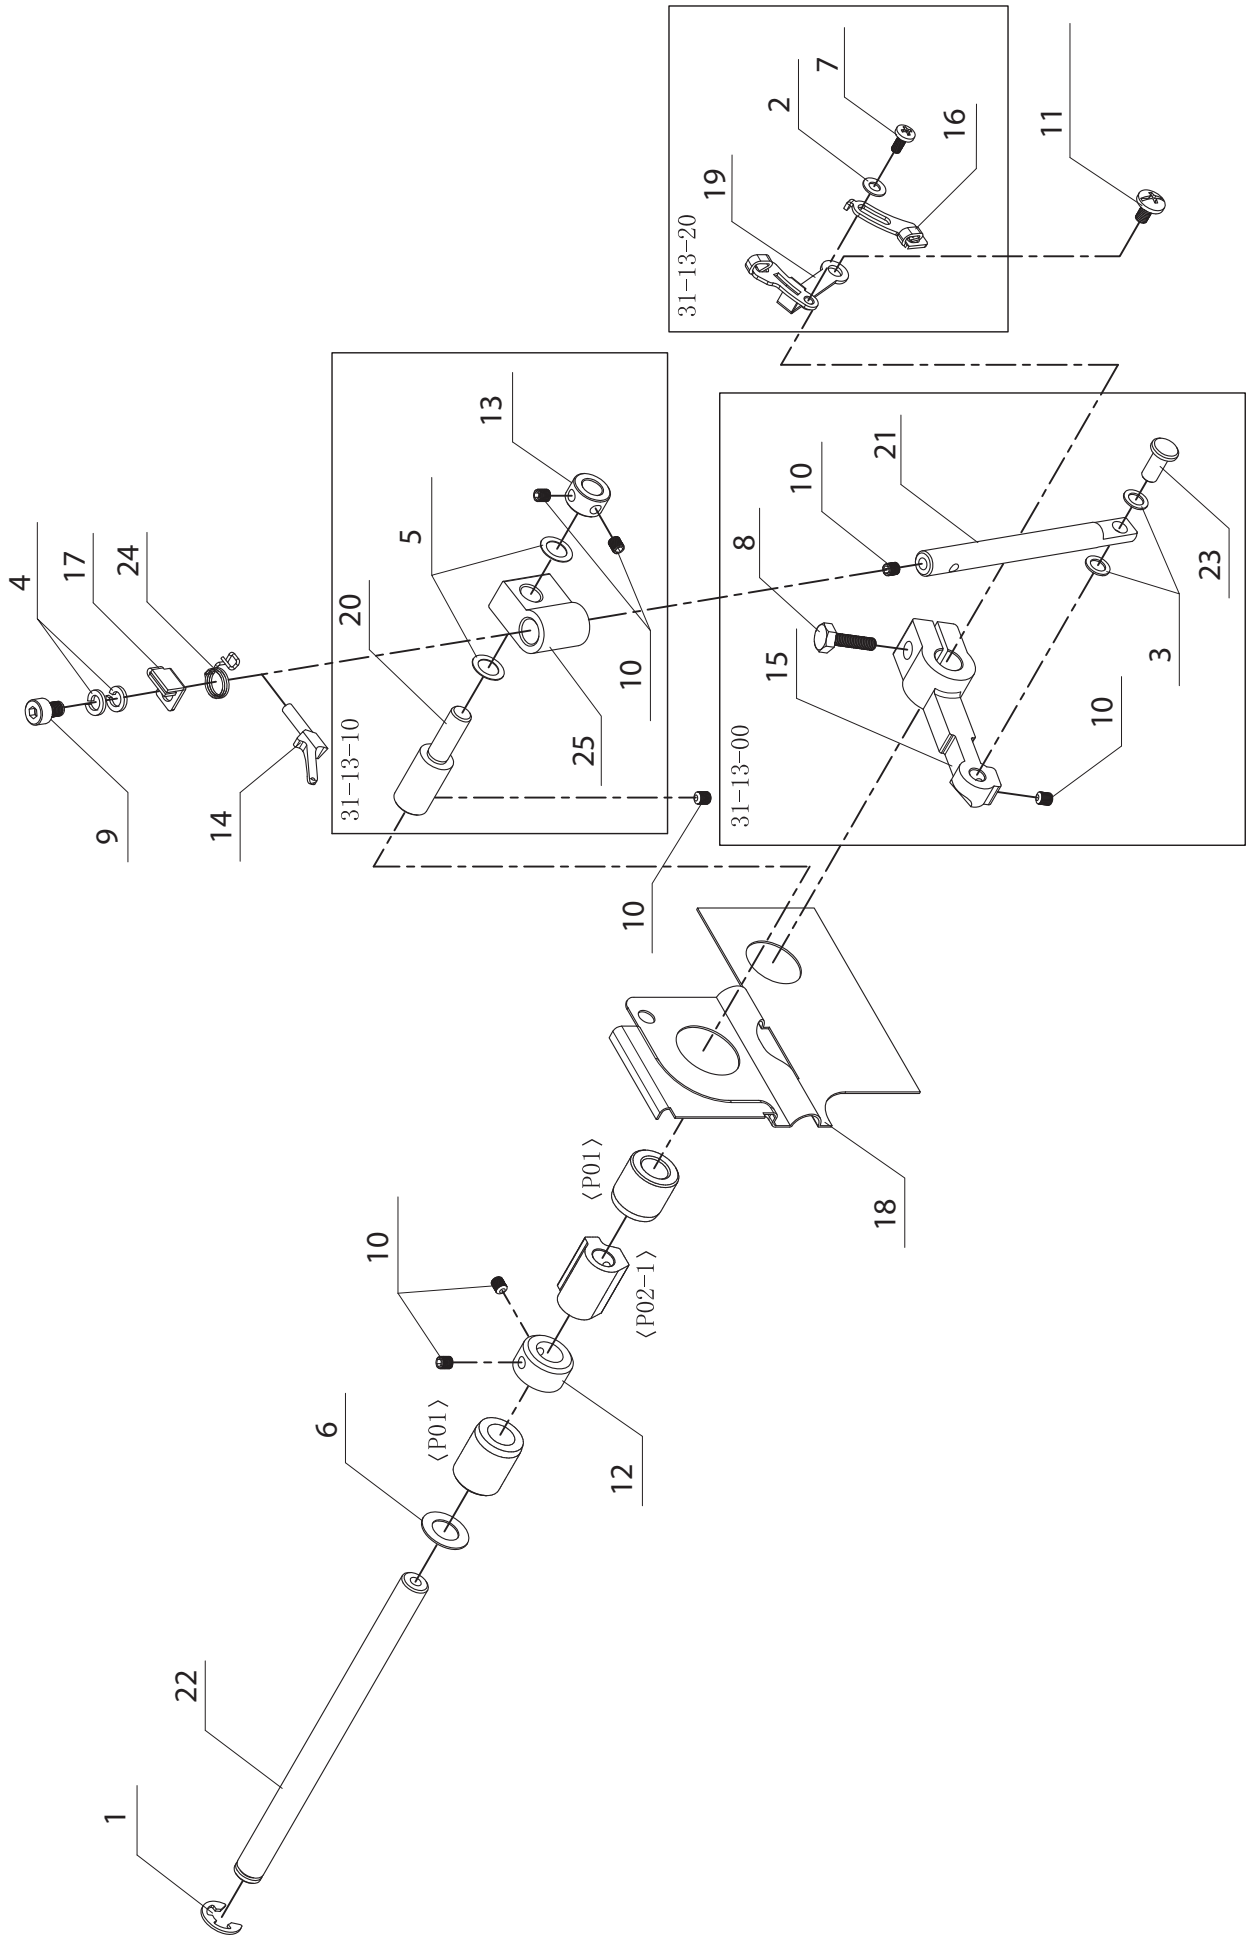

No.	Part No.	Description
1	68021563	Snap ring E-6
2	68021390	Flat washer
3	68037511	Washer
4	68021338	Spring washer
5	68021354	Washer
6	68021551	Flat washer
7	68021323	Screw M3x6
8	68021332	Screw M4x13
9	68021337	Screw 4x6
10	68021001	Screw M4-4
11	68021223	Screw M4*6
12	68021259	Shaft sleeve
13	68021355	Stop collar
14	68019566	Upper looper
15	68021336	Upper looper holder
16	68019570	Down thread guider
17	68021340	Twin thread looper support
18	68021331	Looper cover
19	68021393	Down thread guide
20	68021352	Pin
21	68021357	Fulcrum
22	68021257	Fulcrum
23	68021369	Connect pin
24	68019567	Spring
25	68021356	Connecting shaft