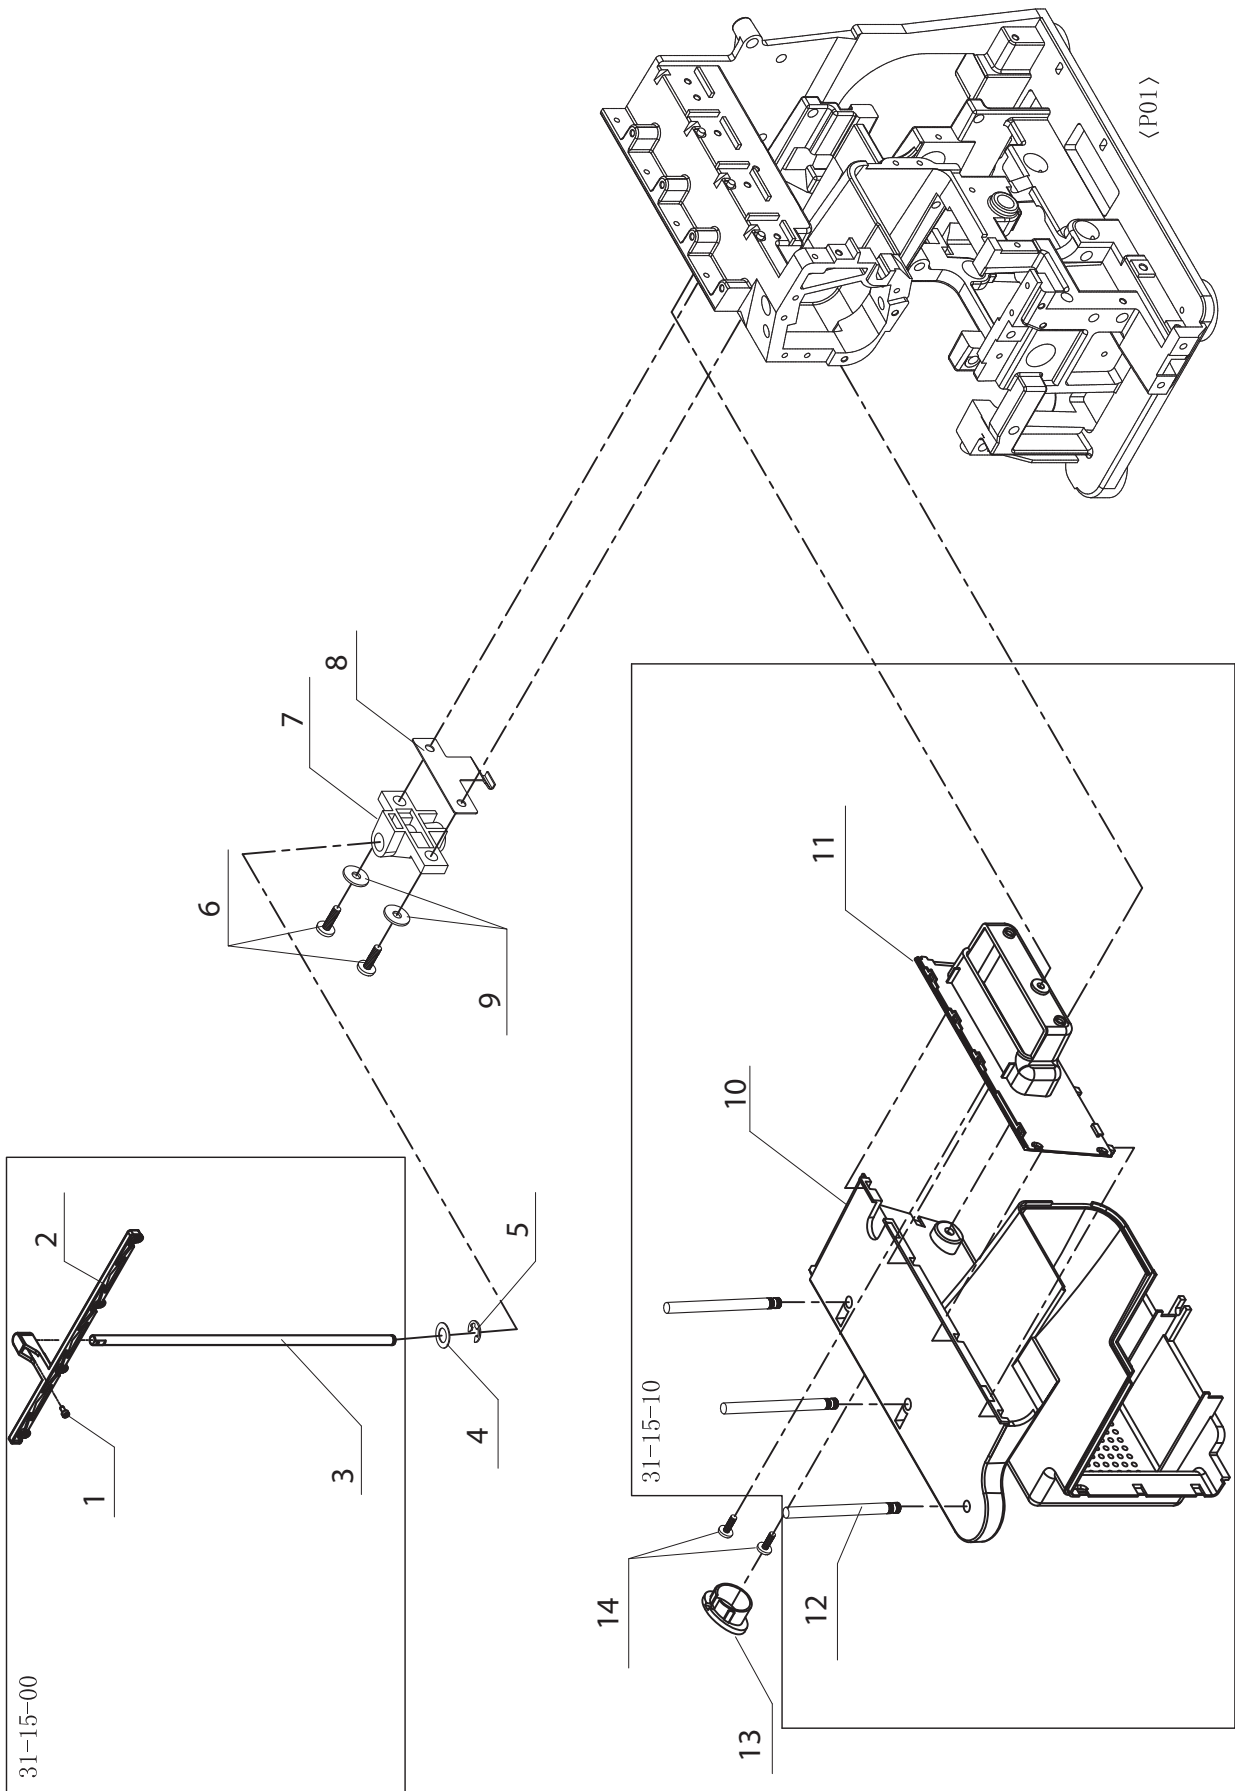

Las piezas de repuesto sin número en esta lista no se entregarán.

A

No.	Part No.	Description
1	68021122	Screw M3-L6
2	68021380	Screw
3	68021397	Front decorative cover
4	68021599	Needle thread guide support
5	68021243	Tapping Screw ST3X5
6	68021600	Front cover
7	68021830	Sticker
8	68021824	Thread guide spring
9	68021654	Thread guide
10	68021832	Sticker
11	68021826	Upper looper thread guider
12	68021691	Screw M4
13	68021283	Screw
14	68021814	Spool pin
15	68021692	Right decorative cover
16	68021697	Right side cover
17		
18	68021138	Screw M4-L8
19	68021698	Right decorative cover screw cover
20	68021699	Right side cover screw cover

B

No.	Part No.	Description
1	68021138	Screw M4-L8
2	68021700	Face cover
3	SEE #5	Blade
4	SEE #5	Thread cutter holder
5	68015728	Thread Cutter Set
6	68021701	Left side cover
7	68021157	Screw M4-L10
8	68021702	Left side cover screw cover
9		
10	68021815	Thread guide plate
11	68021816	Thread guide dish
12	68021616	Spring cutton
13	68021703	Top cover
14	68021705	Top cover screw cover
15		
16	68021706	Spool pin cap
17	68021707	Spool set

D

No.	Part No.	Description
1	68021457	Screw M3
2	68021724	Thread stand
3	68019594	Spool pins fulcrum
4	68021798	Flat washer
5	68021563	Snap ring E-6
6	68021801	Screw M4-12
7	68021725	Spool pin limit
8	68021804	Leaf spring
9	68021802	Flat washer
10	68021726	Back cover
11	68021727	Handle cover
12	68021814	Spool pin
13	68021729	Back cover screw cover
14	68021138	Screw M4-L8

No.	Part No.	Description
1	68021316	Tapping Screw
2	68019590	Spindle belt pulley
3	68021089	Tapping Screw
4	68021730	Hand wheel cap
5	68019589	Screw
6	68021731	Handwheel
7	68021384	Screw M5-L5
8	68021461	Stop collar
9	68021053	Washer
10	68021428	Upper shaft connecting rod
11	68021432	Upper shaft eccentric cam
12	68021430	Balance cam
13	68021732	Spindle
14	68021424	Spring pin
15	68021260	Connecting crank
16	68021471	Connecting sleeve
17	68021480	Connecting crank
18	68021330	Screw M4
19	68021266	Screw M4-L8
20	68021733	Upper looper eccentric cam