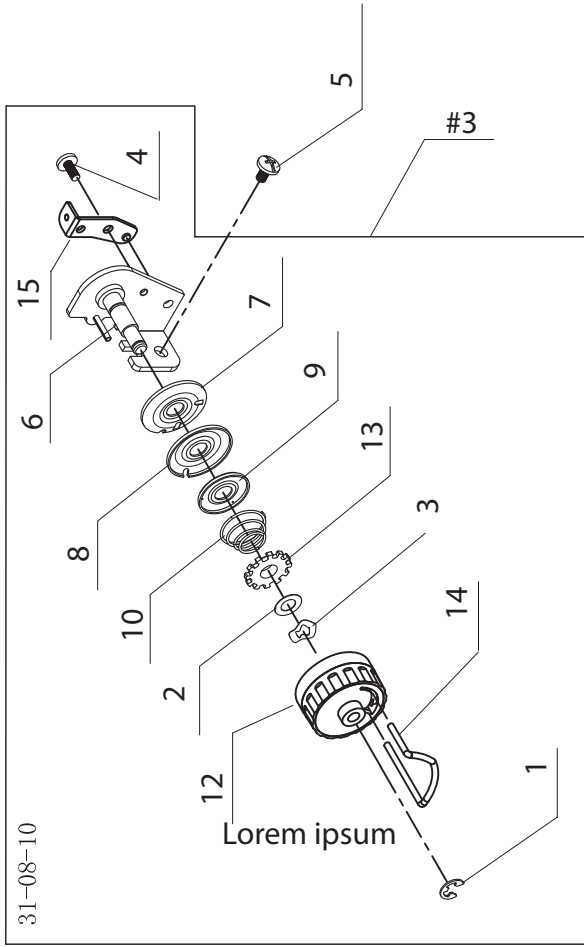

No.	Part No.	Description
1	68021454	Internal teeth lock washer CS-6
2	68021548	Internal teeth lock washer CS-4
3	68021278	Snap ring E-4
4	68021466	Flat washer
5	68021387	Washer
6	68021457	Screw M3
7	68021300	Screw M4-L5
8	68021001	Screw M4-4
9	68021299	Screw M4-5
10	68021384	Screw M5-L5
11	68019580	Needle set screw
12	68021051	Spring pin 3.5*22
13	68021447	Balance shaft sleeve
14	68021425	Upper shaft crank
15	68021448	Needle bar connect pin
16	68021259	Shaft sleeve
17	68021317	Upper shaft crank
18	68021689	Balance thread guide
19	68021490	Balance
20	68021449	Connecting plate
21	68021420	Connecting pin
22	68021455	Needle bar
23	68021396	Upper shaft
24	68021429	Shaft
25	68021492	Shaft
26	68021688	Thread guide catch
27	68019579	Needle clamp body
28	68021450	Needle clamp connecting rod
29	68021246	Flat washer
30	68021561	Screw M4-L14
31		Needle
32	68019581	Needle bar guide thread

J

No.	Part No.	Description
1	68021278	Snap ring E-4
2	68021275	Nut
3	68021303	Flat washer
4	68021373	Flat washer
5	68021300	Screw M4-L5
6	68021030	Screw M4-10
7	68021001	Screw M4-4
8	68021308	Stop collar
9	68021355	Stop collar
10	68021740	Feeding adjust cam
11	68021594	Winding plate
12	68021578	Feeding knob crank
13	68021595	Feeding adjust crank
14	68021597	Feeding dial shaft
15	68021687	Spring
16	68021250	Differential knob shrapnel
17	68021741	Stitch length knob

No.	Part No.	Description
1	68021684	Internal teeth lock washer CS-2
2	68021278	Snap ring E-4
3	68020936	Snap ring E-5
4	68021102	Flat washer
5	68021101	Washer
6	68021686	Flat washer
7	68021685	Flat washer
8	68021266	Screw M4-L8
9	68021223	Screw M4*6
10	68021677	D.T B
11	68021659	D.T dish B
12	68021103	D.T dish A
13	68021663	D.T Pressure dish
14	68021682	Shaft
15	68021679	Spring
16	68021687	Spring
17	68021680	Spring
18	68021742	Tension adjust screw
19	68021743	Tension spring
20	68021745	Front cover fulcrum
21	68021746	Tension knob
#1	68023862	THREAD TENSION REGULATOR Yellow