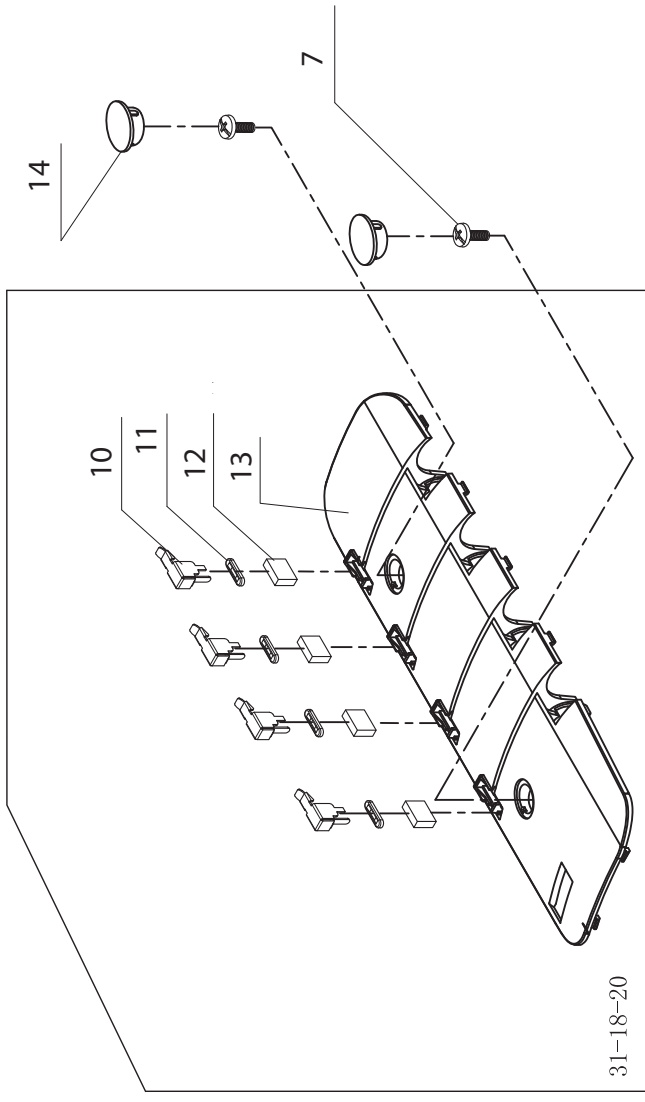

Las piezas de repuesto sin número en esta lista no se entregarán.

A

No.	Part No.	Description
1	68021122	Screw M3-L6
2	68021380	Screw
3	68021397	Front decorative cover
4	68021599	Needle thread guide support
5	68021243	Tapping Screw ST3X5
6	68021600	Front cover
7	68021830	Sticker
8	68021824	Thread guide spring
9	68021654	Thread guide
10	68021832	Sticker
11	68021826	Upper looper thread guider
12	68021691	Screw M4
13	68021283	Screw
14	68021814	Spool pin
15	68021692	Right decorative cover
16	68021697	Right side cover
17		
18	68021138	Screw M4-L8
19	68021698	Right decorative cover screw cover
20	68021699	Right side cover screw cover

B

No.	Part No.	Description
1	68021138	Screw M4-L8
2	68021700	Face cover
3	SEE #5	Blade
4	SEE #5	Thread cutter holder
5	68015728	Thread Cutter Set
6	68021701	Left side cover
7	68021157	Screw M4-L10
8	68021702	Left side cover screw cover
9		
10	68021815	Thread guide plate
11	68021816	Thread guide dish
12	68021616	Spring cutton
13	68021703	Top cover
14	68021705	Top cover screw cover
15		
16	68021706	Spool pin cap
17	68021707	Spool set

D

No.	Part No.	Description
1	68021457	Screw M3
2	68021724	Thread stand
3	68019594	Spool pins fulcrum
4	68021798	Flat washer
5	68021563	Snap ring E-6
6	68021801	Screw M4-12
7	68021725	Spool pin limit
8	68021804	Leaf spring
9	68021802	Flat washer
10	68021726	Back cover
11	68021727	Handle cover
12	68021814	Spool pin
13	68021729	Back cover screw cover
14	68021138	Screw M4-L8

No.	Part No.	Description
1	68021316	Tapping Screw
2	68019590	Spindle belt pulley
3	68021089	Tapping Screw
4	68021730	Hand wheel cap
5	68019589	Screw
6	68021731	Handwheel
7	68021384	Screw M5-L5
8	68021461	Stop collar
9	68021053	Washer
10	68021428	Upper shaft connecting rod
11	68021432	Upper shaft eccentric cam
12	68021430	Balance cam
13	68021732	Spindle
14	68021424	Spring pin
15	68021260	Connecting crank
16	68021471	Connecting sleeve
17	68021480	Connecting crank
18	68021330	Screw M4
19	68021266	Screw M4-L8
20	68021733	Upper looper eccentric cam