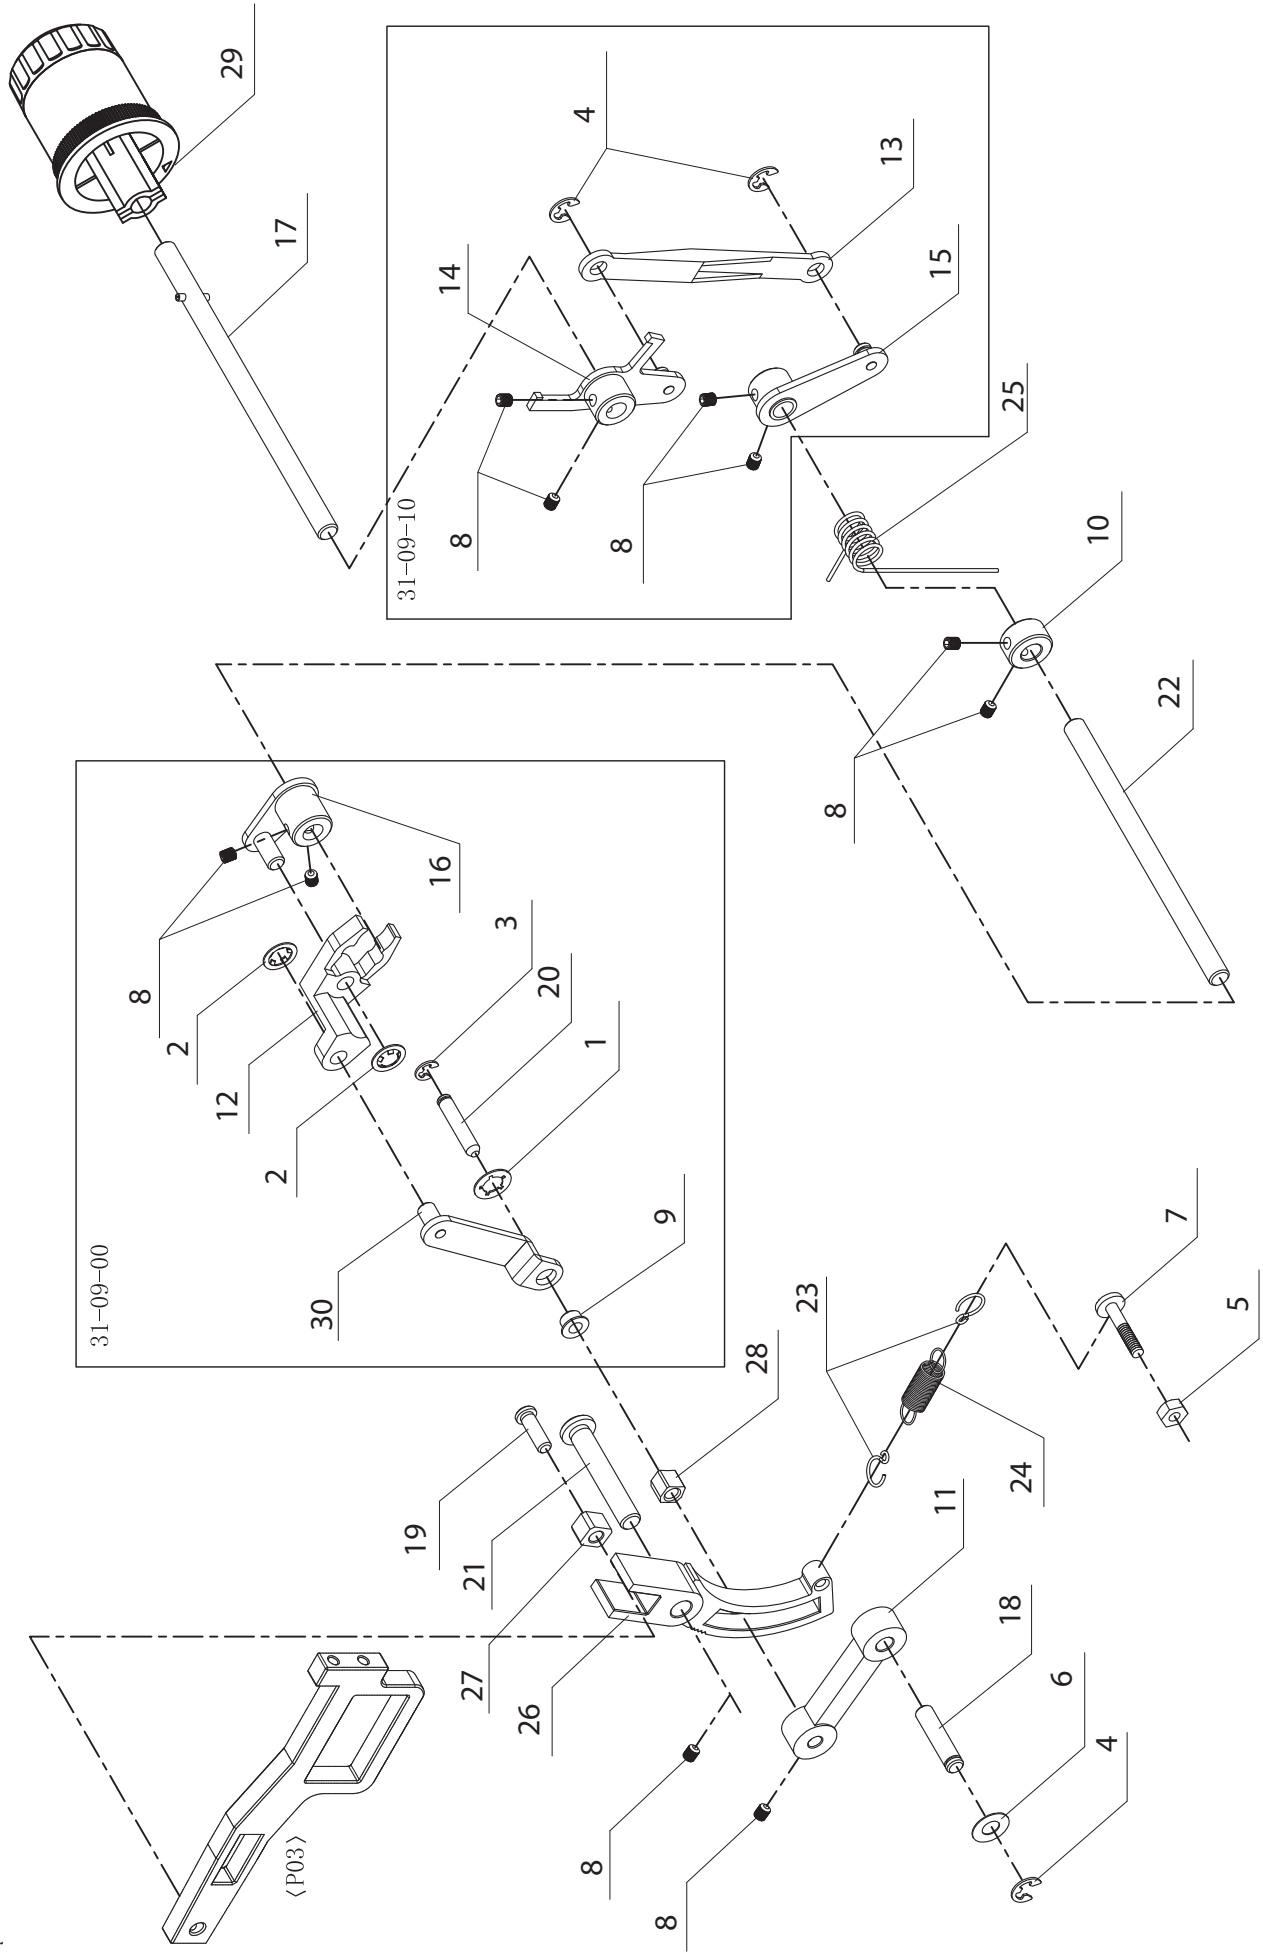

B

No.	Part No.	Description
1	68021138	Screw M4-L8
2	68021700	Face cover
3	SEE #5	Blade
4	SEE #5	Thread cutter holder
5	68015728	Thread Cutter Set
6	68021701	Left side cover
7	68021157	Screw M4-L10
8	68021702	Left side cover screw cover
9		
10	68021815	Thread guide plate
11	68021816	Thread guide dish
12	68021616	Spring cutton
13	68021703	Top cover
14	68021705	Top cover screw cover
15		
16	68021706	Spool pin cap
17	68021707	Spool set

J

No.	Part No.	Description
1	68021278	Snap ring E-4
2	68021275	Nut
3	68021303	Flat washer
4	68021373	Flat washer
5	68021300	Screw M4-L5
6	68021030	Screw M4-10
7	68021001	Screw M4-4
8	68021308	Stop collar
9	68021355	Stop collar
10	68021740	Feeding adjust cam
11	68021594	Winding plate
12	68021578	Feeding knob crank
13	68021595	Feeding adjust crank
14	68021597	Feeding dial shaft
15	68021687	Spring
16	68021250	Differential knob shrapnel
17	68021741	Stitch length knob

No.	Part No.	Description
1	68021684	Internal teeth lock washer CS-2
2	68021278	Snap ring E-4
3	68020936	Snap ring E-5
4	68021102	Flat washer
5	68021101	Washer
6	68021686	Flat washer
7	68021685	Flat washer
8	68021266	Screw M4-L8
9	68021223	Screw M4*6
10	68021677	D.T B
11	68021659	D.T dish B
12	68021103	D.T dish A
13	68021663	D.T Pressure dish
14	68021682	Shaft
15	68021679	Spring
16	68021687	Spring
17	68021680	Spring
18	68021742	Tension adjust screw
19	68021743	Tension spring
20	68021745	Front cover fulcrum
21	68021746	Tension knob
#1	68023862	THREAD TENSION REGULATOR Yellow

No.	Part No.	Description
1	68021278	Snap ring E-4
2	68021102	Flat washer
3	68021101	Washer
4	68021300	Screw M4-L5
5	68021223	Screw M4*6
6	68021657	D.T A
7	68021659	D.T dish B
8	68021103	D.T dish A
9	68021663	D.T Pressure dish
10	68021678	Spring
11	68021104	Spring
12	68021746	Tension knob
13	68021742	Tension adjust screw
14	68021743	Tension spring
15	68021748	Front decorative cover support
#2	68023863	THREAD TENSION REGULATOR Blue
#3	68023864	THREAD TENSION REGULATOR RED
#4	68023865	THREAD TENSION REGULATOR green