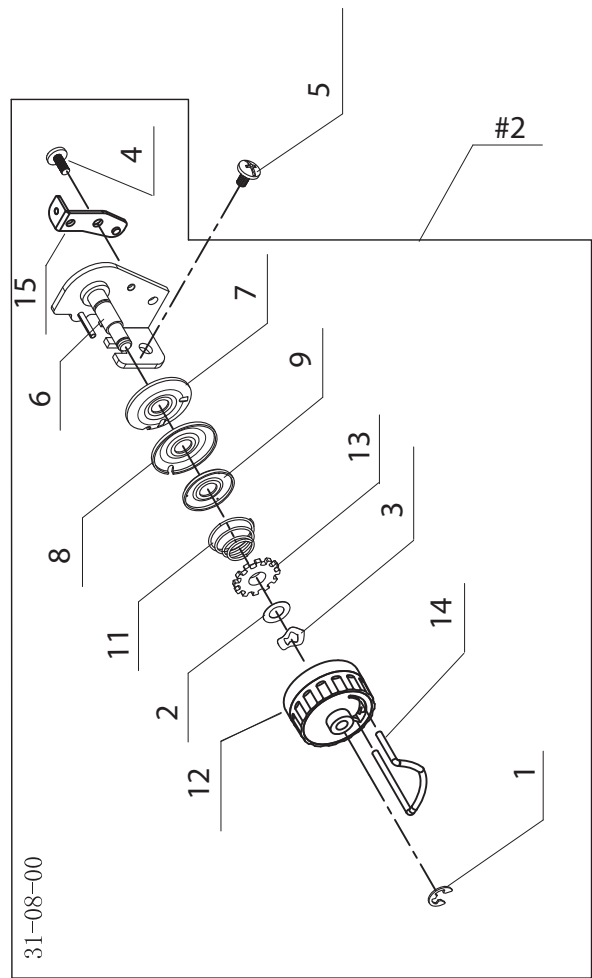

No.	Part No.	Description
1	68021454	Internal teeth lock washer CS-6
2	68021548	Internal teeth lock washer CS-4
3	68021278	Snap ring E-4
4	68021466	Flat washer
5	68021387	Washer
6	68021457	Screw M3
7	68021300	Screw M4-L5
8	68021001	Screw M4-4
9	68021299	Screw M4-5
10	68021384	Screw M5-L5
11	68019580	Needle set screw
12	68021051	Spring pin 3.5*22
13	68021447	Balance shaft sleeve
14	68021425	Upper shaft crank
15	68021448	Needle bar connect pin
16	68021259	Shaft sleeve
17	68021317	Upper shaft crank
18	68021689	Balance thread guide
19	68021490	Balance
20	68021449	Connecting plate
21	68021420	Connecting pin
22	68021455	Needle bar
23	68021396	Upper shaft
24	68021429	Shaft
25	68021492	Shaft
26	68021688	Thread guide catch
27	68019579	Needle clamp body
28	68021450	Needle clamp connecting rod
29	68021246	Flat washer
30	68021561	Screw M4-L14
31		Needle
32	68019581	Needle bar guide thread

J

No.	Part No.	Description
1	68021278	Snap ring E-4
2	68021275	Nut
3	68021303	Flat washer
4	68021373	Flat washer
5	68021300	Screw M4-L5
6	68021030	Screw M4-10
7	68021001	Screw M4-4
8	68021308	Stop collar
9	68021355	Stop collar
10	68021740	Feeding adjust cam
11	68021594	Winding plate
12	68021578	Feeding knob crank
13	68021595	Feeding adjust crank
14	68021597	Feeding dial shaft
15	68021687	Spring
16	68021250	Differential knob shrapnel
17	68021741	Stitch length knob

No.	Part No.	Description
1	68021684	Internal teeth lock washer CS-2
2	68021278	Snap ring E-4
3	68020936	Snap ring E-5
4	68021102	Flat washer
5	68021101	Washer
6	68021686	Flat washer
7	68021685	Flat washer
8	68021266	Screw M4-L8
9	68021223	Screw M4*6
10	68021677	D.T B
11	68021659	D.T dish B
12	68021103	D.T dish A
13	68021663	D.T Pressure dish
14	68021682	Shaft
15	68021679	Spring
16	68021687	Spring
17	68021680	Spring
18	68021742	Tension adjust screw
19	68021743	Tension spring
20	68021745	Front cover fulcrum
21	68021746	Tension knob
#1	68023862	THREAD TENSION REGULATOR Yellow