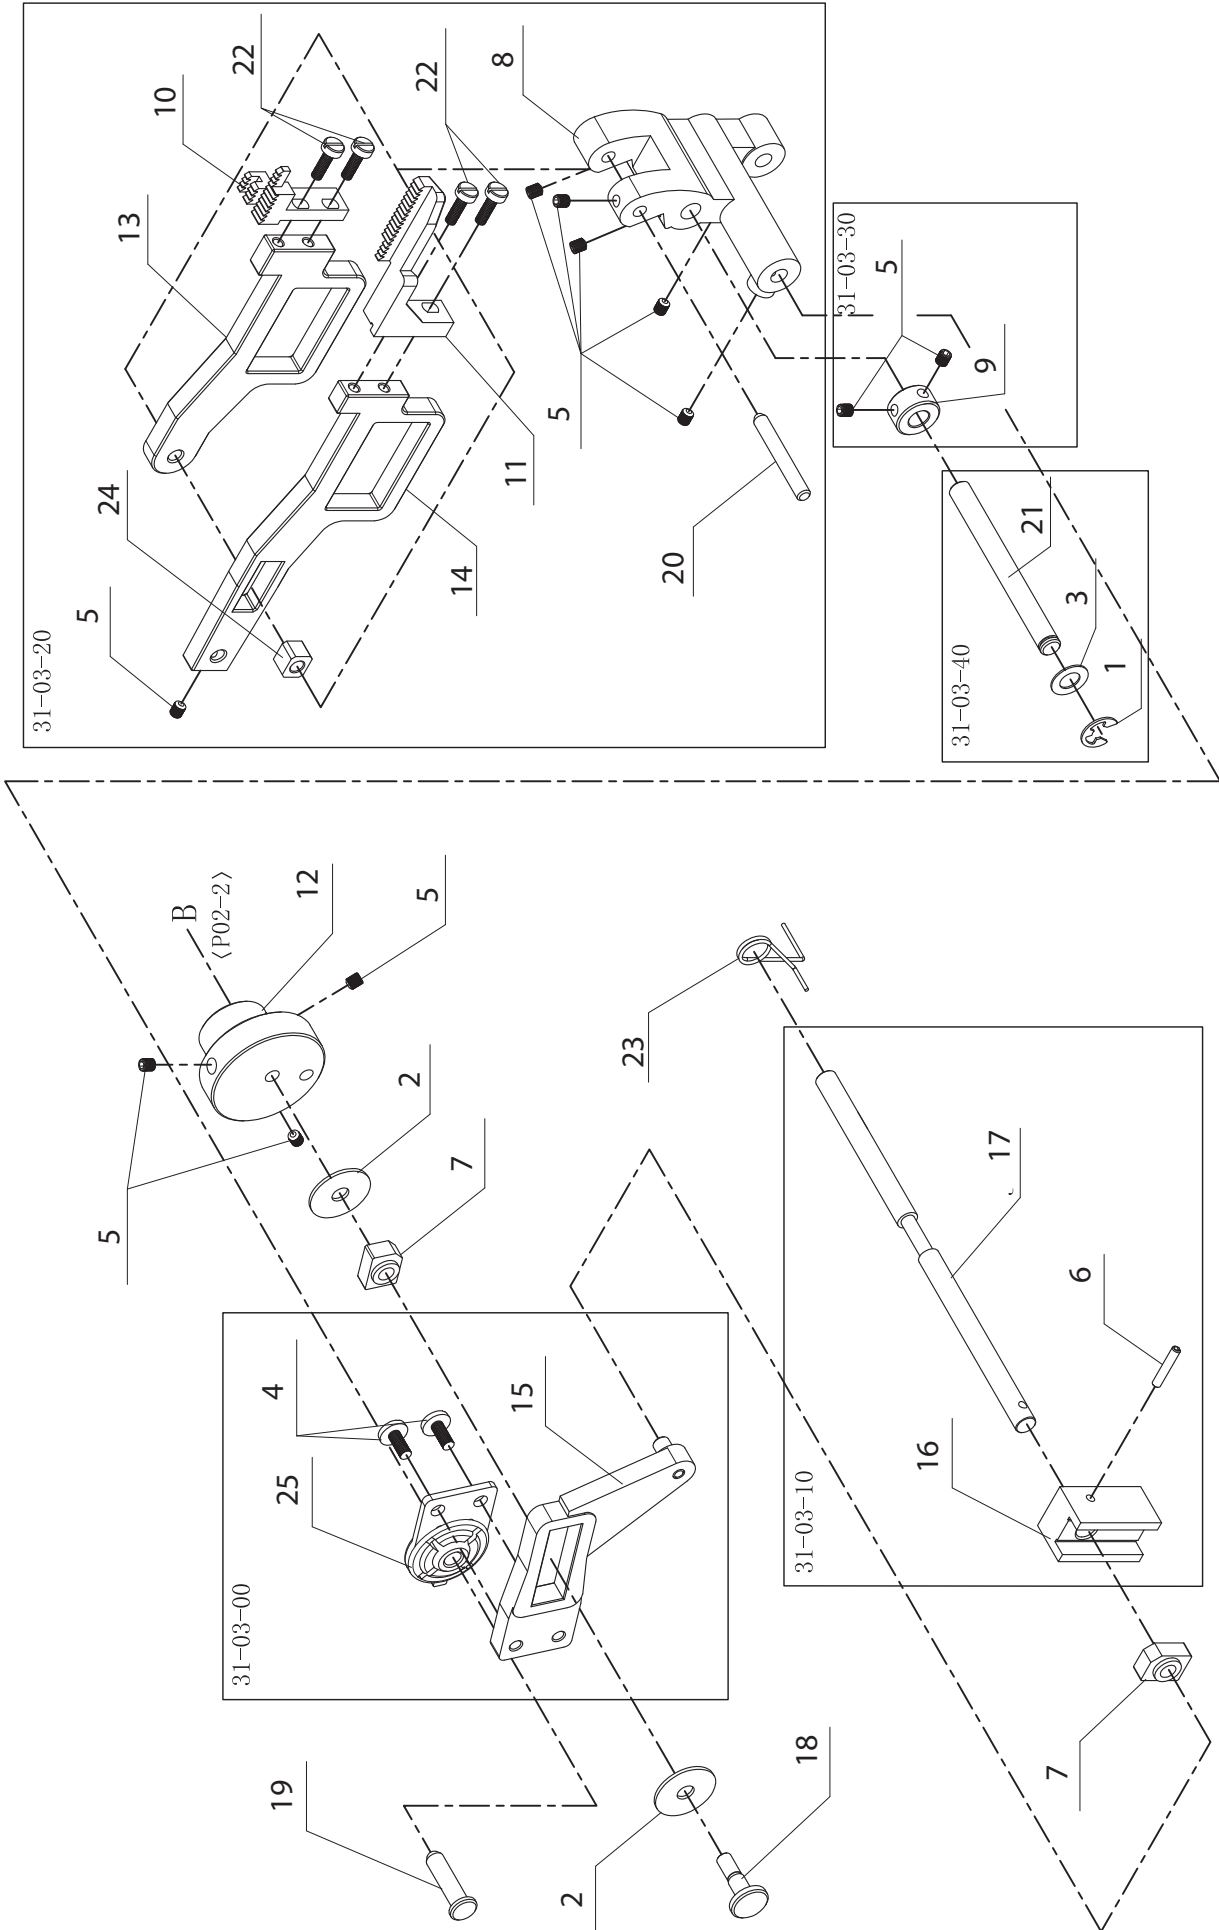

G

No.	Part No.	Description
1	68020936	Snap ring E-5
2	68021580	Washer
3	68021303	Flat washer
4	68021266	Screw M4-L8
5	68021001	Screw M4-4
6	68021592	Spring pin
7	68021549	Feeding slider
8	68021577	Feeding crank
9	68021308	Stop collar
10	68019591	Main feed tooth
11	68019592	Assistant feed tooth
12	68021500	Feeding eccentric cam
13	68021468	Feeding table
14	68021478	DF Feeding table
15	68021590	Feeding connecting crank
16	68021591	Spout-adjusting
17	68021582	Fulcrum
18	68021588	Screw
19	68021589	Pin
20	68021499	Shaft
21	68021501	Shaft
22	68021475	Screw
23	68021587	Spring
24	68021486	Slider
25	68021480	Connecting crank