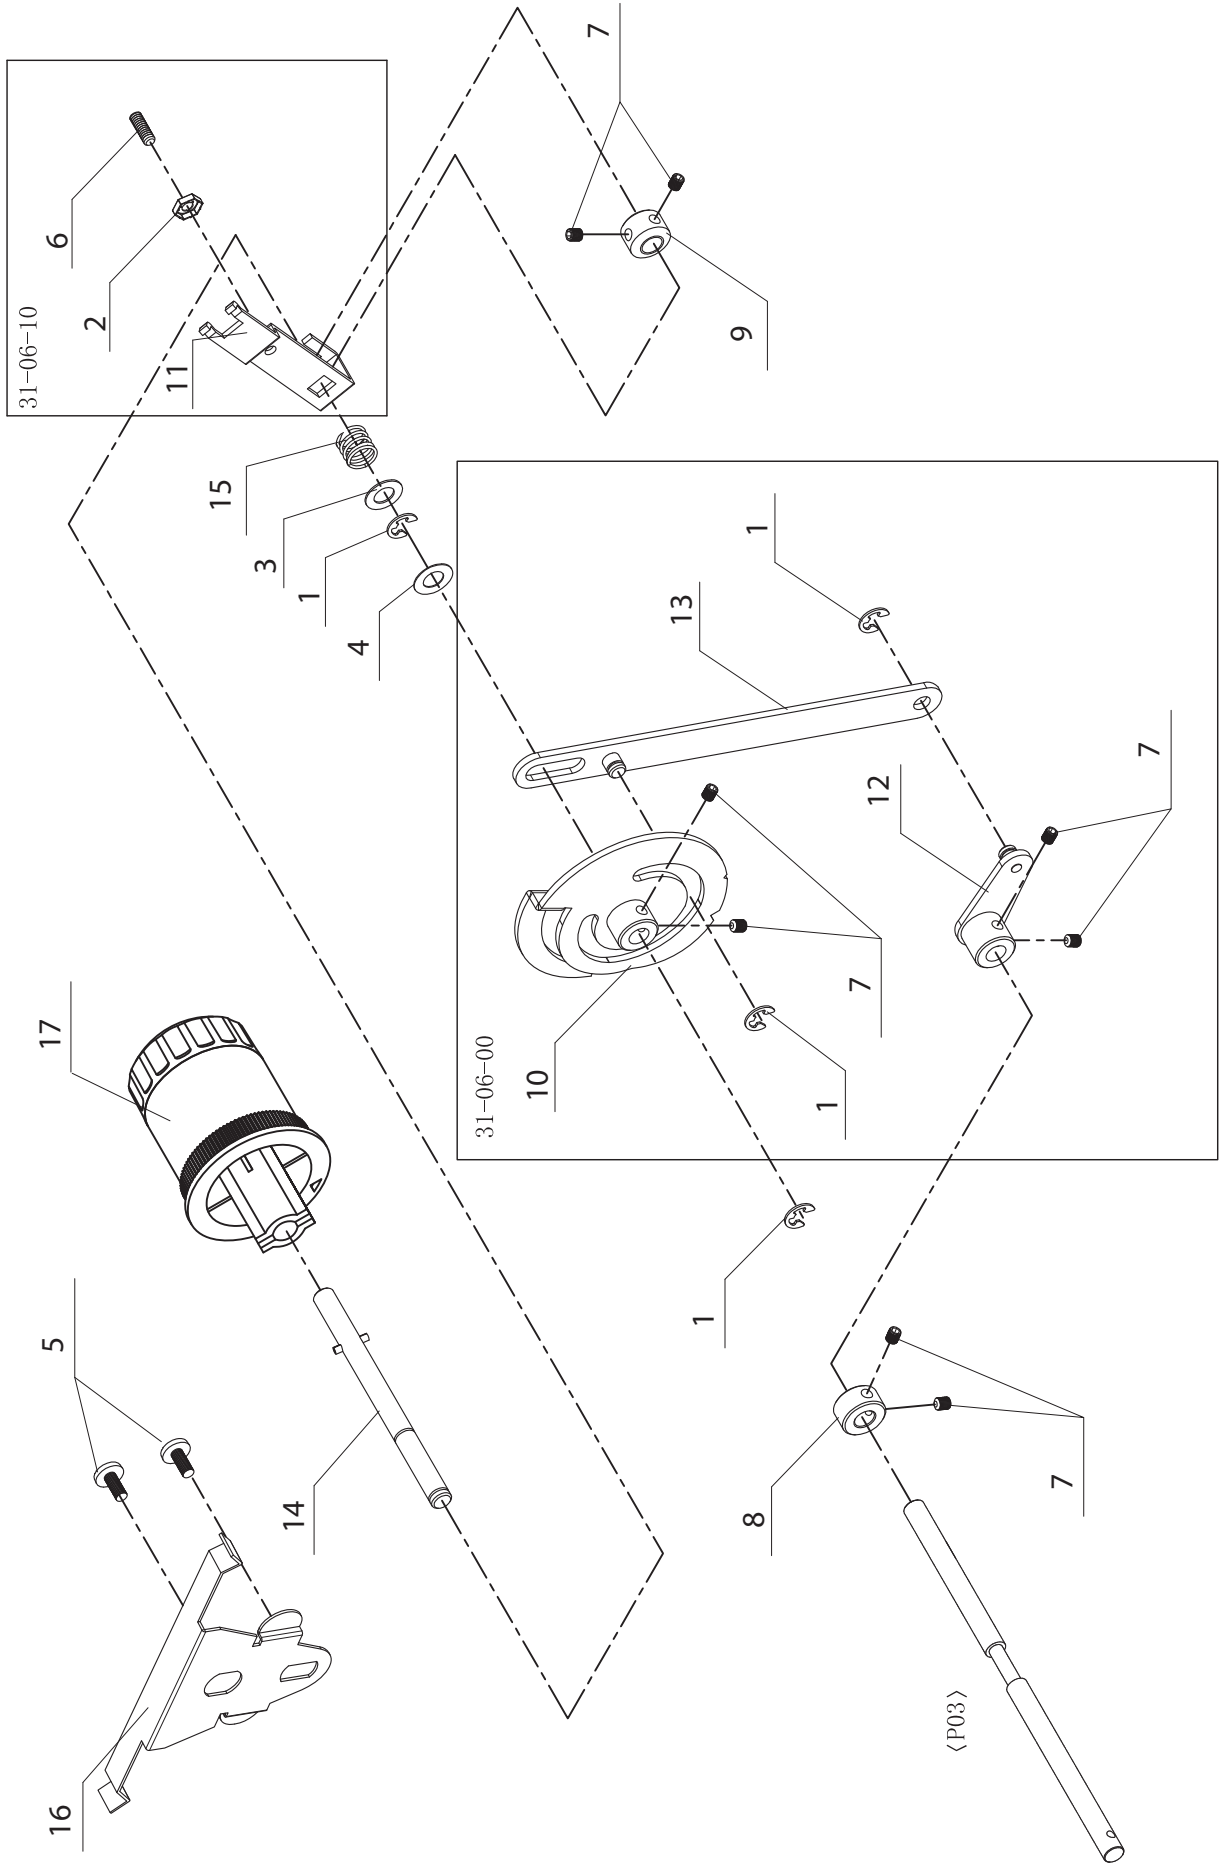

J

No.	Part No.	Description
1	68021278	Snap ring E-4
2	68021275	Nut
3	68021303	Flat washer
4	68021373	Flat washer
5	68021300	Screw M4-L5
6	68021030	Screw M4-10
7	68021001	Screw M4-4
8	68021308	Stop collar
9	68021355	Stop collar
10	68021740	Feeding adjust cam
11	68021594	Winding plate
12	68021578	Feeding knob crank
13	68021595	Feeding adjust crank
14	68021597	Feeding dial shaft
15	68021687	Spring
16	68021250	Differential knob shrapnel
17	68021741	Stitch length knob