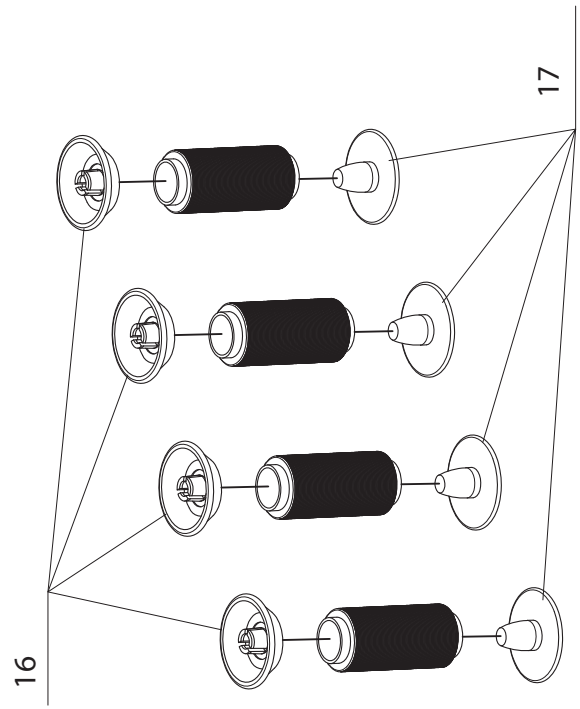

Las piezas de repuesto sin número en esta lista no se entregarán.

A

No.	Part No.	Description
1	68021122	Screw M3-L6
2	68021380	Screw
3	68021397	Front decorative cover
4	68021599	Needle thread guide support
5	68021243	Tapping Screw ST3X5
6	68021600	Front cover
7	68021830	Sticker
8	68021824	Thread guide spring
9	68021654	Thread guide
10	68021832	Sticker
11	68021826	Upper looper thread guider
12	68021691	Screw M4
13	68021283	Screw
14	68021814	Spool pin
15	68021692	Right decorative cover
16	68021697	Right side cover
17		
18	68021138	Screw M4-L8
19	68021698	Right decorative cover screw cover
20	68021699	Right side cover screw cover

B

No.	Part No.	Description
1	68021138	Screw M4-L8
2	68021700	Face cover
3	SEE #5	Blade
4	SEE #5	Thread cutter holder
5	68015728	Thread Cutter Set
6	68021701	Left side cover
7	68021157	Screw M4-L10
8	68021702	Left side cover screw cover
9		
10	68021815	Thread guide plate
11	68021816	Thread guide dish
12	68021616	Spring cutton
13	68021703	Top cover
14	68021705	Top cover screw cover
15		
16	68021706	Spool pin cap
17	68021707	Spool set