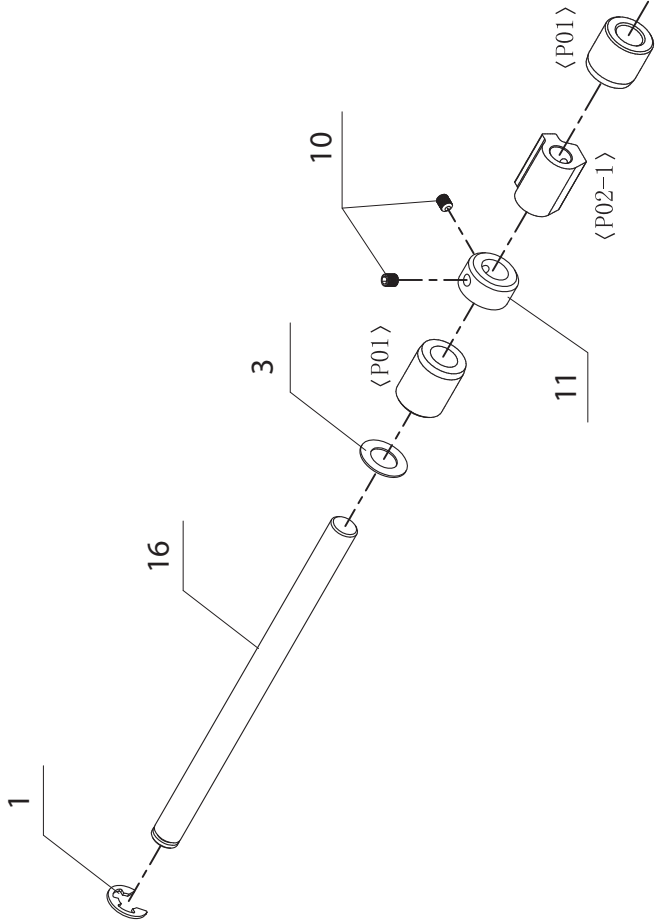

No.	Part No.	Description
1	68021563	Snap ring E-6
2	68021390	Flat washer
3	68021551	Flat washer
4	68021323	Screw M3x6
5	68021391	Screw M3.5
6	68021266	Screw M4-L8
7	68021332	Screw M4x13
8	68021379	Screw 4x7
9	68020982	Screw 3x5
10	68021001	Screw M4-4
11	68021259	Shaft sleeve
12	68019568	Lower looper
13	68019570	Down thread guider
14	68019569	Needle plate support A
15	68021256	Basic cover
16	68021351	Fulcrum
17	68021389	Lower looper table