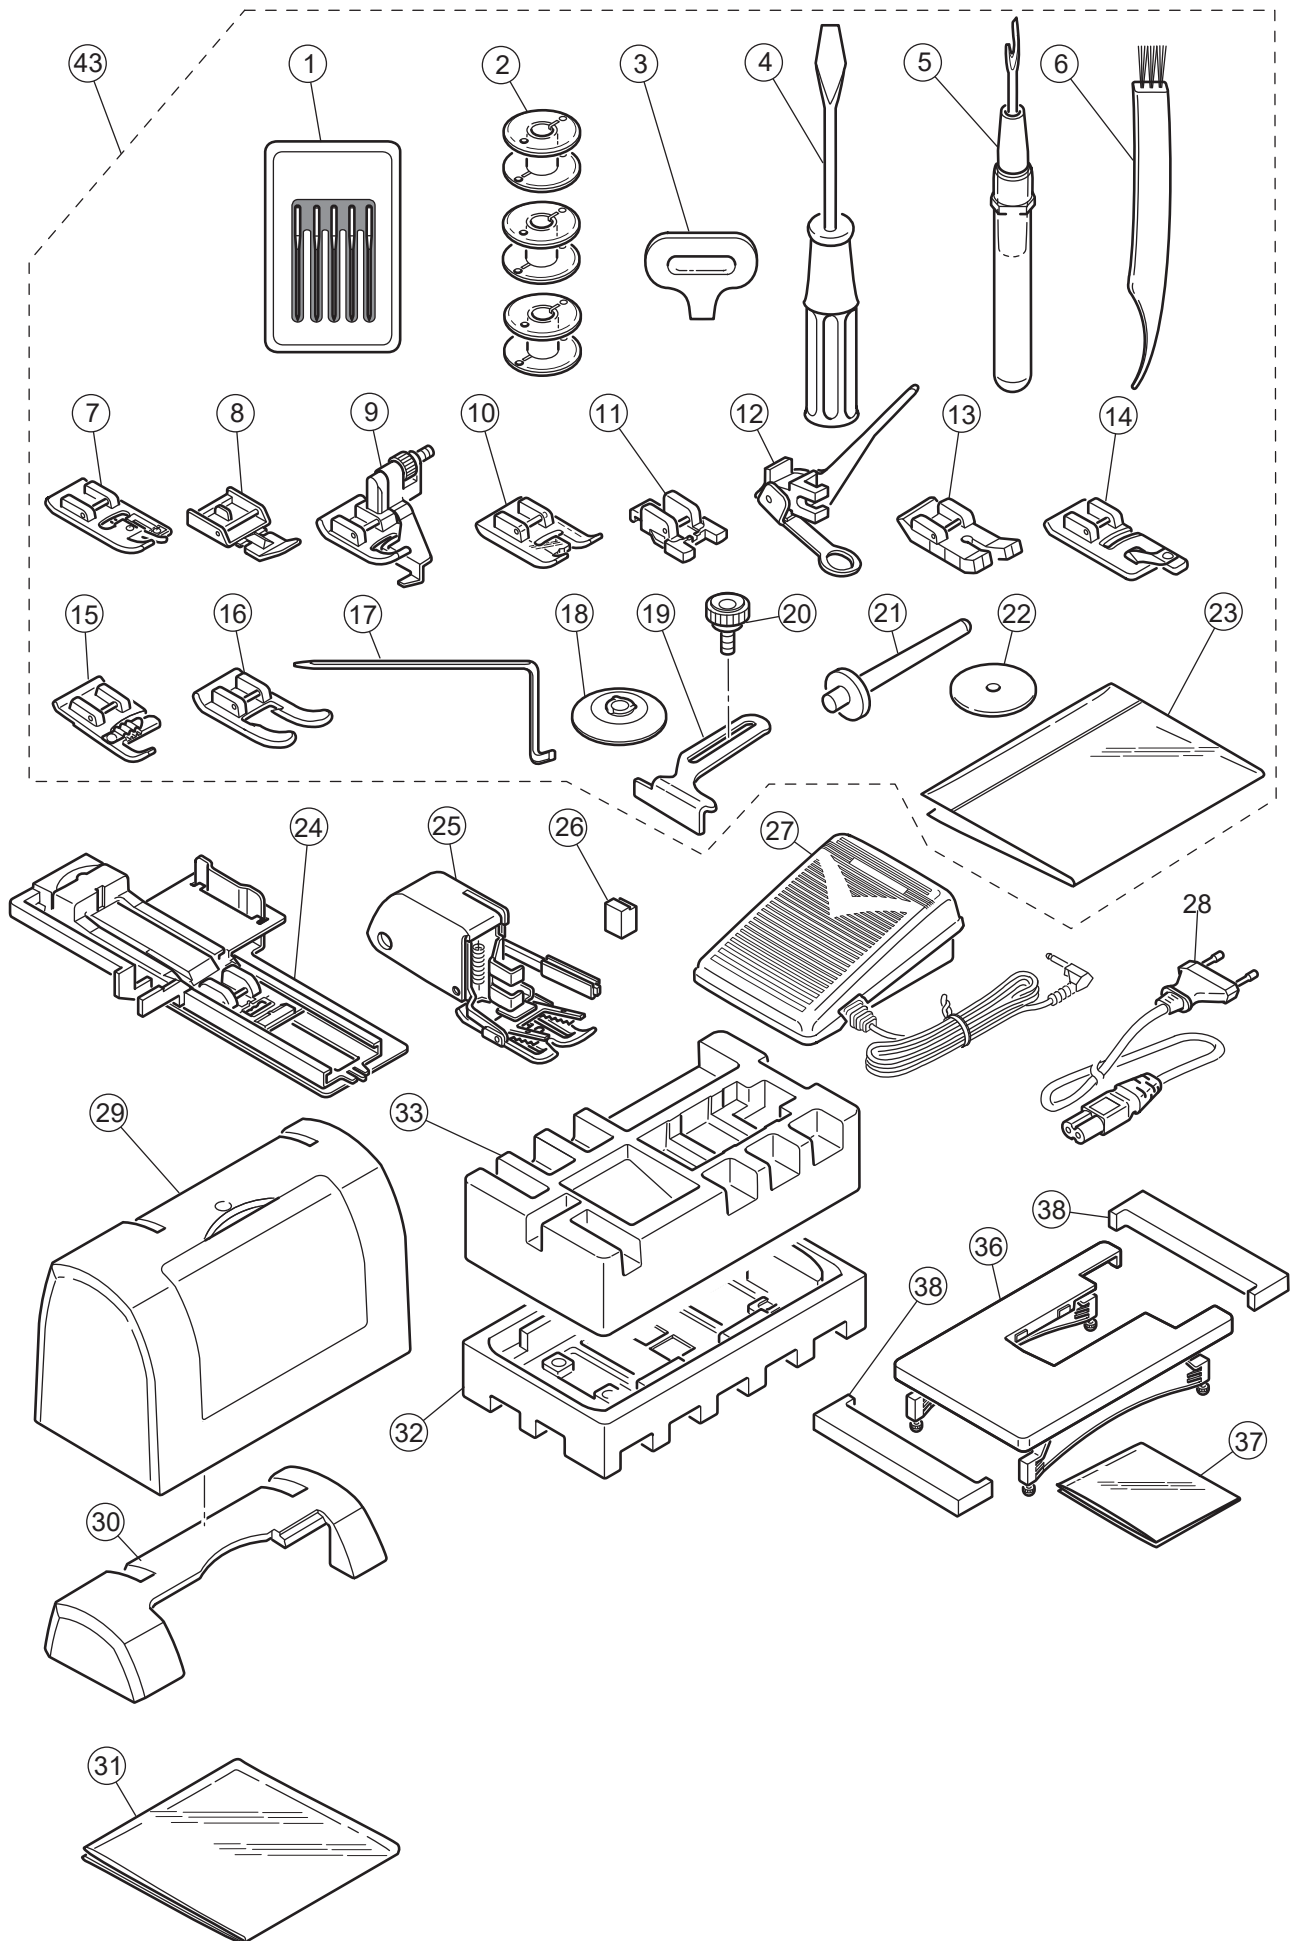

Ref No	Part No	Part Name
1		Needle Set
2	68001389	Bobbin
3	68001808	Screw Driver for Needle Plate
4	68001823	Screw Driver (Large)
5	68001822	Stitch Ripper
6	68001824	Brush
7	68002823	Overcasting Foot
8	416713001	Zipper Foot
9	68002824	Blind Stitch Foot
10	416713101	Satin Stitch Foot
11	416713201	Button Sewing Foot
12	270 HP04195	Darning/Embroidery Foot
13	270 HP31461	Quilting Foot
14	270 HP30685	Narrow Hemming Foot
15	416713301	Cording Foot
16	270 HP33069	Open Toe Foot
17	68002828	Quilting Guide
18	68001821	Thread Cap
19	270 HP33132	Seam Guide
20	270 HP33133	Screw for Seam Guide
21	68001820	Spool Stand
22	270 HP01407	Felt Washer
23	270 HP33140	Vinyl Bag
24	68002822	Buttonhole Foot
25	270 HP31099-3	Walking Foot
26	416715001	Styrofoam
27	270 HP31098-2	Foot Controller
28	412157801	Power Cord (EU)
28	412157903	Power Cord (US.CA.MX.8060)
28	412158002	Power Cord (GB.HK.MY)
28	412158101	Power Cord (AU)
29	416430201	Dust Cover Assy.
30		Styrofoam
31	416715101	Vinyl Bag
31	68013420	Vinyl Bag(8060)
32	416565901	Styrofoam
33	416565801	Styrofoam
36	416398501	Wide Table Assy.
37	416715501	Vinyl Bag
38	416566001	Styrofoam
43	416712901	Accessory Set (Incl.01-23)