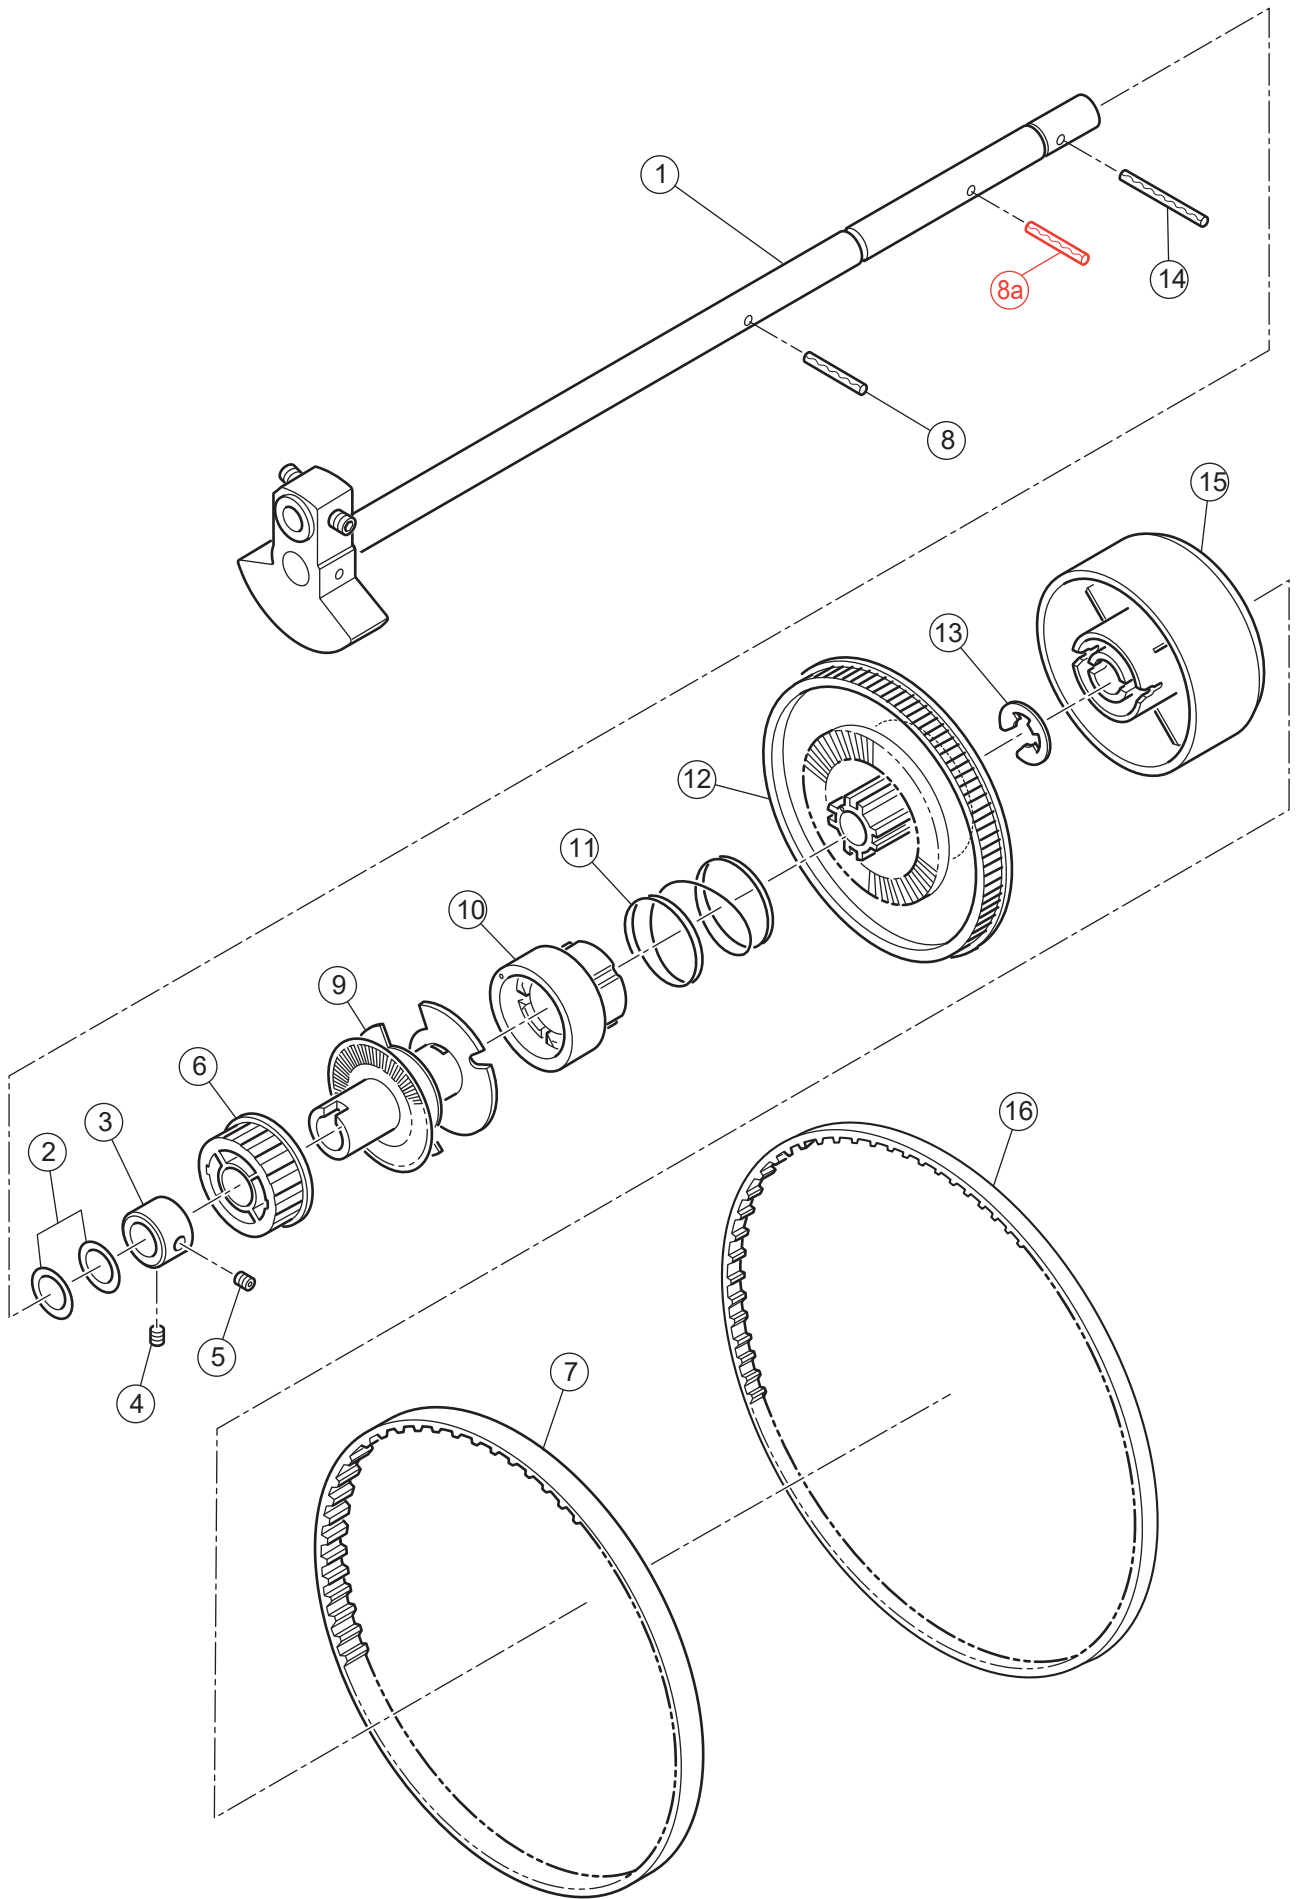

Ref No	Part No	Part Name	
1	416400201	Upper Shaft Assy.	
2	270 HP12005	Polyslider	
3	270 HP32827	Upper Shaft Collar	
4	270 HP30388	Set Screw	
5	270 HP12544	Set Screw	
6	68001199	Upper Shaft Timing Pulley	
7	416400301	Timing Belt (Upper Shaft)	
8	416400401	Spring Pin	
8a	68001326	Spring Pin	
9	68001234	STS Slit	
10	68001328	Clutch Change Collar	
11	68001331	Clutch Change Spring	
12	68001333	Belt Wheel	
13	270 HP30045	Snap Ring	
14	416400501	Spring Pin	
15	416710501	Hand Wheel	
16	68001340	Timing Belt (Motor)	(New Version)
16	416400601	Timing Belt (Motor)	(Old Version)