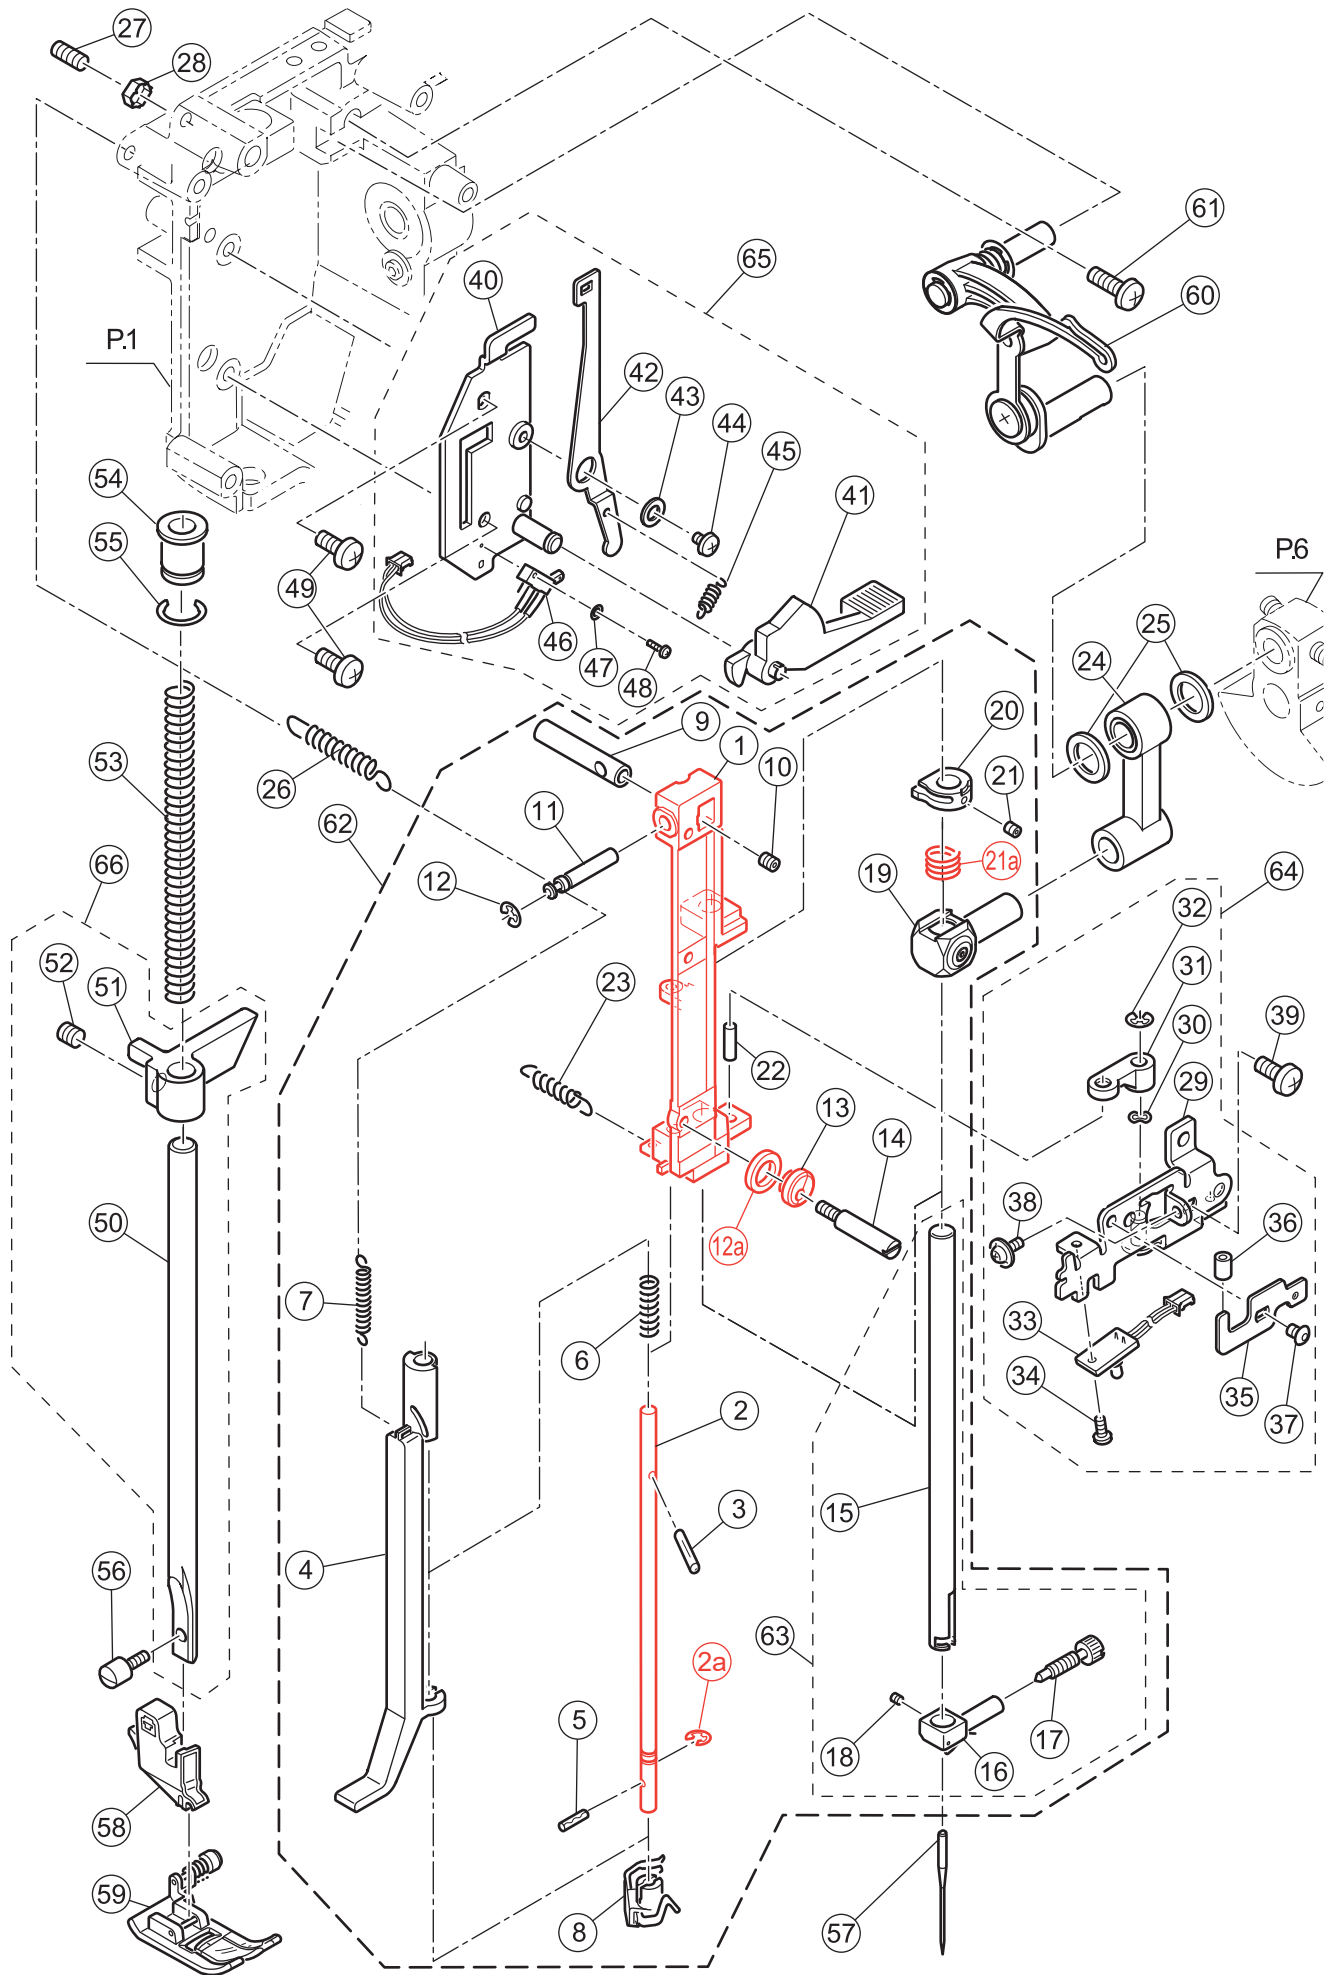

E

Ref No	Part No	Part Name
1	68013386	Needle Bar Guide
2	270 HP32791	Threader Bar
2a	270 HP07221	Snap Ring
3	270 HP32995	E-type Slot Pin
4	270 HP32792	Threader Holder
5	270 HP30261-1	Spring Pin
6	270 HP13074	Threader Bar Spring
7	270 HP32799	Threader Holder Spring
8	68002682	Threader Hook Assy.
9	270 HP32793	Needle Bar Guide Fulcrum Shaft (A)
10	270 HP30388	Set Screw
11	270 HP32794	Needle Bar Guide Fulcrum Shaft (B)
12	270 HP12149	Snap Ring
12a	270 HP32795	Z Cam Follower
13	270 HP32796	Needle Position Adjusting Collar
14	416709801	Needle Point Limiting Shaft
15	416399901	Needle Bar
16	270 HP32098-2	Needle Clamp Assy.
17	68001689	Needle Clamp Screw
18	270 HP32430	Set Screw
19	270 HP90800	Needle Bar Clamp Assy.
20	416710001	Threader Bar Stopper
21	270 HP02894	Set Screw
21a	416709901	Needle Bar Clamp Spring
22	270 HP32964	Z Link Shaft
23	270 HP32801	Z Guide Spring
24	68001706	Needle Bar Crank Rod Assy.
25	270 HP32997	Washer
26	270 HP32800	Spring for Needle Bar Guide Assy.
27	270 HP32742	Set Screw
28	270 HP91648	Adjustable Lock Nut
29	270 HP32803	Z Link Bracket Assy.
30	270 HP31838	Wave Washer
31	270 HP32804	Z Link
32	270 HP07221	Snap Ring
33	416400001	LED Circuit Board Set
34	416710101	Set Screw
35	416710201	Needle Point Limiting Plate
36	270 HP32867	Rubber Cushion
37	416710301	Set Screw
38	270 HP31582	Set Screw
39	270 HP31293	Set Screw
40	270 HP32806	Presser Foot Lifter Bracket Assy.
41	68002918	Presser Foot Lifter
42	270 HP32808	Tension Release Connecting Plate
43	270 HP12453	Washer
44	270 HP11697	Set Screw
45	270 HP32998	Spring
46	68002919	Presser Foot Switch Assy.
47	416710401	Washer
48	270 HP32962	Set Screw
49	270 HP31293	Set Screw
50	270 HP32810	Presser Bar
51	270 HP32811	Presser Bar Guide Bracket
52	270 HP30805	Set Screw
53	416396201	Presser Spring
54	68002920	Presser Bar Bush
55	270 HP32965	Snap Ring
56	68002921	Presser Foot Thumb Screw
57		Needle
58	68002781	Presser Foot Holder
59	68002802	Zigzag Foot
60	68002691	Thread Take-Up Lever Assy.
61	270 HP12785	Set Screw
62	416709601	Needle Bar Guide Assy.(Incl.01-23)
63	416400101	Needle Bar Assy.(Incl.15-18)
64	416396301	Z Link Bracket Unit(Incl.29-38)
65	68002922	Presser Foot Lifter Bracket Unit (Incl.40-48)
66	68002923	Presser Bar Assy.(Incl.50-52)