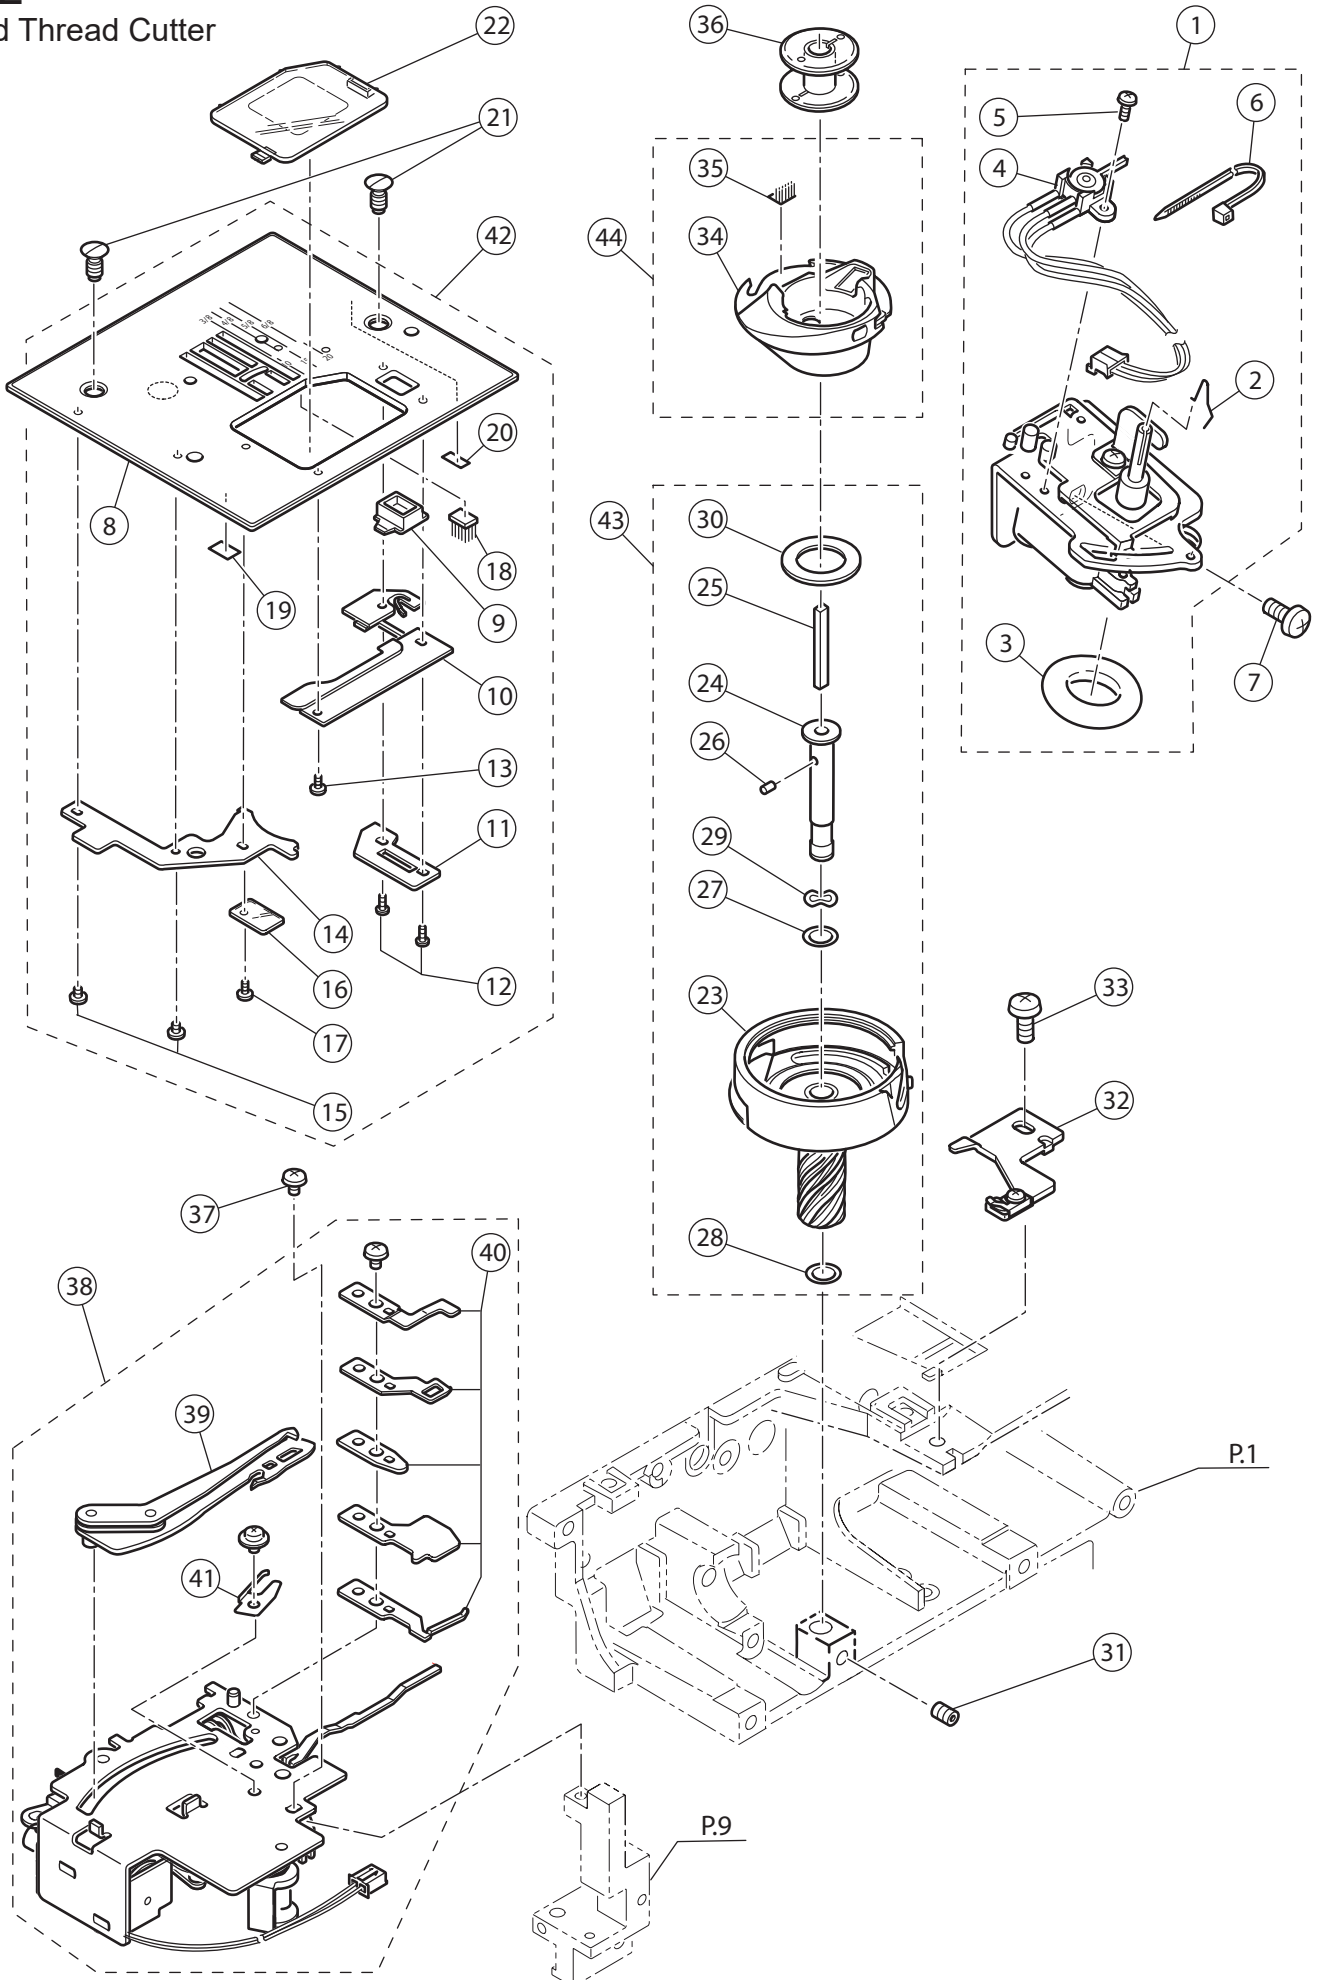

Ref No	Part No	Part Name	
1	416400201	Upper Shaft Assy.	
2	270 HP12005	Polyslider	
3	270 HP32827	Upper Shaft Collar	
4	270 HP30388	Set Screw	
5	270 HP12544	Set Screw	
6	68001199	Upper Shaft Timing Pulley	
7	416400301	Timing Belt (Upper Shaft)	
8	416400401	Spring Pin	
8a	68001326	Spring Pin	
9	68001234	STS Slit	
10	68001328	Clutch Change Collar	
11	68001331	Clutch Change Spring	
12	68001333	Belt Wheel	
13	270 HP30045	Snap Ring	
14	416400501	Spring Pin	
15	416710501	Hand Wheel	
16	68001340	Timing Belt (Motor)	(New Version)
16	416400601	Timing Belt (Motor)	(Old Version)

G2 Old Thread Cutter

Ref No	Part No	Part Name	
1	68002924	Bobbin Winder Assy.	
2		Bobbin Winder Shaft Spring	
3	68001351	Rubber Ring	
4	68002925	Bobbin Winder Switch Assy.	
5		Set Screw	
6		Cord Band	
7		Set Screw	
8		Needle Plate	
9		Slide Lever	
10		Bobbin Cover Plate Holder	(Old Version)
11		Slide Lever Holding Plate	
12		Set Screw	
13		Set Screw	
14		Bobbin Holder Stabilize Plate	
15		Set Screw	
16		Bobbin Cover Support Plate	
17		Set Screw	
18		Bursh	
19		Rubber Sheet	
20		Rubber Sheet	
21		Set Screw	
22	68002926	Bobbin Cover Plate	
23		Hook Race Assy.	
24		Hook Race Shaft	
25		Oil Wick (1)	
26		Oil Wick (2)	
27		Polyslider	
28		Polyslider	
29		Wave Washer	
30		Magnet	
31		Set Screw	
32		Bobbin Holder Stopper Assy.	
33		Set Screw	
34		Bobbin Holder Assy.	
35		Brush	
36	68001389	Bobbin	
37		Set Screw	
38	416397001	Thread Cutter Assy.	(Old Version)
39		Movable Knife Assy.	
40		Fixed Knife Pack	
41		Guide For Knife	
42	416397401	Needle Plate Assy.	(Old Version)
43	270 HP32744	Hook Race Unit	
44	416397501	Bobbin Holder Unit	(Old Version)