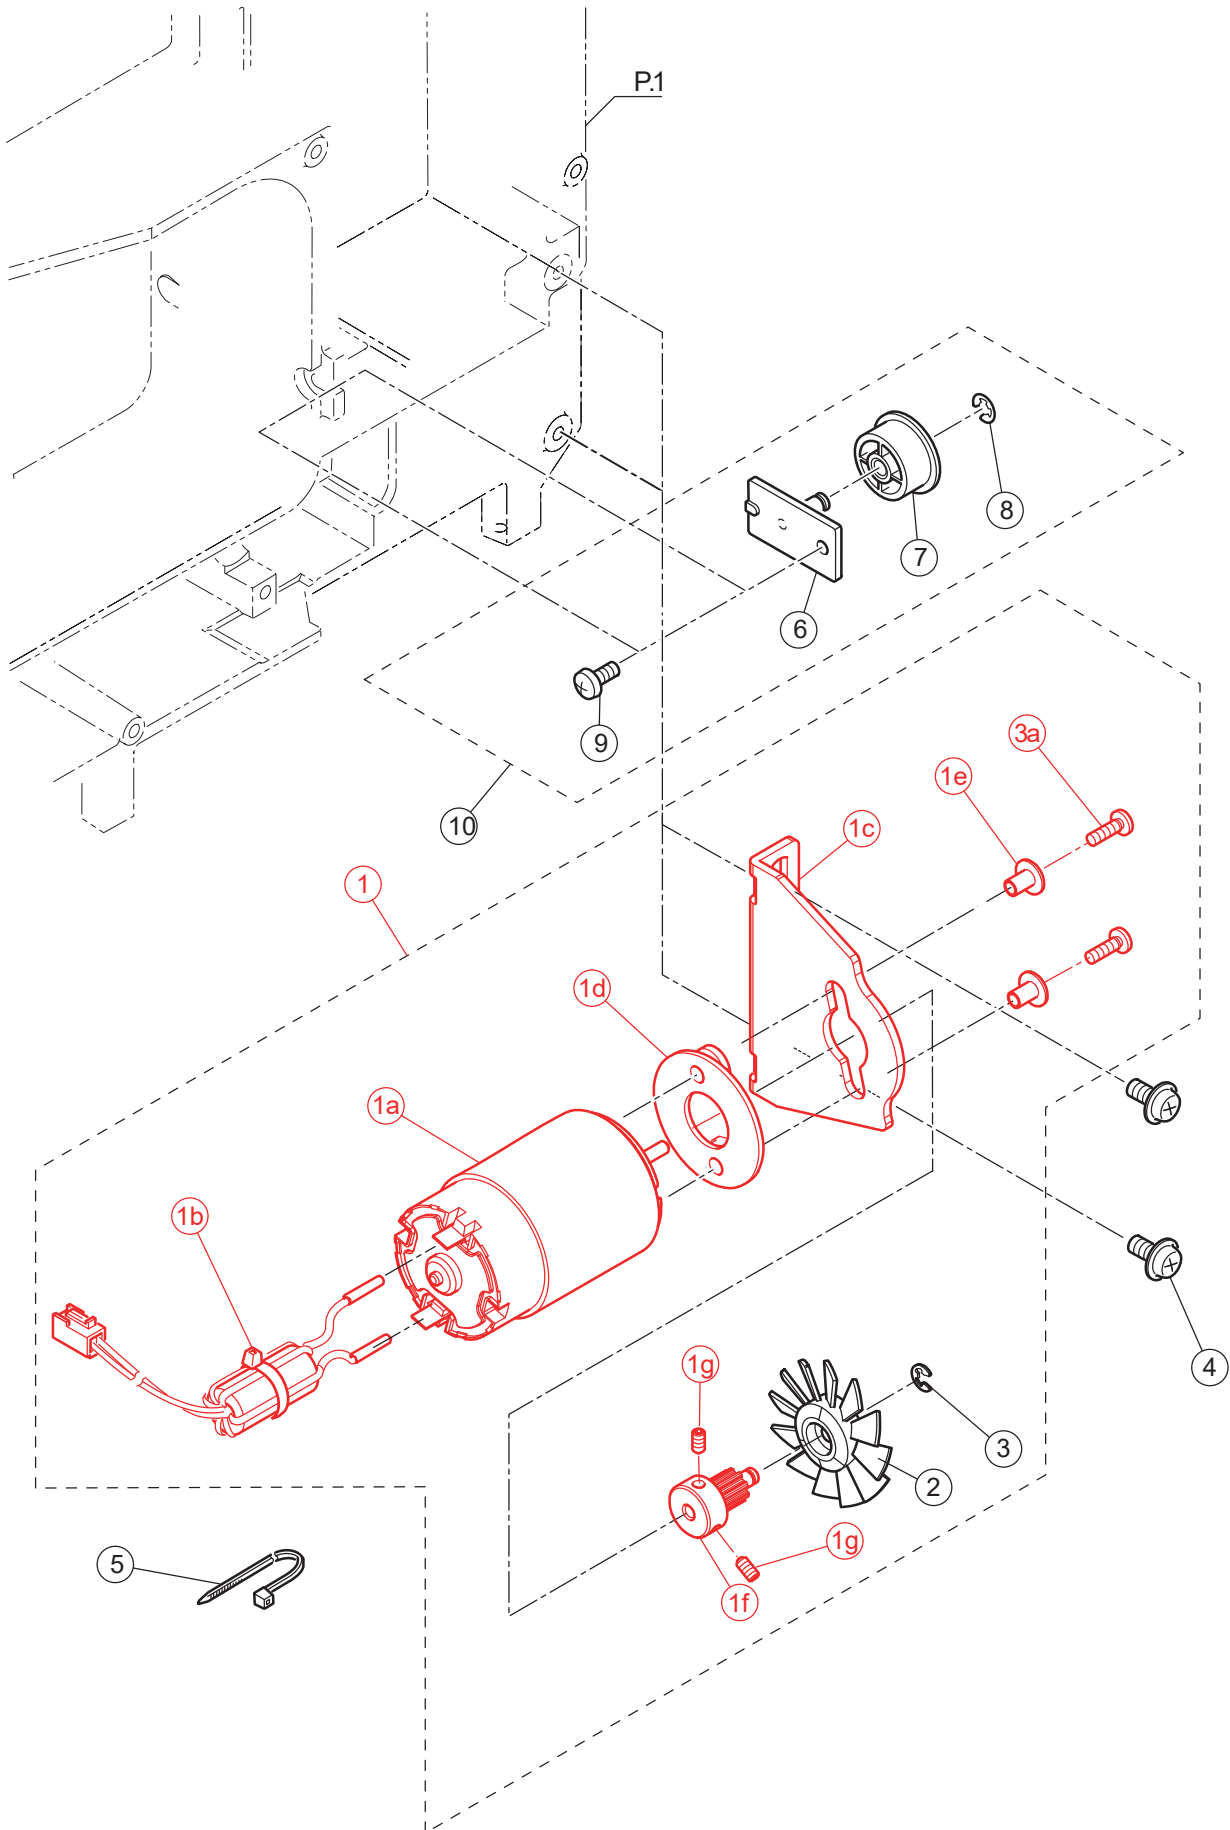

L

Ref No	Part No	Part Name
1	68013404	Motor Assy. (Incl.2-11)
1a	68013407	Motor
1b	416712201	Harness Assy.
1c	68013408	Motor Bracket
1d	68013409	Rubber Cushion
1e	68013410	Motor Collar
1f	68013411	Motor Pulley
1g	68001703	Set Screw with Cup Point M3*6
2	270 HP32925	Motor Fan
3	270 HP07221	Snap Ring
3a	270 HP11984	Binding Head Screw M3*10
4	416403001	Set Screw
5	68001311	Cord Band
6	270 HP32821	Belt Tension Bracket Assy.
7	270 HP32822	Tension Pulley
8	416402801	Snap Ring
9	270 HP02812	Set Screw
10	68002928	Belt Tension Assy. (Incl.06-09)