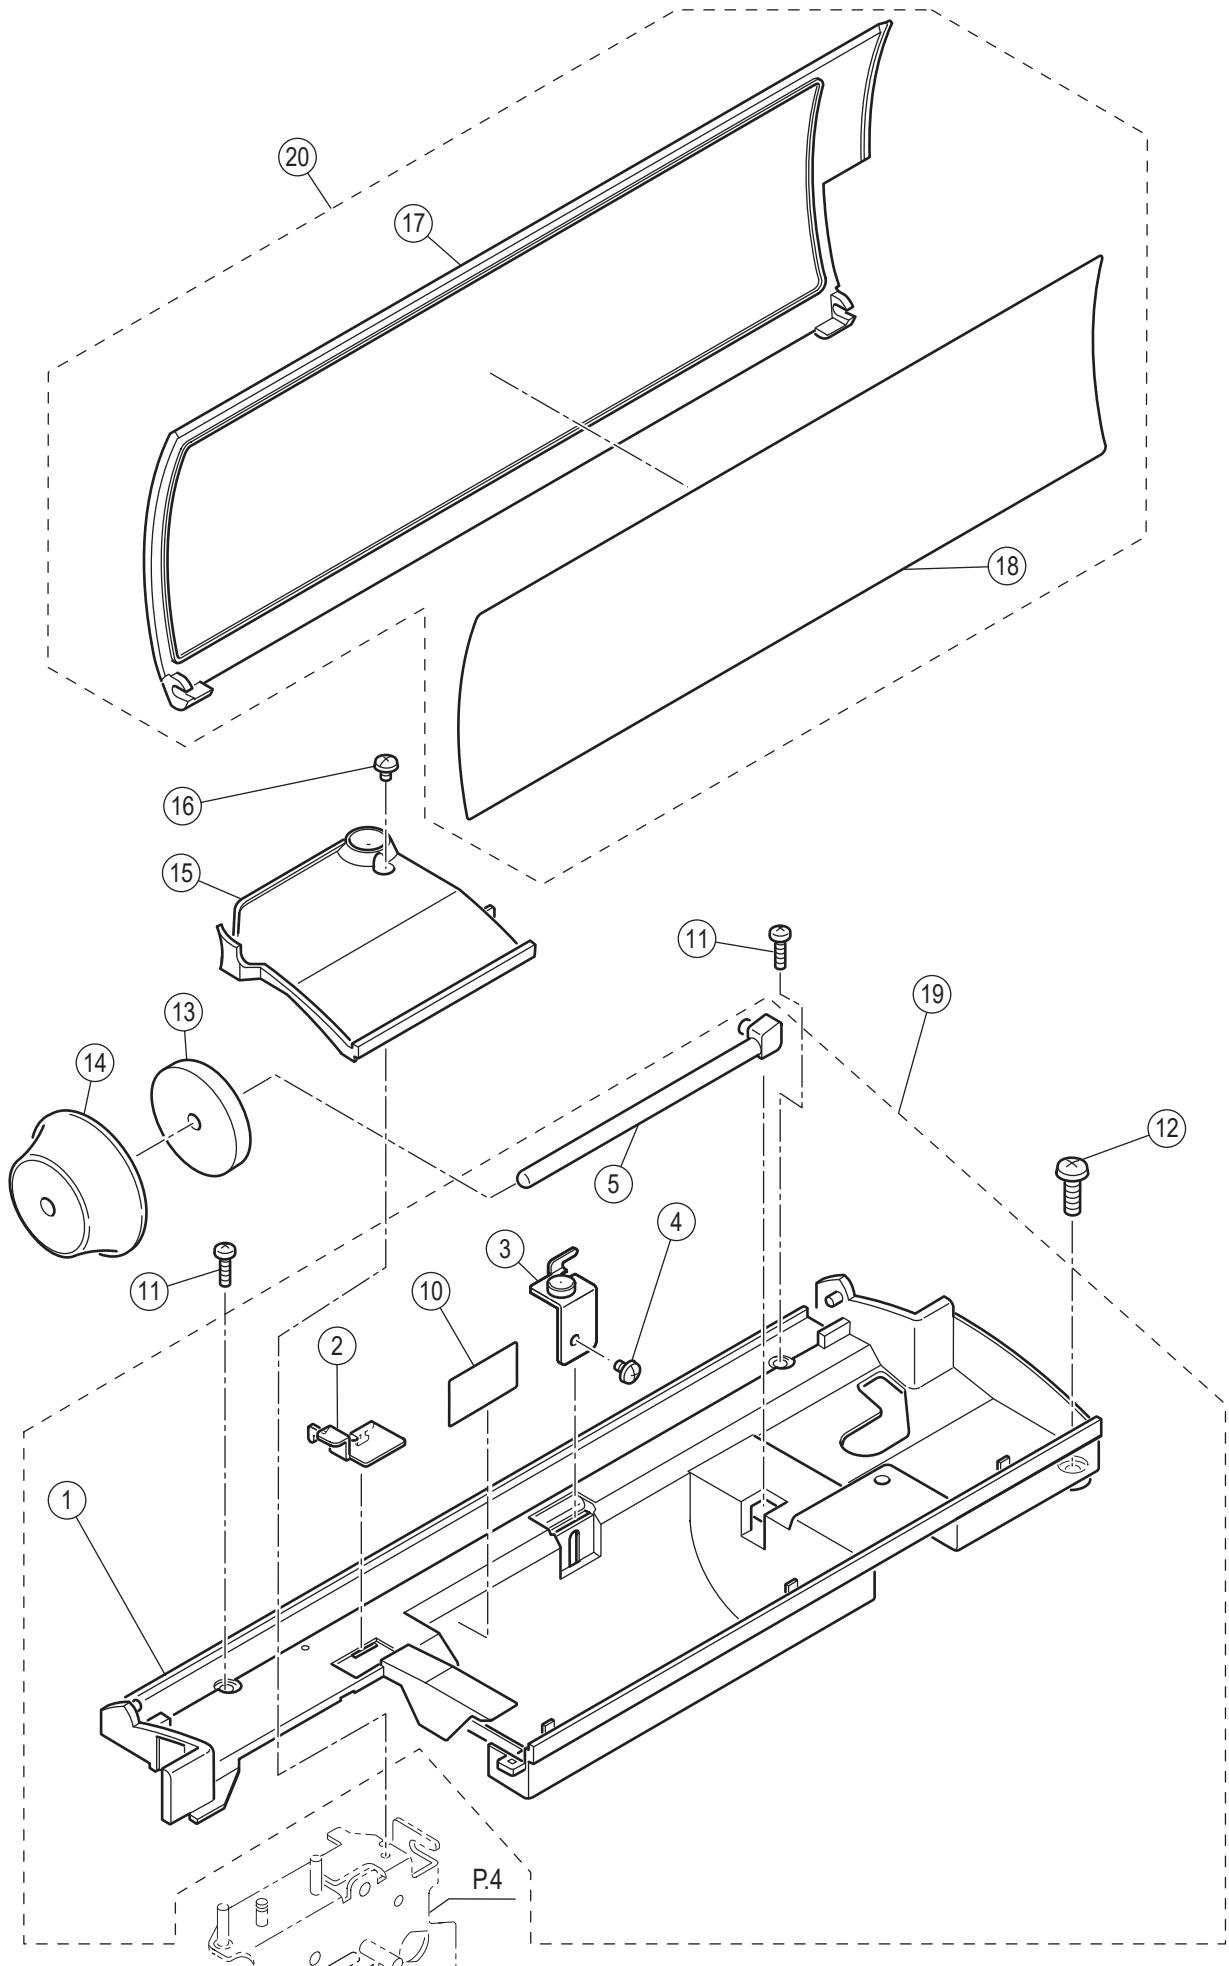

<u>Ref No</u>	<u>Part No</u>	<u>Part Name</u>
1	68015745	Unit Cover
2	68002911	Thread Guide
3	68015746	Thread Guide Assy.
4	270 HP31584	Set Screw
6		
7		
8		
9		
10	68002628	Thread Spool Sticker
11	270 HP11984	Set Screw
12	270 HP12785	Set Screw
13	270 HP31007	Felt Washer
14	68001559	Thread Cap
15	416399401	Thread Tension Cover
16	270 HP31584	Set Screw
17	68015748	Flap
18	68015752	Pattern Chart Label
19	68002916	Unit Cover Assy.(Incl.01-10)
20	416395501	Flap Assy.(Incl.17-18)