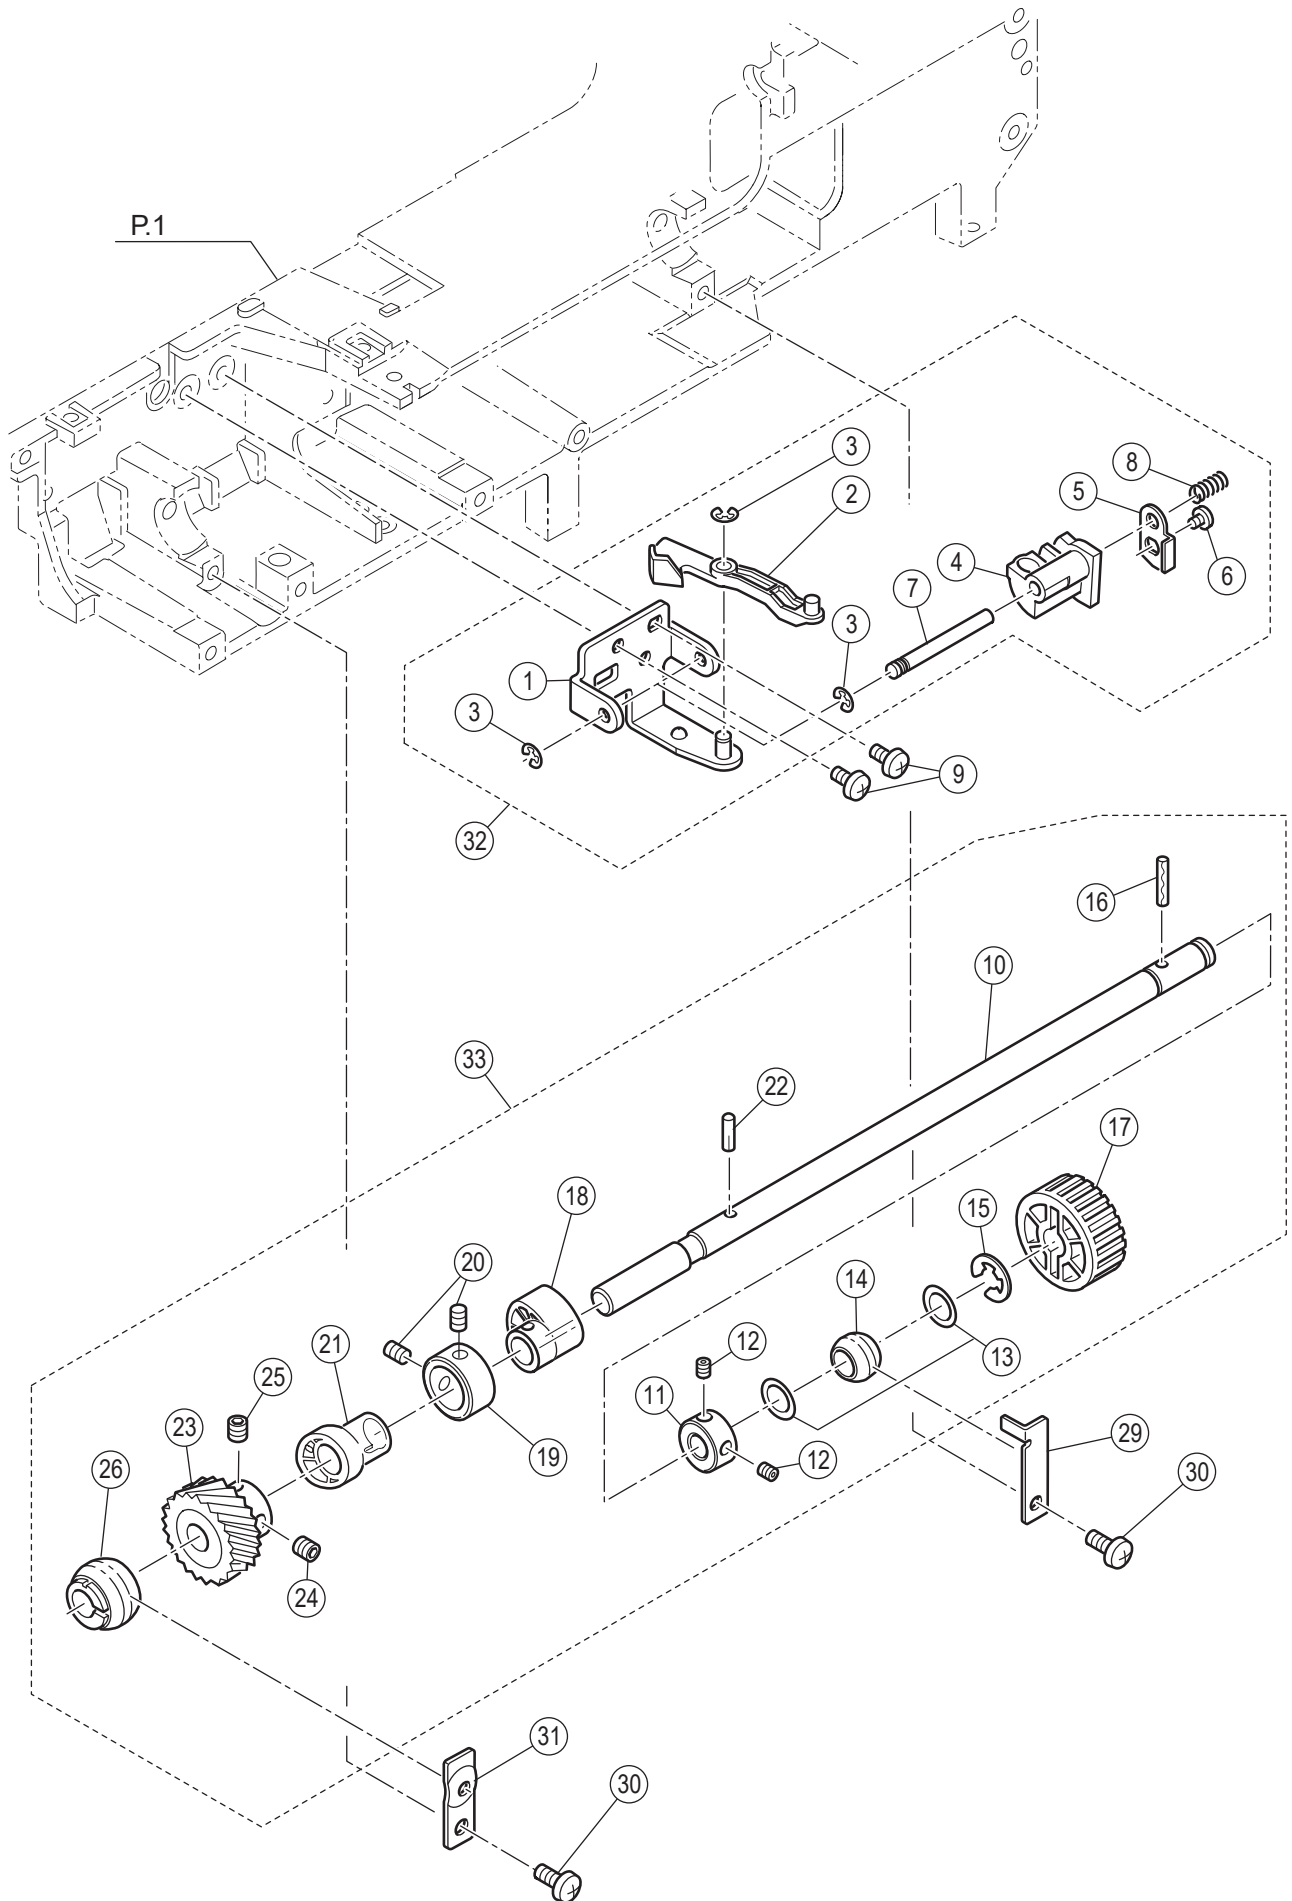

Ref No	Part No	Part Name
1	416711301	Feed Rocking Cam Follower Bracket Assy.
2	416397601	Drop Feed Arm
3	270 HP07221	Snap Ring
4	416711401	Feed Rocking Cam Follower
5	416711501	Feed Rocking Cam Follower Plate
6	270 HP61043	Set Screw
7	416711601	Feed Rocking Cam Follower Shaft
8	416711701	Feed Rocking Cam Follower Spring
9	270 HP02890	Set Screw
10	416789001	Lower Shaft
11	270 HP30178	Collar
12	270 HP12544	Set Screw
13	270 HP60254	Polyslider
14	270 HP30177	Ball Bush
15	270 HP60204	Snap Ring
16	270 HP32861	Spring Pin
17	270 HP32860	Lower Shaft Timing Pulley
18	270 HP30184	Feed Cam
19	270 HP30183	Feed Cam Collar
20	270 HP90932	Set Screw
21	416397701	Feed Rocking Cam
22	416400801	Slot Spring Pin
23	416397801	Lower Shaft Gear
24	270 HP30805	Set Screw
25	270 HP60466	Set Screw
26	270 HP32854	Lower Shaft Ball Bushing (Left)
29	270 HP32408	Ball Bushing Holder
30	270 HP31293	Set Screw
31	270 HP32862	Ball Bushing Holder (Left)
32	416400901	Feed Rocking Cam Follower Assy.(Incl.01-08)
33	416788901	Lower Shaft Assy.(Incl.10-26)