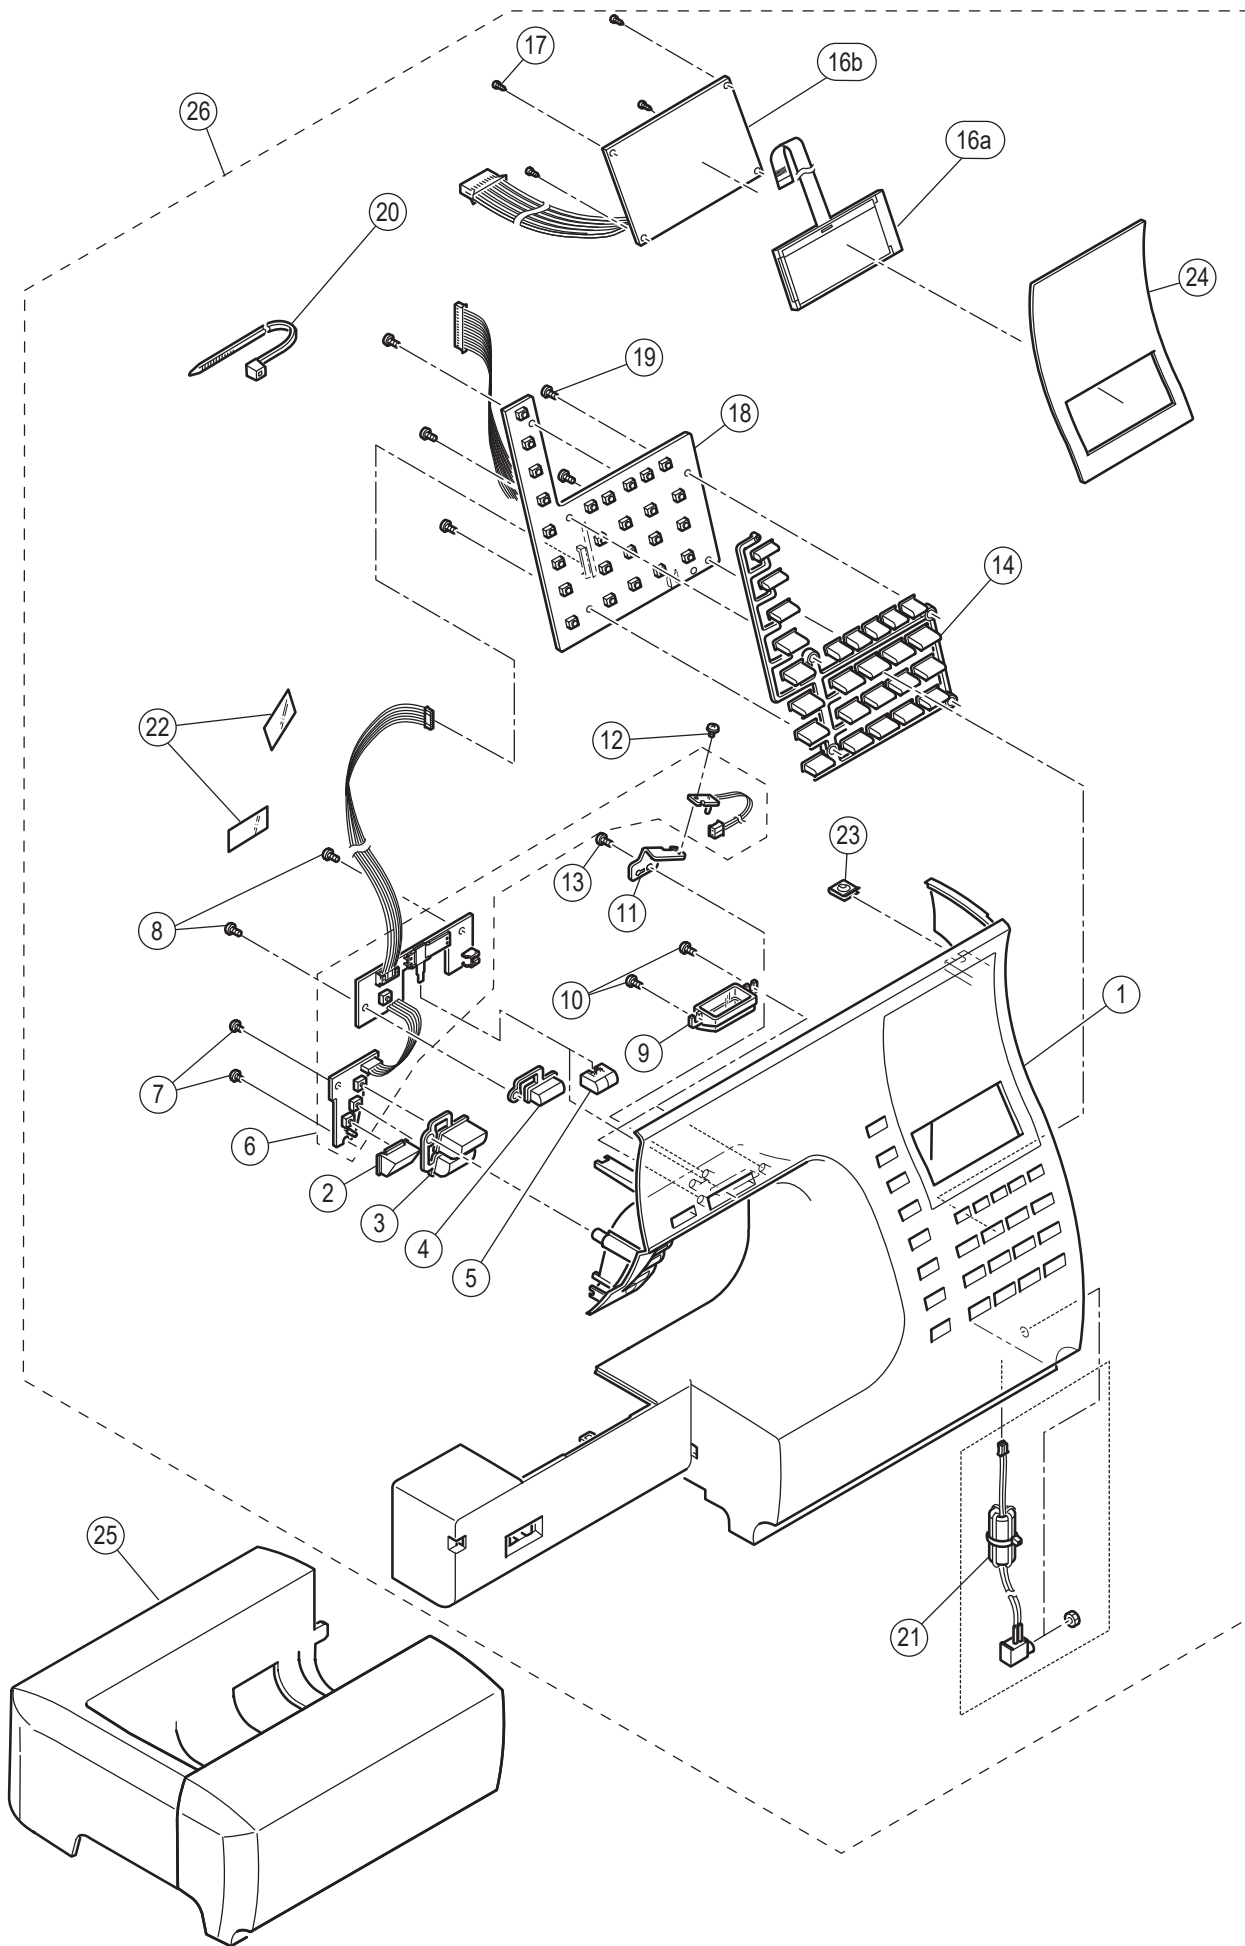

A

Ref No	Part No	Part Name
1		Machine Frame
2	416394601	Base
3	416394701	Base Cover
4	270 HP61041	Set Screw
5	270 HP32755	Rubber Foot (A)
6	270 HP32756	Rubber Foot (B)
7	270 HP32757	Rubber Foot Adjusting Screw
8	270 HP91648	Adjustable Lock Nut
9	416394801	Guide Plate for Stitch Balance
10	270 HP31293	Set Screw
11	416398401	Face Plate
11	68015697	Face Plate(8060 Only)
12	270 HP31966	Thread Cutter Base
13	412423701	Thread Cutter
14	270 HP31244	Set Screw
15	416402401	Set Screw
16	68015716	Rear Cover Stabilize Plate
17	270 HP12785	Set Screw
18	68015719	Rear Cover
19	68002901	Terminal Box Assy. (EU.AU)
19	68002902	Terminal Box Assy. (US.CA.MX.8060)
20	270 HP90810	Set Screw
21		
22	416394901	Handle
23	416402501	Handle Hinge (Left)Assy.
24	416402601	Handle Hinge (Right)Assy.
25	416402701	Wave Washer
26	416402801	Snap Ring
27	270 HP31293	Set Screw
28	68002903	Base Assy.(Incl.02-09)
29	68002904	Face Plate Assy. (Incl.11-14)
29	68015721	Face Plate Assy. (Incl.11-14)(8060 Only)
30	416565701	Rear Cover Assy. (Incl.18-19)
30	68015730	Rear Cover Assy. (Incl.18-19)
31	68002905	Handle Assy. (Incl.22-26)

Ref No	Part No	Part Name	
1		Front Cover	(Old Version)
2		Start Stop Switch Key-top	
3	416398701	Reverse/Quick Slow Key-Top	
4		Thread Cutter Key-top	
5		Speed Control Key-top	
6	416399001	Circuit Boards	
7		Set Screw	
8		Set Screw	
9	68002906	LED Light Cover	
10		Set Screw	
11		LED Light Bracket	
12		Set Screw	
13		Set Screw	
14	416399101	Control Key-top	
15		Screen Cover	(Old Version)
16	416395101	LCD Assy.	(Old Version)
17		Set Screw	
18		DIS Board Assy.	(Old Version)
19		Set Screw	
20		Cord Band	
21	416395201	Controller Cord Assy.	
22		Filament Tape	
23		Speed Nut	
24		Panel	(Old Version)
25	416395301	Extension Table Assy.	
26		Front Cover Assy.	(Old Version)