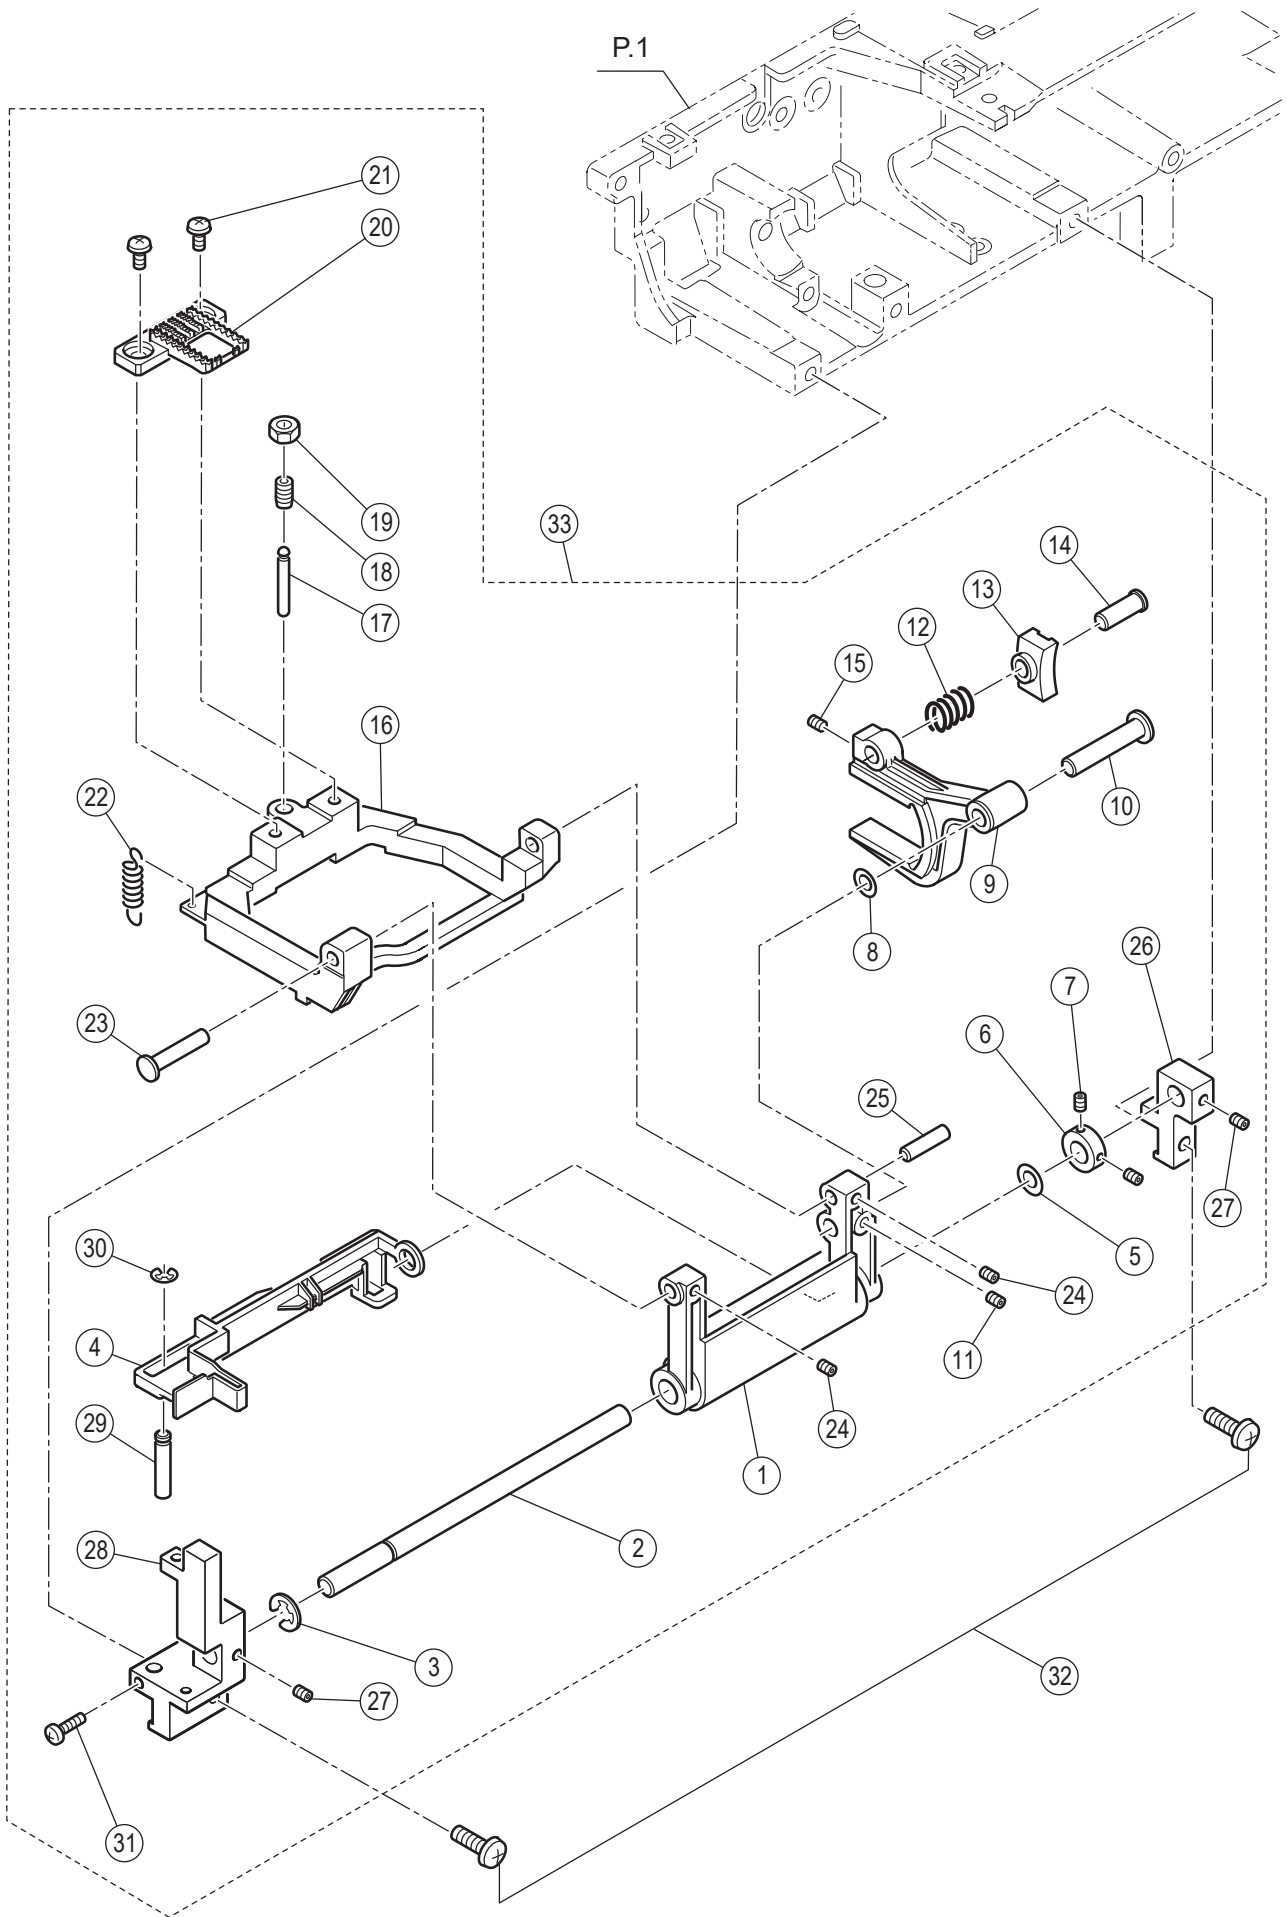

G2 Old Thread Cutter

Ref No	Part No	Part Name	
1	68002924	Bobbin Winder Assy.	
2		Bobbin Winder Shaft Spring	
3	68001351	Rubber Ring	
4	68002925	Bobbin Winder Switch Assy.	
5		Set Screw	
6		Cord Band	
7		Set Screw	
8		Needle Plate	
9		Slide Lever	
10		Bobbin Cover Plate Holder	(Old Version)
11		Slide Lever Holding Plate	
12		Set Screw	
13		Set Screw	
14		Bobbin Holder Stabilize Plate	
15		Set Screw	
16		Bobbin Cover Support Plate	
17		Set Screw	
18		Bursh	
19		Rubber Sheet	
20		Rubber Sheet	
21		Set Screw	
22	68002926	Bobbin Cover Plate	
23		Hook Race Assy.	
24		Hook Race Shaft	
25		Oil Wick (1)	
26		Oil Wick (2)	
27		Polyslider	
28		Polyslider	
29		Wave Washer	
30		Magnet	
31		Set Screw	
32		Bobbin Holder Stopper Assy.	
33		Set Screw	
34		Bobbin Holder Assy.	
35		Brush	
36	68001389	Bobbin	
37		Set Screw	
38	416397001	Thread Cutter Assy.	(Old Version)
39		Movable Knife Assy.	
40		Fixed Knife Pack	
41		Guide For Knife	
42	416397401	Needle Plate Assy.	(Old Version)
43	270 HP32744	Hook Race Unit	
44	416397501	Bobbin Holder Unit	(Old Version)

Ref No	Part No	Part Name	
1		Feed Rocking Cam Follower Bracket Assy.	
2		Drop Feed Arm	
3		Snap Ring	
4		Feed Rocking Cam Follower	
5		Feed Rocking Cam Follower Plate	
6		Set Screw	
7		Feed Rocking Cam Follower Shaft	
8		Feed Rocking Cam Follower Spring	
9		Set Screw	
10		Lower Shaft	(Old Version)
11		Collar	
12		Set Screw	
13		Polyslider	
14		Ball Bush	
15		Snap Ring	
16		Spring Pin	
17		Lower Shaft Timing Pulley	
18		Feed Cam	
19		Feed Cam Collar	
20		Set Screw	
21		Feed Rocking Cam	
22		Slot Spring Pin	
23		Lower Shaft Gear	
24		Set Screw	
25		Set Screw	
26		Lower Shaft Ball Bushing (Left)	
27		Lower Thread Supply Cam	(Old Version)
28		Thread Cutter Cam	(Old Version)
29		Ball Bushing Holder	
30		Set Screw	
31		Ball Bushing Holder (Left)	
32		Feed Rocking Cam Follower Assy.	
33		Lower Shaft Assy.	(Old Version)