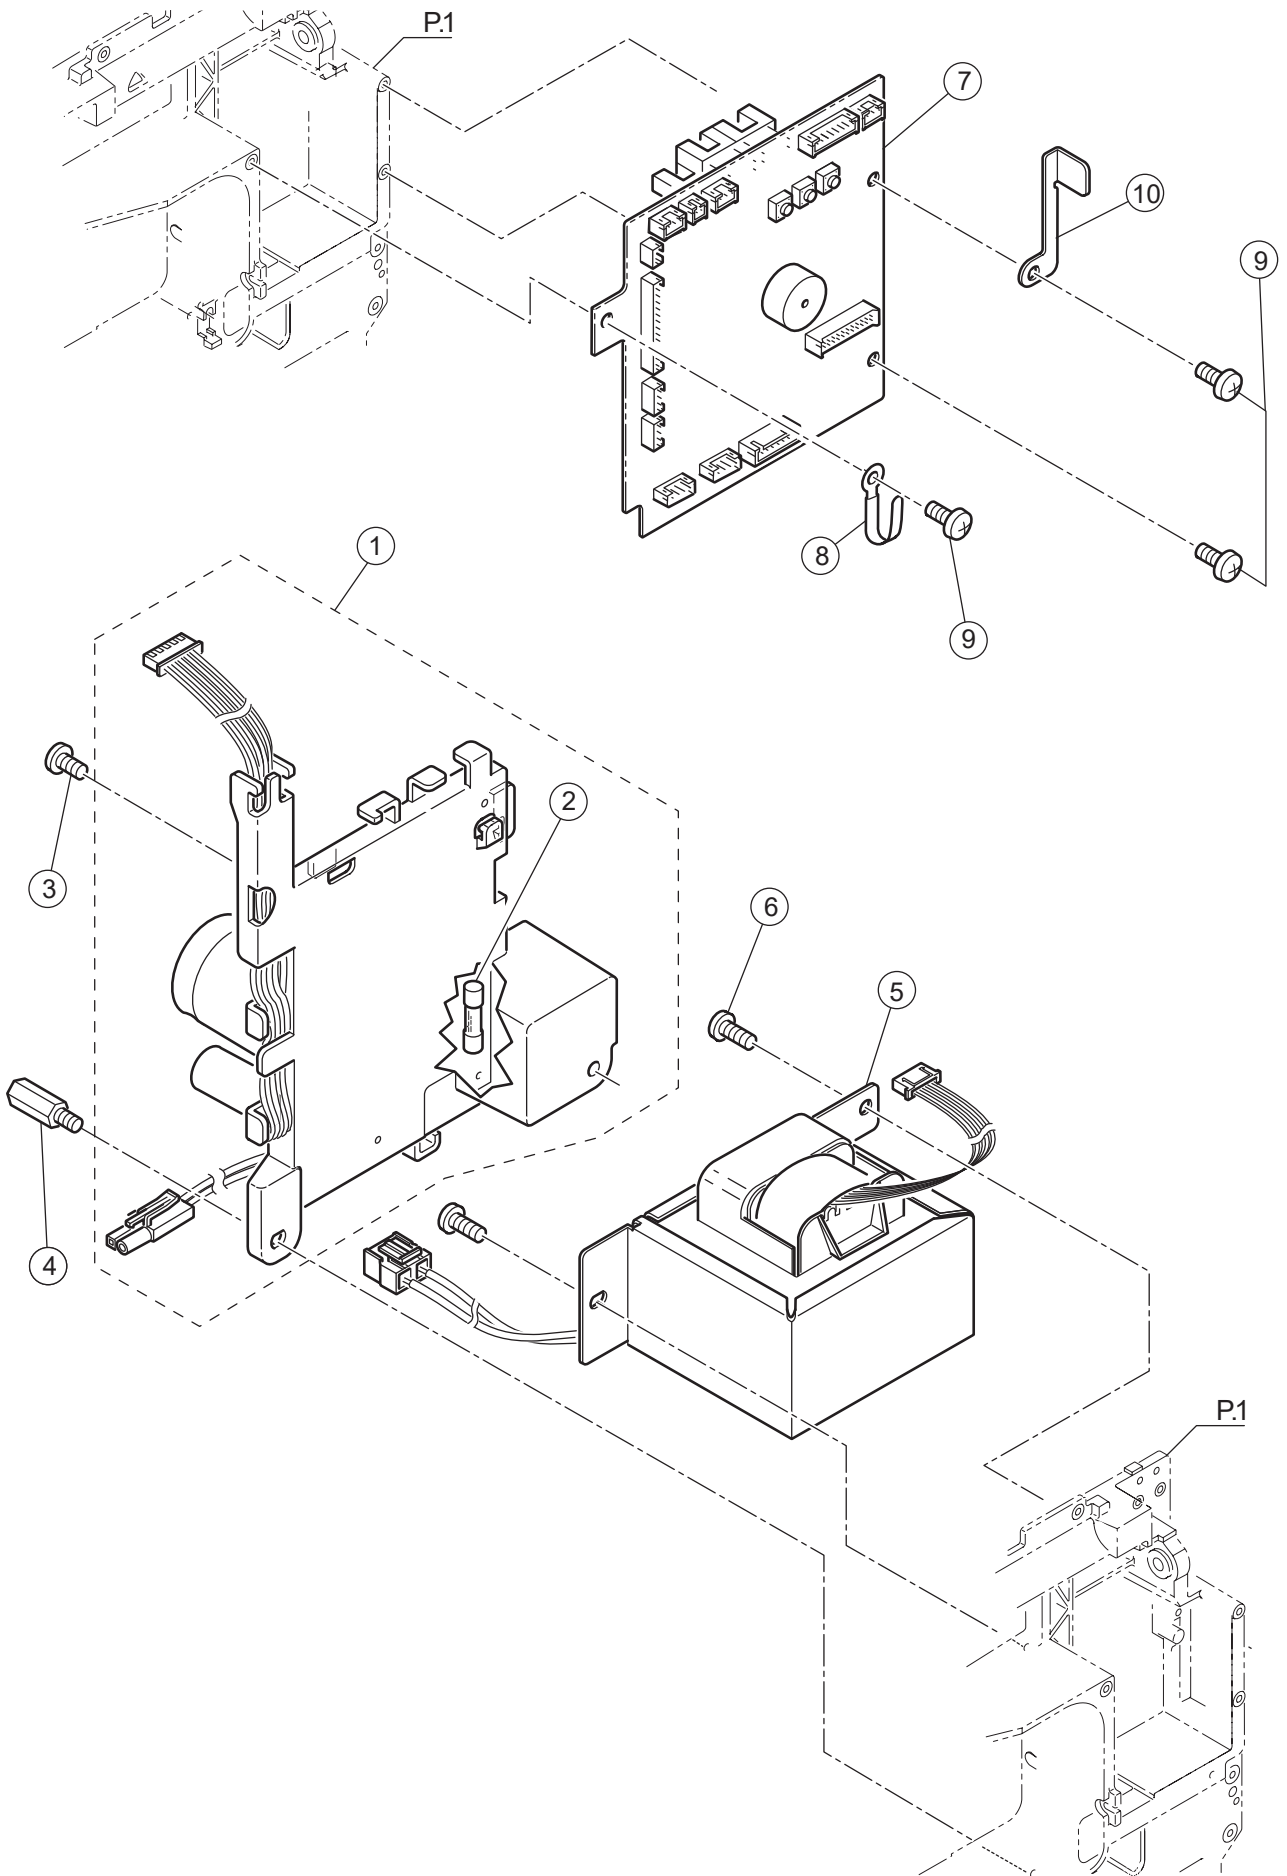

<u>Ref No</u>	<u>Part No</u>	<u>Part Name</u>
1	416401601	Power Circuit Unit (Incl.02) (EU.AU)
1	416401701	Power Circuit Unit (Incl.02) (US.CA.MX.8060)
2	416401801	Fuse (EU.AU)
2	416401901	Fuse (US.CA.MX.8060)
3	270 HP02812	Set Screw
4	270 HP31719	Stud
5	416402101	Transformer (US.CA.MX.8060)
5	416402001	Transformer (EU)
6	270 HP31842	Set Screw
7	68002929	CPU Board Assy.
8	270 HP32955	Coating Clip
9	270 HP02812	Set Screw
10	416402301	Belt Support Plate