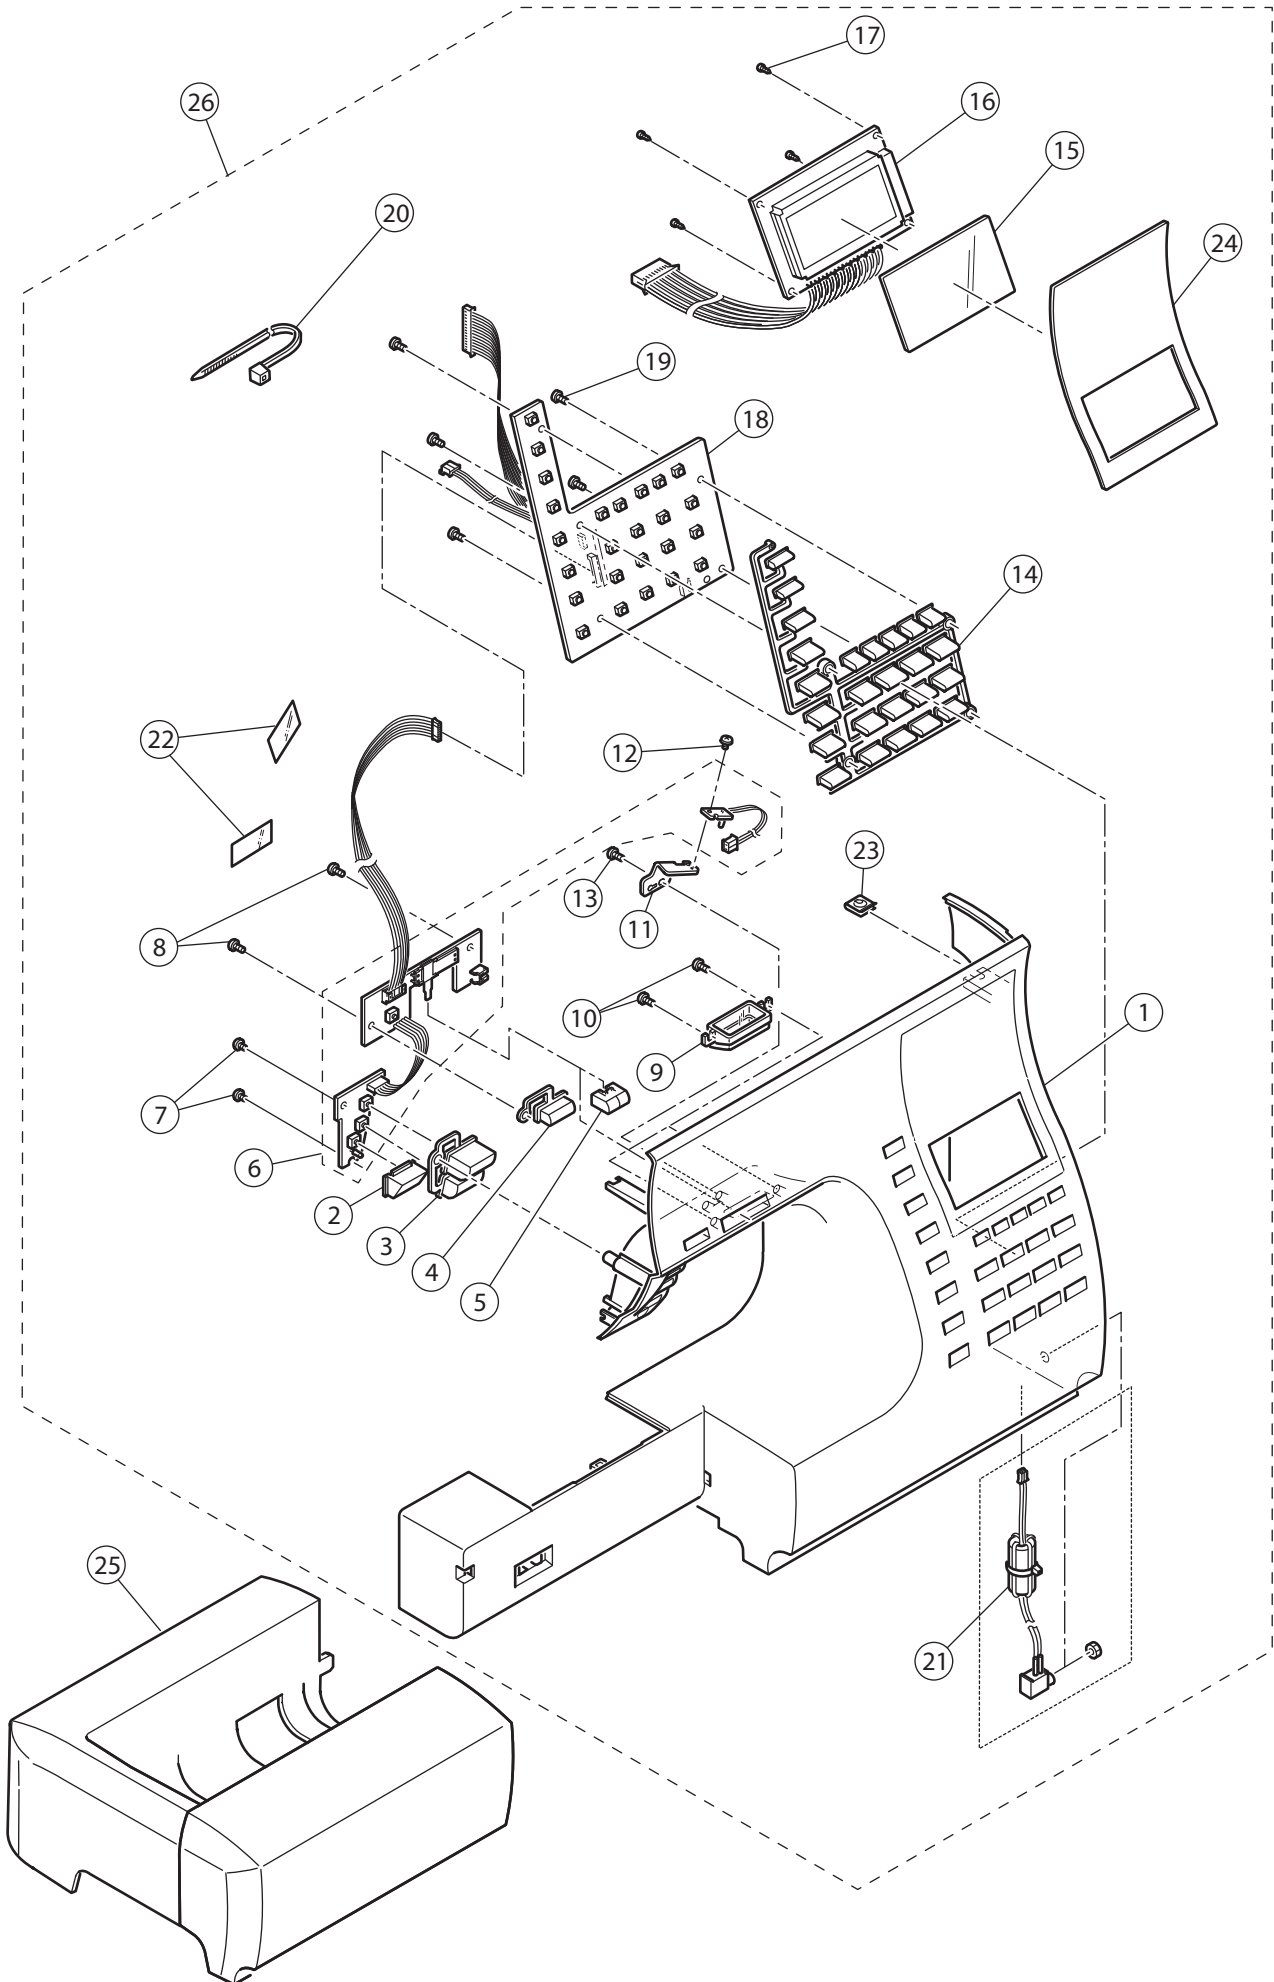

A

Ref No	Part No	Part Name
1		Machine Frame
2	416394601	Base
3	416394701	Base Cover
4	270 HP61041	Set Screw
5	270 HP32755	Rubber Foot (A)
6	270 HP32756	Rubber Foot (B)
7	270 HP32757	Rubber Foot Adjusting Screw
8	270 HP91648	Adjustable Lock Nut
9	416394801	Guide Plate for Stitch Balance
10	270 HP31293	Set Screw
11	416398401	Face Plate
11	68015697	Face Plate(8060 Only)
12	270 HP31966	Thread Cutter Base
13	412423701	Thread Cutter
14	270 HP31244	Set Screw
15	416402401	Set Screw
16	68015716	Rear Cover Stabilize Plate
17	270 HP12785	Set Screw
18	68015719	Rear Cover
19	68002901	Terminal Box Assy. (EU.AU)
19	68002902	Terminal Box Assy. (US.CA.MX.8060)
20	270 HP90810	Set Screw
21		
22	416394901	Handle
23	416402501	Handle Hinge (Left)Assy.
24	416402601	Handle Hinge (Right)Assy.
25	416402701	Wave Washer
26	416402801	Snap Ring
27	270 HP31293	Set Screw
28	68002903	Base Assy.(Incl.02-09)
29	68002904	Face Plate Assy. (Incl.11-14)
29	68015721	Face Plate Assy. (Incl.11-14)(8060 Only)
30	416565701	Rear Cover Assy. (Incl.18-19)
30	68015730	Rear Cover Assy. (Incl.18-19)
31	68002905	Handle Assy. (Incl.22-26)

Ref No	Part No	Part Name	
1		Front Cover	(Old Version)
2		Start Stop Switch Key-top	
3	416398701	Reverse/Quick Slow Key-Top	
4		Thread Cutter Key-top	
5		Speed Control Key-top	
6	416399001	Circuit Boards	
7		Set Screw	
8		Set Screw	
9	68002906	LED Light Cover	
10		Set Screw	
11		LED Light Bracket	
12		Set Screw	
13		Set Screw	
14	416399101	Control Key-top	
15		Screen Cover	(Old Version)
16	416395101	LCD Assy.	(Old Version)
17		Set Screw	
18		DIS Board Assy.	(Old Version)
19		Set Screw	
20		Cord Band	
21	416395201	Controller Cord Assy.	
22		Filament Tape	
23		Speed Nut	
24		Panel	(Old Version)
25	416395301	Extension Table Assy.	
26		Front Cover Assy.	(Old Version)