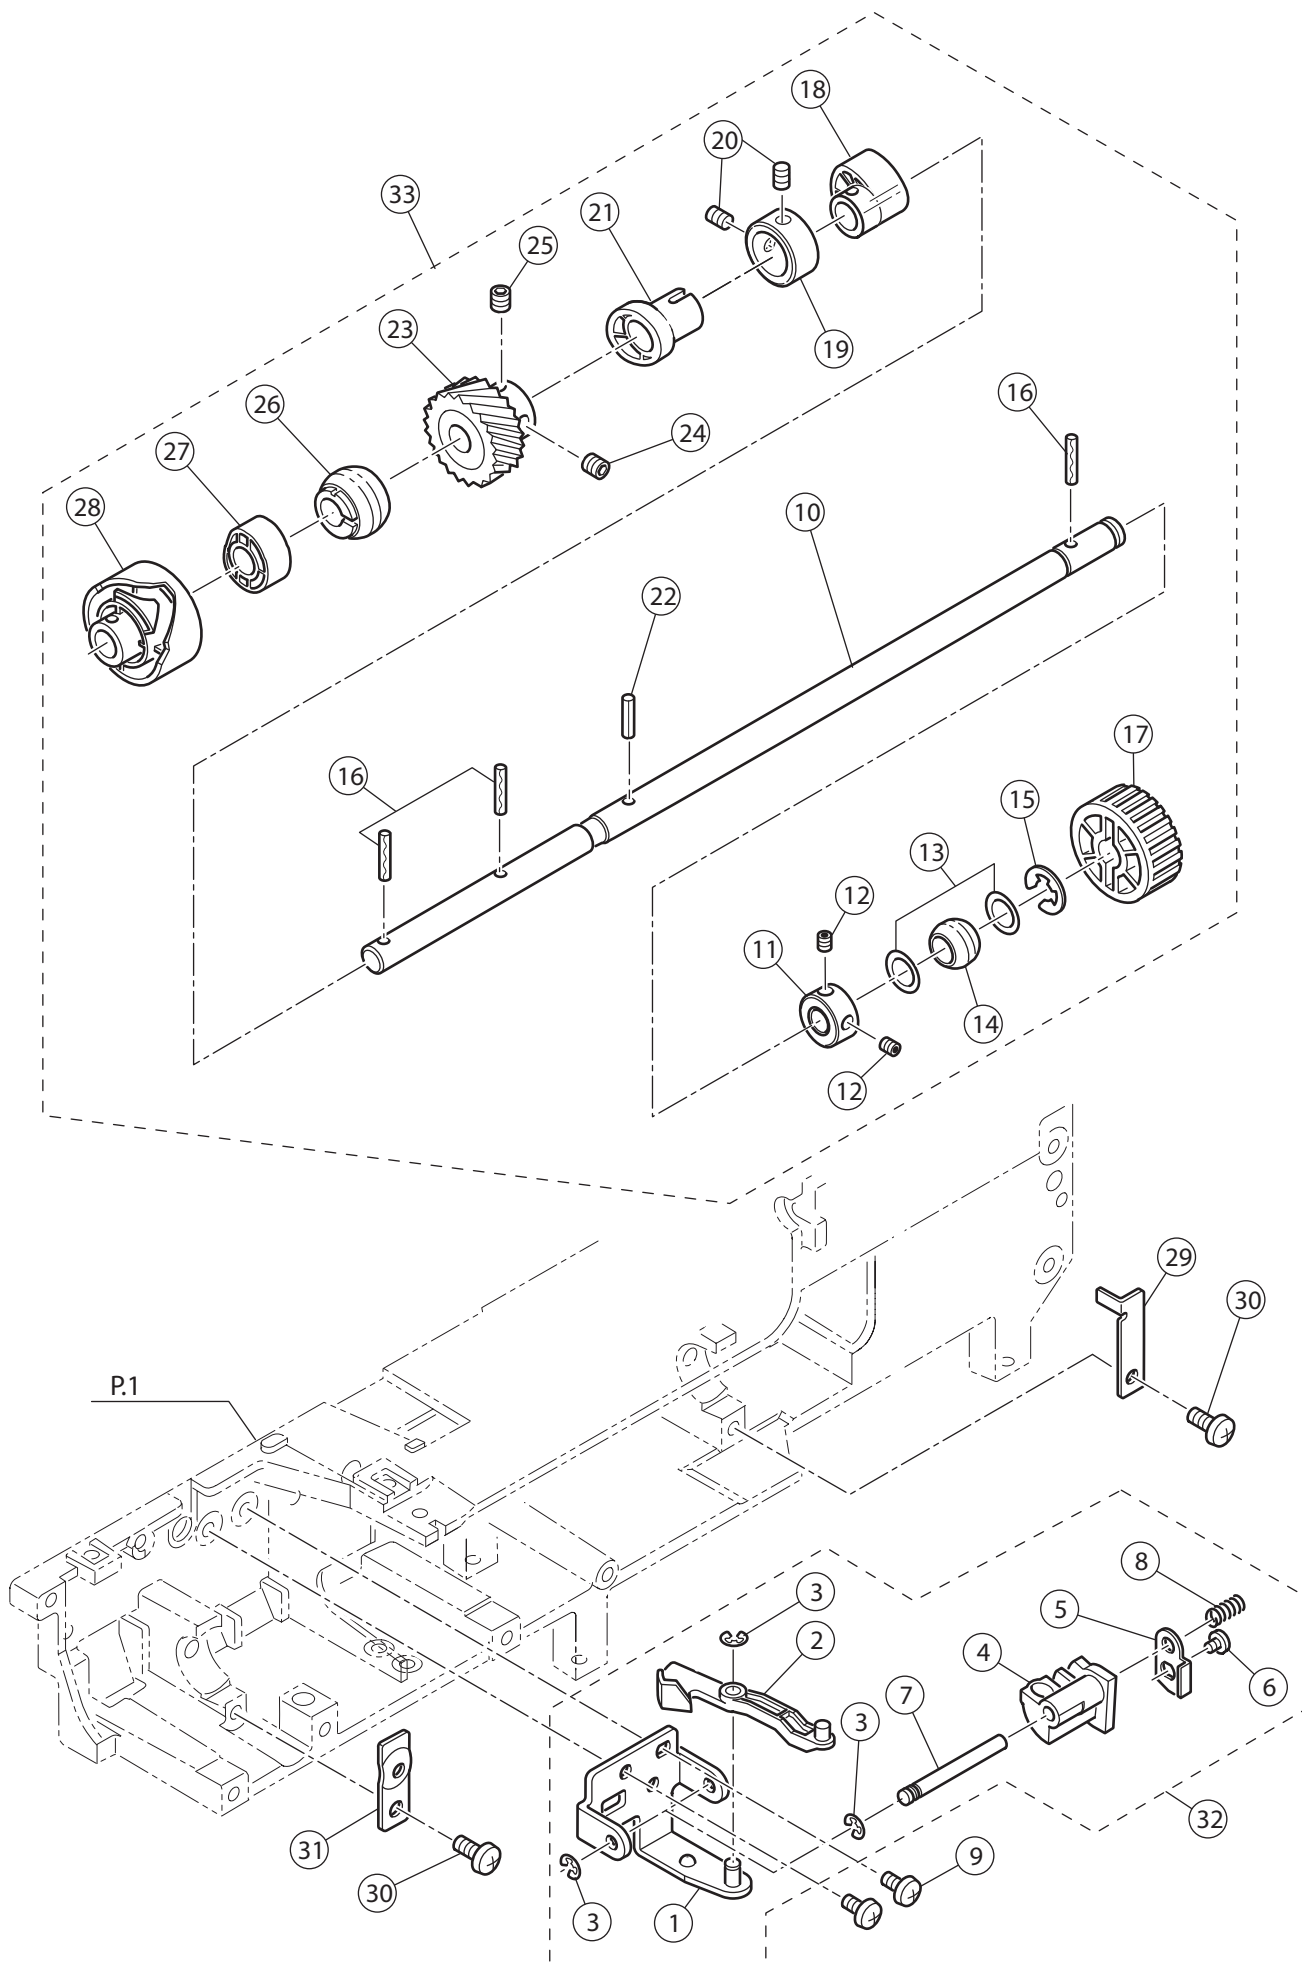

Ref No	Part No	Part Name	
1		Feed Rocking Cam Follower Bracket Assy.	
2		Drop Feed Arm	
3		Snap Ring	
4		Feed Rocking Cam Follower	
5		Feed Rocking Cam Follower Plate	
6		Set Screw	
7		Feed Rocking Cam Follower Shaft	
8		Feed Rocking Cam Follower Spring	
9		Set Screw	
10		Lower Shaft	(Old Version)
11		Collar	
12		Set Screw	
13		Polyslider	
14		Ball Bush	
15		Snap Ring	
16		Spring Pin	
17		Lower Shaft Timing Pulley	
18		Feed Cam	
19		Feed Cam Collar	
20		Set Screw	
21		Feed Rocking Cam	
22		Slot Spring Pin	
23		Lower Shaft Gear	
24		Set Screw	
25		Set Screw	
26		Lower Shaft Ball Bushing (Left)	
27		Lower Thread Supply Cam	(Old Version)
28		Thread Cutter Cam	(Old Version)
29		Ball Bushing Holder	
30		Set Screw	
31		Ball Bushing Holder (Left)	
32		Feed Rocking Cam Follower Assy.	
33		Lower Shaft Assy.	(Old Version)