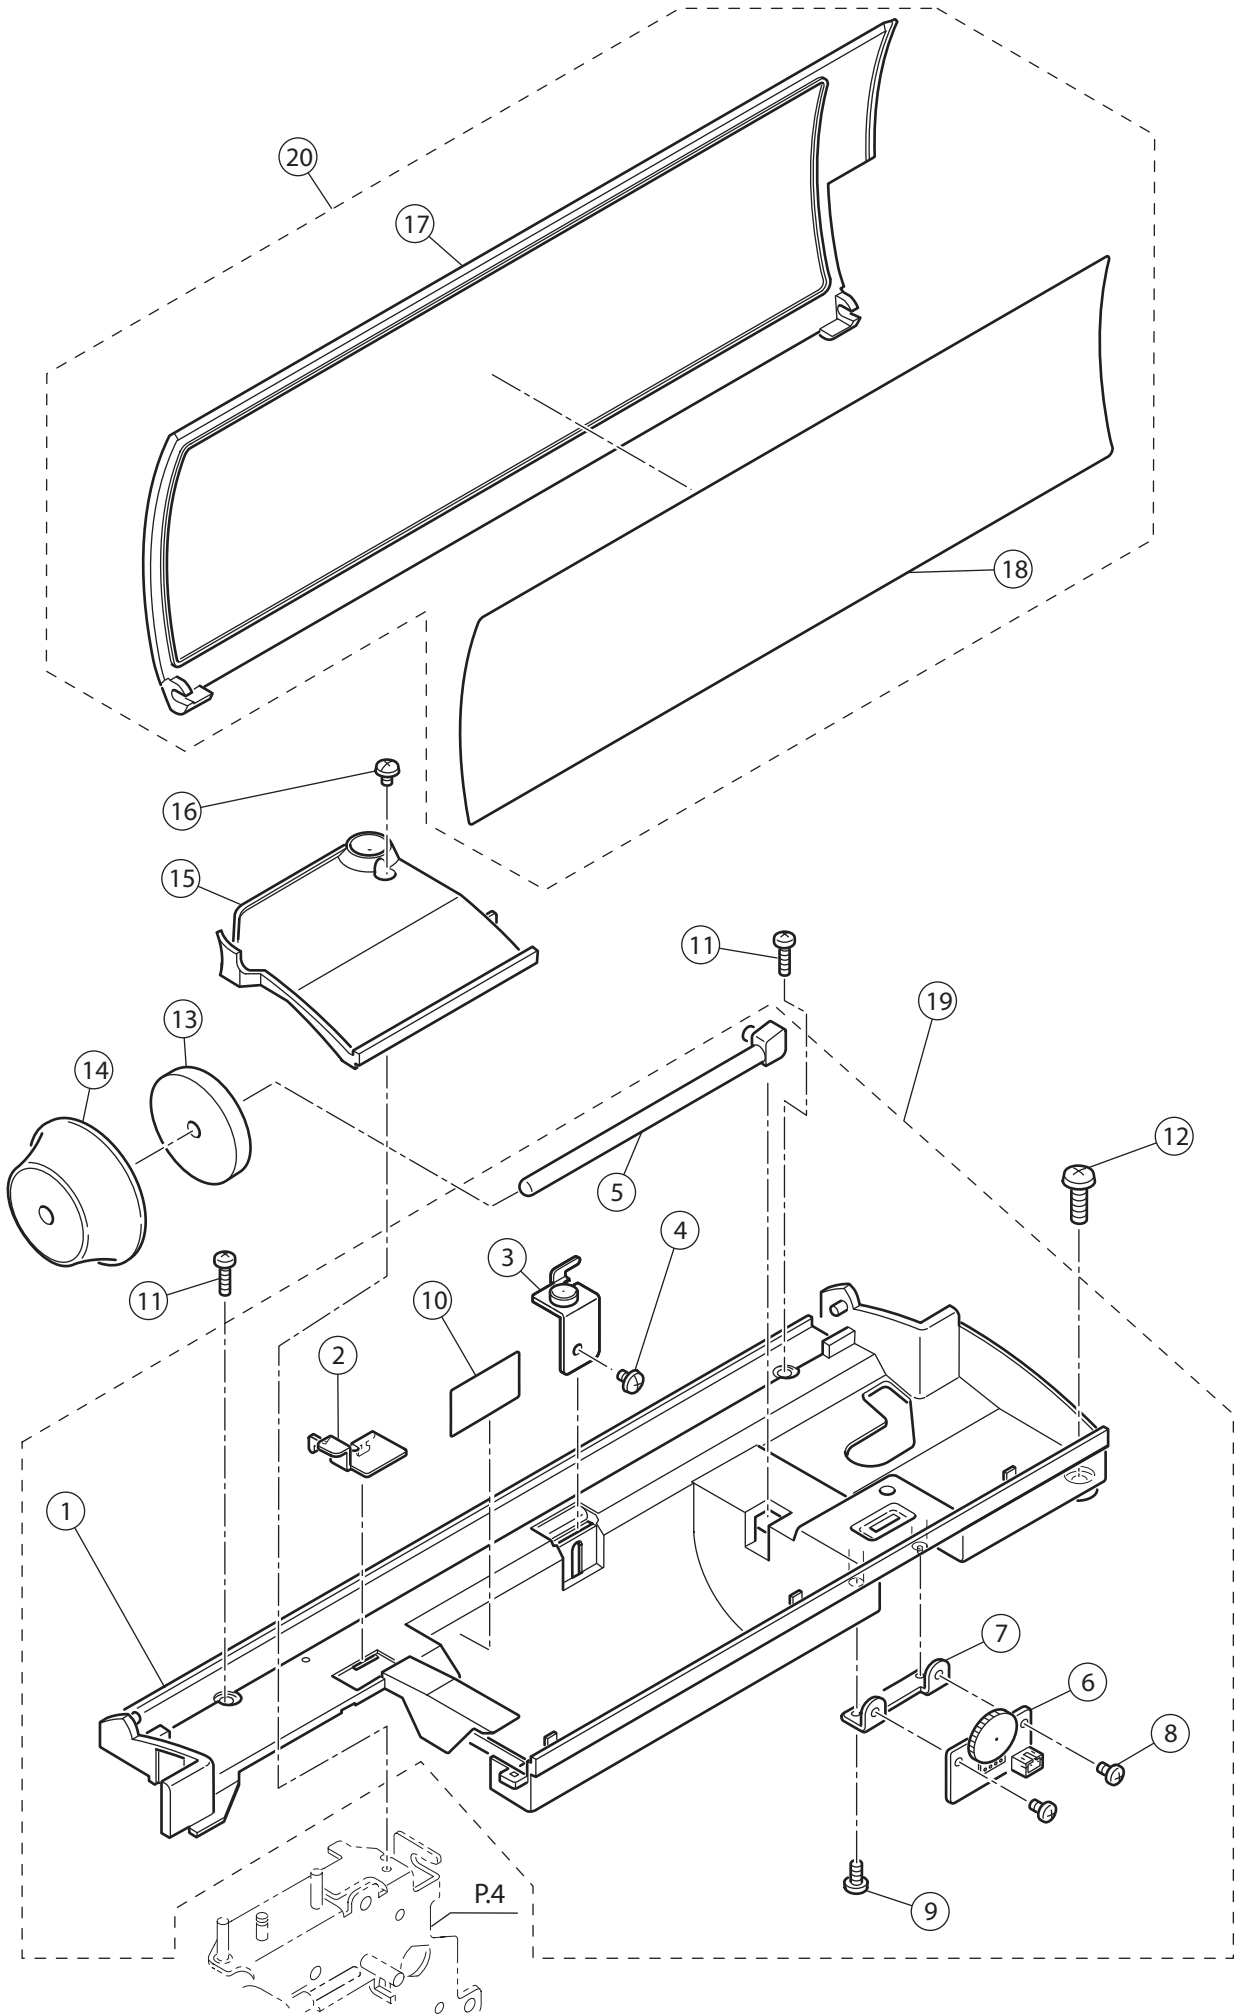

Ref No	Part No	Part Name	
1		Unit Cover	(Old Version)
2	68002911	Thread Guide	
3		Thread Guide Assy.	
4		Set Screw	
5	68002912	Spool Stand	
6		Contrast Control Board Assy.	(Old Version)
7		Contrast Control Board Bracket	(Old Version)
8		Set Screw	(Old Version)
9		Set Screw	(Old Version)
10		Thread Spool Sticker	
11		Set Screw	
12		Set Screw	
13	412610701	Felt	
14	68001559	Thread Cap	
15	416399401	Thread Tension Cover	
16		Set Screw	
17		Flap	
18		Pattern Chart Label	
19	416395401	Unit Cover Assy.	(Old Version)
20	416395501	Flap Assy.