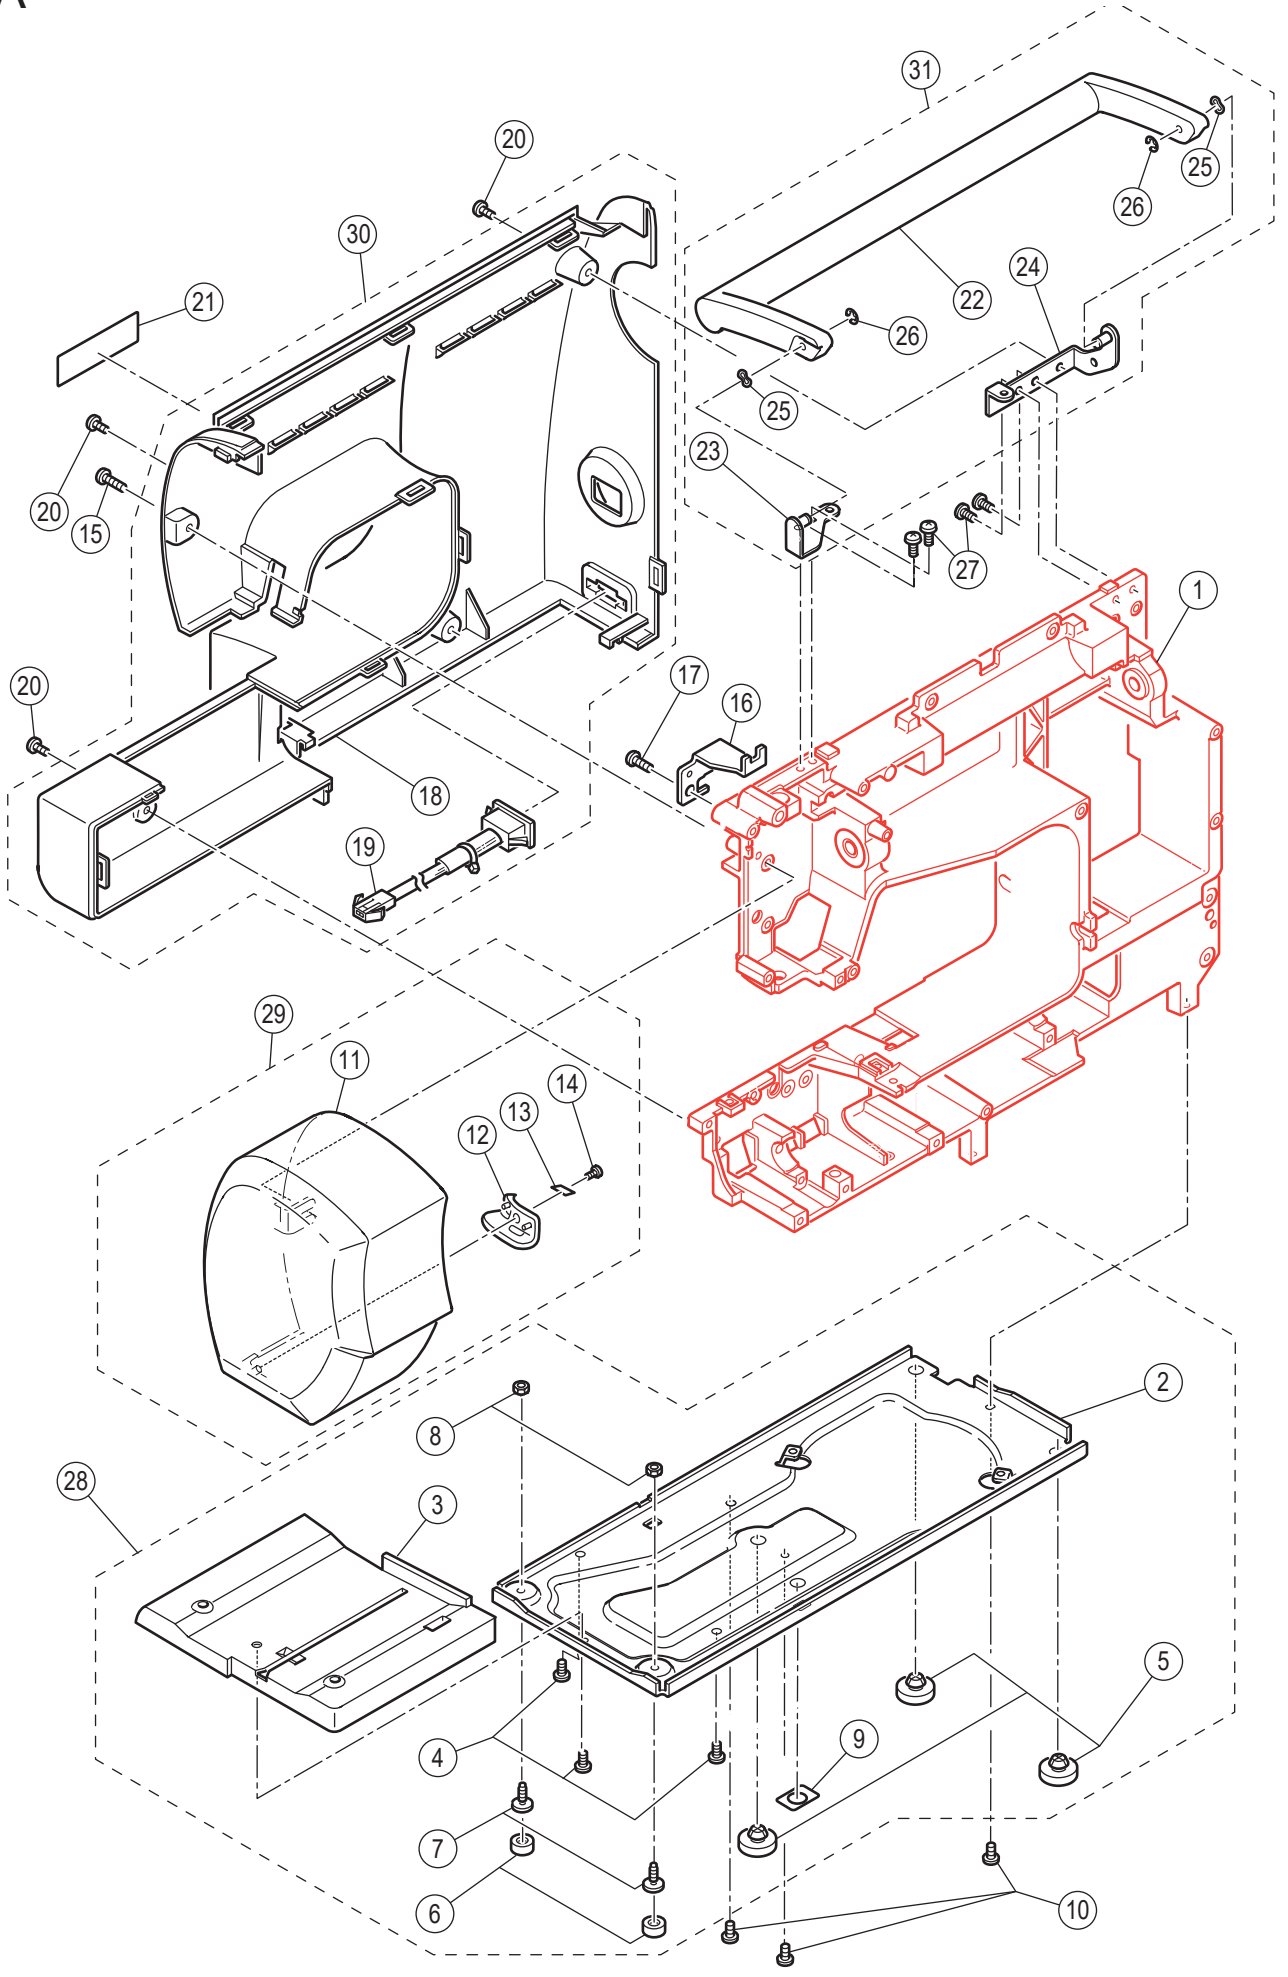

A

Ref No	Part No	Part Name
1		Machine Frame
2	416394601	Base
3	416394701	Base Cover
4	270 HP61041	Set Screw
5	270 HP32755	Rubber Foot (A)
6	270 HP32756	Rubber Foot (B)
7	270 HP32757	Rubber Foot Adjusting Screw
8	270 HP91648	Adjustable Lock Nut
9	416394801	Guide Plate for Stitch Balance
10	270 HP31293	Set Screw
11	416398401	Face Plate
11	68015697	Face Plate(8060 Only)
12	270 HP31966	Thread Cutter Base
13	412423701	Thread Cutter
14	270 HP31244	Set Screw
15	416402401	Set Screw
16	68015716	Rear Cover Stabilize Plate
17	270 HP12785	Set Screw
18	68015719	Rear Cover
19	68002901	Terminal Box Assy. (EU.AU)
19	68002902	Terminal Box Assy. (US.CA.MX.8060)
20	270 HP90810	Set Screw
21		
22	416394901	Handle
23	416402501	Handle Hinge (Left)Assy.
24	416402601	Handle Hinge (Right)Assy.
25	416402701	Wave Washer
26	416402801	Snap Ring
27	270 HP31293	Set Screw
28	68002903	Base Assy.(Incl.02-09)
29	68002904	Face Plate Assy. (Incl.11-14)
29	68015721	Face Plate Assy. (Incl.11-14)(8060 Only)
30	416565701	Rear Cover Assy. (Incl.18-19)
30	68015730	Rear Cover Assy. (Incl.18-19)
31	68002905	Handle Assy. (Incl.22-26)

Ref No	Part No	Part Name	
1		Front Cover	(Old Version)
2		Start Stop Switch Key-top	
3	416398701	Reverse/Quick Slow Key-Top	
4		Thread Cutter Key-top	
5		Speed Control Key-top	
6	416399001	Circuit Boards	
7		Set Screw	
8		Set Screw	
9	68002906	LED Light Cover	
10		Set Screw	
11		LED Light Bracket	
12		Set Screw	
13		Set Screw	
14	416399101	Control Key-top	
15		Screen Cover	(Old Version)
16	416395101	LCD Assy.	(Old Version)
17		Set Screw	
18		DIS Board Assy.	(Old Version)
19		Set Screw	
20		Cord Band	
21	416395201	Controller Cord Assy.	
22		Filament Tape	
23		Speed Nut	
24		Panel	(Old Version)
25	416395301	Extension Table Assy.	
26		Front Cover Assy.	(Old Version)