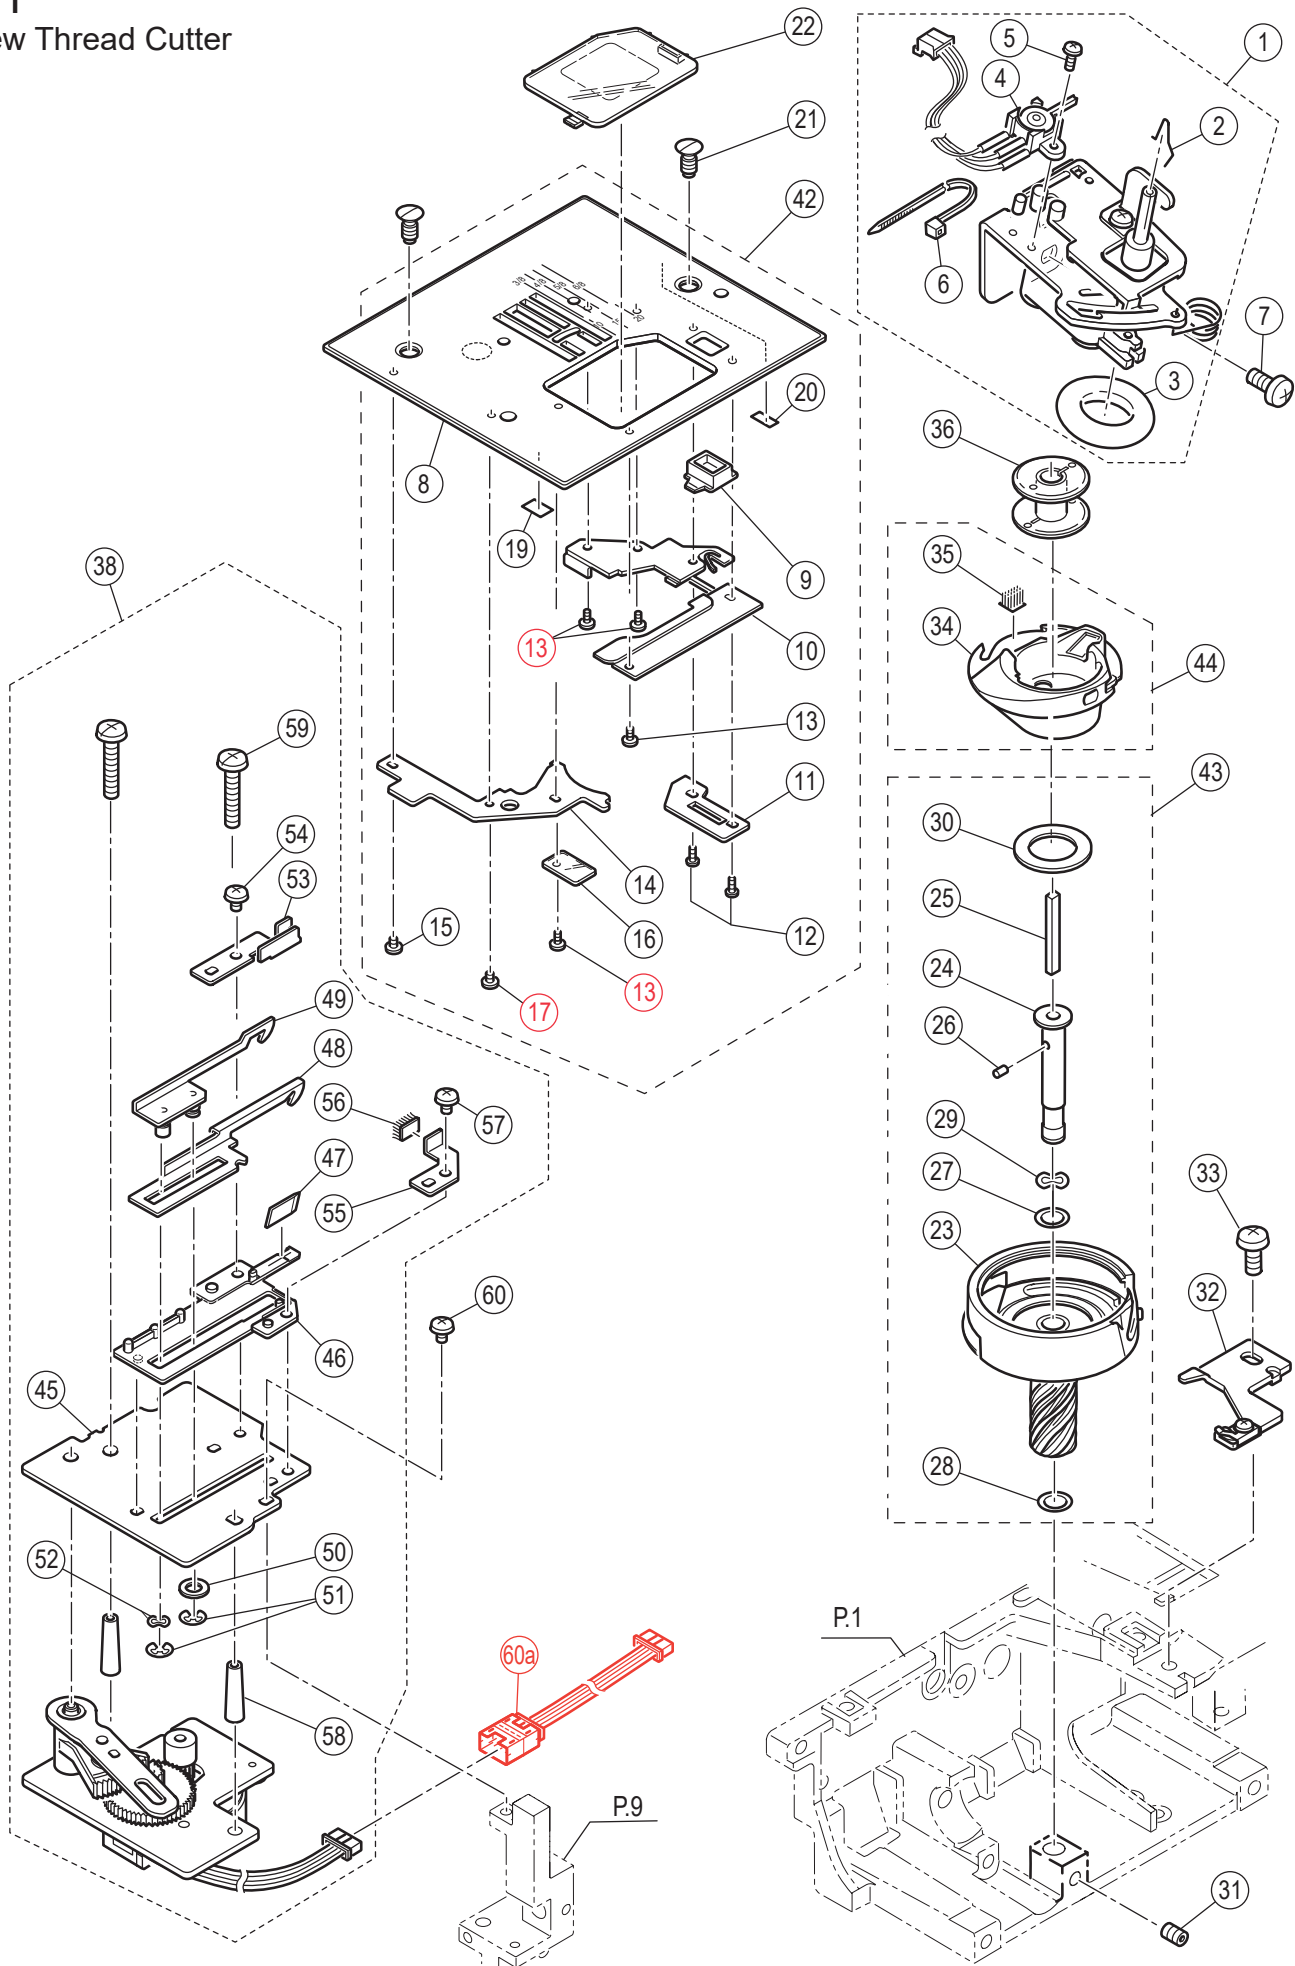

G1

New Thread Cutter

Ref No	Part No	Part Name
1	68002924	Bobbin Winder Assy.(Incl.02-06)
2	270 HP07414-T	Bobbin Winder Shaft Spring
3	68011273	Rubber Ring
4	68002925	Bobbin Winder Switch Assy.
5	416710101	Set Screw
6	68001311	Cord Band
7	270 HP31293	Set Screw
8	270 HP32844	Needle Plate
9	270 HP31734	Slide Lever
10	270 HP32846	Bobbin Cover Plate Holder
11	416396501	Slide Lever Holding Plate
12	270 HP31843	Set Screw
13	270 HP30200	Set Screw
14	416396601	Bobbin Holder Stabilize Plate
15	270 HP32534	Set Screw
16	416710701	Bobbin Cover Support Plate
17	416789701	Set Screw
19	270 HP32879	Rubber Sheet
20	416710801	Rubber Sheet
21	270 HP32743	Set Screw
22	68002926	Bobbin Cover Plate
23	270 HP30113	Hook Race Assy.
24	270 HP32848	Hook Race Shaft
25	270 HP30135	Oil Wick (1)
26	270 HP30136	Oil Wick (2)
27	270 HP10995	Polyslider
28	270 HP10995-3	Polyslider
29	68001856	Wave Washer
30	270 HP30118	Magnet
31	270 HP90932	Set Screw
32	68001659	Bobbin Holder Stopper Assy.
33	270 HP02891	Set Screw
34	68013341	Bobbin Holder Assy.
35	416789901	Brush
36	68001389	Bobbin
38	416789801	Thread Cutter Assy.(Incl.45-58)
42	68008955	Needle Plate Assy.(Incl.08-20)
43	270 HP32744	Hook Race Unit (Incl.23-30)
44	68013328	Bobbin Holder Unit (Incl.34-35)
45	416825901	Thread Cutter Bracket
46	416826001	Thread Cutter Blade Holding Base
47	412423701	Thread Cutter Blade
48	68001386	Thread Catch A
49	416826201	Thread Catch B
50	270 HP03438	Washer
51	270 HP07221	Snap Ring
52	270 HP31838	Wave Wash
53	416826301	Thread Guiding Bracket
54	270 HP12786	Set Screw
55	416826401	Thread Hold
56	416789901	Brush
57	270 HP12786	Set Screw
58	68001387	Spacer
59	68001395	Set Screw
60	270 HP12786	Set Screw
60a	68015756	Thread Cutter Harness Assy.