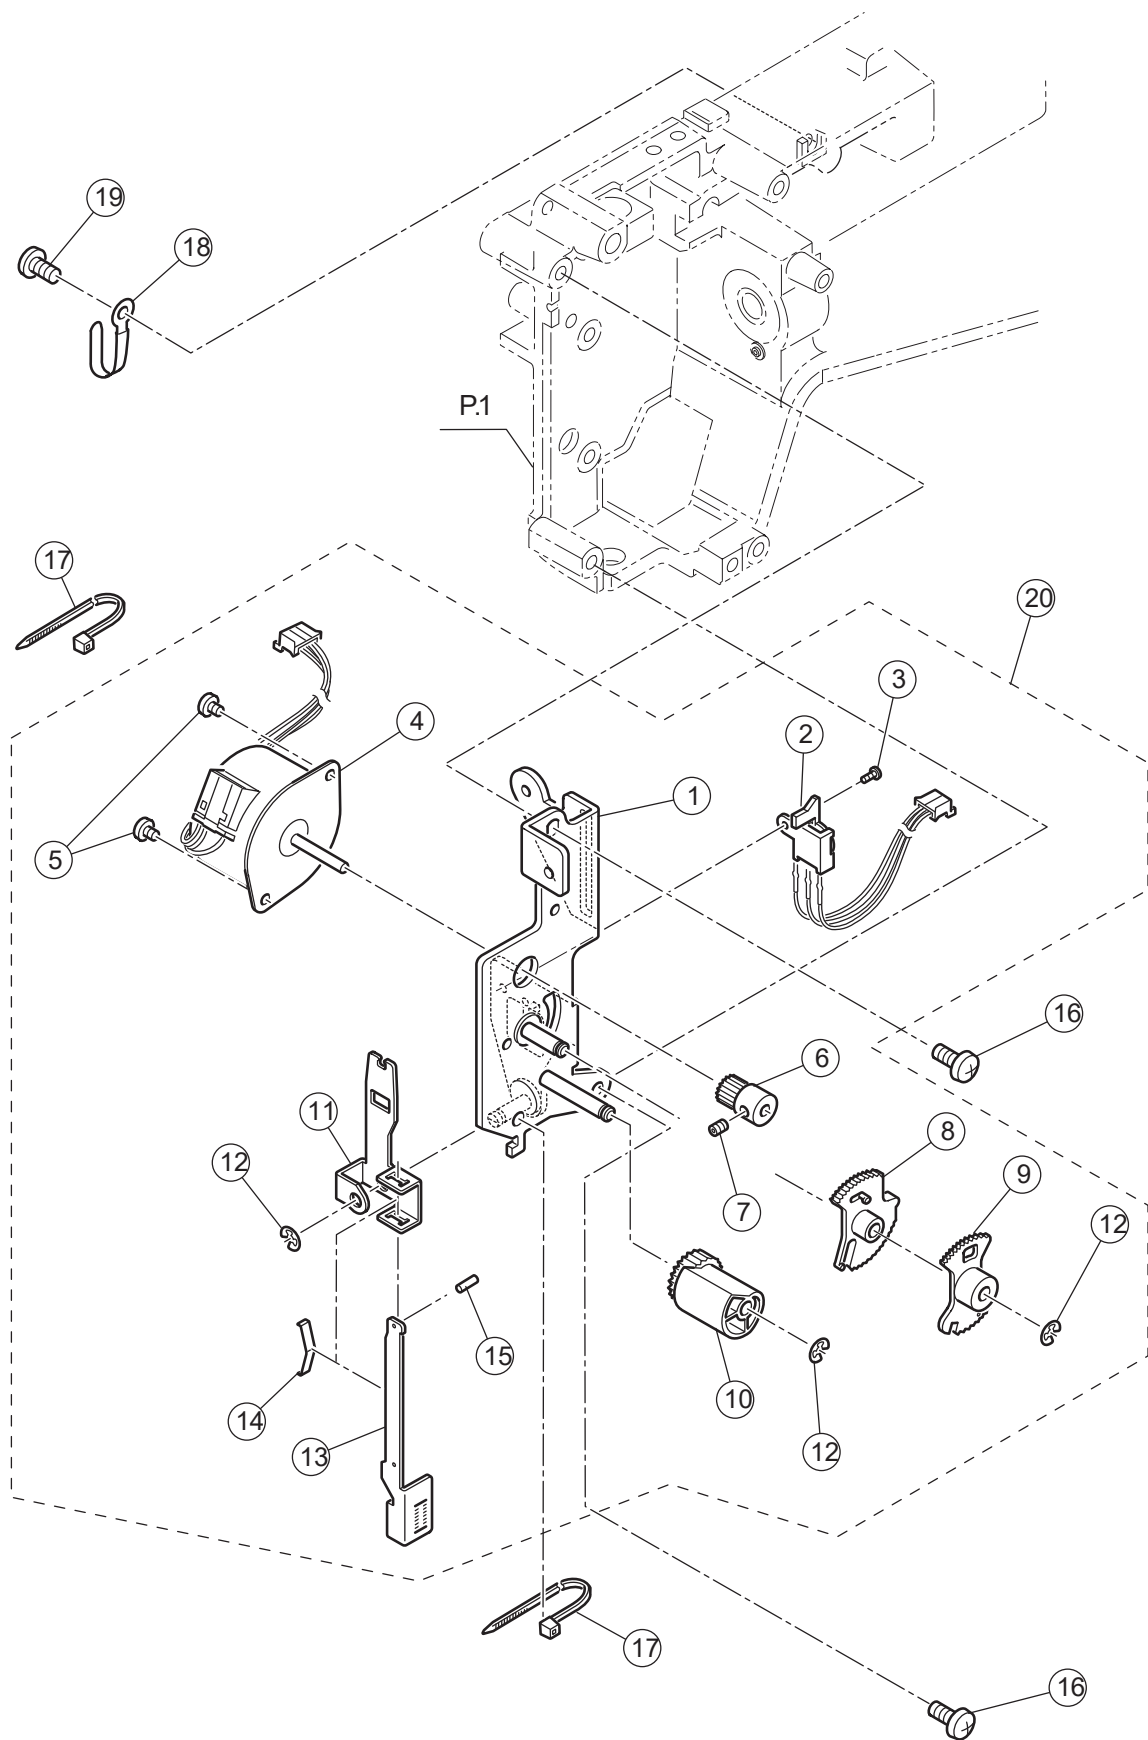

<u>Ref No</u>	<u>Part No</u>	<u>Part Name</u>
1	270 HP32906	Z Pulse Motor Bracket Assy.
2	270 HP32910	BH Switch Assy.
3	416710101	Set Screw
4	270 HP32958	Z Pulse Motor
5	270 HP30695	Set Screw
6	270 HP32911	Z Pulse Motor Gear
7	270 HP30842	Set Screw
8	270 HP32912	Center Gear (A)
9	270 HP32913	Center Gear (B)
10	270 HP32915	Z Cam
11	270 HP32916	BH Plate
12	270 HP07221	Snap Ring
13	270 HP32917	BH Lever
14	270 HP32918	BH Lever Spring
15	270 HP33213	Spring pin
16	270 HP31293	Set Screw
17	68001311	Cord Band
18	270 HP32955	Coating Clip
19	270 HP31293	Set Screw
20	416398201	Z Pulse Motor Assy.(Incl.01-15)