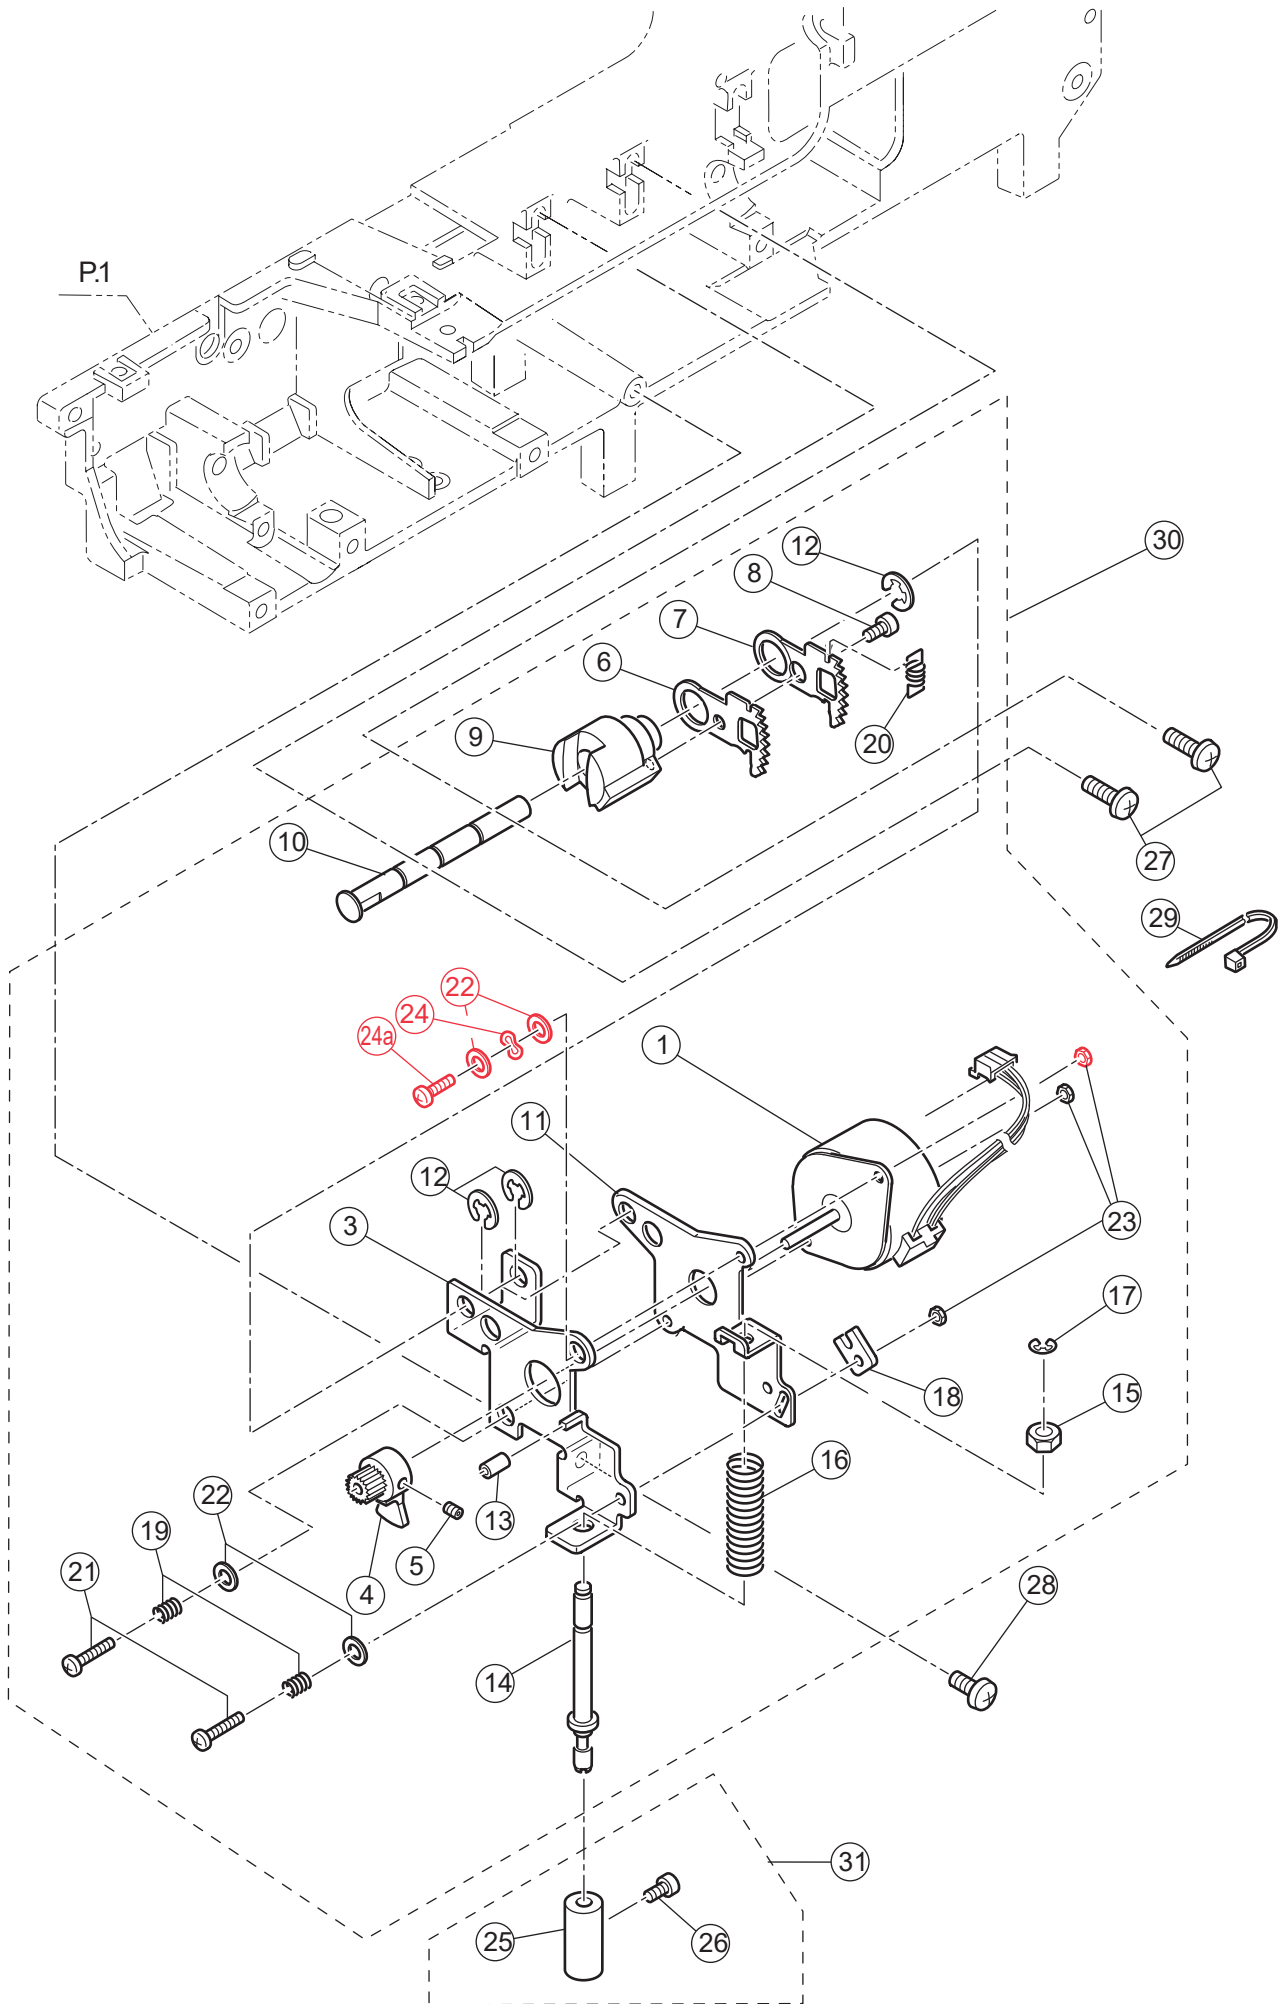

Ref No	Part No	Part Name
1	270 HP32894	F Pulse Motor
3	270 HP32895	F Pulse Motor Bracket
4	270 HP32896	F Pulse Motor Gear
5	270 HP30842	Set Screw
6	270 HP33190	Feed Regulator Gear (A)
7	270 HP33191	Feed Regulator Gear (B)
8	270 HP60800	Set Screw
9	270 HP32899	Feed Regulator
10	270 HP32900	Feed Regulator Shaft
11	270 HP32901	Adjusting Plate
12	68001400	Snap Ring
13	270 HP32867	Rubber Cushion
14	270 HP33319	Forward-Reverse Adjustment Shaft
15	270 HP12436	Nut
16	270 HP32903	Adjusting Spring
17	270 HP07221	Snap Ring
18	270 HP32904	Nut
19	270 HP33322	F Pulse Motor Bracket Spring
20	270 HP33187	Feed Regulator Gear Spring
21	270 HP11431	Set Screw
22	270 HP12453	Washer
23	270 HP13189	Nut
24	270 HP12487	Wave Washer
24a	270 HP11984	Set Screw
25	270 HP33320	Fine Adjustment Shaft
26	270 HP60800	Set Screw
27	416402401	Set Screw
28	270 HP31293	Set Screw
29	68001311	Cord Band
30	416398101	F Pulse Motor Assy. (Incl.01-24)
31	416712001	Fine Adjustment Shaft Assy.(Incl.25-26)