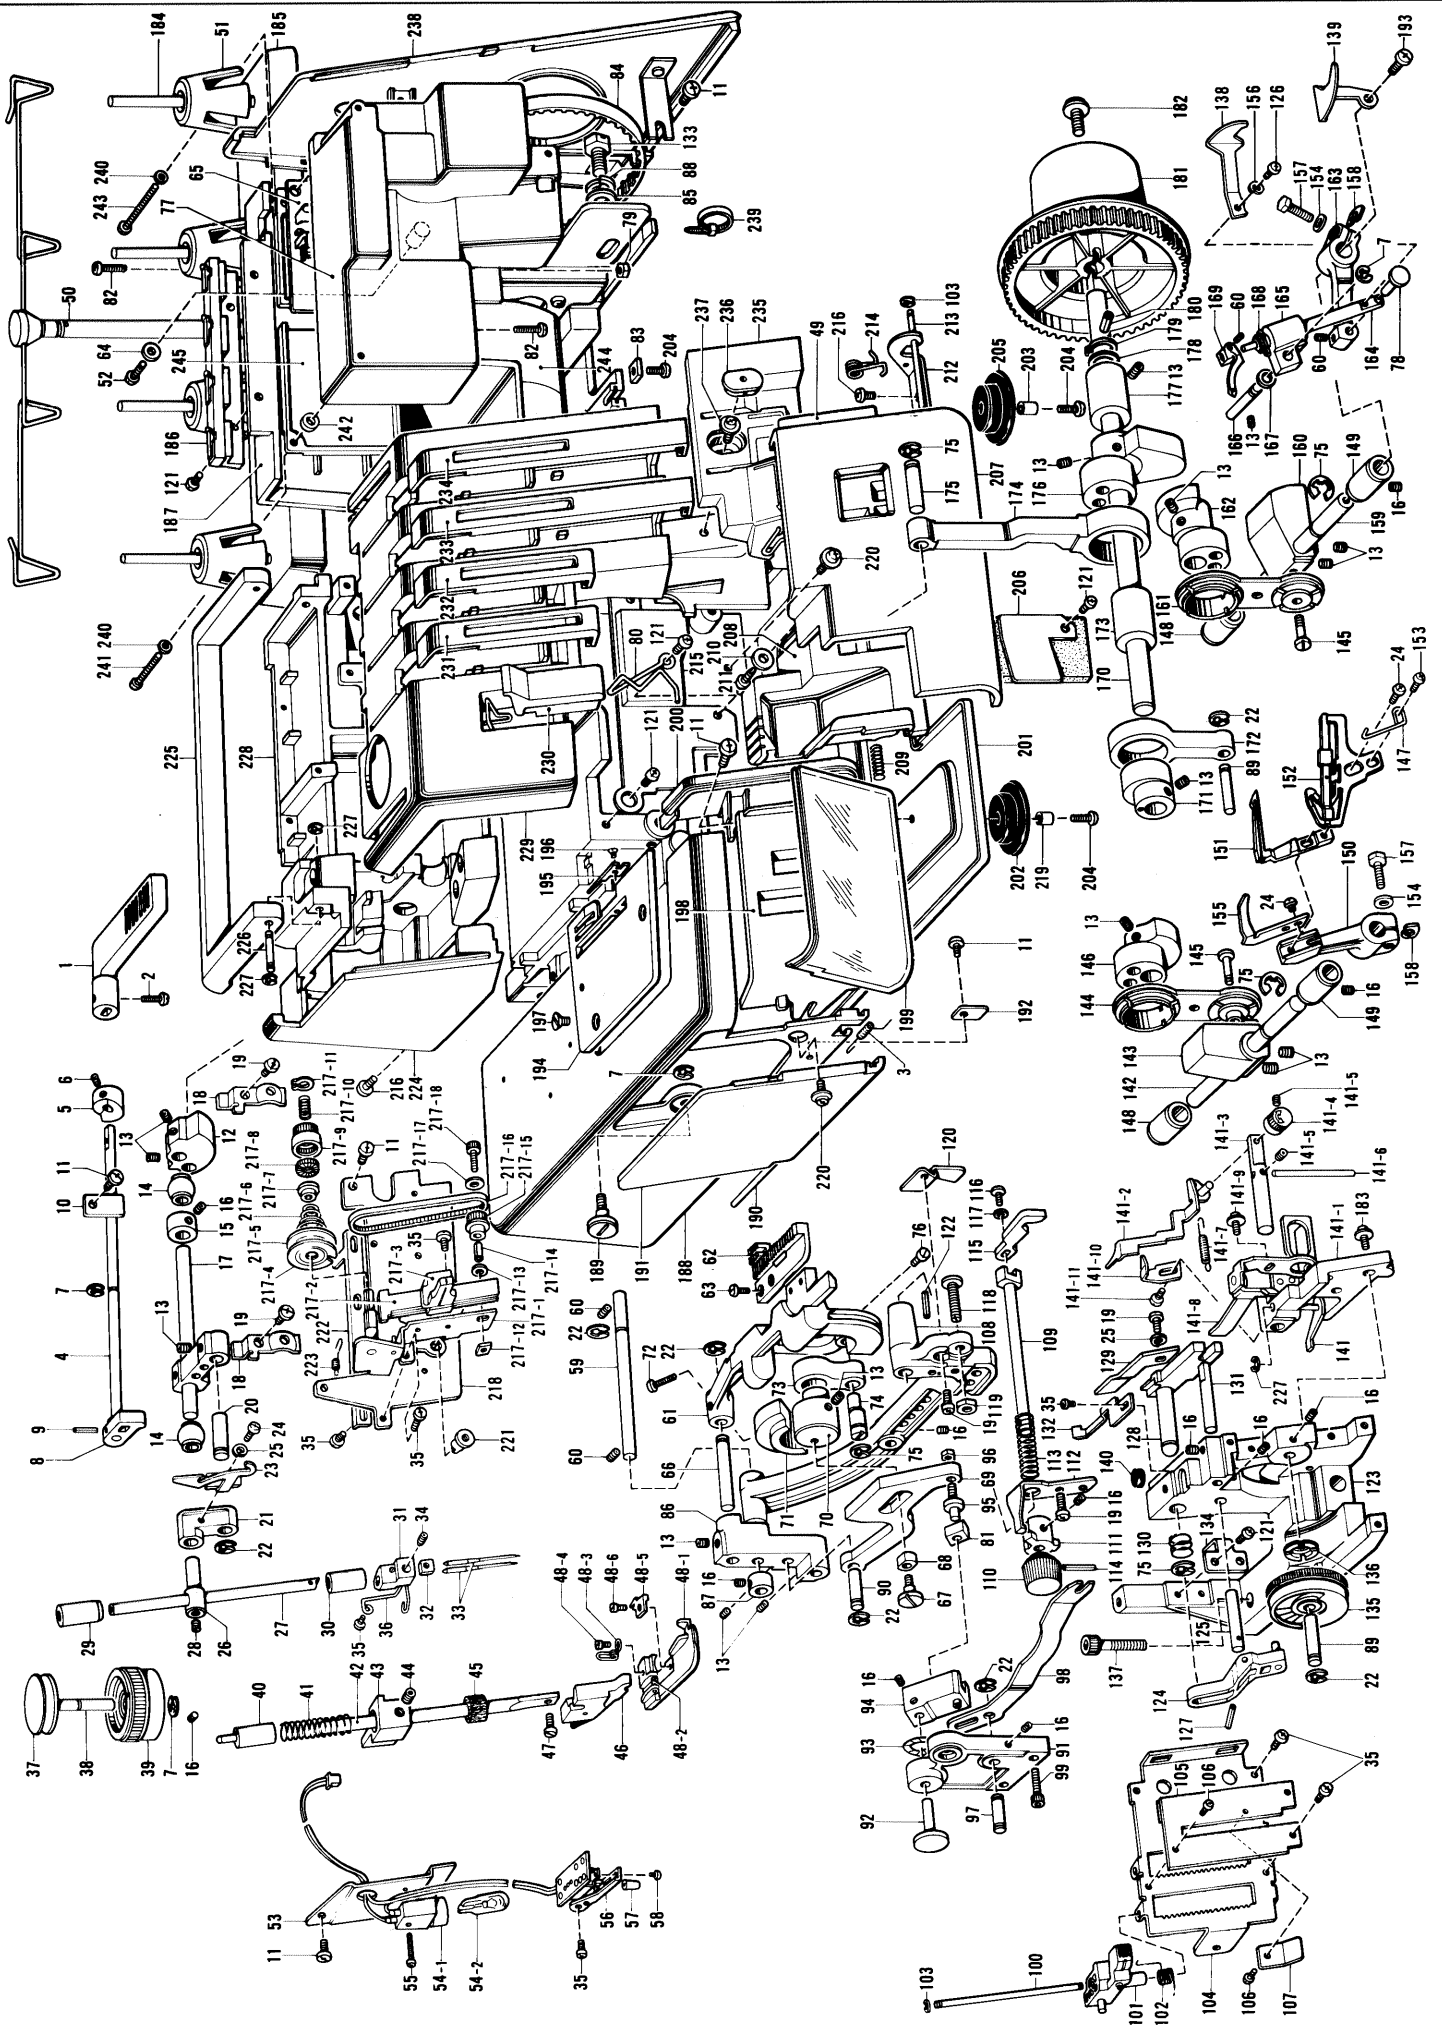

560 T

Ref. No.	Parts No.	Parts Name	Ref. No.	Parts No.	Parts Name	Ref. No.	Parts No.	Parts Name	Ref. No.	Parts No.	Parts Name
1	X75108001	Presser foot lever	54-1	X53086101	Light holder assembly	113	X75231001	Spring	161	X76036001	Over looper rod
2	060301605	Set screw	54-2	X50228001	Sew-light bulb	114	047201642	Spring pin	162	X75104000	Looper rod connecting wheel
3	X75651001	Spring	55	002261605	Set screw	115	X75059001	Upper blade	163	X05076001	Over looper shaft lever
4	X75107000	Presser bar lifter shaft	56	X75152001	Sew-light switch holder	116	060670812	Set screw	164	X75982001	Over looper shaft
5	X75158000	Tension release cam	57	X75461001	Sew-light switch cap	117	105161003	Washer	165	X75093000	Over looper shaft guide
6	014300532	Set screw	58	002020416	Set screw	118	X75314001	Set screw	166	127784001	Guide shaft
7	048040342	Stop ring	59	X75079001	Feed shaft	119	021060312	Nut	167	025050132	Washer
8	X75118000	Presser lifter cam	60	014400422	Set screw	120	X75165001	Stitch stopper	168	X75971001	Over looper thread guide
9	047160842	Spring pin	61	X75558001	Feed bar	121	062400804	Set screw	169	X75209001	Over looper
10	X75308001	Shaft presser	62	X75823001	Feed dog	122	047200842	Spring pin	170	X75156000	Driving shaft
11	060400612	Set screw	63	100080003	Set screw	123	X75192000	Needle plate base	171	X75169000	Upper blade eccentric wheel
12	X75138000	Needle bar driving lever	64	554166000	Insulation washer	124	X75832000	Lower blade movable lever	172	X75140000	Upper blade link
13	012500632	Set screw	65	X7500632	Power supply unit assembly	125	X75090001	Lever shaft	173	127690000	Driving shaft bushing, left
14	X75071000	Crank shaft bushing	66	X75077001	Feed bar shaft	126	062300412	Set screw	174	138839000	Needle bar rod
15	X75150001	Collar	67	X75075001	Stud screw	127	047301442	Spring pin	175	X75065001	Rod shaft
16	014400532	Set screw	68	X75076000	Slide block	128	X75103000	Lower blade holder	176	X75137000	Needle bar connecting wheel as
17	X75557001	Needle bar crank shaft ass	69	X75127000	Horizontal feed lever	129	X75233001	Lower blade	177	126558000	Driving shaft bushing, right
18	X75058001	Bushing presser	70	X75167000	Feed eccentric wheel	130	X75234001	Spring	178	127797000	Washer
19	060400812	Set screw	71	X75536000	Feed eccentric wheel balance	131	X75262001	Lower blade guide shaft	179	048100142	Stop ring
20	X75217001	Needle bar link shaft	72	062301208	Set screw	132	X75916001	Needle guard	180	047402542	Spring pin
21	126782001	Needle bar link A	73	126872000	Vertical feed lever	133	103741001	Set screw	181	X75202001	Handwheel
22	048050346	Stop ring	74	127801001	Vertical adjusting shaft	134	X75229001	Feed bar guide	182	138849001	Set screw
23	X75980001	Thread take-up	75	048060342	Stop ring	135	X76059002	Stitch width control dial	183	138172001	Set screw
24	062670612	Set screw	76	104908002	Set screw	136	X75224000	Spring	184	142914001	Spool pin
25	028040242	Washer	77	X52516001	Insulation cover	137	X75722001	Set screw	185	X75254001	Spool stand base
26	126666001	Needle bar connecting stud	78	127785001	Stud shaft	138	X75975001	Thread take-up, B	186	X75374002	Thread rectifier body
27	X75136001	Needle bar	79	021400215	Nut	139	X75979001	Thread take-up, A	187	X75197001	Rear cover
28	014060622	Set screw	80	X76016001	UL Thread guide	140	127025000	Cap	188	X75193001	Material plate cover
29	126702000	Needle bar bushing, upper	81	X75083000	Slide block	141	X75652001	Movable stitch assembly	189	X75284001	Material plate cover set screw
30	126703000	Needle bar bushing, lower	82	X75770001	Set screw	141-1	X75653001	Stitch tongue holder	190	X75283000	Side cover shaft
31	X75205001	Needle clamp	83	127254001	Nut	141-2	X75654001	Movable stitch tongue assembly	191	X75278001	Side cover
32	X75246001	Nut	84	X75376000	Timing belt	141-3	X75656001	Stitch shaft	192	X75285001	Shaft presser
33	X75577012	Needle #80	85	100197004	Washer	141-4	X75214001	Changing knob	193	060400812	Set screw
34	016400632	Set screw	86	X75221000	Feed bar lever	141-5	014300322	Set screw	194	X75822001	Needle plate
35	060300616	Set screw	87	X75100001	Collar	141-6	X75657001	Pin	195	X75808001	Needle plate tongue
36	X75972001	Needle bar thread guide	88	203735001	Spring washer	141-7	X75661001	Spring	196	141542001	Set screw
37	X75401001	Pressure adjustment dial plate	89	X75130001	Link shaft	141-8	X75662001	Stitch width adjusting lever	197	100032003	Set screw
38	X75535001	Pressure adjustment stud	90	X76078001	Horizontal feed lever shaft	141-9	215081001	Set screw	198	X75297002	Control cover plate
39	X75126002	Pressure adjustment dial	91	X75110000	Feed change lever bracket	141-10	X75537001	Presser plate	199	X75189001	Control cover
40	X75117000	Pressure adjustment bush	92	X75084001	Stud shaft	141-11	126680001	Set screw	200	X75187001	Material plate R cover