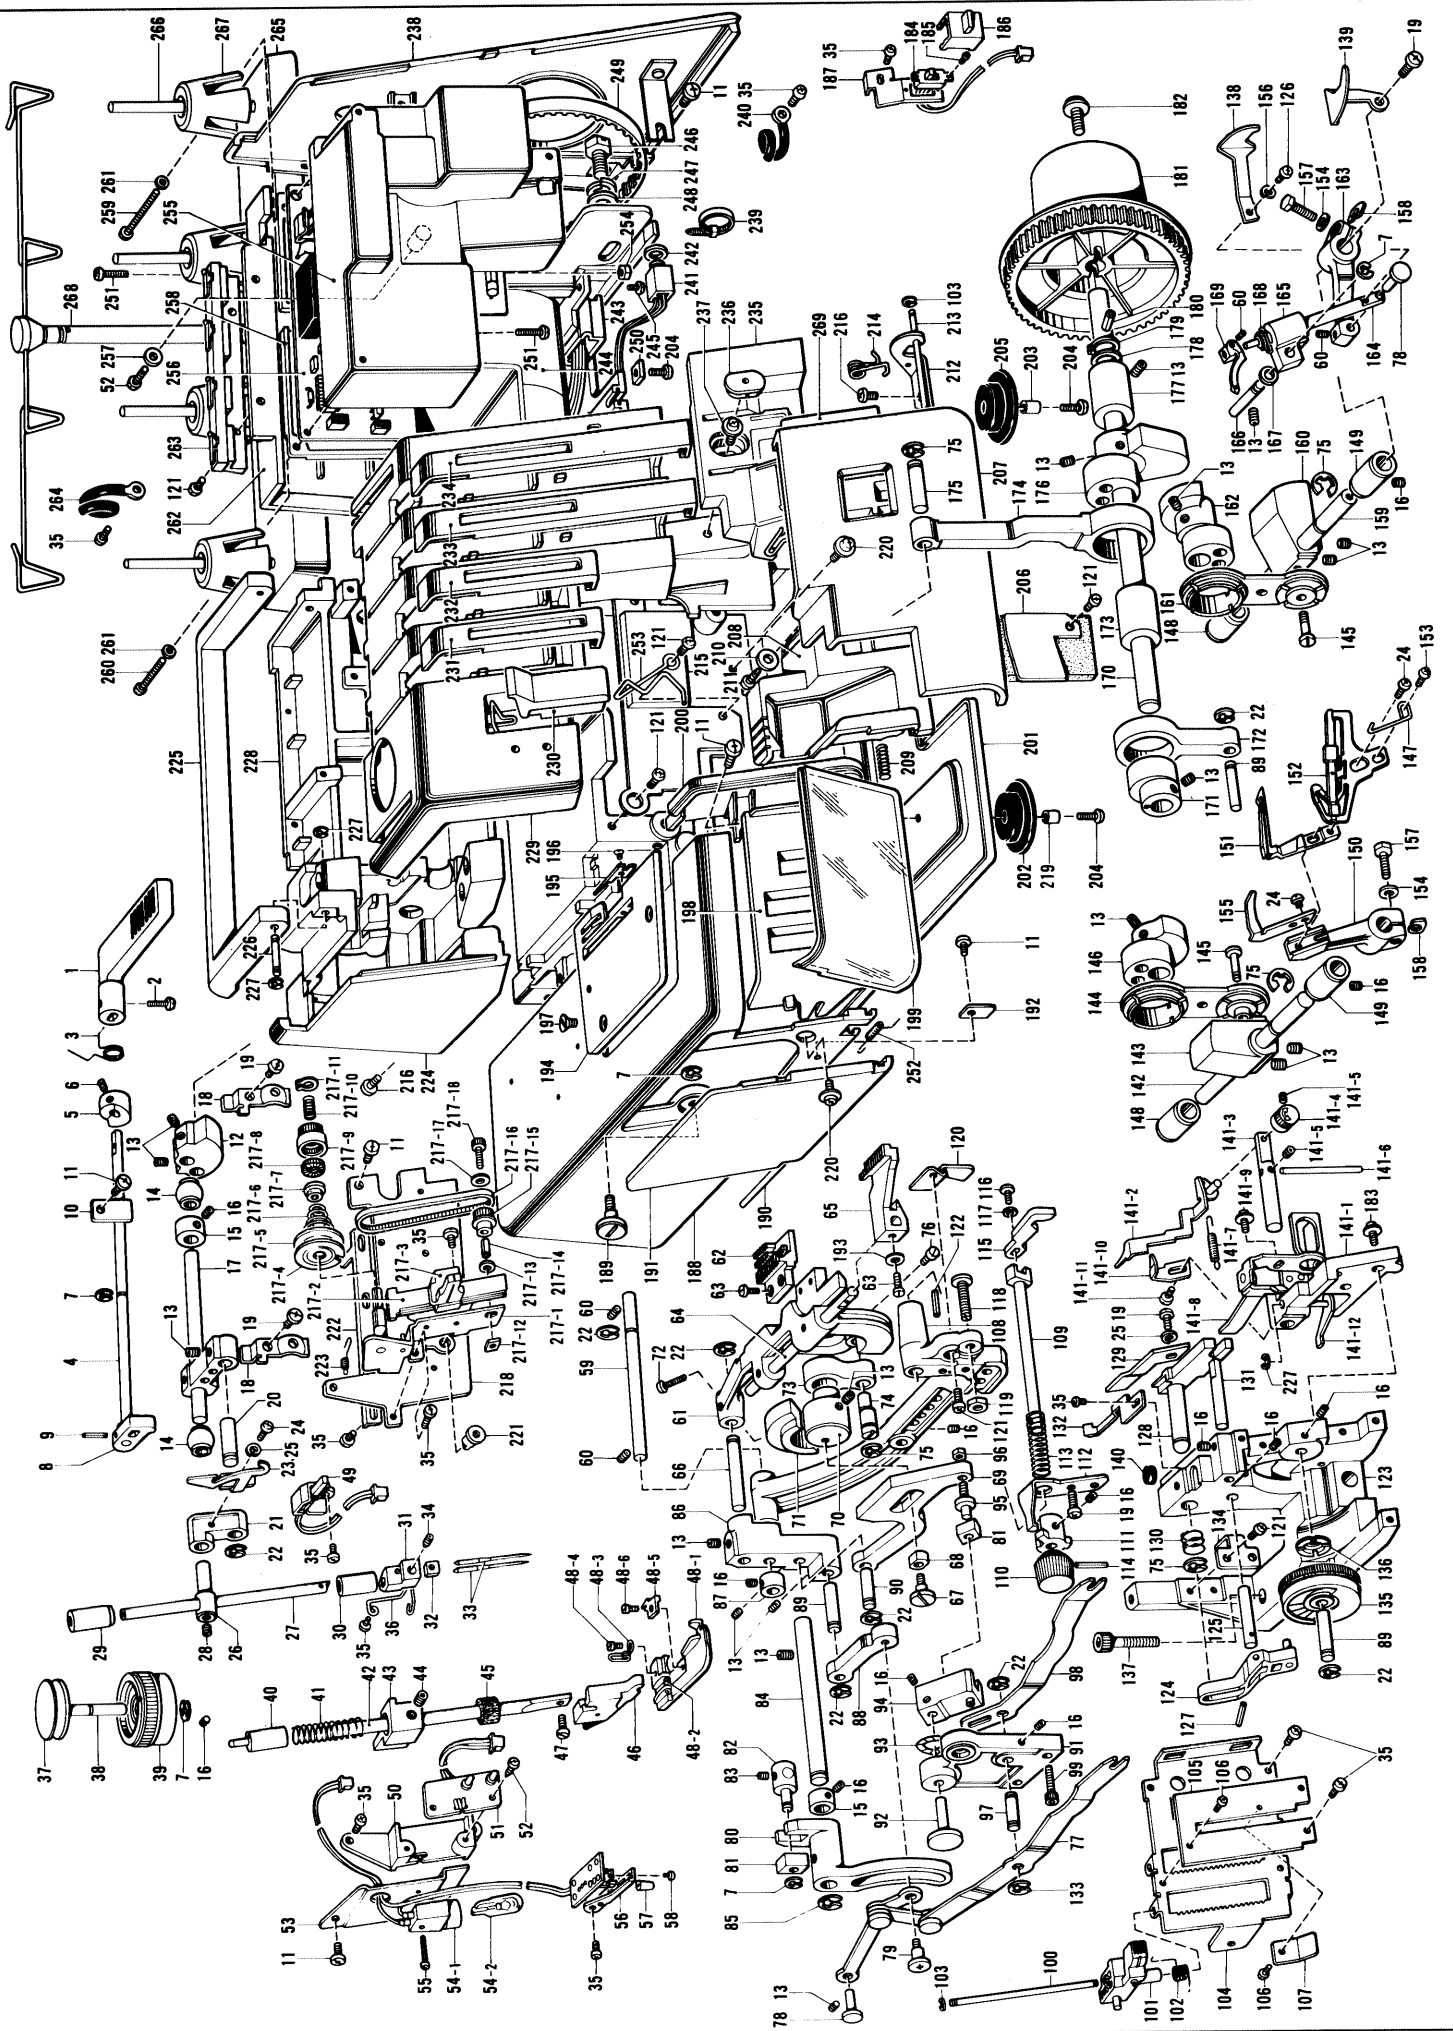

# 560 EDT

Ref. No.	Parts No.	Parts Name	Ref. No.	Parts No.	Parts Name	Ref. No.	Parts No.	Parts Name	Ref. No.	Parts No.	Parts Name
1	X75108001	Presser foot lever	54-1	X63086101	Light holder assembly	113	X75231001	Spring	161	X76036001	Over looper rod
2	X060301605	Set screw	54-2	X602228001	Sew-light bulb	114	X75231001	Spring pin	162	X75104000	Looper rod connecting wheel
3	X75342001	Spring	55	X02261605	Set screw	115	X75059001	Upper blade	163	X05078001	Over looper shaft lever
4	X75107000	Presser bar lifter shaft	56	X75152001	Sew-light switch holder	116	X06070812	Set screw	164	X75982001	Over looper shaft
5	X75158000	Tension release cam	57	X75461001	Sew-light switch cap	117	X05161003	Washer	165	X75093000	Over looper shaft guide
6	X14300532	Set screw	58	X02020416	Set screw	118	X75314001	Set screw	166	X75978001	Guide shaft
7	X048040342	Stop ring	59	X75079001	Feed shaft	119	X021060312	Nut	167	X025050132	Washer
8	X75118000	Presser lifter cam	60	X14400422	Feed bar	120	X75165001	Stitch stopper	168	X75971001	Over looper thread guide
9	X75168042	Spring pin	61	X75237001	Feed bar	121	X02400804	Set screw	169	X75209001	Over looper
10	X75308001	Shaft presser	62	X75824001	Main feed dog	122	X04720842	Spring pin	170	X75156000	Driving shaft
11	X060400612	Set screw	63	X10080003	Set screw	123	X75192000	Needle plate base	171	X75169000	Upper blade eccentric wheel
12	X75138000	Needle bar driving lever	64	X75081001	Differential feed lever shaft	124	X75832000	Lower blade movable lever	172	X75140000	Upper blade link
13	X12500632	Set screw	65	X75228001	Differential feed dog	125	X75090001	Lever shaft	173	X75128000	Driving shaft bushing, left
14	X75071000	Crank shaft bushing	66	X75077001	Feed bar shaft	126	X062300412	Set screw	174	X38839000	Needle bar rod
15	X75150001	Collar	67	X75075001	Stud screw	127	X047301442	Spring pin	175	X75065001	Rod shaft
16	X14400532	Set screw	68	X75076000	Slide block	128	X75103000	Lower blade holder	176	X75137000	Needle bar connecting wheel assembly
17	X75557001	Needle bar crank shaft assembly	69	X75127000	Horizontal feed lever	129	X75233001	Lower blade	177	X12658000	Driving shaft bushing, right
18	X75058001	Bushing presser	70	X75167000	Feed eccentric wheel	130	X75234001	Spring	178	X127797000	Washer
19	X060400812	Set screw	71	X75536000	Feed eccentric wheel balance	131	X75262001	Lower blade guide shaft	179	X048100142	Stop ring
20	X75217001	Needle bar link shaft	72	X062301206	Set screw	132	X75916001	Needle guard	180	X047402542	Spring pin
21	X128782001	Needle bar link A	73	X128872000	Vertical feed lever	133	X75581001	Stop ring	181	X75202001	Handwheel
22	X048050346	Stop ring	74	X127801001	Vertical adjusting shaft	134	X75229001	Feed bar guide	182	X38849001	Set screw
23	X75980001	Thread take-up	75	X048060342	Stop ring	135	X76059002	Stitch width control dial	183	X38172001	Set screw
24	X062670612	Set screw	76	X104908002	Set screw	136	X75224000	Spring	184	X52540001	SP switch assembly
25	X028040242	Washer	77	X75350001	Differential feed change lever assembly	137	X75722001	Set screw	185	X02020416	Set screw
26	X128656001	Needle bar connecting stud	78	X127785001	Stud shaft	138	X75975001	Thread take-up, B	186	X50963001	Speed selector knob
27	X75136001	Needle bar	79	X75222001	Stud screw	139	X75979001	Thread take-up, A	187	X75235001	Switch holder
28	X140406022	Set screw	80	X75061000	Differential feed lever	140	X127025000	Cap	188	X75193001	Material plate cover
29	X128702000	Needle bar bushing, upper	81	X75083000	Slide block	141	X75652001	Movable stitch assembly	189	X75254001	Material plate cover set screw
30	X128703000	Needle bar bushing, lower	82	X75082001	Slide block stud	141-1	X75653001	Stitch tongue holder	190	X75283000	Side cover shaft
31	X75205001	Needle clamp	83	X524713001	Set screw	141-2	X75654001	Movable stitch tongue assembly	191	X75278001	Side cover
32	X75246001	Nut	84	X75080001	Differential feed lever shaft	141-3	X75656001	Stitch shaft	192	X75285001	Shaft presser
33	X75577012	Needle #80	85	X048070342	Stop ring	141-4	X75214001	Changing knob	193	X025850132	Washer
34	X16400632	Set screw	86	X75221000	Feed bar lever	141-5	X14300332	Set screw	194	X75822001	Needle plate
35	X060300616	Set screw	87	X75100001	Collar	141-6	X75657001	Pin	195	X75808001	Needle plate tongue
36	X75972001	Needle bar thread guide	88	X75116000	Differential feed link	141-7	X75661001	Spring	196	X14542001	Set screw
37	X75401001	Pressure adjustment dial plate	89	X75130001	Link shaft	141-8	X75662001	Stitch width adjusting lever	197	X10032003	Set screw
38	X75538001	Pressure adjustment stud	90	X75078001	Horizontal feed lever shaft	141-9	X215081001	Set screw	198	X75297002	Control cover plate
39	X75128000	Pressure adjustment dial	91	X75110000	Feed change lever bracket	141-10	X75537001	Presser plate	199	X75189001	Control cover
40	X75117000	Pressure adjustment bush	92	X75084001	Stud shaft	141-11	X26880001	Set screw	200	X75187001	Material plate R cover
41	X75218001	Presser bar spring	93	X75387001	Washer	141-12	X75668001	Safety lever	201	X75131001	Oil pan
42	X75134000	Presser bar	94	X75101000	Slide block guide	142	X75207000	UL lever shaft	202	X75545000	Cushion A
43	X75099000	Presser bar bracket	95	X75122001	Slide block stud	143	X75983001	UL balance	203	X75329000	Spacer collar
44	X14500522	Set screw	96	X021400312	Nut	144	X75391001	UL rod assembly	204	X75720001	Set screw
45	X75542000	Felt	97	X75085001	Feed change lever shaft	145	X75317001	Stud shaft	205	X75271000	Cushion
46	X38881001	Presser foot holder assembly	98	X75115001	Feed change lever	146	X75985001	UL rod eccentric wheel	206	X75394001	Dust cover
47	X128851001	Set screw	99	X018401632	Set screw	147	X75984001	Screw cover	207	X76031001	Front cover
48	X75343001	Presser foot assembly	100	X75155001	Feed adjusting knob shaft	148	X126611000	Looper shaft bushing, rear	208	X75195001	Front cover guide
48-1	X75309001	Presser foot	101	X75322001	Control lever	149	X75251000	Looper shaft bushing, front	209	X75281001	Spring
48-2	X127554001	Pin	102	X75074001	Spring	150	X06077001	Under looper lever	210	X02707001	Washer
48-3	X38820001	Spring	103	X048020346	Stop ring	151	X75208001	Under looper	211	X037401014	Set screw
48-4	X112397001	Set screw	104	X75168001	Control panel base plate	152	X75144001	Under looper thread guide assembly	212	X75161001	Front cover hinge
48-5	X127858001	Stitch tongue	105	X75154001	Control panel base cover	153	X062670412	Set screw	213	X75066001	Hinge shaft
48-6	X128680001	Set screw	106	X062300412	Set screw	154	X025710132	Washer	214	X75282001	Spring
49	X52543001	Presser foot sensor assembly	107	X75201001	Spring plate	155	X75388001	Needle guard plate	215	X75976001	Thread take-up lever cover
50	X75164000	Led PC board bracket	108	X75147001	Upper blade driving arm	156	X028030246	Spring washer	216	X060400606	Set screw
51	X52535001	Led PC board assembly	109	X75139001	Upper blade holder	157	X017501415	Looper lever fixing screw	217-A	X76007002	Needle thread, left tension asse.
52	X037310612	Set screw	110	X75088001	Upper blade knob	158	X05281001	Washer	217-B	X76014002	OL & Needle thread, right tension asse.
53	X75073001	Sew-light plate	111	X75191000	Upper blade holder guide	159	X75978001	UL lever shaft	217-C	X76013002	UL Tension assembly
54	X52498001	Sew-light assembly	112	X75198001	Guide plate	160	X75141000	Looper joint	217-1	X76008001	Thread tension frame