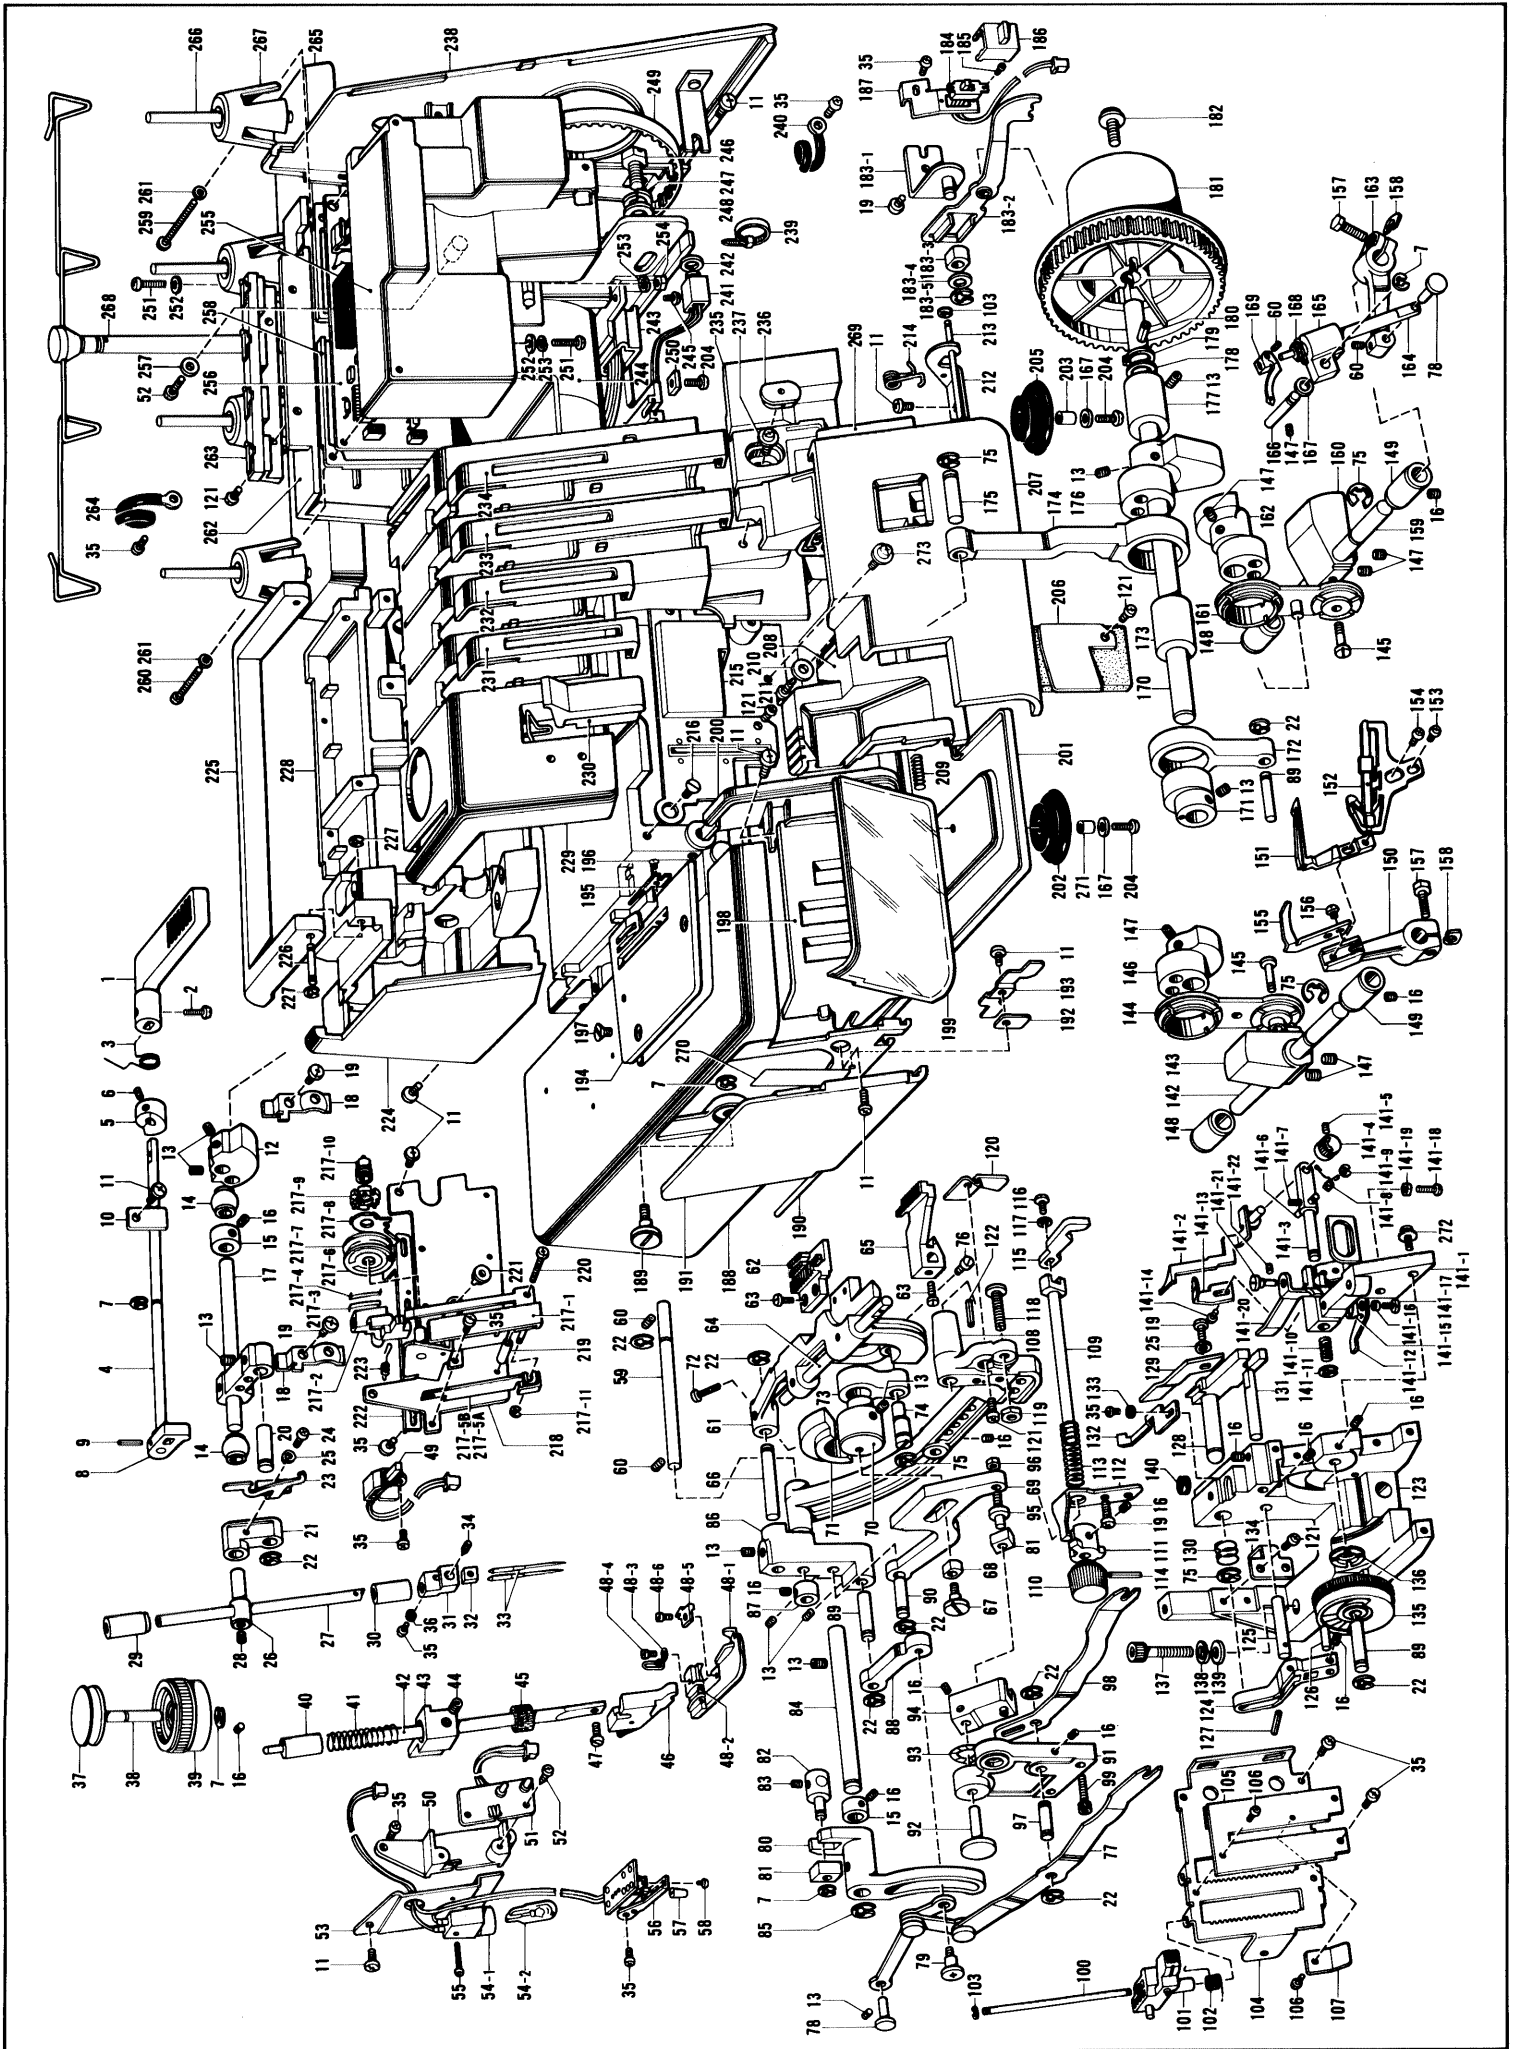

**Husqvarna**  
**Sewing machines**  
**Huskylock M560ED**

HUSQVARNA AB · HUSKVARNA · SWEDEN

M. 560. E.D

Ref. No.	Parts No.	Parts Name	Ref. No.	Parts No.	Parts Name	Ref. No.	Parts No.	Parts Name	Ref. No.	Parts No.	Parts Name
1	X75108001	Presser foot lever	54-1	X53086001	Light holder assembly	113	X75231001	Spring	151	X75208001	Under looper
2	X60301605	Set screw	54-2	X50228001	Sew-light bulb	114	X47201242	Spring pin	152	X75414001	Under looper thread guide assembly
3	X75342001	Presser bar lifter shaft	55	002261605	Set screw	115	X75059001	Upper blade	153	062670312	Set screw
4	X75107000	Tension release cam	56	X75152001	Sew-light switch holder	116	060670812	Set screw	154	062670512	Set screw
5	X75158000	Set screw	57	X75461001	Sew-light switch cap	117	105161003	Washer	155	X75388001	Needle guard plate
6	048040342	Stop ring	58	002020416	Set screw	118	X75314001	Set screw	156	062670402	Set screw
7	X75150001	Collar	59	X75079001	Feed shaft	119	021060312	Nut	157	X7501415	Looper lever fixing screw
8	X75118000	Presser lifter cam	60	014400422	Set screw	120	X75165001	Stitch stopper	158	X05281001	Washer
9	047161042	Spring pin	61	X75237001	Feed bar	121	062400804	Set screw	159	X75256000	OL lever shaft
10	X75308001	Shaft presser	62	X75226001	Main feed dog	122	047200842	Spring pin	160	X75141000	Looper joint
11	060400612	Set screw	63	100800003	Set screw	123	X75192000	Needle plate base	161	X75323001	Over looper rod
12	X75138000	Needle bar driving lever	64	X75081001	Differential feed lever shaft	124	X75123000	Lower blade movable lever	162	X75104000	Looper rod connecting wheel
13	012500632	Set screw	65	X75228001	Differential feed dog	125	X75090001	Lever shaft	163	X05076001	Over looper shaft lever
14	X75071000	Crank shaft bushing	66	X75077001	Feed bar shaft	126	X75091001	Pin	164	127786001	Over looper shaft
15	X75150001	Collar	67	X75075001	Stud screw	127	047301442	Spring pin	165	X75093000	Over looper shaft guide
16	014400532	Set screw	68	X75076000	Slide block	128	X75103000	Lower blade holder	166	127784001	Guide shaft
17	X75557001	Needle bar crank shaft assembly	69	X75127000	Horizontal feed lever	129	X75233001	Lower blade	167	025710232	Washer
18	X75058001	Bushing presser	70	X75167000	Feed eccentric wheel	130	X75234001	Spring	168	X75070001	Over looper thread guide
19	060400812	Set screw	71	X75536000	Feed eccentric wheel balance	131	X75262001	Lower blade guide shaft	169	X75209001	Over looper
20	X75217001	Needle bar link shaft	72	062301206	Set screw	132	X75184001	Needle guard	170	X75156000	Driving shaft
21	126782001	Needle bar link A	73	126872000	Vertical feed lever	133	026030132	Set screw	171	X75169000	Upper blade eccentric wheel
22	048050346	Stop ring	74	127801001	Vertical adjusting shaft	134	X75229001	Feed bar guide	172	X75140000	Upper blade link
23	X75062001	Thread take-up	75	048060342	Stop ring	135	X75506002	Stitch width control dial	173	127690000	Driving shaft bushing, left
24	062670612	Set screw	76	104908002	Set screw	136	X75224000	Spring	174	138839000	Needle bad rod
25	028040242	Washer	77	X75350001	Differential feed charge lever assembly	137	018062522	Set screw	175	X75065001	Rod shaft
26	126656001	Needle bar connecting stud	78	127785001	Stud shaft	138	028060242	Spring washer	176	X75137000	Needle bar connecting wheel assembly
27	X75136001	Needle bar	79	X75222001	Stud screw	139	026060232	Wahser	177	126558000	Driving shaft bushing, right
28	014060622	Set screw	80	X75061000	Differential feed lever	140	127025000	Cap	178	127797000	Washer
29	126702000	Needle bar bushing, upper	81	X75083000	Slide block	141	X75339001	Movable stitch assembly	179	048100142	Stop ring
30	126703000	Needle bar bushing, lower	82	X75082001	Slide block stud	141-1	X75212000	Stitch tongue holder	180	047402542	Spring pin
31	X75205001	Needle clamp	83	524713001	Set screw	141-2	X75087000	Movable stitch tongue assembly	181	X75202001	Handwheel
32	X75246001	Nut	84	X75080001	Differential feed lever shaft	141-3	X75072001	Stitch shaft	182	138849001	Set screw
33	117914014	Needle #14	85	048070342	Stop ring	141-4	X75214001	Changing knob	183	X75367001	Looper thread take-up lever assembly
34	016400632	Set screw	86	X75221000	Feed bar lever	141-5	014300332	Set screw	183-1	X75153001	Thread take-up lever bracket
35	060300616	Set screw	87	X75100001	Collar	141-6	X75291001	Pin	183-2	X75132001	Looper thread take-up lever
36	028030246	Spring washer	88	X75116000	Differential feed link	141-7	014300532	Set screw	183-3	X75076000	Slide block
37	X75406001	Pressure adjustment dial plate	89	X75130001	Link shaft	141-8	X75292001	Spring	183-4	025770232	Washer
38	X75535001	Pressure adjustment stud	90	X75078001	Horizontal feed lever shaft	141-9	048020346	Stop ring	183-5	048050346	Stop ring
39	X75126002	Pressure adjustment dial	91	X75110000	Feed charge lever bracket	141-10	X75215001	Spring	184	X52540001	SP switch assembly
40	X75117000	Pressure adjustment bush	92	X75084001	Stud shaft	141-11	048040342	Stop ring	185	002020416	Set screw
41	X75218001	Presser bar spring	93	X75397001	Washer	141-12	X75290001	Safety lever	186	X50963004	Speed selector knob
42	X75134000	Presser bar	94	X75101000	Slide block guide	141-13	X75537001	Presser plate	187	X75235001	Switch holder
43	X75099000	Presser bar bracket	95	X75122001	Slide block stud	141-14	126680001	Set screw	188	X75193001	Material plate cover
44	014500522	Set screw	96	021400312	Nut	141-15	X75293001	Spring	189	X75284001	Material plate cover set screw
45	X75542000	Felt	97	X75085001	Feed charge lever shaft	141-16	X75341000	Spacer	190	X75283000	Side cover shaft
46	138881001	Presser foot holder assembly	98	X75115001	Feed charge lever	241-17	060300616	Set screw	191	X75278001	Side cover
47	126851001	Set screw	99	018401632	Set screw	141-18	062300806	Set screw	192	X75285001	Shaft presser
48	X75343001	Presser foot assembly	100	X75150001	Feed adjusting knob shaft	141-19	021300205	Nut	193	X75279001	Spring
48-1	X75309001	Presser foot	101	X75322002	Control lever	141-20	X75294001	Stitch width adjusting lever	194	X75210001	Needle plate
48-2	127554001	Pin	102	X75074001	Spring	141-21	X75295001	Stud shaft	195	X75060001	Needle plate tongue
48-3	138820001	Spring	103	0480200346	Stop ring	141-22	014400532	Set screw	196	141542001	Set screw
48-4	112397001	Set screw	104	X75168001	Control panel base plate	142	X75207000	UL lever shaft	197	100032003	Set screw
48-5	127858001	Stitch tongue	105	X75154002	Control panel base cover	143	X75142000	UL balance	198	X75297002	Control cover plate
48-6	126680001	Set screw	106	062300415	Set screw	144	X75391001	UL rod assembly	199	X75392001	Control cover
49	X52543001	Presser foot sensor assembly	107	X75201001	Spring plate	145	X75317001	Stud shaft	200	X75187001	Material plate R cover
50	X75164000	Led PC board bracket	108	X75147001	Upper blade driving arm	146	X75105000	UL rod eccentric wheel	201	X75131001	Oil pan
51	X52535001	Led PC board assembly	109	X75139001	Upper blade holder	147	014500632	Set screw	202	X75545000	Cushion A
52	037310612	Set screw	110	X75088001	Upper blade knob	148	126611000	Looper shaft bushing, rear	203	X75329000	Spacer collar
53	X75073001	Sew-light plate	111	X75191000	Upper blade holder guide	149	X75251000	Looper shaft bushing, front	204	060401012	Set screw
54	X52498001	Sew-light assembly	112	X75198001	Guide plate	150	X05077001	Under looper lever	205	X75271000	Cushion