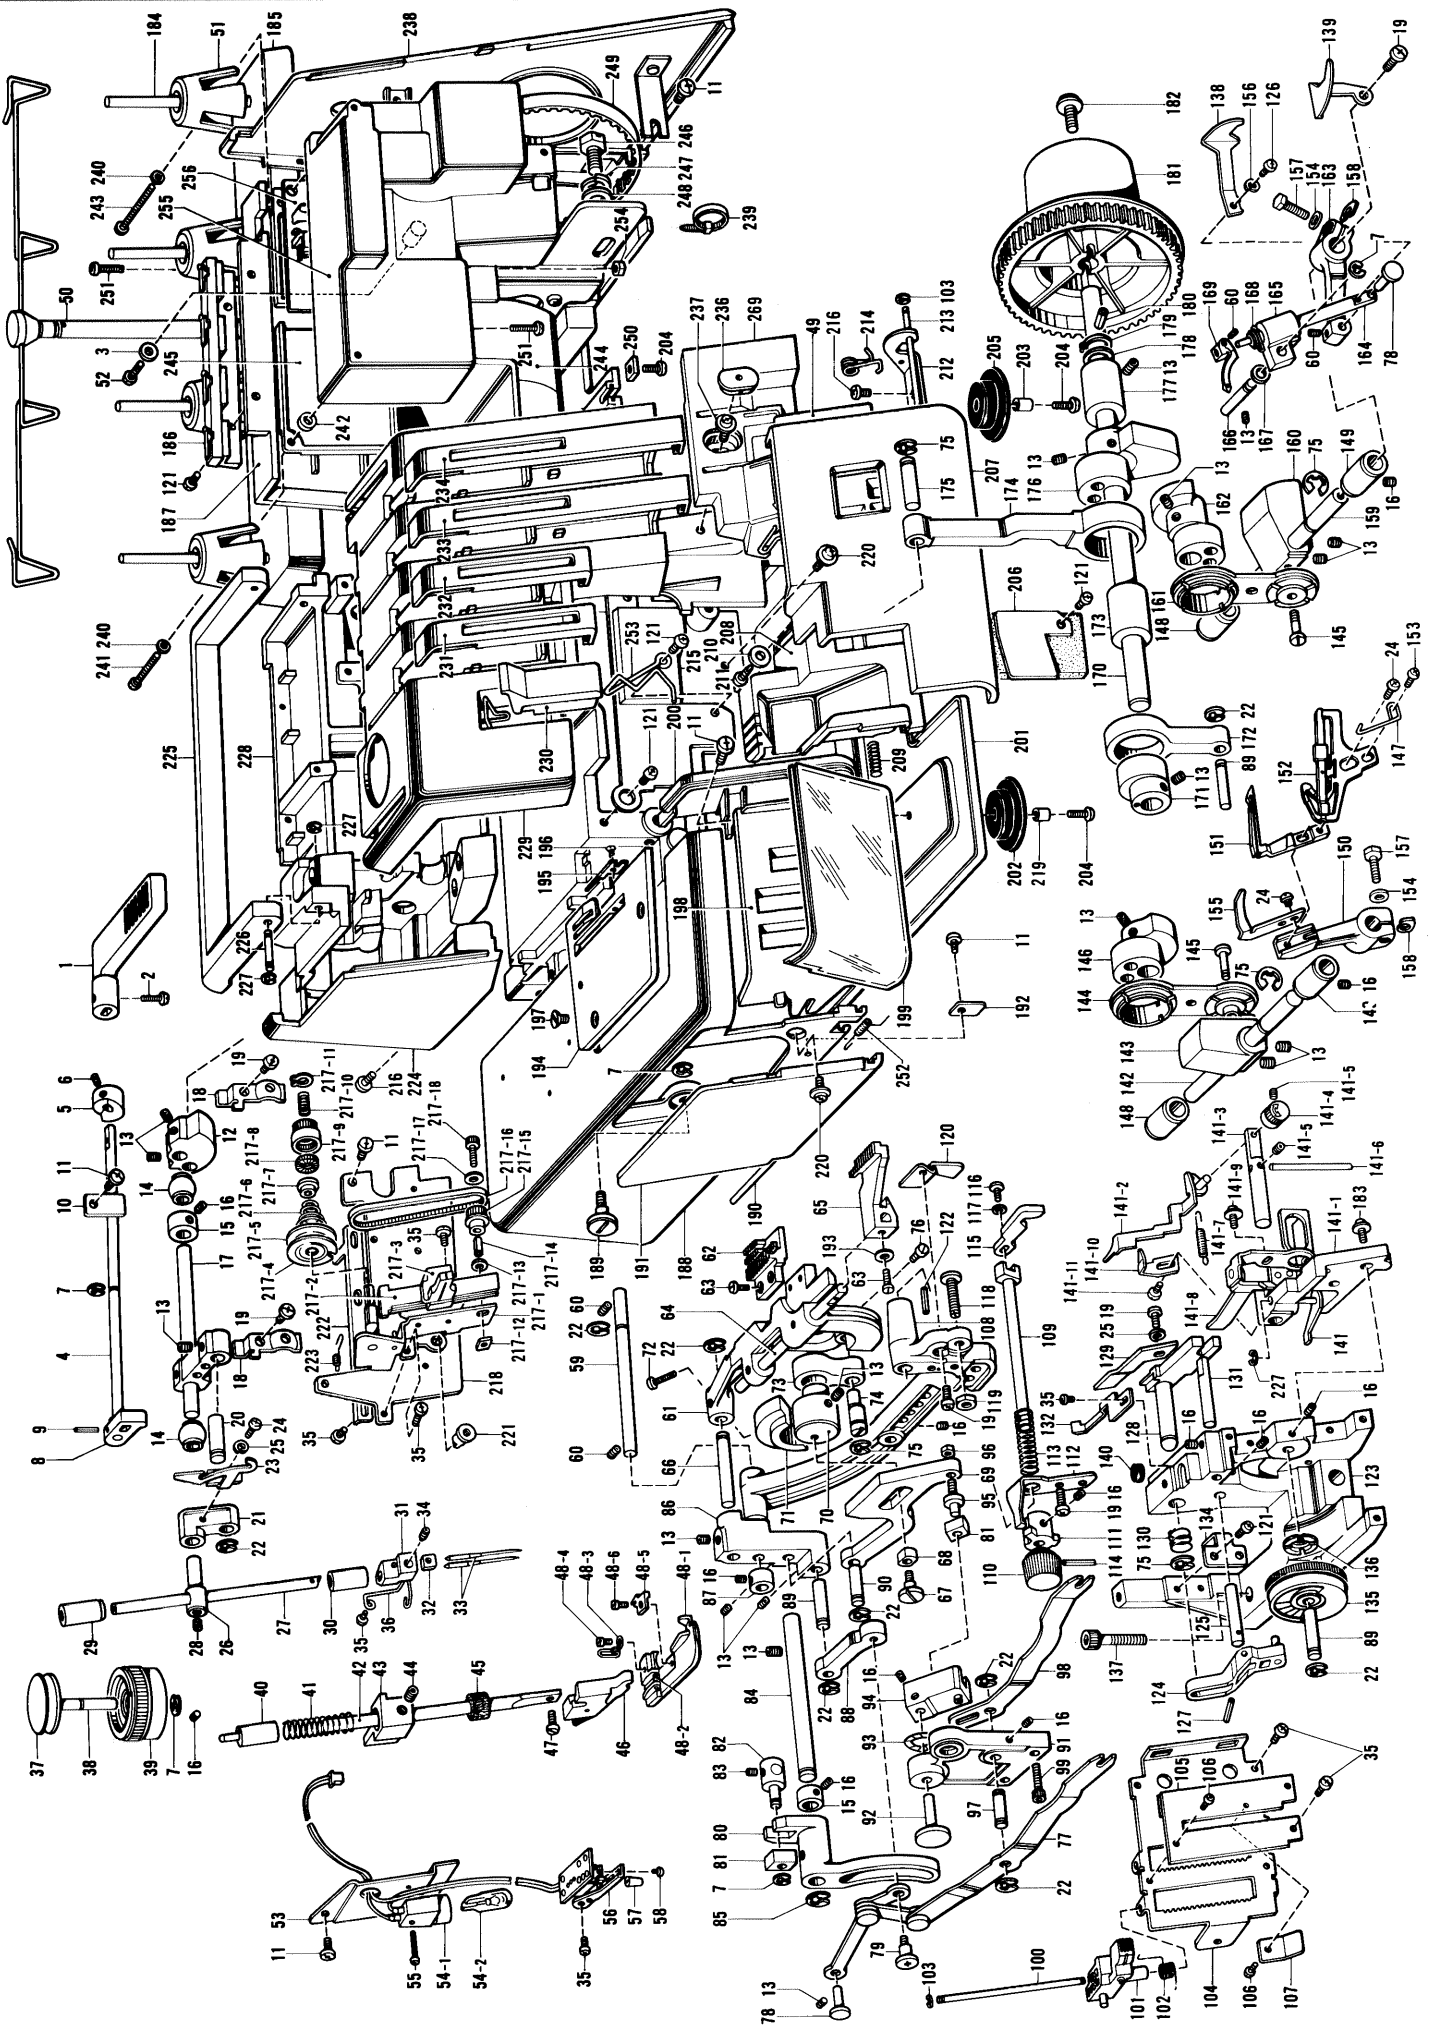

Husqvarna
Sewing machines
Huskylock M560DT

HUSQVARNA AB · HUSKVARNA · SWEDEN

560 DT

Ref. No.	Parts No.	Parts Name	Ref. No.	Parts No.	Parts Name	Ref. No.	Parts No.	Parts Name	Ref. No.	Parts No.	Parts Name	Ref. No.	Parts No.	Parts Name	Ref. No.	Parts No.	Parts Name
1	X75108001	Presser foot lever	54-1	X53086101	Light holder assembly	113	X75231001	Spring	161	X76036001	Over looper rod						
2	060301605	Set screw	54-2	X50228001	Sew-light bulb	114	047201642	Spring pin	162	X75104000	Looper rod connecting wheel						
3	554166000	Washer	55	002261605	Set screw	115	X75059001	Upper blade	163	X05076001	Over looper shaft lever						
4	X75107000	Presser bar lifter shaft	56	X75152001	Sew-light switch holder	116	060670812	Set screw	164	X75982001	Over looper shaft						
5	X75158000	Tension release cam	57	X75461001	Sew-light switch cap	117	095161003	Washer	165	X75093000	Over looper shaft guide						
6	014300532	Set screw	58	002020416	Set screw	118	X75314001	Set screw	166	127784001	Guide shaft						
7	048040342	Stop ring	59	X75079001	Feed shaft	119	021060312	Nut	167	0250950132	Washer						
8	X75118000	Presser lifter cam	60	014400422	Set screw	120	X75165001	Stitch stopper	168	X75971001	Over looper thread guide						
9	047160842	Spring pin	61	X75237001	Feed bar	121	062400804	Set screw	169	X75209001	Over looper						
10	X75308001	Shaft presser	62	X75824001	Main feed dog	122	047200842	Spring pin	170	X75156000	Driving shaft						
11	060406812	Set screw	63	100080003	Set screw	123	X75193000	Needle plate base	171	X75169000	Upper blade eccentric wheel						
12	X75138000	Needle bar driving lever	64	X75081001	Differential feed lever shaft	124	X75832000	Lower blade movable lever	172	X75140000	Upper blade link						
13	012500632	Set screw	65	X75228001	Differential feed dog	125	X75090001	Lever shaft	173	127690000	Driving shaft pushing, left						
14	X75071000	Crank shaft bushing	66	X75077001	Feed bar shaft	126	062300412	Set screw	174	138839000	Needle bar rod						
15	X75150001	Collar	67	X75075001	Stud screw	127	047301442	Spring pin	175	X75085001	Rod shaft						
16	014400532	Set screw	68	X75076000	Slide block	128	X75103000	Lower blade holder	176	X75137000	Needle bar connecting wheel as						
17	X75558001	Needle bar crank shaft assembly	69	X75127000	Horizontal feed lever	129	X75233001	Lower blade	177	126588000	Driving shaft pushing, right						
18	X75058001	Bushing presser	70	X75167000	Feed eccentric wheel	130	X75262001	Lower blade guide shaft	178	127797000	Washer						
19	060400812	Set screw	71	X75536000	Feed eccentric wheel balance	131	X75234001	Lower blade guide shaft	179	048100142	Stop ring						
20	X75217001	Needle bar link shaft	72	062301206	Set screw	132	X75916001	Needle guard	180	047402542	Spring pin						
21	126782001	Needle bar link A	73	126872000	Vertical feed lever	133	X75581001	Stop ring	181	X75202001	Handwheel						
22	048050346	Stop ring	74	127801001	Vertical adjusting shaft	134	X75229001	Feed bar guide	182	138849001	Set screw						
23	X75980001	Thread take-up	75	048060342	Stop ring	135	X76059002	Stitch width control dial	183	138172001	Set screw						
24	062670512	Set screw	76	104908002	Set screw	136	X75224000	Spring	184	142914001	Spool pin						
25	028040242	Washer	77	X75350001	Differential feed charge lever assembly	137	X75722001	Set screw	185	X75254001	Spool stand base						
26	126656001	Needle bar connecting stud	78	127785001	Stud shaft	138	X75975001	Thread take-up, B	186	X75374002	Thread rectifier body						
27	X75136001	Needle bar	79	X75222001	Stud screw	139	X75979001	Thread take-up, A	187	X75197001	Rear cover						
28	014060622	Set screw	80	X75061000	Differential feed lever	140	127025000	Cap	188	X75193001	Material plate cover						
29	126702000	Needle bar bushing, upper	81	X75083000	Slide block	141	X75652001	Movable stitch assembly	189	X75284001	Material plate cover set screw						
30	126703000	Needle bar bushing, lower	82	X75082001	Slide block stud	141-1	X75653001	Stitch tongue holder	190	X75283000	Side cover shaft						
31	X75205001	Needle clamp	83	524713001	Set screw	141-2	X75654001	Movable stitch tongue assembly	191	X75278001	Side cover						
32	X75246001	Nut	84	X75080001	Differential feed lever shaft	141-3	X75656001	Stitch shaft	192	X75285001	Shaft presser						
33	X75577012	Needle #80	85	048070342	Stop ring	141-4	X75214001	Changing knob	193	025350132	Washer						
34	016400632	Set screw	86	X75221000	Feed bar lever	141-5	014300322	Set screw	194	X75822001	Needle plate						
35	060300616	Set screw	87	X75100001	Collar	141-6	X75657001	Pin	195	X75808001	Needle plate tongue						
36	X75972001	Needle bar thread guide	88	X75116000	Differential feed link	141-7	X75661001	Spring	196	141542001	Set screw						
37	X75401001	Pressure adjustment dial plate	89	X75130001	Link shaft	141-8	X75662001	Stitch width adjusting lever	197	100320003	Set screw						
38	X75539001	Pressure adjustment stud	90	X75078001	Horizontal feed lever shaft	141-9	215081001	Set screw	198	X75297002	Control cover plate						
39	X75126002	Pressure adjustment dial	91	X75110000	Feed change lever bracket	141-10	X75537001	Presser plate	199	X75189001	Control cover						
40	X75117000	Pressure adjustment bush	92	X75084001	Stud shaft	141-11	126680001	Set screw	200	X75187001	Material plate R cover						
41	X75218001	Presser bar spring	93	X75397001	Washer	141-12	X75658001	Safety lever	201	X75131001	Oil pan						
42	X75134000	Presser bar	94	X75101000	Slide block guide	142	X75207000	UL lever shaft	202	X75545000	Cushion A						
43	X75099000	Presser bar bracket	95	X75122001	Slide block stud	143	X75983001	UL balance	203	X75329000	Spacer collar						
44	014500522	Set screw	96	021400312	Nut	144	X75391001	UL rod assembly	204	X75720001	Set screw						
45	X75542000	Felt	97	X75085001	Feed change lever shaft	145	X75317001	Stud shaft	205	X75271000	Cushion						
46	138881001	Presser foot holder assembly	98	X75115001	Feed change lever	146	X75985001	UL rod eccentric wheel	206	X75394001	Dust cover						
47	126851001	Set screw	99	018401632	Set screw	147	X75984001	Screw cover	207	X76044001	Front cover						
48	X75343001	Presser foot assembly	100	X75155001	Feed adjusting knob shaft	148	126611000	Looper shaft bushing, rear	208	X75195001	Front cover guide						
48-1	X75309001	Presser foot	101	X75322002	Control lever	149	X75251000	Looper shaft bushing, front	209	X75281001	Spring						
48-2	127554001	Pin	102	X75074001	Spring	150	X09077001	Under looper lever	210	102707001	Washer						
48-3	138820001	Spring	103	048020346	Stop ring	151	X75208001	Under looper	211	037401014	Set screw						
48-4	112397001	Set screw	104	X75168001	Control panel base plate	152	X75144001	Under looper thread guide assembly	212	X75161001	Front cover hinge						
48-5	127858001	Stitch tongue	105	X75154002	Control panel base cover	153	062670412	Set screw	213	X75066001	Hinge shaft						
48-6	126680001	Set screw	106	062300412	Set screw	154	025710132	Washer	214	X75282001	Spring						
49	X76025001	Thread indication sheel	107	X75201001	Spring plate	155	X75388001	Needle guard plate	215	X75976001	Thread take-up lever cover						
50	X75258001	Spool stand assembly	108	X75147001	Upper blade driving arm	156	028030246	Spring washer	216	060400606	Set screw						
51	126863001	Spool cushion	109	X75139001	Upper blade holder	157	017501415	Looper lever fixing screw	217-A	X76007002	Needle thread, left tension asse.						
52	037310812	Set screw	110	X75088001	Upper blade knob	158	X05281001	Washer	217-B	X76014002	OL & Needle thread, right tension asse.						
53	X75073001	Sew-light plate	111	X75191000	Upper blade holder guide	159	X75978001	OL lever shaft	217-C	X76013002	UL Tension assembly						
54	X52498001	Sew-light assembly	112	X75198001	Guide plate	160	X75141000	Looper joint	217-1	X76008001	Thread tension frame						