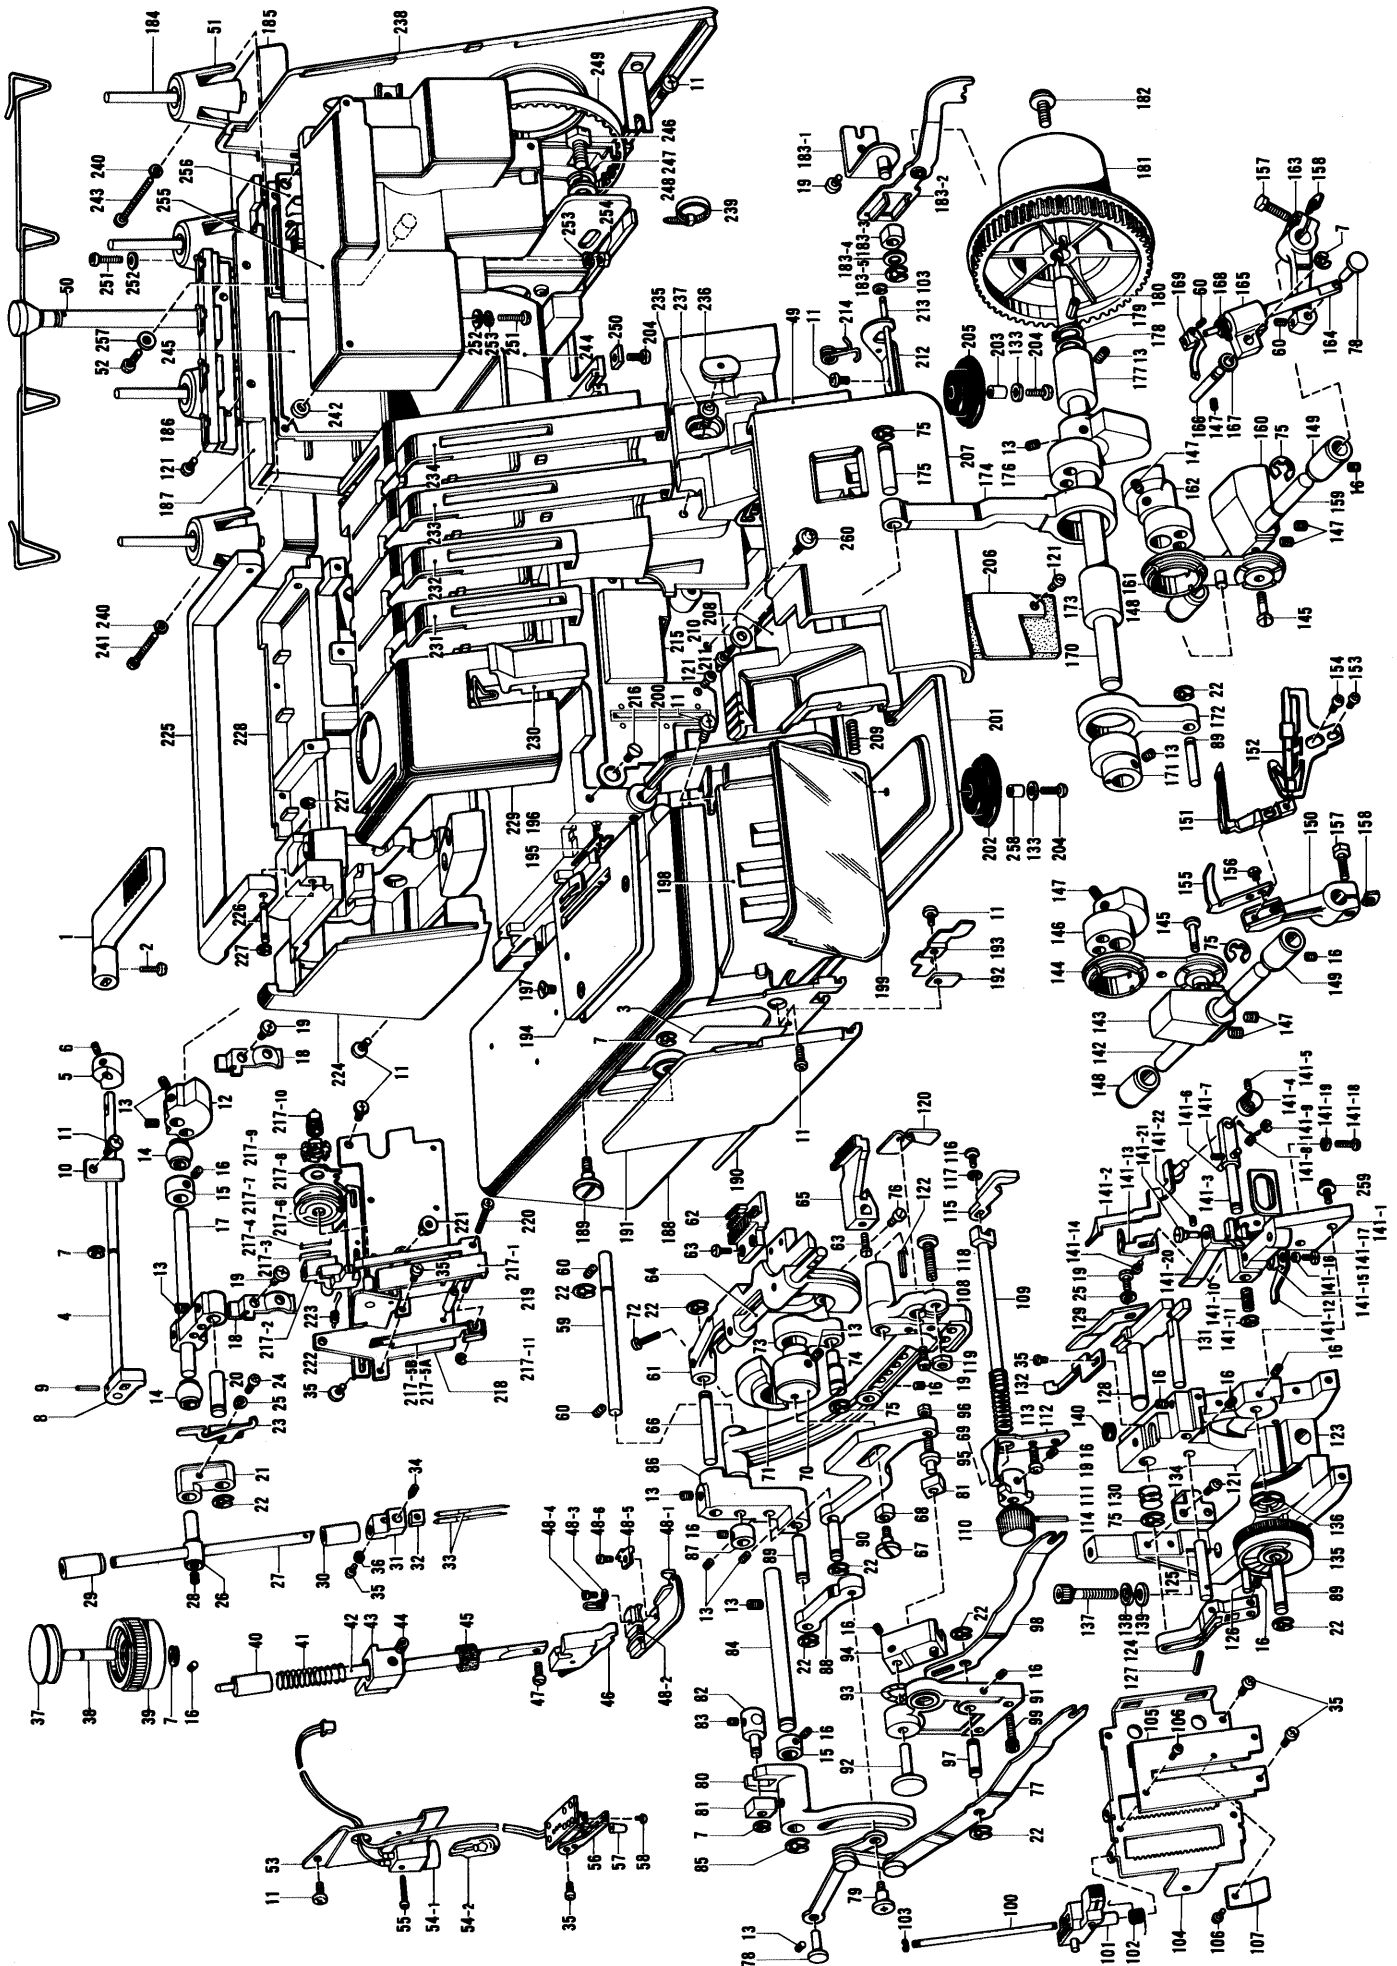

M. 560 D

Ref. No.	Parts No.	Parts Name	Ref. No.	Parts No.	Parts Name	Ref. No.	Parts No.	Parts Name	Ref. No.	Parts No.	Parts Name
1	X75108001	Presser foot lever	54-1	X53088001	Light holder assembly	113	X75231001	Spring	151	X75208001	Under looper
2	X06300806	Set screw	54-2	X50228001	Sew-light bulb	114	X47201242	Spring pin	152	X75414001	Under looper thread guide assembly
3	X125876001	Sticker	55	X022616005	Set screw	115	X75059001	Upper blade	153	X62670312	Set screw
4	X75107000	Presser bar lifter shaft	56	X75152001	Sew-light switch holder	116	X60670812	Set screw	154	X62670812	Set screw
5	X75158000	Tension release cam	57	X75461001	Sew-light switch cap	117	X05161003	Washer	155	X75388001	Needle guard plate
6	X014300532	Set screw	58	X02020416	Set screw	118	X75314001	Set screw	156	X62670402	Set screw
7	X048040342	Stop ring	59	X75079001	Feed shaft	119	X021060312	Nut	157	X017501415	Looper lever fixing screw
8	X75118000	Presser letter cam	60	X014400422	Set screw	120	X75165001	Stitch stopper	158	X05281001	Washer
9	X047161042	Spring pin	61	X75237001	Feed bar	121	X62400804	Set screw	159	X75256000	OL lever shaft
10	X75308001	Shaft presser	62	X75226001	Main feed dog	122	X47200842	Spring pin	160	X75141000	Looper joint
11	X060400612	Set screw	63	X00080003	Set screw	123	X75192000	Needle plate base	161	X75323001	Over looper rod
12	X75138000	Needle bar driving lever	64	X75081001	Differential feed lever shaft	124	X75123000	Lower blade movable lever	162	X75104000	Looper rod connecting wheel
13	X012500632	Set screw	65	X75228001	Differential feed dog	125	X75090001	Lever shaft	163	X05076001	Over looper shaft lever
14	X75071000	Crank shaft bushing	66	X75077001	Feed bar shaft	126	X75091001	Pin	164	X127786001	Over looper shaft
15	X75150001	Collar	67	X75075001	Stud screw	127	X47301442	Spring pin	165	X75093000	Over looper shaft guide
16	X014400632	Set screw	68	X75076000	Slide block	128	X75103000	Lower blade holder	166	X127784001	Guide shaft
17	X75557001	Needle bar crank shaft assembly	69	X75127000	Horizontal feed lever	129	X75233001	Lower blade	167	X025110232	Washer
18	X75058001	Bushing presser	70	X75167000	Feed eccentric wheel	130	X75234001	Spring	168	X75070001	Over looper thread guide
19	X060400812	Set screw	71	X75536000	Feed eccentric wheel balance	131	X75262001	Lower blade guide shaft	169	X75209001	Over looper
20	X75217001	Needle bar link shaft	72	X62301206	Set screw	132	X75184001	Needle guard	170	X75156000	Driving shaft
21	X126782001	Needle bar link A	73	X126872000	Vertical feed lever	133	X025040332	Washer	171	X75169000	Upper blade eccentric wheel
22	X048050346	Stop ring	74	X127801001	Vertical adjusting shaft	134	X75229001	Feed bar guide	172	X75140000	Upper blade link
23	X75062001	Thread take-up	75	X048060342	Stop ring	135	X75506002	Stitch width control dial	173	X12769000	Driving shaft bushing, left
24	X62670612	Set screw	76	X104908002	Set screw	136	X75224000	Spring	174	X138839000	Needle bar rod
25	X028040242	Washer	77	X75350001	Differential feed change lever assembly	137	X018062522	Set screw	175	X75065001	Rod shaft
26	X126856001	Needle bar connecting stud	78	X127785001	Stud shaft	138	X028060242	Spring washer	176	X75137000	Needle bar connecting wheel assembly
27	X75136001	Needle bar	79	X75222001	Stud screw	139	X026060232	Washer	177	X126589000	Driving shaft bushing, right
28	X014060622	Set screw	80	X75061000	Differential feed lever	140	X127025000	Cap	178	X127797000	Washer
29	X126702000	Needle bar bushing, upper	81	X75083000	Slide block	141	X75339001	Movable stitch assembly	179	X048100142	Stop ring
30	X126703000	Needle bar bushing, lower	82	X75082001	Slide block stud	141-1	X75212000	Stitch tongue holder	180	X047402542	Spring pin
31	X75205001	Needle clamp	83	X524713001	Set screw	141-2	X75087000	Movable stitch tongue assembly	181	X75202001	Handwheel
32	X75246001	Nut	84	X75080001	Differential feed lever shaft	141-3	X75072001	Stitch shaft	182	X138849001	Set screw
33	X117914014	Needle #14	85	X048070342	Stop ring	141-4	X75214001	Changing knob	183	X75367001	Looper thread take-up lever assembly
34	X016400632	Set screw	86	X75221000	Feed bar lever	141-5	X014300332	Set screw	183-1	X75153001	Thread take-up lever bracket
35	X060300616	Set screw	87	X75100001	Collar	141-6	X75291001	Pin	183-2	X75132001	Looper thread take-up lever
36	X028030246	Spring washer	88	X75116000	Differential feed link	141-7	X014300532	Set screw	183-3	X75076000	Slide block
37	X75406001	Pressure adjustment dial plate	89	X75130001	Link shaft	141-8	X75292001	Spring	183-4	X025770232	Washer
38	X75035001	Pressure adjustment stud	90	X75078001	Horizontal feed lever shaft	141-9	X048020346	Stop ring	183-5	X048050346	Stop ring
39	X75126002	Pressure adjustment dial	91	X75110000	Feed change lever bracket	141-10	X75215001	Spring	184	X142914001	Spool pin