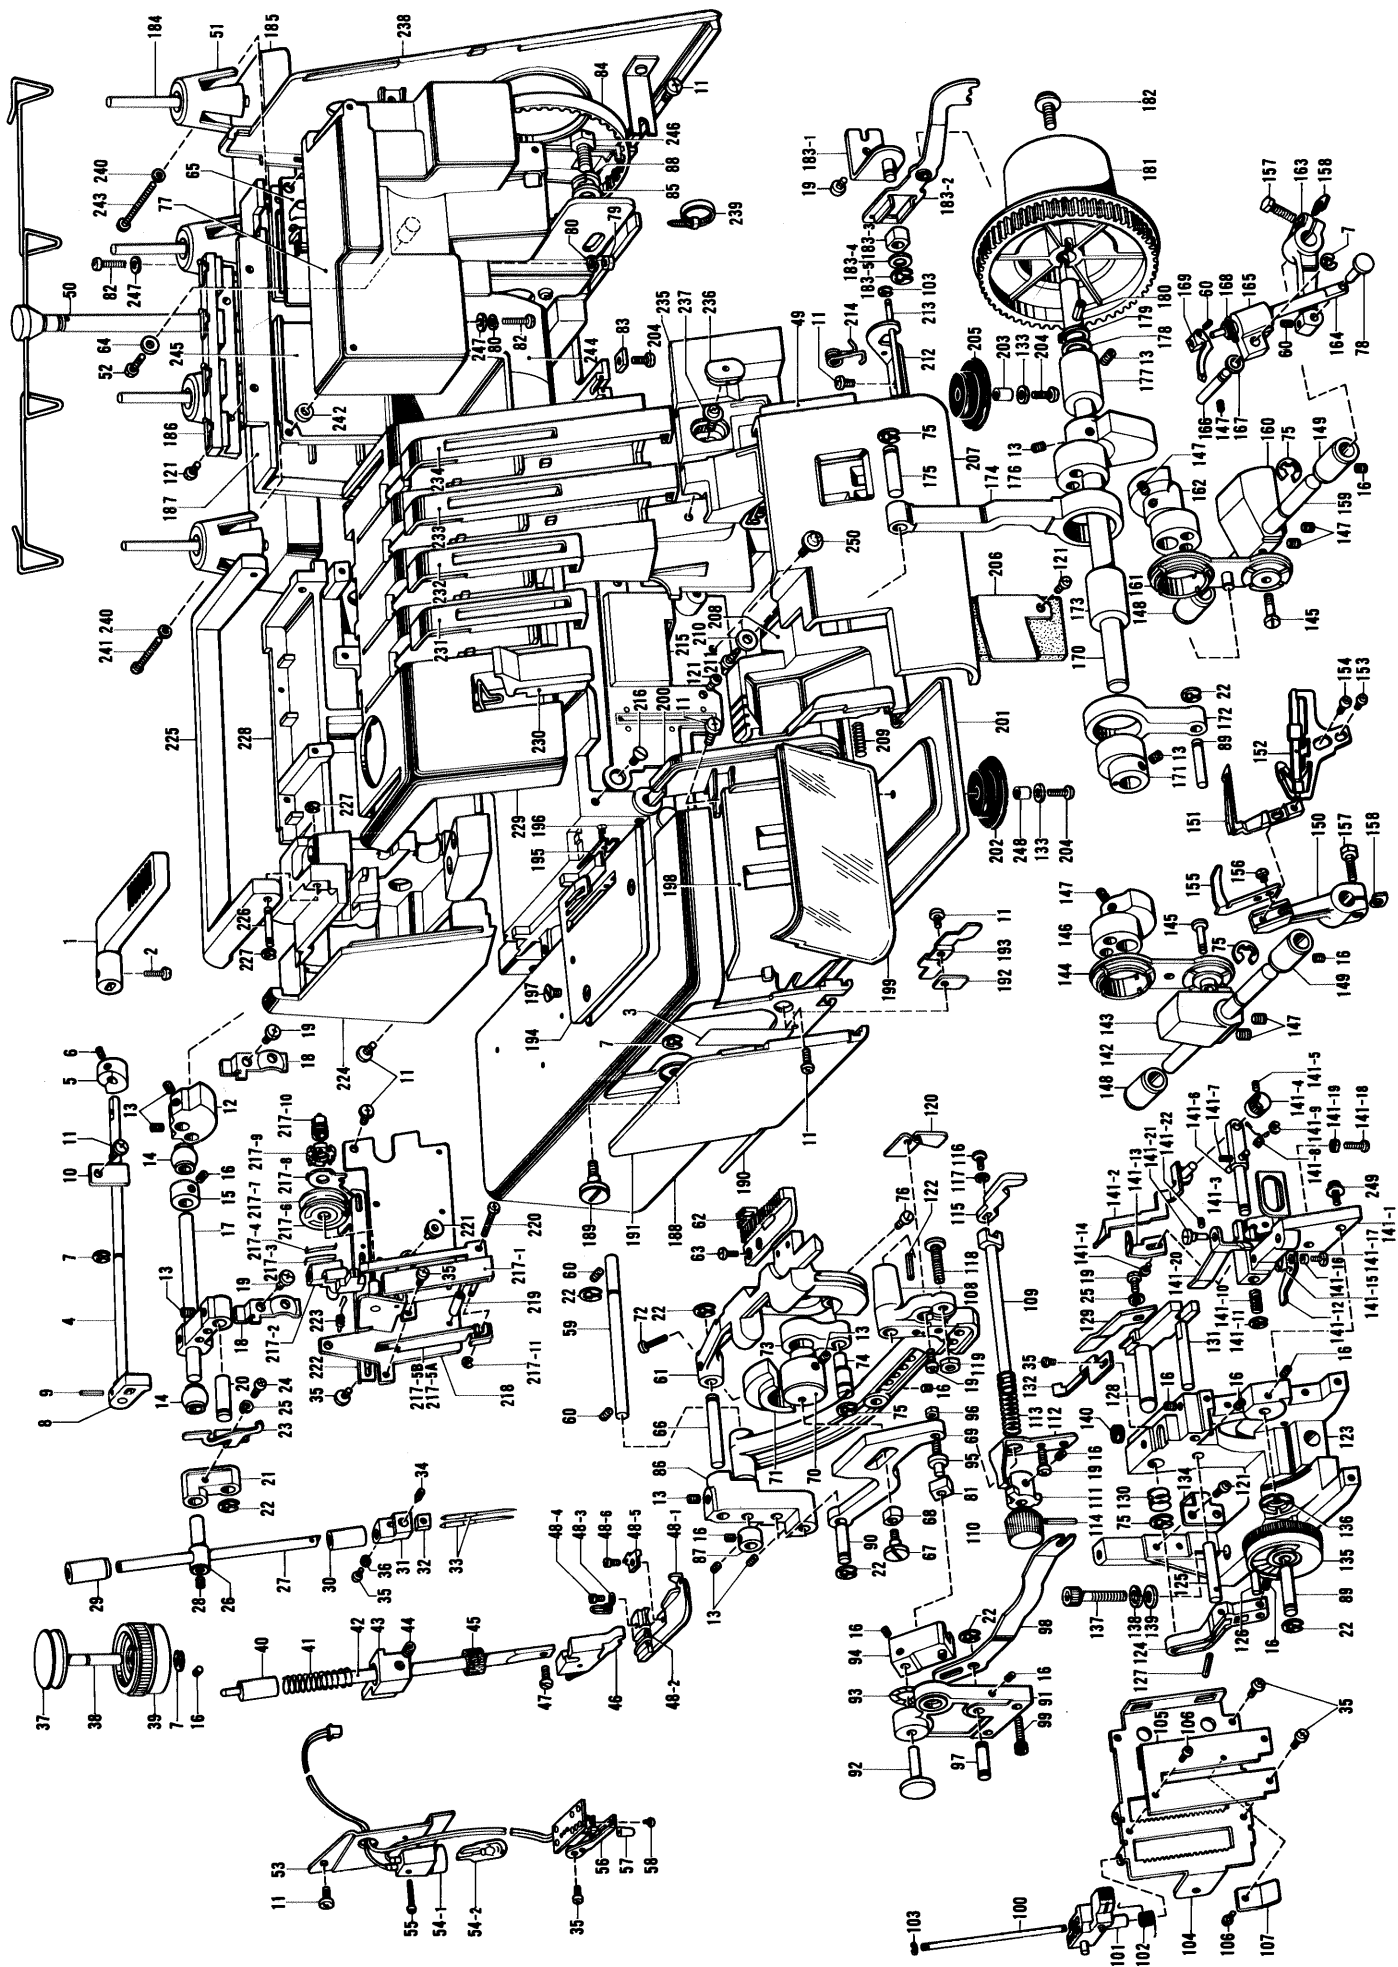

Husqvarna
Sewing machines
Huskylock M560

HUSQVARNA AB · HUSKVARNA · SWEDEN

M. 560

Ref. No.	Parts No.	Parts Name	Ref. No.	Parts No.	Parts Name	Ref. No.	Parts No.	Parts Name	Ref. No.	Parts No.	Parts Name
1	X75106001	Presser foot lever	54-1	X53086001	Light holder assembly	113	X75231001	Spring	151	X75206001	Under looper
2	060300806	Set screw	54-2	X50228001	Sew-light bulb	114	047201242	Spring pin	152	X75414001	Under looper thread guide assembly
3	125876001	Sticker	55	002261605	Set screw	115	X75059001	Upper blade	153	062670312	Set screw
4	X75107000	Presser bar lifter shaft	56	X75152001	Sew-light switch holder	116	060670812	Set screw	154	062670512	Set screw
5	X75158000	Tension release cam	57	X75461001	Sew-light switch cap	117	105161003	Washer	155	X75388001	Needle guard plate
6	014300532	Set screw	58	002020416	Set screw	118	X75314001	Set screw	156	062670402	Set screw
7	048040342	Stop ring	59	X75079001	Feed shaft	119	021060312	Nut	157	017501415	Looper lever fixing screw
8	X75118000	Presser lifter cam	60	014400422	Set screw	120	X75165001	Stitch stopper	158	X05281001	Washer
9	047161042	Spring pin	61	X75555001	Feed bar	121	062400804	Set screw	159	X75256000	OL lever shaft
10	X75309001	Shaft presser	62	X75227001	Feed dog	122	047200842	Spring pin	160	X75141000	Looper joint
11	060400612	Set screw	63	100080003	Set dog	123	X75192000	Needle plate base	161	X75323001	Over looper rod
12	X75138000	Needle bar driving lever	64	554166000	Insulation washer	124	X75123000	Lower blade movable lever	162	X75104000	Looper rod connecting wheel
13	012500632	Set screw	65		Power supply unit assembly	125	X75090001	Lever shaft	163	X05076001	Over looper shaft lever
14	X75071000	Crank shaft bushing	66	X75077001	Feed bar shaft	126	X75091001	Pin	164	127786001	Over looper shaft
15	X75150001	Collar	67	X75075001	Stud screw	127	047301442	Spring pin	165	X75093000	Over looper shaft guide
16	014400532	Set screw	68	X75076000	Slide block	128	X75103000	Lower blade holder	166	127784001	Guide shaft
17	X75557001	Needle bar crank shaft assembly	69	X75127000	Horizontal feed lever	129	X75233001	Lower blade	167	025710232	Washer
18	X75058001	Bushing presser	70	X75167000	Feed eccentric wheel	130	X75234001	Spring	168	X75070001	Over looper thread guide
19	060400812	Set screw	71	X75536000	Feed eccentric wheel balance	131	X75262001	Lower blade guide shaft	169	X75209001	Over looper
20	X75217001	Needle bar link shaft	72	062301206	Set screw	132	X75184001	Needle guard	170	X75156000	Driving shaft
21	126782001	Needle bar link A	73	126872000	Vertical feed lever	133	025040332	Washer	171	X75169000	Upper blade eccentric wheel
22	048050346	Stop ring	74	127801001	Vertical adjusting shaft	134	X75229001	Feed bar guide	172	X75140000	Upper blade link
23	X75062001	Thread take-up	75	048080342	Stop ring	135	X75506002	Stitch width control dial	173	127690000	Driving shaft bushing, left
24	062670612	Set screw	76	104908002	Set screw	136	X75224000	Spring	174	138839000	Needle bar rod
25	028040242	Washer	77	X52516001	Insulation cover	137	018062522	Set screw	175	X75065001	Rod shaft
26	126656001	Needle bar connecting stud	78	127785001	Stud shaft	138	028060242	Spring washer	176	X75137000	Needle bar connecting wheel assembly
27	X75136001	Needle bar	79	021400215	Nut	139	026060232	Washer	177	126558000	Driving shaft bushing, right
28	014060622	Set screw	80	028040245	Spring washer	140	127025000	Cap	178	127797000	Washer
29	126702000	Needle bar bushing, upper	81	X75083000	Slide block	141	X75339001	Movable stitch assembly	179	048100142	Stop ring
30	126703000	Needle bar bushing, lower	82	062401615	Set screw	141-1	X75212000	Stitch tongue holder	180	047402542	Spring pin
31	X75206001	Needle clamp	83	127254001	Nut	141-2	X75087000	Movable stitch tongue assembly	181	X75202001	Handwheel
32	X75246001	Nut	84	X752376000	Timing belt	141-3	X75072001	Stitch shaft	182	138849001	Set screw
33	117914014	Needle #14	85	100197004	Washer	141-4	X75214001	Changing knob	183	X75367001	Looper thread take-up lever assembly
34	016400632	Set screw	86	X75221000	Feed bar lever	141-5	014300322	Set screw	183-1	X75153001	Thread take-up lever bracket
35	060300616	Set screw	87	X75100001	Collar	141-6	X75291001	Pin	183-2	X75132001	Looper thread take-up lever
36	028030246	Spring washer	88	203735001	Spring washer	141-7	014300532	Set screw	183-3	X75076000	Slide block
37	X75406001	Pressure adjustment dial plate	89	X75130001	Link shaft	141-8	X75292001	Spring	183-4	025770232	Washer
38	X75535001	Pressure adjustment stud	90	X75078001	Horizontal feed lever shaft	141-9	048020346	Stop ring	183-5	048050346	Stop ring
39	X75126002	Pressure adjustment dial	91	X75110000	Feed change lever bracket	141-10	X75215001	Spring	184	142914001	Spool pin
40	X75117000	Pressure adjustment bush	92	X75084001	Stud shaft	141-11	048040342	Stop ring	185	X75254001	Spool stand base
41	X75218001	Presser bar spring	93	X75397001	Washer	141-12	X75290001	Safety lever	186	X75374002	Thread rectifier body
42	X75134000	Presser bar	94	X75101000	Slide block guide	141-13	X75537001	Presser plate	187	X75197001	Rear cover
43	X75099000	Presser bar bracket	95	X75122001	Slide block stud	141-14	126680001	Set screw	188	X75193001	Material plate cover
44	014500522	Set screw	96	021400312	Nut	141-15	X75293001	Spring	189	X75284001	Material plate cover set screw
45	X75542000	Felt	97	X75085001	Feed change lever shaft	141-16	X75341000	Spacer	190	X75283000	Side cover shaft
46	138881001	Presser foot holder assembly	98	X75115001	Feed change lever	141-17	060300616	Set screw	191	X75278001	Side cover
47	126851001	Set screw	99	018401632	Set screw	141-18	062300806	Set screw	192	X75285001	Shaft presser
48	X75343001	Presser foot assembly	100	X75155001	Feed adjusting knob shaft	141-19	021300205	Nut	193	X75279001	Spring
48-1	X75309001	Presser foot	101	X75322002	Control lever	141-20	X75294001	Stitch width adjusting lever	194	X75210001	Needle plate
48-2	127554001	Pin	102	X75074001	Spring	141-21	X75295001	Stud shaft	195	X75060001	Needle plate tongue
48-3	138820001	Spring	103	048020346	Stop ring	141-22	014400632	Set screw	196	141542001	Set screw
48-4	112397001	Set screw	104	X75168001	Control panel base plate	142	X75207000	UL lever shaft	197	100032003	Set screw
48-5	127858001	Stitch tongue	105	X75154002	Control panel base cover	143	X75142000	UL balance	198	X75249002	Control cover plate
48-6	126680001	Set screw	106	062300415	Set screw	144	X75391001	UL rod assembly	199	X75392001	Control cover
49	X75405001	Thread indication sheel	107	X75201001	Spring plate	145	X75317001	Stud shaft	200	X75187001	Material plate R cover
50	X75258001	Spool stand assembly	108	X75147001	Upper blade driving arm	146	X75105000	UL rod eccentric wheel	201	X75131001	Oil pan
51	126863001	Spool cushion	109	X75139001	Upper blade holder	147	014500632	Set screw	202	X75545000	Cushion A
52	037310612	Set screw	110	X75088001	Upper blade knob	148	126611000	Looper shaft bushing, rear	203	X75329000	Spacer collar
53	X75073001	Sew-light plate	111	X75191000	Upper blade holder guide	149	X75251000	Looper shaft bushing, front	204	060401012	Set screw
54	X52498001	Sew-light assembly	112	X75198001	Guide plate	150	X05077001	Under looper lever	205	X75271000	Cushion