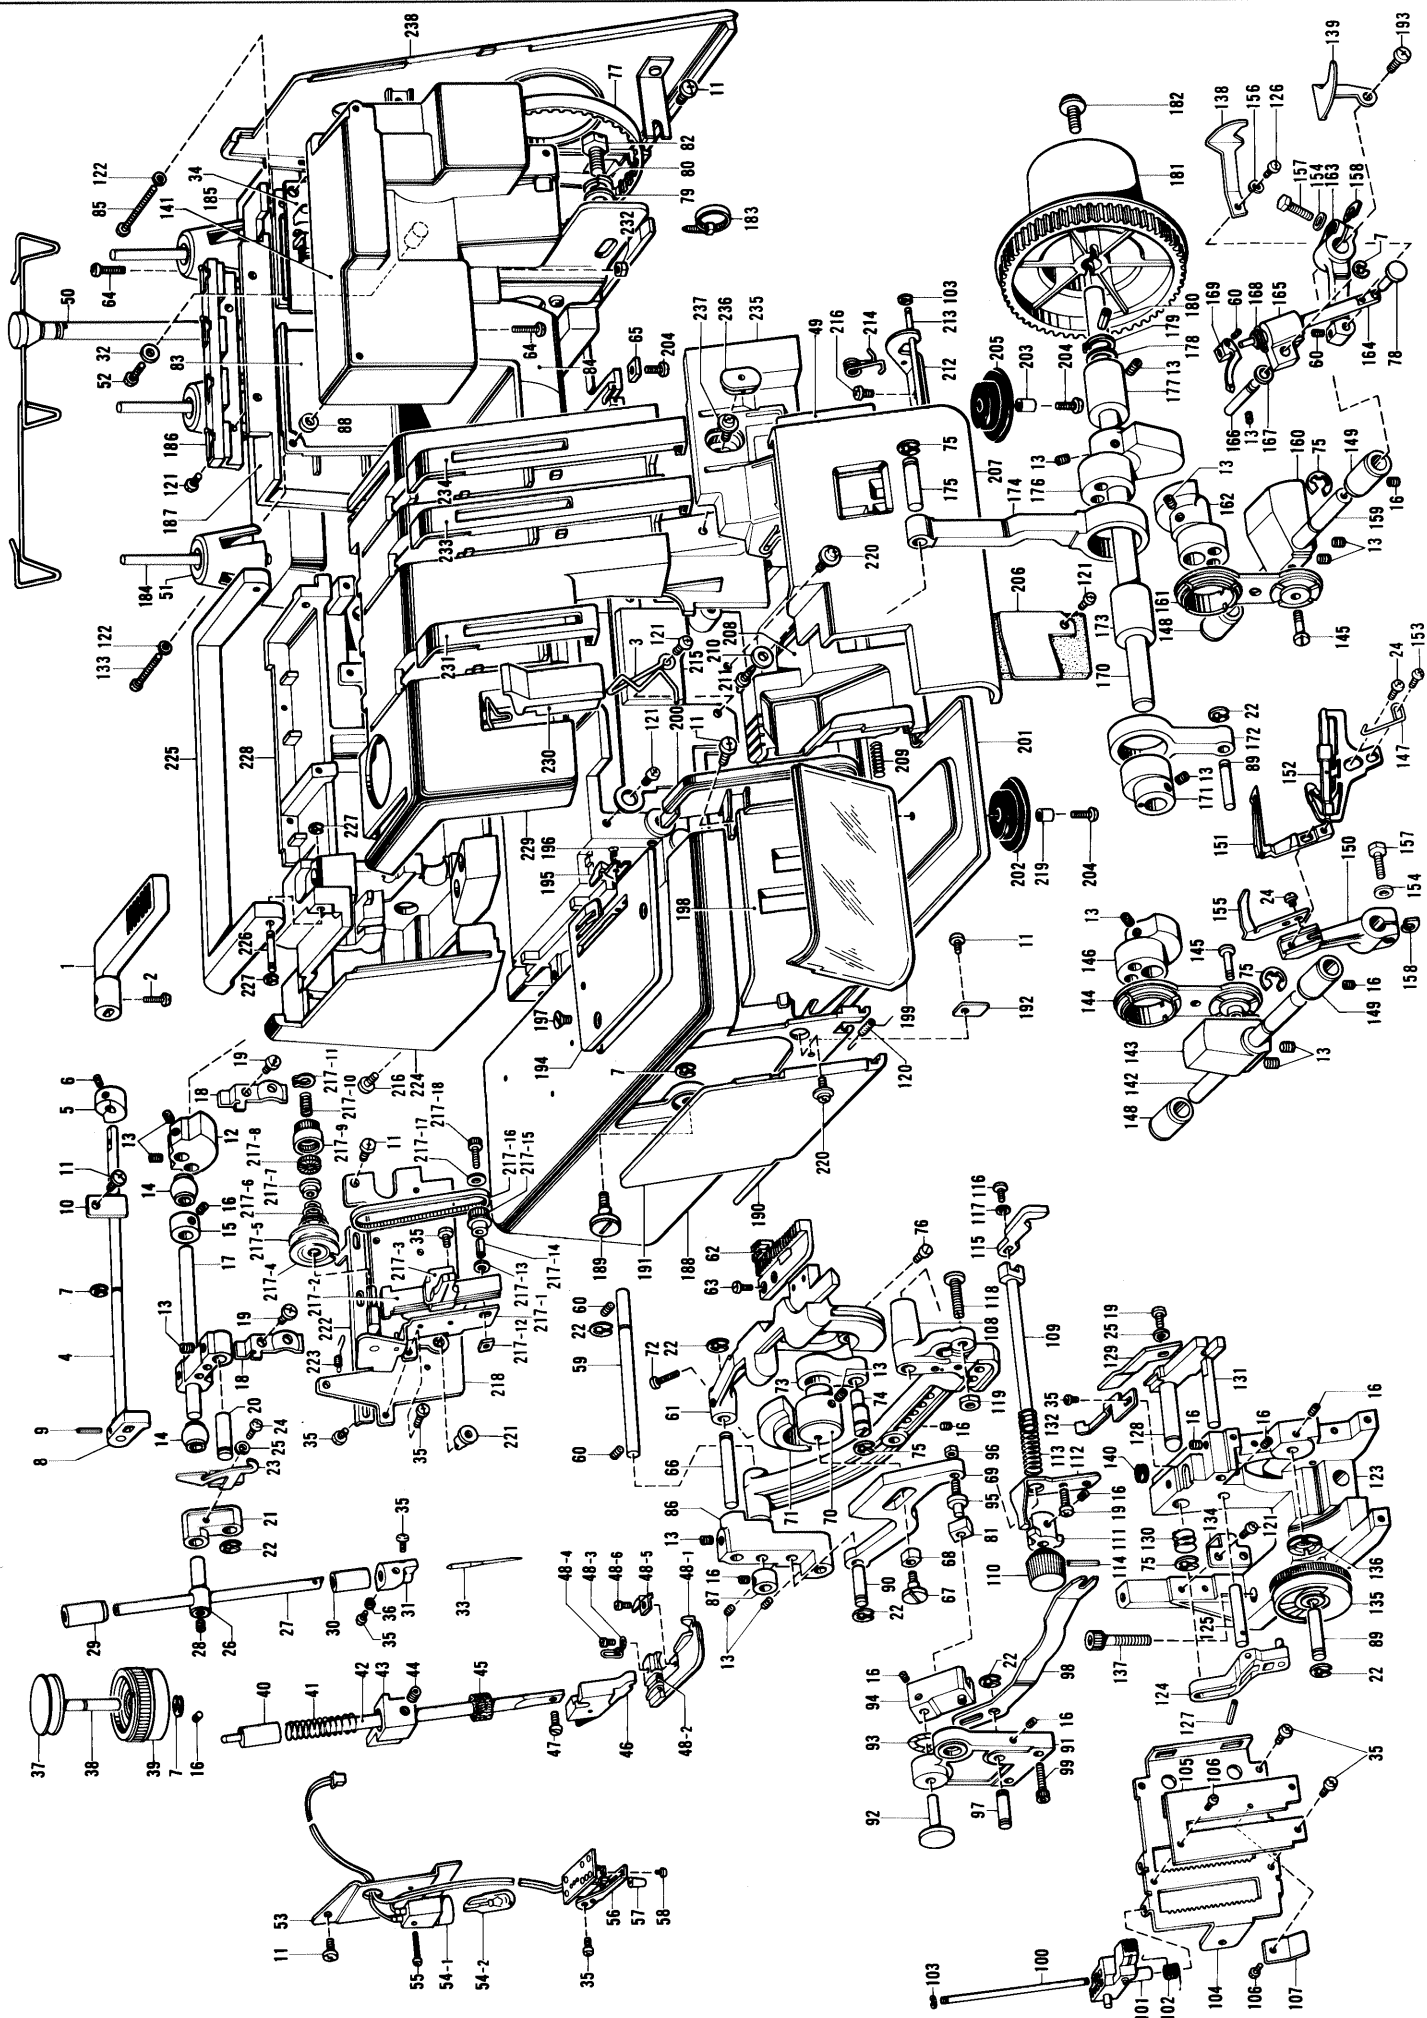

Husqvarna

Sewing machines

Huskylock M460T

HUSQVARNA AB · HUSKVARNA · SWEDEN

460 T

Ref. No.	Parts No.	Parts Name	Ref. No.	Parts No.	Parts Name	Ref. No.	Parts No.	Parts Name	Ref. No.	Parts No.	Parts Name
1	X75108001	Presser foot lever	54-1	X53086101	Light holder assembly	113	X75231001	Spring	173	X75231001	Spring
2	060301605	Set screw	54-2	X50228001	Sew-light bulb	114	047201642	Spring pin	174	138839000	Needle bar rod
3	X76016001	UL Thread guide	55	002261605	Set screw	115	X75059001	Upper blade	175	X75065001	Rod shaft
4	X75107000	Presser bar lifter shaft	56	X75152001	Sew-light switch holder	116	060670812	Set screw	176	X75137000	Needle bar connecting wheel assembly
5	X75158000	Tension release cam	57	X75461001	Sew-light switch cap	117	105161003	Washer	177	126558000	Driving shaft bushing, right
6	014300532	Set screw	58	002020416	Set screw	118	X75314001	Set screw	178	127797000	Washer
7	048040342	Stop ring	59	X75079001	Feed shaft	119	021060312	Nut	179	048100142	Stop ring
8	X75118000	Presser lifter cam	60	014400422	Set screw	120	X75651001	Spring	180	047402542	Spring pin
9	047160842	Spring pin	61	X75555001	Feed bar	121	062400804	Set screw	181	X75202001	Handwheel
10	X75308001	Shaft presser	62	X75823001	Feed dog	122	130971000	Washer	182	138849001	Set screw
11	060400612	Set screw	63	100080003	Set screw	123	X75192000	Needle plate base	183	122772000	Band
12	X75138000	Needle bar driving lever	64	X75770001	Set screw	124	X75832000	Lower blade movable lever	184	142914001	Spool pin
13	012500632	Set screw	65	127254001	Nut	125	X75090001	Lever shaft	185	X75253001	Spool stand base
14	X75071000	Crank shaft bushing	66	X75077001	Feed bar shaft	126	062300412	Set screw	186	X75404002	Thread rectifier body
15	X75150001	Collar	67	X75075001	Stud screw	127	047301442	Spring pin	187	X75197001	Rear cover
16	014400532	Set screw	68	X75076000	Slide block	128	X75103000	Lower blade holder	188	X75193001	Material plate cover
17	X75857001	Needle bar crank shaft assembly	69	X75127000	Horizontal feed lever	129	X75233001	Lower blade	189	X75284001	Material plate cover set screw
18	X75058001	Bushing presser	70	X75167000	Feed eccentric wheel	130	X75234001	Spring	190	X75283000	Side cover shaft
19	060400812	Set screw	71	X75536000	Feed eccentric wheel balance	131	X75262001	Lower blade guide shaft	191	X75278001	Side cover
20	X75217001	Needle bar link shaft	72	062301206	Set screw	132	X75916001	Needle guard	192	X75285001	Shaft presser
21	126782001	Needle bar link A	73	126872000	Vertical feed lever	133	062303012	Set screw	193	060400812	Set screw
22	048050346	Stop ring	74	127801001	Vertical adjusting shaft	134	X75229001	Feed bar guide	194	X75822001	Needle plate
23	X75980001	Thread take-up	75	048060342	Stop ring	135	X75507002	Stitch width control dial	195	X76085001	Needle plate stitch
24	062670612	Washer	76	104908002	Set screw	136	X75224000	Spring	196	141542001	Set screw
25	028040242	Washer	77	X75376000	Timing belt	137	X75722001	Set screw	197	100032003	Set screw
26	126856001	Needle bar connecting stud	78	127785001	Stud shaft	138	X75975001	Thread take-up, B	198	X75297002	Control cover plate
27	X75136001	Needle bar	79	100197004	Washer	139	X75979001	Thread take-up, A	199	X75392001	Control cover
28	014060622	Set screw	80	203735001	Spring washer	140	X75025000	Cap	200	X75187001	Material plate R cover
29	126702000	Needle bar bushing, upper	81	X75083000	Slide block	141	X52516001	Insulation cover	201	X75131001	Oil pan
30	126703000	Needle bar bushing, lower	82	103741001	Set screw	142	X75207000	UL lever shaft	202	X75545000	Cushion A
31	X75471001	Needle clamp	83	X52517001	Insulation cover plate	143	X75983001	UL balance	203	X75329000	Spacer collar
32	554166000	Insulation washer	84		Motor	144	X75391001	UL rod assembly	204	X75720001	Set screw
33	X75577012	Needle #80	85	002304005	Set screw	145	X75317001	Stud shaft	205	X75271000	Cushion
34	060300616	Power supply unit assembly	86	X75221000	Feed bar lever	146	X75985001	UL rod eccentric wheel	206	X75394001	Dust cover
35	060300616	Set screw	87	X75100001	Collar	147	X75984001	Screw cover	207	X76070001	Front cover
36	028030246	Spring washer	88	U82272001	Washer	148	126611000	Looper shaft bushing, rear	208	X75195001	Front cover guide
37	X75406001	Pressure adjustment dial plate	89	X75130001	Link shaft	149	X75251000	Looper shaft bushing, front	209	X75281001	Spring
38	X75535001	Pressure adjustment stud	90	X75078001	Horizontal feed lever shaft	150	X05077001	Under looper lever	210	102707001	Washer
39	X75126002	Pressure adjustment dial	91	X75110000	Feed change lever bracket	151	X75208001	Under looper	211	037401014	Set screw
40	X75117000	Pressure adjustment bush	92	X75084001	Stud shaft	152	X75414001	Under looper thread guide assembly	212	X75161001	Front cover hinge
41	X75218001	Presser bar spring	93	X75997001	Washer	153	062670412	Set screw	213	X75066001	Hinge shaft
42	X75134000	Presser bar	94	X75101000	Slide block guide	154	025710132	Washer	214	X75282001	Spring
43	X75099000	Presser bar bracket	95	X75122001	Slide block stud	155	X75388001	Needle guard plate	215	X75976001	Thread take-up lever cover
44	014500522	Set screw	96	021400312	Nut	156	028030246	Spring washer	216	060400606	Set screw
45	138881001	Presser foot holder assembly	97	X75085001	Feed change lever shaft	157	017501415	Looper lever fixing screw	217-A	X76007002	Needle thread, left tension asse.
46	126851001	Set screw	98	X75115001	Feed change lever	158	X05281001	Washer	217-B	X76014002	OL Tension assembly
47	X76018001	Presser foot assembly	99	018401632	Set screw	159	X75978001	OL lever shaft	217-C	X76013002	UL Tension assembly
48-1	X75309001	Presser foot	100	X75155001	Feed adjusting knob shaft	160	X75141000	Looper joint	217-1	X76008001	Thread tension frame
48-2	X75309001	Pin	101	X75322002	Control lever	161	X76036001	Looper rod	217-2	X75997002	Tension slide plate
48-3	138820001	Spring	102	X75074001	Spring	162	X75104000	Looper rod connecting wheel	217-3	X75996002	Slide lever
48-4	112397001	Set screw	103	048020346	Stop ring	163	X05076001	Over looper shaft lever	217-4	X75981001	Tension disc, A
48-5	X76017001	Stitch tongue	104	X75168001	Control panel base plate	164	X75882001	Over looper shaft	217-5	X75121001	Tension disc
49	126680001	Set screw	105	X75154002	Control panel base cover	165	X75093000	Over looper shaft guide	217-6-A	X76015001	Tension spring
49-1	X76025001	Thread indication sheel	106	062300412	Set screw	166	127784001	Guide shaft	217-6-B	X76023001	Tension spring
50	X75513001	Spool stand assembly	107	X75201001	Spring plate	167	025050132	Washer	217-6-C1	X76015001	Tension spring
51	126683001	Spool cushion	108	X75147001	Upper blade driving arm	168	X75971001	Over looper thread guide	217-6-C2	X76081001	Tension spring
52	037310612	Set screw	109	X75139001	Upper blade holder	169	X75209001	Over looper	217-7	X75992001	Washer
53	X75073001	Sew-light plate	110	X75191000	Upper blade knob	170	X75156000	Driving shaft	217-8	X05015000	Dial ratchet
54	X52498001	Sew-light assembly	111	X75191000	Upper blade holder guide	171	X75189000	Upper blade eccentric wheel	217-9	X75991001	Tension gear
			112	X75198001	Guide plate	172	X75140000	Upper blade link	217-10	X75993001	Spring