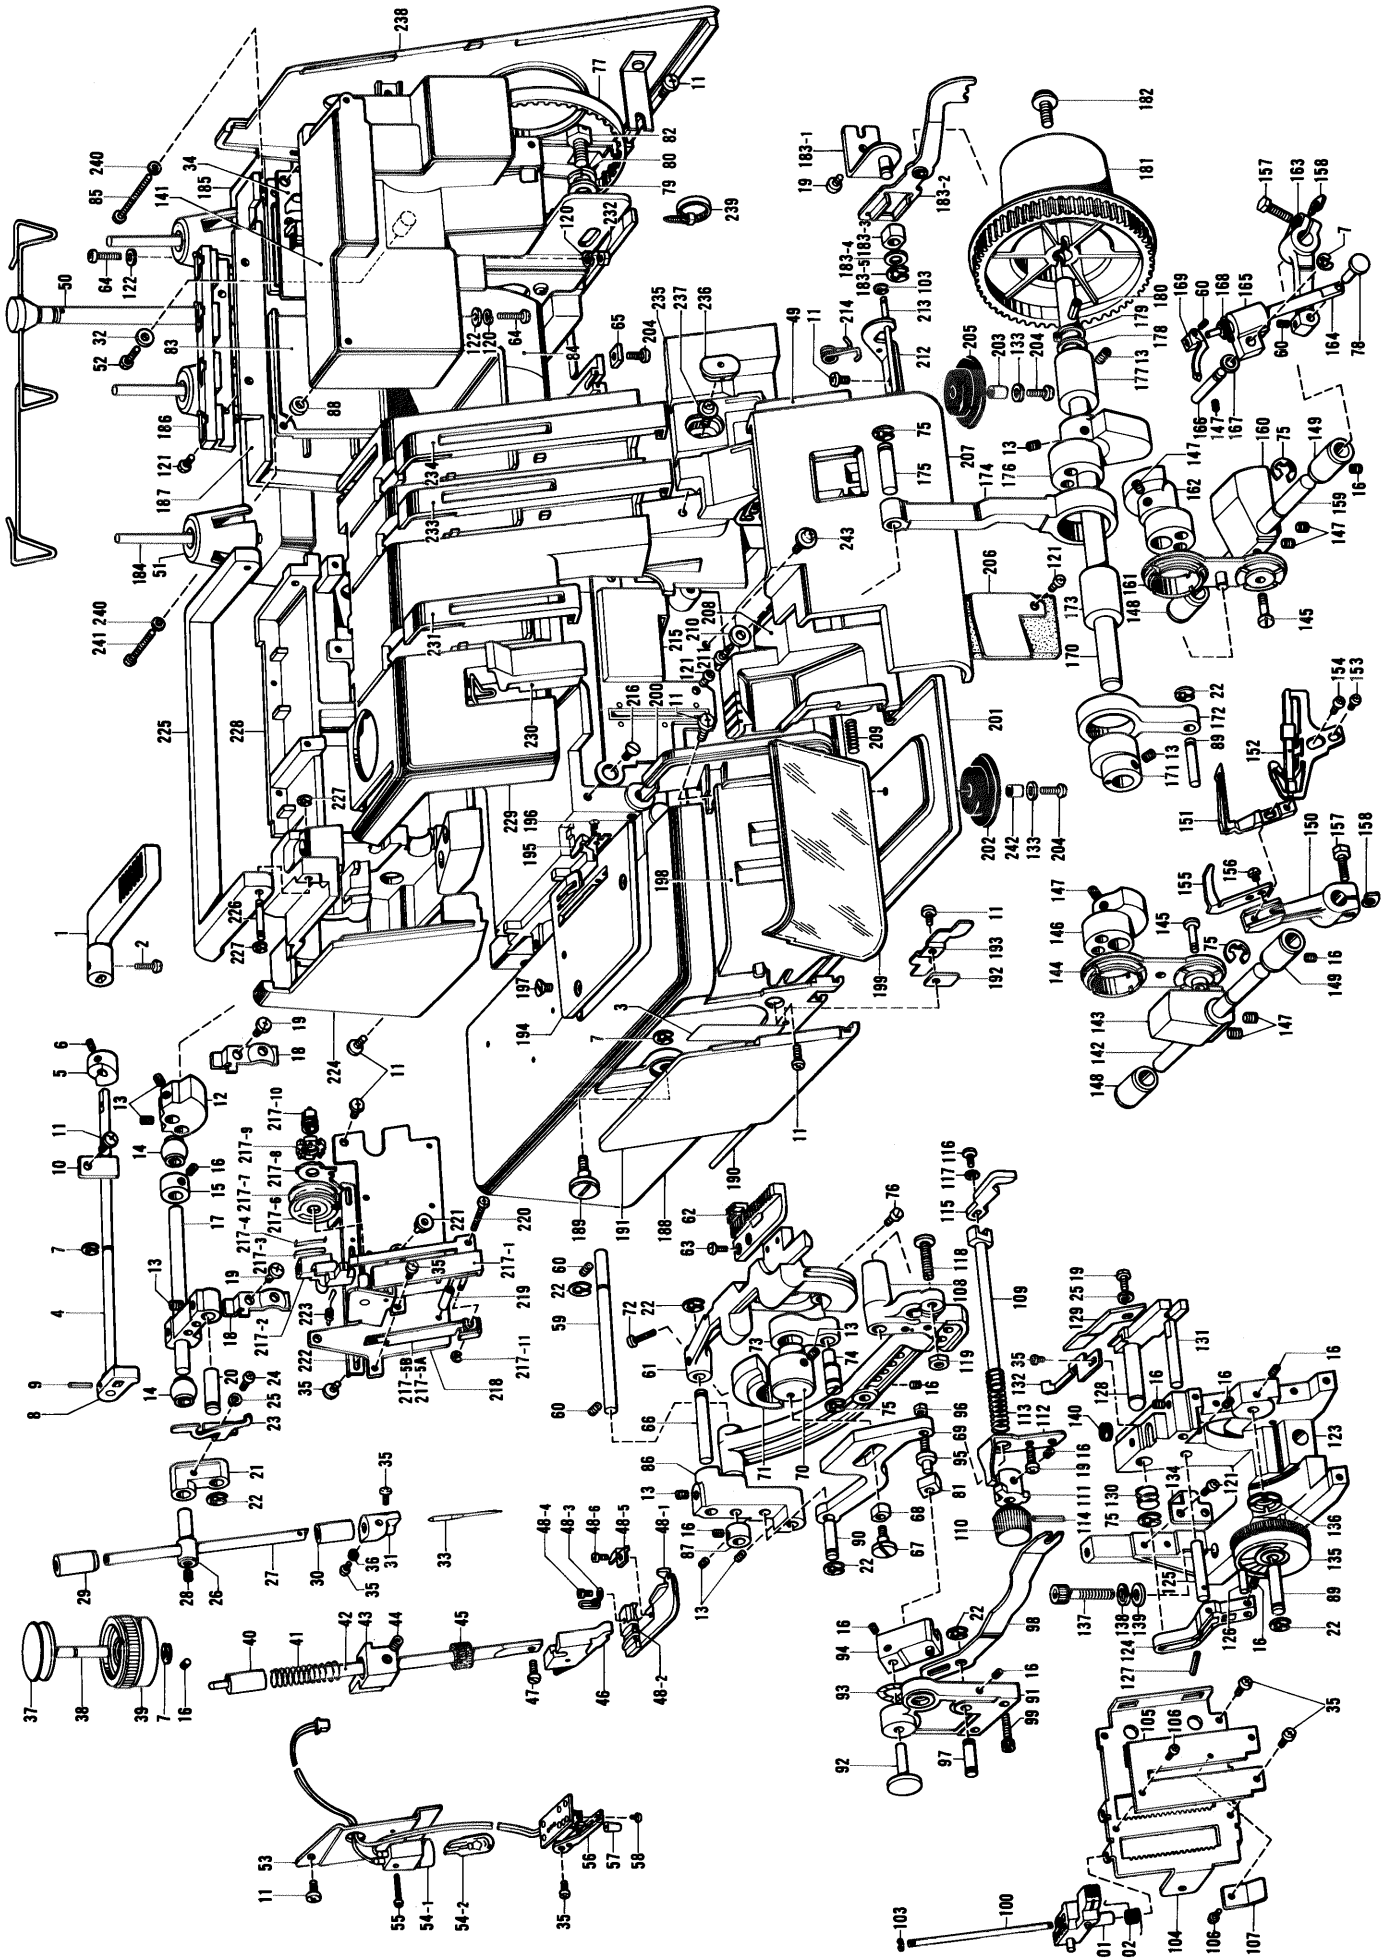

# M. 460

Ref. No.	Parts No.	Parts Name	Ref. No.	Parts No.	Parts Name	Ref. No.	Parts No.	Parts Name	Ref. No.	Parts No.	Parts Name
1	X75108001	Presser foot lever	54-1	X53086001	Light holder assembly	113	X75231001	Spring	173	127690000	Driving shaft bushing, left
2	060300806	Set screw	54-2	X50228001	Sew-light bulb	114	047201242	Spring pin	174	138839000	Needle bar rod
3	125876001	Sticker	55	002261605	Set screw	115	X75059001	Upper blade	175	X75065001	Rod shaft
4	X75107000	Presser bar lifter shaft	56	X75152001	Sew-light switch holder	116	060670812	Set screw	176	X75137000	Needle bar connecting wheel assembly
5	X75158000	Tension release cam	57	X75461001	Sew-light switch cap	117	105161003	Washer	177	126558000	Driving shaft bushing, right
6	014300532	Set screw	58	002020416	Set screw	118	X75314001	Set screw	178	127797000	Washer
7	048040342	Stop ring	59	X75079001	Feed shaft	119	021060312	Nut	179	048100142	Stop ring
8	X75118000	Presser lifter cam	60	014400422	Set screw	120	028040245	Spring washer	180	047402542	Spring pin
9	047161042	Spring pin	61	X75555001	Feed bar	121	062400804	Set screw	181	X75202001	Handwheel
10	X75308001	Shaft presser	62	X75227001	Feed dog	122	026040235	Washer	182	138849001	Set screw
11	060400612	Set screw	63	100080003	Set screw	123	X75192000	Needle plate base	183	X75367001	Looper thread take-up lever assembly
12	X75138000	Needle bar driving lever	64	062401615	Set screw	124	X75123000	Lower blade movable lever	183-1	X75153001	Thread take-up lever bracket
13	012500632	Set screw	65	127254001	Nut	125	X75090001	Lever shaft	183-2	X75132001	Looper thread take-up lever
14	X75071000	Crank shaft bushing	66	X75077001	Feed bar shaft	126	X75091001	Pin	183-3	X75076000	Slide block
15	X75150001	Collar	67	X75075001	Stud screw	127	047301442	Spring pin	183-4	025770232	Washer
16	014400532	Set screw	68	X75076000	Slide block	128	X75103000	Lower blade holder	183-5	048050346	Stop ring
17	X75557001	Needle bar crank shaft assembly	69	X75127000	Horizontal feed lever	129	X75233001	Lower blade	184	142914001	Spool pin
18	X75058001	Bushing presser	70	X75167000	Feed eccentric wheel	130	X75234001	Spring	185	X75253001	Spool stand base
19	060400812	Set screw	71	X75538000	Feed eccentric wheel balance	131	X75262001	Lower blade guide shaft	186	X75404002	Thread rectifier body
20	126782001	Needle bar link shaft	72	062301206	Set screw	132	X75184001	Needle guard	187	X75197001	Rear cover
21	048050346	Stop ring	73	126872000	Vertical feed lever	133	025040332	Washer	188	X75193001	Material plate cover
22	048050346	Stop ring	74	127801001	Vertical adjusting shaft	134	X75229001	Feed bar guide	189	X75294001	Material plate cover set screw
23	X75062001	Thread take-up	75	048060342	Stop ring	135	X75507002	Stitch width control dial	190	X75283000	Side cover shaft
24	062670612	Set screw	76	104908002	Set screw	136	X75224000	Spring	191	X75278001	Side cover
25	028040242	Washer	77	X75376000	Timing belt	137	018062522	Set screw	192	X75285001	Shaft presser
26	126856001	Needle bar connecting stud	78	127785001	Stud shaft	138	028060242	Spring washer	193	X75279001	Spring
27	X75136001	Needle bar	79	100197004	Washer	139	026060232	Washer	194	X75210001	Needle plate
28	014060622	Set screw	80	203735001	Spring washer	140	X72025000	Cap	195	X75216001	Needle plate stitch
29	126702000	Needle bar bushing, upper	81	X75083000	Slide block	141	X62516001	Insulation cover	196	141542001	Set screw
30	126703000	Needle bar bushing, lower	82	103741001	Set screw	142	X75207000	UL lever shaft	197	100032003	Set screw
31	X75471001	Needle clamp	83	X52517001	Insulation cover plate	143	X75142000	UL balance	198	X75249002	Control cover plate
32	554166000	Insulation washer	84		Motor	144	X75391001	UL rod assembly	199	X75392001	Control cover
33	117914014	Needle #14	85	002304005	Set screw	145	X75317001	Stud shaft	200	X75187001	Material plate R cover
34	060300616	Power supply unit assembly	86	X75221000	Feed bar lever	146	X75105000	UL rod eccentric wheel	201	X75131001	Oil pan
35	028030246	Spring washer	87	X75100001	Collar	147	014500632	Set screw	202	X75545000	Cushion A
36	X75406001	Pressure adjustment dial plate	88	082272001	Washer	148	126611000	Looper shaft bushing, rear	203	X75329000	Spacer collar
37	X75535001	Pressure adjustment stud	89	X75130001	Link shaft	149	X75251000	Looper shaft bushing, front	204	060401012	Set screw
38	X75126002	Pressure adjustment dial	90	X75078001	Horizontal feed lever shaft	150	X05077001	Under looper lever	205	X75271000	Cushion
39	X75117000	Pressure adjustment bush	91	X75110000	Feed change lever bracket	151	X75208001	Under looper	206	X75394001	Dust cover
40	X75218001	Presser bar spring	92	X75084001	Stud shaft	152	X75414001	Under looper thread guide assembly	207	X75502001	Front cover
41	X75134000	Presser bar	93	X75397001	Washer	153	062670312	Set screw	208	X75195001	Front cover guide
42	X75099000	Presser bar bracket	94	X75101000	Slide block guide	154	062670512	Set screw	209	X75281001	Spring
43	014500522	Set screw	95	X75122001	Slide block stud	155	X75388001	Needle guard plate	210	102707000	Washer
44	X75542000	Felt	96	021400312	Nut	156	062670402	Set screw	211	037401014	Set screw
45	138881001	Presser foot holder assembly	97	X75085001	Feed change lever shaft	157	017501415	Looper lever fixing screw	212	X75161001	Front cover hinge
46	126851001	Set screw	98	X75115001	Feed change lever	158	X05281001	Washer	213	X75066001	Hinge shaft
47	X75505001	Presser foot assembly	99	018401632	Set screw	159	X75256000	OL lever shaft	214	X75282001	Spring
48	126851001	Presser foot	100	X75155001	Feed adjusting knob shaft	160	X75141000	Looper joint	215	X75368001	Thread take-up lever cover
48-1	126851001	Presser foot	101	X75322002	Control lever	161	X75323001	Over looper rod	216	062400804	Set screw
48-2	127554001	Pin	102	X75074001	Spring	162	X75104000	Looper rod connecting wheel	217-A	X75549002	UL & needle thread, tension assembly
48-3	138820001	Spring	103	048020346	Stop ring	163	X05076001	Over looper shaft lever	217-B	X75550002	OL thread tension assembly
48-4	112397001	Set screw	104	X75168001	Control panel base plate	164	12786001	Over looper shaft	217-1	X75143002	Thread tension plate
48-5	127342001	Stitch tongue	105	X75154002	Control panel base cover	165	X75093000	Over looper shaft guide	217-2	X75261002	Thread tension lever
48-6	126680001	Set screw	106	062300415	Set screw	166	127784001	Guide shaft	217-3	X75252001	Spring
49	X75405001	Thread indication wheel	107	X75201001	Spring plate	167	025710232	Washer	217-4	X75257001	Lever slide plate
50	X75513001	Spool stand assembly	108	X75147001	Upper blade driving arm	168	X75070001	Over looper thread guide	217-5-A	X75272001	Tension spring
51	126863001	Spool cushion	109	X75139001	Upper blade holder	169	X75209001	Over looper	217-5-B	X75393001	Tension spring
52	037310612	Set screw	110	X75088001	Upper blade knob	170	X75156000	Driving shaft	217-6	X75238001	Tension spring, A
53	X75073001	Sew-light plate	111	X75191000	Upper blade holder guide	171	X75169000	Upper blade eccentric wheel	217-7	X75121001	Tension disc
54	X52498001	Sew-light assembly	112	X75198001	Guide plate	172	X75140000	Upper blade link	217-8	X75106001	Tension releaser