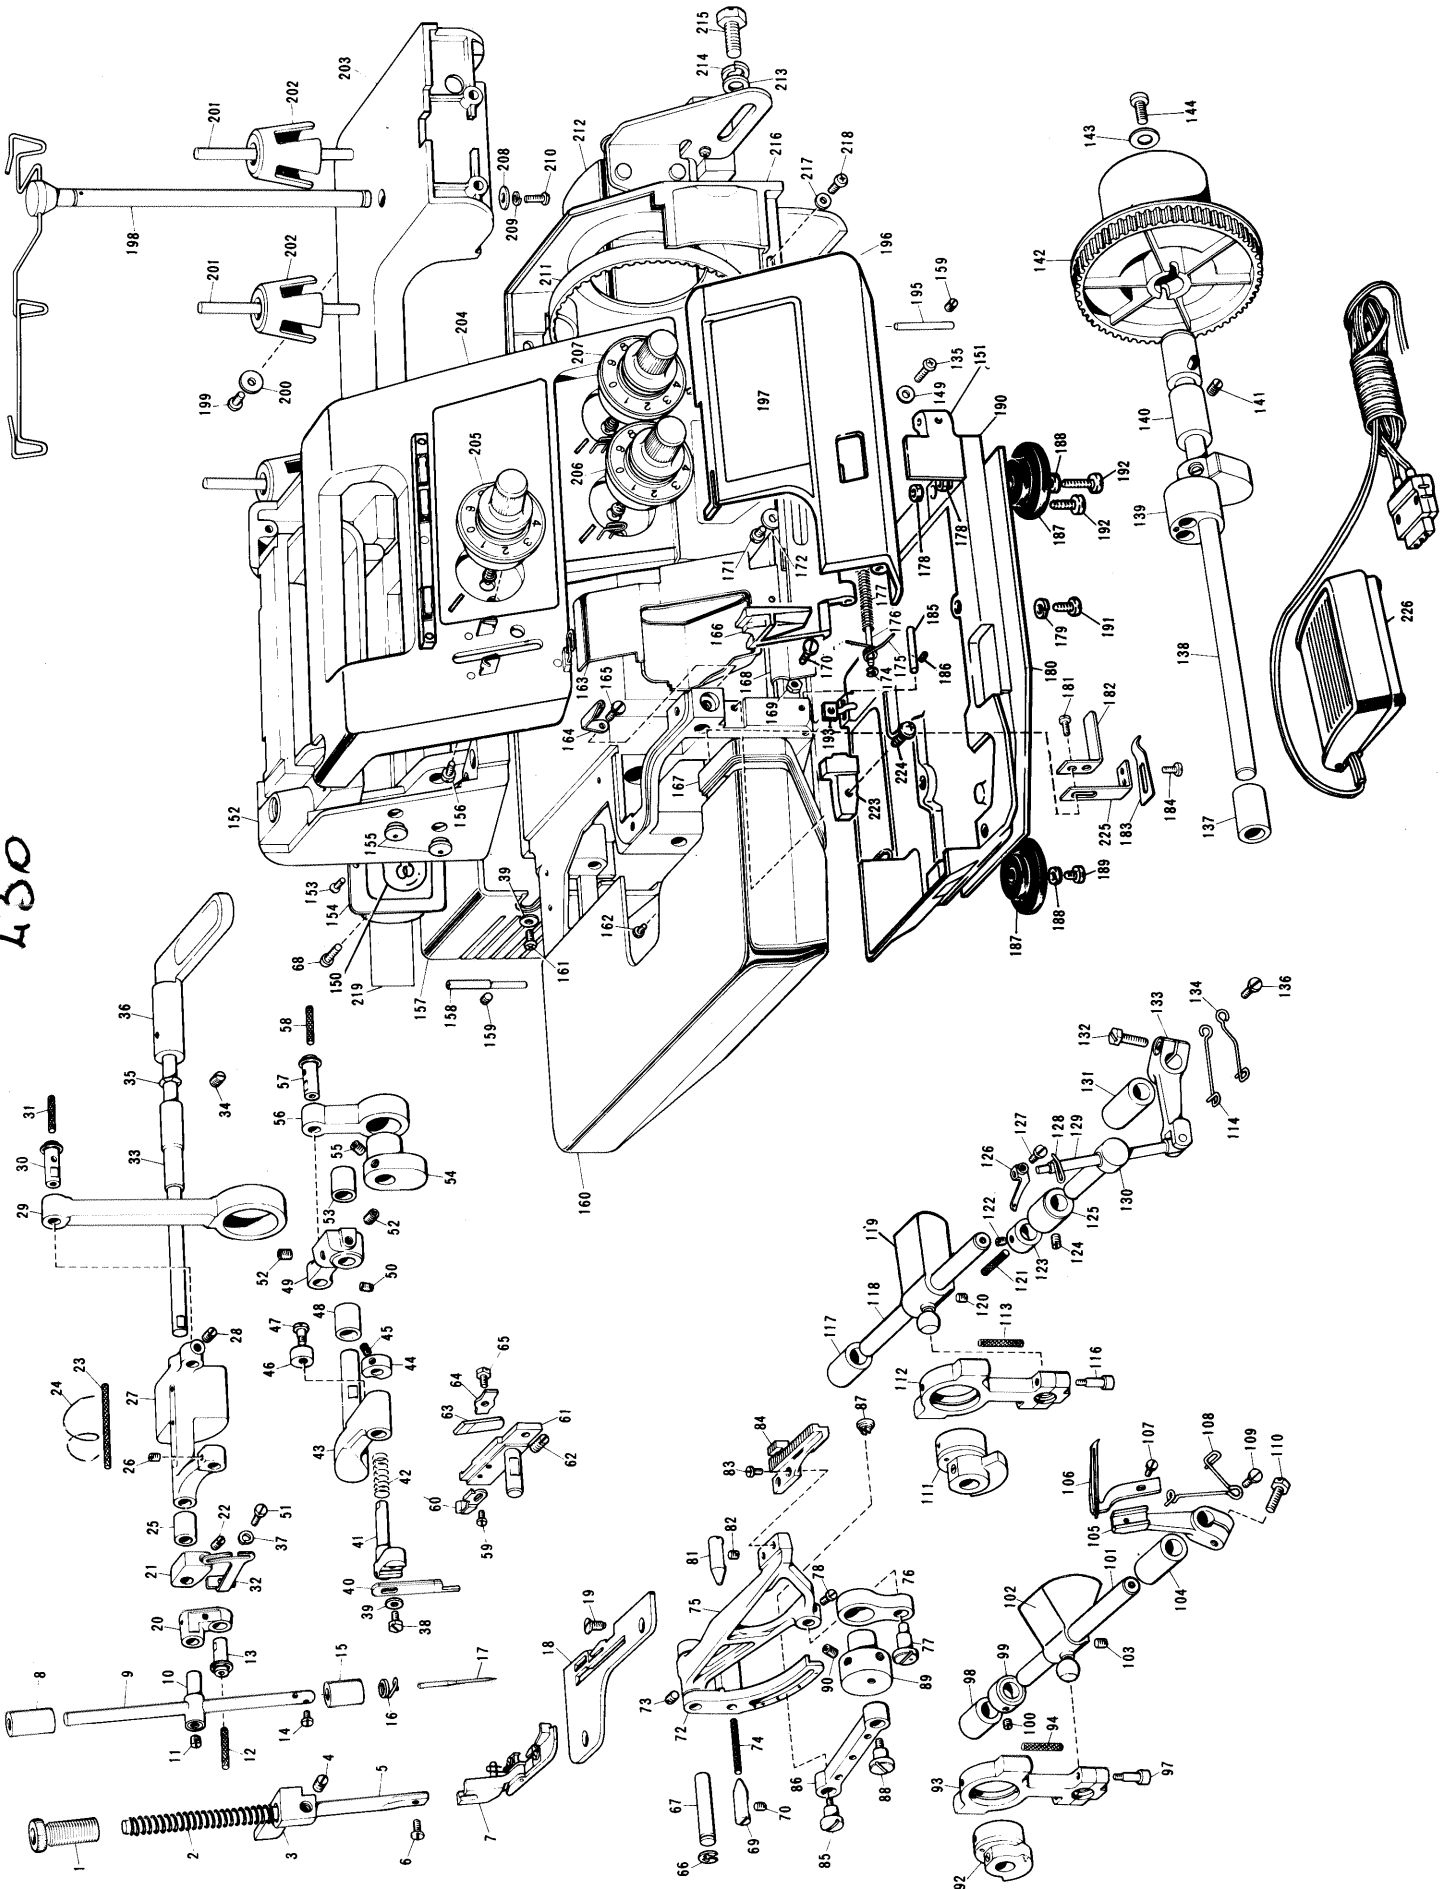

Husqvarna
Sewing machines
Huskylock M430

430

Ref. No.	Parts No.	Name of Parts	Ref. No.	Parts No.	Name of Parts	Ref. No.	Parts No.	Name of Parts	Ref. No.	Parts No.	Name of Parts
1	142860001	Presser adjusting screw	61	127353001	Lower knife holder A	128	126711001	Over looper thread guide	193	127254001	Plate nut
2	126662001	Presser bar spring	62	151604002	Set screw	129	126612001	Over looper lever shaft	195	126524001	Front cover pin
3	147080001	Presser bar bracket	63	127134001	Lower knife	130	126899001	Over looper lever shaft guide	196	127613001	Front cover
4	100058003	Set screw	64	117515001	Lower knife presser plate	131	126610000	Over looper shaft bushing, front	197	127670001	Name plate
5	126660001	Presser bar	65	117516001	Bolt	132	142936001	Bolt	198	127103001	Spool stand assembly
6	126851001	Set screw	66	048050346	Stopper ring	133	126612001	Over looper lever	199	002401204	Set screw
7	127339001	Presser foot assembly	67	126584000	Feed bar shaft	134	126903001	Thread take-up	200	025040332	Washer
8	126702000	Needle bar bushing, upper	68	002401204	Set screw	135	002400804	Set screw	201	142914001	Spool pin
9	126568001	Needle bar	69	127349001	Center pin	136	105123003	Set screw	202	126863000	Spool cushion
10	126656001	needle bar connecting stud	70	123445001	Set screw	137	142818000	Driving shaft bushing, left	203	127079000	Spool stand base
11	100289002	Set screw	72	127348000	Feed bar lever	138	127139001	Driving shaft	204	127672001	Panel assembly
12	117429001	Wick	73	123445001	Set screw	139	127114001	Needle bar eccentric wheel assembly	205	127674001	Needle thread tension dial assembly
13	127189001	Needle bar link shaft	74	142869000	Feed lever wick	140	126558000	Driving shaft bushing, right	206	127675001	Thread tension dial assembly
14	009660414	Set screw	75	126849001	Feed bar	141	123445001	Set screw	207	127676001	Thread tension dial assembly
15	126703000	Needle bar bushing, lower	76	126871001	Vertical adjusting shaft	142	025080332	Washer	208	025040332	Washer
16	126704001	Needle bar thread guide	77	104908002	Set screw	143	009781412	Set screw	209	028040242	Washer
17	142935014	Needle TE1	78	116605001	Center pin	144	025040332	Washer	210	002401204	Set screw
18	126569001	Needle plate	81	123445001	Set screw	149	025040332	Washer	211	126533000	Timing belt
19	100032001	Set screw	82	123445001	Set screw	150		Lamp assembly	212		Motor complete
20	126782000	Needle bar connecting link	83	100080004	Set screw	151	127477002	Front cover hinge	213	100197004	Washer
21	126661001	Presser lifter cam	84	126588001	Feed dog	152	127283001	Machine body	214	129107001	Spring washer
22	151603001	Set screw	85	126586001	Feed adjusting knob	153	002309405	Set screw	215	103741001	Bolt
23	126796000	Wick	86	126581001	Feed link	154	127264001	Lamp cover	216	127678001	Belt cover
24	126795001	Wick spring	87	126587001	Feed adjusting nut	155	114255001	Cap	217	025040332	Washer
25	142822000	Driving shaft bushing, left	88	126582001	Feed link stud screw	156	009681212	Set screw	218	002400804	Set screw
26	123445001	Set screw	89	127485001	Feed eccentric wheel	157	126536000	Motor cover	219		Model plate
27	126568000	Needle bar driving lever	90	014750822	Set screw	158	126791001	Hinge pin	223	127004002	Front cover block
28	123445001	Set screw	92	127145001	Under looper eccentric wheel	159	013679312	Set screw	224	126855001	Set screw
29	126564000	Needle bar rod	93	126971001	Under looper rod	160	126892001	Cloth plate cover	225	126837001	Spring fixing plate, A
30	127186001	Rod shaft	94	117429001	Wick	161	002400804	Set screw	226		Controller complete
31	126592000	Wick	97	126781001	Set screw	162	009670512	Set screw			Vinyl bag for accessories
32	126783001	Thread take-up	98	126611000	Under looper shaft bushing, rear	163	126522001	Front cover, A			Screw driver
33	147085000	Driving shaft bushing, right	99	126959001	Collar	164	126710001	Looper thread guide			Pincette
34	123445001	Set screw	100	111443001	Set screw	165	009670512	Set screw			Needles set
35	120265001	Spring washer	101	126624000	Under looper shaft	166	127677001	Front cover guide			Machine brush
36	126794002	Presser bar lifter	102	126928001	Under looper joint	167	127008002	Cloth plate side cover			Spool cap
37	028040242	Spring washer	103	014750822	Set screw	168	126521001	Front cover spring			Instruction book (English)
38	144075001	Bolt	104	126610000	Under looper shaft bushing, front	169	021300302	Nut			Machine cover
39	105161003	Washer	105	126625000	Under looper lever	170	002309402	Set screw			
40	126598001	Upper knife	106	126626001	Under looper	171	007679302	Set screw			
41	126596001	Upper knife holder	107	009670512	Set screw	172	023250332	Washer			
42	126772001	Upper knife presser spring	108	126914001	Looper thread take-up	174	048020346	Stopper ring			
43	127270001	Upper knife driving arm	109	105123003	Set screw	175	126520001	Front cover stopper spring			
44	127350001	Upper knife holder guide	110	142936001	Bolt	176	126518000	Front cover guide shaft			
45	014400522	Set screw	111	127144001	Over looper eccentric Wheel	177	126519000	Front cover spring			
46	127352001	Guide collar	112	126971001	Over looper rod	178	105367002	Nut			
47	142957001	Set screw	113	117429001	Wick	179	028770242	Spring washer			
48	126595000	Driving lever bushing, left	114	126905001	Thread take-up	180	127390001	Bottom plate			
49	126924000	Upper knife driving lever	116	126781001	Set screw	181	009670712	Set screw			
50	123445001	Set screw	117	126611000	Over looper shaft bushing, rear	182	126839001	Spring fixing plate			
51	009670512	Set screw	118	126609000	Over looper shaft	183	126530001	Cloth plate cover spring plate			
52	014770822	Set screw	119	126927001	Over looper joint	184	007679302	Set screw			
53	126594000	Driving lever bushing, right	120	014750822	Set screw	185	126526001	Front cover stopper shaft			
54	126555001	Upper knife eccentric wheel	121	126910000	Wick	186	013660612	Set screw			
55	014750822	Set screw	122	013679312	Set screw	187	126540000	Cushion			
56	126590000	Upper knife driving link	123	126959001	Collar	188	025710232	Washer			
57	127186001	Rod shaft	124	123445001	Set screw	189	142957001	Set screw			
58	126592000	Wick	125	126620000	Lever shaft guide bushing	190	127334000	Oil pan			
59	009660414	Set screw	126	126616001	Over looper	191	009781812	Set screw			
60	126678001	Needle guard	127	009705122	Set screw	192	107423001	Set screw			